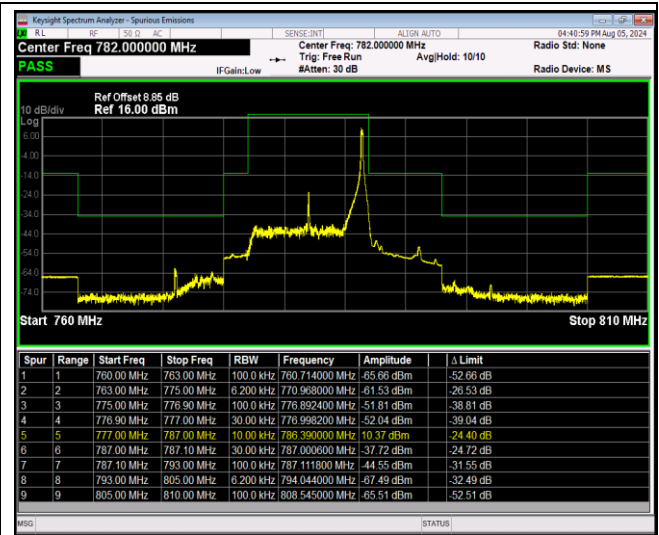

Band13-10MHz-16QAM-23230-50RB#0

Band13-10MHz-64QAM-23230-1RB#0

Band13-10MHz-64QAM-23230-1RB#49

Band13-10MHz-64QAM-23230-50RB#0

Band26-1.4MHz-QPSK-26697-1RB#0

Band26-1.4MHz-QPSK-26697-1RB#5

Band26-1.4MHz-QPSK-26697-6RB#0