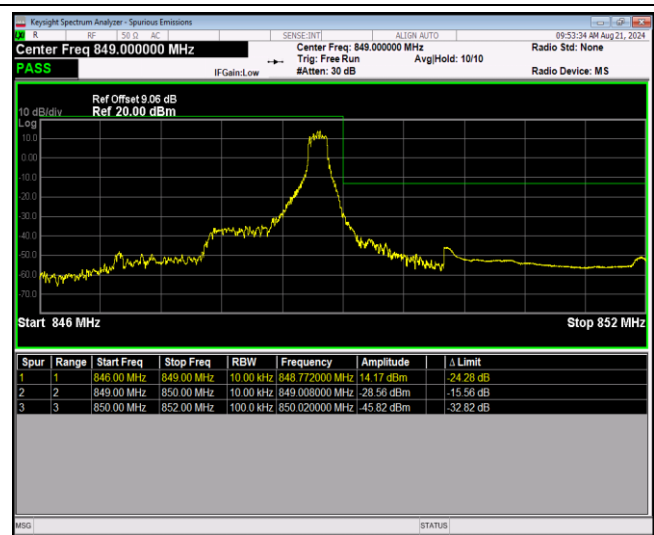

Band26-1.4MHz-QPSK-26783-1RB#0

Band26-1.4MHz-QPSK-26783-1RB#5

Band26-1.4MHz-QPSK-27033-6RB#0

Band26-1.4MHz-16QAM-26697-1RB#0

Band26-1.4MHz-16QAM-26697-1RB#5

Band26-1.4MHz-16QAM-26697-6RB#0

Band26-1.4MHz-16QAM-26783-1RB#0