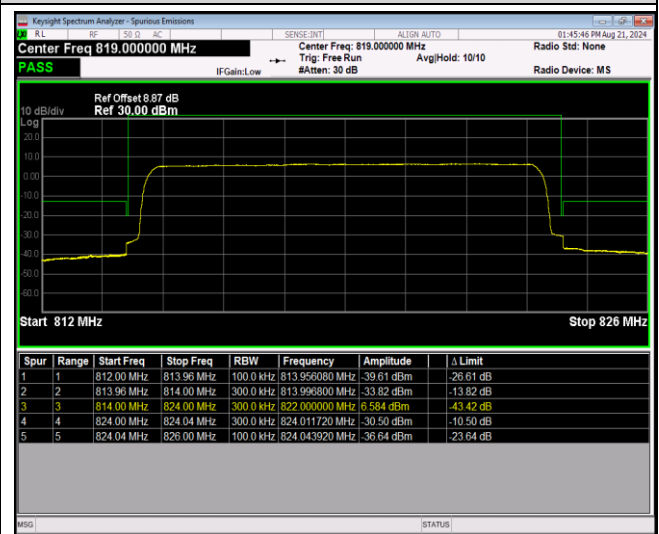

Band26-10MHz-QPSK-26740-50RB#0

Band26-10MHz-16QAM-26740-1RB#49