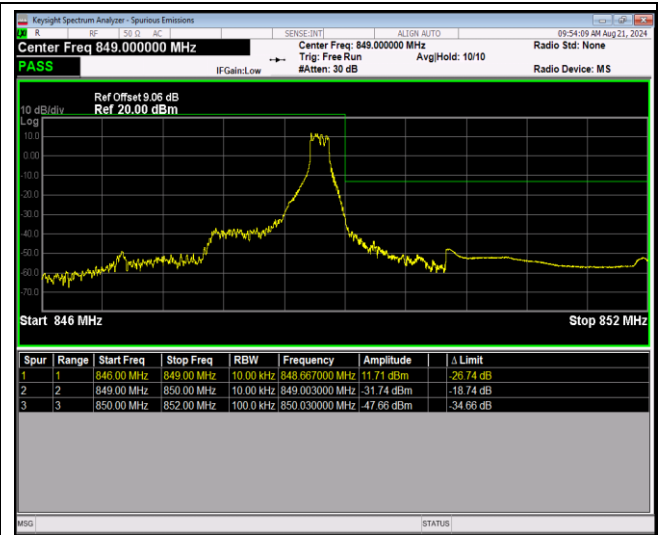

Band26-1.4MHz-64QAM-26797-1RB#0

Band26-1.4MHz-64QAM-26797-1RB#5

Band26-1.4MHz-64QAM-26797-6RB#0

Band26-1.4MHz-64QAM-27033-1RB#0

Band26-1.4MHz-64QAM-27033-1RB#5

Band26-1.4MHz-64QAM-27033-6RB#0

Band26-10MHz-QPSK-26740-1RB#0