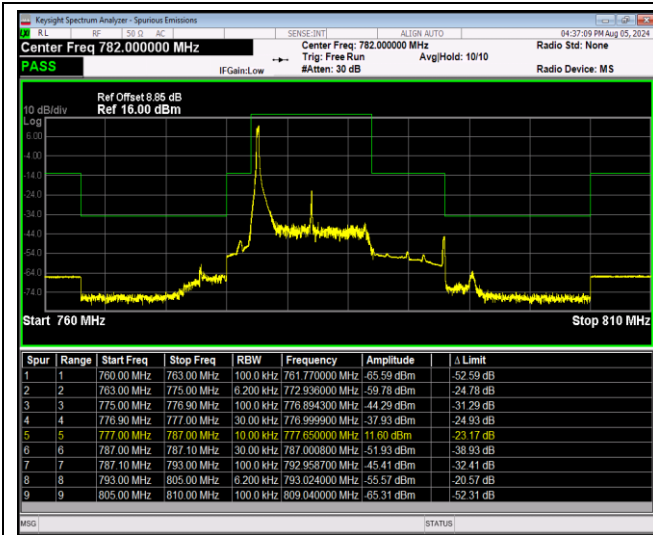

Band13-10MHz-64QAM-23230-1RB#0

Band13-10MHz-64QAM-23230-50RB#0