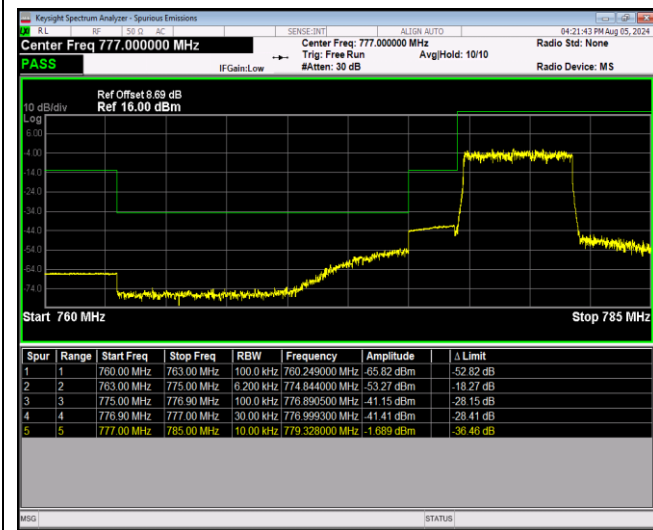

Band13-5MHz-16QAM-23205-25RB#0

Band13-5MHz-16QAM-23255-1RB#24