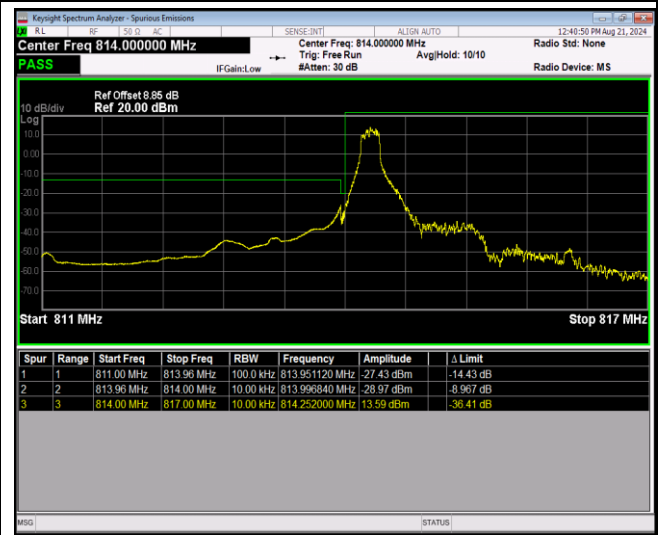

Band13-10MHz-16QAM-23230-50RB#0

Band13-10MHz-64QAM-23230-1RB#0

Band13-10MHz-64QAM-23230-1RB#49

Band13-10MHz-64QAM-23230-50RB#0

Band26-1.4MHz-QPSK-26697-1RB#0

Band26-1.4MHz-QPSK-26697-1RB#5

Band26-1.4MHz-QPSK-26697-6RB#0