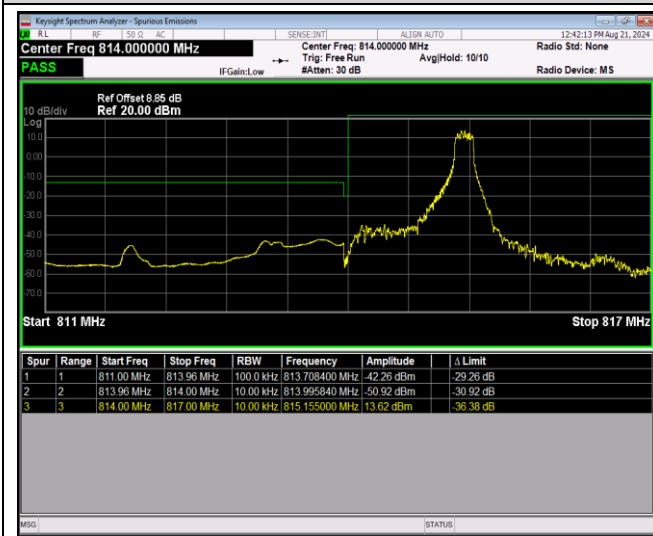

Band13-10MHz-16QAM-23230-50RB#0

Band13-10MHz-64QAM-23230-1RB#0

Band13-10MHz-64QAM-23230-1RB#49

Band13-10MHz-64QAM-23230-50RB#0

Band26-1.4MHz-QPSK-26697-1RB#0

Band26-1.4MHz-QPSK-26697-1RB#5

Band26-1.4MHz-QPSK-26697-6RB#0