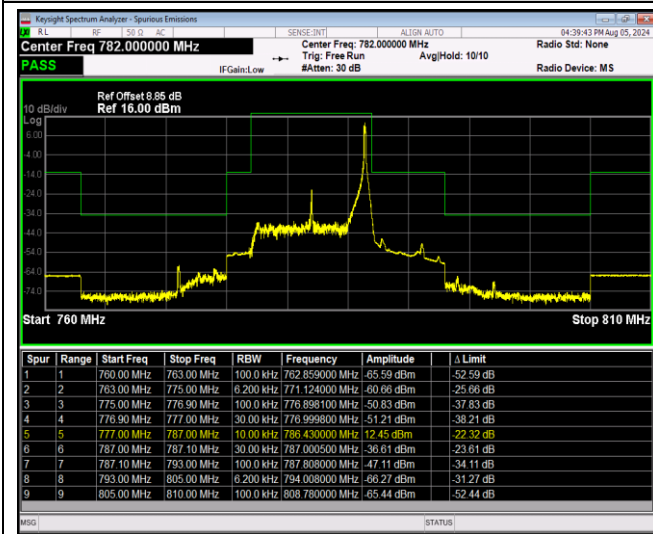

Band13-10MHz-16QAM-23230-1RB#49

Band13-10MHz-64QAM-23230-1RB#0