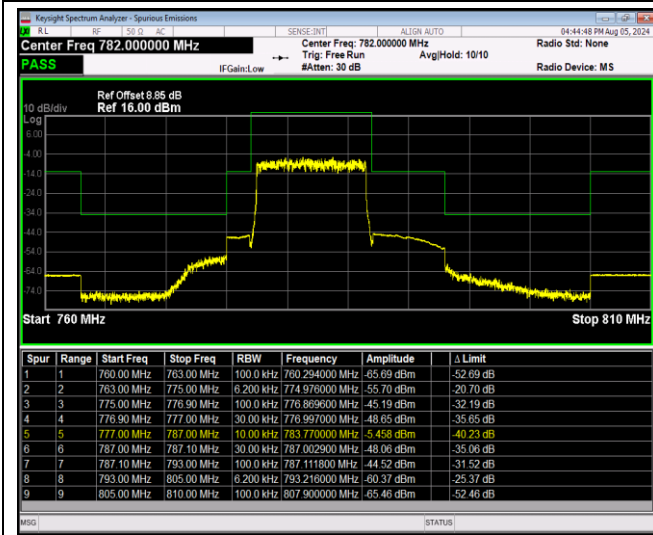

Band13-10MHz-16QAM-23230-50RB#0

Band13-10MHz-64QAM-23230-1RB#0

Band13-10MHz-64QAM-23230-1RB#49

Band13-10MHz-64QAM-23230-50RB#0

Band26-1.4MHz-QPSK-26697-1RB#0

Band26-1.4MHz-QPSK-26697-1RB#5

Band26-1.4MHz-QPSK-26697-6RB#0