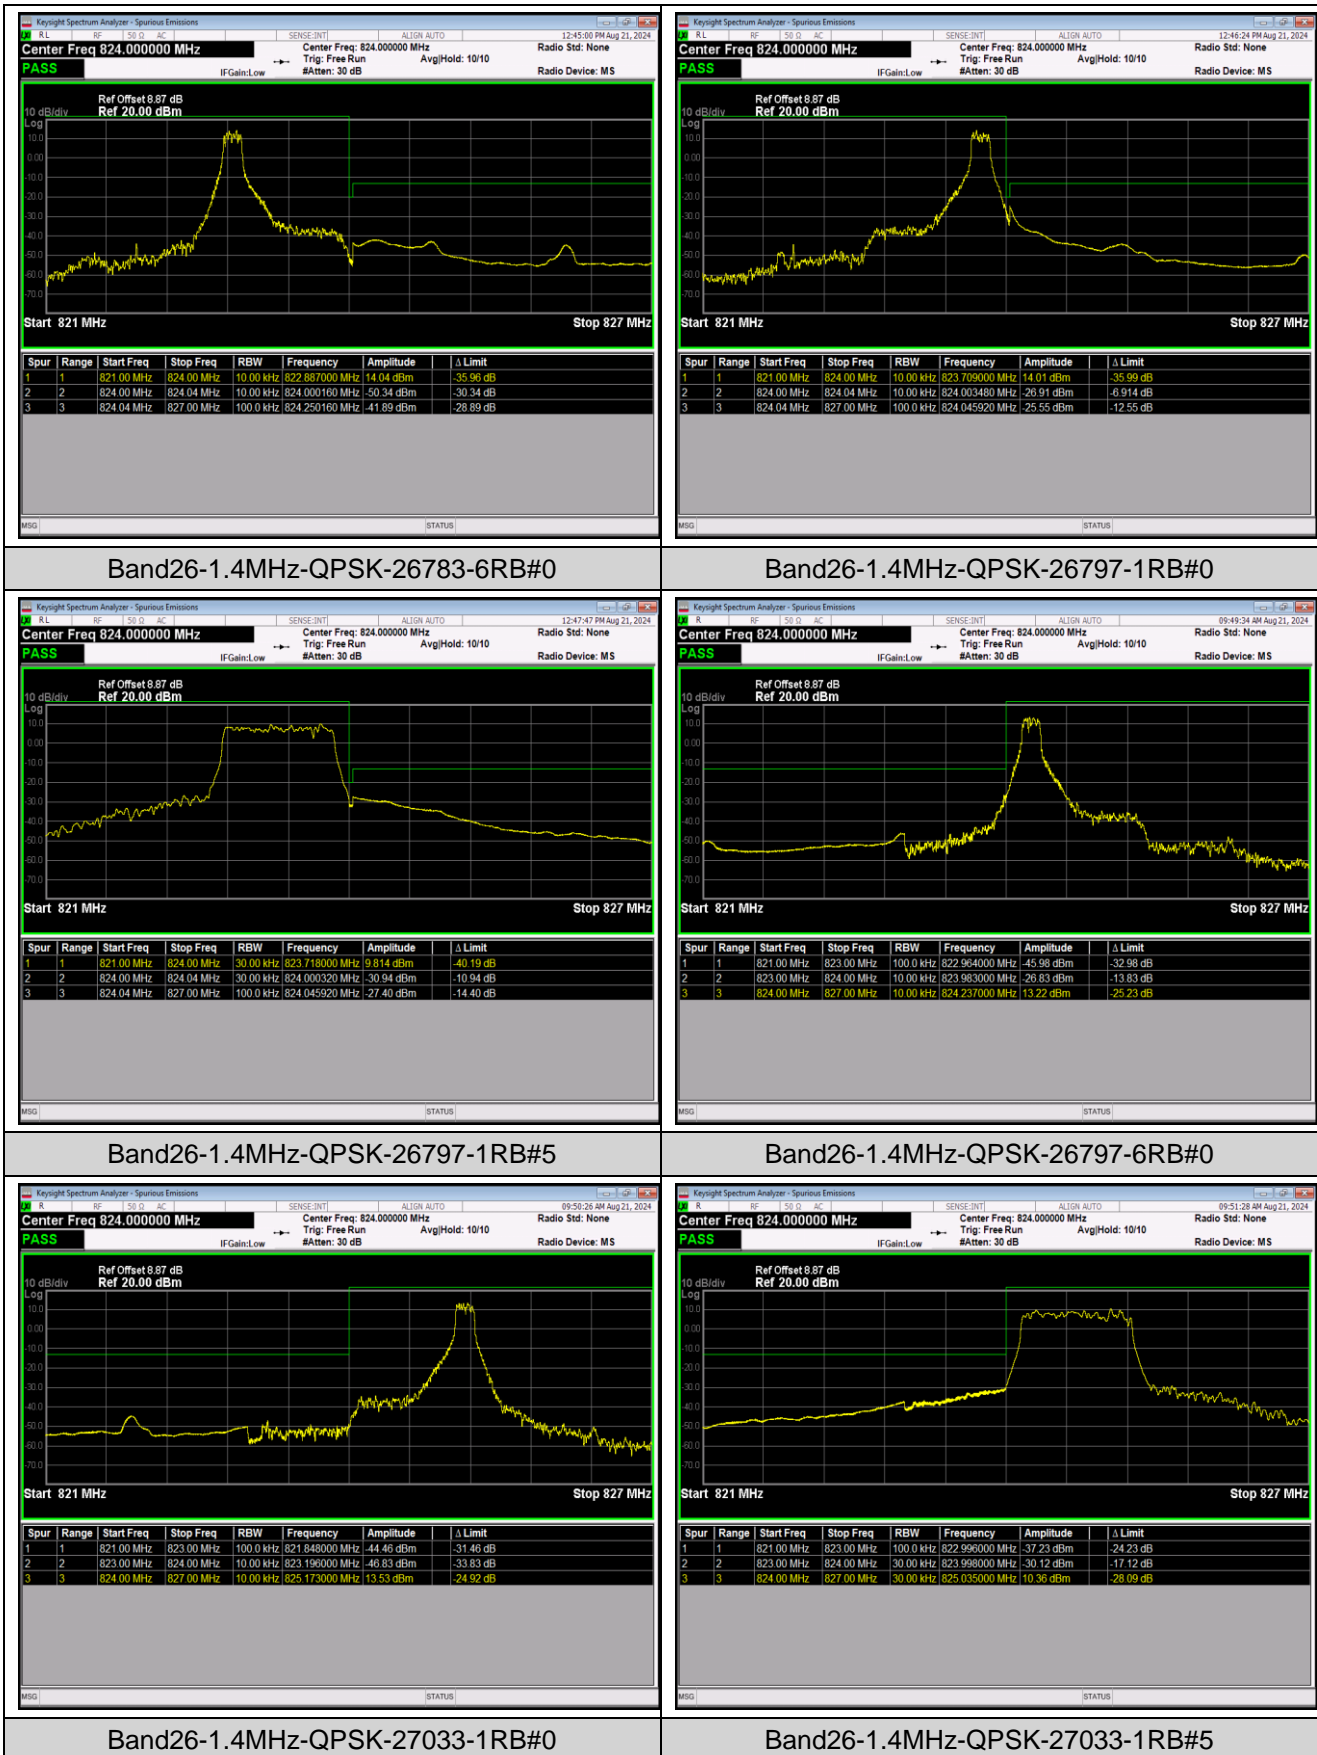

Band26-1.4MHz-QPSK-26783-1RB#0

Band26-1.4MHz-QPSK-26783-1RB#5