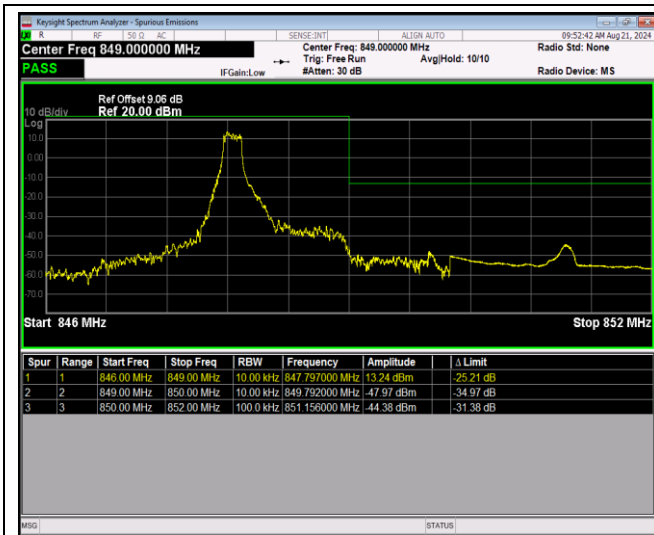

Band26-1.4MHz-QPSK-27033-6RB#0