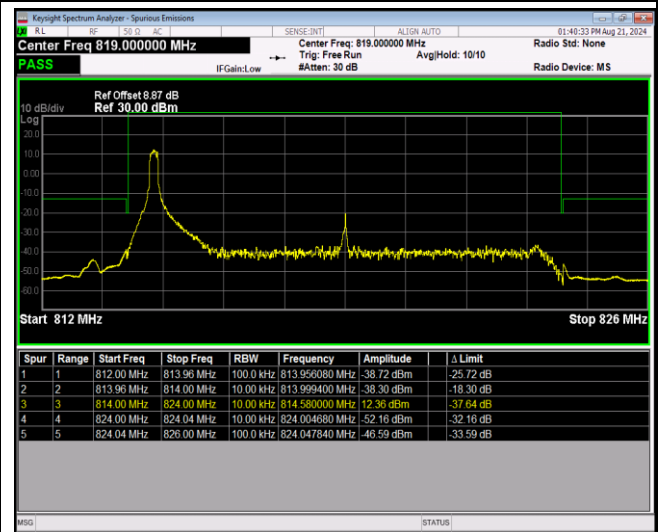

Band26-10MHz-QPSK-26740-1RB#0

Band26-10MHz-QPSK-26740-50RB#0