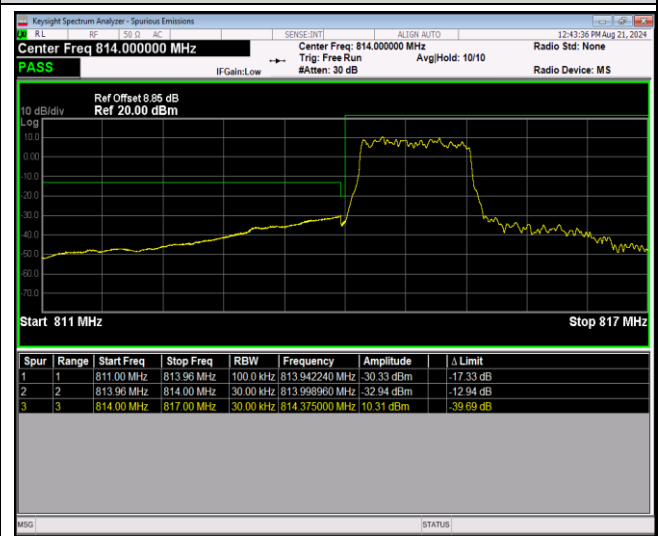

Band26-1.4MHz-QPSK-26697-6RB#0

Band26-1.4MHz-QPSK-26783-1RB#5