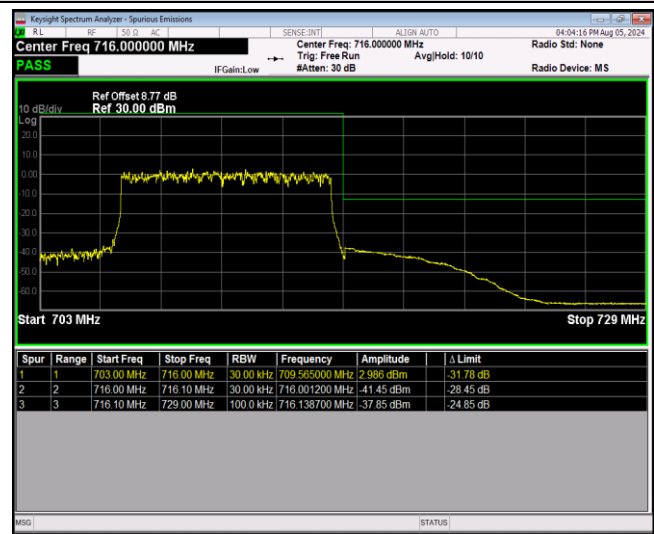

Band12-10MHz-QPSK-23130-50RB#0

Band12-10MHz-16QAM-23060-1RB#49