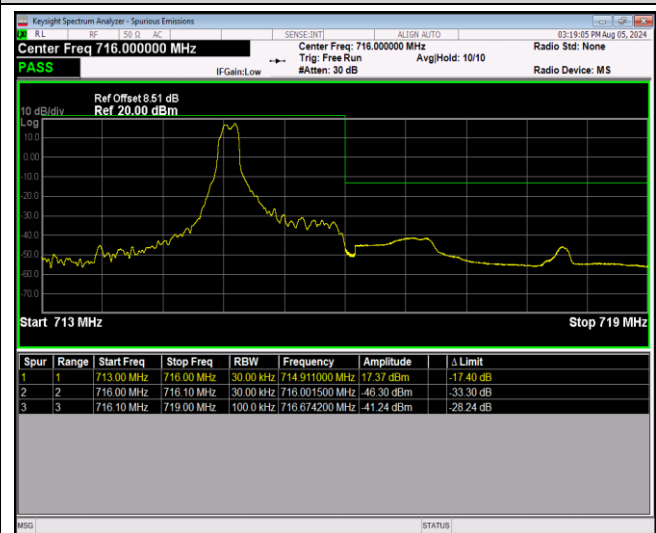

Band12-1.4MHz-16QAM-23173-1RB#0

Band12-1.4MHz-16QAM-23173-6RB#0