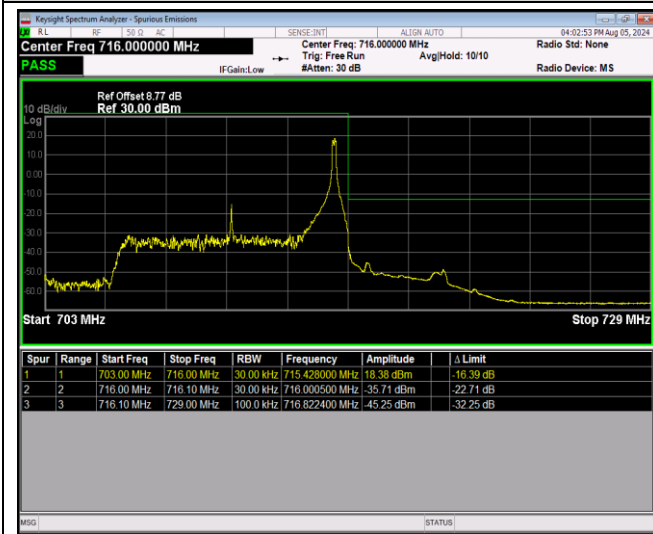

Band12-10MHz-QPSK-23130-1RB#49

Band12-10MHz-16QAM-23060-1RB#0