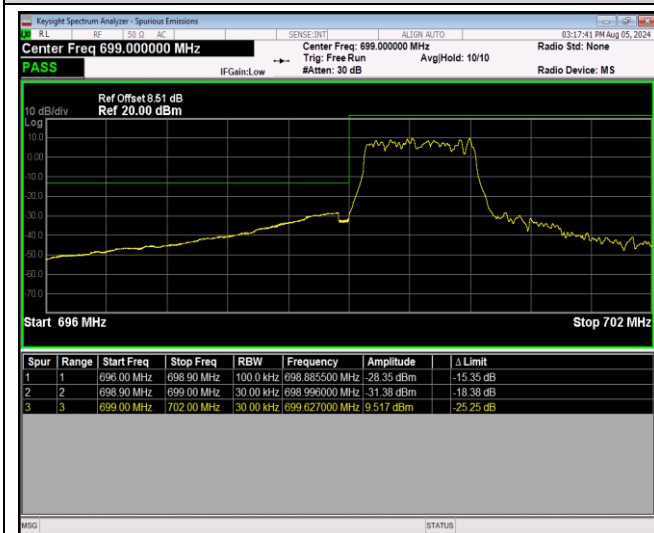

Band12-1.4MHz-16QAM-23017-6RB#0

Band12-1.4MHz-16QAM-23173-1RB#5