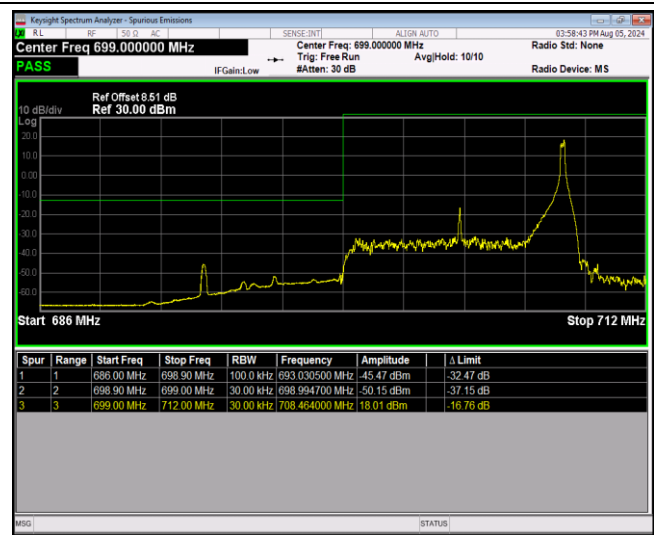

Band12-1.4MHz-64QAM-23173-1RB#5

Band12-1.4MHz-64QAM-23173-6RB#0

Band12-10MHz-QPSK-23060-1RB#0

Band12-10MHz-QPSK-23060-1RB#49

Band12-10MHz-QPSK-23060-50RB#0

Band12-10MHz-QPSK-23130-1RB#0

Band12-10MHz-QPSK-23130-1RB#49