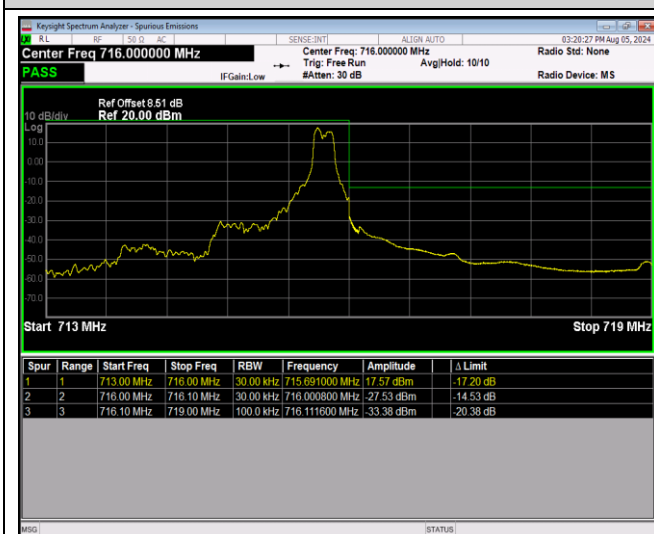

Band12-1.4MHz-16QAM-23173-1RB#5

Band12-1.4MHz-64QAM-23017-1RB#0