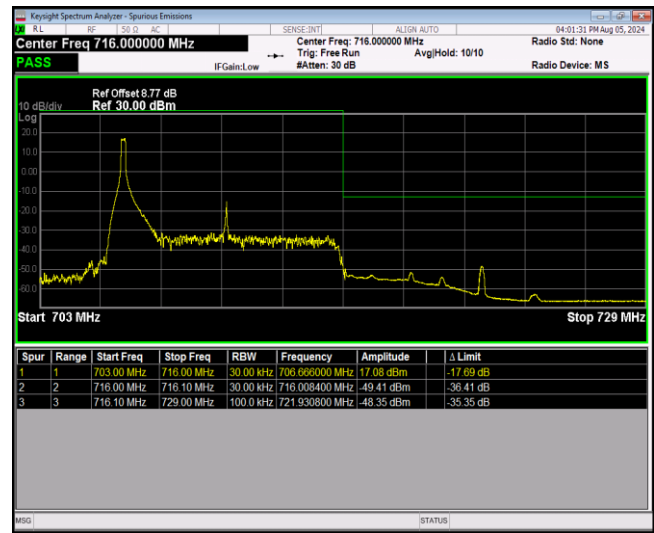

Band12-1.4MHz-64QAM-23173-1RB#5

Band12-1.4MHz-64QAM-23173-6RB#0

Band12-10MHz-QPSK-23060-1RB#0

Band12-10MHz-QPSK-23060-1RB#49

Band12-10MHz-QPSK-23060-50RB#0

Band12-10MHz-QPSK-23130-1RB#0

Band12-10MHz-QPSK-23130-1RB#49