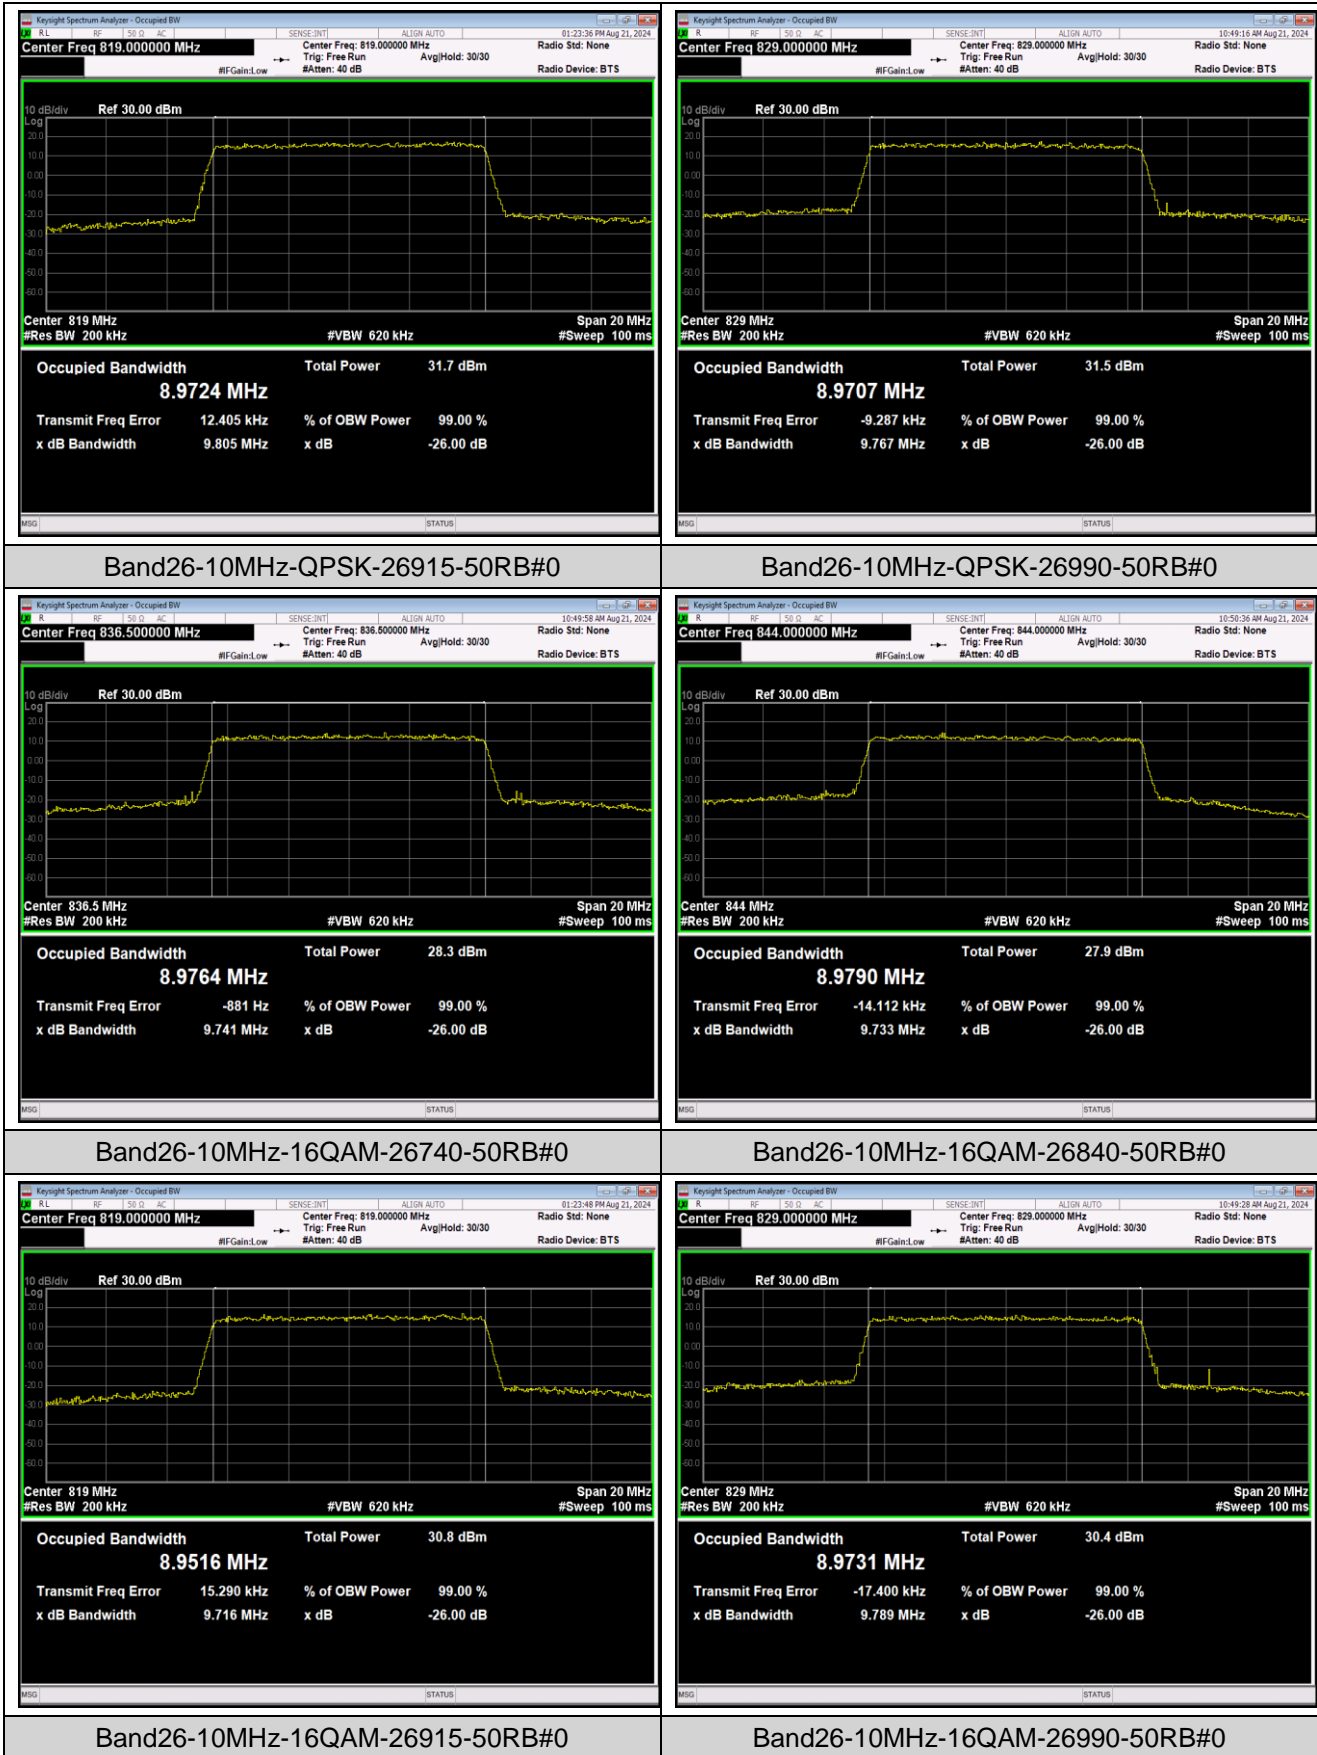

Band26-5MHz-QPSK-26765-25RB#0

Band26-5MHz-QPSK-26815-25RB#0

Band26-5MHz-QPSK-26915-25RB#0

Band26-5MHz-QPSK-27015-25RB#0

Band26-5MHz-16QAM-26715-25RB#0

Band26-5MHz-16QAM-26740-25RB#0

Band26-5MHz-16QAM-26765-25RB#0

Band26-5MHz-16QAM-26815-25RB#0

Band26-5MHz-16QAM-26915-25RB#0

Band26-5MHz-16QAM-27015-25RB#0

Band26-5MHz-64QAM-26715-25RB#0

Band26-5MHz-64QAM-26740-25RB#0

Band26-5MHz-64QAM-26765-25RB#0

Band26-5MHz-64QAM-26815-25RB#0

Band26-5MHz-64QAM-26915-25RB#0

Band26-5MHz-64QAM-27015-25RB#0

Band26-10MHz-QPSK-26740-50RB#0

Band26-10MHz-QPSK-26840-50RB#0

Band41-5MHz-16QAM-41215-25RB#0

Band41-5MHz-64QAM-40065-25RB#0

Band41-5MHz-64QAM-40640-25RB#0