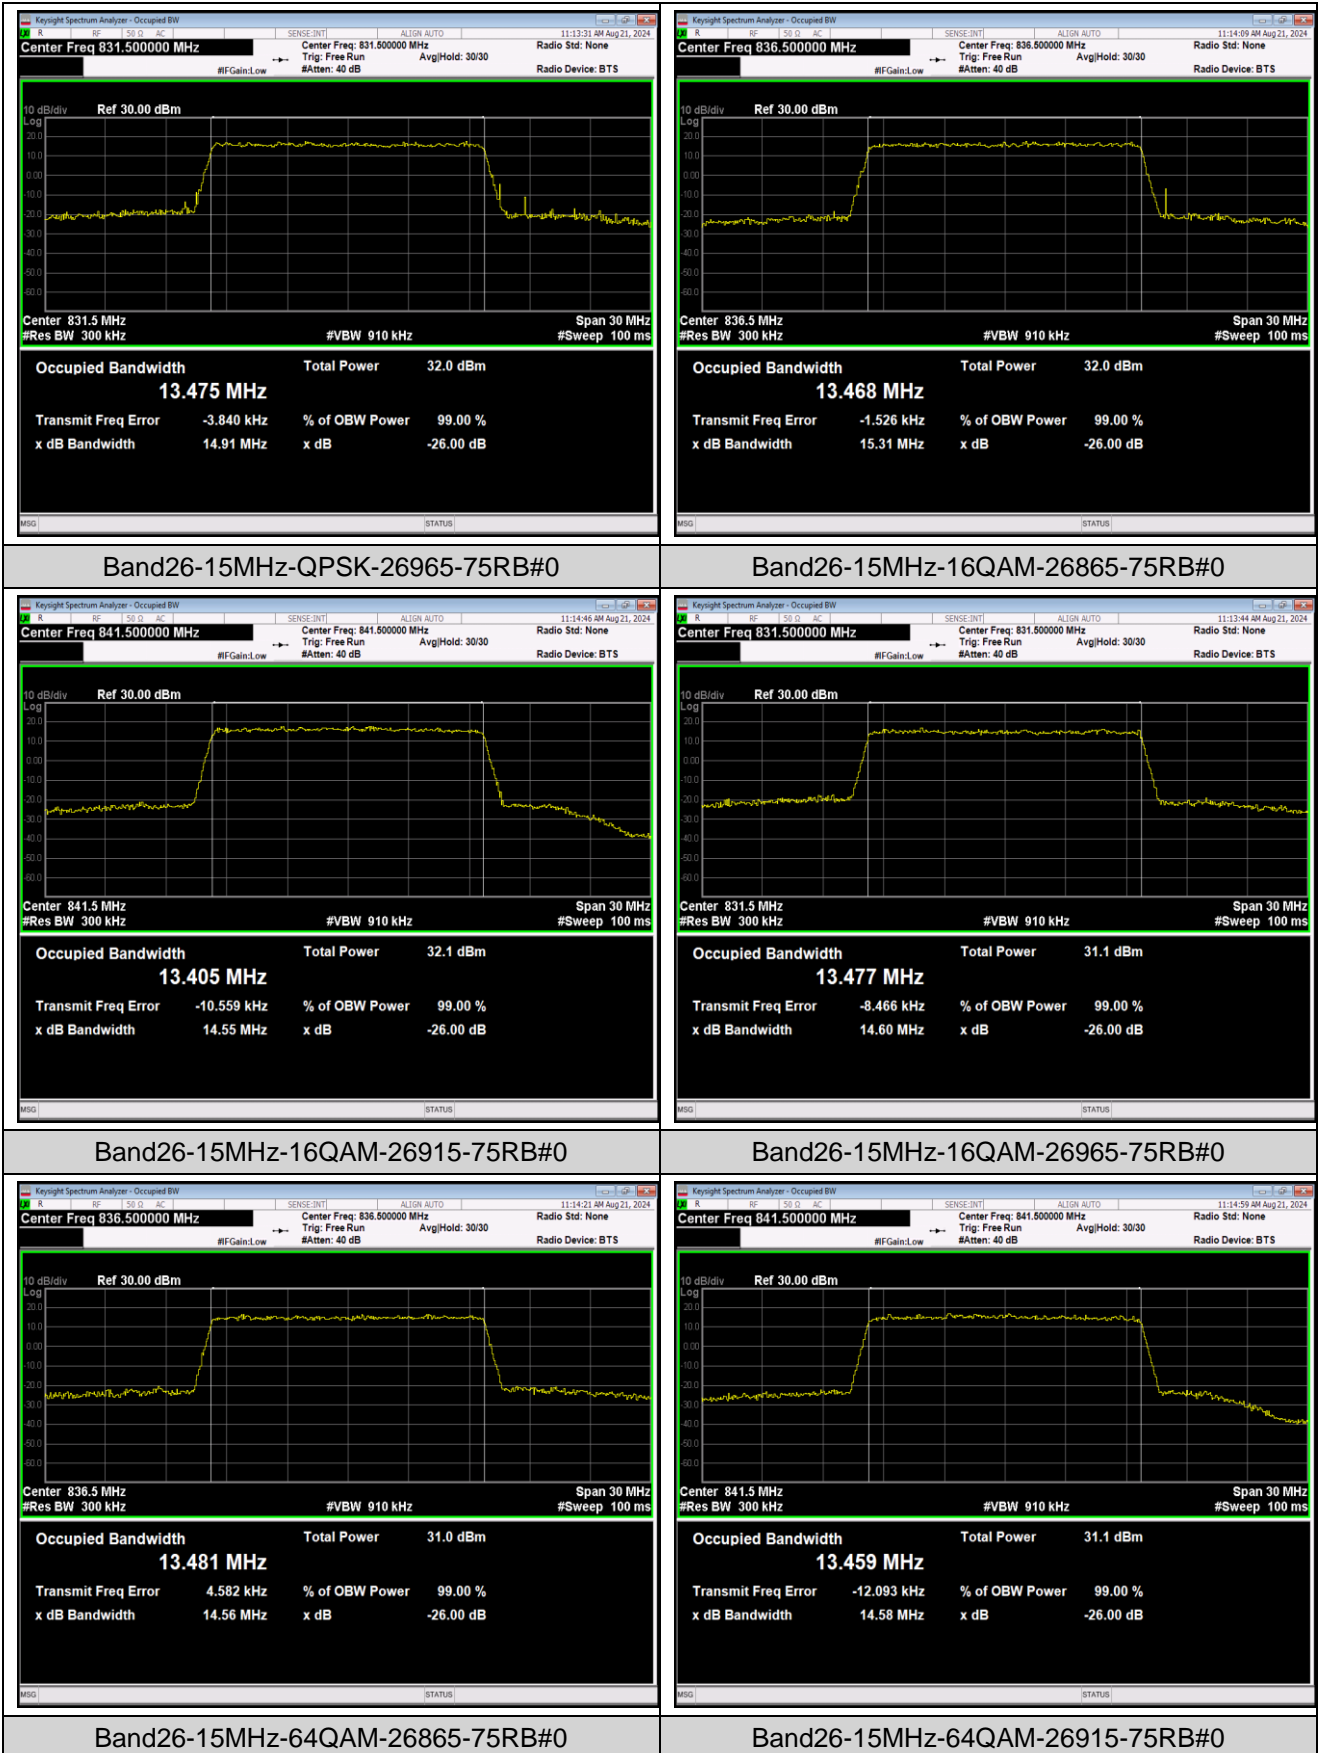

Band26-5MHz-QPSK-26765-25RB#0

Band26-5MHz-QPSK-26815-25RB#0

Band26-5MHz-QPSK-26915-25RB#0

Band26-5MHz-QPSK-27015-25RB#0

Band26-5MHz-16QAM-26715-25RB#0

Band26-5MHz-16QAM-26740-25RB#0

Band26-5MHz-16QAM-26765-25RB#0

Band26-5MHz-16QAM-26815-25RB#0

Band26-5MHz-16QAM-26915-25RB#0

Band26-5MHz-16QAM-27015-25RB#0

Band26-5MHz-64QAM-26715-25RB#0

Band26-5MHz-64QAM-26740-25RB#0

Band26-5MHz-64QAM-26765-25RB#0

Band26-5MHz-64QAM-26815-25RB#0

Band26-5MHz-64QAM-26915-25RB#0

Band26-5MHz-64QAM-27015-25RB#0

Band26-10MHz-QPSK-26740-50RB#0

Band26-10MHz-QPSK-26840-50RB#0

Band41-5MHz-16QAM-41215-25RB#0

Band41-5MHz-64QAM-40065-25RB#0

Band41-5MHz-64QAM-40640-25RB#0