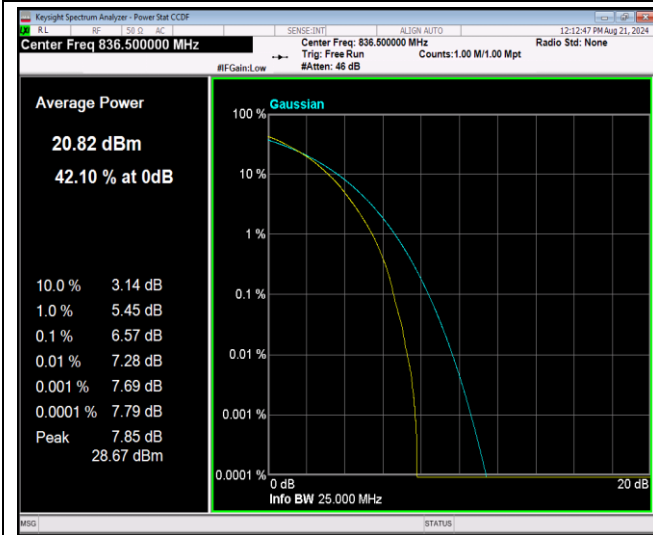

Remark: All bandwidth and all modulation had been tested, but only the worst case data displayed in this report.

Test Graphs

Band26-15MHz-64QAM-26915-75RB#0

Band41-20MHz-QPSK-40640-100RB#0

Band41-20MHz-16QAM-40640-100RB#0