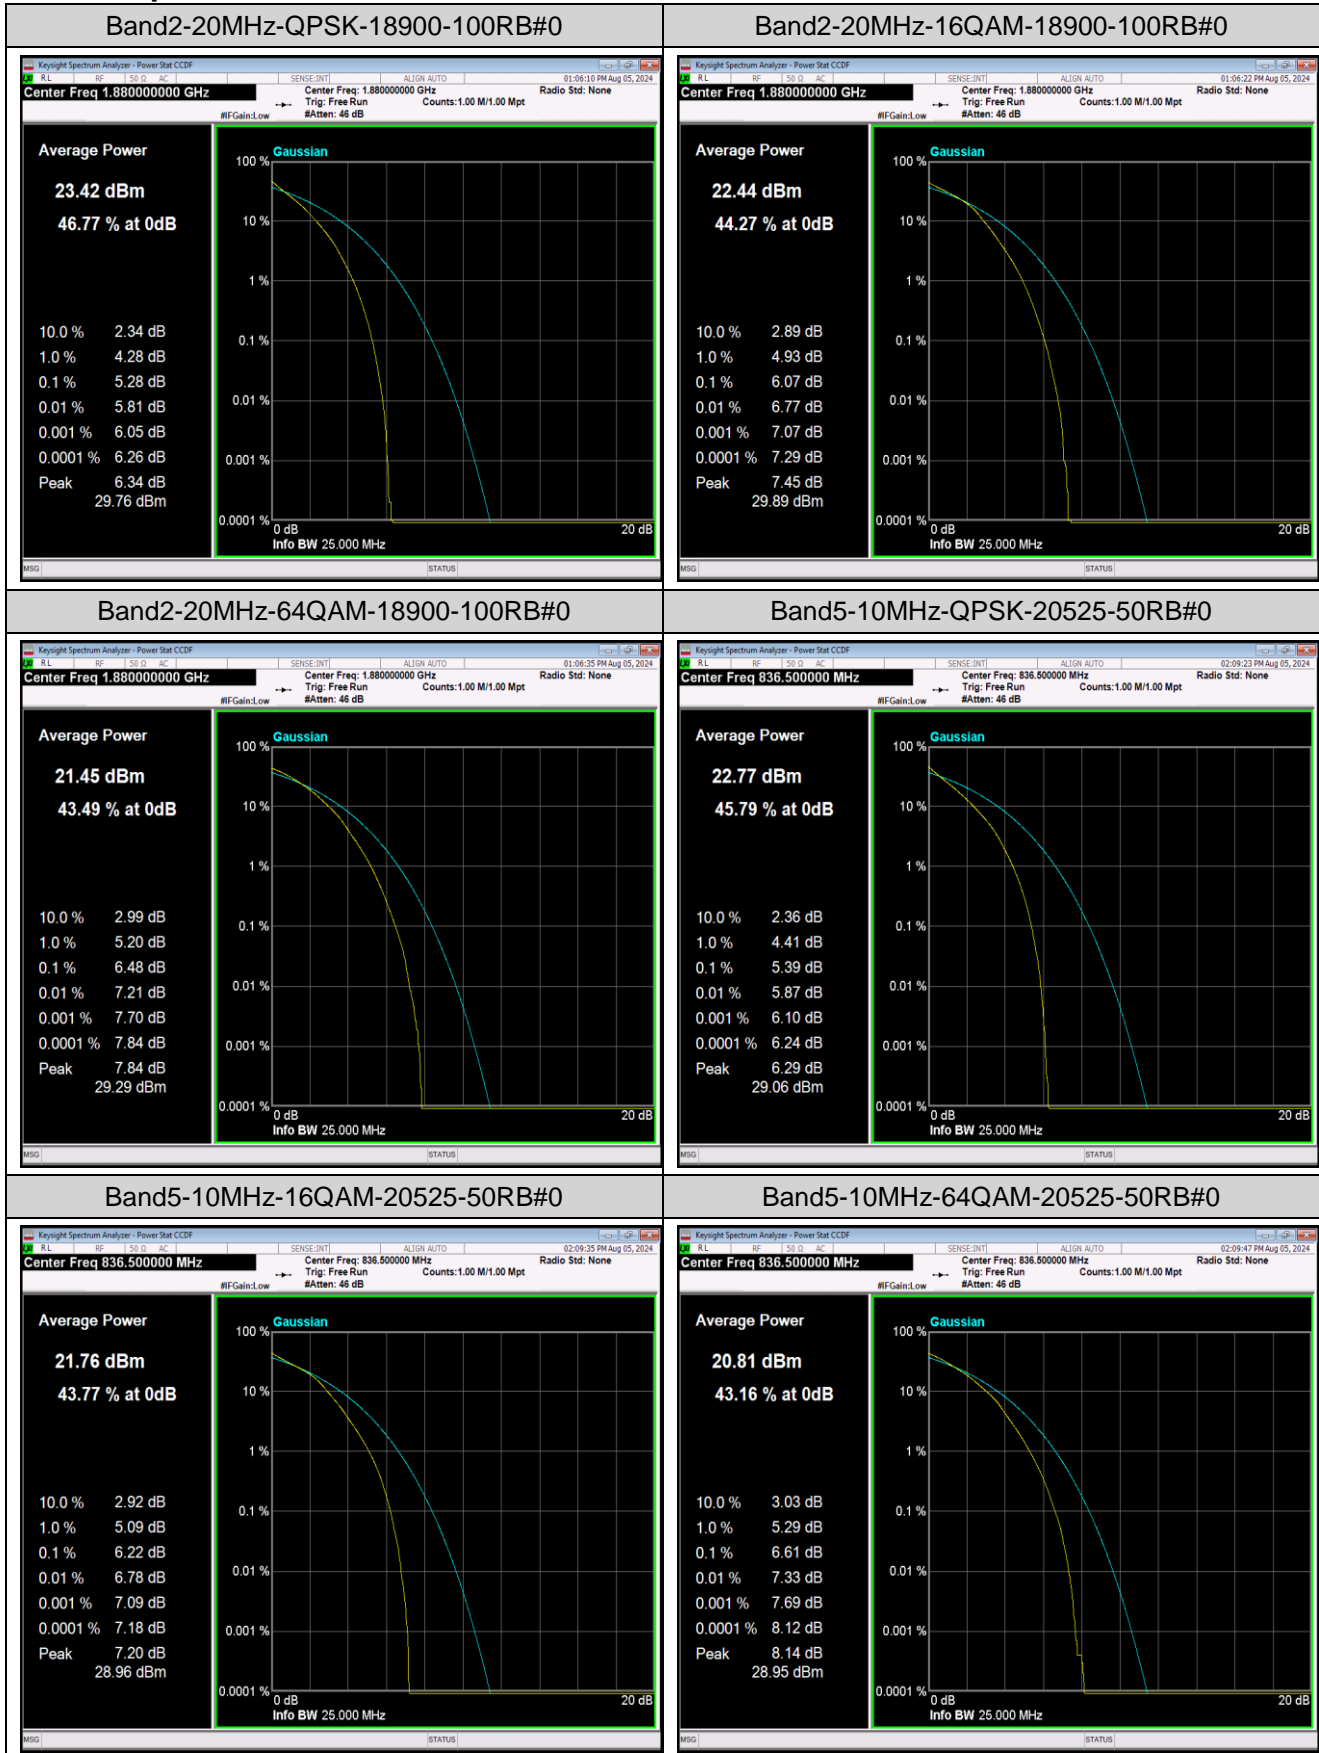

Test Graphs