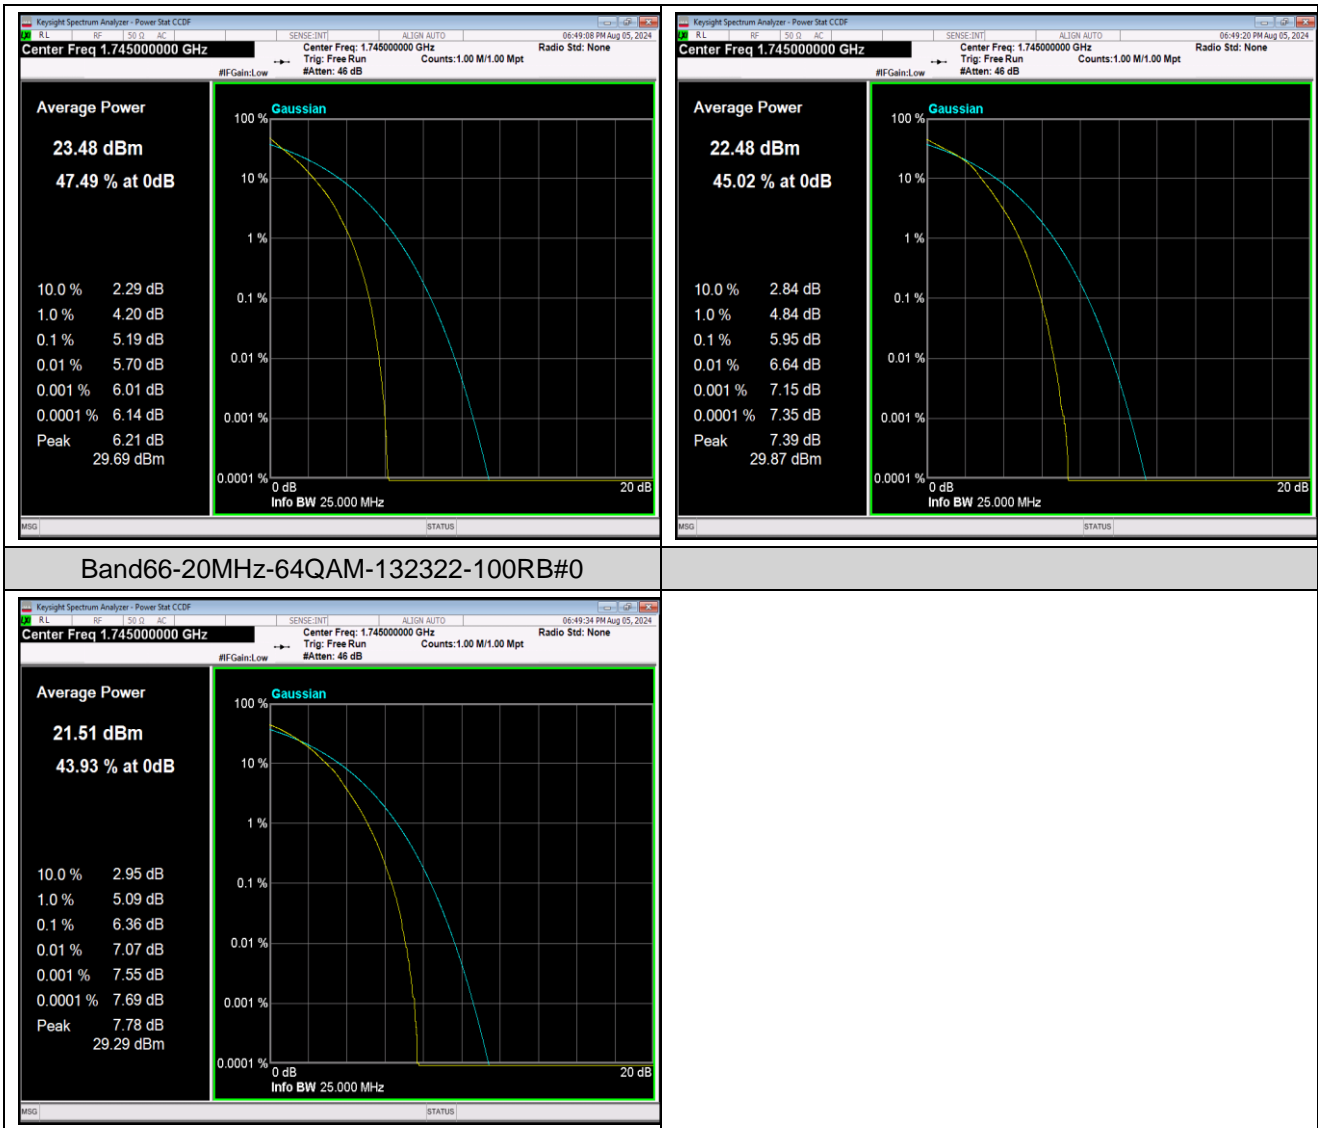

Band66-20MHz-QPSK-132322-100RB#0

Band66-20MHz-16QAM-132322-100RB#0