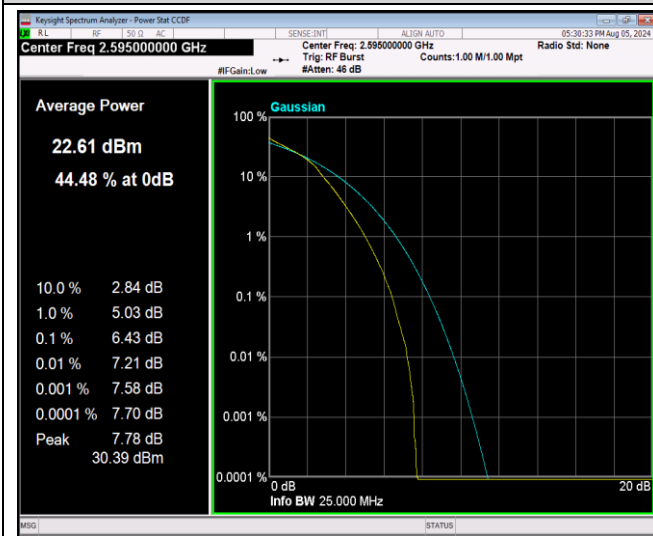

Band41-20MHz-16QAM-40640-100RB#0