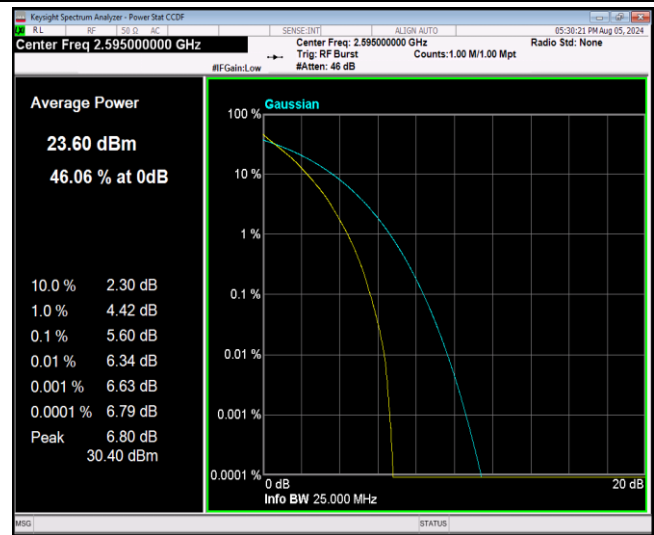

Remark: All bandwidth and all modulation had been tested, but only the worst case data displayed in this report.

Test Graphs

Band26-15MHz-64QAM-26915-75RB#0

Band41-20MHz-QPSK-40640-100RB#0

Band41-20MHz-16QAM-40640-100RB#0