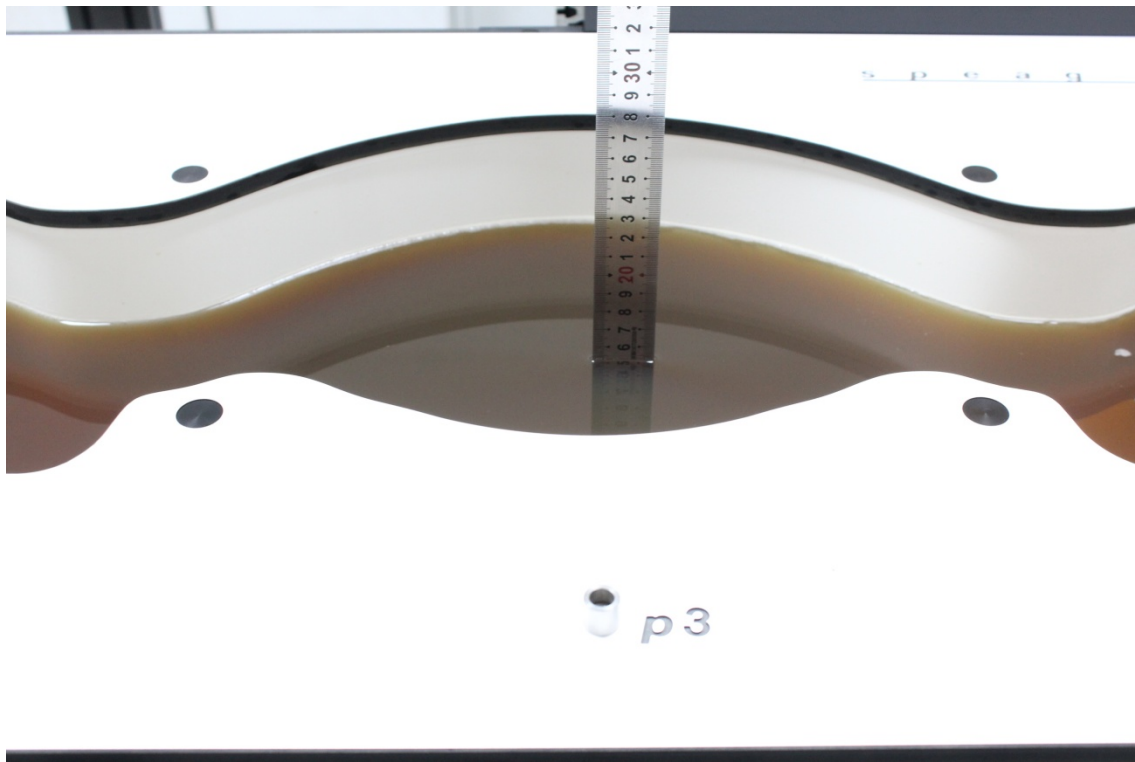

APPENDIX B EUT TEST POSITION PHOTOS

Liquid depth $\geq 15\text{cm}$

- Phantom: SAM-Twin V8.0 P1aP2a; Type: QD 000 P41 AA ; Serial: 1962

Head Left Cheek Setup Photo

Head Left Tilt Setup Photo

Head Right Cheek Setup Photo

Head Right Tilt Setup Photo

Body (Worn) Back Setup Photo (10mm)

Body Left Setup Photo (10mm)

Body Right Setup Photo (10mm)

Body Top Setup Photo (10mm)