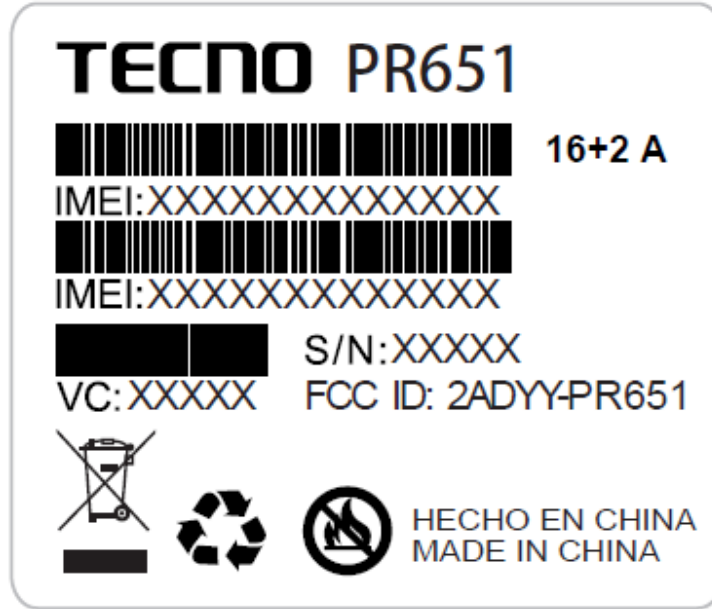

## EXHIBIT A - FCC ID LABEL AND LOCATION

### FCC ID Label

### FCC ID Label Location Information

The label shown shall be permanently affixed at a conspicuous location on the device and be readily visible to the user at the time purchase (Labeling requirements per 2.925)