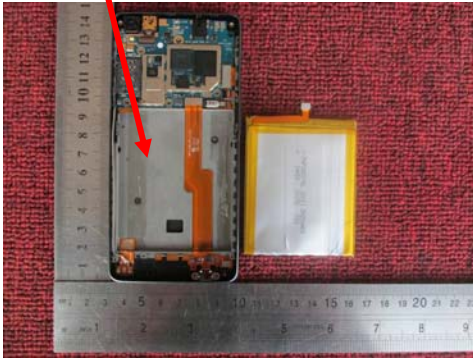

**FCC ID: 2ADYY-PHANTOMZMINI**

*Label Location on EUT*

FCC ID Label: Size: 35mm \* 40 mm