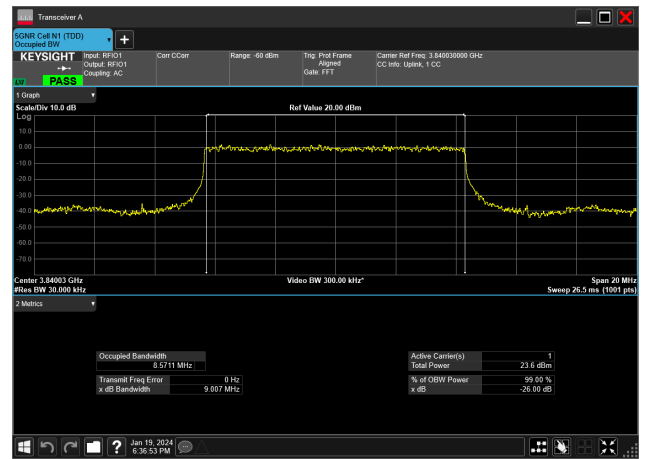

10MHz_30kHz_3840MHz_DFT-s-OFDM PI/2 BPSK_RB24@0&8.571 MHz