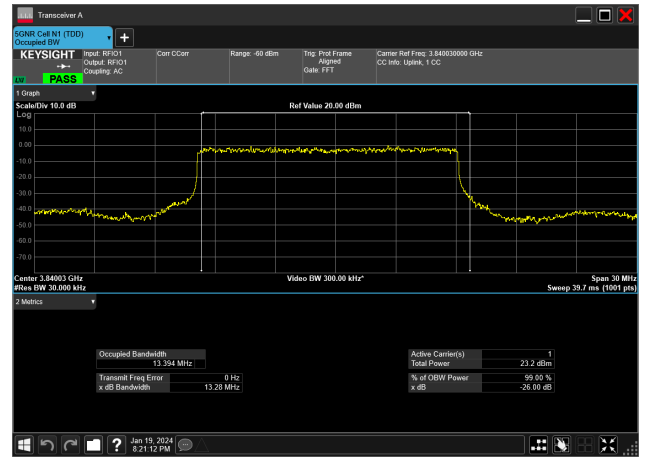

15MHz_30kHz_3840MHz_DFT-s-OFDM 16 QAM_RB36@0&13.456 MHz

15MHz_30kHz_3840MHz_DFT-s-OFDM 256 QAM_RB36@0&13.459 MHz

15MHz_30kHz_3840MHz_DFT-s-OFDM 64 QAM_RB36@0&13.516 MHz

15MHz_30kHz_3840MHz_DFT-s-OFDM PI/2 BPSK_RB36@0&13.394 MHz