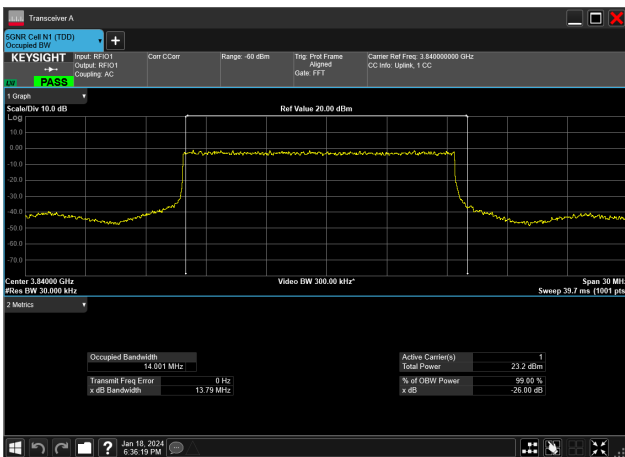

15MHz_15kHz_3972.5MHz_CP-OFDM 16 QAM_RB79@0&14.104 MHz

15MHz_15kHz_3840MHz_DFT-s-OFDM PI/2 BPSK_RB75@0&14.001 MHz