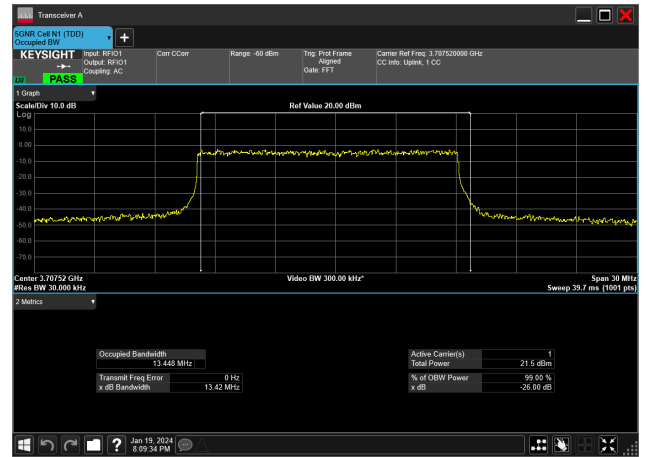

15MHz_30kHz_3707.5MHz_CP-OFDM 256 QAM_RB38@0&13.574 MHz

15MHz_30kHz_3707.5MHz_CP-OFDM 64 QAM_RB38@0&13.567 MHz

15MHz_30kHz_3707.5MHz_CP-OFDM QPSK_RB38@0&13.567 MHz

15MHz_30kHz_3707.5MHz_DFT-s-OFDM 16 QAM_RB36@0&13.448 MHz