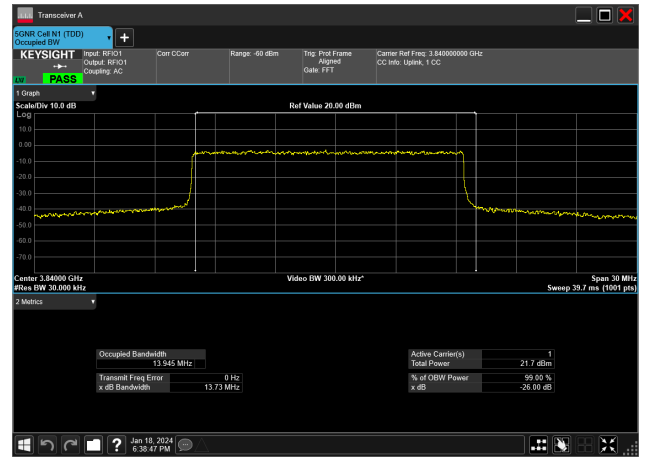

15MHz_15kHz_3840MHz_DFT-s-OFDM 16 QAM_RB75@0&13.945 MHz