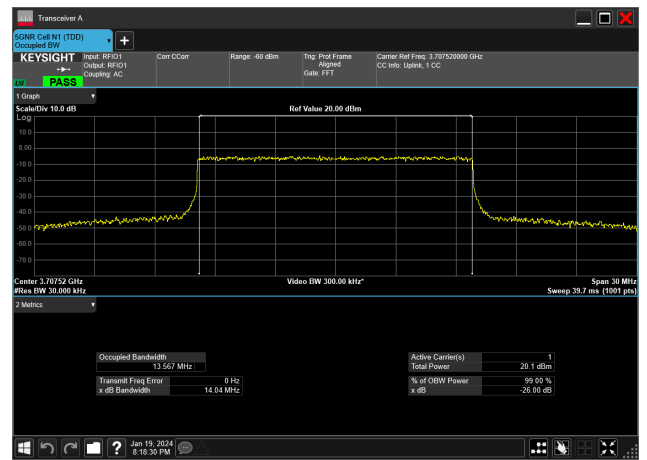

15MHz_30kHz_3707.5MHz_DFT-s-OFDM 16 QAM_RB36@0&13.448 MHz

15MHz_30kHz_3707.5MHz_CP-OFDM 64 QAM_RB38@0&13.567 MHz