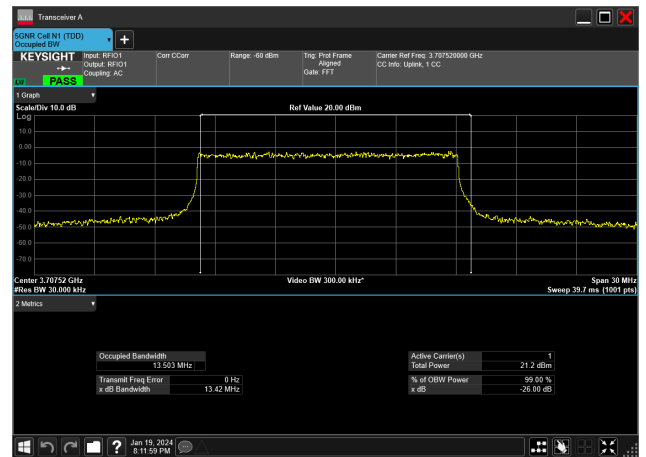

15MHz_30kHz_3707.5MHz_DFT-s-OFDM 64 QAM_RB36@0&13.503 MHz