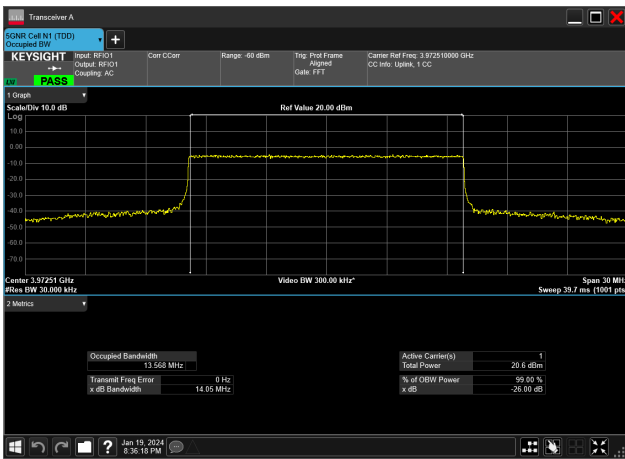

15MHz_30kHz_3972.5MHz_CP-OFDM QPSK_RB38@0&13.568 MHz