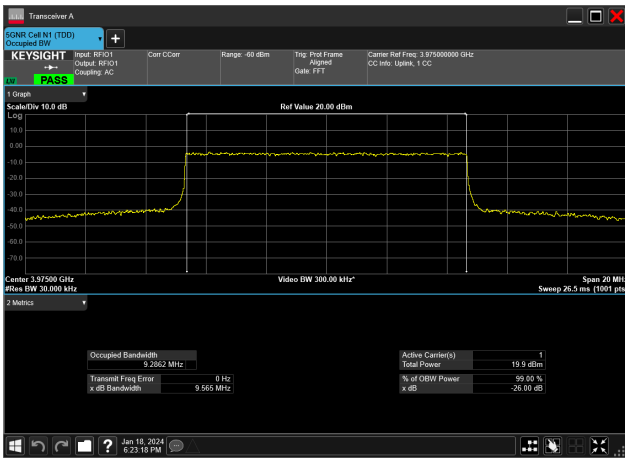

10MHz_15kHz_3975MHz_CP-OFDM 64 QAM_RB52@0&9.286 MHz