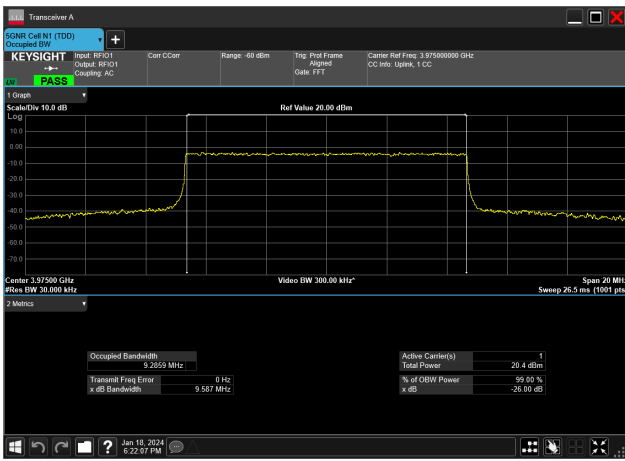

10MHz_15kHz_3975MHz_CP-OFDM 16 QAM_RB52@0&9.286 MHz