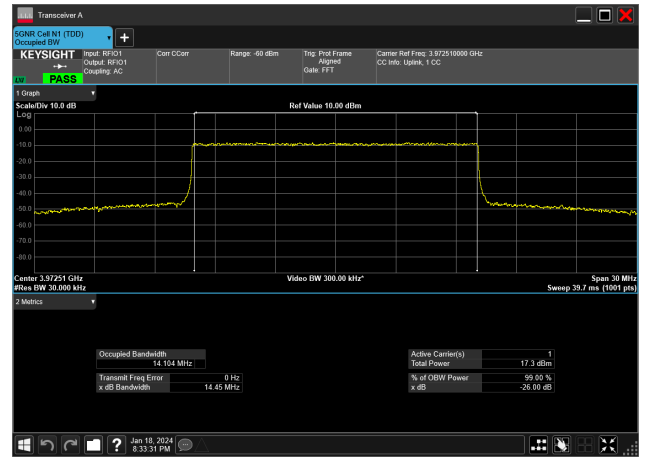

15MHz_15kHz_3840MHz_DFT-s-OFDM PI/2 BPSK_RB75@0&14.001 MHz

15MHz_15kHz_3840MHz_DFT-s-OFDM QPSK_RB75@0&13.984 MHz

15MHz_15kHz_3972.5MHz_CP-OFDM 16 QAM_RB79@0&14.104 MHz

15MHz_15kHz_3972.5MHz_CP-OFDM 256 QAM_RB79@0&14.104 MHz