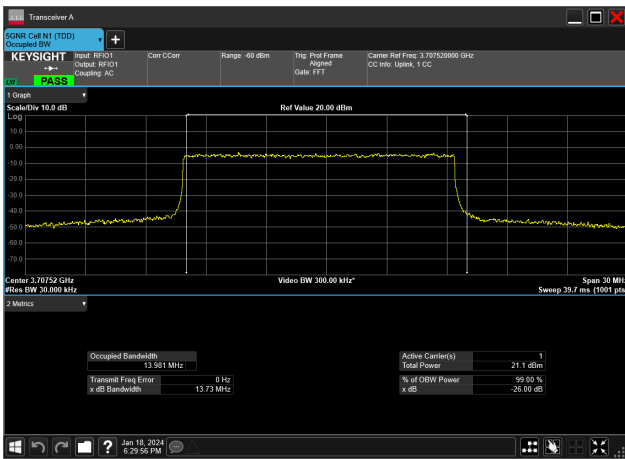

15MHz_15kHz_3707.5MHz_DFT-s-OFDM 64 QAM_RB75@0&13.981 MHz