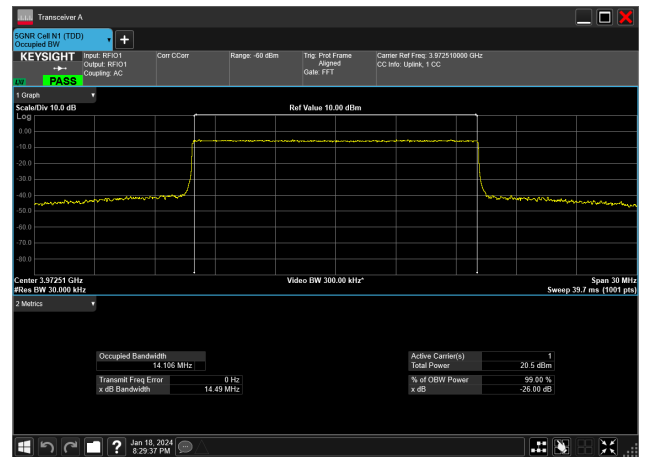

15MHz_15kHz_3972.5MHz_CP-OFDM QPSK_RB79@0&14.106 MHz