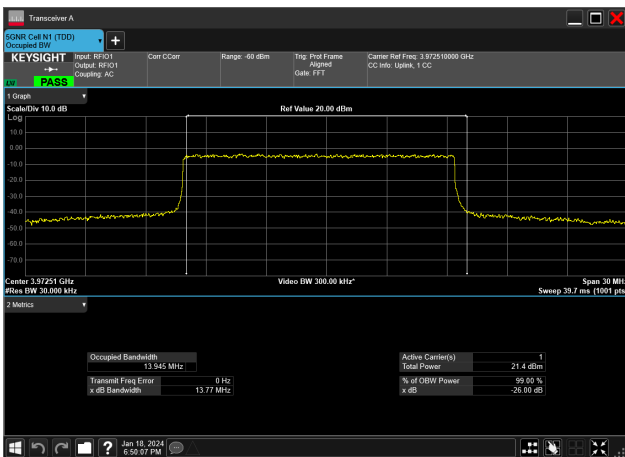

15MHz_15kHz_3972.5MHz_DFT-s-OFDM 64 QAM_RB75@0&13.991 MHz

15MHz_15kHz_3972.5MHz_DFT-s-OFDM 16 QAM_RB75@0&13.945 MHz