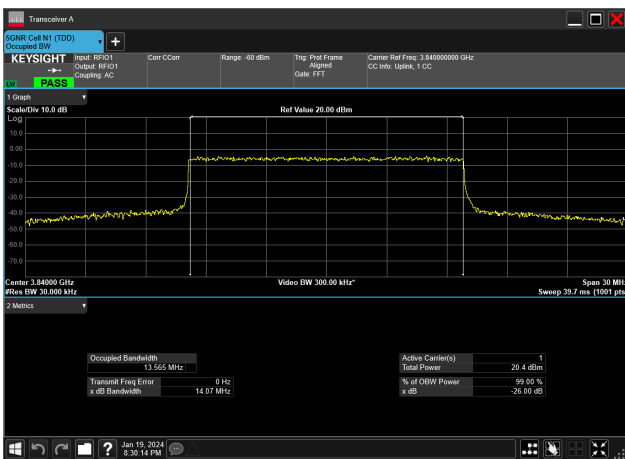

15MHz_30kHz_3840MHz_CP-OFDM 64 QAM_RB38@0&13.565 MHz