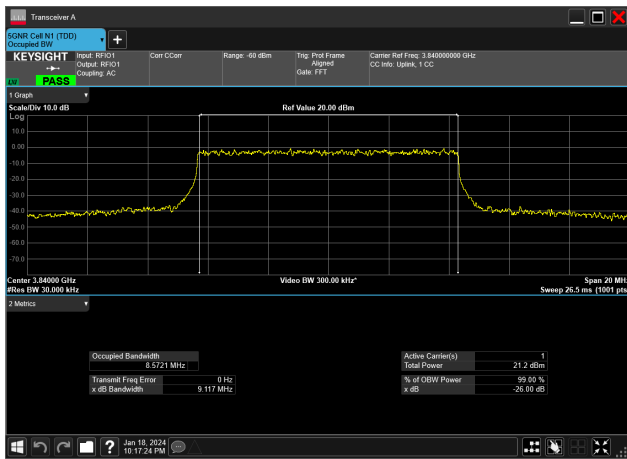

10MHz_30kHz_3840MHz_DFT-s-OFDM 64 QAM_RB24@0&8.572 MHz