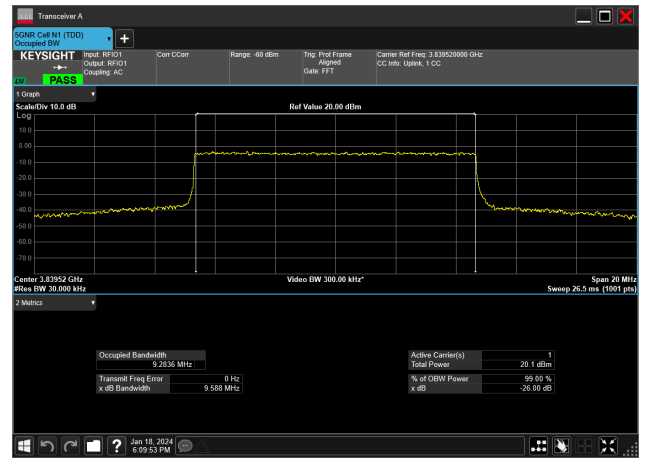

10MHz_15kHz_3840MHz_DFT-s-OFDM 16 QAM_RB50@0&9.201 MHz

10MHz_15kHz_3840MHz_CP-OFDM 64 QAM_RB52@0&9.284 MHz