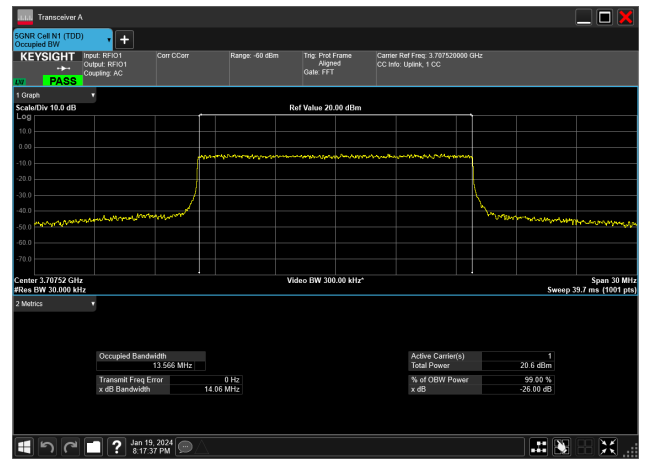

15MHz_15kHz_3972.5MHz_DFT-s-OFDM 64 QAM_RB75@0&13.991 MHz

15MHz_15kHz_3972.5MHz_DFT-s-OFDM 16 QAM_RB75@0&13.993 MHz

15MHz_15kHz_3972.5MHz_DFT-s-OFDM QPSK_RB75@0&13.985 MHz

15MHz_30kHz_3707.5MHz_CP-OFDM 16 QAM_RB38@0&13.566 MHz