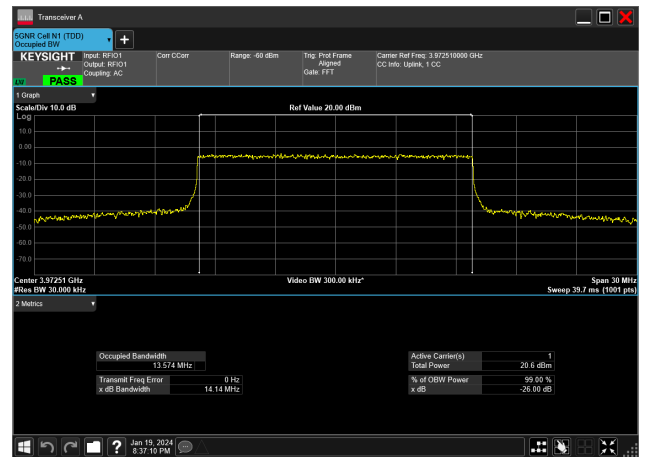

15MHz_30kHz_3972.5MHz_CP-OFDM 16 QAM_RB38@0&13.574 MHz