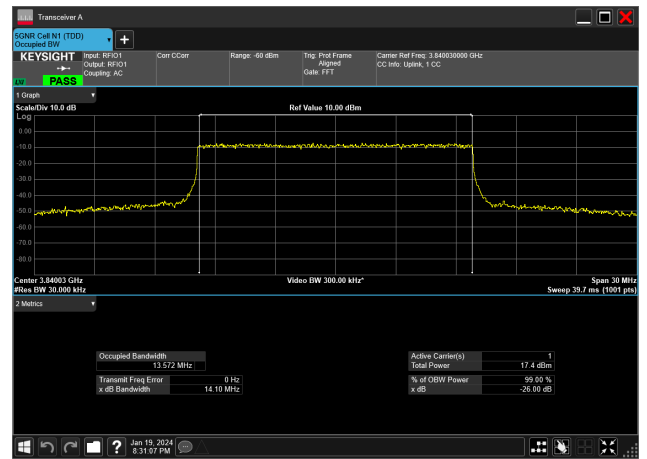

15MHz_30kHz_3840MHz_CP-OFDM 256 QAM_RB38@0&13.572 MHz