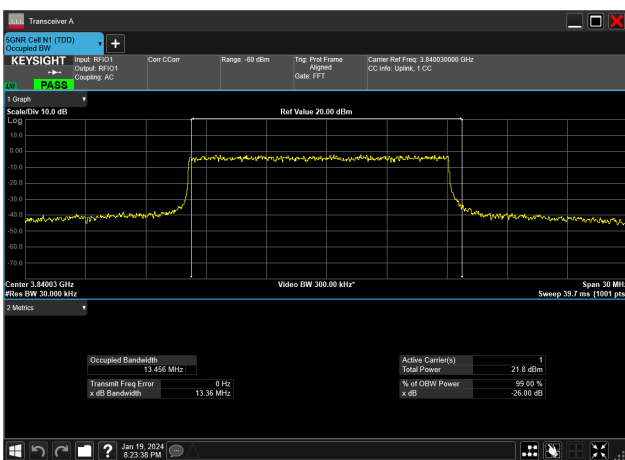

15MHz_30kHz_3840MHz_DFT-s-OFDM 64 QAM_RB36@0&13.516 MHz

15MHz_30kHz_3840MHz_DFT-s-OFDM 16 QAM_RB36@0&13.456 MHz