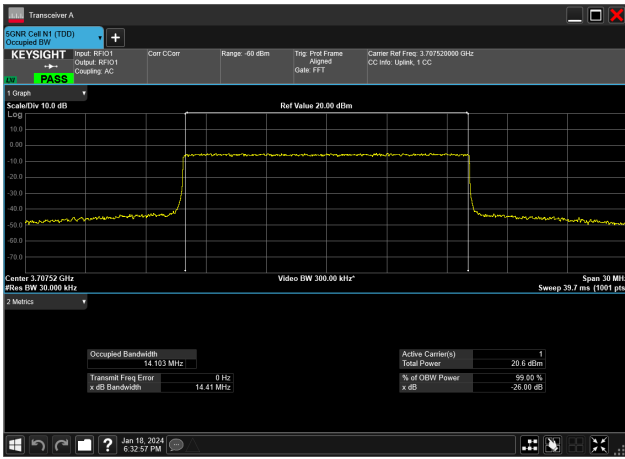

15MHz_15kHz_3707.5MHz_CP-OFDM 16 QAM_RB79@0&14.103 MHz