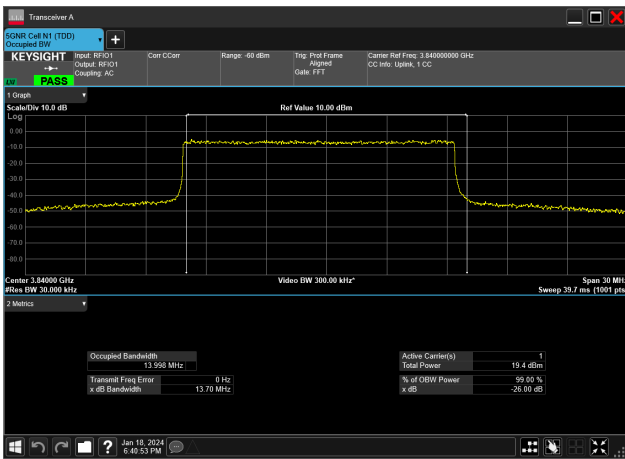

15MHz_15kHz_3840MHz_DFT-s-OFDM 256 QAM_RB75@0&13.998 MHz