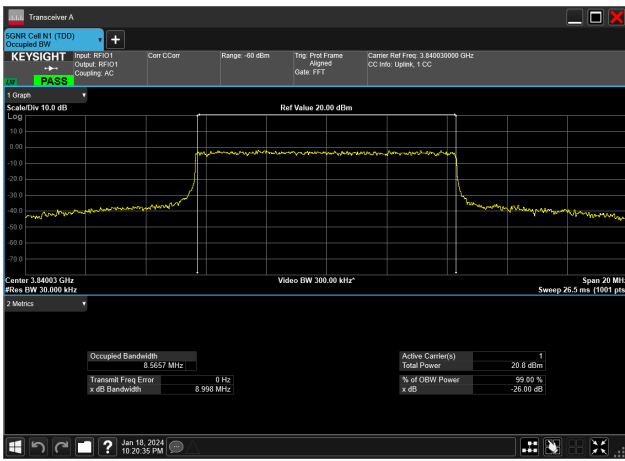

10MHz_30kHz_3840MHz_CP-OFDM 16 QAM_RB24@0&8.566 MHz