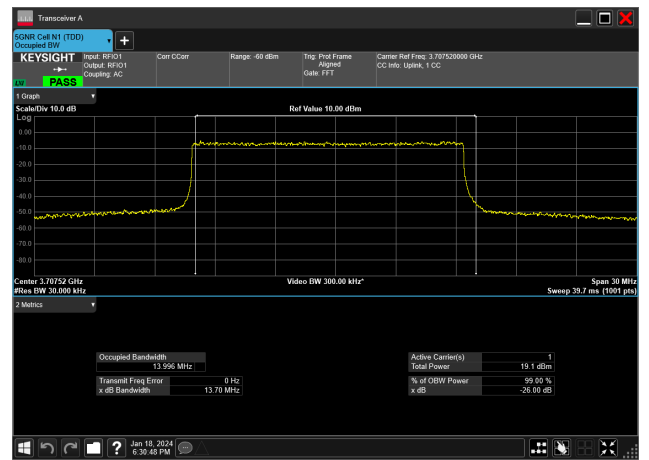

15MHz_15kHz_3707.5MHz_DFT-s-OFDM 16 QAM_RB75@0&13.997 MHz

15MHz_15kHz_3707.5MHz_DFT-s-OFDM 256 QAM_RB75@0&13.996 MHz