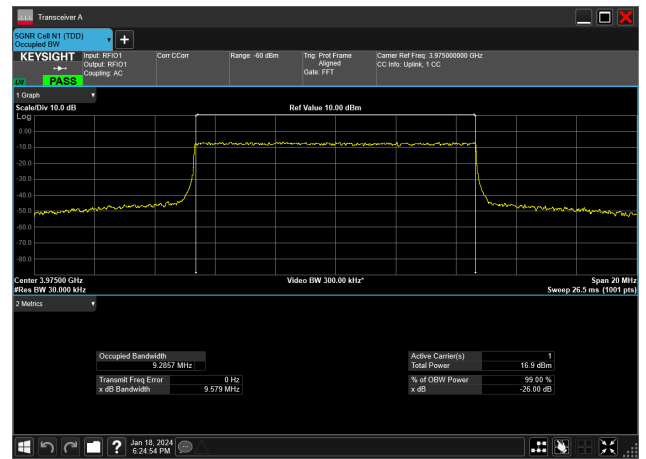

10MHz_15kHz_3975MHz_CP-OFDM 256 QAM_RB52@0&9.286 MHz