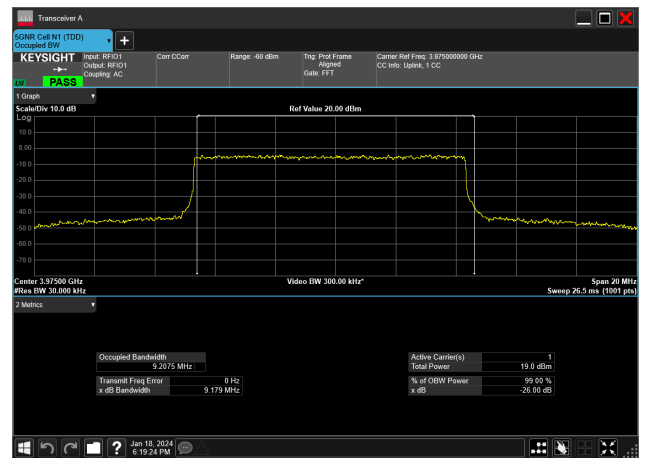

10MHz_15kHz_3975MHz_DFT-s-OFDM PI/2 BPSK_RB50@0&9.178 MHz

10MHz_15kHz_3975MHz_DFT-s-OFDM 256 QAM_RB50@0&9.207 MHz