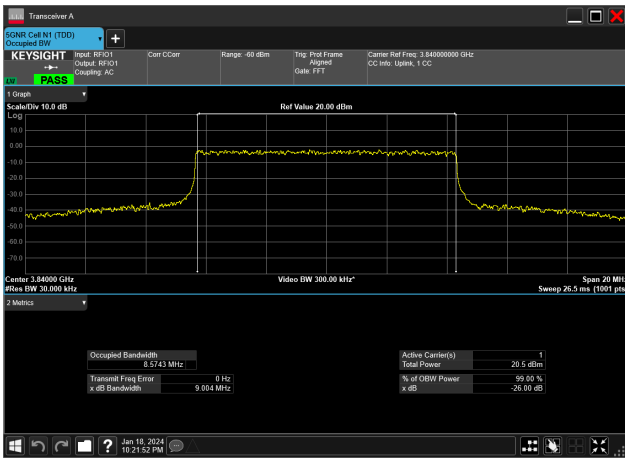

10MHz_30kHz_3840MHz_CP-OFDM 64 QAM_RB24@0&8.574 MHz