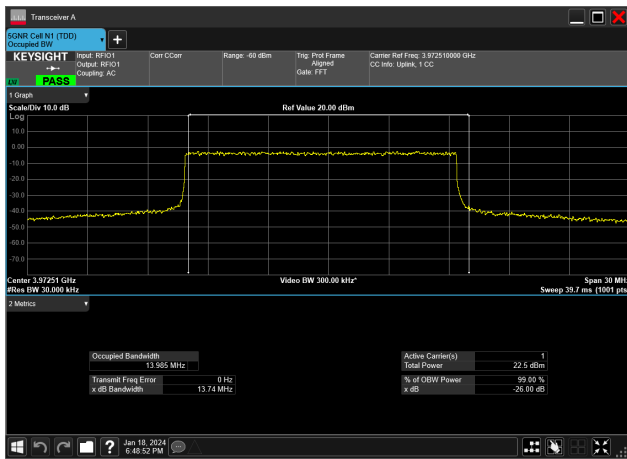

15MHz_15kHz_3972.5MHz_DFT-s-OFDM QPSK_RB75@0&13.985 MHz