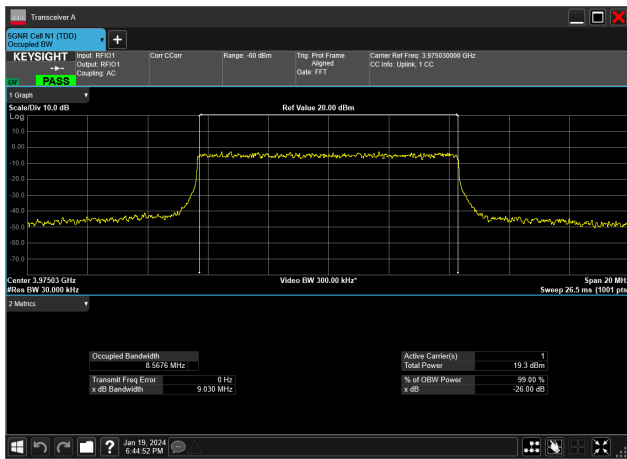

10MHz_30kHz_3975MHz_DFT-s-OFDM 256 QAM_RB24@0&8.568 MHz