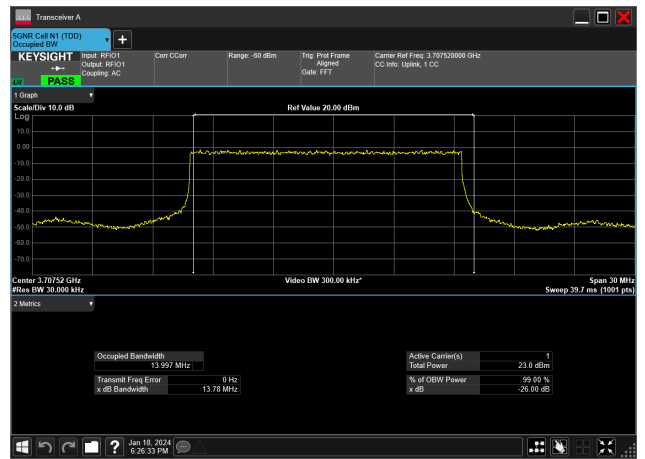

15MHz_15kHz_3707.5MHz_DFT-s-OFDM 16 QAM_RB75@0&13.943 MHz

15MHz_15kHz_3707.5MHz_DFT-s-OFDM 256 QAM_RB75@0&13.996 MHz

15MHz_15kHz_3707.5MHz_DFT-s-OFDM 64 QAM_RB75@0&13.981 MHz

15MHz_15kHz_3707.5MHz_DFT-s-OFDM 16 QAM_RB75@0&13.997 MHz