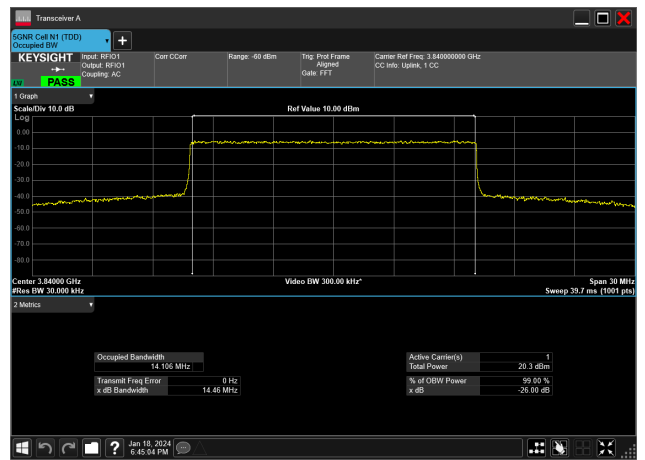

15MHz_15kHz_3707.5MHz_DFT-s-OFDM QPSK_RB75@0&13.949 MHz

15MHz_15kHz_3840MHz_CP-OFDM 16 QAM_RB79@0&14.105 MHz

15MHz_15kHz_3840MHz_CP-OFDM 256 QAM_RB79@0&14.104 MHz

15MHz_15kHz_3840MHz_CP-OFDM 64 QAM_RB79@0&14.106 MHz