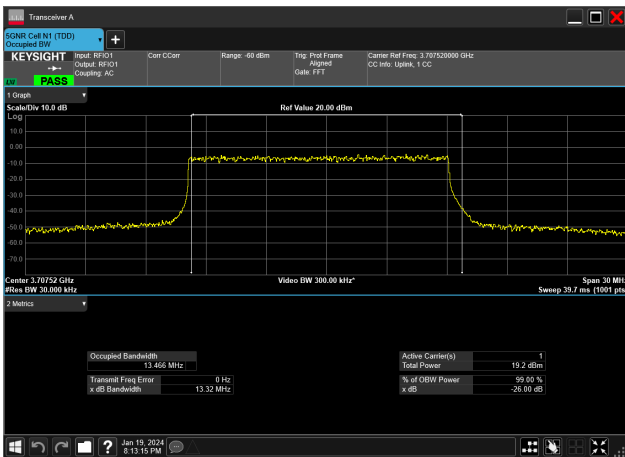

15MHz_30kHz_3707.5MHz_DFT-s-OFDM 256 QAM_RB36@0&13.466 MHz