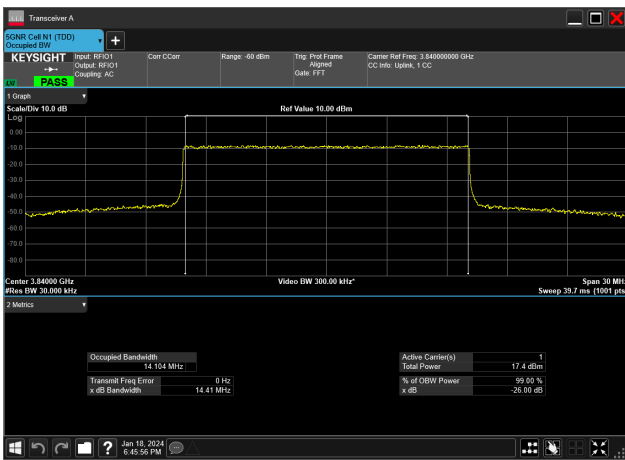

15MHz_15kHz_3840MHz_CP-OFDM QPSK_RB79@0&14.105 MHz

15MHz_15kHz_3840MHz_CP-OFDM 256 QAM_RB79@0&14.104 MHz