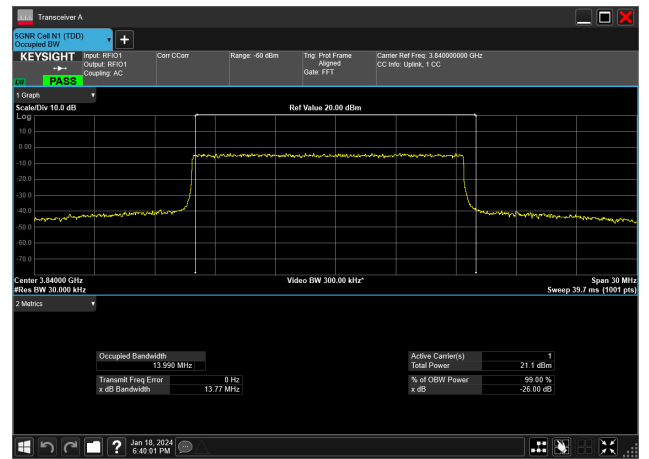

15MHz_15kHz_3840MHz_CP-OFDM QPSK_RB79@0&14.105 MHz

15MHz_15kHz_3840MHz_DFT-s-OFDM 16 QAM_RB75@0&13.945 MHz

15MHz_15kHz_3840MHz_DFT-s-OFDM 256 QAM_RB75@0&13.998 MHz

15MHz_15kHz_3840MHz_DFT-s-OFDM 64 QAM_RB75@0&13.990 MHz