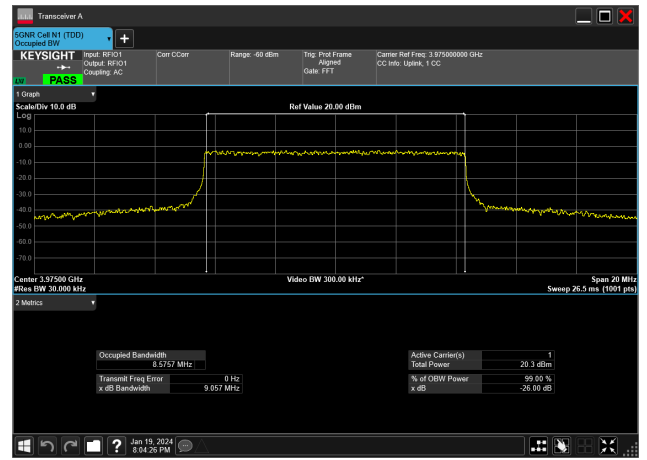

10MHz_30kHz_3975MHz_DFT-s-OFDM 16 QAM_RB24@0&8.574 MHz

10MHz_30kHz_3975MHz_CP-OFDM 64 QAM_RB24@0&8.576 MHz