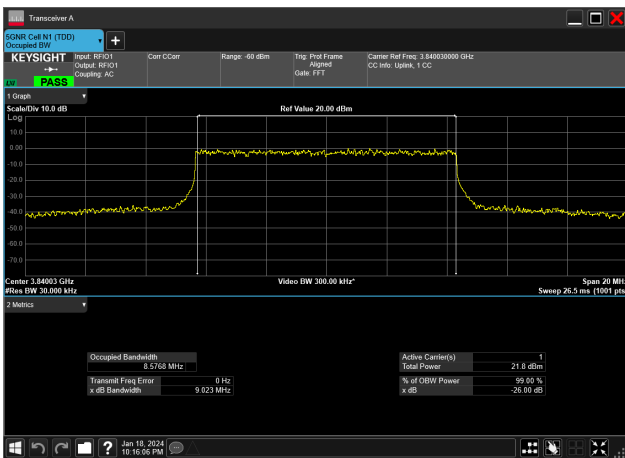

10MHz_30kHz_3840MHz_DFT-s-OFDM 64 QAM_RB24@0&8.572 MHz

10MHz_30kHz_3840MHz_DFT-s-OFDM 16 QAM_RB24@0&8.577 MHz