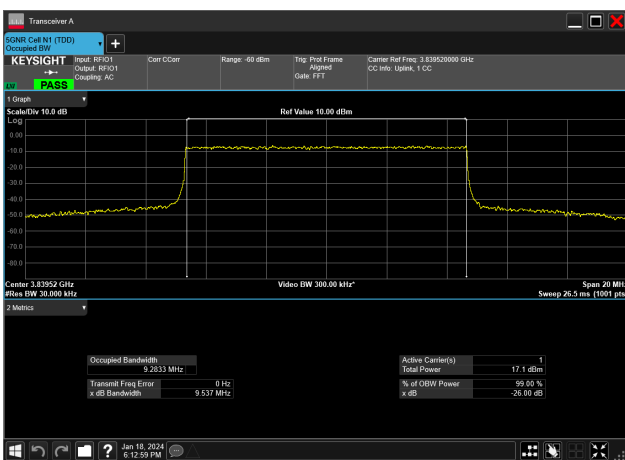

10MHz_15kHz_3840MHz_CP-OFDM QPSK_RB52@0&9.286 MHz

10MHz_15kHz_3840MHz_CP-OFDM 256 QAM_RB52@0&9.283 MHz