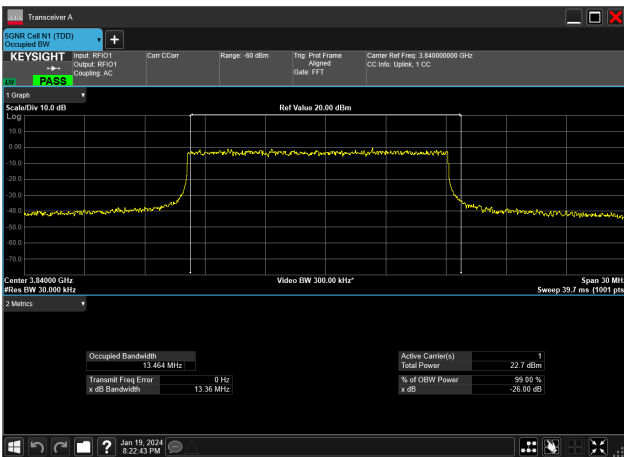

15MHz_30kHz_3840MHz_DFT-s-OFDM QPSK_RB36@0&13.464 MHz