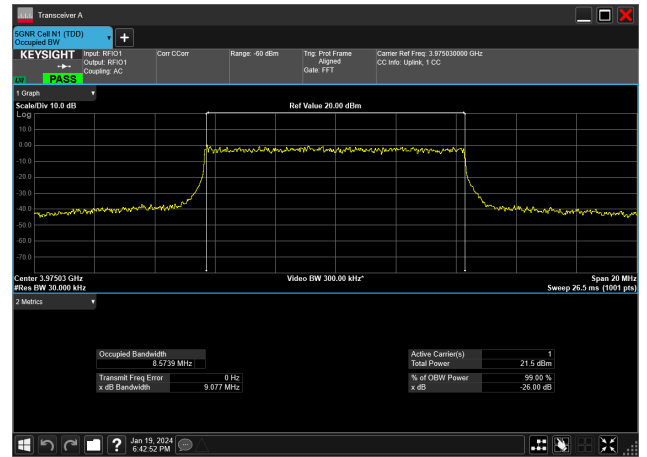

10MHz_30kHz_3975MHz_CP-OFDM 256 QAM_RB24@0&8.565 MHz

10MHz_30kHz_3975MHz_CP-OFDM 64 QAM_RB24@0&8.576 MHz

10MHz_30kHz_3975MHz_CP-OFDM QPSK_RB24@0&8.572 MHz

10MHz_30kHz_3975MHz_DFT-s-OFDM 16 QAM_RB24@0&8.574 MHz