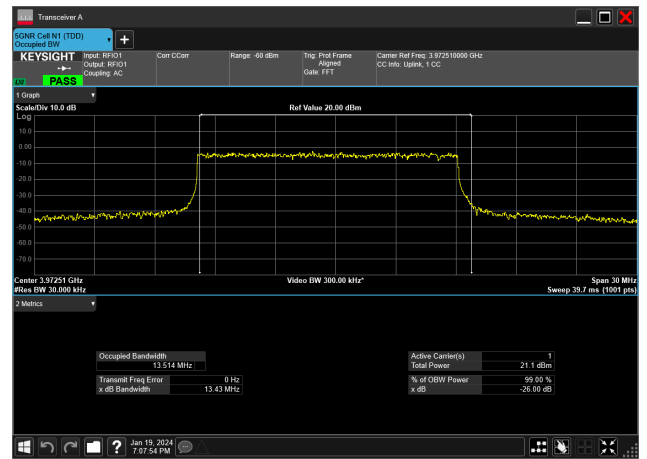

15MHz_30kHz_3972.5MHz_CP-OFDM QPSK_RB38@0&13.568 MHz

15MHz_30kHz_3972.5MHz_DFT-s-OFDM 16 QAM_RB36@0&13.453 MHz

15MHz_30kHz_3972.5MHz_DFT-s-OFDM 256 QAM_RB36@0&13.502 MHz

15MHz_30kHz_3972.5MHz_DFT-s-OFDM 64 QAM_RB36@0&13.514 MHz