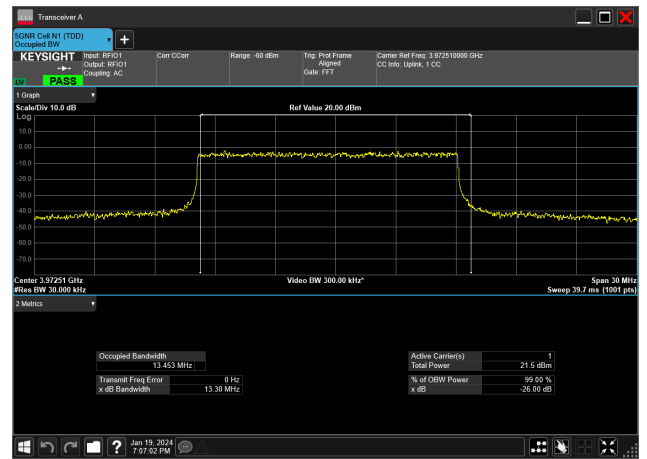

15MHz_30kHz_3972.5MHz_DFT-s-OFDM 16 QAM_RB36@0&13.453 MHz