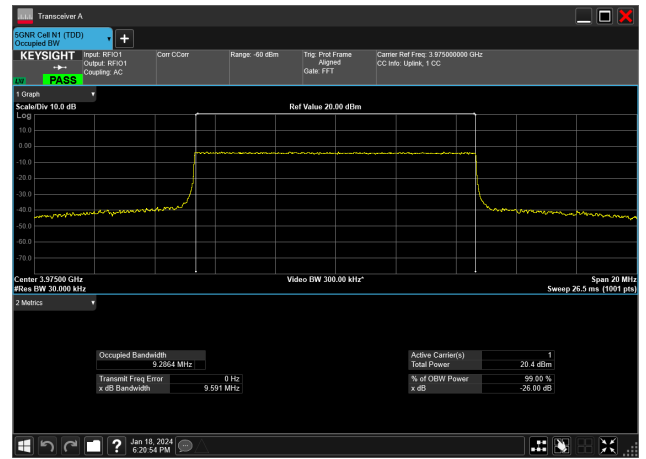

10MHz_15kHz_3975MHz_CP-OFDM 16 QAM_RB52@0&9.286 MHz

10MHz_15kHz_3975MHz_CP-OFDM 256 QAM_RB52@0&9.286 MHz

10MHz_15kHz_3975MHz_CP-OFDM 64 QAM_RB52@0&9.286 MHz

10MHz_15kHz_3975MHz_CP-OFDM QPSK_RB52@0&9.286 MHz