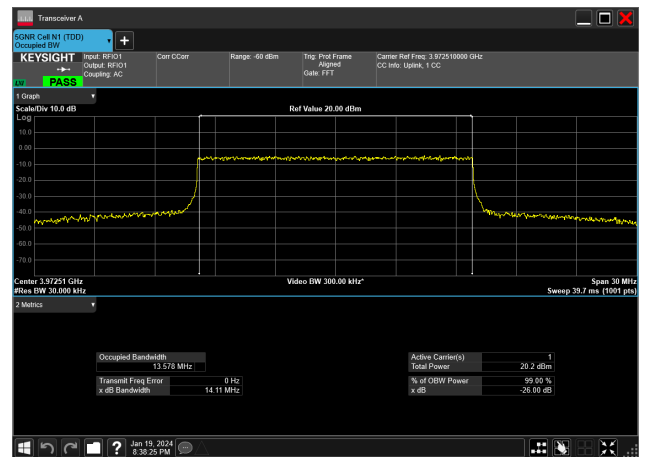

15MHz_30kHz_3840MHz_DFT-s-OFDM QPSK_RB36@0&13.464 MHz

15MHz_30kHz_3972.5MHz_CP-OFDM 16 QAM_RB38@0&13.574 MHz

15MHz_30kHz_3972.5MHz_CP-OFDM 256 QAM_RB38@0&13.575 MHz

15MHz_30kHz_3972.5MHz_CP-OFDM 64 QAM_RB38@0&13.578 MHz