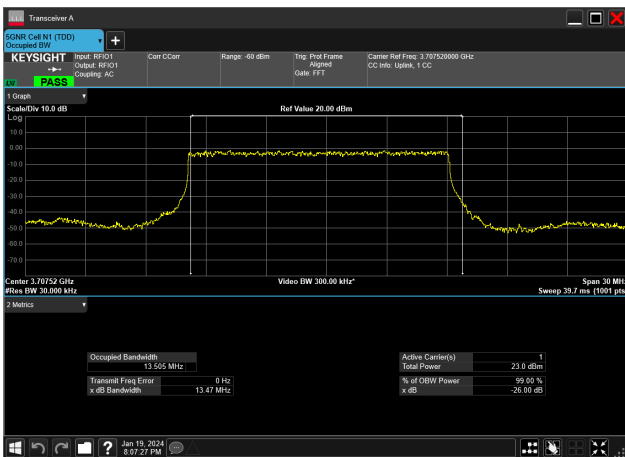

15MHz_30kHz_3840MHz_CP-OFDM 16 QAM_RB38@0&13.565 MHz

15MHz_30kHz_3707.5MHz_DFT-s-OFDM PI/2 BPSK_RB36@0&13.505 MHz