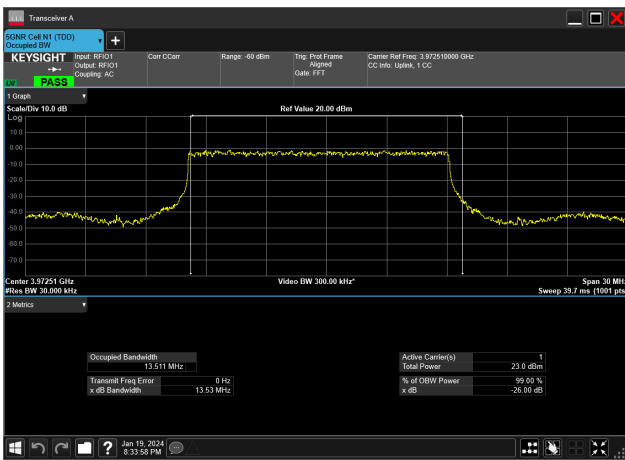

15MHz_30kHz_3972.5MHz_DFT-s-OFDM PI/2 BPSK_RB36@0&13.511 MHz