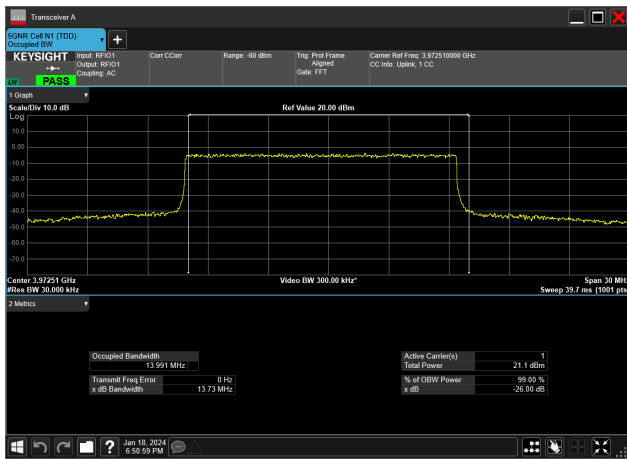

15MHz_15kHz_3972.5MHz_DFT-s-OFDM 64 QAM_RB75@0&13.991 MHz