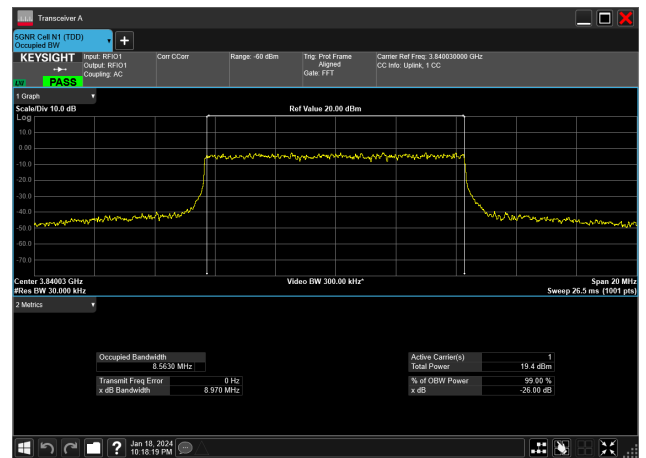

10MHz_30kHz_3840MHz_CP-OFDM 64 QAM_RB24@0&8.574 MHz

10MHz_30kHz_3840MHz_CP-OFDM QPSK_RB24@0&8.569 MHz

10MHz_30kHz_3840MHz_DFT-s-OFDM 16 QAM_RB24@0&8.577 MHz

10MHz_30kHz_3840MHz_DFT-s-OFDM 256 QAM_RB24@0&8.563 MHz