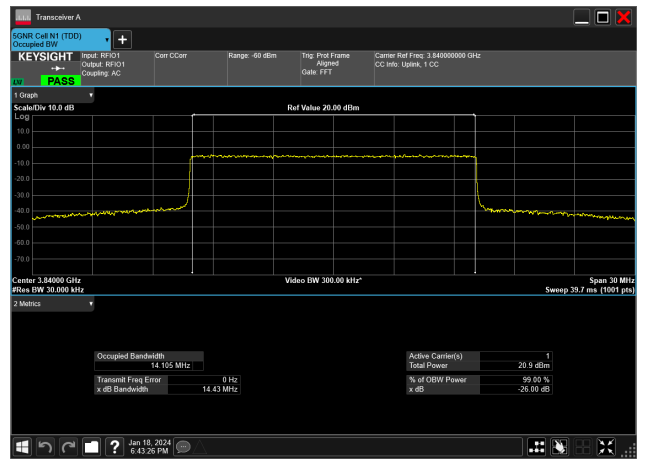

15MHz_15kHz_3840MHz_CP-OFDM 16 QAM_RB79@0&14.105 MHz