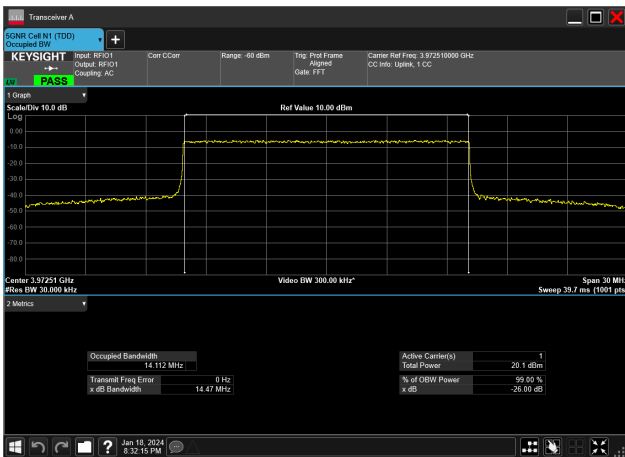

15MHz_15kHz_3972.5MHz_CP-OFDM 64 QAM_RB79@0&14.112 MHz