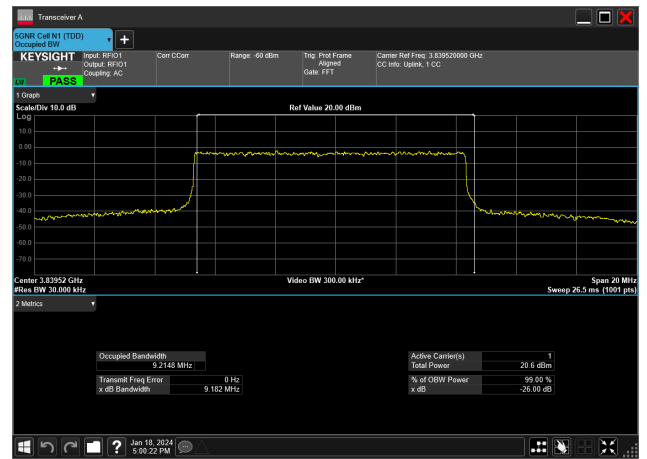

10MHz_15kHz_3840MHz_DFT-s-OFDM 64 QAM_RB50@0&9.215 MHz