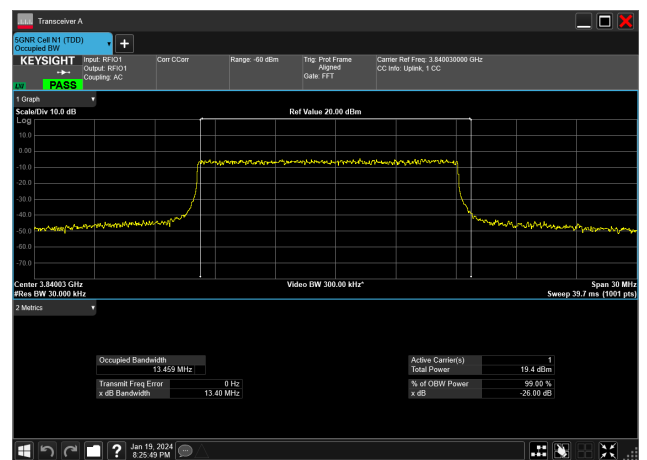

15MHz_30kHz_3840MHz_DFT-s-OFDM PI/2 BPSK_RB36@0&13.394 MHz

15MHz_30kHz_3840MHz_DFT-s-OFDM 256 QAM_RB36@0&13.459 MHz