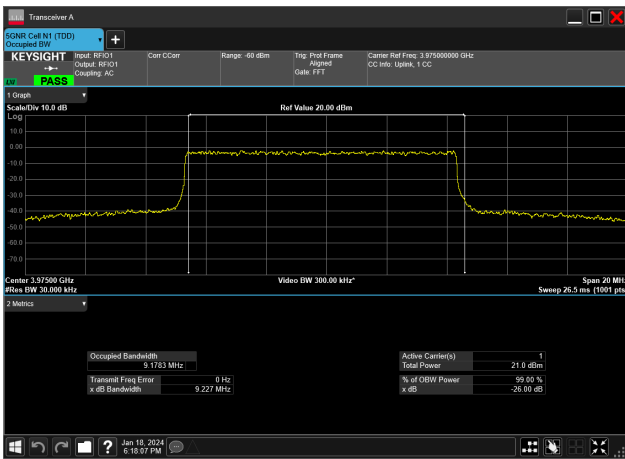

10MHz_15kHz_3975MHz_DFT-s-OFDM 64 QAM_RB50@0&9.178 MHz