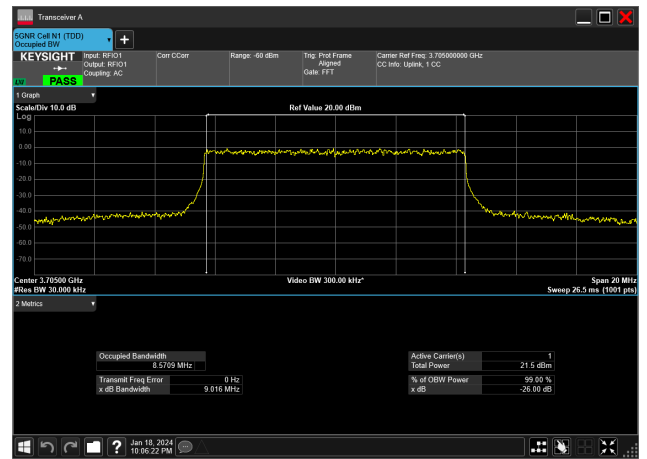

10MHz_30kHz_3705MHz_DFT-s-OFDM 16 QAM_RB24@0&8.571 MHz