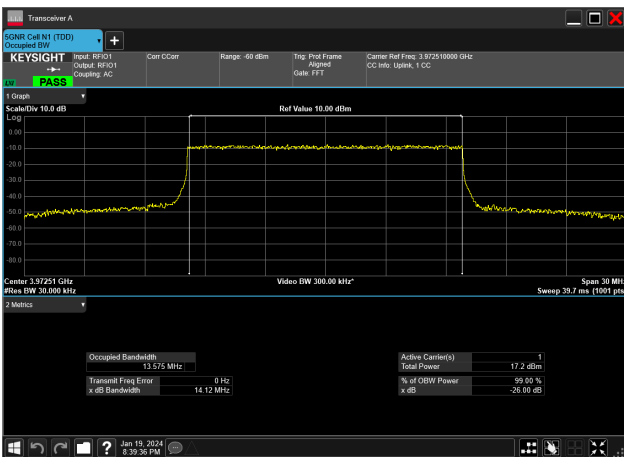

15MHz_30kHz_3972.5MHz_CP-OFDM QPSK_RB38@0&13.568 MHz

15MHz_30kHz_3972.5MHz_CP-OFDM 256 QAM_RB38@0&13.575 MHz