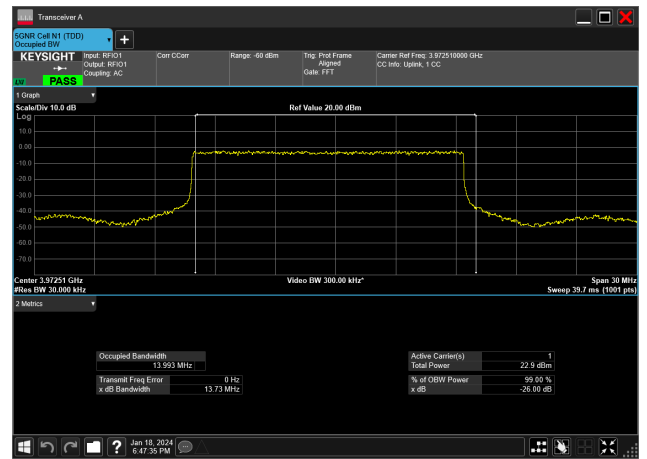

15MHz_15kHz_3972.5MHz_DFT-s-OFDM 16 QAM_RB75@0&13.993 MHz