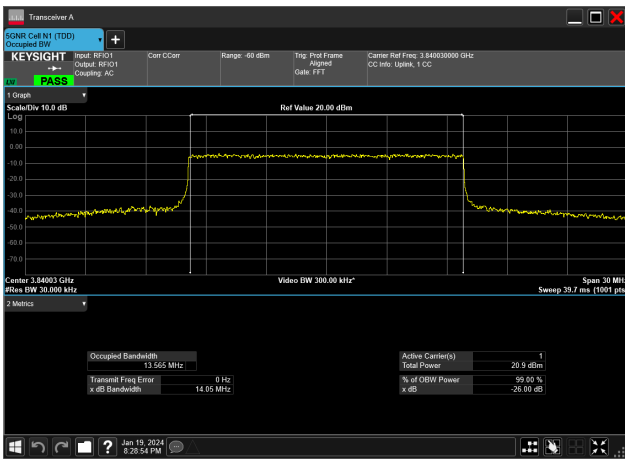

15MHz_30kHz_3840MHz_CP-OFDM 16 QAM_RB38@0&13.565 MHz