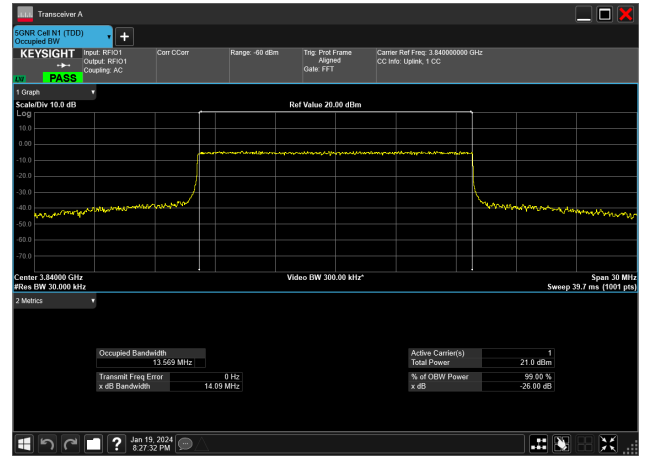

15MHz_30kHz_3840MHz_CP-OFDM 16 QAM_RB38@0&13.565 MHz

15MHz_30kHz_3840MHz_CP-OFDM 256 QAM_RB38@0&13.572 MHz

15MHz_30kHz_3840MHz_CP-OFDM 64 QAM_RB38@0&13.565 MHz

15MHz_30kHz_3840MHz_CP-OFDM QPSK_RB38@0&13.569 MHz