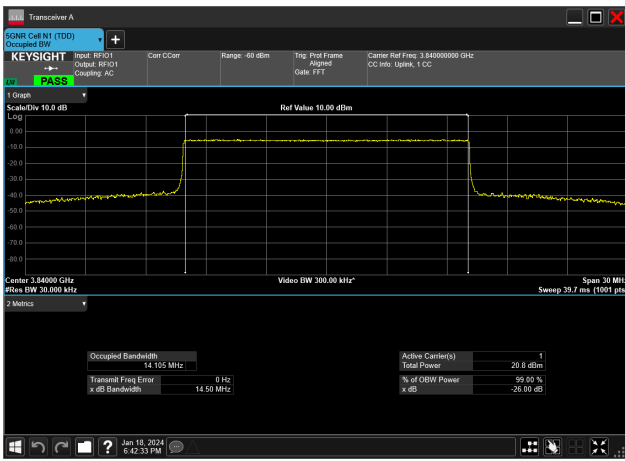

15MHz_15kHz_3840MHz_CP-OFDM QPSK_RB79@0&14.105 MHz