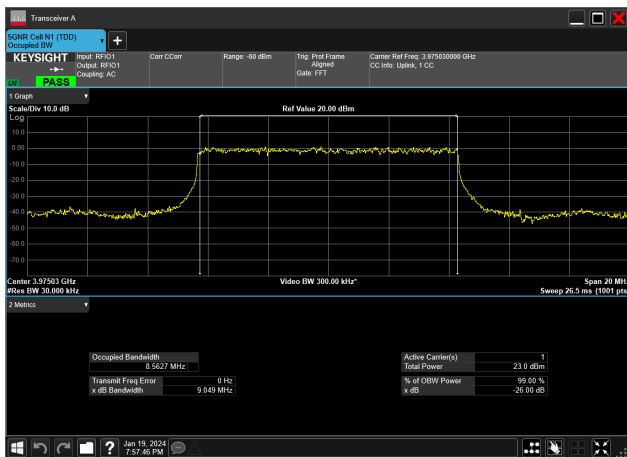

15MHz_15kHz_3707.5MHz_CP-OFDM 16 QAM_RB79@0&14.103 MHz

10MHz_30kHz_3975MHz_DFT-s-OFDM PI/2 BPSK_RB24@0&8.563 MHz