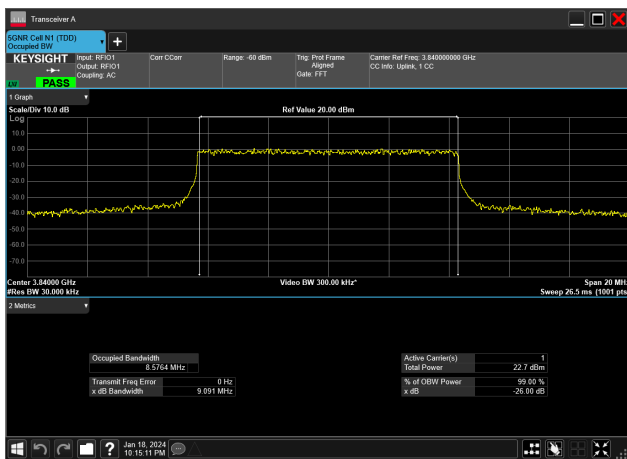

10MHz_30kHz_3840MHz_DFT-s-OFDM QPSK_RB24@0&8.576 MHz