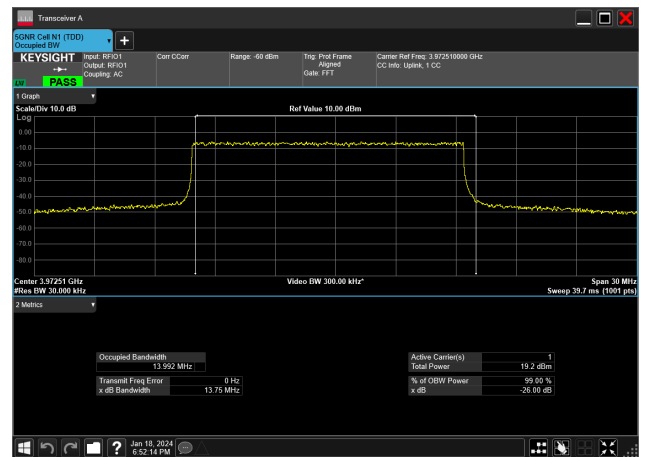

15MHz_15kHz_3972.5MHz_CP-OFDM 64 QAM_RB79@0&14.112 MHz

15MHz_15kHz_3972.5MHz_CP-OFDM QPSK_RB79@0&14.106 MHz

15MHz_15kHz_3972.5MHz_DFT-s-OFDM 16 QAM_RB75@0&13.945 MHz

15MHz_15kHz_3972.5MHz_DFT-s-OFDM 256 QAM_RB75@0&13.992 MHz