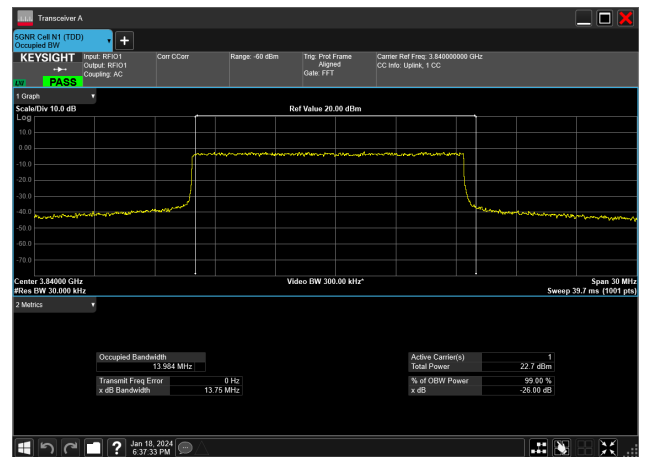

15MHz_15kHz_3972.5MHz_CP-OFDM 256 QAM_RB79@0&14.104 MHz

15MHz_15kHz_3840MHz_DFT-s-OFDM QPSK_RB75@0&13.984 MHz