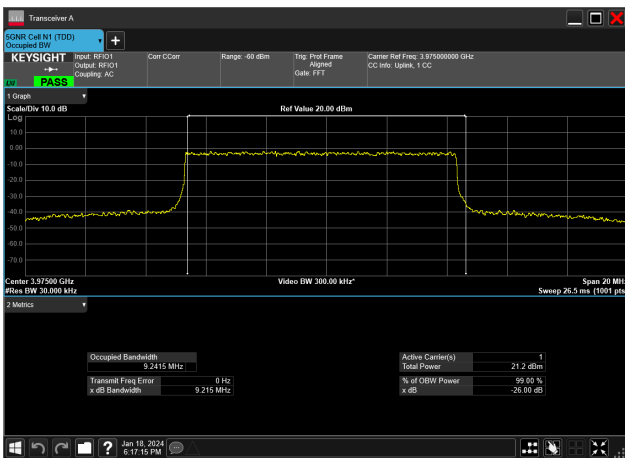

10MHz_15kHz_3975MHz_DFT-s-OFDM 64 QAM_RB50@0&9.178 MHz

10MHz_15kHz_3975MHz_DFT-s-OFDM 16 QAM_RB50@0&9.241 MHz