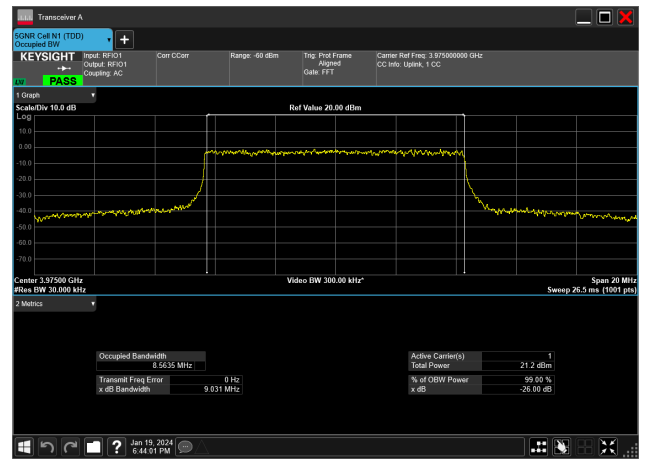

10MHz_30kHz_3975MHz_DFT-s-OFDM 64 QAM_RB24@0&8.563 MHz