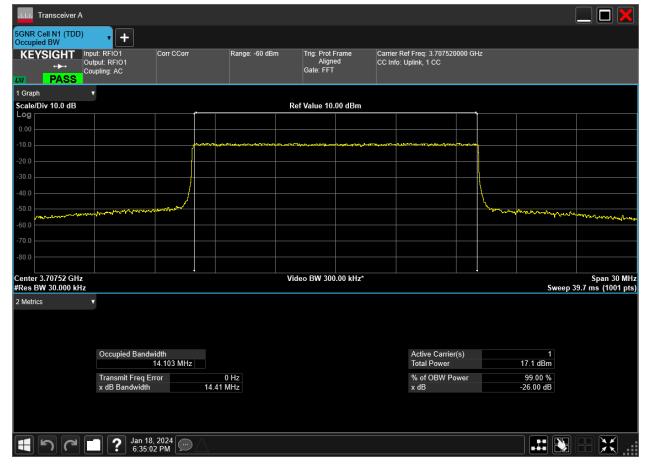

15MHz_15kHz_3707.5MHz_CP-OFDM 256 QAM_RB79@0&14.103 MHz