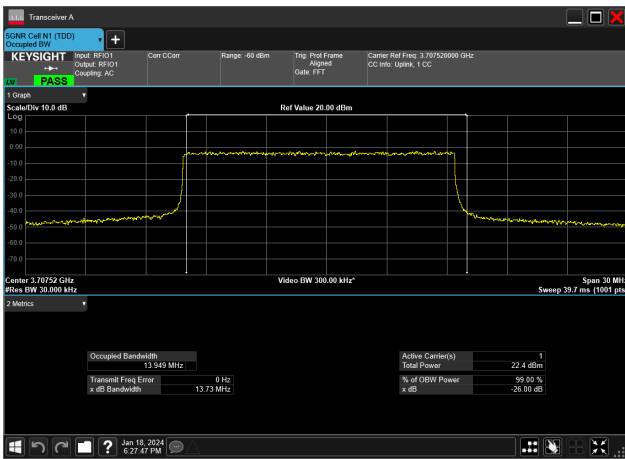

15MHz_15kHz_3707.5MHz_DFT-s-OFDM QPSK_RB75@0&13.949 MHz