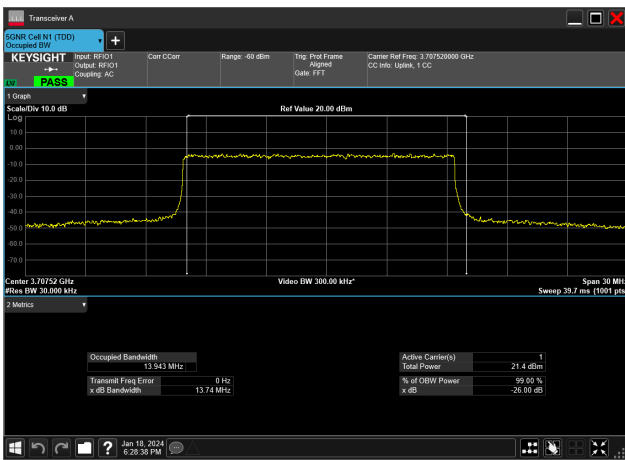

15MHz_15kHz_3707.5MHz_DFT-s-OFDM 64 QAM_RB75@0&13.981 MHz

15MHz_15kHz_3707.5MHz_DFT-s-OFDM 16 QAM_RB75@0&13.943 MHz