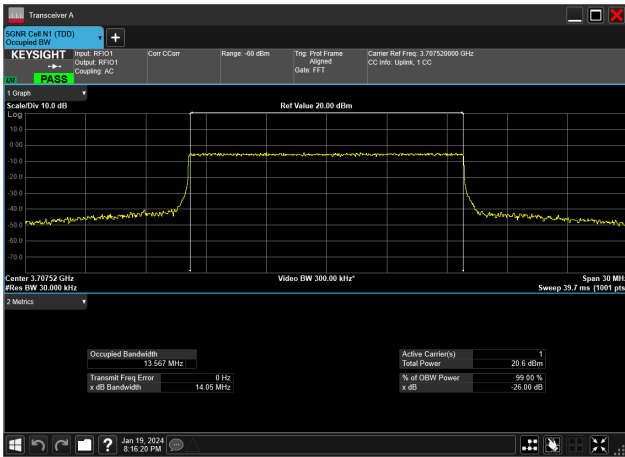

15MHz_30kHz_3707.5MHz_CP-OFDM QPSK_RB38@0&13.567 MHz