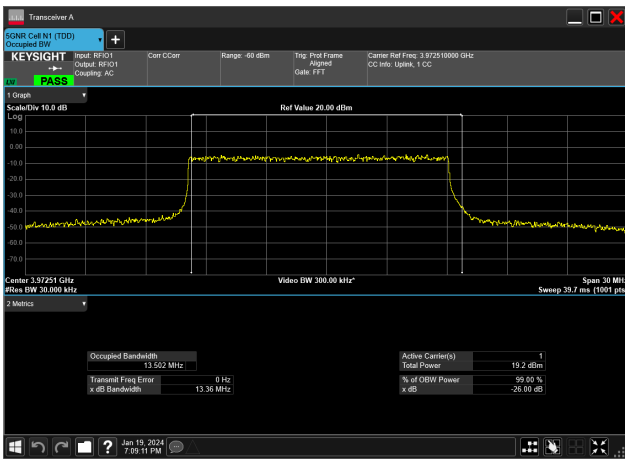

15MHz_30kHz_3972.5MHz_DFT-s-OFDM 256 QAM_RB36@0&13.502 MHz