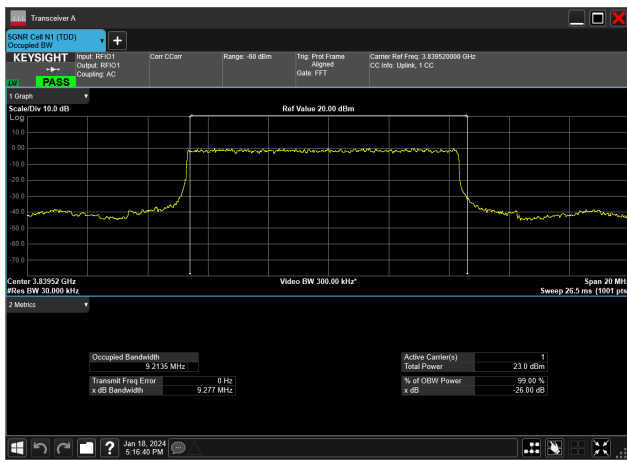

10MHz_15kHz_3975MHz_CP-OFDM 16 QAM_RB52@0&9.286 MHz

10MHz_15kHz_3840MHz_DFT-s-OFDM PI/2 BPSK_RB50@0&9.213 MHz