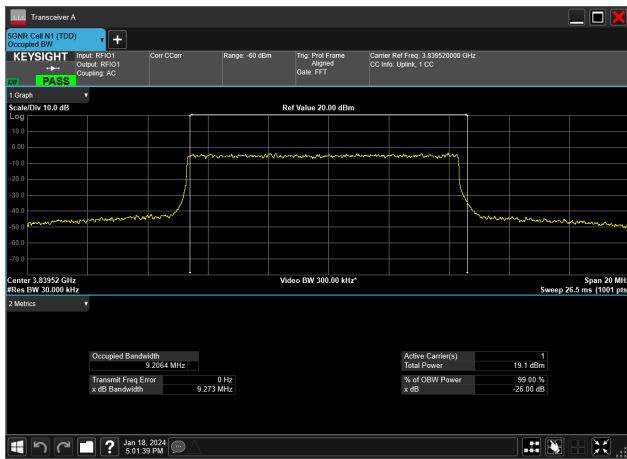

10MHz_15kHz_3840MHz_DFT-s-OFDM 256 QAM_RB50@0&9.206 MHz