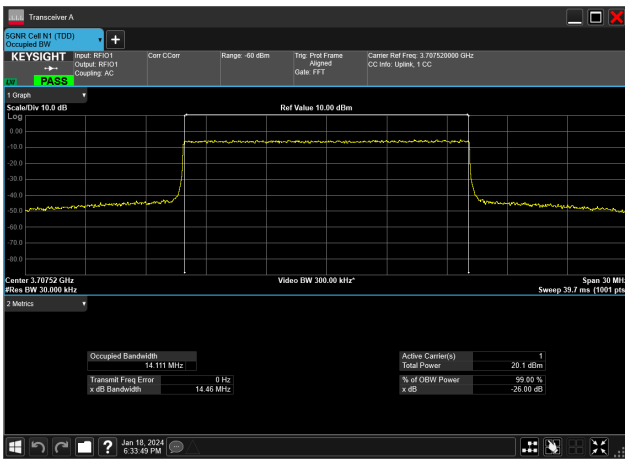

15MHz_15kHz_3707.5MHz_CP-OFDM 64 QAM_RB79@0&14.111 MHz