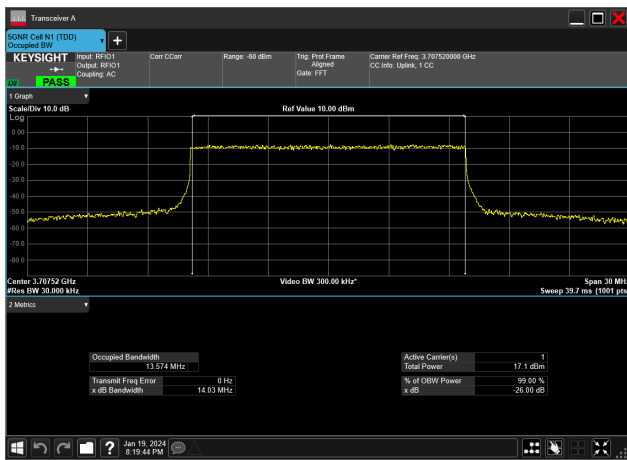

15MHz_30kHz_3707.5MHz_CP-OFDM QPSK_RB38@0&13.567 MHz

15MHz_30kHz_3707.5MHz_CP-OFDM 256 QAM_RB38@0&13.574 MHz