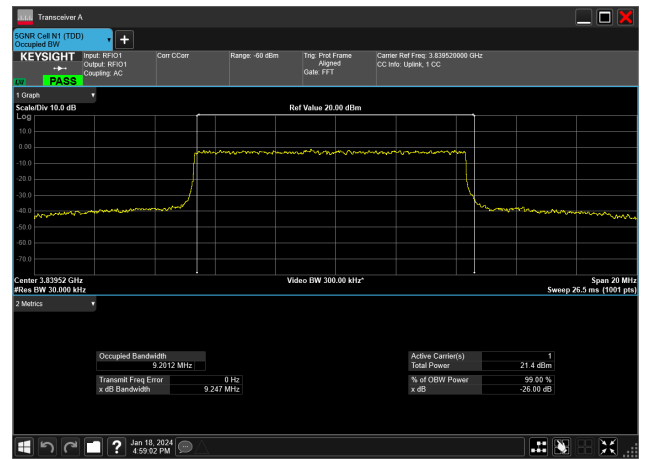

10MHz_15kHz_3840MHz_CP-OFDM 256 QAM_RB52@0&9.283 MHz

10MHz_15kHz_3840MHz_CP-OFDM 64 QAM_RB52@0&9.284 MHz

10MHz_15kHz_3840MHz_CP-OFDM QPSK_RB52@0&9.286 MHz

10MHz_15kHz_3840MHz_DFT-s-OFDM 16 QAM_RB50@0&9.201 MHz