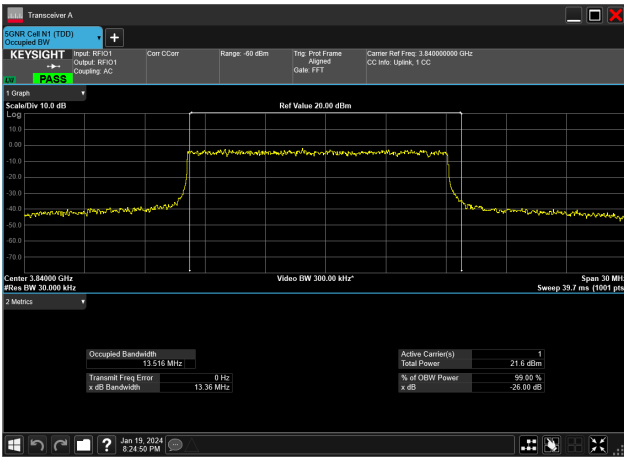

15MHz_30kHz_3840MHz_DFT-s-OFDM 64 QAM_RB36@0&13.516 MHz