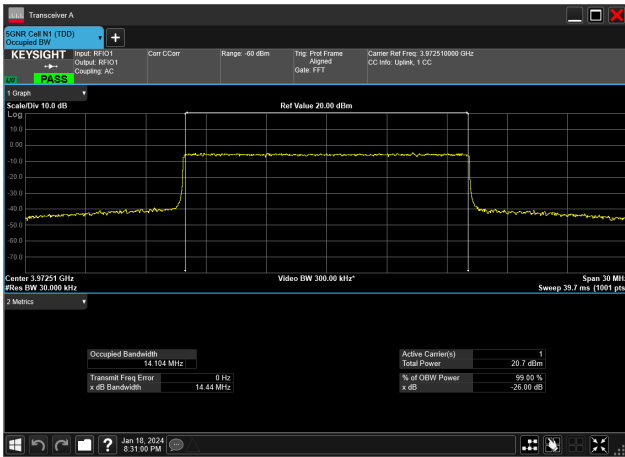

15MHz_15kHz_3972.5MHz_CP-OFDM 16 QAM_RB79@0&14.104 MHz