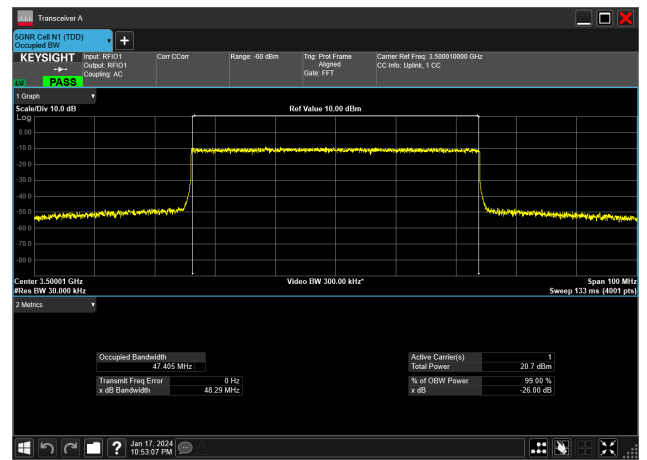

50MHz_30kHz_3500MHz_DFT-s-OFDM 16 QAM_RB128@0&46.910 MHz

50MHz_30kHz_3500MHz_CP-OFDM 64 QAM_RB133@0&47.405 MHz