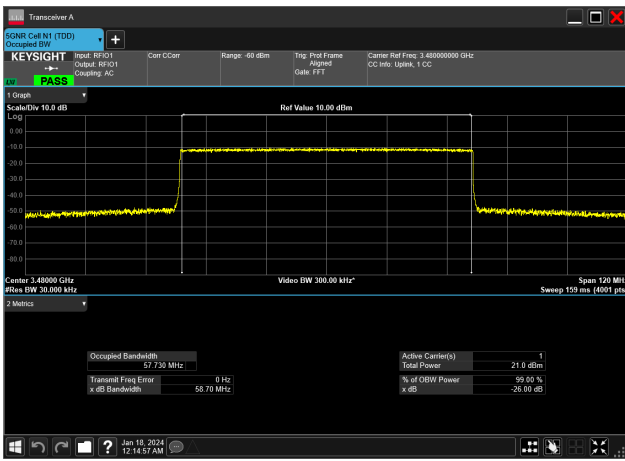

60MHz_30kHz_3480MHz_CP-OFDM QPSK_RB162@0&57.730 MHz