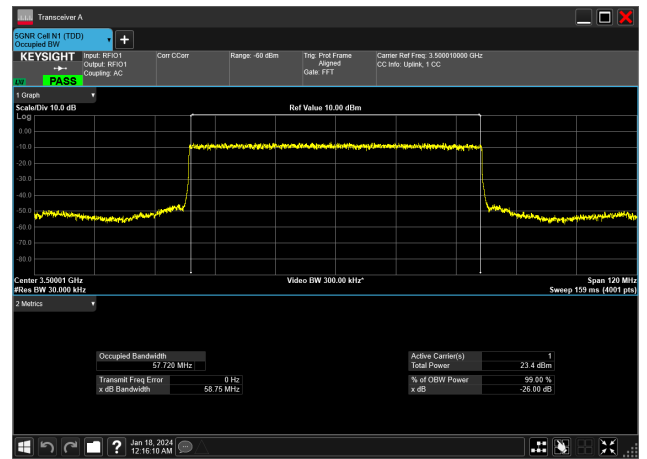

60MHz_30kHz_3500MHz_DFT-s-OFDM PI/2 BPSK_RB162@0&57.720 MHz