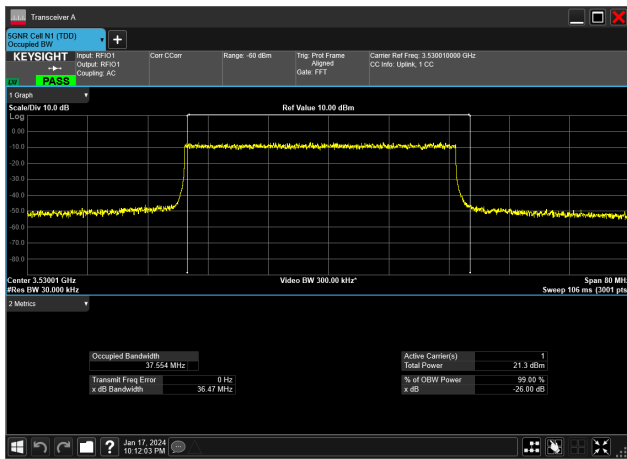

40MHz_30kHz_3530MHz_DFT-s-OFDM 64 QAM_RB100@0&37.554 MHz