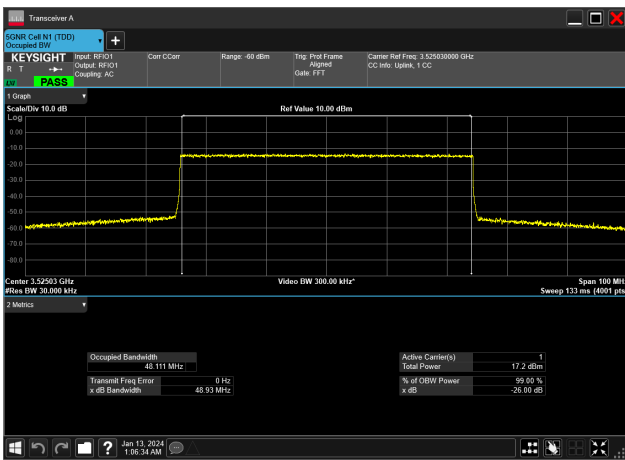

50MHz_15kHz_3525MHz_CP-OFDM QPSK_RB270@0&48.113 MHz

50MHz_15kHz_3525MHz_CP-OFDM 256 QAM_RB270@0&48.111 MHz