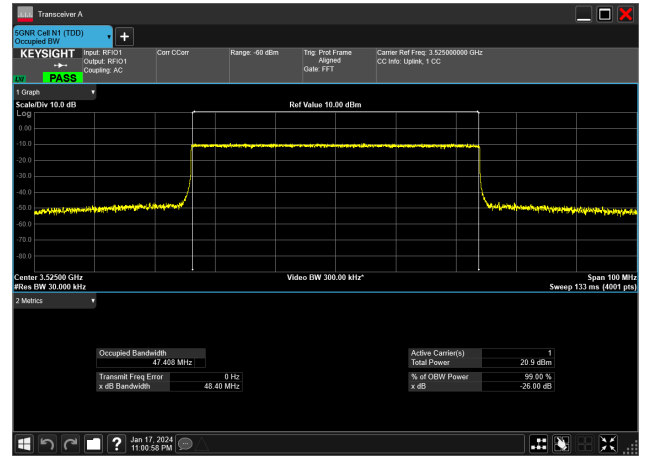

50MHz_30kHz_3525MHz_CP-OFDM 16 QAM_RB133@0&47.415 MHz

50MHz_30kHz_3525MHz_CP-OFDM 256 QAM_RB133@0&47.362 MHz

50MHz_30kHz_3525MHz_CP-OFDM 64 QAM_RB133@0&47.408 MHz

50MHz_30kHz_3525MHz_CP-OFDM QPSK_RB133@0&47.408 MHz