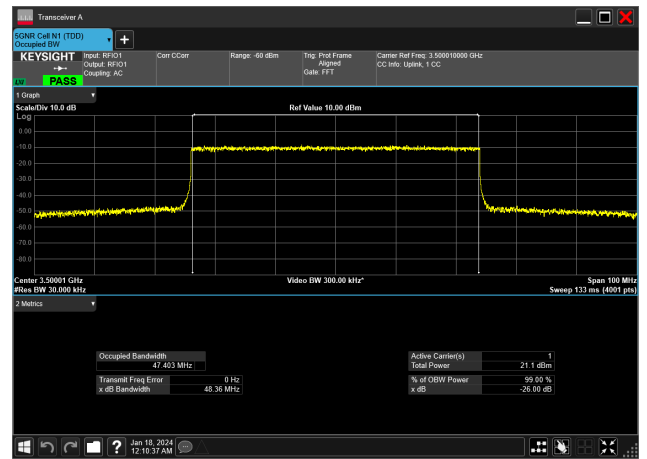

50MHz_30kHz_3475MHz_DFT-s-OFDM 64 QAM_RB128@0&47.004 MHz

50MHz_30kHz_3475MHz_DFT-s-OFDM PI/2 BPSK_RB128@0&47.020 MHz

50MHz_30kHz_3475MHz_DFT-s-OFDM QPSK_RB128@0&47.012 MHz

50MHz_30kHz_3500MHz_CP-OFDM 16 QAM_RB133@0&47.403 MHz