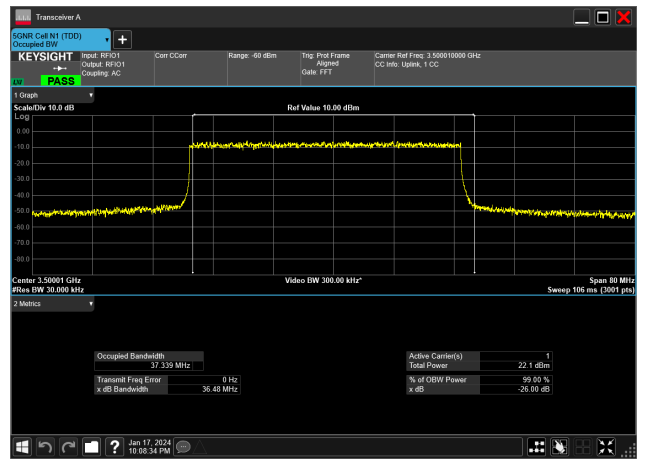

40MHz_30kHz_3500MHz_DFT-s-OFDM 16 QAM_RB100@0&37.339 MHz