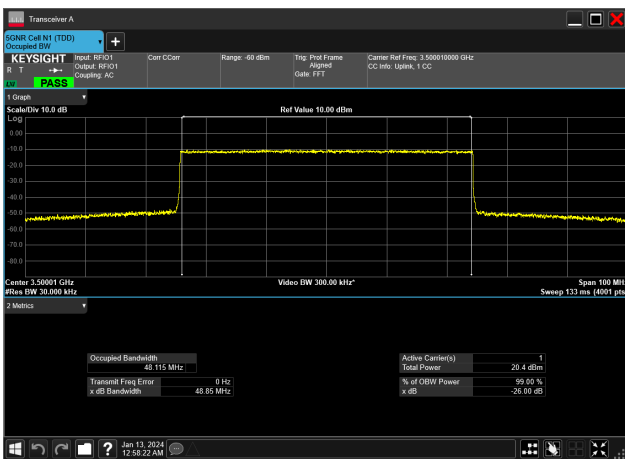

50MHz_15kHz_3500MHz_CP-OFDM 64 QAM_RB270@0&48.115 MHz