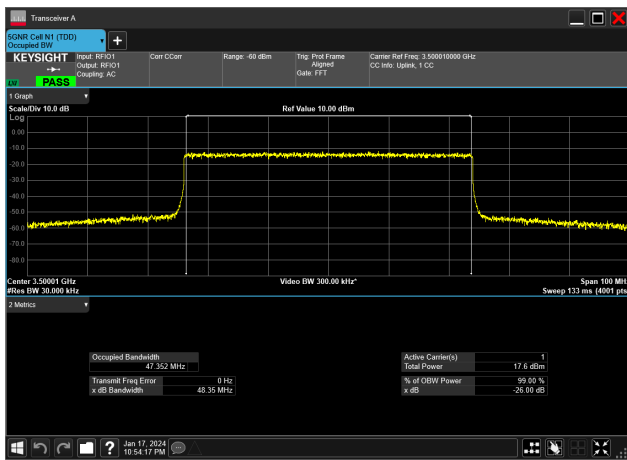

50MHz_30kHz_3500MHz_CP-OFDM QPSK_RB133@0&47.402 MHz

50MHz_30kHz_3500MHz_CP-OFDM 256 QAM_RB133@0&47.352 MHz