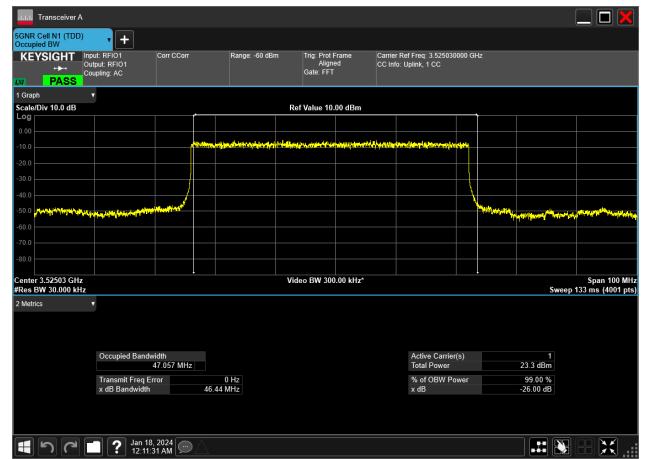

50MHz_30kHz_3525MHz_DFT-s-OFDM 16 QAM_RB128@0&46.918 MHz

50MHz_30kHz_3525MHz_DFT-s-OFDM 256 QAM_RB128@0&47.065 MHz

50MHz_30kHz_3525MHz_DFT-s-OFDM 64 QAM_RB128@0&47.059 MHz

50MHz_30kHz_3525MHz_DFT-s-OFDM PI/2 BPSK_RB128@0&47.057 MHz