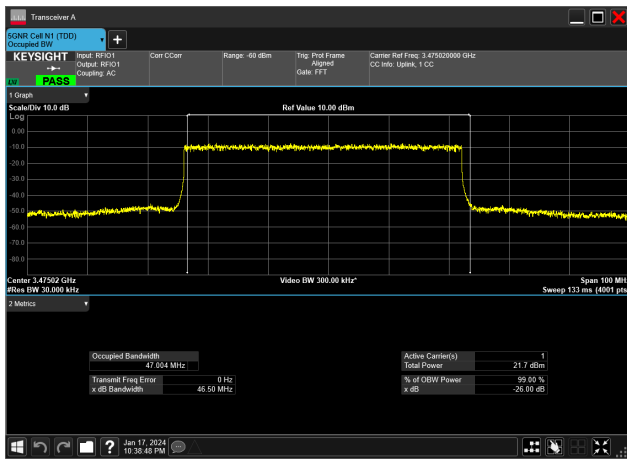

50MHz_30kHz_3475MHz_DFT-s-OFDM 64 QAM_RB128@0&47.004 MHz