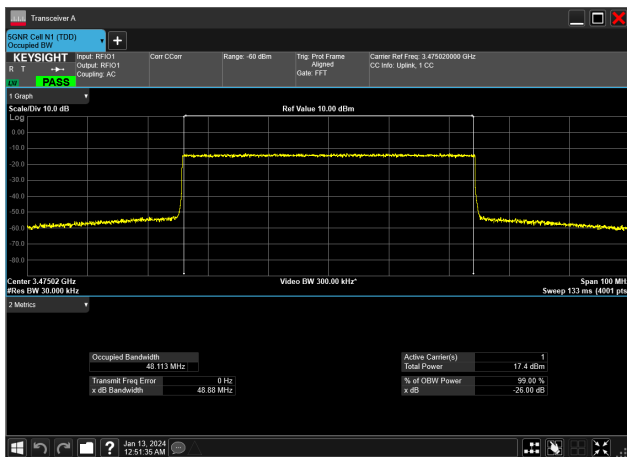

50MHz_15kHz_3475MHz_CP-OFDM QPSK_RB270@0&48.115 MHz

50MHz_15kHz_3475MHz_CP-OFDM 256 QAM_RB270@0&48.113 MHz