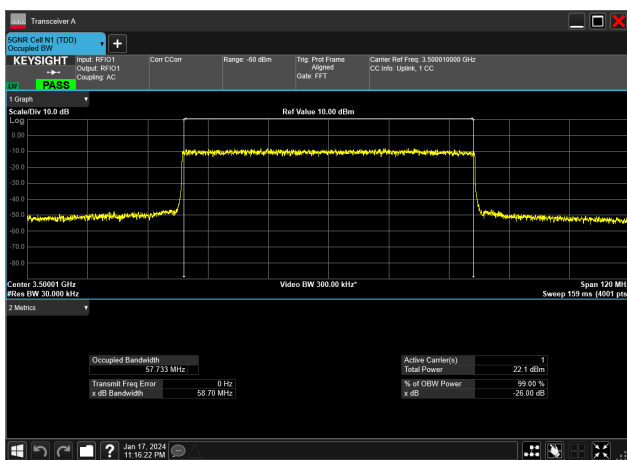

60MHz_30kHz_3500MHz_DFT-s-OFDM 64 QAM_RB162@0&57.726 MHz

60MHz_30kHz_3500MHz_DFT-s-OFDM 16 QAM_RB162@0&57.733 MHz