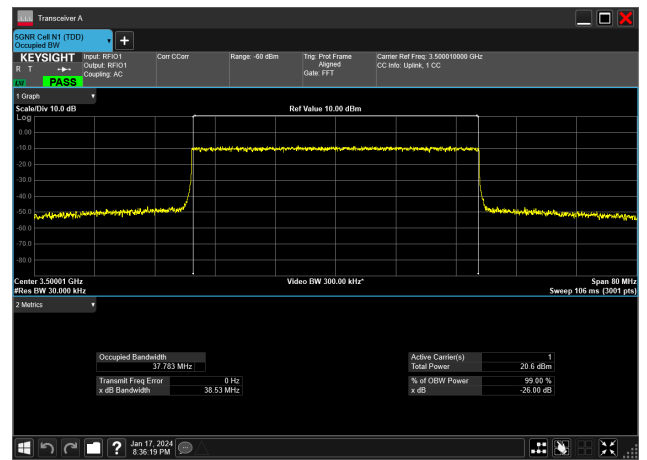

40MHz_30kHz_3470MHz_DFT-s-OFDM QPSK_RB100@0&37.506 MHz

40MHz_30kHz_3500MHz_CP-OFDM 16 QAM_RB106@0&37.780 MHz

40MHz_30kHz_3500MHz_CP-OFDM 256 QAM_RB106@0&37.778 MHz

40MHz_30kHz_3500MHz_CP-OFDM 64 QAM_RB106@0&37.783 MHz