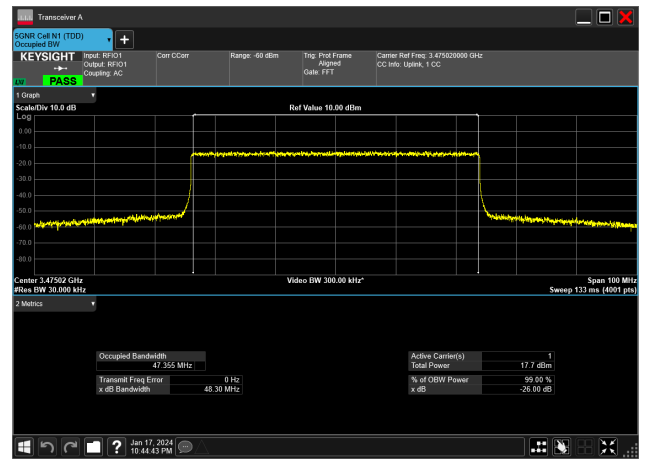

50MHz_15kHz_3525MHz_DFT-s-OFDM PI/2 BPSK_RB270@0&48.160 MHz

50MHz_15kHz_3525MHz_DFT-s-OFDM QPSK_RB270@0&48.158 MHz

50MHz_30kHz_3475MHz_CP-OFDM 16 QAM_RB133@0&47.410 MHz

50MHz_30kHz_3475MHz_CP-OFDM 256 QAM_RB133@0&47.355 MHz