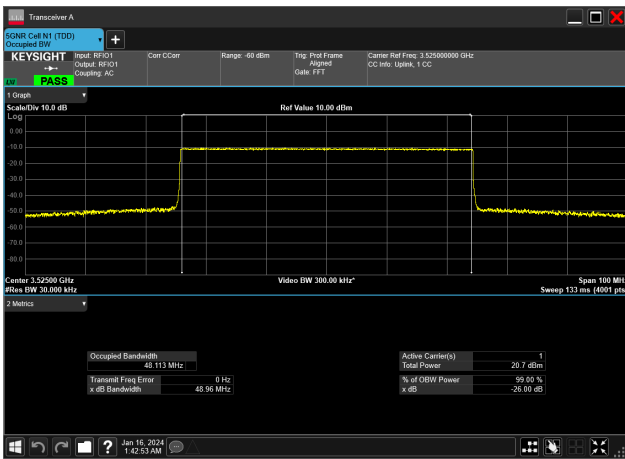

50MHz_15kHz_3525MHz_CP-OFDM QPSK_RB270@0&48.113 MHz