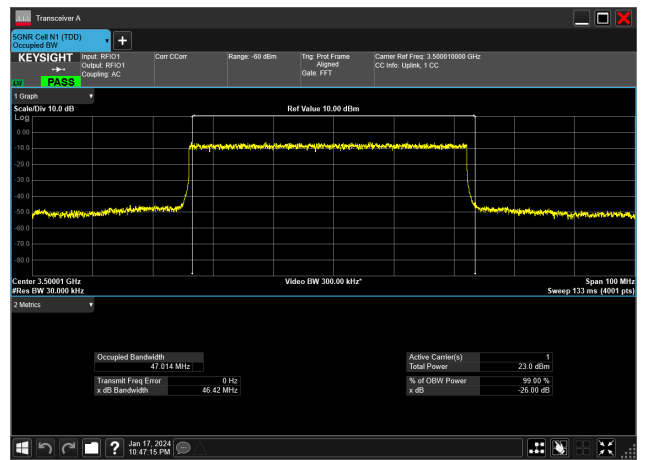

50MHz_30kHz_3500MHz_DFT-s-OFDM 256 QAM_RB128@0&47.054 MHz

50MHz_30kHz_3500MHz_DFT-s-OFDM 64 QAM_RB128@0&47.005 MHz

50MHz_30kHz_3500MHz_DFT-s-OFDM PI/2 BPSK_RB128@0&47.013 MHz

50MHz_30kHz_3500MHz_DFT-s-OFDM QPSK_RB128@0&47.014 MHz