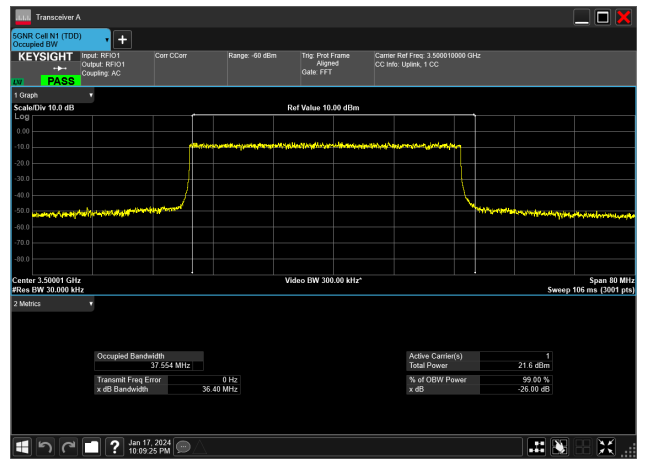

40MHz_30kHz_3500MHz_CP-OFDM QPSK_RB106@0&37.778 MHz

40MHz_30kHz_3500MHz_DFT-s-OFDM 16 QAM_RB100@0&37.339 MHz

40MHz_30kHz_3500MHz_DFT-s-OFDM 256 QAM_RB100@0&37.463 MHz

40MHz_30kHz_3500MHz_DFT-s-OFDM 64 QAM_RB100@0&37.554 MHz