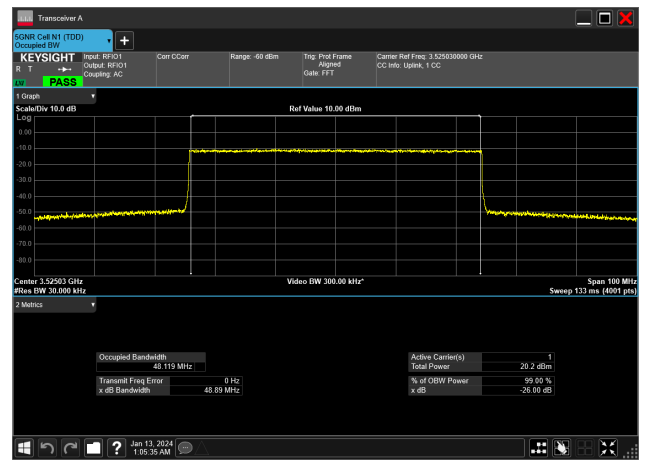

50MHz_15kHz_3500MHz_DFT-s-OFDM QPSK_RB270@0&48.124 MHz

50MHz_15kHz_3525MHz_CP-OFDM 16 QAM_RB270@0&48.117 MHz

50MHz_15kHz_3525MHz_CP-OFDM 256 QAM_RB270@0&48.111 MHz

50MHz_15kHz_3525MHz_CP-OFDM 64 QAM_RB270@0&48.119 MHz