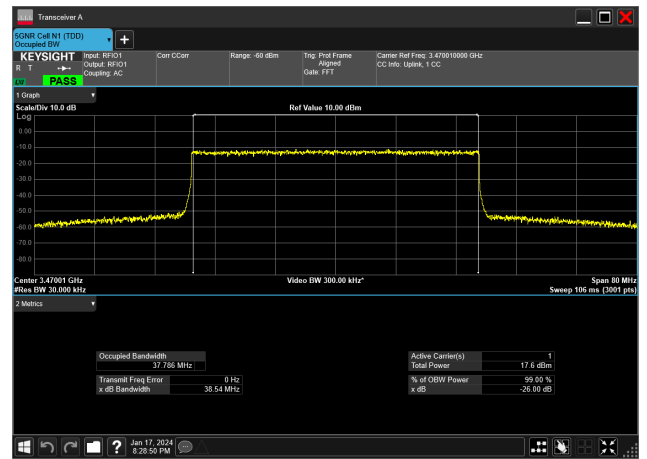

40MHz_30kHz_3470MHz_CP-OFDM 16 QAM_RB106@0&37.783 MHz

40MHz_30kHz_3470MHz_CP-OFDM 256 QAM_RB106@0&37.786 MHz

40MHz_30kHz_3470MHz_CP-OFDM 64 QAM_RB106@0&37.785 MHz

40MHz_30kHz_3470MHz_CP-OFDM QPSK_RB106@0&37.779 MHz