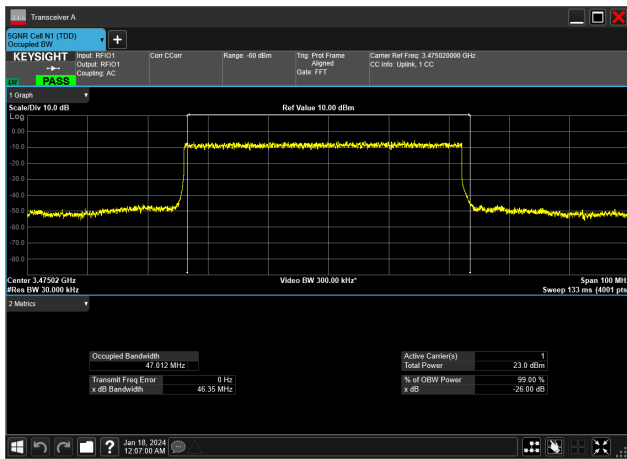

50MHz_30kHz_3475MHz_DFT-s-OFDM QPSK_RB128@0&47.012 MHz