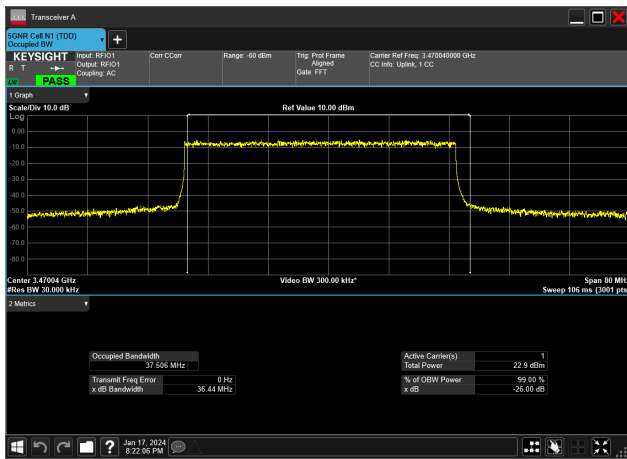

40MHz_30kHz_3470MHz_DFT-s-OFDM QPSK_RB100@0&37.506 MHz