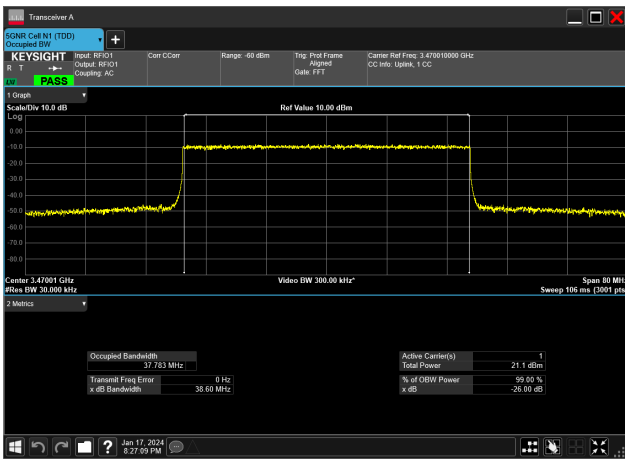

40MHz_30kHz_3470MHz_CP-OFDM 16 QAM_RB106@0&37.783 MHz

40MHz_30kHz_3470MHz_CP-OFDM 256 QAM_RB106@0&37.786 MHz

40MHz_30kHz_3470MHz_CP-OFDM 64 QAM_RB106@0&37.785 MHz

40MHz_30kHz_3470MHz_CP-OFDM QPSK_RB106@0&37.779 MHz