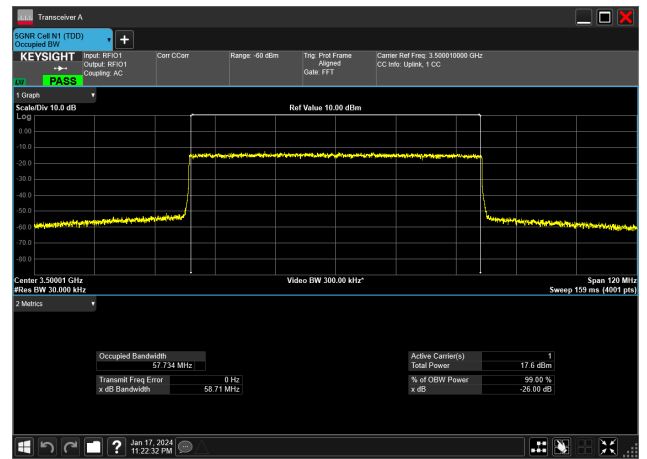

60MHz_30kHz_3480MHz_DFT-s-OFDM PI/2 BPSK_RB162@0&57.723 MHz

60MHz_30kHz_3480MHz_DFT-s-OFDM QPSK_RB162@0&57.729 MHz

60MHz_30kHz_3500MHz_CP-OFDM 16 QAM_RB162@0&57.685 MHz

60MHz_30kHz_3500MHz_CP-OFDM 256 QAM_RB162@0&57.734 MHz