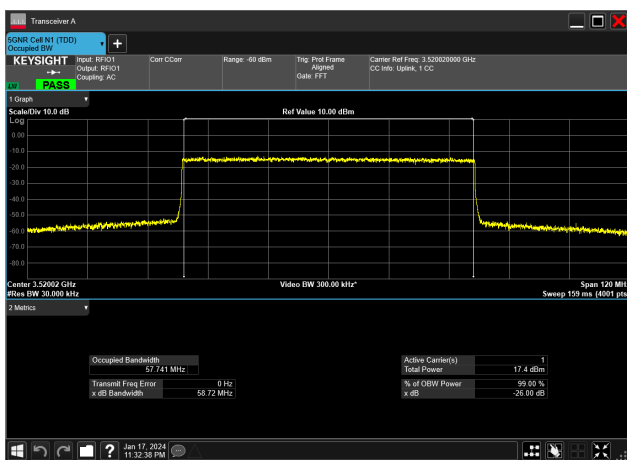

60MHz_30kHz_3520MHz_CP-OFDM 256 QAM_RB162@0&57.741 MHz