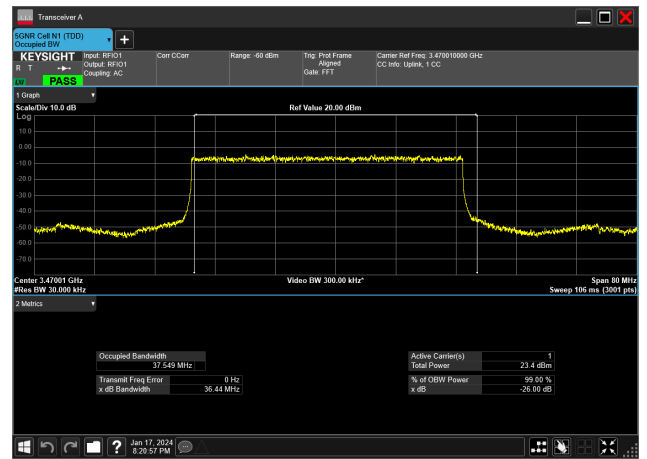

40MHz_30kHz_3470MHz_DFT-s-OFDM 16 QAM_RB100@0&37.339 MHz

40MHz_30kHz_3470MHz_DFT-s-OFDM 256 QAM_RB100@0&37.453 MHz

40MHz_30kHz_3470MHz_DFT-s-OFDM 64 QAM_RB100@0&37.393 MHz

40MHz_30kHz_3470MHz_DFT-s-OFDM PI/2 BPSK_RB100@0&37.549 MHz