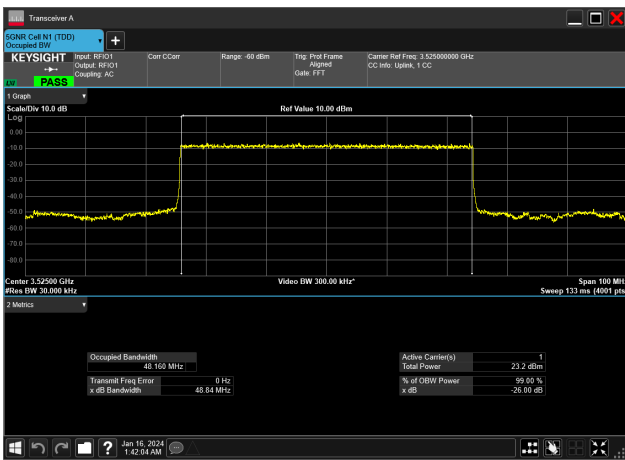

50MHz_30kHz_3475MHz_CP-OFDM 16 QAM_RB133@0&47.410 MHz

50MHz_15kHz_3525MHz_DFT-s-OFDM PI/2 BPSK_RB270@0&48.160 MHz