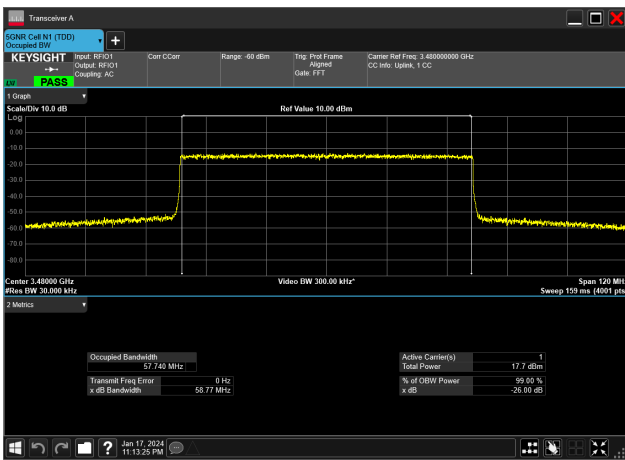

60MHz_30kHz_3480MHz_CP-OFDM QPSK_RB162@0&57.730 MHz

60MHz_30kHz_3480MHz_CP-OFDM 256 QAM_RB162@0&57.740 MHz