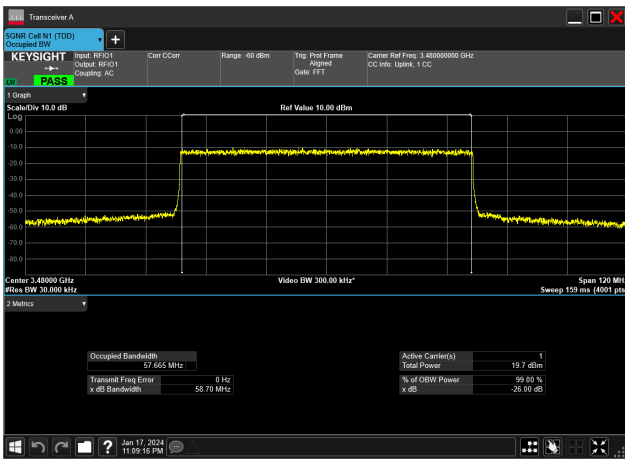

60MHz_30kHz_3480MHz_DFT-s-OFDM 256 QAM_RB162@0&57.665 MHz