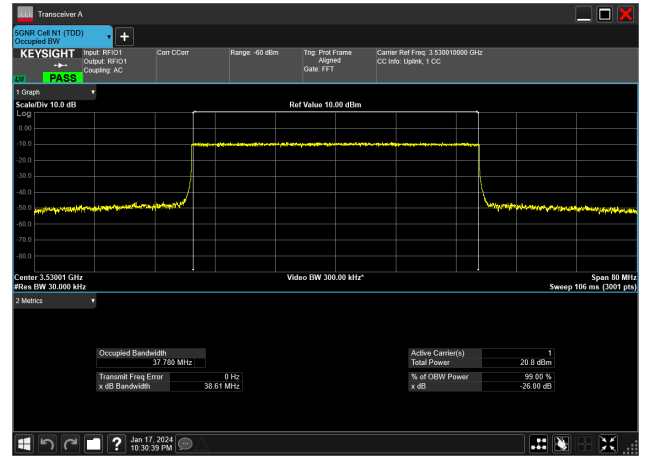

40MHz_30kHz_3530MHz_CP-OFDM QPSK_RB106@0&37.780 MHz