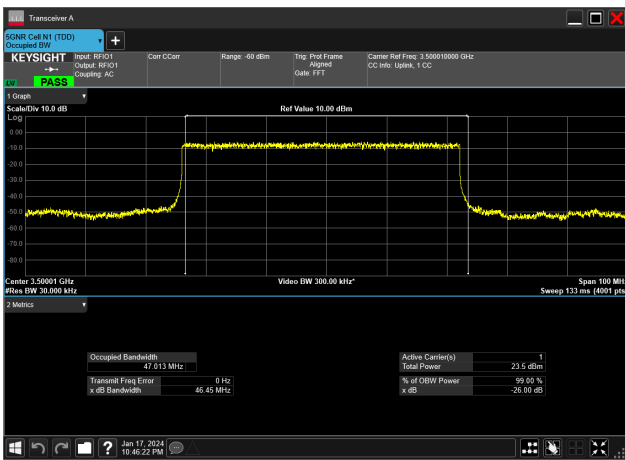

50MHz_30kHz_3525MHz_CP-OFDM 16 QAM_RB133@0&47.415 MHz

50MHz_30kHz_3500MHz_DFT-s-OFDM PI/2 BPSK_RB128@0&47.013 MHz