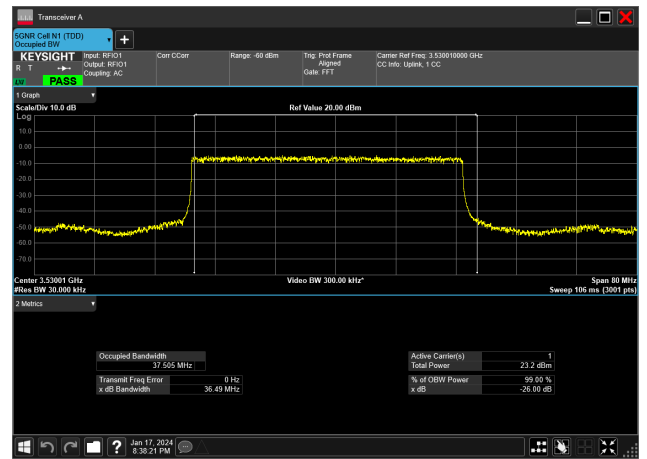

40MHz_30kHz_3530MHz_DFT-s-OFDM PI/2 BPSK_RB100@0&37.505 MHz