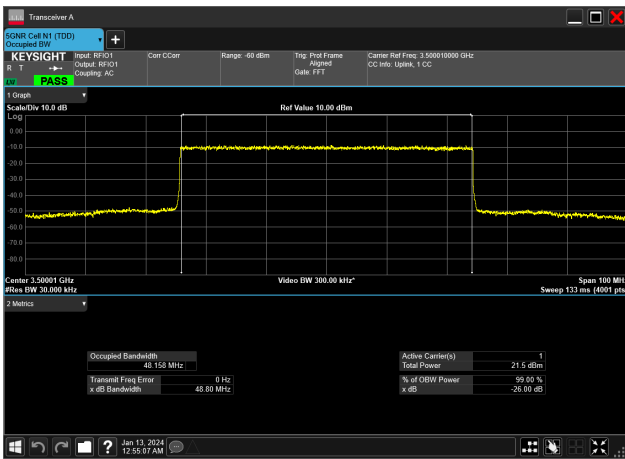

50MHz_15kHz_3500MHz_DFT-s-OFDM 64 QAM_RB270@0&48.158 MHz