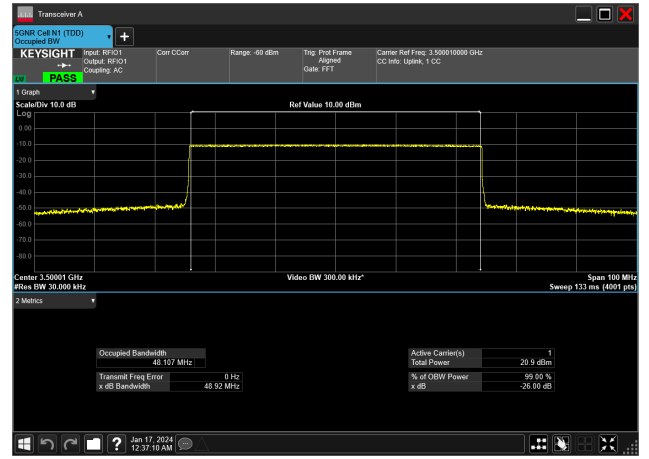

50MHz_15kHz_3500MHz_CP-OFDM 16 QAM_RB270@0&48.112 MHz

50MHz_15kHz_3500MHz_CP-OFDM 256 QAM_RB270@0&48.110 MHz

50MHz_15kHz_3500MHz_CP-OFDM 64 QAM_RB270@0&48.115 MHz

50MHz_15kHz_3500MHz_CP-OFDM QPSK_RB270@0&48.107 MHz