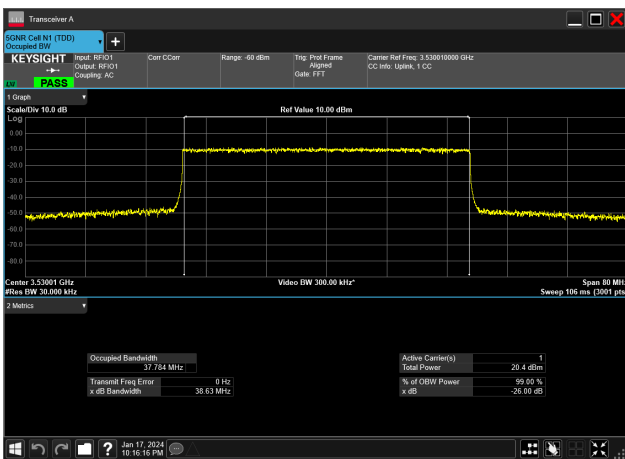

40MHz_30kHz_3530MHz_CP-OFDM 64 QAM_RB106@0&37.784 MHz