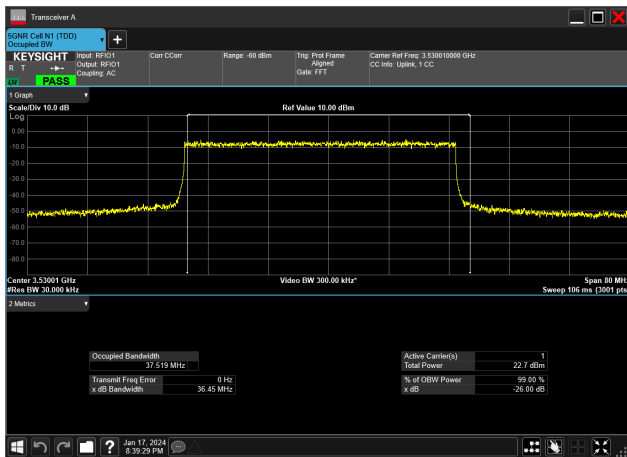

40MHz_30kHz_3530MHz_DFT-s-OFDM QPSK_RB100@0&37.519 MHz