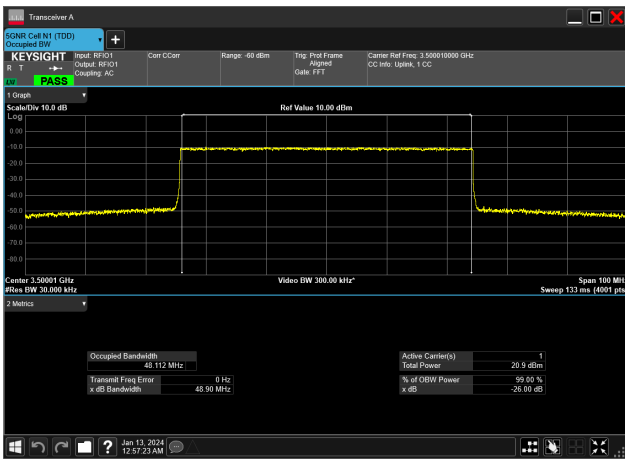

50MHz_15kHz_3500MHz_CP-OFDM 16 QAM_RB270@0&48.112 MHz