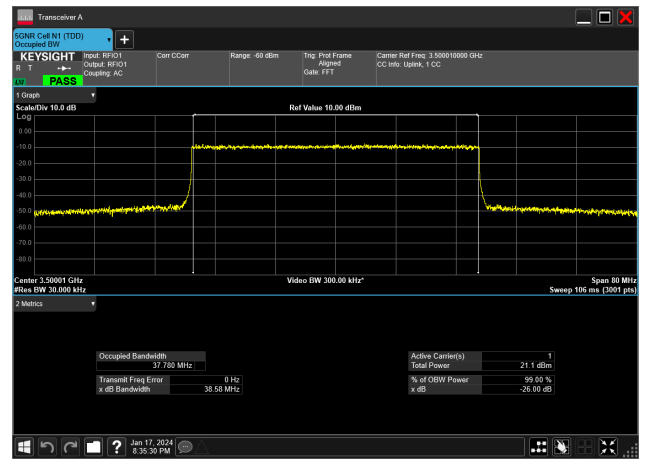

40MHz_30kHz_3500MHz_CP-OFDM 16 QAM_RB106@0&37.780 MHz