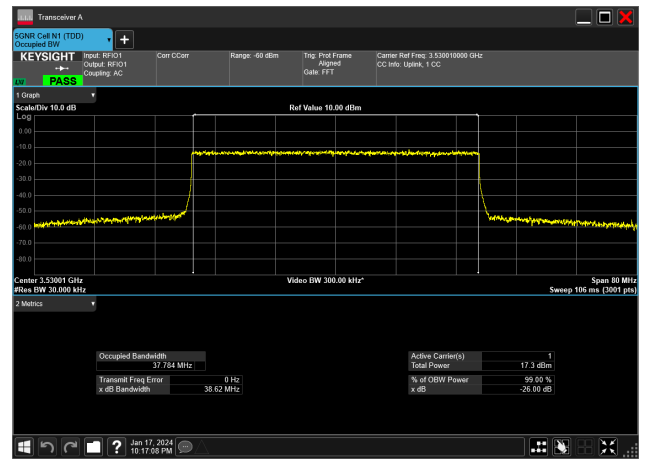

40MHz_30kHz_3500MHz_DFT-s-OFDM PI/2 BPSK_RB100@0&37.563 MHz

40MHz_30kHz_3500MHz_DFT-s-OFDM QPSK_RB100@0&37.391 MHz

40MHz_30kHz_3530MHz_CP-OFDM 16 QAM_RB106@0&37.780 MHz

40MHz_30kHz_3530MHz_CP-OFDM 256 QAM_RB106@0&37.784 MHz