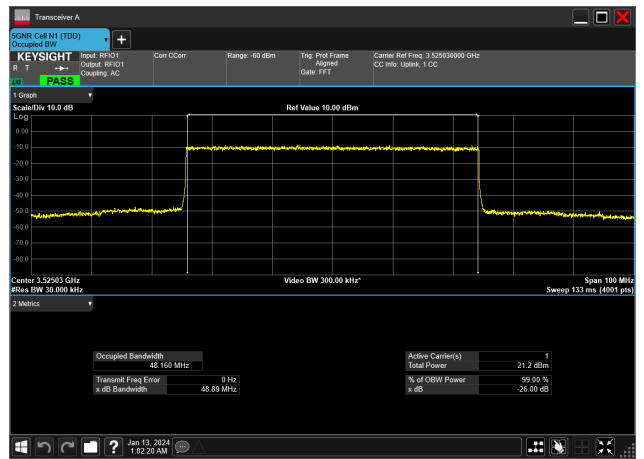

50MHz_15kHz_3525MHz_CP-OFDM QPSK_RB270@0&48.113 MHz

50MHz_15kHz_3525MHz_DFT-s-OFDM 16 QAM_RB270@0&48.113 MHz

50MHz_15kHz_3525MHz_DFT-s-OFDM 256 QAM_RB270@0&48.104 MHz

50MHz_15kHz_3525MHz_DFT-s-OFDM 64 QAM_RB270@0&48.160 MHz