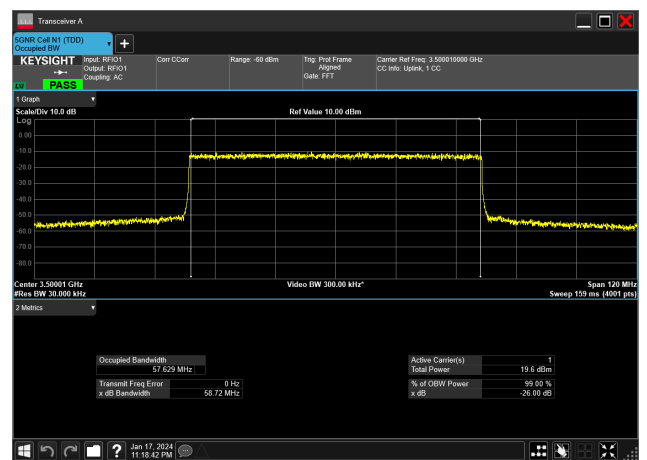

60MHz_30kHz_3500MHz_CP-OFDM 64 QAM_RB162@0&57.720 MHz

60MHz_30kHz_3500MHz_CP-OFDM QPSK_RB162@0&57.730 MHz

60MHz_30kHz_3500MHz_DFT-s-OFDM 16 QAM_RB162@0&57.733 MHz

60MHz_30kHz_3500MHz_DFT-s-OFDM 256 QAM_RB162@0&57.629 MHz