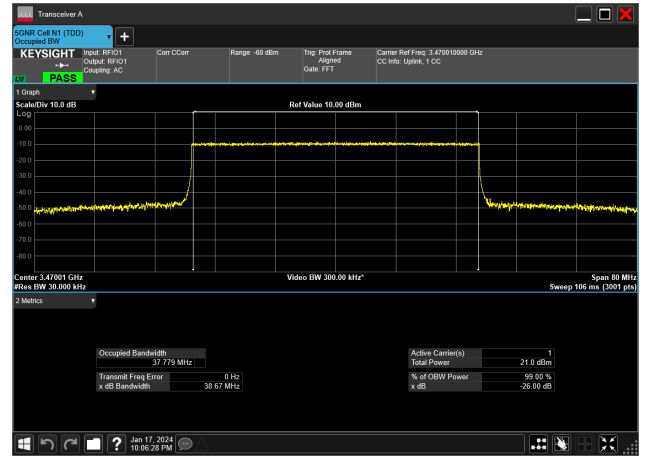

40MHz_30kHz_3470MHz_CP-OFDM 16 QAM_RB106@0&37.783 MHz

40MHz_30kHz_3470MHz_CP-OFDM 256 QAM_RB106@0&37.786 MHz

40MHz_30kHz_3470MHz_CP-OFDM 64 QAM_RB106@0&37.785 MHz

40MHz_30kHz_3470MHz_CP-OFDM QPSK_RB106@0&37.779 MHz