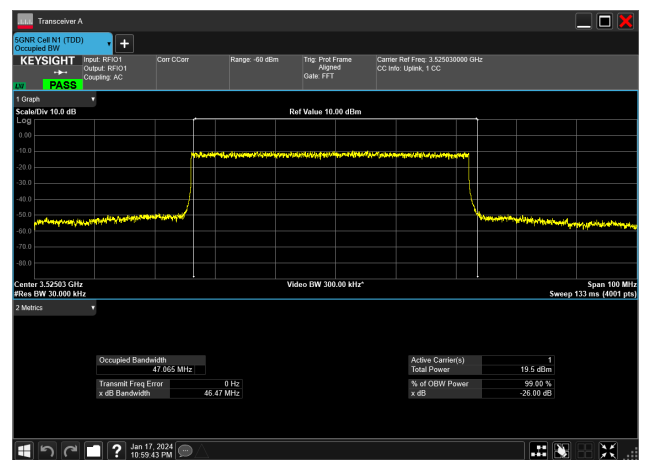

50MHz_30kHz_3525MHz_DFT-s-OFDM PI/2 BPSK_RB128@0&47.057 MHz

50MHz_30kHz_3525MHz_DFT-s-OFDM 256 QAM_RB128@0&47.065 MHz