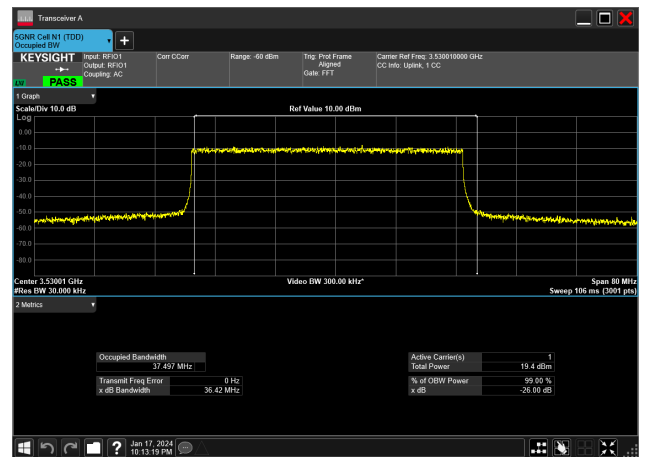

40MHz_30kHz_3530MHz_CP-OFDM 64 QAM_RB106@0&37.784 MHz

40MHz_30kHz_3530MHz_CP-OFDM QPSK_RB106@0&37.780 MHz

40MHz_30kHz_3530MHz_DFT-s-OFDM 16 QAM_RB100@0&37.349 MHz

40MHz_30kHz_3530MHz_DFT-s-OFDM 256 QAM_RB100@0&37.497 MHz