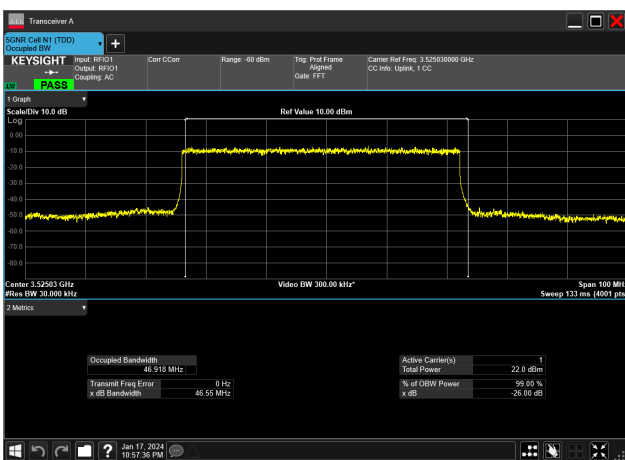

50MHz_30kHz_3525MHz_DFT-s-OFDM 64 QAM_RB128@0&47.059 MHz

50MHz_30kHz_3525MHz_DFT-s-OFDM 16 QAM_RB128@0&46.918 MHz