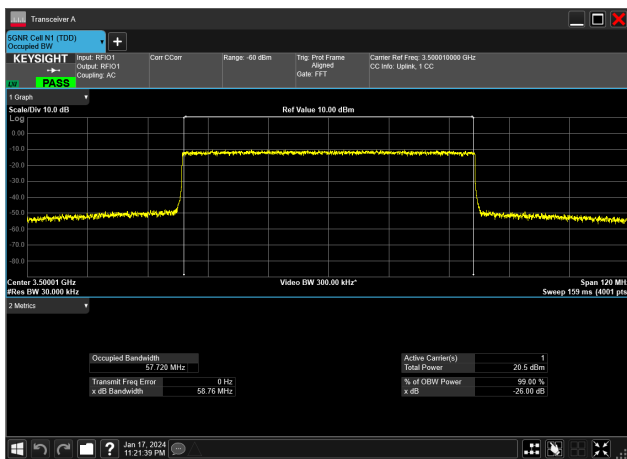

60MHz_30kHz_3500MHz_CP-OFDM 64 QAM_RB162@0&57.720 MHz