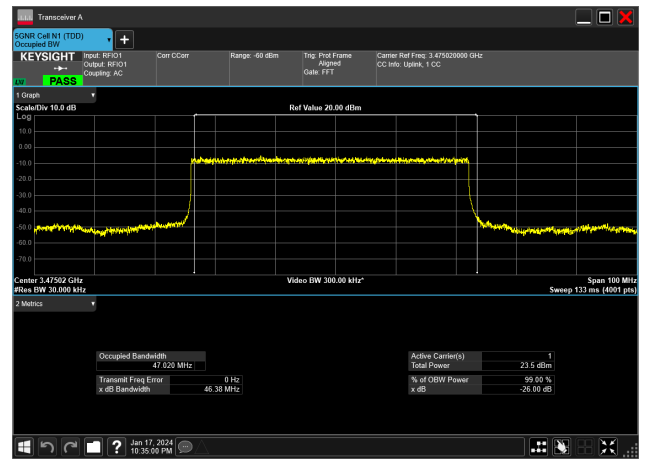

50MHz_30kHz_3475MHz_DFT-s-OFDM PI/2 BPSK_RB128@0&47.020 MHz