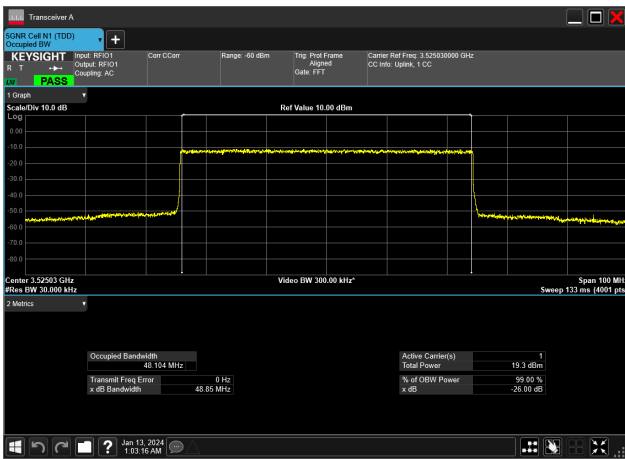

50MHz_15kHz_3525MHz_DFT-s-OFDM 256 QAM_RB270@0&48.104 MHz