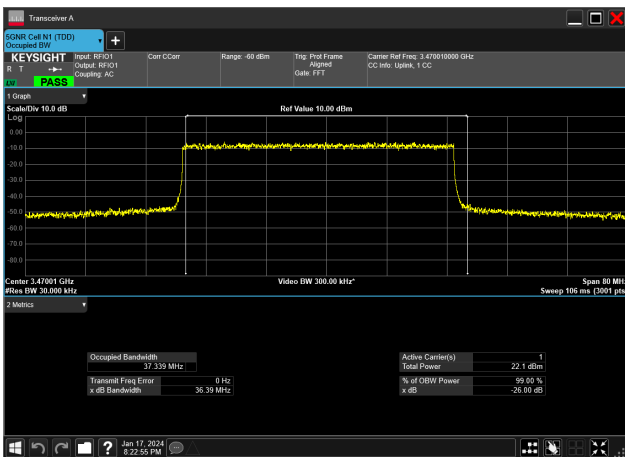

40MHz_30kHz_3470MHz_DFT-s-OFDM 64 QAM_RB100@0&37.393 MHz

40MHz_30kHz_3470MHz_DFT-s-OFDM 16 QAM_RB100@0&37.339 MHz