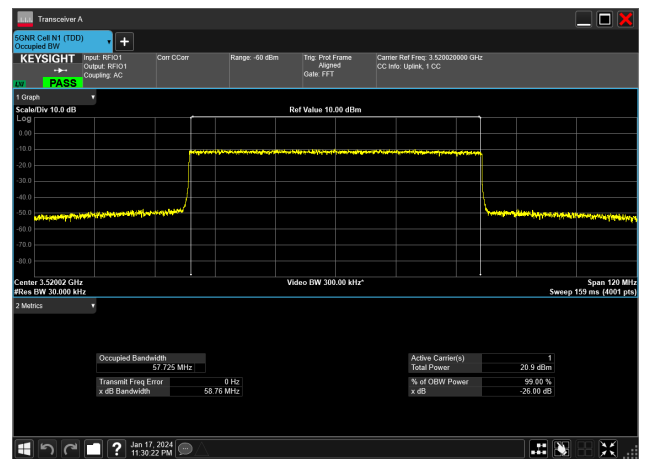

60MHz_30kHz_3500MHz_DFT-s-OFDM 64 QAM_RB162@0&57.726 MHz

60MHz_30kHz_3500MHz_DFT-s-OFDM PI/2 BPSK_RB162@0&57.720 MHz

60MHz_30kHz_3500MHz_DFT-s-OFDM QPSK_RB162@0&57.738 MHz

60MHz_30kHz_3520MHz_CP-OFDM 16 QAM_RB162@0&57.725 MHz