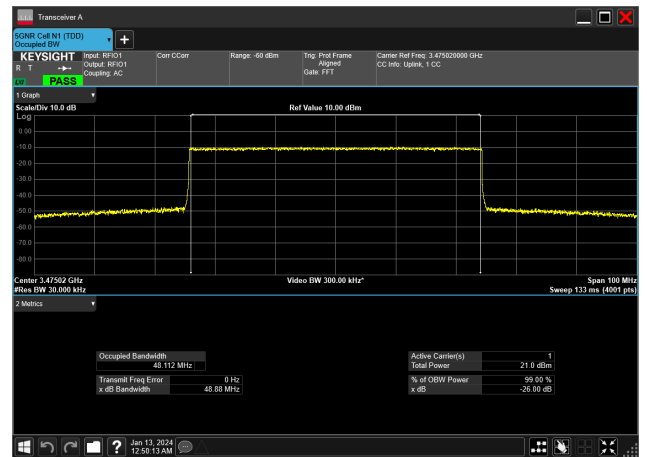

40MHz_30kHz_3530MHz_DFT-s-OFDM 64 QAM_RB100@0&37.554 MHz

40MHz_30kHz_3530MHz_DFT-s-OFDM PI/2 BPSK_RB100@0&37.505 MHz

40MHz_30kHz_3530MHz_DFT-s-OFDM QPSK_RB100@0&37.519 MHz

50MHz_15kHz_3475MHz_CP-OFDM 16 QAM_RB270@0&48.112 MHz