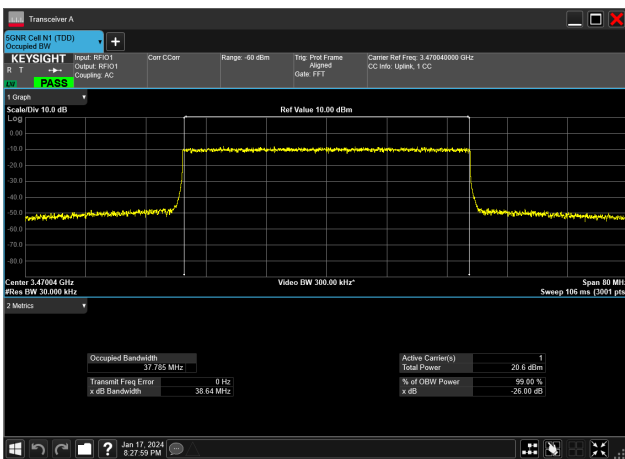

40MHz_30kHz_3470MHz_CP-OFDM 16 QAM_RB106@0&37.783 MHz

40MHz_30kHz_3470MHz_CP-OFDM 256 QAM_RB106@0&37.786 MHz

40MHz_30kHz_3470MHz_CP-OFDM 64 QAM_RB106@0&37.785 MHz

40MHz_30kHz_3470MHz_CP-OFDM QPSK_RB106@0&37.779 MHz