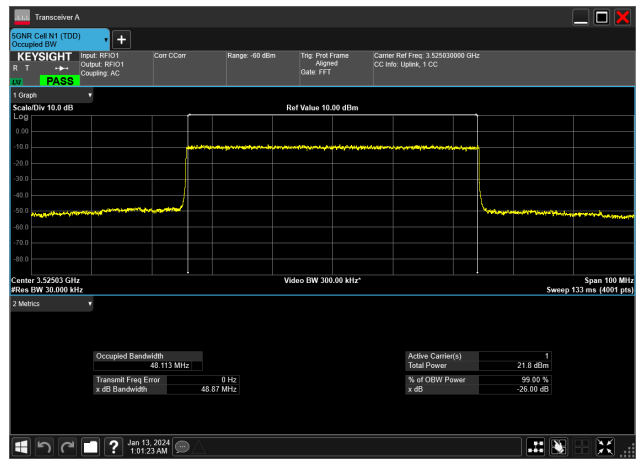

50MHz_15kHz_3525MHz_DFT-s-OFDM 16 QAM_RB270@0&48.113 MHz