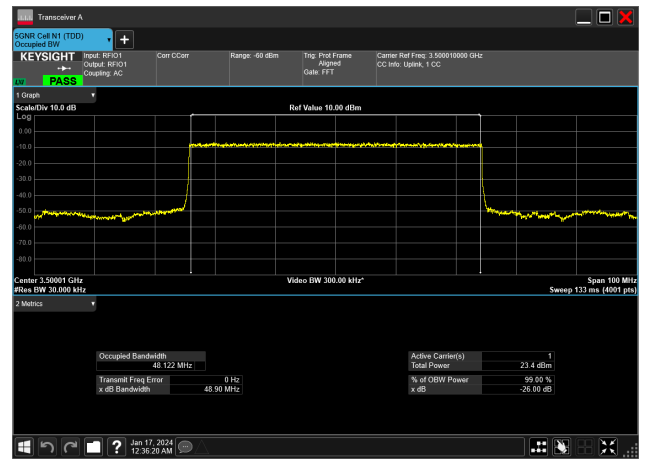

50MHz_15kHz_3500MHz_DFT-s-OFDM 16 QAM_RB270@0&48.121 MHz

50MHz_15kHz_3500MHz DFT-s-OFDM 256 QAM_RB270@0&48.101 MHz

50MHz_15kHz_3500MHz_DFT-s-OFDM 64 QAM_RB270@0&48.158 MHz

50MHz_15kHz_3500MHz_DFT-s-OFDM PI/2 BPSK_RB270@0&48.122 MHz