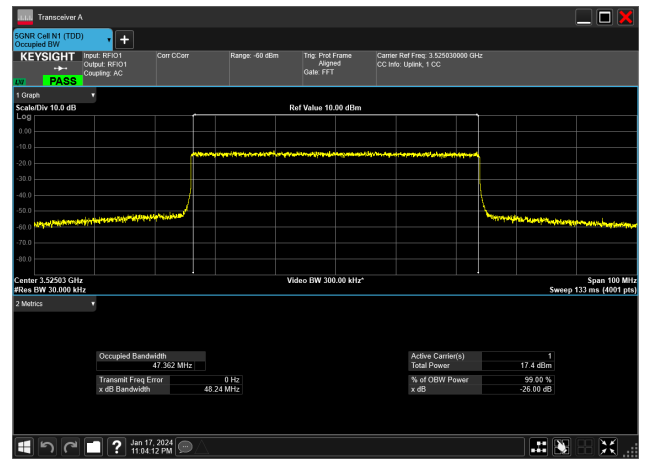

50MHz_30kHz_3525MHz_CP-OFDM 256 QAM_RB133@0&47.362 MHz