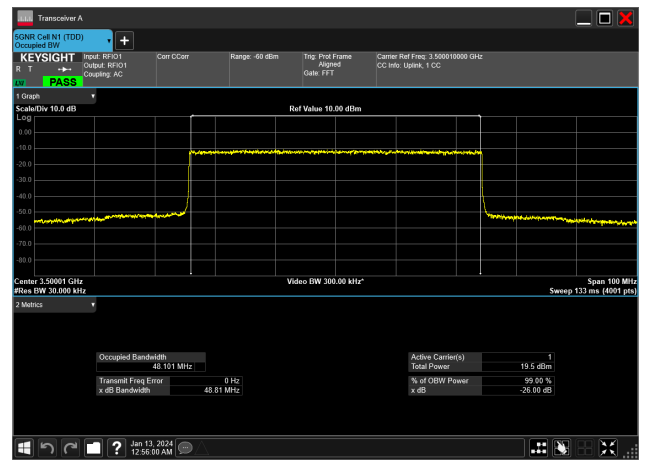

50MHz_15kHz_3500MHz_DFT-s-OFDM PI/2 BPSK_RB270@0&48.122 MHz

50MHz_15kHz_3500MHz DFT-s-OFDM 256 QAM_RB270@0&48.101 MHz