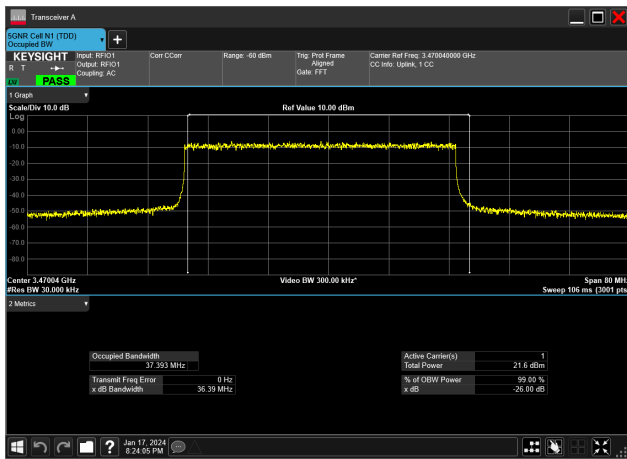

40MHz_30kHz_3470MHz_DFT-s-OFDM 64 QAM_RB100@0&37.393 MHz