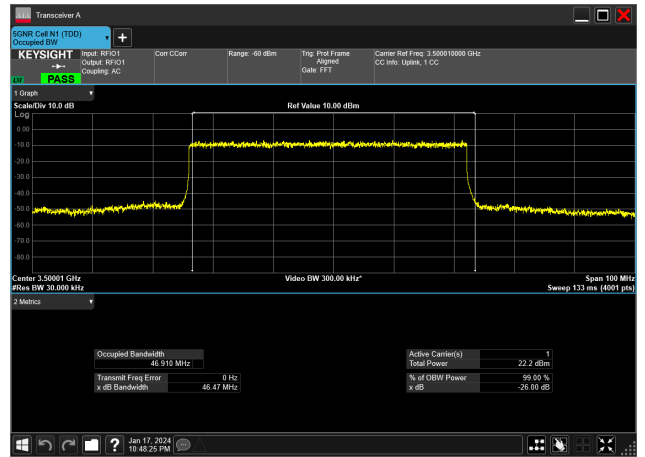

50MHz_30kHz_3500MHz_CP-OFDM 256 QAM_RB133@0&47.352 MHz

50MHz_30kHz_3500MHz_CP-OFDM 64 QAM_RB133@0&47.405 MHz

50MHz_30kHz_3500MHz_CP-OFDM QPSK_RB133@0&47.402 MHz

50MHz_30kHz_3500MHz_DFT-s-OFDM 16 QAM_RB128@0&46.910 MHz