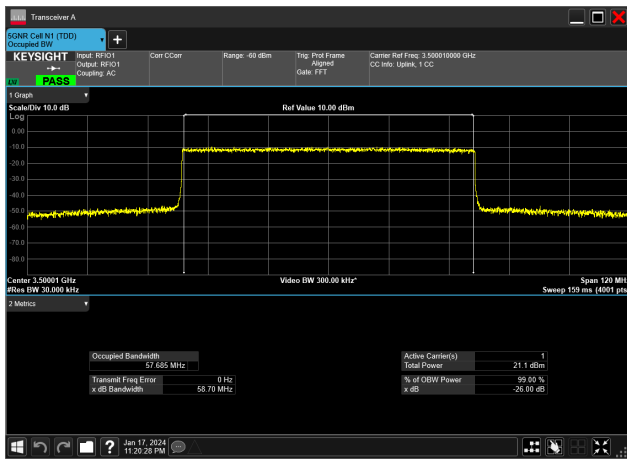

60MHz_30kHz_3500MHz_CP-OFDM 16 QAM_RB162@0&57.685 MHz