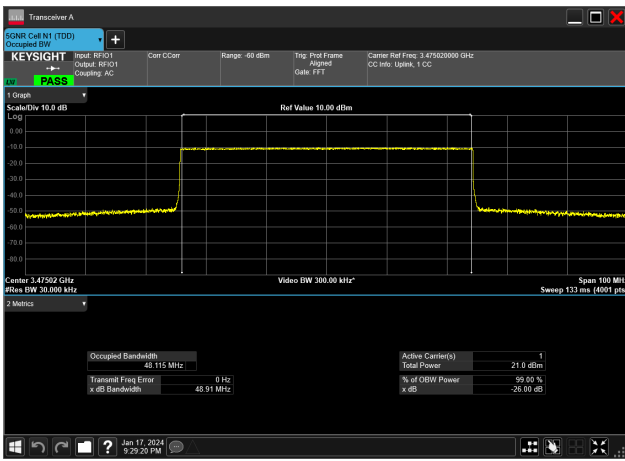

50MHz_15kHz_3475MHz_CP-OFDM QPSK_RB270@0&48.115 MHz