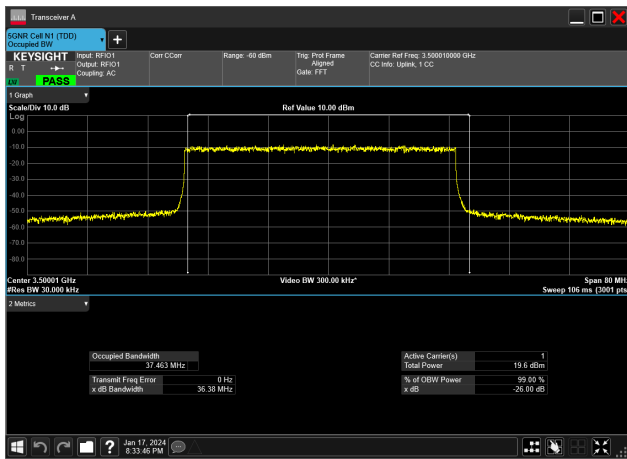

40MHz_30kHz_3500MHz_DFT-s-OFDM 256 QAM_RB100@0&37.463 MHz