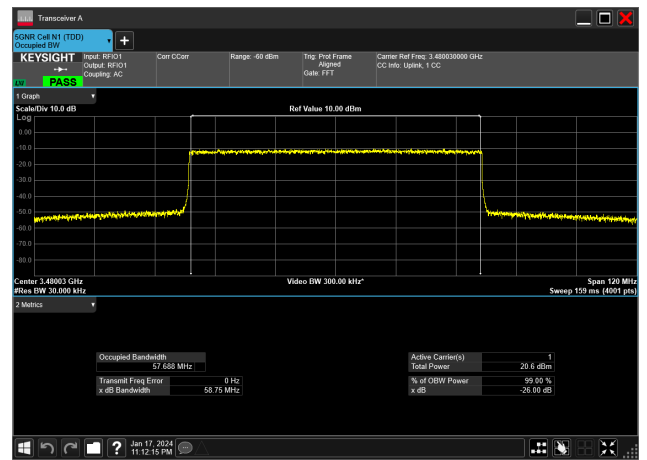

50MHz_30kHz_3525MHz_DFT-s-OFDM QPSK_RB128@0&47.068 MHz

60MHz_30kHz_3480MHz_CP-OFDM 16 QAM_RB162@0&57.686 MHz

60MHz_30kHz_3480MHz_CP-OFDM 256 QAM_RB162@0&57.740 MHz

60MHz_30kHz_3480MHz_CP-OFDM 64 QAM_RB162@0&57.688 MHz