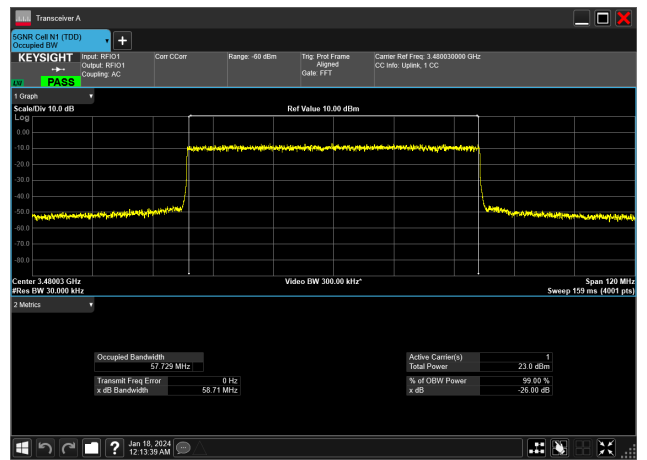

60MHz_30kHz_3500MHz_CP-OFDM 256 QAM_RB162@0&57.734 MHz

60MHz_30kHz_3480MHz_DFT-s-OFDM QPSK_RB162@0&57.729 MHz