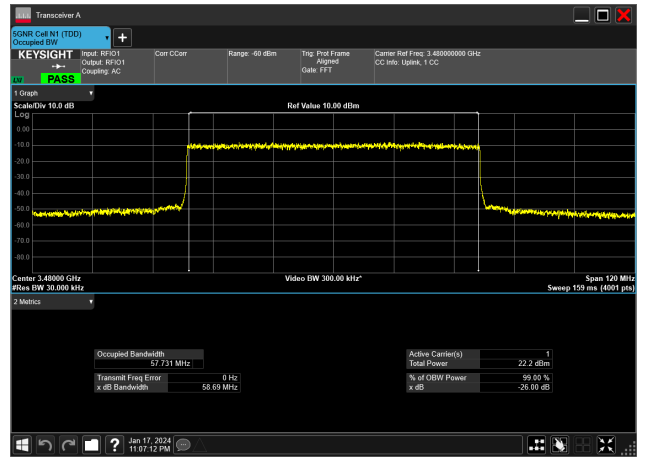

60MHz_30kHz_3480MHz_DFT-s-OFDM 16 QAM_RB162@0&57.731 MHz