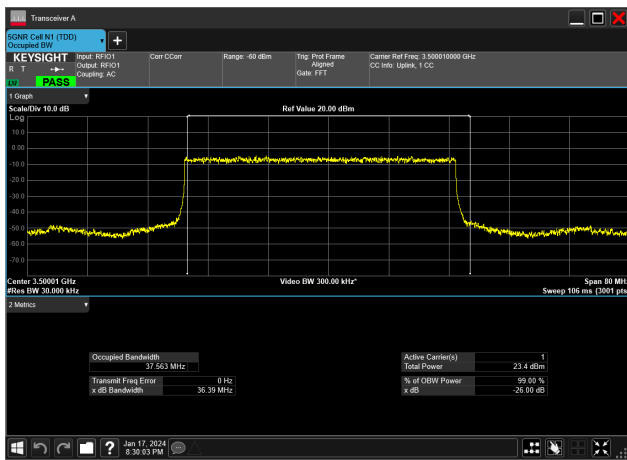

40MHz_30kHz_3530MHz_CP-OFDM 16 QAM_RB106@0&37.780 MHz

40MHz_30kHz_3500MHz_DFT-s-OFDM PI/2 BPSK_RB100@0&37.563 MHz