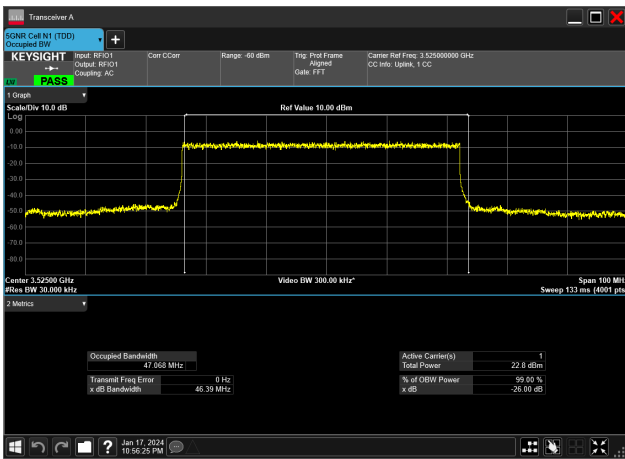

50MHz_30kHz_3525MHz_DFT-s-OFDM QPSK_RB128@0&47.068 MHz