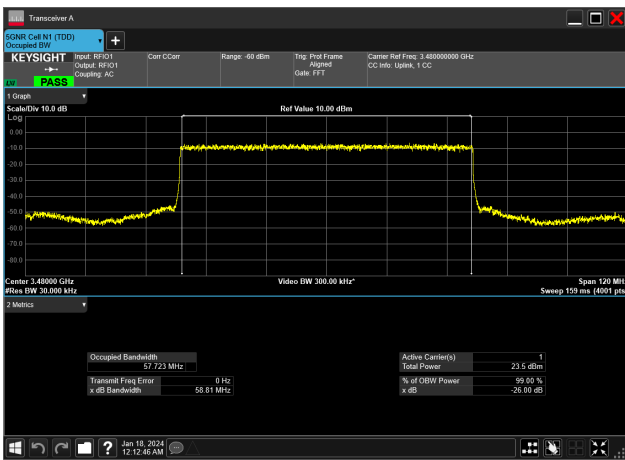

60MHz_30kHz_3500MHz_CP-OFDM 16 QAM_RB162@0&57.685 MHz

60MHz_30kHz_3480MHz_DFT-s-OFDM PI/2 BPSK_RB162@0&57.723 MHz