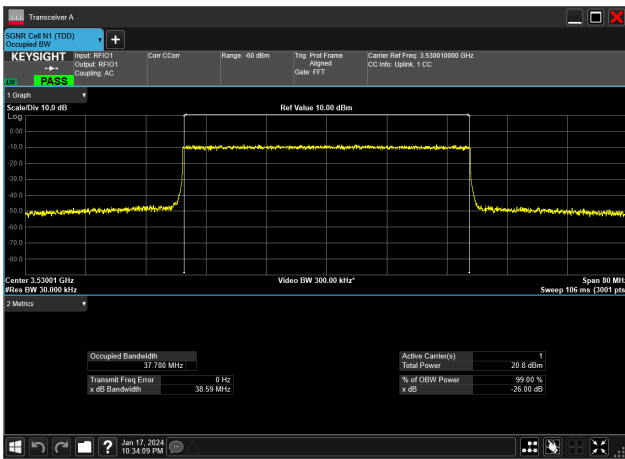

40MHz_30kHz_3530MHz_CP-OFDM 16 QAM_RB106@0&37.780 MHz