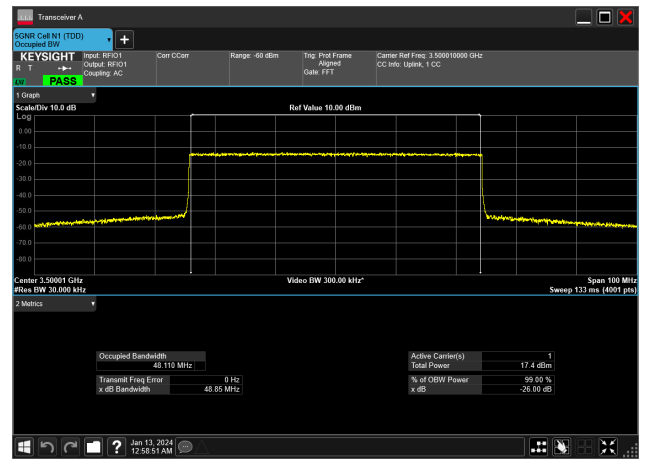

50MHz_15kHz_3500MHz_CP-OFDM 256 QAM_RB270@0&48.110 MHz