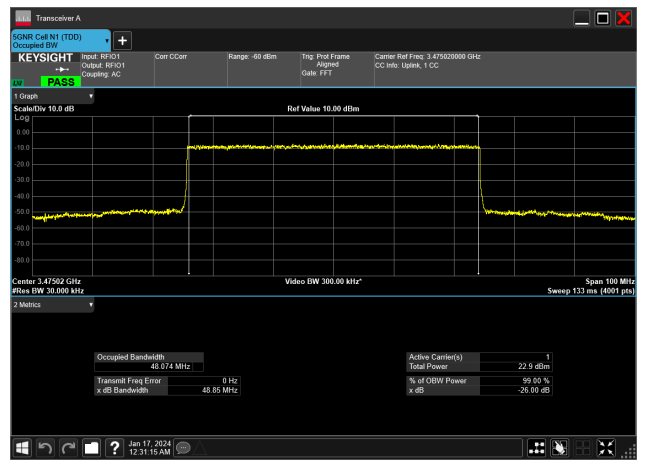

50MHz_15kHz_3475MHz_DFT-s-OFDM 256 QAM_RB270@0&48.121 MHz

50MHz_15kHz_3475MHz_DFT-s-OFDM 64 QAM_RB270@0&48.152 MHz

50MHz_15kHz_3475MHz_DFT-s-OFDM PI/2 BPSK_RB270@0&48.123 MHz

50MHz_15kHz_3475MHz_DFT-s-OFDM QPSK_RB270@0&48.074 MHz