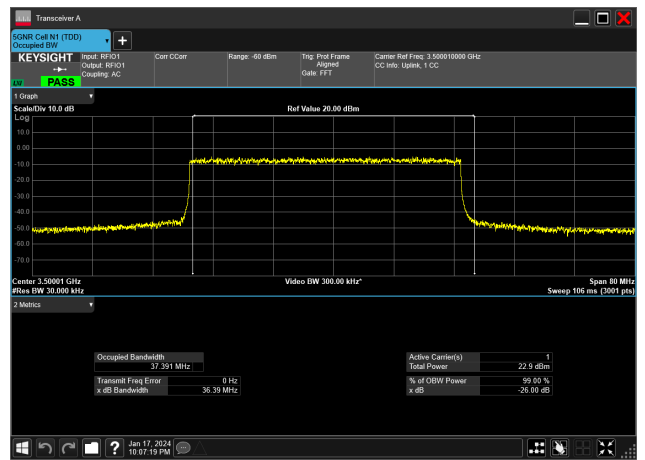

40MHz_30kHz_3530MHz_CP-OFDM 256 QAM_RB106@0&37.784 MHz

40MHz_30kHz_3500MHz_DFT-s-OFDM QPSK_RB100@0&37.391 MHz