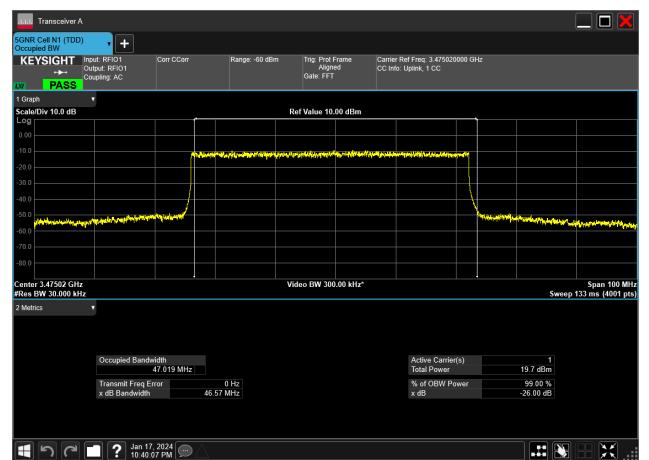

50MHz_30kHz_3475MHz_CP-OFDM 64 QAM_RB133@0&47.407 MHz

50MHz_30kHz_3475MHz_CP-OFDM QPSK_RB133@0&47.401 MHz

50MHz_30kHz_3475MHz_DFT-s-OFDM 16 QAM_RB128@0&46.914 MHz

50MHz_30kHz_3475MHz_DFT-s-OFDM 256 QAM_RB128@0&47.019 MHz