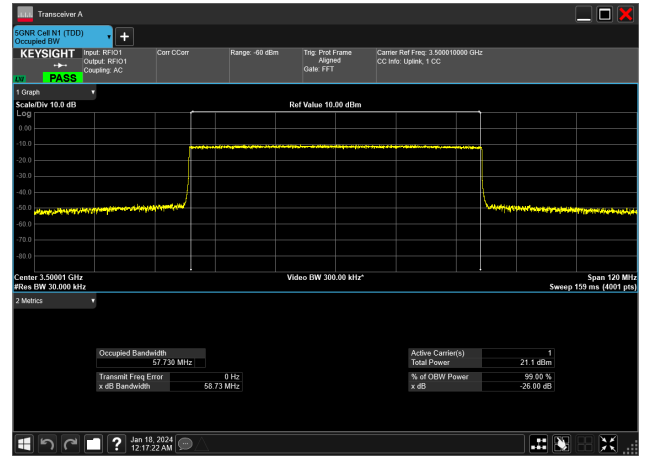

60MHz_30kHz_3500MHz_CP-OFDM QPSK_RB162@0&57.730 MHz