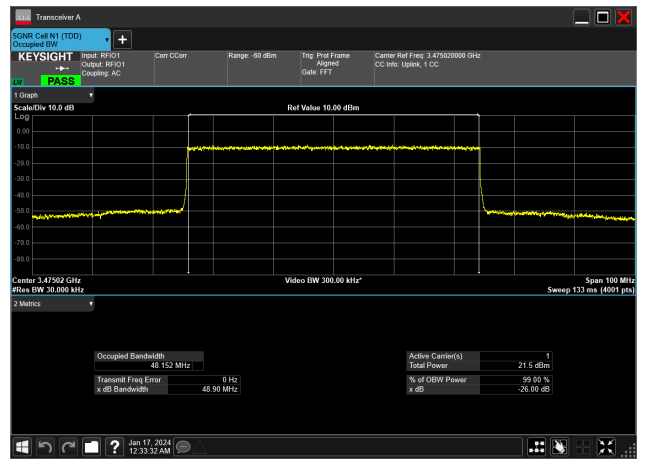

50MHz_15kHz_3475MHz_DFT-s-OFDM 64 QAM_RB270@0&48.152 MHz