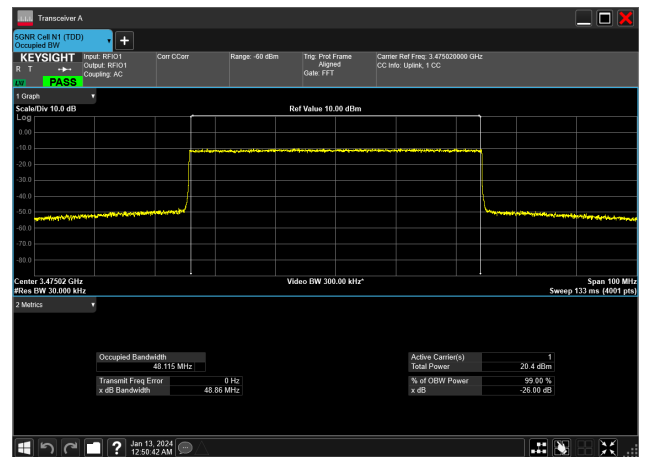

50MHz_15kHz_3475MHz_DFT-s-OFDM 16 QAM_RB270@0&48.115 MHz

50MHz_15kHz_3475MHz_CP-OFDM 64 QAM_RB270@0&48.115 MHz