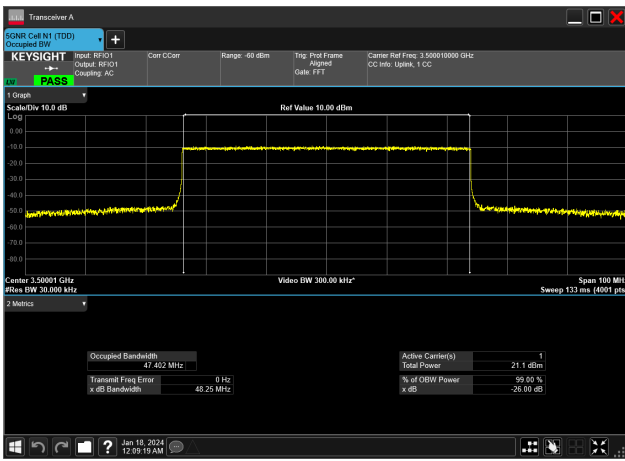

50MHz_30kHz_3500MHz_CP-OFDM QPSK_RB133@0&47.402 MHz