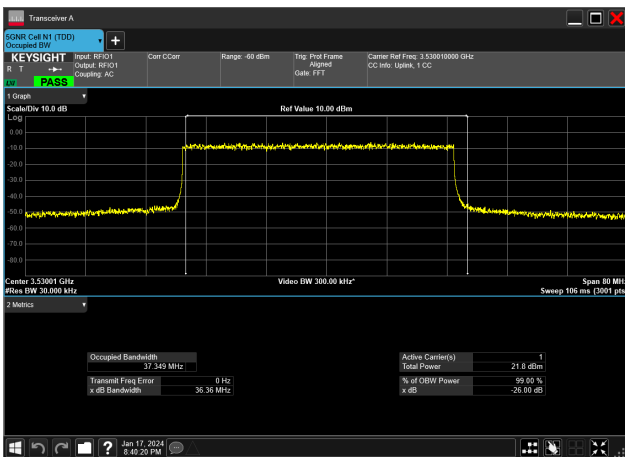

40MHz_30kHz_3530MHz_DFT-s-OFDM 64 QAM_RB100@0&37.554 MHz

40MHz_30kHz_3530MHz_DFT-s-OFDM 16 QAM_RB100@0&37.349 MHz