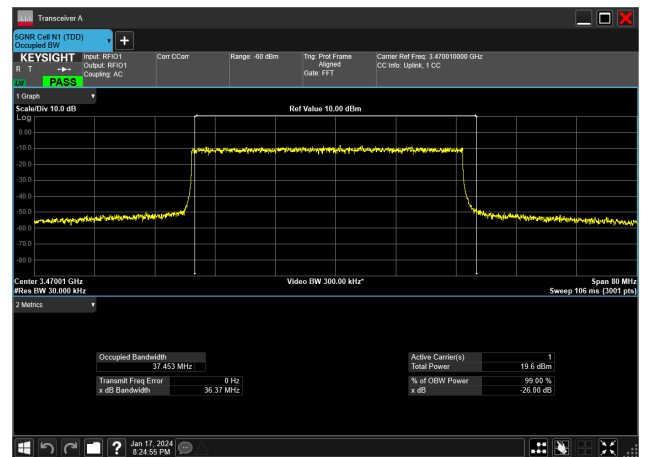

40MHz_30kHz_3470MHz_DFT-s-OFDM PI/2 BPSK_RB100@0&37.549 MHz

40MHz_30kHz_3470MHz_DFT-s-OFDM 256 QAM_RB100@0&37.453 MHz