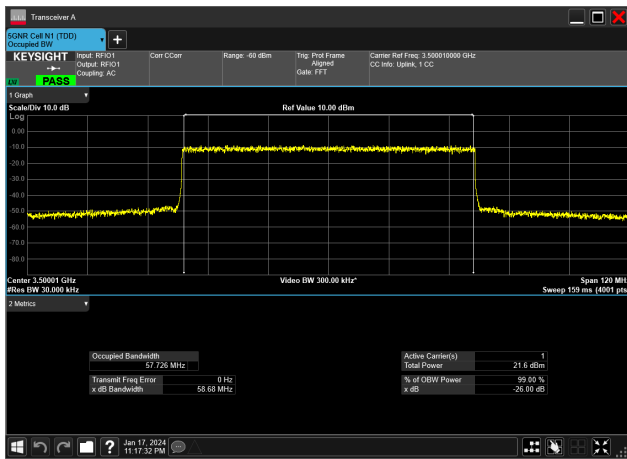

60MHz_30kHz_3500MHz_DFT-s-OFDM 64 QAM_RB162@0&57.726 MHz