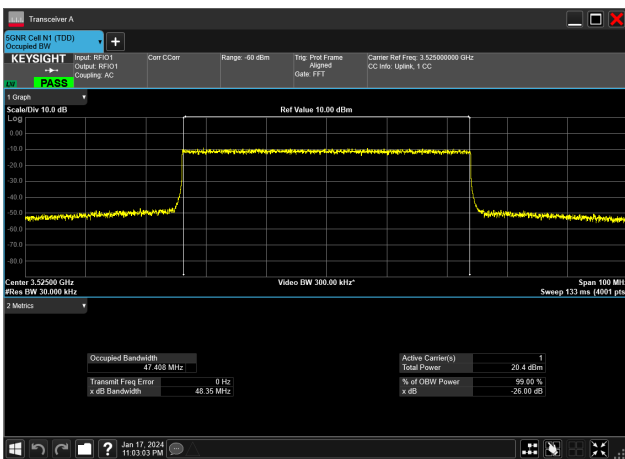

50MHz_30kHz_3525MHz_CP-OFDM 64 QAM_RB133@0&47.408 MHz