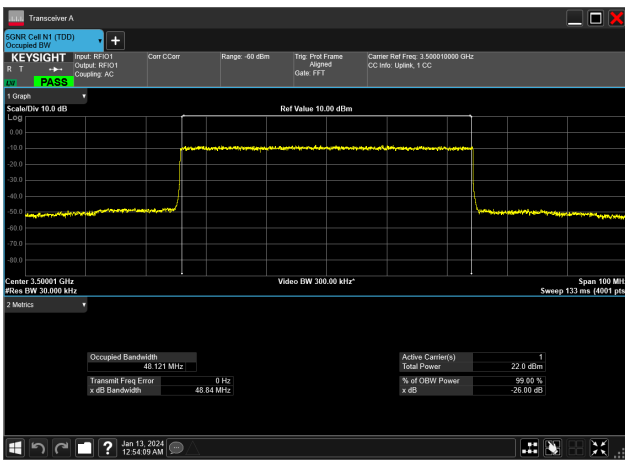

50MHz_15kHz_3500MHz_DFT-s-OFDM 64 QAM_RB270@0&48.158 MHz

50MHz_15kHz_3500MHz_DFT-s-OFDM 16 QAM_RB270@0&48.121 MHz