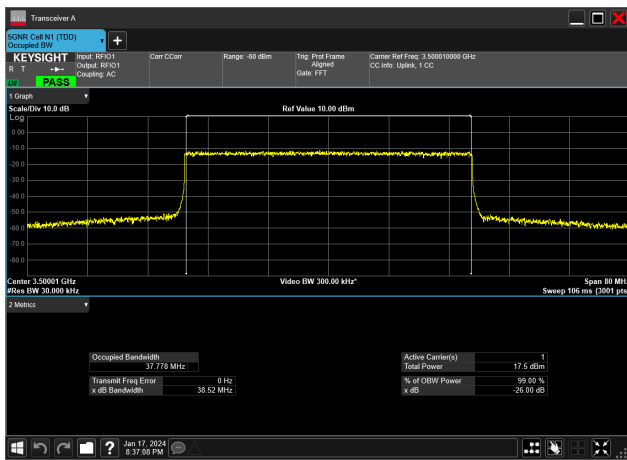

40MHz_30kHz_3500MHz_CP-OFDM QPSK_RB106@0&37.778 MHz

40MHz_30kHz_3500MHz_CP-OFDM 256 QAM_RB106@0&37.778 MHz