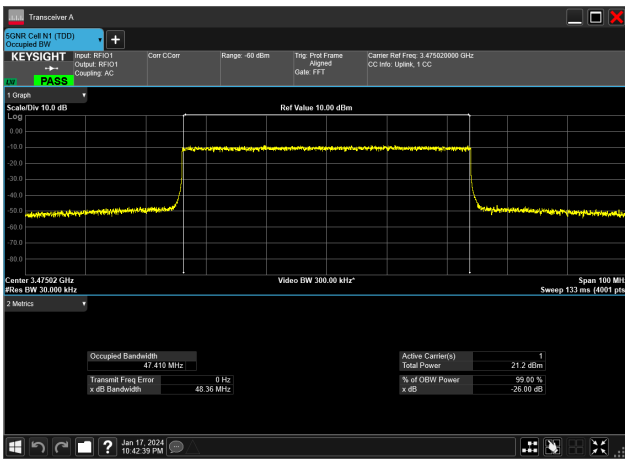

50MHz_30kHz_3475MHz_CP-OFDM 16 QAM_RB133@0&47.410 MHz