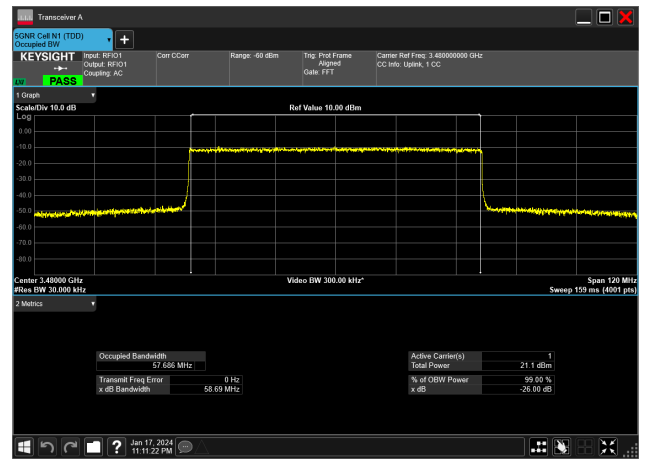

60MHz_30kHz_3480MHz_CP-OFDM 16 QAM_RB162@0&57.686 MHz