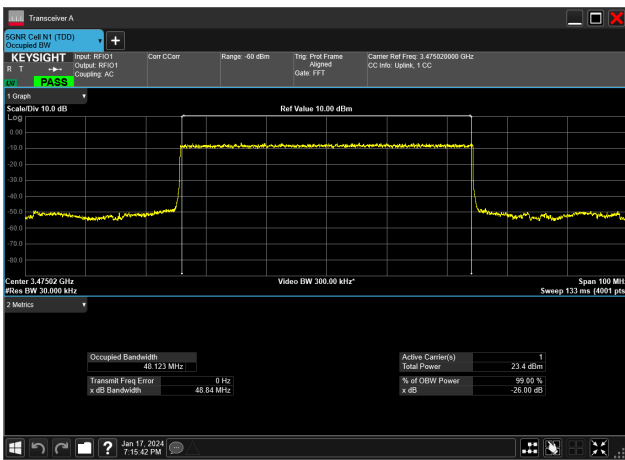

50MHz_15kHz_3500MHz_CP-OFDM 16 QAM_RB270@0&48.112 MHz

50MHz_15kHz_3475MHz_DFT-s-OFDM PI/2 BPSK_RB270@0&48.123 MHz