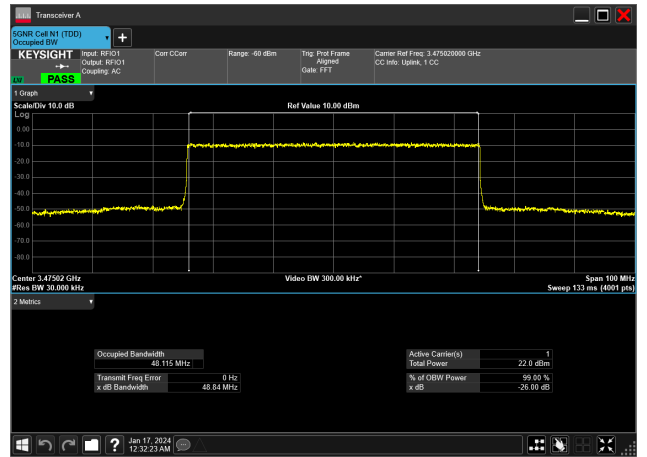

50MHz_15kHz_3475MHz_CP-OFDM 256 QAM_RB270@0&48.113 MHz

50MHz_15kHz_3475MHz_CP-OFDM 64 QAM_RB270@0&48.115 MHz

50MHz_15kHz_3475MHz_CP-OFDM QPSK_RB270@0&48.115 MHz

50MHz_15kHz_3475MHz_DFT-s-OFDM 16 QAM_RB270@0&48.115 MHz