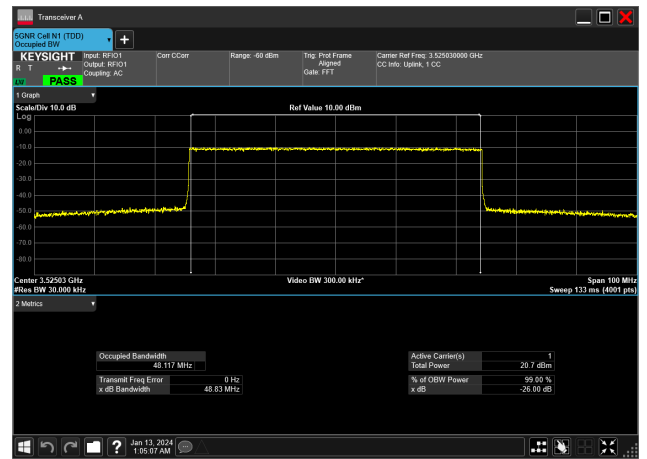

50MHz_15kHz_3525MHz_CP-OFDM 16 QAM_RB270@0&48.117 MHz