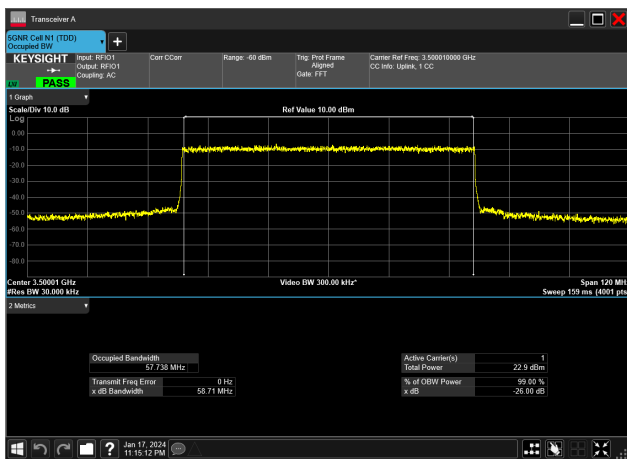

60MHz_30kHz_3500MHz_DFT-s-OFDM QPSK_RB162@0&57.738 MHz