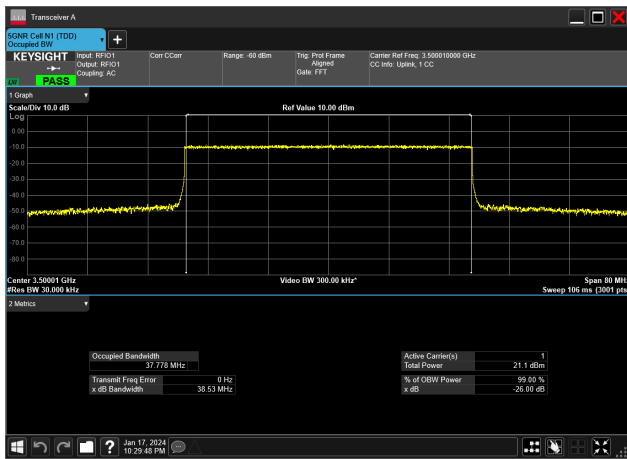

40MHz_30kHz_3500MHz_CP-OFDM QPSK_RB106@0&37.778 MHz