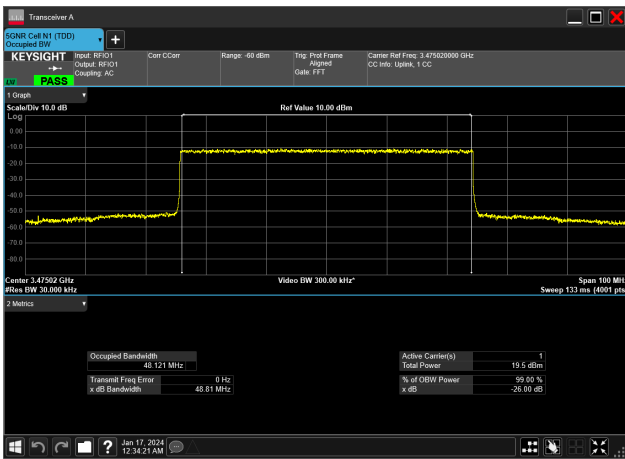

50MHz_15kHz_3475MHz_DFT-s-OFDM 256 QAM_RB270@0&48.121 MHz