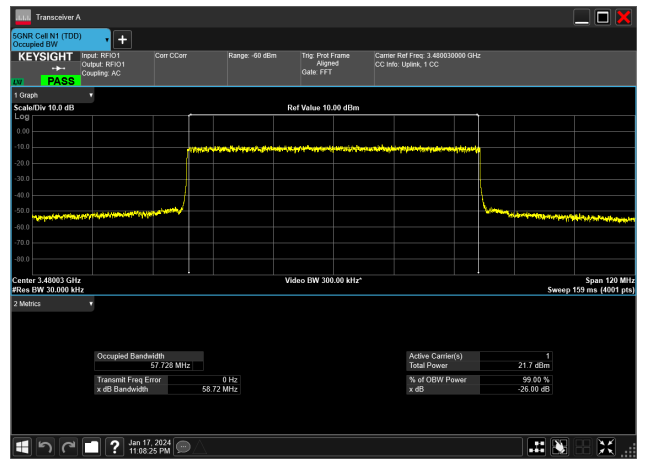

60MHz_30kHz_3480MHz_CP-OFDM QPSK_RB162@0&57.730 MHz

60MHz_30kHz_3480MHz_DFT-s-OFDM 16 QAM_RB162@0&57.731 MHz

60MHz_30kHz_3480MHz_DFT-s-OFDM 256 QAM_RB162@0&57.665 MHz

60MHz_30kHz_3480MHz_DFT-s-OFDM 64 QAM_RB162@0&57.728 MHz