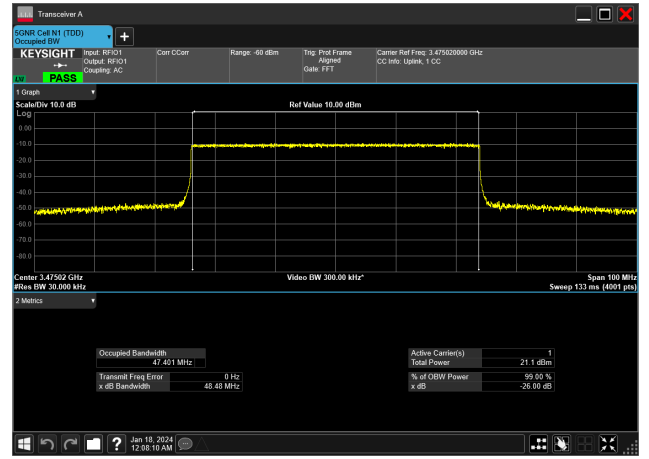

50MHz_30kHz_3475MHz_CP-OFDM QPSK_RB133@0&47.401 MHz