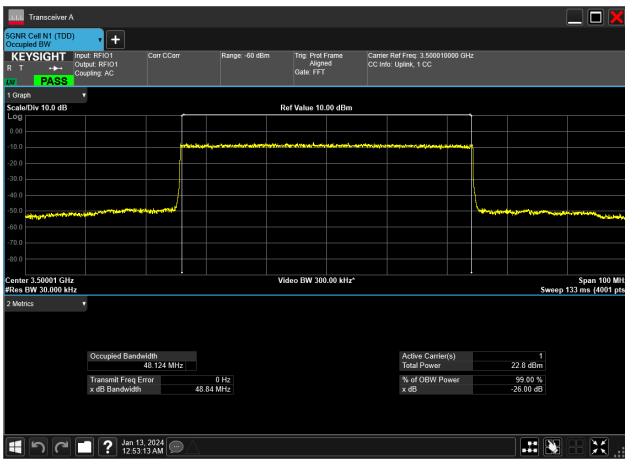

50MHz_15kHz_3500MHz_DFT-s-OFDM QPSK_RB270@0&48.124 MHz