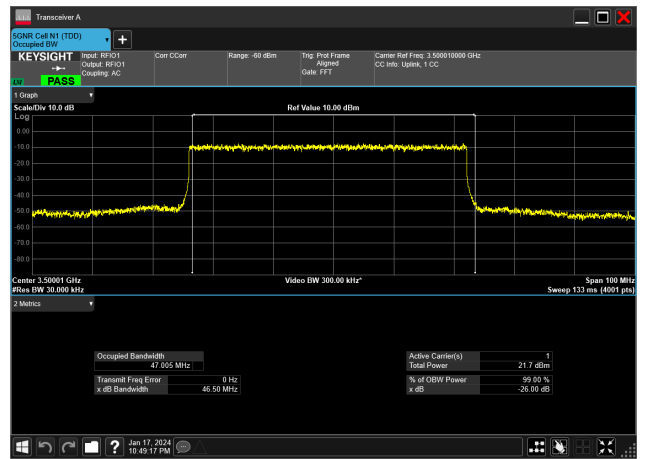

50MHz_30kHz_3500MHz_DFT-s-OFDM 64 QAM_RB128@0&47.005 MHz