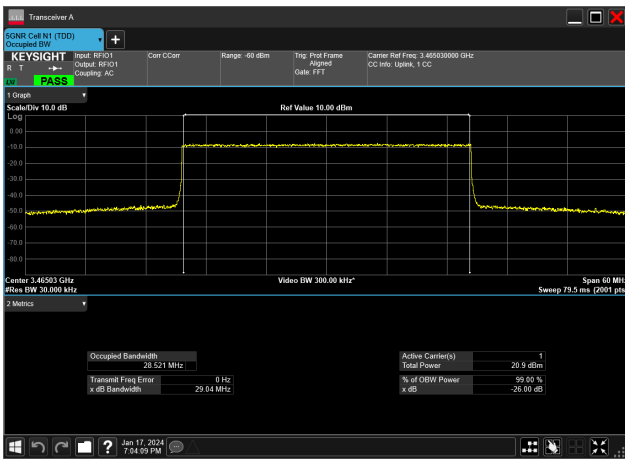

30MHz_15kHz_3465MHz_CP-OFDM 16 QAM_RB160@0&28.521 MHz