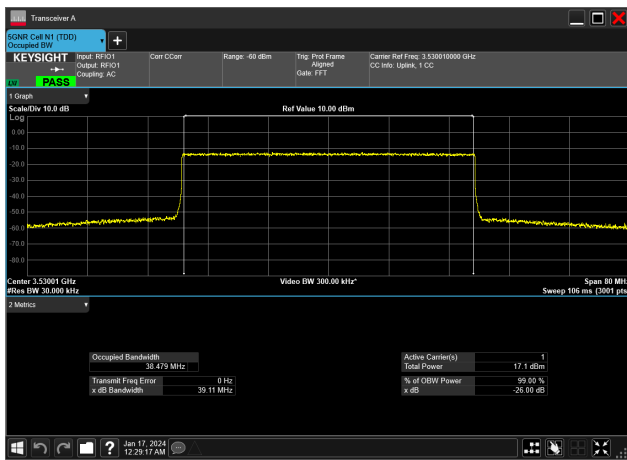

40MHz_15kHz_3530MHz_CP-OFDM QPSK_RB216@0&38.508 MHz

40MHz_15kHz_3530MHz_CP-OFDM 256 QAM_RB216@0&38.479 MHz