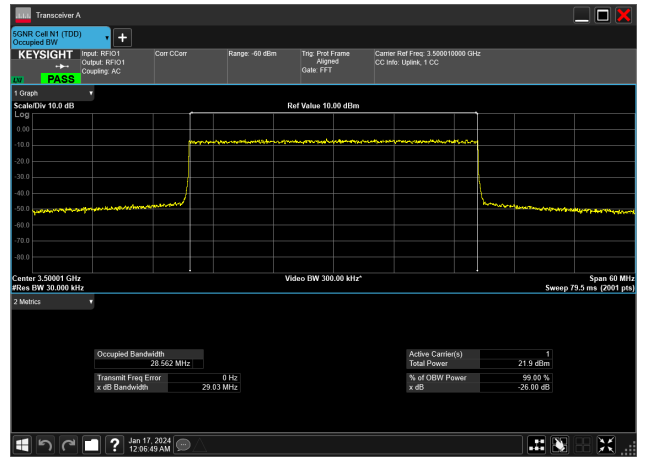

30MHz_15kHz_3500MHz_DFT-s-OFDM 16 QAM_RB160@0&28.562 MHz