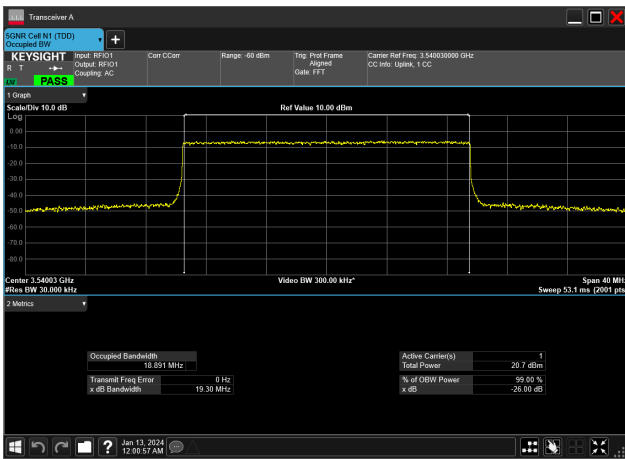

20MHz_15kHz_3540MHz_CP-OFDM 16 QAM_RB106@0&18.891 MHz