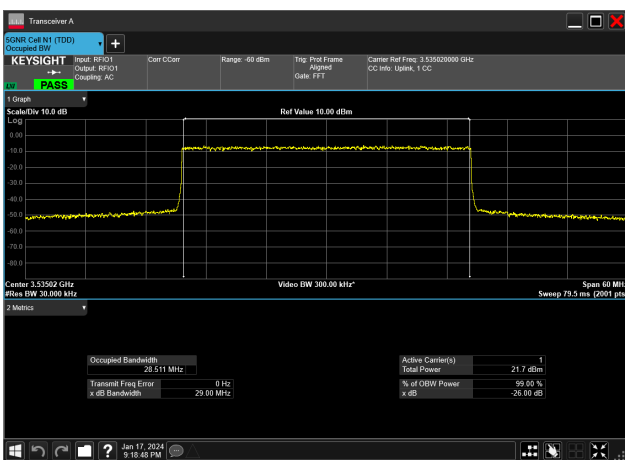

30MHz_15kHz_3535MHz_DFT-s-OFDM 64 QAM_RB160@0&28.511 MHz

30MHz_15kHz_3535MHz_DFT-s-OFDM 16 QAM_RB160@0&28.511 MHz