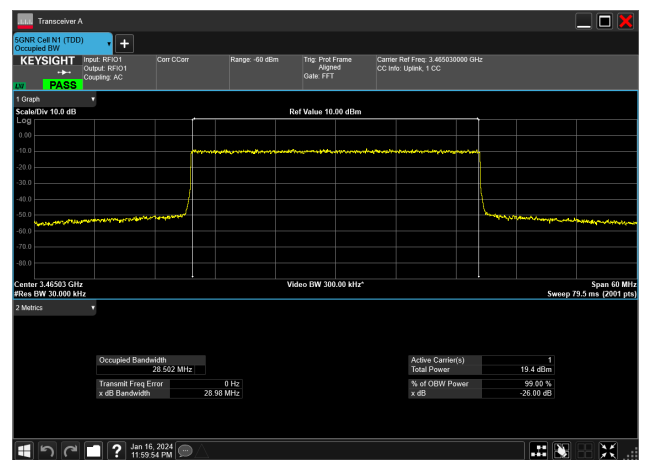

30MHz_15kHz_3465MHz_DFT-s-OFDM PI/2 BPSK_RB160@0&28.520 MHz

30MHz_15kHz_3465MHz_DFT-s-OFDM 256 QAM_RB160@0&28.502 MHz