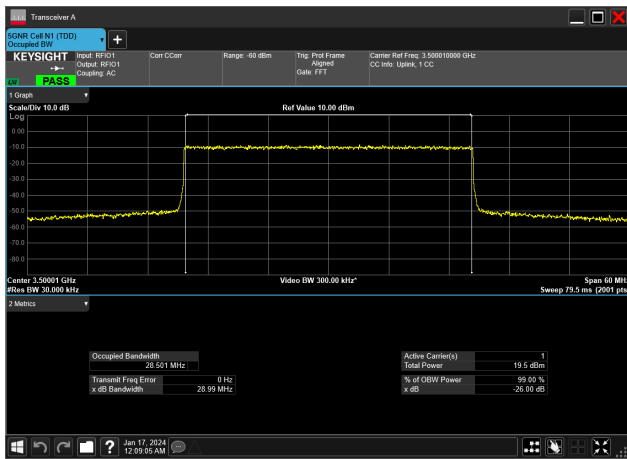

30MHz_15kHz_3500MHz_DFT-s-OFDM 256 QAM_RB160@0&28.501 MHz