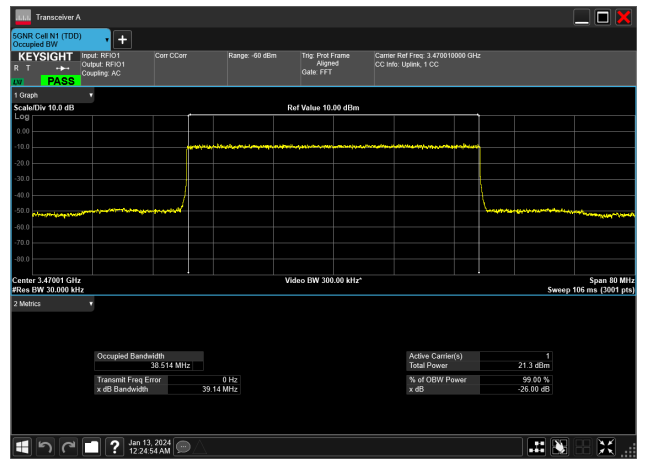

40MHz_15kHz_3470MHz_DFT-s-OFDM 64 QAM_RB216@0&38.514 MHz