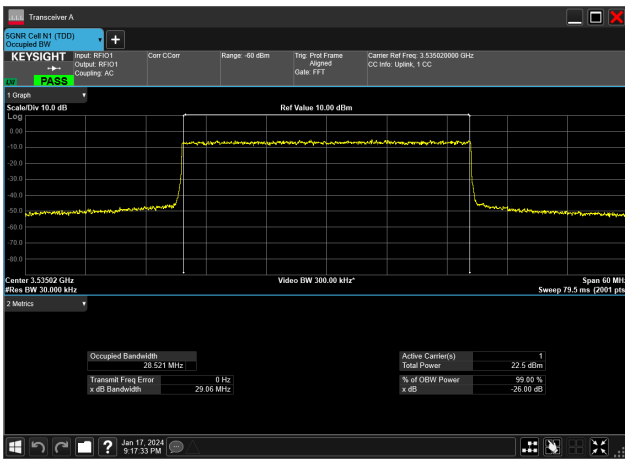

30MHz_15kHz_3535MHz_DFT-s-OFDM QPSK_RB160@0&28.521 MHz