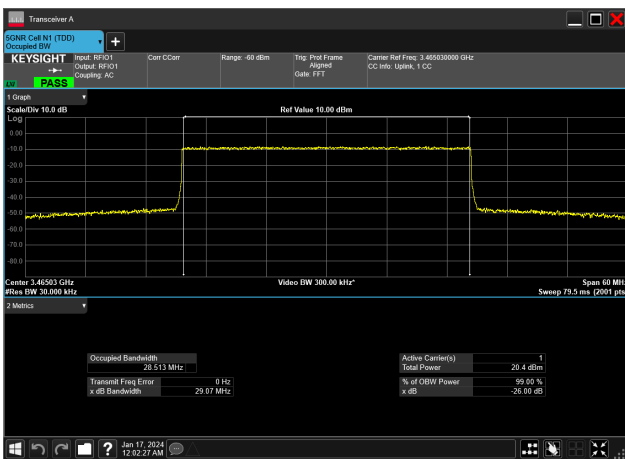

30MHz_15kHz_3465MHz_CP-OFDM 64 QAM_RB160@0&28.513 MHz