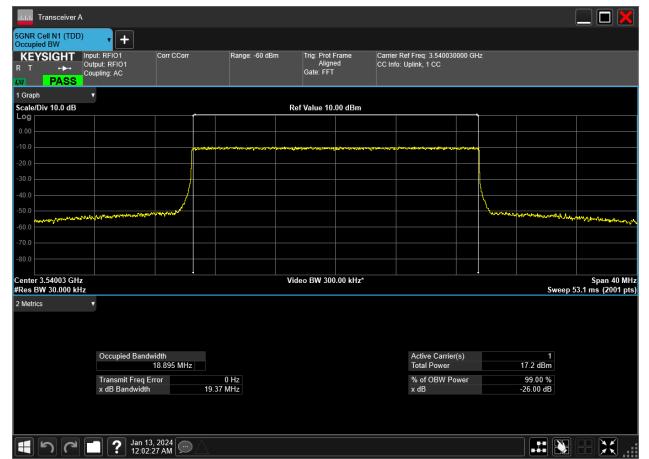

20MHz_15kHz_3540MHz_CP-OFDM 256 QAM_RB106@0&18.895 MHz