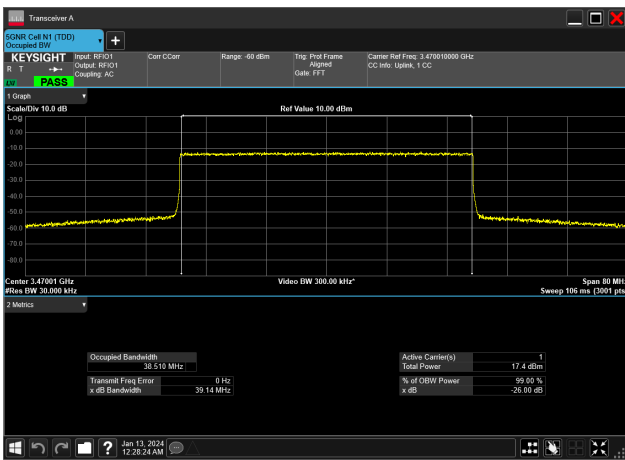

40MHz_15kHz_3470MHz_CP-OFDM QPSK_RB216@0&38.508 MHz

40MHz_15kHz_3470MHz_CP-OFDM 256 QAM_RB216@0&38.510 MHz