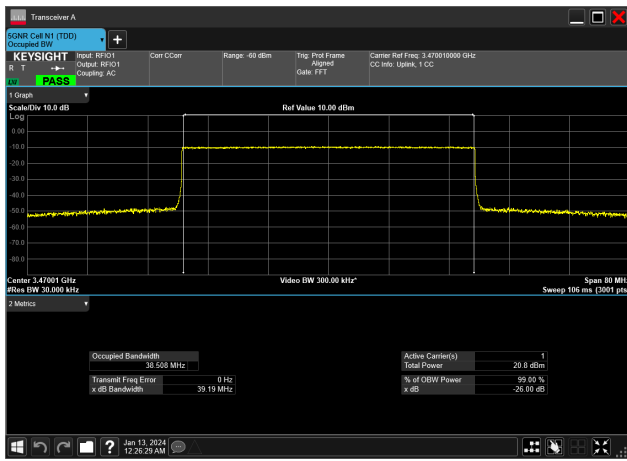

40MHz_15kHz_3470MHz_CP-OFDM QPSK_RB216@0&38.508 MHz