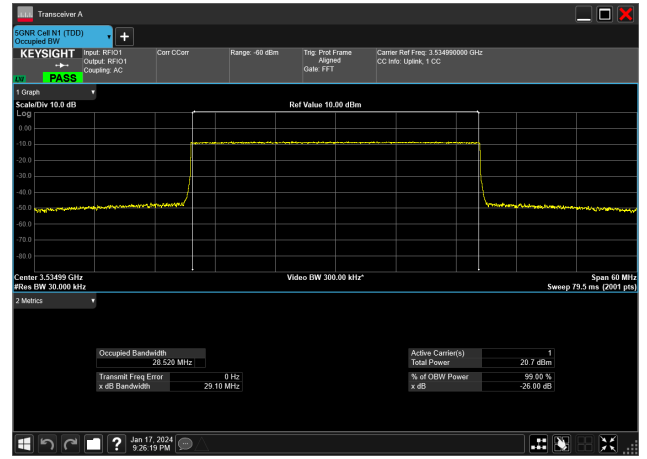

30MHz_15kHz_3535MHz_CP-OFDM QPSK_RB160@0&28.520 MHz