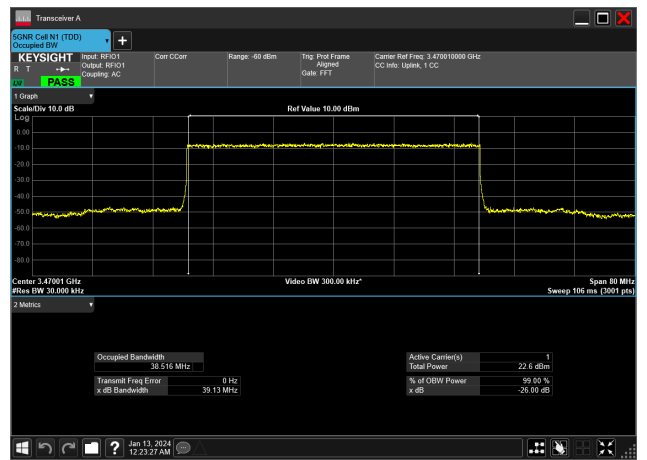

40MHz_15kHz_3470MHz_DFT-s-OFDM 256 QAM_RB216@0&38.478 MHz

40MHz_15kHz_3470MHz_DFT-s-OFDM 64 QAM_RB216@0&38.514 MHz

40MHz_15kHz_3470MHz_DFT-s-OFDM PI/2 BPSK_RB216@0&38.517 MHz

40MHz_15kHz_3470MHz_DFT-s-OFDM QPSK_RB216@0&38.516 MHz