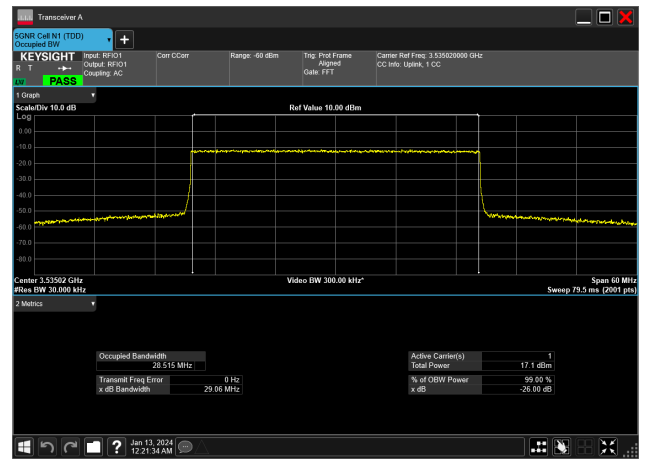

30MHz_15kHz_3500MHz_DFT-s-OFDM PI/2 BPSK_RB160@0&28.519 MHz

30MHz_15kHz_3500MHz_DFT-s-OFDM QPSK_RB160@0&28.508 MHz

30MHz_15kHz_3535MHz_CP-OFDM 16 QAM_RB160@0&28.518 MHz

30MHz_15kHz_3535MHz_CP-OFDM 256 QAM_RB160@0&28.515 MHz