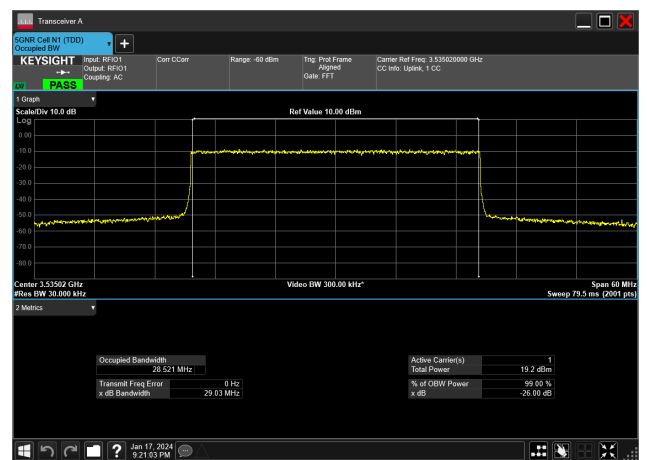

30MHz_15kHz_3535MHz_CP-OFDM 64 QAM_RB160@0&28.529 MHz

30MHz_15kHz_3535MHz_CP-OFDM QPSK_RB160@0&28.520 MHz

30MHz_15kHz_3535MHz_DFT-s-OFDM 16 QAM_RB160@0&28.511 MHz

30MHz_15kHz_3535MHz_DFT-s-OFDM 256 QAM_RB160@0&28.521 MHz