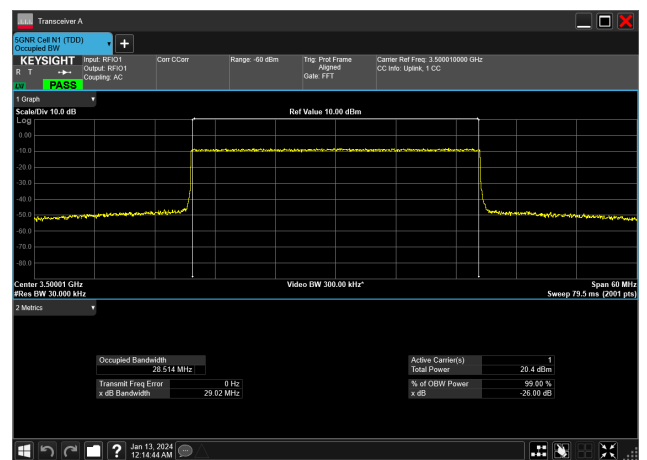

30MHz_15kHz_3465MHz_DFT-s-OFDM QPSK_RB160@0&28.510 MHz

30MHz_15kHz_3500MHz_CP-OFDM 16 QAM_RB160@0&28.523 MHz

30MHz_15kHz_3500MHz_CP-OFDM 256 QAM_RB160@0&28.515 MHz

30MHz_15kHz_3500MHz_CP-OFDM 64 QAM_RB160@0&28.514 MHz