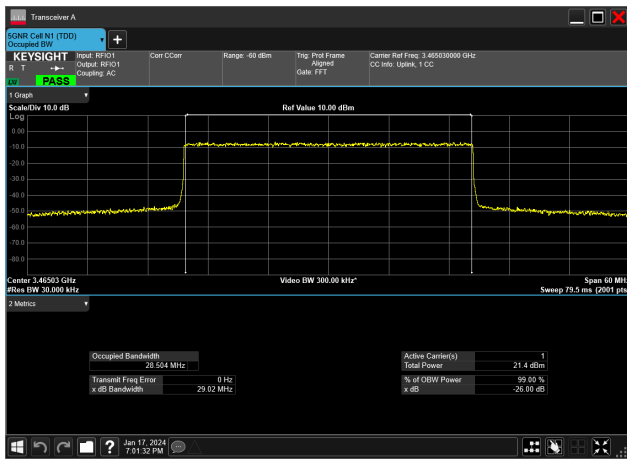

30MHz_15kHz_3465MHz_DFT-s-OFDM 64 QAM_RB160@0&28.504 MHz