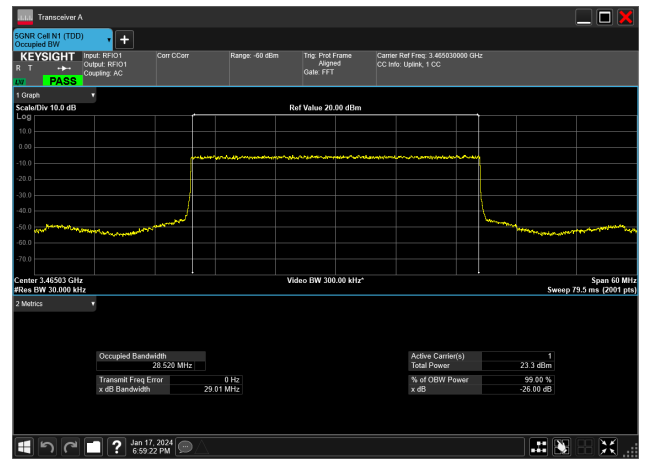

30MHz_15kHz_3465MHz_DFT-s-OFDM 16 QAM_RB160@0&28.510 MHz

30MHz_15kHz_3465MHz_DFT-s-OFDM 256 QAM_RB160@0&28.502 MHz

30MHz_15kHz_3465MHz_DFT-s-OFDM 64 QAM_RB160@0&28.504 MHz

30MHz_15kHz_3465MHz_DFT-s-OFDM PI/2 BPSK_RB160@0&28.520 MHz