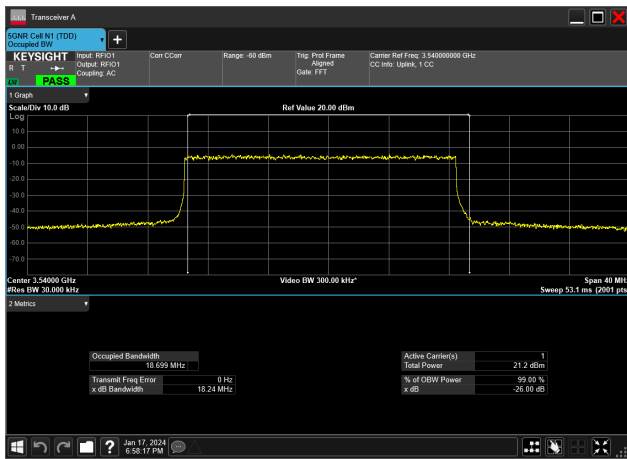

20MHz_15kHz_3540MHz_DFT-s-OFDM 64 QAM_RB100@0&18.699 MHz