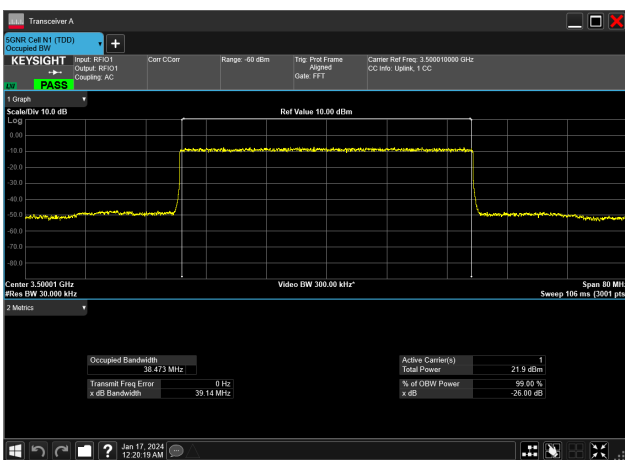

40MHz_15kHz_3500MHz_DFT-s-OFDM 64 QAM_RB216@0&38.511 MHz

40MHz_15kHz_3500MHz_DFT-s-OFDM 16 QAM_RB216@0&38.473 MHz