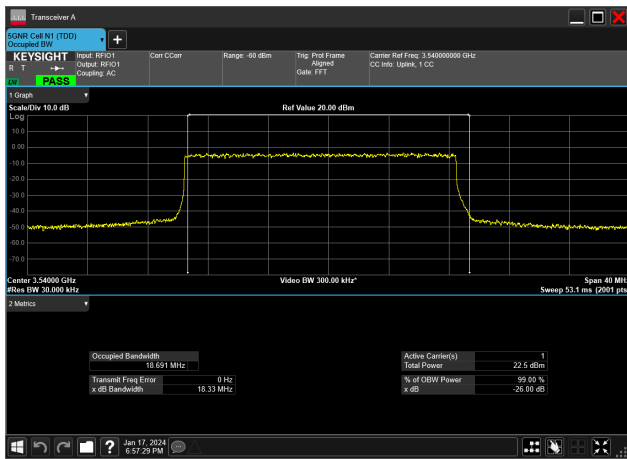

20MHz_15kHz_3540MHz_DFT-s-OFDM QPSK_RB100@0&18.691 MHz