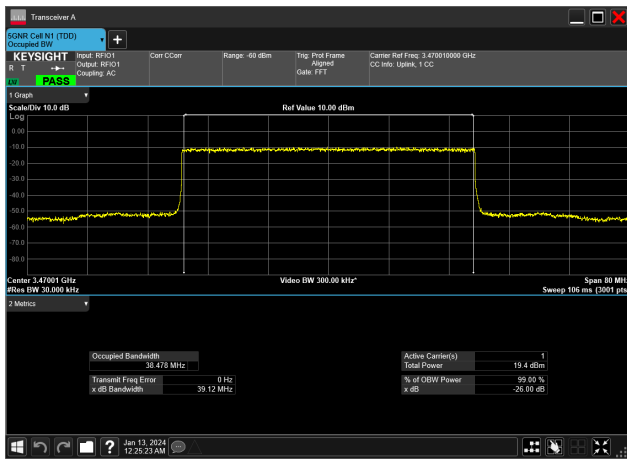

40MHz_15kHz_3470MHz_DFT-s-OFDM 256 QAM_RB216@0&38.478 MHz