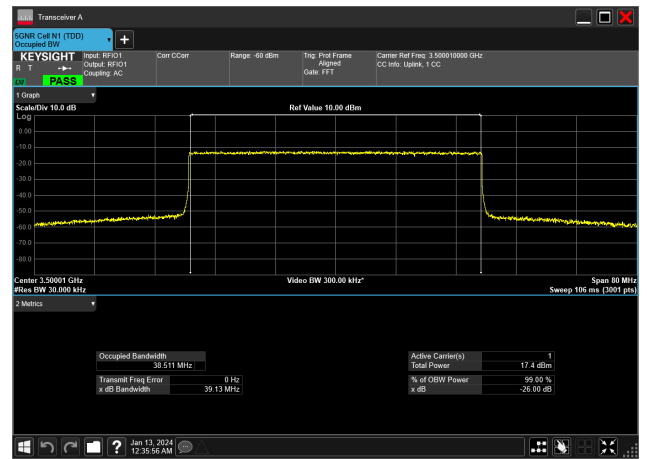

40MHz_15kHz_3500MHz_CP-OFDM 256 QAM_RB216@0&38.511 MHz