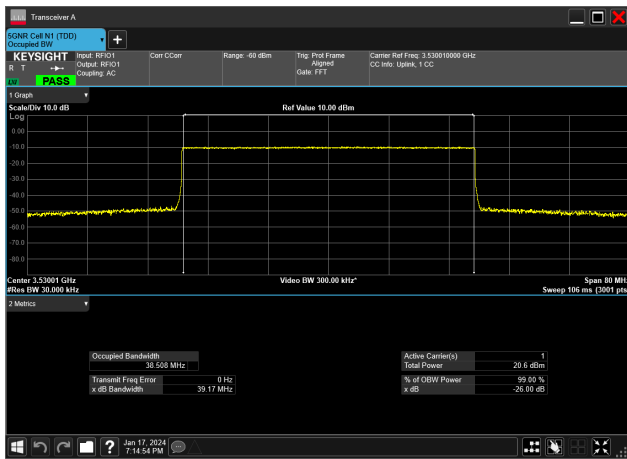

40MHz_15kHz_3530MHz_CP-OFDM QPSK_RB216@0&38.508 MHz