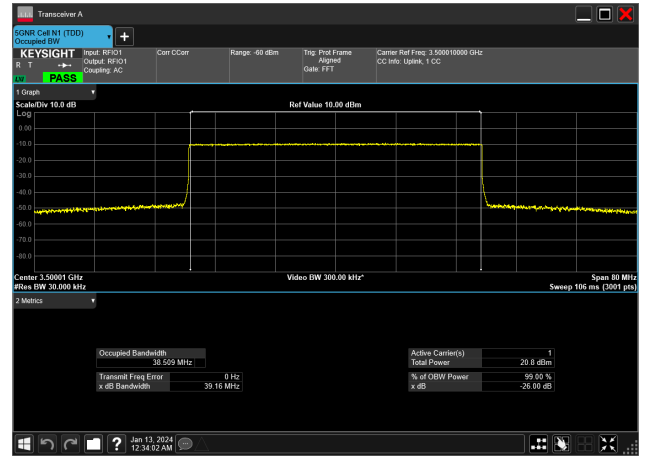

40MHz_15kHz_3500MHz_CP-OFDM 16 QAM_RB216@0&38.474 MHz

40MHz_15kHz_3500MHz_CP-OFDM 256 QAM_RB216@0&38.511 MHz

40MHz_15kHz_3500MHz_CP-OFDM 64 QAM_RB216@0&38.479 MHz

40MHz_15kHz_3500MHz_CP-OFDM QPSK_RB216@0&38.509 MHz