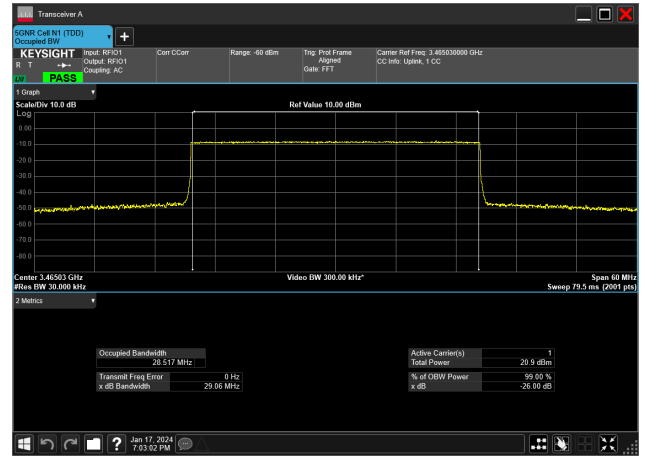

30MHz_15kHz_3465MHz_CP-OFDM 16 QAM_RB160@0&28.521 MHz

30MHz_15kHz_3465MHz_CP-OFDM 256 QAM_RB160@0&28.526 MHz

30MHz_15kHz_3465MHz_CP-OFDM 64 QAM_RB160@0&28.513 MHz

30MHz_15kHz_3465MHz_CP-OFDM QPSK_RB160@0&28.517 MHz