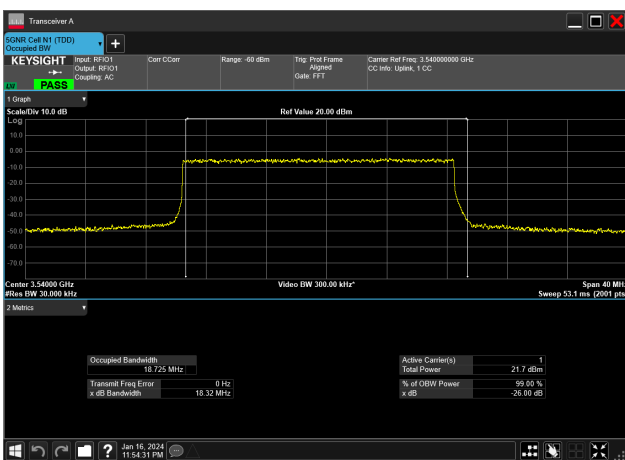

20MHz_15kHz_3540MHz_DFT-s-OFDM 64 QAM_RB100@0&18.699 MHz

20MHz_15kHz_3540MHz_DFT-s-OFDM 16 QAM_RB100@0&18.725 MHz