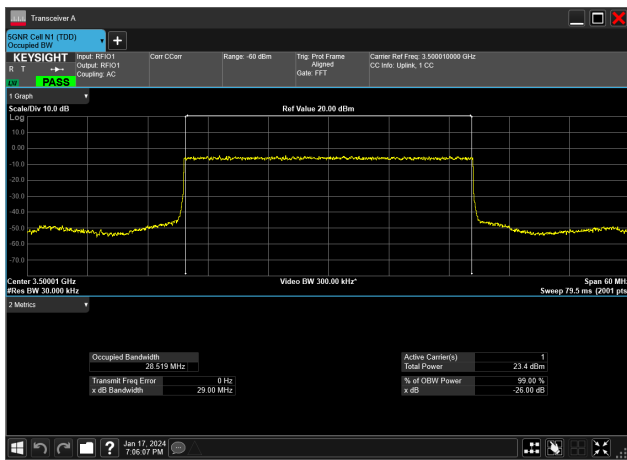

30MHz_15kHz_3535MHz_CP-OFDM 16 QAM_RB160@0&28.518 MHz

30MHz_15kHz_3500MHz_DFT-s-OFDM PI/2 BPSK_RB160@0&28.519 MHz