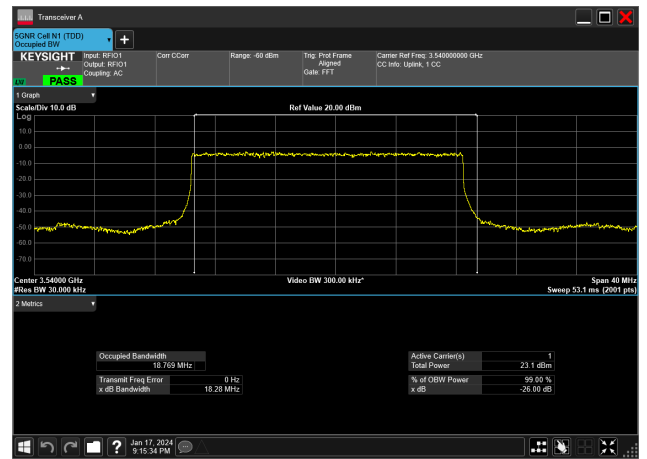

20MHz_15kHz_3540MHz_DFT-s-OFDM 16 QAM_RB100@0&18.725 MHz

20MHz_15kHz_3540MHz_DFT-s-OFDM 256 QAM_RB100@0&18.721 MHz

20MHz_15kHz_3540MHz_DFT-s-OFDM 64 QAM_RB100@0&18.699 MHz

20MHz_15kHz_3540MHz_DFT-s-OFDM PI/2 BPSK_RB100@0&18.769 MHz