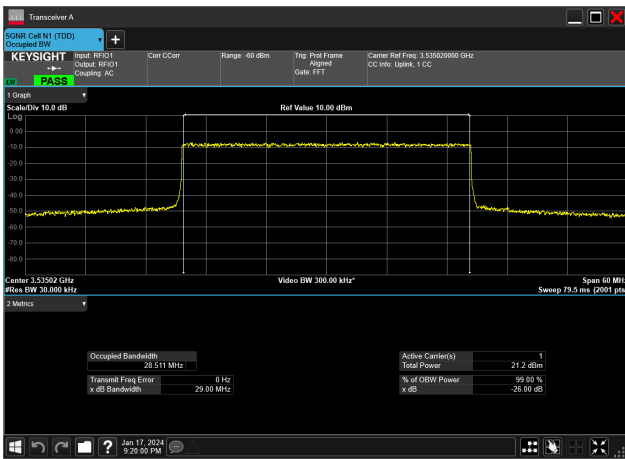

30MHz_15kHz_3535MHz_DFT-s-OFDM 64 QAM_RB160@0&28.511 MHz