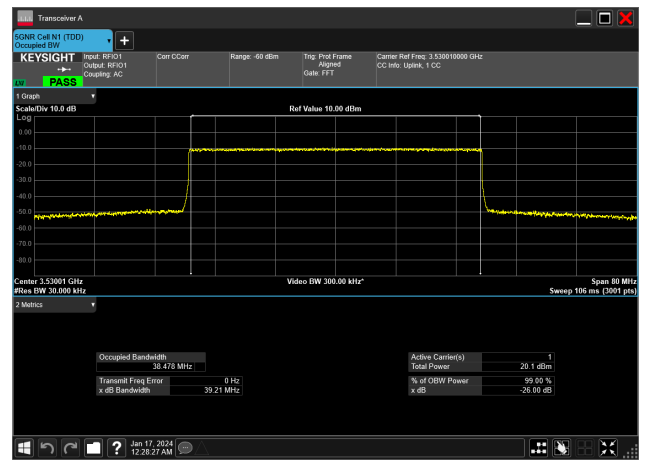

40MHz_15kHz_3500MHz_DFT-s-OFDM QPSK_RB216@0&38.513 MHz

40MHz_15kHz_3530MHz_CP-OFDM 16 QAM_RB216@0&38.514 MHz

40MHz_15kHz_3530MHz_CP-OFDM 256 QAM_RB216@0&38.479 MHz

40MHz_15kHz_3530MHz_CP-OFDM 64 QAM_RB216@0&38.478 MHz