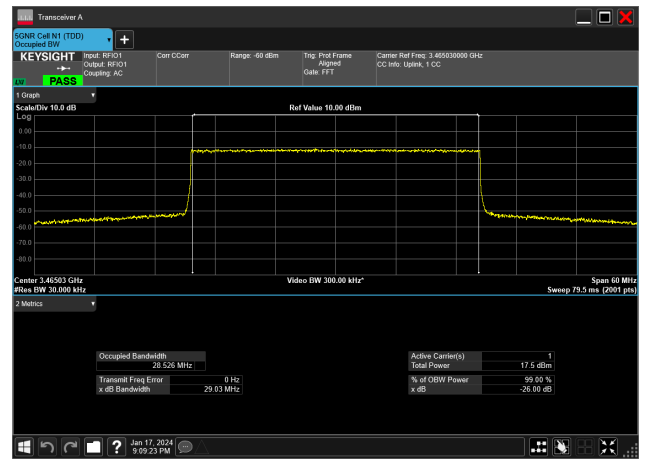

30MHz_15kHz_3465MHz_CP-OFDM 256 QAM_RB160@0&28.526 MHz