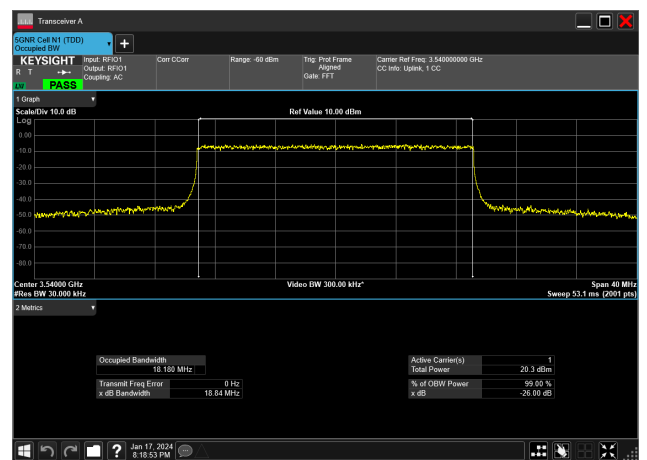

20MHz_30kHz_3540MHz_DFT-s-OFDM 16 QAM_RB50@0&17.970 MHz

20MHz_30kHz_3540MHz_CP-OFDM 64 QAM_RB51@0&18.180 MHz