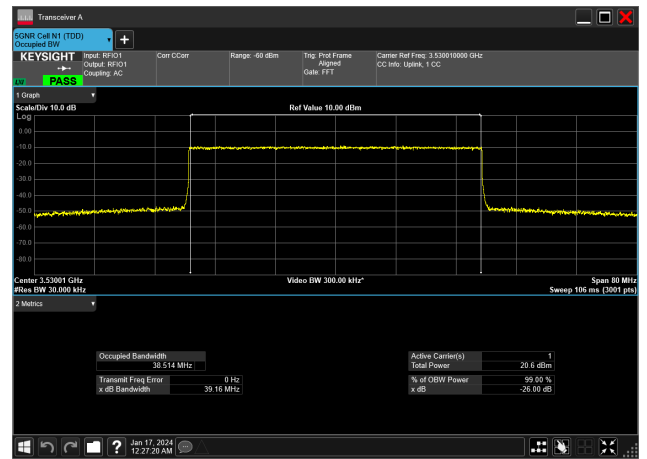

40MHz_15kHz_3530MHz_CP-OFDM 16 QAM_RB216@0&38.514 MHz