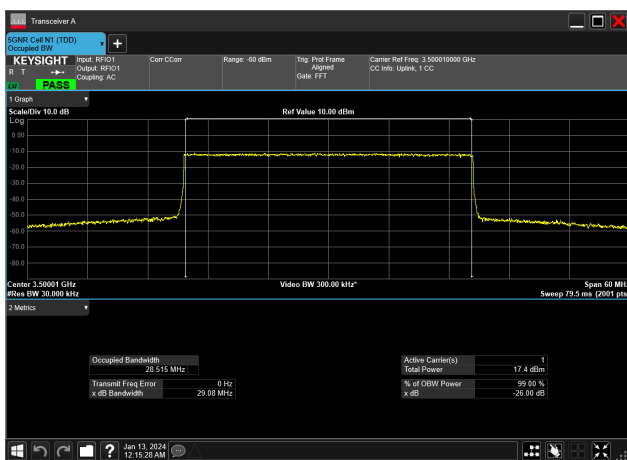

30MHz_15kHz_3500MHz_CP-OFDM QPSK_RB160@0&28.516 MHz

30MHz_15kHz_3500MHz_CP-OFDM 256 QAM_RB160@0&28.515 MHz