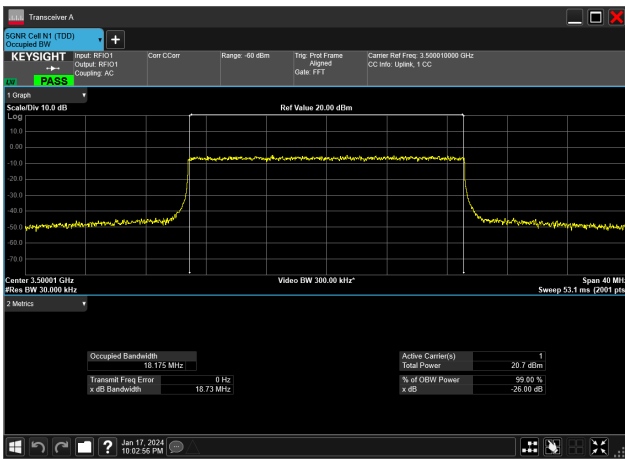

20MHz_30kHz_3500MHz_CP-OFDM 64 QAM_RB51@0&18.175 MHz