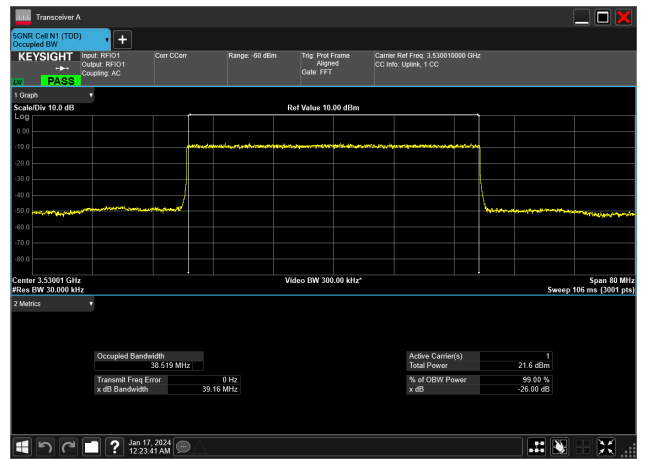

40MHz_15kHz_3530MHz_DFT-s-OFDM 16 QAM_RB216@0&38.519 MHz