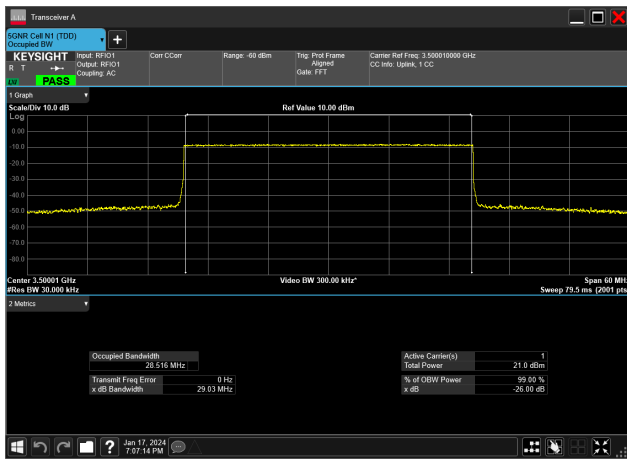

30MHz_15kHz_3500MHz_CP-OFDM QPSK_RB160@0&28.516 MHz