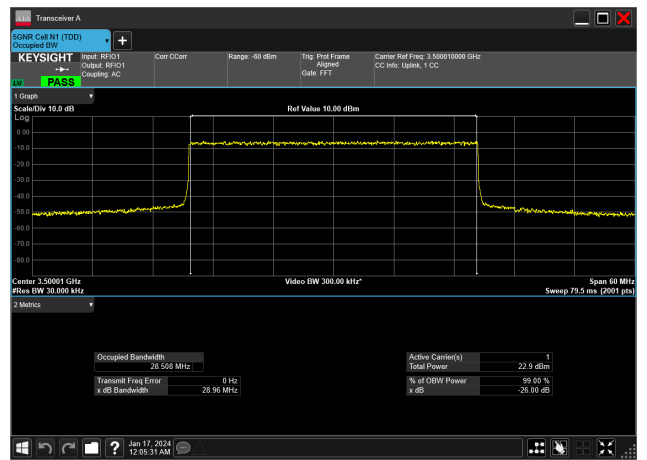

30MHz_15kHz_3535MHz_CP-OFDM 256 QAM_RB160@0&28.515 MHz

30MHz_15kHz_3500MHz_DFT-s-OFDM QPSK_RB160@0&28.508 MHz