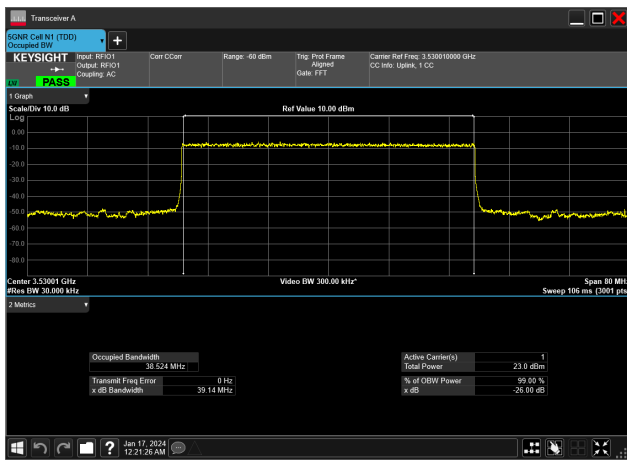

40MHz_15kHz_3530MHz_DFT-s-OFDM PI/2 BPSK_RB216@0&38.524 MHz