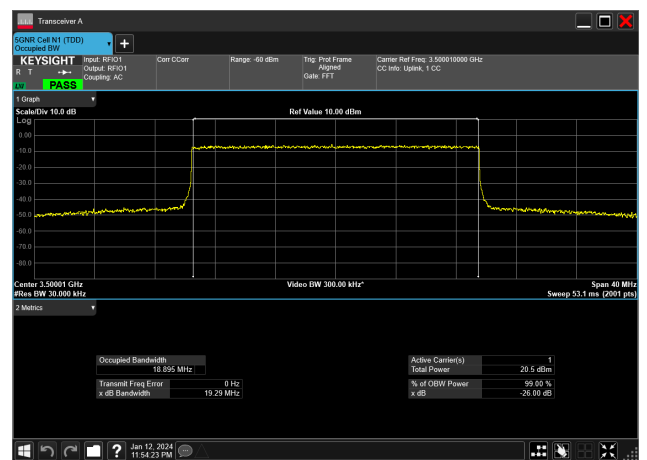

20MHz_15kHz_3500MHz_DFT-s-OFDM 16 QAM_RB100@0&18.734 MHz

20MHz_15kHz_3500MHz_CP-OFDM 64 QAM_RB106@0&18.895 MHz