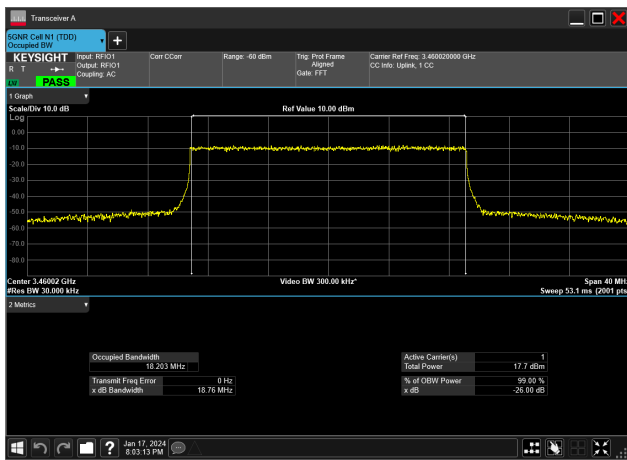

20MHz_30kHz_3460MHz_CP-OFDM QPSK_RB51@0&18.177 MHz

20MHz_30kHz_3460MHz_CP-OFDM 256 QAM_RB51@0&18.203 MHz