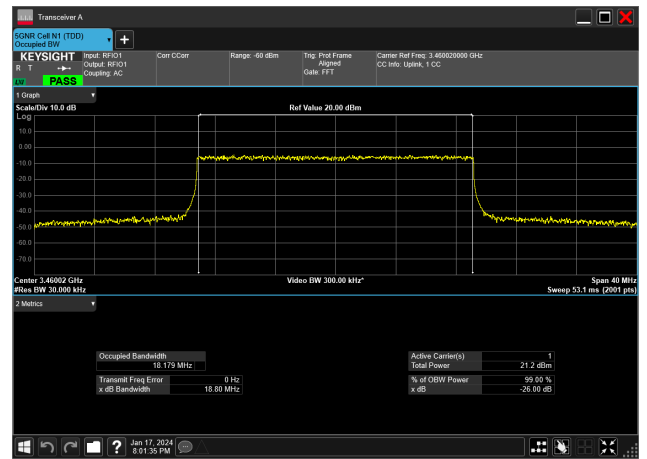

20MHz_30kHz_3460MHz_CP-OFDM 16 QAM_RB51@0&18.179 MHz