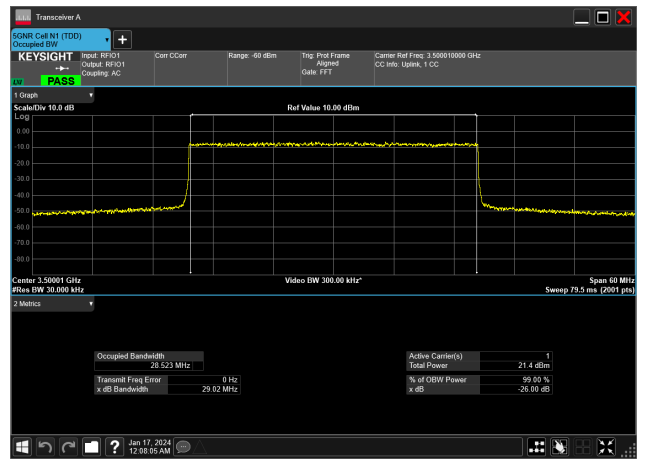

30MHz_15kHz_3500MHz_CP-OFDM QPSK_RB160@0&28.516 MHz

30MHz_15kHz_3500MHz_DFT-s-OFDM 16 QAM_RB160@0&28.562 MHz

30MHz_15kHz_3500MHz_DFT-s-OFDM 256 QAM_RB160@0&28.501 MHz

30MHz_15kHz_3500MHz_DFT-s-OFDM 64 QAM_RB160@0&28.523 MHz