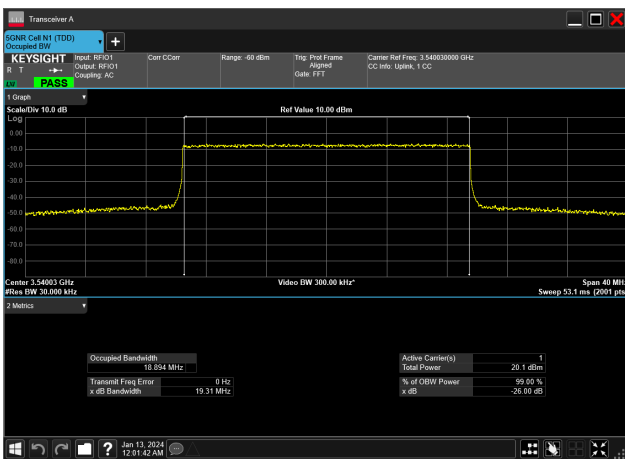

20MHz_15kHz_3540MHz_CP-OFDM 64 QAM_RB106@0&18.894 MHz