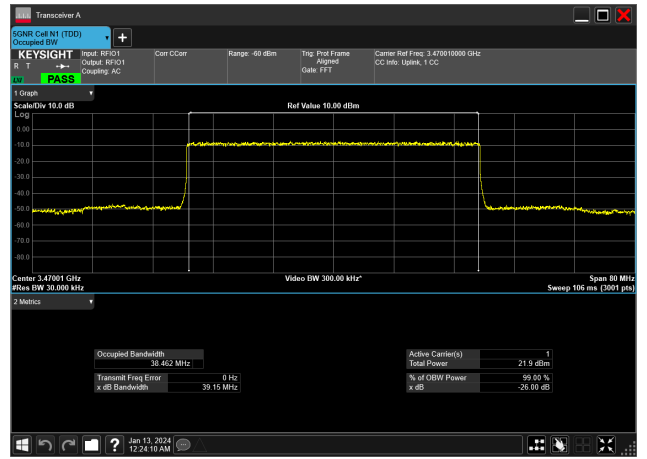

40MHz_15kHz_3470MHz_CP-OFDM 256 QAM_RB216@0&38.510 MHz

40MHz_15kHz_3470MHz_CP-OFDM 64 QAM_RB216@0&38.475 MHz

40MHz_15kHz_3470MHz_CP-OFDM QPSK_RB216@0&38.508 MHz

40MHz_15kHz_3470MHz_DFT-s-OFDM 16 QAM_RB216@0&38.462 MHz