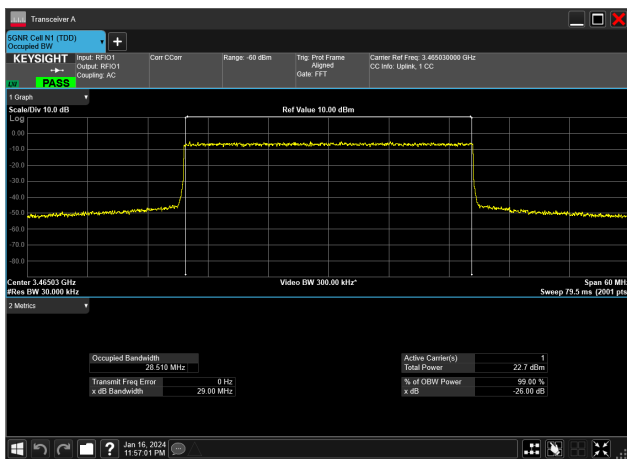

30MHz_15kHz_3465MHz_DFT-s-OFDM QPSK_RB160@0&28.510 MHz