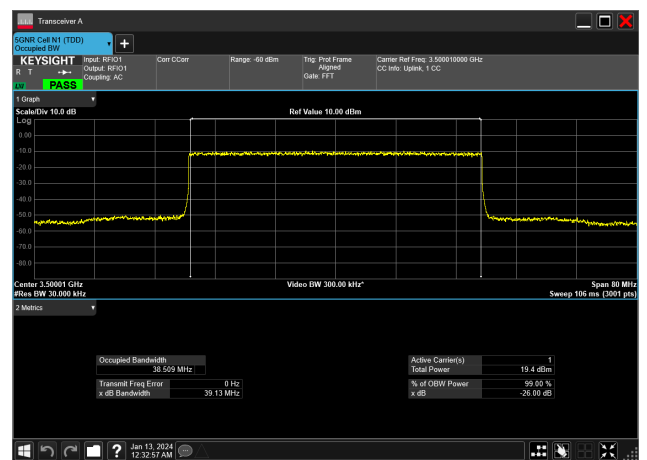

40MHz_15kHz_3500MHz_DFT-s-OFDM PI/2 BPSK_RB216@0&38.473 MHz

40MHz_15kHz_3500MHz_DFT-s-OFDM 256 QAM_RB216@0&38.509 MHz