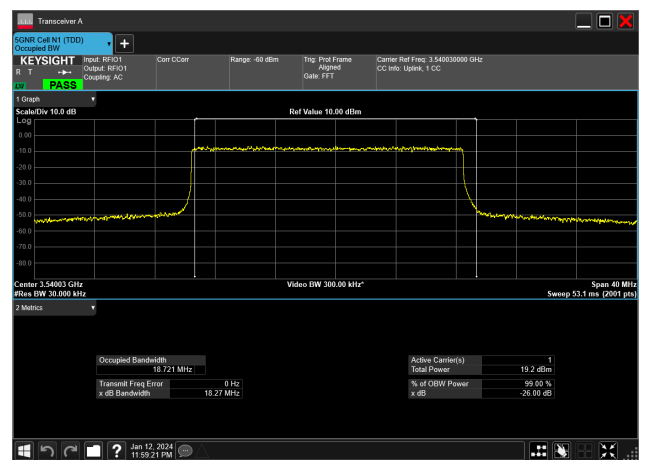

20MHz_15kHz_3540MHz_DFT-s-OFDM PI/2 BPSK_RB100@0&18.769 MHz

20MHz_15kHz_3540MHz_DFT-s-OFDM 256 QAM_RB100@0&18.721 MHz