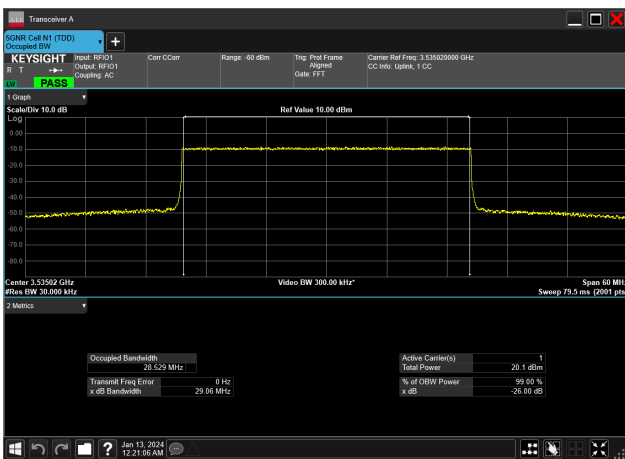

30MHz_15kHz_3535MHz_CP-OFDM 64 QAM_RB160@0&28.529 MHz