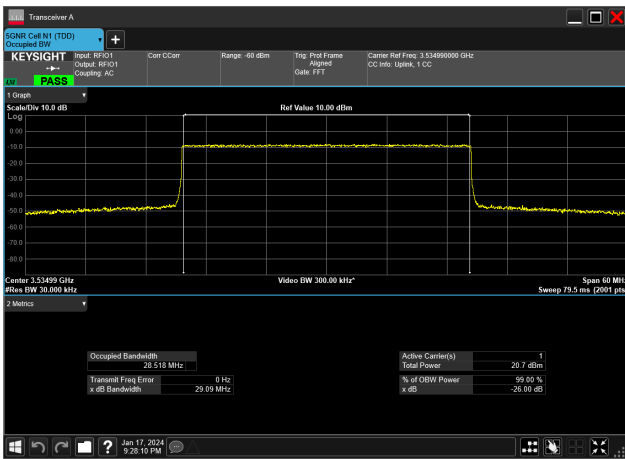

30MHz_15kHz_3535MHz_CP-OFDM 16 QAM_RB160@0&28.518 MHz