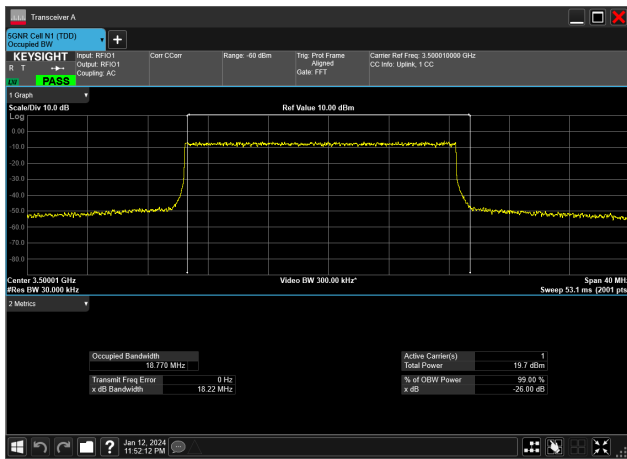

20MHz_15kHz_3500MHz_DFT-s-OFDM 256 QAM_RB100@0&18.770 MHz