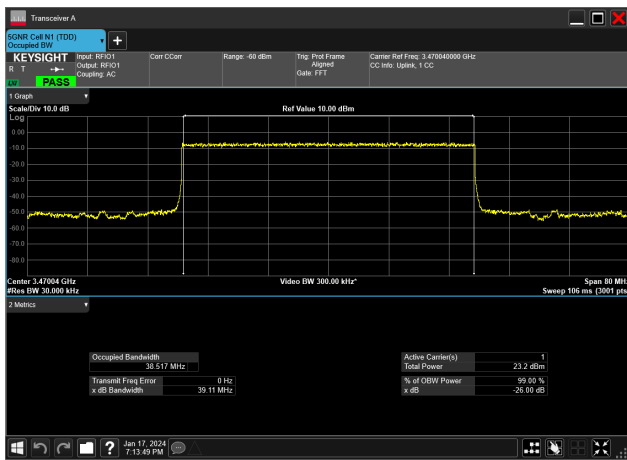

40MHz_15kHz_3500MHz_CP-OFDM 16 QAM_RB216@0&38.474 MHz

40MHz_15kHz_3470MHz_DFT-s-OFDM PI/2 BPSK_RB216@0&38.517 MHz