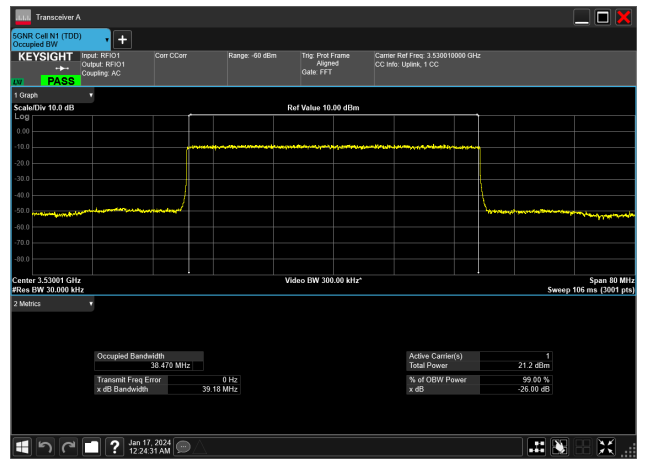

40MHz_15kHz_3530MHz_CP-OFDM QPSK_RB216@0&38.508 MHz

40MHz_15kHz_3530MHz_DFT-s-OFDM 16 QAM_RB216@0&38.519 MHz

40MHz_15kHz_3530MHz_DFT-s-OFDM 256 QAM_RB216@0&38.479 MHz

40MHz_15kHz_3530MHz_DFT-s-OFDM 64 QAM_RB216@0&38.470 MHz