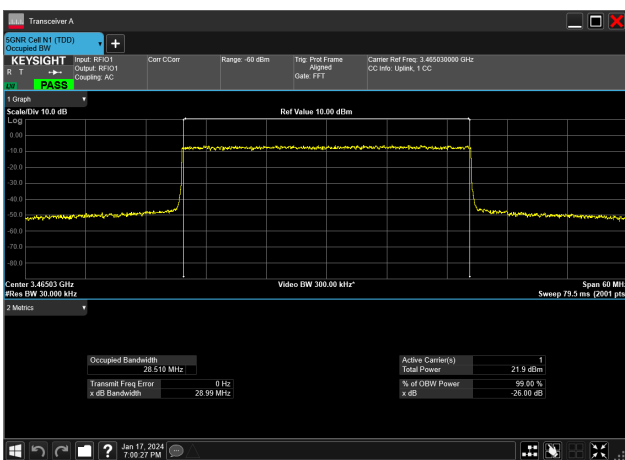

30MHz_15kHz_3465MHz_DFT-s-OFDM 64 QAM_RB160@0&28.504 MHz

30MHz_15kHz_3465MHz_DFT-s-OFDM 16 QAM_RB160@0&28.510 MHz