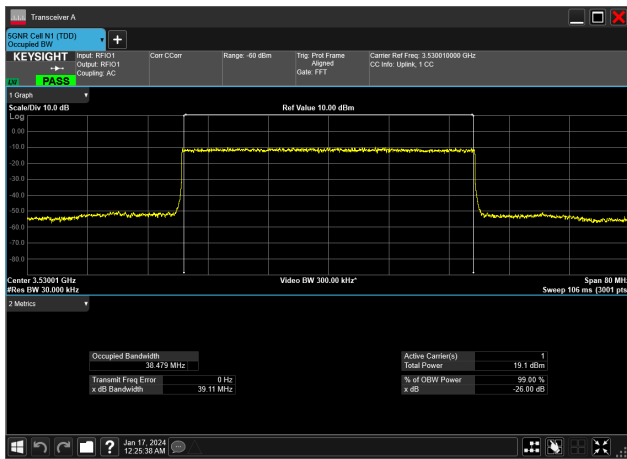

40MHz_15kHz_3530MHz_DFT-s-OFDM 256 QAM_RB216@0&38.479 MHz