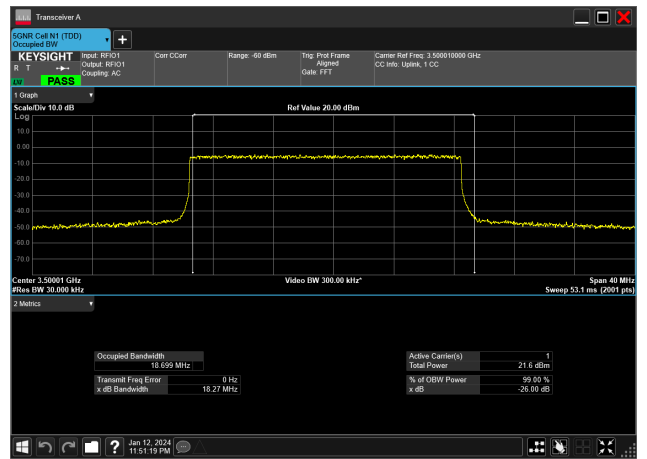

20MHz_15kHz_3500MHz_DFT-s-OFDM 64 QAM_RB100@0&18.699 MHz