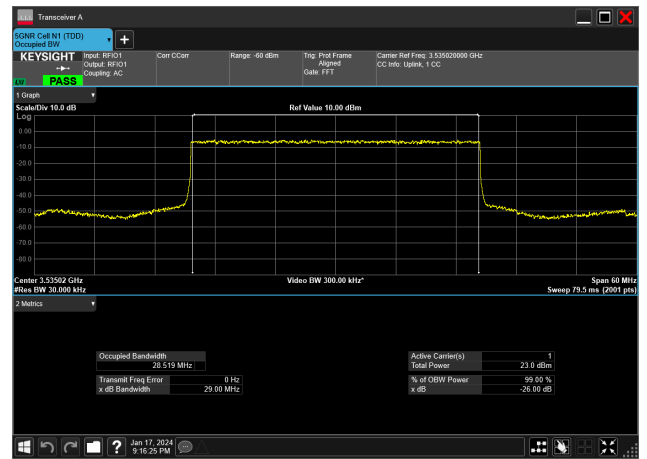

30MHz_15kHz_3535MHz_DFT-s-OFDM PI/2 BPSK_RB160@0&28.519 MHz