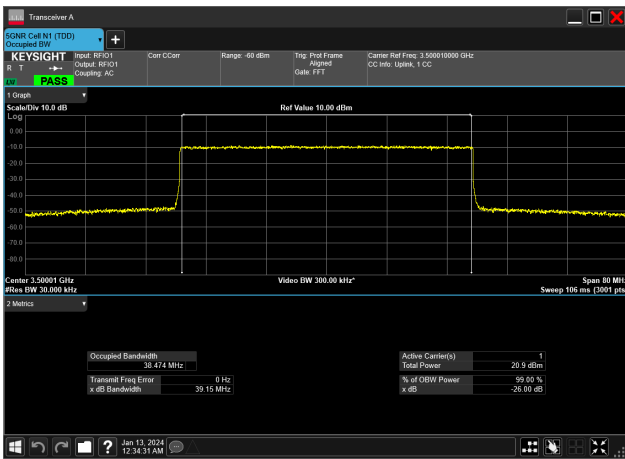

40MHz_15kHz_3500MHz_CP-OFDM 16 QAM_RB216@0&38.474 MHz