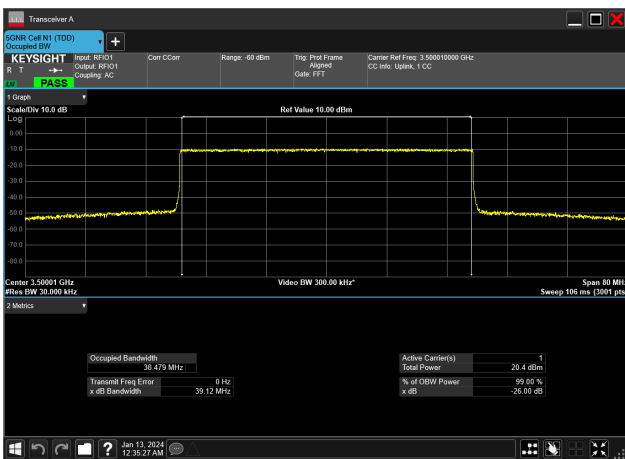

40MHz_15kHz_3500MHz_CP-OFDM 64 QAM_RB216@0&38.479 MHz