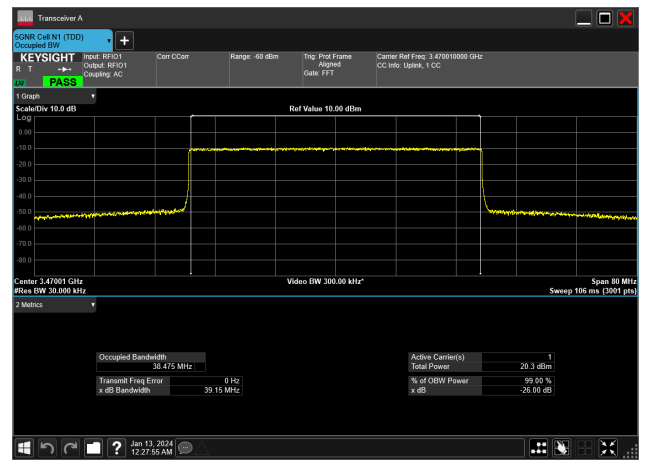

40MHz_15kHz_3470MHz_DFT-s-OFDM 16 QAM_RB216@0&38.462 MHz

40MHz_15kHz_3470MHz_CP-OFDM 64 QAM_RB216@0&38.475 MHz