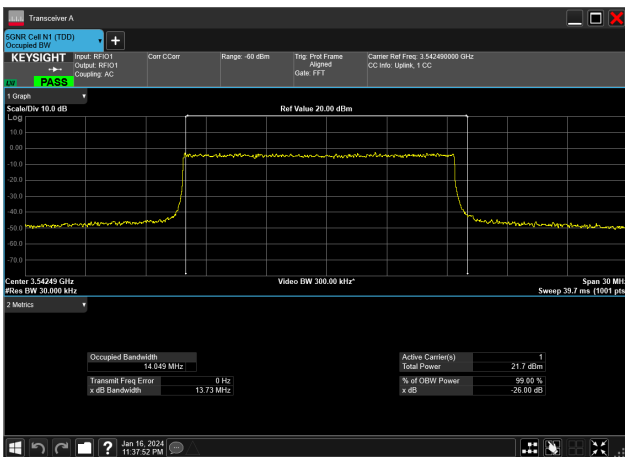

15MHz_15kHz_3542.5MHz_DFT-s-OFDM 64 QAM_RB75@0&13.935 MHz

15MHz_15kHz_3542.5MHz_DFT-s-OFDM 16 QAM_RB75@0&14.049 MHz