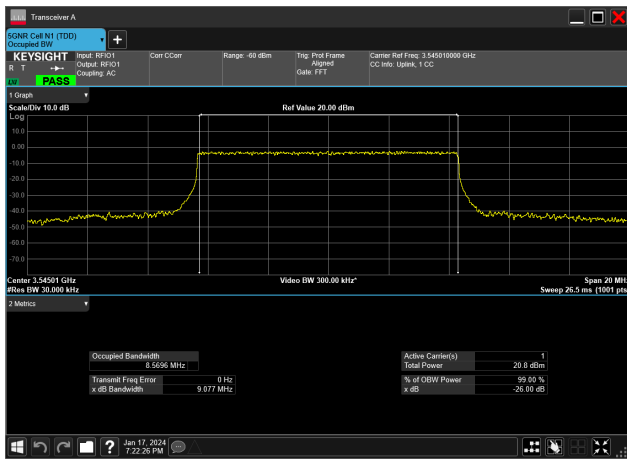

10MHz_30kHz_3545MHz_CP-OFDM QPSK_RB24@0&8.570 MHz