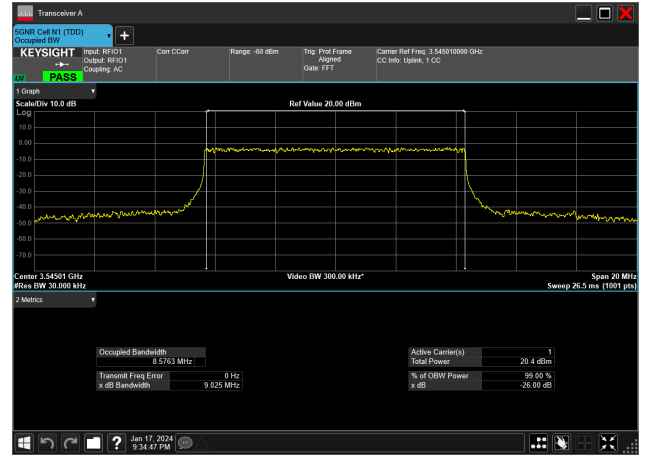

10MHz_30kHz_3500MHz_DFT-s-OFDM QPSK_RB24@0&8.571 MHz

10MHz_30kHz_3545MHz_CP-OFDM 16 QAM_RB24@0&8.573 MHz

10MHz_30kHz_3545MHz_CP-OFDM 256 QAM_RB24@0&8.570 MHz

10MHz_30kHz_3545MHz_CP-OFDM 64 QAM_RB24@0&8.576 MHz