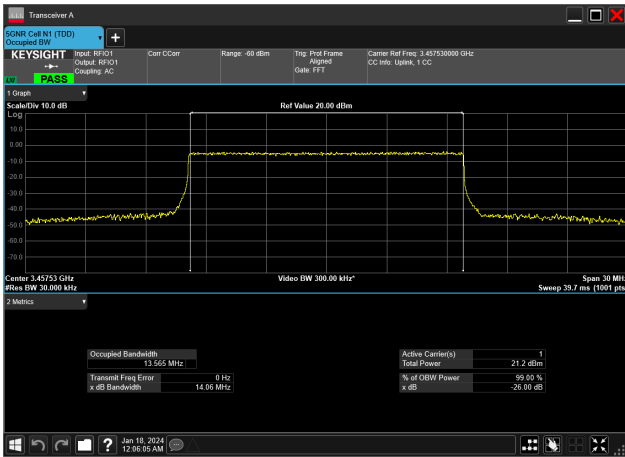

15MHz_30kHz_3457.5MHz_CP-OFDM QPSK_RB38@0&13.565 MHz