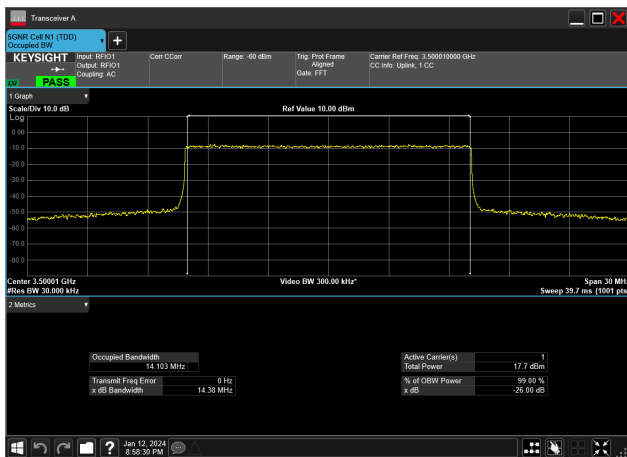

15MHz_15kHz_3500MHz_CP-OFDM QPSK_RB79@0&14.106 MHz

15MHz_15kHz_3500MHz_CP-OFDM 256 QAM_RB79@0&14.103 MHz