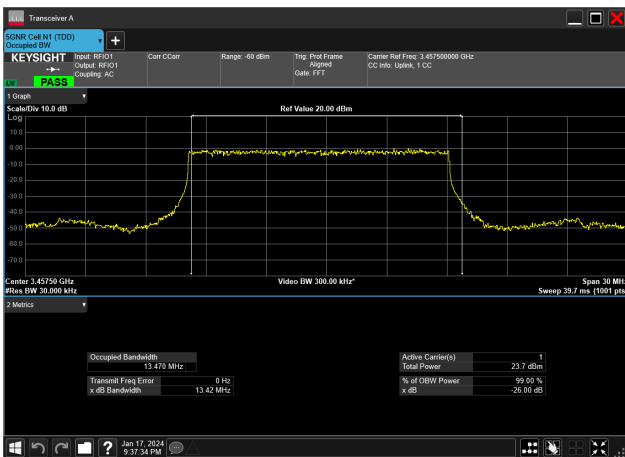

15MHz_30kHz_3500MHz_CP-OFDM 16 QAM_RB38@0&13.567 MHz

15MHz_30kHz_3457.5MHz_DFT-s-OFDM PI/2 BPSK_RB36@0&13.470 MHz