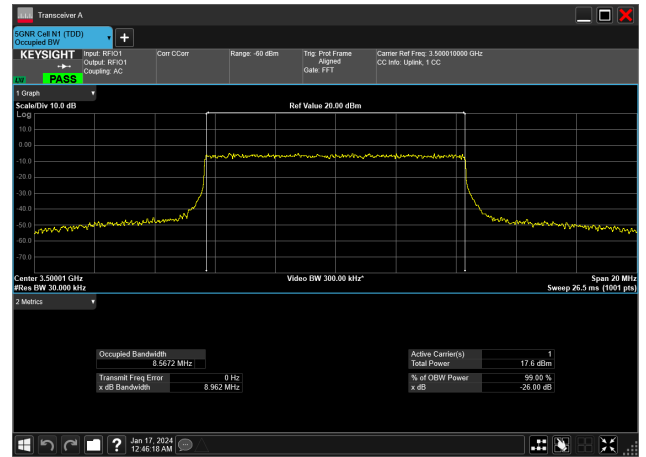

10MHz_30kHz_3500MHz_CP-OFDM 256 QAM_RB24@0&8.567 MHz