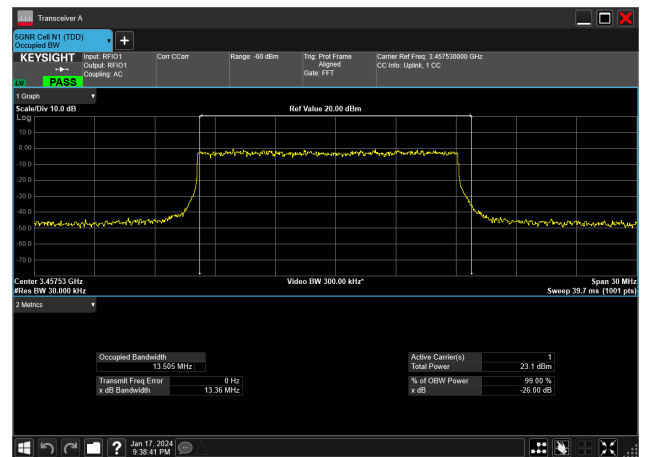

15MHz_30kHz_3500MHz_CP-OFDM 256 QAM_RB38@0&13.561 MHz

15MHz_30kHz_3457.5MHz_DFT-s-OFDM QPSK_RB36@0&13.505 MHz