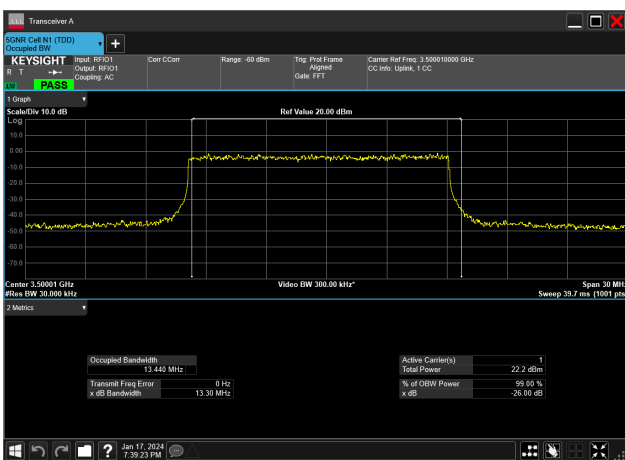

15MHz_30kHz_3500MHz_DFT-s-OFDM 64 QAM_RB36@0&13.518 MHz

15MHz_30kHz_3500MHz_DFT-s-OFDM 16 QAM_RB36@0&13.440 MHz