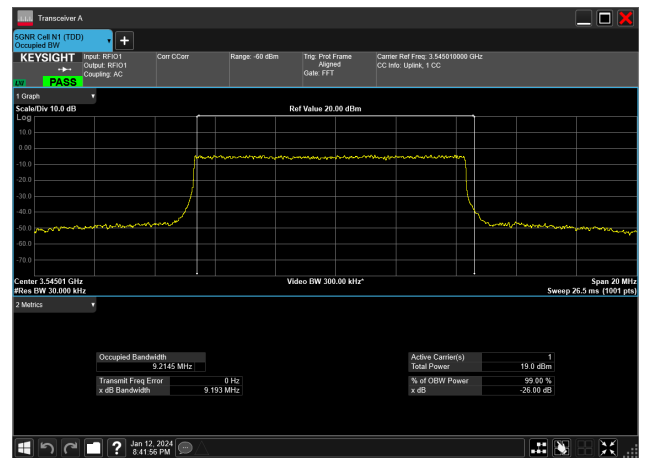

10MHz_15kHz_3545MHz_CP-OFDM 64 QAM_RB52@0&9.282 MHz

10MHz_15kHz_3545MHz_CP-OFDM QPSK_RB52@0&9.285 MHz

10MHz_15kHz_3545MHz_DFT-s-OFDM 16 QAM_RB50@0&9.205 MHz

10MHz_15kHz_3545MHz_DFT-s-OFDM 256 QAM_RB50@0&9.214 MHz