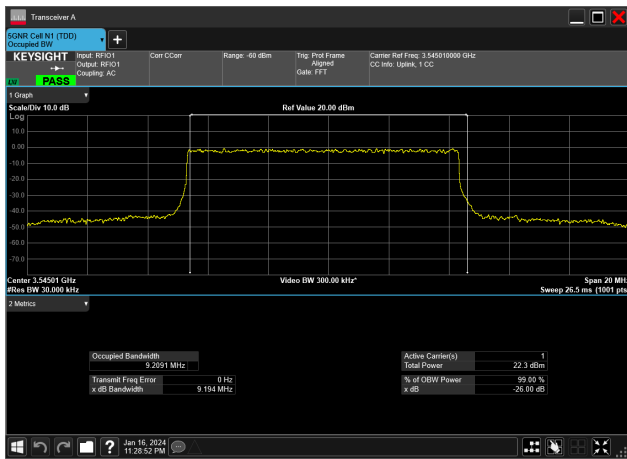

10MHz_15kHz_3545MHz_DFT-s-OFDM QPSK_RB50@0&9.209 MHz