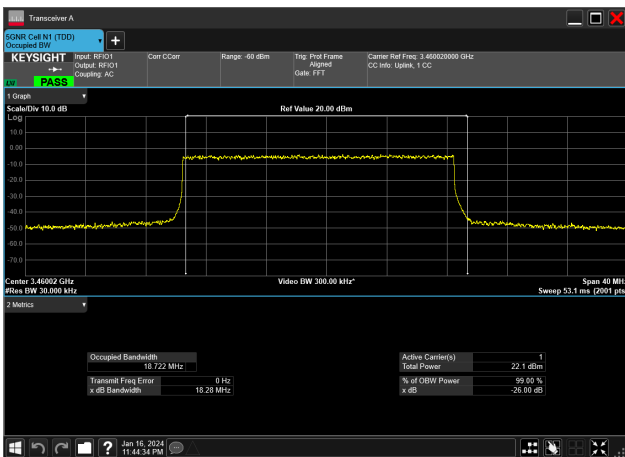

20MHz_15kHz_3460MHz_DFT-s-OFDM 16 QAM_RB100@0&18.722 MHz