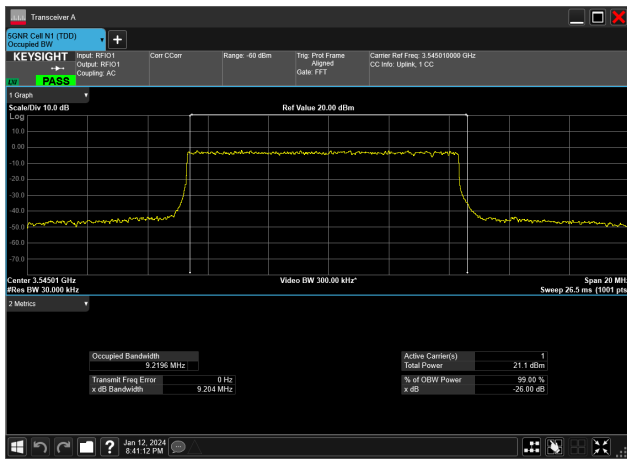

10MHz_15kHz_3545MHz_DFT-s-OFDM 64 QAM_RB50@0&9.220 MHz