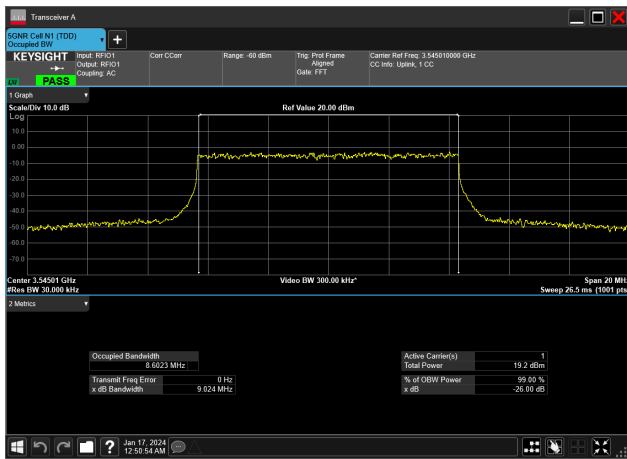

10MHz_30kHz_3545MHz_DFT-s-OFDM 256 QAM_RB24@0&8.602 MHz