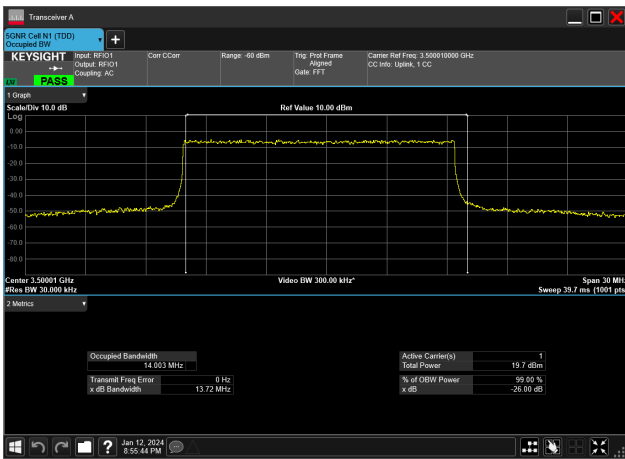

15MHz_15kHz_3500MHz_DFT-s-OFDM 256 QAM_RB75@0&14.003 MHz