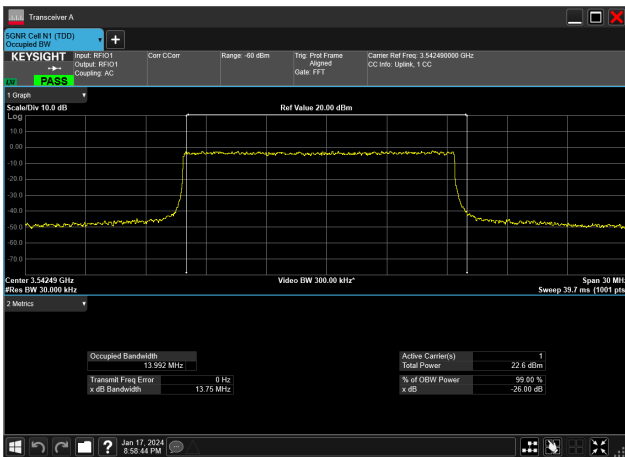

15MHz_15kHz_3542.5MHz_DFT-s-OFDM QPSK_RB75@0&13.992 MHz