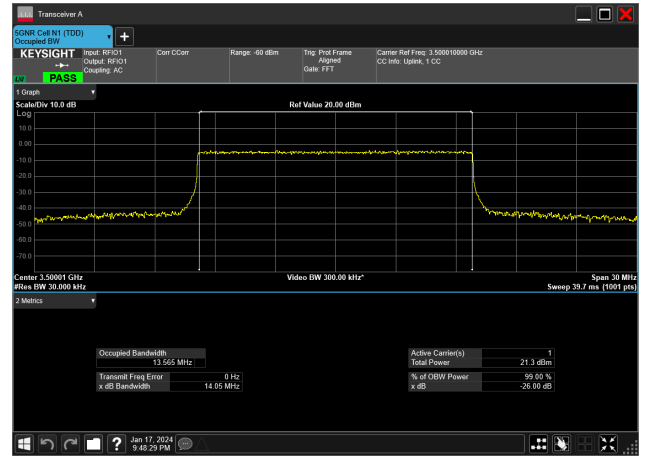

15MHz_30kHz_3500MHz_CP-OFDM QPSK_RB38@0&13.565 MHz