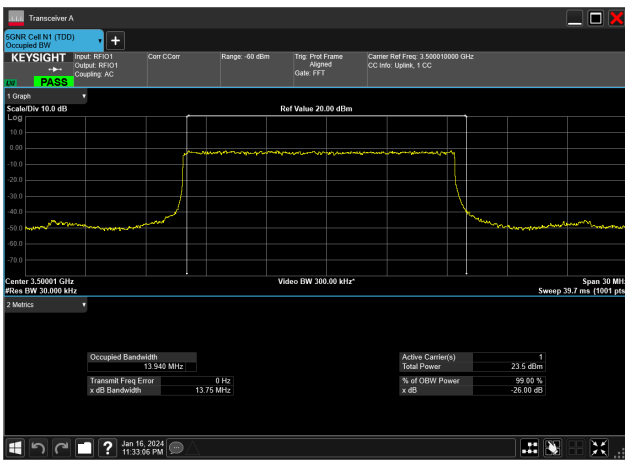

15MHz_15kHz_3542.5MHz_CP-OFDM 16 QAM_RB79@0&14.070 MHz

15MHz_15kHz_3500MHz_DFT-s-OFDM PI/2 BPSK_RB75@0&13.940 MHz