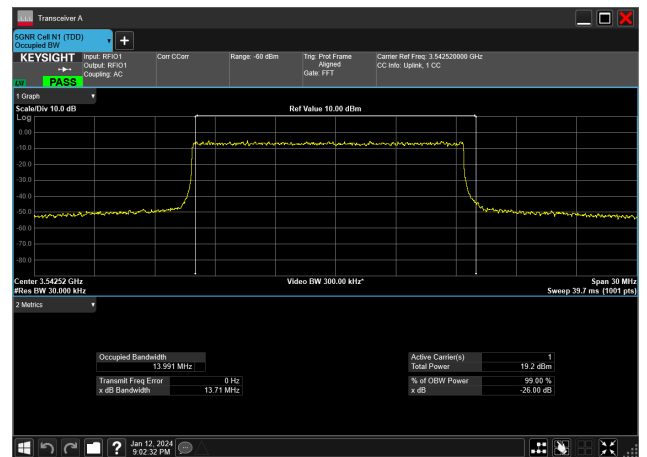

15MHz_15kHz_3542.5MHz_DFT-s-OFDM 16 QAM_RB75@0&13.993 MHz

15MHz_15kHz_3542.5MHz_DFT-s-OFDM 256 QAM_RB75@0&13.991 MHz