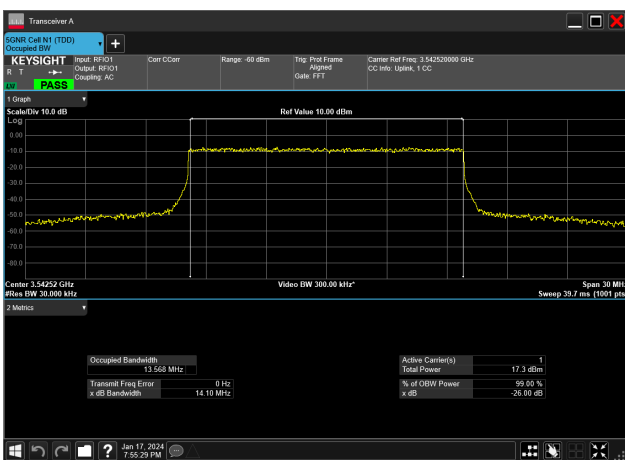

15MHz_30kHz_3542.5MHz_CP-OFDM QPSK_RB38@0&13.566 MHz

15MHz_30kHz_3542.5MHz_CP-OFDM 256 QAM_RB38@0&13.568 MHz