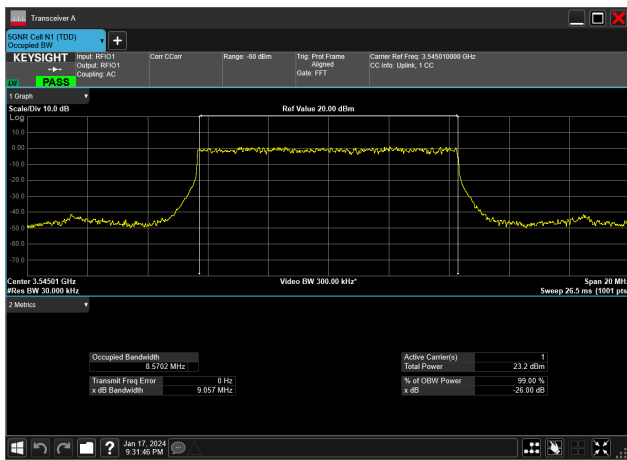

15MHz_15kHz_3457.5MHz_CP-OFDM 16 QAM_RB79@0&14.103 MHz

10MHz_30kHz_3545MHz_DFT-s-OFDM PI/2 BPSK_RB24@0&8.570 MHz