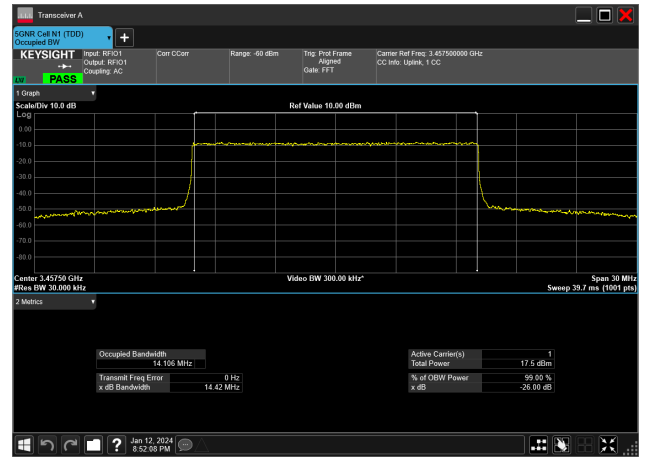

10MHz_30kHz_3545MHz_DFT-s-OFDM PI/2 BPSK_RB24@0&8.570 MHz

10MHz_30kHz_3545MHz_DFT-s-OFDM QPSK_RB24@0&8.571 MHz

15MHz_15kHz_3457.5MHz_CP-OFDM 16 QAM_RB79@0&14.103 MHz

15MHz_15kHz_3457.5MHz_CP-OFDM 256 QAM_RB79@0&14.106 MHz