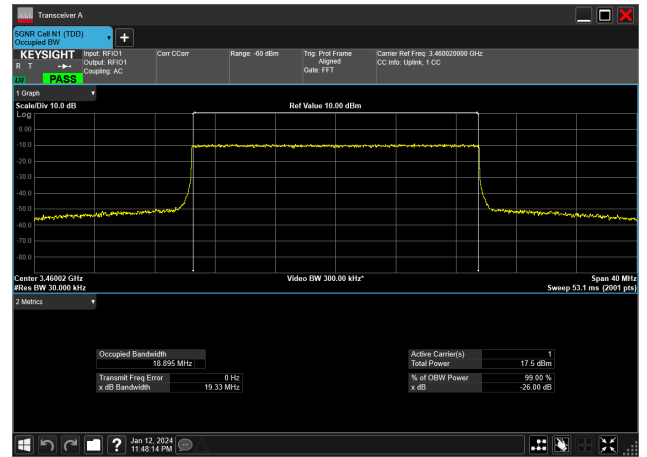

20MHz_15kHz_3460MHz_CP-OFDM 256 QAM_RB106@0&18.895 MHz