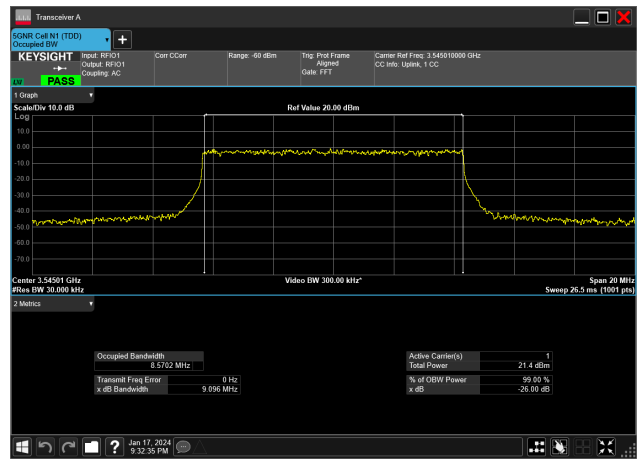

10MHz_30kHz_3545MHz_CP-OFDM QPSK_RB24@0&8.570 MHz

10MHz_30kHz_3545MHz_DFT-s-OFDM 16 QAM_RB24@0&8.562 MHz

10MHz_30kHz_3545MHz_DFT-s-OFDM 256 QAM_RB24@0&8.602 MHz

10MHz_30kHz_3545MHz_DFT-s-OFDM 64 QAM_RB24@0&8.570 MHz