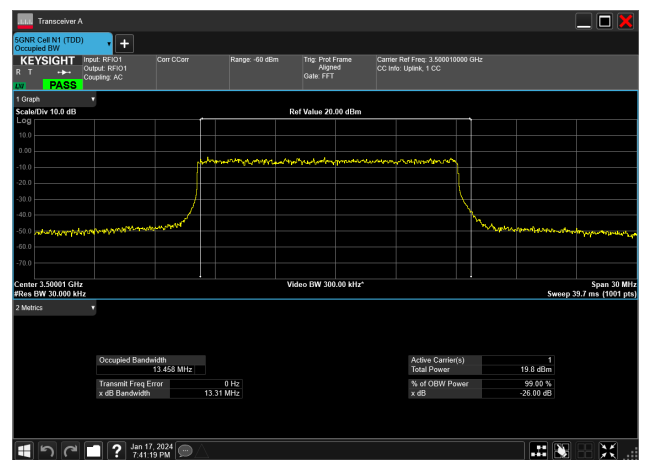

15MHz_30kHz_3500MHz_CP-OFDM 64 QAM_RB38@0&13.567 MHz

15MHz_30kHz_3500MHz_CP-OFDM QPSK_RB38@0&13.565 MHz

15MHz_30kHz_3500MHz_DFT-s-OFDM 16 QAM_RB36@0&13.440 MHz

15MHz_30kHz_3500MHz_DFT-s-OFDM 256 QAM_RB36@0&13.458 MHz