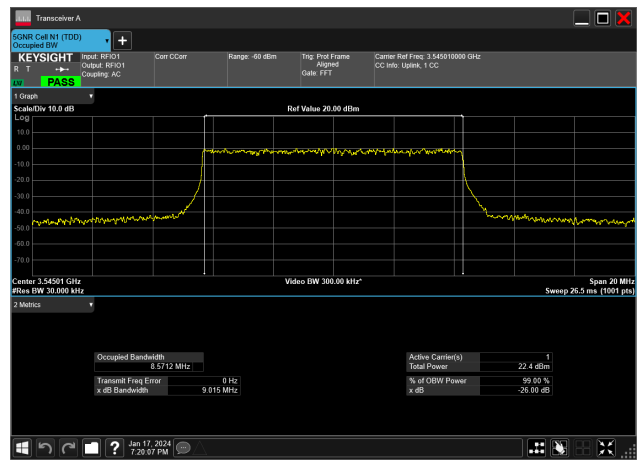

15MHz_15kHz_3457.5MHz_CP-OFDM 256 QAM_RB79@0&14.106 MHz

10MHz_30kHz_3545MHz_DFT-s-OFDM QPSK_RB24@0&8.571 MHz