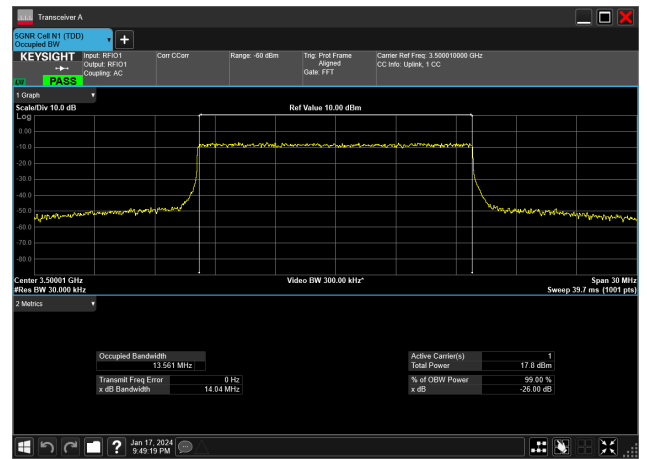

15MHz_30kHz_3457.5MHz_DFT-s-OFDM PI/2 BPSK_RB36@0&13.470 MHz

15MHz_30kHz_3457.5MHz_DFT-s-OFDM QPSK_RB36@0&13.505 MHz

15MHz_30kHz_3500MHz_CP-OFDM 16 QAM_RB38@0&13.567 MHz

15MHz_30kHz_3500MHz_CP-OFDM 256 QAM_RB38@0&13.561 MHz