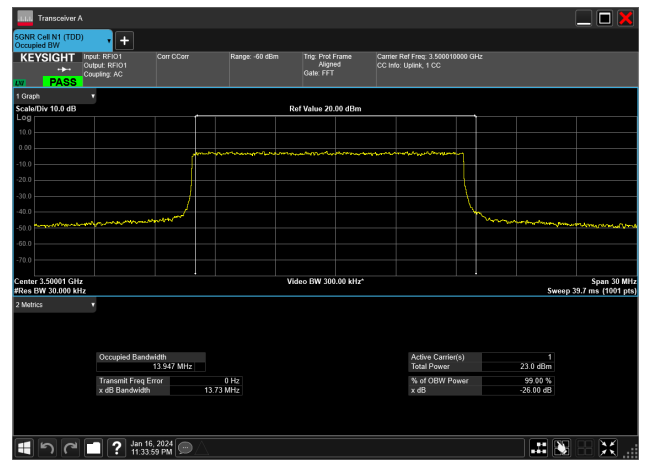

15MHz_15kHz_3500MHz_DFT-s-OFDM 256 QAM_RB75@0&14.003 MHz

15MHz_15kHz_3500MHz_DFT-s-OFDM 64 QAM_RB75@0&13.946 MHz

15MHz_15kHz_3500MHz_DFT-s-OFDM PI/2 BPSK_RB75@0&13.940 MHz

15MHz_15kHz_3500MHz_DFT-s-OFDM QPSK_RB75@0&13.947 MHz