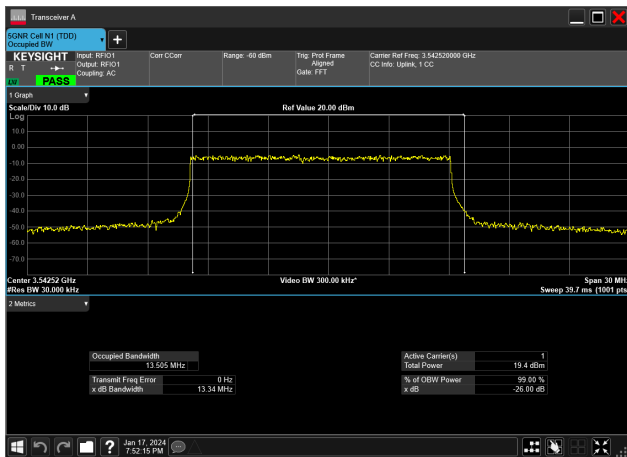

15MHz_30kHz_3542.5MHz_DFT-s-OFDM 256 QAM_RB36@0&13.505 MHz