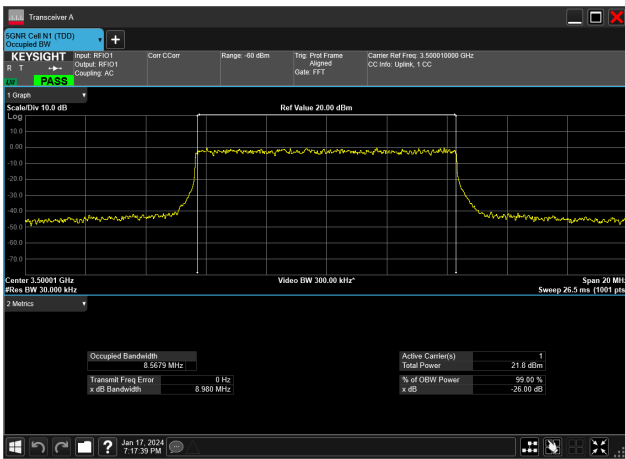

10MHz_30kHz_3500MHz_DFT-s-OFDM 64 QAM_RB24@0&8.568 MHz