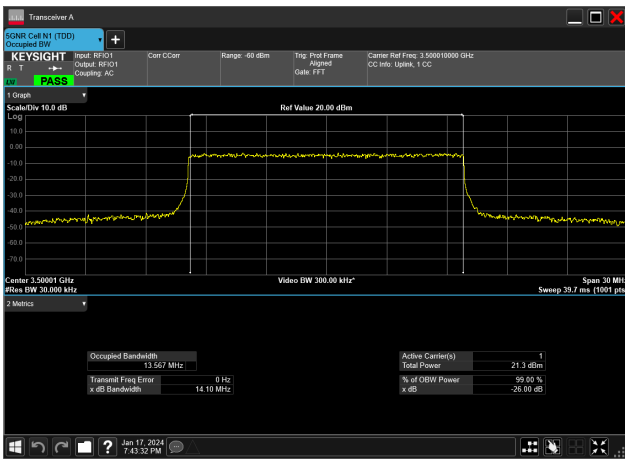

15MHz_30kHz_3500MHz_CP-OFDM 16 QAM_RB38@0&13.567 MHz