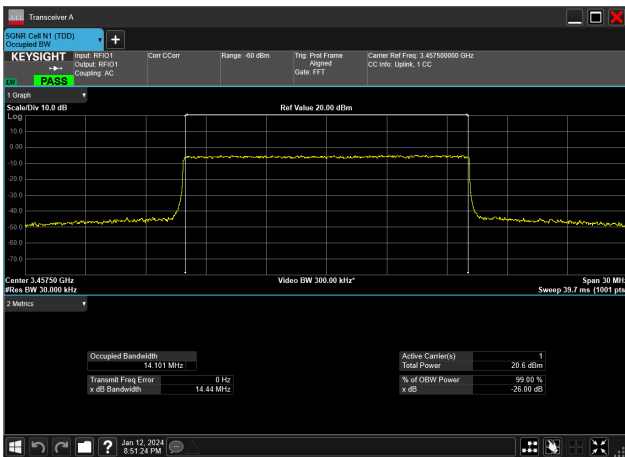

15MHz_15kHz_3457.5MHz_CP-OFDM 64 QAM_RB79@0&14.101 MHz