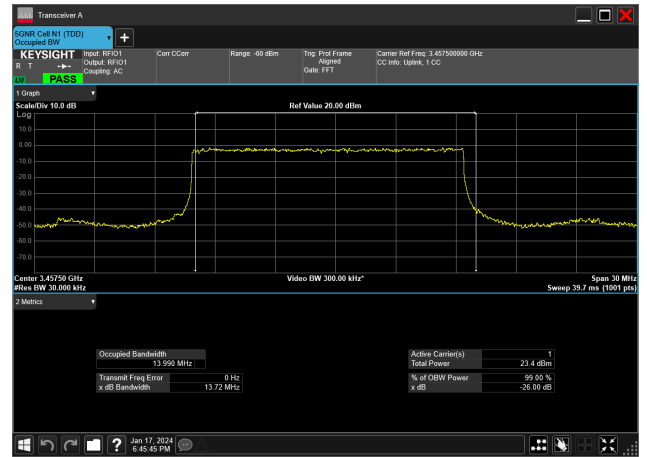

15MHz_15kHz_3457.5MHz_DFT-s-OFDM 16 QAM_RB75@0&13.990 MHz