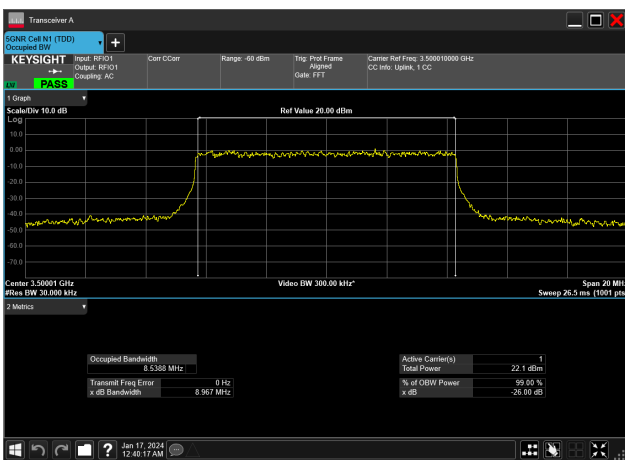

10MHz_30kHz_3500MHz_DFT-s-OFDM 64 QAM_RB24@0&8.568 MHz

10MHz_30kHz_3500MHz_DFT-s-OFDM 16 QAM_RB24@0&8.539 MHz