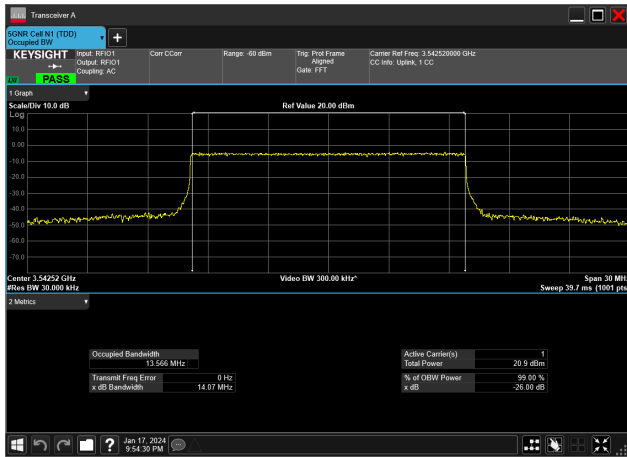

15MHz_30kHz_3542.5MHz_CP-OFDM QPSK_RB38@0&13.566 MHz