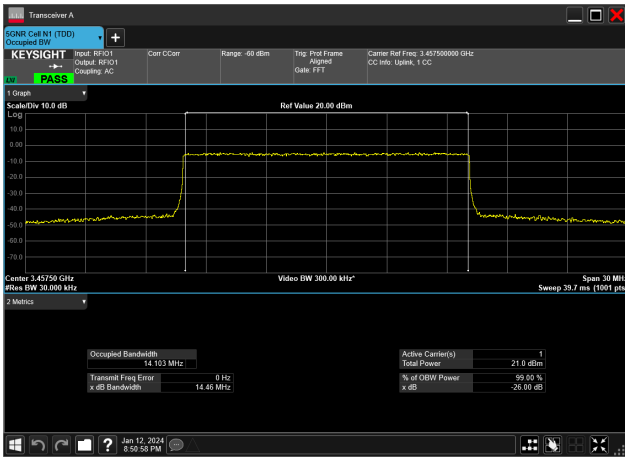

15MHz_15kHz_3457.5MHz_CP-OFDM 16 QAM_RB79@0&14.103 MHz