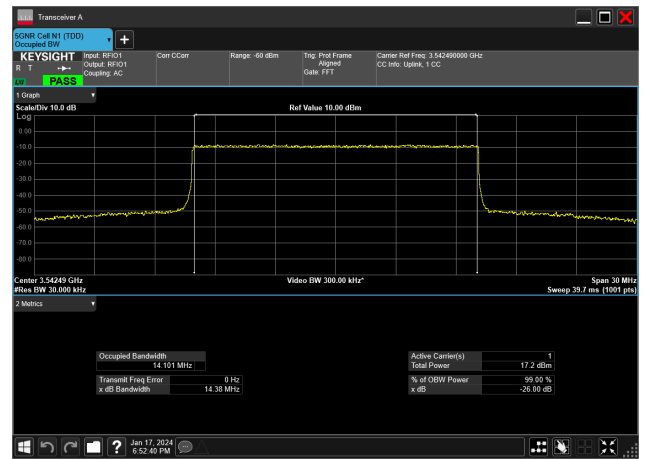

15MHz_15kHz_3542.5MHz_CP-OFDM 256 QAM_RB79@0&14.101 MHz