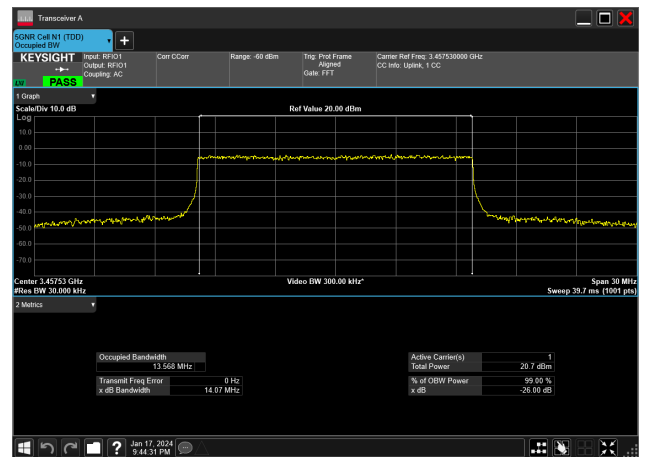

15MHz_15kHz_3542.5MHz_DFT-s-OFDM QPSK_RB75@0&13.992 MHz

15MHz_30kHz_3457.5MHz_CP-OFDM 16 QAM_RB38@0&13.568 MHz

15MHz_30kHz_3457.5MHz_CP-OFDM 256 QAM_RB38@0&13.566 MHz

15MHz_30kHz_3457.5MHz_CP-OFDM 64 QAM_RB38@0&13.568 MHz