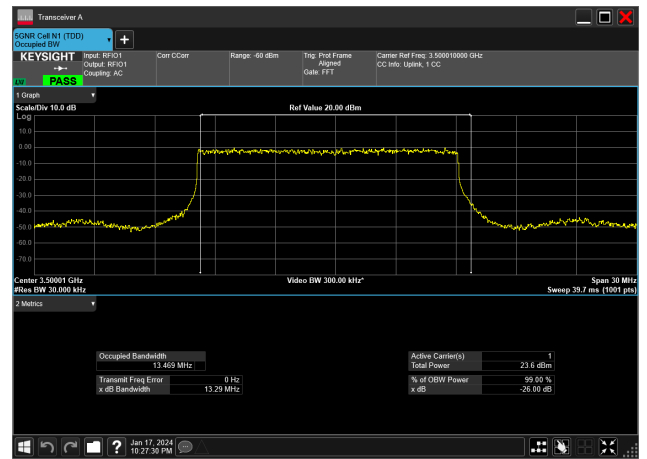

15MHz_30kHz_3500MHz_DFT-s-OFDM PI/2 BPSK_RB36@0&13.469 MHz