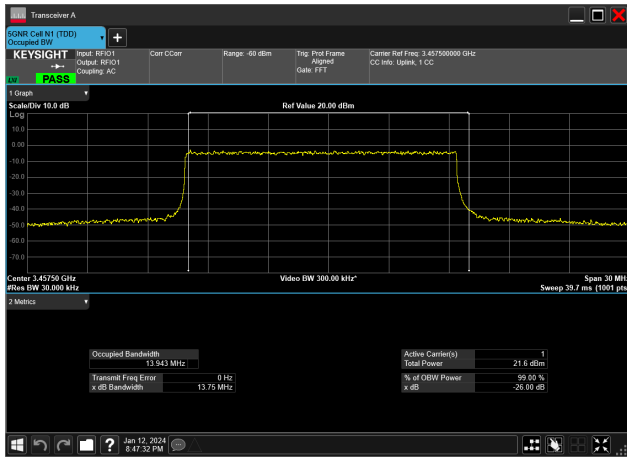

15MHz_15kHz_3457.5MHz_DFT-s-OFDM 64 QAM_RB75@0&13.943 MHz