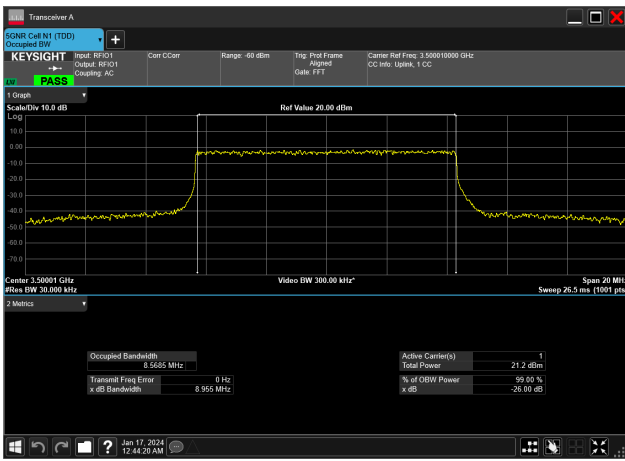

10MHz_30kHz_3500MHz_CP-OFDM 16 QAM_RB24@0&8.568 MHz