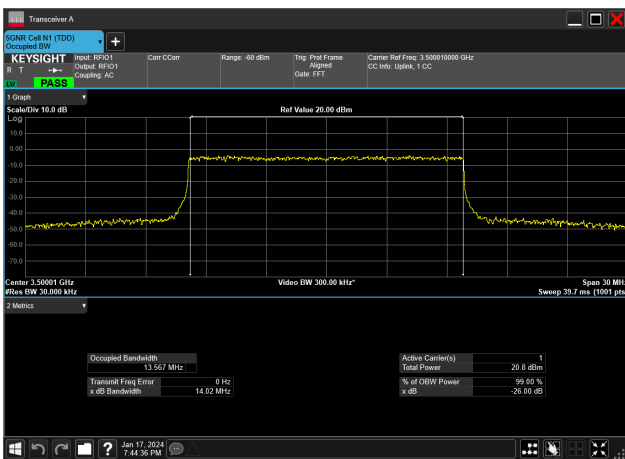

15MHz_30kHz_3500MHz_CP-OFDM 64 QAM_RB38@0&13.567 MHz