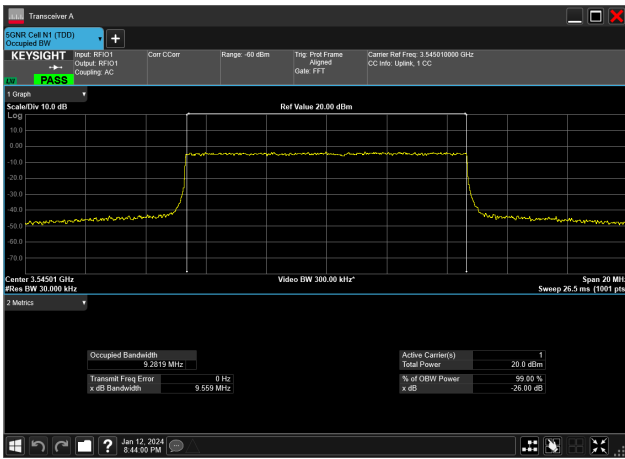

10MHz_15kHz_3545MHz_CP-OFDM 64 QAM_RB52@0&9.282 MHz