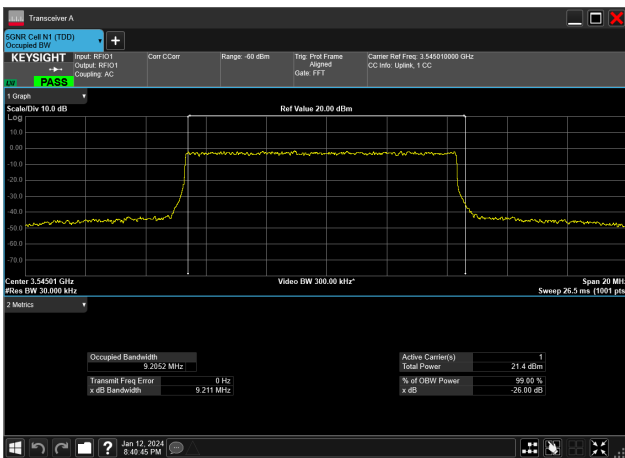

10MHz_15kHz_3545MHz_DFT-s-OFDM 64 QAM_RB50@0&9.220 MHz

10MHz_15kHz_3545MHz_DFT-s-OFDM 16 QAM_RB50@0&9.205 MHz