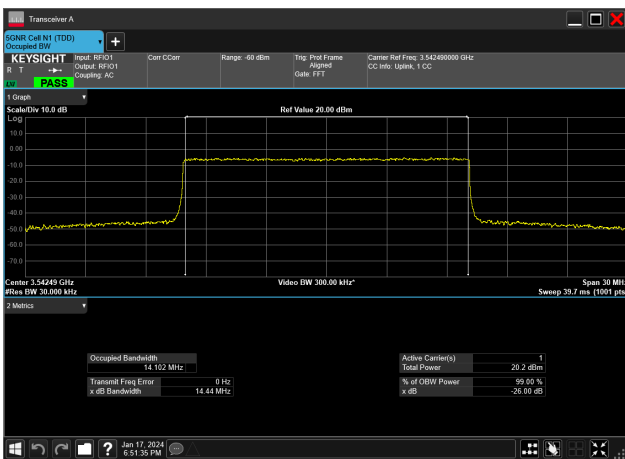

15MHz_15kHz_3542.5MHz_CP-OFDM 64 QAM_RB79@0&14.102 MHz