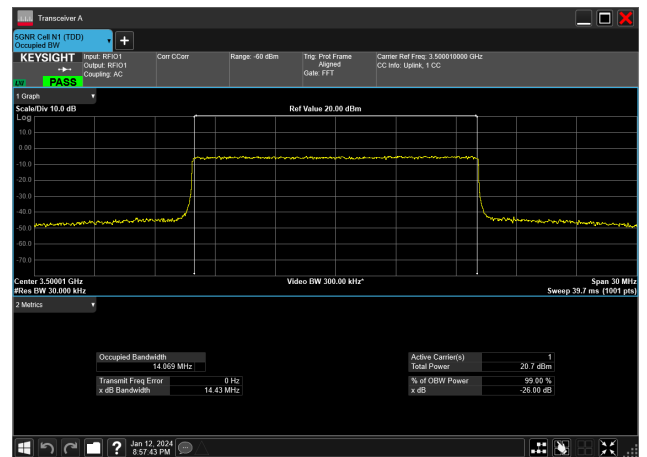

15MHz_15kHz_3500MHz_DFT-s-OFDM 16 QAM_RB75@0&13.992 MHz

15MHz_15kHz_3500MHz_CP-OFDM 64 QAM_RB79@0&14.069 MHz