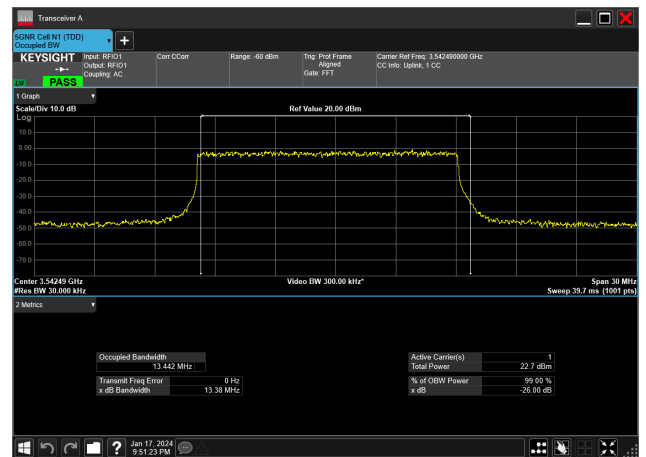

15MHz_30kHz_3542.5MHz_DFT-s-OFDM 256 QAM_RB36@0&13.505 MHz

15MHz_30kHz_3542.5MHz_DFT-s-OFDM 64 QAM_RB36@0&13.510 MHz

15MHz_30kHz_3542.5MHz_DFT-s-OFDM PI/2 BPSK_RB36@0&13.505 MHz

15MHz_30kHz_3542.5MHz_DFT-s-OFDM QPSK_RB36@0&13.442 MHz