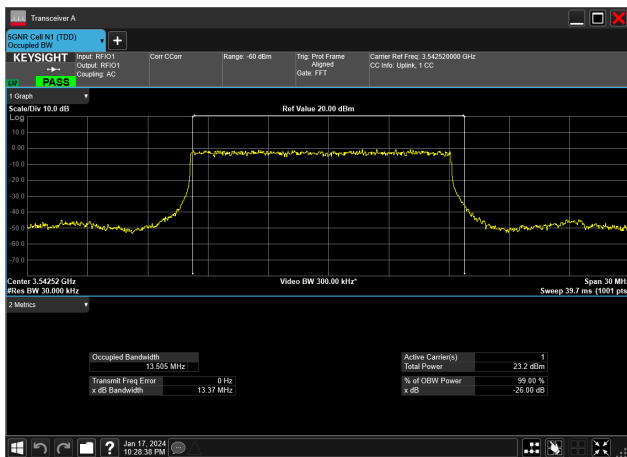

20MHz_15kHz_3460MHz_CP-OFDM 16 QAM_RB106@0&18.885 MHz

15MHz_30kHz_3542.5MHz_DFT-s-OFDM PI/2 BPSK_RB36@0&13.505 MHz