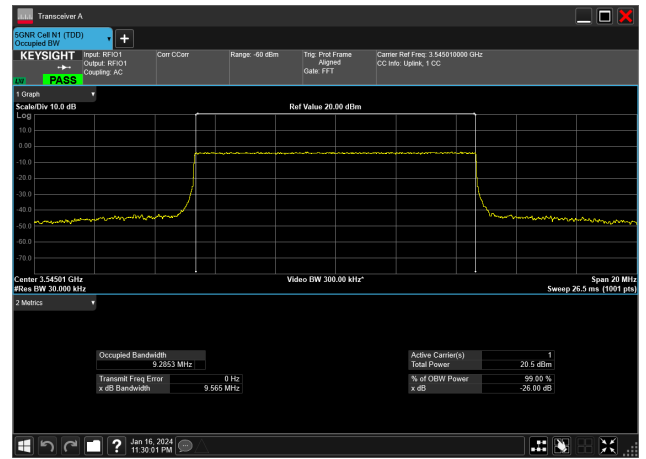

10MHz_15kHz_3545MHz_CP-OFDM QPSK_RB52@0&9.285 MHz