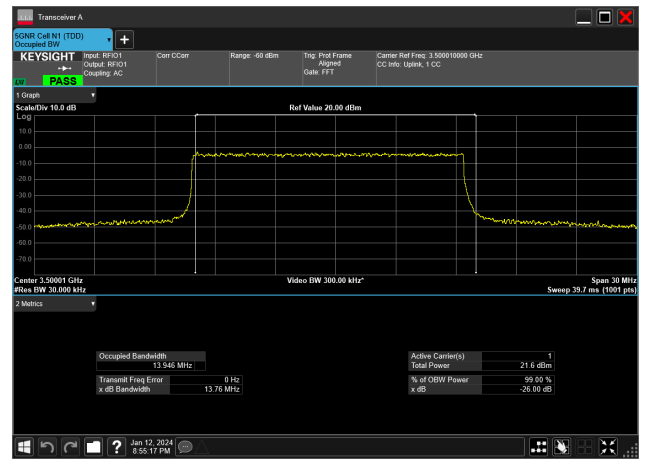

15MHz_15kHz_3500MHz_DFT-s-OFDM 64 QAM_RB75@0&13.946 MHz