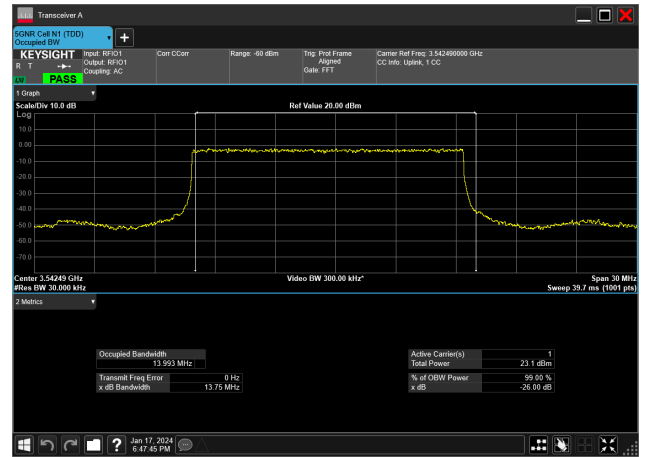

15MHz_15kHz_3542.5MHz_DFT-s-OFDM 16 QAM_RB75@0&14.049 MHz

15MHz_15kHz_3542.5MHz_DFT-s-OFDM 256 QAM_RB75@0&13.991 MHz

15MHz_15kHz_3542.5MHz_DFT-s-OFDM 64 QAM_RB75@0&13.935 MHz

15MHz_15kHz_3542.5MHz_DFT-s-OFDM 16 QAM_RB75@0&13.993 MHz