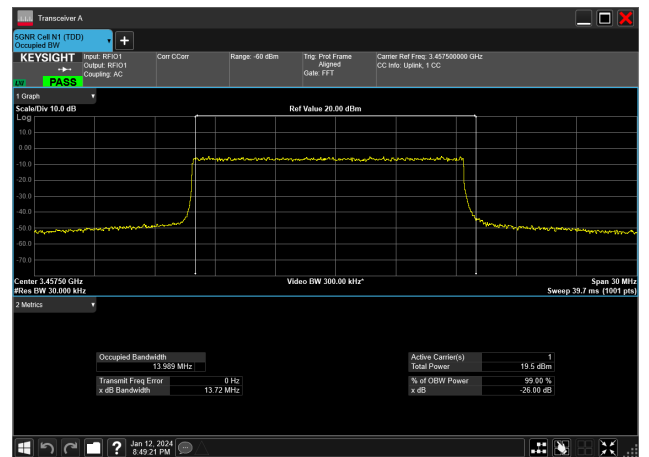

15MHz_15kHz_3457.5MHz_CP-OFDM 64 QAM_RB79@0&14.101 MHz

15MHz_15kHz_3457.5MHz_CP-OFDM QPSK_RB79@0&14.105 MHz

15MHz_15kHz_3457.5MHz_DFT-s-OFDM 16 QAM_RB75@0&13.949 MHz

15MHz_15kHz_3457.5MHz_DFT-s-OFDM 256 QAM_RB75@0&13.989 MHz