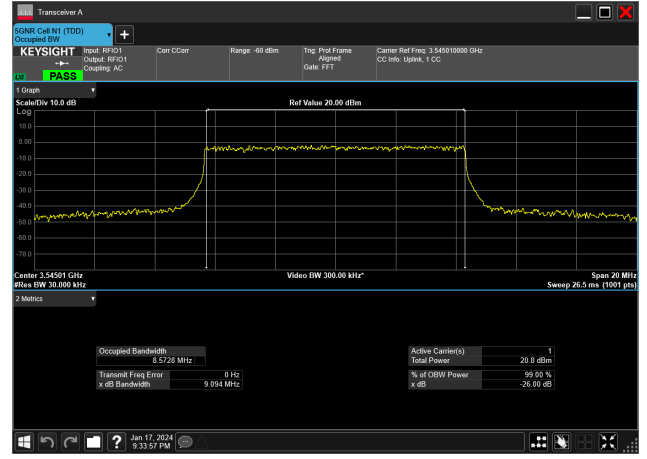

10MHz_30kHz_3545MHz_CP-OFDM 16 QAM_RB24@0&8.573 MHz