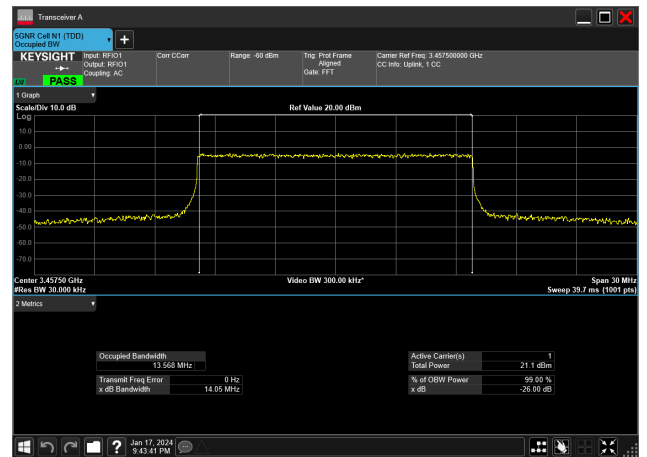

15MHz_30kHz_3457.5MHz_CP-OFDM 16 QAM_RB38@0&13.568 MHz