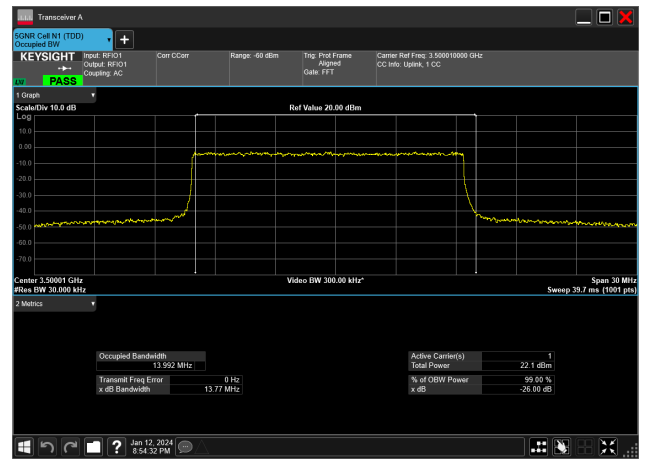

15MHz_15kHz_3500MHz_CP-OFDM 256 QAM_RB79@0&14.103 MHz

15MHz_15kHz_3500MHz_CP-OFDM 64 QAM_RB79@0&14.069 MHz

15MHz_15kHz_3500MHz_CP-OFDM QPSK_RB79@0&14.106 MHz

15MHz_15kHz_3500MHz_DFT-s-OFDM 16 QAM_RB75@0&13.992 MHz