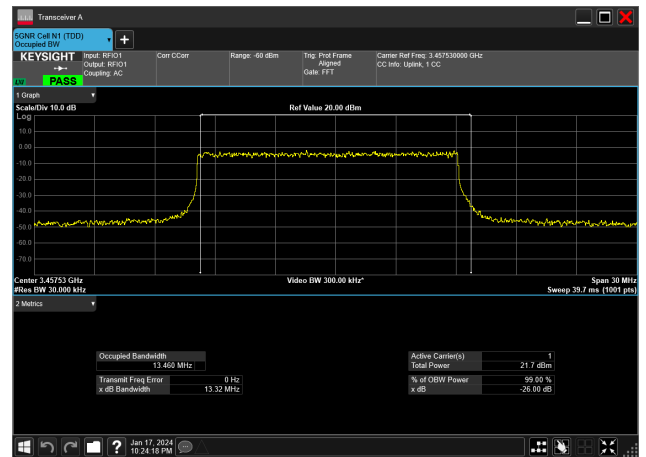

15MHz_30kHz_3457.5MHz_CP-OFDM QPSK_RB38@0&13.565 MHz

15MHz_30kHz_3457.5MHz_DFT-s-OFDM 16 QAM_RB36@0&13.410 MHz

15MHz_30kHz_3457.5MHz_DFT-s-OFDM 256 QAM_RB36@0&13.456 MHz

15MHz_30kHz_3457.5MHz_DFT-s-OFDM 64 QAM_RB36@0&13.460 MHz