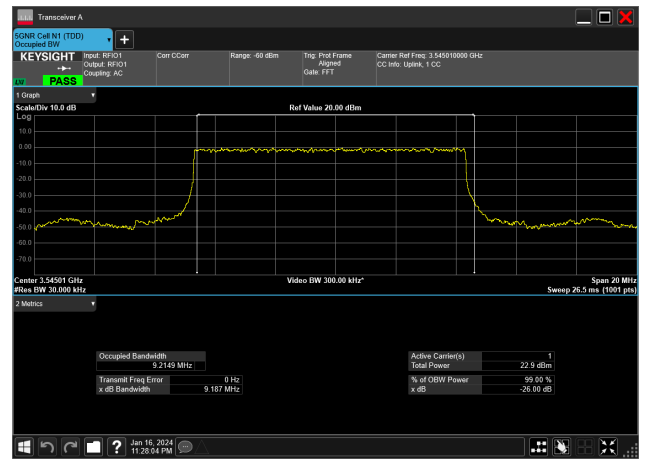

10MHz_15kHz_3545MHz_DFT-s-OFDM PI/2 BPSK_RB50@0&9.215 MHz