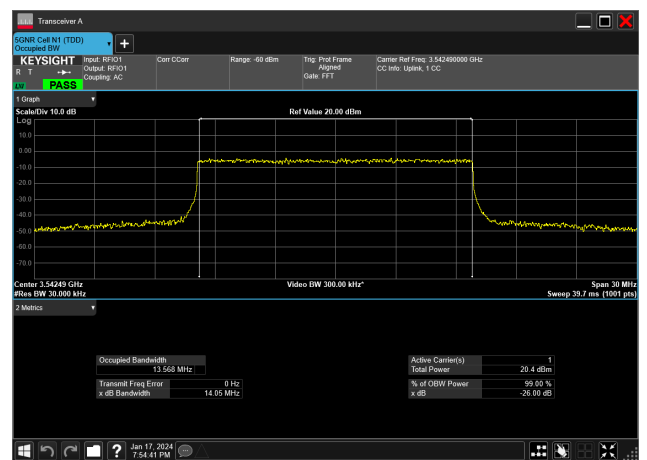

15MHz_30kHz_3542.5MHz_DFT-s-OFDM 16 QAM_RB36@0&13.444 MHz

15MHz_30kHz_3542.5MHz_CP-OFDM 64 QAM_RB38@0&13.568 MHz