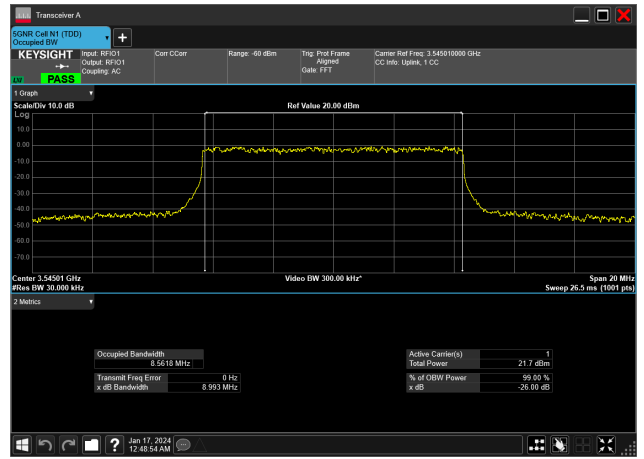

10MHz_30kHz_3545MHz_DFT-s-OFDM 16 QAM_RB24@0&8.562 MHz