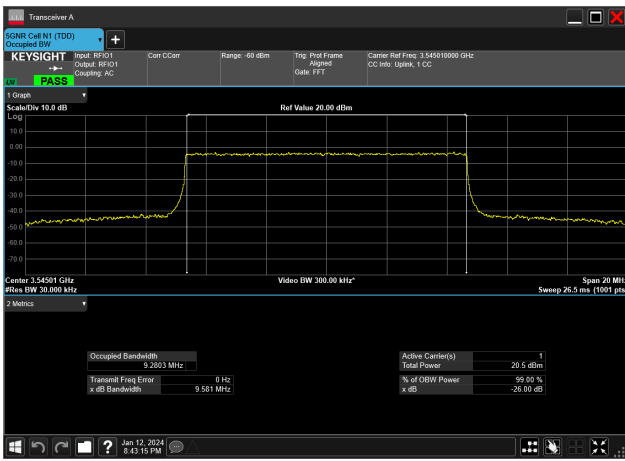

10MHz_15kHz_3545MHz_CP-OFDM 16 QAM_RB52@0&9.280 MHz