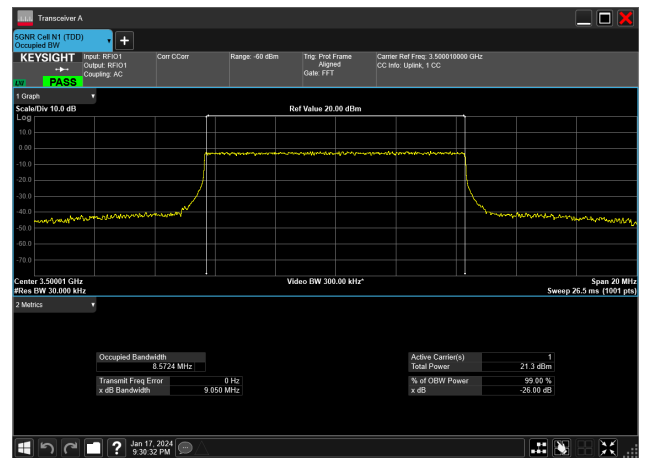

10MHz_30kHz_3500MHz_CP-OFDM 16 QAM_RB24@0&8.568 MHz

10MHz_30kHz_3500MHz_CP-OFDM 256 QAM_RB24@0&8.567 MHz

10MHz_30kHz_3500MHz_CP-OFDM 64 QAM_RB24@0&8.572 MHz

10MHz_30kHz_3500MHz_CP-OFDM QPSK_RB24@0&8.572 MHz