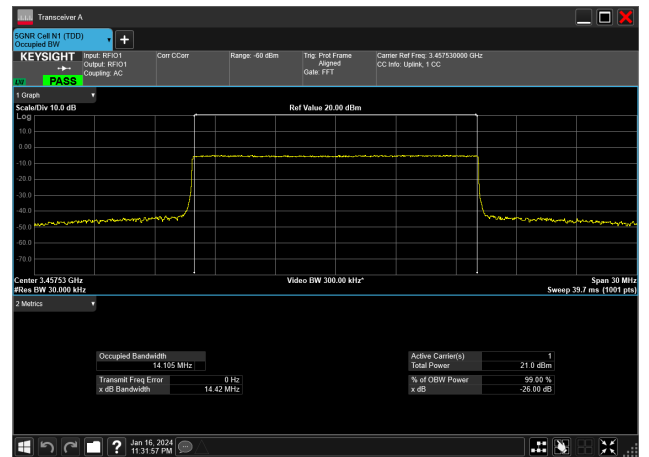

15MHz_15kHz_3457.5MHz_CP-OFDM QPSK_RB79@0&14.105 MHz