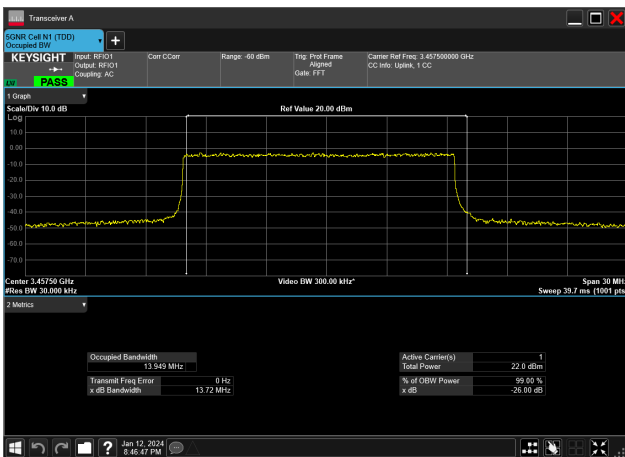

15MHz_15kHz_3457.5MHz_DFT-s-OFDM 64 QAM_RB75@0&13.943 MHz

15MHz_15kHz_3457.5MHz_DFT-s-OFDM 16 QAM_RB75@0&13.949 MHz