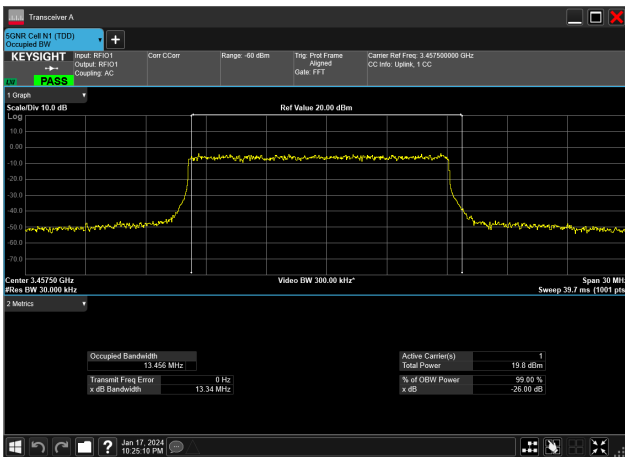

15MHz_30kHz_3457.5MHz_DFT-s-OFDM 256 QAM_RB36@0&13.456 MHz