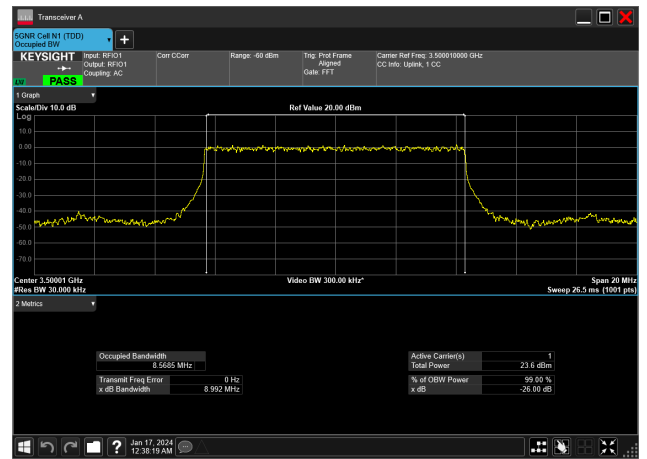

10MHz_30kHz_3500MHz_DFT-s-OFDM 16 QAM_RB24@0&8.539 MHz

10MHz_30kHz_3500MHz_DFT-s-OFDM 256 QAM_RB24@0&8.580 MHz

10MHz_30kHz_3500MHz_DFT-s-OFDM 64 QAM_RB24@0&8.568 MHz

10MHz_30kHz_3500MHz_DFT-s-OFDM PI/2 BPSK_RB24@0&8.569 MHz