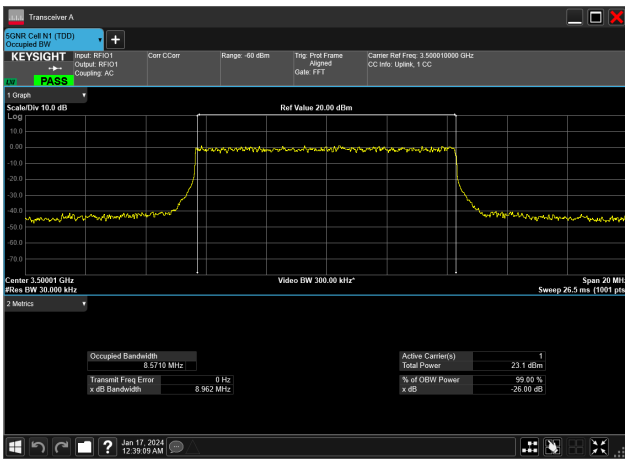

10MHz_30kHz_3500MHz_DFT-s-OFDM QPSK_RB24@0&8.571 MHz