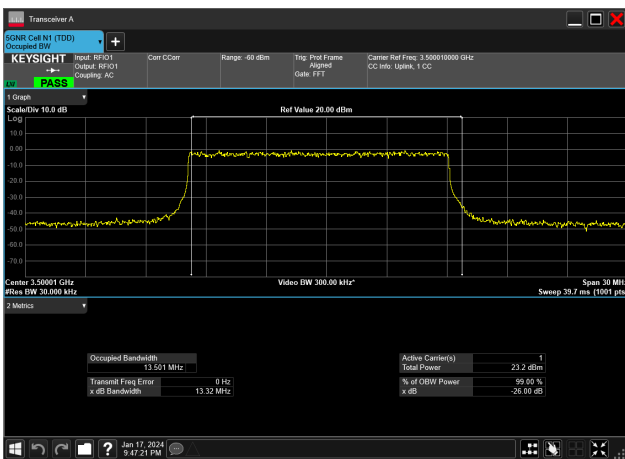

15MHz_30kHz_3500MHz_DFT-s-OFDM QPSK_RB36@0&13.501 MHz