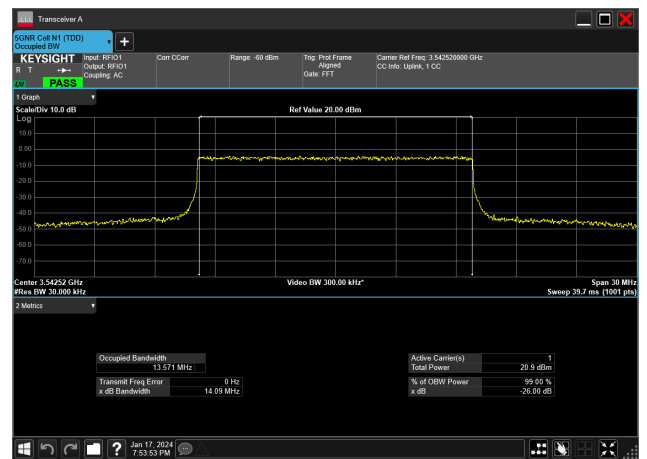

15MHz_30kHz_3500MHz_DFT-s-OFDM 64 QAM_RB36@0&13.518 MHz

15MHz_30kHz_3500MHz_DFT-s-OFDM PI/2 BPSK_RB36@0&13.469 MHz

15MHz_30kHz_3500MHz_DFT-s-OFDM QPSK_RB36@0&13.501 MHz

15MHz_30kHz_3542.5MHz_CP-OFDM 16 QAM_RB38@0&13.571 MHz