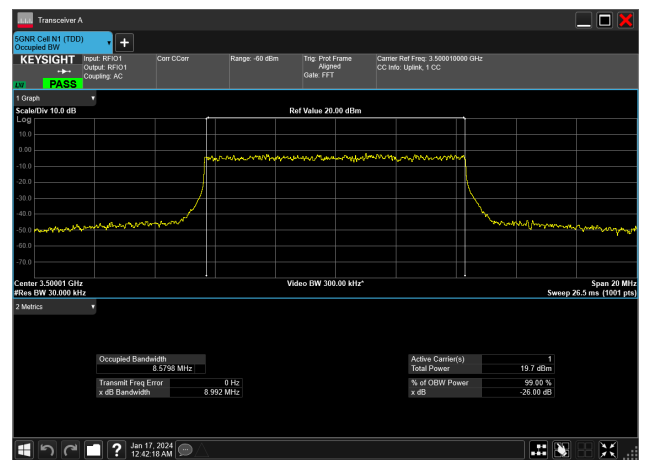

10MHz_30kHz_3500MHz_DFT-s-OFDM PI/2 BPSK_RB24@0&8.569 MHz

10MHz_30kHz_3500MHz_DFT-s-OFDM 256 QAM_RB24@0&8.580 MHz