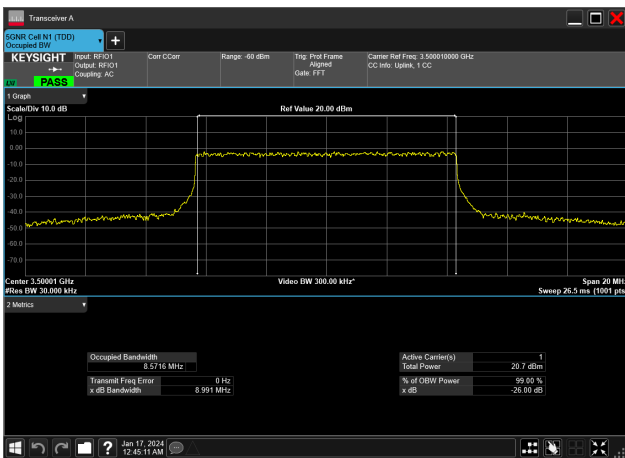

10MHz_30kHz_3500MHz_CP-OFDM 64 QAM_RB24@0&8.572 MHz