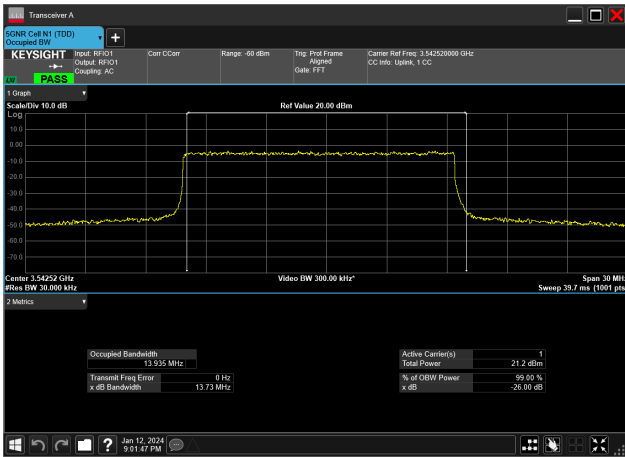

15MHz_15kHz_3542.5MHz_DFT-s-OFDM 64 QAM_RB75@0&13.935 MHz