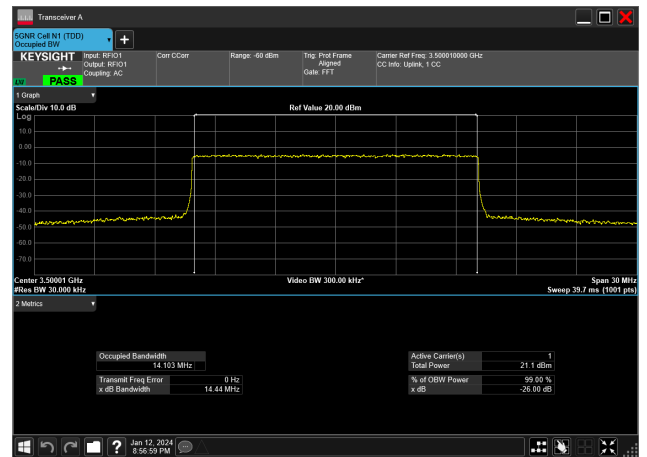

15MHz_15kHz_3457.5MHz_DFT-s-OFDM 64 QAM_RB75@0&13.943 MHz

15MHz_15kHz_3457.5MHz_DFT-s-OFDM 16 QAM_RB75@0&13.990 MHz

15MHz_15kHz_3457.5MHz_DFT-s-OFDM QPSK_RB75@0&13.992 MHz

15MHz_15kHz_3500MHz_CP-OFDM 16 QAM_RB79@0&14.103 MHz