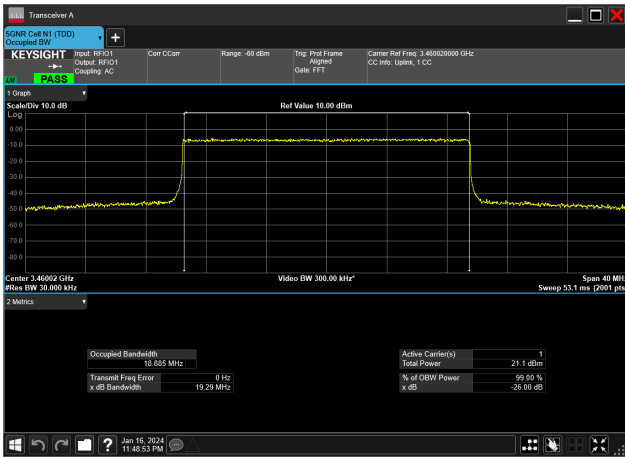

20MHz_15kHz_3460MHz_CP-OFDM 16 QAM_RB106@0&18.885 MHz