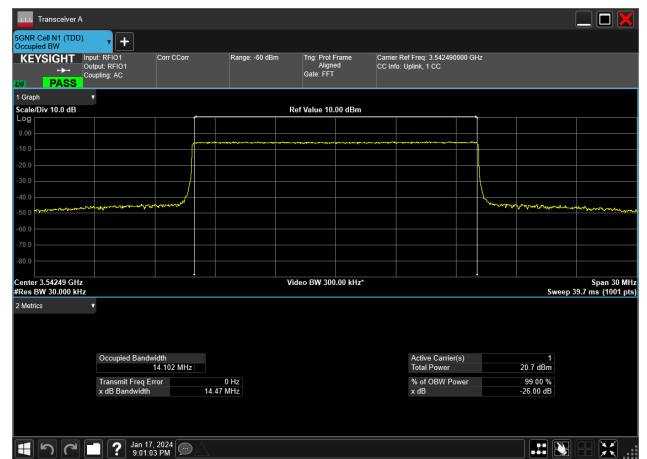

15MHz_15kHz_3542.5MHz_CP-OFDM 16 QAM_RB79@0&14.070 MHz

15MHz_15kHz_3542.5MHz_CP-OFDM 256 QAM_RB79@0&14.101 MHz

15MHz_15kHz_3542.5MHz_CP-OFDM 64 QAM_RB79@0&14.102 MHz

15MHz_15kHz_3542.5MHz_CP-OFDM QPSK_RB79@0&14.102 MHz