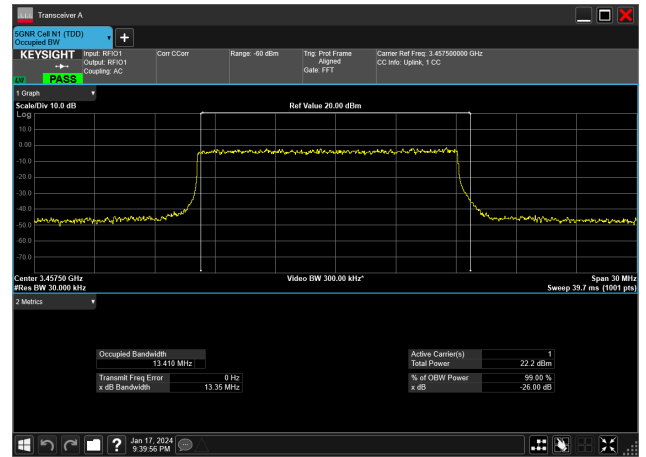

15MHz_30kHz_3457.5MHz_DFT-s-OFDM 16 QAM_RB36@0&13.410 MHz