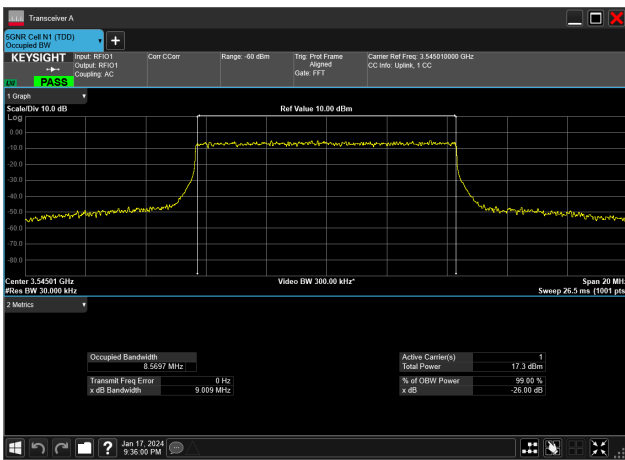

10MHz_30kHz_3545MHz_CP-OFDM QPSK_RB24@0&8.570 MHz

10MHz_30kHz_3545MHz_CP-OFDM 256 QAM_RB24@0&8.570 MHz