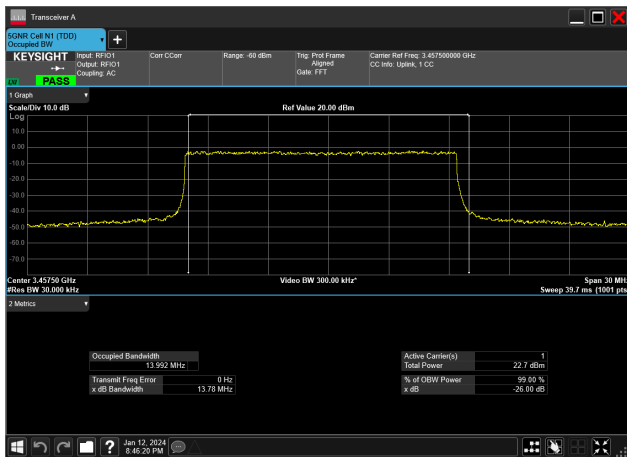

15MHz_15kHz_3457.5MHz_DFT-s-OFDM QPSK_RB75@0&13.992 MHz