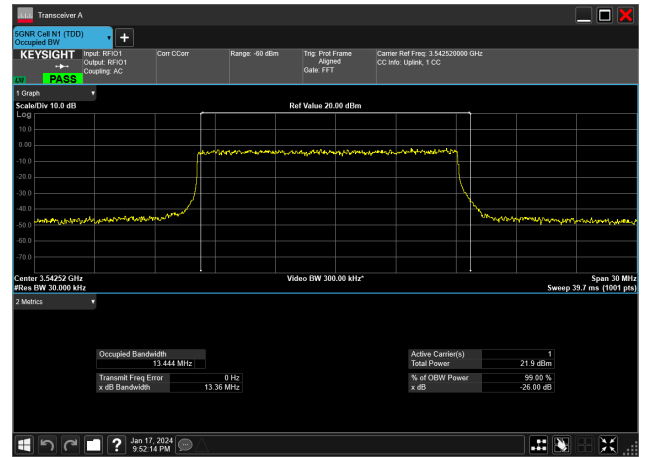

15MHz_30kHz_3542.5MHz_CP-OFDM 256 QAM_RB38@0&13.568 MHz

15MHz_30kHz_3542.5MHz_CP-OFDM 64 QAM_RB38@0&13.568 MHz

15MHz_30kHz_3542.5MHz_CP-OFDM QPSK_RB38@0&13.566 MHz

15MHz_30kHz_3542.5MHz_DFT-s-OFDM 16 QAM_RB36@0&13.444 MHz