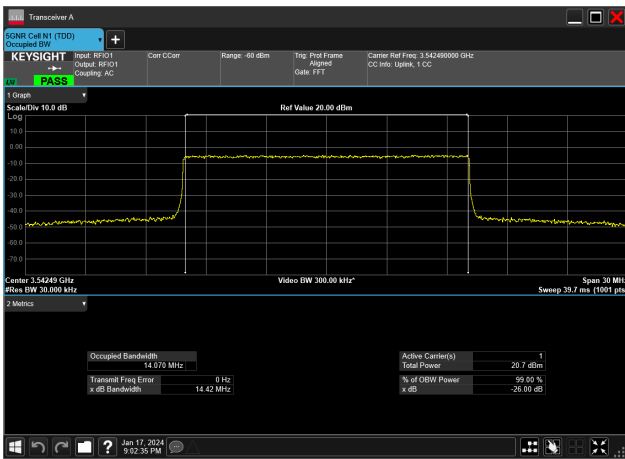

15MHz_15kHz_3542.5MHz_CP-OFDM 16 QAM_RB79@0&14.070 MHz