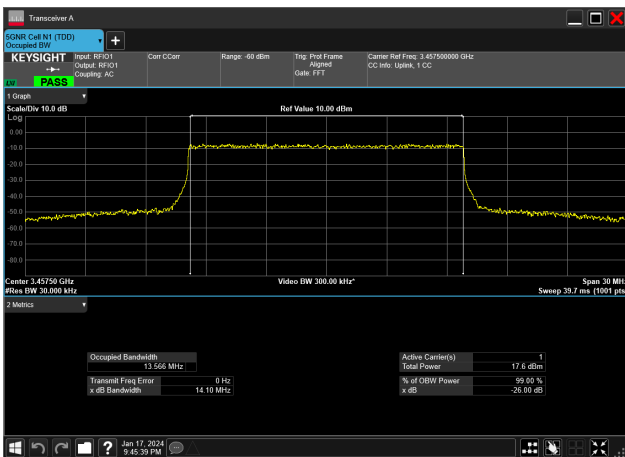

15MHz_30kHz_3457.5MHz_CP-OFDM QPSK_RB38@0&13.565 MHz

15MHz_30kHz_3457.5MHz_CP-OFDM 256 QAM_RB38@0&13.566 MHz