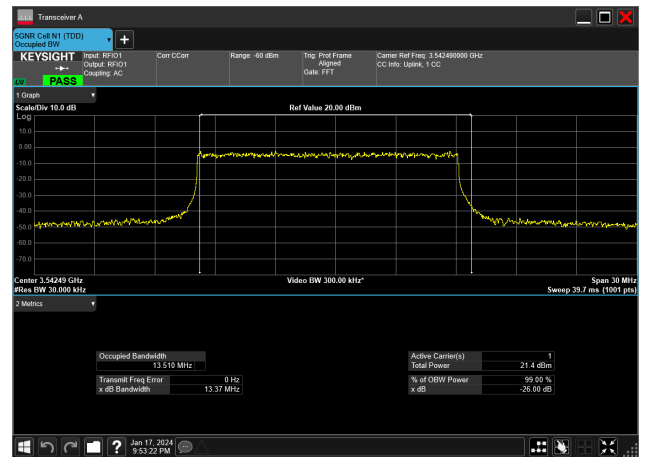

15MHz_30kHz_3542.5MHz_DFT-s-OFDM 64 QAM_RB36@0&13.510 MHz