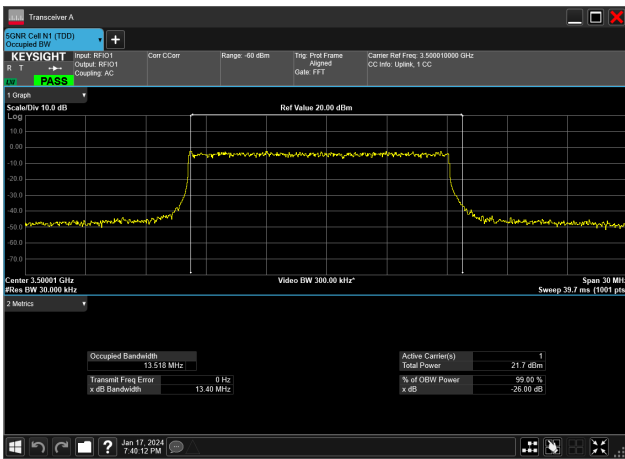

15MHz_30kHz_3500MHz_DFT-s-OFDM 64 QAM_RB36@0&13.518 MHz