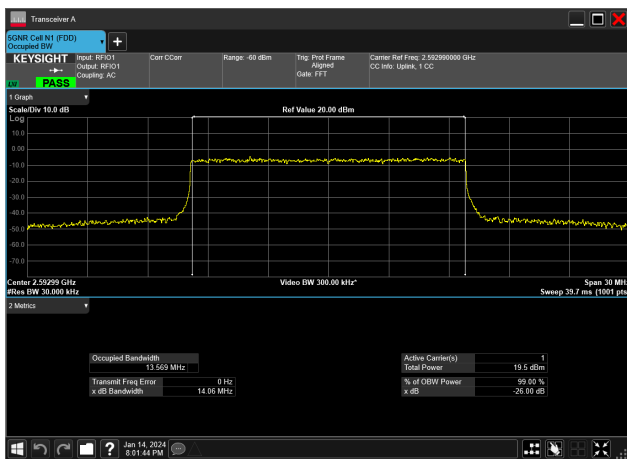

15MHz\_30kHz\_2503.5MHz\_DFT-s-OFDM QPSK\_RB36@0&13.448 MHz

15MHz\_30kHz\_2592.99MHz\_CP-OFDM 16 QAM\_RB38@0&13.573 MHz

15MHz\_30kHz\_2592.99MHz\_CP-OFDM 256 QAM\_RB38@0&13.563 MHz

15MHz\_30kHz\_2592.99MHz\_CP-OFDM 64 QAM\_RB38@0&13.569 MHz