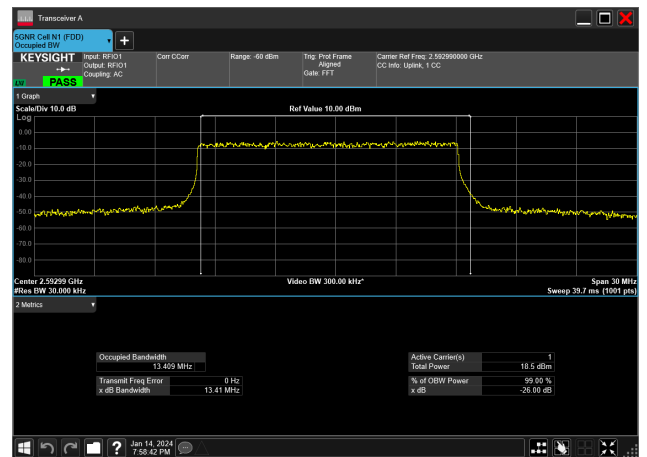

15MHz_30kHz_2592.99MHz_DFT-s-OFDM 256 QAM_RB36@0&13.409 MHz