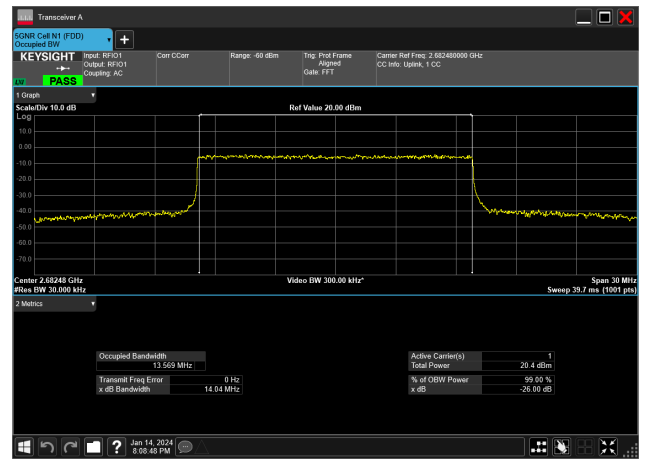

15MHz_30kHz_2682.48MHz_CP-OFDM 16 QAM_RB38@0&13.569 MHz