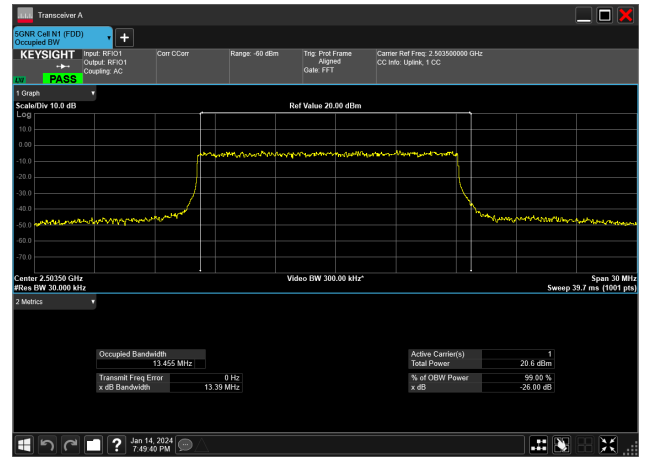

15MHz_30kHz_2503.5MHz_DFT-s-OFDM 16 QAM_RB36@0&13.455 MHz