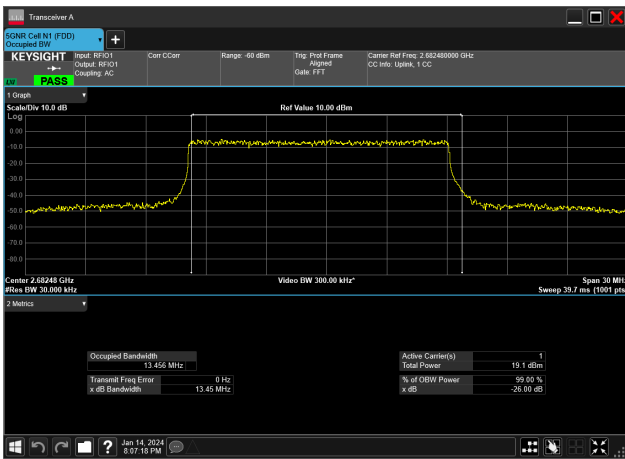

15MHz\_30kHz\_2682.48MHz\_CP-OFDM 64 QAM\_RB38@0&13.571 MHz

15MHz\_30kHz\_2682.48MHz\_CP-OFDM QPSK\_RB38@0&13.568 MHz

15MHz\_30kHz\_2682.48MHz\_DFT-s-OFDM 16 QAM\_RB36@0&13.504 MHz

15MHz\_30kHz\_2682.48MHz\_DFT-s-OFDM 256 QAM\_RB36@0&13.456 MHz