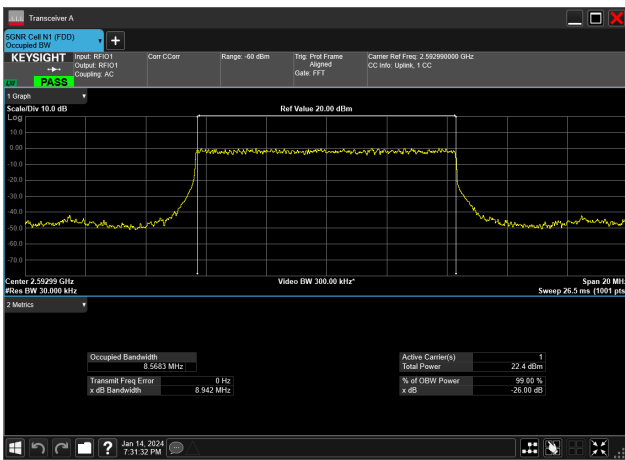

10MHz_30kHz_2592.99MHz_DFT-s-OFDM PI/2 BPSK_RB24@0&8.568 MHz