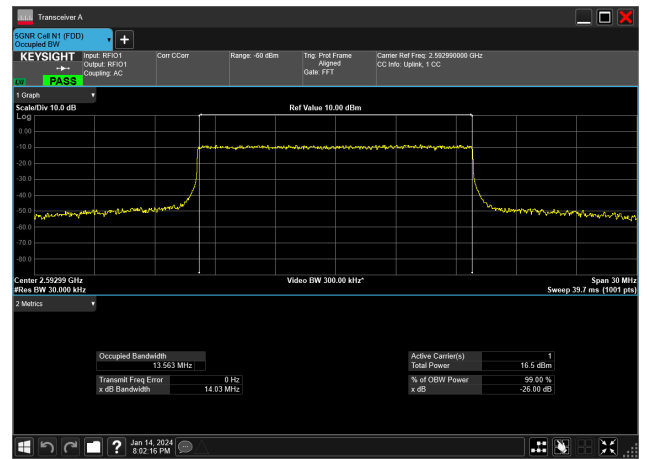

15MHz_30kHz_2592.99MHz_CP-OFDM 256 QAM_RB38@0&13.563 MHz