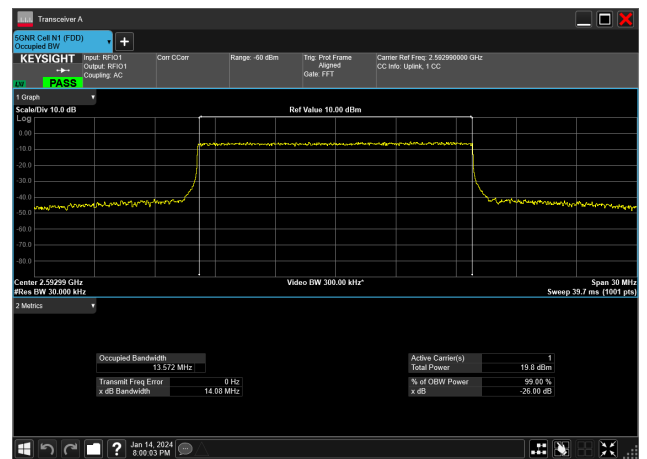

15MHz_30kHz_2592.99MHz_CP-OFDM QPSK_RB38@0&13.572 MHz