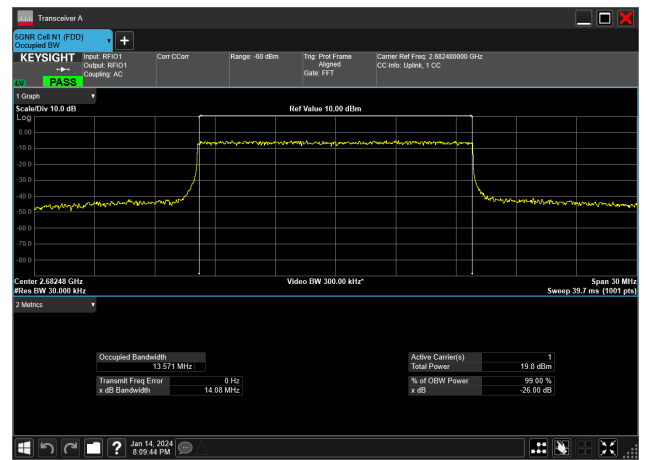

15MHz_30kHz_2682.48MHz_CP-OFDM 64 QAM_RB38@0&13.571 MHz