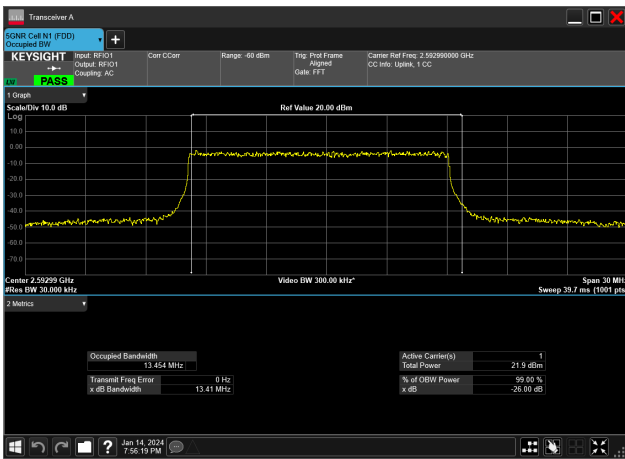

15MHz_30kHz_2592.99MHz_DFT-s-OFDM QPSK_RB36@0&13.454 MHz