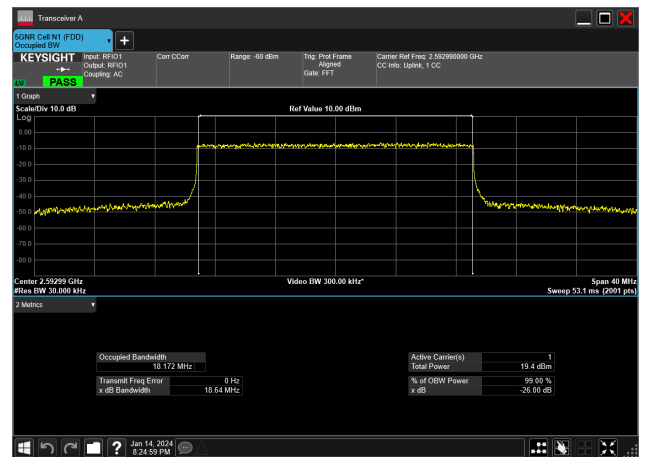

20MHz_30kHz_2592.99MHz_CP-OFDM 64 QAM_RB51@0&18.172 MHz