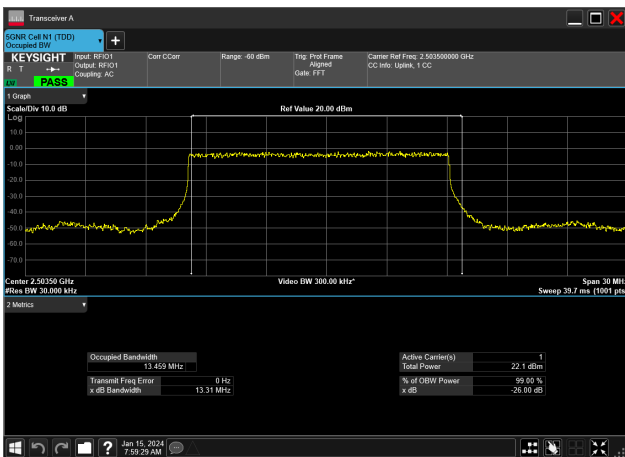

15MHz\_30kHz\_2503.5MHz\_DFT-s-OFDM 16 QAM\_RB36@0&13.455 MHz

15MHz\_30kHz\_2503.5MHz\_DFT-s-OFDM 256 QAM\_RB36@0&13.408 MHz

15MHz\_30kHz\_2503.5MHz\_DFT-s-OFDM 64 QAM\_RB36@0&13.470 MHz

15MHz\_30kHz\_2503.5MHz\_DFT-s-OFDM PI/2 BPSK\_RB36@0&13.459 MHz