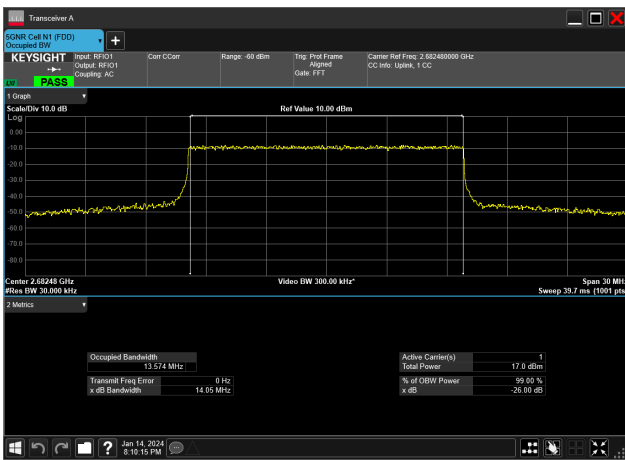

15MHz\_30kHz\_2592.99MHz\_DFT-s-OFDM 16 QAM\_RB36@0&13.461 MHz

15MHz\_30kHz\_2592.99MHz\_DFT-s-OFDM QPSK\_RB36@0&13.454 MHz

15MHz\_30kHz\_2682.48MHz\_CP-OFDM 16 QAM\_RB38@0&13.569 MHz

15MHz\_30kHz\_2682.48MHz\_CP-OFDM 256 QAM\_RB38@0&13.574 MHz