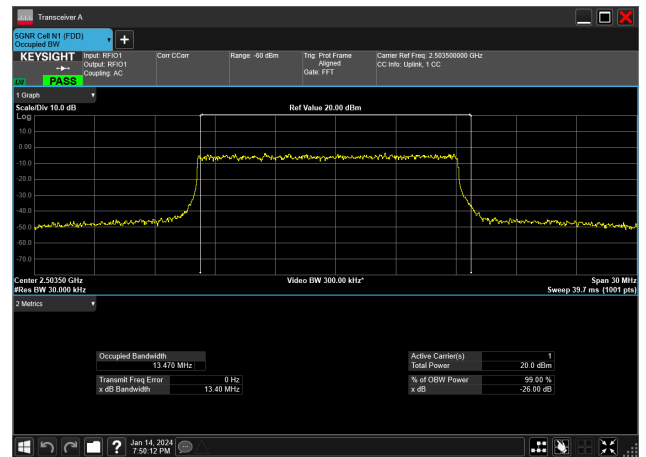

15MHz_30kHz_2503.5MHz_DFT-s-OFDM 64 QAM_RB36@0&13.470 MHz