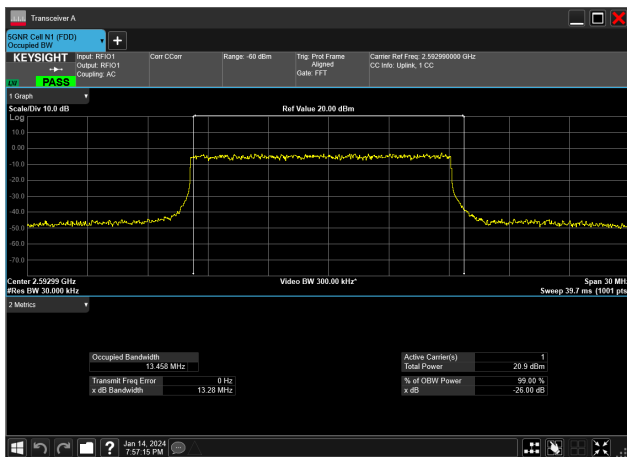

15MHz_30kHz_2592.99MHz_DFT-s-OFDM 16 QAM_RB36@0&13.458 MHz