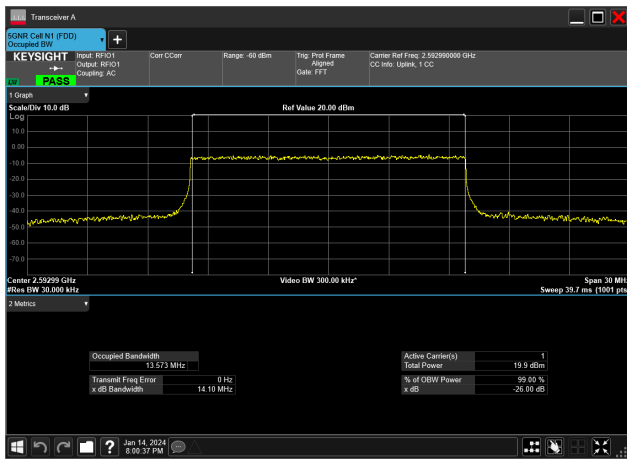

15MHz_30kHz_2592.99MHz_CP-OFDM 16 QAM_RB38@0&13.573 MHz