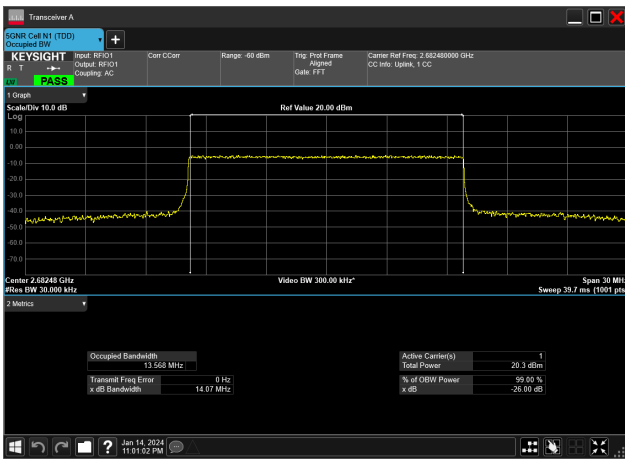

15MHz_30kHz_2682.48MHz_CP-OFDM QPSK_RB38@0&13.568 MHz