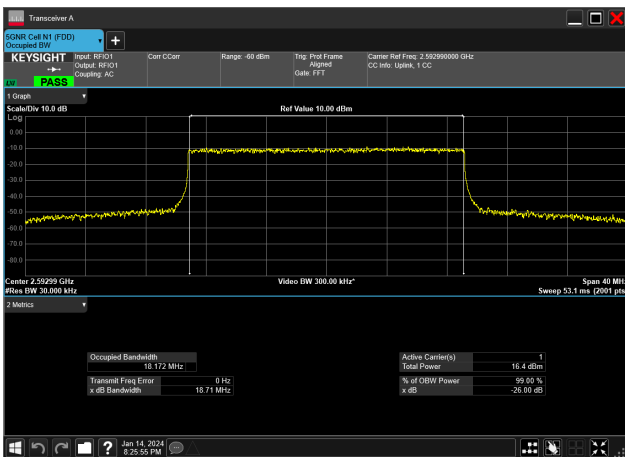

20MHz_30kHz_2592.99MHz_CP-OFDM 256 QAM_RB51@0&18.172 MHz