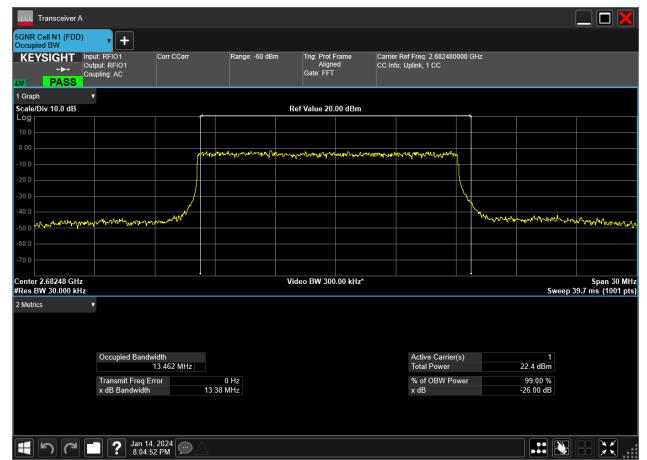

15MHz_30kHz_2682.48MHz_DFT-s-OFDM QPSK_RB36@0&13.462 MHz