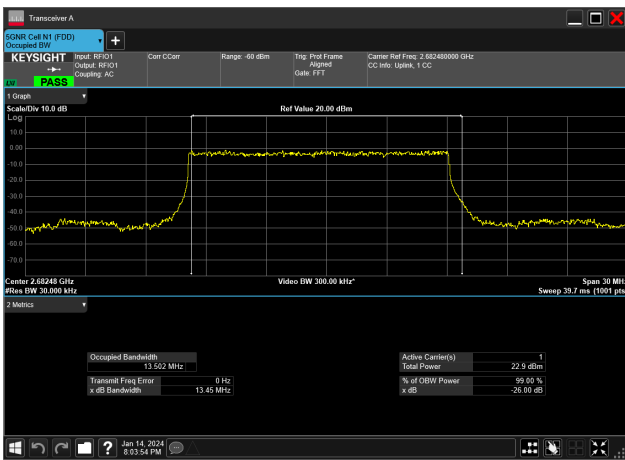

15MHz_30kHz_2682.48MHz_DFT-s-OFDM PI/2 BPSK_RB36@0&13.502 MHz