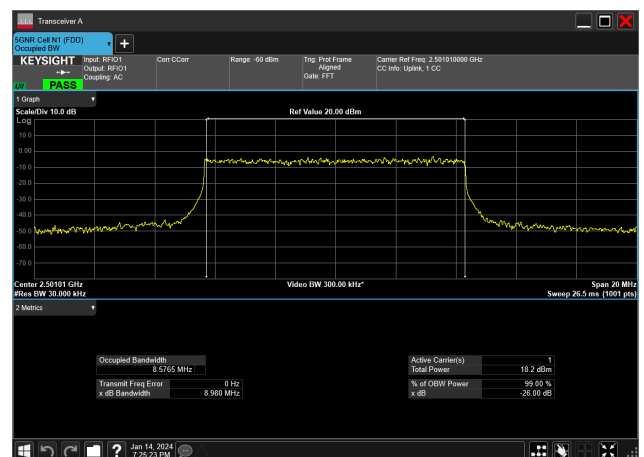

10MHz_30kHz_2501.01MHz_DFT-s-OFDM 256 QAM_RB24@0&8.577 MHz