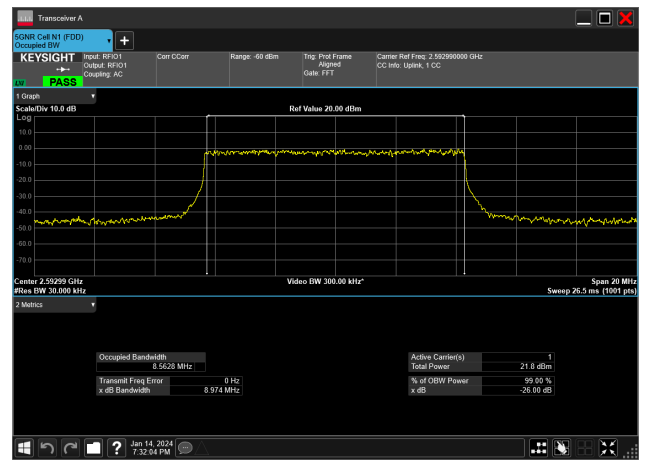

10MHz_30kHz_2592.99MHz_DFT-s-OFDM QPSK_RB24@0&8.563 MHz