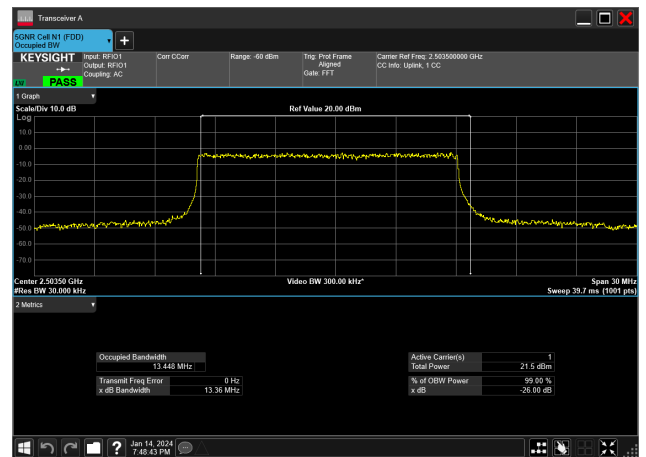

15MHz_30kHz_2503.5MHz_DFT-s-OFDM QPSK_RB36@0&13.448 MHz