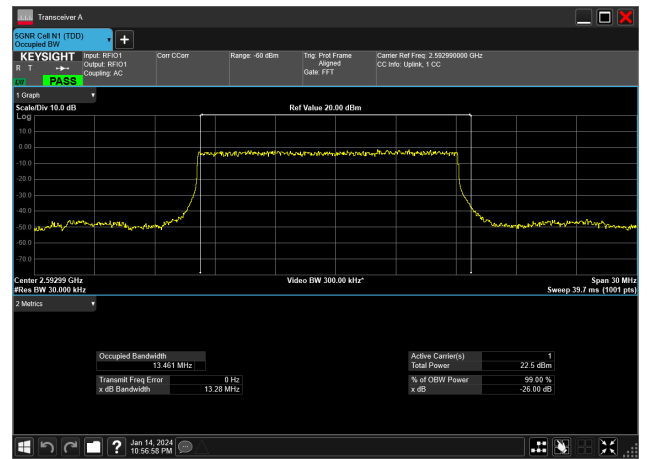

15MHz_30kHz_2592.99MHz_DFT-s-OFDM 16 QAM_RB36@0&13.461 MHz