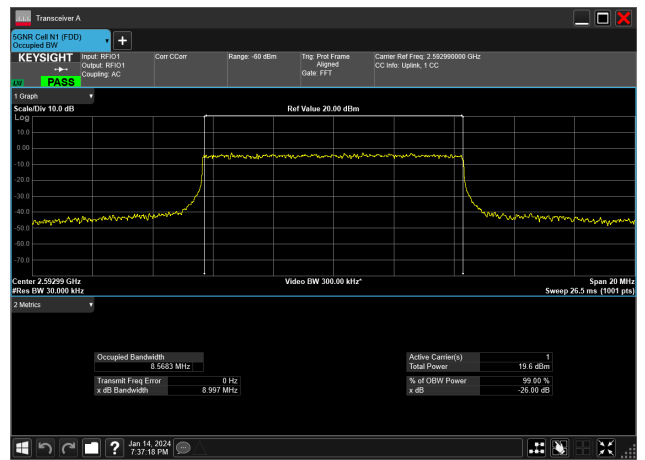

10MHz_30kHz_2592.99MHz_CP-OFDM 64 QAM_RB24@0&8.568 MHz