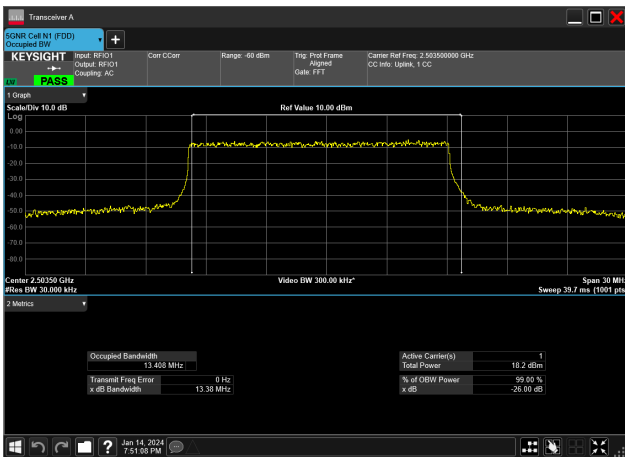

15MHz_30kHz_2503.5MHz_DFT-s-OFDM 256 QAM_RB36@0&13.408 MHz