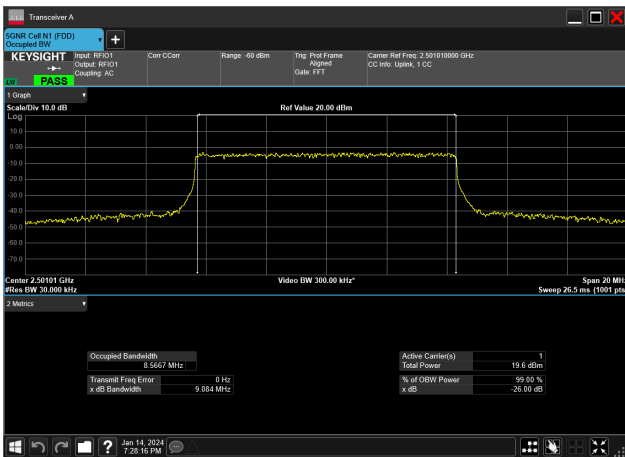

n41

10MHz_30kHz_2501.01MHz_CP-OFDM 16 QAM_RB24@0&8.567 MHz