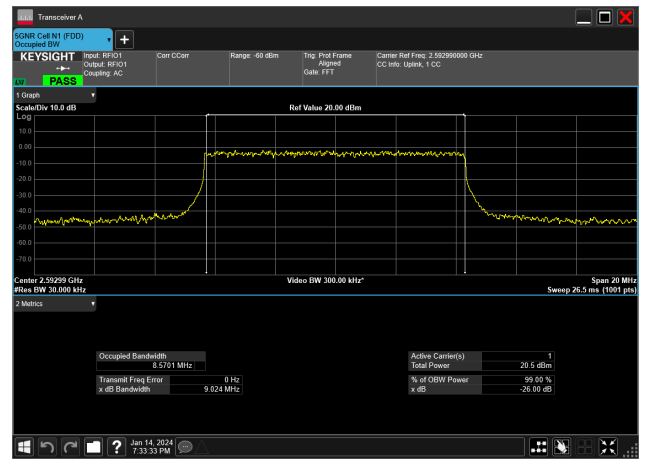

10MHz_30kHz_2592.99MHz_DFT-s-OFDM 64 QAM_RB24@0&8.570 MHz