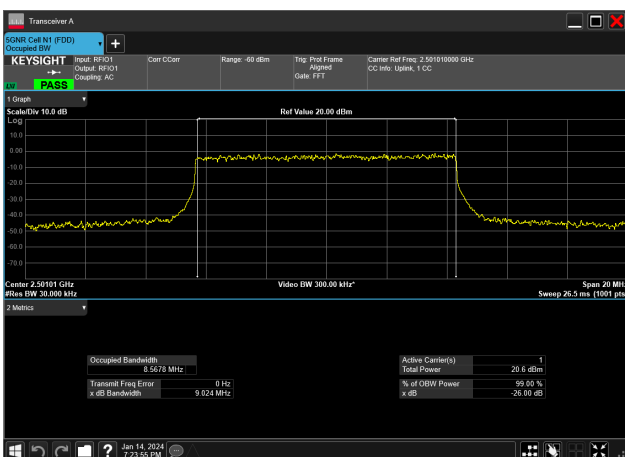

10MHz_30kHz_2501.01MHz_DFT-s-OFDM 16 QAM_RB24@0&8.568 MHz