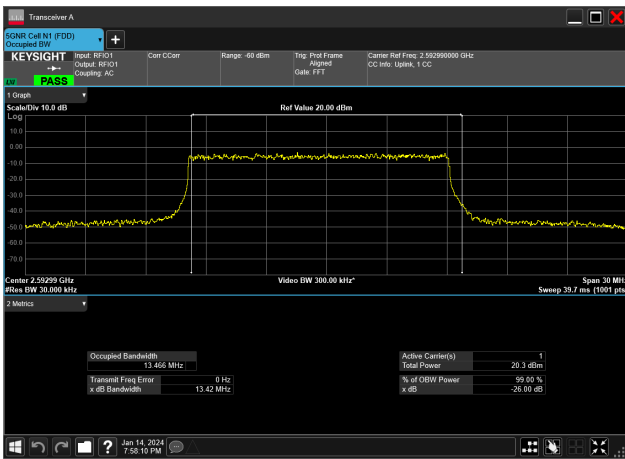

15MHz\_30kHz\_2592.99MHz\_CP-OFDM QPSK\_RB38@0&13.572 MHz

15MHz\_30kHz\_2592.99MHz\_DFT-s-OFDM 16 QAM\_RB36@0&13.458 MHz

15MHz\_30kHz\_2592.99MHz\_DFT-s-OFDM 256 QAM\_RB36@0&13.409 MHz

15MHz\_30kHz\_2592.99MHz\_DFT-s-OFDM 64 QAM\_RB36@0&13.466 MHz