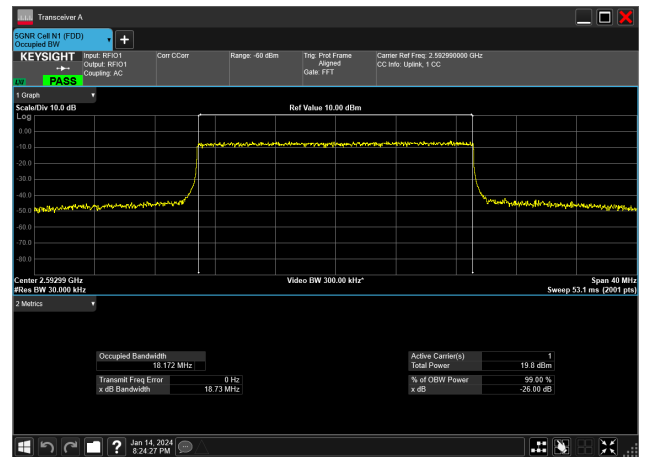

20MHz_30kHz_2592.99MHz_CP-OFDM 16 QAM_RB51@0&18.172 MHz