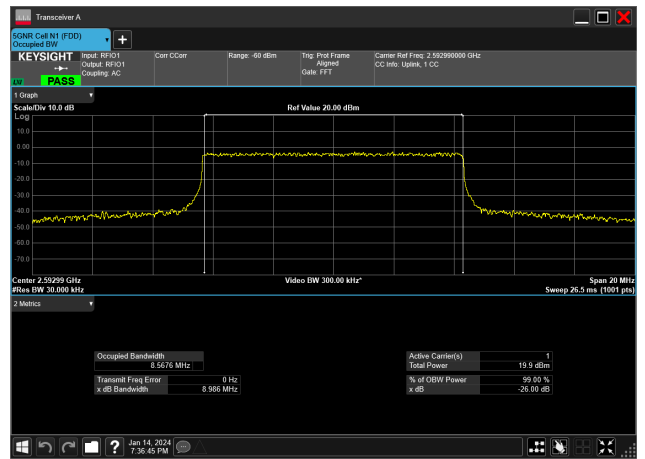

10MHz_30kHz_2592.99MHz_CP-OFDM 16 QAM_RB24@0&8.568 MHz