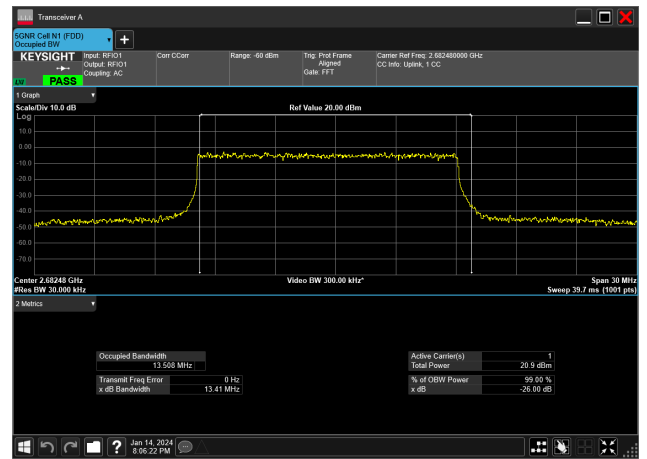

15MHz_30kHz_2682.48MHz_DFT-s-OFDM 64 QAM_RB36@0&13.508 MHz