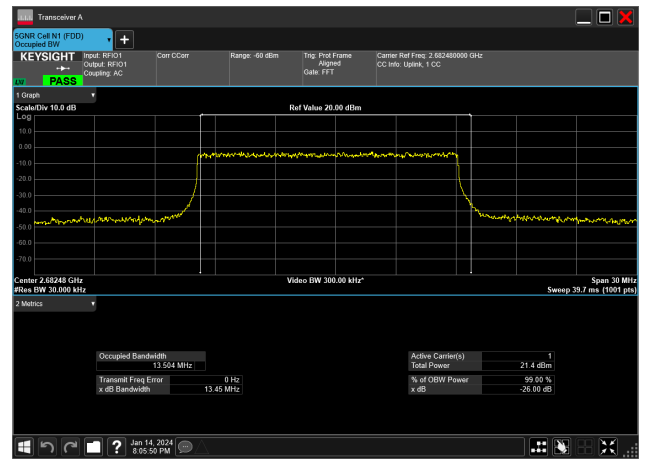

15MHz_30kHz_2682.48MHz_DFT-s-OFDM 16 QAM_RB36@0&13.504 MHz