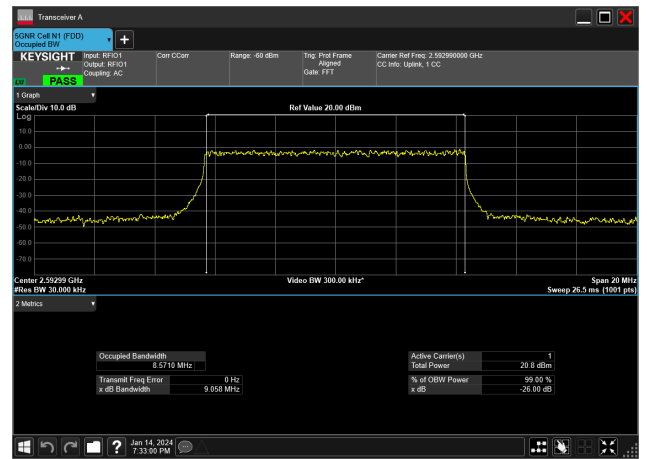

10MHz_30kHz_2592.99MHz_DFT-s-OFDM 16 QAM_RB24@0&8.571 MHz