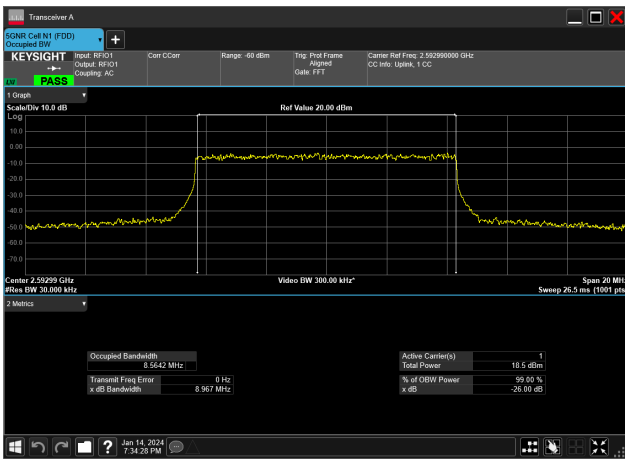

10MHz\_30kHz\_2592.99MHz\_CP-OFDM 64 QAM\_RB24@0&8.568 MHz

10MHz\_30kHz\_2592.99MHz\_CP-OFDM QPSK\_RB24@0&8.568 MHz

10MHz\_30kHz\_2592.99MHz\_DFT-s-OFDM 16 QAM\_RB24@0&8.571 MHz

10MHz\_30kHz\_2592.99MHz\_DFT-s-OFDM 256 QAM\_RB24@0&8.564 MHz