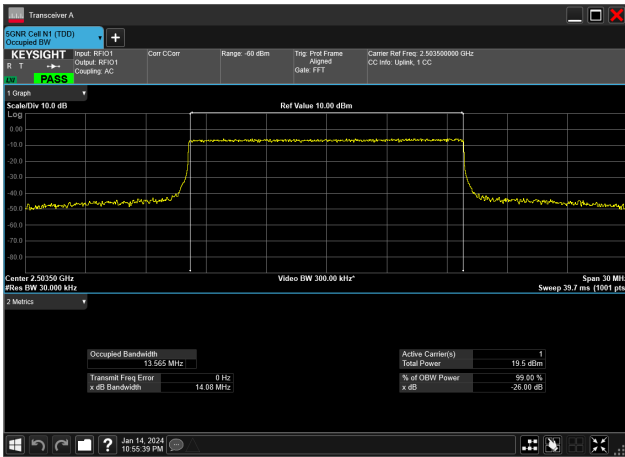

15MHz\_30kHz\_2503.5MHz\_CP-OFDM 16 QAM\_RB38@0&13.570 MHz

15MHz\_30kHz\_2503.5MHz\_CP-OFDM 256 QAM\_RB38@0&13.564 MHz

15MHz\_30kHz\_2503.5MHz\_CP-OFDM 64 QAM\_RB38@0&13.571 MHz

15MHz\_30kHz\_2503.5MHz\_CP-OFDM QPSK\_RB38@0&13.565 MHz