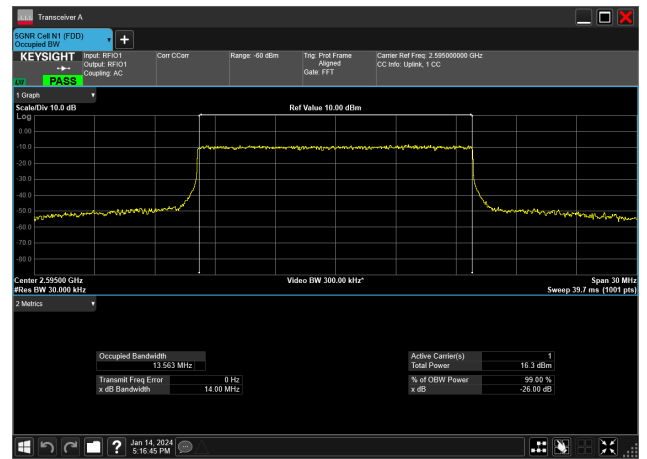

15MHz_30kHz_2595MHz_CP-OFDM 256 QAM_RB38@0&13.563 MHz