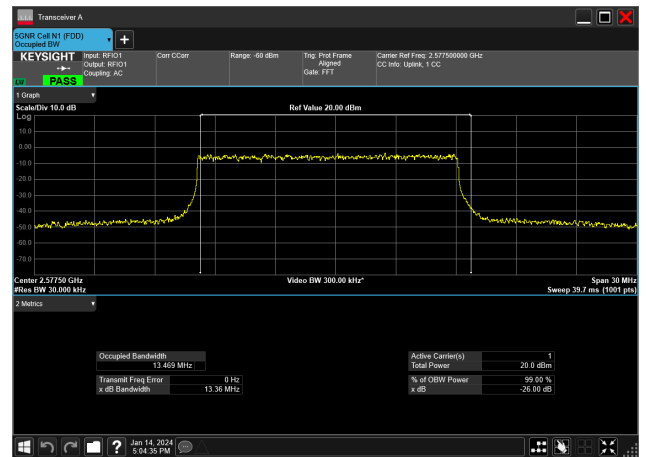

15MHz_30kHz_2577.5MHz_DFT-s-OFDM 64 QAM_RB36@0&13.469 MHz