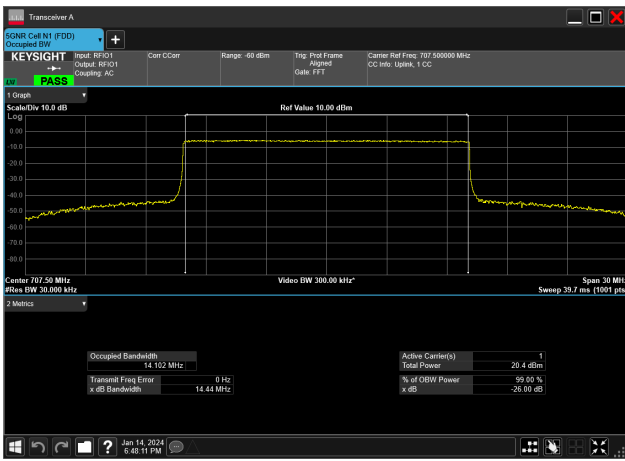

15MHz_15kHz_707.5MHz_CP-OFDM QPSK_RB79@0&14.102 MHz