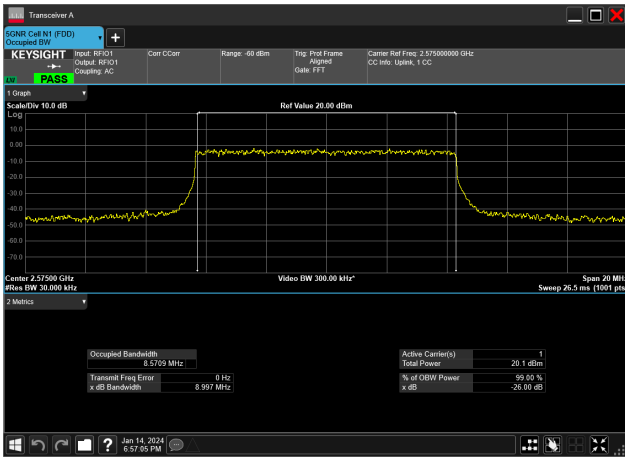

10MHz_30kHz_2575MHz_CP-OFDM QPSK_RB24@0&8.571 MHz

10MHz_30kHz_2575MHz_DFT-s-OFDM 16 QAM_RB24@0&8.569 MHz

10MHz_30kHz_2575MHz_DFT-s-OFDM 256 QAM_RB24@0&8.561 MHz

10MHz_30kHz_2575MHz_DFT-s-OFDM 64 QAM_RB24@0&8.571 MHz