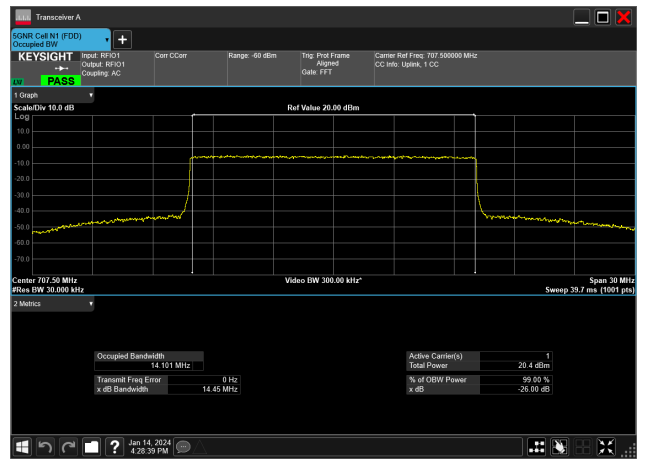

15MHz_15kHz_706.5MHz_DFT-s-OFDM 64 QAM_RB75@0&13.927 MHz

15MHz_15kHz_706.5MHz_DFT-s-OFDM PI/2 BPSK_RB75@0&13.995 MHz

15MHz_15kHz_706.5MHz_DFT-s-OFDM QPSK_RB75@0&13.988 MHz

15MHz_15kHz_707.5MHz_CP-OFDM 16 QAM_RB79@0&14.101 MHz