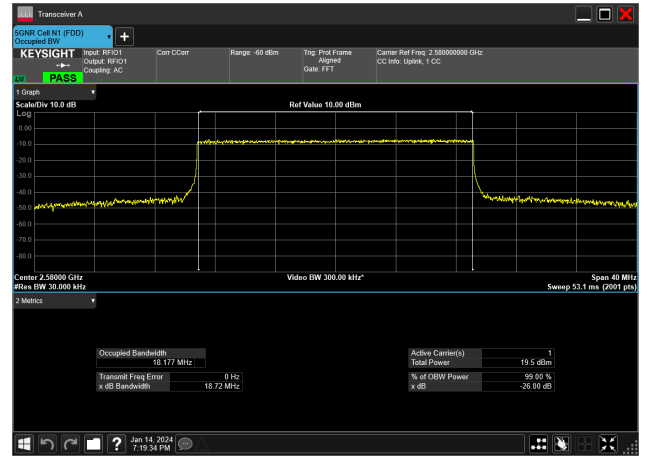

20MHz_30kHz_2580MHz_CP-OFDM QPSK_RB51@0&18.177 MHz