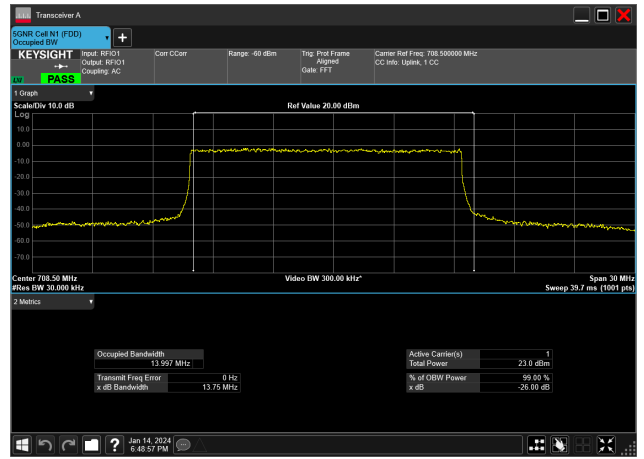

15MHz_15kHz_708.5MHz_DFT-s-OFDM 16 QAM_RB75@0&13.987 MHz

15MHz_15kHz_708.5MHz_DFT-s-OFDM 256 QAM_RB75@0&13.994 MHz

15MHz_15kHz_708.5MHz_DFT-s-OFDM 64 QAM_RB75@0&13.937 MHz

15MHz_15kHz_708.5MHz_DFT-s-OFDM PI/2 BPSK_RB75@0&13.997 MHz