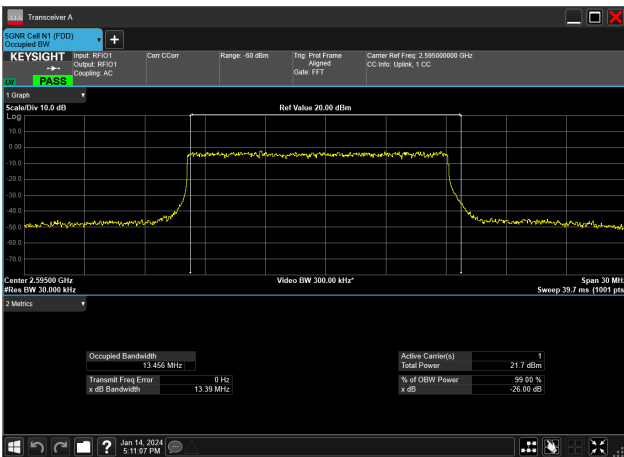

15MHz_30kHz_2595MHz_DFT-s-OFDM QPSK_RB36@0&13.456 MHz