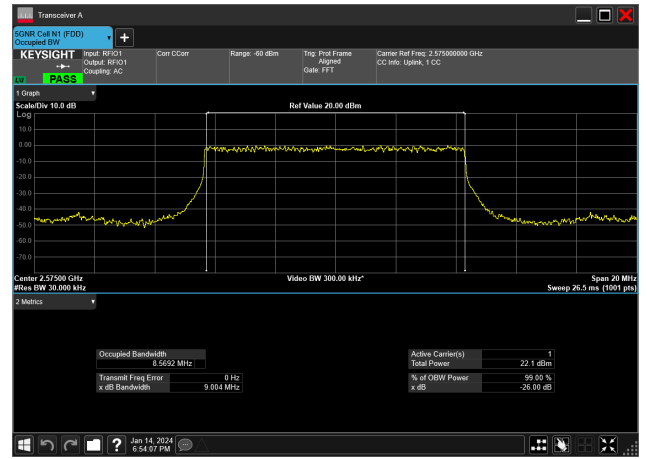

10MHz_30kHz_2575MHz_DFT-s-OFDM PI/2 BPSK_RB24@0&8.569 MHz