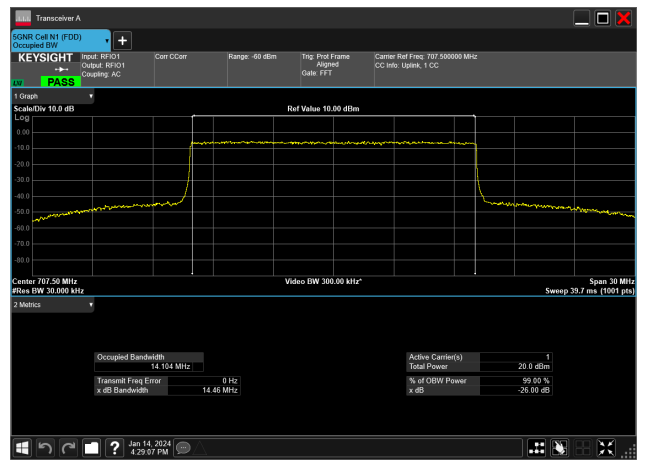

15MHz_15kHz_707.5MHz_CP-OFDM 64 QAM_RB79@0&14.104 MHz