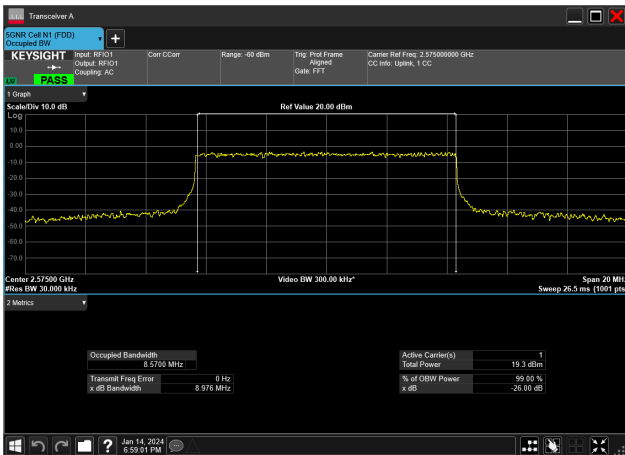

15MHz_15kHz_708.5MHz_DFT-s-OFDM QPSK_RB75@0&13.997 MHz

n38

10MHz_30kHz_2575MHz_CP-OFDM 16 QAM_RB24@0&8.571 MHz

10MHz_30kHz_2575MHz_CP-OFDM 256 QAM_RB24@0&8.570 MHz

10MHz_30kHz_2575MHz_CP-OFDM 64 QAM_RB24@0&8.570 MHz