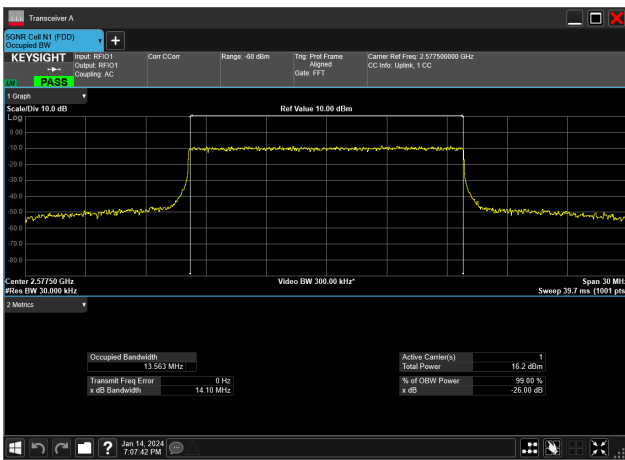

15MHz_30kHz_2577.5MHz_CP-OFDM 256 QAM_RB38@0&13.563 MHz