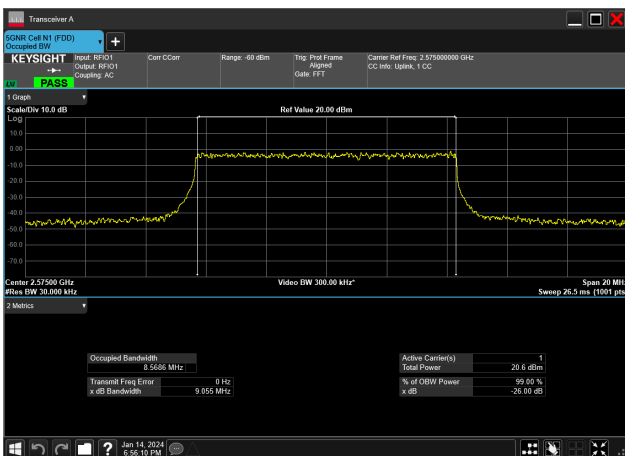

10MHz_30kHz_2575MHz_DFT-s-OFDM 16 QAM_RB24@0&8.569 MHz