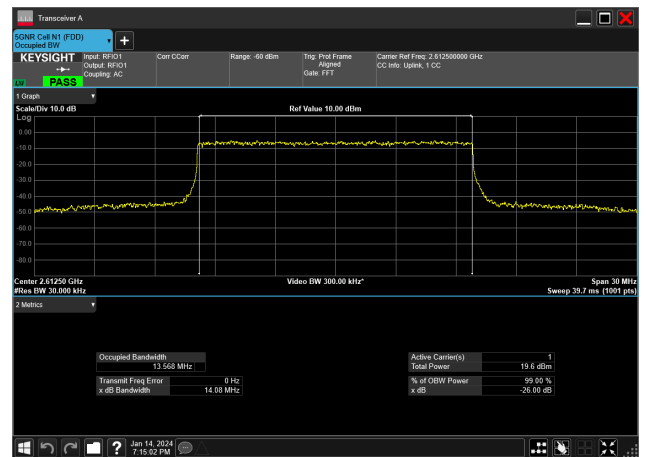

15MHz_30kHz_2612.5MHz_CP-OFDM 64 QAM_RB38@0&13.568 MHz