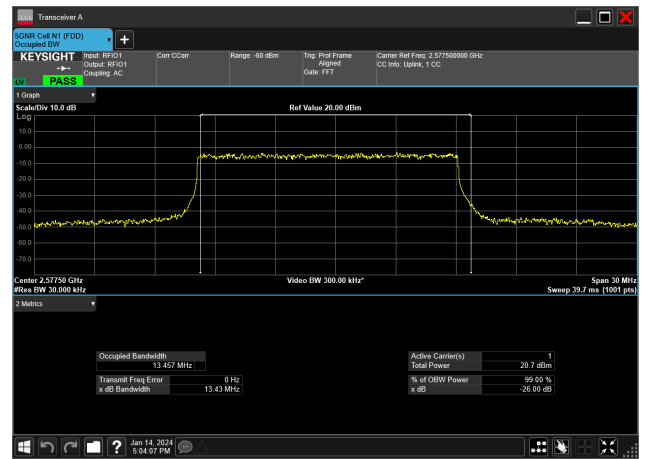

15MHz_30kHz_2577.5MHz_DFT-s-OFDM 16 QAM_RB36@0&13.457 MHz