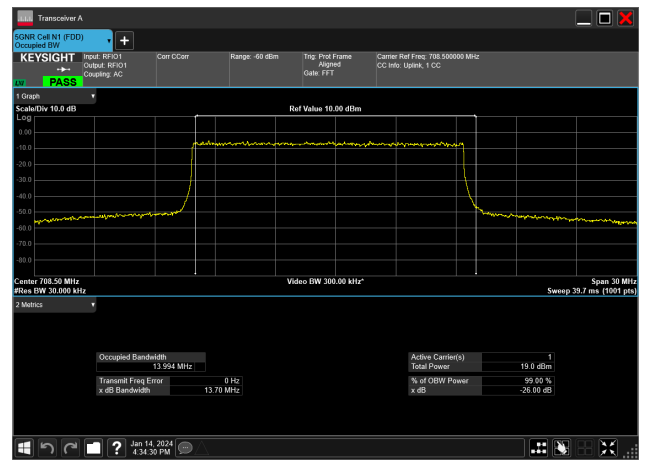

15MHz_15kHz_708.5MHz_DFT-s-OFDM 256 QAM_RB75@0&13.994 MHz