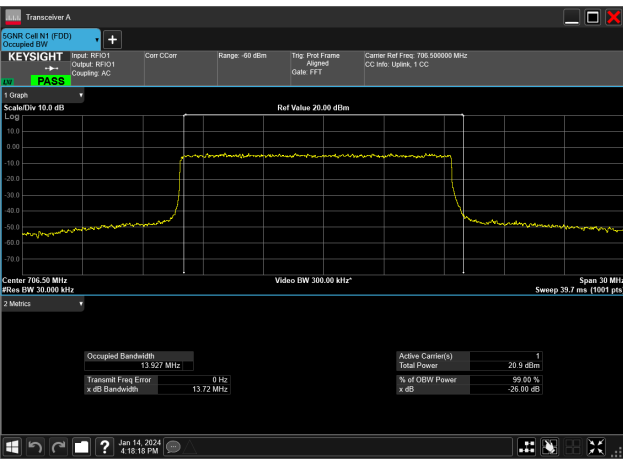

15MHz_15kHz_706.5MHz_DFT-s-OFDM 64 QAM_RB75@0&13.927 MHz

15MHz_15kHz_706.5MHz_DFT-s-OFDM PI/2 BPSK_RB75@0&13.995 MHz

15MHz_15kHz_706.5MHz_DFT-s-OFDM QPSK_RB75@0&13.988 MHz

15MHz_15kHz_707.5MHz_CP-OFDM 16 QAM_RB79@0&14.101 MHz