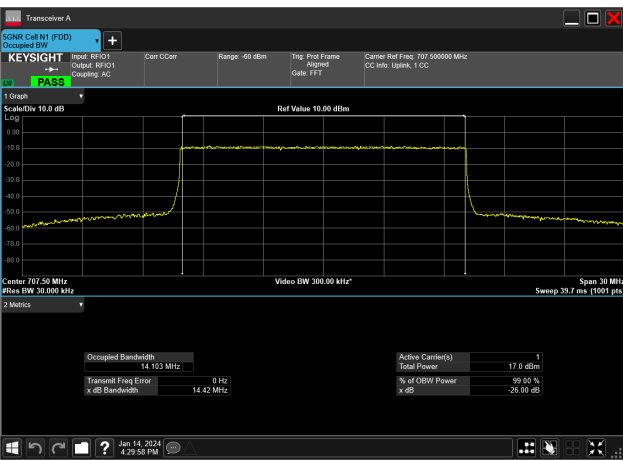

15MHz_15kHz_707.5MHz_CP-OFDM 256 QAM_RB79@0&14.103 MHz