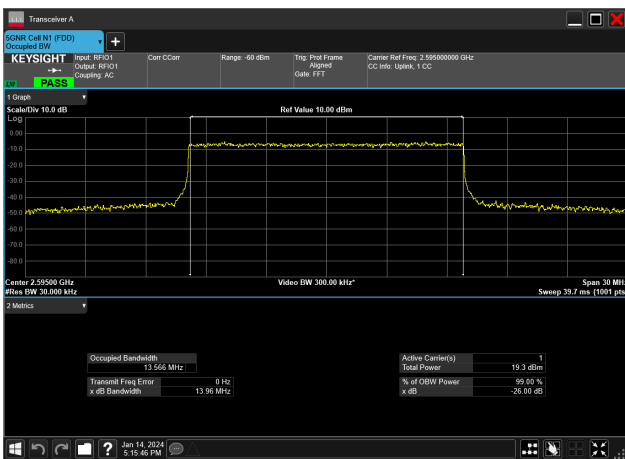

15MHz_30kHz_2577.5MHz_DFT-s-OFDM QPSK_RB36@0&13.443 MHz

15MHz_30kHz_2595MHz_CP-OFDM 16 QAM_RB38@0&13.571 MHz

15MHz_30kHz_2595MHz_CP-OFDM 256 QAM_RB38@0&13.563 MHz

15MHz_30kHz_2595MHz_CP-OFDM 64 QAM_RB38@0&13.566 MHz