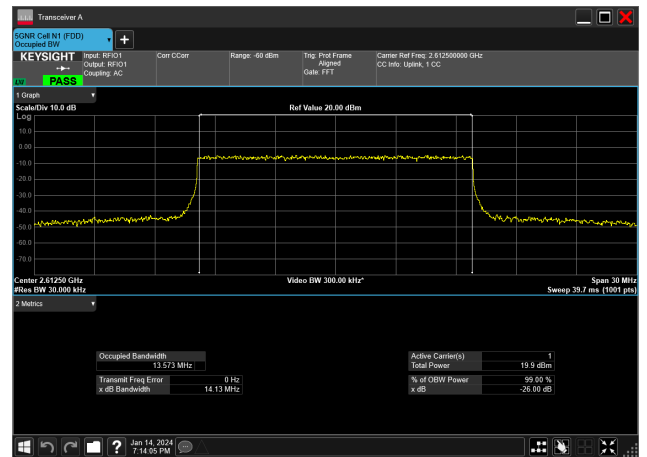

15MHz_30kHz_2612.5MHz_CP-OFDM 16 QAM_RB38@0&13.573 MHz