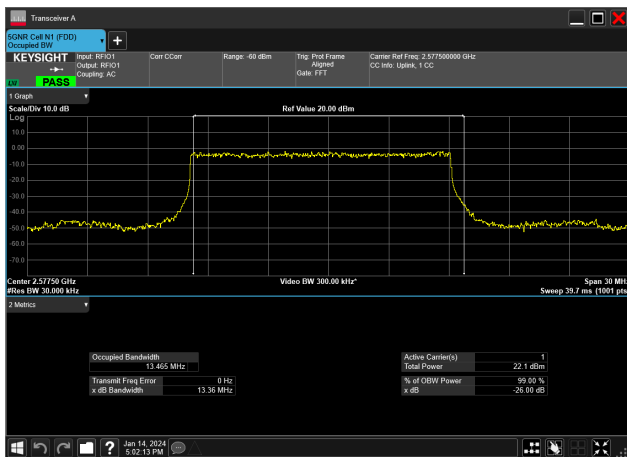

15MHz_30kHz_2577.5MHz_DFT-s-OFDM 16 QAM_RB36@0&13.457 MHz

15MHz_30kHz_2577.5MHz_DFT-s-OFDM 256 QAM_RB36@0&13.441 MHz

15MHz_30kHz_2577.5MHz_DFT-s-OFDM 64 QAM_RB36@0&13.469 MHz

15MHz_30kHz_2577.5MHz_DFT-s-OFDM PI/2 BPSK_RB36@0&13.465 MHz