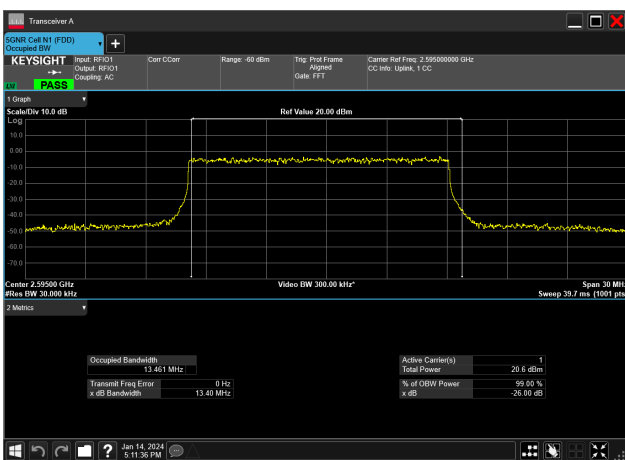

15MHz_30kHz_2595MHz_DFT-s-OFDM 16 QAM_RB36@0&13.461 MHz