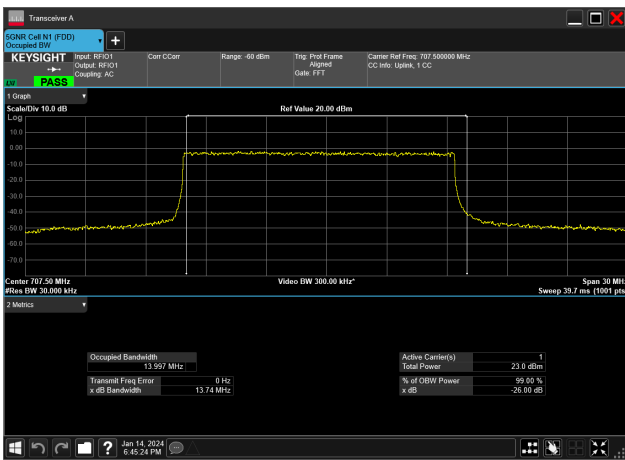

15MHz_15kHz_707.5MHz_DFT-s-OFDM PI/2 BPSK_RB75@0&13.997 MHz