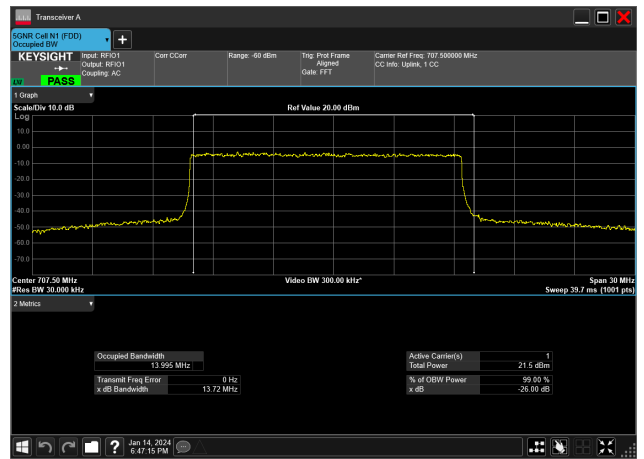

15MHz_15kHz_707.5MHz_CP-OFDM 256 QAM_RB79@0&14.103 MHz

15MHz_15kHz_707.5MHz_CP-OFDM 64 QAM_RB79@0&14.104 MHz

15MHz_15kHz_707.5MHz_CP-OFDM QPSK_RB79@0&14.102 MHz

15MHz_15kHz_707.5MHz_DFT-s-OFDM 16 QAM_RB75@0&13.995 MHz