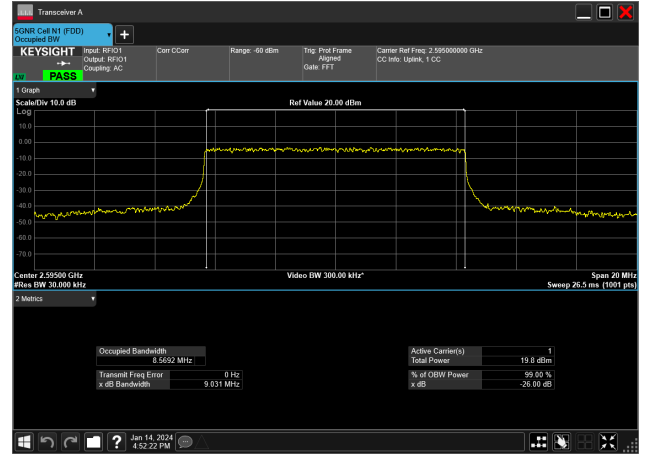

10MHz_30kHz_2595MHz_CP-OFDM 16 QAM_RB24@0&8.569 MHz