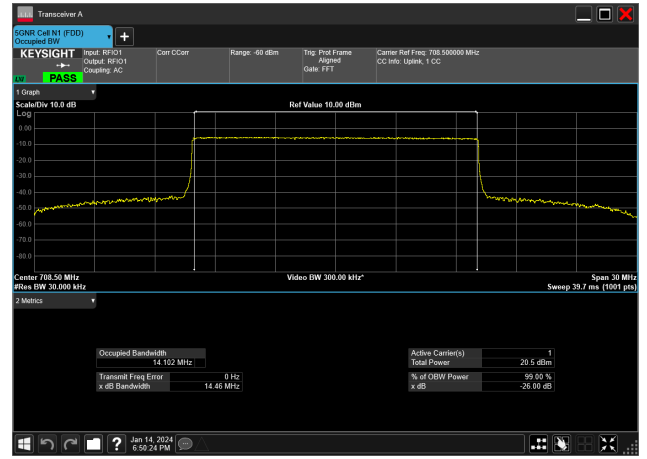

15MHz_15kHz_708.5MHz_CP-OFDM 16 QAM_RB79@0&14.104 MHz

15MHz_15kHz_708.5MHz_CP-OFDM 256 QAM_RB79@0&14.100 MHz

15MHz_15kHz_708.5MHz_CP-OFDM 64 QAM_RB79@0&14.104 MHz

15MHz_15kHz_708.5MHz_CP-OFDM QPSK_RB79@0&14.102 MHz