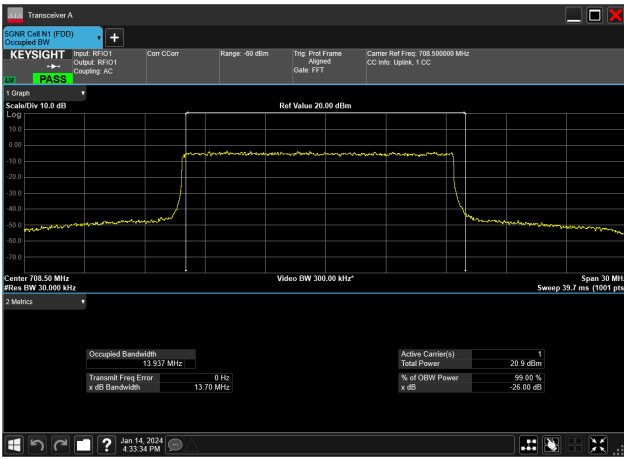

15MHz_15kHz_708.5MHz_DFT-s-OFDM 64 QAM_RB75@0&13.937 MHz