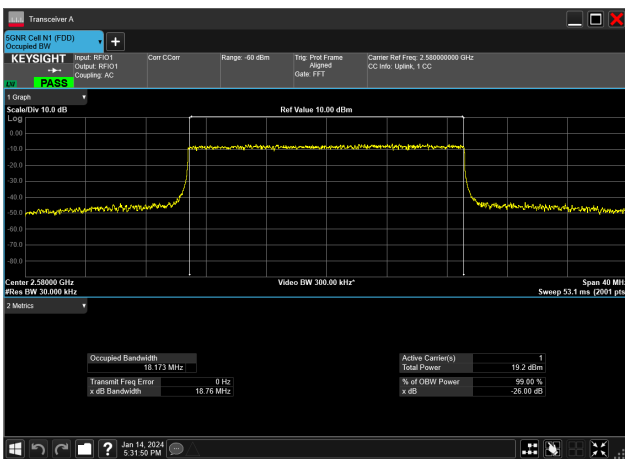

20MHz_30kHz_2580MHz_CP-OFDM 64 QAM_RB51@0&18.173 MHz