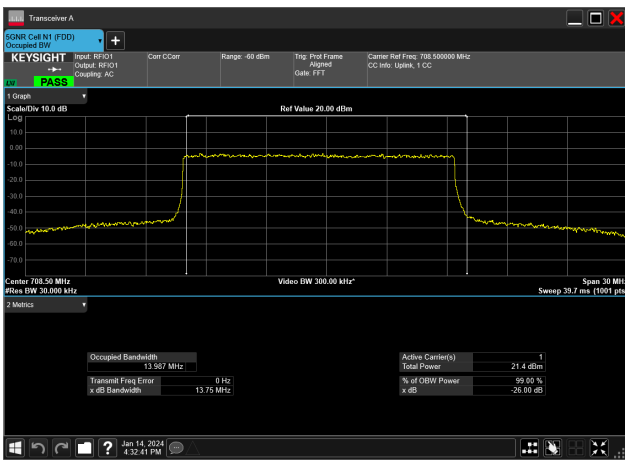

15MHz_15kHz_708.5MHz_DFT-s-OFDM 16 QAM_RB75@0&13.987 MHz