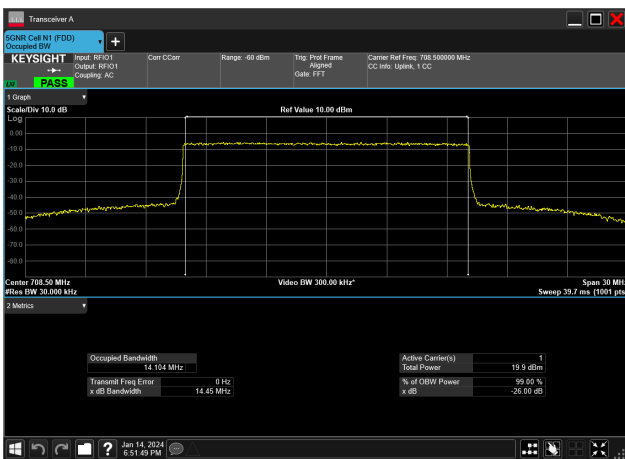

15MHz_15kHz_708.5MHz_CP-OFDM 64 QAM_RB79@0&14.104 MHz