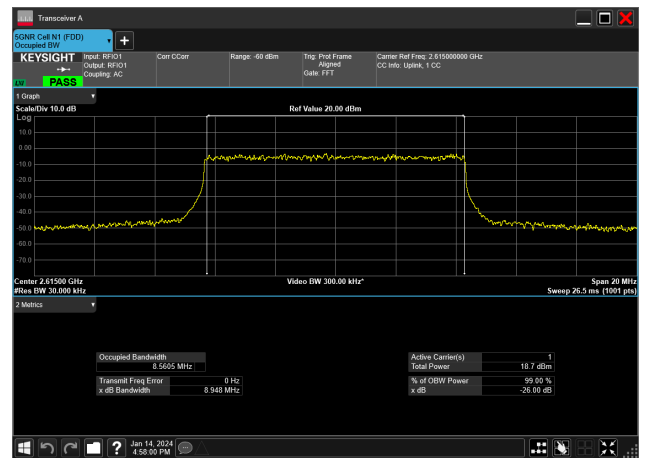

10MHz_30kHz_2615MHz_DFT-s-OFDM 256 QAM_RB24@0&8.560 MHz