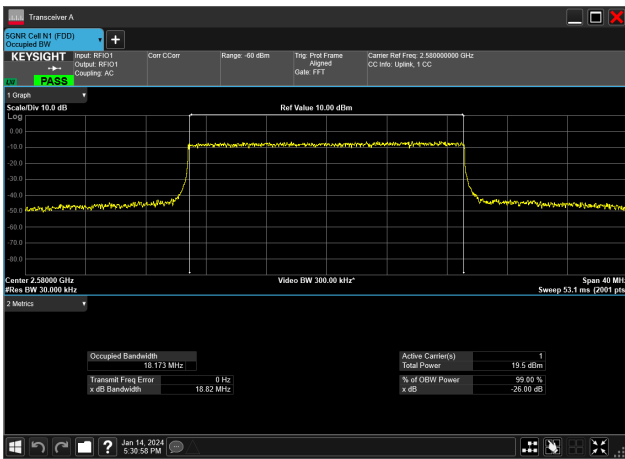

15MHz_30kHz_2612.5MHz_DFT-s-OFDM 64 QAM_RB36@0&13.501 MHz

15MHz_30kHz_2612.5MHz_DFT-s-OFDM PI/2 BPSK_RB36@0&13.462 MHz

15MHz_30kHz_2612.5MHz_DFT-s-OFDM QPSK_RB36@0&13.460 MHz

20MHz_30kHz_2580MHz_CP-OFDM 16 QAM_RB51@0&18.173 MHz