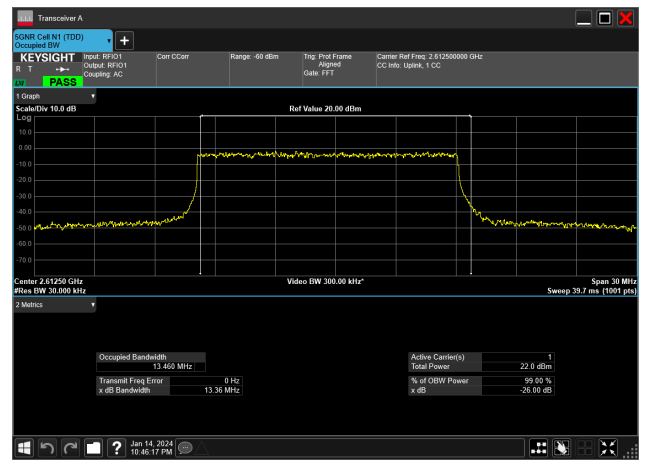

15MHz_30kHz_2612.5MHz_DFT-s-OFDM QPSK_RB36@0&13.460 MHz