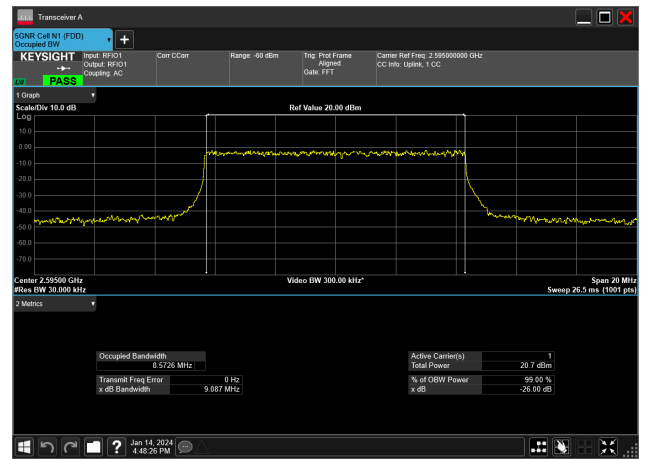

10MHz_30kHz_2595MHz_DFT-s-OFDM 16 QAM_RB24@0&8.573 MHz