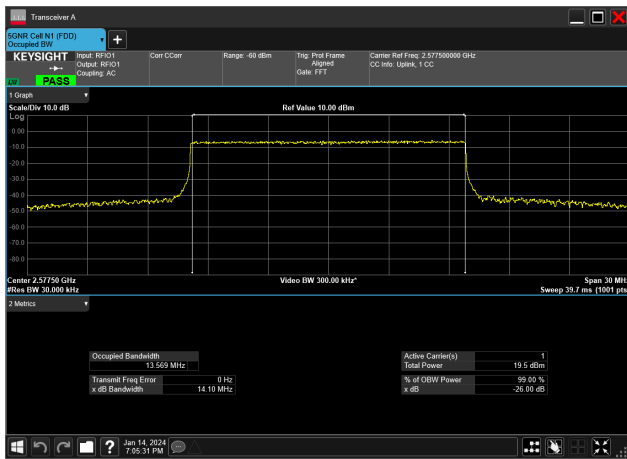

15MHz_30kHz_2577.5MHz_CP-OFDM 16 QAM_RB38@0&13.573 MHz

15MHz_30kHz_2577.5MHz_CP-OFDM 256 QAM_RB38@0&13.563 MHz

15MHz_30kHz_2577.5MHz_CP-OFDM 64 QAM_RB38@0&13.567 MHz

15MHz_30kHz_2577.5MHz_CP-OFDM QPSK_RB38@0&13.569 MHz