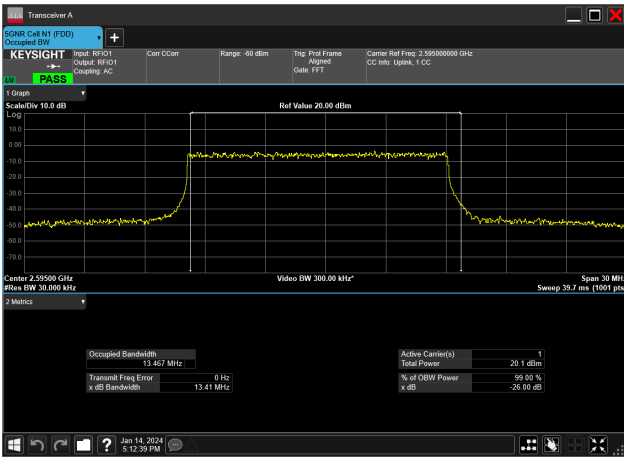

15MHz_30kHz_2595MHz_CP-OFDM QPSK_RB38@0&13.567 MHz

15MHz_30kHz_2595MHz_DFT-s-OFDM 16 QAM_RB36@0&13.461 MHz

15MHz_30kHz_2595MHz_DFT-s-OFDM 256 QAM_RB36@0&13.443 MHz

15MHz_30kHz_2595MHz_DFT-s-OFDM 64 QAM_RB36@0&13.467 MHz