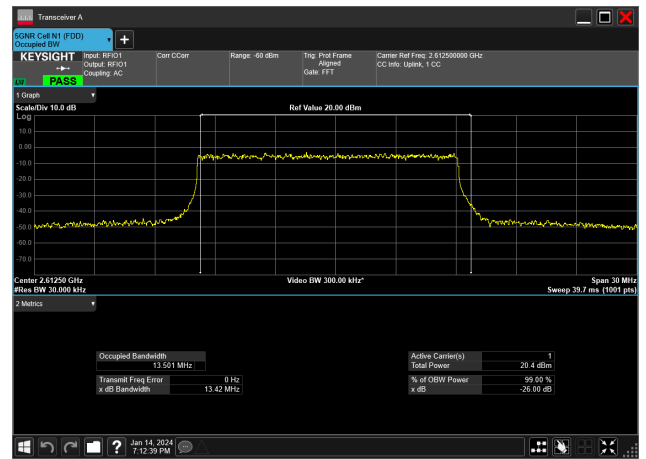

15MHz_30kHz_2612.5MHz_DFT-s-OFDM 64 QAM_RB36@0&13.501 MHz