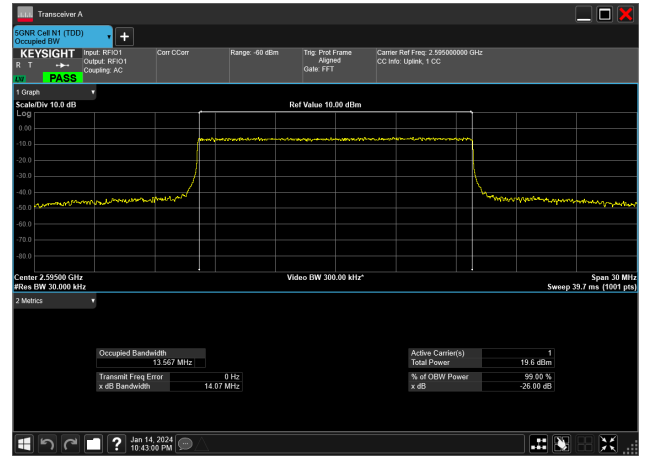

15MHz_30kHz_2595MHz_CP-OFDM QPSK_RB38@0&13.567 MHz