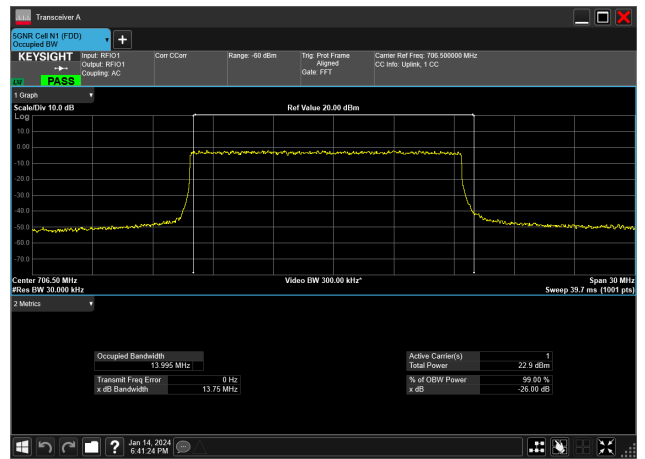

15MHz_15kHz_706.5MHz_DFT-s-OFDM 64 QAM_RB75@0&13.927 MHz

15MHz_15kHz_706.5MHz_DFT-s-OFDM PI/2 BPSK_RB75@0&13.995 MHz

15MHz_15kHz_706.5MHz_DFT-s-OFDM QPSK_RB75@0&13.988 MHz

15MHz_15kHz_707.5MHz_CP-OFDM 16 QAM_RB79@0&14.101 MHz