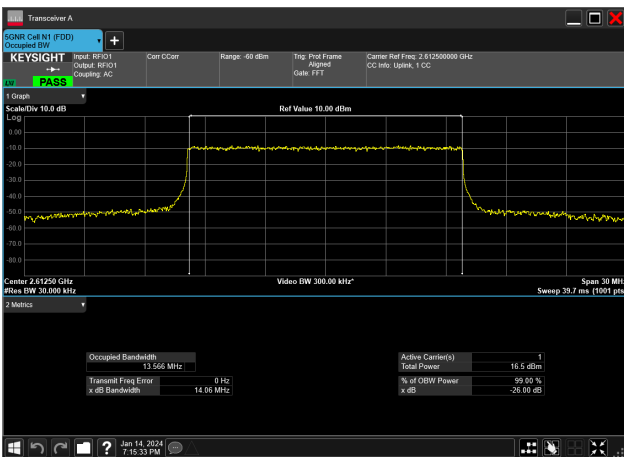

15MHz_30kHz_2595MHz_DFT-s-OFDM PI/2 BPSK_RB36@0&13.463 MHz

15MHz_30kHz_2595MHz_DFT-s-OFDM QPSK_RB36@0&13.456 MHz

15MHz_30kHz_2612.5MHz_CP-OFDM 16 QAM_RB38@0&13.573 MHz

15MHz_30kHz_2612.5MHz_CP-OFDM 256 QAM_RB38@0&13.566 MHz