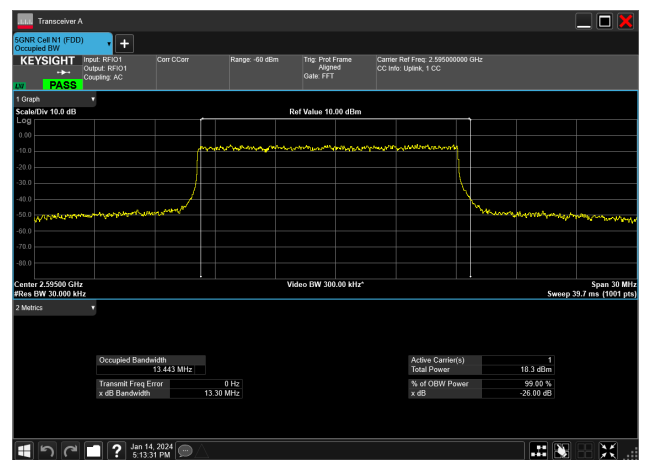

15MHz_30kHz_2595MHz_DFT-s-OFDM 256 QAM_RB36@0&13.443 MHz