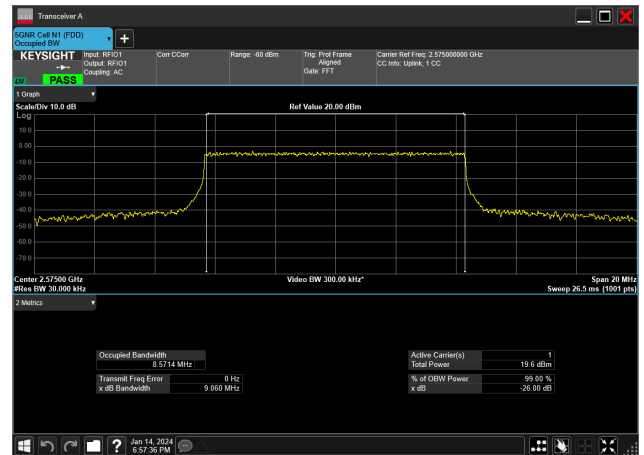

10MHz_30kHz_2575MHz_CP-OFDM QPSK_RB24@0&8.571 MHz