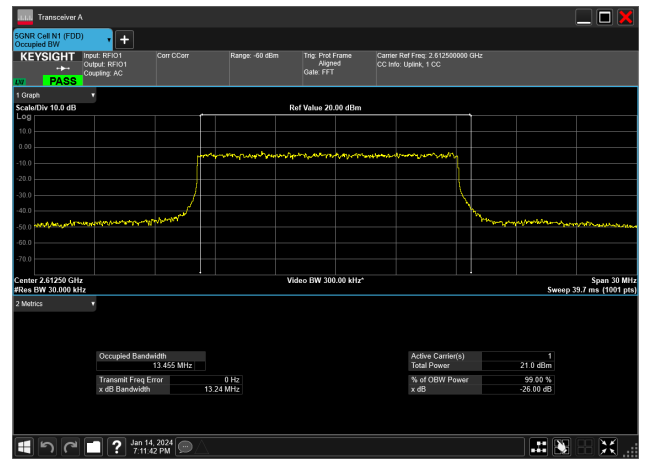

15MHz_30kHz_2612.5MHz_DFT-s-OFDM 16 QAM_RB36@0&13.455 MHz