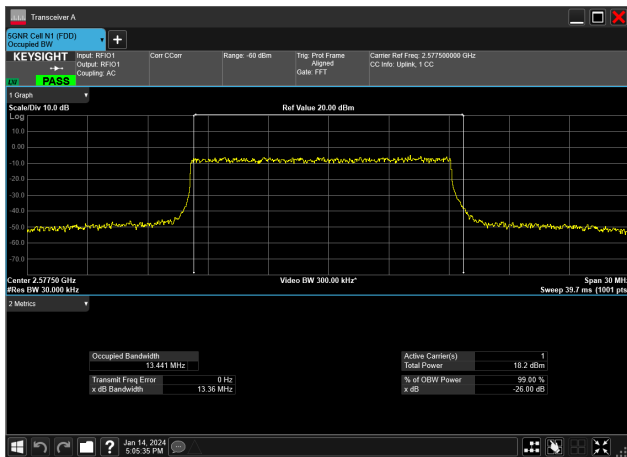

15MHz_30kHz_2577.5MHz_DFT-s-OFDM 256 QAM_RB36@0&13.441 MHz