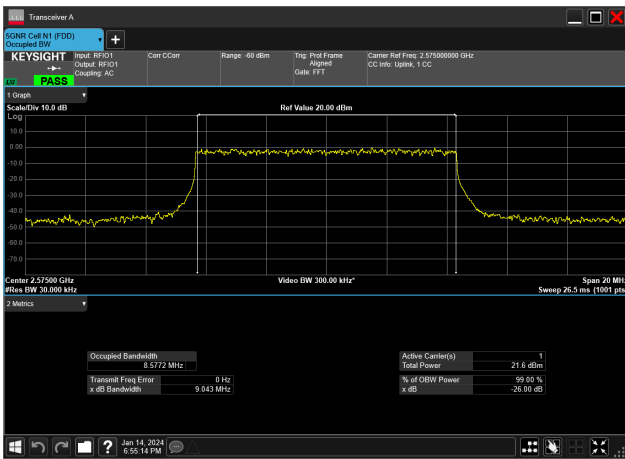

10MHz_30kHz_2575MHz_DFT-s-OFDM QPSK_RB24@0&8.577 MHz