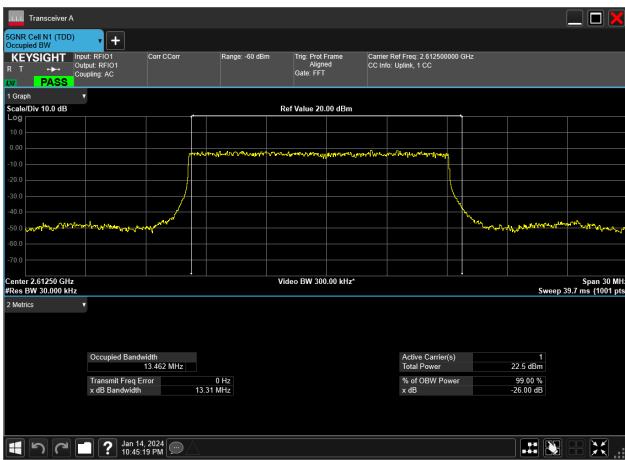

15MHz_30kHz_2612.5MHz_DFT-s-OFDM PI/2 BPSK_RB36@0&13.462 MHz