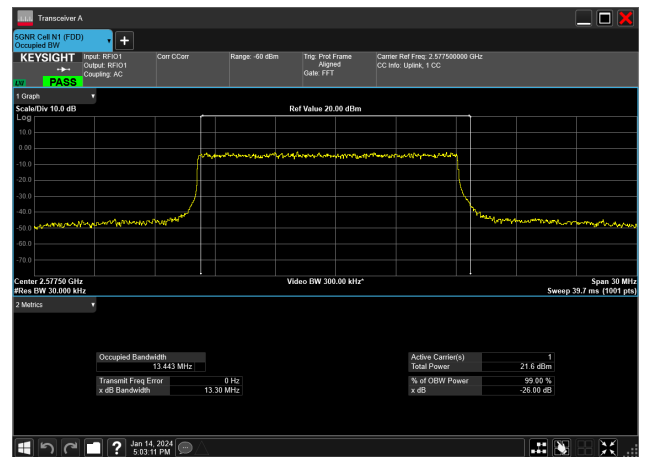

15MHz_30kHz_2577.5MHz_DFT-s-OFDM QPSK_RB36@0&13.443 MHz