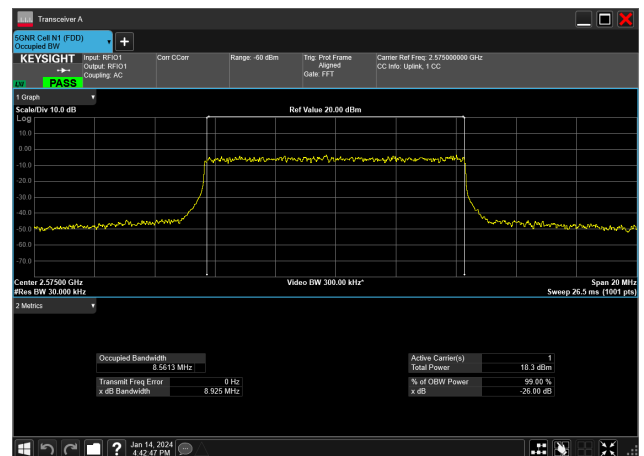

10MHz_30kHz_2575MHz_DFT-s-OFDM 256 QAM_RB24@0&8.561 MHz