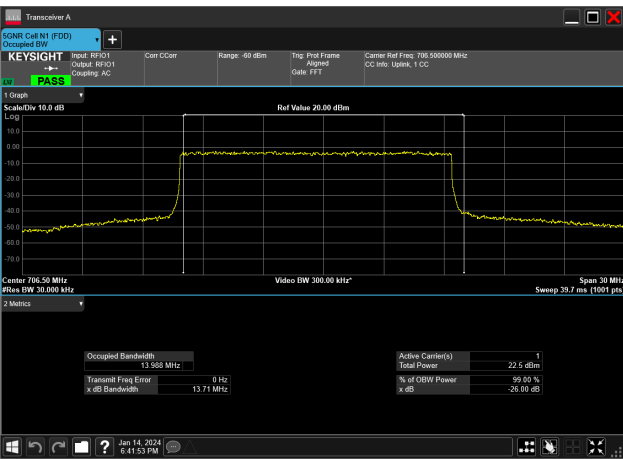

15MHz_15kHz_706.5MHz_DFT-s-OFDM 64 QAM_RB75@0&13.927 MHz

15MHz_15kHz_706.5MHz_DFT-s-OFDM PI/2 BPSK_RB75@0&13.995 MHz

15MHz_15kHz_706.5MHz_DFT-s-OFDM QPSK_RB75@0&13.988 MHz

15MHz_15kHz_707.5MHz_CP-OFDM 16 QAM_RB79@0&14.101 MHz