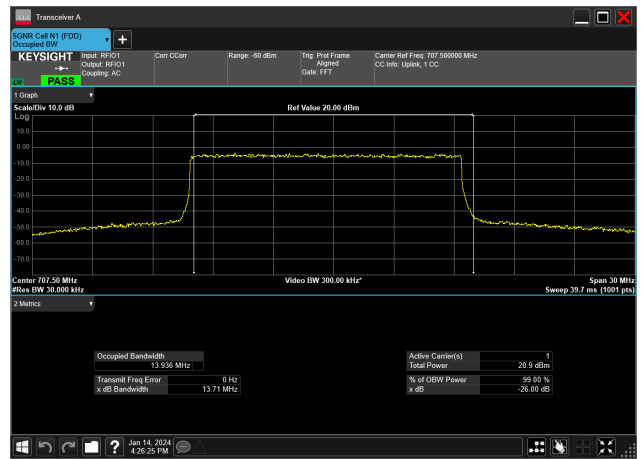

15MHz_15kHz_707.5MHz_DFT-s-OFDM 64 QAM_RB75@0&13.936 MHz