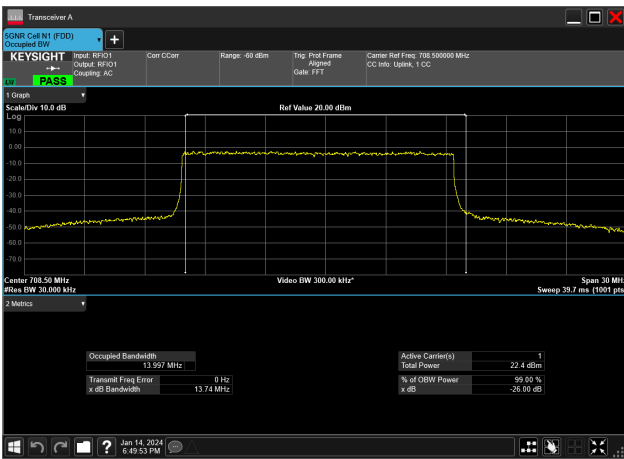

15MHz_15kHz_708.5MHz_DFT-s-OFDM QPSK_RB75@0&13.997 MHz