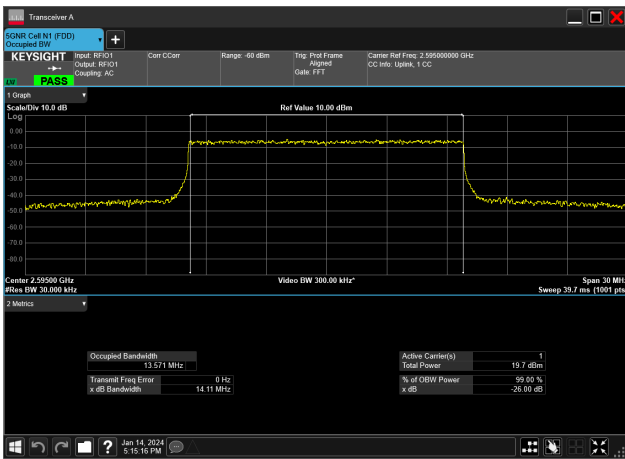

15MHz_30kHz_2595MHz_CP-OFDM 16 QAM_RB38@0&13.571 MHz