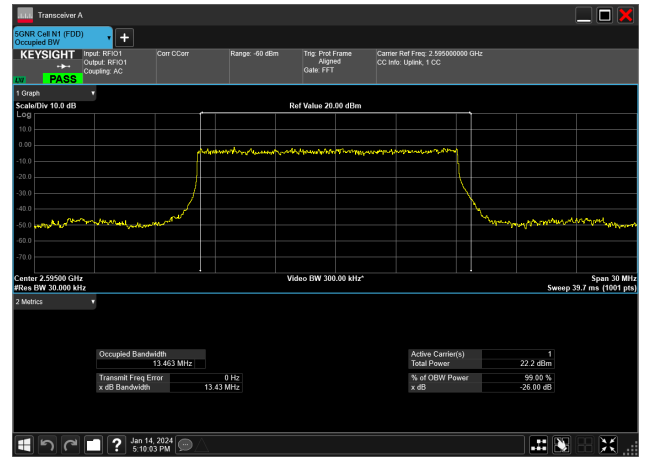

15MHz_30kHz_2595MHz_DFT-s-OFDM PI/2 BPSK_RB36@0&13.463 MHz