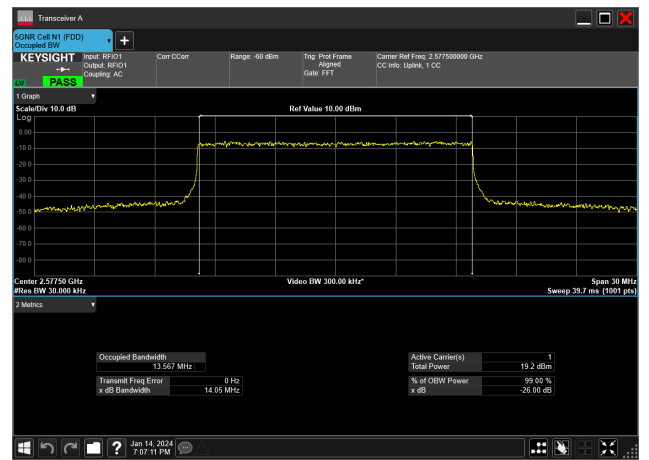

15MHz_30kHz_2577.5MHz_CP-OFDM 64 QAM_RB38@0&13.567 MHz