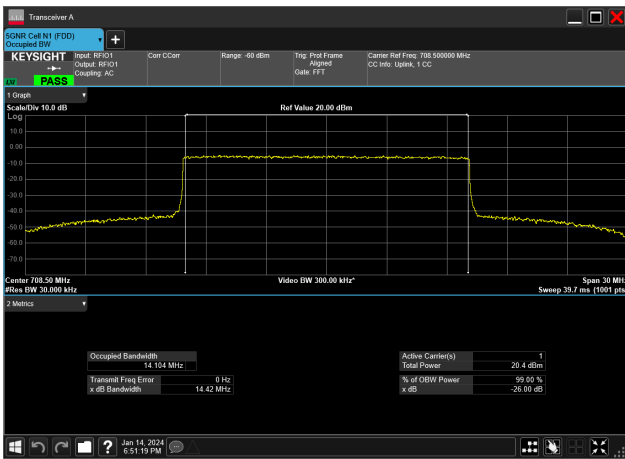

15MHz_15kHz_708.5MHz_CP-OFDM 16 QAM_RB79@0&14.104 MHz