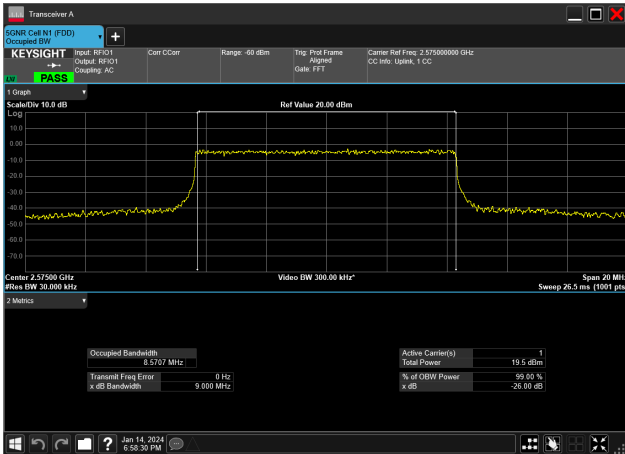

n38

10MHz_30kHz_2575MHz_CP-OFDM 16 QAM_RB24@0&8.571 MHz