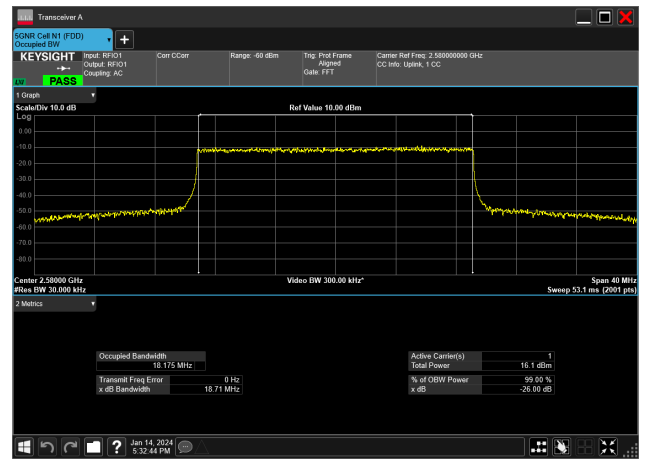

20MHz_30kHz_2580MHz_CP-OFDM 256 QAM_RB51@0&18.175 MHz