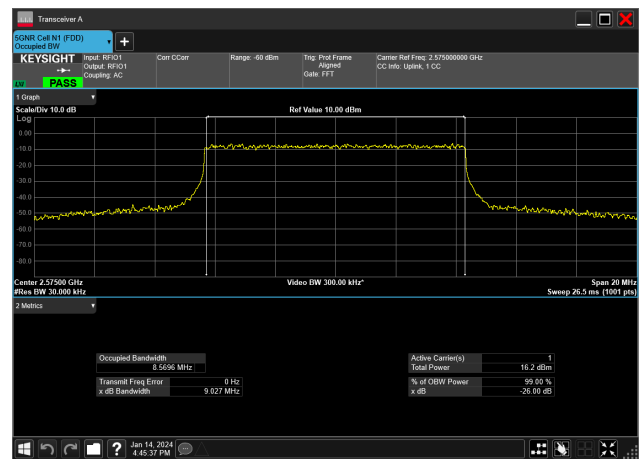

15MHz_15kHz_708.5MHz_DFT-s-OFDM QPSK_RB75@0&13.997 MHz

n38

10MHz_30kHz_2575MHz_CP-OFDM 16 QAM_RB24@0&8.571 MHz

10MHz_30kHz_2575MHz_CP-OFDM 256 QAM_RB24@0&8.570 MHz

10MHz_30kHz_2575MHz_CP-OFDM 64 QAM_RB24@0&8.570 MHz