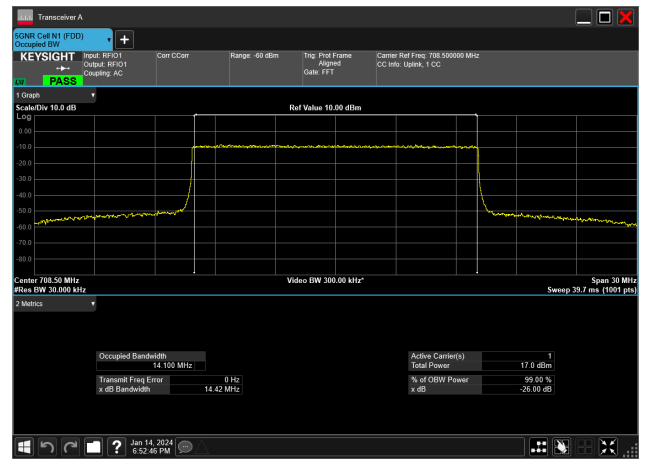

15MHz_15kHz_708.5MHz_CP-OFDM 256 QAM_RB79@0&14.100 MHz