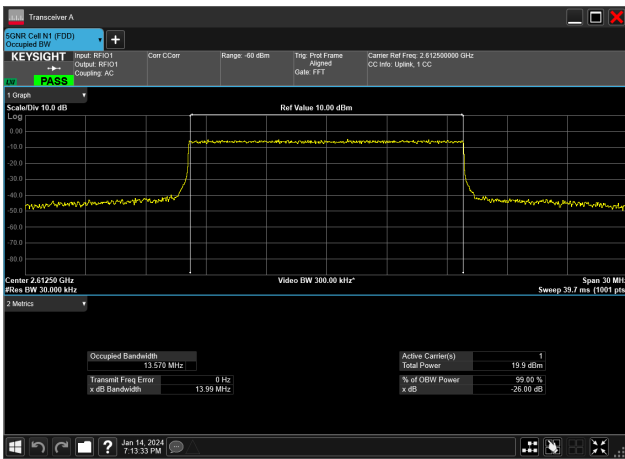

15MHz_30kHz_2612.5MHz_CP-OFDM QPSK_RB38@0&13.570 MHz