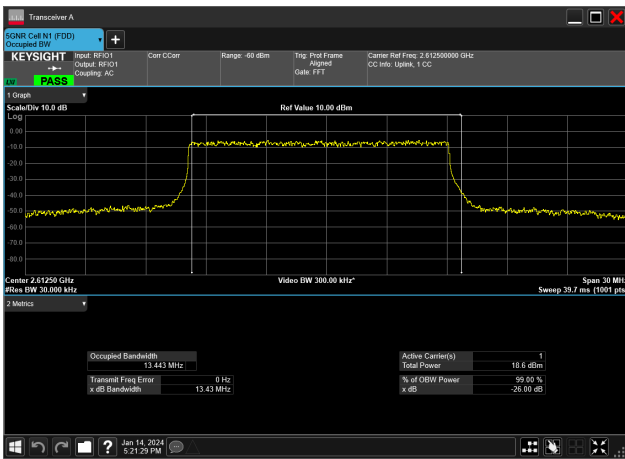

15MHz_30kHz_2612.5MHz_CP-OFDM 64 QAM_RB38@0&13.568 MHz

15MHz_30kHz_2612.5MHz_CP-OFDM QPSK_RB38@0&13.570 MHz

15MHz_30kHz_2612.5MHz_DFT-s-OFDM 16 QAM_RB36@0&13.455 MHz

15MHz_30kHz_2612.5MHz_DFT-s-OFDM 256 QAM_RB36@0&13.443 MHz