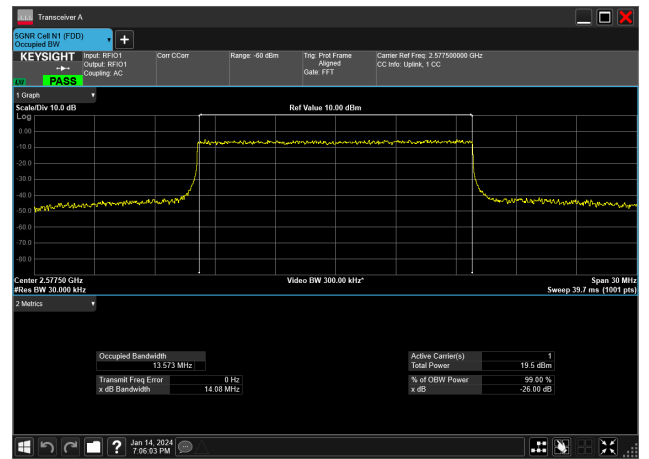

15MHz_30kHz_2577.5MHz_CP-OFDM 16 QAM_RB38@0&13.573 MHz