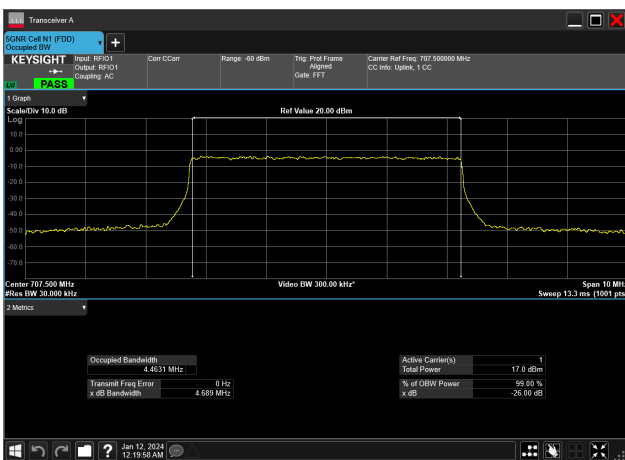

5MHz_15kHz_707.5MHz_CP-OFDM 256 QAM_RB25@0&4.463 MHz