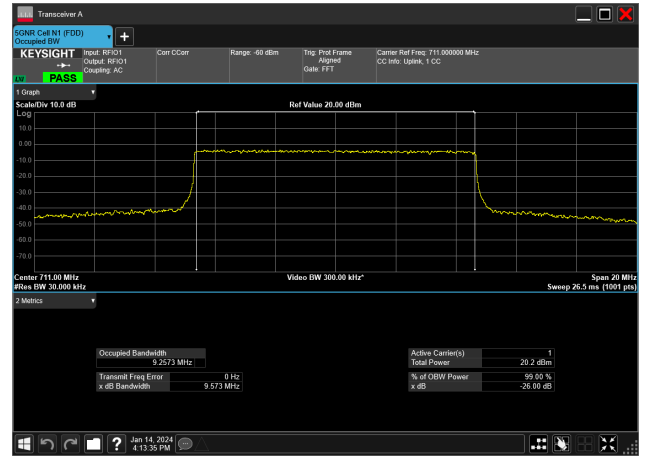

10MHz_15kHz_711MHz_CP-OFDM 16 QAM_RB52@0&9.257 MHz