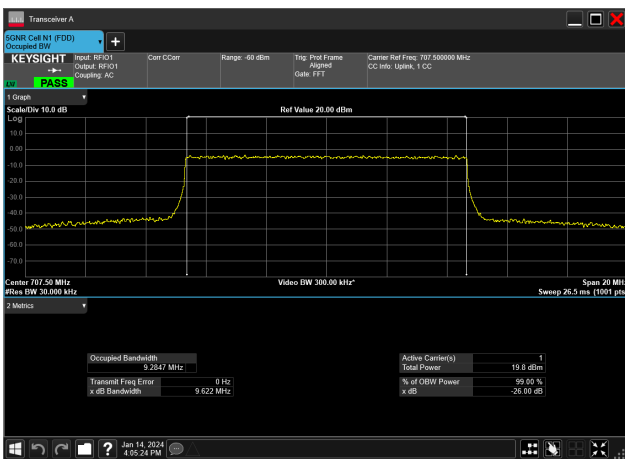

10MHz_15kHz_707.5MHz_CP-OFDM 64 QAM_RB52@0&9.285 MHz