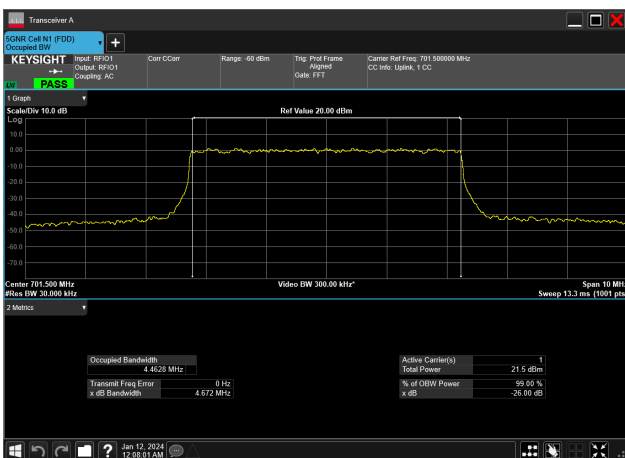

5MHz_15kHz_701.5MHz_DFT-s-OFDM 16 QAM_RB25@0&4.463 MHz