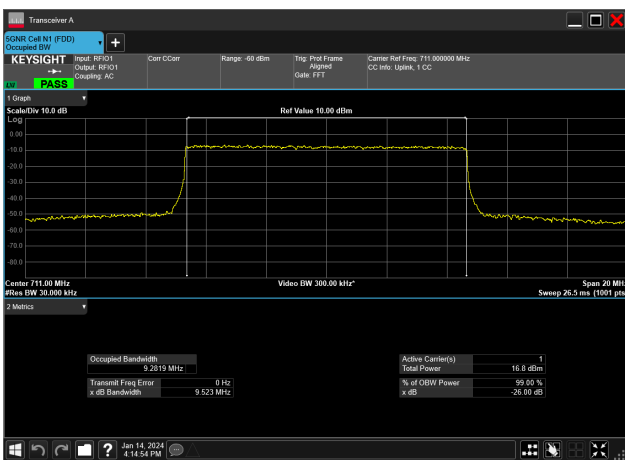

10MHz_15kHz_711MHz_CP-OFDM 256 QAM_RB52@0&9.282 MHz