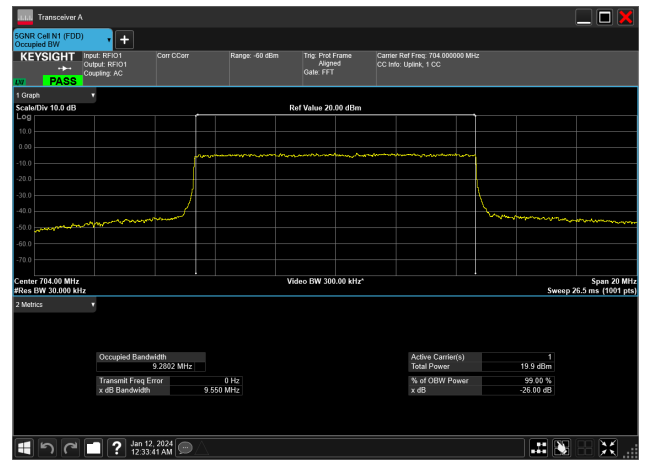

10MHz_15kHz_704MHz_CP-OFDM 64 QAM_RB52@0&9.280 MHz