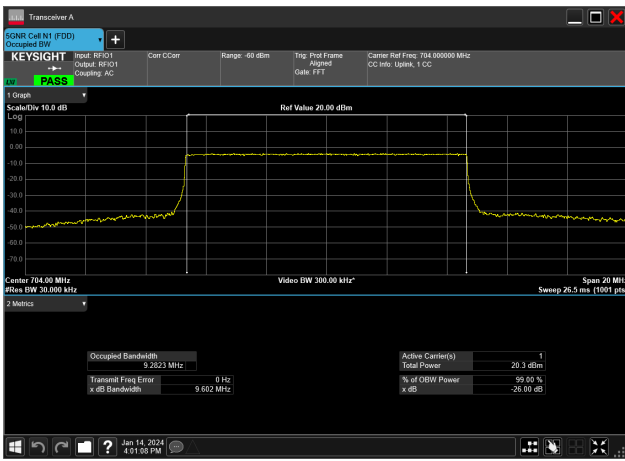

10MHz_15kHz_704MHz_CP-OFDM QPSK_RB52@0&9.282 MHz