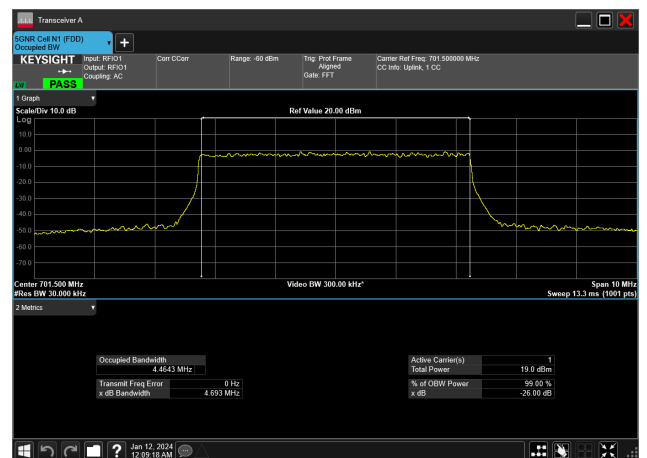

5MHz_15kHz_701.5MHz_DFT-s-OFDM 256 QAM_RB25@0&4.464 MHz