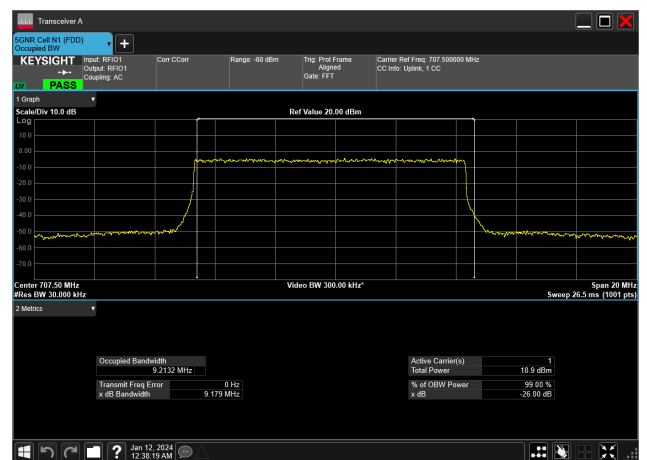

10MHz_15kHz_707.5MHz_DFT-s-OFDM 256 QAM_RB50@0&9.213 MHz