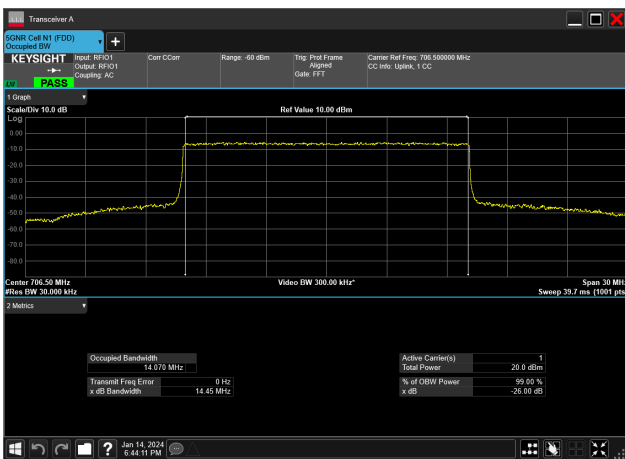

15MHz_15kHz_706.5MHz_CP-OFDM 64 QAM_RB79@0&14.070 MHz