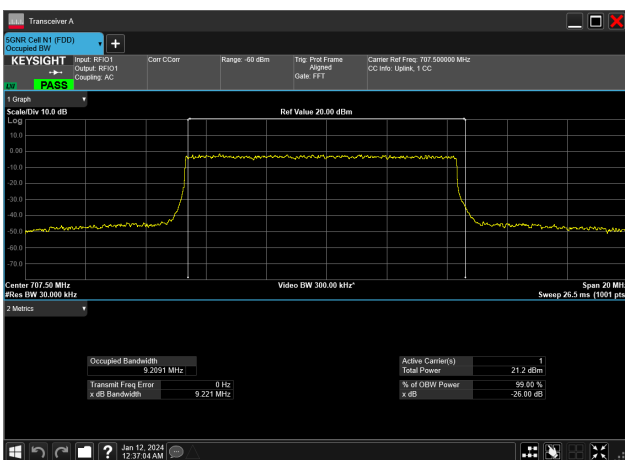

10MHz_15kHz_707.5MHz_DFT-s-OFDM 16 QAM_RB50@0&9.209 MHz