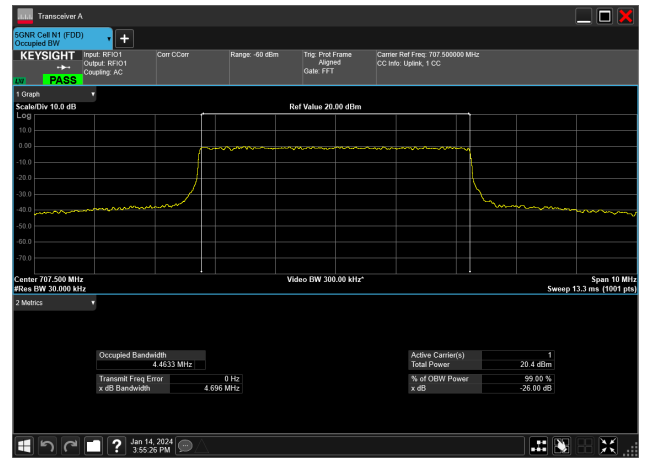

5MHz_15kHz_707.5MHz_CP-OFDM 16 QAM_RB25@0&4.463 MHz