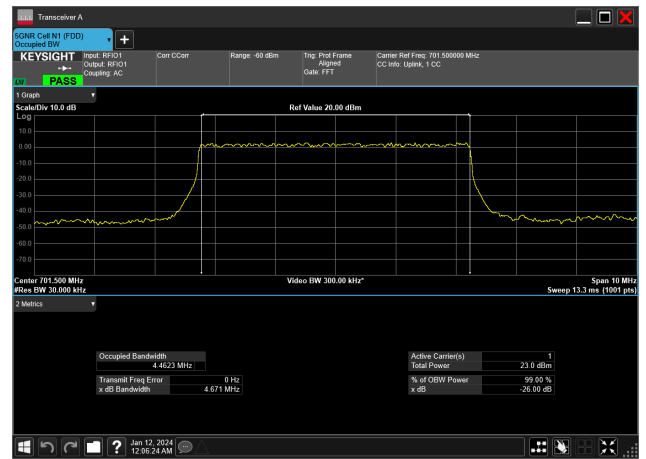

5MHz_15kHz_701.5MHz_DFT-s-OFDM 16 QAM_RB25@0&4.463 MHz

5MHz_15kHz_701.5MHz_DFT-s-OFDM 256 QAM_RB25@0&4.464 MHz

5MHz_15kHz_701.5MHz_DFT-s-OFDM 64 QAM_RB25@0&4.464 MHz

5MHz_15kHz_701.5MHz_DFT-s-OFDM PI/2 BPSK_RB25@0&4.462 MHz