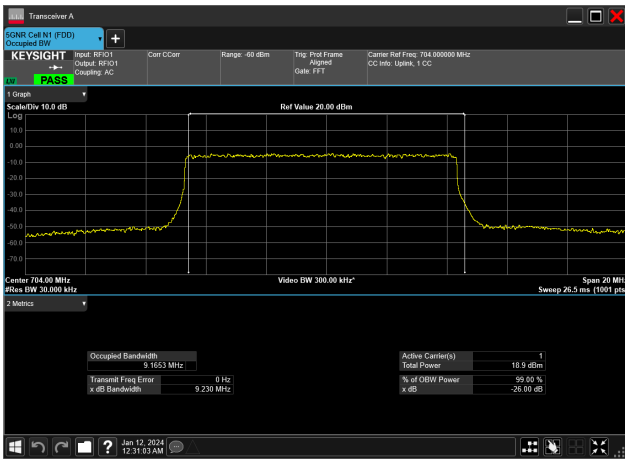

10MHz_15kHz_704MHz_DFT-s-OFDM 256 QAM_RB50@0&9.165 MHz