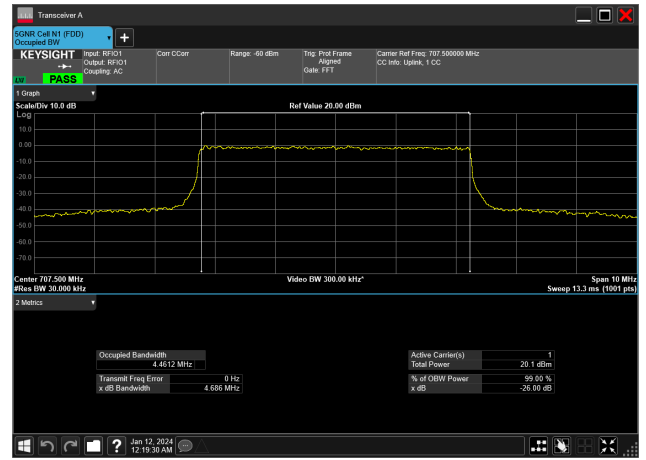

5MHz_15kHz_701.5MHz_DFT-s-OFDM QPSK_RB25@0&4.466 MHz

5MHz_15kHz_707.5MHz_CP-OFDM 16 QAM_RB25@0&4.463 MHz

5MHz_15kHz_707.5MHz_CP-OFDM 256 QAM_RB25@0&4.463 MHz

5MHz_15kHz_707.5MHz_CP-OFDM 64 QAM_RB25@0&4.461 MHz