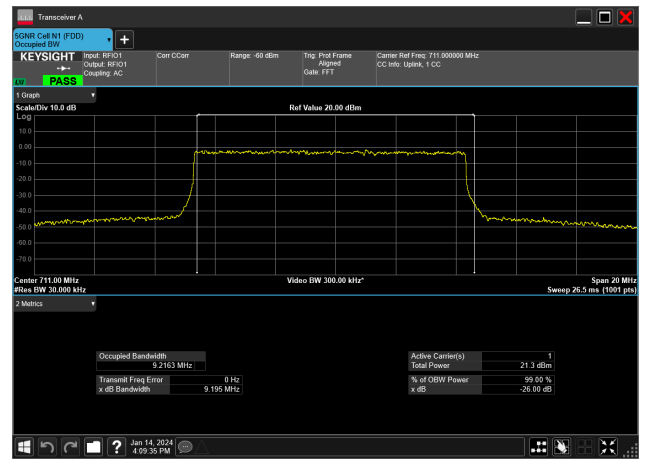

10MHz_15kHz_711MHz_DFT-s-OFDM 16 QAM_RB50@0&9.216 MHz