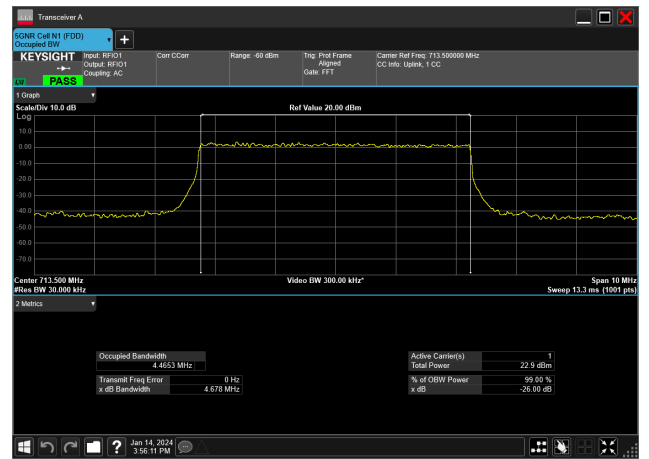

5MHz_15kHz_713.5MHz_DFT-s-OFDM PI/2 BPSK_RB25@0&4.465 MHz