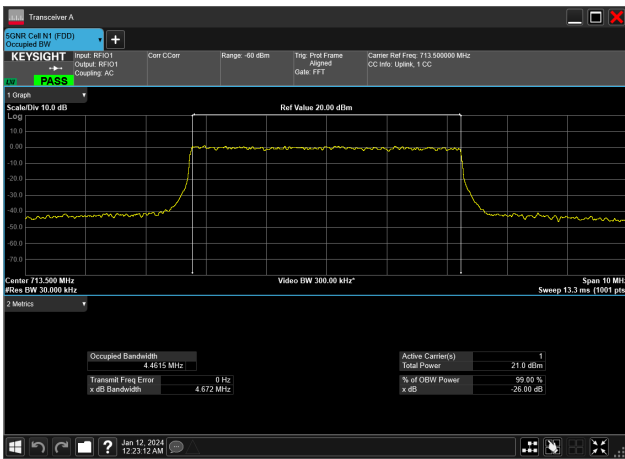

5MHz_15kHz_713.5MHz_DFT-s-OFDM 64 QAM_RB25@0&4.462 MHz