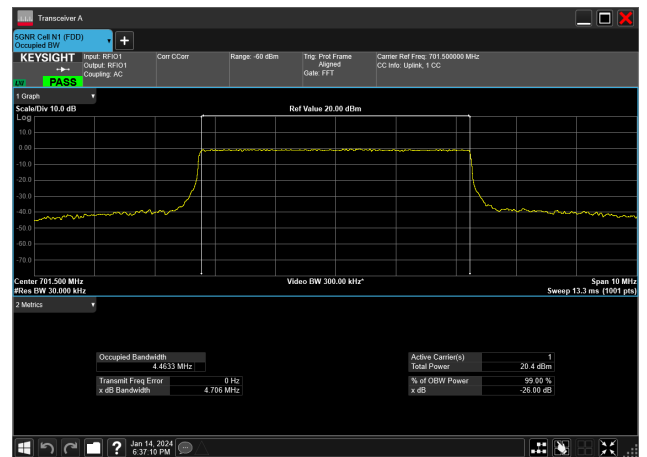

5MHz_15kHz_701.5MHz_CP-OFDM QPSK_RB25@0&4.463 MHz