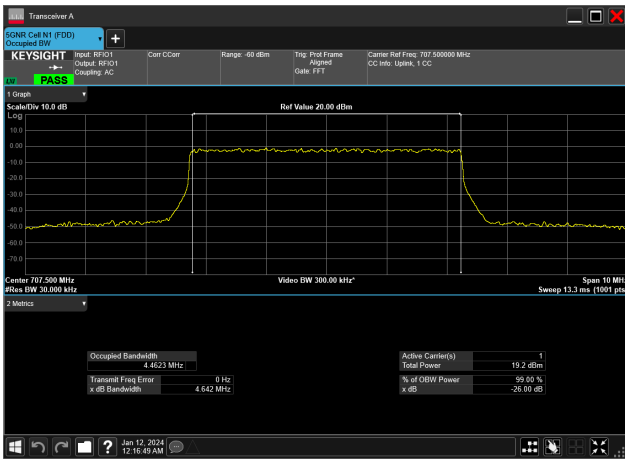

5MHz_15kHz_707.5MHz_DFT-s-OFDM 256 QAM_RB25@0&4.462 MHz