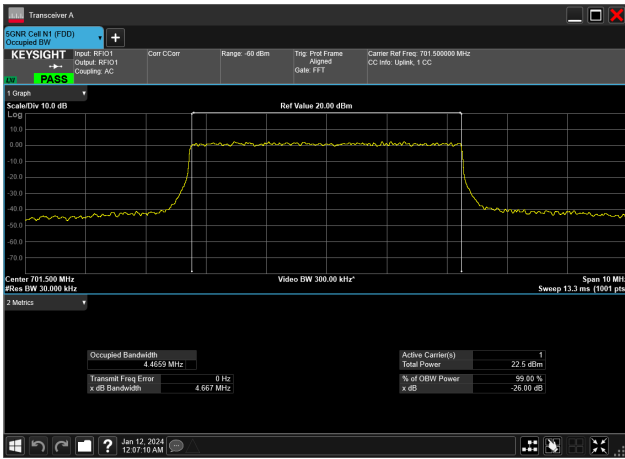

5MHz_15kHz_701.5MHz_DFT-s-OFDM QPSK_RB25@0&4.466 MHz