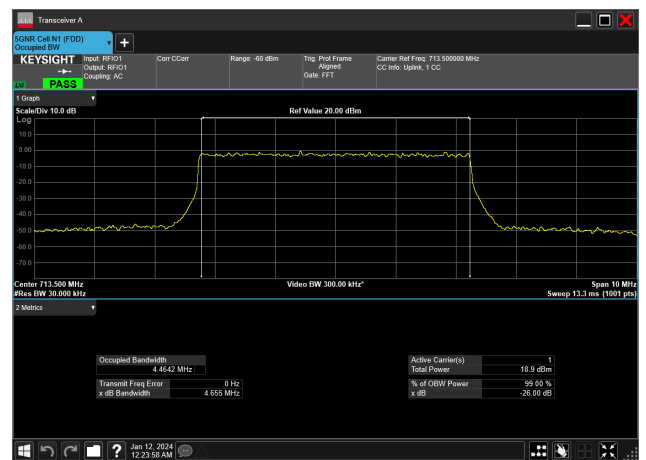

5MHz_15kHz_713.5MHz_CP-OFDM 64 QAM_RB25@0&4.466 MHz

5MHz_15kHz_713.5MHz_CP-OFDM QPSK_RB25@0&4.466 MHz

5MHz_15kHz_713.5MHz_DFT-s-OFDM 16 QAM_RB25@0&4.463 MHz

5MHz_15kHz_713.5MHz_DFT-s-OFDM 256 QAM_RB25@0&4.464 MHz