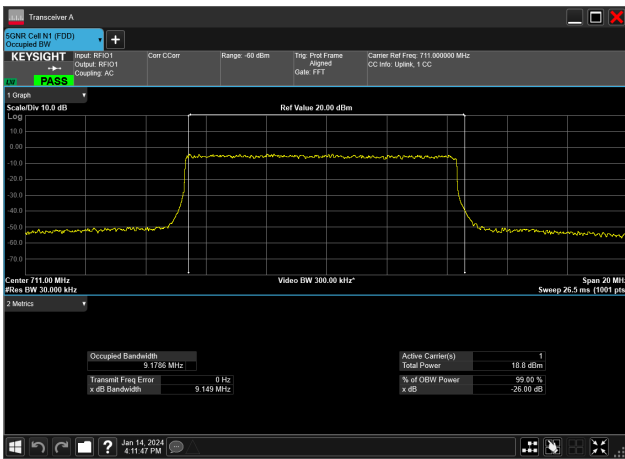

10MHz_15kHz_711MHz_DFT-s-OFDM 256 QAM_RB50@0&9.179 MHz