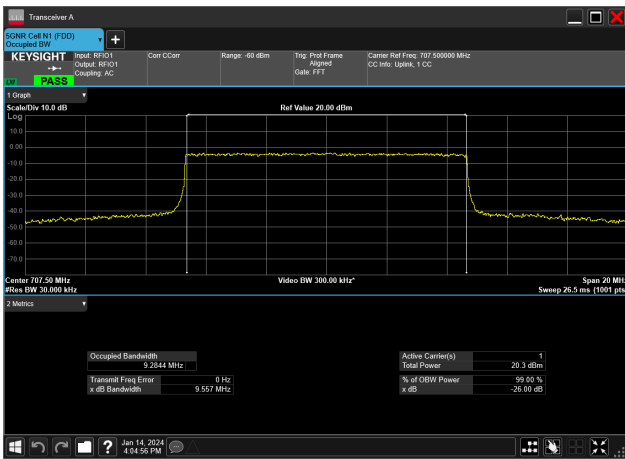

10MHz_15kHz_707.5MHz_CP-OFDM 16 QAM_RB52@0&9.284 MHz