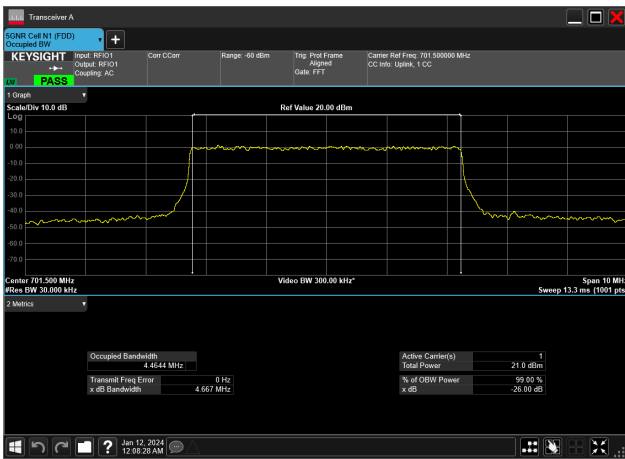

5MHz_15kHz_701.5MHz_DFT-s-OFDM 64 QAM_RB25@0&4.464 MHz