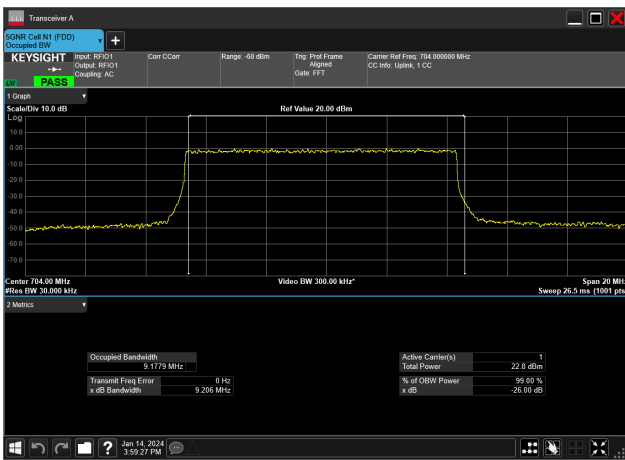

10MHz_15kHz_704MHz_DFT-s-OFDM PI/2 BPSK_RB50@0&9.178 MHz