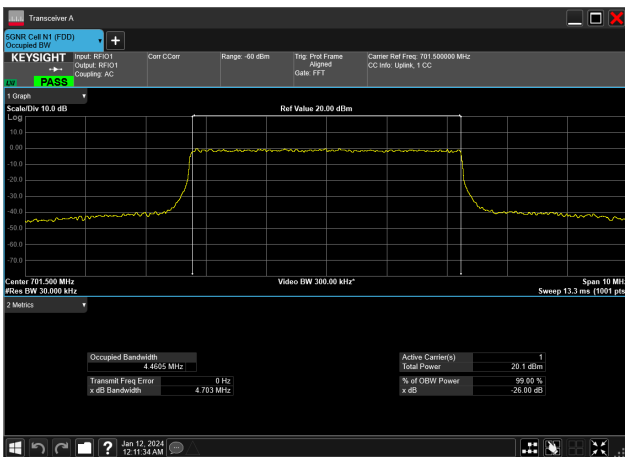

5MHz_15kHz_701.5MHz_CP-OFDM 64 QAM_RB25@0&4.461 MHz