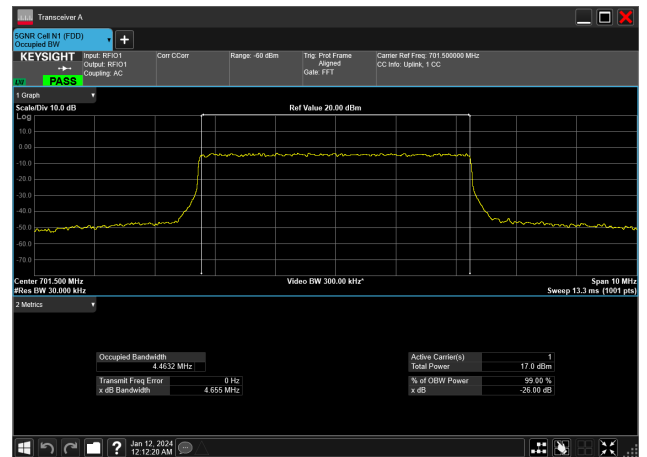

5MHz_15kHz_701.5MHz_CP-OFDM 256 QAM_RB25@0&4.463 MHz