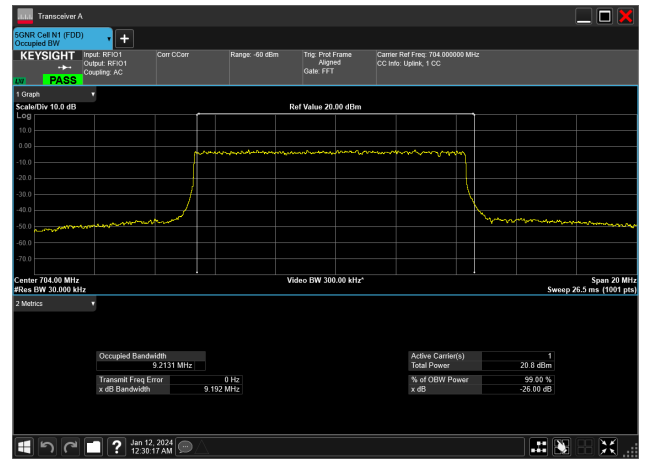

10MHz_15kHz_704MHz_DFT-s-OFDM 64 QAM_RB50@0&9.213 MHz