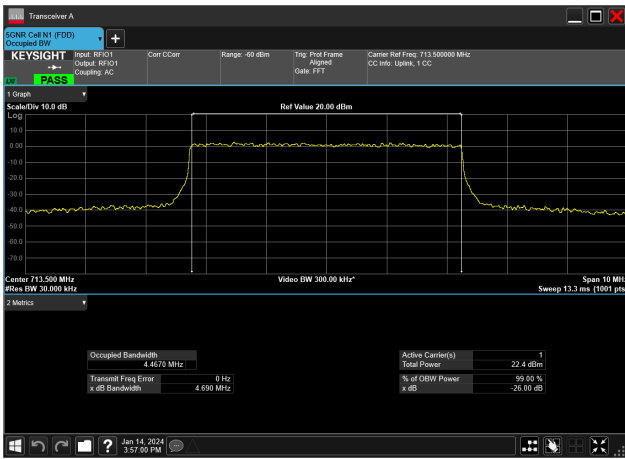

5MHz_15kHz_713.5MHz_DFT-s-OFDM QPSK_RB25@0&4.467 MHz