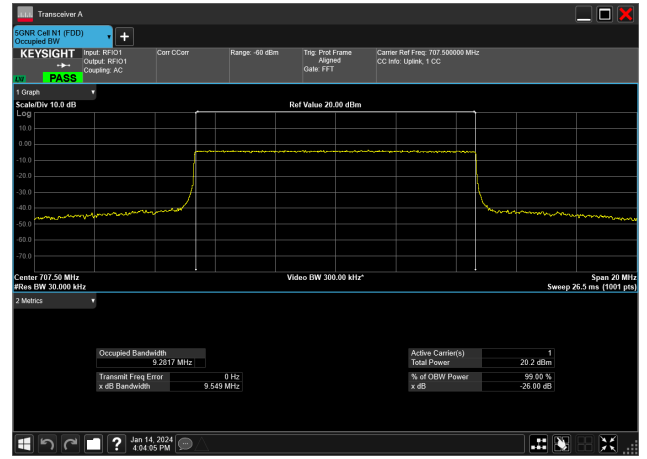

10MHz_15kHz_707.5MHz_CP-OFDM 16 QAM_RB52@0&9.284 MHz

10MHz_15kHz_707.5MHz_CP-OFDM 256 QAM_RB52@0&9.288 MHz

10MHz_15kHz_707.5MHz_CP-OFDM 64 QAM_RB52@0&9.285 MHz

10MHz_15kHz_707.5MHz_CP-OFDM QPSK_RB52@0&9.282 MHz