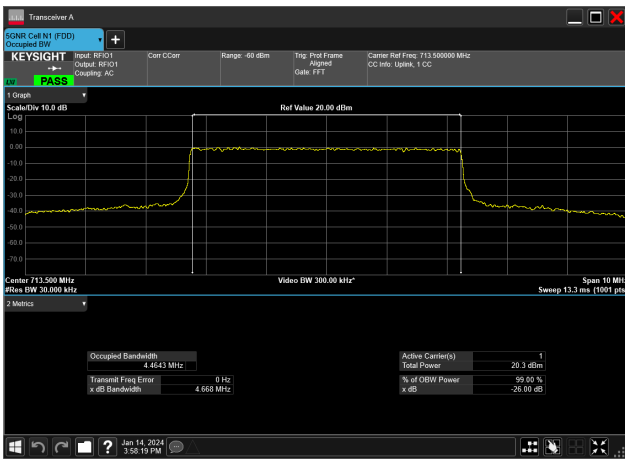

5MHz_15kHz_713.5MHz_CP-OFDM 16 QAM_RB25@0&4.464 MHz