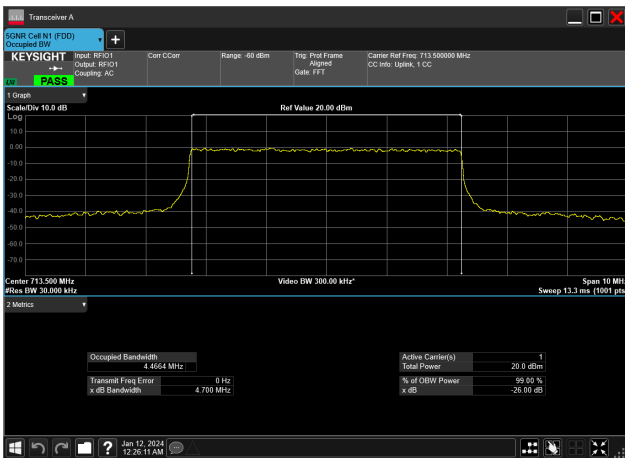

5MHz_15kHz_713.5MHz_CP-OFDM 64 QAM_RB25@0&4.466 MHz