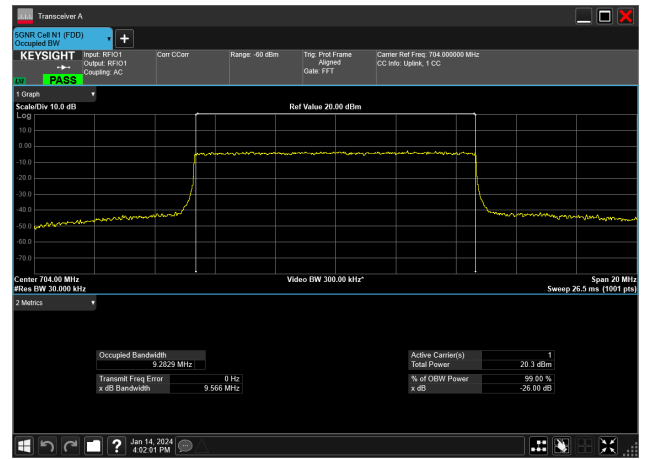

5MHz_15kHz_713.5MHz_DFT-s-OFDM 64 QAM_RB25@0&4.462 MHz

5MHz_15kHz_713.5MHz_DFT-s-OFDM PI/2 BPSK_RB25@0&4.465 MHz

5MHz_15kHz_713.5MHz_DFT-s-OFDM QPSK_RB25@0&4.467 MHz

10MHz_15kHz_704MHz_CP-OFDM 16 QAM_RB52@0&9.283 MHz