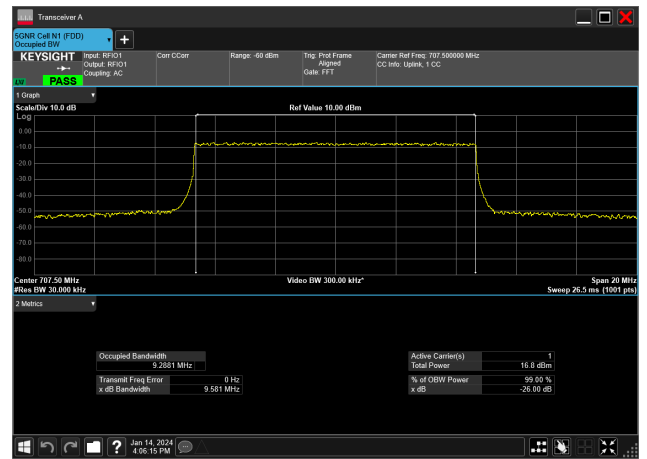

10MHz_15kHz_707.5MHz_CP-OFDM 256 QAM_RB52@0&9.288 MHz