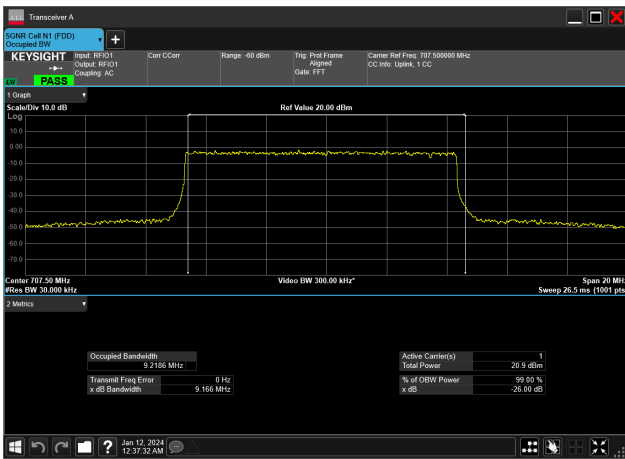

10MHz_15kHz_707.5MHz_DFT-s-OFDM 64 QAM_RB50@0&9.219 MHz