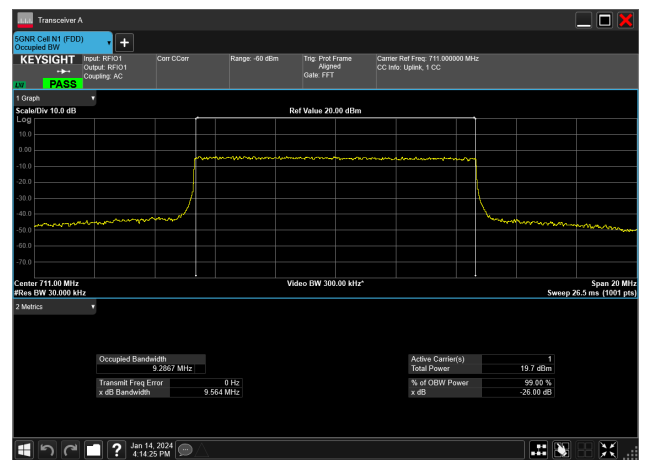

10MHz_15kHz_707.5MHz_DFT-s-OFDM QPSK_RB50@0&9.205 MHz

10MHz_15kHz_711MHz_CP-OFDM 16 QAM_RB52@0&9.257 MHz

10MHz_15kHz_711MHz_CP-OFDM 256 QAM_RB52@0&9.282 MHz

10MHz_15kHz_711MHz_CP-OFDM 64 QAM_RB52@0&9.287 MHz