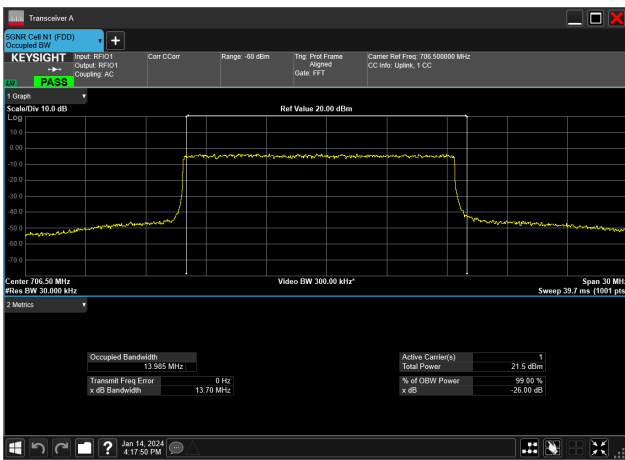

15MHz_15kHz_706.5MHz_DFT-s-OFDM 16 QAM_RB75@0&13.985 MHz