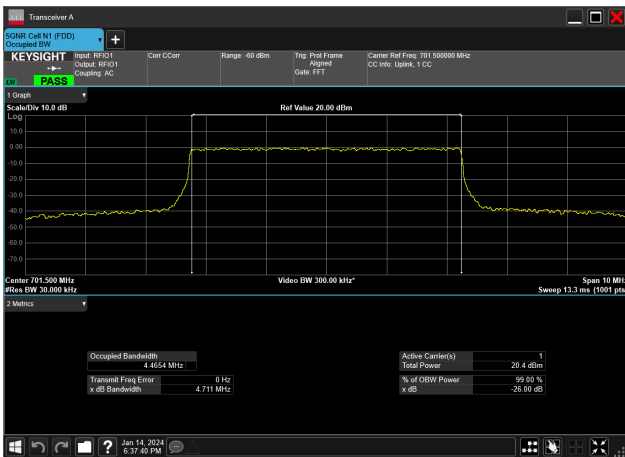

n12

5MHz_15kHz_701.5MHz_CP-OFDM 16 QAM_RB25@0&4.465 MHz