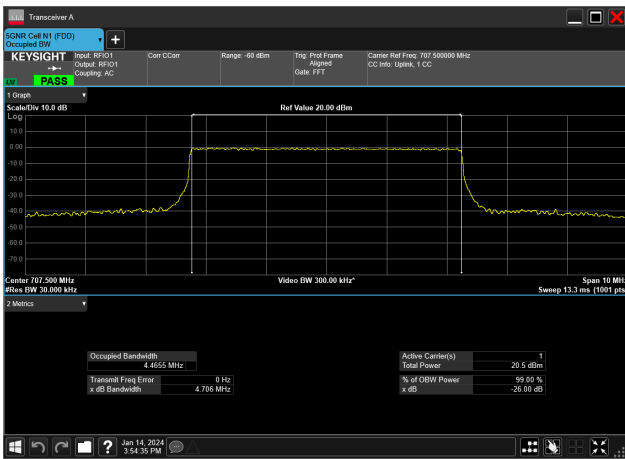

5MHz_15kHz_707.5MHz_CP-OFDM QPSK_RB25@0&4.466 MHz