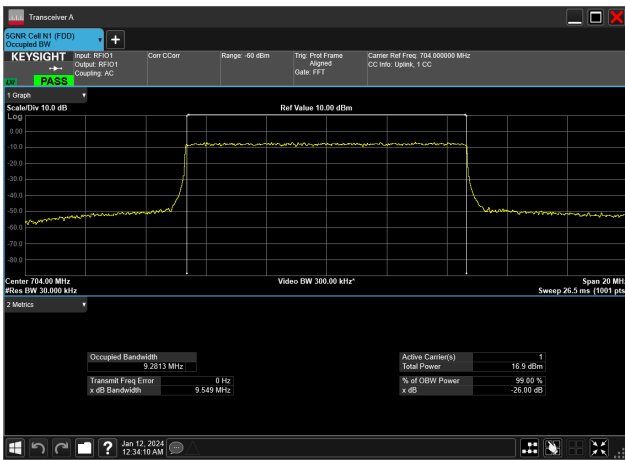

10MHz_15kHz_704MHz_CP-OFDM 256 QAM_RB52@0&9.281 MHz