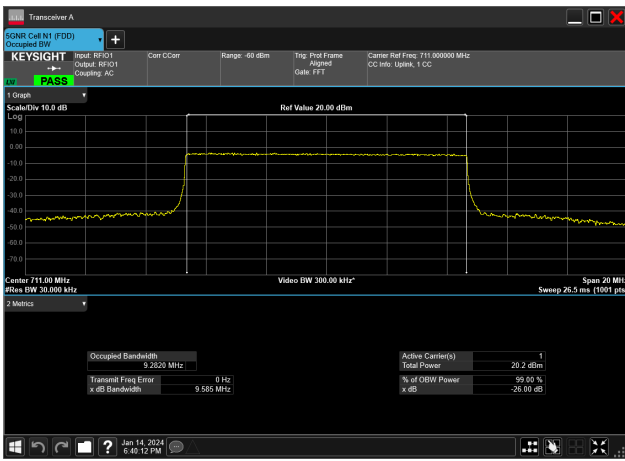

10MHz_15kHz_711MHz_CP-OFDM QPSK_RB52@0&9.282 MHz