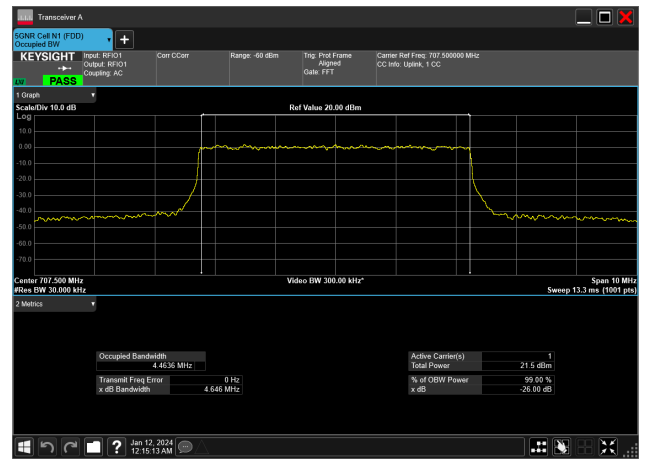

5MHz_15kHz_707.5MHz_DFT-s-OFDM 16 QAM_RB25@0&4.464 MHz