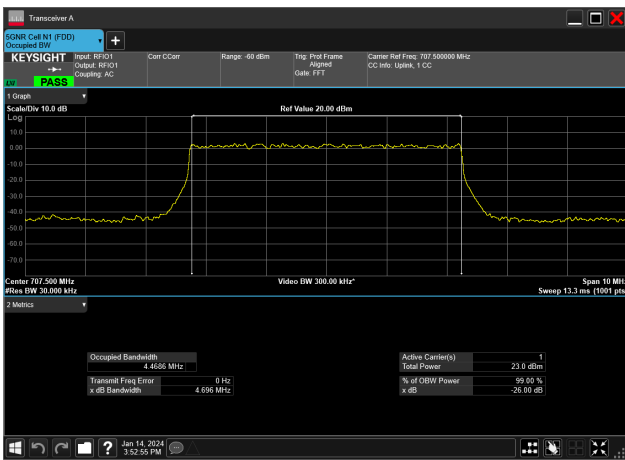

5MHz_15kHz_707.5MHz_DFT-s-OFDM PI/2 BPSK_RB25@0&4.469 MHz