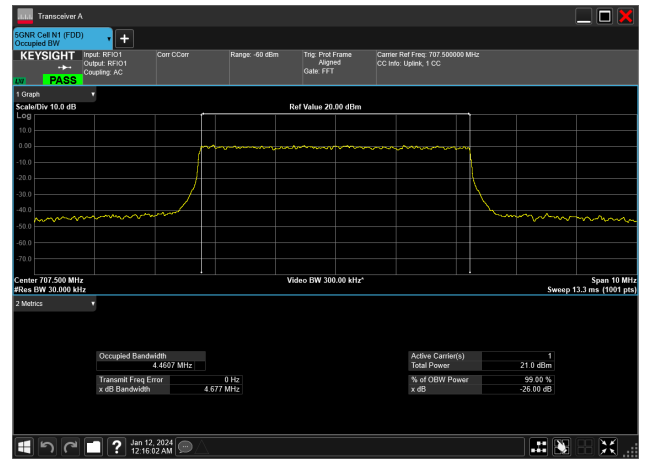

5MHz_15kHz_707.5MHz_CP-OFDM QPSK_RB25@0&4.466 MHz

5MHz_15kHz_707.5MHz_DFT-s-OFDM 16 QAM_RB25@0&4.464 MHz

5MHz_15kHz_707.5MHz_DFT-s-OFDM 256 QAM_RB25@0&4.462 MHz

5MHz_15kHz_707.5MHz_DFT-s-OFDM 64 QAM_RB25@0&4.461 MHz