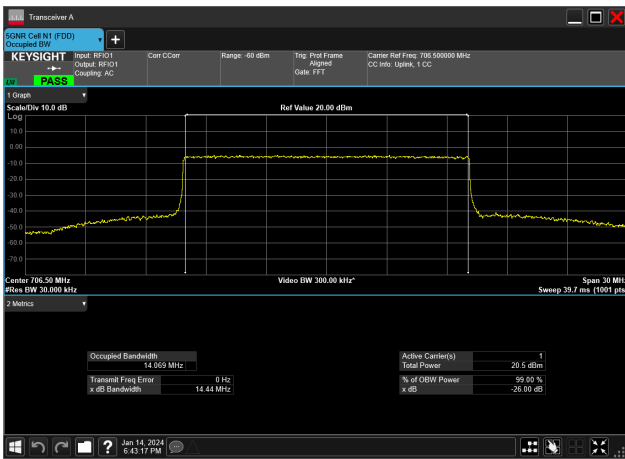

15MHz_15kHz_706.5MHz_CP-OFDM 16 QAM_RB79@0&14.069 MHz