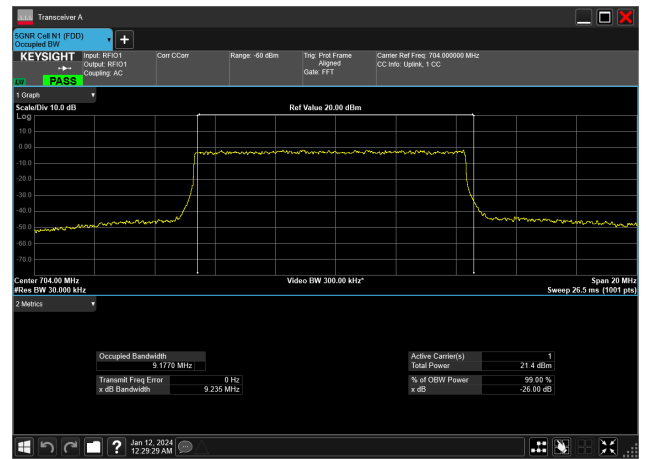

10MHz_15kHz_704MHz_CP-OFDM 256 QAM_RB52@0&9.281 MHz

10MHz_15kHz_704MHz_CP-OFDM 64 QAM_RB52@0&9.280 MHz

10MHz_15kHz_704MHz_CP-OFDM QPSK_RB52@0&9.282 MHz

10MHz_15kHz_704MHz_DFT-s-OFDM 16 QAM_RB50@0&9.177 MHz