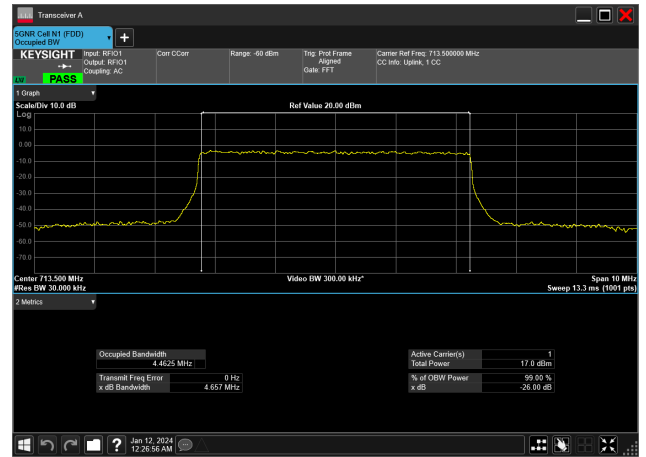

5MHz_15kHz_707.5MHz_DFT-s-OFDM PI/2 BPSK_RB25@0&4.469 MHz

5MHz_15kHz_707.5MHz_DFT-s-OFDM QPSK_RB25@0&4.465 MHz

5MHz_15kHz_713.5MHz_CP-OFDM 16 QAM_RB25@0&4.464 MHz

5MHz_15kHz_713.5MHz_CP-OFDM 256 QAM_RB25@0&4.462 MHz