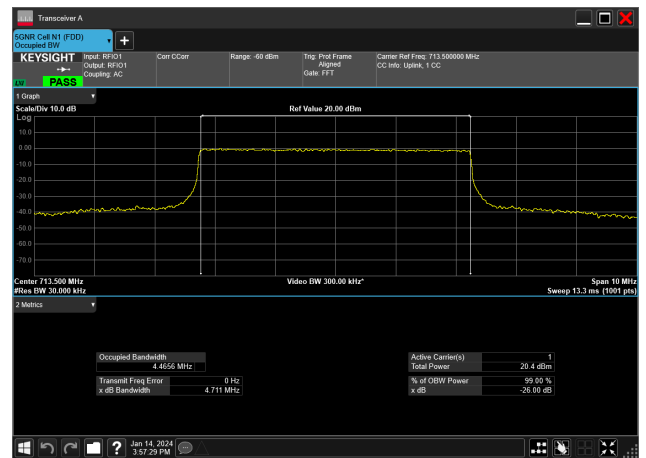

5MHz_15kHz_713.5MHz_CP-OFDM QPSK_RB25@0&4.466 MHz