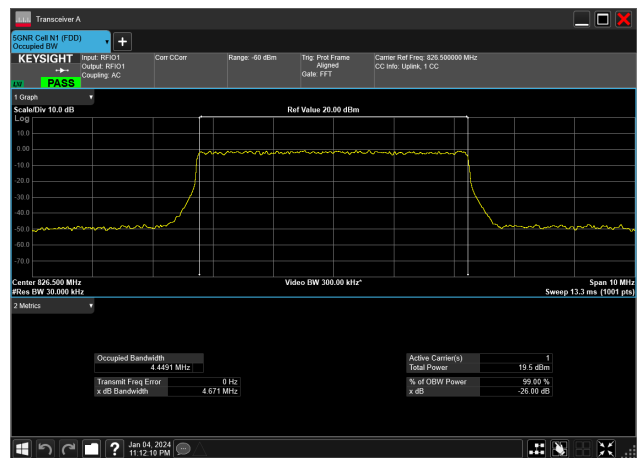

5MHz_15kHz_826.5MHz_DFT-s-OFDM 256 QAM_RB25@0&4.449 MHz