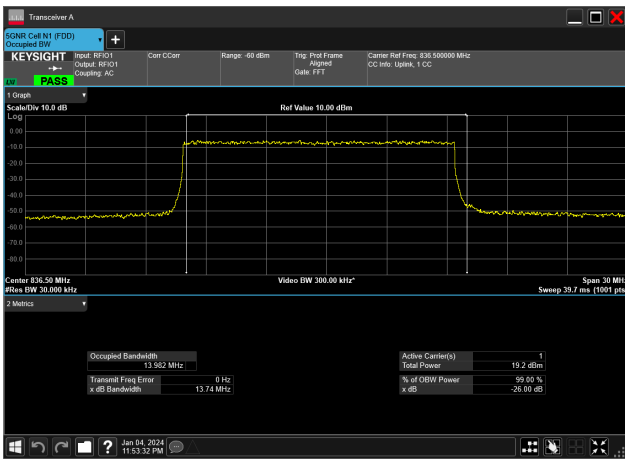

15MHz_15kHz_836.5MHz_DFT-s-OFDM 256 QAM_RB75@0&13.982 MHz