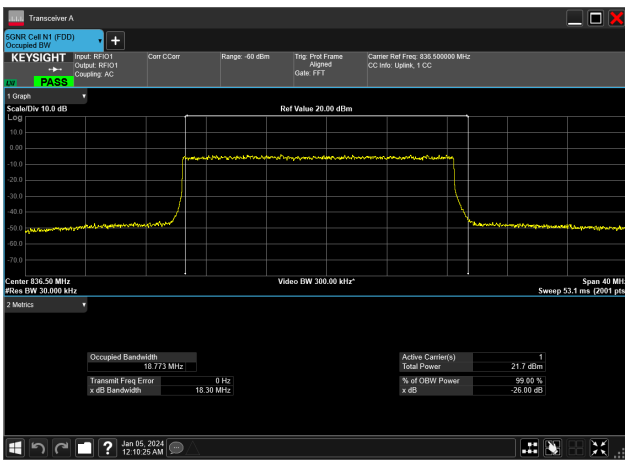

20MHz_15kHz_836.5MHz_DFT-s-OFDM 16 QAM_RB100@0&18.773 MHz