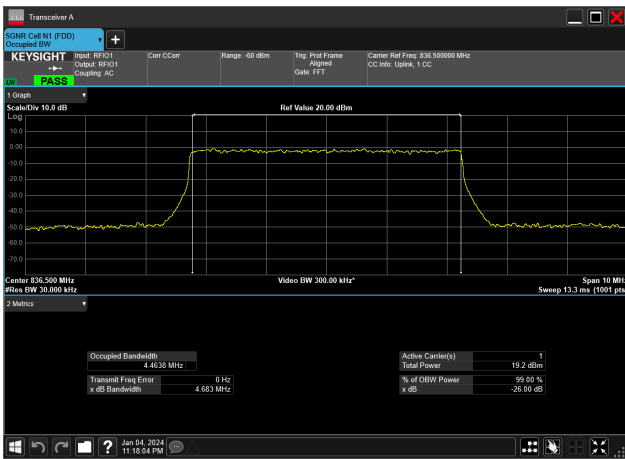

5MHz_15kHz_836.5MHz_DFT-s-OFDM 256 QAM_RB25@0&4.464 MHz