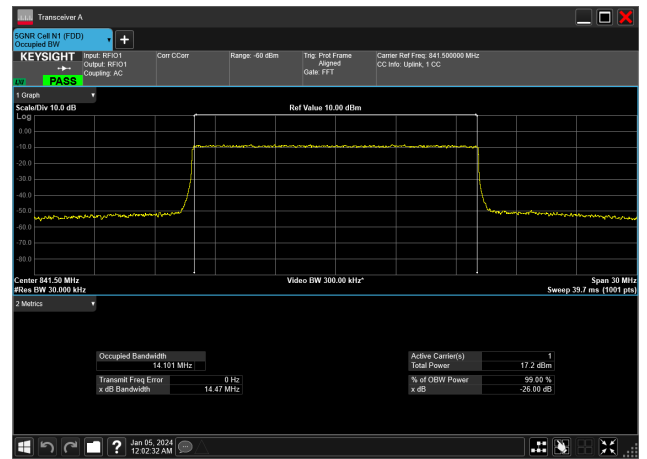

15MHz_15kHz_841.5MHz_CP-OFDM 256 QAM_RB79@0&14.101 MHz