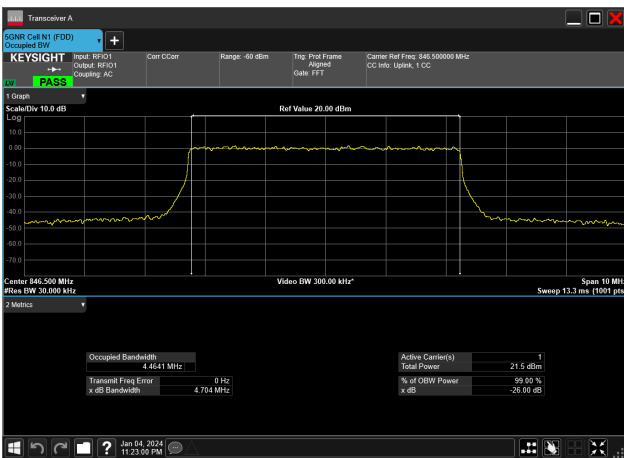

5MHz_15kHz_846.5MHz_DFT-s-OFDM 16 QAM_RB25@0&4.464 MHz