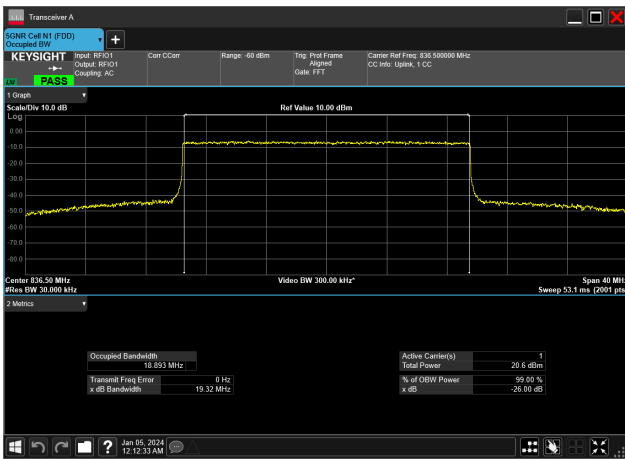

20MHz_15kHz_836.5MHz_CP-OFDM 16 QAM_RB106@0&18.893 MHz