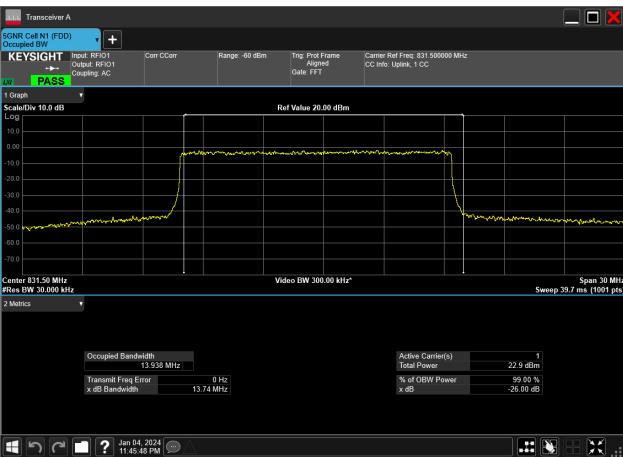

15MHz_15kHz_831.5MHz_DFT-s-OFDM QPSK_RB75@0&13.938 MHz