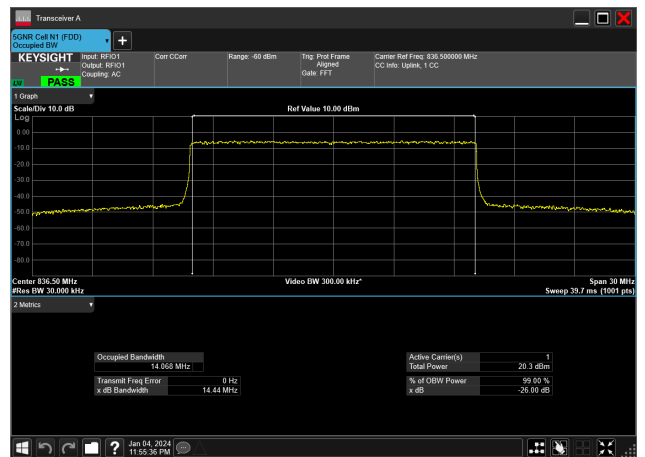

15MHz_15kHz_836.5MHz_CP-OFDM 64 QAM_RB79@0&14.068 MHz