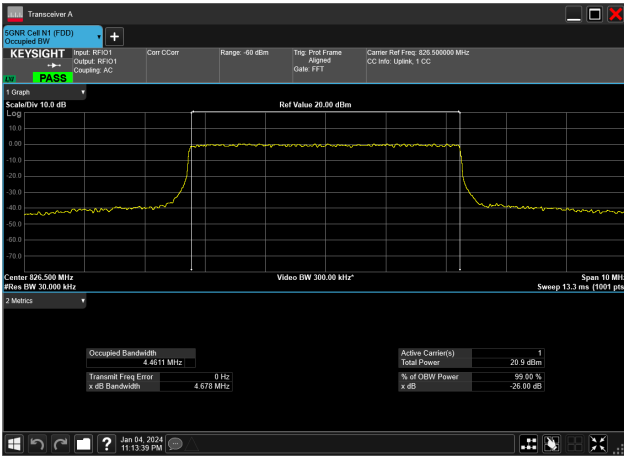

n5

5MHz_15kHz_826.5MHz_CP-OFDM 16 QAM_RB25@0&4.461 MHz