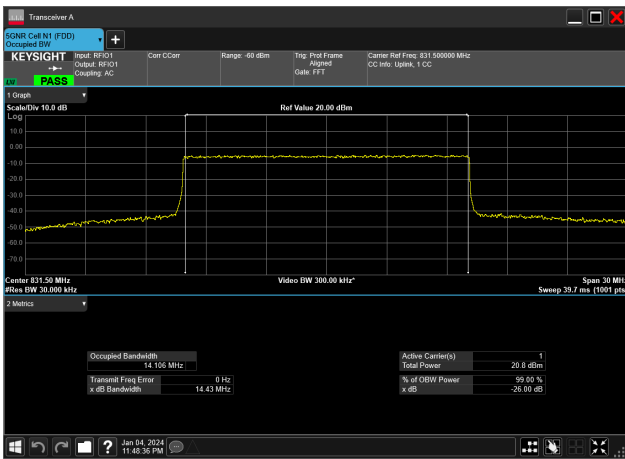

15MHz_15kHz_831.5MHz_CP-OFDM 16 QAM_RB79@0&14.106 MHz