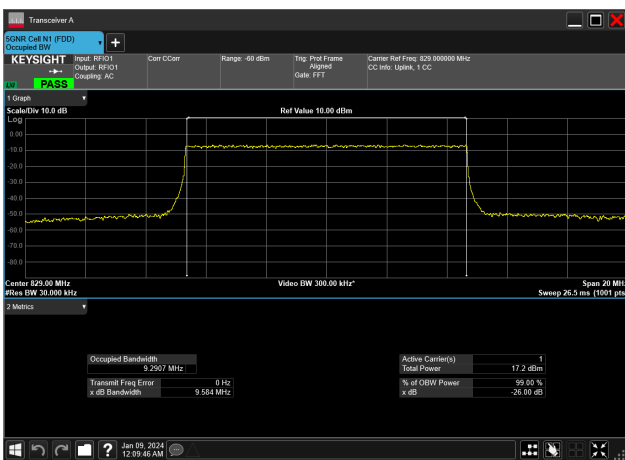

10MHz_15kHz_829MHz_CP-OFDM 256 QAM_RB52@0&9.291 MHz