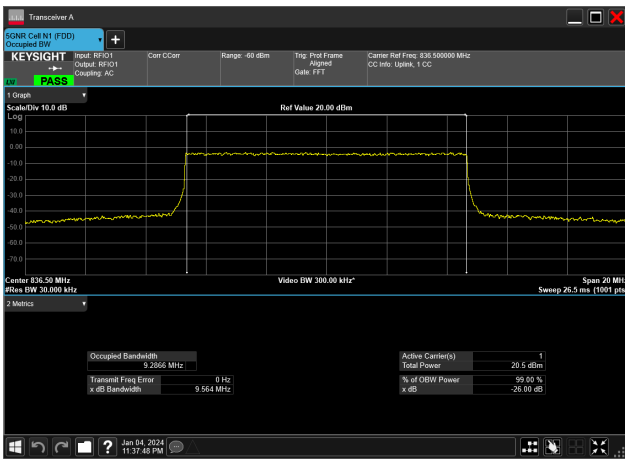

10MHz_15kHz_836.5MHz_CP-OFDM 16 QAM_RB52@0&9.287 MHz