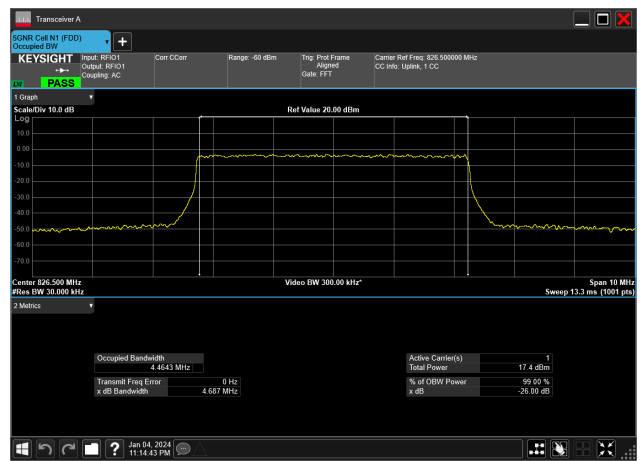

5MHz_15kHz_826.5MHz_CP-OFDM 256 QAM_RB25@0&4.464 MHz