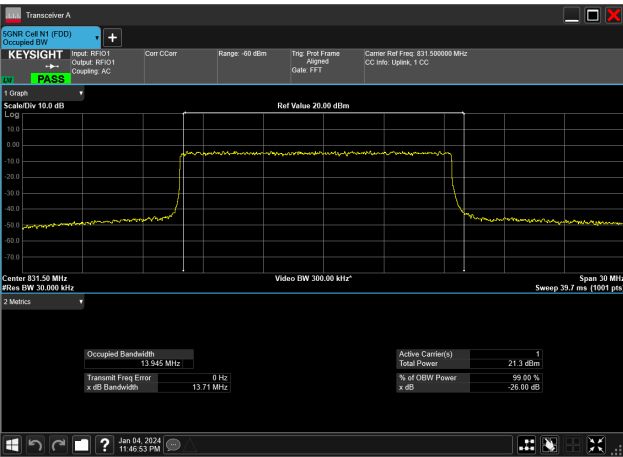

15MHz_15kHz_831.5MHz_DFT-s-OFDM 64 QAM_RB75@0&13.945 MHz