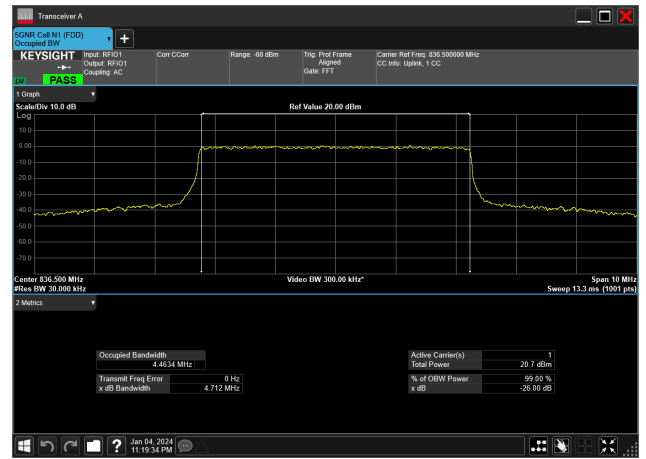

5MHz_15kHz_836.5MHz_CP-OFDM 16 QAM_RB25@0&4.463 MHz