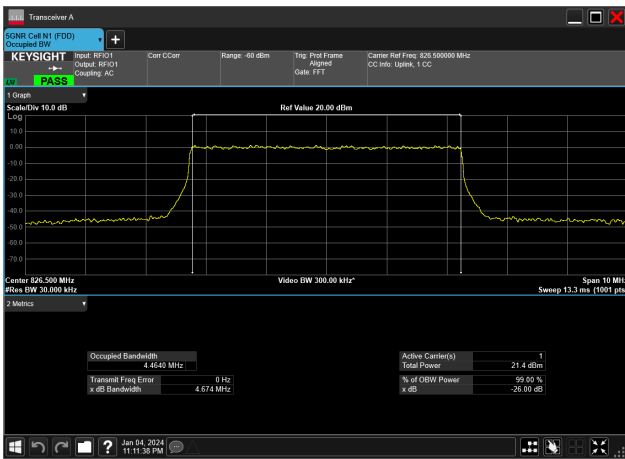

5MHz_15kHz_826.5MHz_DFT-s-OFDM 64 QAM_RB25@0&4.464 MHz