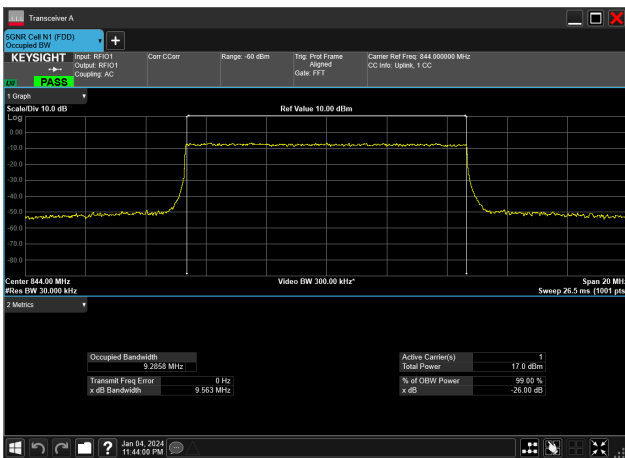

10MHz_15kHz_844MHz_CP-OFDM 256 QAM_RB52@0&9.286 MHz