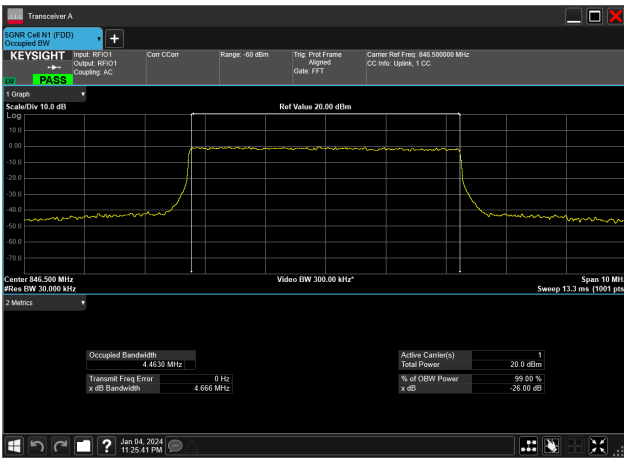

5MHz_15kHz_846.5MHz_CP-OFDM 64 QAM_RB25@0&4.463 MHz