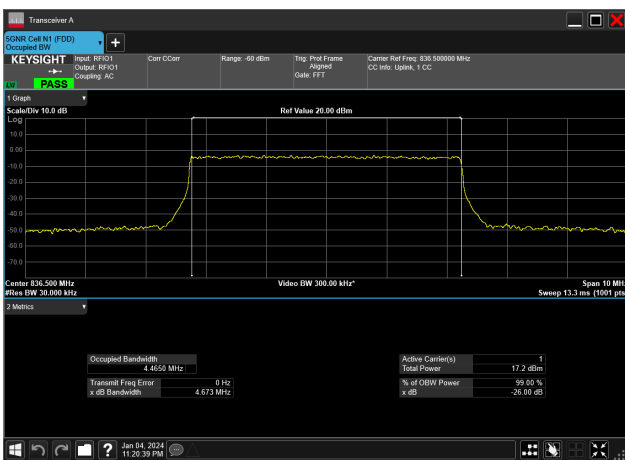

5MHz_15kHz_836.5MHz_CP-OFDM 256 QAM_RB25@0&4.465 MHz