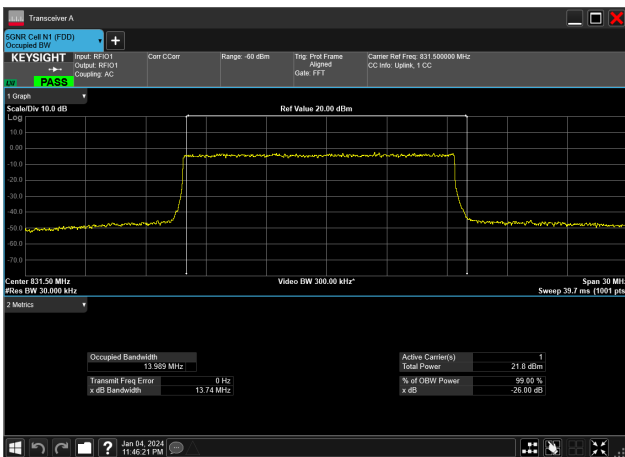

15MHz_15kHz_831.5MHz_DFT-s-OFDM 16 QAM_RB75@0&13.989 MHz