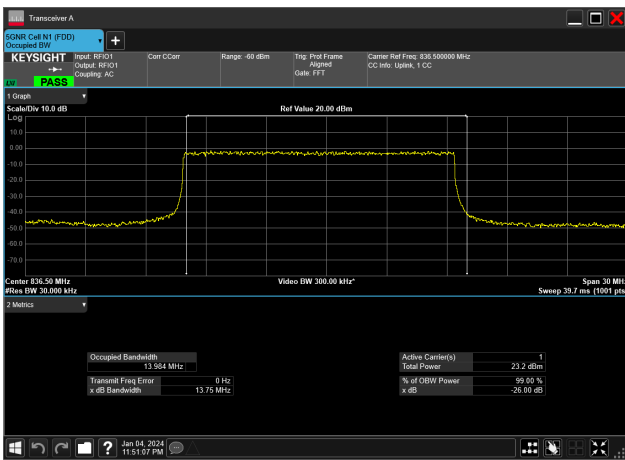

15MHz_15kHz_836.5MHz_DFT-s-OFDM PI/2 BPSK_RB75@0&13.984 MHz