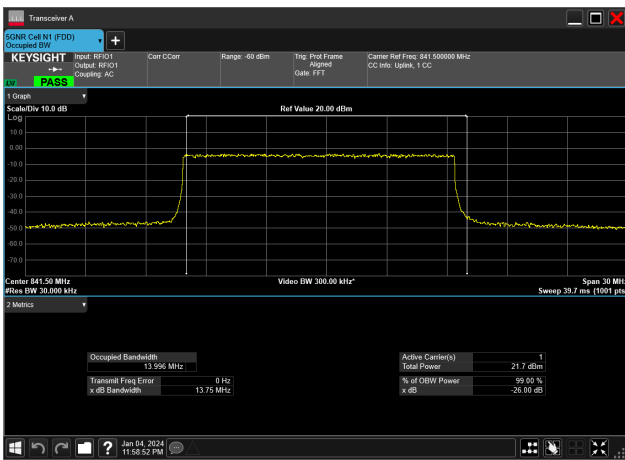

15MHz_15kHz_841.5MHz_DFT-s-OFDM 16 QAM_RB75@0&13.996 MHz