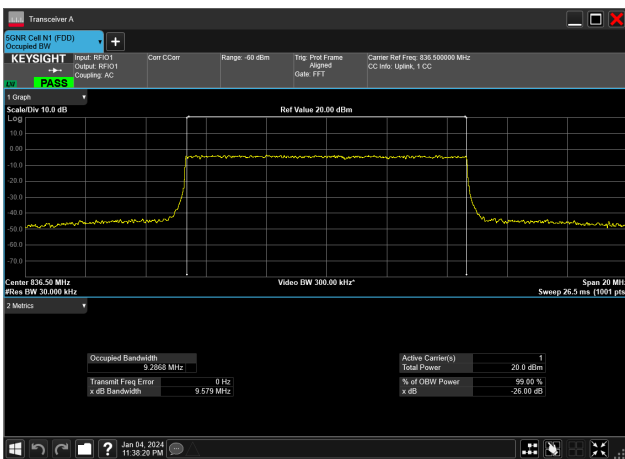

10MHz_15kHz_836.5MHz_CP-OFDM 64 QAM_RB52@0&9.287 MHz