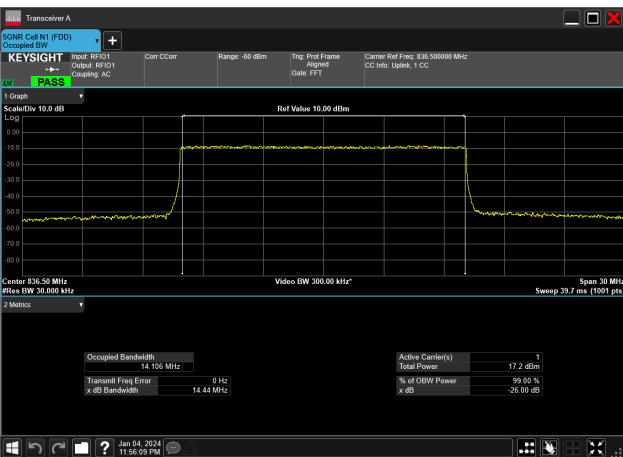

15MHz_15kHz_836.5MHz_CP-OFDM 256 QAM_RB79@0&14.106 MHz