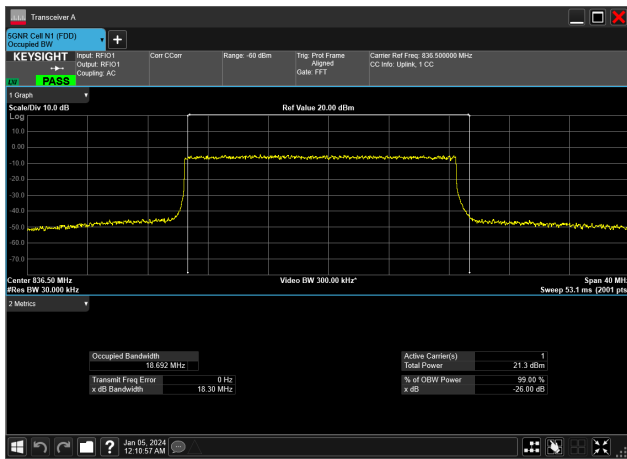

20MHz_15kHz_836.5MHz_DFT-s-OFDM 64 QAM_RB100@0&18.692 MHz