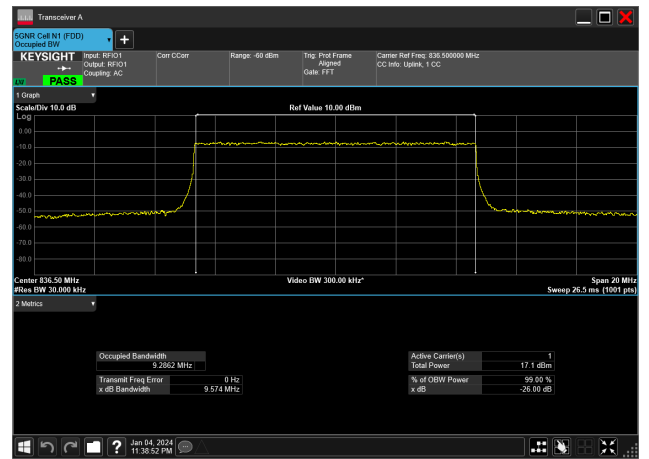

10MHz_15kHz_836.5MHz_CP-OFDM 256 QAM_RB52@0&9.286 MHz