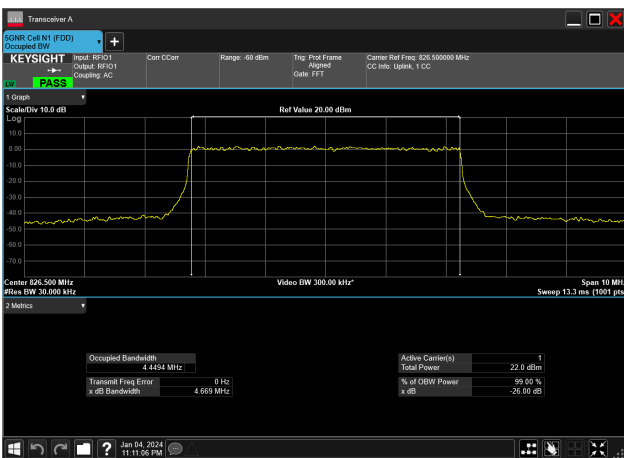

5MHz_15kHz_826.5MHz_DFT-s-OFDM 16 QAM_RB25@0&4.449 MHz