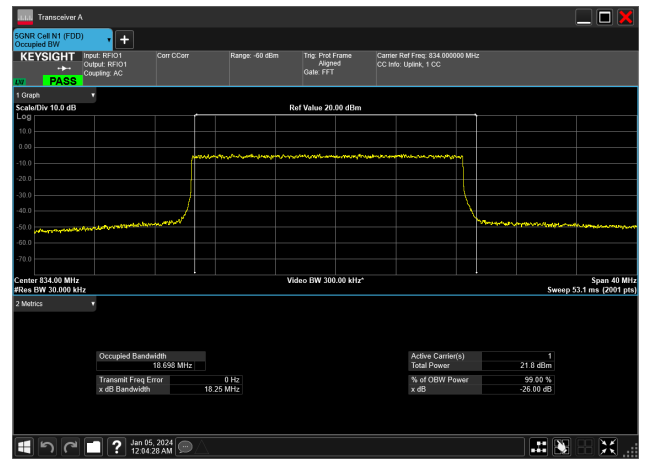

20MHz_15kHz_834MHz_DFT-s-OFDM 16 QAM_RB100@0&18.698 MHz