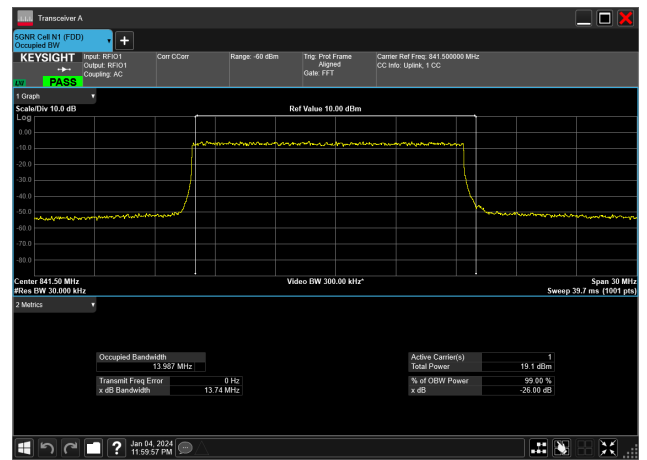

15MHz_15kHz_841.5MHz_DFT-s-OFDM 256 QAM_RB75@0&13.987 MHz