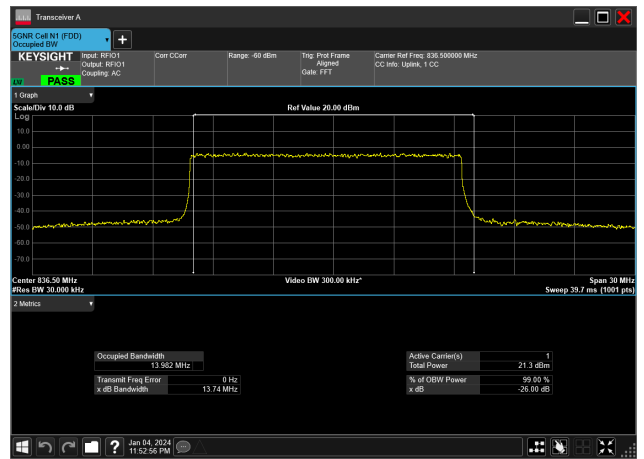

15MHz_15kHz_836.5MHz_DFT-s-OFDM 64 QAM_RB75@0&13.982 MHz