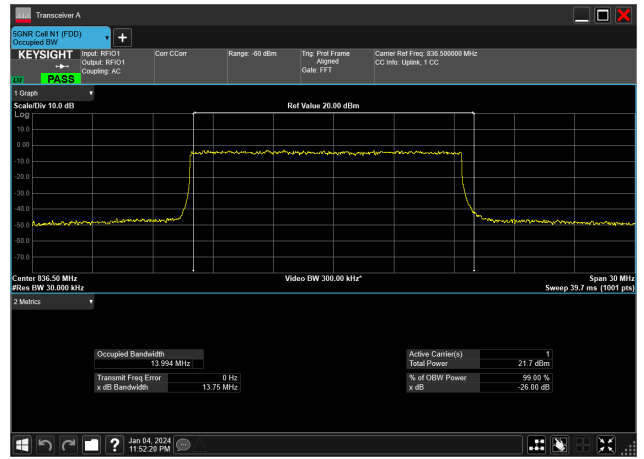

15MHz\_15kHz\_836.5MHz\_CP-OFDM 256 QAM\_RB79@0&14.106 MHz

15MHz\_15kHz\_836.5MHz\_CP-OFDM 64 QAM\_RB79@0&14.068 MHz

15MHz\_15kHz\_836.5MHz\_CP-OFDM QPSK\_RB75@0&14.104 MHz

15MHz\_15kHz\_836.5MHz\_DFT-s-OFDM 16 QAM\_RB75@0&13.994 MHz