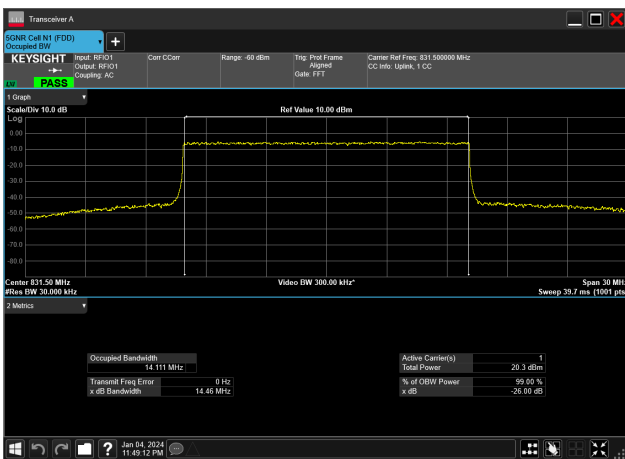

15MHz_15kHz_831.5MHz_CP-OFDM 64 QAM_RB79@0&14.111 MHz