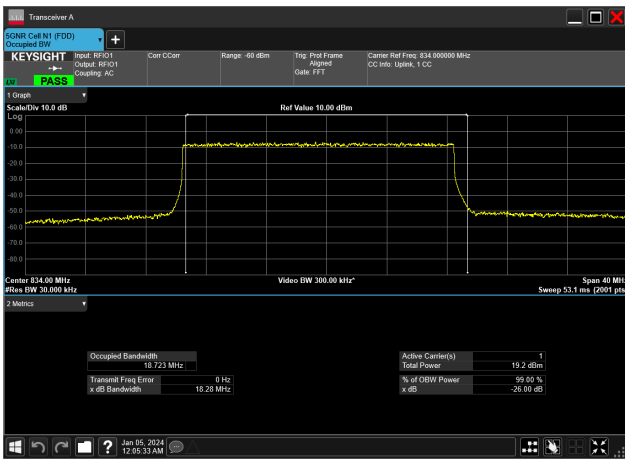

20MHz_15kHz_834MHz_DFT-s-OFDM 256 QAM_RB100@0&18.723 MHz