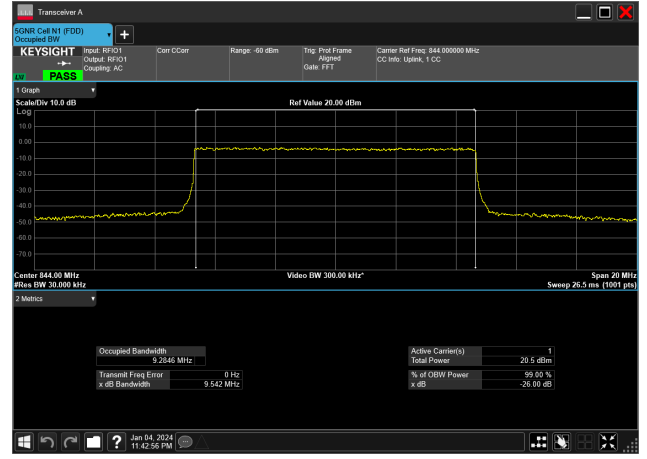

10MHz_15kHz_844MHz_CP-OFDM 16 QAM_RB52@0&9.285 MHz