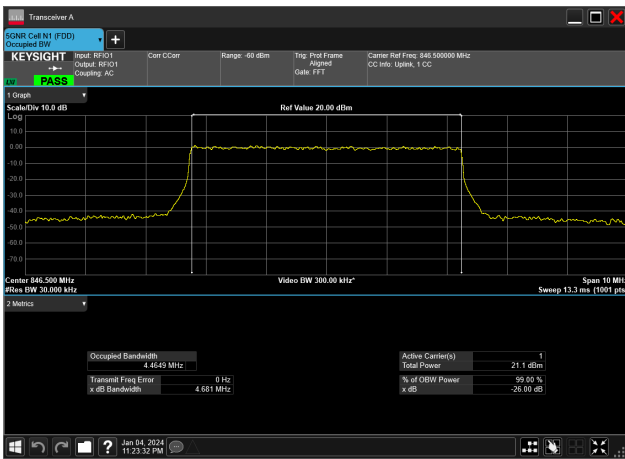

5MHz_15kHz_846.5MHz_DFT-s-OFDM 64 QAM_RB25@0&4.465 MHz