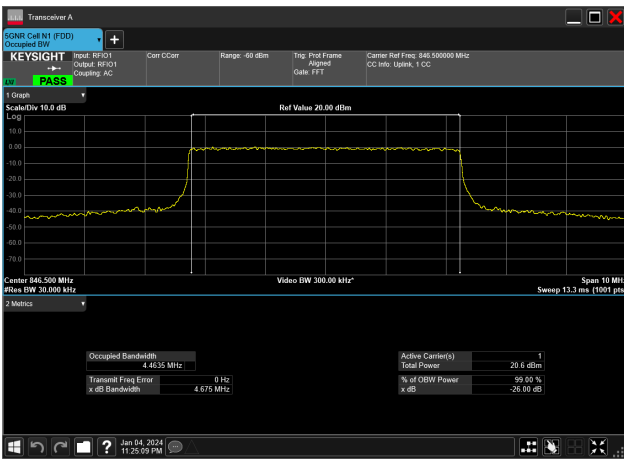

5MHz_15kHz_846.5MHz_CP-OFDM 16 QAM_RB25@0&4.464 MHz