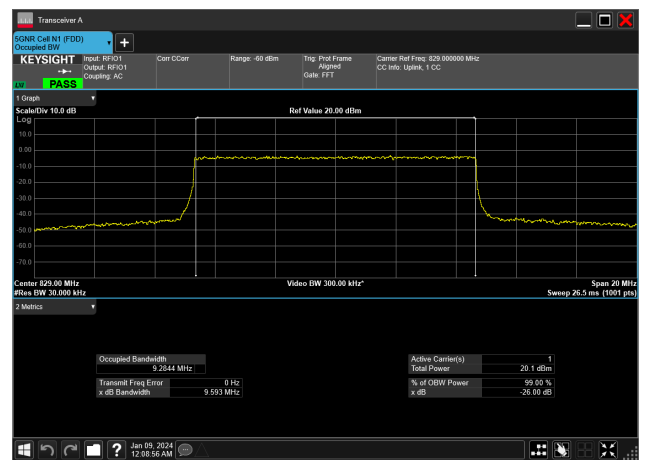

10MHz_15kHz_829MHz_CP-OFDM 64 QAM_RB52@0&9.284 MHz