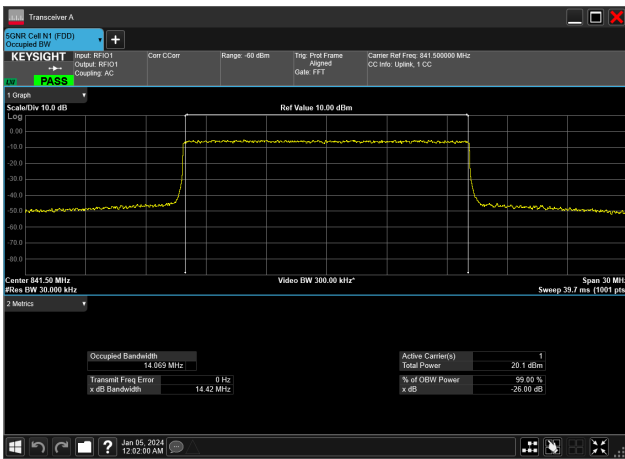

15MHz_15kHz_841.5MHz_CP-OFDM 64 QAM_RB79@0&14.069 MHz