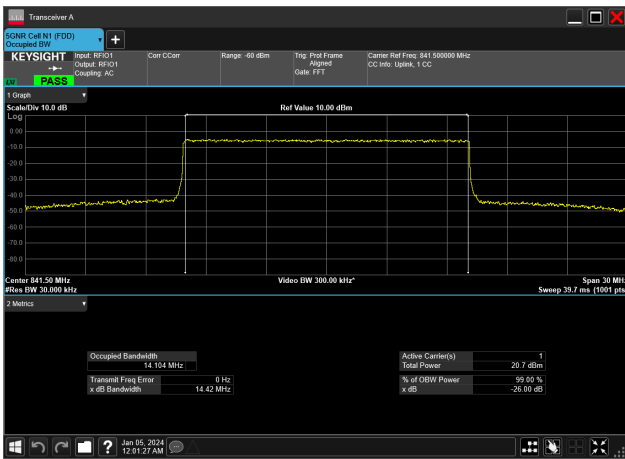

15MHz_15kHz_841.5MHz_CP-OFDM 16 QAM_RB79@0&14.104 MHz