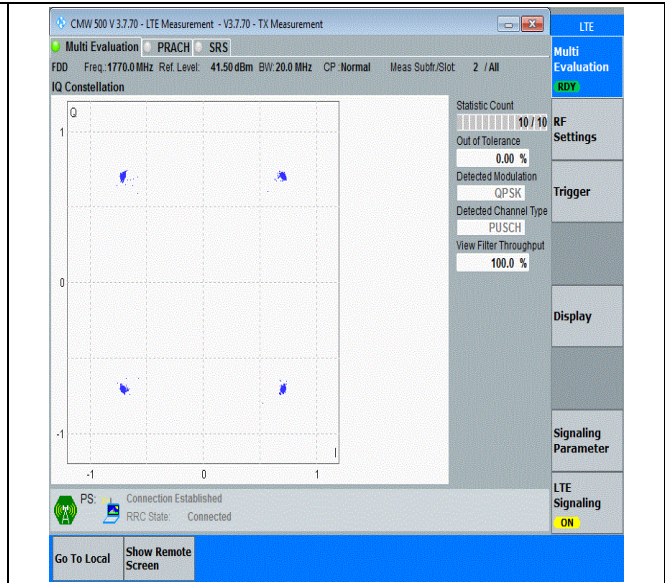

Band66-20MHz-QPSK-132572-100RB#0-PASS