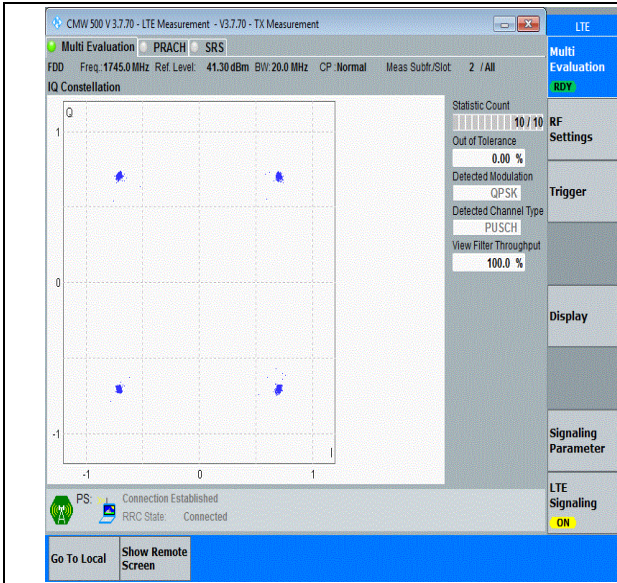

Band66-20MHz-QPSK-132322-100RB#0-PASS