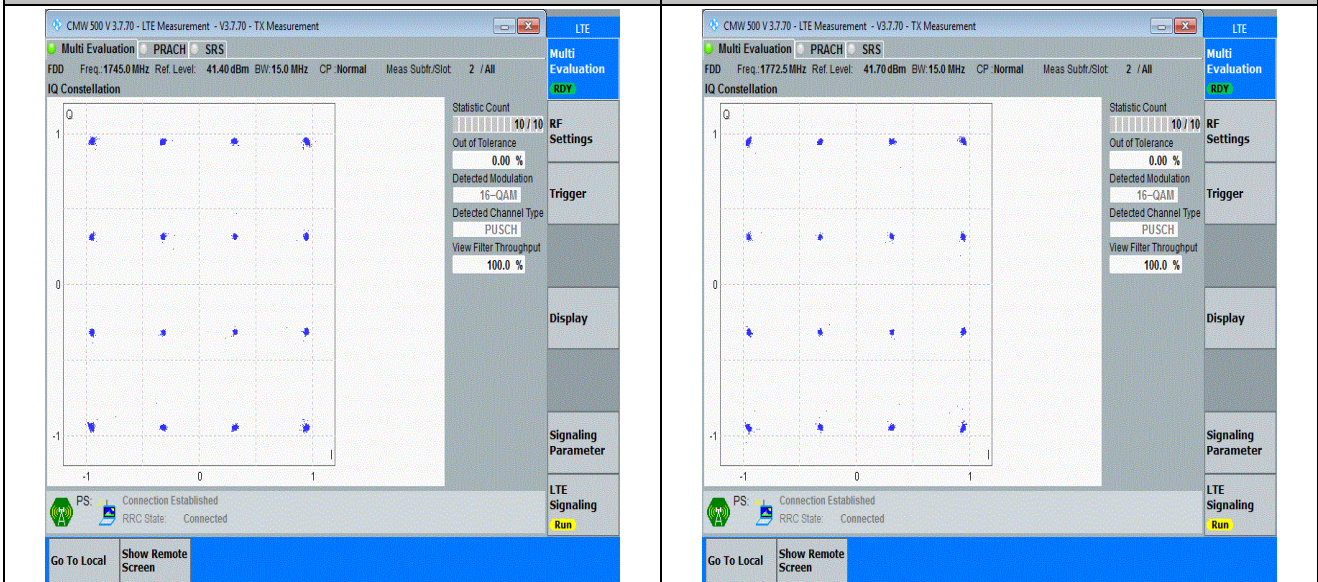

Band66-15MHz-QPSK-132597-75RB#0-PASS

Band66-15MHz-16QAM-132047-75RB#0-PASS

Band66-15MHz-16QAM-132322-75RB#0-PASS

Band66-15MHz-16QAM-132597-75RB#0-PASS