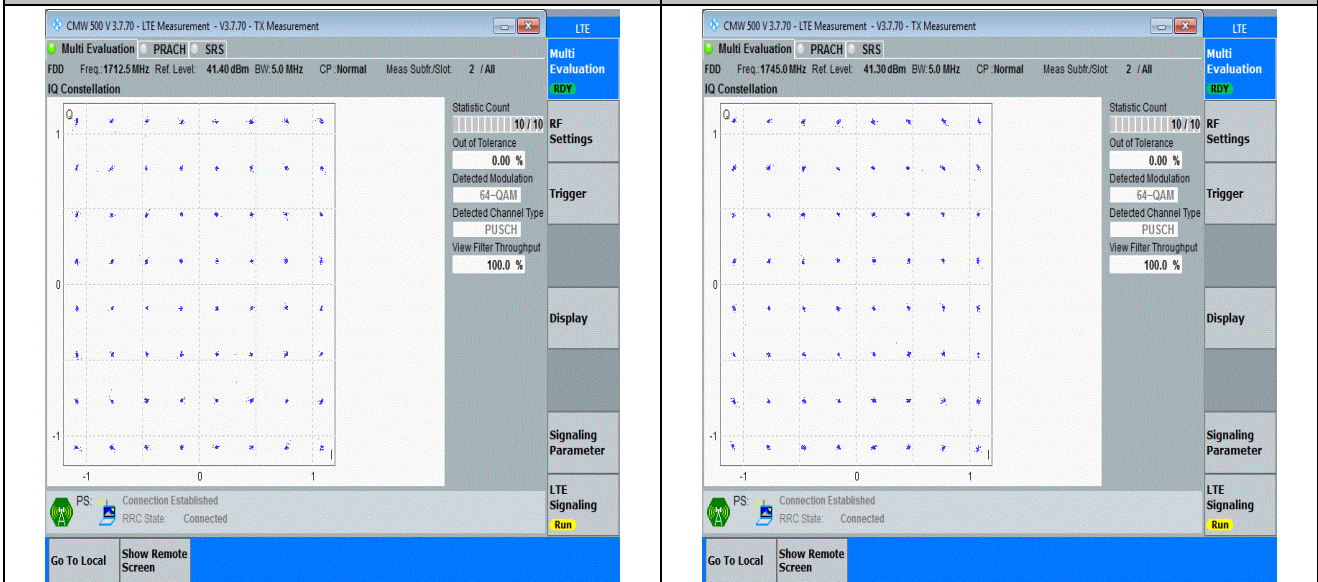

Band66-5MHz-16QAM-132322-25RB#0-PASS

Band66-5MHz-16QAM-132647-25RB#0-PASS

Band66-5MHz-64QAM-131997-25RB#0-PASS

Band66-5MHz-64QAM-132322-25RB#0-PASS