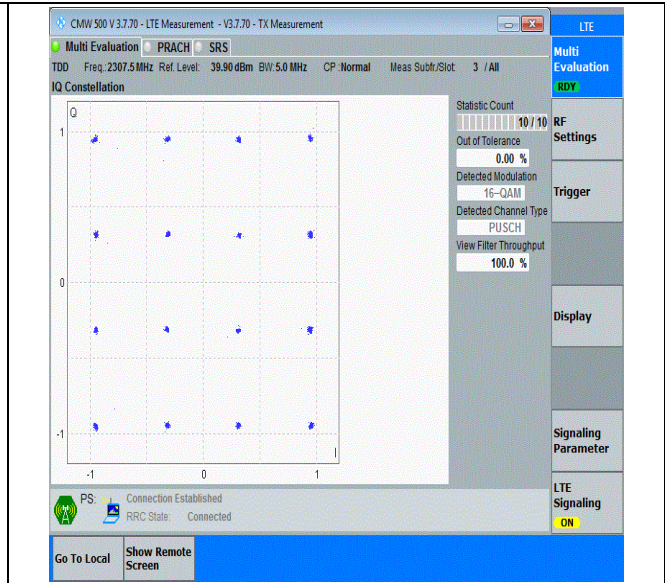

40(2305-2315)-5MHz-16QAM-38725-25RB#0-PASS