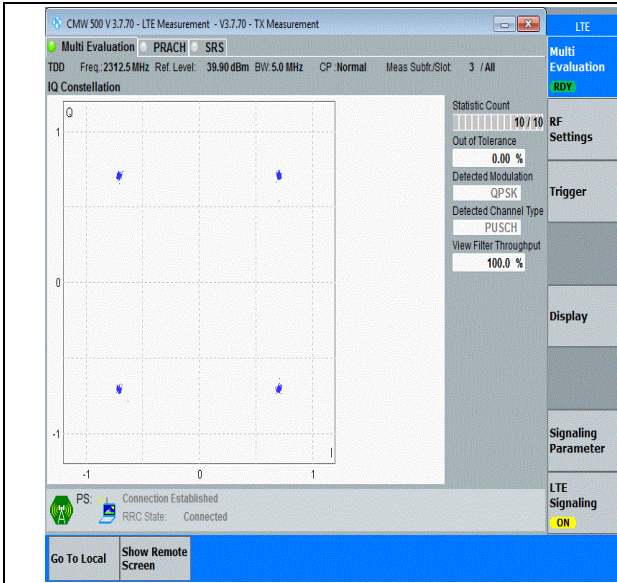

Band12-5MHz-64QAM-23035-25RB#0-PASS

Band12-5MHz-64QAM-23095-25RB#0-PASS

Band12-10MHz-16QAM-23060-50RB#0-PASS

Band12-10MHz-16QAM-23095-50RB#0-PASS

Band12-10MHz-16QAM-23130-50RB#0-PASS

Band12-10MHz-64QAM-23060-50RB#0-PASS