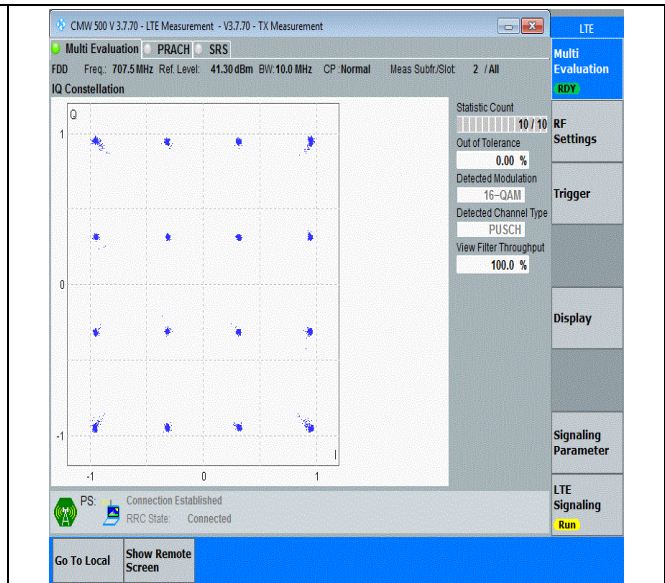

Band12-5MHz-64QAM-23035-25RB#0-PASS

Band12-5MHz-64QAM-23095-25RB#0-PASS

Band12-10MHz-16QAM-23060-50RB#0-PASS

Band12-10MHz-16QAM-23095-50RB#0-PASS

Band12-10MHz-16QAM-23130-50RB#0-PASS

Band12-10MHz-64QAM-23060-50RB#0-PASS