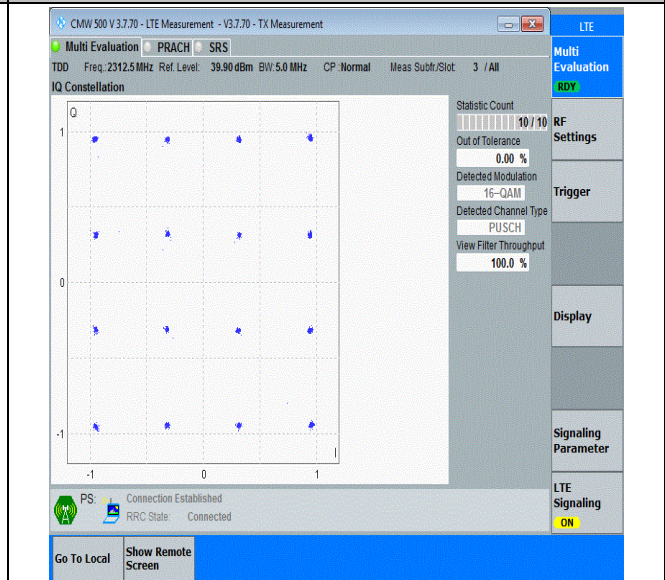

40(2305-2315)-5MHz-16QAM-38725-25RB#0-PASS

40(2305-2315)-5MHz-16QAM-38775-25RB#0-PASS