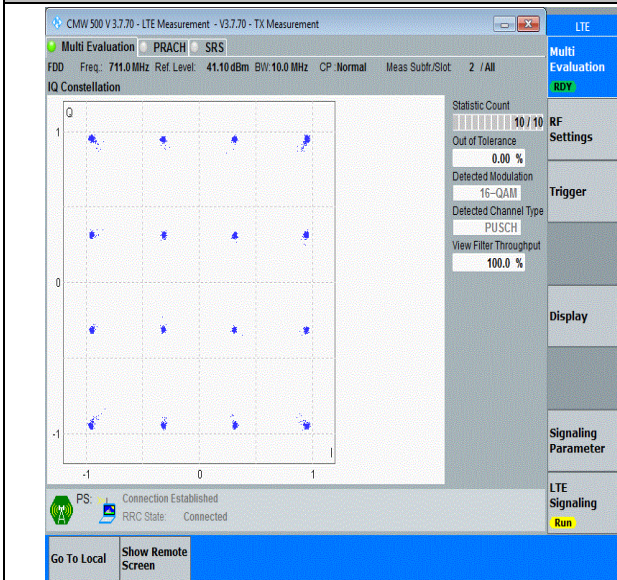

Band12-5MHz-64QAM-23035-25RB#0-PASS

Band12-5MHz-64QAM-23095-25RB#0-PASS

Band12-10MHz-16QAM-23060-50RB#0-PASS

Band12-10MHz-16QAM-23095-50RB#0-PASS

Band12-10MHz-16QAM-23130-50RB#0-PASS

Band12-10MHz-64QAM-23060-50RB#0-PASS