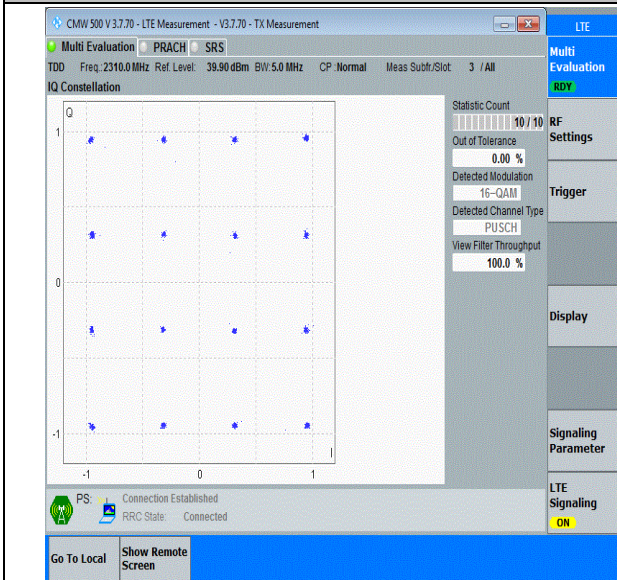

40(2305-2315)-5MHz-QPSK-38775-25RB#0-PASS

40(2305-2315)-5MHz-16QAM-38750-25RB#0-PASS