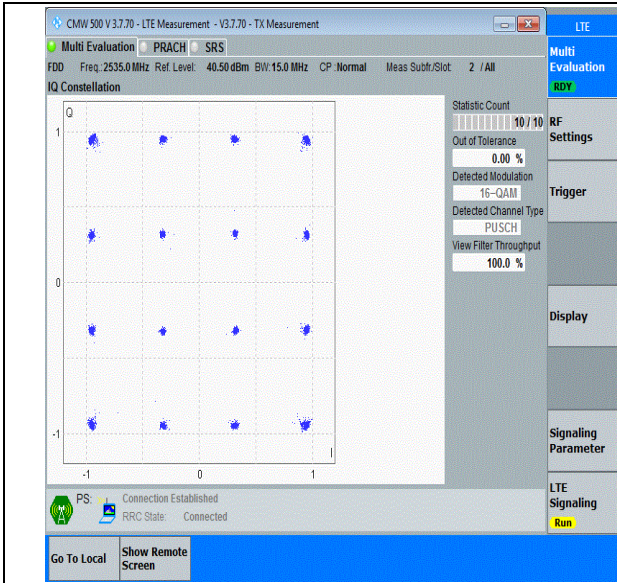

Band7-15MHz-QPSK-20825-75RB#0-PASS

Band7-15MHz-QPSK-21100-75RB#0-PASS

Band7-15MHz-QPSK-21375-75RB#0-PASS

Band7-15MHz-16QAM-20825-75RB#0-PASS

Band7-15MHz-16QAM-21100-75RB#0-PASS

Band7-15MHz-16QAM-21375-75RB#0-PASS