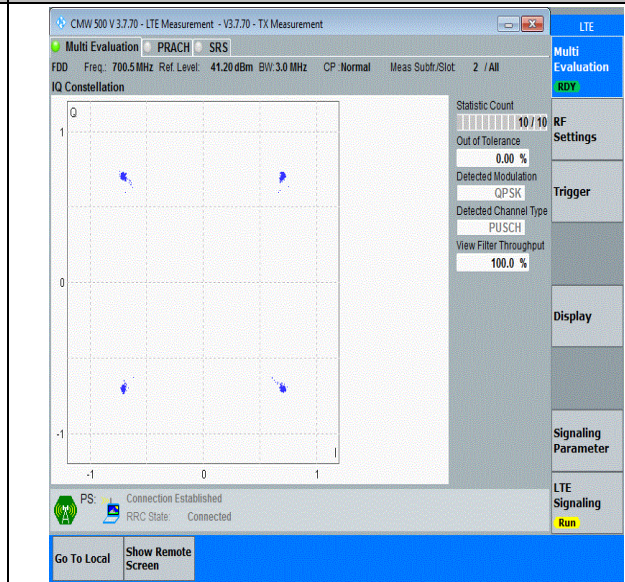

Band12-1.4MHz-64QAM-23095-6RB#0-PASS

Band12-3MHz-QPSK-23025-15RB#0-PASS