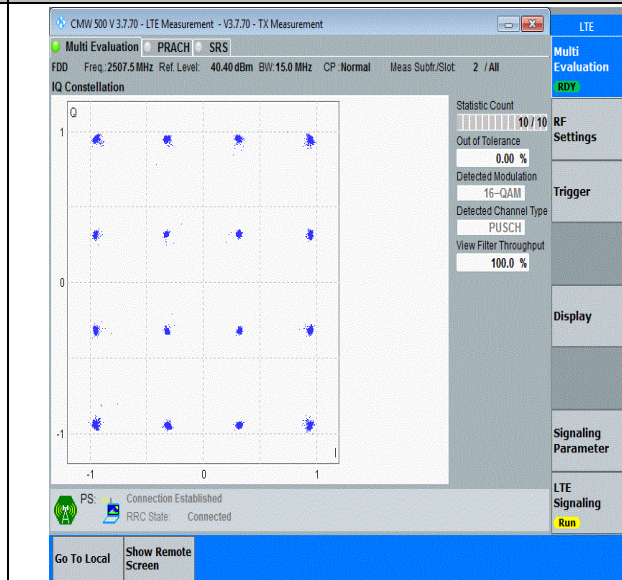

Band7-15MHz-QPSK-20825-75RB#0-PASS

Band7-15MHz-QPSK-21100-75RB#0-PASS

Band7-15MHz-QPSK-21375-75RB#0-PASS

Band7-15MHz-16QAM-20825-75RB#0-PASS

Band7-15MHz-16QAM-21100-75RB#0-PASS

Band7-15MHz-16QAM-21375-75RB#0-PASS