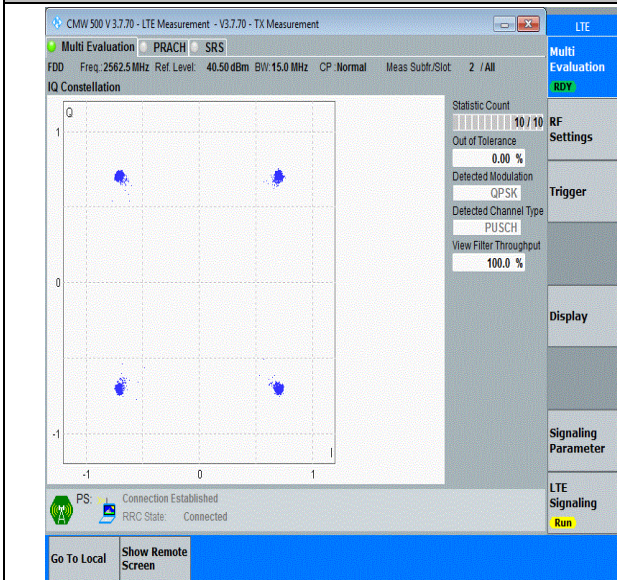

Band7-15MHz-QPSK-20825-75RB#0-PASS

Band7-15MHz-QPSK-21100-75RB#0-PASS

Band7-15MHz-QPSK-21375-75RB#0-PASS

Band7-15MHz-16QAM-20825-75RB#0-PASS

Band7-15MHz-16QAM-21100-75RB#0-PASS

Band7-15MHz-16QAM-21375-75RB#0-PASS