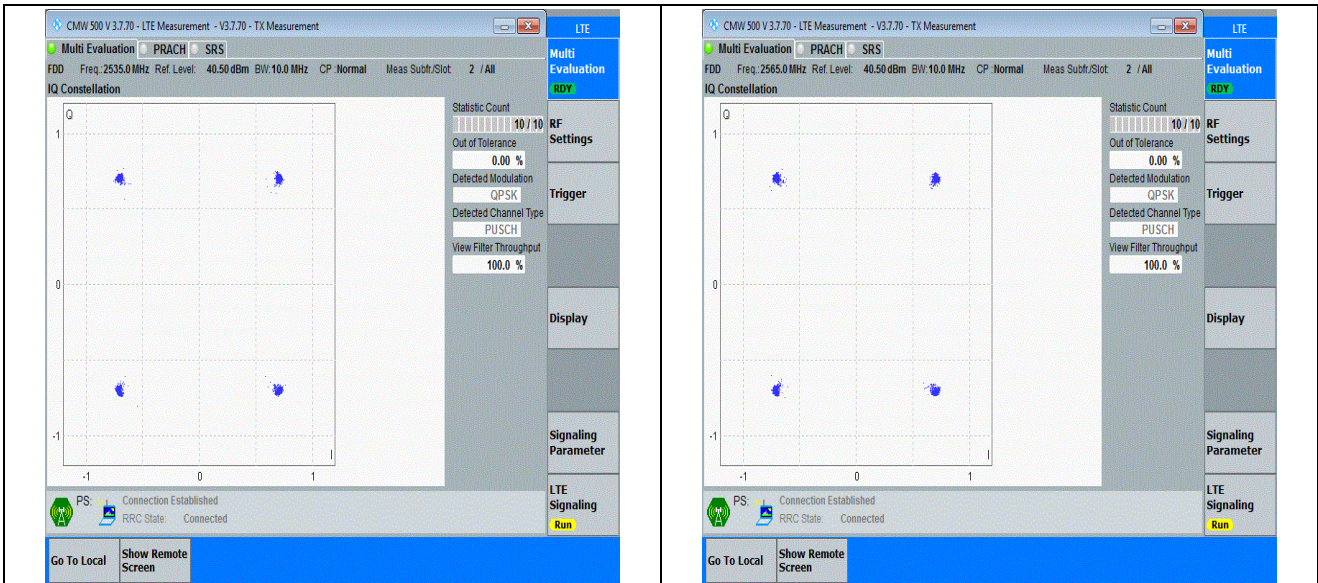

Band7-5MHz-64QAM-21425-25RB#0-PASS

Band7-10MHz-QPSK-20800-50RB#0-PASS

Band7-10MHz-QPSK-21100-50RB#0-PASS

Band7-10MHz-QPSK-21400-50RB#0-PASS