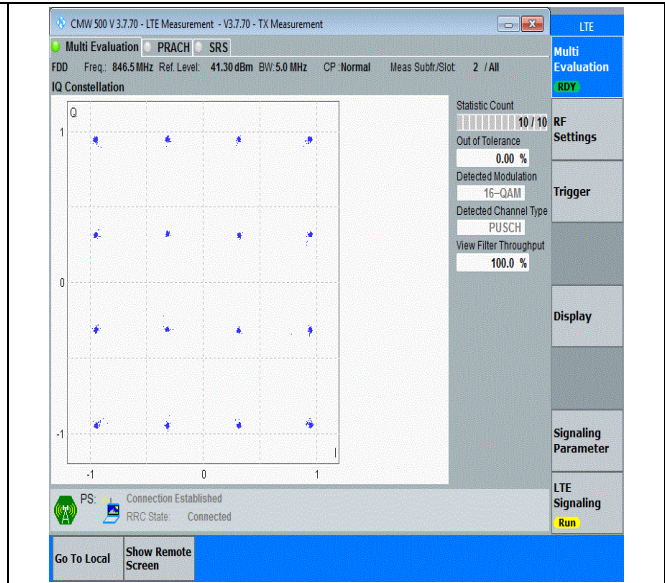

Band5-5MHz-QPSK-20425-25RB#0-PASS

Band5-5MHz-QPSK-20525-25RB#0-PASS

Band5-5MHz-QPSK-20625-25RB#0-PASS

Band5-5MHz-16QAM-20425-25RB#0-PASS

Band5-5MHz-16QAM-20525-25RB#0-PASS

Band5-5MHz-16QAM-20625-25RB#0-PASS

Band5-5MHz-64QAM-20425-25RB#0-PASS

Band5-5MHz-64QAM-20525-25RB#0-PASS

Band5-10MHz-16QAM-20450-50RB#0-PASS

Band5-10MHz-16QAM-20525-50RB#0-PASS

Band5-10MHz-16QAM-20600-50RB#0-PASS

Band5-10MHz-64QAM-20450-50RB#0-PASS