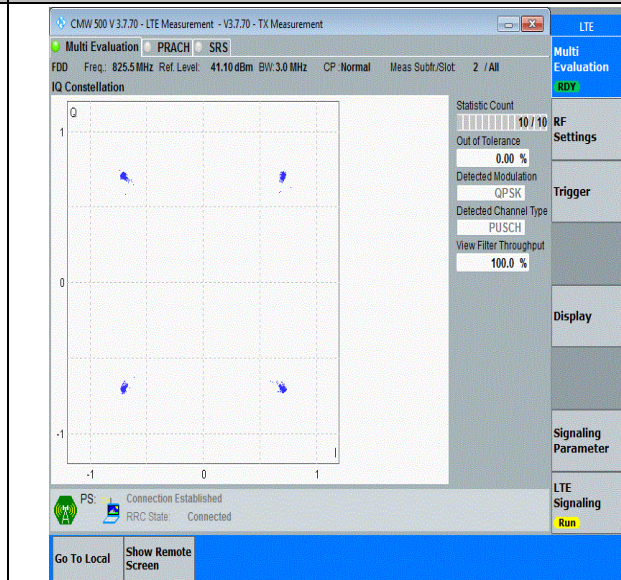

Band5-1.4MHz-64QAM-20525-6RB#0-PASS

Band5-3MHz-QPSK-20415-15RB#0-PASS