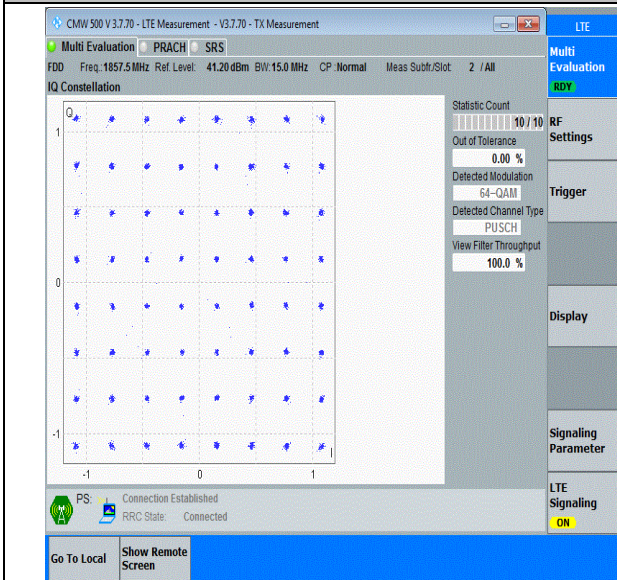

Band2-15MHz-QPSK-18675-75RB#0-PASS

Band2-15MHz-QPSK-18900-75RB#0-PASS

Band2-15MHz-QPSK-19125-75RB#0-PASS

Band2-15MHz-16QAM-18675-75RB#0-PASS

Band2-15MHz-16QAM-18900-75RB#0-PASS

Band2-15MHz-16QAM-19125-75RB#0-PASS