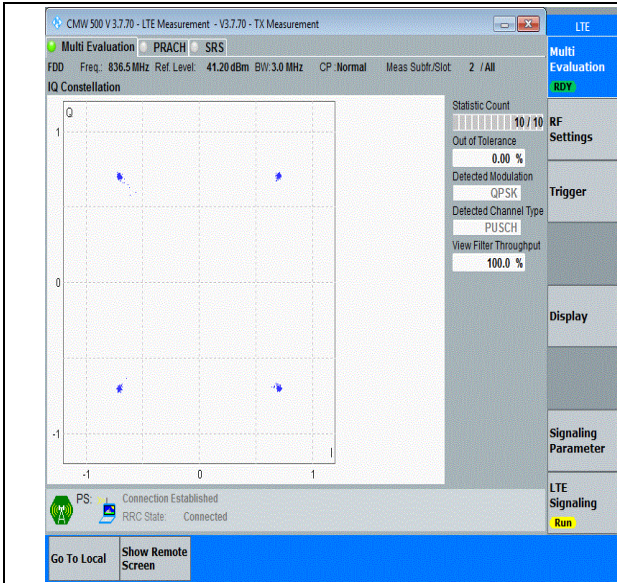

Band5-1.4MHz-64QAM-20643-6RB#0-PASS

Band5-3MHz-QPSK-20525-15RB#0-PASS