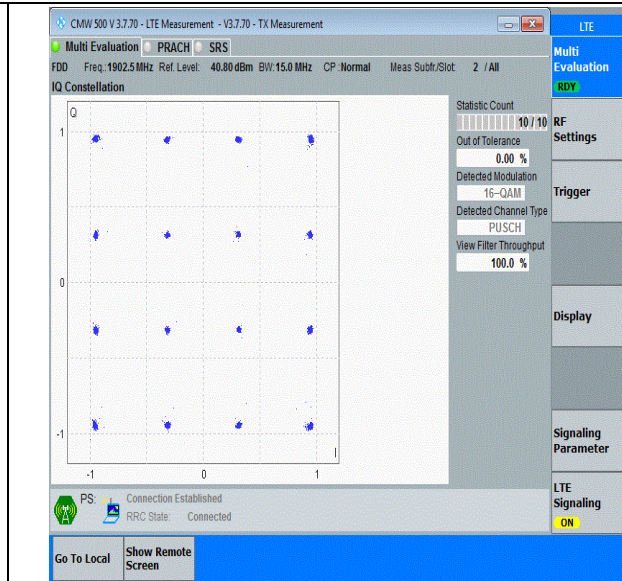

Band2-15MHz-QPSK-18675-75RB#0-PASS

Band2-15MHz-QPSK-18900-75RB#0-PASS

Band2-15MHz-QPSK-19125-75RB#0-PASS

Band2-15MHz-16QAM-18675-75RB#0-PASS

Band2-15MHz-16QAM-18900-75RB#0-PASS

Band2-15MHz-16QAM-19125-75RB#0-PASS

Band2-15MHz-64QAM-18675-75RB#0-PASS

Band2-15MHz-64QAM-18900-75RB#0-PASS

Band2-20MHz-64QAM-18900-100RB#0-PASS

Band2-20MHz-64QAM-19100-100RB#0-PASS

Band5-1.4MHz-QPSK-20407-6RB#0-PASS

Band5-1.4MHz-QPSK-20525-6RB#0-PASS