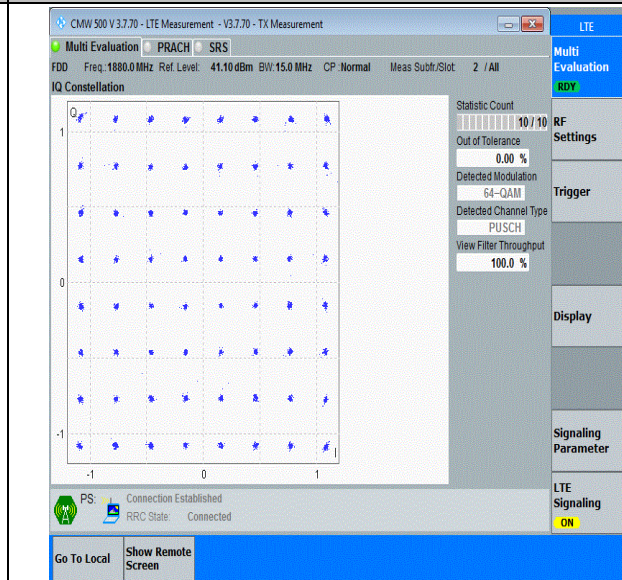

Band2-15MHz-16QAM-19125-75RB#0-PASS

Band2-15MHz-64QAM-18900-75RB#0-PASS