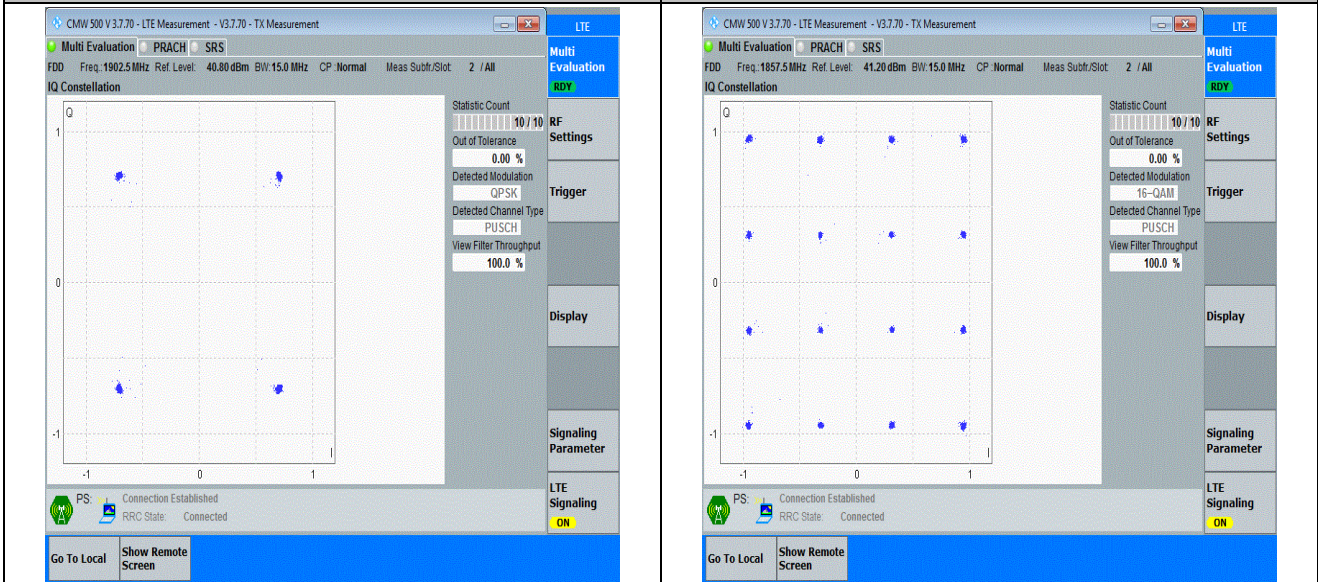

Band2-15MHz-QPSK-18675-75RB#0-PASS

Band2-15MHz-QPSK-18900-75RB#0-PASS

Band2-15MHz-QPSK-19125-75RB#0-PASS

Band2-15MHz-16QAM-18675-75RB#0-PASS

Band2-15MHz-16QAM-18900-75RB#0-PASS

Band2-15MHz-16QAM-19125-75RB#0-PASS

Band2-15MHz-64QAM-18675-75RB#0-PASS

Band2-15MHz-64QAM-18900-75RB#0-PASS

Band2-20MHz-64QAM-18900-100RB#0-PASS

Band2-20MHz-64QAM-19100-100RB#0-PASS

Band5-1.4MHz-QPSK-20407-6RB#0-PASS

Band5-1.4MHz-QPSK-20525-6RB#0-PASS