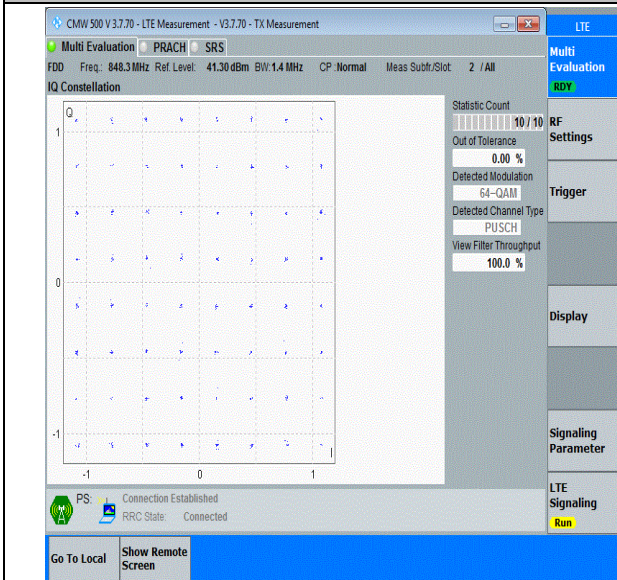

Band5-1.4MHz-QPSK-20643-6RB#0-PASS

Band5-1.4MHz-16QAM-20407-6RB#0-PASS

Band5-1.4MHz-16QAM-20525-6RB#0-PASS

Band5-1.4MHz-16QAM-20643-6RB#0-PASS

Band5-1.4MHz-64QAM-20407-6RB#0-PASS

Band5-1.4MHz-64QAM-20525-6RB#0-PASS