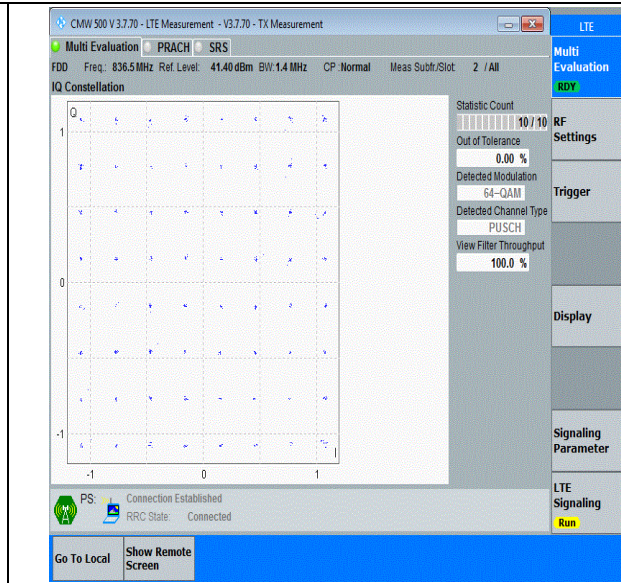

Band5-1.4MHz-QPSK-20643-6RB#0-PASS

Band5-1.4MHz-16QAM-20407-6RB#0-PASS

Band5-1.4MHz-16QAM-20525-6RB#0-PASS

Band5-1.4MHz-16QAM-20643-6RB#0-PASS

Band5-1.4MHz-64QAM-20407-6RB#0-PASS

Band5-1.4MHz-64QAM-20525-6RB#0-PASS