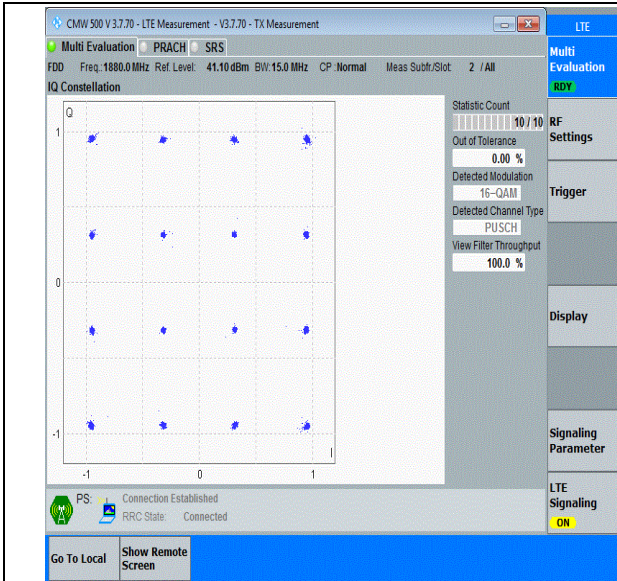

Band2-15MHz-QPSK-18675-75RB#0-PASS

Band2-15MHz-QPSK-18900-75RB#0-PASS

Band2-15MHz-QPSK-19125-75RB#0-PASS

Band2-15MHz-16QAM-18675-75RB#0-PASS

Band2-15MHz-16QAM-18900-75RB#0-PASS

Band2-15MHz-16QAM-19125-75RB#0-PASS