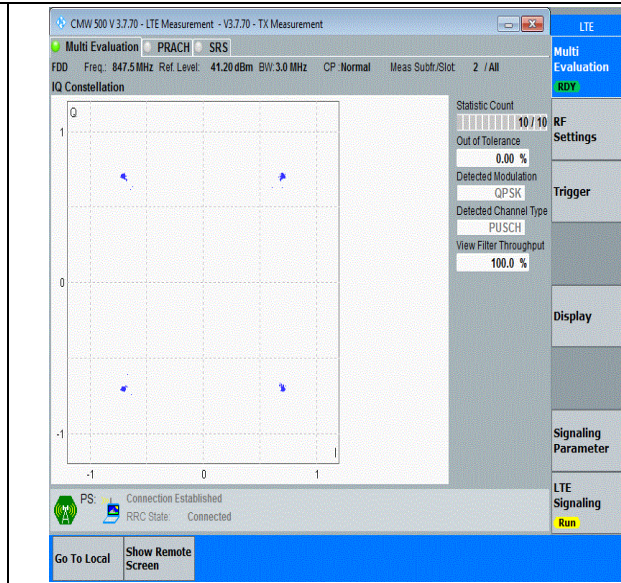

Band5-3MHz-QPSK-20415-15RB#0-PASS

Band5-3MHz-QPSK-20635-15RB#0-PASS