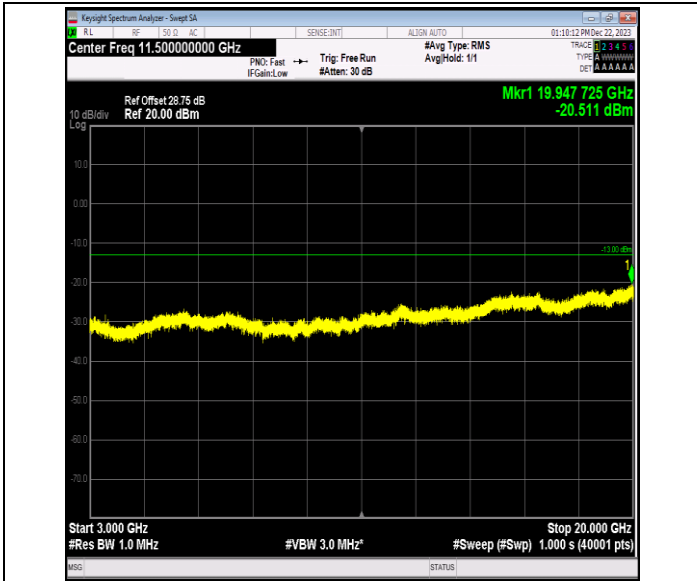

Band66_10MHz_QPSK_132322_1RB#0_3000~20000_3000~20000