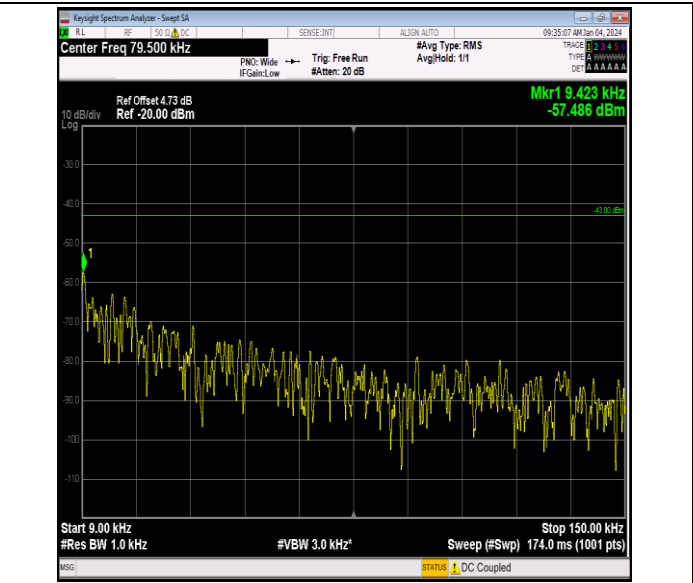

0000

Band66_5MHz_QPSK_132647_1RB#0_0.009~0.15_0.009~0.15
 15

Band66_5MHz_QPSK_132647_1RB#0_0.15~30_0.15~30

Band66_5MHz_QPSK_132647_1RB#0_30~1000_30~1000

Band66_5MHz_QPSK_132647_1RB#0_1000~3000_1000~3000
 00