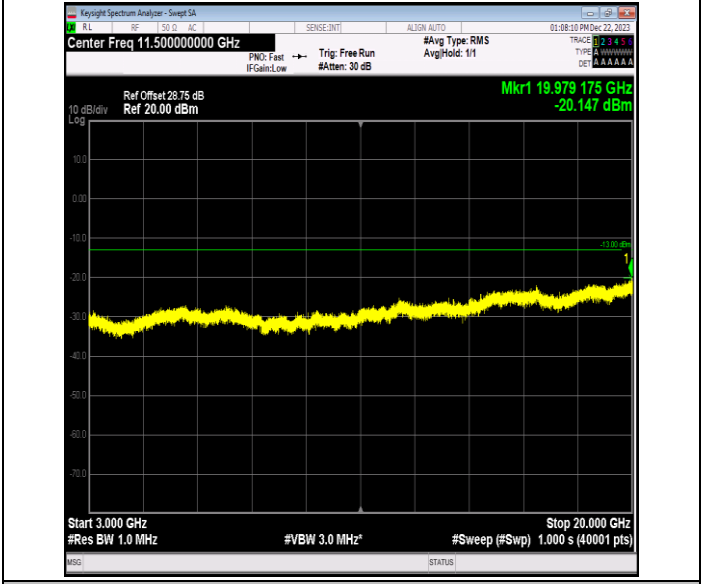

Band66_10MHz_16QAM_132022_1RB#0_3000~20000_3000~20000