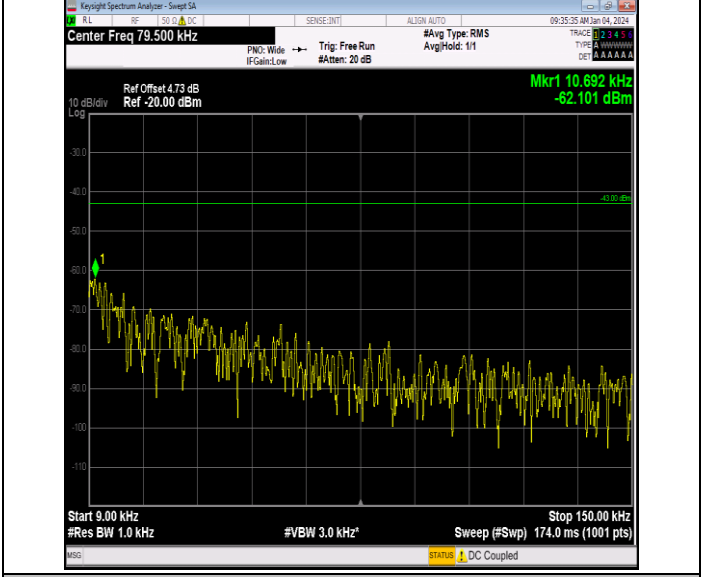

Band66_5MHz_16QAM_132322_1RB#0_0.009~0.15_0.009~0.15