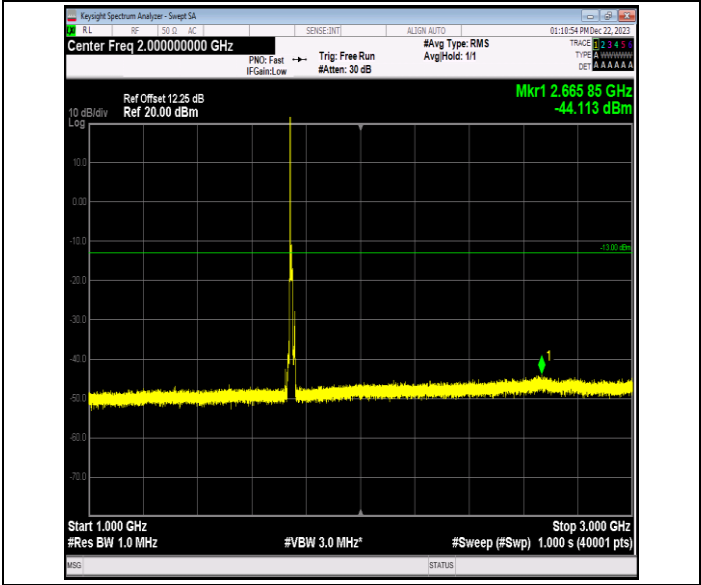

Band66_10MHz_16QAM_132322_1RB#0_1000~3000_1000~3000