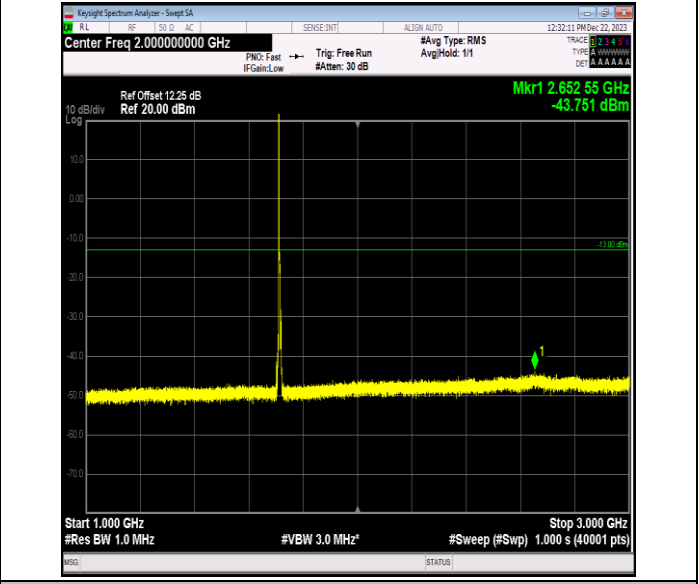

Band66_5MHz_64QAM_131997_1RB#0_1000~3000_1000~3000