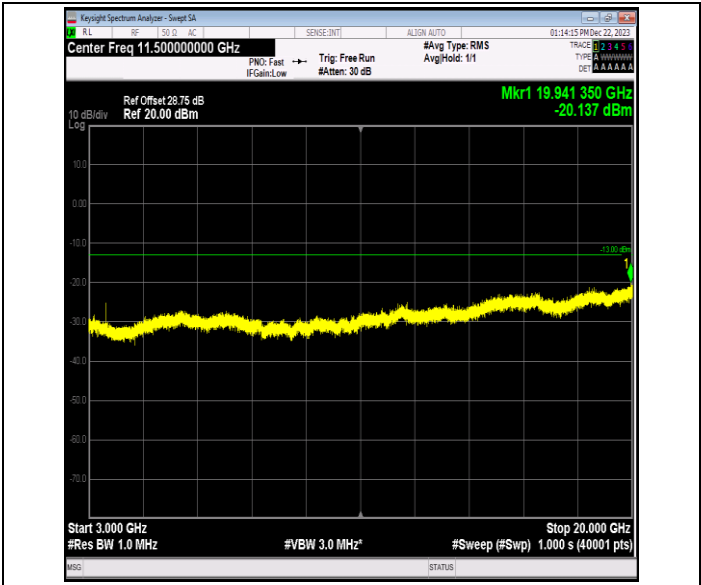

Band66_10MHz_16QAM_132622_1RB#0_3000~20000_3000
~20000