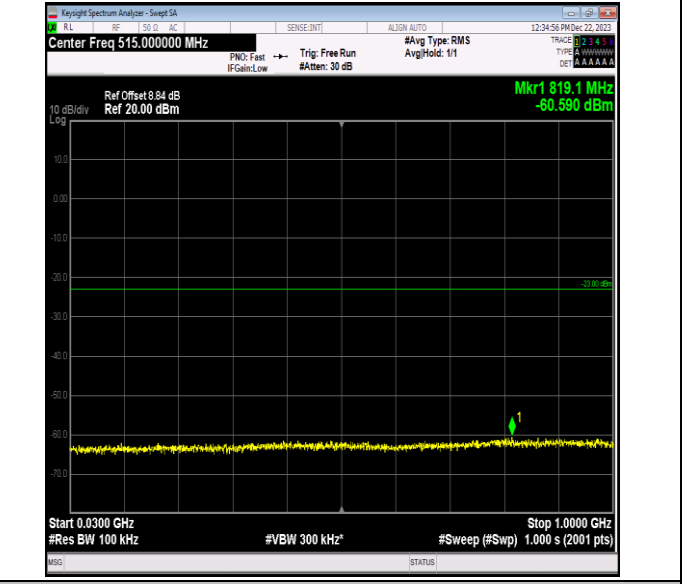

Band66_5MHz_64QAM_131997_1RB#0_0.15~30_0.15~30

Band66_5MHz_64QAM_131997_1RB#0_30~1000_30~1000

Band66_5MHz_64QAM_131997_1RB#0_1000~3000_1000~3000

Band66_5MHz_64QAM_131997_1RB#0_3000~20000_3000~20000

Band66_5MHz_64QAM_132322_1RB#0_0.009~0.15_0.009~0.15