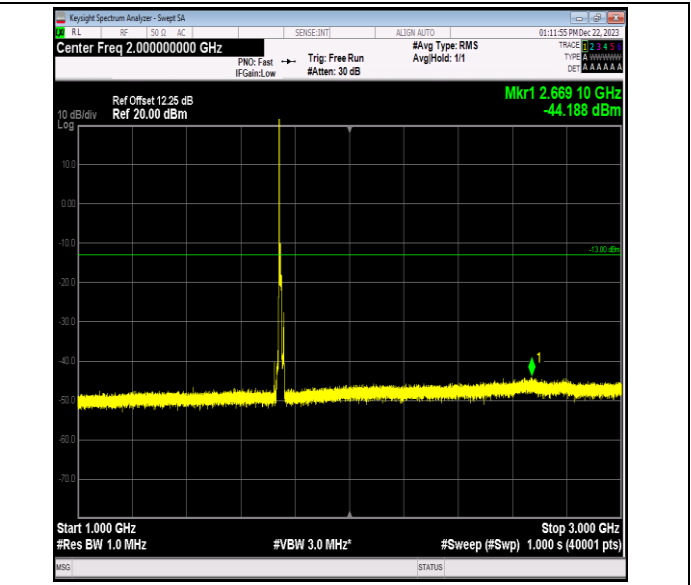

Band66_10MHz_64QAM_132322_1RB#0_1000~3000_1000~3000