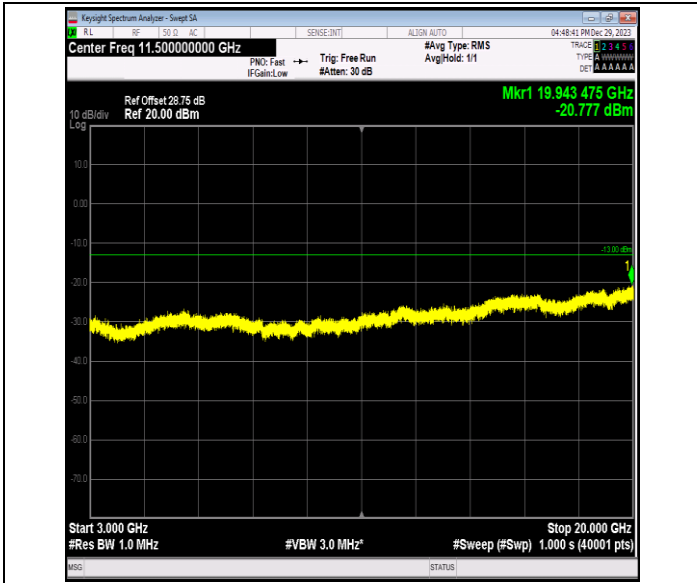

Band66_3MHz_64QAM_132322_1RB#0_3000~20000_3000~20000