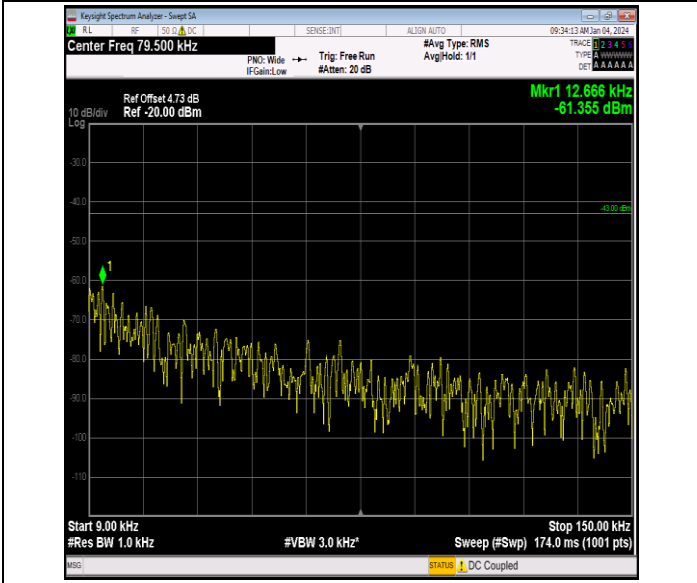

Band66_3MHz_64QAM_131987_1RB#0_0.15~30_0.15~30

Band66_3MHz_64QAM_131987_1RB#0_30~1000_30~1000

Band66_3MHz_64QAM_131987_1RB#0_1000~3000_1000~3000

Band66_3MHz_64QAM_131987_1RB#0_3000~20000_3000~20000

Band66_3MHz_64QAM_132322_1RB#0_0.009~0.15_0.009~0.15