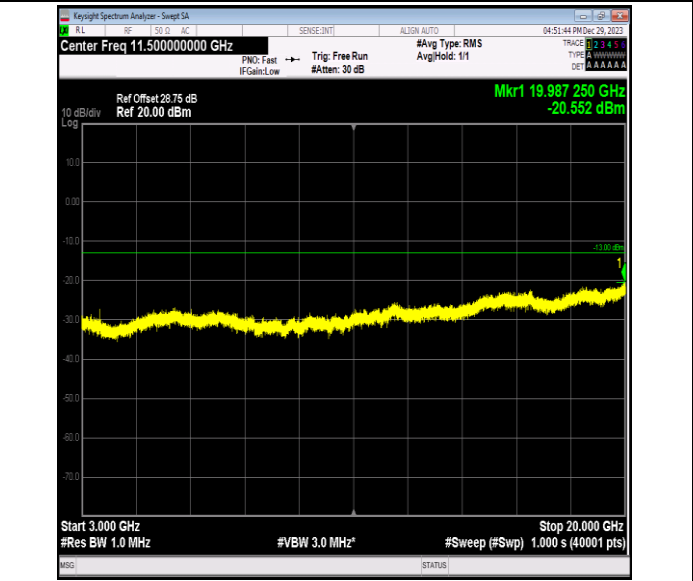

Band66_3MHz_64QAM_132657_1RB#0_3000~20000_3000~20000