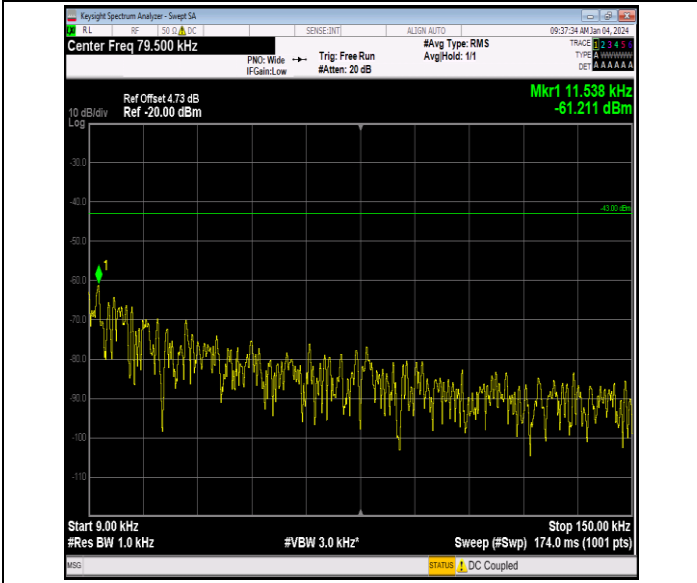

Band66_10MHz_16QAM_132622_1RB#0_0.009~0.15_0.009~0.15