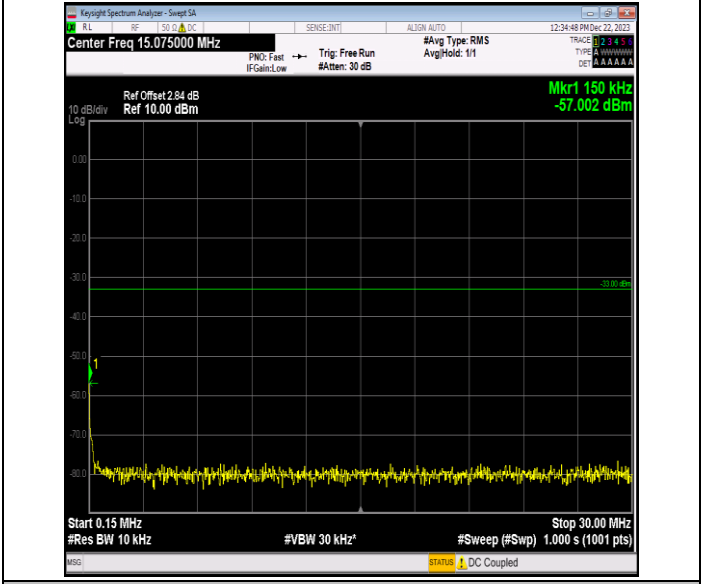

Band66_5MHz_64QAM_131997_1RB#0_0.15~30_0.15~30

Band66_5MHz_64QAM_131997_1RB#0_30~1000_30~1000

Band66_5MHz_64QAM_131997_1RB#0_1000~3000_1000~3000

Band66_5MHz_64QAM_131997_1RB#0_3000~20000_3000~20000

Band66_5MHz_64QAM_132322_1RB#0_0.009~0.15_0.009~0.15