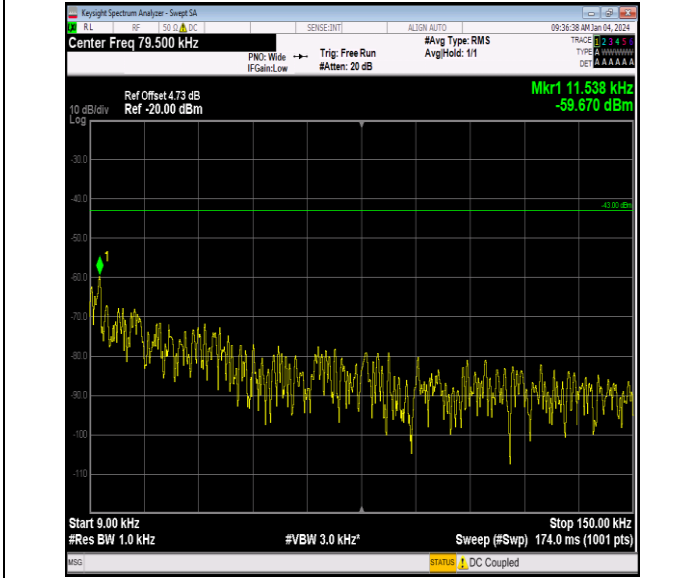

Band66_10MHz_16QAM_132022_1RB#0_0.009~0.15_0.009~0.15