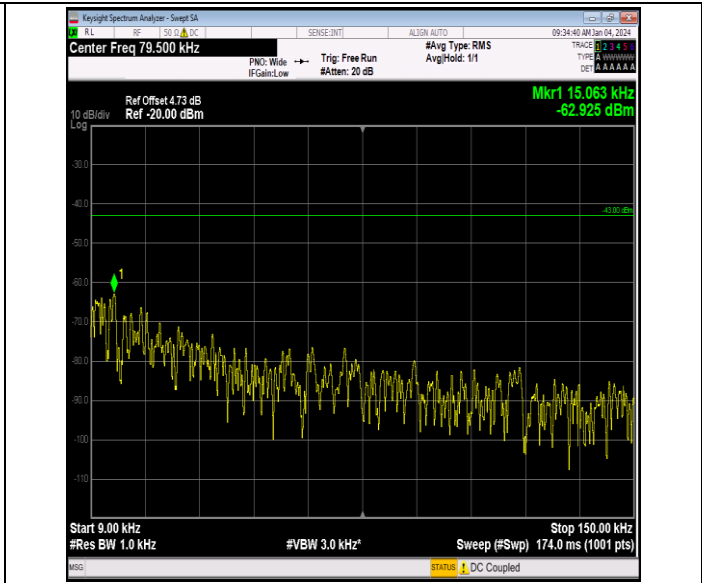

Band66_3MHz_64QAM_132657_1RB#0_0.009~0.15_0.009~0.15