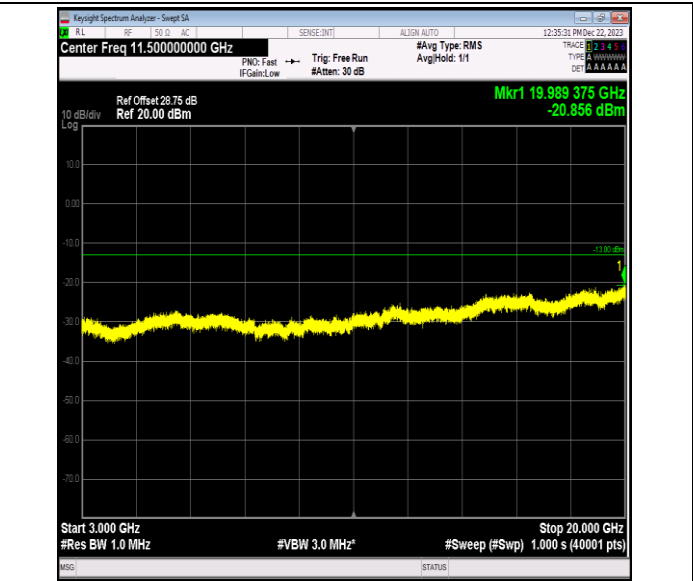

Band66_5MHz_64QAM_132322_1RB#0_3000~20000_3000~20000