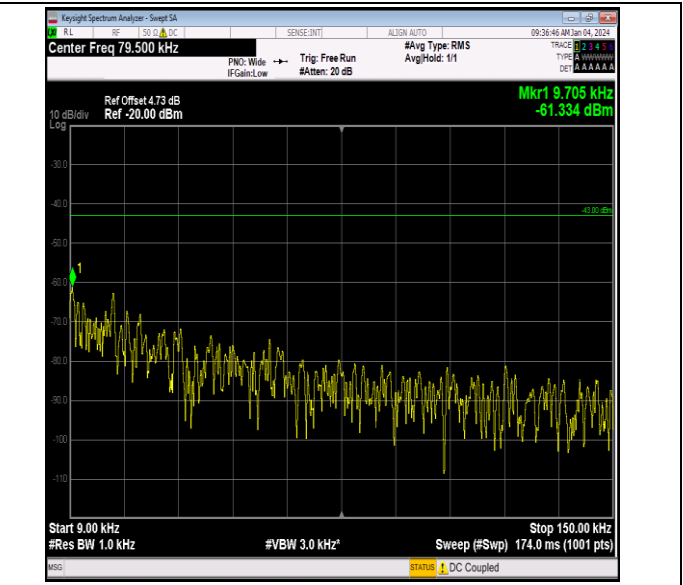

Band66_10MHz_64QAM_132022_1RB#0_0.009~0.15_0.009
~0.15