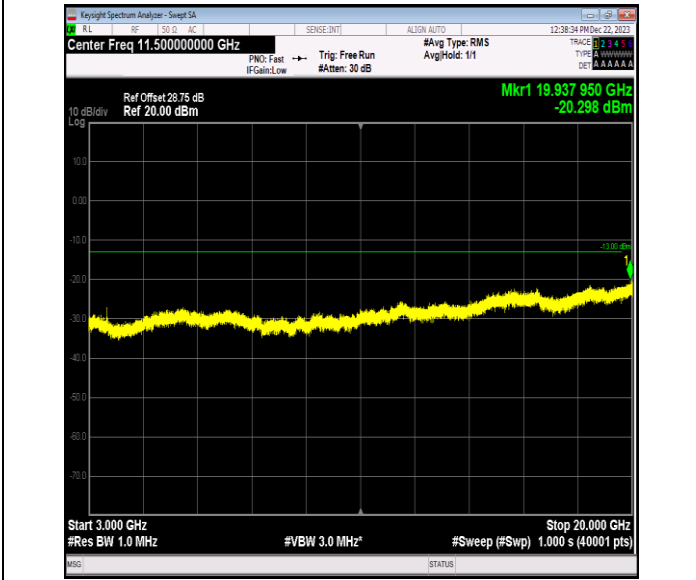

Band66_5MHz_64QAM_132647_1RB#0_3000~20000_3000~20000