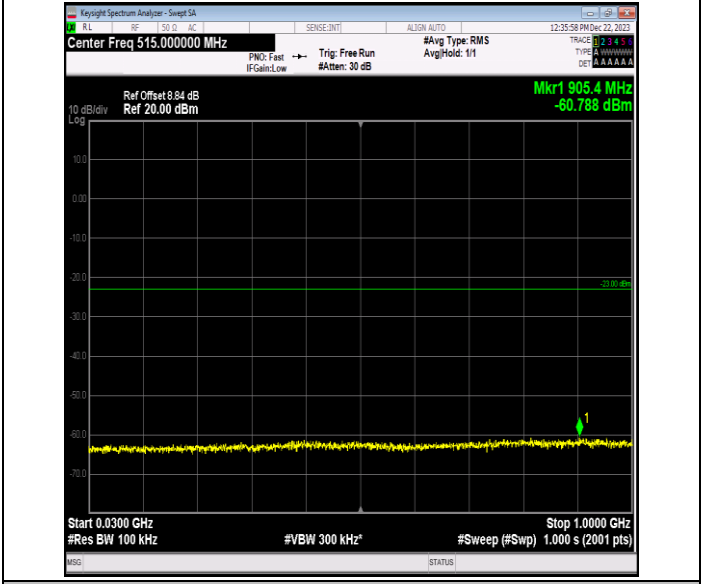

Band66_5MHz_QPSK_132647_1RB#0_30~1000_30~1000