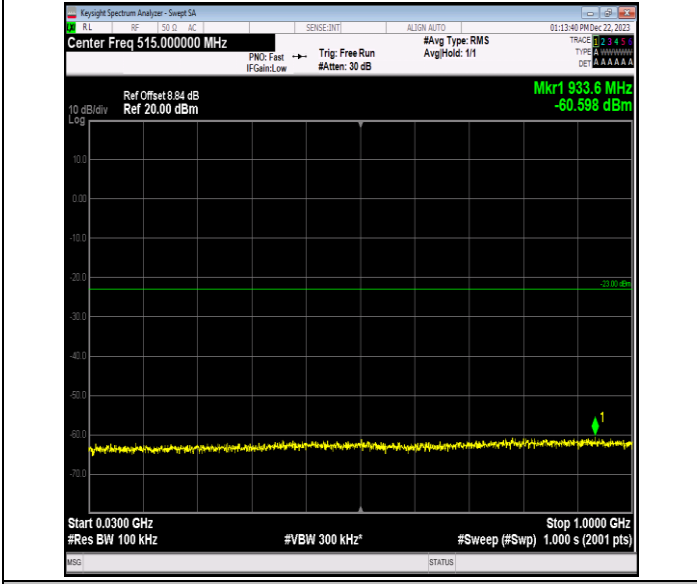

Band66_10MHz_16QAM_132622_1RB#0_30~1000_30~1000