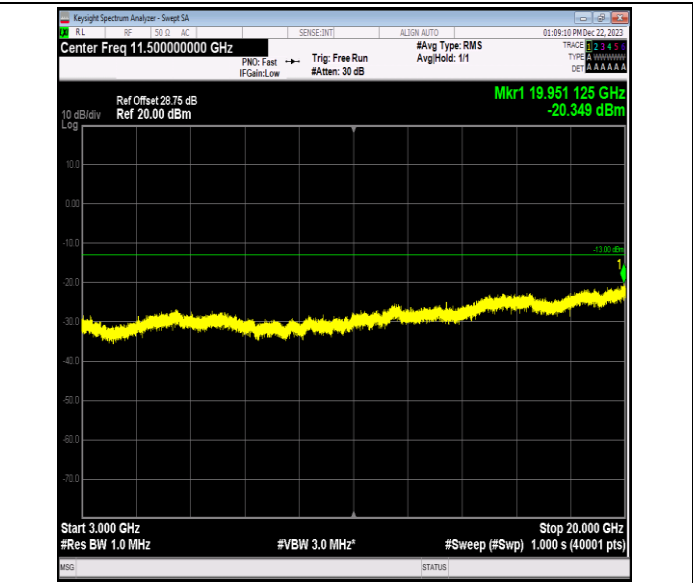

Band66_10MHz_64QAM_132022_1RB#0_3000~20000_3000~20000