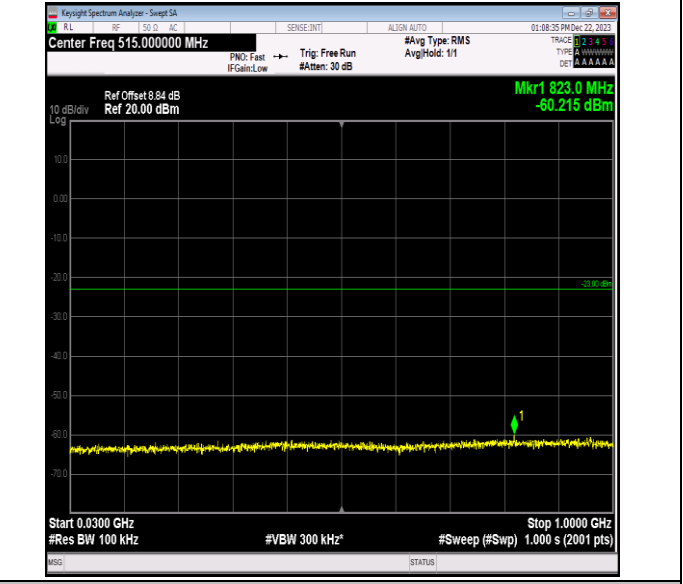

Band66_10MHz_64QAM_132022_1RB#0_30~1000_30~1000