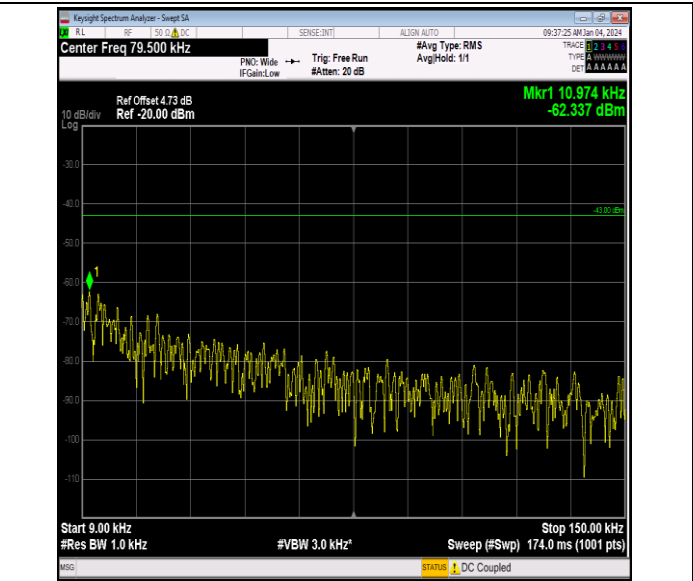

Band66_10MHz_QPSK_132622_1RB#0_0.009~0.15_0.009~0.15