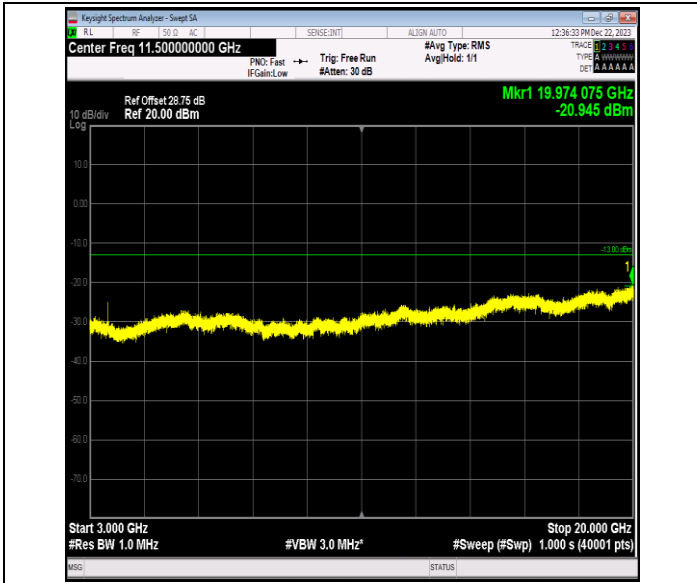

0000

Band66_5MHz_QPSK_132647_1RB#0_0.009~0.15_0.009~0.15
 15

Band66_5MHz_QPSK_132647_1RB#0_0.15~30_0.15~30

Band66_5MHz_QPSK_132647_1RB#0_30~1000_30~1000

Band66_5MHz_QPSK_132647_1RB#0_1000~3000_1000~3000
 00