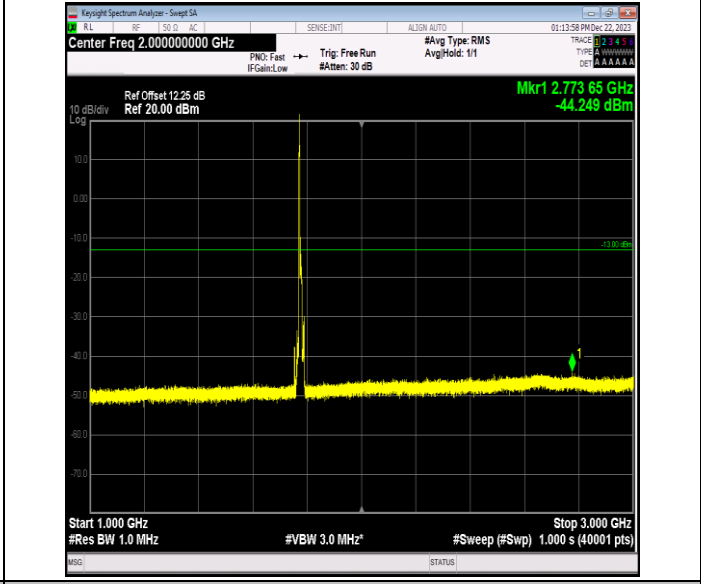

Band66_10MHz_16QAM_132622_1RB#0_1000~3000_1000~3000