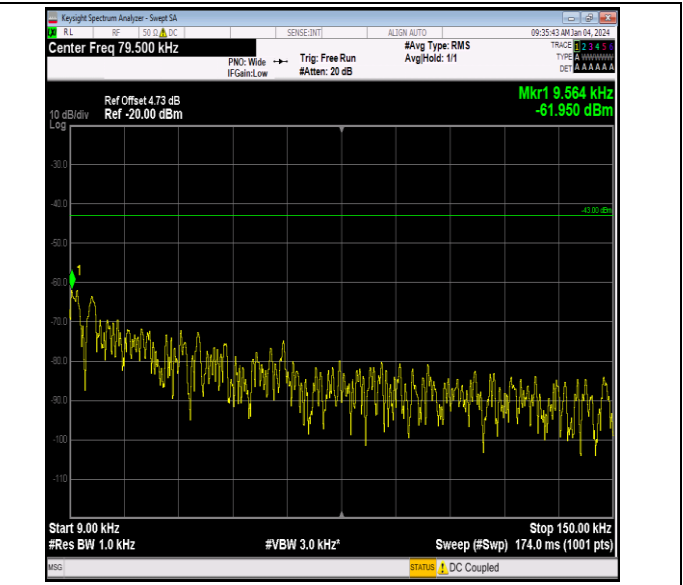

Band66_5MHz_64QAM_132322_1RB#0_0.009~0.15_0.009~0.15