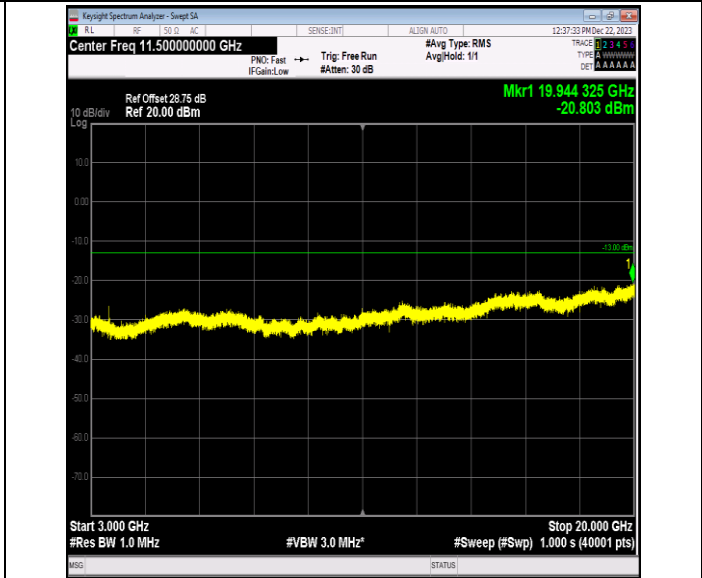

Band66_5MHz_16QAM_132647_1RB#0_3000~20000_3000~20000