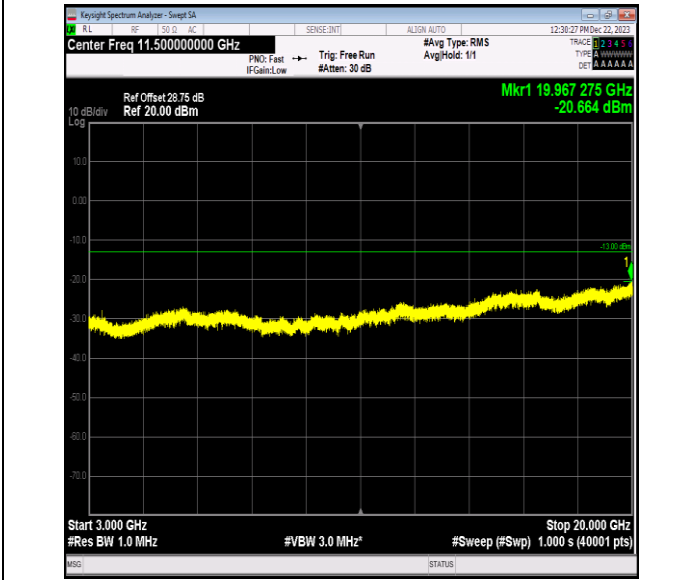

Band66_5MHz_QPSK_131997_1RB#0_3000~20000_3000~20000
0000