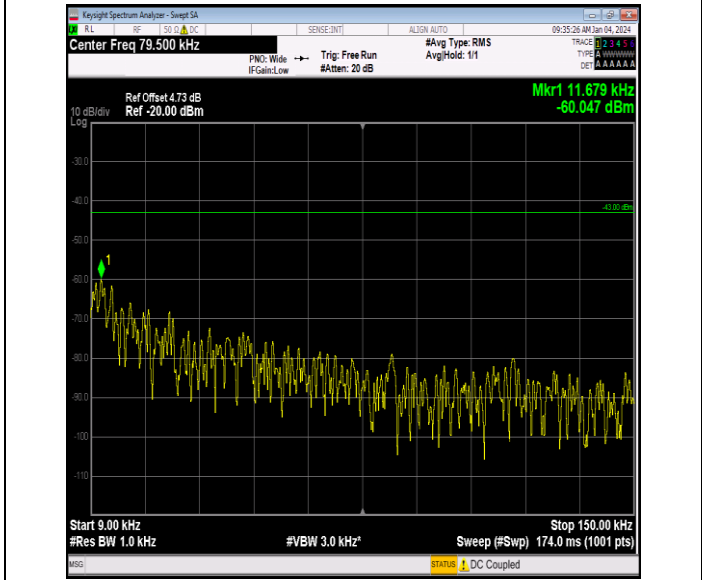

Band66_5MHz_QPSK_132322_1RB#0_0.009~0.15_0.009~0.15
15