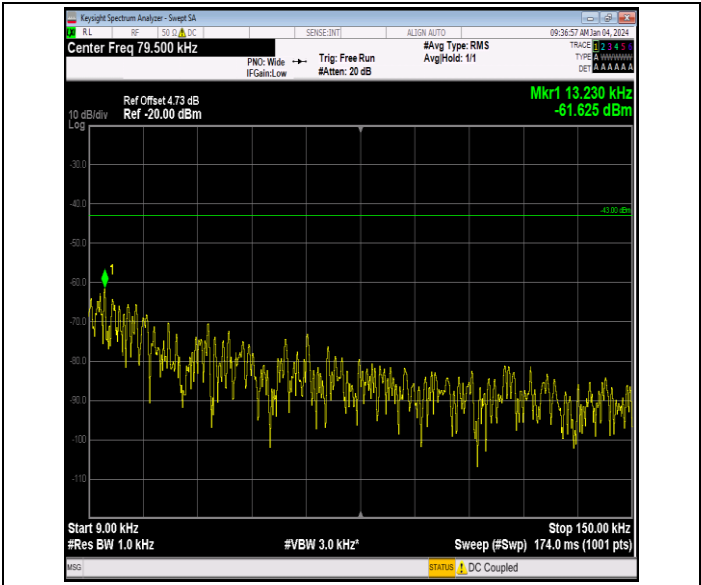

Band66_10MHz_QPSK_132322_1RB#0_0.009~0.15_0.009~0.15