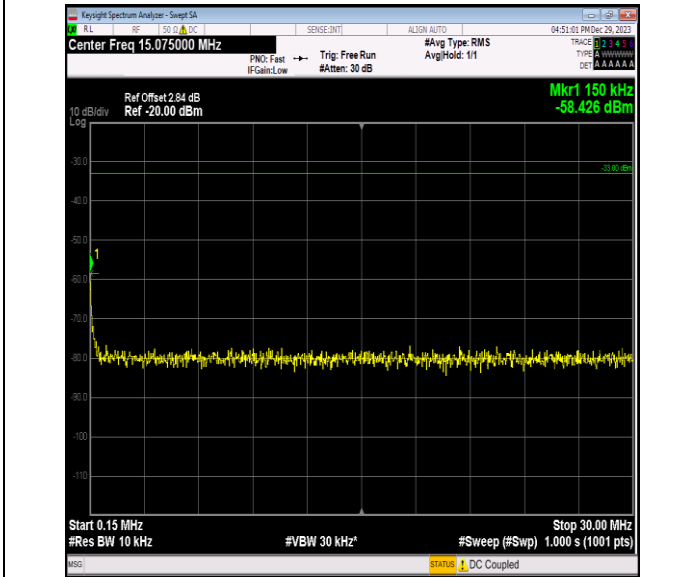

Band66_3MHz_64QAM_132657_1RB#0_0.15~30_0.15~30

Band66_3MHz_64QAM_132657_1RB#0_30~1000_30~1000

Band66_3MHz_64QAM_132657_1RB#0_1000~3000_1000~3000

Band66_3MHz_64QAM_132657_1RB#0_3000~20000_3000~20000

Band66_5MHz_QPSK_131997_1RB#0_0.009~0.15_0.009~0.15