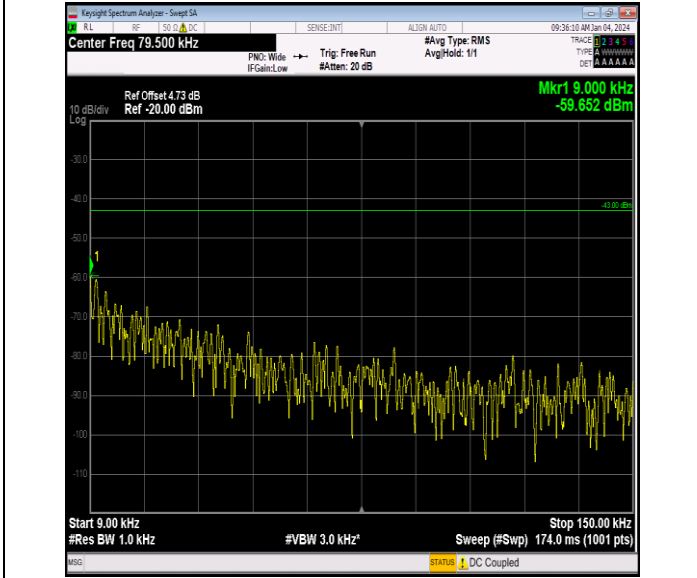

Band66_5MHz_64QAM_132647_1RB#0_0.009~0.15_0.009~0.15