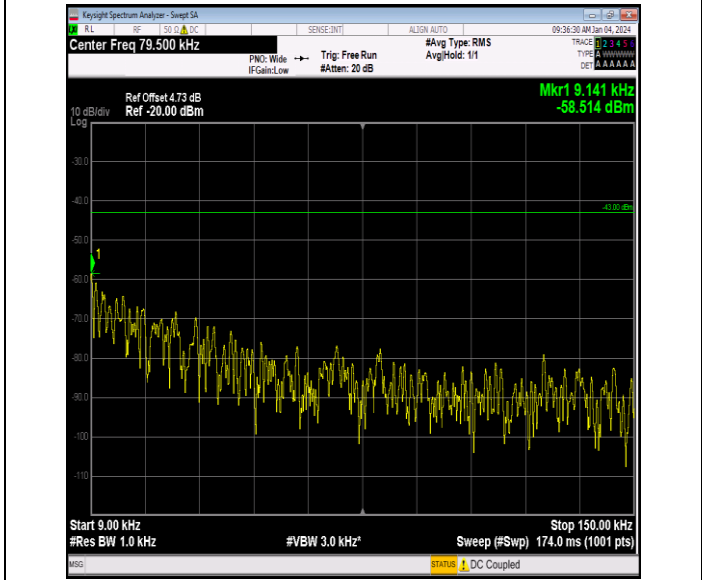

Band66_10MHz_QPSK_132022_1RB#0_0.009~0.15_0.009~0.15