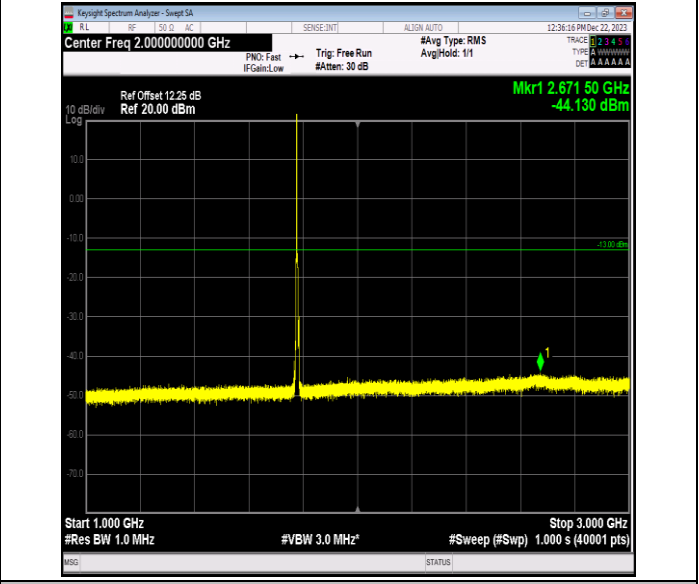

Band66_5MHz_QPSK_132647_1RB#0_1000~3000_1000~3000
00