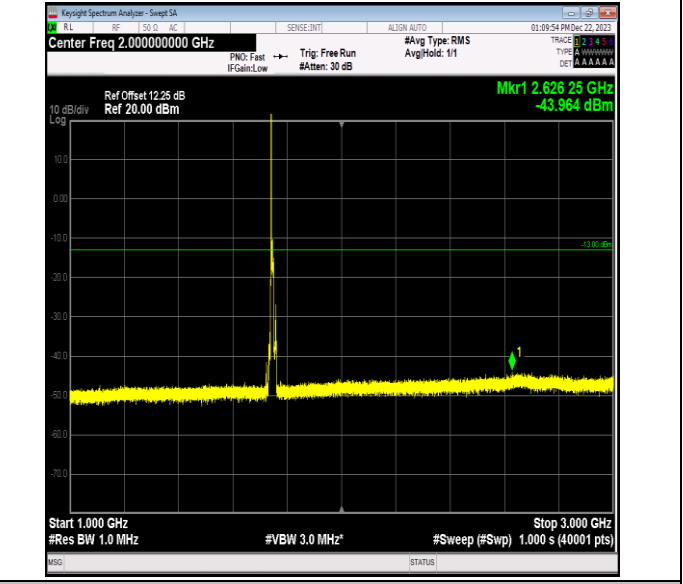

Band66_10MHz_QPSK_132322_1RB#0_1000~3000_1000~3000