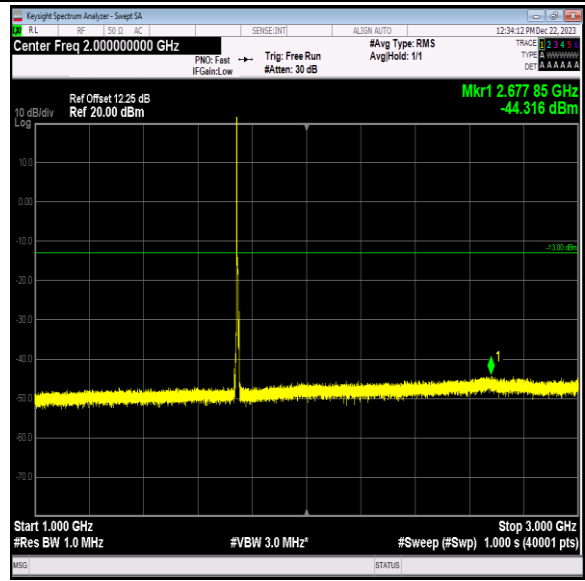

Band66_5MHz_16QAM_132322_1RB#0_1000~3000_1000~3000