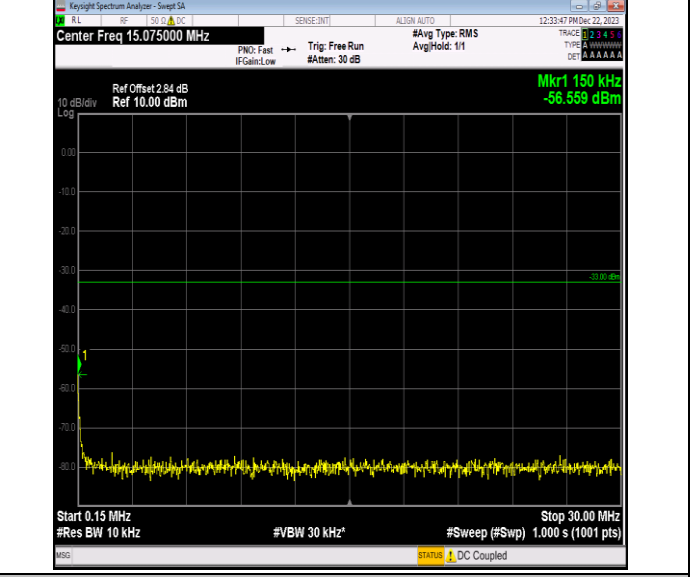

Band66_5MHz_16QAM_132322_1RB#0_0.15~30_0.15~30