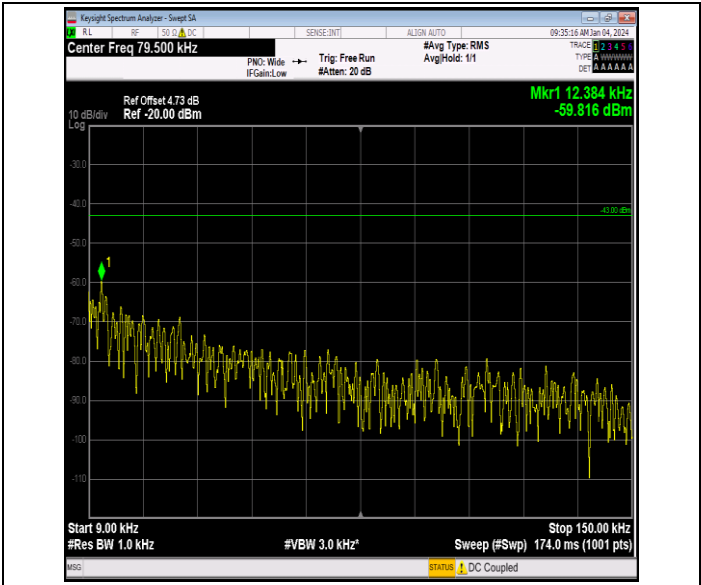

Band66_5MHz_64QAM_131997_1RB#0_0.009~0.15_0.009~0.15