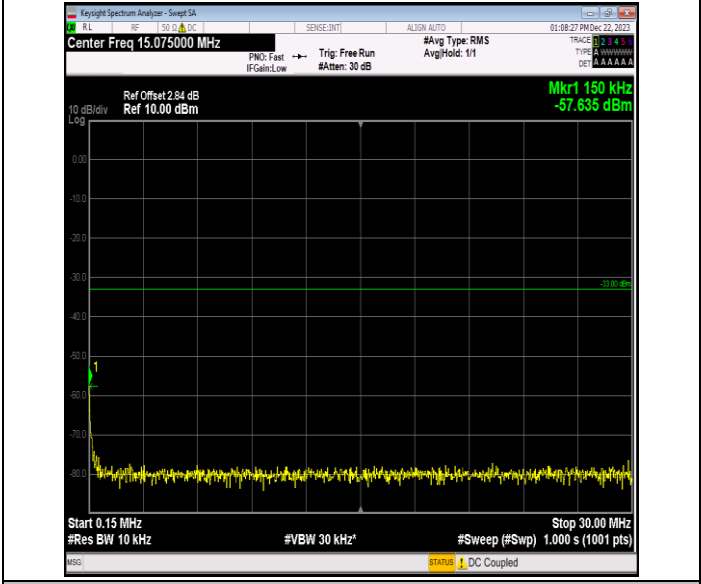

Band66_10MHz_64QAM_132022_1RB#0_0.15~30_0.15~30