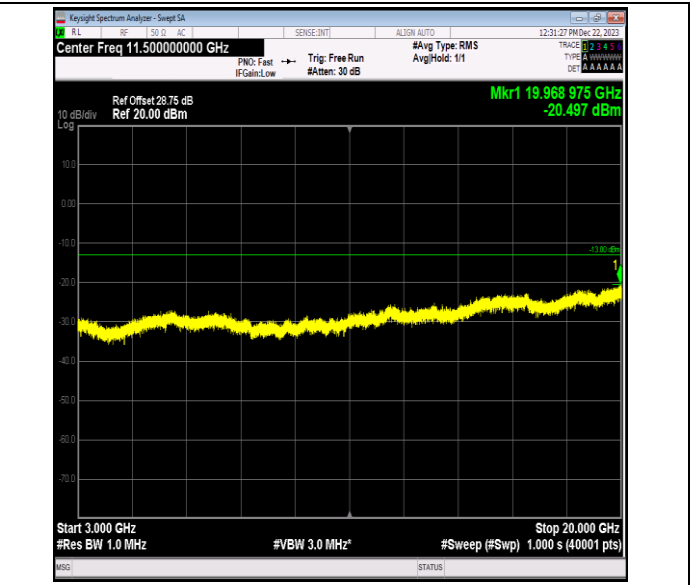

Band66_5MHz_16QAM_131997_1RB#0_3000~20000_3000~20000