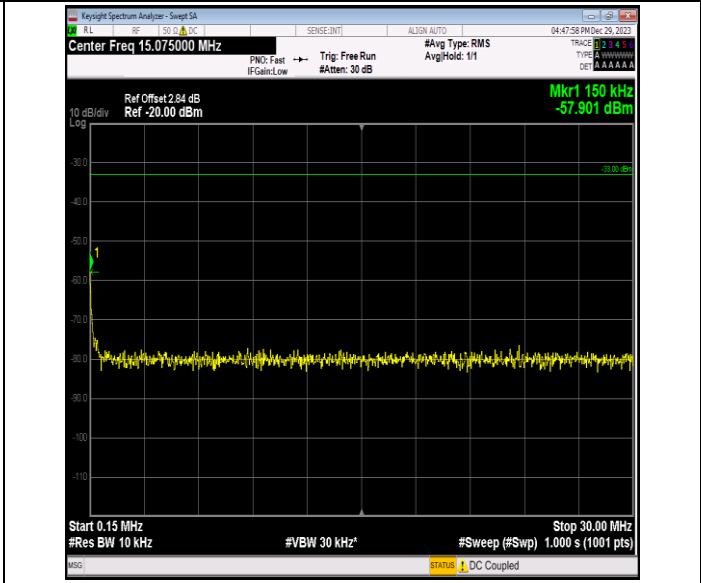

Band66_3MHz_64QAM_131987_1RB#0_0.15~30_0.15~30

Band66_3MHz_64QAM_131987_1RB#0_30~1000_30~1000

Band66_3MHz_64QAM_131987_1RB#0_1000~3000_1000~3000

Band66_3MHz_64QAM_131987_1RB#0_3000~20000_3000~20000

Band66_3MHz_64QAM_132322_1RB#0_0.009~0.15_0.009~0.15