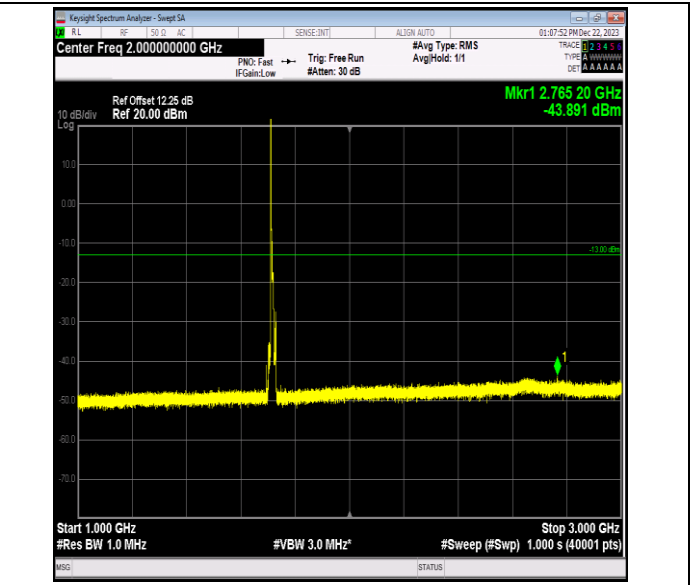

Band66_10MHz_16QAM_132022_1RB#0_1000~3000_1000~3000