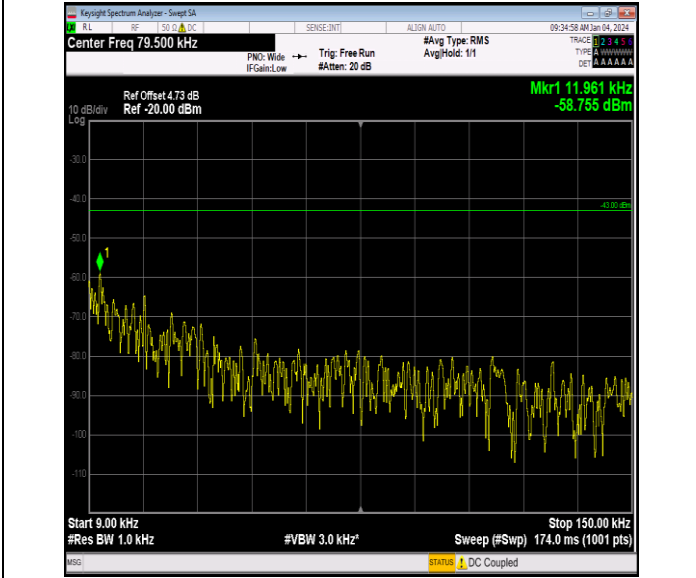

Band66_5MHz_QPSK_131997_1RB#0_0.009~0.15_0.009~0.15