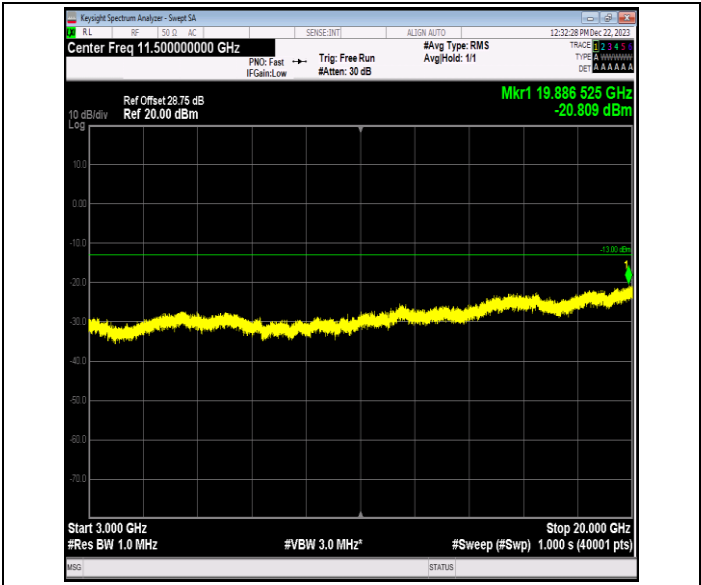

Band66_5MHz_64QAM_131997_1RB#0_3000~20000_3000~20000