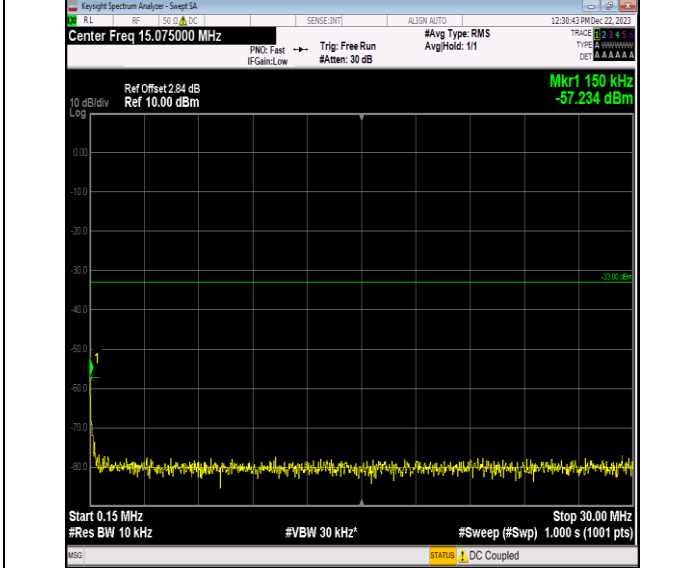

Band66_5MHz_16QAM_131997_1RB#0_0.15~30_0.15~30