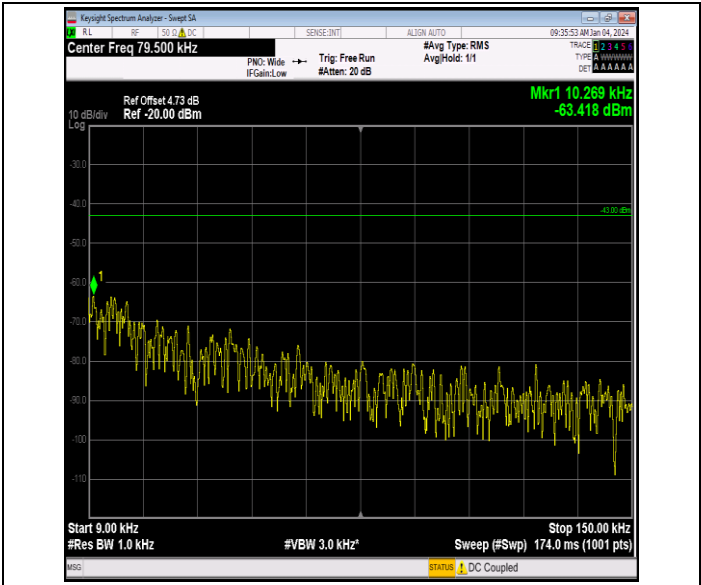

Band66_5MHz_QPSK_132647_1RB#0_0.009~0.15_0.009~0.15
15