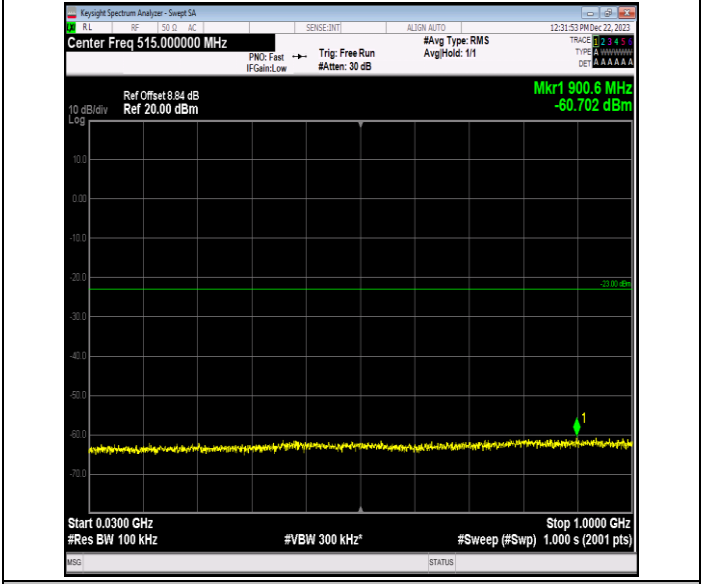

Band66_5MHz_64QAM_131997_1RB#0_30~1000_30~1000