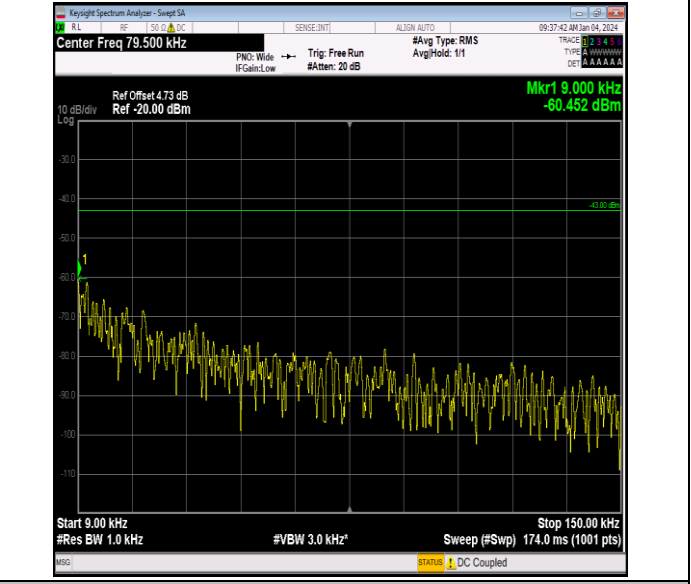

Band66_10MHz_64QAM_132622_1RB#0_0.009~0.15_0.009~0.15