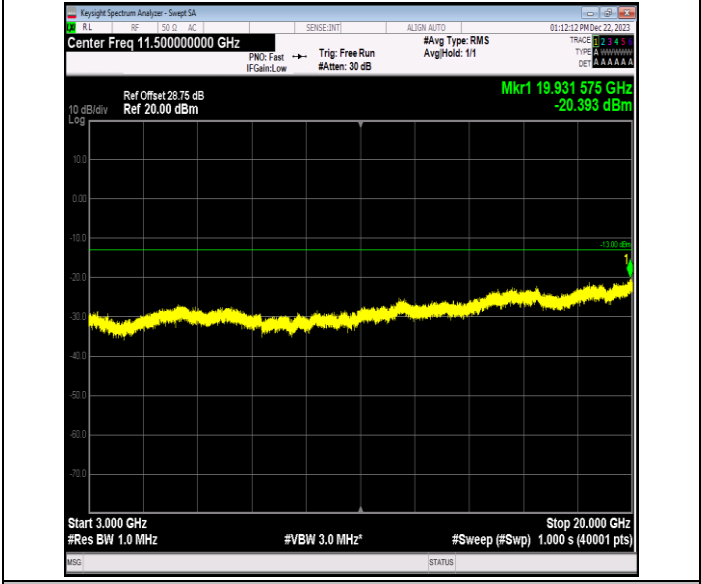

Band66_10MHz_64QAM_132322_1RB#0_3000~20000_3000~20000