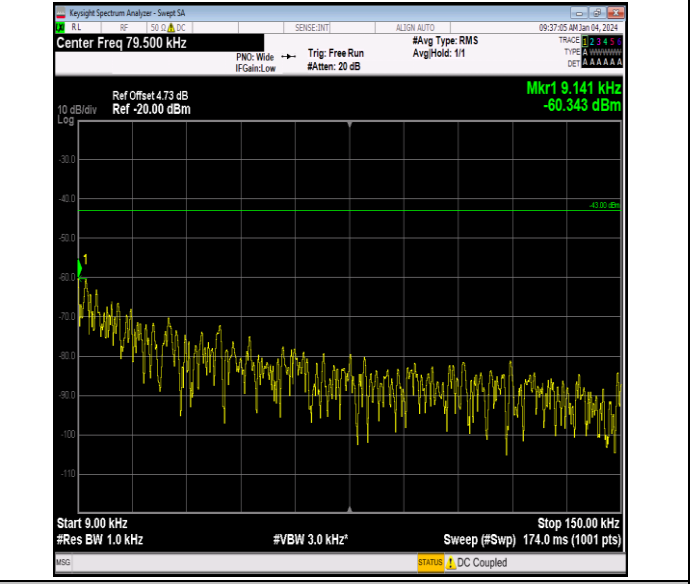

Band66_10MHz_16QAM_132322_1RB#0_0.009~0.15_0.009~0.15