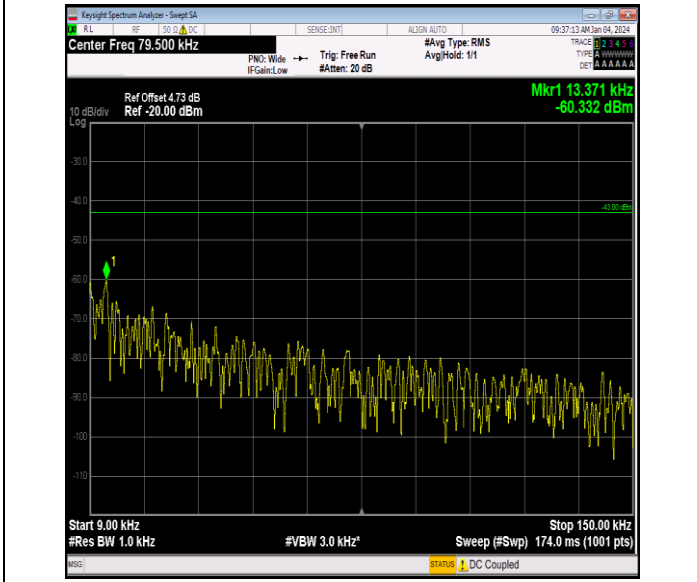

Band66_10MHz_64QAM_132322_1RB#0_0.009~0.15_0.009~0.15