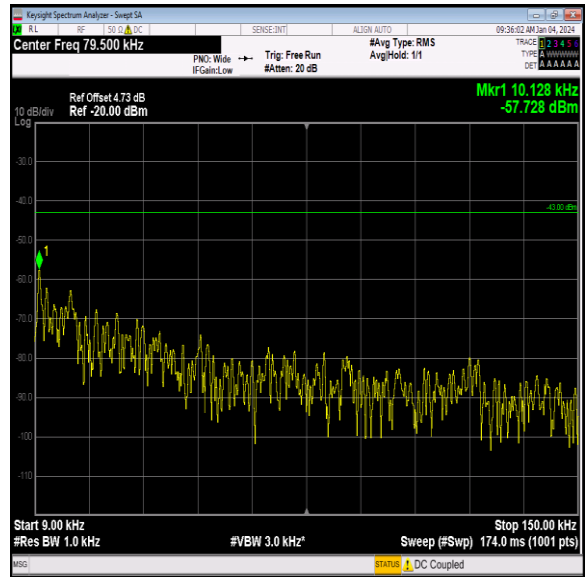

Band66_5MHz_16QAM_132647_1RB#0_0.009~0.15_0.009~0.15