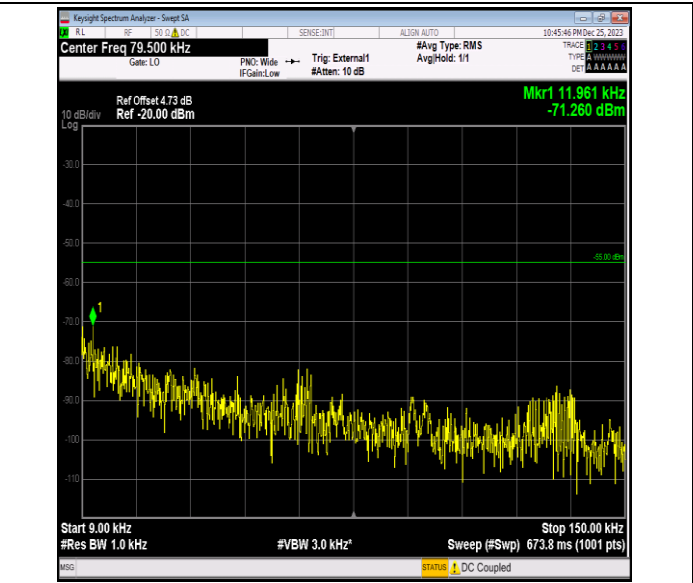

Band41_20MHz_16QAM_41140_1RB#0_1000~20000_1000~20000

Band41_20MHz_64QAM_40140_1RB#0_0.009~0.15_0.009~
0.15