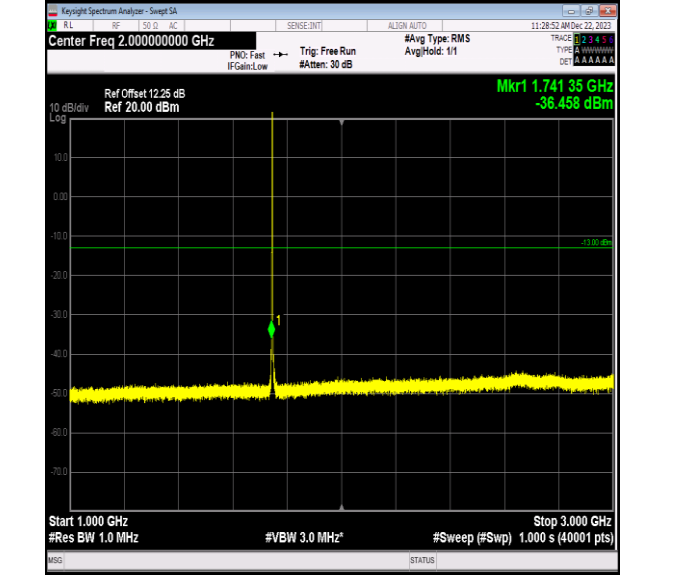

Band66_1.4MHz_16QAM_132322_1RB#0_0.15~30_0.15~30

Band66_1.4MHz_16QAM_132322_1RB#0_1000~3000_1000~3000