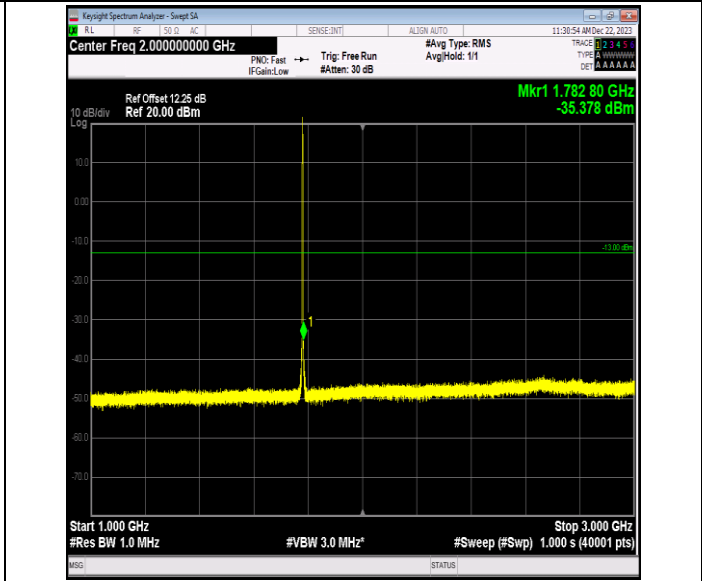

Band66_1.4MHz_QPSK_132665_1RB#0_0.15~30_0.15~30

Band66_1.4MHz_QPSK_132665_1RB#0_1000~3000_1000~3000