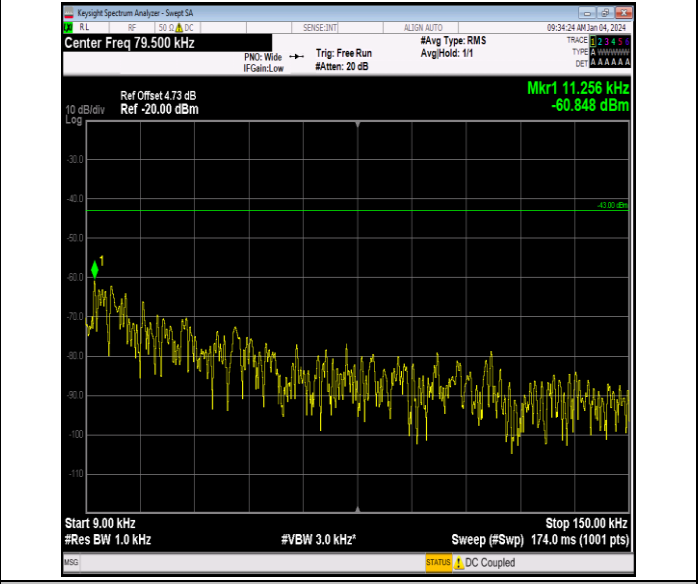

Band66_3MHz_QPSK_132322_1RB#0_1000~3000_1000~3000

Band66_3MHz_QPSK_132657_1RB#0_0.009~0.15_0.009~0.15