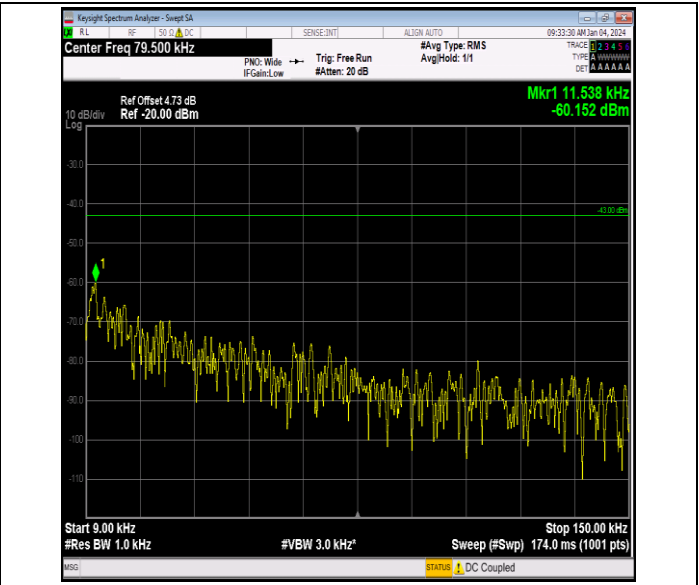

Band66_3MHz_QPSK_131987_1RB#0_0.009~0.15_0.009~0.15
15