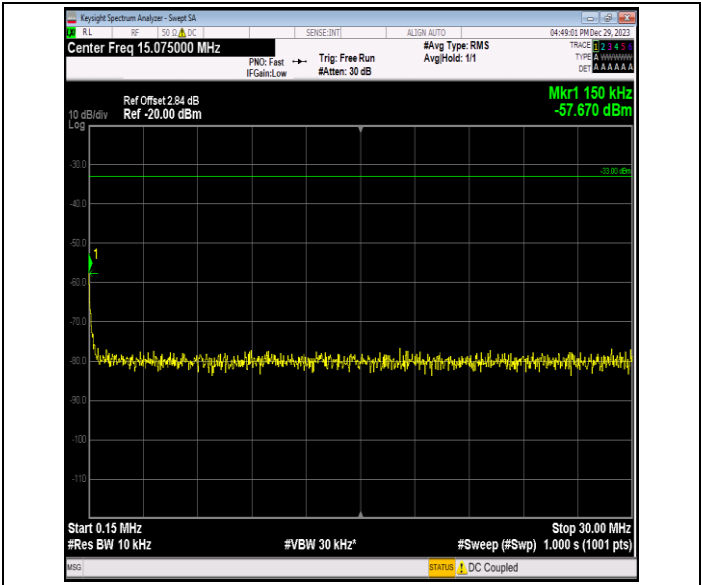

Band66_3MHz_QPSK_132322_1RB#0_3000~20000_3000~20000

Band66_3MHz_QPSK_132657_1RB#0_0.15~30_0.15~30