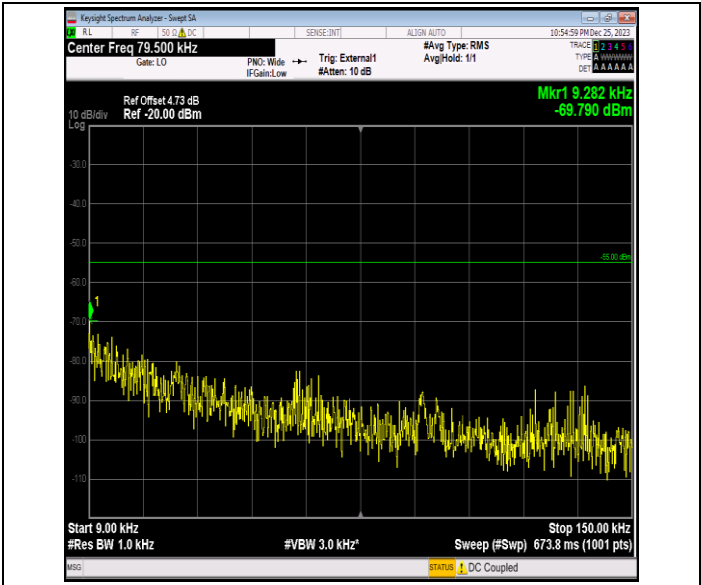

Band41\_20MHz\_16QAM\_40640\_1RB#0\_0.15~30.0\_0.15~30

Band41\_20MHz\_16QAM\_40640\_1RB#0\_30~1000\_30~1000

Band41\_20MHz\_16QAM\_40640\_1RB#0\_1000~20000\_1000~20000

Band41\_20MHz\_16QAM\_40640\_1RB#0\_20000~27000\_20000~27000