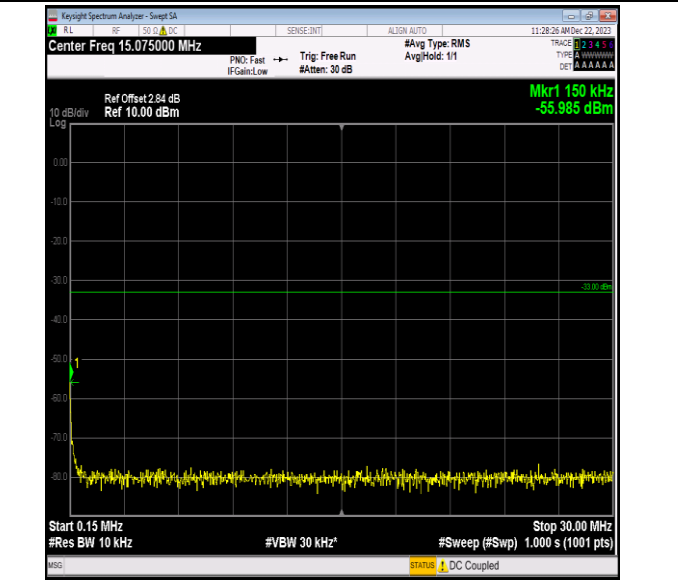

Band66_1.4MHz_16QAM_131979_1RB#0_3000~20000_3000
~20000

Band66_1.4MHz_16QAM_132322_1RB#0_0.15~30_0.15~30