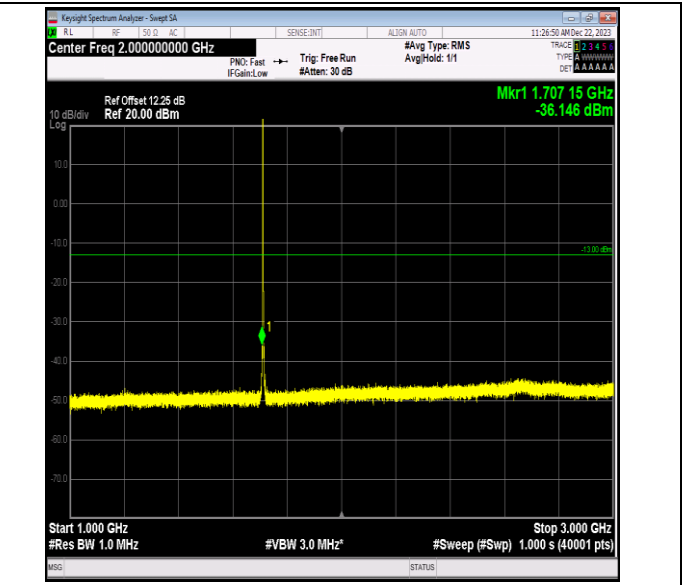

Band66_1.4MHz_64QAM_131979_1RB#0_0.15~30_0.15~30

Band66_1.4MHz_64QAM_131979_1RB#0_1000~3000_1000
~3000