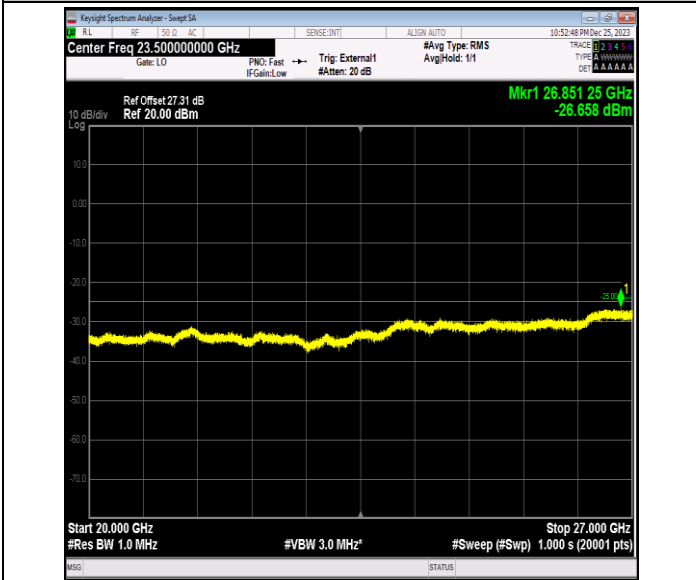

Band41_20MHz_64QAM_40640_1RB#0_30~1000_30~1000

Band41_20MHz_64QAM_40640_1RB#0_20000~27000_20000~27000