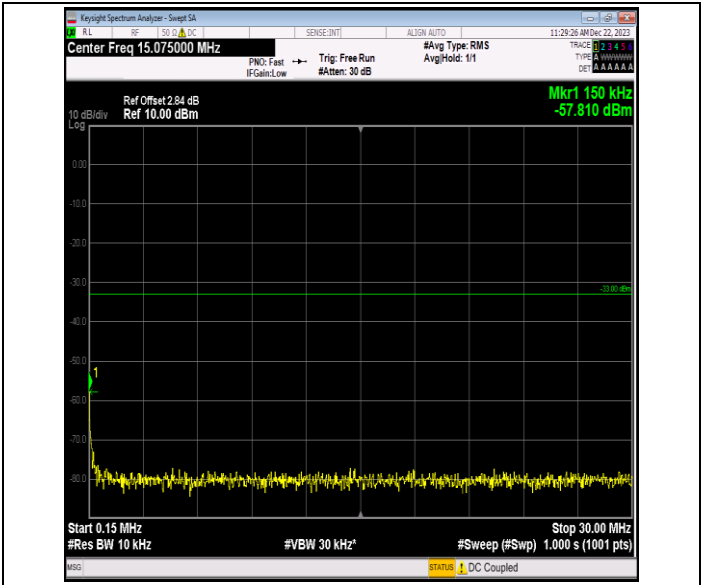

Band66_1.4MHz_64QAM_131979_1RB#0_3000~20000_3000
~20000

Band66_1.4MHz_64QAM_132322_1RB#0_0.15~30_0.15~30