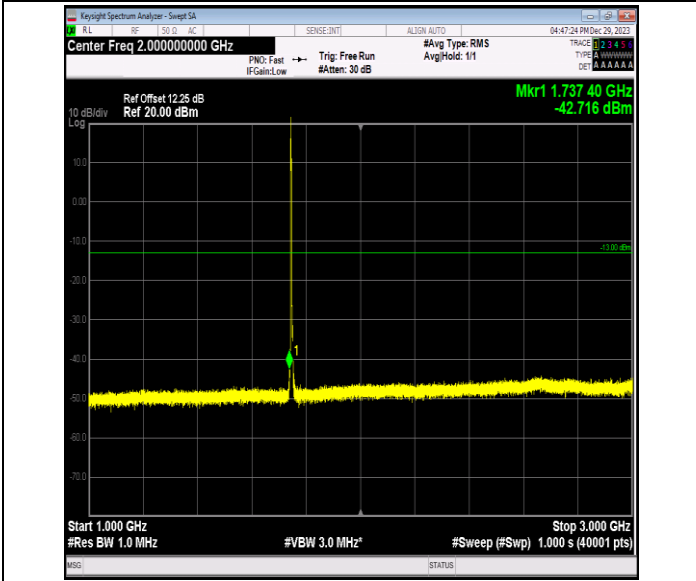

Band66_3MHz_16QAM_132322_1RB#0_0.15~30_0.15~30

Band66_3MHz_16QAM_132322_1RB#0_1000~3000_1000~3000
000