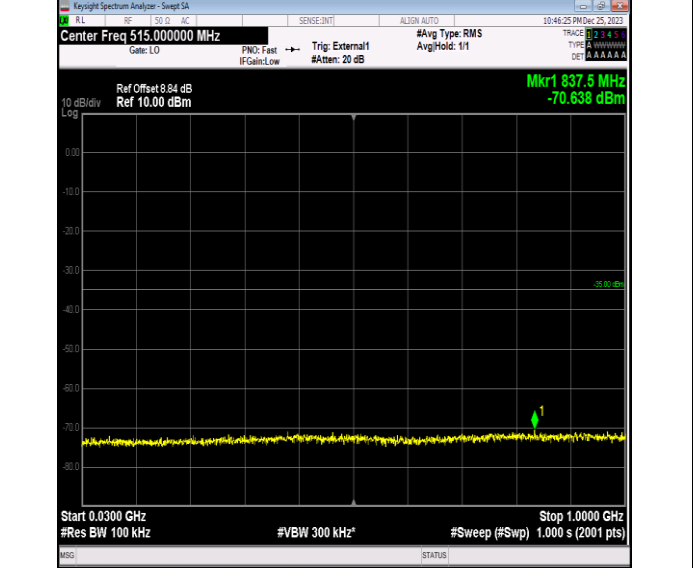

Band41_20MHz_64QAM_40140_1RB#0_0.009~0.15_0.009~
0.15

Band41_20MHz_64QAM_40140_1RB#0_30~1000_30~1000