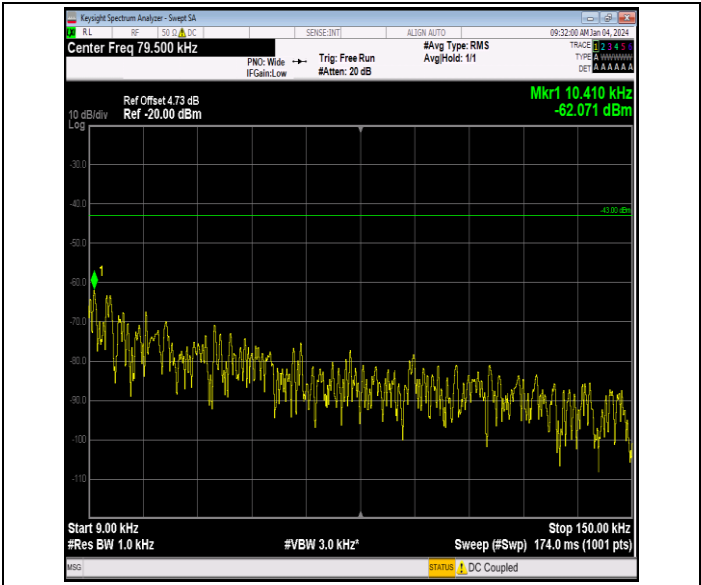

Band41_20MHz_64QAM_41140_1RB#0_1000~20000_1000~20000

Band66_1.4MHz_QPSK_131979_1RB#0_0.009~0.15_0.009~0.15