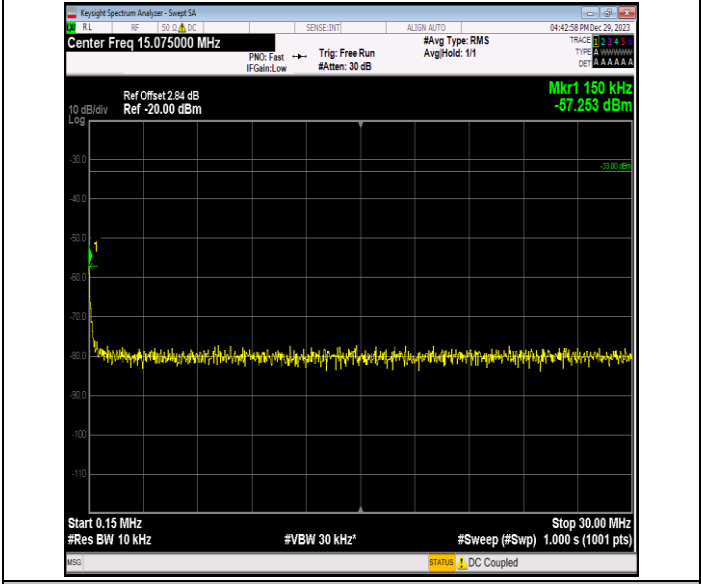

Band66_1.4MHz_64QAM_132665_1RB#0_3000~20000_3000~20000

Band66_3MHz_QPSK_131987_1RB#0_0.15~30_0.15~30