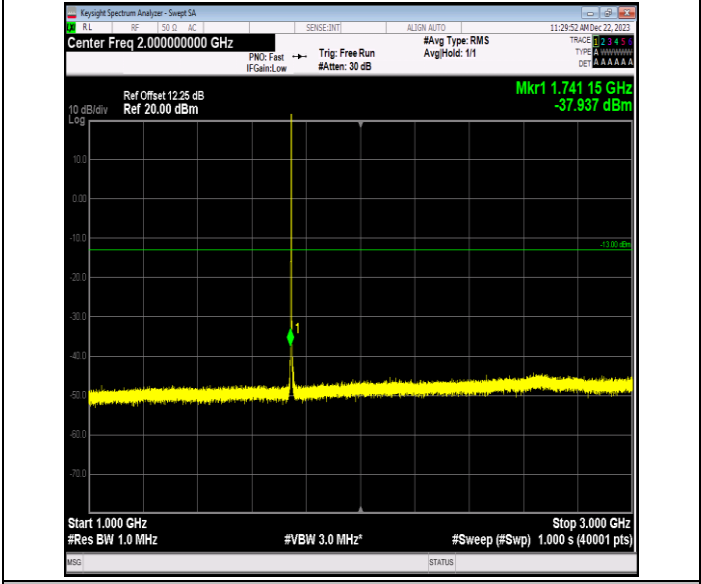

Band66_1.4MHz_64QAM_132322_1RB#0_0.15~30_0.15~30

Band66_1.4MHz_64QAM_132322_1RB#0_1000~3000_1000
~3000