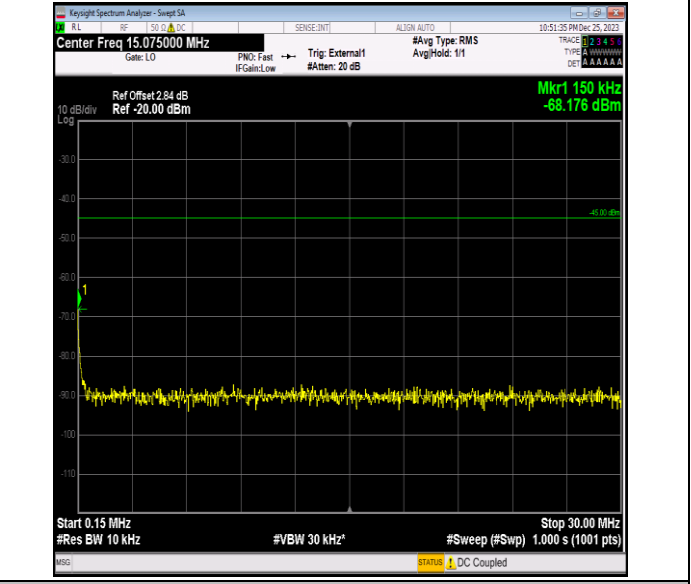

Band41_20MHz_64QAM_40140_1RB#0_20000~27000_20000~27000

Band41_20MHz_64QAM_40640_1RB#0_0.15~30_0.15~30