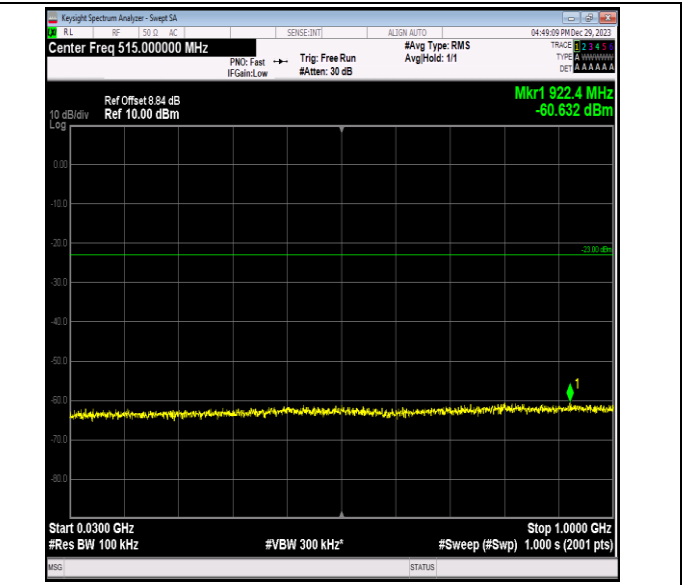

Band66_3MHz_QPSK_132657_1RB#0_0.009~0.15_0.009~0.15

Band66_3MHz_QPSK_132657_1RB#0_30~1000_30~1000