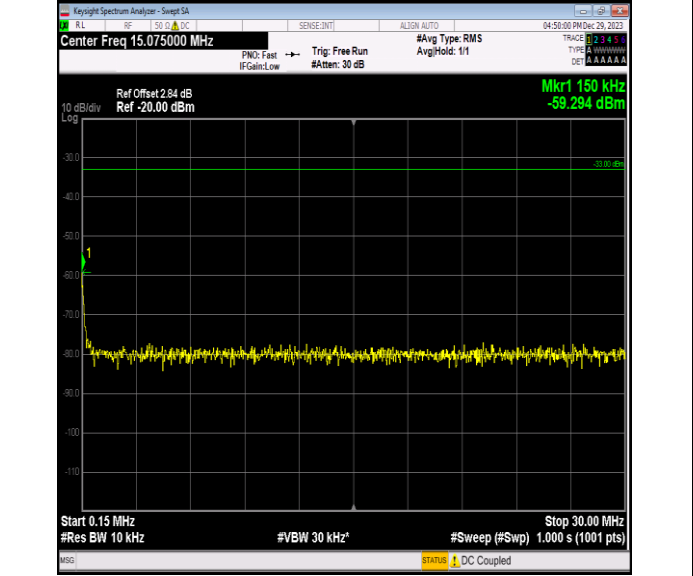

Band66_3MHz_16QAM_132322_1RB#0_3000~20000_3000~20000

Band66_3MHz_16QAM_132657_1RB#0_0.15~30_0.15~30