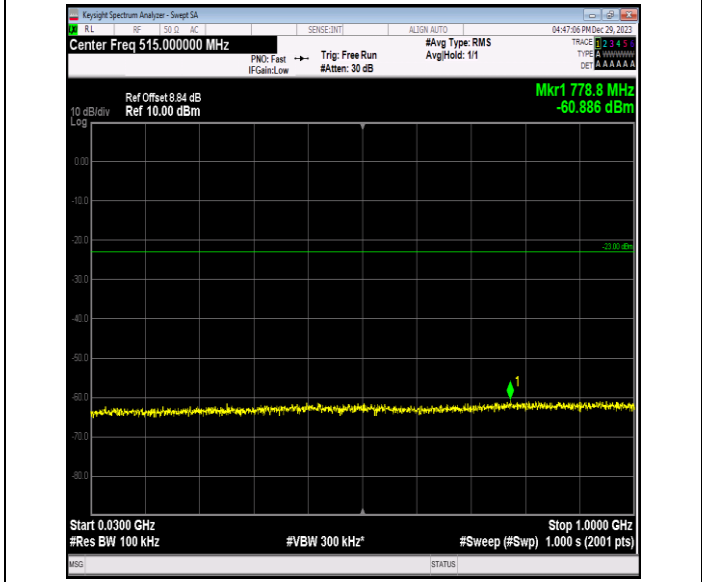

Band66_3MHz_16QAM_132322_1RB#0_0.009~0.15_0.009~0.15

Band66_3MHz_16QAM_132322_1RB#0_30~1000_30~1000