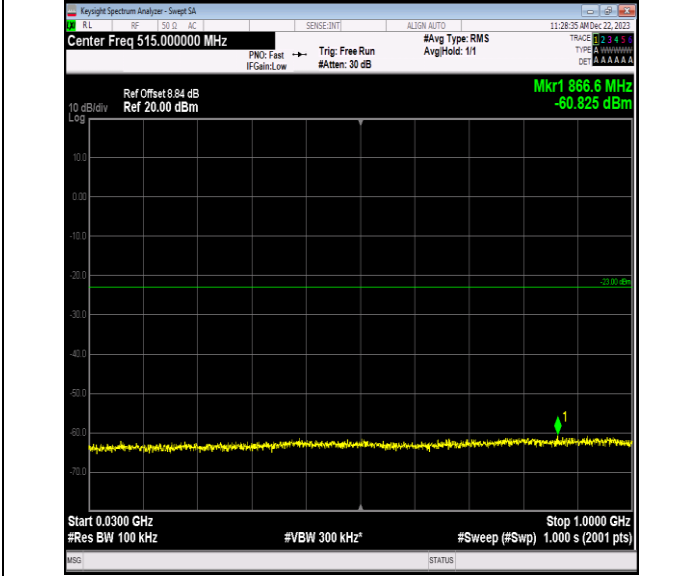

Band66_1.4MHz_16QAM_132322_1RB#0_0.009~0.15_0.009~0.15

Band66_1.4MHz_16QAM_132322_1RB#0_30~1000_30~1000