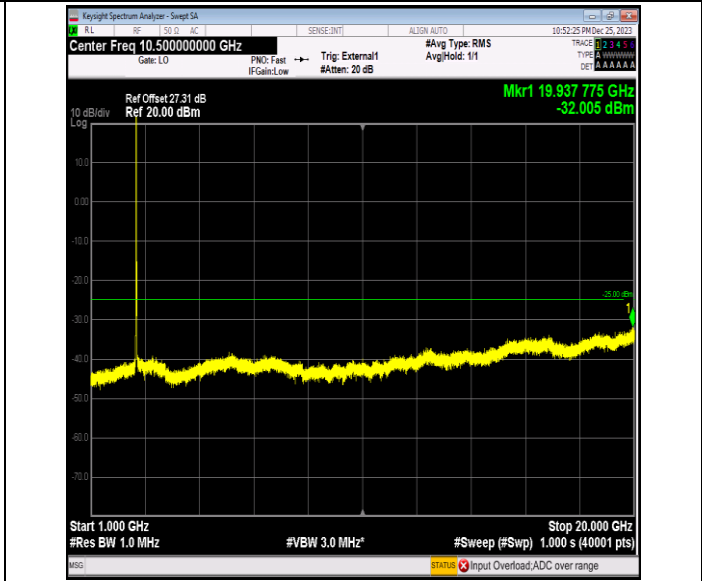

Band41_20MHz_64QAM_40640_1RB#0_0.15~30_0.15~30

Band41_20MHz_64QAM_40640_1RB#0_1000~20000_1000~20000