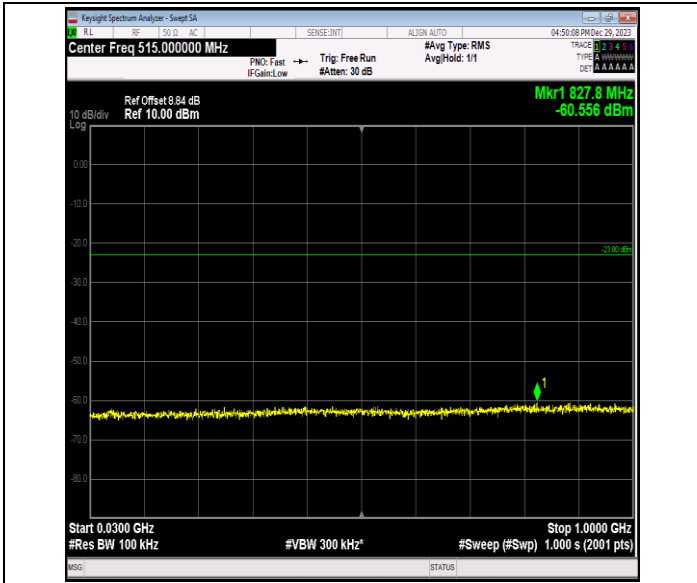

Band66\_3MHz\_16QAM\_132322\_1RB#0\_1000~3000\_1000~3000  
000

Band66\_3MHz\_16QAM\_132322\_1RB#0\_3000~20000\_3000~20000

Band66\_3MHz\_16QAM\_132657\_1RB#0\_0.009~0.15\_0.009~0.15

Band66\_3MHz\_16QAM\_132657\_1RB#0\_0.15~30\_0.15~30