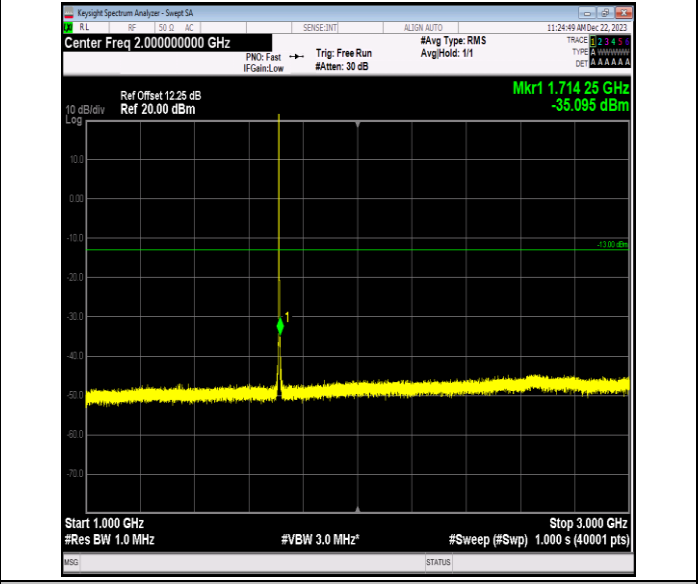

Band66_1.4MHz_QPSK_131979_1RB#0_0.15~30_0.15~30

Band66_1.4MHz_QPSK_131979_1RB#0_1000~3000_1000~3000