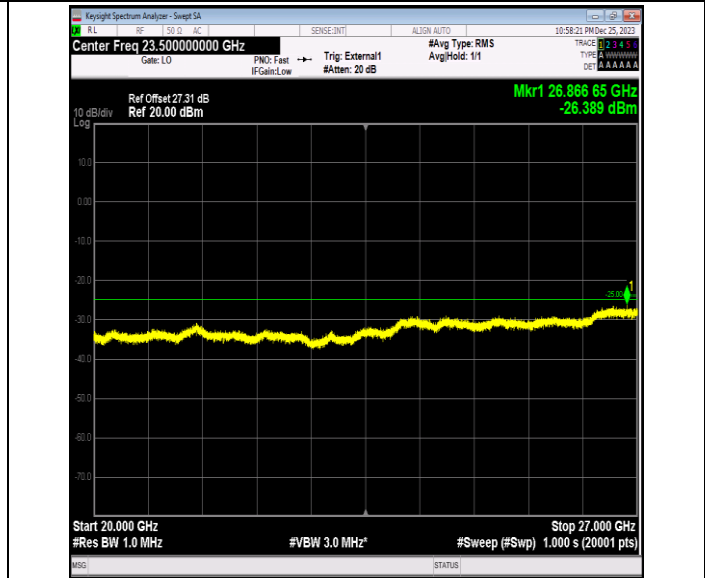

Band41_20MHz_64QAM_41140_1RB#0_30~1000_30~1000

Band41_20MHz_64QAM_41140_1RB#0_20000~27000_20000~27000