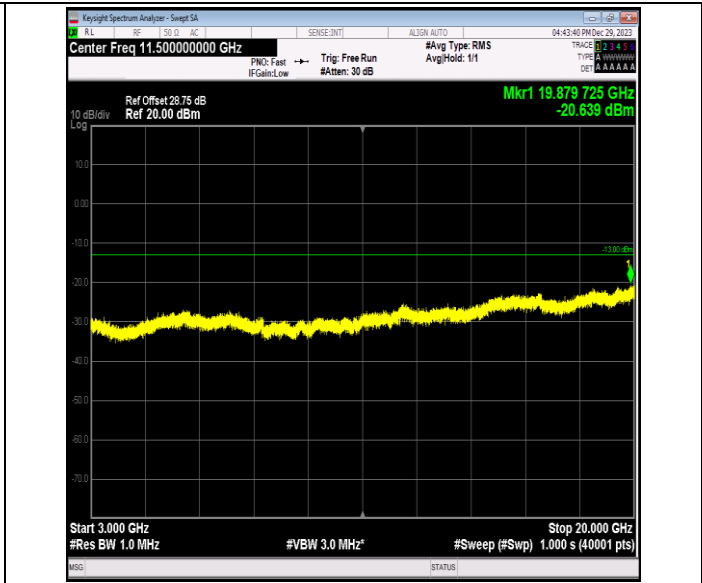

Band66_3MHz_QPSK_131987_1RB#0_30~1000_30~1000

Band66_3MHz_QPSK_131987_1RB#0_3000~20000_3000~2
0000