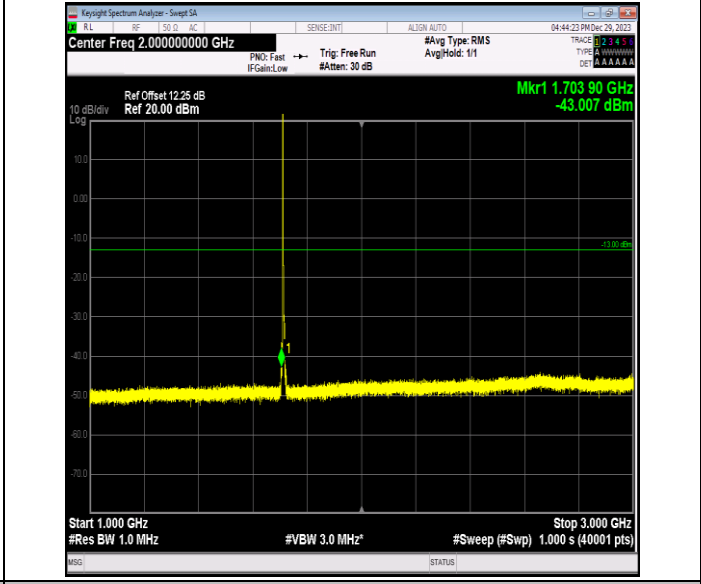

Band66_3MHz_16QAM_131987_1RB#0_0.15~30_0.15~30

Band66_3MHz_16QAM_131987_1RB#0_1000~3000_1000~3000