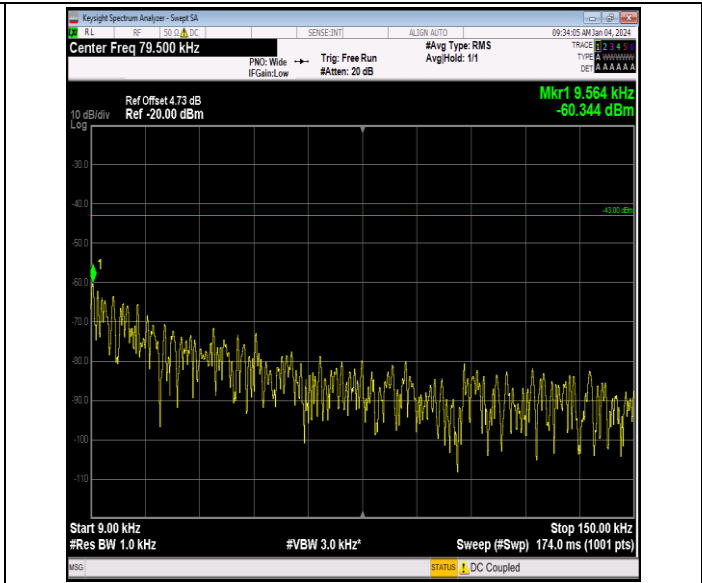

00

0000

Band66\_3MHz\_16QAM\_131987\_1RB#0\_0.009~0.15\_0.009~0.15

Band66\_3MHz\_16QAM\_131987\_1RB#0\_0.15~30\_0.15~30

Band66\_3MHz\_16QAM\_131987\_1RB#0\_30~1000\_30~1000

Band66\_3MHz\_16QAM\_131987\_1RB#0\_1000~3000\_1000~3000