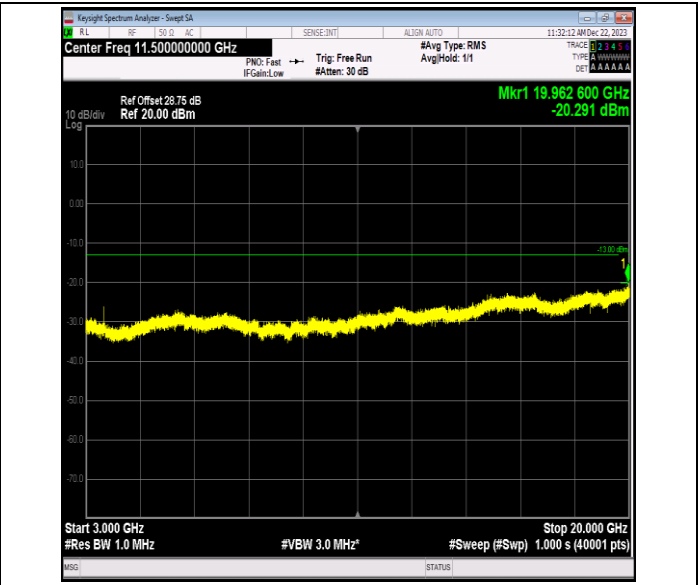

Band66_1.4MHz_16QAM_132665_1RB#0_30~1000_30~100
0

Band66_1.4MHz_16QAM_132665_1RB#0_3000~20000_3000
~20000