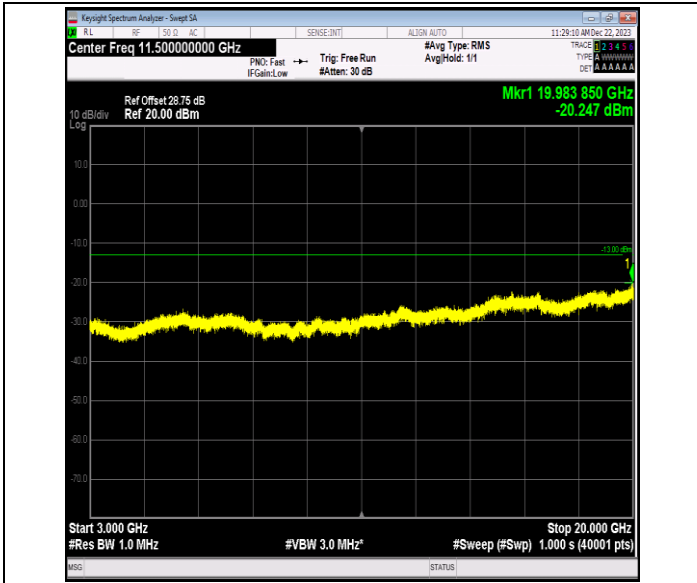

Band66_1.4MHz_16QAM_132322_1RB#0_30~1000_30~1000

Band66_1.4MHz_16QAM_132322_1RB#0_3000~20000_3000
~20000