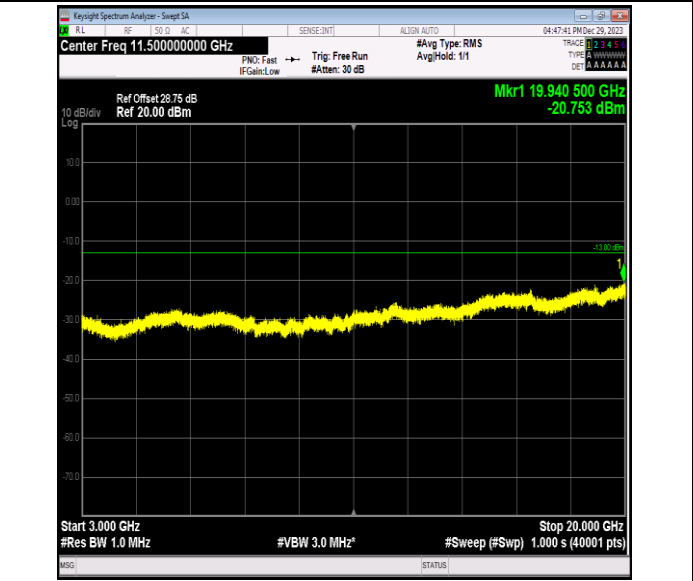

Band66_3MHz_16QAM_132322_1RB#0_30~1000_30~1000

Band66_3MHz_16QAM_132322_1RB#0_3000~20000_3000~20000