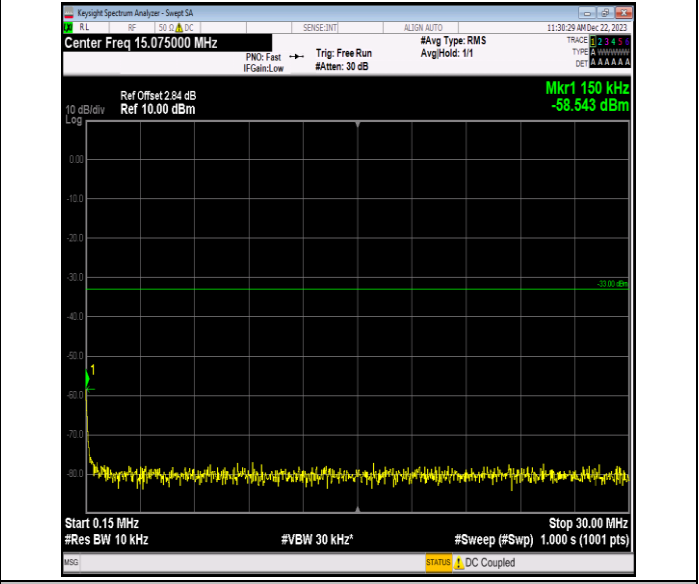

Band66_1.4MHz_QPSK_132322_1RB#0_3000~20000_3000~20000

Band66_1.4MHz_QPSK_132665_1RB#0_0.15~30_0.15~30