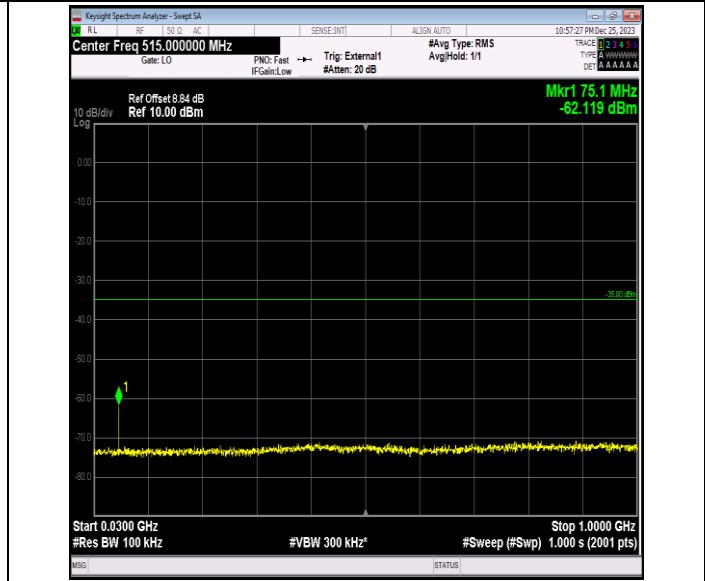

Band41_20MHz_64QAM_41140_1RB#0_0.009~0.15_0.009~0.15

Band41_20MHz_64QAM_41140_1RB#0_30~1000_30~1000