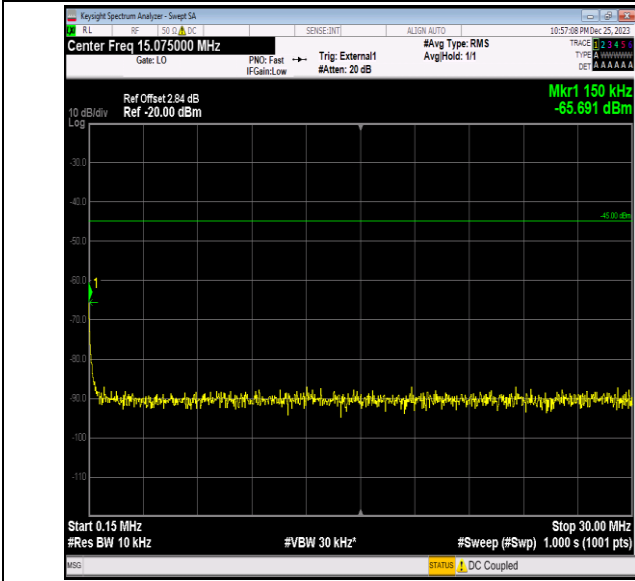

Band41_20MHz_64QAM_40640_1RB#0_20000~27000_20000~27000

Band41_20MHz_64QAM_41140_1RB#0_0.15~30_0.15~30