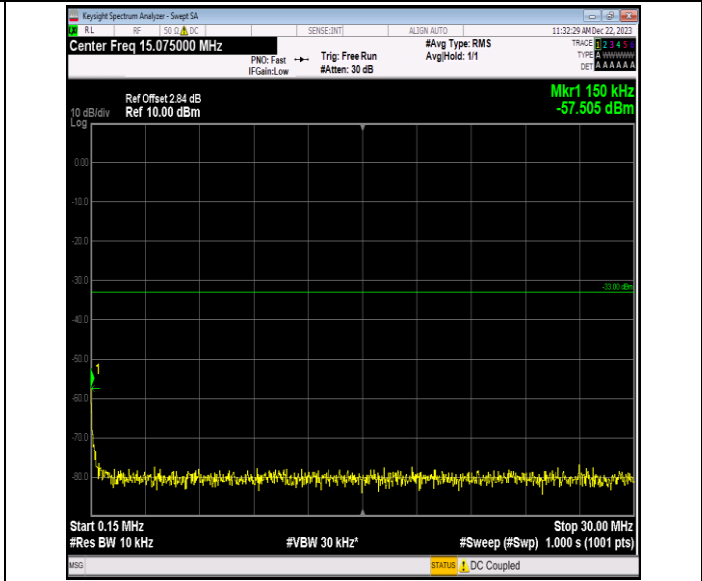

Band66\_1.4MHz\_64QAM\_132322\_1RB#0\_0.15~30\_0.15~30

Band66\_1.4MHz\_64QAM\_132322\_1RB#0\_30~1000\_30~100  
0

Band66\_1.4MHz\_64QAM\_132322\_1RB#0\_1000~3000\_1000  
~3000

Band66\_1.4MHz\_64QAM\_132322\_1RB#0\_3000~20000\_3000  
~20000