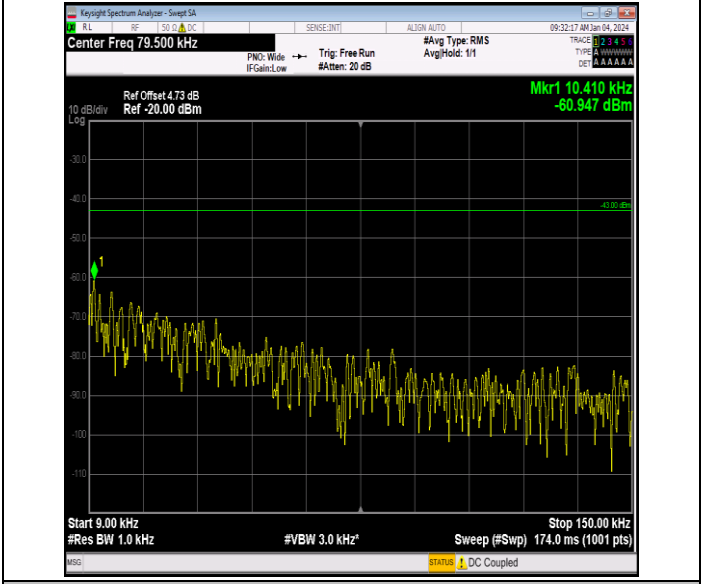

Band66_1.4MHz_16QAM_132665_1RB#0_1000~3000_1000
~3000

Band66_1.4MHz_64QAM_131979_1RB#0_0.009~0.15_0.009
~0.15