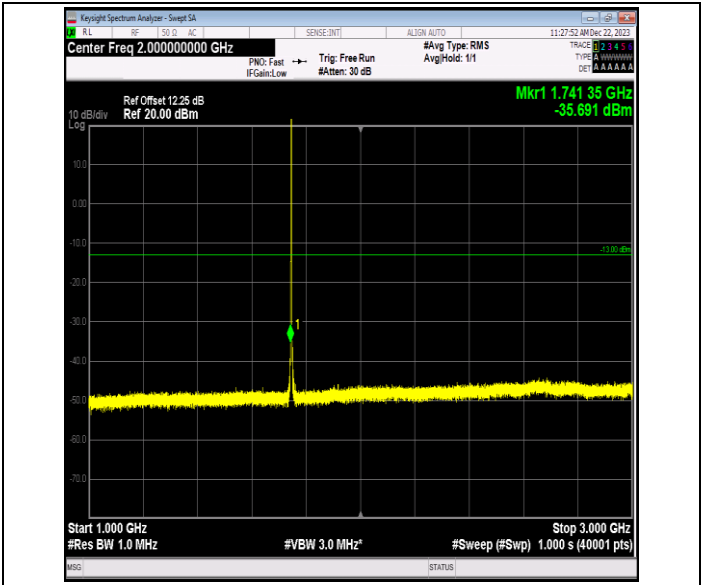

Band66\_1.4MHz\_QPSK\_131979\_1RB#0\_3000~20000\_3000~20000

Band66\_1.4MHz\_QPSK\_132322\_1RB#0\_0.009~0.15\_0.009~0.15

Band66\_1.4MHz\_QPSK\_132322\_1RB#0\_0.15~30\_0.15~30

Band66\_1.4MHz\_QPSK\_132322\_1RB#0\_30~1000\_30~1000