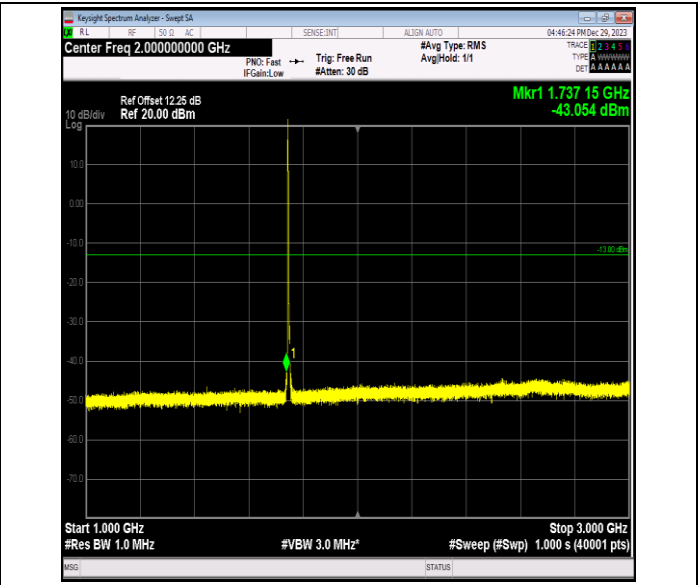

Band66_3MHz_QPSK_132322_1RB#0_1000~3000_1000~3000