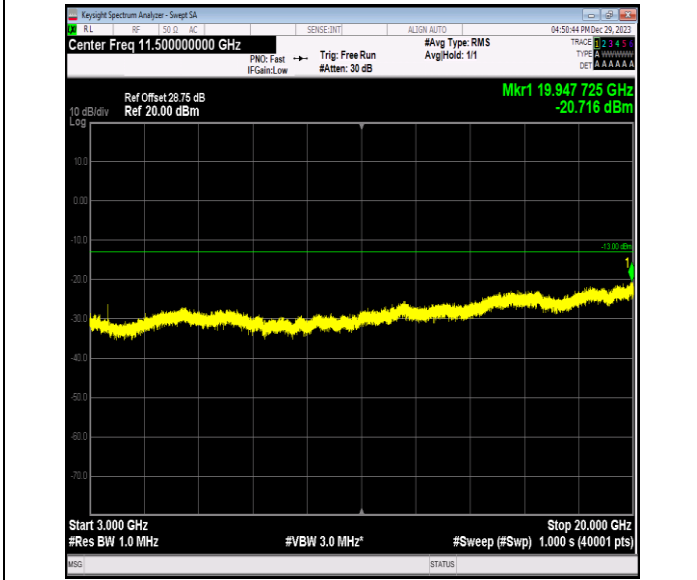

Band66_3MHz_16QAM_132657_1RB#0_30~1000_30~1000

Band66_3MHz_16QAM_132657_1RB#0_3000~20000_3000~20000