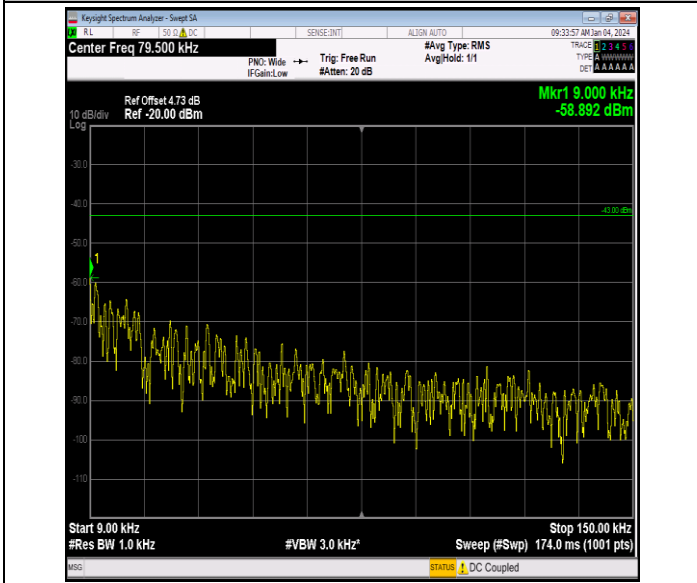

Band66_3MHz_QPSK_131987_1RB#0_1000~3000_1000~30
00

Band66_3MHz_QPSK_132322_1RB#0_0.009~0.15_0.009~0.
15