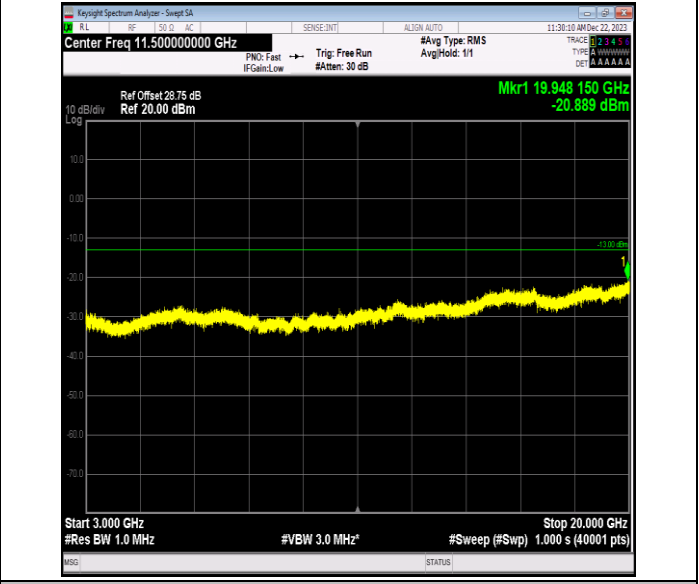

Band66_1.4MHz_64QAM_132322_1RB#0_30~1000_30~100
0

Band66_1.4MHz_64QAM_132322_1RB#0_3000~20000_3000
~20000