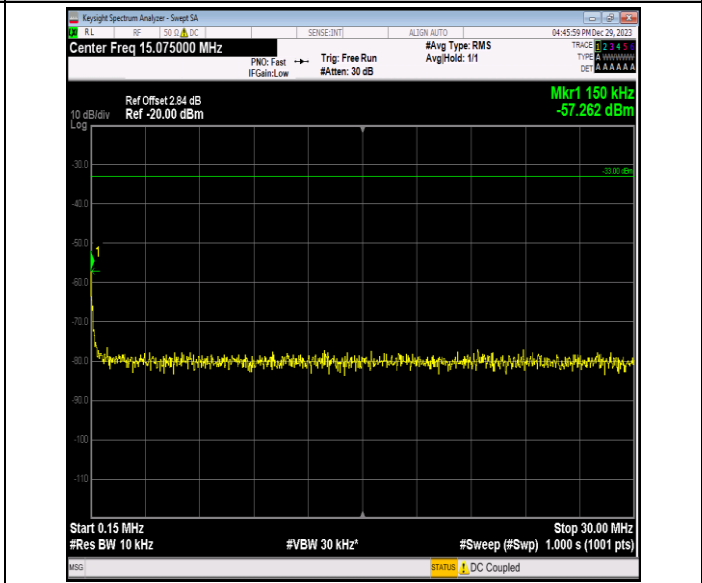

Band66_3MHz_QPSK_131987_1RB#0_3000~20000_3000~2
0000

Band66_3MHz_QPSK_132322_1RB#0_0.15~30_0.15~30