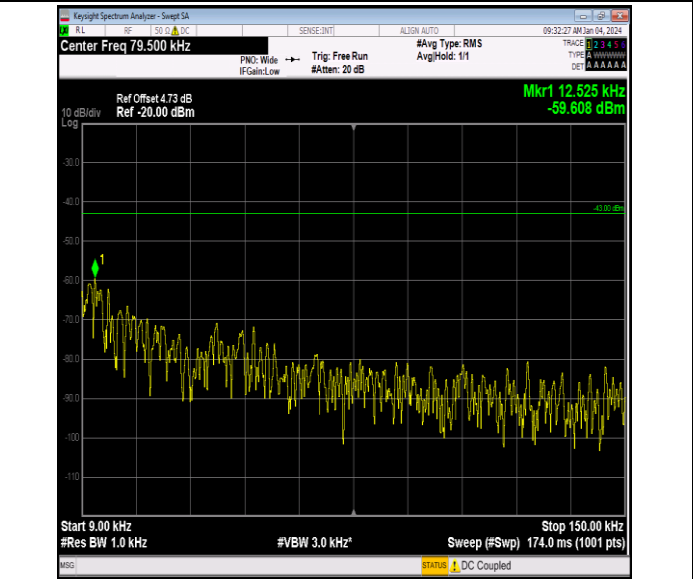

Band66_1.4MHz_QPSK_131979_1RB#0_1000~3000_1000~3000

Band66_1.4MHz_QPSK_132322_1RB#0_0.009~0.15_0.009~0.15