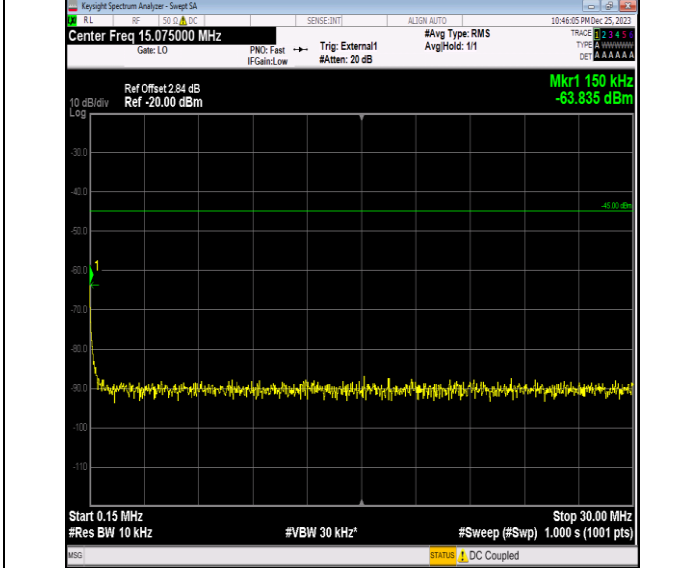

Band41_20MHz_16QAM_41140_1RB#0_20000~27000_2000
0~27000

Band41_20MHz_64QAM_40140_1RB#0_0.15~30_0.15~30