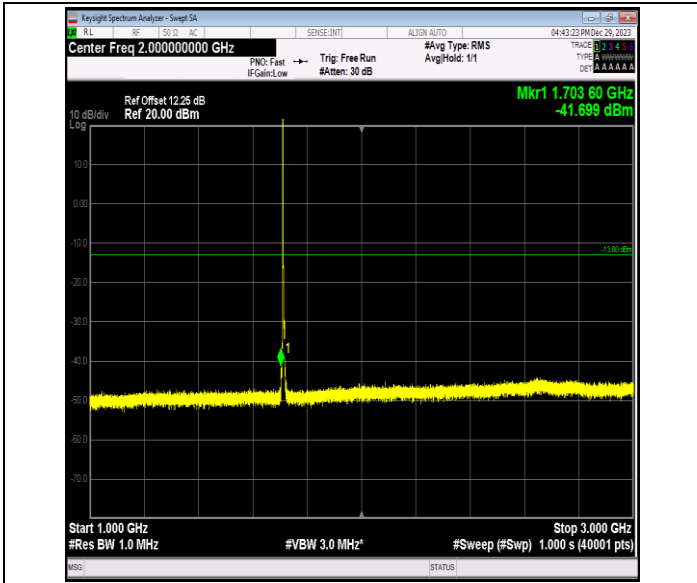

Band66_3MHz_QPSK_131987_1RB#0_0.15~30_0.15~30

Band66_3MHz_QPSK_131987_1RB#0_1000~3000_1000~30
00