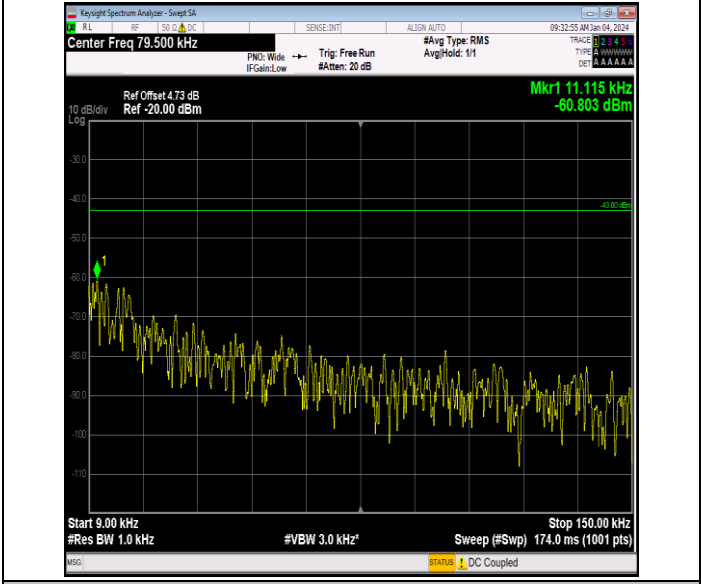

Band66_1.4MHz_QPSK_132322_1RB#0_1000~3000_1000~3000

Band66_1.4MHz_QPSK_132665_1RB#0_0.009~0.15_0.009~0.15