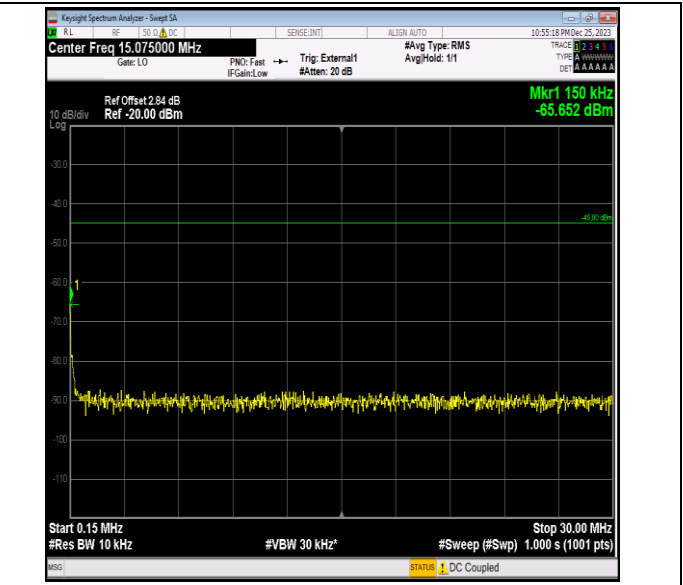

Band41\_20MHz\_16QAM\_40640\_1RB#0\_0.15~30.0\_0.15~30

Band41\_20MHz\_16QAM\_40640\_1RB#0\_30~1000\_30~1000

Band41\_20MHz\_16QAM\_40640\_1RB#0\_1000~20000\_1000~20000

Band41\_20MHz\_16QAM\_40640\_1RB#0\_20000~27000\_20000~27000