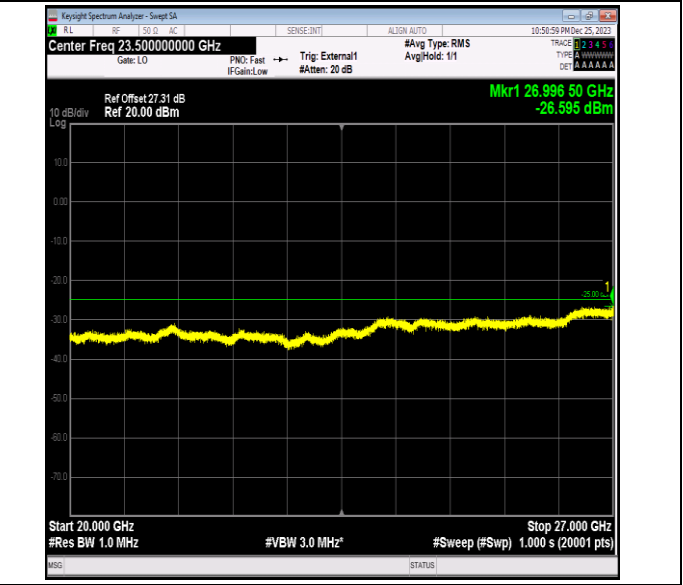

Band41\_20MHz\_16QAM\_40640\_1RB#0\_0.15~30.0\_0.15~30

Band41\_20MHz\_16QAM\_40640\_1RB#0\_30~1000\_30~1000

Band41\_20MHz\_16QAM\_40640\_1RB#0\_1000~20000\_1000~20000

Band41\_20MHz\_16QAM\_40640\_1RB#0\_20000~27000\_20000~27000