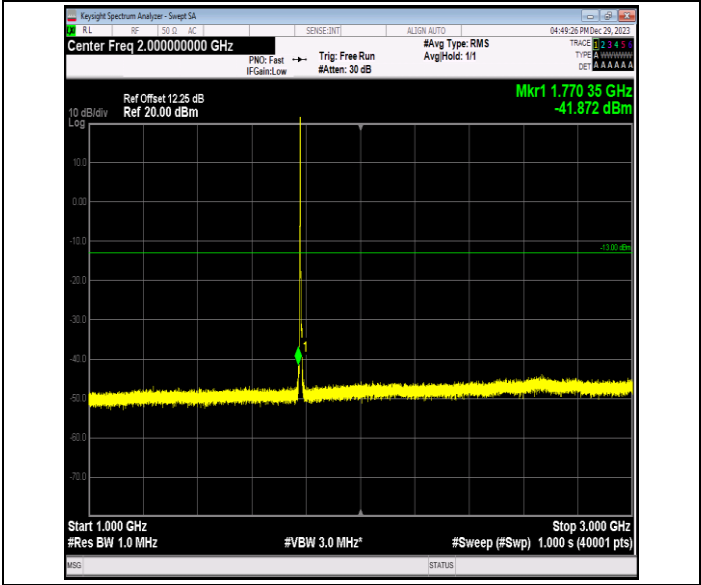

Band66_3MHz_QPSK_132657_1RB#0_0.15~30_0.15~30

Band66_3MHz_QPSK_132657_1RB#0_1000~3000_1000~30

00

0000