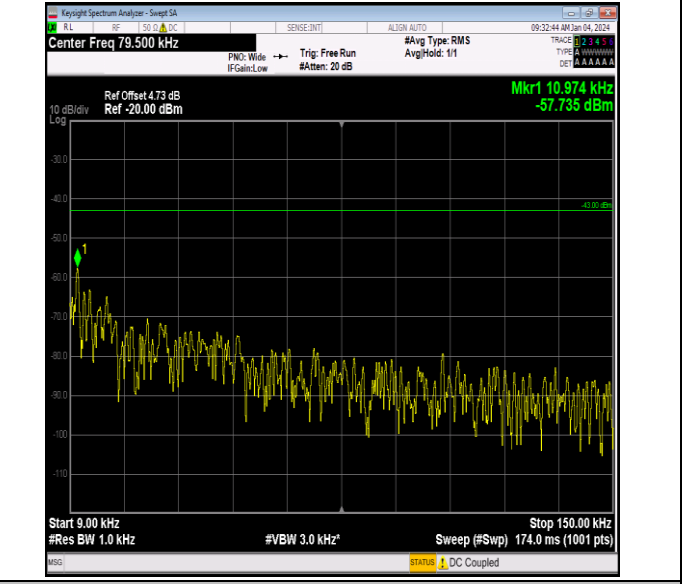

Band66_1.4MHz_64QAM_131979_1RB#0_1000~3000_1000
~3000

Band66_1.4MHz_64QAM_132322_1RB#0_0.009~0.15_0.009
~0.15