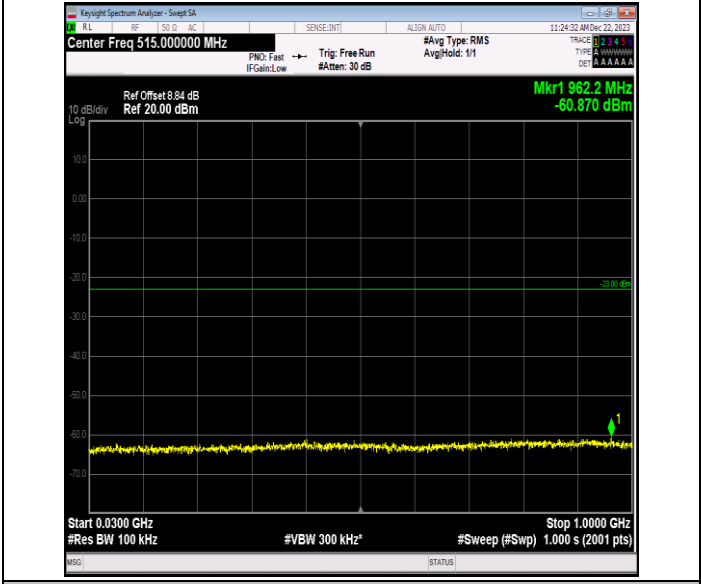

Band66_1.4MHz_QPSK_131979_1RB#0_0.009~0.15_0.009~0.15

Band66_1.4MHz_QPSK_131979_1RB#0_30~1000_30~1000