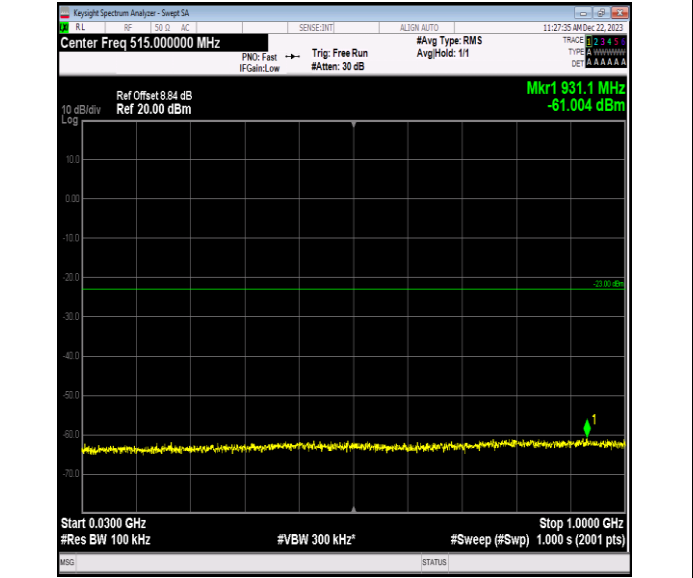

Band66_1.4MHz_QPSK_132322_1RB#0_0.009~0.15_0.009~0.15

Band66_1.4MHz_QPSK_132322_1RB#0_30~1000_30~1000