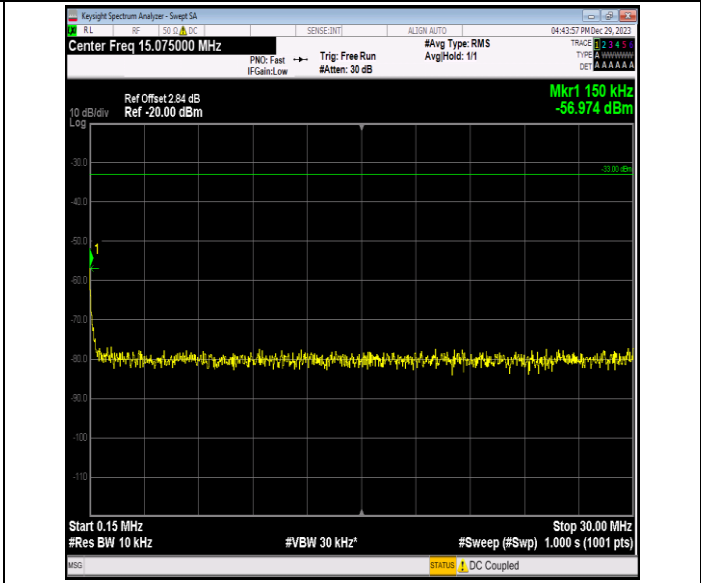

Band66_3MHz_16QAM_131987_1RB#0_0.15~30_0.15~30