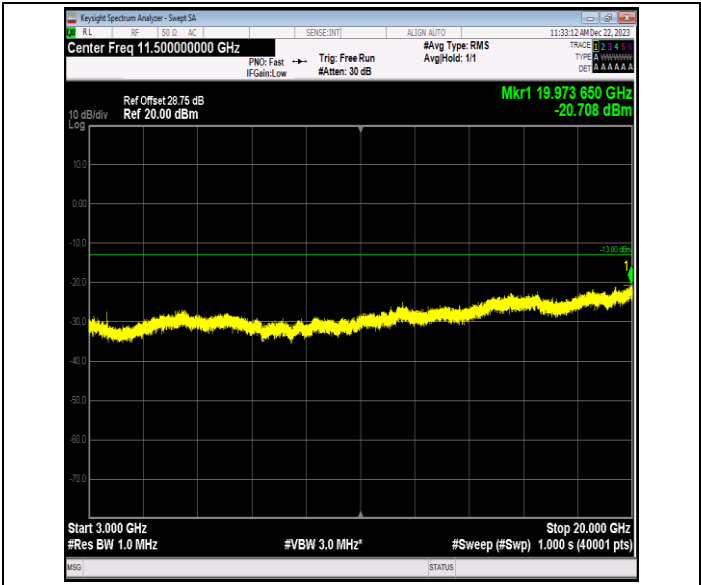

Band66_1.4MHz_64QAM_132665_1RB#0_30~1000_30~1000

Band66_1.4MHz_64QAM_132665_1RB#0_1000~3000_1000~3000

Band66_1.4MHz_64QAM_132665_1RB#0_3000~20000_3000~20000