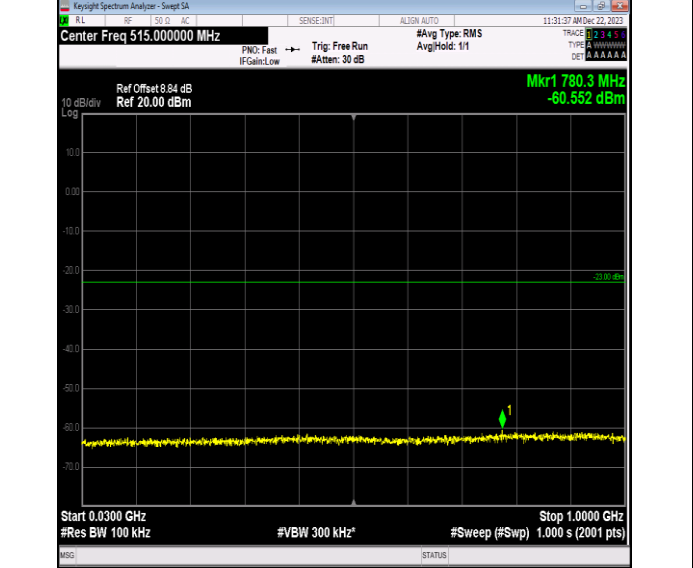

Band66_1.4MHz_16QAM_132665_1RB#0_0.009~0.15_0.009
~0.15

Band66_1.4MHz_16QAM_132665_1RB#0_30~1000_30~100
0