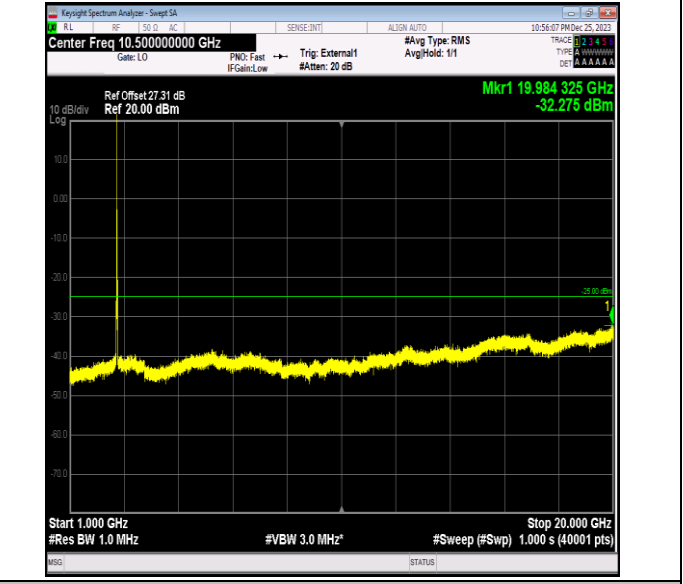

Band41\_20MHz\_16QAM\_40640\_1RB#0\_0.15~30.0\_0.15~30

Band41\_20MHz\_16QAM\_40640\_1RB#0\_30~1000\_30~1000

Band41\_20MHz\_16QAM\_40640\_1RB#0\_1000~20000\_1000~20000

Band41\_20MHz\_16QAM\_40640\_1RB#0\_20000~27000\_20000~27000

Band41\_20MHz\_16QAM\_41140\_1RB#0\_0.009~0.15\_0.009~0.15

Band41\_20MHz\_16QAM\_41140\_1RB#0\_0.15~30\_0.15~30

Band41\_20MHz\_16QAM\_41140\_1RB#0\_30~1000\_30~1000

Band41\_20MHz\_16QAM\_41140\_1RB#0\_1000~20000\_1000~20000