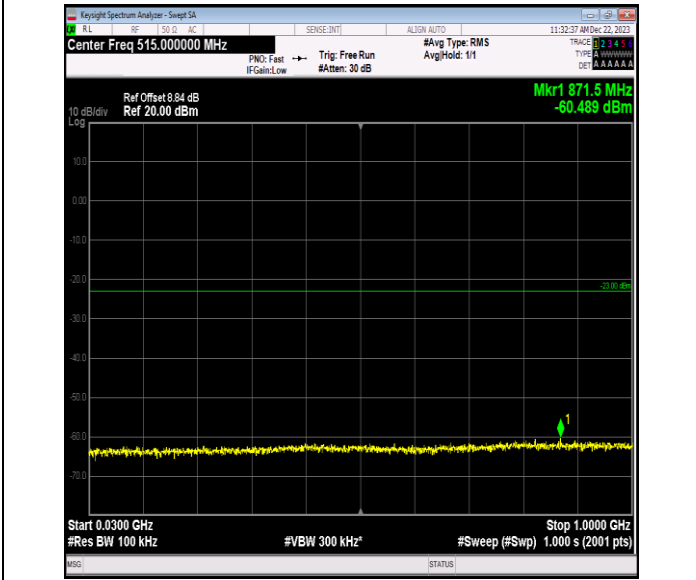

Band66_1.4MHz_64QAM_132665_1RB#0_0.009~0.15_0.009~0.15

Band66_1.4MHz_64QAM_132665_1RB#0_30~1000_30~1000