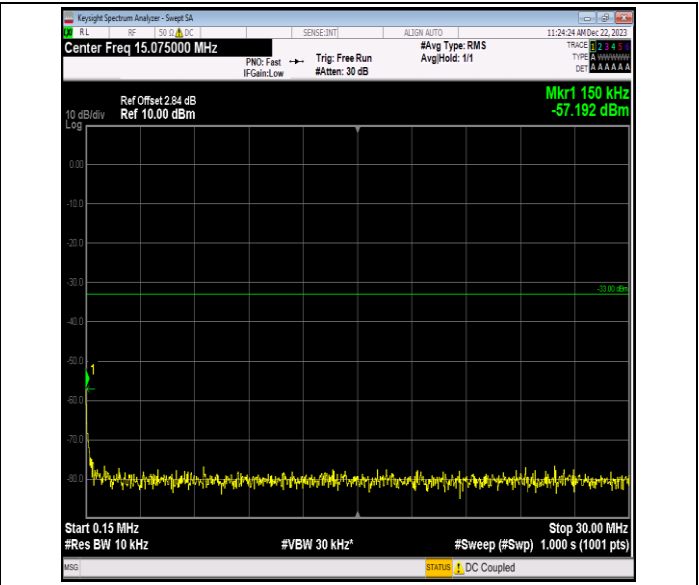

Band41_20MHz_64QAM_41140_1RB#0_20000~27000_20000~27000

Band66_1.4MHz_QPSK_131979_1RB#0_0.15~30_0.15~30