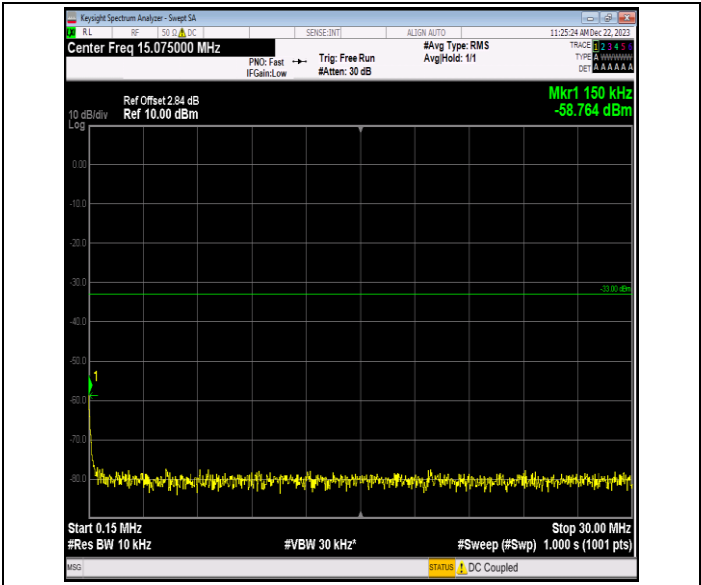

Band66_1.4MHz_QPSK_132665_1RB#0_3000~20000_3000~20000

Band66_1.4MHz_16QAM_131979_1RB#0_0.15~30_0.15~30