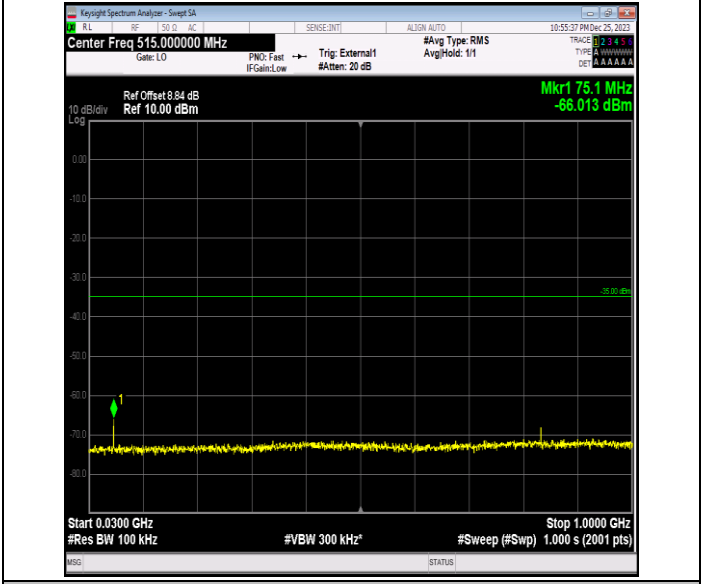

Band41_20MHz_16QAM_41140_1RB#0_0.009~0.15_0.009~0.15

Band41_20MHz_16QAM_41140_1RB#0_30~1000_30~1000