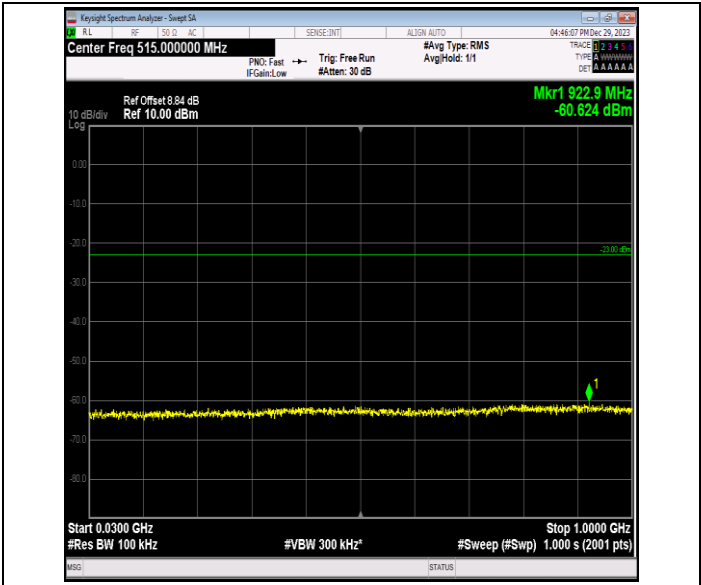

Band66_3MHz_QPSK_132322_1RB#0_0.009~0.15_0.009~0.
15

Band66_3MHz_QPSK_132322_1RB#0_0.15~30_0.15~30

Band66_3MHz_QPSK_132322_1RB#0_30~1000_30~1000