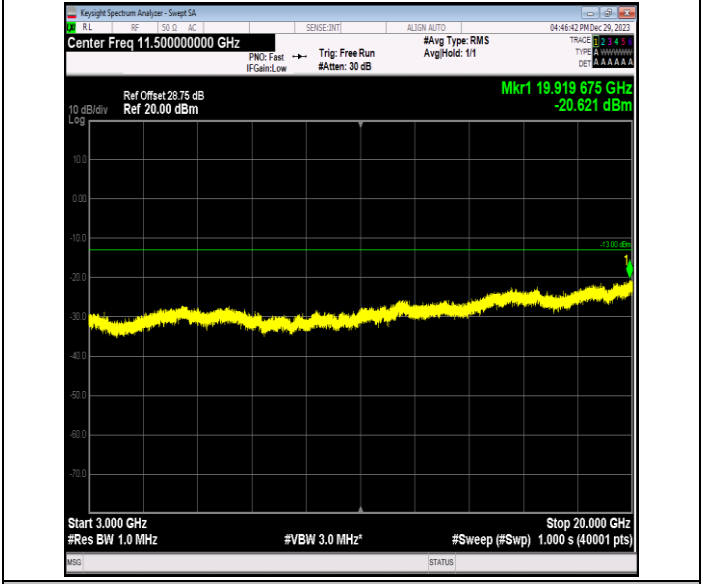

Band66_3MHz_QPSK_132322_1RB#0_30~1000_30~1000

Band66_3MHz_QPSK_132322_1RB#0_3000~20000_3000~20000