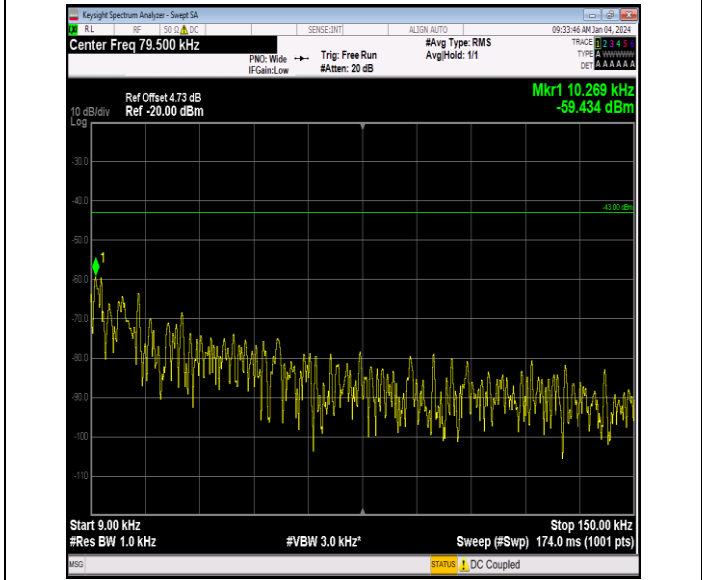

Band66_3MHz_16QAM_132657_1RB#0_1000~3000_1000~3000

Band66_3MHz_64QAM_131987_1RB#0_0.009~0.15_0.009~0.15