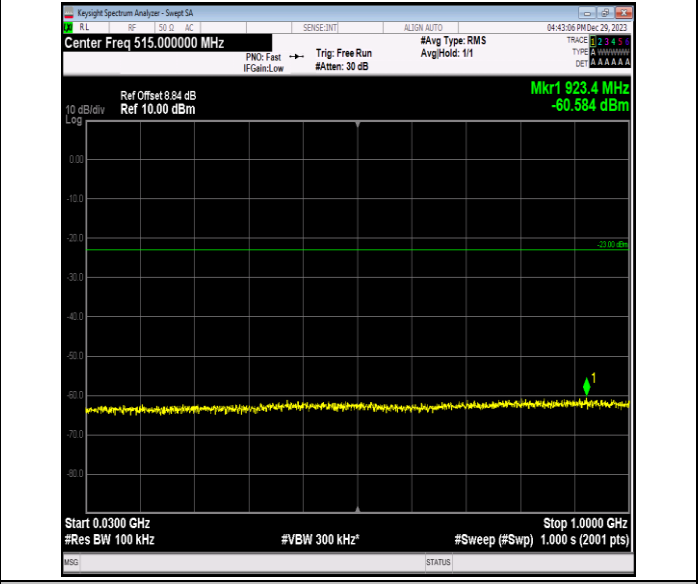

Band66_3MHz_QPSK_131987_1RB#0_0.009~0.15_0.009~0.15
15

Band66_3MHz_QPSK_131987_1RB#0_30~1000_30~1000