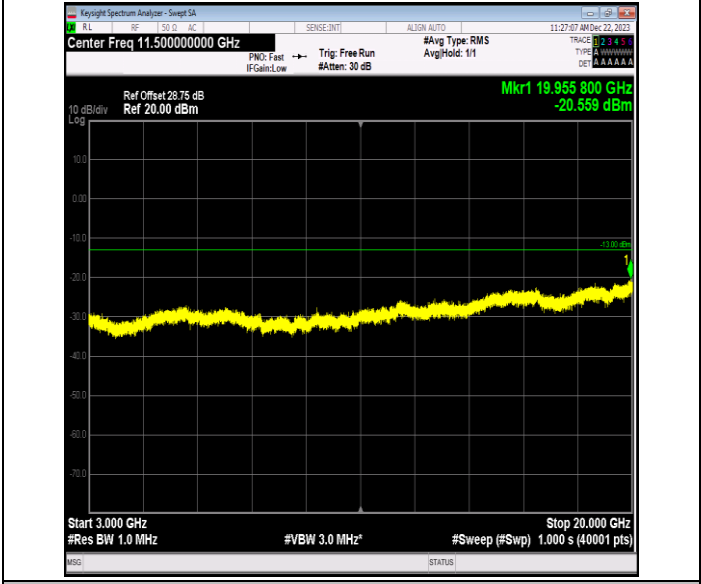

Band66_1.4MHz_64QAM_131979_1RB#0_30~1000_30~100
0

Band66_1.4MHz_64QAM_131979_1RB#0_3000~20000_3000
~20000