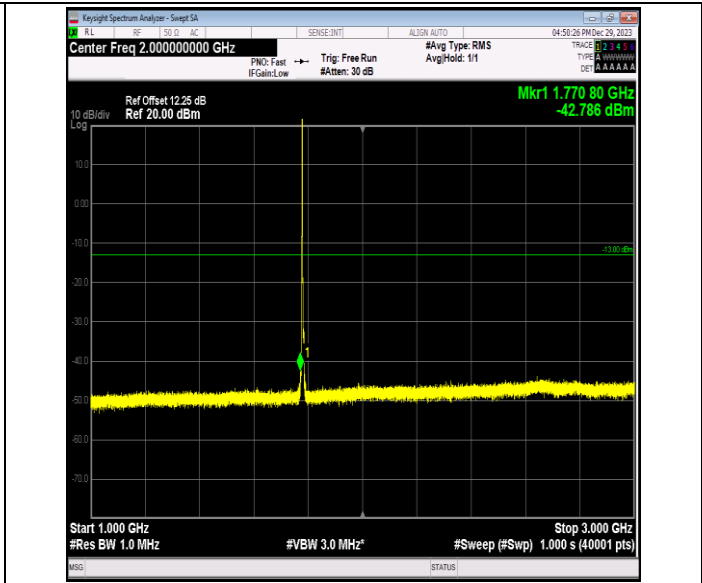

Band66\_3MHz\_16QAM\_132322\_1RB#0\_1000~3000\_1000~3000  
000

Band66\_3MHz\_16QAM\_132322\_1RB#0\_3000~20000\_3000~20000

Band66\_3MHz\_16QAM\_132657\_1RB#0\_0.009~0.15\_0.009~0.15

Band66\_3MHz\_16QAM\_132657\_1RB#0\_0.15~30\_0.15~30