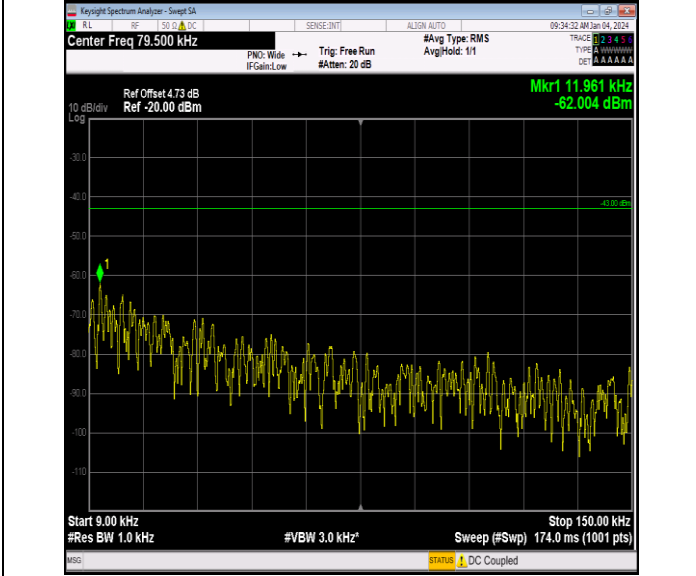

Band66_3MHz_16QAM_132322_1RB#0_1000~3000_1000~3000
000

Band66_3MHz_16QAM_132657_1RB#0_0.009~0.15_0.009~0.15