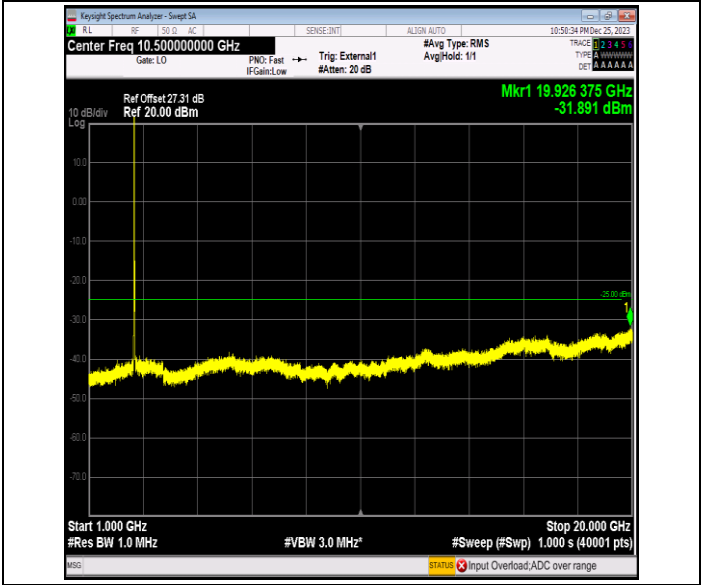

Band41\_20MHz\_16QAM\_40640\_1RB#0\_0.15~30.0\_0.15~30

Band41\_20MHz\_16QAM\_40640\_1RB#0\_30~1000\_30~1000

Band41\_20MHz\_16QAM\_40640\_1RB#0\_1000~20000\_1000~20000

Band41\_20MHz\_16QAM\_40640\_1RB#0\_20000~27000\_20000~27000