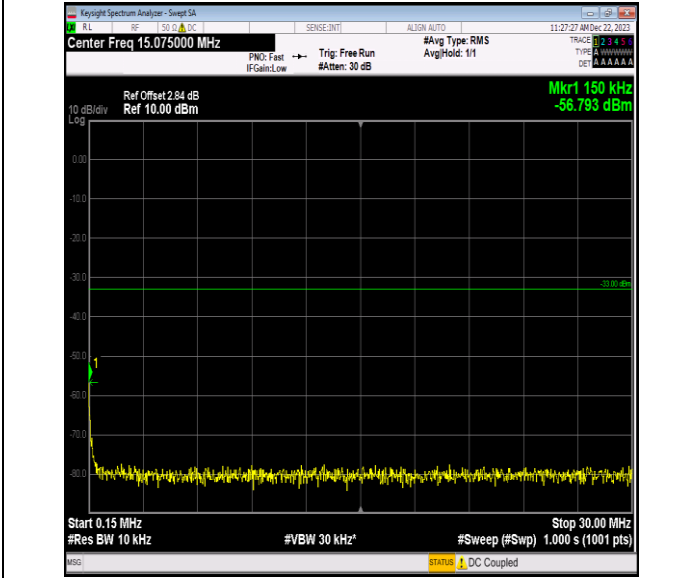

Band66_1.4MHz_QPSK_131979_1RB#0_3000~20000_3000~20000

Band66_1.4MHz_QPSK_132322_1RB#0_0.15~30_0.15~30