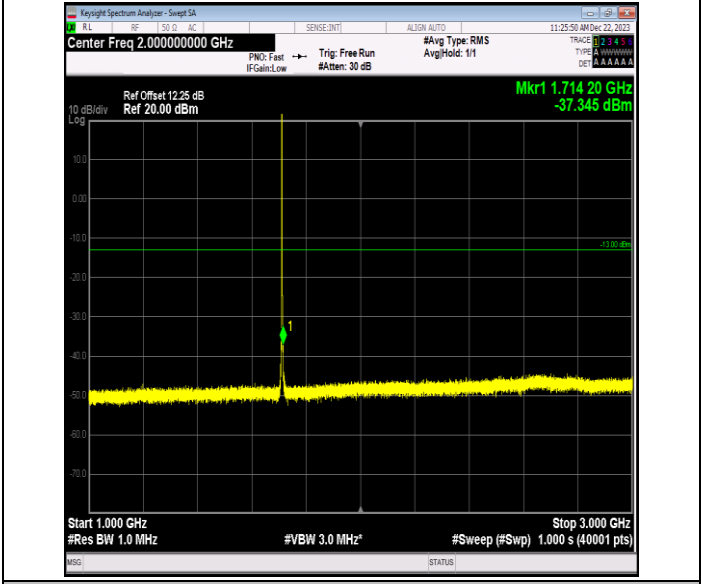

Band66_1.4MHz_16QAM_131979_1RB#0_0.15~30_0.15~30

Band66_1.4MHz_16QAM_131979_1RB#0_1000~3000_1000
~3000