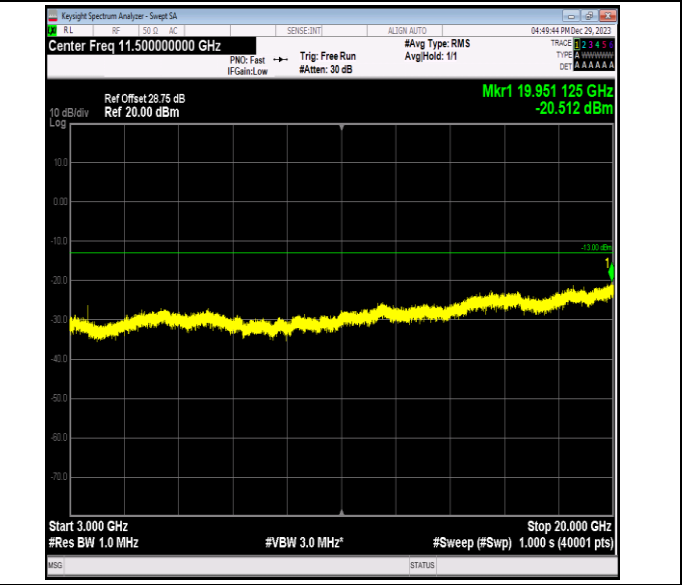

Band66_3MHz_QPSK_132657_1RB#0_30~1000_30~1000

Band66_3MHz_QPSK_132657_1RB#0_3000~20000_3000~2

00

0000