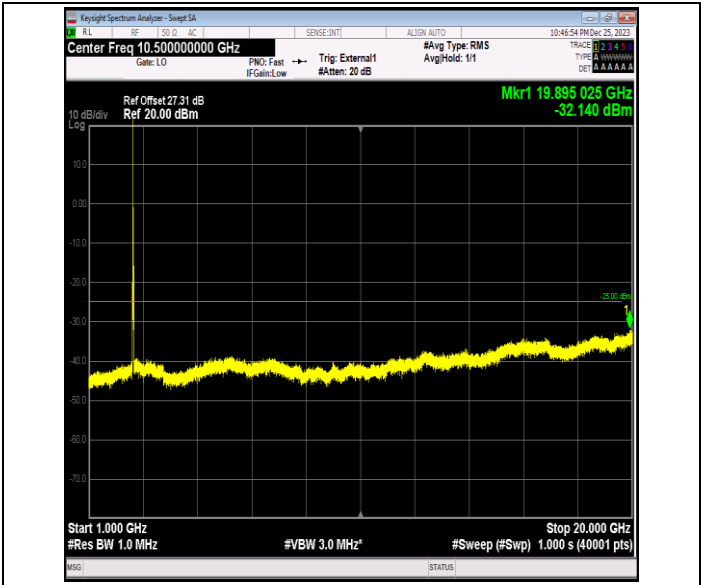

Band41_20MHz_64QAM_40140_1RB#0_0.15~30_0.15~30

Band41_20MHz_64QAM_40140_1RB#0_1000~20000_1000~20000