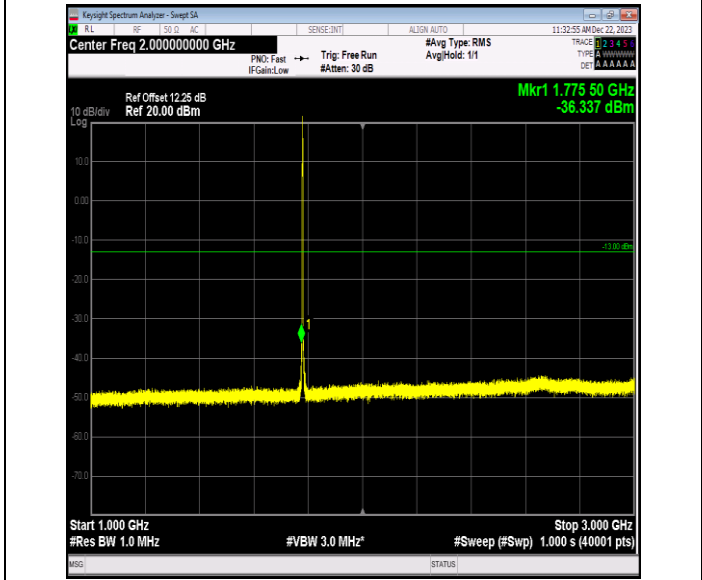

Band66_1.4MHz_64QAM_132665_1RB#0_0.15~30_0.15~30

Band66_1.4MHz_64QAM_132665_1RB#0_1000~3000_1000~3000