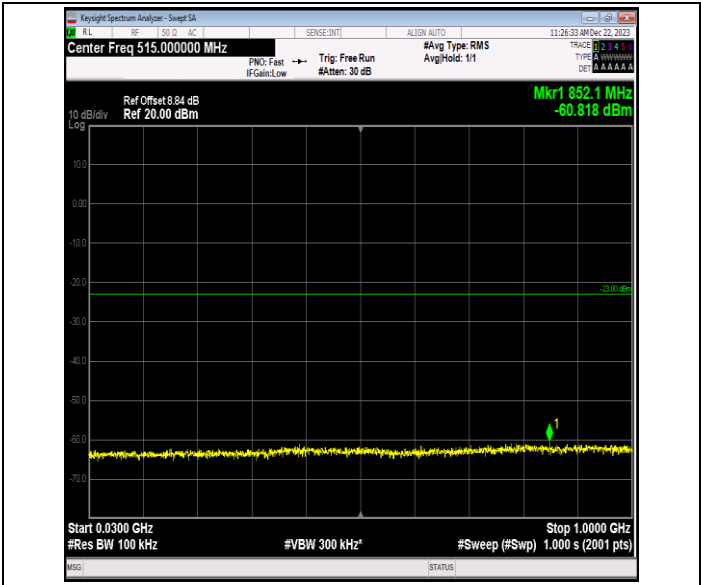

Band66_1.4MHz_64QAM_131979_1RB#0_0.009~0.15_0.009
~0.15

Band66_1.4MHz_64QAM_131979_1RB#0_30~1000_30~100
0