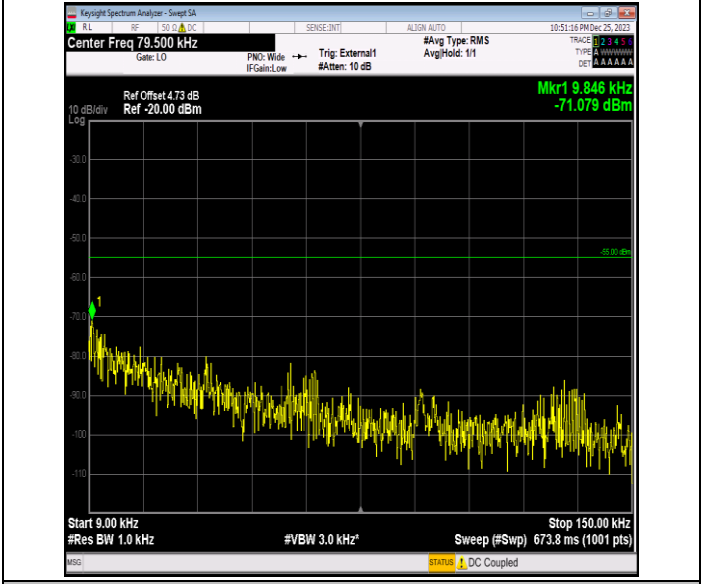

Band41_20MHz_64QAM_40140_1RB#0_1000~20000_1000~20000

Band41_20MHz_64QAM_40640_1RB#0_0.009~0.15_0.009~0.15