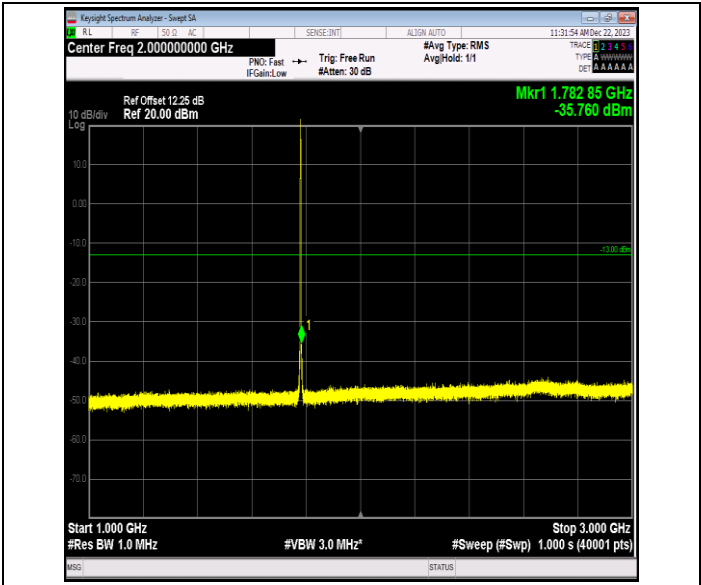

Band66_1.4MHz_16QAM_132665_1RB#0_0.15~30_0.15~30

Band66_1.4MHz_16QAM_132665_1RB#0_1000~3000_1000
~3000