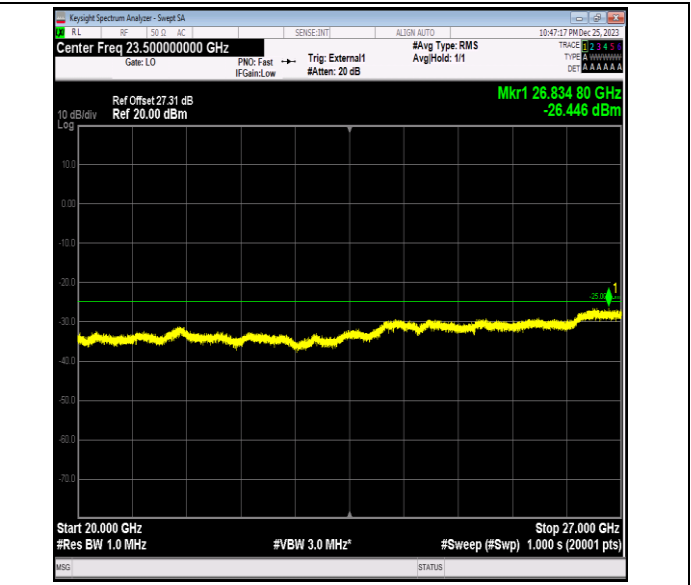

Band41_20MHz_64QAM_40140_1RB#0_30~1000_30~1000

Band41_20MHz_64QAM_40140_1RB#0_20000~27000_20000~27000