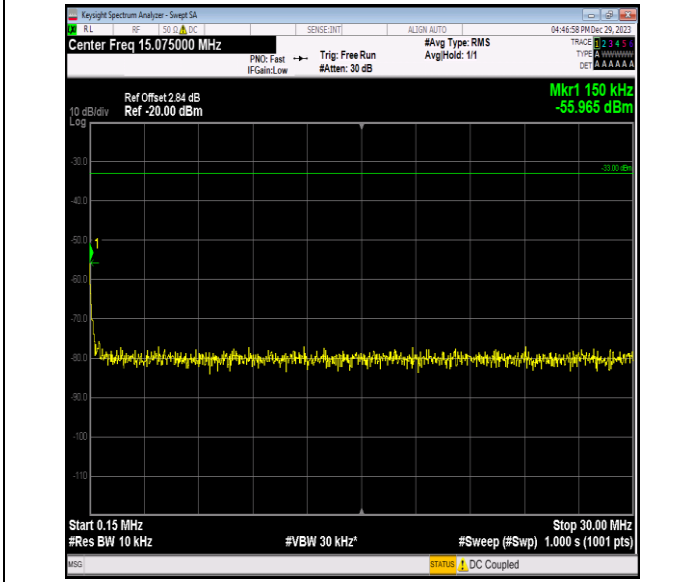

Band66_3MHz_16QAM_131987_1RB#0_3000~20000_3000~20000

Band66_3MHz_16QAM_132322_1RB#0_0.15~30_0.15~30