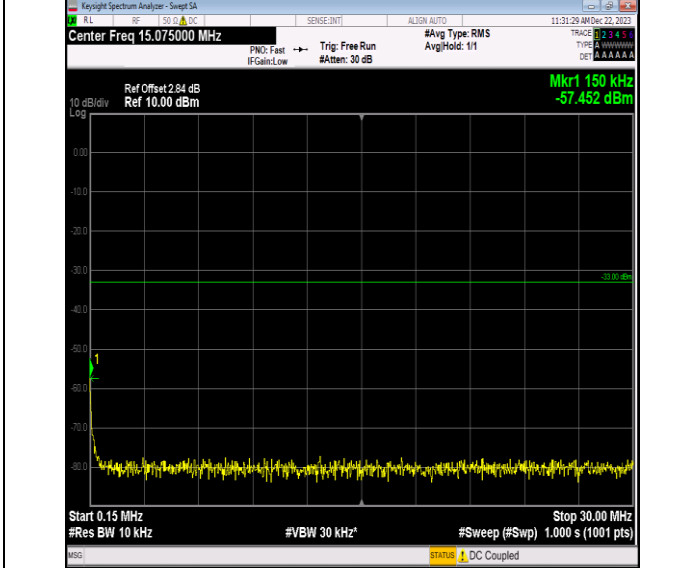

Band66_1.4MHz_16QAM_132322_1RB#0_3000~20000_3000
~20000

Band66_1.4MHz_16QAM_132665_1RB#0_0.15~30_0.15~30