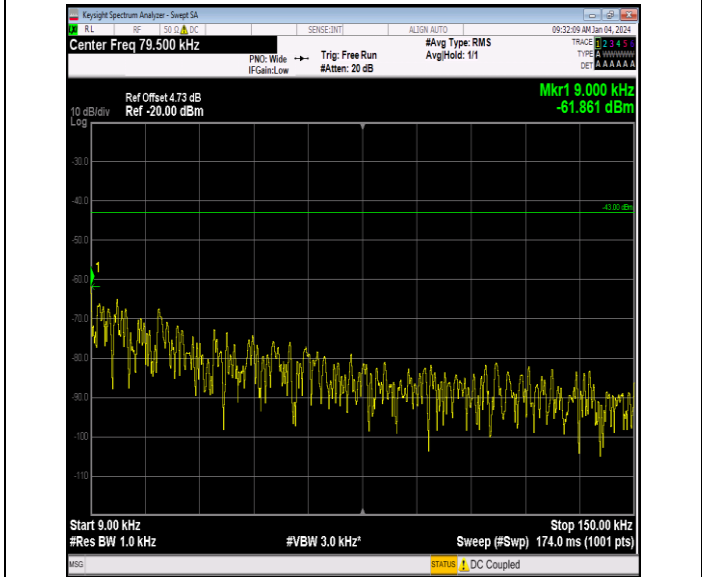

Band66_1.4MHz_QPSK_132665_1RB#0_1000~3000_1000~3000

Band66_1.4MHz_16QAM_131979_1RB#0_0.009~0.15_0.009~0.15