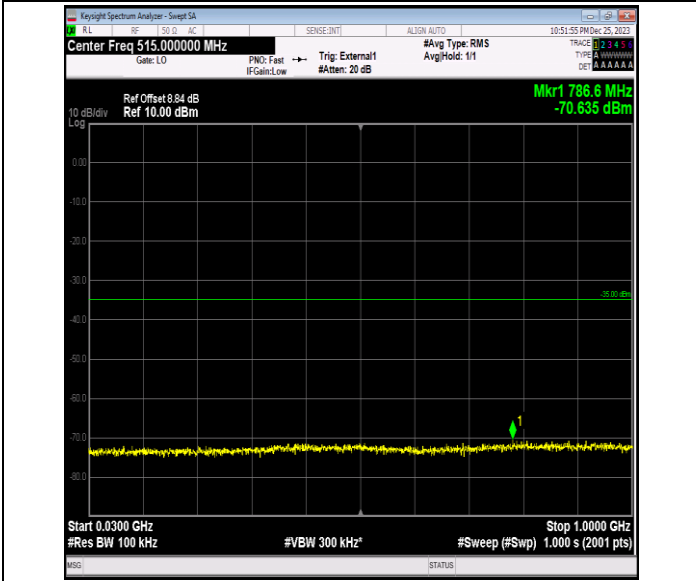

Band41_20MHz_64QAM_40640_1RB#0_0.009~0.15_0.009~0.15

Band41_20MHz_64QAM_40640_1RB#0_30~1000_30~1000