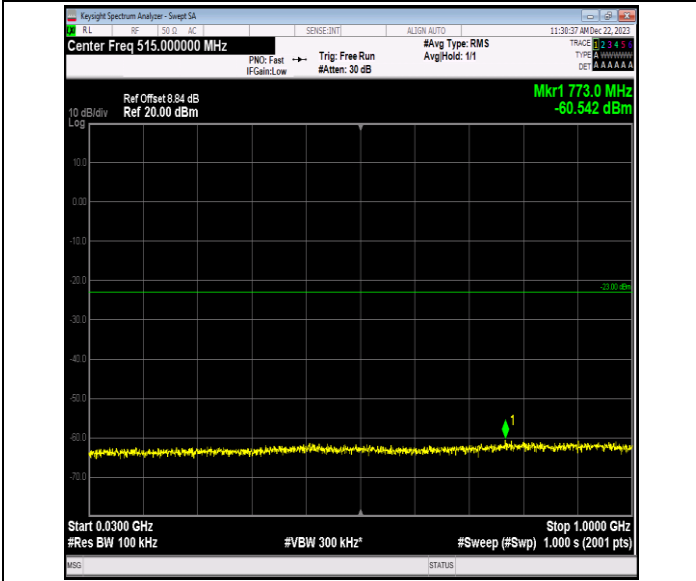

Band66_1.4MHz_QPSK_132665_1RB#0_0.009~0.15_0.009~0.15

Band66_1.4MHz_QPSK_132665_1RB#0_30~1000_30~1000