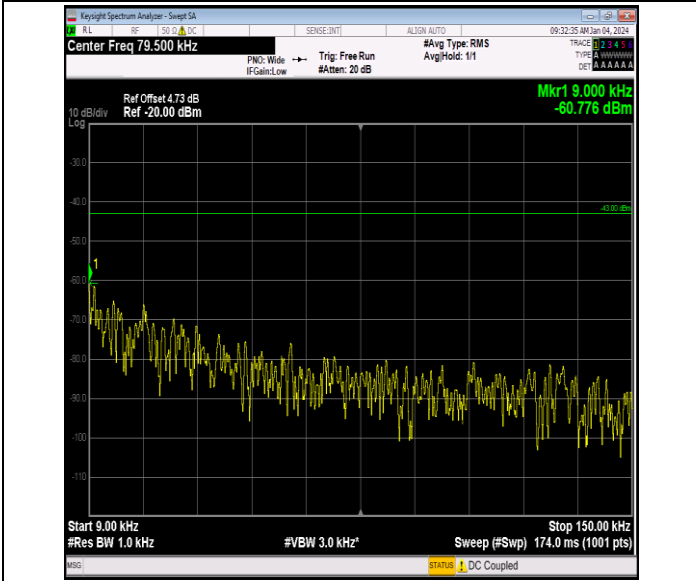

Band66_1.4MHz_16QAM_131979_1RB#0_1000~3000_1000
~3000

Band66_1.4MHz_16QAM_132322_1RB#0_0.009~0.15_0.009~0.15