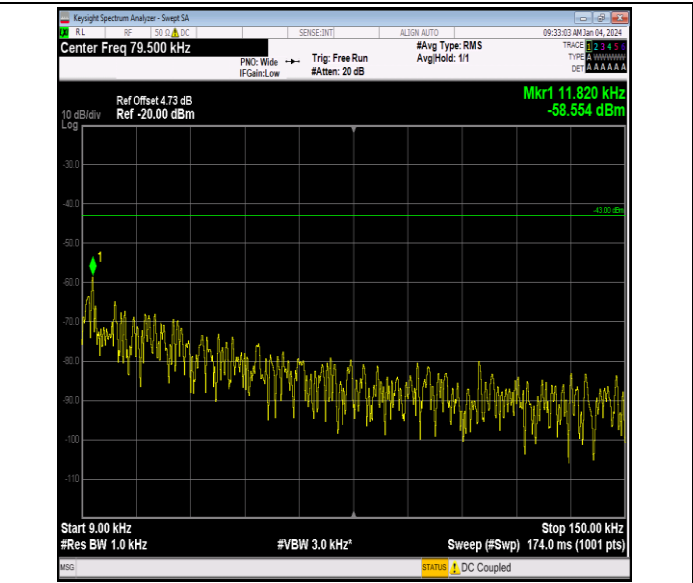

Band66_1.4MHz_16QAM_132322_1RB#0_1000~3000_1000~3000

Band66_1.4MHz_16QAM_132665_1RB#0_0.009~0.15_0.009
~0.15