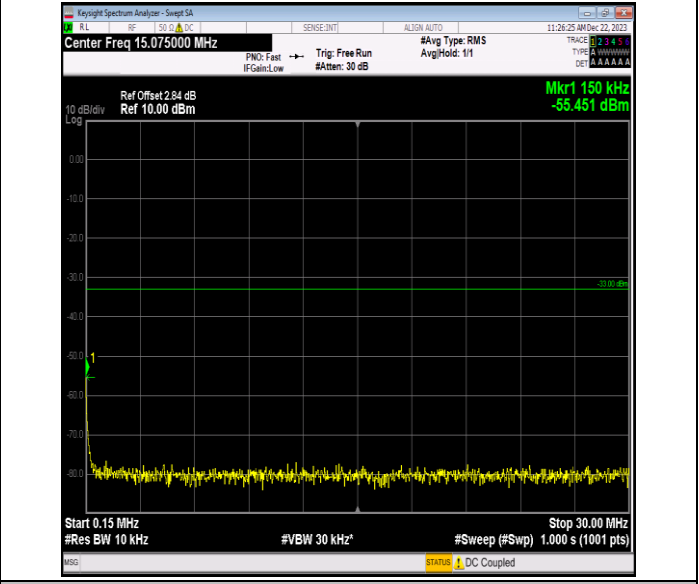

Band66_1.4MHz_16QAM_132665_1RB#0_3000~20000_3000
~20000

Band66_1.4MHz_64QAM_131979_1RB#0_0.15~30_0.15~30