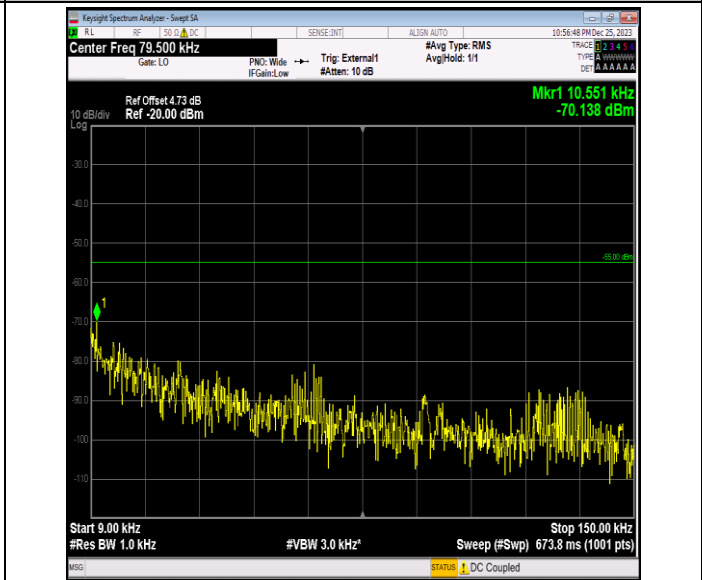

Band41_20MHz_64QAM_40640_1RB#0_1000~20000_1000~20000

Band41_20MHz_64QAM_41140_1RB#0_0.009~0.15_0.009~0.15