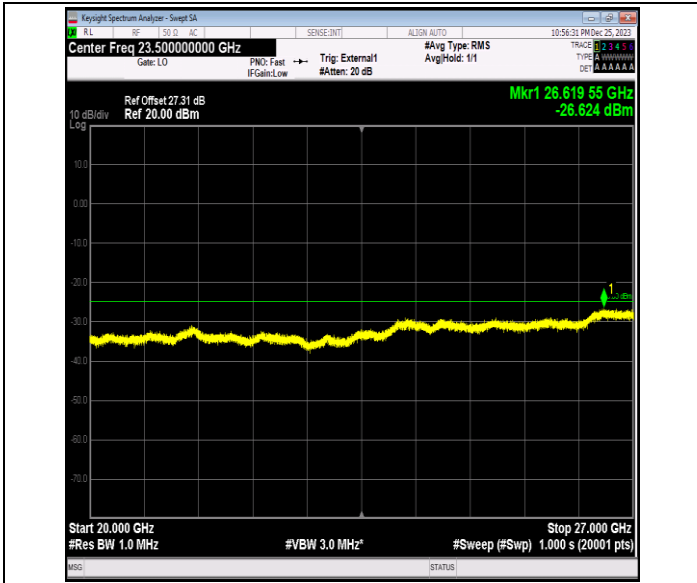

Band41_20MHz_16QAM_41140_1RB#0_30~1000_30~1000

Band41_20MHz_16QAM_41140_1RB#0_20000~27000_2000
0~27000