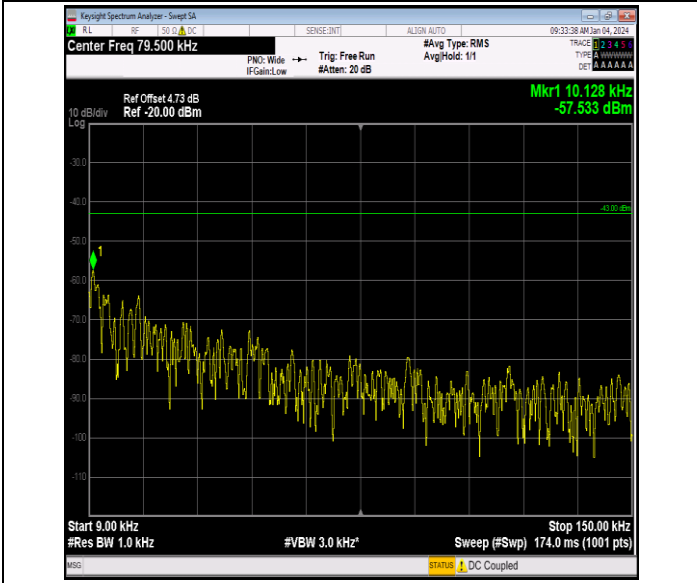

Band66_3MHz_16QAM_131987_1RB#0_0.009~0.15_0.009~0.15