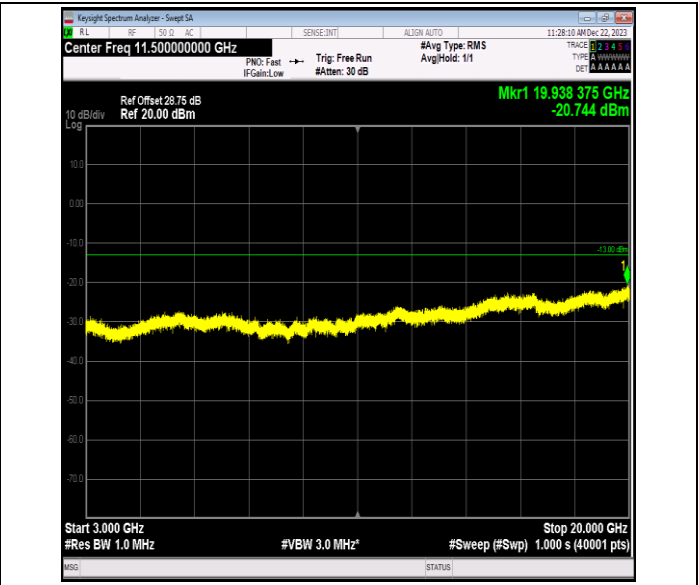

Band66\_1.4MHz\_QPSK\_131979\_1RB#0\_3000~20000\_3000~20000

Band66\_1.4MHz\_QPSK\_132322\_1RB#0\_0.009~0.15\_0.009~0.15

Band66\_1.4MHz\_QPSK\_132322\_1RB#0\_0.15~30\_0.15~30

Band66\_1.4MHz\_QPSK\_132322\_1RB#0\_30~1000\_30~1000