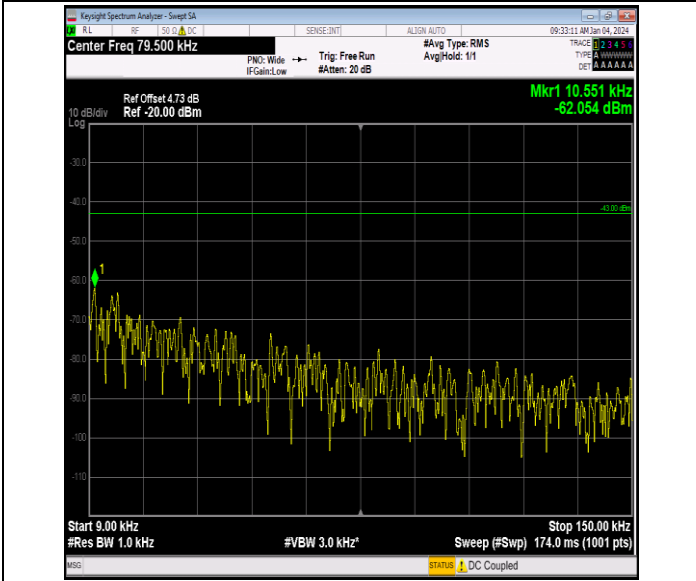

Band66\_1.4MHz\_64QAM\_132322\_1RB#0\_0.15~30\_0.15~30

Band66\_1.4MHz\_64QAM\_132322\_1RB#0\_30~1000\_30~100  
0

Band66\_1.4MHz\_64QAM\_132322\_1RB#0\_1000~3000\_1000  
~3000

Band66\_1.4MHz\_64QAM\_132322\_1RB#0\_3000~20000\_3000  
~20000