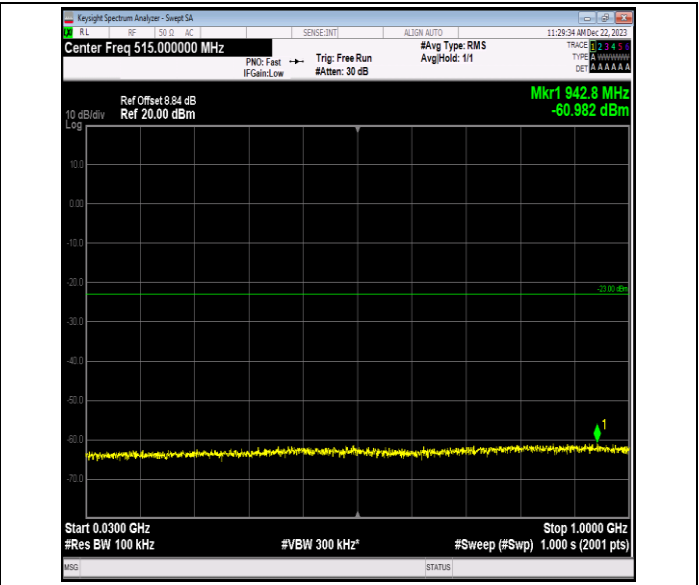

Band66_1.4MHz_64QAM_132322_1RB#0_0.009~0.15_0.009
~0.15

Band66_1.4MHz_64QAM_132322_1RB#0_30~1000_30~100
0