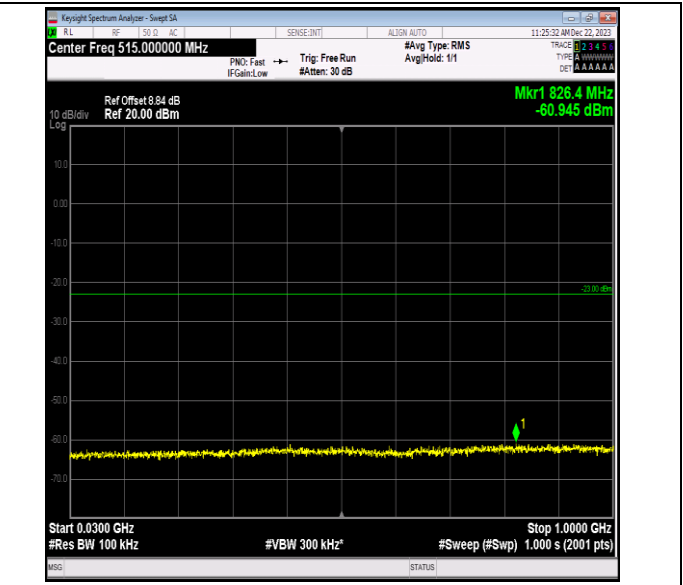

Band66_1.4MHz_16QAM_131979_1RB#0_0.009~0.15_0.009~0.15

Band66_1.4MHz_16QAM_131979_1RB#0_30~1000_30~100
0