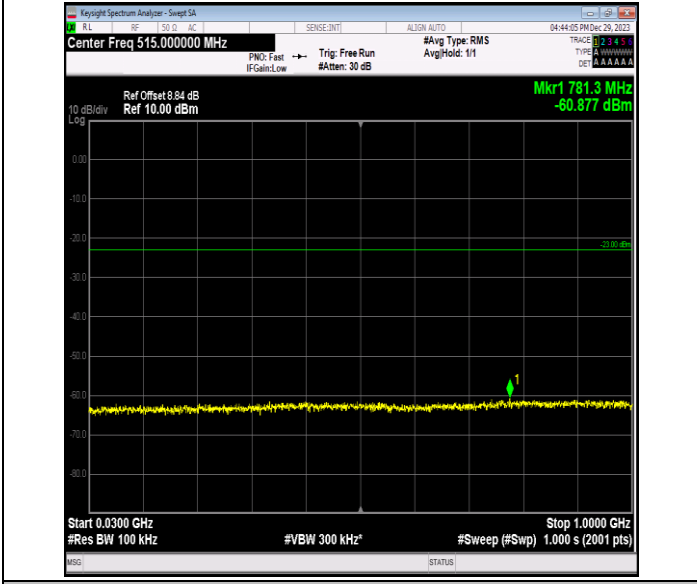

Band66_3MHz_16QAM_131987_1RB#0_0.009~0.15_0.009~0.15

Band66_3MHz_16QAM_131987_1RB#0_30~1000_30~1000