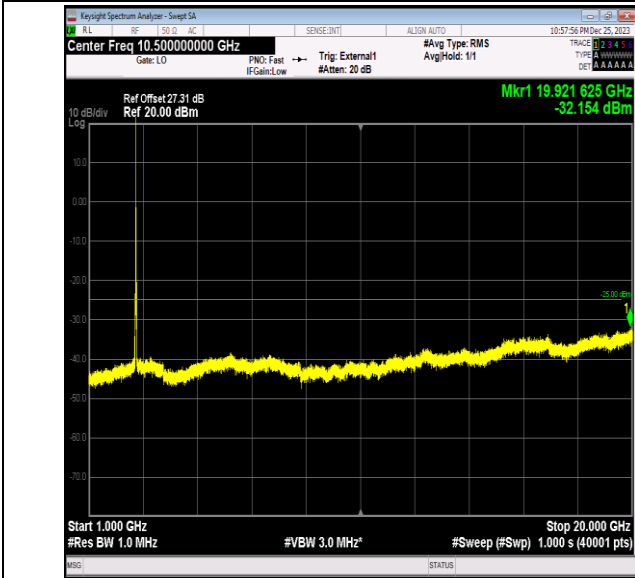

Band41_20MHz_64QAM_41140_1RB#0_0.15~30_0.15~30

Band41_20MHz_64QAM_41140_1RB#0_1000~20000_1000~20000