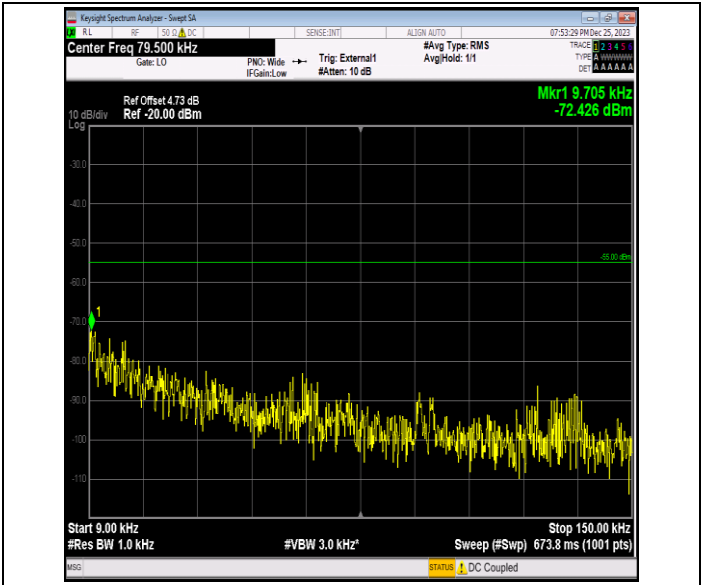

Band41_10MHz_QPSK_41190_1RB#0_0.15~30_0.15~30

Band41_10MHz_QPSK_41190_1RB#0_30~1000_30~1000

Band41_10MHz_QPSK_41190_1RB#0_1000~20000_1000~20000

Band41_10MHz_QPSK_41190_1RB#0_20000~27000_20000~27000

Band41_10MHz_16QAM_40090_1RB#0_0.009~0.15_0.009~0.15