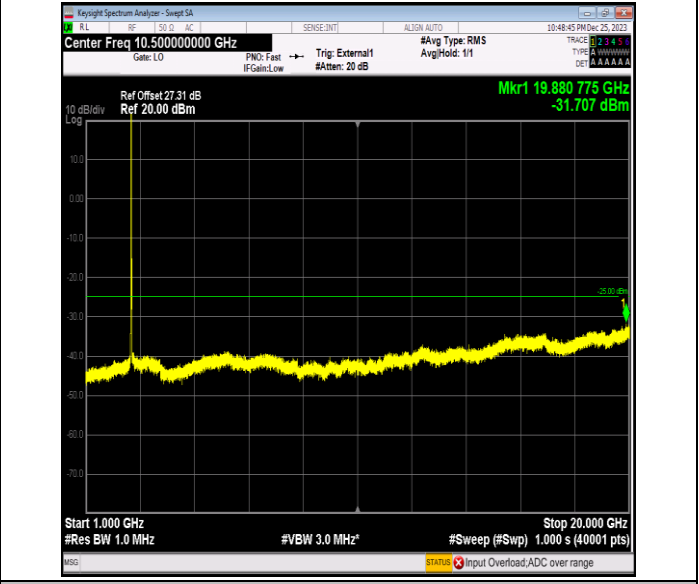

Band41_20MHz_QPSK_40640_1RB#0_0.15~30_0.15~30

Band41_20MHz_QPSK_40640_1RB#0_1000~20000_1000~20000
0000