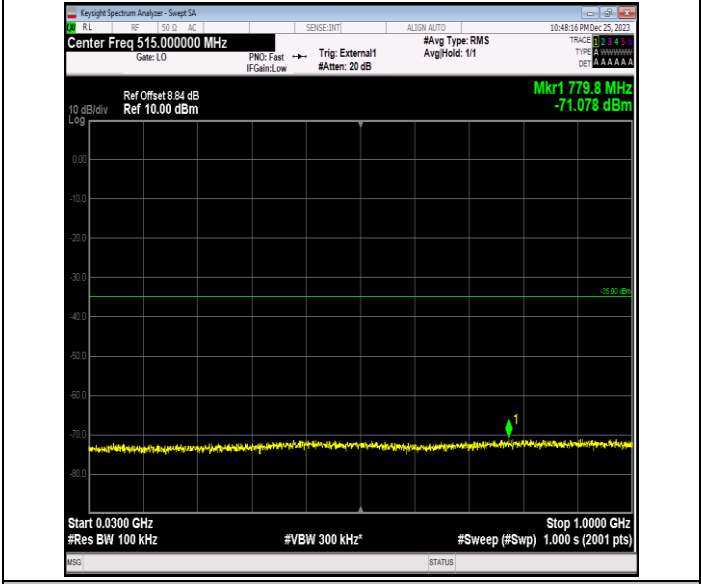

Band41_20MHz_QPSK_40640_1RB#0_0.009~0.15_0.009~0.15
15

Band41_20MHz_QPSK_40640_1RB#0_30~1000_30~1000