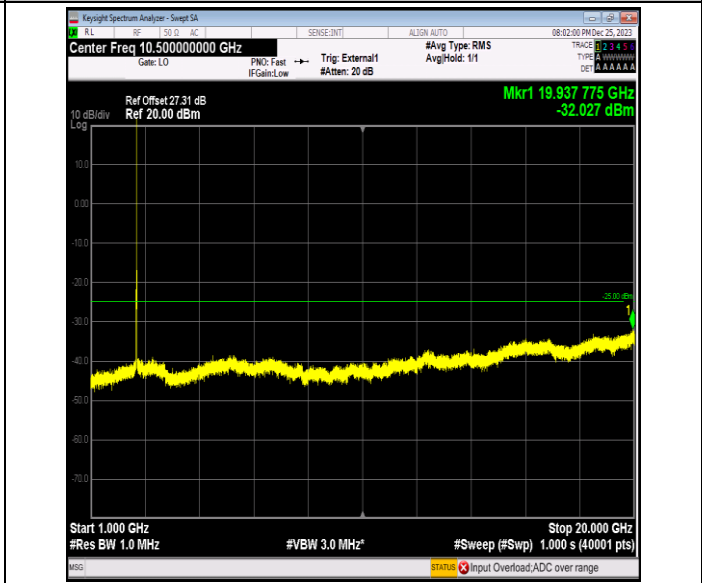

Band41_10MHz_64QAM_40640_1RB#0_0.15~30_0.15~30

Band41_10MHz_64QAM_40640_1RB#0_1000~20000_1000~20000