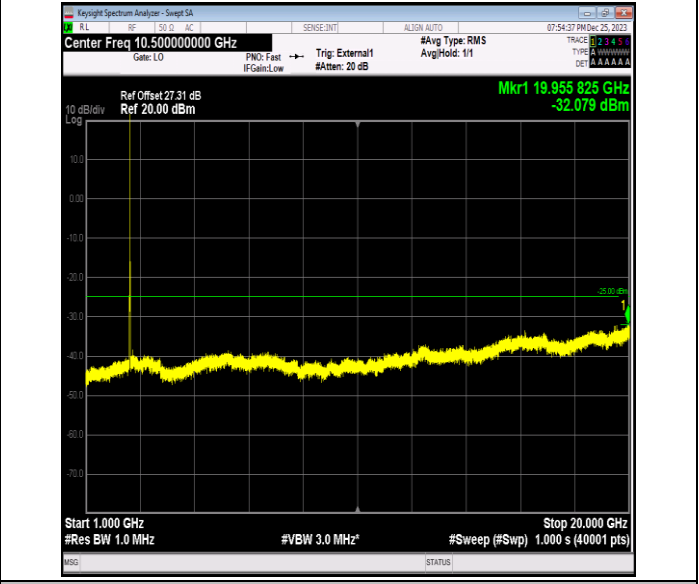

Band41_10MHz_QPSK_41190_1RB#0_0.15~30_0.15~30

Band41_10MHz_QPSK_41190_1RB#0_30~1000_30~1000

Band41_10MHz_QPSK_41190_1RB#0_1000~20000_1000~20000

Band41_10MHz_QPSK_41190_1RB#0_20000~27000_20000~27000

Band41_10MHz_16QAM_40090_1RB#0_0.009~0.15_0.009~0.15

Band41_10MHz_16QAM_40090_1RB#0_0.15~30_0.15~30

Band41_10MHz_16QAM_40090_1RB#0_30~1000_30~1000

Band41_10MHz_16QAM_40090_1RB#0_1000~20000_1000~20000

Band41_10MHz_16QAM_40090_1RB#0_20000~27000_2000
0~27000

Band41_10MHz_16QAM_40640_1RB#0_0.009~0.15_0.009~
0.15