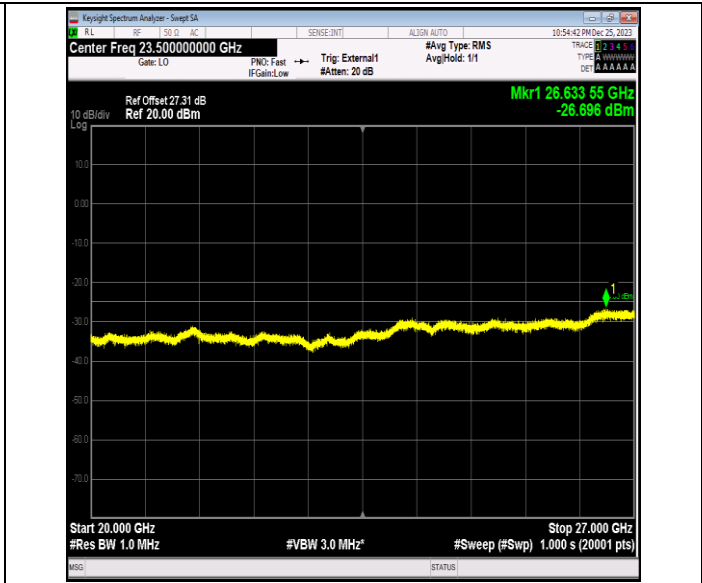

Band41_20MHz_QPSK_41140_1RB#0_30~1000_30~1000

Band41_20MHz_QPSK_41140_1RB#0_20000~27000_20000~27000