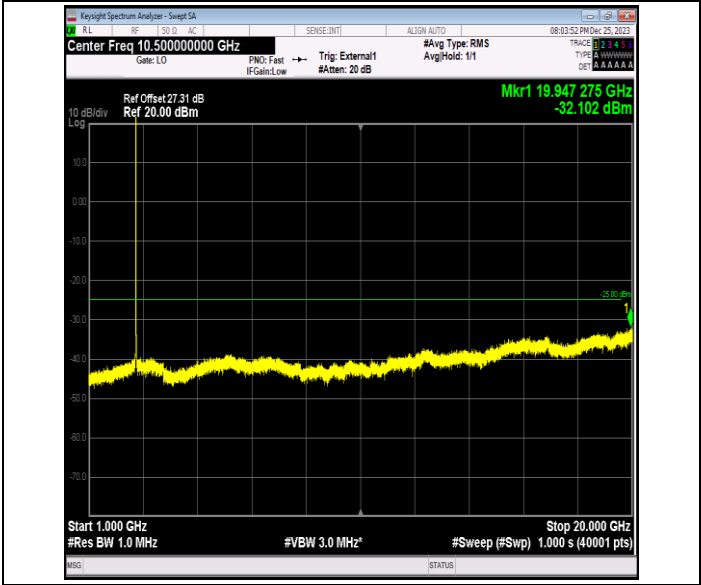

Band41_10MHz_QPSK_41190_1RB#0_0.15~30_0.15~30

Band41_10MHz_QPSK_41190_1RB#0_30~1000_30~1000

Band41_10MHz_QPSK_41190_1RB#0_1000~20000_1000~20000

Band41_10MHz_QPSK_41190_1RB#0_20000~27000_20000~27000

Band41_10MHz_16QAM_40090_1RB#0_0.009~0.15_0.009~0.15