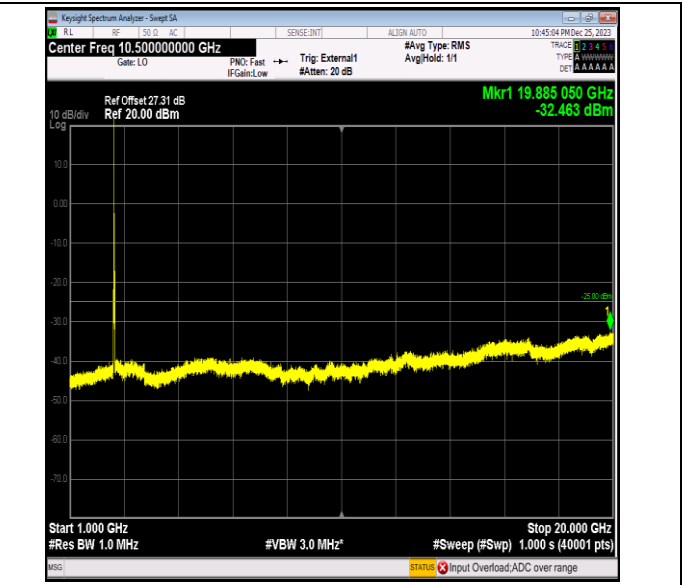

Band41_20MHz_16QAM_40140_1RB#0_1000~20000_1000~20000