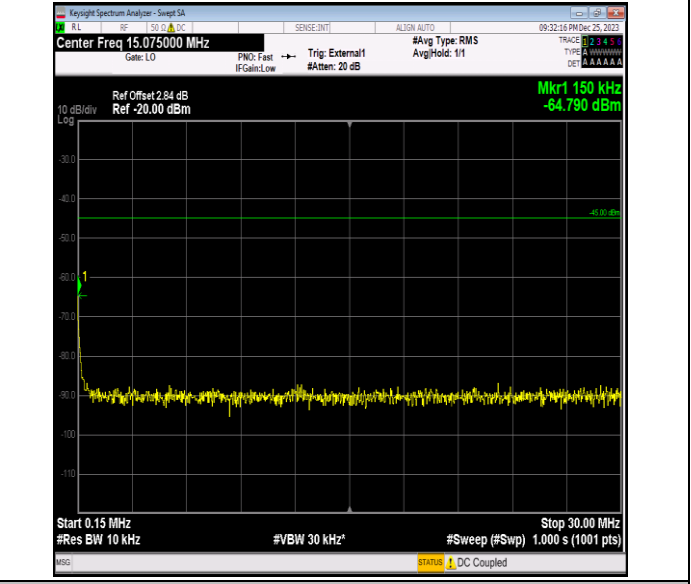

Band41_15MHz_64QAM_40640_1RB#0_20000~27000_20000~27000

Band41_15MHz_64QAM_41165_1RB#0_0.15~30_0.15~30