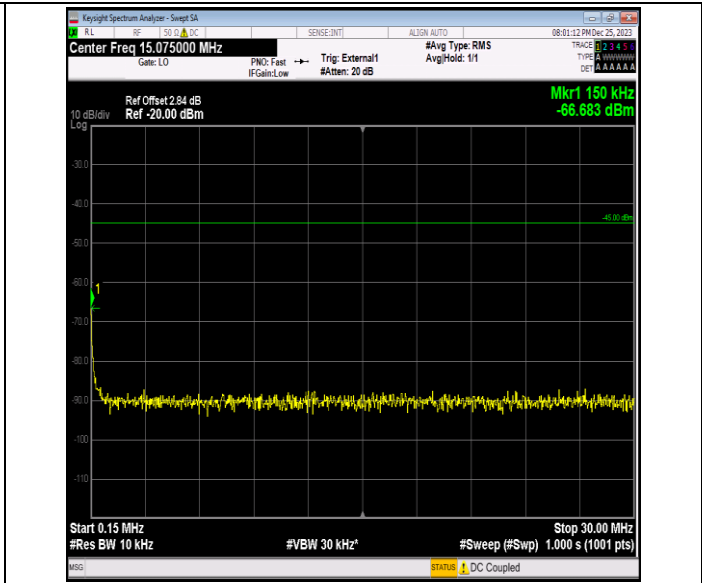

Band41_10MHz_64QAM_40090_1RB#0_20000~27000_20000~27000

Band41_10MHz_64QAM_40640_1RB#0_0.15~30_0.15~30