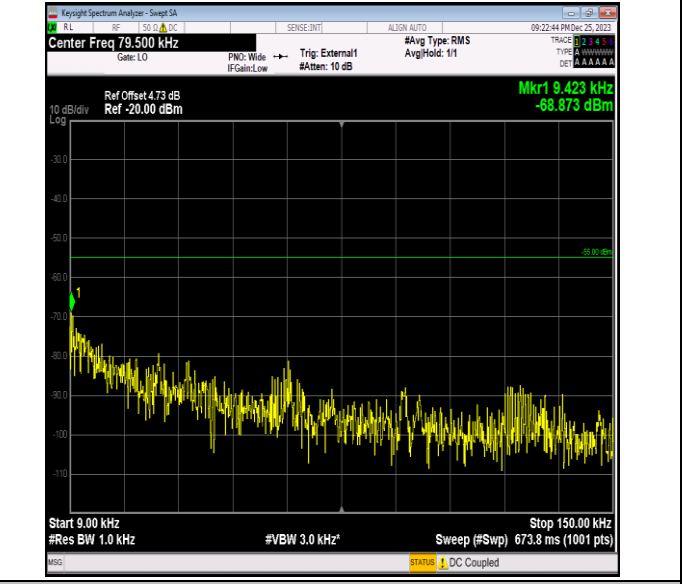

Band41_15MHz_QPSK_40115_1RB#0_1000~20000_1000~20000

Band41_15MHz_QPSK_40640_1RB#0_0.009~0.15_0.009~0.15