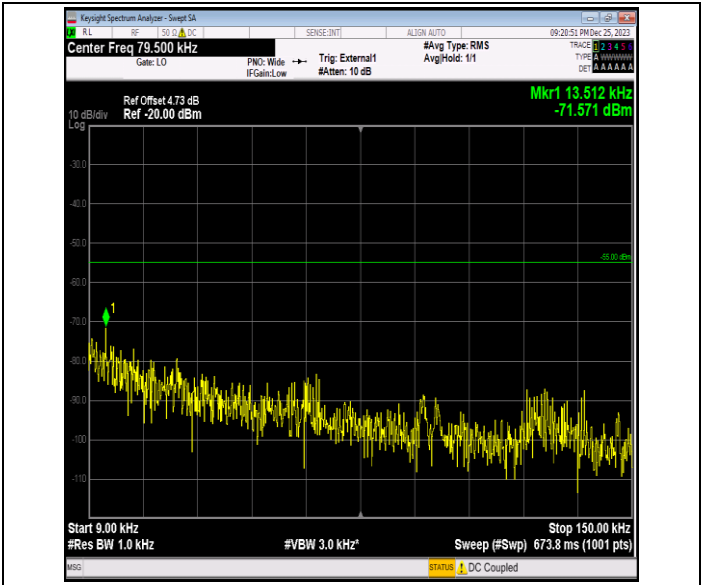

Band41_15MHz_16QAM_41165_1RB#0_1000~20000_1000~20000

Band41_15MHz_64QAM_40115_1RB#0_0.009~0.15_0.009~0.15