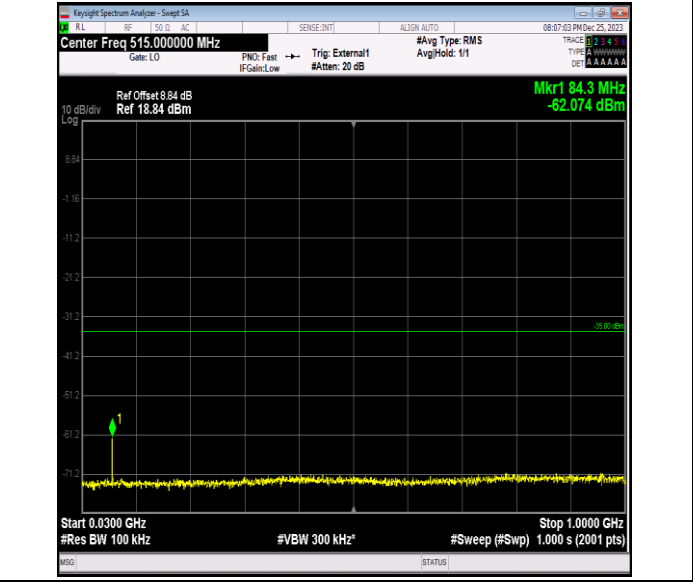

Band41_10MHz_64QAM_41190_1RB#0_0.009~0.15_0.009~0
.15

Band41_10MHz_64QAM_41190_1RB#0_30~1000_30~1000