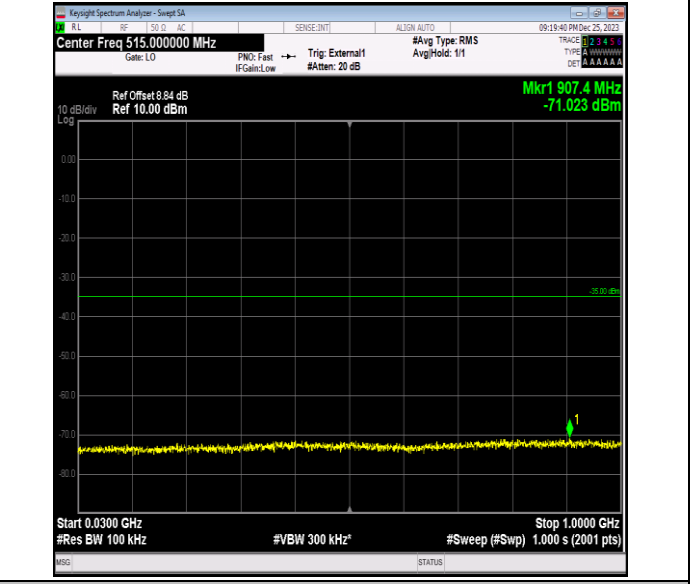

Band41_15MHz_16QAM_40115_1RB#0_0.009~0.15_0.009~0.15

Band41_15MHz_16QAM_40115_1RB#0_30~1000_30~1000