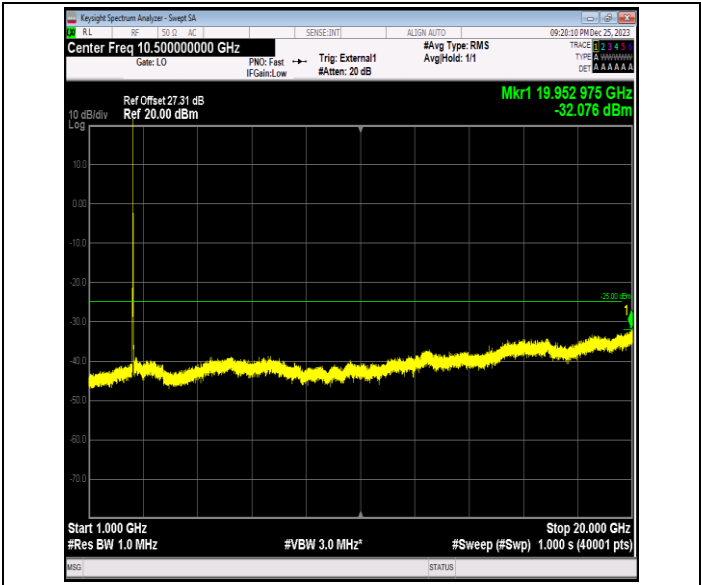

Band41_15MHz_16QAM_40115_1RB#0_0.15~30_0.15~30

Band41_15MHz_16QAM_40115_1RB#0_1000~20000_1000~20000