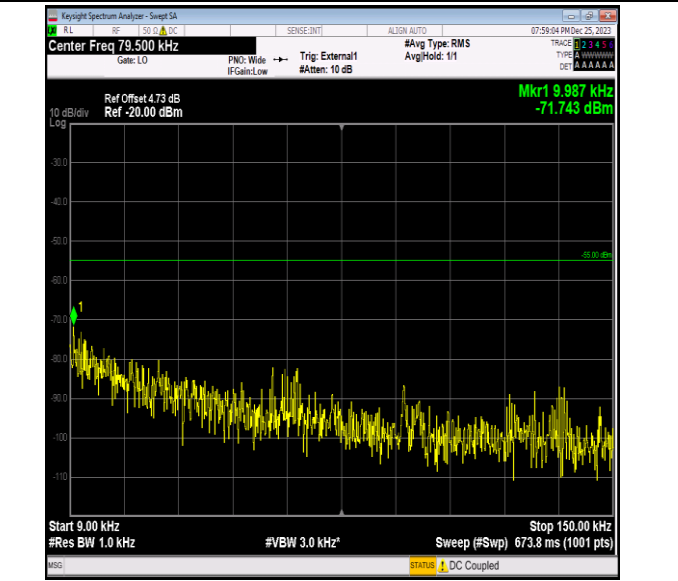

Band41_10MHz_16QAM_40090_1RB#0_0.15~30_0.15~30

Band41_10MHz_16QAM_40090_1RB#0_30~1000_30~1000

Band41_10MHz_16QAM_40090_1RB#0_1000~20000_1000~20000

Band41_10MHz_16QAM_40090_1RB#0_20000~27000_2000
0~27000

Band41_10MHz_16QAM_40640_1RB#0_0.009~0.15_0.009~
0.15