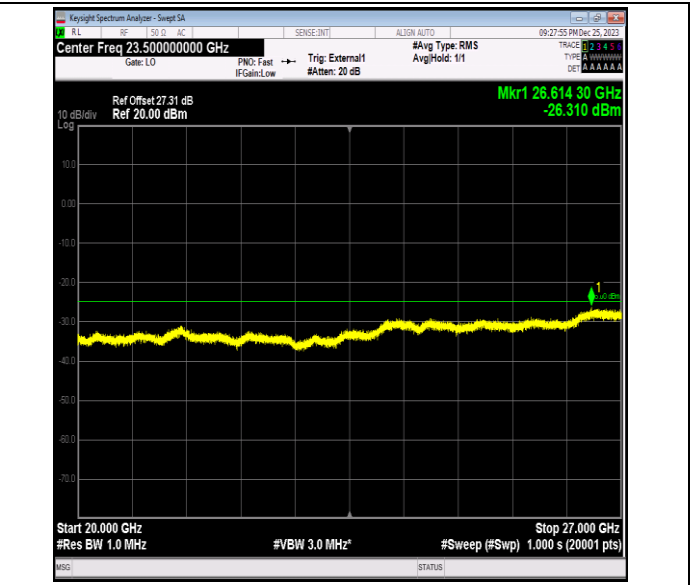

Band41_15MHz_64QAM_40640_1RB#0_30~1000_30~1000

Band41_15MHz_64QAM_40640_1RB#0_20000~27000_20000~27000