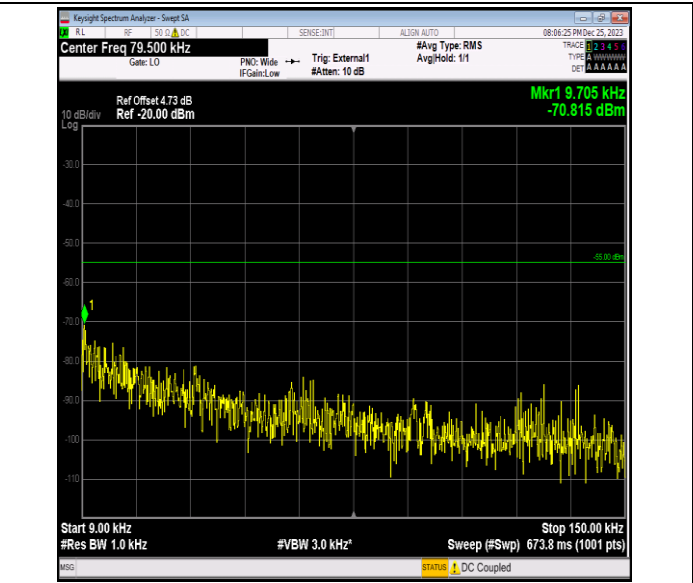

Band41_10MHz_64QAM_40640_1RB#0_1000~20000_1000~20000

Band41_10MHz_64QAM_41190_1RB#0_0.009~0.15_0.009~0
.15