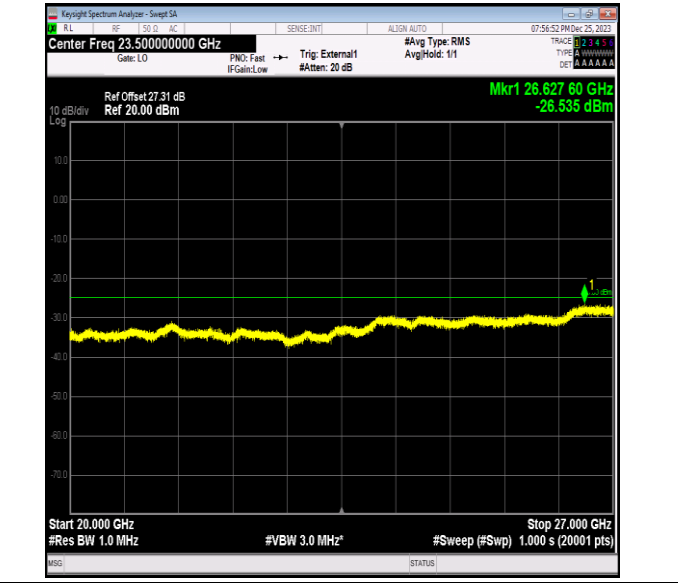

Band41_10MHz_64QAM_40090_1RB#0_30~1000_30~1000

Band41_10MHz_64QAM_40090_1RB#0_20000~27000_20000~27000