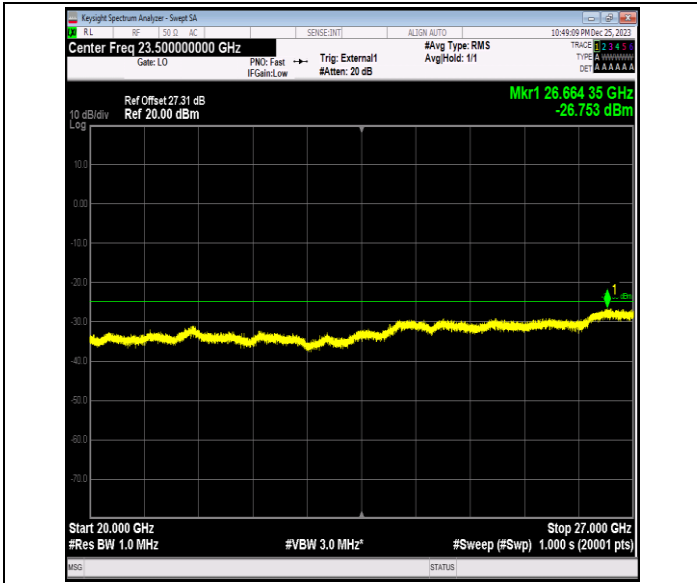

Band41_20MHz_QPSK_40640_1RB#0_30~1000_30~1000

Band41_20MHz_QPSK_40640_1RB#0_20000~27000_20000~27000