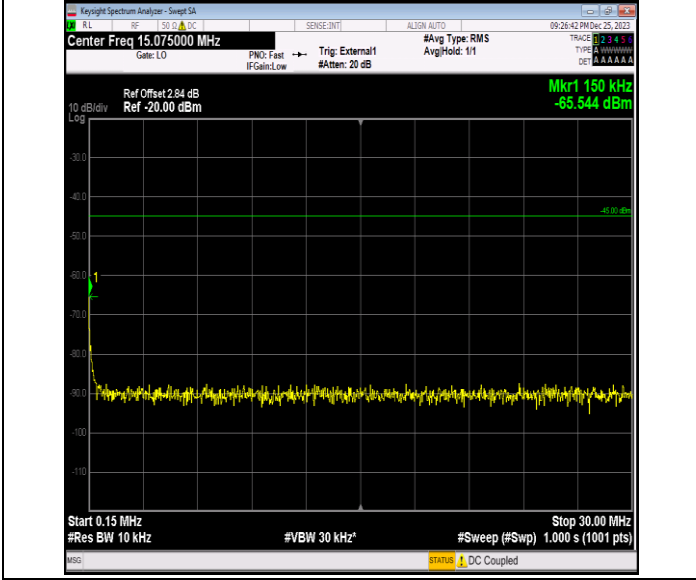

Band41_15MHz_64QAM_40115_1RB#0_20000~27000_2000
0~27000

Band41_15MHz_64QAM_40640_1RB#0_0.15~30_0.15~30