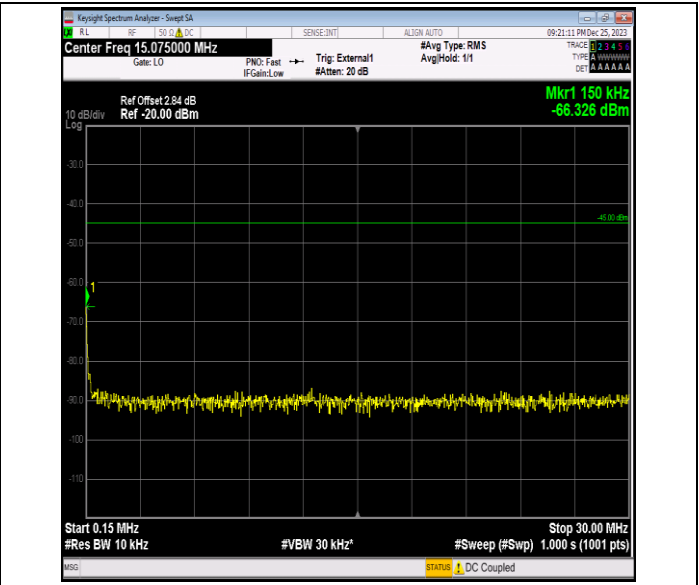

Band41_15MHz_16QAM_41165_1RB#0_20000~27000_20000~27000

Band41_15MHz_64QAM_40115_1RB#0_0.15~30_0.15~30