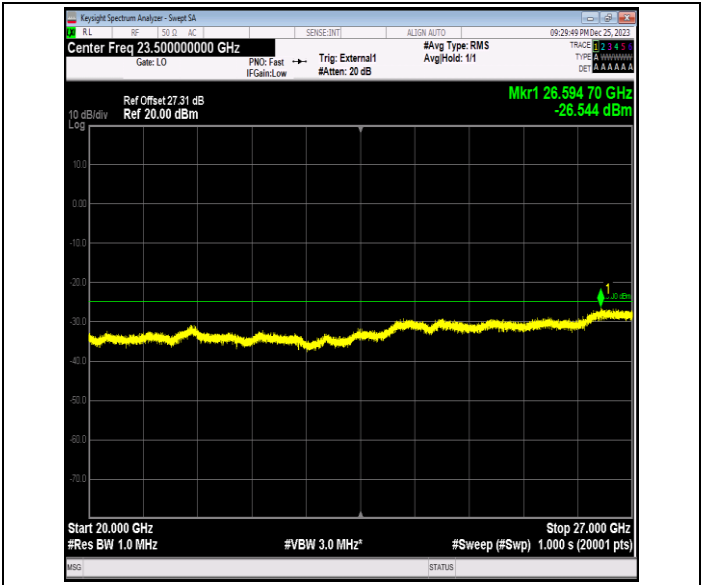

Band41_15MHz_QPSK_41165_1RB#0_30~1000_30~1000

Band41_15MHz_QPSK_41165_1RB#0_20000~27000_20000~27000