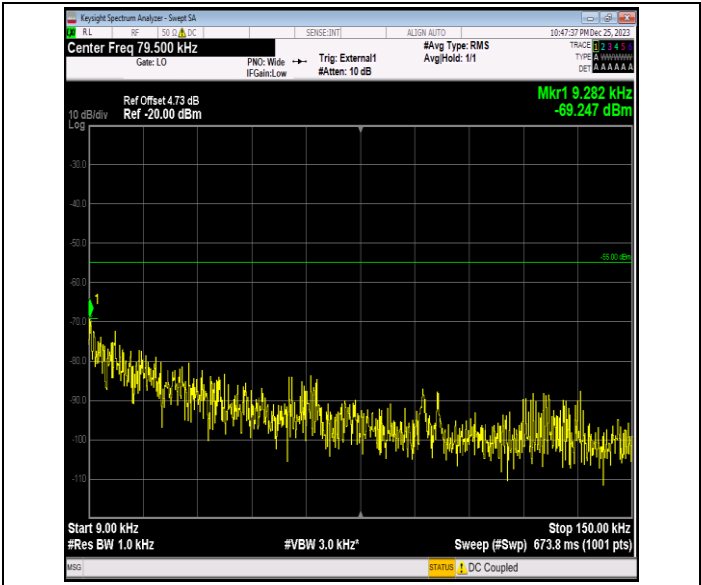

Band41_20MHz_QPSK_40140_1RB#0_1000~20000_1000~20000

Band41_20MHz_QPSK_40640_1RB#0_0.009~0.15_0.009~0.15
15