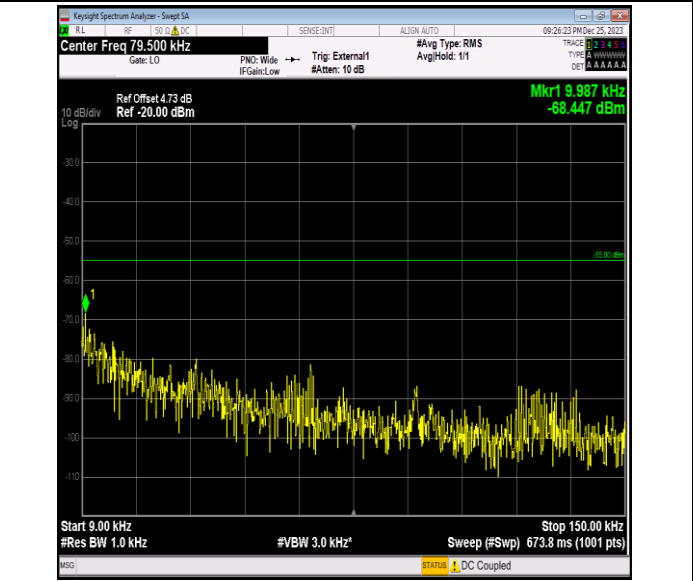

Band41_15MHz_64QAM_40115_1RB#0_1000~20000_1000~20000

Band41_15MHz_64QAM_40640_1RB#0_0.009~0.15_0.009~
0.15