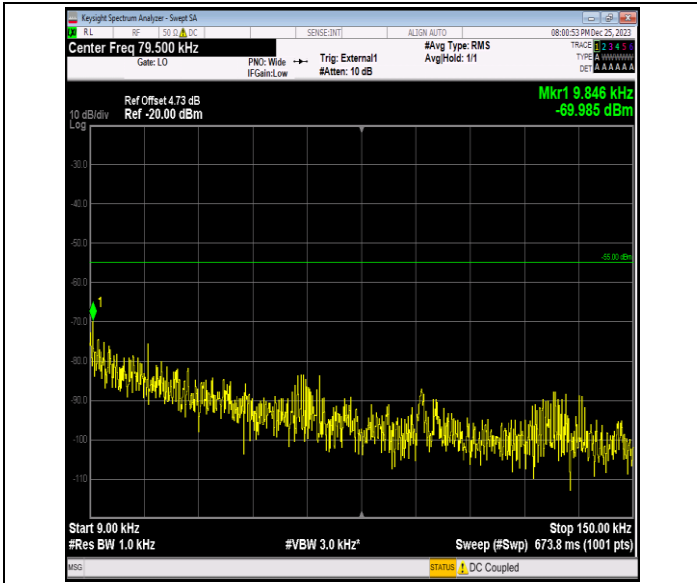

Band41_10MHz_64QAM_40090_1RB#0_1000~20000_1000~20000

Band41_10MHz_64QAM_40640_1RB#0_0.009~0.15_0.009~0.15