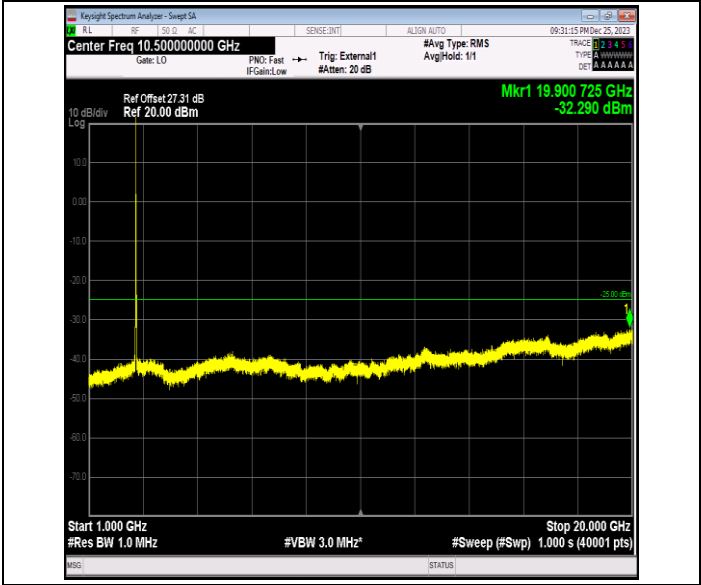

Band41_15MHz_16QAM_41165_1RB#0_0.15~30.0_0.15~30

Band41_15MHz_16QAM_41165_1RB#0_1000~20000_1000~20000