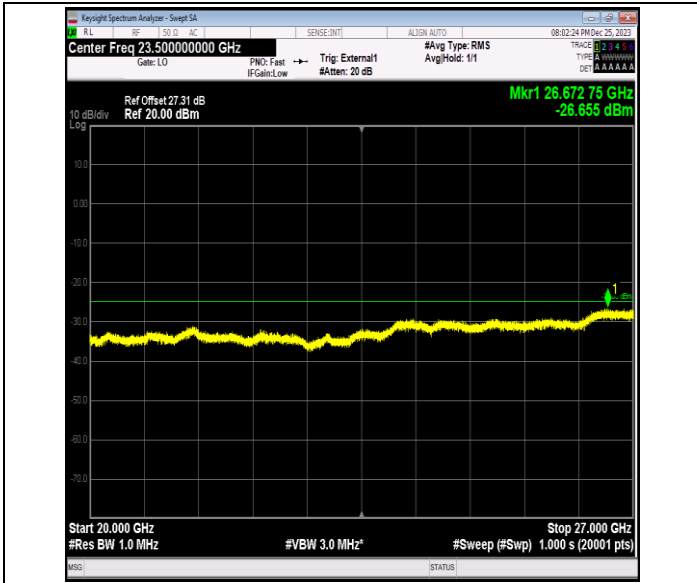

Band41_10MHz_64QAM_40640_1RB#0_30~1000_30~1000

Band41_10MHz_64QAM_40640_1RB#0_20000~27000_2000
0~27000