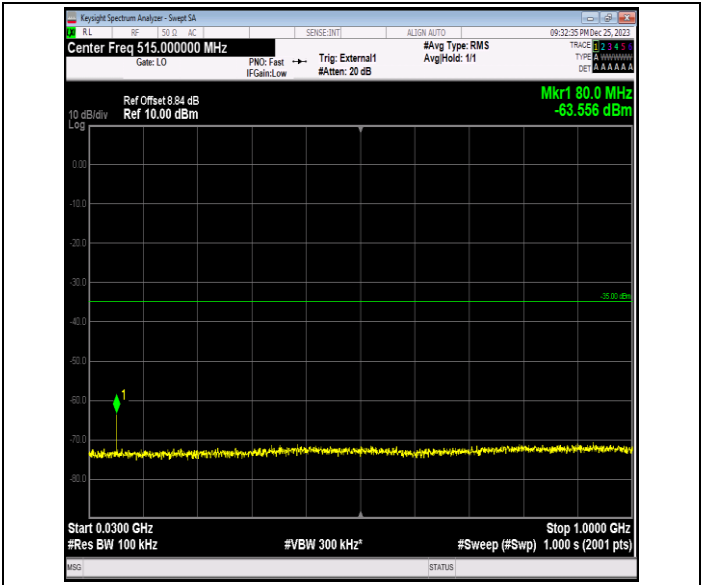

Band41_15MHz_64QAM_41165_1RB#0_0.009~0.15_0.009~0.15

Band41_15MHz_64QAM_41165_1RB#0_30~1000_30~1000