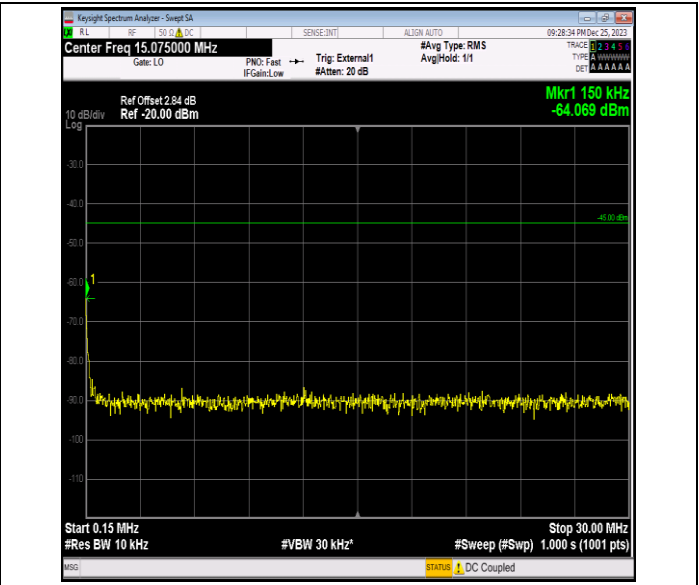

Band41_15MHz_QPSK_40640_1RB#0_0.009~0.15_0.009~0.15

Band41_15MHz_QPSK_40640_1RB#0_0.15~30_0.15~30

Band41_15MHz_QPSK_40640_1RB#0_30~1000_30~1000

Band41_15MHz_QPSK_40640_1RB#0_1000~20000_1000~20000

Band41_15MHz_QPSK_40640_1RB#0_20000~27000_20000~27000