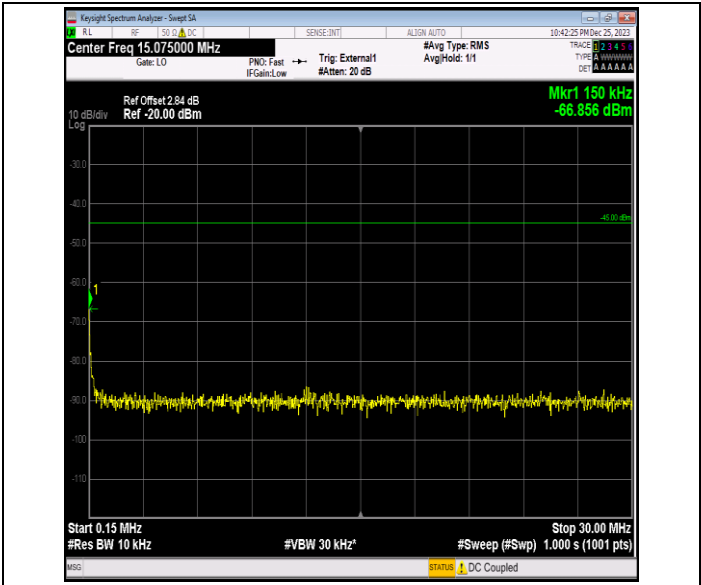

Band41_15MHz_64QAM_41165_1RB#0_0.15~30_0.15~30

Band41_15MHz_64QAM_41165_1RB#0_30~1000_30~1000

Band41_15MHz_64QAM_41165_1RB#0_1000~20000_1000~20000

Band41_15MHz_64QAM_41165_1RB#0_20000~27000_2000~27000

Band41_20MHz_QPSK_40140_1RB#0_0.009~0.15_0.009~0.15