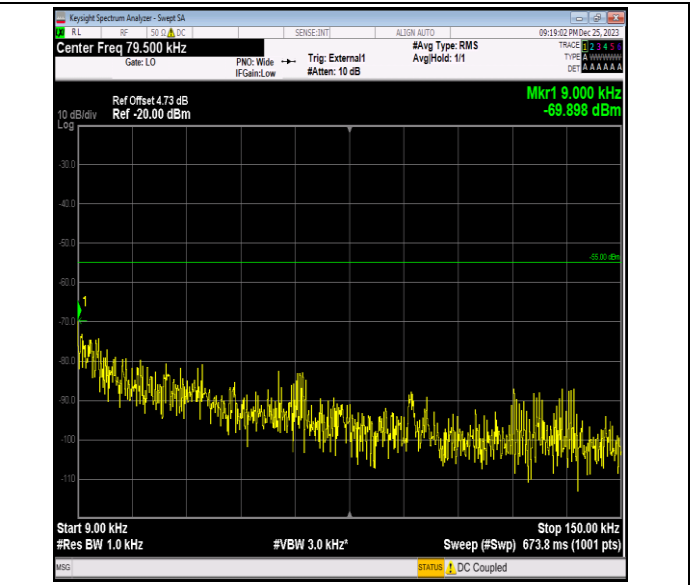

Band41_15MHz_QPSK_41165_1RB#0_1000~20000_1000~20000
0000

Band41_15MHz_16QAM_40115_1RB#0_0.009~0.15_0.009~0.15