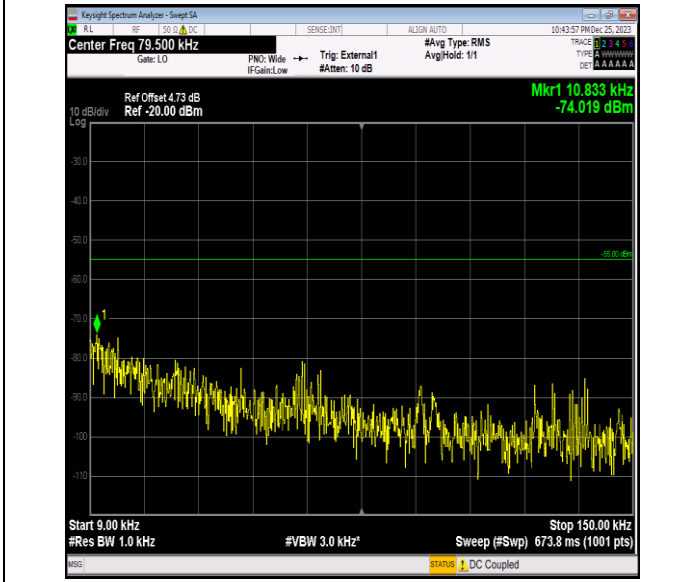

Band41_20MHz_QPSK_41140_1RB#0_0.009~0.15_0.009~0.15

Band41_20MHz_QPSK_41140_1RB#0_0.15~30_0.15~30

Band41_20MHz_QPSK_41140_1RB#0_30~1000_30~1000

Band41_20MHz_QPSK_41140_1RB#0_1000~20000_1000~20000

Band41_20MHz_QPSK_41140_1RB#0_20000~27000_20000~27000