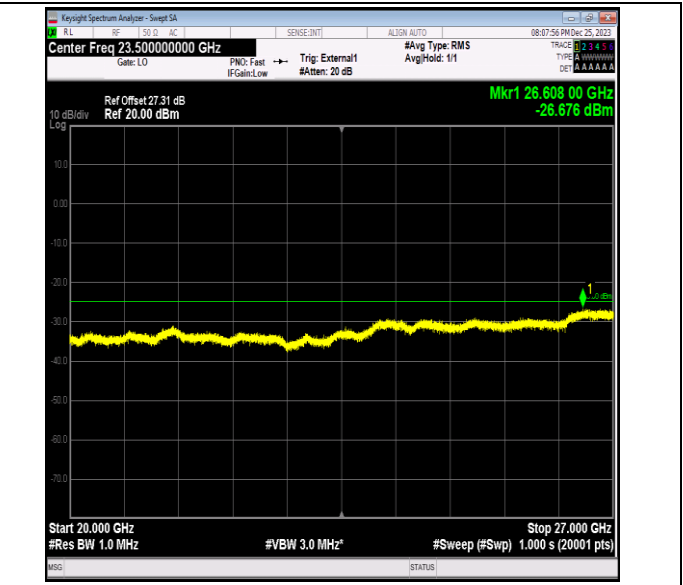

Band41_10MHz_64QAM_41190_1RB#0_30~1000_30~1000

Band41_10MHz_64QAM_41190_1RB#0_20000~27000_2000~27000