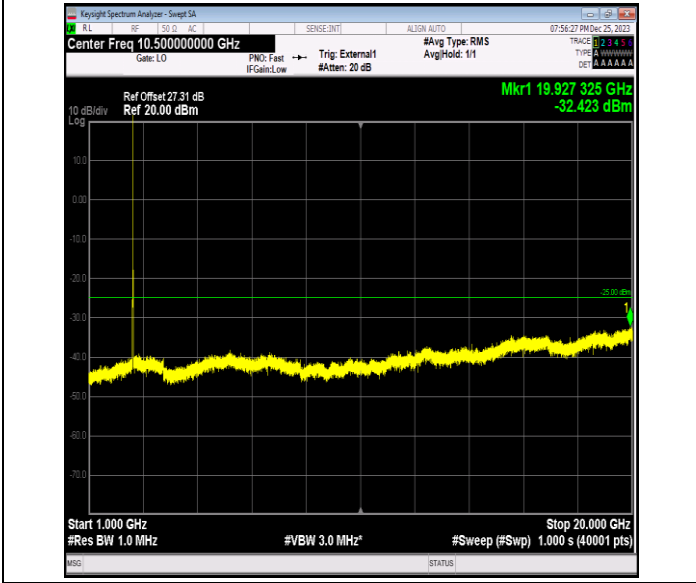

Band41_10MHz_64QAM_40090_1RB#0_0.15~30_0.15~30

Band41_10MHz_64QAM_40090_1RB#0_1000~20000_1000~20000