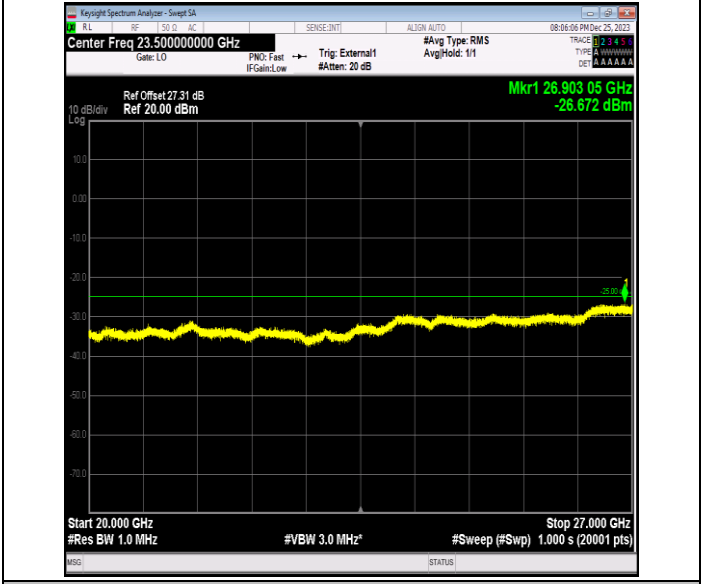

Band41_10MHz_16QAM_41190_1RB#0_30~1000_30~1000

Band41_10MHz_16QAM_41190_1RB#0_20000~27000_20000~27000