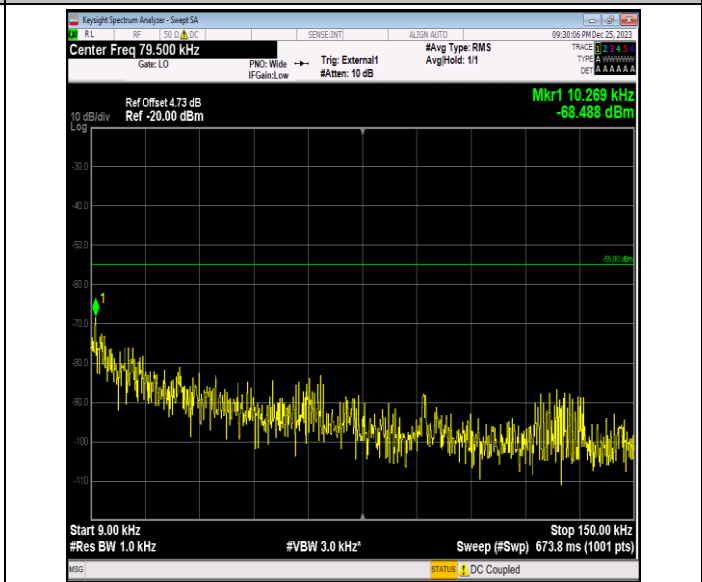

Band41_15MHz_16QAM_40115_1RB#0_20000~27000_20000~27000

Band41_15MHz_16QAM_40640_1RB#0_0.009~0.15_0.009~0.15

Band41_15MHz_16QAM_40640_1RB#0_0.15~30_0.15~30

Band41_15MHz_16QAM_40640_1RB#0_30~1000_30~1000

Band41_15MHz_16QAM_40640_1RB#0_1000~20000_1000~20000