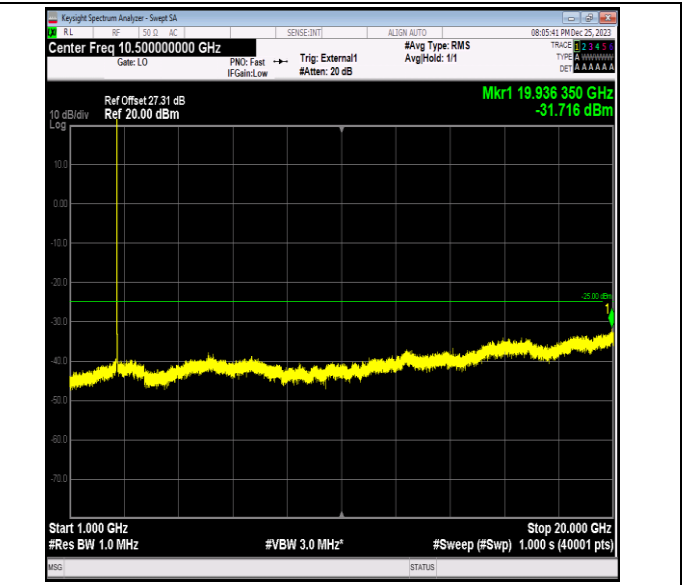

Band41_10MHz_16QAM_41190_1RB#0_0.15~30_0.15~30

Band41_10MHz_16QAM_41190_1RB#0_1000~20000_1000~20000