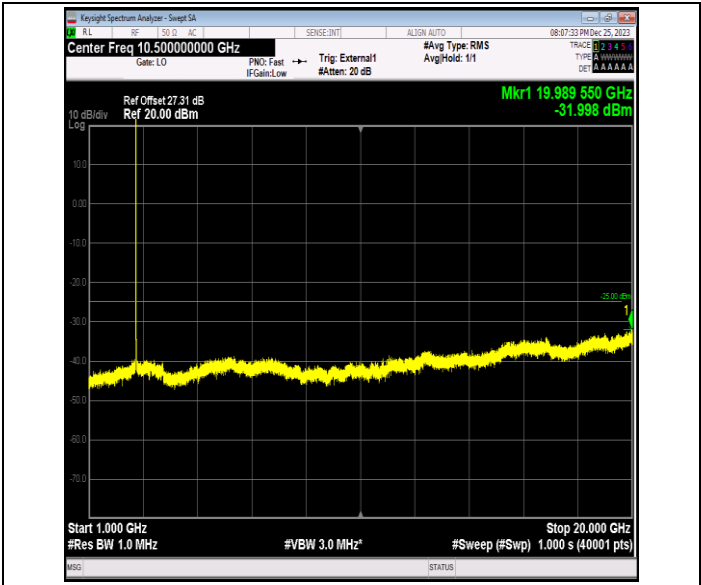

Band41_10MHz_64QAM_41190_1RB#0_0.15~30_0.15~30

Band41_10MHz_64QAM_41190_1RB#0_1000~20000_1000~20000