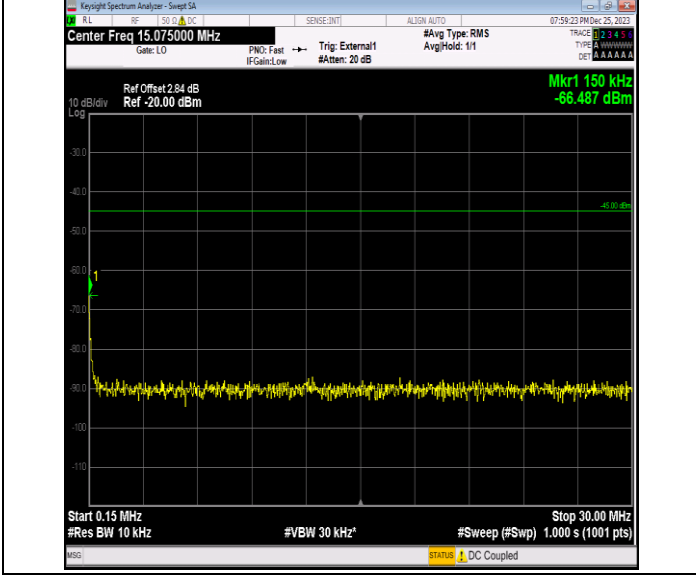

Band41_10MHz_16QAM_40090_1RB#0_0.15~30_0.15~30

Band41_10MHz_16QAM_40090_1RB#0_30~1000_30~1000

Band41_10MHz_16QAM_40090_1RB#0_1000~20000_1000~20000

Band41_10MHz_16QAM_40090_1RB#0_20000~27000_2000
0~27000

Band41_10MHz_16QAM_40640_1RB#0_0.009~0.15_0.009~
0.15