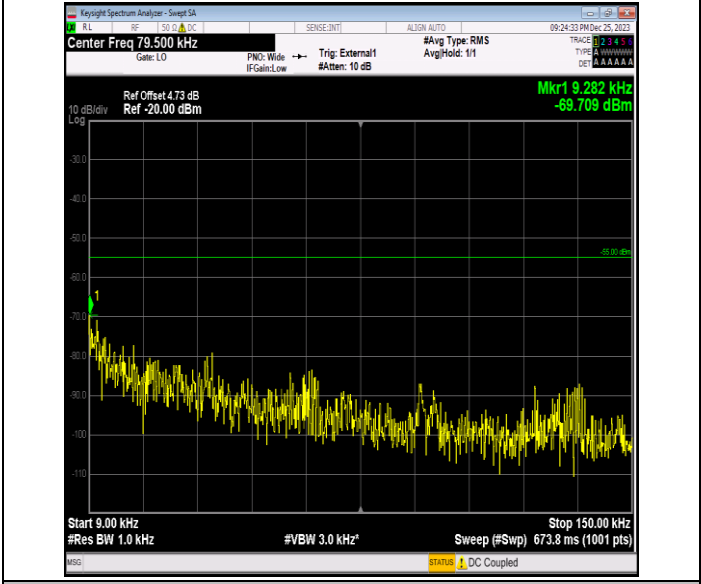

Band41_15MHz_16QAM_40115_1RB#0_1000~20000_1000~20000

Band41_15MHz_16QAM_40640_1RB#0_0.009~0.15_0.009~0.15