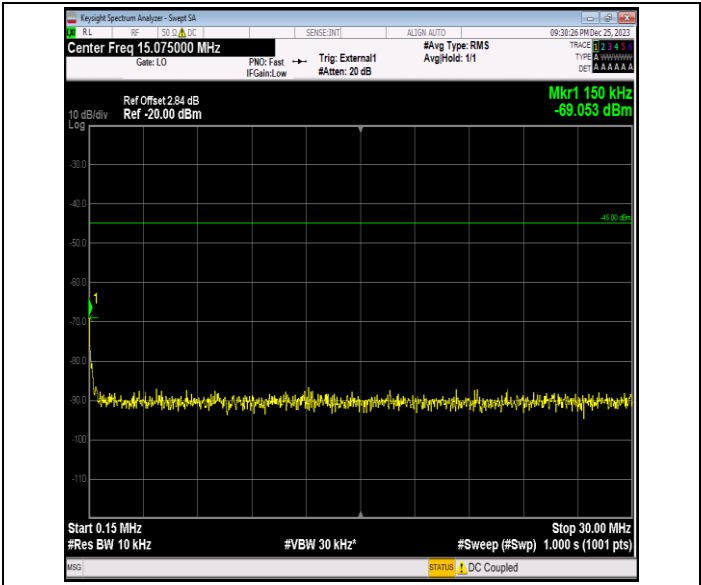

Band41_15MHz_16QAM_40640_1RB#0_20000~27000_20000~27000

Band41_15MHz_16QAM_41165_1RB#0_0.009~0.15_0.009~0.15

Band41_15MHz_16QAM_41165_1RB#0_0.15~30.0_0.15~30