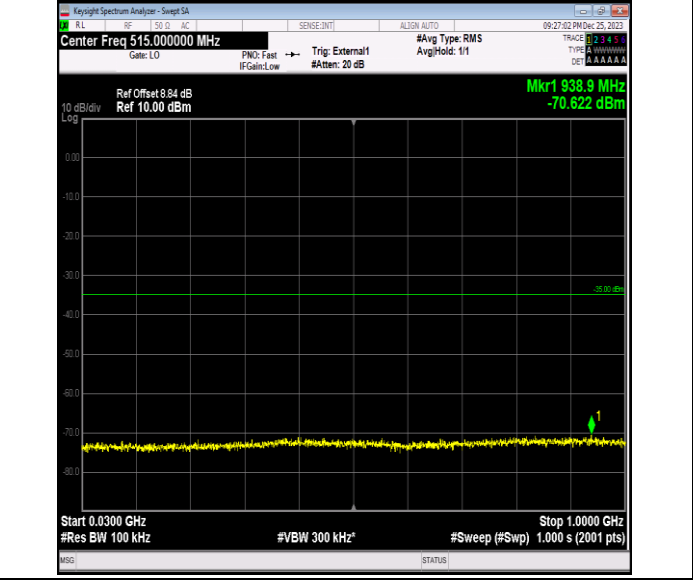

Band41_15MHz_64QAM_40640_1RB#0_0.009~0.15_0.009~
0.15

Band41_15MHz_64QAM_40640_1RB#0_30~1000_30~1000