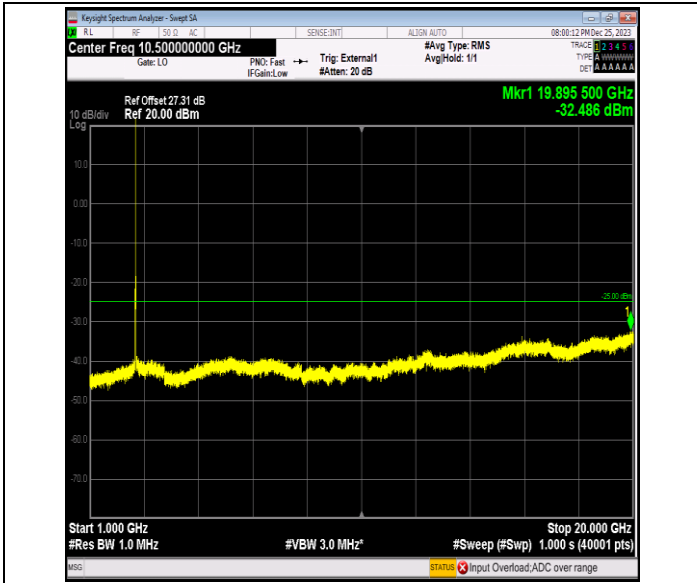

Band41_10MHz_16QAM_40640_1RB#0_0.15~30_0.15~30

Band41_10MHz_16QAM_40640_1RB#0_1000~20000_1000~20000