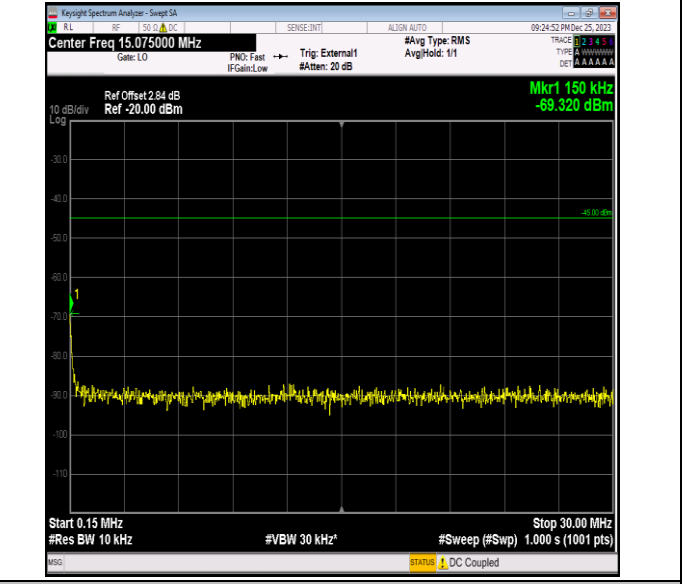

Band41_15MHz_16QAM_40115_1RB#0_20000~27000_20000~27000

Band41_15MHz_16QAM_40640_1RB#0_0.15~30_0.15~30