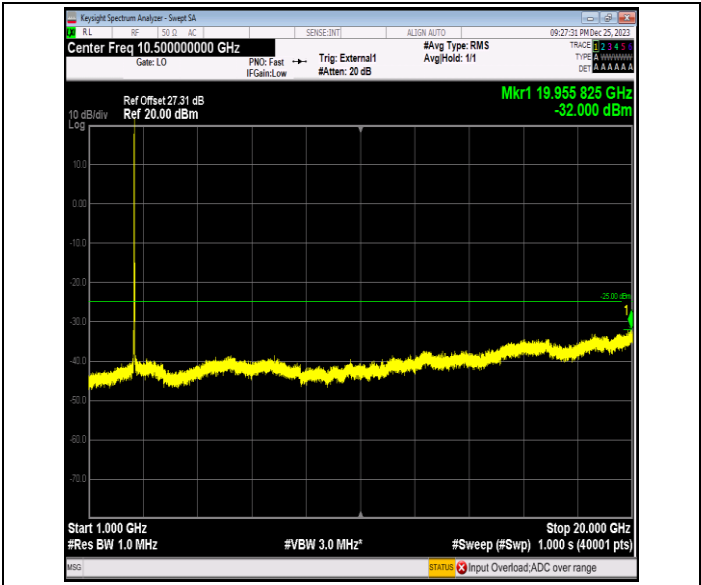

Band41_15MHz_64QAM_40640_1RB#0_0.15~30_0.15~30

Band41_15MHz_64QAM_40640_1RB#0_1000~20000_1000~20000