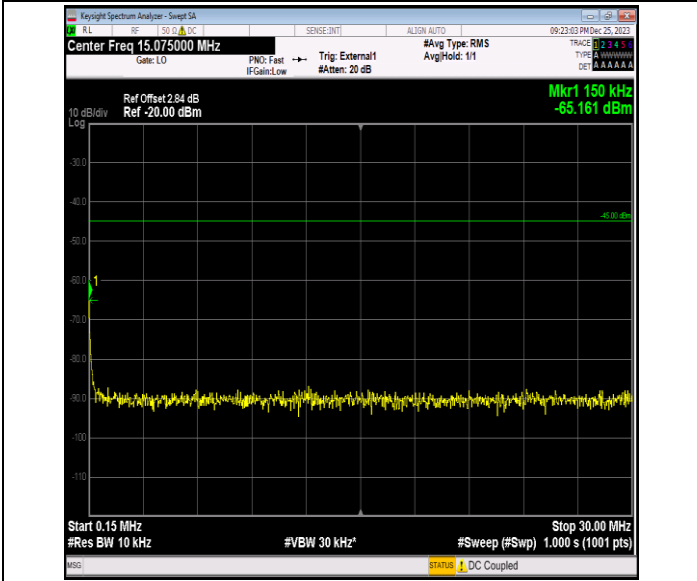

Band41_15MHz_QPSK_40115_1RB#0_20000~27000_20000~27000

Band41_15MHz_QPSK_40640_1RB#0_0.15~30_0.15~30