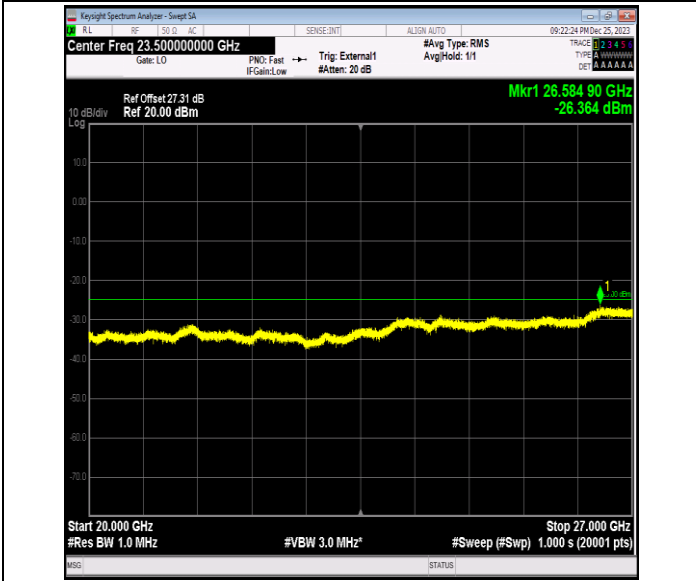

Band41_15MHz_64QAM_40115_1RB#0_30~1000_30~1000

Band41_15MHz_64QAM_40115_1RB#0_20000~27000_2000
0~27000