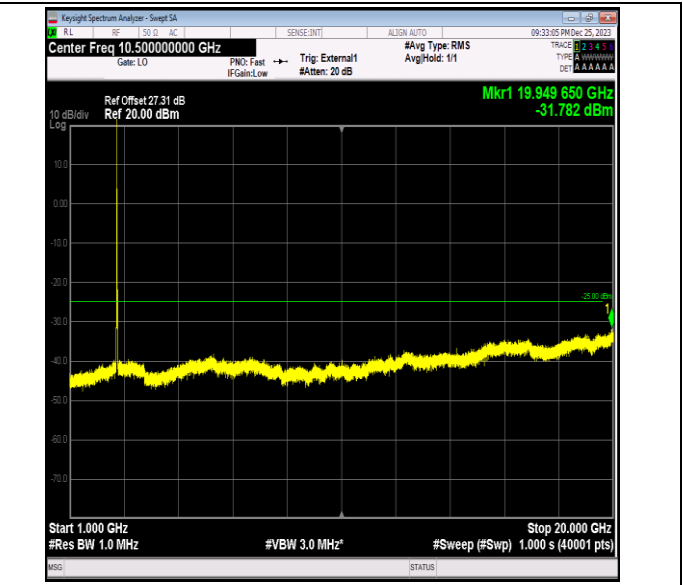

Band41_15MHz_64QAM_41165_1RB#0_0.15~30_0.15~30

Band41_15MHz_64QAM_41165_1RB#0_1000~20000_1000~20000