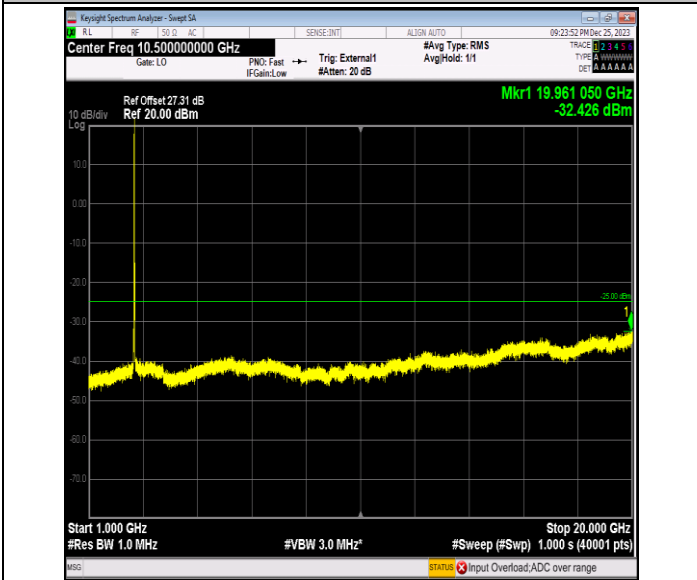

Band41_15MHz_QPSK_40640_1RB#0_0.15~30_0.15~30

Band41_15MHz_QPSK_40640_1RB#0_1000~20000_1000~20000