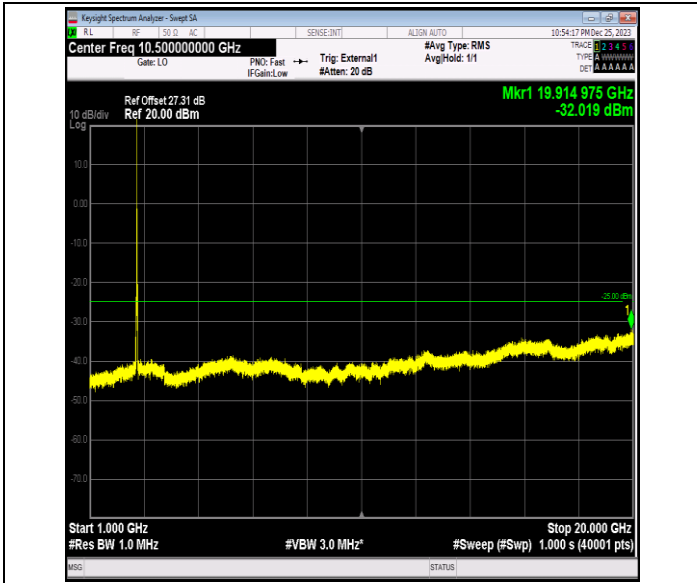

Band41_20MHz_QPSK_41140_1RB#0_0.15~30_0.15~30

Band41_20MHz_QPSK_41140_1RB#0_1000~20000_1000~20000