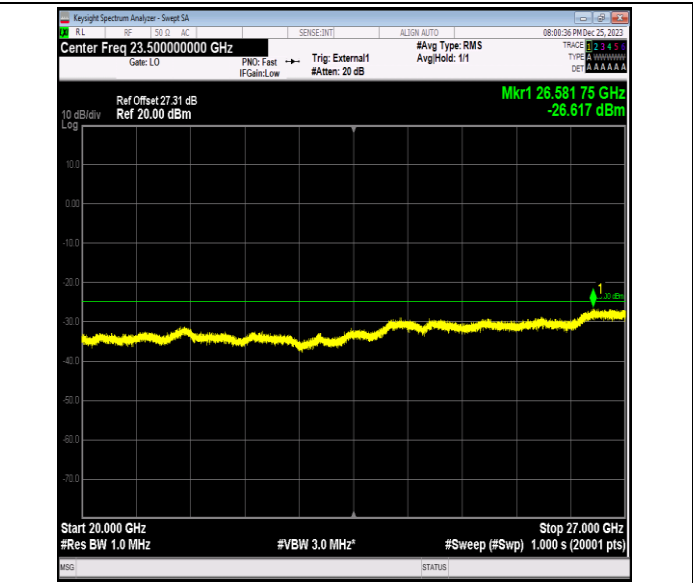

Band41_10MHz_16QAM_40090_1RB#0_0.15~30_0.15~30

Band41_10MHz_16QAM_40090_1RB#0_30~1000_30~1000

Band41_10MHz_16QAM_40090_1RB#0_1000~20000_1000~20000

Band41_10MHz_16QAM_40090_1RB#0_20000~27000_2000
0~27000

Band41_10MHz_16QAM_40640_1RB#0_0.009~0.15_0.009~
0.15

Band41_10MHz_16QAM_40640_1RB#0_0.15~30_0.15~30

Band41_10MHz_16QAM_40640_1RB#0_30~1000_30~1000

Band41_10MHz_16QAM_40640_1RB#0_1000~20000_1000~20000

Band41_10MHz_16QAM_40640_1RB#0_20000~27000_20000~27000

Band41_10MHz_16QAM_41190_1RB#0_0.009~0.15_0.009~0.15