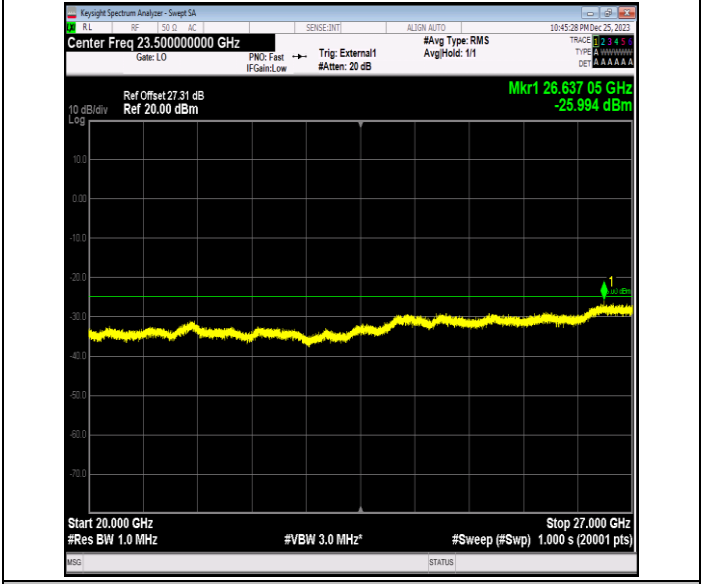

Band41_20MHz_16QAM_40140_1RB#0_30~1000_30~1000

Band41_20MHz_16QAM_40140_1RB#0_20000~27000_20000~27000