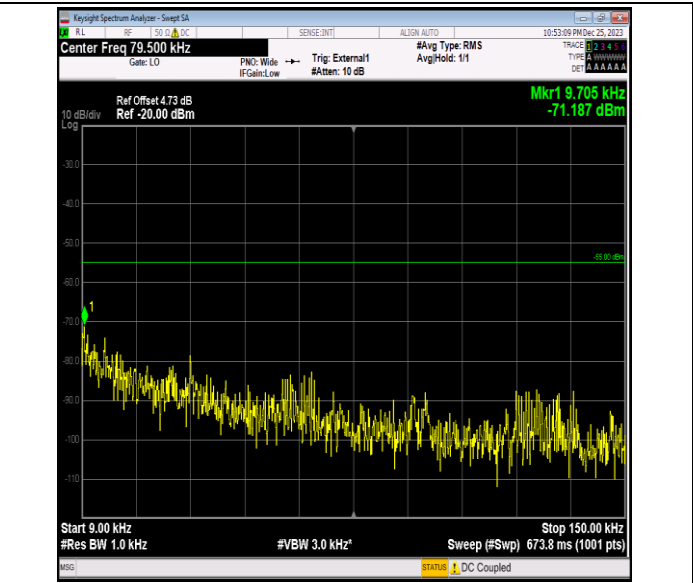

Band41_20MHz_QPSK_40640_1RB#0_1000~20000_1000~20000
0000

Band41_20MHz_QPSK_41140_1RB#0_0.009~0.15_0.009~0.15