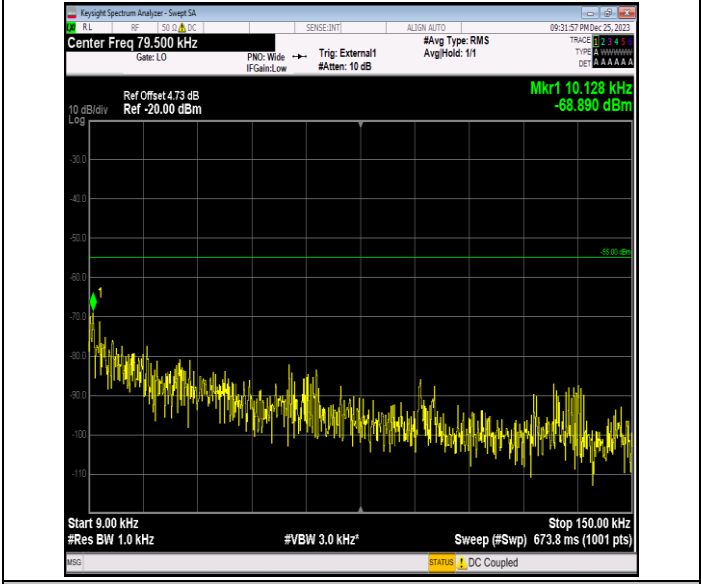

Band41_15MHz_64QAM_40640_1RB#0_1000~20000_1000~20000

Band41_15MHz_64QAM_41165_1RB#0_0.009~0.15_0.009~0.15