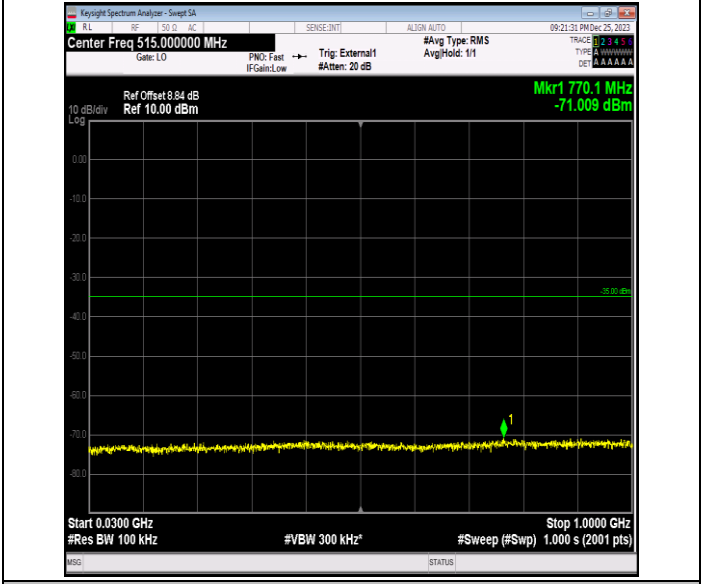

Band41_15MHz_64QAM_40115_1RB#0_0.009~0.15_0.009~0.15

Band41_15MHz_64QAM_40115_1RB#0_30~1000_30~1000