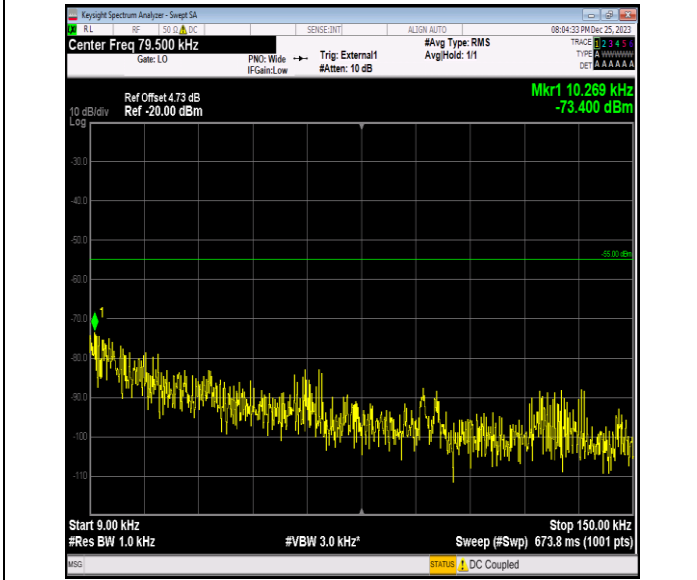

Band41_10MHz_16QAM_40640_1RB#0_1000~20000_1000~20000

Band41_10MHz_16QAM_41190_1RB#0_0.009~0.15_0.009~0.15