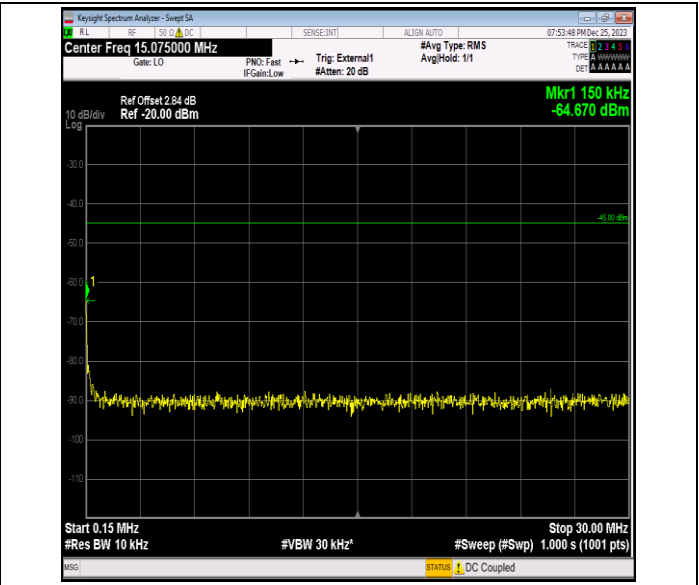

Band41_10MHz_QPSK_41190_1RB#0_0.15~30_0.15~30

Band41_10MHz_QPSK_41190_1RB#0_30~1000_30~1000

Band41_10MHz_QPSK_41190_1RB#0_1000~20000_1000~20000

Band41_10MHz_QPSK_41190_1RB#0_20000~27000_20000~27000

Band41_10MHz_16QAM_40090_1RB#0_0.009~0.15_0.009~0.15