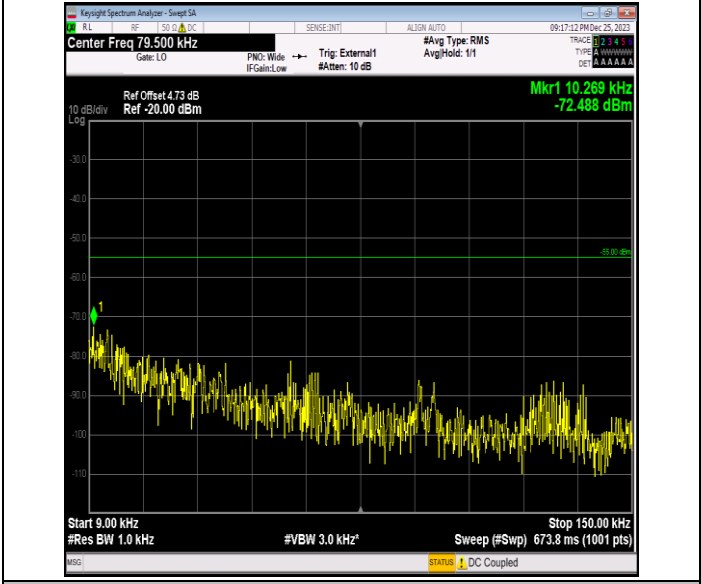

Band41_10MHz_64QAM_41190_1RB#0_0.009~0.15_0.009~0
 .15

Band41_10MHz_64QAM_41190_1RB#0_0.15~30_0.15~30

Band41_10MHz_64QAM_41190_1RB#0_30~1000_30~1000

Band41_10MHz_64QAM_41190_1RB#0_1000~20000_1000~20000

Band41_10MHz_64QAM_41190_1RB#0_20000~27000_2000~27000