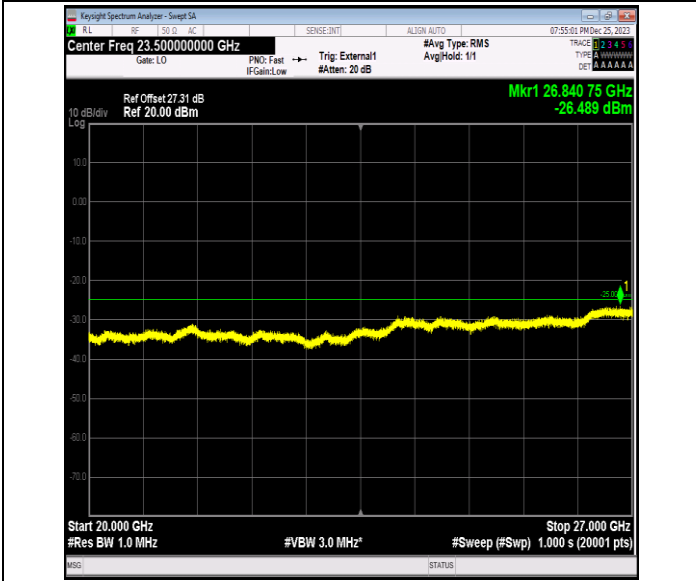

Band41_10MHz_QPSK_41190_1RB#0_0.15~30_0.15~30

Band41_10MHz_QPSK_41190_1RB#0_30~1000_30~1000

Band41_10MHz_QPSK_41190_1RB#0_1000~20000_1000~20000

Band41_10MHz_QPSK_41190_1RB#0_20000~27000_20000~27000

Band41_10MHz_16QAM_40090_1RB#0_0.009~0.15_0.009~0.15

Band41_10MHz_16QAM_40090_1RB#0_0.15~30_0.15~30

Band41_10MHz_16QAM_40090_1RB#0_30~1000_30~1000

Band41_10MHz_16QAM_40090_1RB#0_1000~20000_1000~20000

Band41_10MHz_16QAM_40090_1RB#0_20000~27000_2000
0~27000

Band41_10MHz_16QAM_40640_1RB#0_0.009~0.15_0.009~
0.15