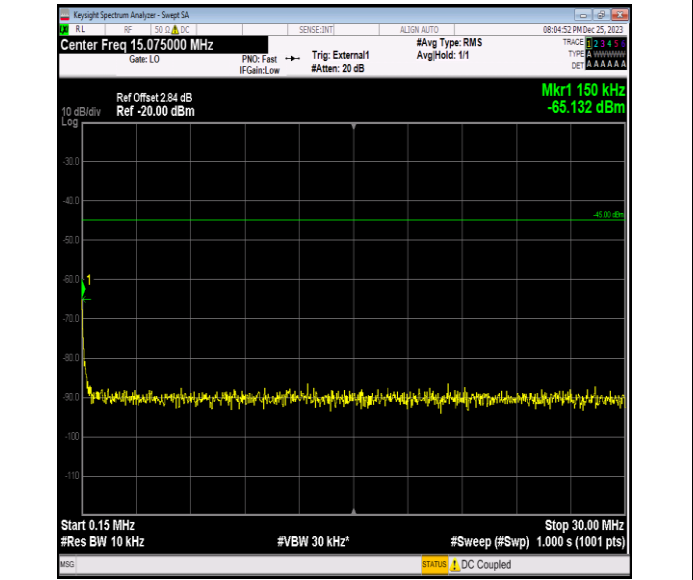

Band41_10MHz_16QAM_40640_1RB#0_20000~27000_20000~27000

Band41_10MHz_16QAM_41190_1RB#0_0.15~30_0.15~30