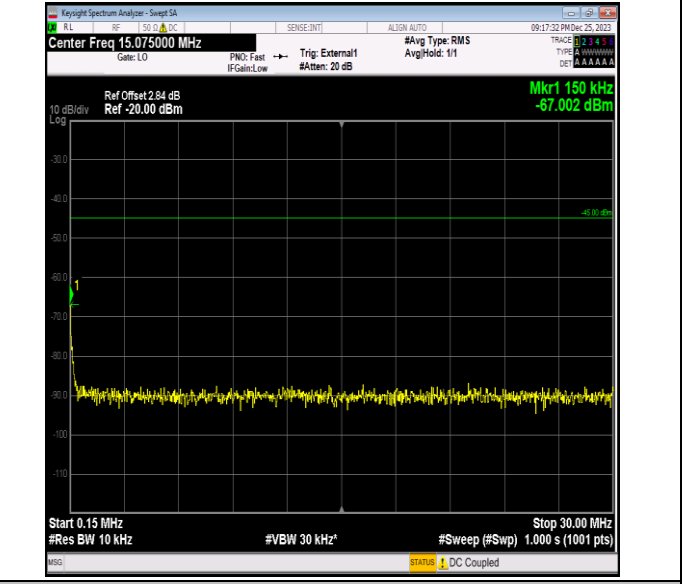

Band41_10MHz_64QAM_41190_1RB#0_0.009~0.15_0.009~0
 .15

Band41_10MHz_64QAM_41190_1RB#0_0.15~30_0.15~30

Band41_10MHz_64QAM_41190_1RB#0_30~1000_30~1000

Band41_10MHz_64QAM_41190_1RB#0_1000~20000_1000~20000

Band41_10MHz_64QAM_41190_1RB#0_20000~27000_2000~27000