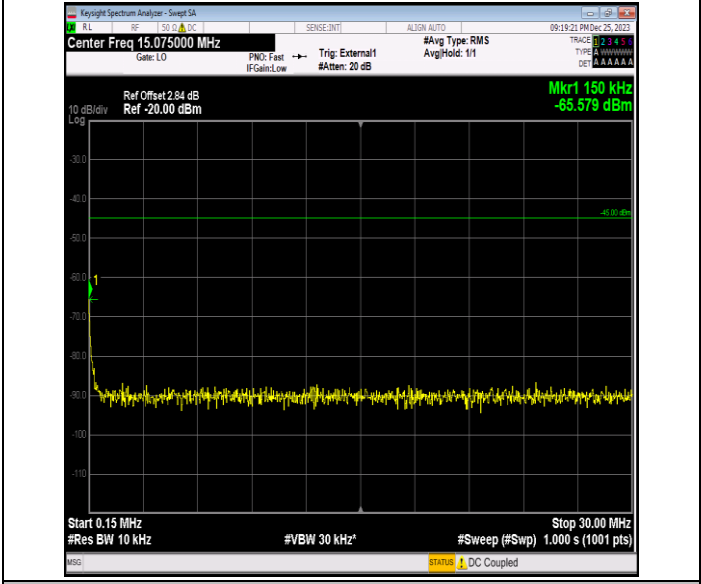

Band41_15MHz_QPSK_41165_1RB#0_20000~27000_20000~27000

Band41_15MHz_16QAM_40115_1RB#0_0.15~30_0.15~30