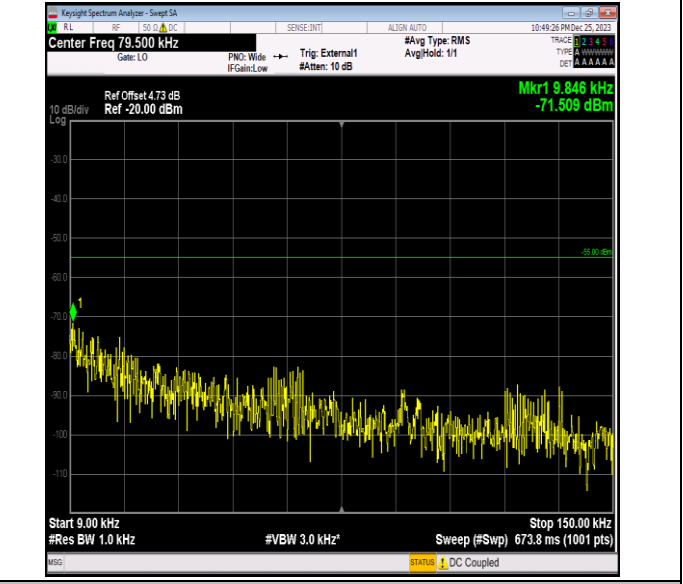

Band41_20MHz_16QAM_40140_1RB#0_1000~20000_1000~20000

Band41_20MHz_16QAM_40640_1RB#0_0.009~0.15_0.009~0.15