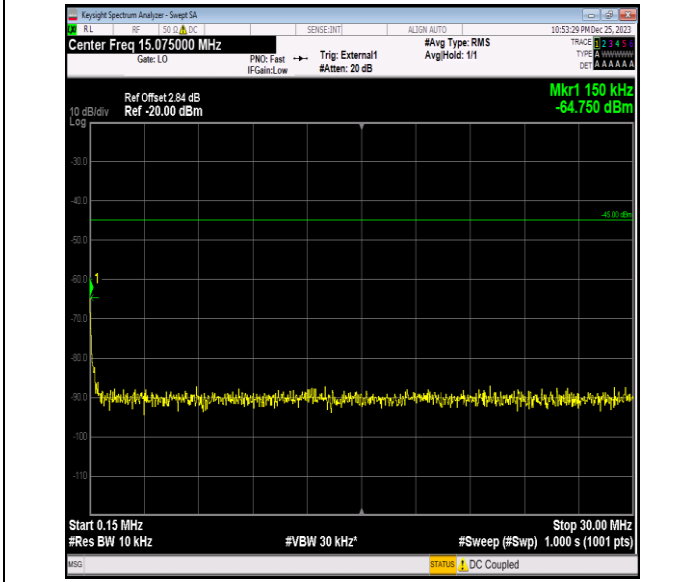

Band41_20MHz_QPSK_40640_1RB#0_20000~27000_20000~27000

Band41_20MHz_QPSK_41140_1RB#0_0.15~30_0.15~30