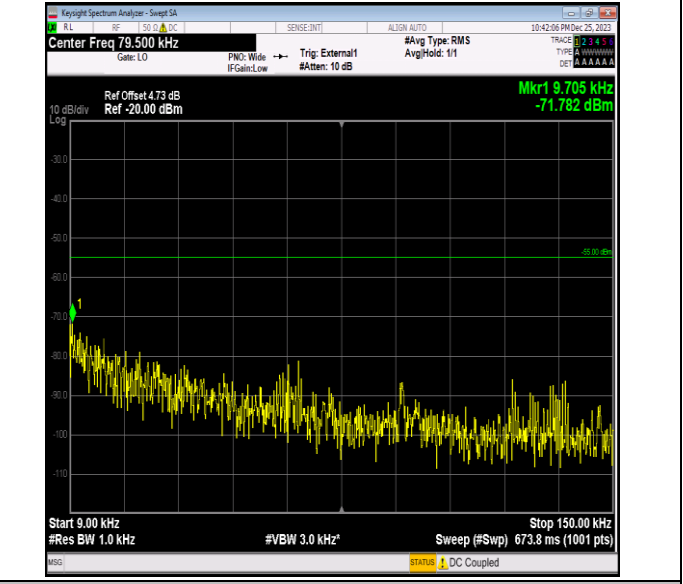

Band41_15MHz_64QAM_41165_1RB#0_1000~20000_1000~20000

Band41_20MHz_QPSK_40140_1RB#0_0.009~0.15_0.009~0.15