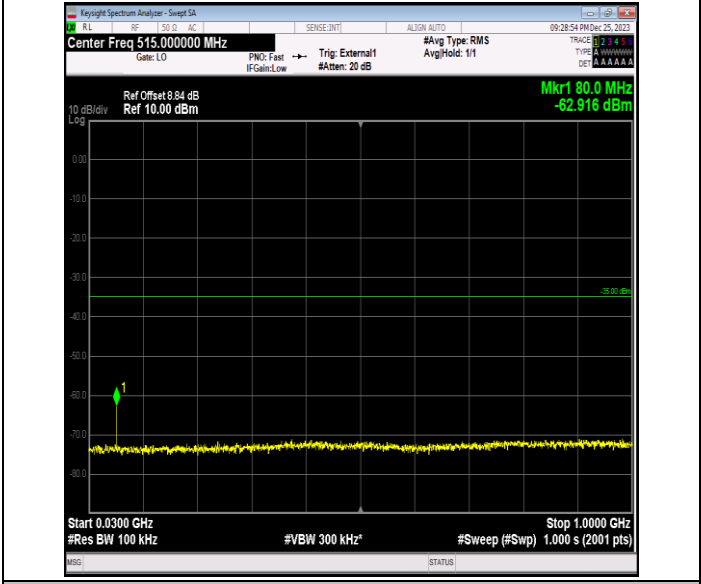

Band41_15MHz_QPSK_41165_1RB#0_0.009~0.15_0.009~0.15
15

Band41_15MHz_QPSK_41165_1RB#0_30~1000_30~1000