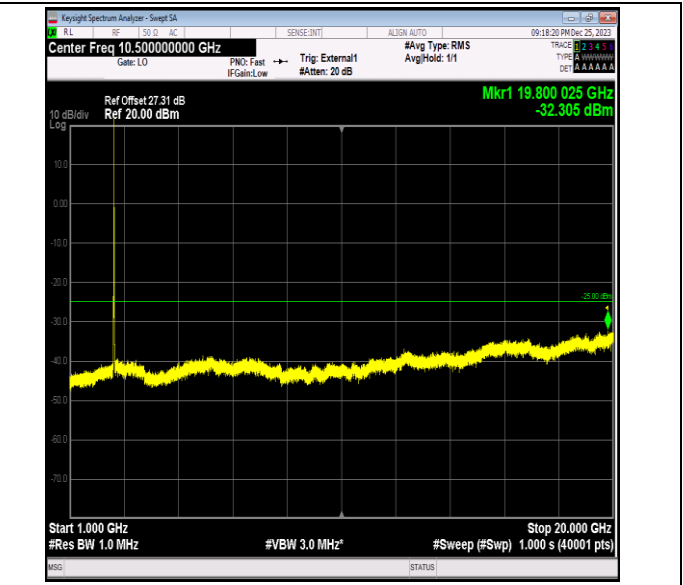

Band41_15MHz_QPSK_40115_1RB#0_0.15~30_0.15~30

Band41_15MHz_QPSK_40115_1RB#0_1000~20000_1000~20000