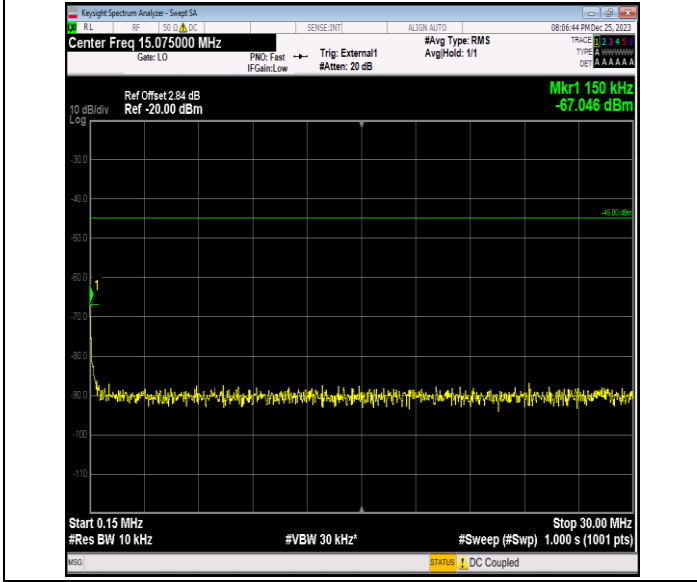

Band41_10MHz_64QAM_40640_1RB#0_20000~27000_2000
0~27000

Band41_10MHz_64QAM_41190_1RB#0_0.15~30_0.15~30