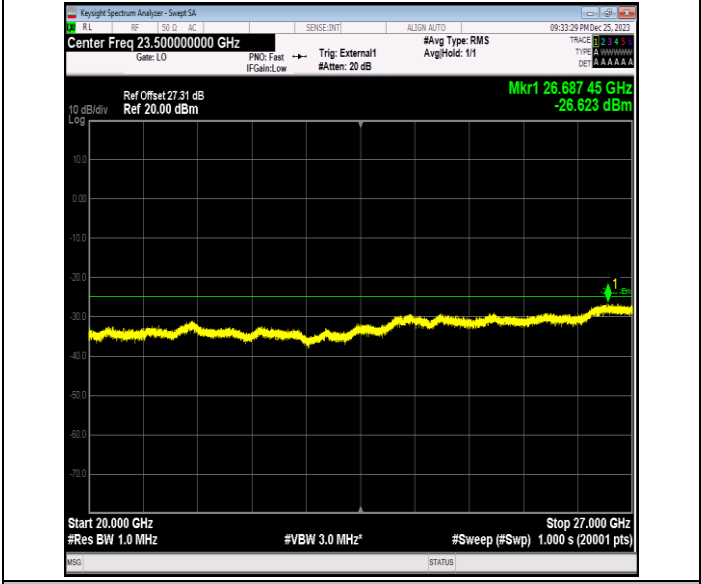

Band41_15MHz_64QAM_41165_1RB#0_30~1000_30~1000

Band41_15MHz_64QAM_41165_1RB#0_20000~27000_2000~27000