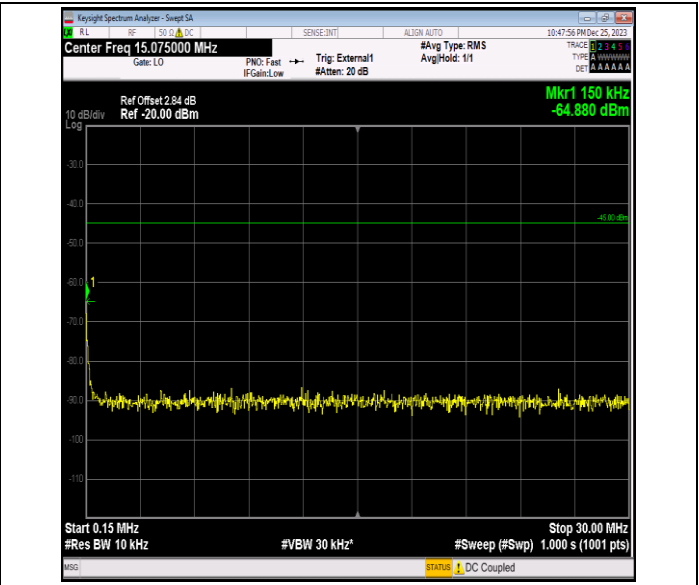

Band41_20MHz_QPSK_40140_1RB#0_20000~27000_20000~27000

Band41_20MHz_QPSK_40640_1RB#0_0.15~30_0.15~30