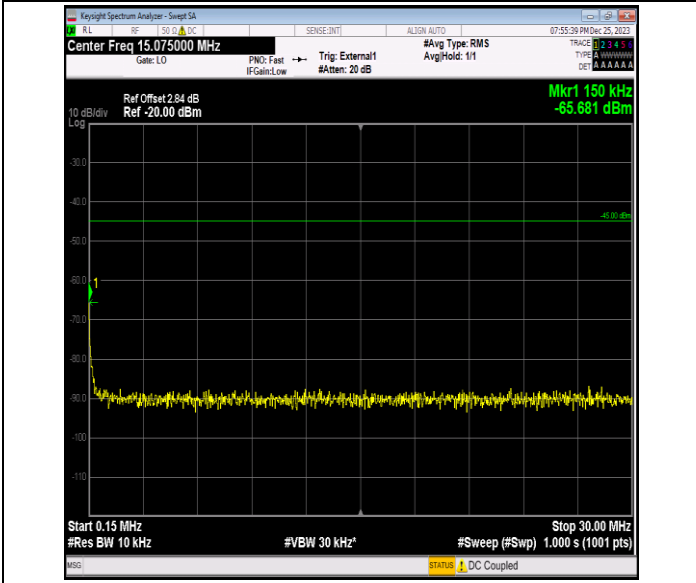

Band41_10MHz_16QAM_41190_1RB#0_0.15~30_0.15~30

Band41_10MHz_16QAM_41190_1RB#0_30~1000_30~1000

Band41_10MHz_16QAM_41190_1RB#0_1000~20000_1000~20000

Band41_10MHz_16QAM_41190_1RB#0_20000~27000_20000~27000

Band41_10MHz_64QAM_40090_1RB#0_0.009~0.15_0.009~0.15