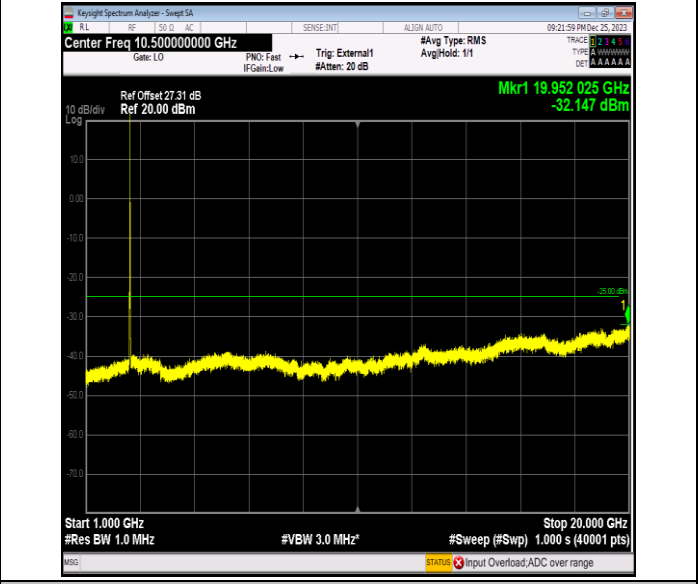

Band41_15MHz_64QAM_40115_1RB#0_0.15~30_0.15~30

Band41_15MHz_64QAM_40115_1RB#0_1000~20000_1000~20000