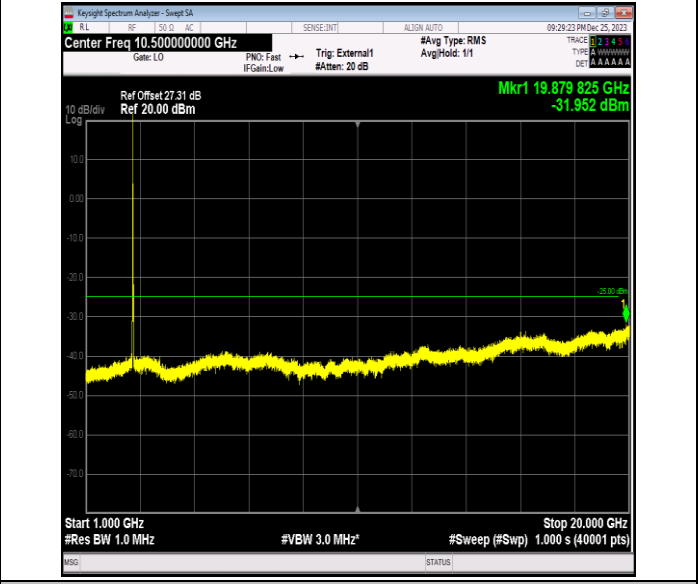

Band41_15MHz_QPSK_41165_1RB#0_0.15~30_0.15~30

Band41_15MHz_QPSK_41165_1RB#0_1000~20000_1000~20000
0000