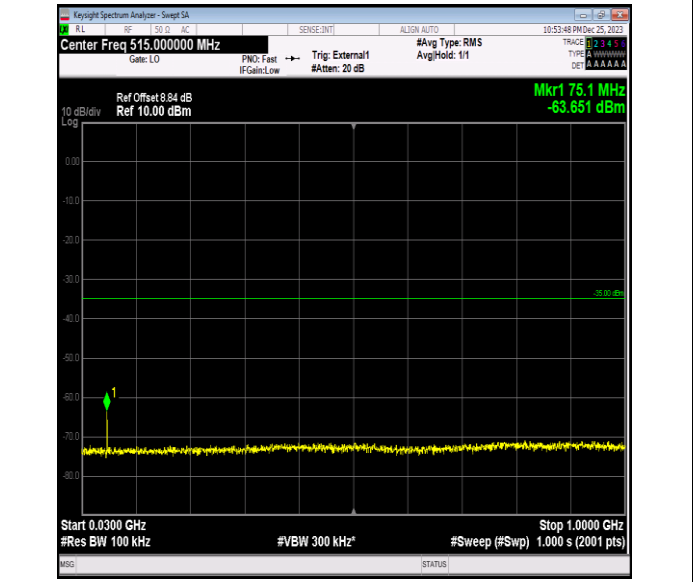

Band41_20MHz_QPSK_41140_1RB#0_0.009~0.15_0.009~0.15

Band41_20MHz_QPSK_41140_1RB#0_30~1000_30~1000