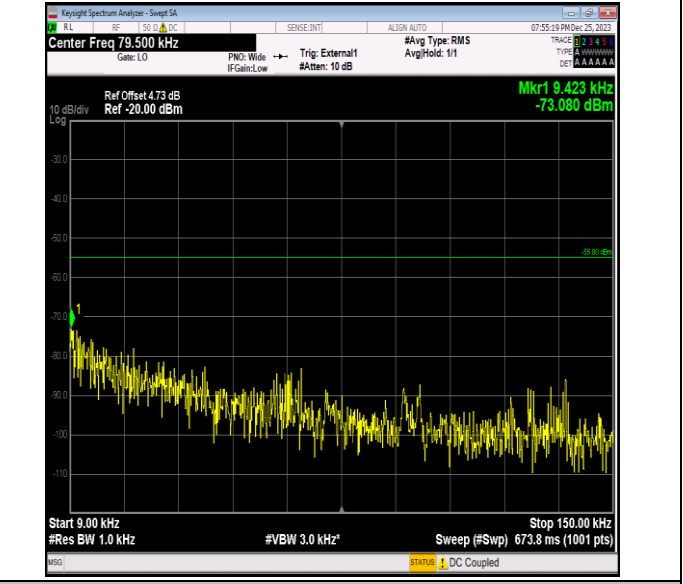

Band41_10MHz_16QAM_41190_1RB#0_1000~20000_1000~20000

Band41_10MHz_64QAM_40090_1RB#0_0.009~0.15_0.009~0.15