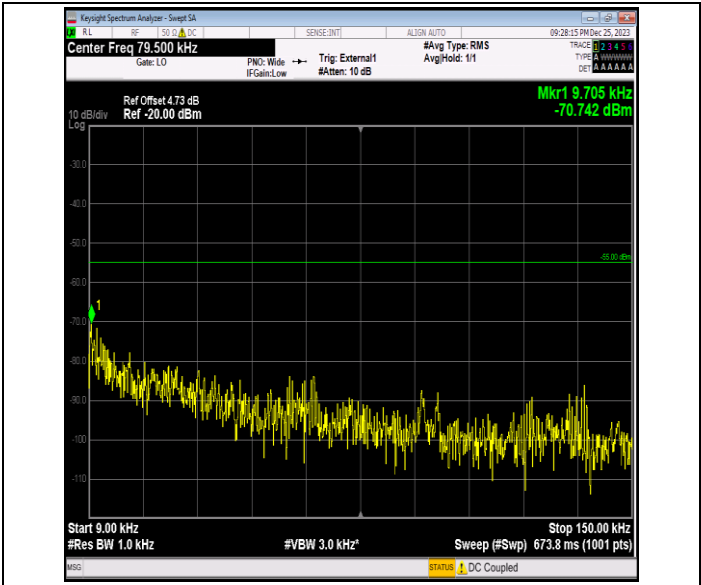

Band41_15MHz_QPSK_40640_1RB#0_0.009~0.15_0.009~0.15

Band41_15MHz_QPSK_40640_1RB#0_0.15~30_0.15~30

Band41_15MHz_QPSK_40640_1RB#0_30~1000_30~1000

Band41_15MHz_QPSK_40640_1RB#0_1000~20000_1000~20000

Band41_15MHz_QPSK_40640_1RB#0_20000~27000_20000~27000