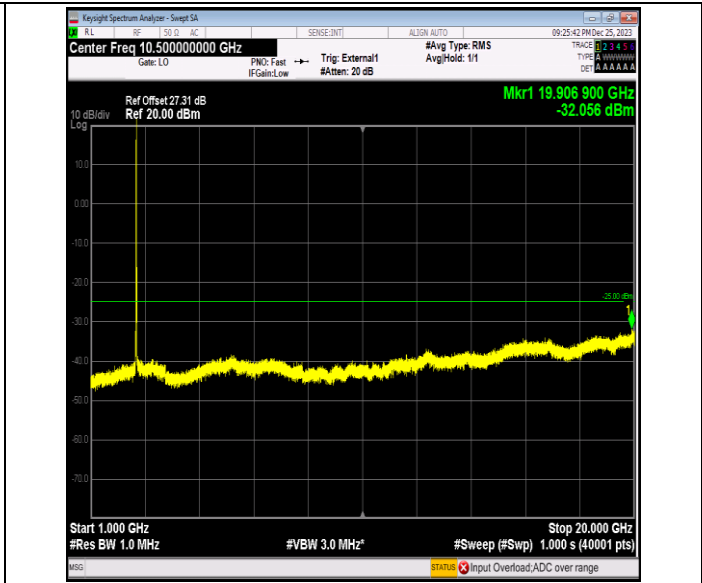

Band41_15MHz_16QAM_40640_1RB#0_0.15~30_0.15~30

Band41_15MHz_16QAM_40640_1RB#0_1000~20000_1000~20000