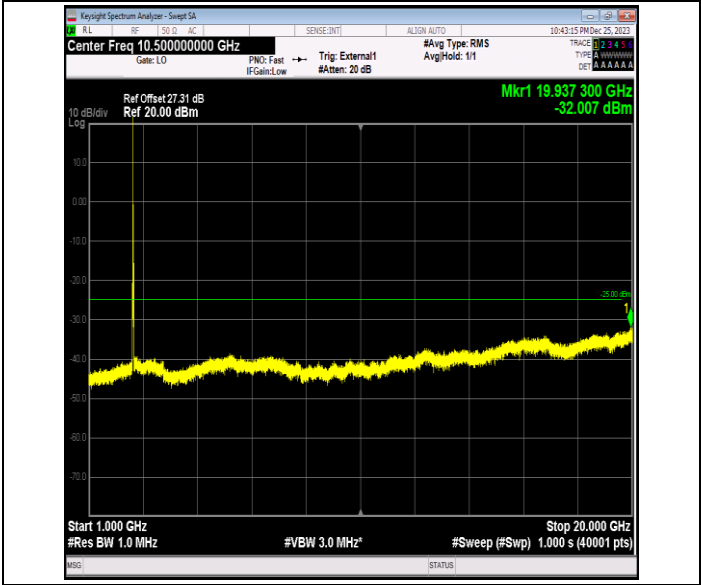

Band41_20MHz_QPSK_40140_1RB#0_0.15~30_0.15~30

Band41_20MHz_QPSK_40140_1RB#0_1000~20000_1000~20000