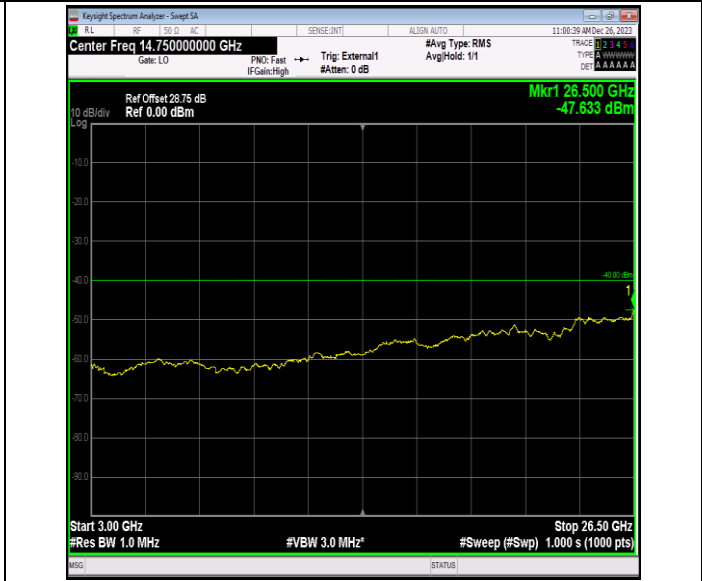

Band40_5MHz_16QAM_38775_1RB#0_3000~26500_3000~2
6500