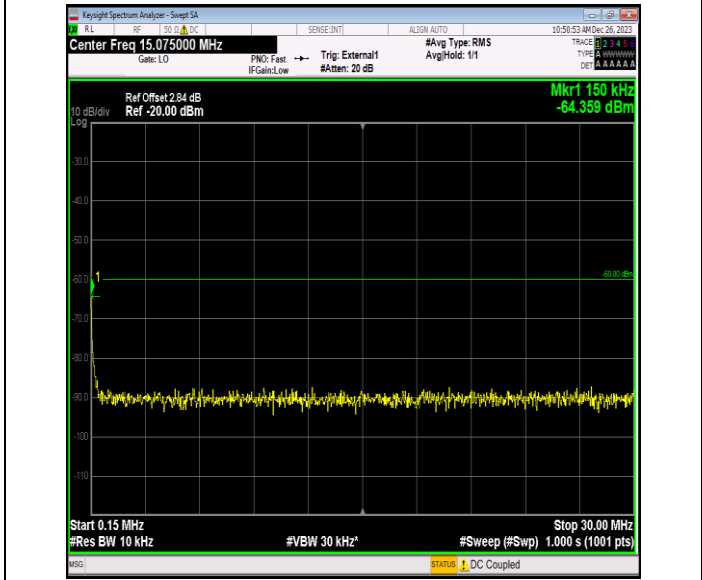

Band40_5MHz_64QAM_38725_1RB#0_0.15~30_0.15~30