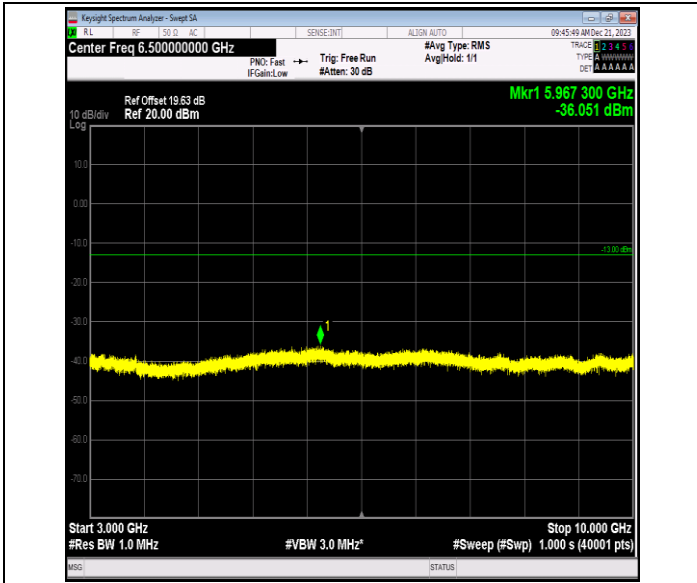

Band12_10MHz_16QAM_23130_1RB#0_3000~10000_3000~10000