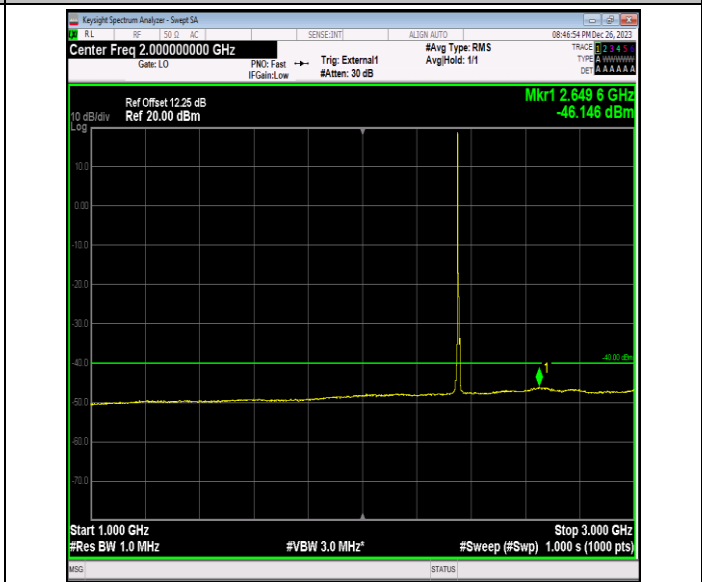

Band40_5MHz_QPSK_39175_1RB#0_1000~3000_1000~300
0