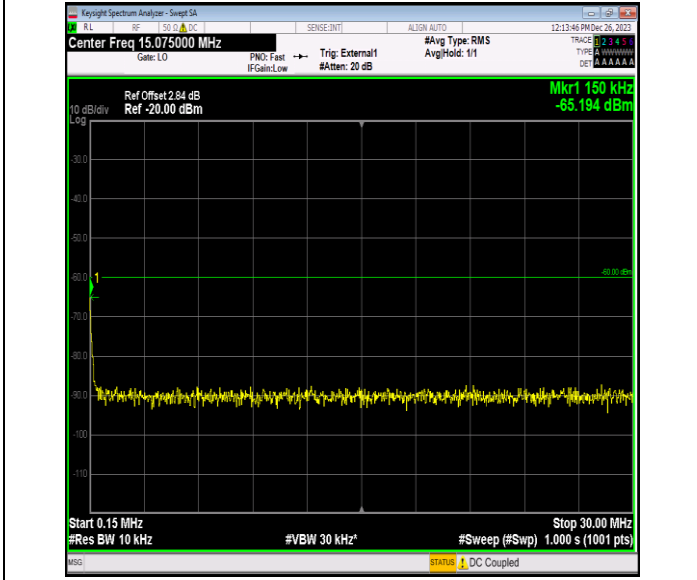

Band40_5MHz_64QAM_38775_1RB#0_0.15~30_0.15~30

Band40_5MHz_64QAM_38775_1RB#0_30~1000_30~1000

Band40_5MHz_64QAM_38775_1RB#0_1000~3000_1000~3000
00

Band40_5MHz_64QAM_38775_1RB#0_3000~26500_3000~2
6500

Band40_10MHz_QPSK_38750_1RB#0_0.009~0.15_0.009~0.
15