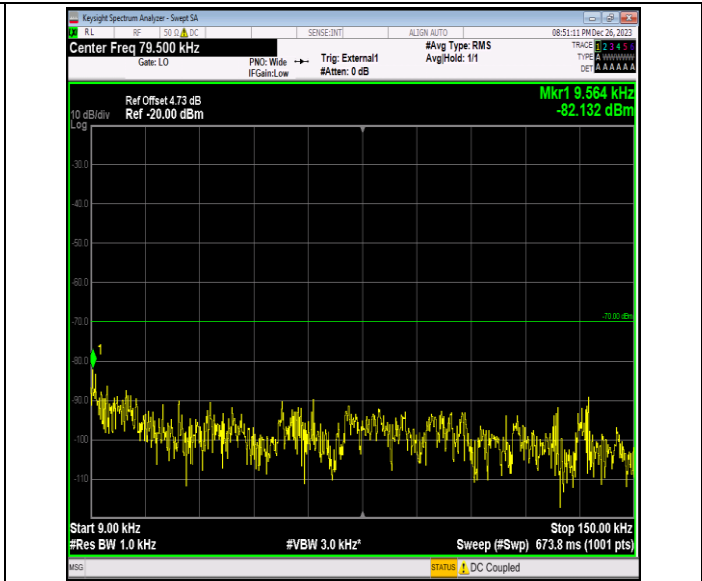

Band40_5MHz_QPSK_39200_1RB#0_0.009~0.15_0.009~0.1
5