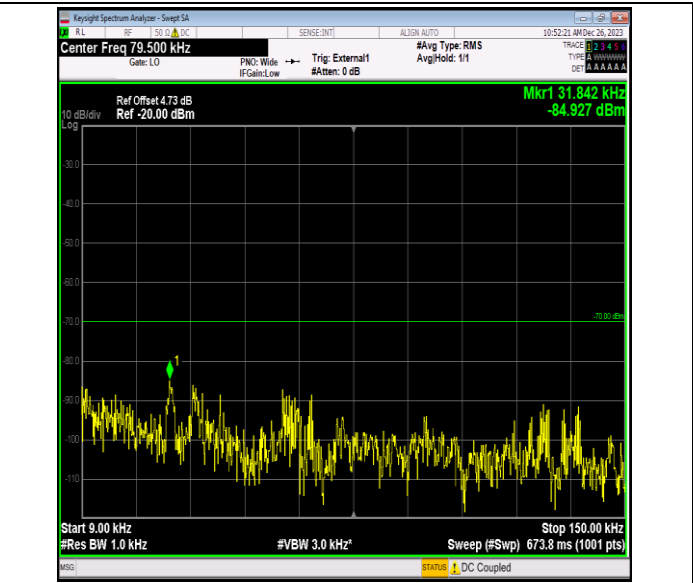

5

Band40_5MHz_QPSK_38725_1RB#0_0.15~30_0.15~30

Band40_5MHz_QPSK_38725_1RB#0_30~1000_30~1000

Band40_5MHz_QPSK_38725_1RB#0_1000~3000_1000~300

0

Band40_5MHz_QPSK_38725_1RB#0_3000~26500_3000~26
500

Band40_5MHz_QPSK_38750_1RB#0_0.009~0.15_0.009~0.1
5