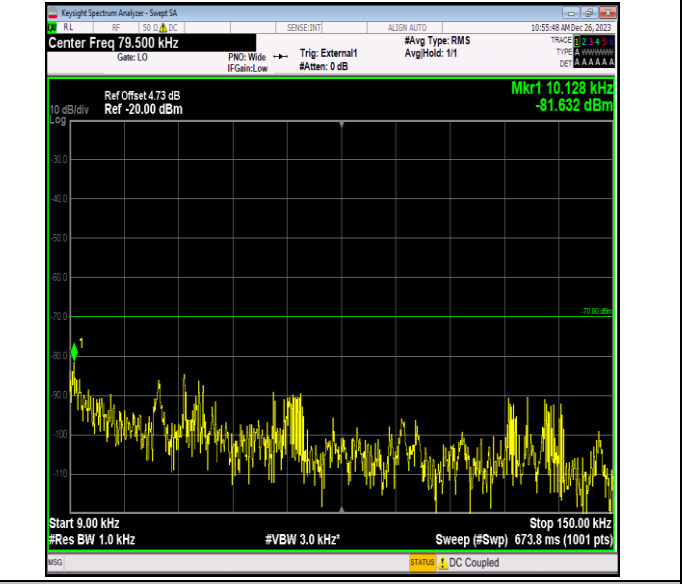

Band40_5MHz_64QAM_38750_1RB#0_0.009~0.15_0.009~0.15
15