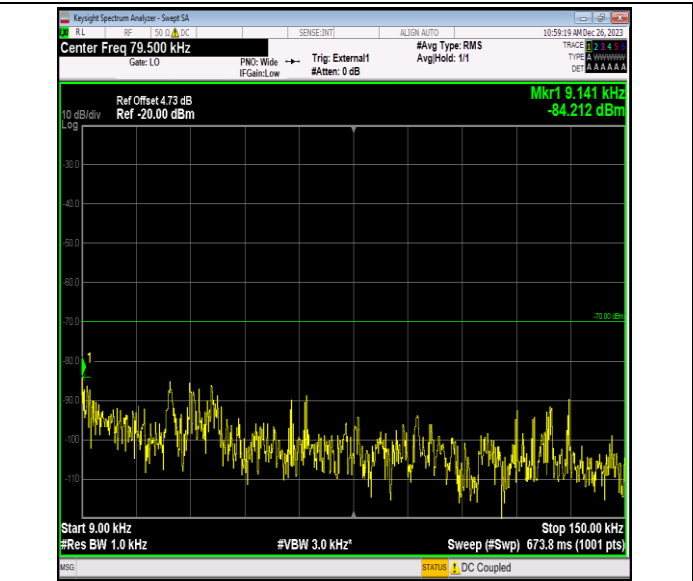

Band40_5MHz_16QAM_38775_1RB#0_0.009~0.15_0.009~0.
15