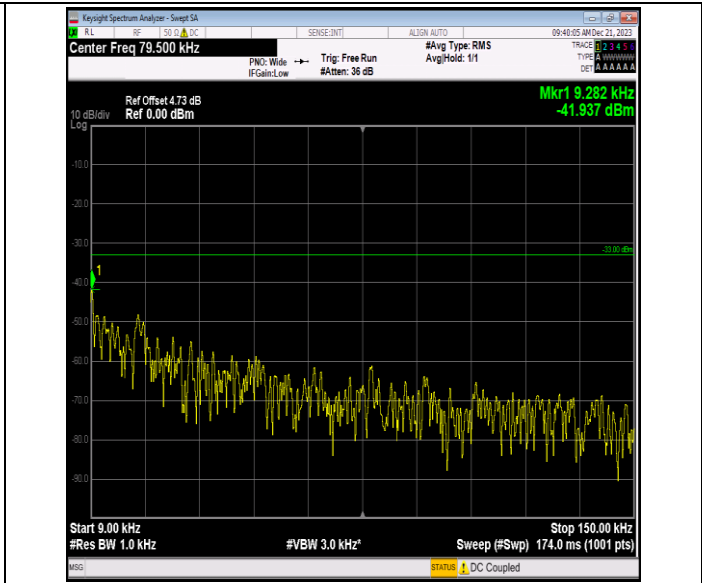

Band12_10MHz_64QAM_23060_1RB#0_0.009~0.15_0.009~0.15