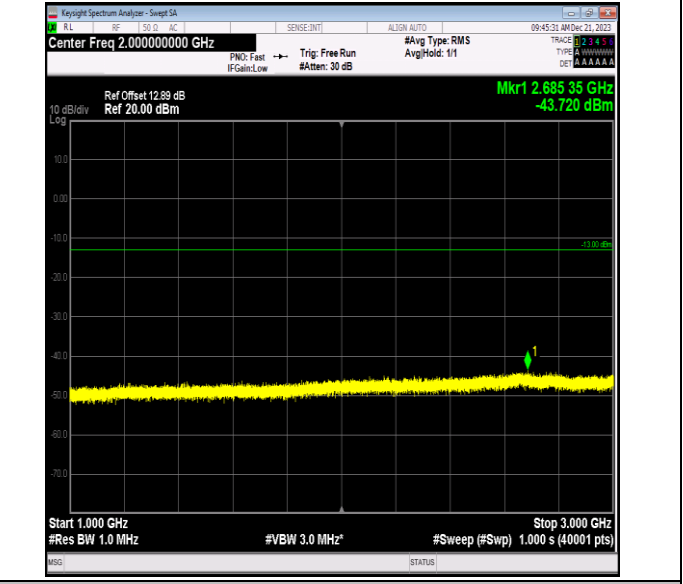

Band12_10MHz_16QAM_23130_1RB#0_1000~3000_1000~3000