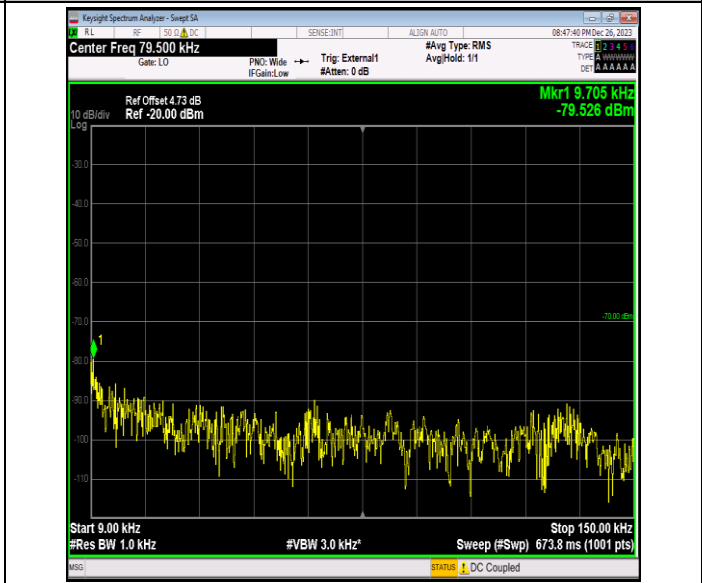

Band40_5MHz_16QAM_39175_1RB#0_0.009~0.15_0.009~0.15
15