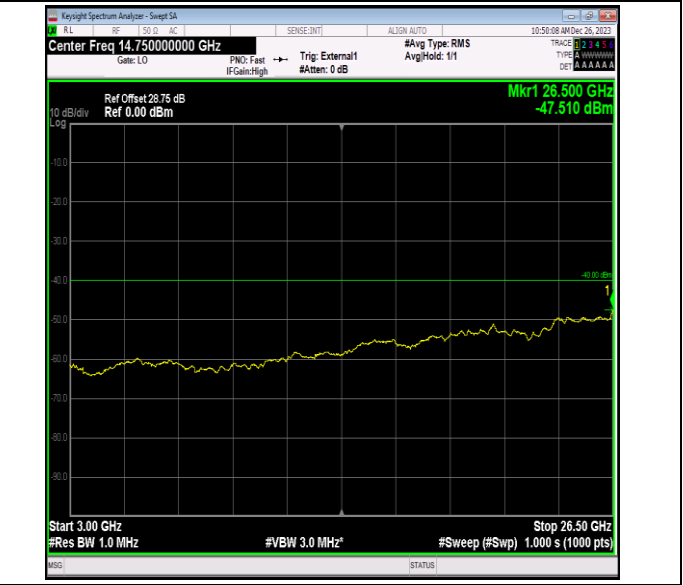

Band40_5MHz_16QAM_38725_1RB#0_3000~26500_3000~2
6500