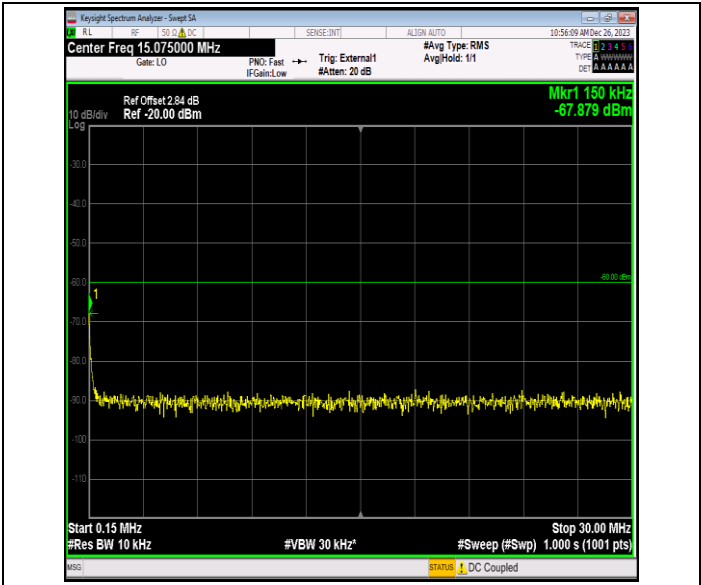

Band40_5MHz_64QAM_38725_1RB#0_0.15~30_0.15~30

Band40_5MHz_64QAM_38725_1RB#0_30~1000_30~1000

Band40_5MHz_64QAM_38725_1RB#0_1000~3000_1000~3000
00

Band40_5MHz_64QAM_38725_1RB#0_3000~26500_3000~26500
6500

Band40_5MHz_64QAM_38750_1RB#0_0.009~0.15_0.009~0.15
15