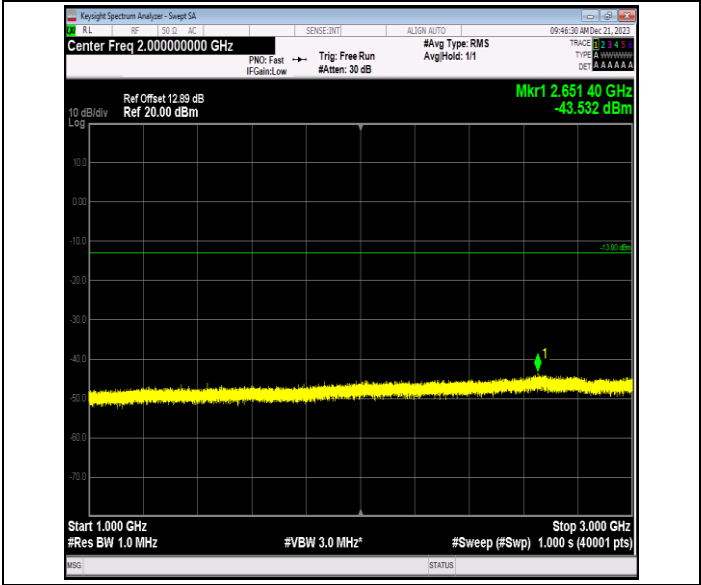

Band12_10MHz_64QAM_23130_1RB#0_1000~3000_1000~3000