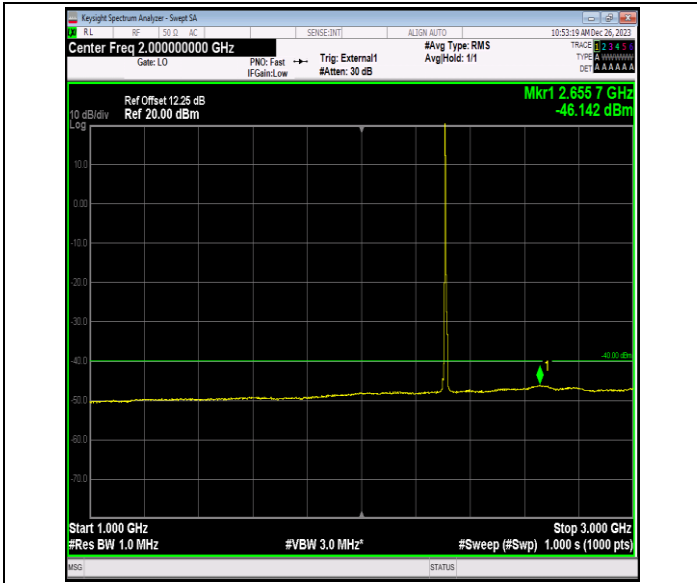

Band40_5MHz_QPSK_38750_1RB#0_1000~3000_1000~300
0