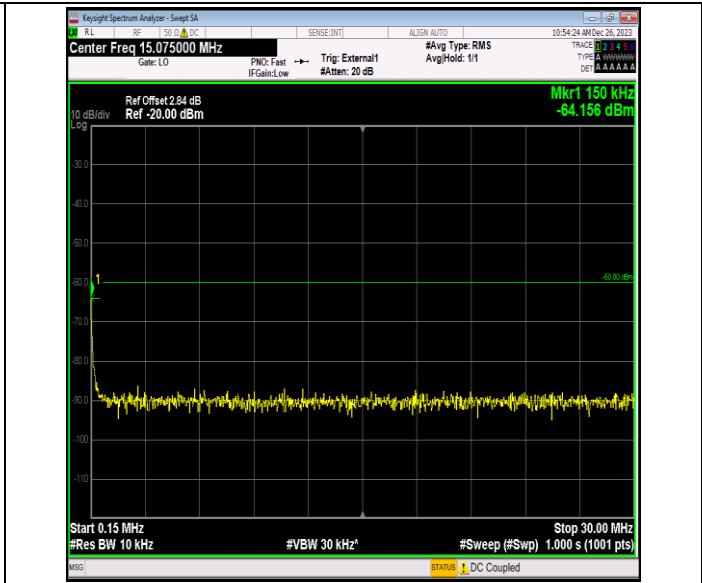

Band40_5MHz_16QAM_38750_1RB#0_0.15~30_0.15~30