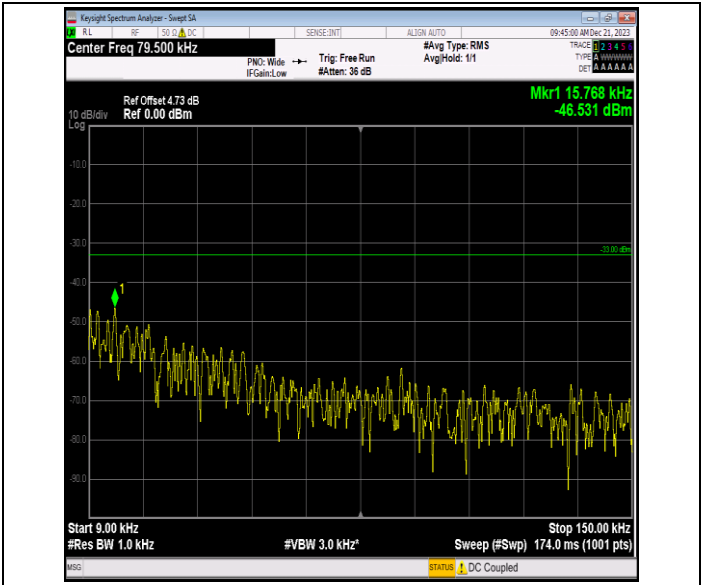

Band12_10MHz_16QAM_23095_1RB#0_0.15~30_0.15~30

Band12_10MHz_16QAM_23095_1RB#0_30~1000_30~1000

Band12_10MHz_16QAM_23095_1RB#0_1000~3000_1000~3000

Band12_10MHz_16QAM_23095_1RB#0_3000~10000_3000~10000

Band12_10MHz_16QAM_23130_1RB#0_0.009~0.15_0.009~0.15