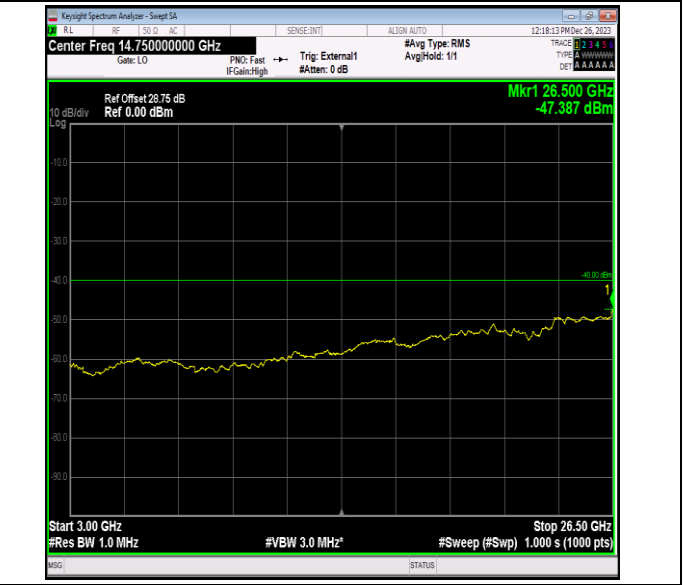

Band40_10MHz_64QAM_38750_1RB#0_3000~26500_3000~26500