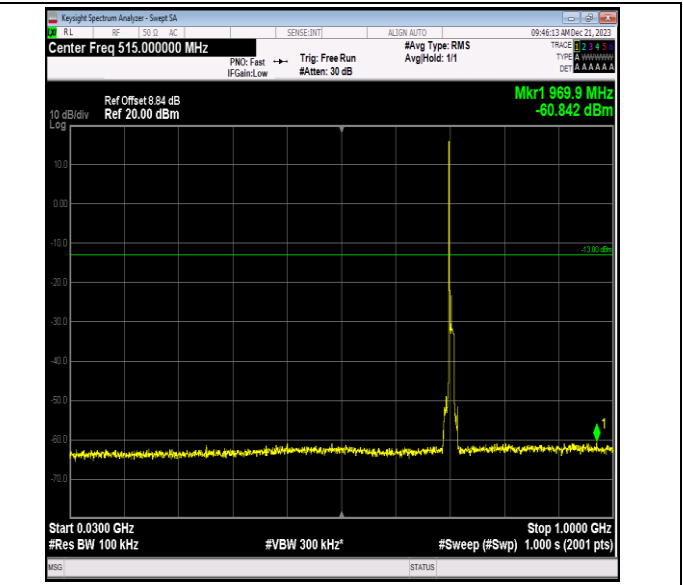

Band12_10MHz_64QAM_23095_1RB#0_0.15~30_0.15~30

Band12_10MHz_64QAM_23095_1RB#0_30~1000_30~1000

Band12_10MHz_64QAM_23095_1RB#0_1000~3000_1000~3000

Band12_10MHz_64QAM_23095_1RB#0_3000~10000_3000~10000

Band12_10MHz_64QAM_23130_1RB#0_0.009~0.15_0.009~0.15