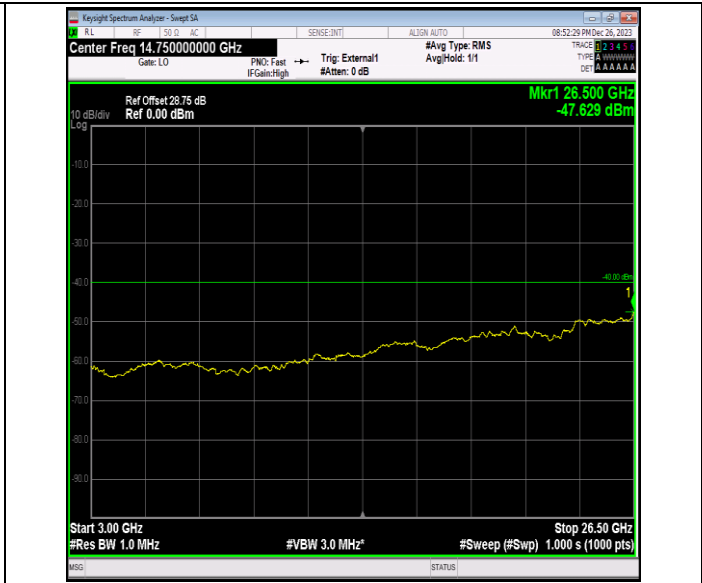

Band40_5MHz_QPSK_39200_1RB#0_3000~26500_3000~26
500