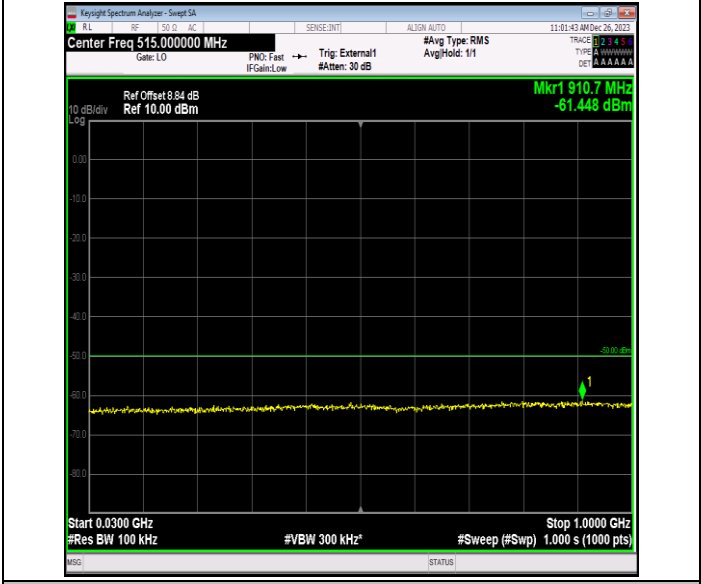

Band40_5MHz_64QAM_38775_1RB#0_30~1000_30~1000