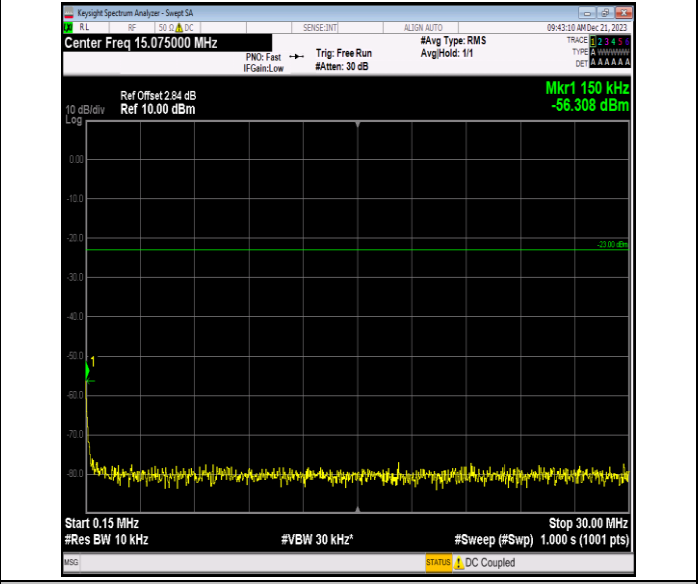

Band12_10MHz_64QAM_23095_1RB#0_0.15~30_0.15~30