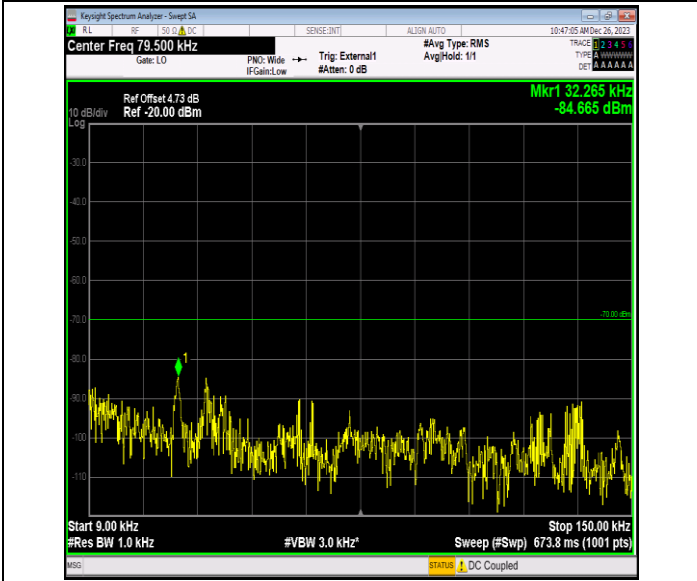

Band40_5MHz_QPSK_38725_1RB#0_0.009~0.15_0.009~0.1

5