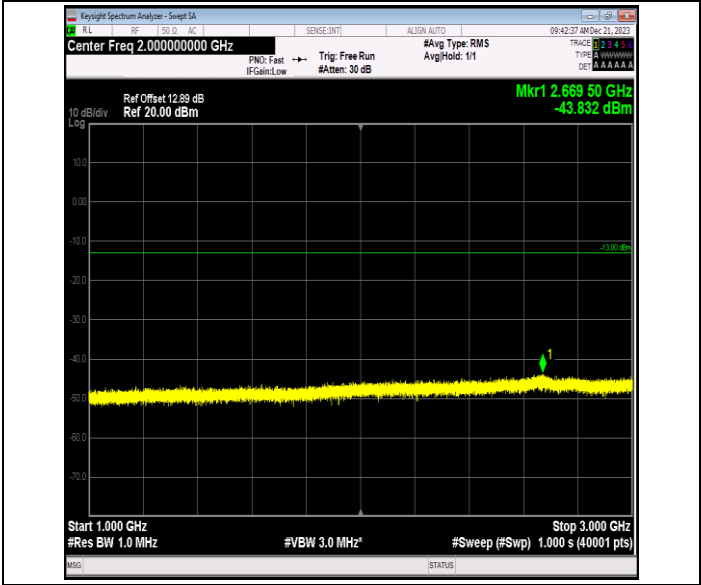

Band12_10MHz_16QAM_23095_1RB#0_0.15~30_0.15~30

Band12_10MHz_16QAM_23095_1RB#0_30~1000_30~1000

Band12_10MHz_16QAM_23095_1RB#0_1000~3000_1000~3000

Band12_10MHz_16QAM_23095_1RB#0_3000~10000_3000~10000

Band12_10MHz_16QAM_23130_1RB#0_0.009~0.15_0.009~0.15