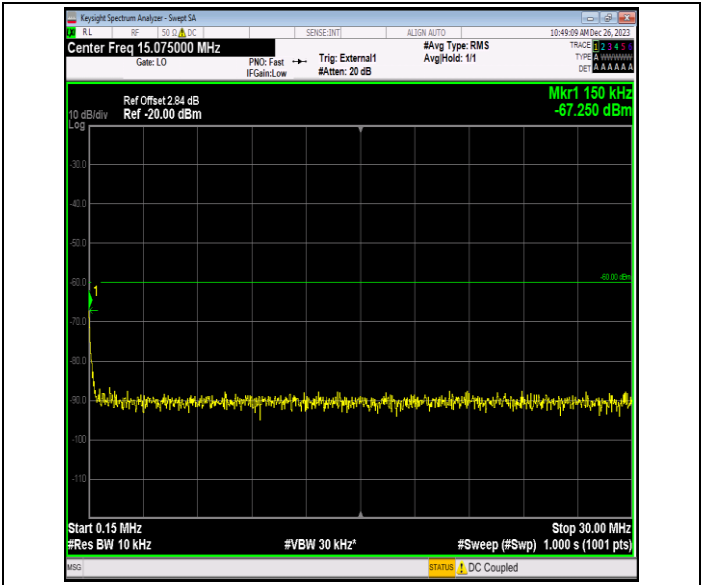

Band40_5MHz_QPSK_38775_1RB#0_0.15~30_0.15~30

Band40_5MHz_QPSK_38775_1RB#0_30~1000_30~1000

Band40_5MHz_QPSK_38775_1RB#0_1000~3000_1000~3000
0

Band40_5MHz_QPSK_38775_1RB#0_3000~26500_3000~26500
500

Band40_5MHz_16QAM_38725_1RB#0_0.009~0.15_0.009~0.15
15