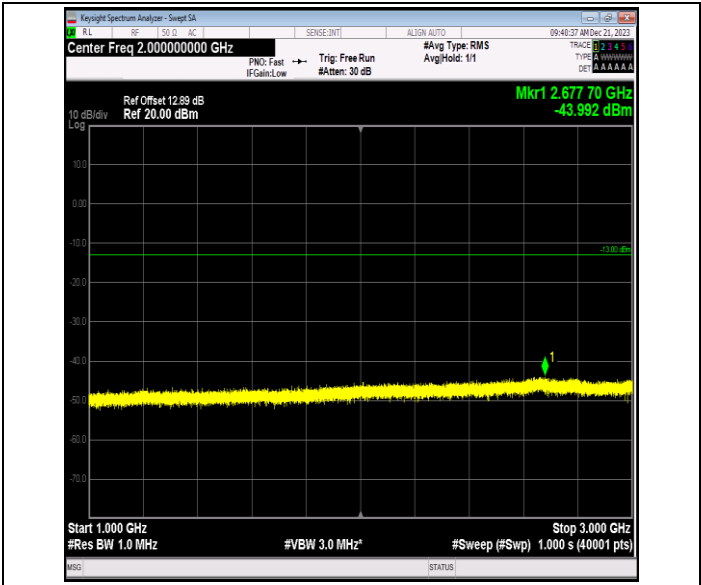

Band12_10MHz_64QAM_23060_1RB#0_1000~3000_1000~3000