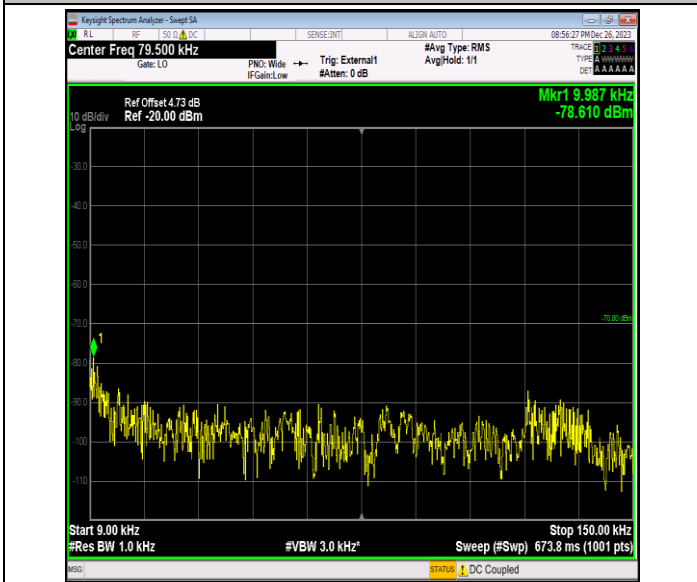

Band40_5MHz_QPSK_39200_1RB#0_0.009~0.15_0.009~0.1
 5

Band40_5MHz_QPSK_39200_1RB#0_0.15~30_0.15~30

Band40_5MHz_QPSK_39200_1RB#0_30~1000_30~1000

Band40_5MHz_QPSK_39200_1RB#0_1000~3000_1000~300
0

Band40_5MHz_QPSK_39200_1RB#0_3000~26500_3000~26
500