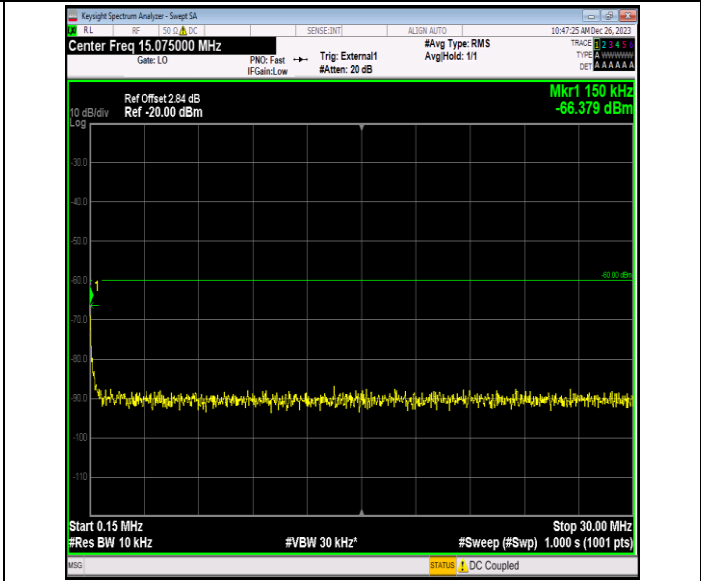

Band40_5MHz_QPSK_38725_1RB#0_0.009~0.15_0.009~0.1

5