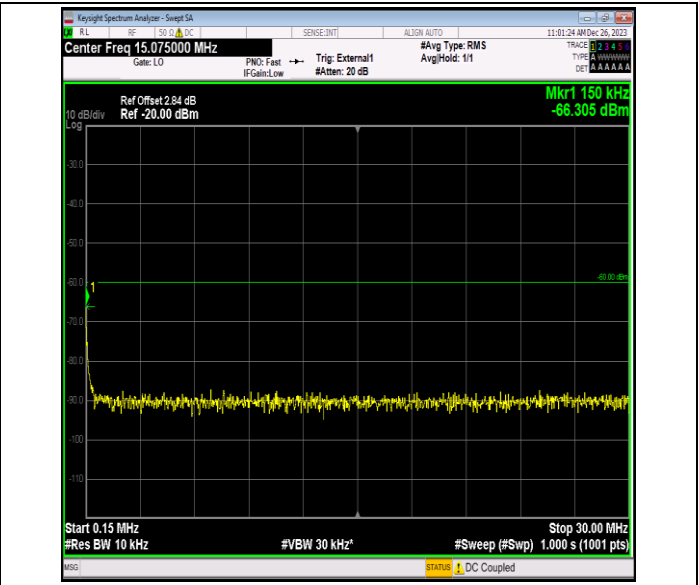

Band40_5MHz_64QAM_38775_1RB#0_0.15~30_0.15~30