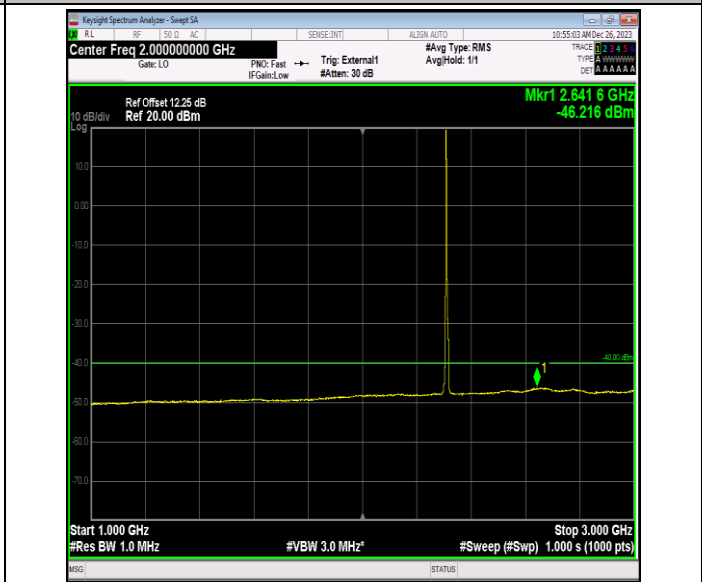

Band40_5MHz_16QAM_38750_1RB#0_1000~3000_1000~3000
00