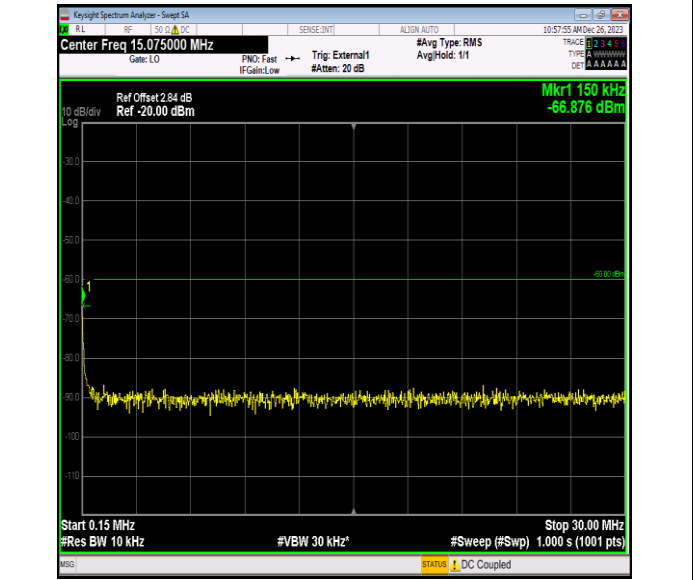

Band40_5MHz_QPSK_38775_1RB#0_0.15~30_0.15~30