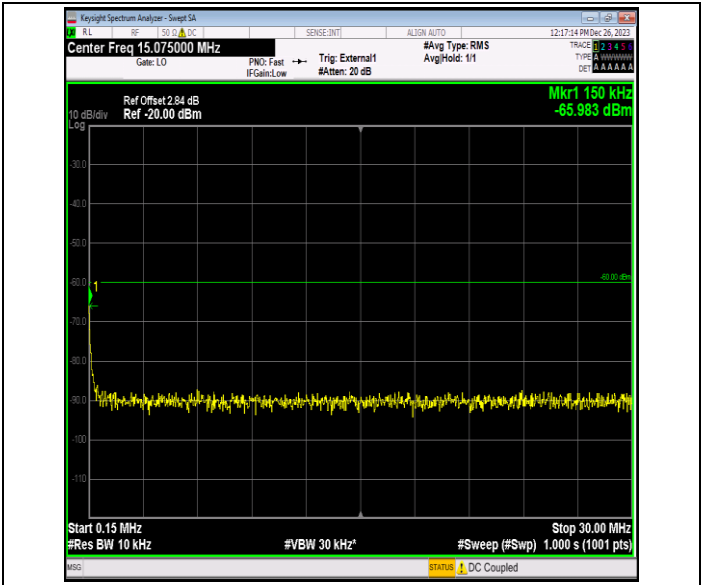

Band40_10MHz_64QAM_38750_1RB#0_0.15~30_0.15~30