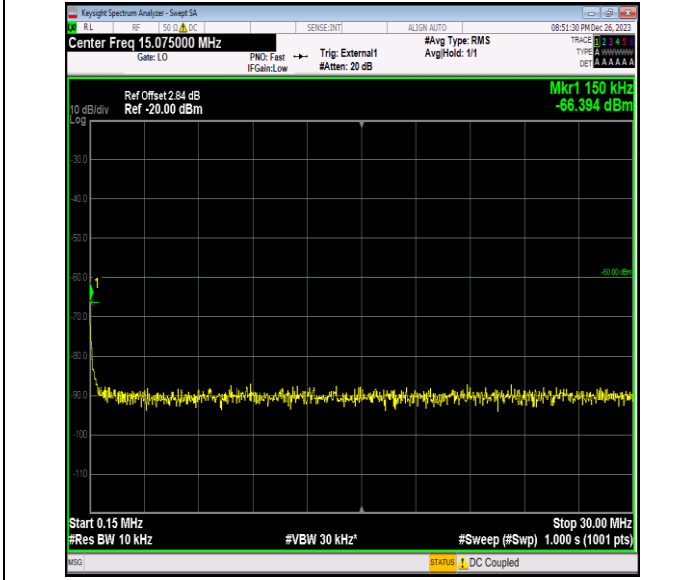

Band40_5MHz_QPSK_39200_1RB#0_0.15~30_0.15~30