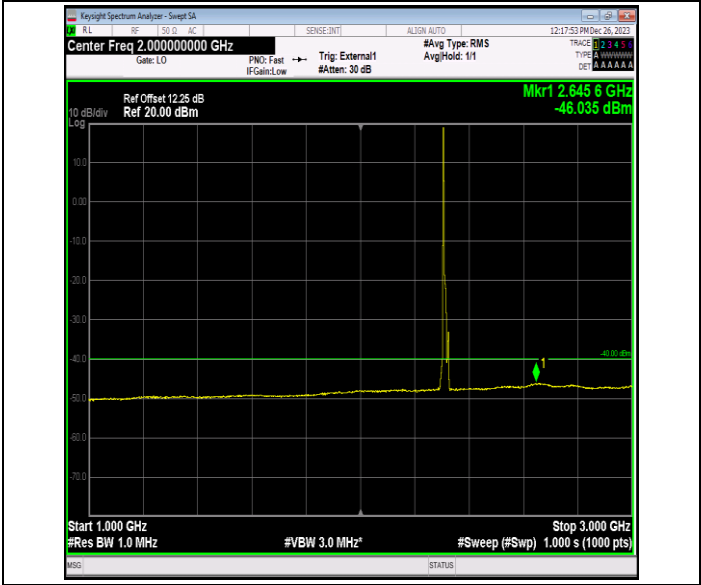

Band40_10MHz_64QAM_38750_1RB#0_1000~3000_1000~3000