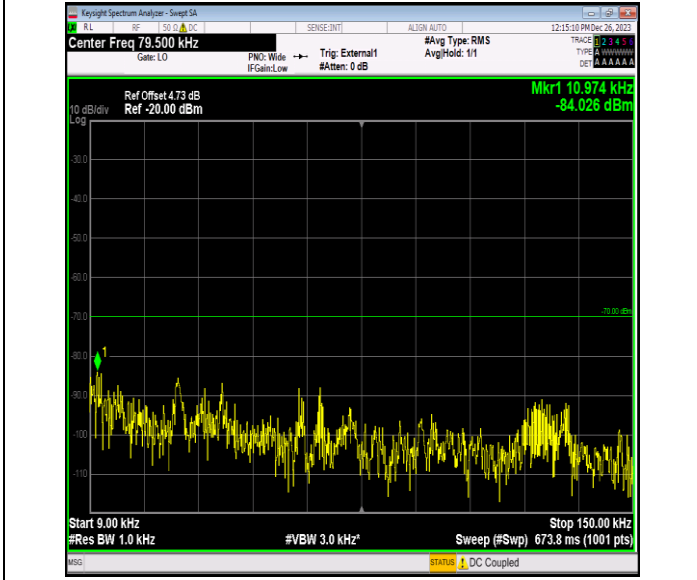

Band40_10MHz_16QAM_38750_1RB#0_0.009~0.15_0.009~0.15
0.15