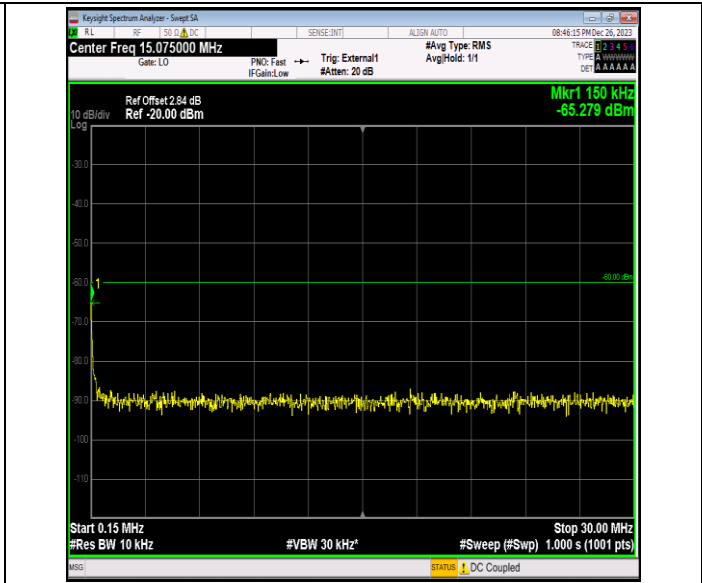

Band40_10MHz_64QAM_38750_1RB#0_0.009~0.15_0.009~0.15

Band40_10MHz_64QAM_38750_1RB#0_0.15~30_0.15~30

Band40_10MHz_64QAM_38750_1RB#0_30~1000_30~1000

Band40_10MHz_64QAM_38750_1RB#0_1000~3000_1000~3000

Band40_10MHz_64QAM_38750_1RB#0_3000~26500_3000~26500