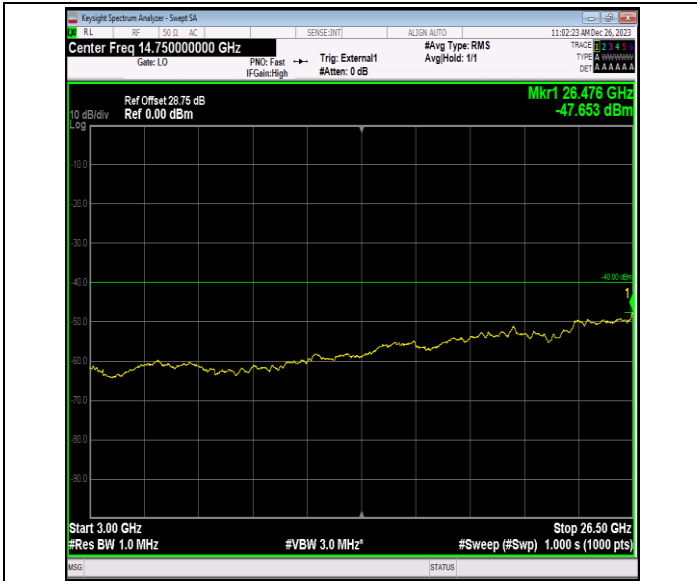

Band40_5MHz_64QAM_38775_1RB#0_3000~26500_3000~2
6500