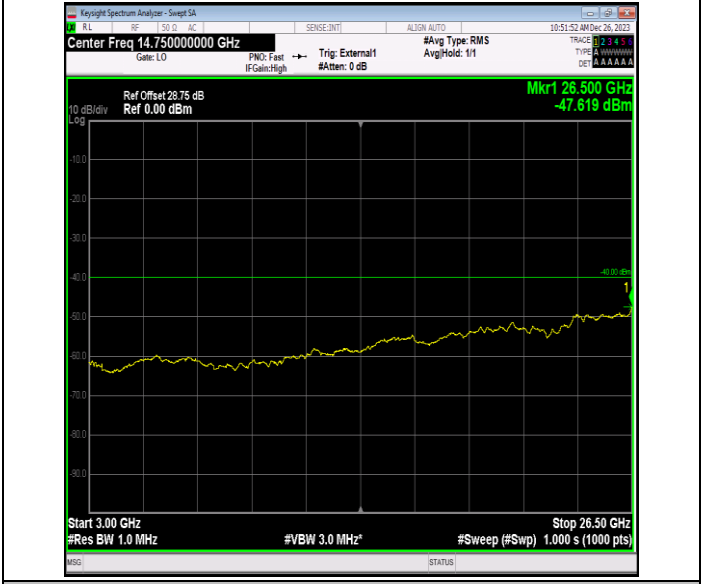

Band40_5MHz_64QAM_38725_1RB#0_3000~26500_3000~26500
6500