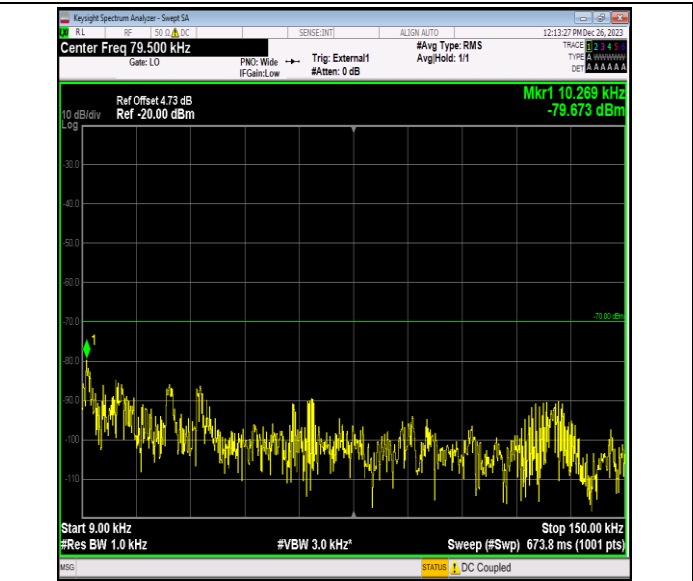

Band40_10MHz_QPSK_38750_1RB#0_0.009~0.15_0.009~0.
15