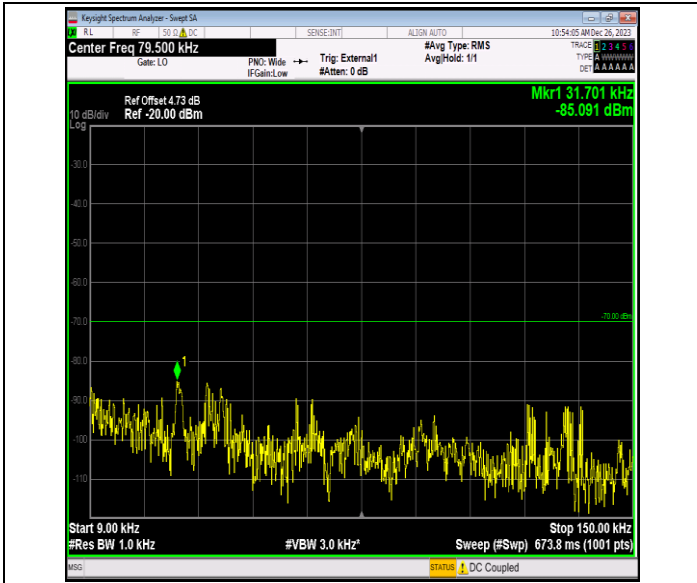

Band40_5MHz_16QAM_38750_1RB#0_0.009~0.15_0.009~0.15
15