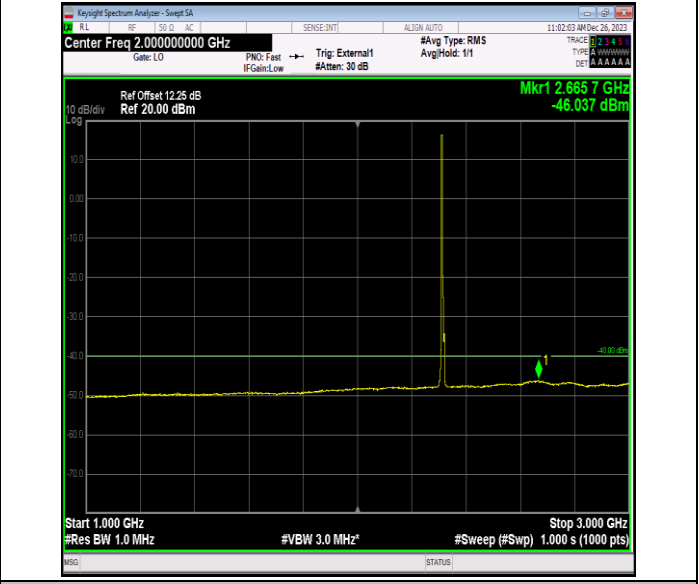

Band40_5MHz_64QAM_38775_1RB#0_1000~3000_1000~3000
00