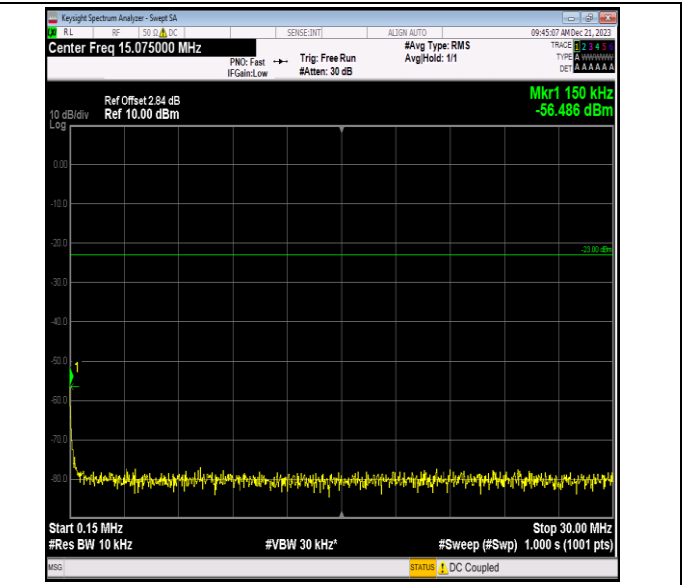

Band12_10MHz_16QAM_23095_1RB#0_0.15~30_0.15~30

Band12_10MHz_16QAM_23095_1RB#0_30~1000_30~1000

Band12_10MHz_16QAM_23095_1RB#0_1000~3000_1000~3000

Band12_10MHz_16QAM_23095_1RB#0_3000~10000_3000~10000

Band12_10MHz_16QAM_23130_1RB#0_0.009~0.15_0.009~0.15