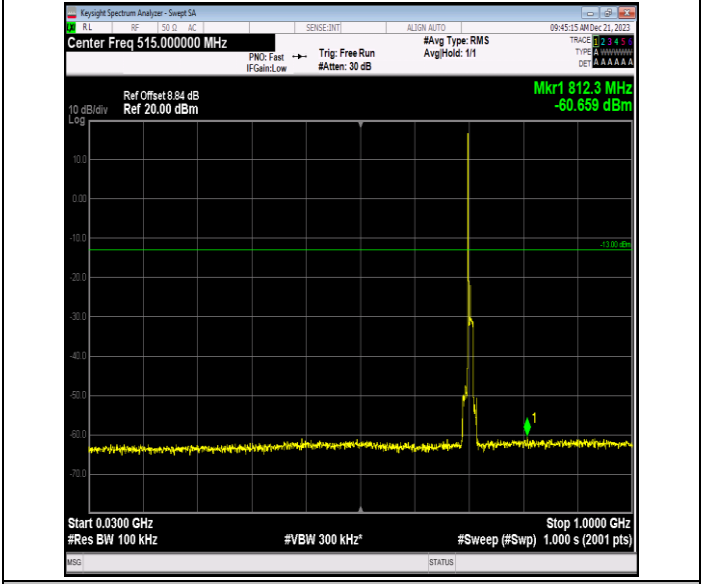

Band12_10MHz_16QAM_23130_1RB#0_30~1000_30~1000