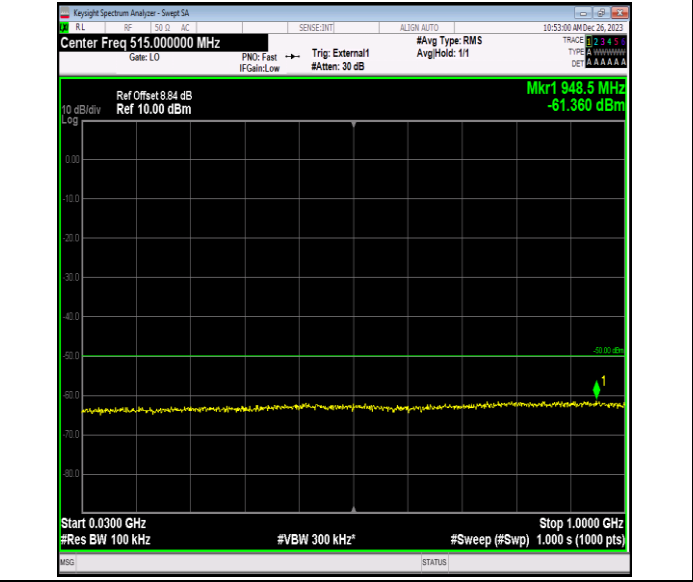

5

Band40_5MHz_QPSK_38725_1RB#0_0.15~30_0.15~30

Band40_5MHz_QPSK_38725_1RB#0_30~1000_30~1000

Band40_5MHz_QPSK_38725_1RB#0_1000~3000_1000~300

0

Band40_5MHz_QPSK_38725_1RB#0_3000~26500_3000~26
500

Band40_5MHz_QPSK_38750_1RB#0_0.009~0.15_0.009~0.1
5