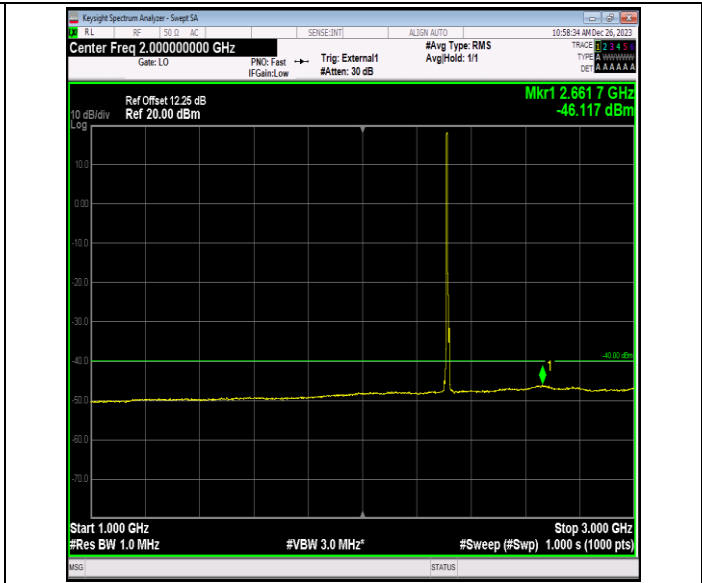

Band40_5MHz_QPSK_38775_1RB#0_1000~3000_1000~3000
0