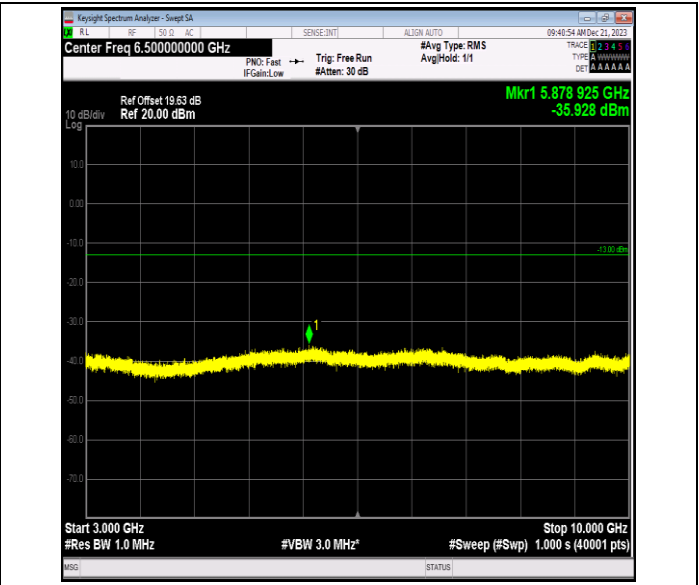

Band12_10MHz_64QAM_23060_1RB#0_3000~10000_3000~10000