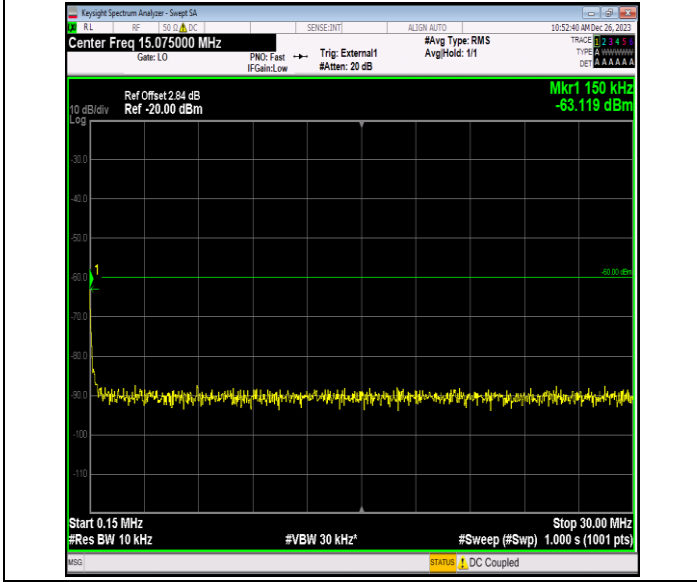

5

Band40_5MHz_QPSK_38725_1RB#0_0.15~30_0.15~30

Band40_5MHz_QPSK_38725_1RB#0_30~1000_30~1000

Band40_5MHz_QPSK_38725_1RB#0_1000~3000_1000~300

0

Band40_5MHz_QPSK_38725_1RB#0_3000~26500_3000~26
500

Band40_5MHz_QPSK_38750_1RB#0_0.009~0.15_0.009~0.1
5