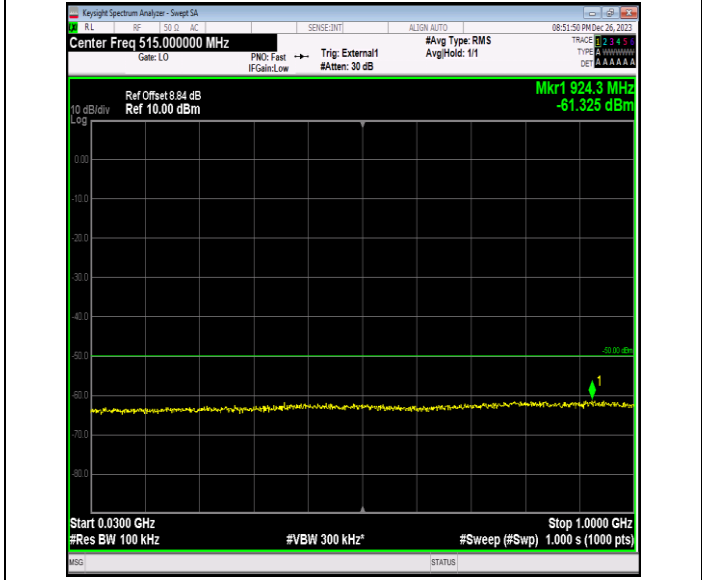

Band40_5MHz_QPSK_39200_1RB#0_30~1000_30~1000