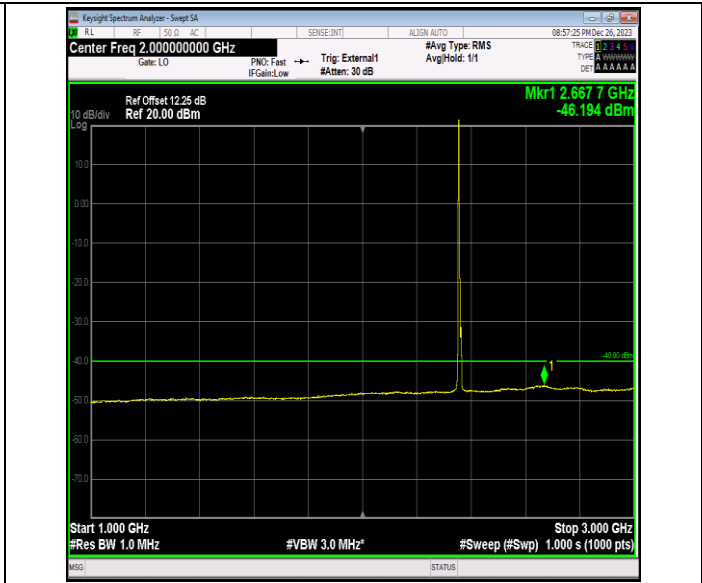

Band40_5MHz_QPSK_39225_1RB#0_1000~3000_1000~3000
0