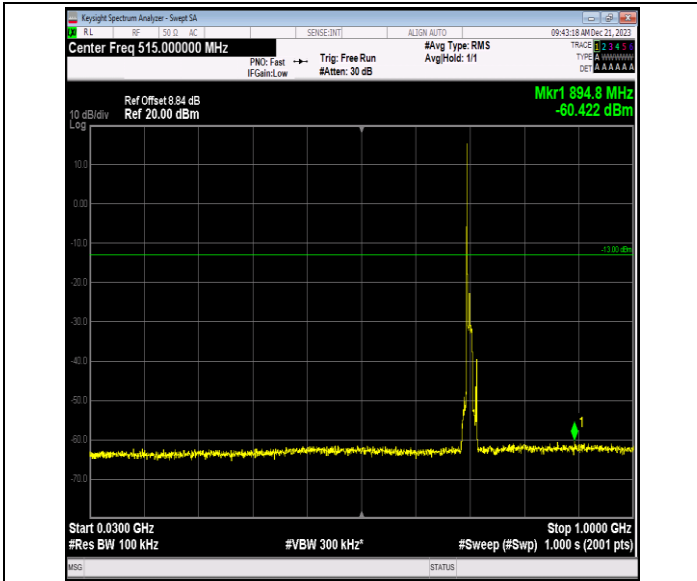

Band12_10MHz_64QAM_23095_1RB#0_30~1000_30~1000