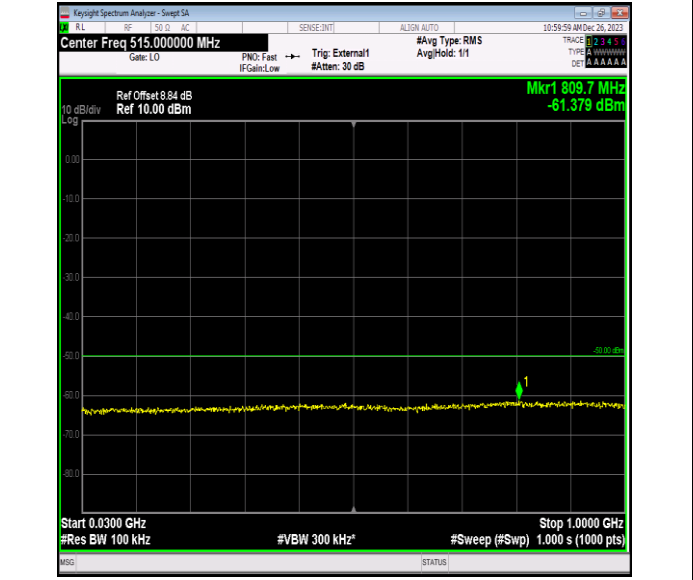

Band40_5MHz_16QAM_38750_1RB#0_0.15~30_0.15~30

Band40_5MHz_16QAM_38750_1RB#0_30~1000_30~1000

Band40_5MHz_16QAM_38750_1RB#0_1000~3000_1000~3000
00

Band40_5MHz_16QAM_38750_1RB#0_3000~26500_3000~2
6500

Band40_5MHz_16QAM_38775_1RB#0_0.009~0.15_0.009~0.
15