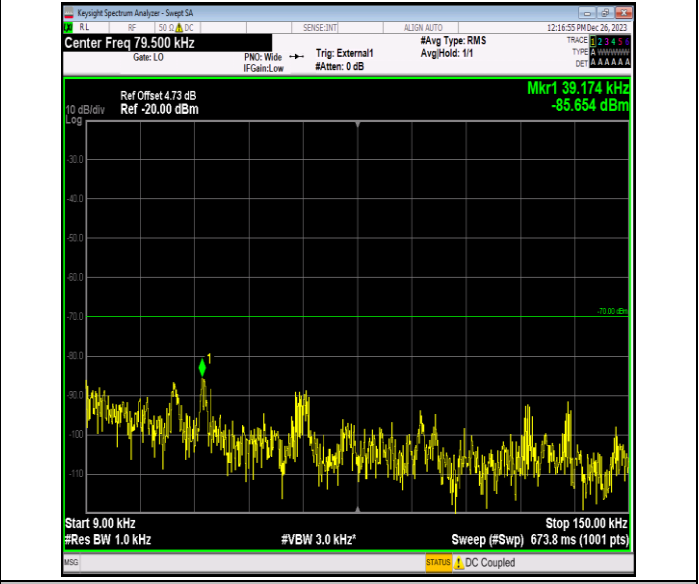

Band40_10MHz_64QAM_38750_1RB#0_0.009~0.15_0.009~0.15