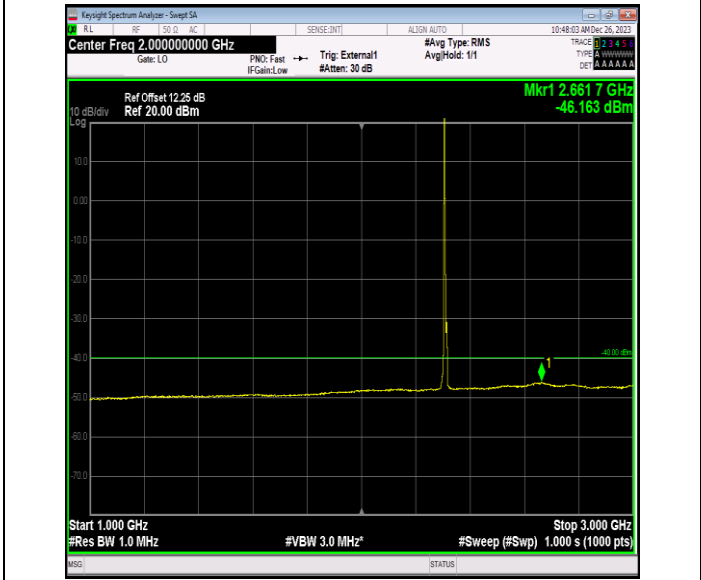

Band40_5MHz_QPSK_38725_1RB#0_0.15~30_0.15~30

Band40_5MHz_QPSK_38725_1RB#0_1000~3000_1000~300

0