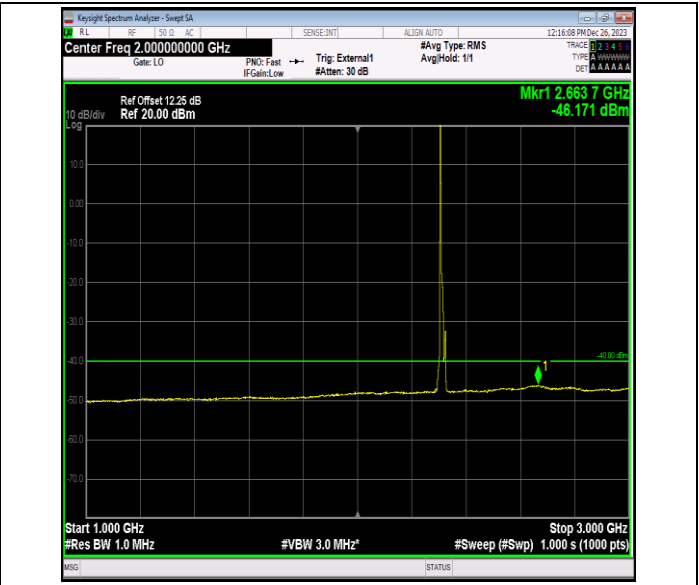

Band40_10MHz_16QAM_38750_1RB#0_1000~3000_1000~3000