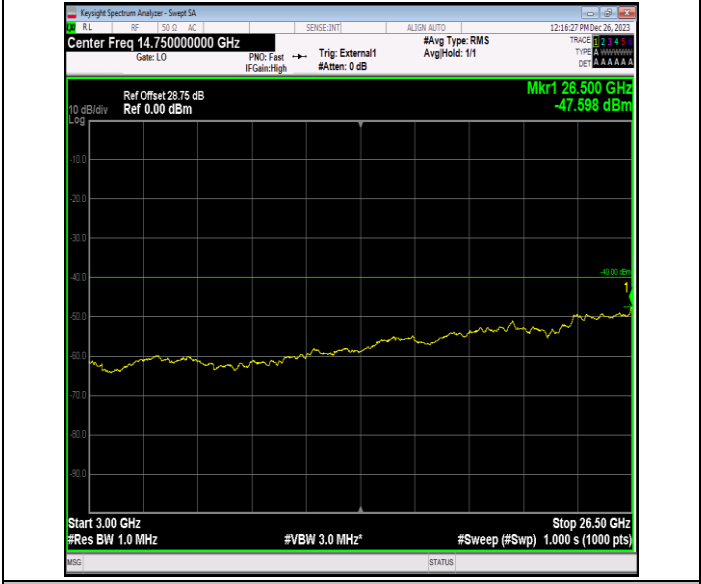

Band40_10MHz_16QAM_38750_1RB#0_3000~26500_3000~26500