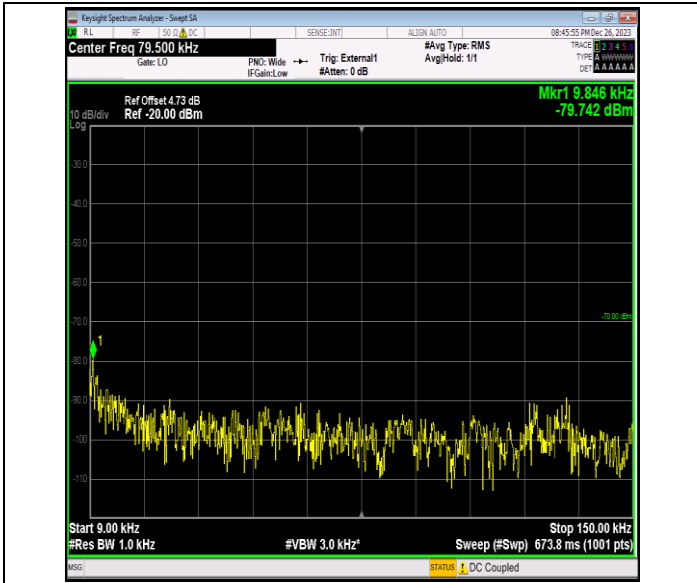

Band40_10MHz_64QAM_38750_1RB#0_0.009~0.15_0.009~0.15

Band40_10MHz_64QAM_38750_1RB#0_0.15~30_0.15~30

Band40_10MHz_64QAM_38750_1RB#0_30~1000_30~1000

Band40_10MHz_64QAM_38750_1RB#0_1000~3000_1000~3000

Band40_10MHz_64QAM_38750_1RB#0_3000~26500_3000~26500