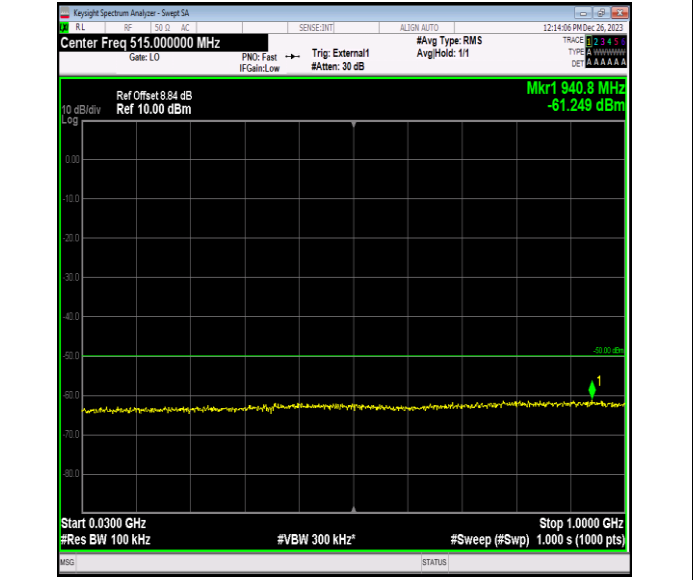

Band40_5MHz_64QAM_38775_1RB#0_0.15~30_0.15~30

Band40_5MHz_64QAM_38775_1RB#0_30~1000_30~1000

Band40_5MHz_64QAM_38775_1RB#0_1000~3000_1000~3000
00

Band40_5MHz_64QAM_38775_1RB#0_3000~26500_3000~2
6500

Band40_10MHz_QPSK_38750_1RB#0_0.009~0.15_0.009~0.
15