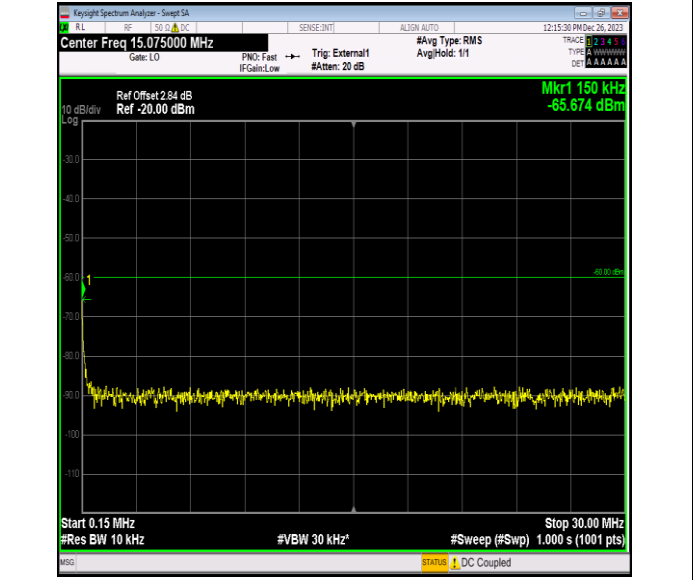

Band40_10MHz_16QAM_38750_1RB#0_0.15~30_0.15~30
0.15~30