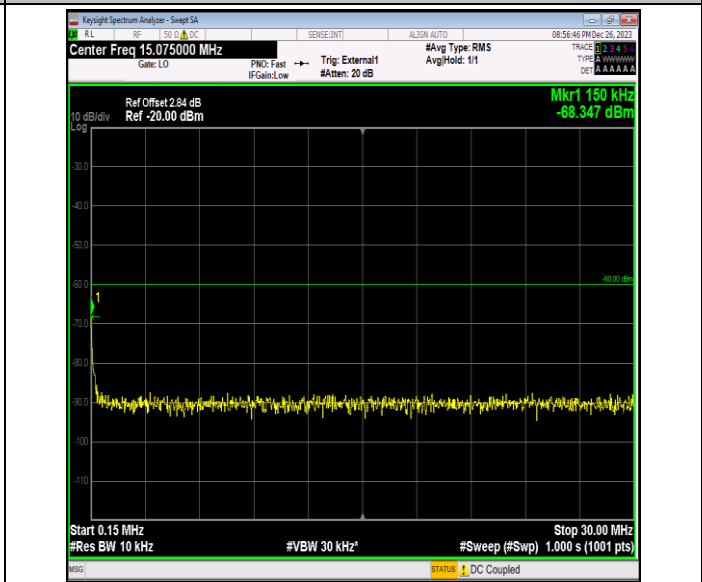

Band40_5MHz_QPSK_39200_1RB#0_0.009~0.15_0.009~0.1
 5

Band40_5MHz_QPSK_39200_1RB#0_0.15~30_0.15~30

Band40_5MHz_QPSK_39200_1RB#0_30~1000_30~1000

Band40_5MHz_QPSK_39200_1RB#0_1000~3000_1000~300
0

Band40_5MHz_QPSK_39200_1RB#0_3000~26500_3000~26
500