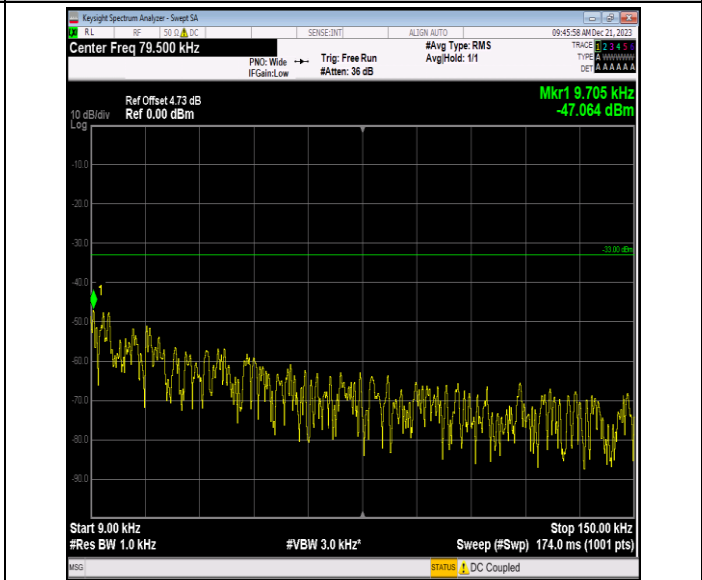

Band12_10MHz_64QAM_23130_1RB#0_0.009~0.15_0.009~0.15