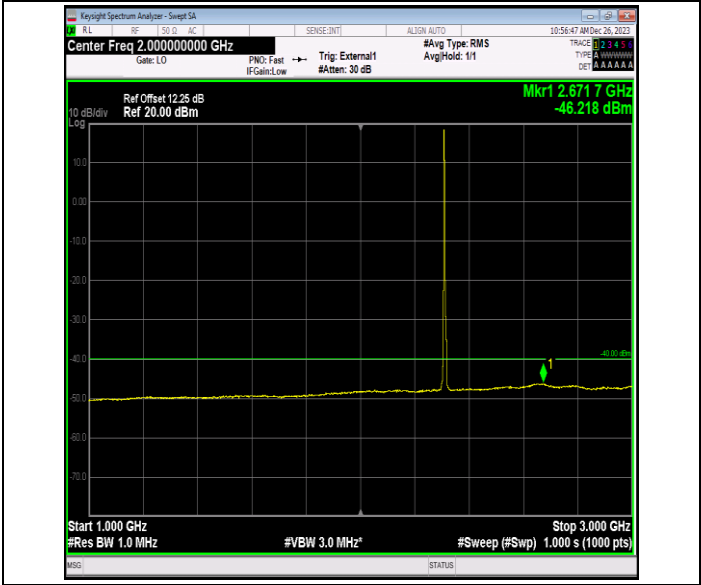

Band40_5MHz_64QAM_38750_1RB#0_1000~3000_1000~30
00