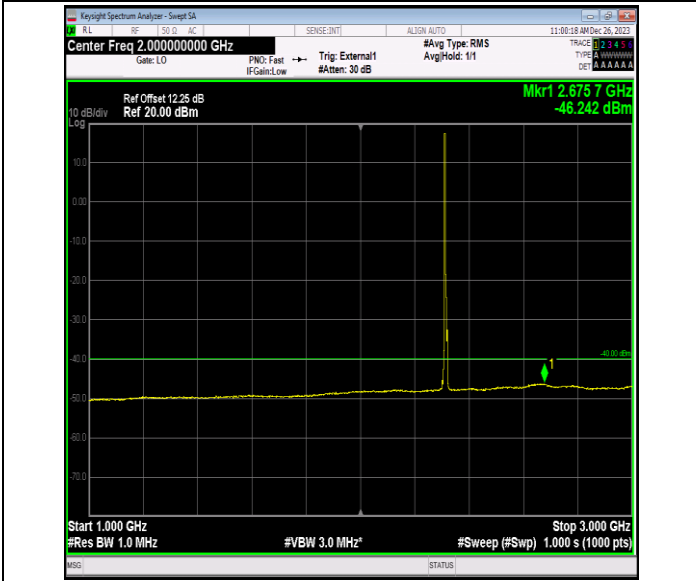

Band40_5MHz_16QAM_38775_1RB#0_1000~3000_1000~30
00