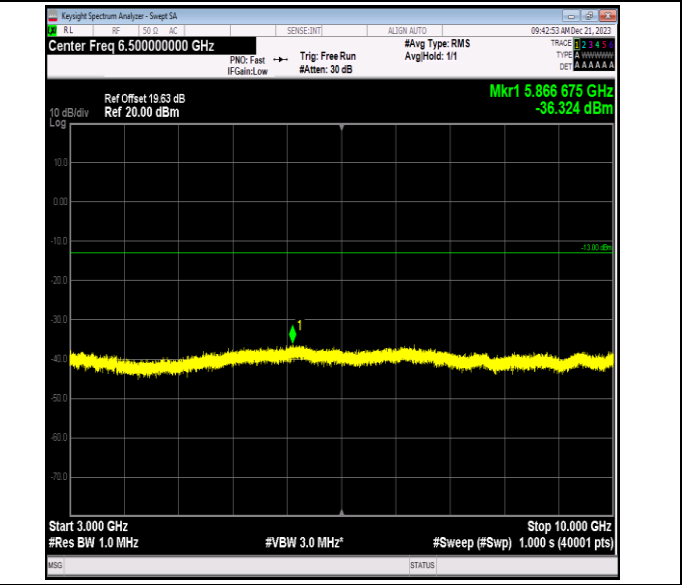

Band12_10MHz_16QAM_23095_1RB#0_0.15~30_0.15~30

Band12_10MHz_16QAM_23095_1RB#0_30~1000_30~1000

Band12_10MHz_16QAM_23095_1RB#0_1000~3000_1000~3000

Band12_10MHz_16QAM_23095_1RB#0_3000~10000_3000~10000

Band12_10MHz_16QAM_23130_1RB#0_0.009~0.15_0.009~0.15