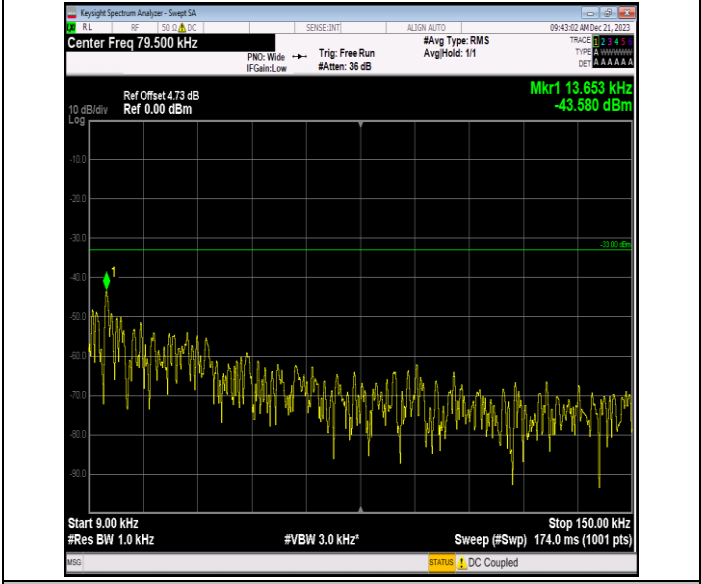

Band12_10MHz_64QAM_23095_1RB#0_0.009~0.15_0.009~0.15