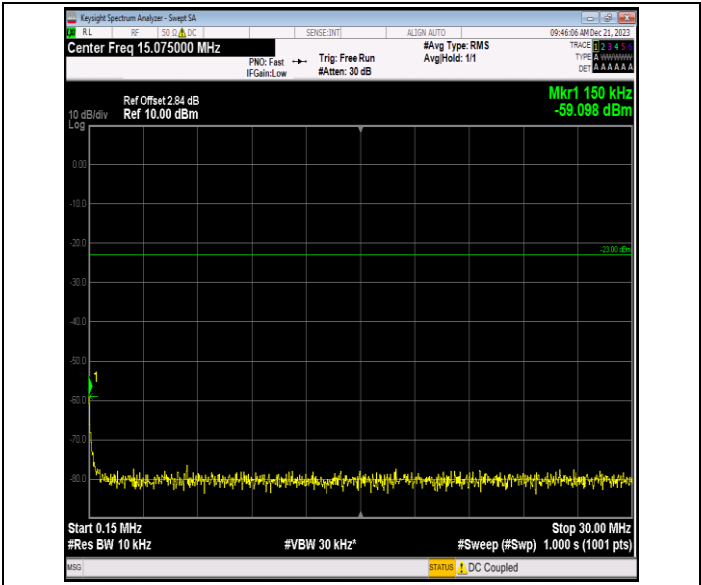

Band12_10MHz_64QAM_23095_1RB#0_0.15~30_0.15~30

Band12_10MHz_64QAM_23095_1RB#0_30~1000_30~1000

Band12_10MHz_64QAM_23095_1RB#0_1000~3000_1000~3000

Band12_10MHz_64QAM_23095_1RB#0_3000~10000_3000~10000

Band12_10MHz_64QAM_23130_1RB#0_0.009~0.15_0.009~0.15