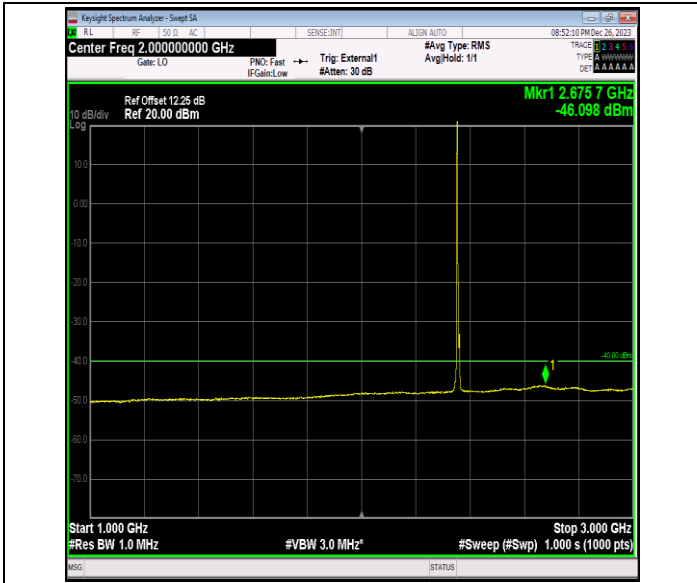

Band40_5MHz_QPSK_39200_1RB#0_1000~3000_1000~300
0