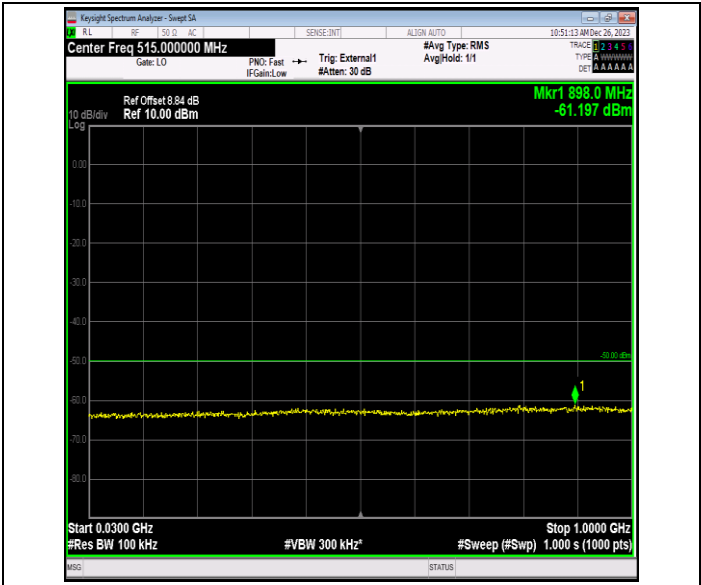

Band40_5MHz_64QAM_38725_1RB#0_30~1000_30~1000