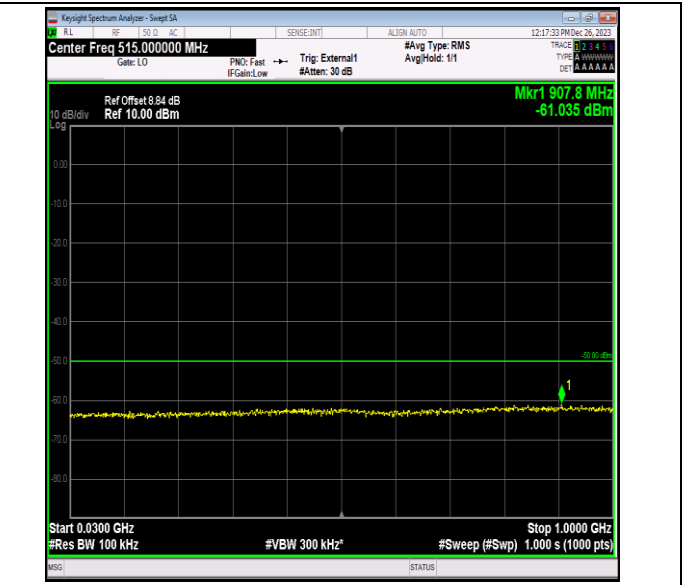

Band40_10MHz_64QAM_38750_1RB#0_30~1000_30~1000