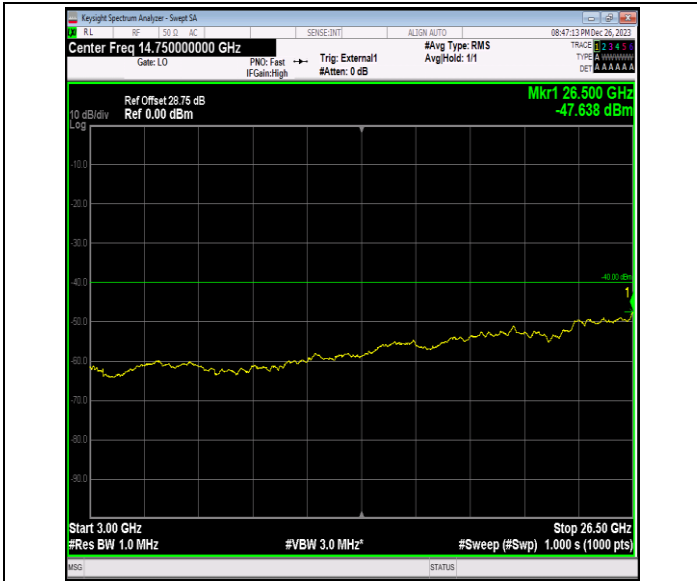

Band40_5MHz_QPSK_39175_1RB#0_3000~26500_3000~26
500