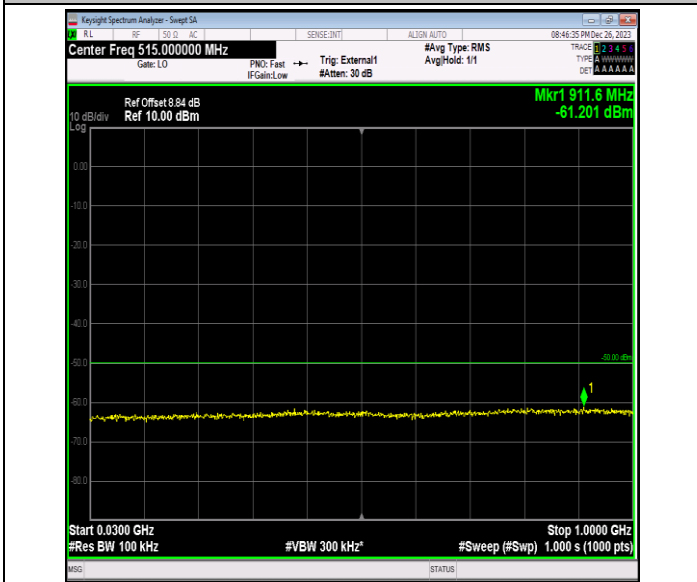

Band40_5MHz_QPSK_39175_1RB#0_30~1000_30~1000