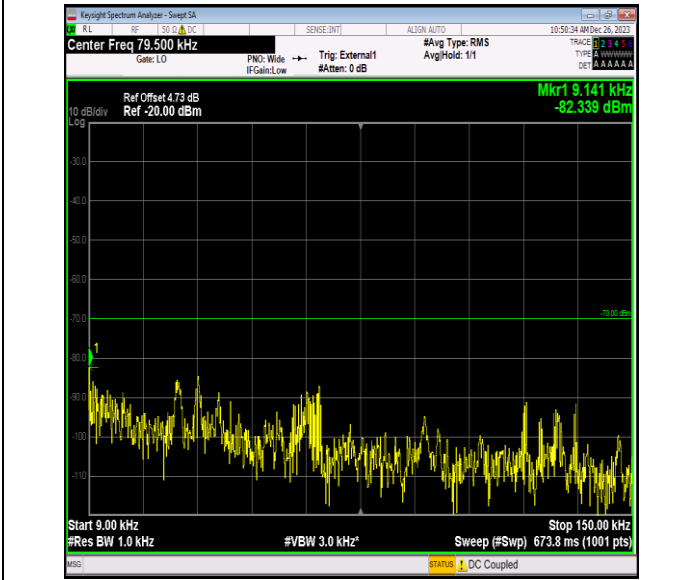

Band40_5MHz_64QAM_38725_1RB#0_0.009~0.15_0.009~0.
15