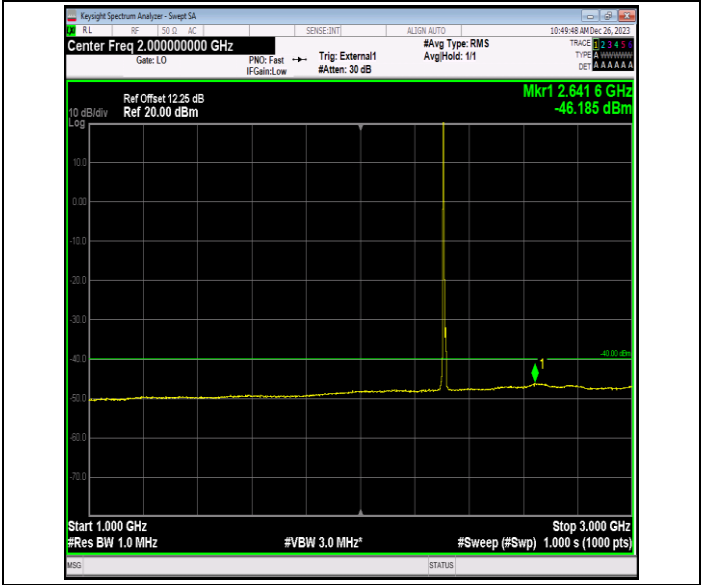

Band40_5MHz_16QAM_38725_1RB#0_1000~3000_1000~30
00