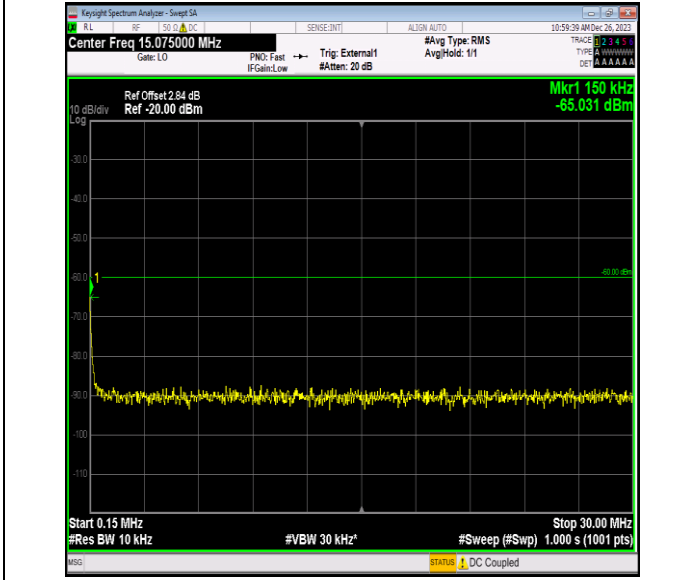

Band40_5MHz_16QAM_38750_1RB#0_0.15~30_0.15~30

Band40_5MHz_16QAM_38750_1RB#0_30~1000_30~1000

Band40_5MHz_16QAM_38750_1RB#0_1000~3000_1000~3000
00

Band40_5MHz_16QAM_38750_1RB#0_3000~26500_3000~2
6500

Band40_5MHz_16QAM_38775_1RB#0_0.009~0.15_0.009~0.
15