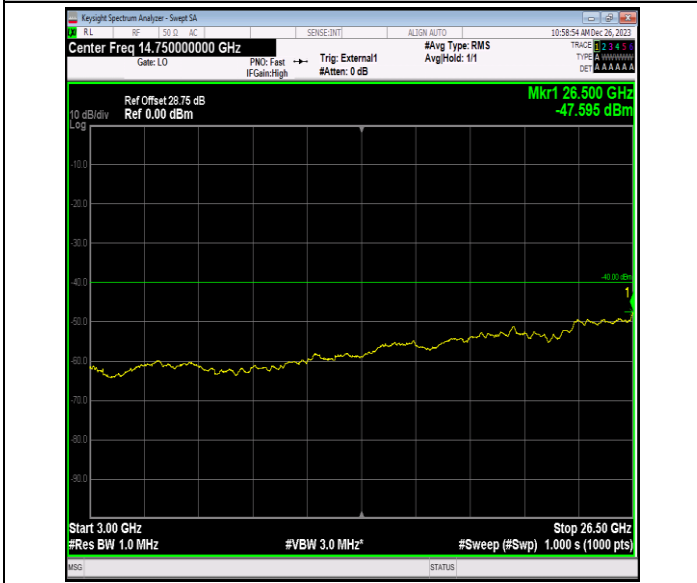

Band40_5MHz_QPSK_38775_1RB#0_3000~26500_3000~26500
500