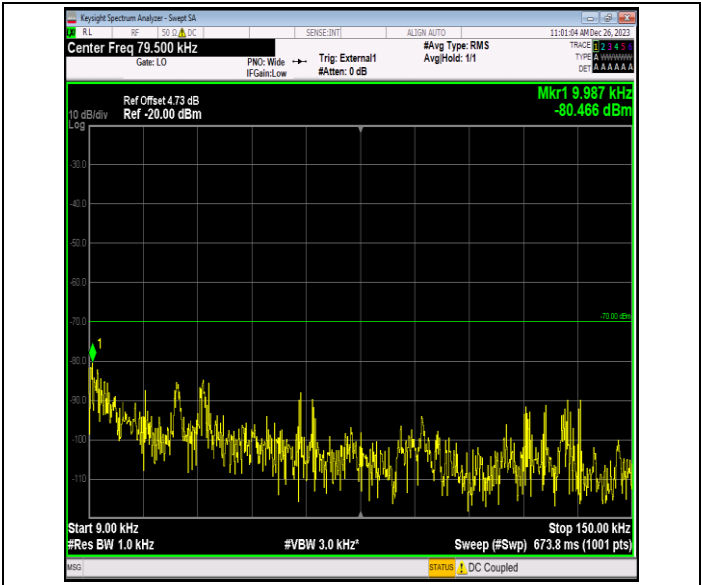

Band40_5MHz_64QAM_38775_1RB#0_0.009~0.15_0.009~0.15
15