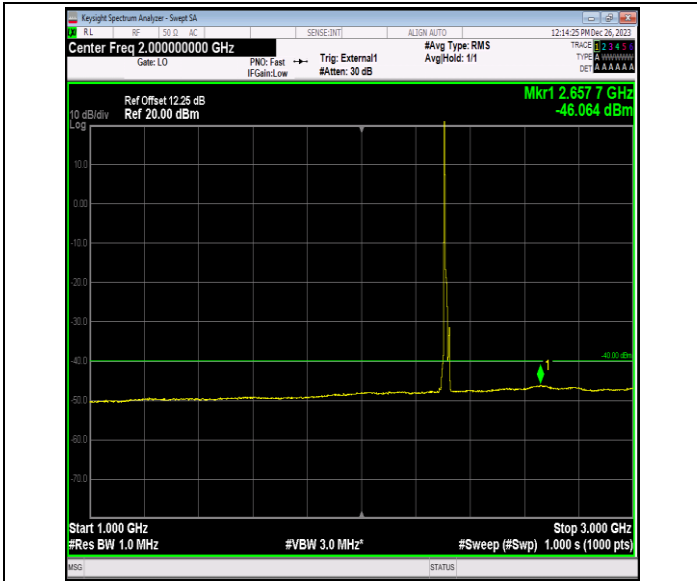

Band40_10MHz_QPSK_38750_1RB#0_1000~3000_1000~30
00