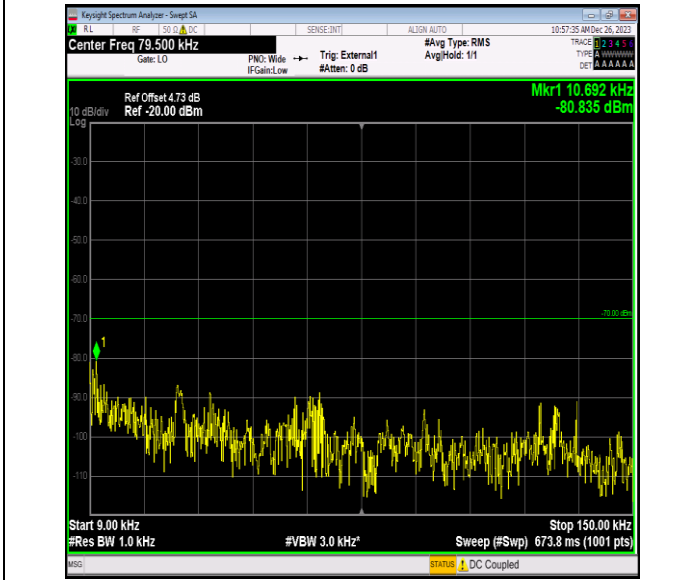

Band40_5MHz_QPSK_38775_1RB#0_0.009~0.15_0.009~0.1
5