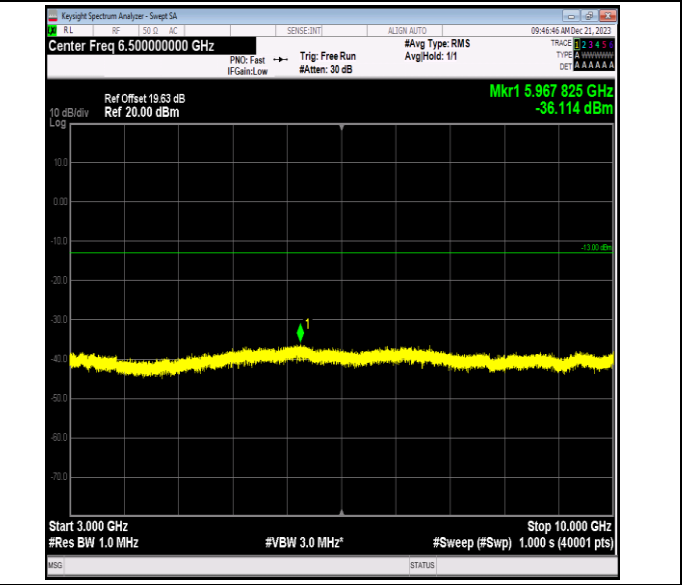

Band12_10MHz_64QAM_23130_1RB#0_3000~10000_3000~10000