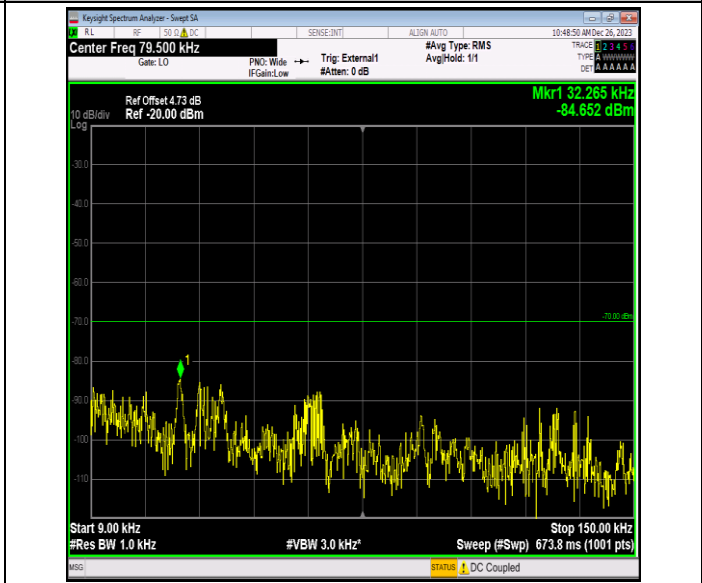

Band40_5MHz_16QAM_38725_1RB#0_0.009~0.15_0.009~0.15
15