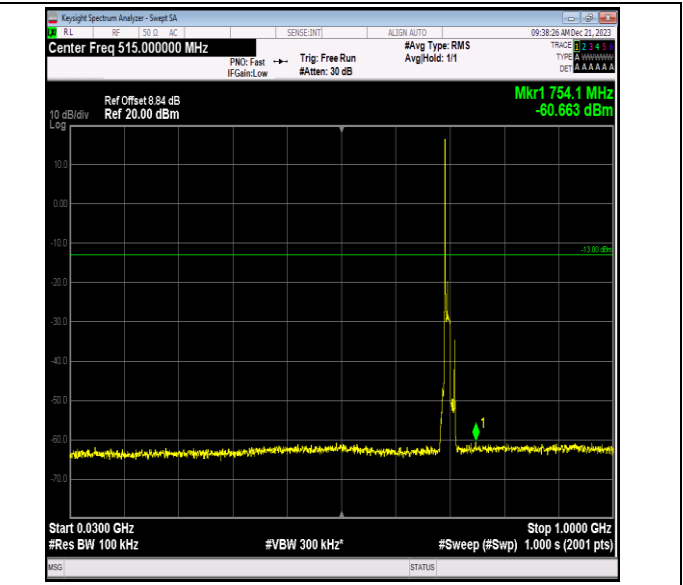

Band12_10MHz_QPSK_23060_1RB#0_0.009~0.15_0.009~0.15

Band12_10MHz_QPSK_23060_1RB#0_30~1000_30~1000