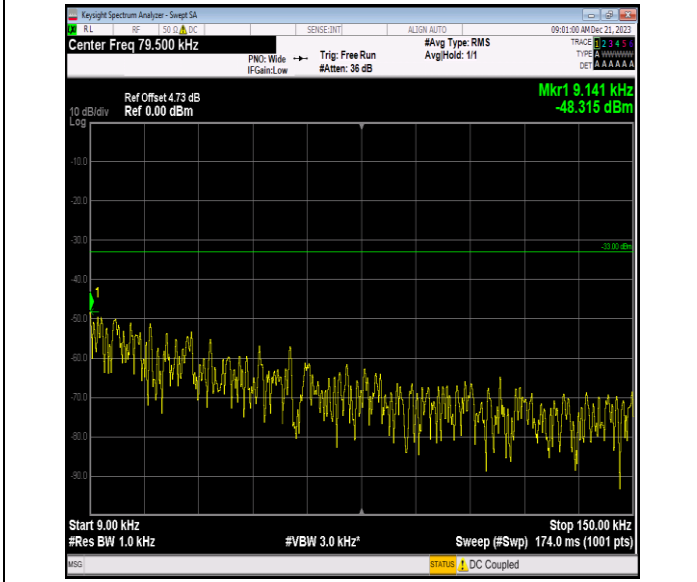

Band12_3MHz_64QAM_23165_1RB#0_1000~3000_1000~30
00

Band12_5MHz_QPSK_23035_1RB#0_0.009~0.15_0.009~0.1
5