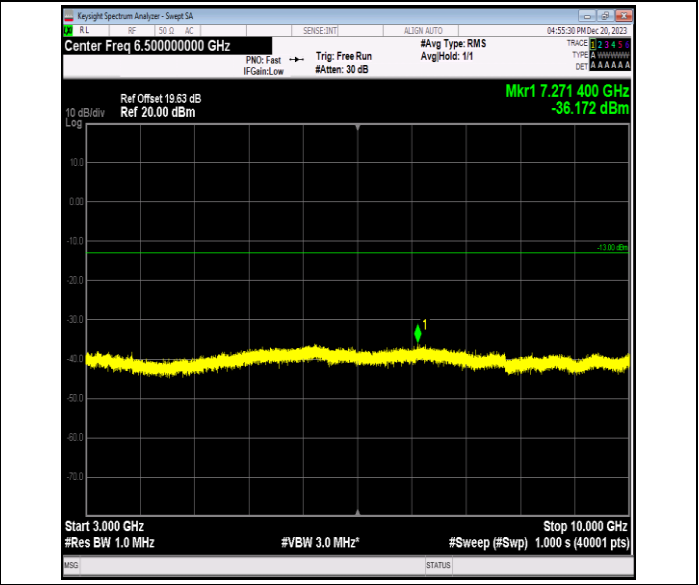

Band12\_3MHz\_QPSK\_23165\_1RB#0\_0.15~30\_0.15~30

Band12\_3MHz\_QPSK\_23165\_1RB#0\_30~1000\_30~1000

Band12\_3MHz\_QPSK\_23165\_1RB#0\_1000~3000\_1000~3000

Band12\_3MHz\_QPSK\_23165\_1RB#0\_3000~10000\_3000~10000