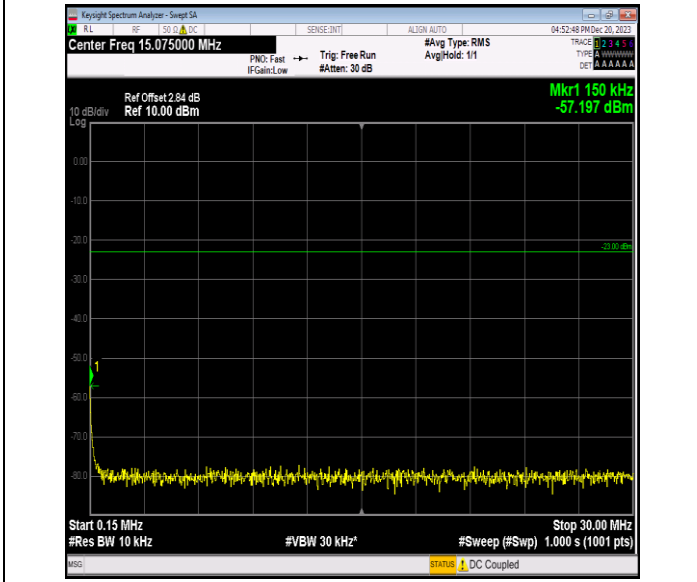

Band12_3MHz_16QAM_23025_1RB#0_3000~10000_3000~1
0000

Band12_3MHz_16QAM_23095_1RB#0_0.15~30_0.15~30