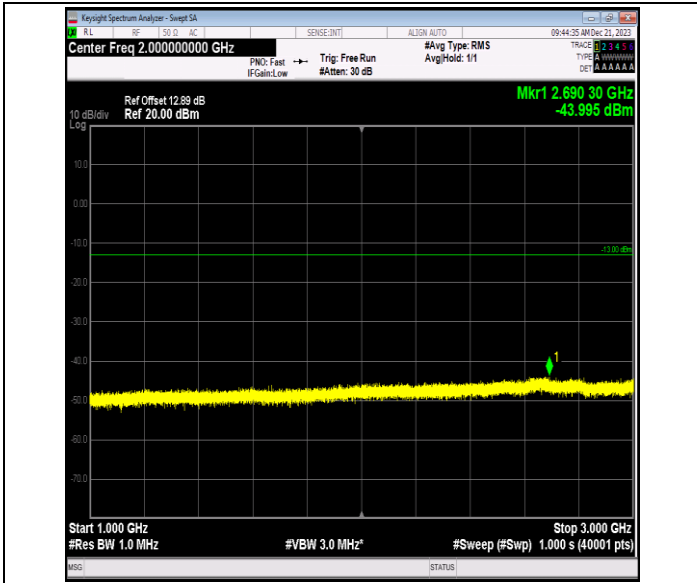

Band12_10MHz_QPSK_23130_1RB#0_0.15~30_0.15~30

Band12_10MHz_QPSK_23130_1RB#0_1000~3000_1000~30
00