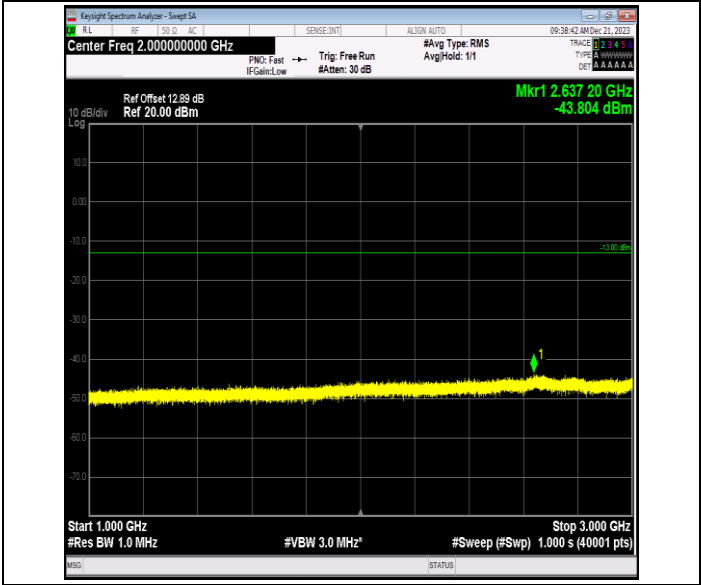

Band12_10MHz_QPSK_23060_1RB#0_0.15~30_0.15~30

Band12_10MHz_QPSK_23060_1RB#0_1000~3000_1000~30

00

0000