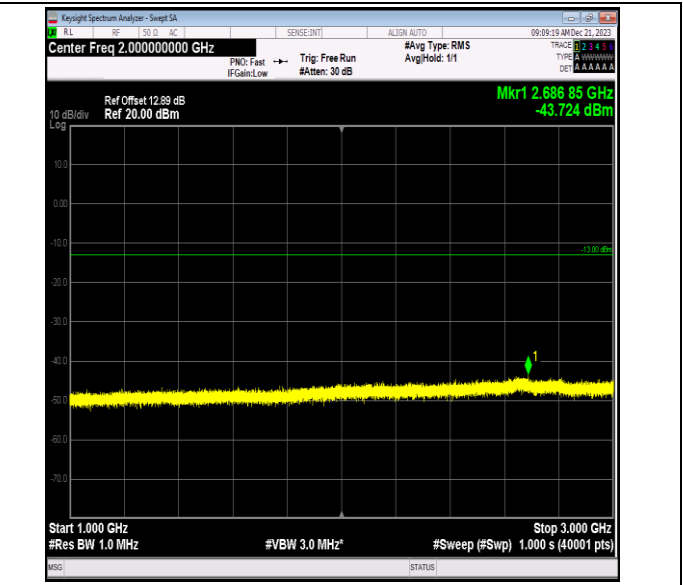

Band12_5MHz_64QAM_23155_1RB#0_0.15~30_0.15~30

Band12_5MHz_64QAM_23155_1RB#0_1000~3000_1000~3000