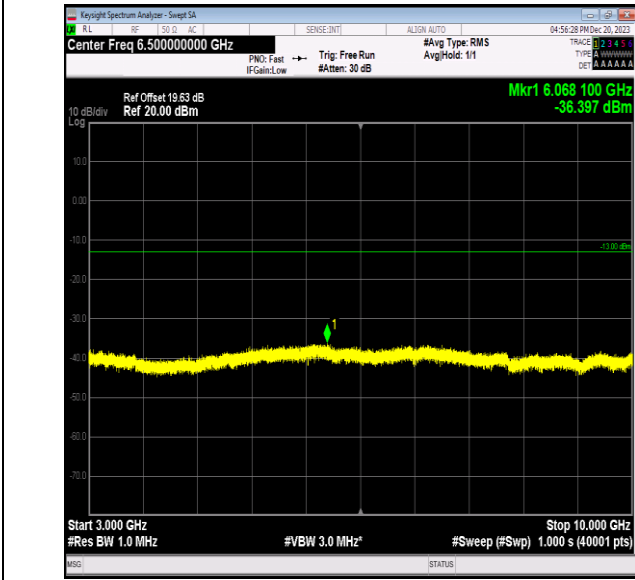

Band12_3MHz_16QAM_23165_1RB#0_30~1000_30~1000

Band12_3MHz_16QAM_23165_1RB#0_3000~10000_3000~10000