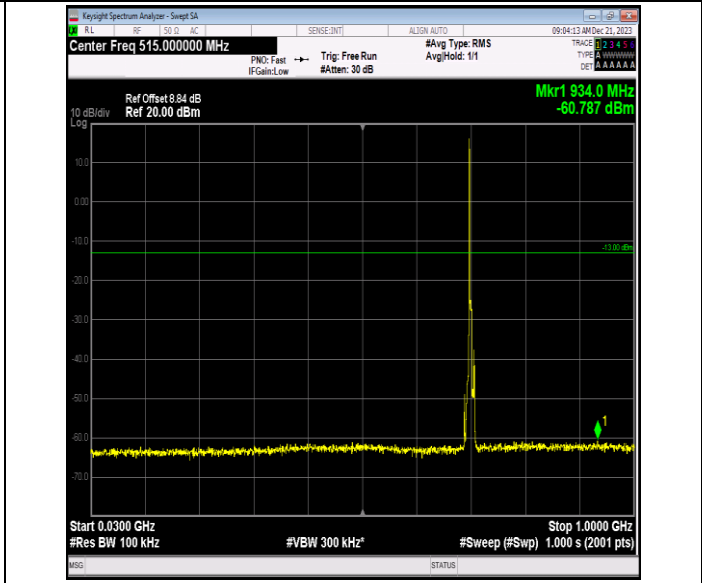

Band12_5MHz_QPSK_23095_1RB#0_0.009~0.15_0.009~0.1
5

Band12_5MHz_QPSK_23095_1RB#0_30~1000_30~1000