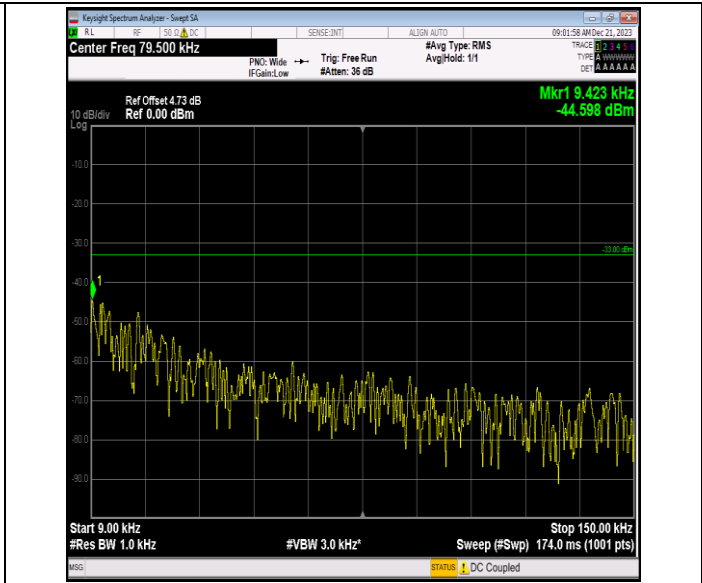

0

000

Band12\_5MHz\_QPSK\_23155\_1RB#0\_0.009~0.15\_0.009~0.1  
5

Band12\_5MHz\_QPSK\_23155\_1RB#0\_0.15~30\_0.15~30

Band12\_5MHz\_QPSK\_23155\_1RB#0\_30~1000\_30~1000

Band12\_5MHz\_QPSK\_23155\_1RB#0\_1000~3000\_1000~300  
0