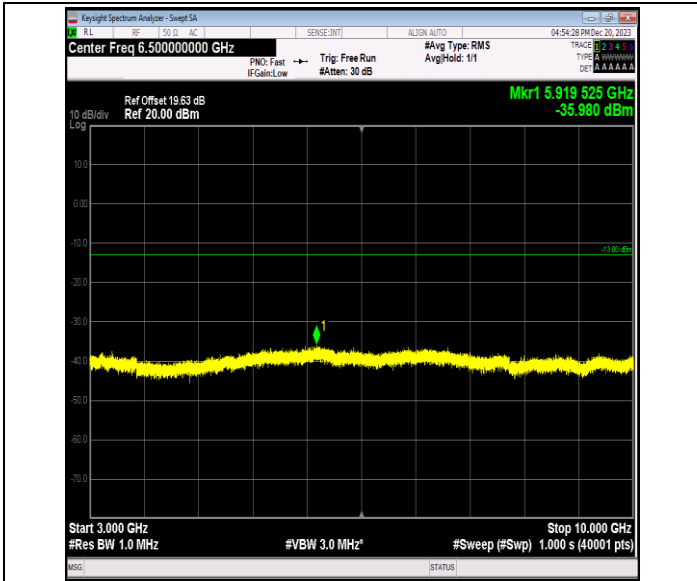

00

0000

Band12\_3MHz\_64QAM\_23095\_1RB#0\_0.009~0.15\_0.009~0.15  
 15

Band12\_3MHz\_64QAM\_23095\_1RB#0\_0.15~30\_0.15~30

Band12\_3MHz\_64QAM\_23095\_1RB#0\_30~1000\_30~1000

Band12\_3MHz\_64QAM\_23095\_1RB#0\_1000~3000\_1000~3000  
 00