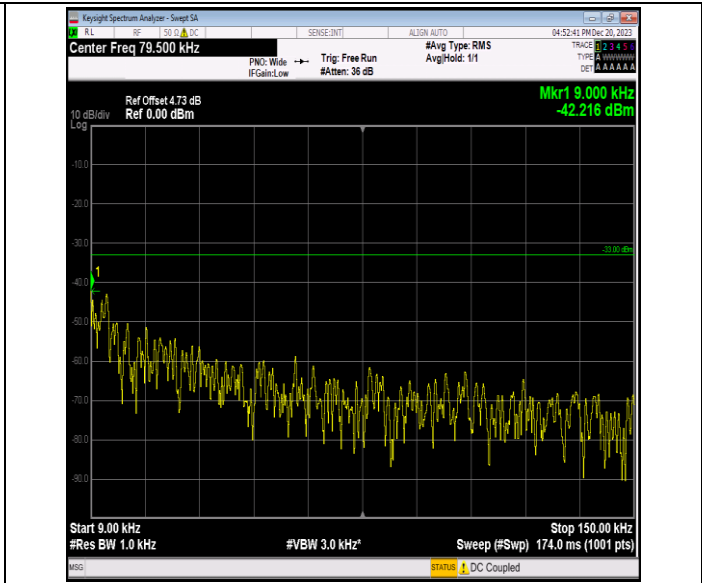

0

000

Band12\_3MHz\_16QAM\_23025\_1RB#0\_0.009~0.15\_0.009~0.15  
15

Band12\_3MHz\_16QAM\_23025\_1RB#0\_0.15~30\_0.15~30

Band12\_3MHz\_16QAM\_23025\_1RB#0\_30~1000\_30~1000

Band12\_3MHz\_16QAM\_23025\_1RB#0\_1000~3000\_1000~3000  
00