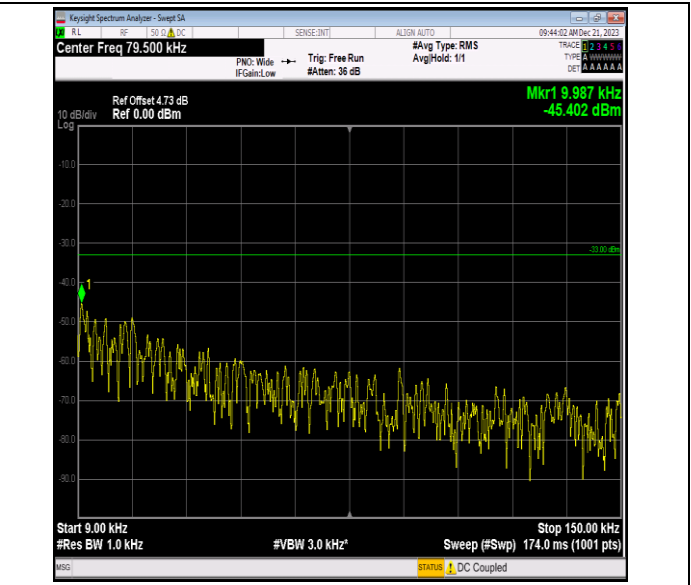

00

0000

Band12\_10MHz\_QPSK\_23095\_1RB#0\_0.009~0.15\_0.009~0.15  
15

Band12\_10MHz\_QPSK\_23095\_1RB#0\_0.15~30\_0.15~30

Band12\_10MHz\_QPSK\_23095\_1RB#0\_30~1000\_30~1000

Band12\_10MHz\_QPSK\_23095\_1RB#0\_1000~3000\_1000~3000  
00