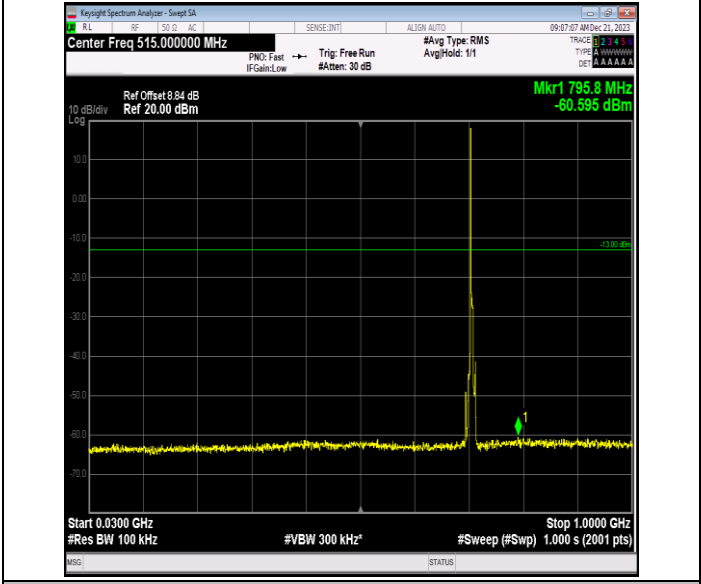

Band12_5MHz_QPSK_23155_1RB#0_0.009~0.15_0.009~0.1
5

Band12_5MHz_QPSK_23155_1RB#0_30~1000_30~1000