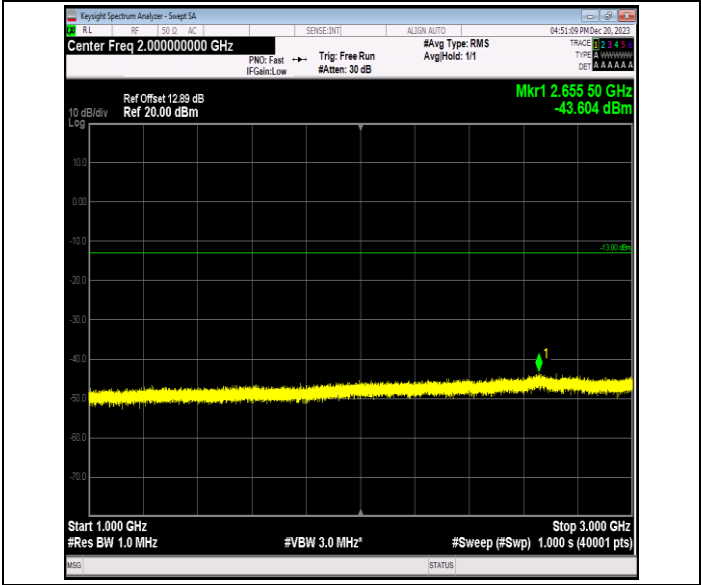

Band12_3MHz_64QAM_23025_1RB#0_0.15~30_0.15~30

Band12_3MHz_64QAM_23025_1RB#0_1000~3000_1000~30

00

0000