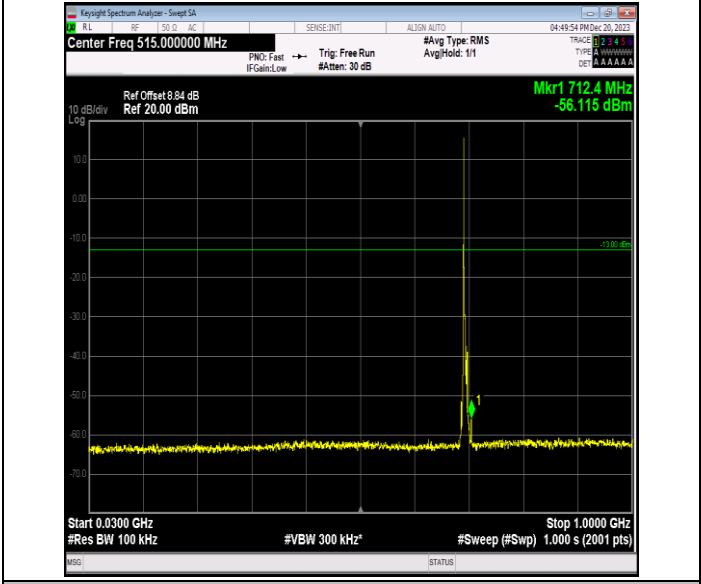

Band12_3MHz_16QAM_23025_1RB#0_0.009~0.15_0.009~0.15
15

Band12_3MHz_16QAM_23025_1RB#0_30~1000_30~1000