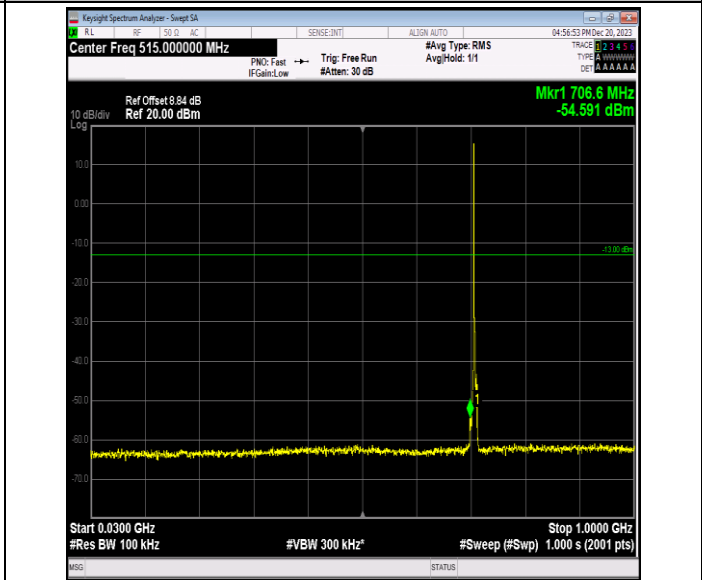

Band12_3MHz_64QAM_23165_1RB#0_0.009~0.15_0.009~0.
15

Band12_3MHz_64QAM_23165_1RB#0_30~1000_30.6~1000