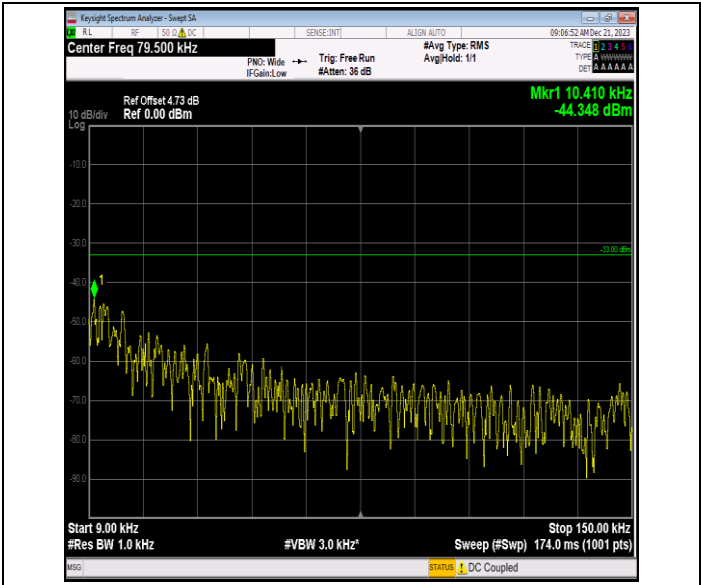

Band12_5MHz_QPSK_23155_1RB#0_0.009~0.15_0.009~0.1
5