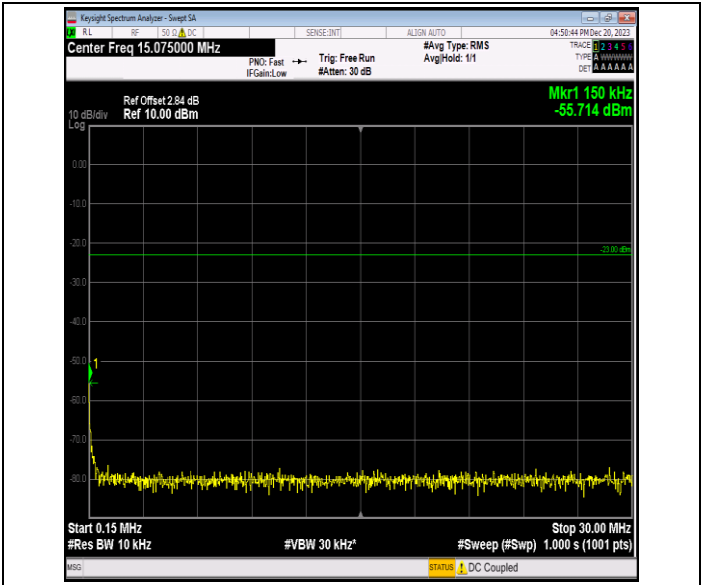

Band12_3MHz_16QAM_23165_1RB#0_3000~10000_3000~10000

Band12_3MHz_64QAM_23025_1RB#0_0.009~0.15_0.009~0.15

Band12_3MHz_64QAM_23025_1RB#0_0.15~30_0.15~30