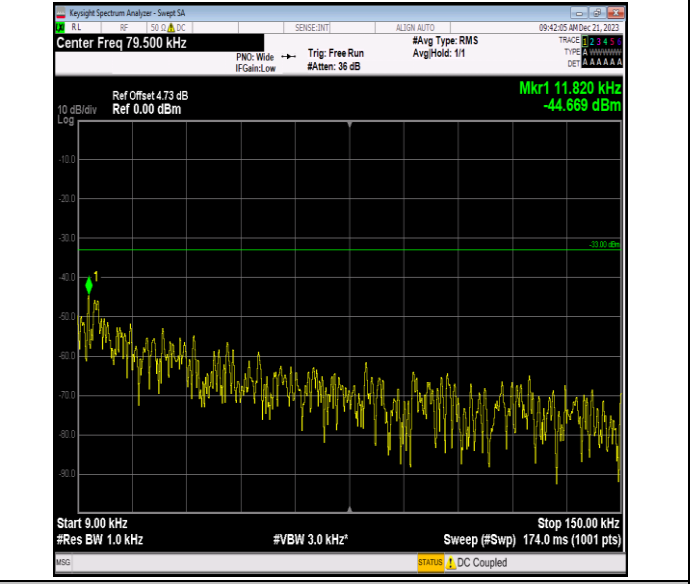

Band12_10MHz_16QAM_23060_1RB#0_1000~3000_1000~3000

Band12_10MHz_16QAM_23095_1RB#0_0.009~0.15_0.009~0.15