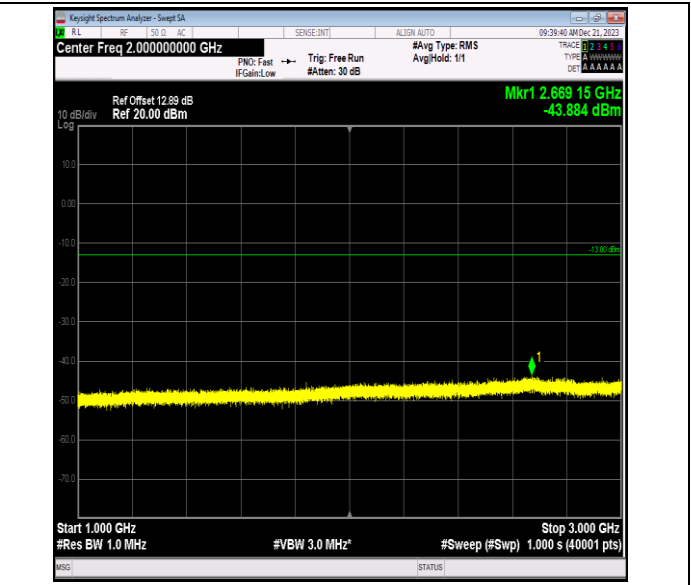

Band12\_10MHz\_QPSK\_23130\_1RB#0\_1000~3000\_1000~30  
00

Band12\_10MHz\_QPSK\_23130\_1RB#0\_3000~10000\_3000~1  
0000

Band12\_10MHz\_16QAM\_23060\_1RB#0\_0.009~0.15\_0.009~  
0.15

Band12\_10MHz\_16QAM\_23060\_1RB#0\_0.15~30\_0.15~30