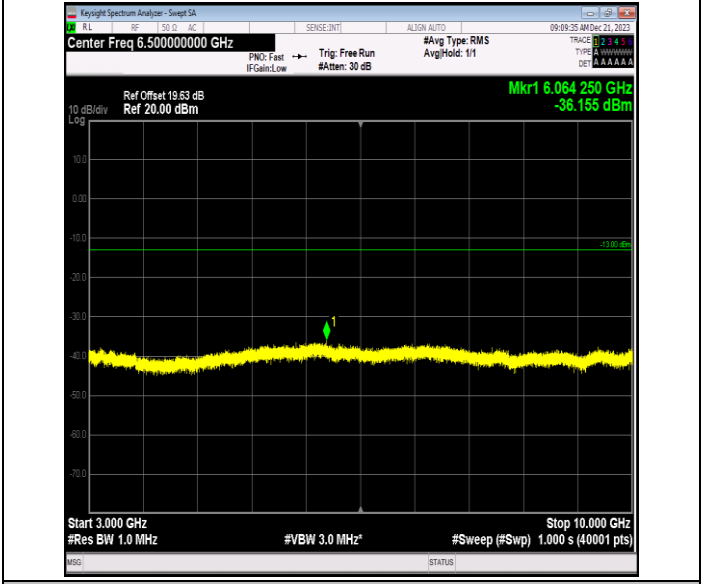

Band12_5MHz_64QAM_23155_1RB#0_30~1000_30~1000

Band12_5MHz_64QAM_23155_1RB#0_3000~10000_3000~10000