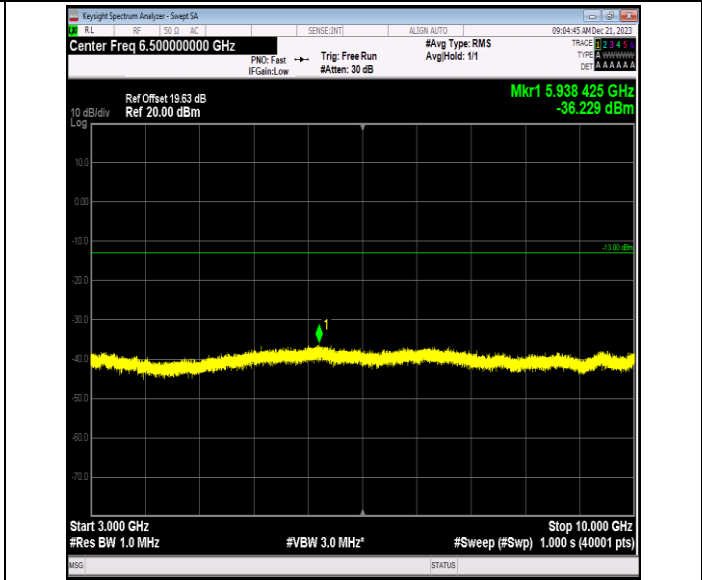

Band12_5MHz_QPSK_23095_1RB#0_30~1000_30~1000

Band12_5MHz_QPSK_23095_1RB#0_3000~10000_3000~10

0

000