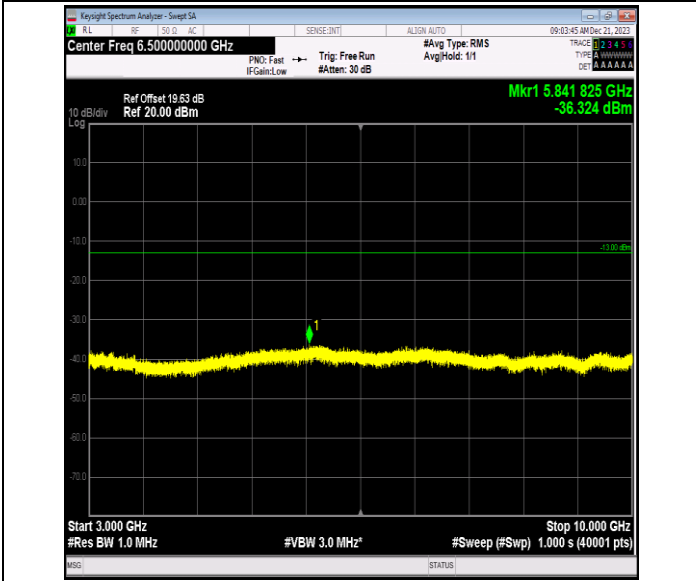

00

0000

Band12\_5MHz\_64QAM\_23035\_1RB#0\_0.009~0.15\_0.009~0.15  
 15

Band12\_5MHz\_64QAM\_23035\_1RB#0\_0.15~30\_0.15~30

Band12\_5MHz\_64QAM\_23035\_1RB#0\_30~1000\_30~1000

Band12\_5MHz\_64QAM\_23035\_1RB#0\_1000~3000\_1000~30  
 00