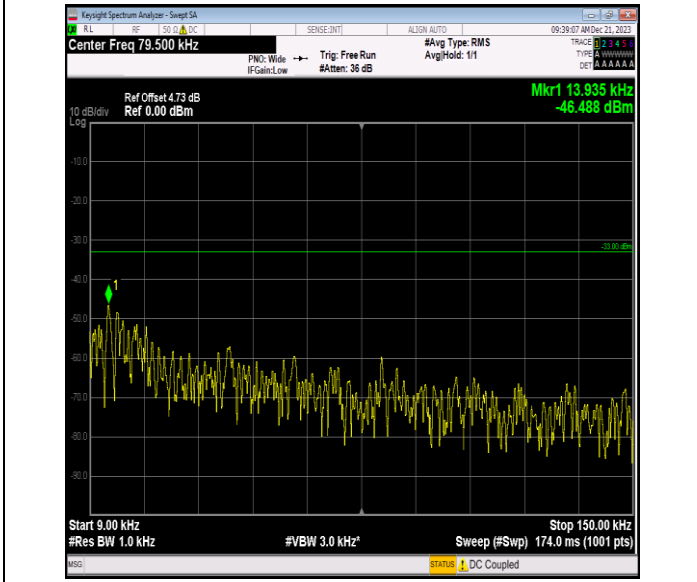

Band12_10MHz_QPSK_23130_1RB#0_1000~3000_1000~30
00

Band12_10MHz_16QAM_23060_1RB#0_0.009~0.15_0.009~
0.15