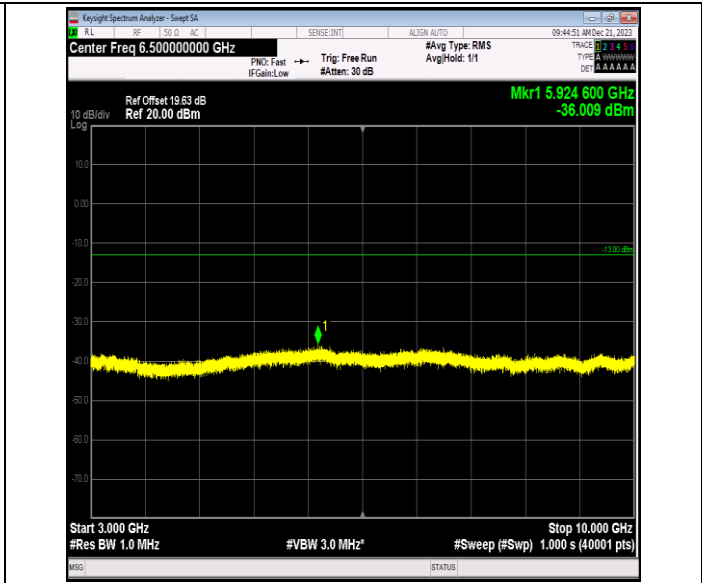

Band12_10MHz_QPSK_23130_1RB#0_30~1000_30~1000

Band12_10MHz_QPSK_23130_1RB#0_3000~10000_3000~1
0000