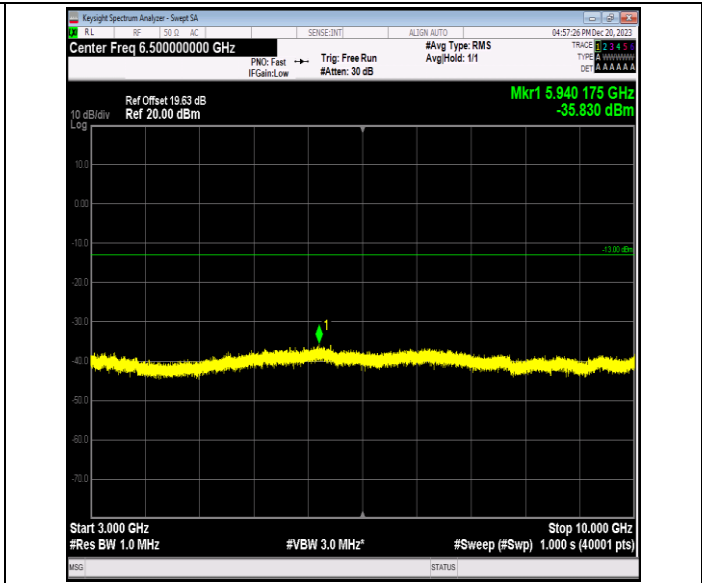

Band12\_3MHz\_64QAM\_23095\_1RB#0\_3000~10000\_3000~1  
0000

Band12\_3MHz\_64QAM\_23165\_1RB#0\_0.009~0.15\_0.009~0.  
15

Band12\_3MHz\_64QAM\_23165\_1RB#0\_0.15~30\_0.15~30

Band12\_3MHz\_64QAM\_23165\_1RB#0\_30~1000\_30.6~1000