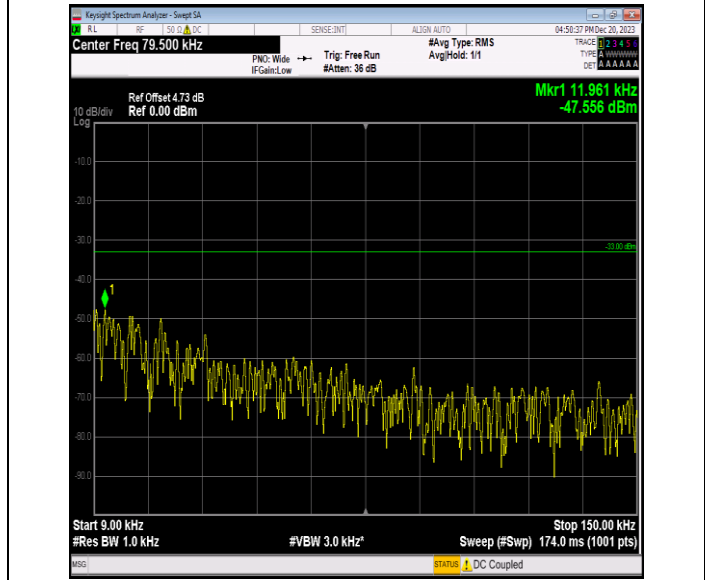

Band12_3MHz_16QAM_23165_1RB#0_1000~3000_1000~3000

Band12_3MHz_64QAM_23025_1RB#0_0.009~0.15_0.009~0.15