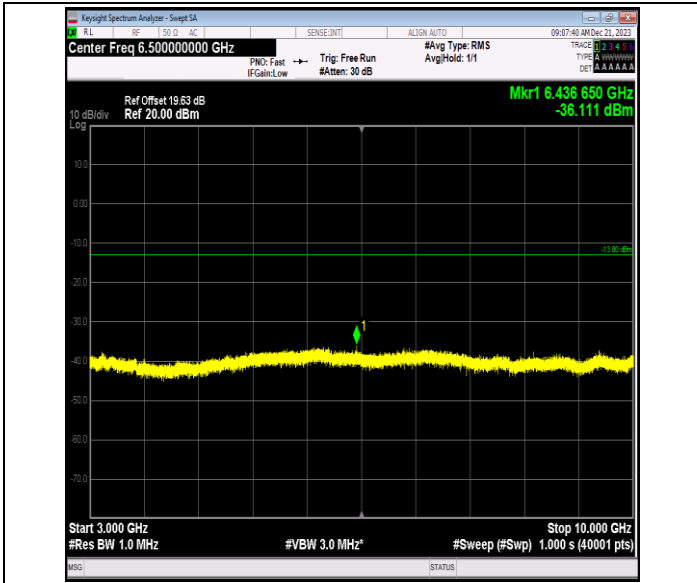

0

000

Band12\_5MHz\_QPSK\_23155\_1RB#0\_0.009~0.15\_0.009~0.1  
5

Band12\_5MHz\_QPSK\_23155\_1RB#0\_0.15~30\_0.15~30

Band12\_5MHz\_QPSK\_23155\_1RB#0\_30~1000\_30~1000

Band12\_5MHz\_QPSK\_23155\_1RB#0\_1000~3000\_1000~300  
0