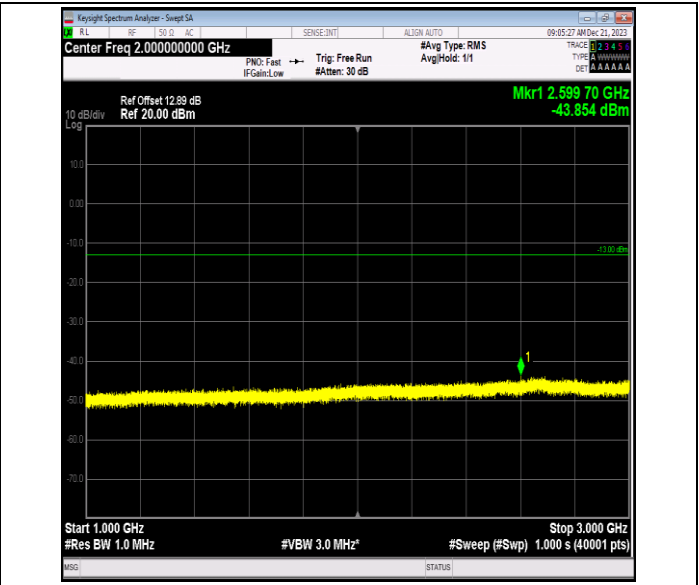

Band12_5MHz_16QAM_23095_1RB#0_0.15~30_0.15~30

Band12_5MHz_16QAM_23095_1RB#0_1000~3000_1000~3000