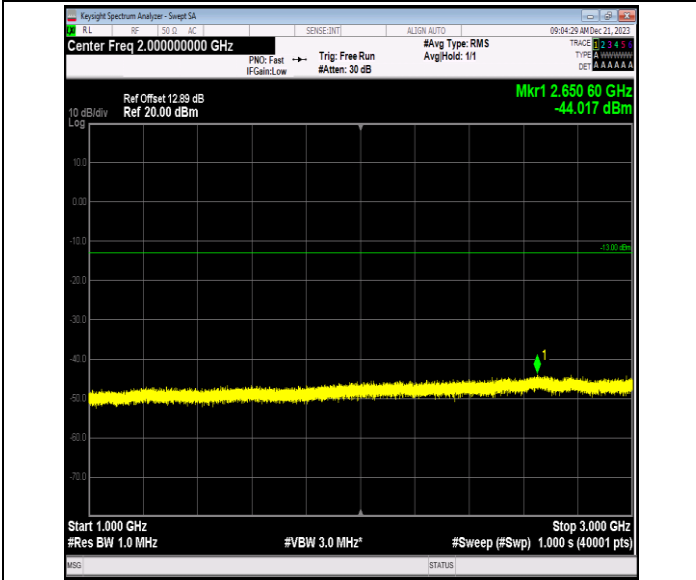

Band12_5MHz_QPSK_23095_1RB#0_0.15~30_0.15~30

Band12_5MHz_QPSK_23095_1RB#0_1000~3000_1000~300

0

000