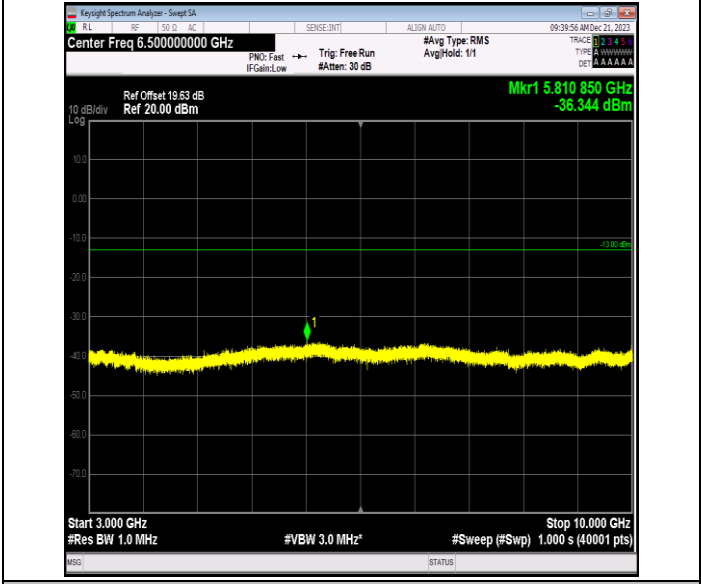

Band12_10MHz_16QAM_23060_1RB#0_30~1000_30~1000

Band12_10MHz_16QAM_23060_1RB#0_3000~10000_3000~10000