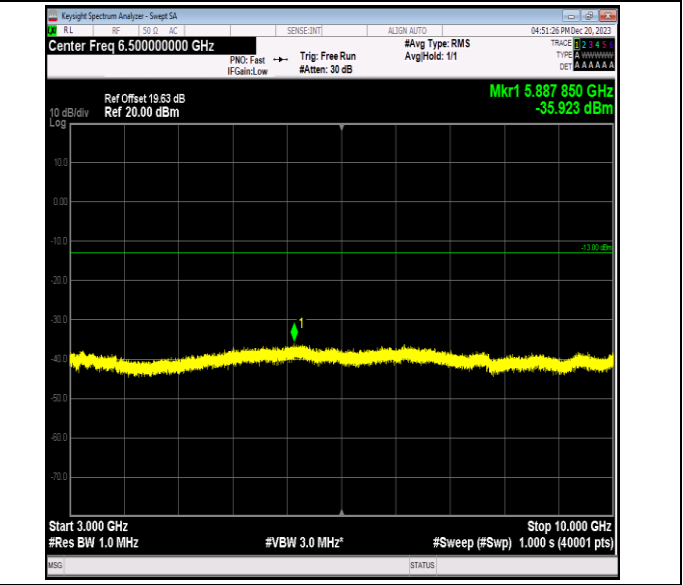

Band12_3MHz_64QAM_23025_1RB#0_30~1000_30~1000

Band12_3MHz_64QAM_23025_1RB#0_3000~10000_3000~1

00

0000