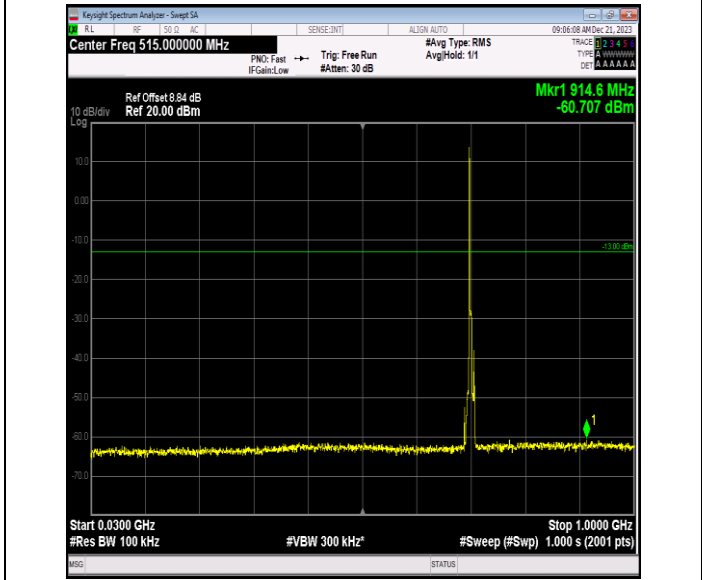

Band12_5MHz_64QAM_23095_1RB#0_0.009~0.15_0.009~0.
15

Band12_5MHz_64QAM_23095_1RB#0_30~1000_30~1000