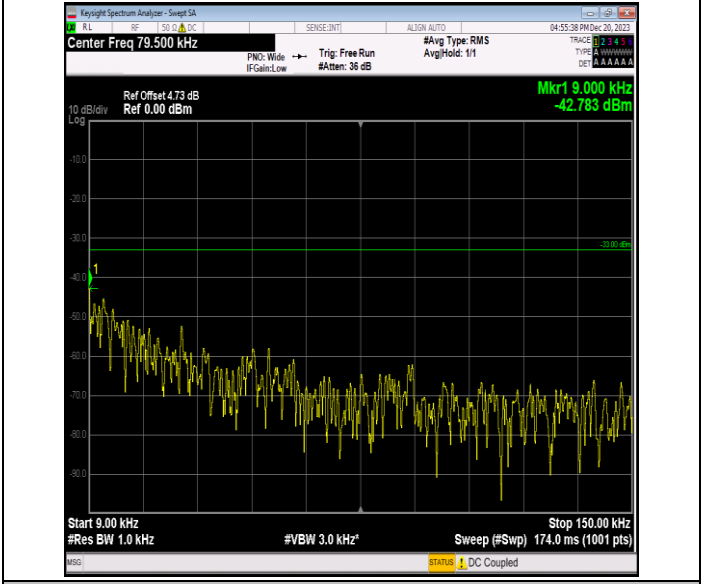

Band12_3MHz_16QAM_23095_1RB#0_1000~3000_1000~30
00

Band12_3MHz_16QAM_23165_1RB#0_0.009~0.15_0.009~0.
15