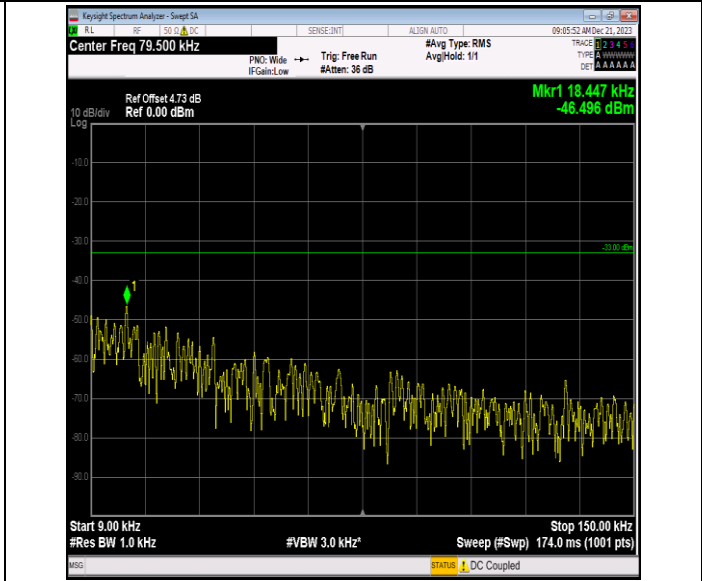

00

0000

Band12\_5MHz\_64QAM\_23035\_1RB#0\_0.009~0.15\_0.009~0.15  
 15

Band12\_5MHz\_64QAM\_23035\_1RB#0\_0.15~30\_0.15~30

Band12\_5MHz\_64QAM\_23035\_1RB#0\_30~1000\_30~1000

Band12\_5MHz\_64QAM\_23035\_1RB#0\_1000~3000\_1000~30  
 00