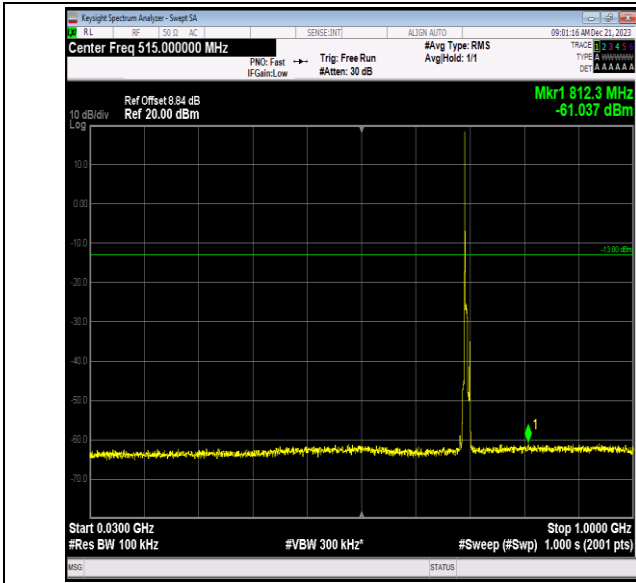

Band12_5MHz_QPSK_23035_1RB#0_0.009~0.15_0.009~0.1
5

Band12_5MHz_QPSK_23035_1RB#0_30~1000_30~1000