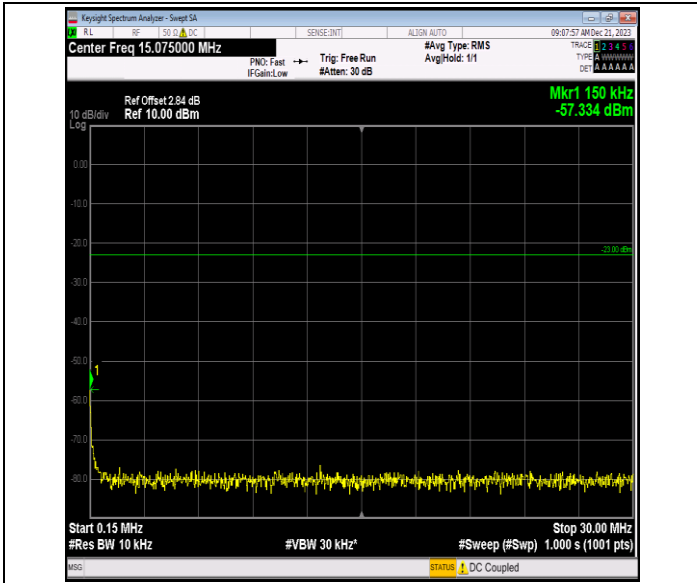

Band12_5MHz_16QAM_23095_1RB#0_3000~10000_3000~10000

Band12_5MHz_16QAM_23155_1RB#0_0.15~30_0.15~30