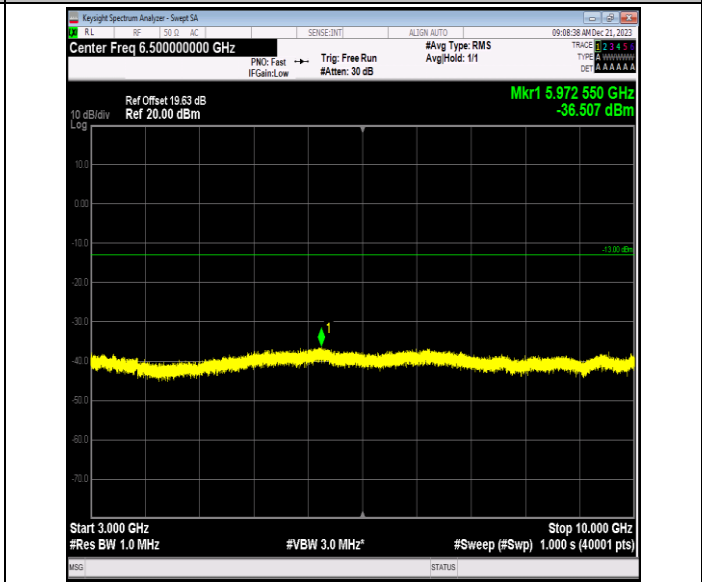

Band12_5MHz_16QAM_23155_1RB#0_30~1000_30~1000

Band12_5MHz_16QAM_23155_1RB#0_3000~10000_3000~1

00

0000