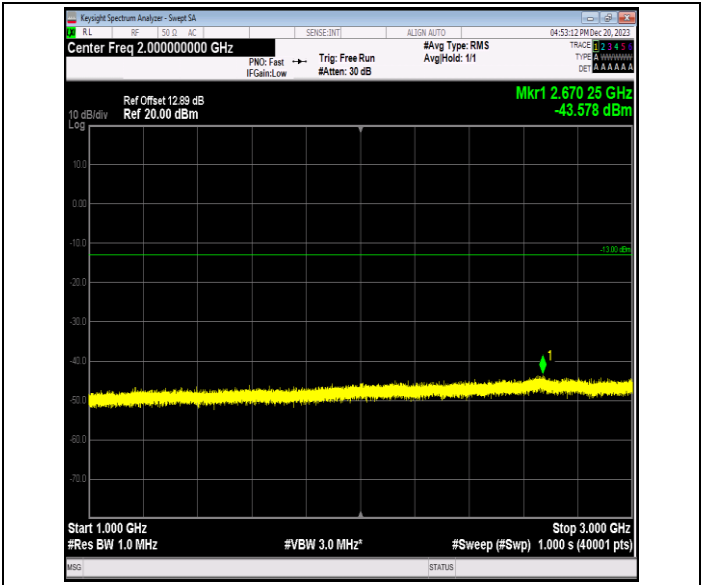

Band12_3MHz_16QAM_23095_1RB#0_0.15~30_0.15~30

Band12_3MHz_16QAM_23095_1RB#0_30~1000_30~1000

Band12_3MHz_16QAM_23095_1RB#0_1000~3000_1000~30
00