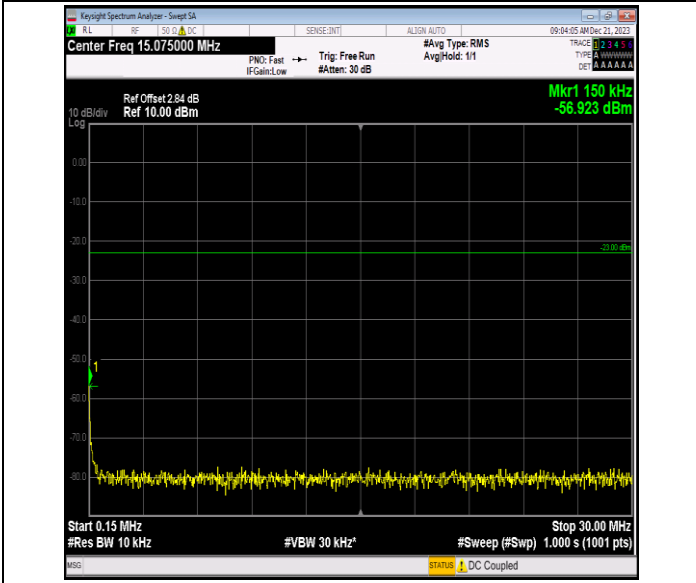

Band12_5MHz_QPSK_23035_1RB#0_3000~10000_3000~10000
000

Band12_5MHz_QPSK_23095_1RB#0_0.15~30_0.15~30