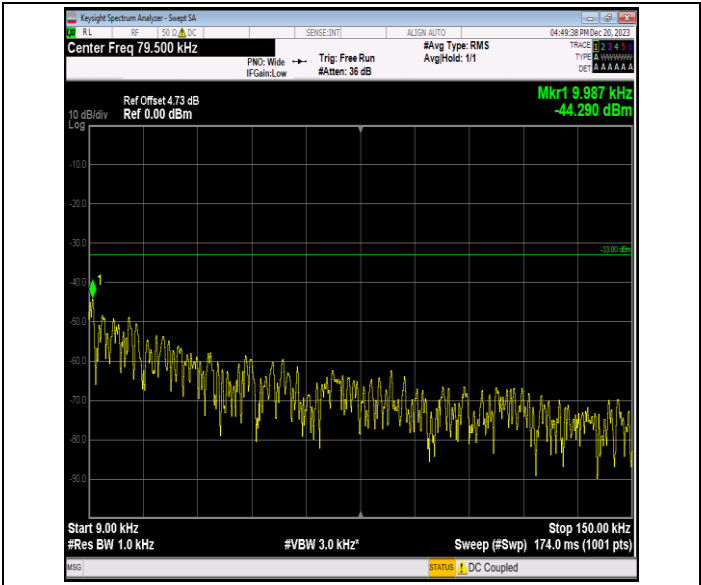

Band12_3MHz_16QAM_23025_1RB#0_0.009~0.15_0.009~0.15
15