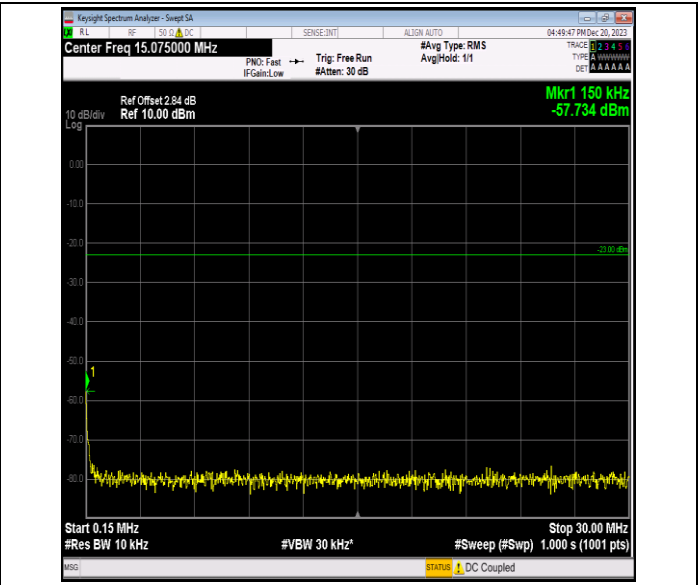

Band12_3MHz_16QAM_23025_1RB#0_0.15~30_0.15~30