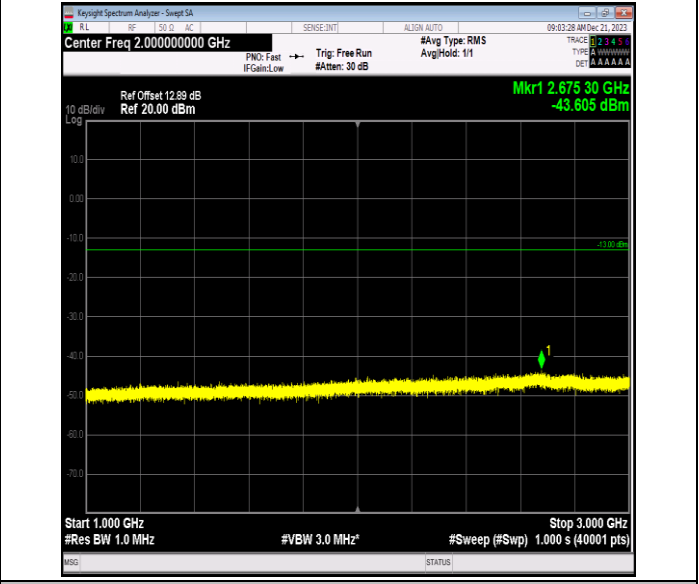

00

0000

Band12\_5MHz\_64QAM\_23035\_1RB#0\_0.009~0.15\_0.009~0.15  
 15

Band12\_5MHz\_64QAM\_23035\_1RB#0\_0.15~30\_0.15~30

Band12\_5MHz\_64QAM\_23035\_1RB#0\_30~1000\_30~1000

Band12\_5MHz\_64QAM\_23035\_1RB#0\_1000~3000\_1000~30  
 00