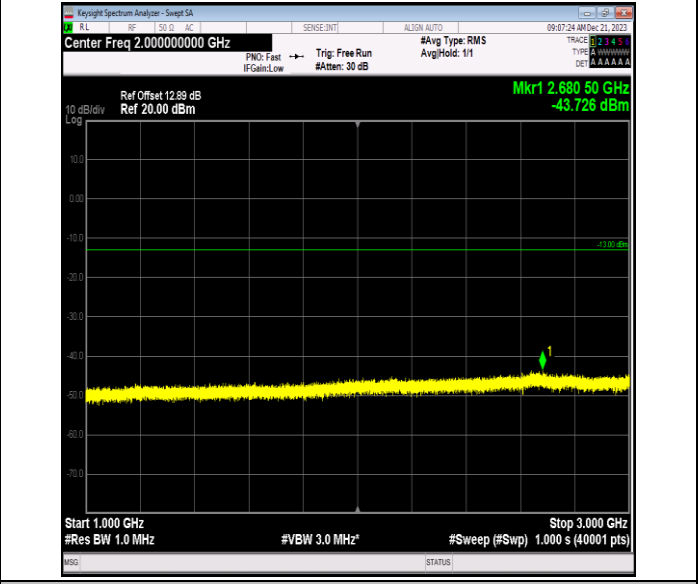

Band12_5MHz_QPSK_23155_1RB#0_0.15~30_0.15~30

Band12_5MHz_QPSK_23155_1RB#0_1000~3000_1000~300
0