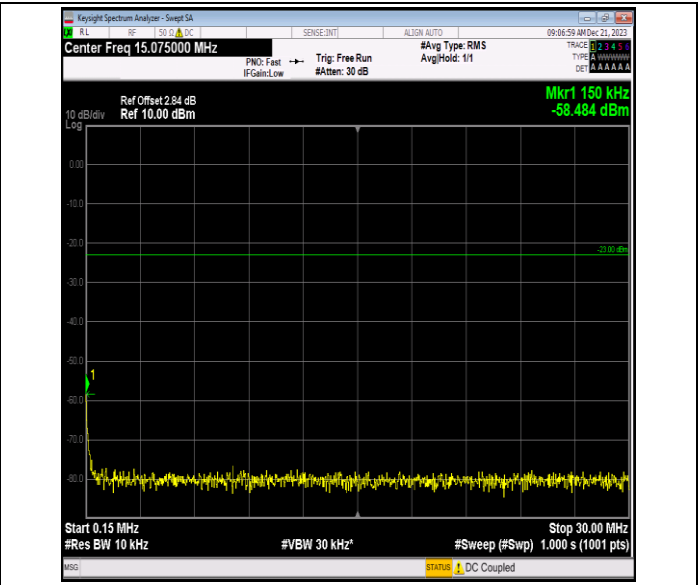

Band12_5MHz_QPSK_23155_1RB#0_0.15~30_0.15~30