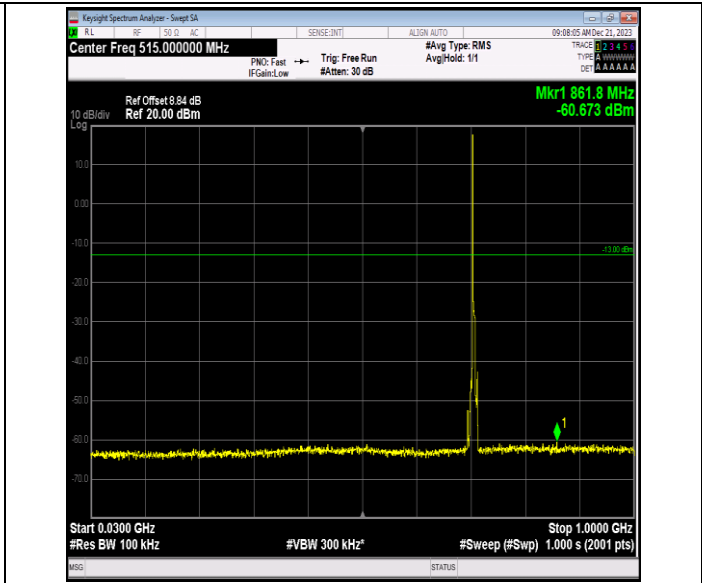

Band12_5MHz_16QAM_23155_1RB#0_0.009~0.15_0.009~0.15

Band12_5MHz_16QAM_23155_1RB#0_30~1000_30~1000