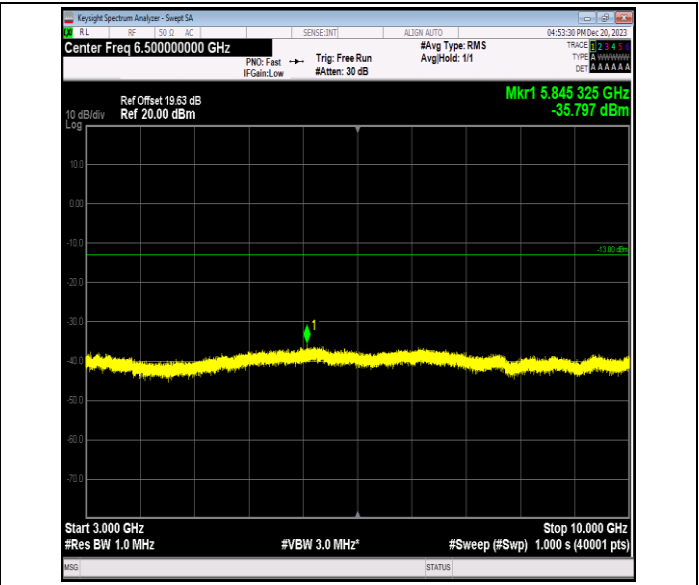

Band12_3MHz_16QAM_23095_1RB#0_3000~10000_3000~1
0000