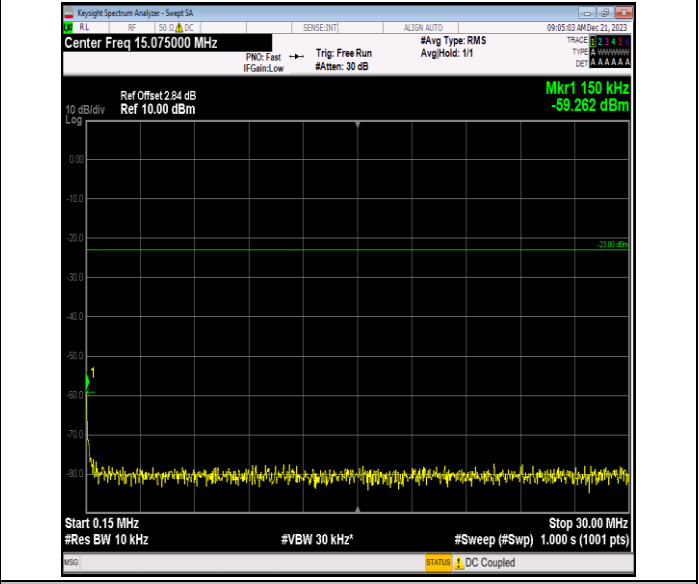

Band12_5MHz_16QAM_23035_1RB#0_3000~10000_3000~1
0000

Band12_5MHz_16QAM_23095_1RB#0_0.15~30_0.15~30