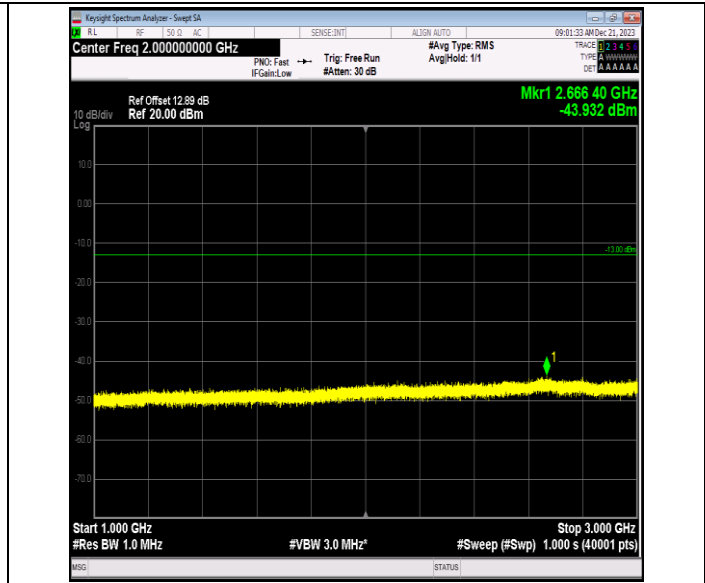

Band12_5MHz_QPSK_23035_1RB#0_0.15~30_0.15~30

Band12_5MHz_QPSK_23035_1RB#0_1000~3000_1000~3000
0