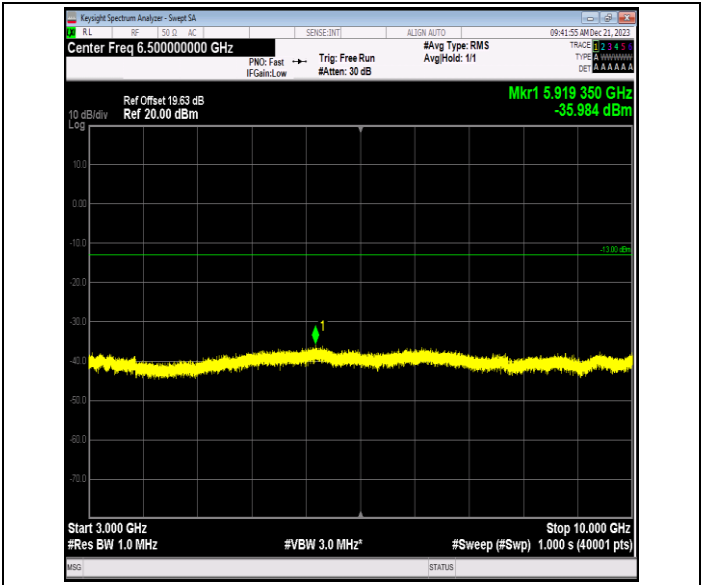

00

0000

Band12\_10MHz\_QPSK\_23095\_1RB#0\_0.009~0.15\_0.009~0.15  
15

Band12\_10MHz\_QPSK\_23095\_1RB#0\_0.15~30\_0.15~30

Band12\_10MHz\_QPSK\_23095\_1RB#0\_30~1000\_30~1000

Band12\_10MHz\_QPSK\_23095\_1RB#0\_1000~3000\_1000~3000  
00