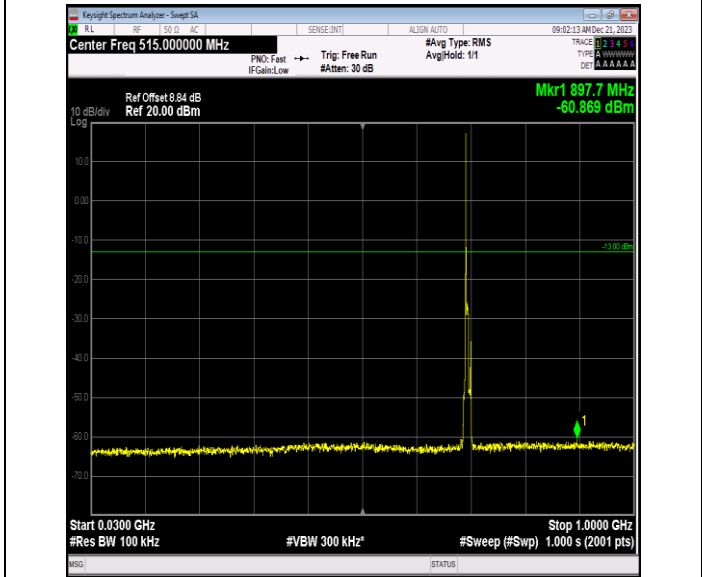

Band12_5MHz_16QAM_23035_1RB#0_0.009~0.15_0.009~0.
15

Band12_5MHz_16QAM_23035_1RB#0_30~1000_30~1000