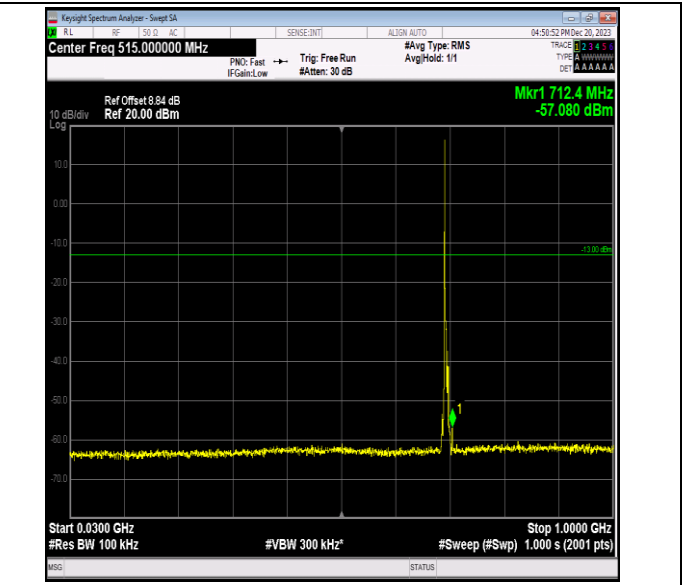

Band12_3MHz_64QAM_23025_1RB#0_30~1000_30~1000