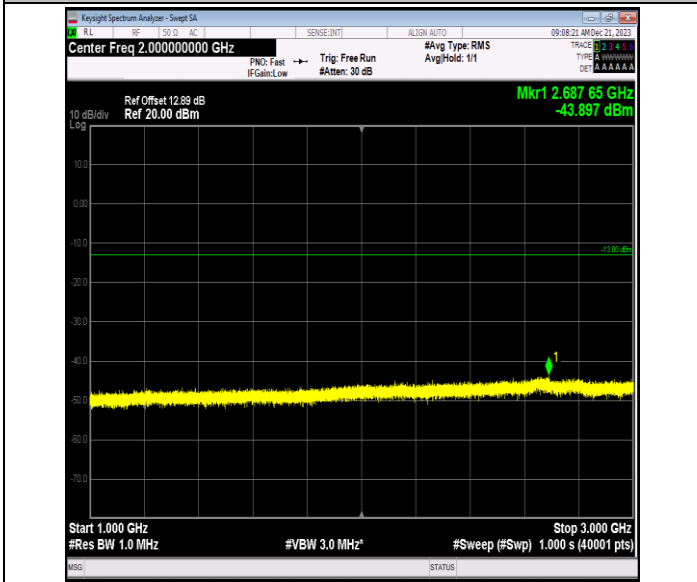

Band12_5MHz_16QAM_23155_1RB#0_0.15~30_0.15~30

Band12_5MHz_16QAM_23155_1RB#0_1000~3000_1000~30

00

0000