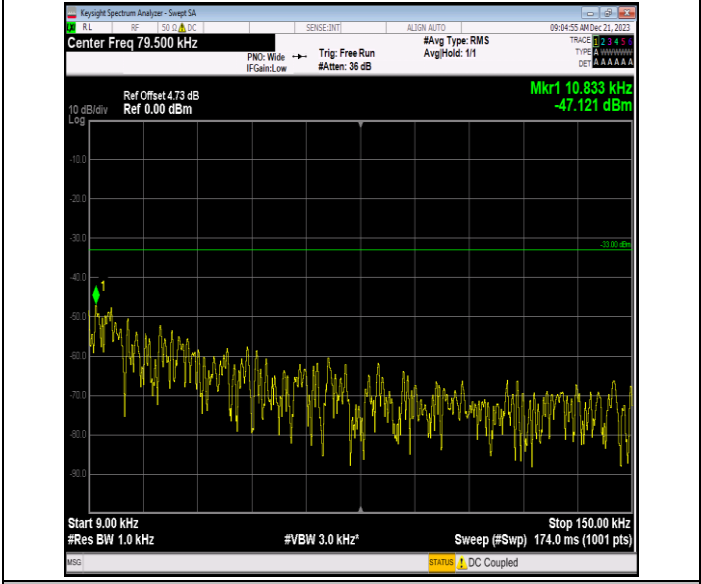

Band12_5MHz_16QAM_23035_1RB#0_1000~3000_1000~30
00

Band12_5MHz_16QAM_23095_1RB#0_0.009~0.15_0.009~0.
15