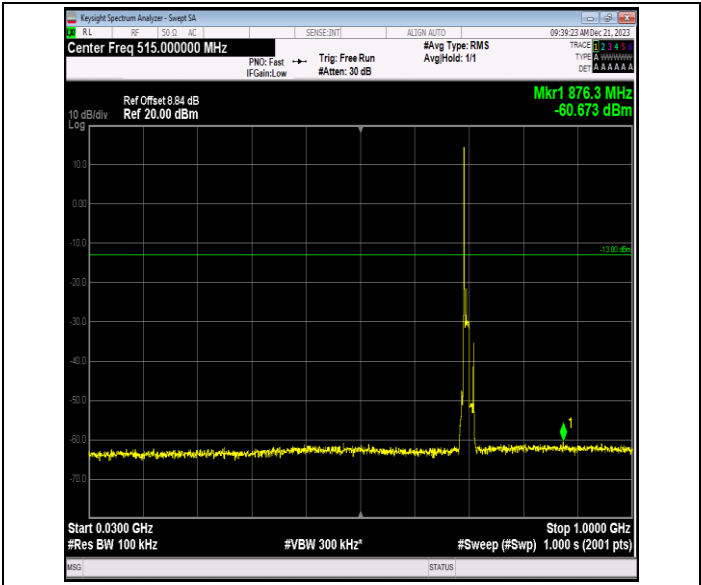

Band12\_10MHz\_QPSK\_23130\_1RB#0\_1000~3000\_1000~30  
00

Band12\_10MHz\_QPSK\_23130\_1RB#0\_3000~10000\_3000~1  
0000

Band12\_10MHz\_16QAM\_23060\_1RB#0\_0.009~0.15\_0.009~  
0.15

Band12\_10MHz\_16QAM\_23060\_1RB#0\_0.15~30\_0.15~30