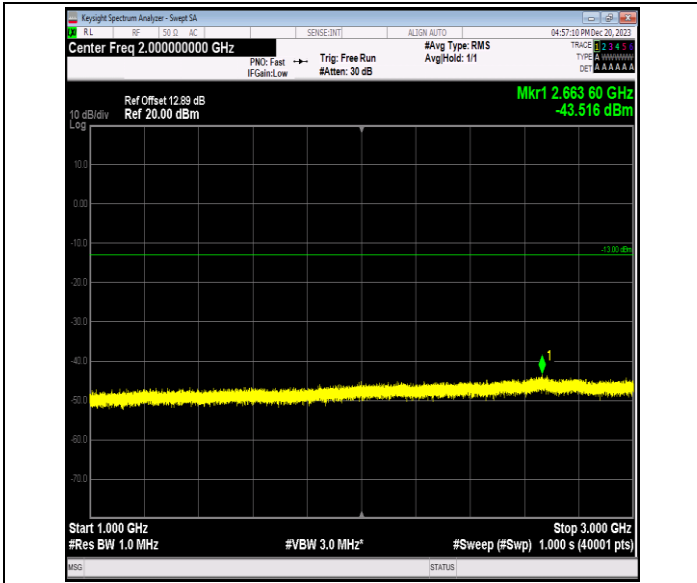

Band12\_3MHz\_64QAM\_23095\_1RB#0\_3000~10000\_3000~1  
0000

Band12\_3MHz\_64QAM\_23165\_1RB#0\_0.009~0.15\_0.009~0.  
15

Band12\_3MHz\_64QAM\_23165\_1RB#0\_0.15~30\_0.15~30

Band12\_3MHz\_64QAM\_23165\_1RB#0\_30~1000\_30.6~1000