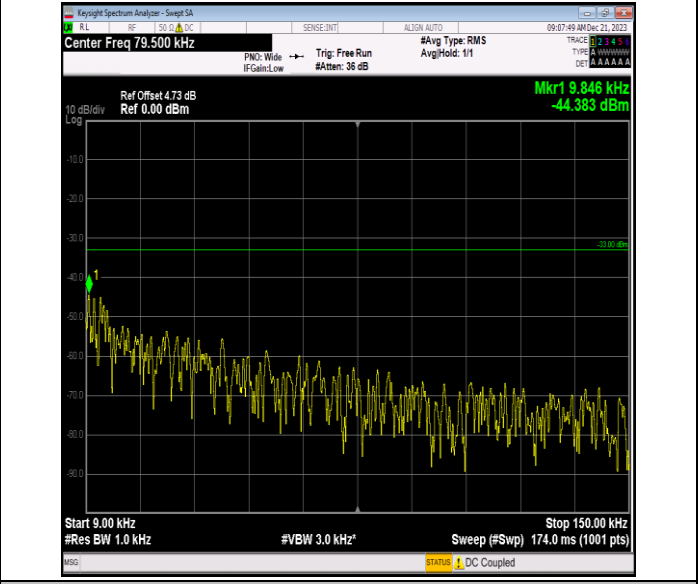

Band12_5MHz_16QAM_23095_1RB#0_1000~3000_1000~3000

Band12_5MHz_16QAM_23155_1RB#0_0.009~0.15_0.009~0.15