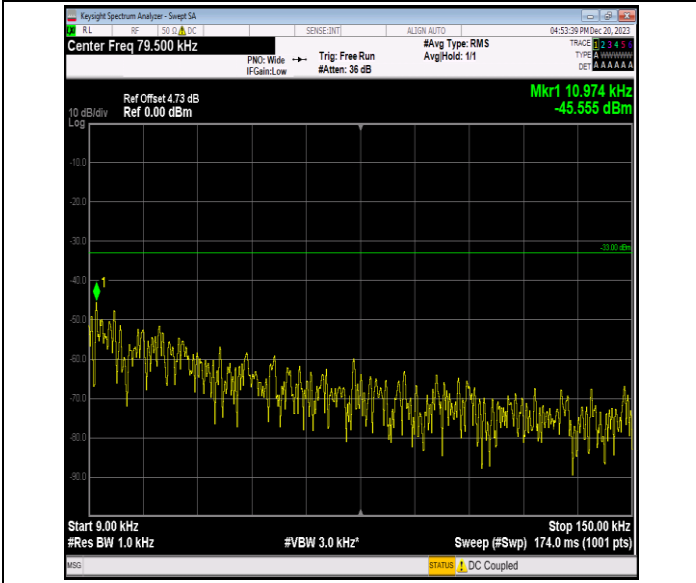

Band12_3MHz_64QAM_23095_1RB#0_0.009~0.15_0.009~0.15
15