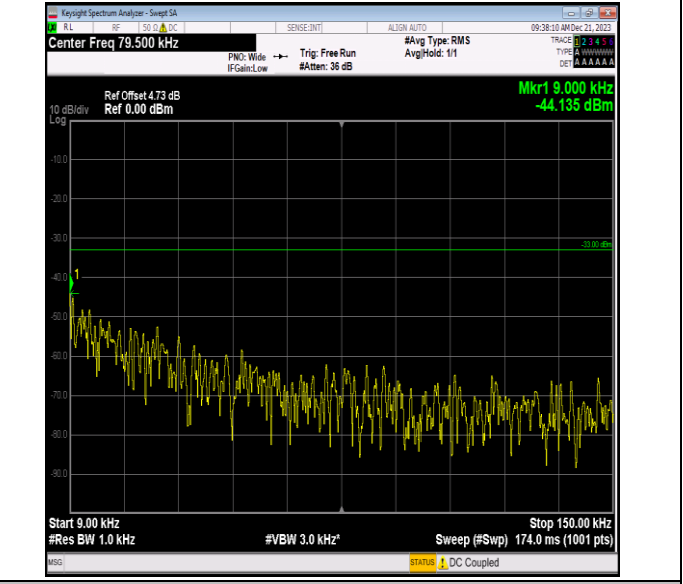

Band12_5MHz_64QAM_23155_1RB#0_1000~3000_1000~3000

Band12_10MHz_QPSK_23060_1RB#0_0.009~0.15_0.009~0.15