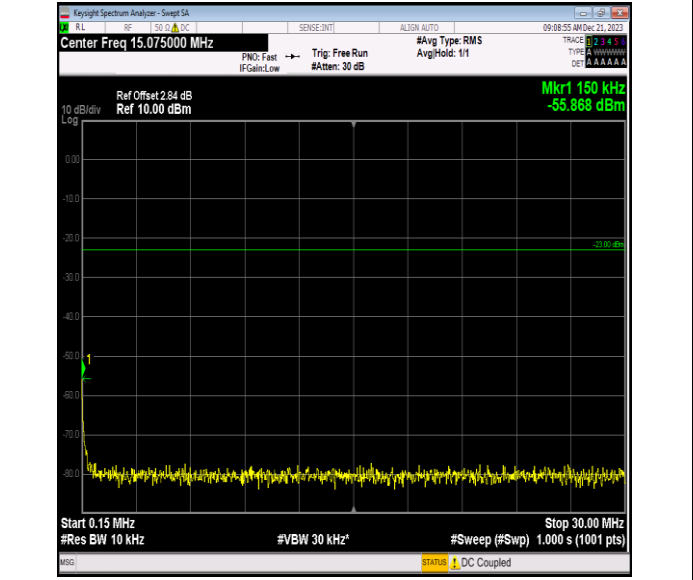

Band12_5MHz_64QAM_23095_1RB#0_3000~10000_3000~1
0000

Band12_5MHz_64QAM_23155_1RB#0_0.15~30_0.15~30