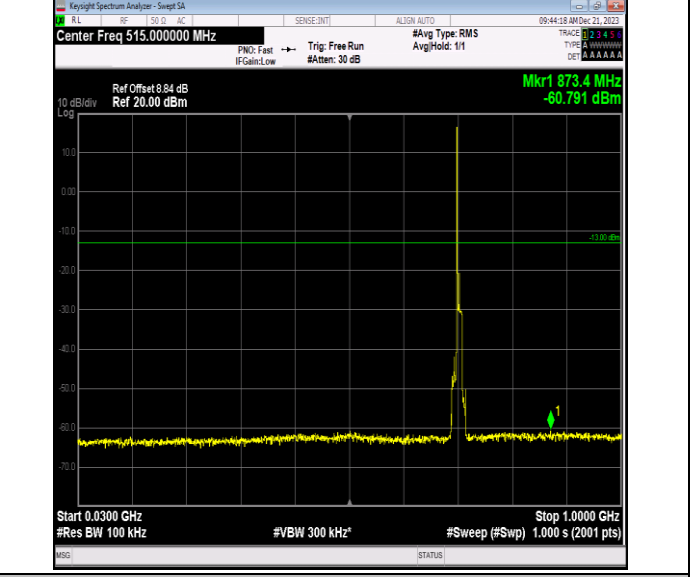

Band12_10MHz_QPSK_23130_1RB#0_0.009~0.15_0.009~0.
15

Band12_10MHz_QPSK_23130_1RB#0_30~1000_30~1000