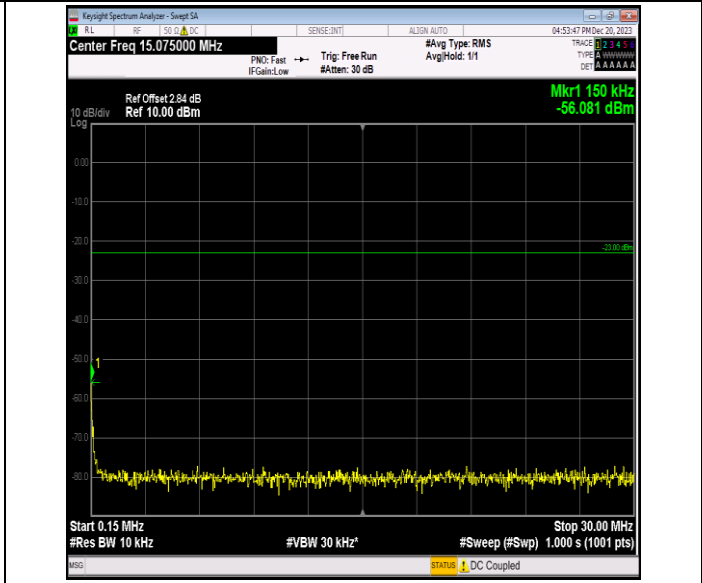

Band12_3MHz_64QAM_23095_1RB#0_0.15~30_0.15~30