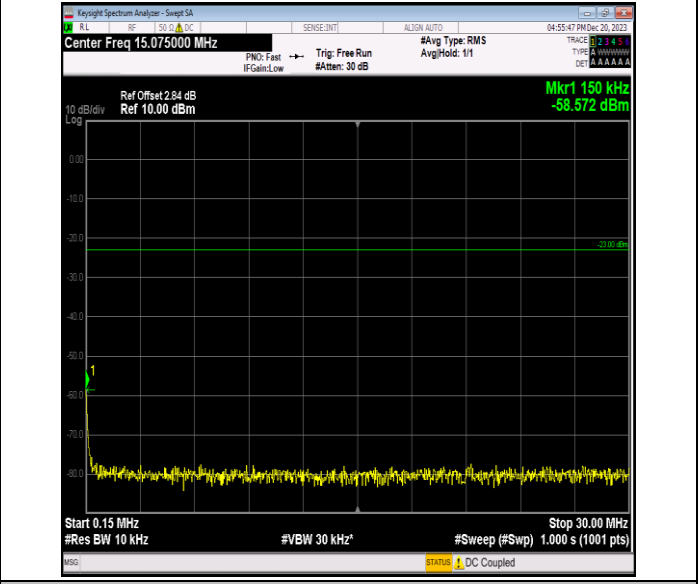

Band12_3MHz_16QAM_23095_1RB#0_3000~10000_3000~1
0000

Band12_3MHz_16QAM_23165_1RB#0_0.15~30_0.15~30