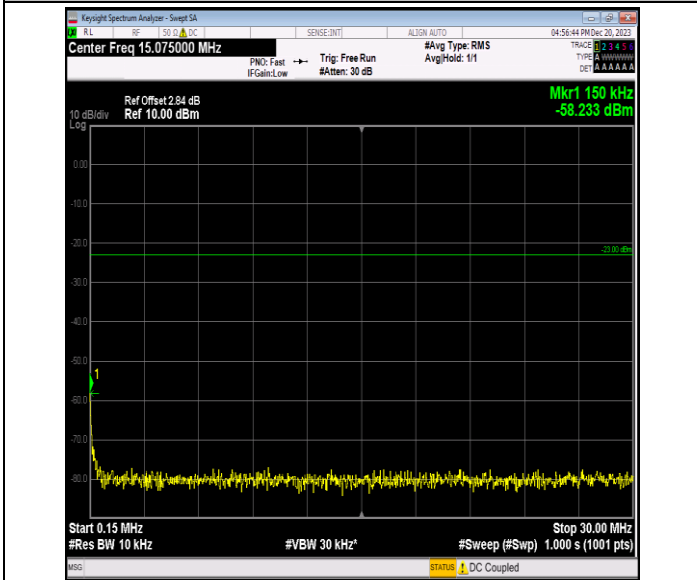

Band12_3MHz_64QAM_23095_1RB#0_3000~10000_3000~1
0000

Band12_3MHz_64QAM_23165_1RB#0_0.15~30_0.15~30