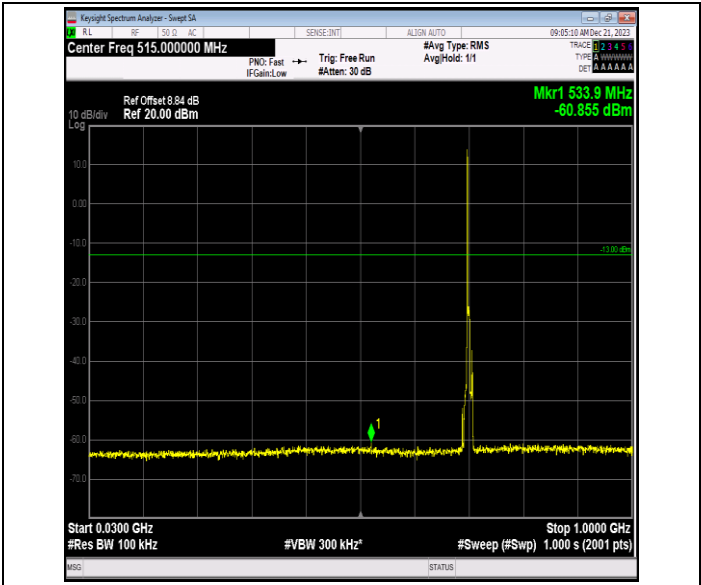

Band12_5MHz_16QAM_23095_1RB#0_0.009~0.15_0.009~0.
15

Band12_5MHz_16QAM_23095_1RB#0_30~1000_30~1000