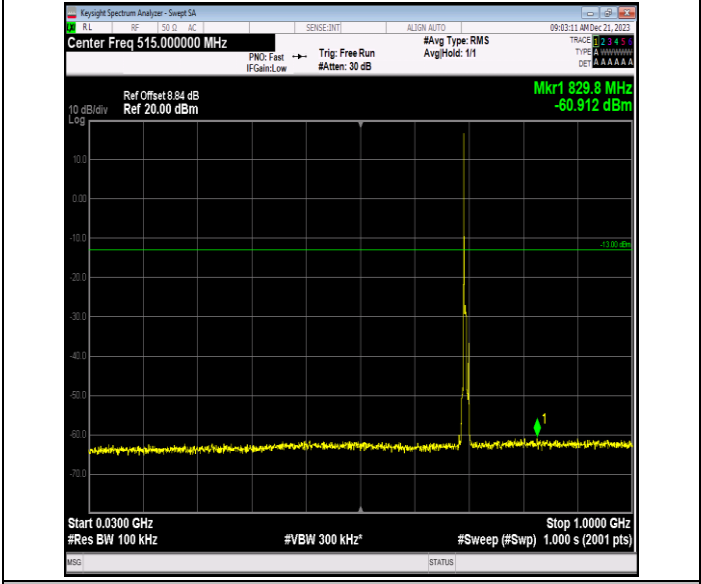

00

0000

Band12\_5MHz\_64QAM\_23035\_1RB#0\_0.009~0.15\_0.009~0.15  
 15

Band12\_5MHz\_64QAM\_23035\_1RB#0\_0.15~30\_0.15~30

Band12\_5MHz\_64QAM\_23035\_1RB#0\_30~1000\_30~1000

Band12\_5MHz\_64QAM\_23035\_1RB#0\_1000~3000\_1000~30  
 00