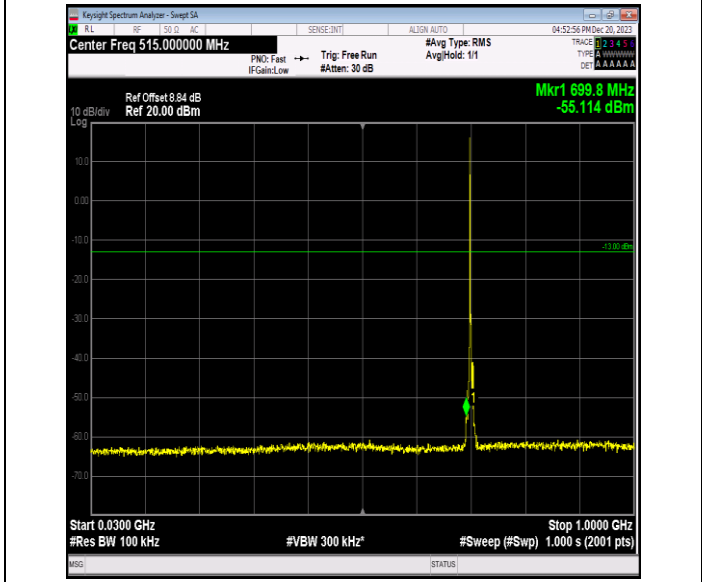

Band12_3MHz_16QAM_23095_1RB#0_0.009~0.15_0.009~0.
15

Band12_3MHz_16QAM_23095_1RB#0_30~1000_30~1000