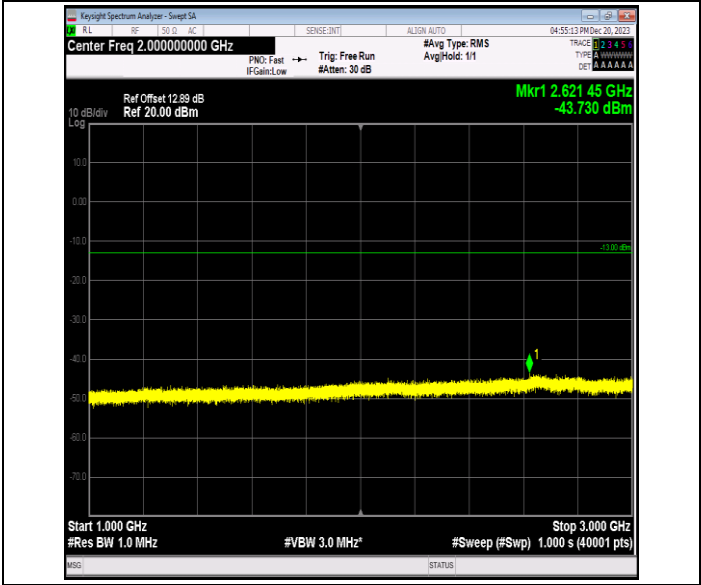

Band12\_3MHz\_QPSK\_23165\_1RB#0\_0.15~30\_0.15~30

Band12\_3MHz\_QPSK\_23165\_1RB#0\_30~1000\_30~1000

Band12\_3MHz\_QPSK\_23165\_1RB#0\_1000~3000\_1000~3000

Band12\_3MHz\_QPSK\_23165\_1RB#0\_3000~10000\_3000~10000