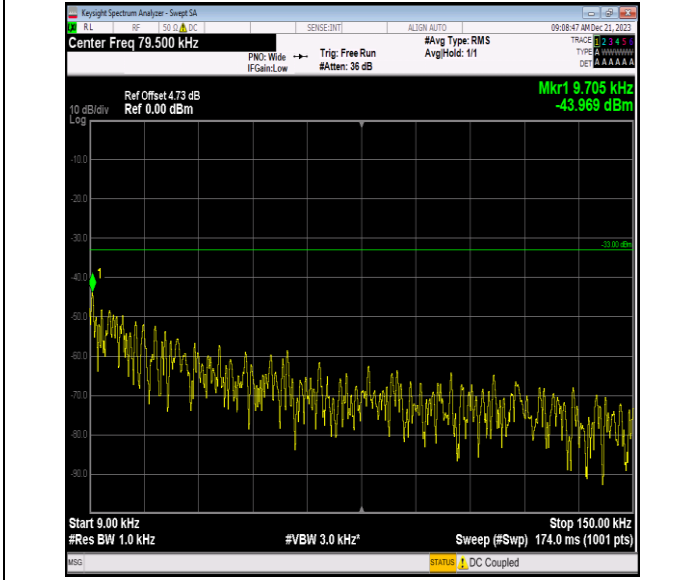

Band12_5MHz_64QAM_23095_1RB#0_1000~3000_1000~30
00

Band12_5MHz_64QAM_23155_1RB#0_0.009~0.15_0.009~0.
15