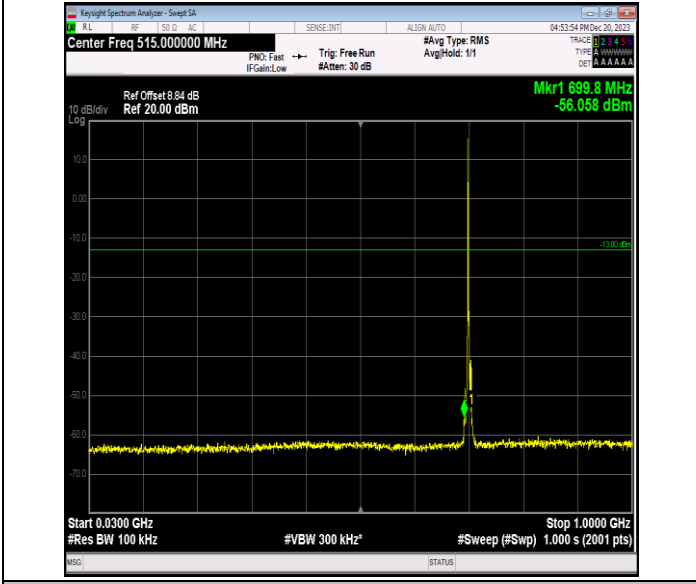

Band12_3MHz_64QAM_23095_1RB#0_0.009~0.15_0.009~0.15
15

Band12_3MHz_64QAM_23095_1RB#0_30~1000_30~1000