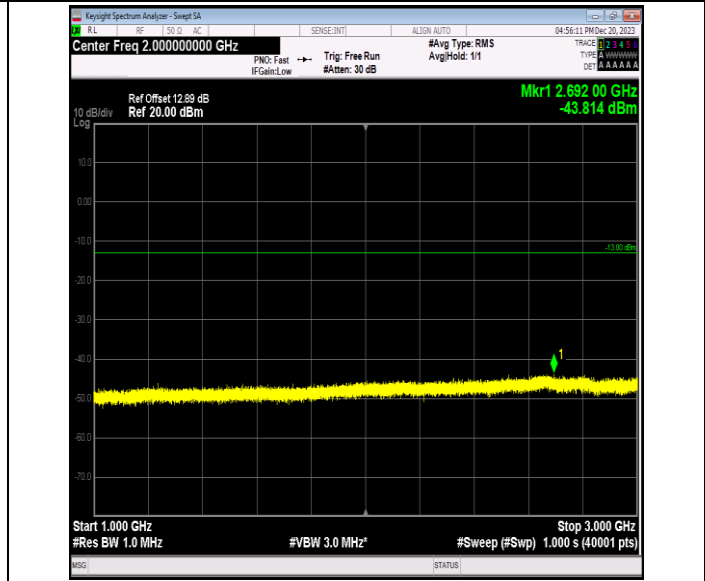

Band12_3MHz_16QAM_23165_1RB#0_0.15~30_0.15~30

Band12_3MHz_16QAM_23165_1RB#0_1000~3000_1000~3000