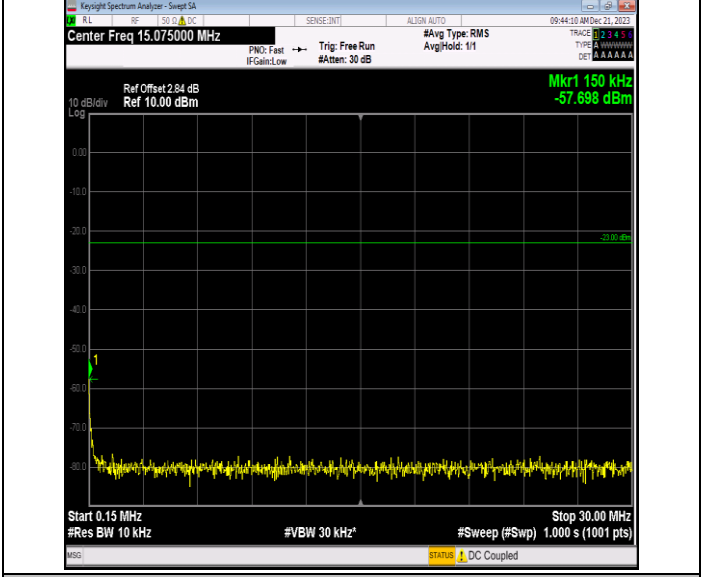

Band12_10MHz_QPSK_23095_1RB#0_3000~10000_3000~1
0000

Band12_10MHz_QPSK_23130_1RB#0_0.15~30_0.15~30