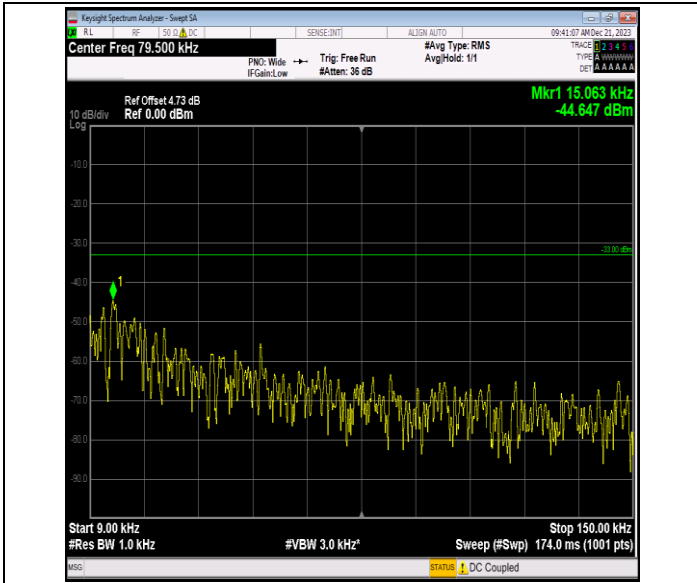

Band12_10MHz_QPSK_23095_1RB#0_0.009~0.15_0.009~0.15
15