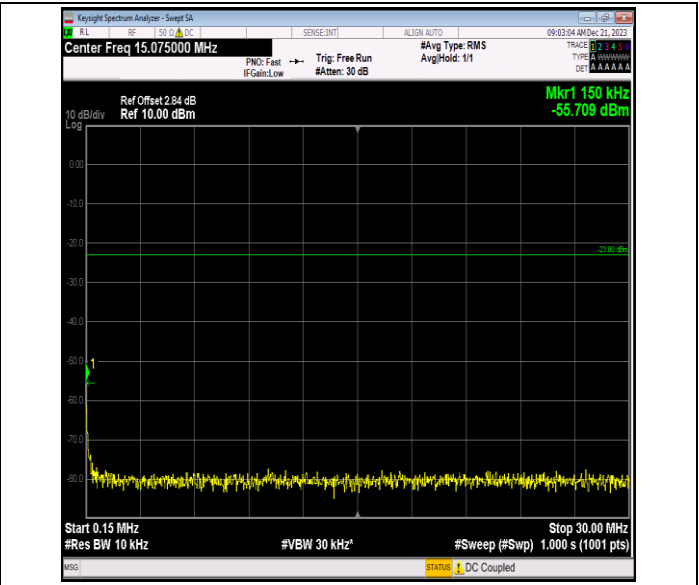

Band12_5MHz_64QAM_23035_1RB#0_0.15~30_0.15~30