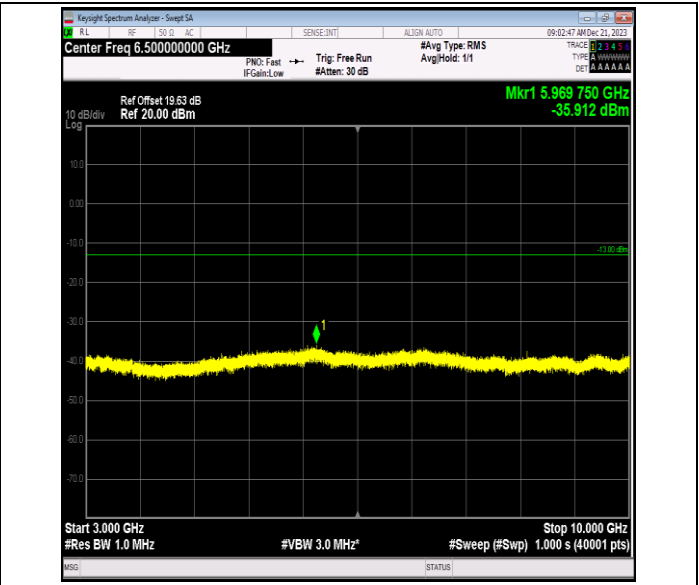

Band12_5MHz_16QAM_23035_1RB#0_30~1000_30~1000

Band12_5MHz_16QAM_23035_1RB#0_3000~10000_3000~1
0000