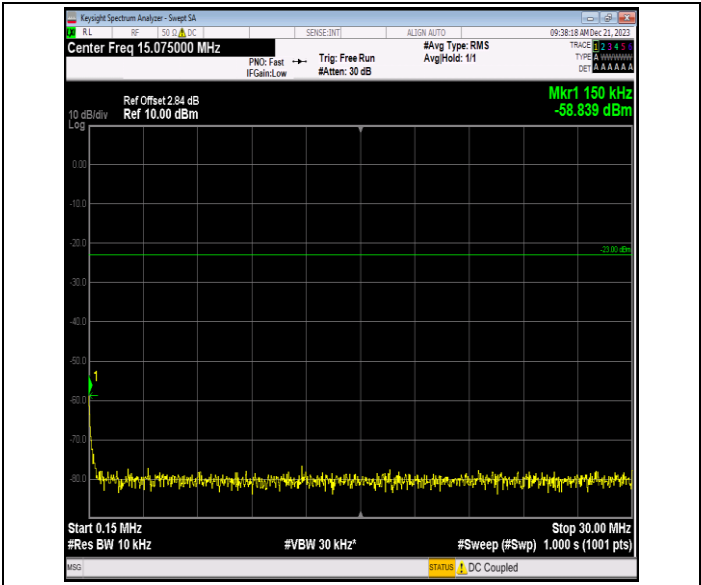

Band12_5MHz_64QAM_23155_1RB#0_3000~10000_3000~10000

Band12_10MHz_QPSK_23060_1RB#0_0.15~30_0.15~30