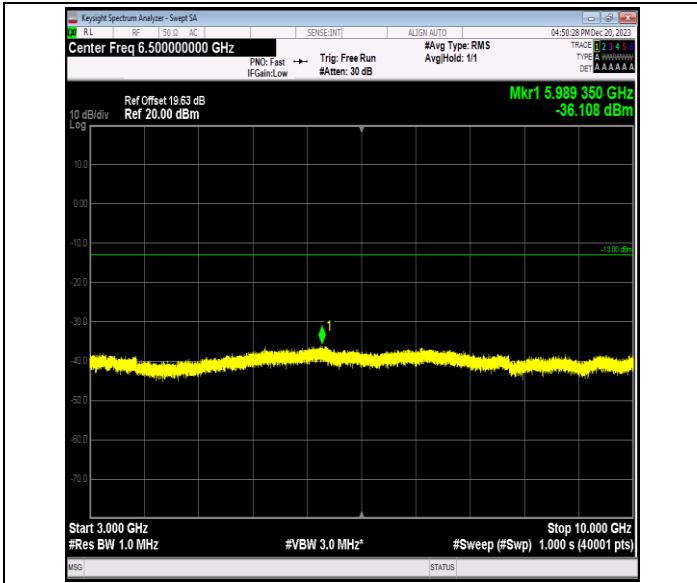

0

000

Band12\_3MHz\_16QAM\_23025\_1RB#0\_0.009~0.15\_0.009~0.15  
15

Band12\_3MHz\_16QAM\_23025\_1RB#0\_0.15~30\_0.15~30

Band12\_3MHz\_16QAM\_23025\_1RB#0\_30~1000\_30~1000

Band12\_3MHz\_16QAM\_23025\_1RB#0\_1000~3000\_1000~3000  
00