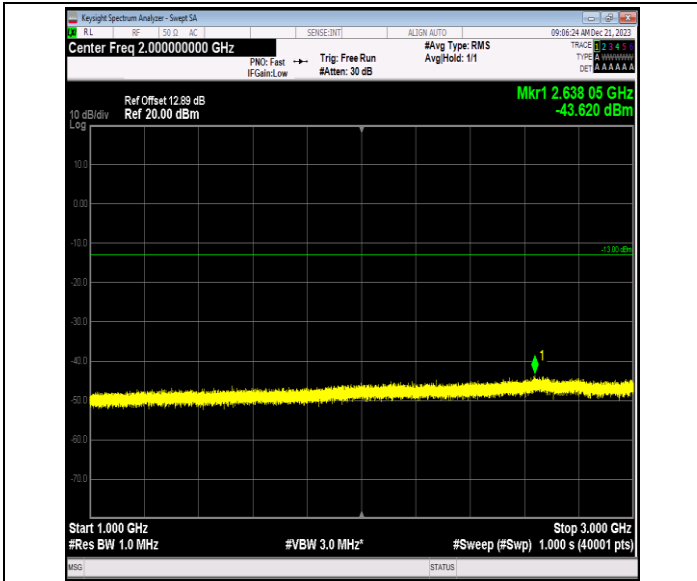

Band12_5MHz_64QAM_23095_1RB#0_0.15~30_0.15~30

Band12_5MHz_64QAM_23095_1RB#0_1000~3000_1000~30
00