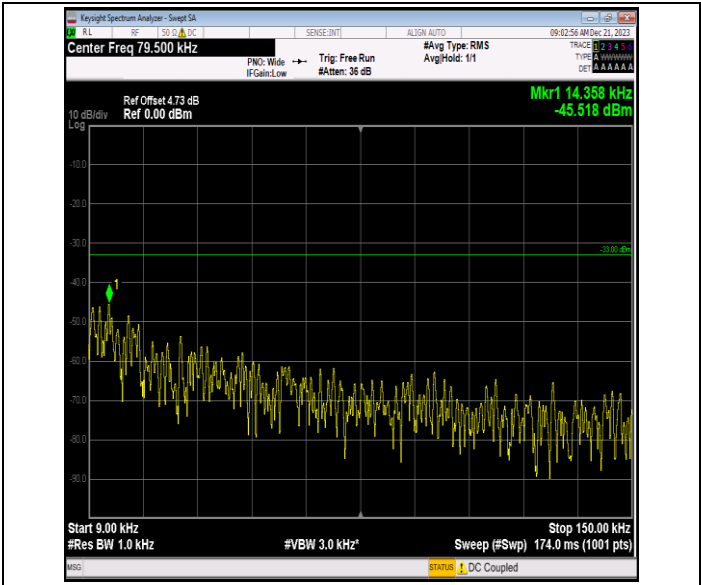

Band12_5MHz_64QAM_23035_1RB#0_0.009~0.15_0.009~0.15
15