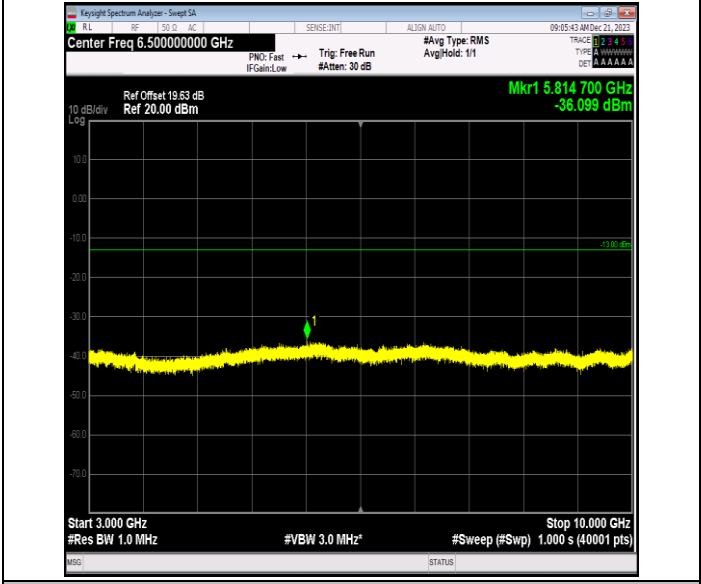

Band12_5MHz_16QAM_23095_1RB#0_30~1000_30~1000

Band12_5MHz_16QAM_23095_1RB#0_3000~10000_3000~10000