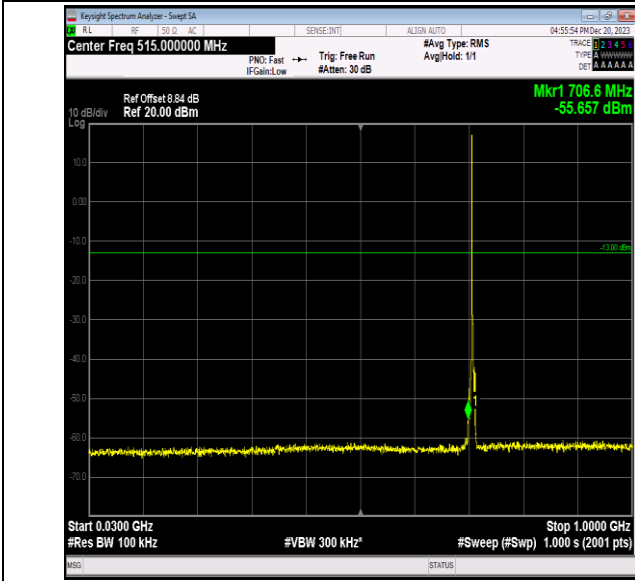

Band12_3MHz_16QAM_23165_1RB#0_0.009~0.15_0.009~0.
15

Band12_3MHz_16QAM_23165_1RB#0_30~1000_30~1000