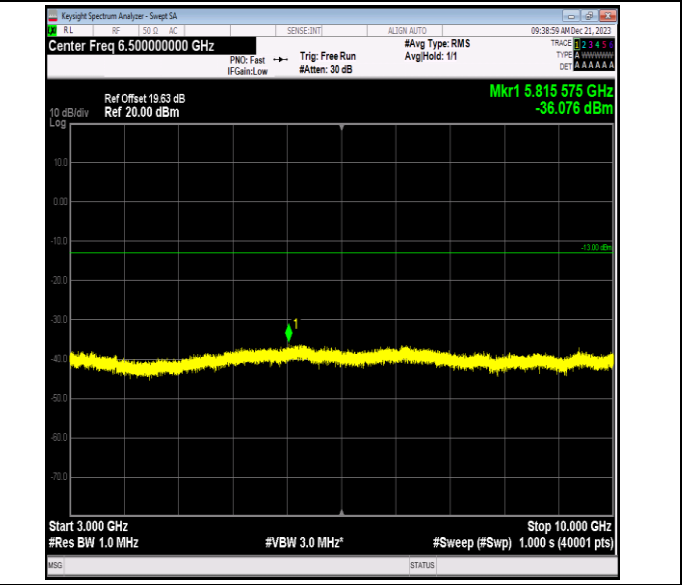

Band12_10MHz_QPSK_23060_1RB#0_30~1000_30~1000

Band12_10MHz_QPSK_23060_1RB#0_3000~10000_3000~1

00

0000