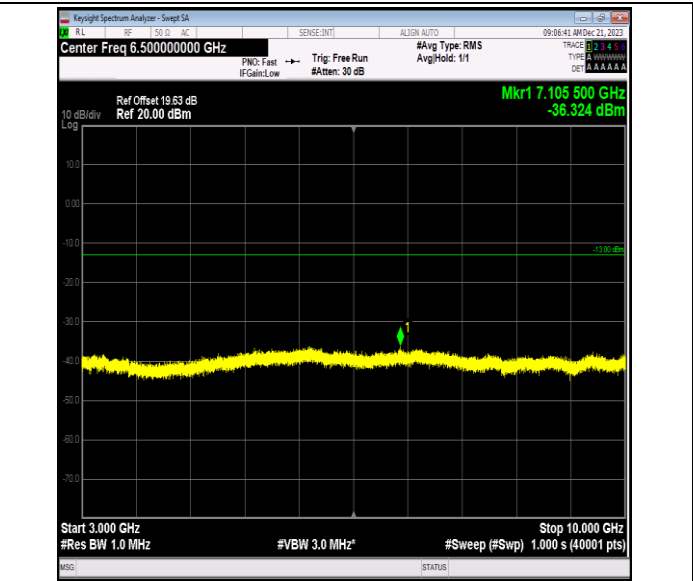

Band12_5MHz_64QAM_23095_1RB#0_30~1000_30~1000

Band12_5MHz_64QAM_23095_1RB#0_3000~10000_3000~1
0000