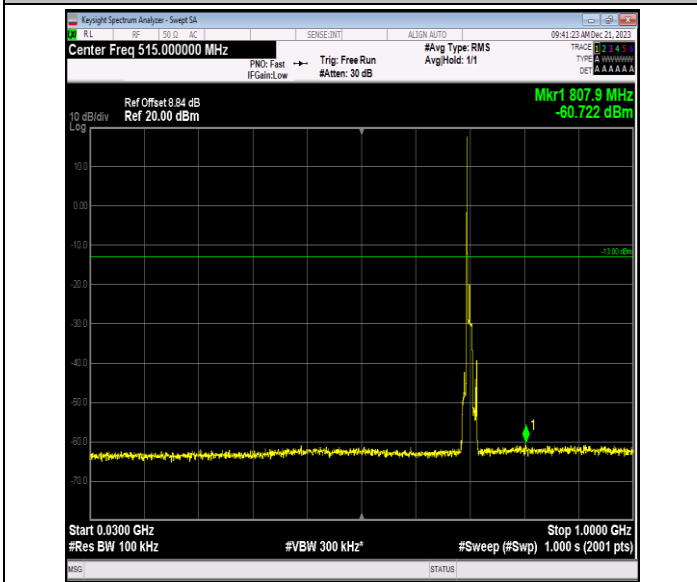

Band12_10MHz_QPSK_23095_1RB#0_0.009~0.15_0.009~0.15
15

Band12_10MHz_QPSK_23095_1RB#0_30~1000_30~1000