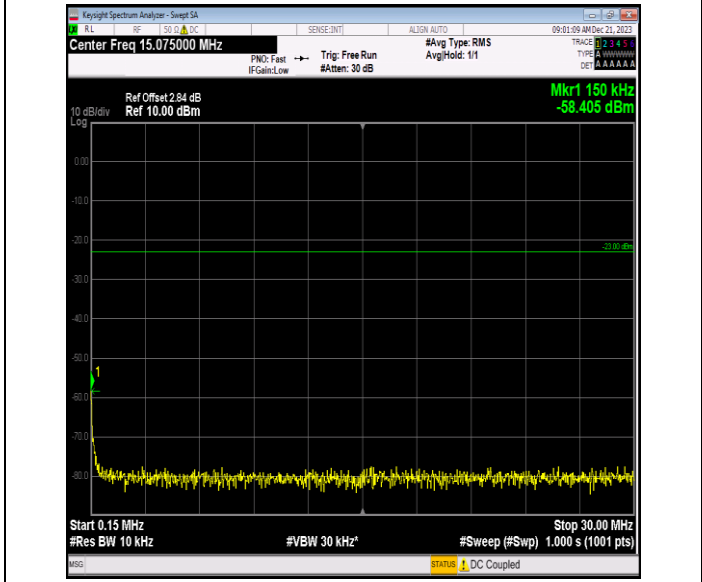

Band12_3MHz_64QAM_23165_1RB#0_3000~10000_3000~1
0000

Band12_5MHz_QPSK_23035_1RB#0_0.15~30_0.15~30