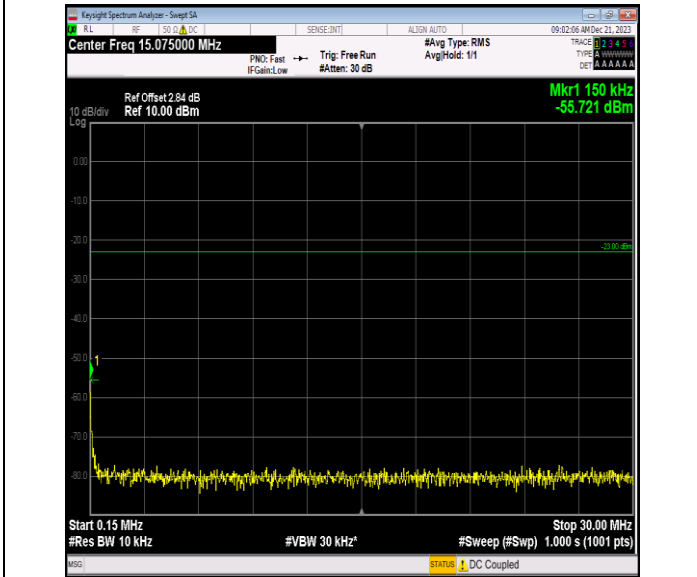

Band12_5MHz_QPSK_23155_1RB#0_3000~10000_3000~10
000

Band12_5MHz_16QAM_23035_1RB#0_0.15~30_0.15~30