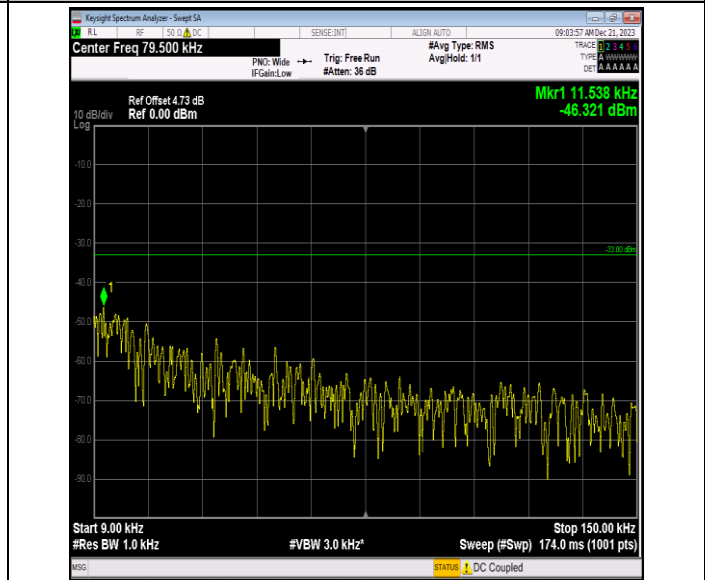

Band12\_5MHz\_QPSK\_23035\_1RB#0\_30~1000\_30~1000

Band12\_5MHz\_QPSK\_23035\_1RB#0\_1000~3000\_1000~3000  
0

Band12\_5MHz\_QPSK\_23035\_1RB#0\_3000~10000\_3000~10000  
000

Band12\_5MHz\_QPSK\_23095\_1RB#0\_0.009~0.15\_0.009~0.1  
5