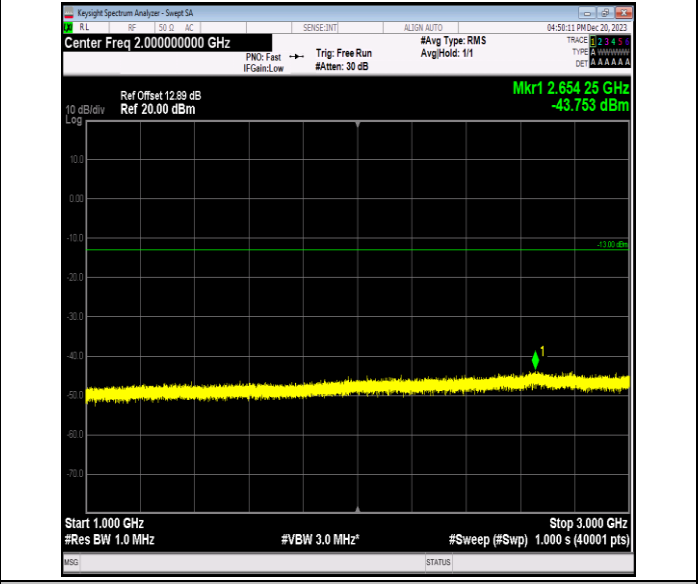

Band12_3MHz_16QAM_23025_1RB#0_0.15~30_0.15~30

Band12_3MHz_16QAM_23025_1RB#0_1000~3000_1000~3000
00