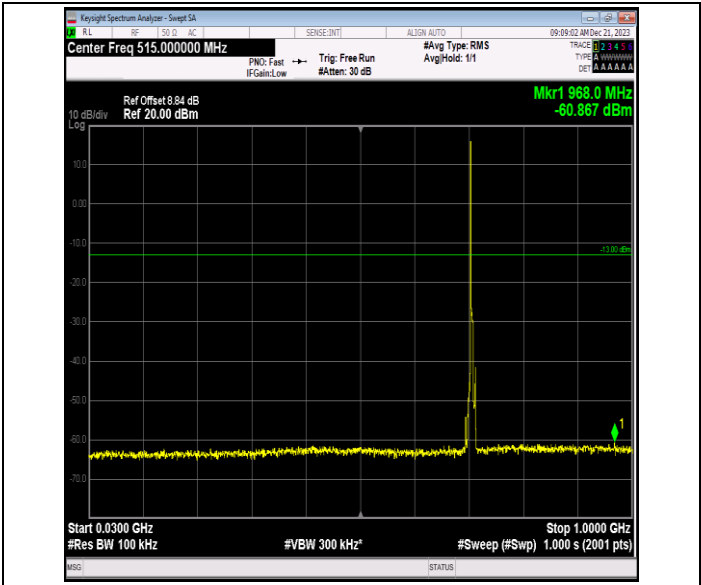

Band12_5MHz_64QAM_23155_1RB#0_0.009~0.15_0.009~0.
15

Band12_5MHz_64QAM_23155_1RB#0_30~1000_30~1000