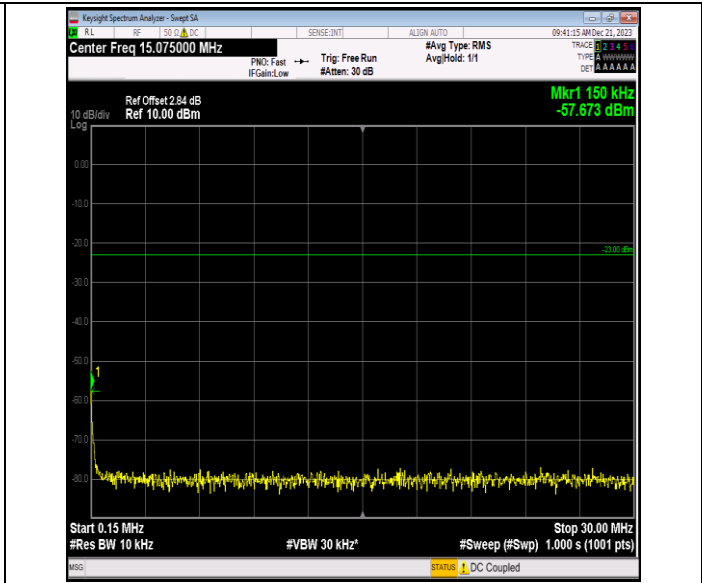

Band12_10MHz_QPSK_23095_1RB#0_0.15~30_0.15~30