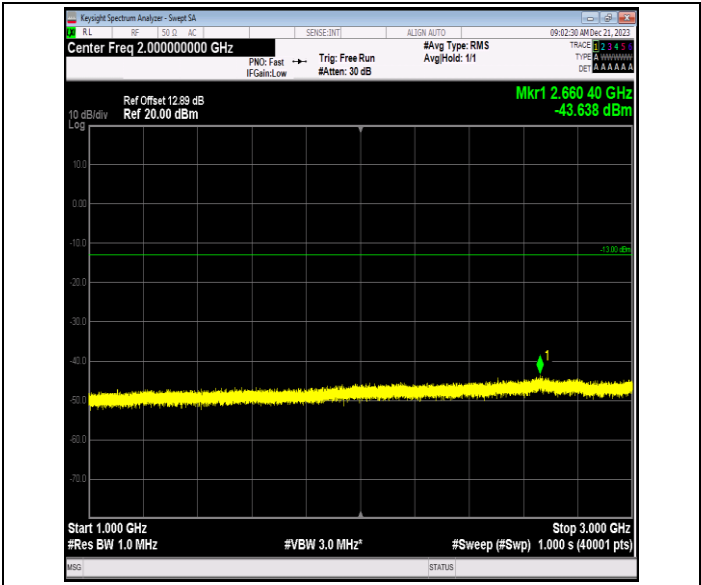

Band12_5MHz_16QAM_23035_1RB#0_0.15~30_0.15~30

Band12_5MHz_16QAM_23035_1RB#0_1000~3000_1000~30
00