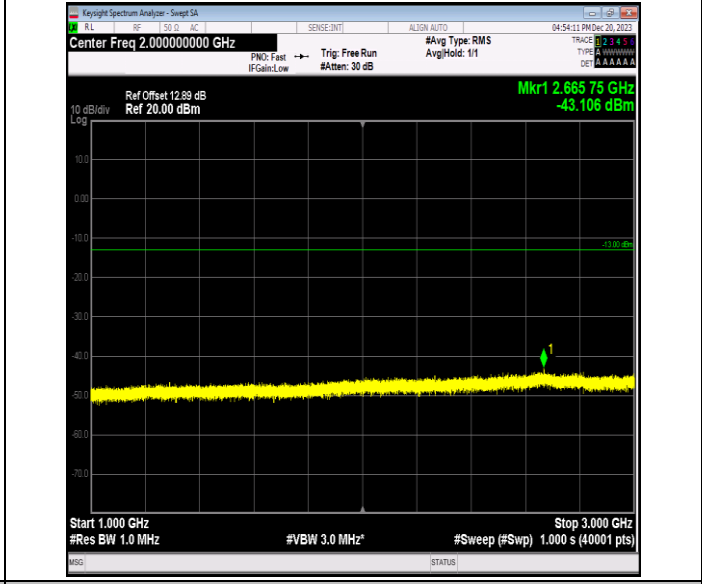

Band12_3MHz_64QAM_23095_1RB#0_0.15~30_0.15~30

Band12_3MHz_64QAM_23095_1RB#0_1000~3000_1000~3000
00