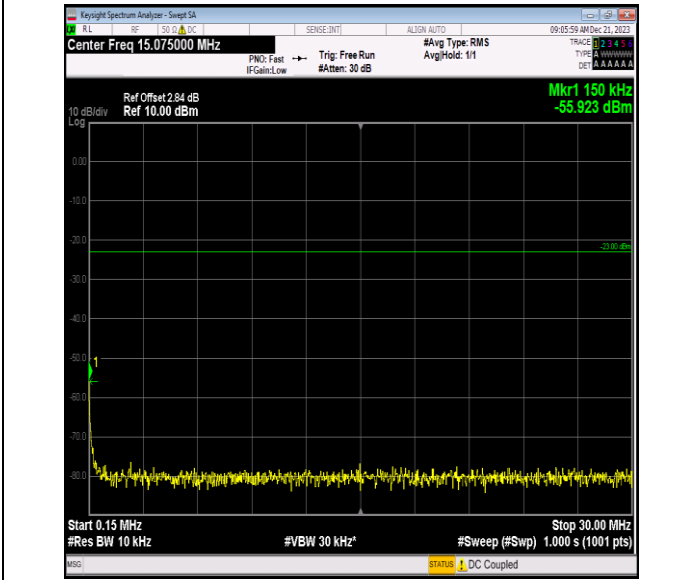

Band12_5MHz_64QAM_23035_1RB#0_3000~10000_3000~1
0000

Band12_5MHz_64QAM_23095_1RB#0_0.15~30_0.15~30