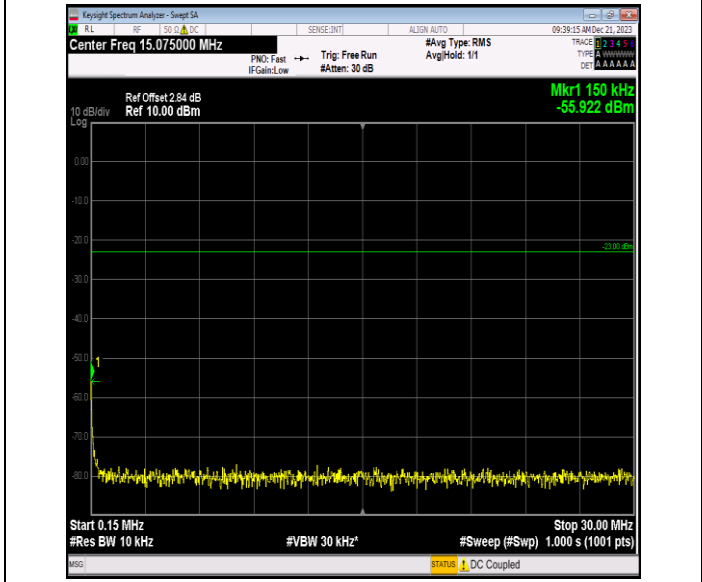

Band12_10MHz_QPSK_23130_1RB#0_3000~10000_3000~1
0000

Band12_10MHz_16QAM_23060_1RB#0_0.15~30_0.15~30