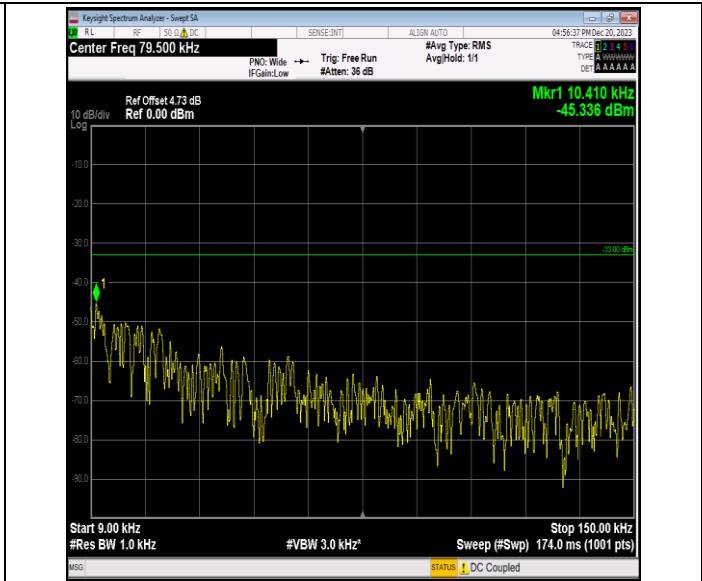

00

0000

Band12\_3MHz\_64QAM\_23095\_1RB#0\_0.009~0.15\_0.009~0.15  
 15

Band12\_3MHz\_64QAM\_23095\_1RB#0\_0.15~30\_0.15~30

Band12\_3MHz\_64QAM\_23095\_1RB#0\_30~1000\_30~1000

Band12\_3MHz\_64QAM\_23095\_1RB#0\_1000~3000\_1000~3000  
 00