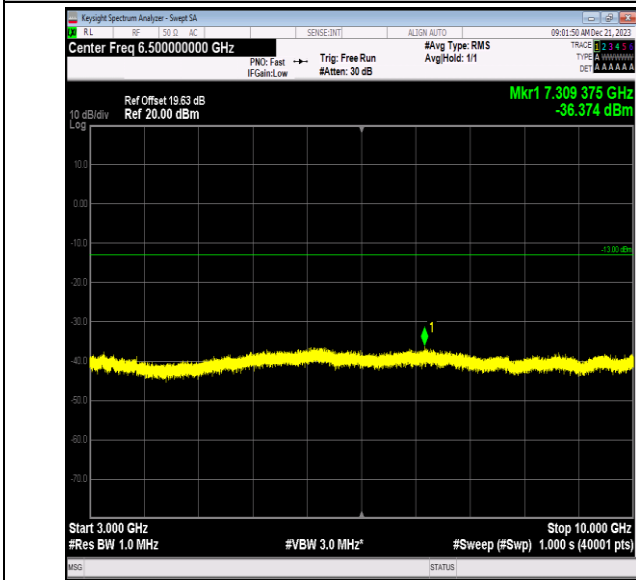

Band12_5MHz_QPSK_23035_1RB#0_30~1000_30~1000

Band12_5MHz_QPSK_23035_1RB#0_3000~10000_3000~10000
000