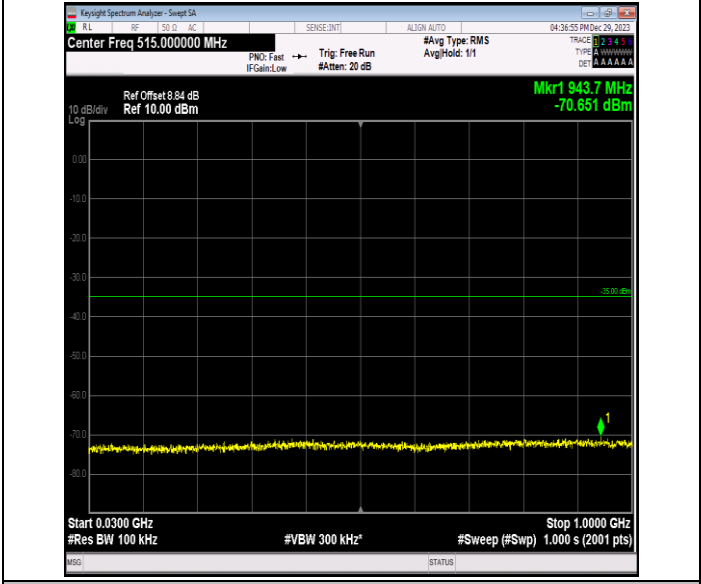

Band7_20MHz_QPSK_21100_1RB#0_0.009~0.15_0.009~0.1
5

Band7_20MHz_QPSK_21100_1RB#0_30~1000_30~1000