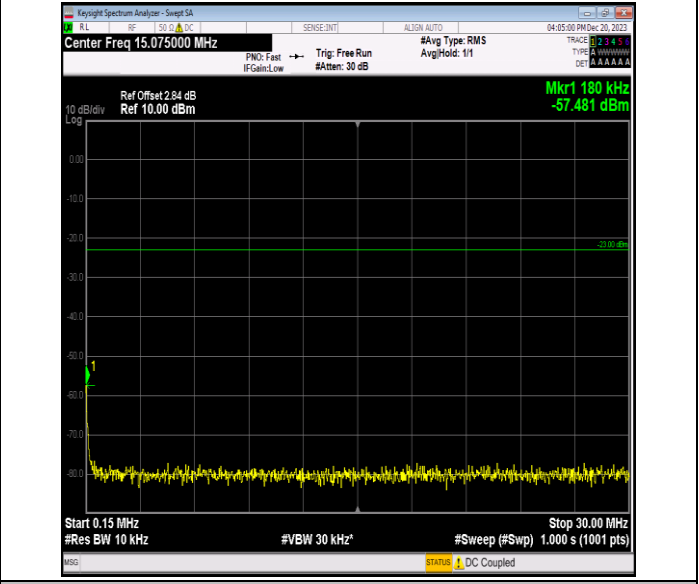

Band12_1.4MHz_QPSK_23095_1RB#0_3000~10000_3000~10000
0000

Band12_1.4MHz_QPSK_23173_1RB#0_0.15~30_0.15~30