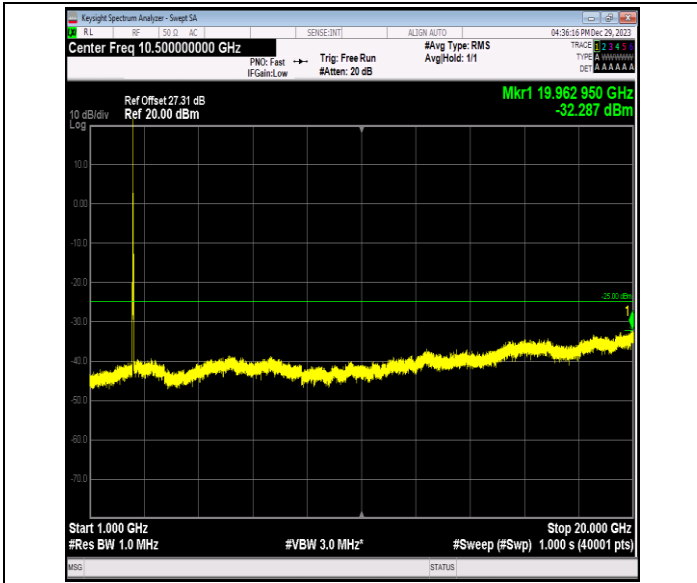

Band7_20MHz_64QAM_20850_1RB#0_0.15~30_0.15~30

Band7_20MHz_64QAM_20850_1RB#0_1000~20000_1000~20000
0000