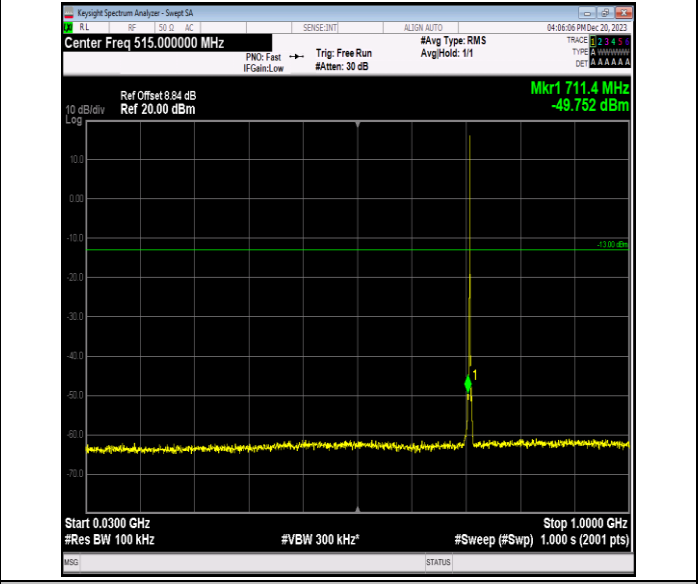

Band12_1.4MHz_16QAM_23095_1RB#0_0.15~30_0.15~30

Band12_1.4MHz_16QAM_23095_1RB#0_30~1000_30~1000

Band12_1.4MHz_16QAM_23095_1RB#0_1000~3000_1000~3000

Band12_1.4MHz_16QAM_23095_1RB#0_3000~10000_3000~10000

Band12_1.4MHz_16QAM_23173_1RB#0_0.009~0.15_0.009~0.15