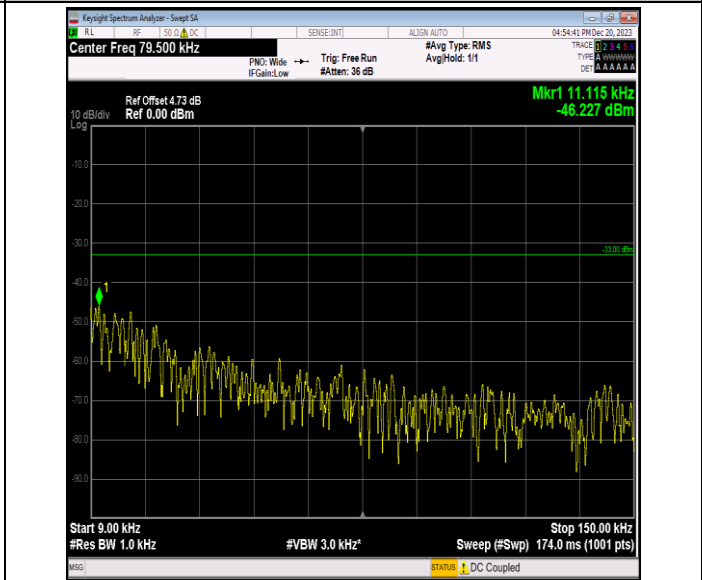

Band12_3MHz_QPSK_23095_1RB#0_1000~3000_1000~3000
0

Band12_3MHz_QPSK_23165_1RB#0_0.009~0.15_0.009~0.1
5