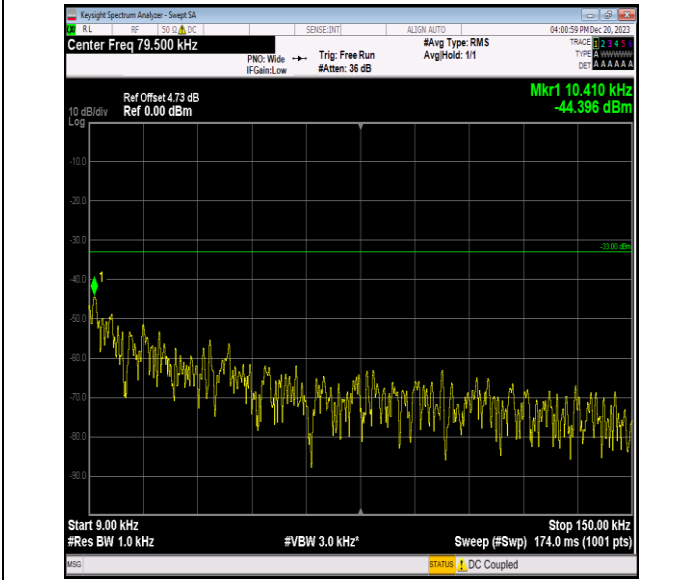

Band12_1.4MHz_16QAM_23173_1RB#0_1000~3000_1000~3000

Band12_1.4MHz_64QAM_23017_1RB#0_0.009~0.15_0.009~0.15