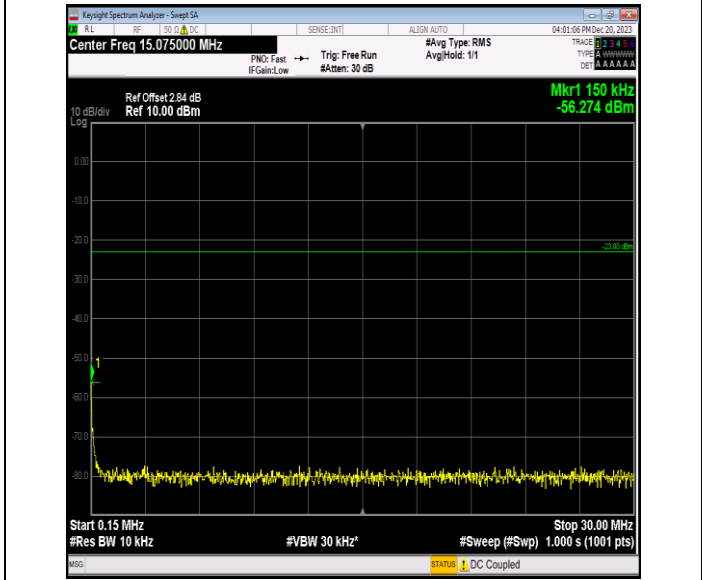

Band12_1.4MHz_16QAM_23173_1RB#0_3000~10000_3000~10000

Band12_1.4MHz_64QAM_23017_1RB#0_0.15~30_0.15~30