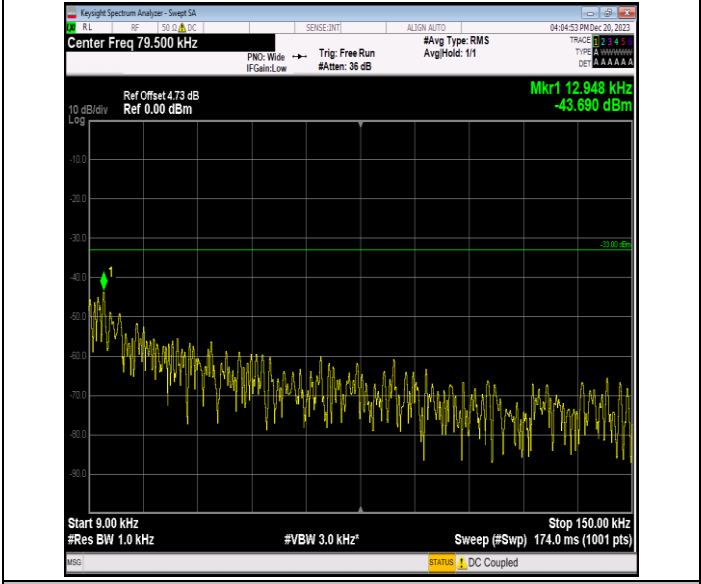

Band12_1.4MHz_QPSK_23095_1RB#0_1000~3000_1000~3000
00

Band12_1.4MHz_QPSK_23173_1RB#0_0.009~0.15_0.009~0.15
15