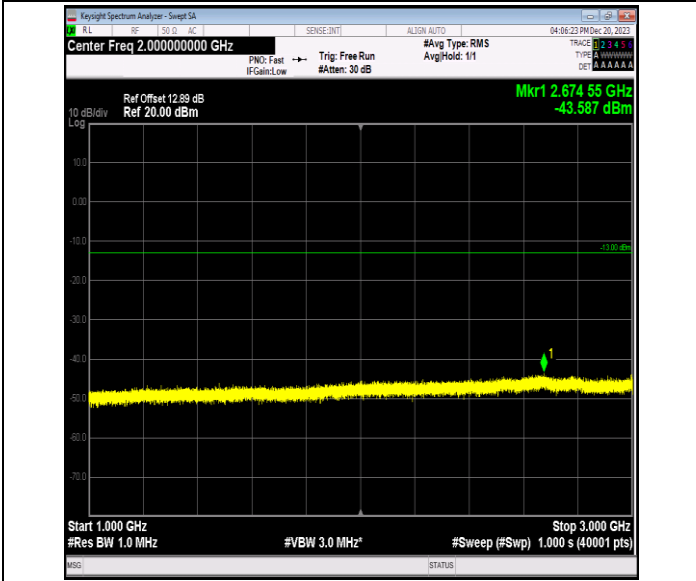

Band12_1.4MHz_16QAM_23173_1RB#0_0.15~30_0.15~30

Band12_1.4MHz_16QAM_23173_1RB#0_1000~3000_1000~3000