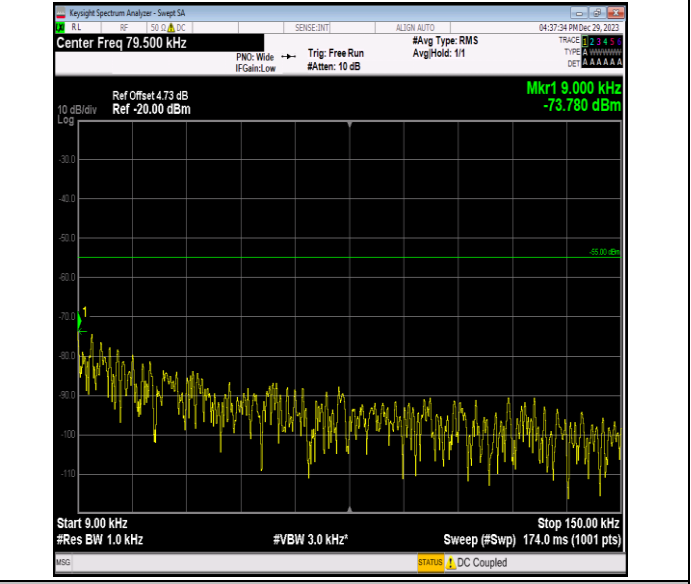

Band7_20MHz_16QAM_20850_1RB#0_1000~20000_1000~20000

Band7_20MHz_16QAM_21100_1RB#0_0.009~0.15_0.009~0.15