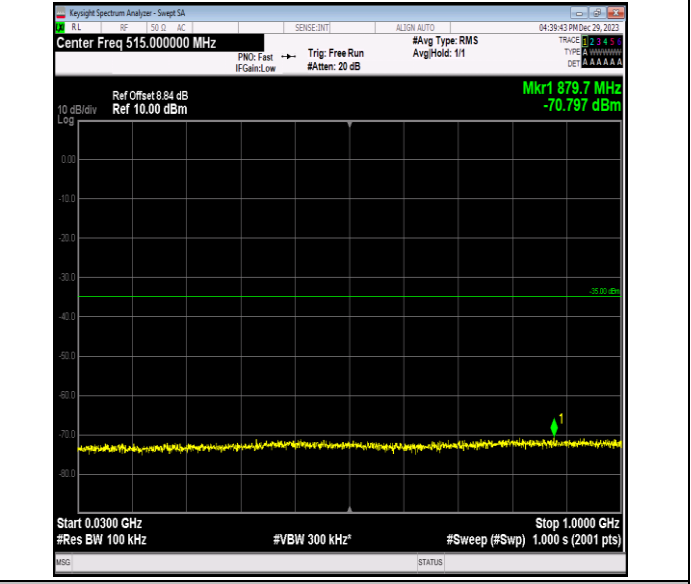

Band7_20MHz_QPSK_21100_1RB#0_0.15~30_0.15~30

Band7_20MHz_QPSK_21100_1RB#0_30~1000_30~1000

Band7_20MHz_QPSK_21100_1RB#0_1000~20000_1000~20000

Band7_20MHz_QPSK_21100_1RB#0_20000~27000_20000~27000

Band7_20MHz_QPSK_21350_1RB#0_0.009~0.15_0.009~0.15