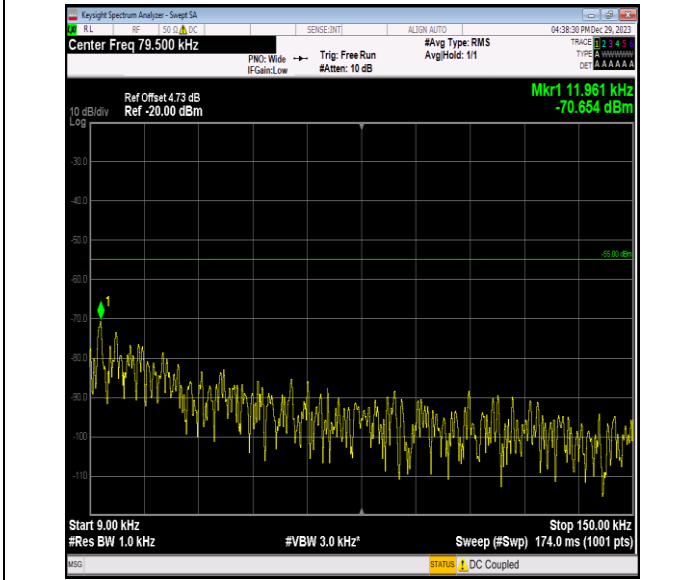

Band7_20MHz_64QAM_20850_1RB#0_0.009~0.15_0.009~0.15

Band7_20MHz_64QAM_20850_1RB#0_0.15~30_0.15~30

Band7_20MHz_64QAM_20850_1RB#0_30~1000_30~1000

Band7_20MHz_64QAM_20850_1RB#0_1000~20000_1000~20000
 0000

Band7_20MHz_64QAM_20850_1RB#0_20000~27000_20000
 ~27000