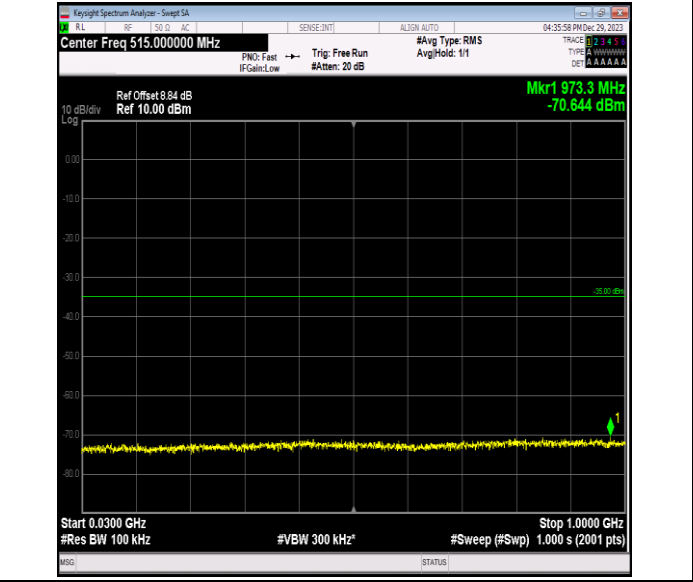

Band7_20MHz_64QAM_20850_1RB#0_0.009~0.15_0.009~0.15

Band7_20MHz_64QAM_20850_1RB#0_30~1000_30~1000