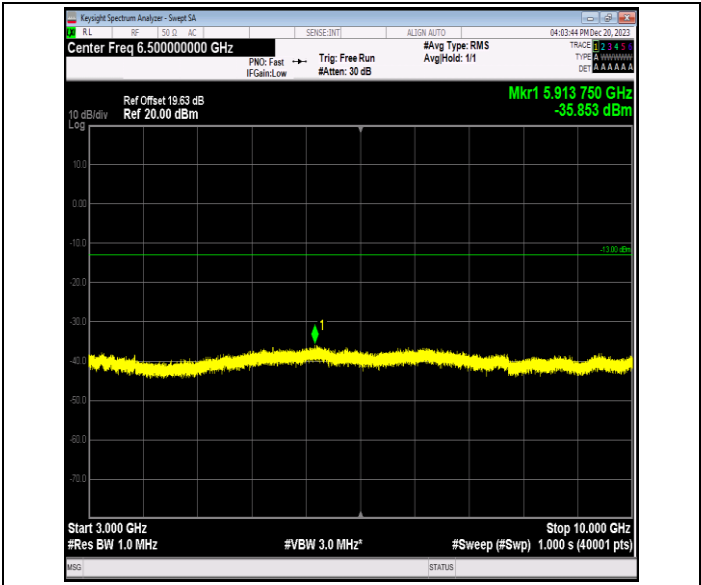

Band12_1.4MHz_16QAM_23095_1RB#0_30~1000_30~1000

Band12_1.4MHz_16QAM_23095_1RB#0_1000~3000_1000~3000

Band12_1.4MHz_16QAM_23095_1RB#0_3000~10000_3000~10000