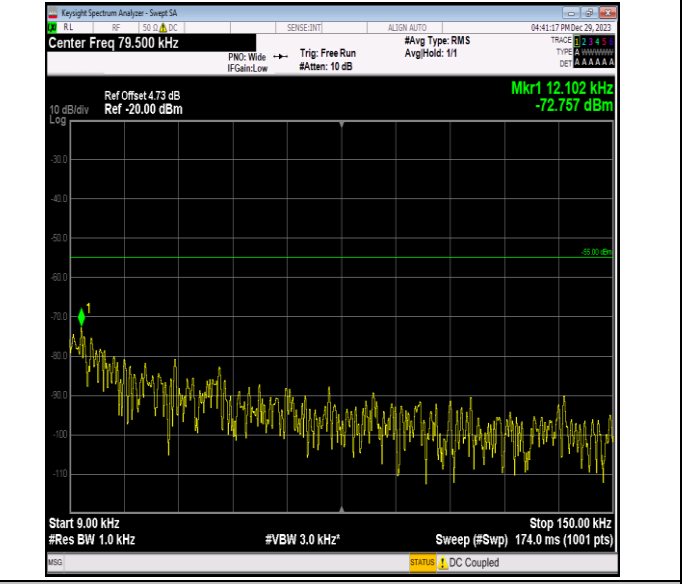

Band7_20MHz_64QAM_21100_1RB#0_1000~20000_1000~20000

Band7_20MHz_64QAM_21350_1RB#0_0.009~0.15_0.009~0.15