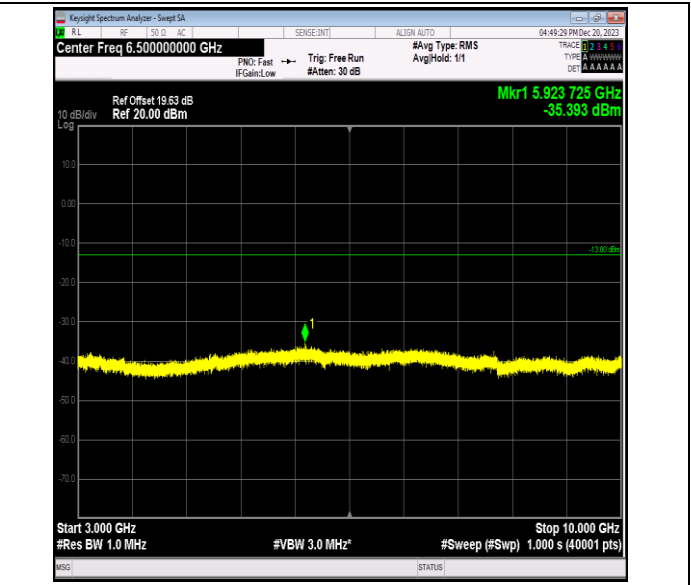

Band12_3MHz_QPSK_23025_1RB#0_30~1000_30~1000

Band12_3MHz_QPSK_23025_1RB#0_3000~10000_3000~10000
000