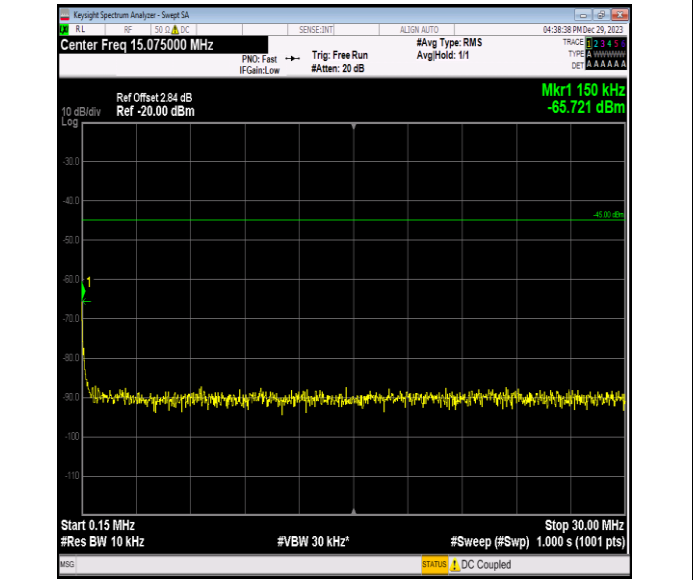

Band7_20MHz_64QAM_20850_1RB#0_0.009~0.15_0.009~0.15

Band7_20MHz_64QAM_20850_1RB#0_0.15~30_0.15~30

Band7_20MHz_64QAM_20850_1RB#0_30~1000_30~1000

Band7_20MHz_64QAM_20850_1RB#0_1000~20000_1000~20000
 0000

Band7_20MHz_64QAM_20850_1RB#0_20000~27000_20000
 ~27000