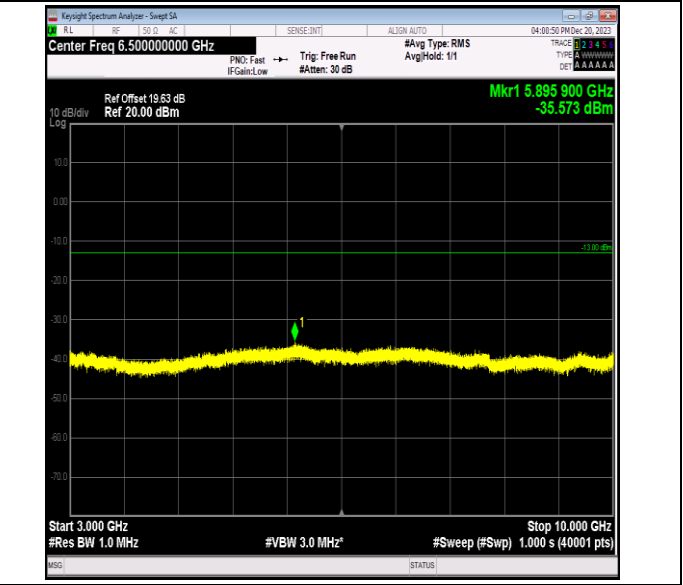

Band12_1.4MHz_16QAM_23017_1RB#0_30~1000_30~1000

Band12_1.4MHz_16QAM_23017_1RB#0_3000~10000_3000~10000