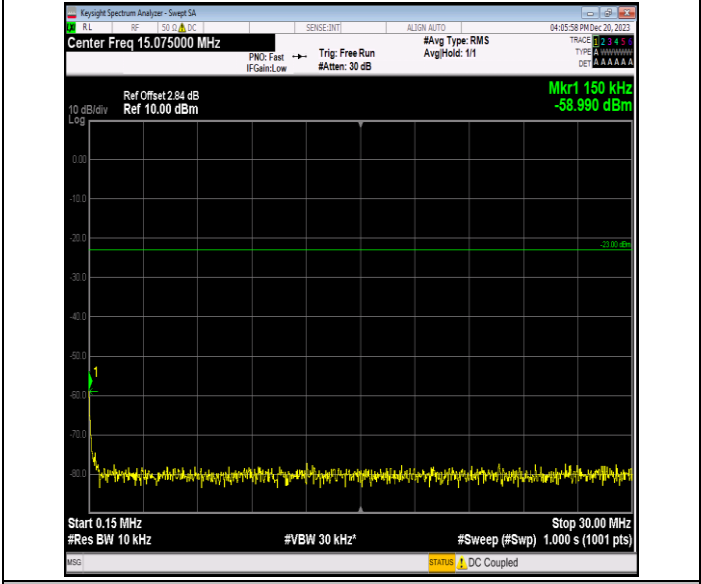

Band12_1.4MHz_16QAM_23095_1RB#0_0.15~30_0.15~30

Band12_1.4MHz_16QAM_23095_1RB#0_30~1000_30~1000

Band12_1.4MHz_16QAM_23095_1RB#0_1000~3000_1000~3000

Band12_1.4MHz_16QAM_23095_1RB#0_3000~10000_3000~10000

Band12_1.4MHz_16QAM_23173_1RB#0_0.009~0.15_0.009~0.15