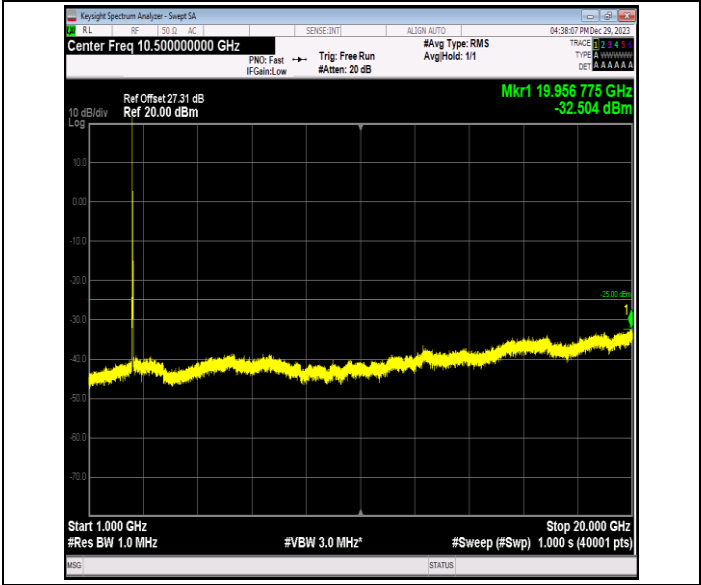

Band7_20MHz_16QAM_21100_1RB#0_0.15~30_0.15~30

Band7_20MHz_16QAM_21100_1RB#0_1000~20000_1000~20000