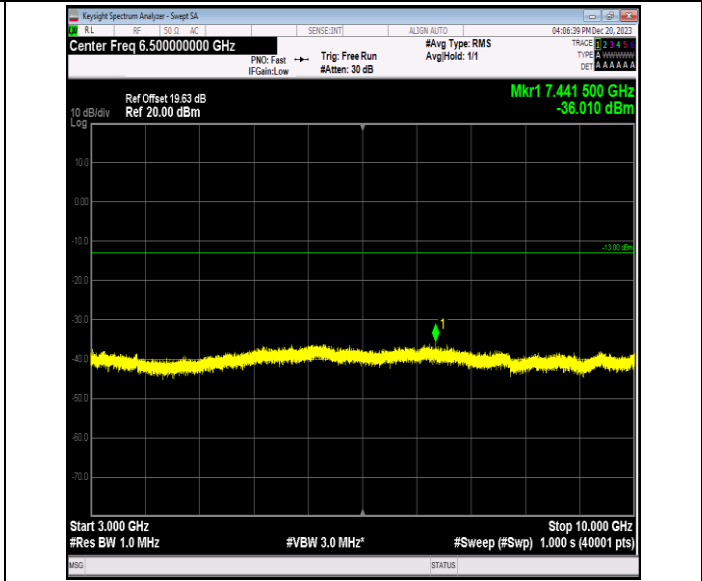

Band12_1.4MHz_16QAM_23173_1RB#0_30~1000_30~1000

Band12_1.4MHz_16QAM_23173_1RB#0_3000~10000_3000~10000