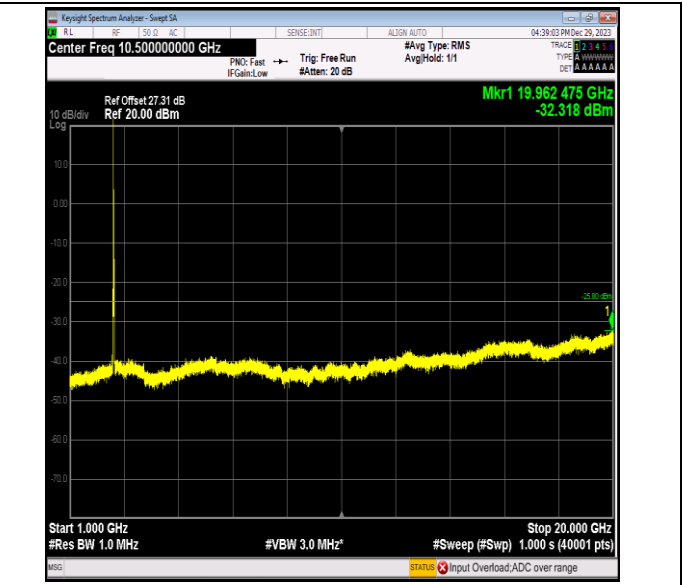

Band7_20MHz_64QAM_21100_1RB#0_0.15~30_0.15~30

Band7_20MHz_64QAM_21100_1RB#0_1000~20000_1000~20000