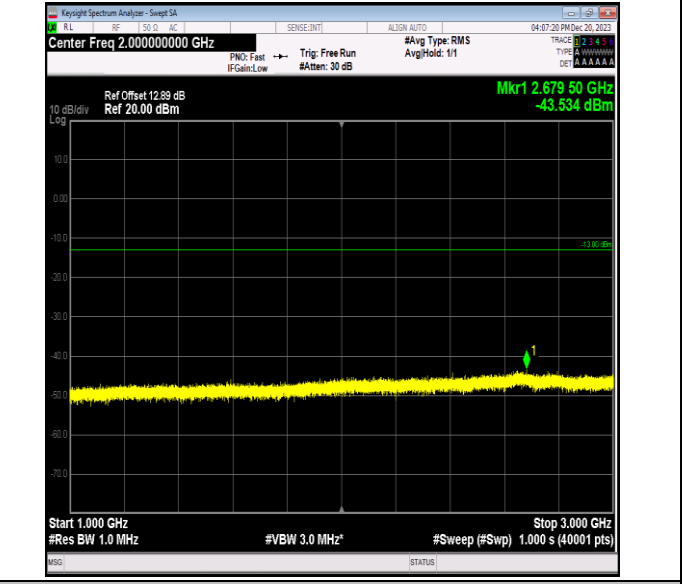

Band12_1.4MHz_64QAM_23173_1RB#0_0.15~30_0.15~30

Band12_1.4MHz_64QAM_23173_1RB#0_1000~3000_1000~3000