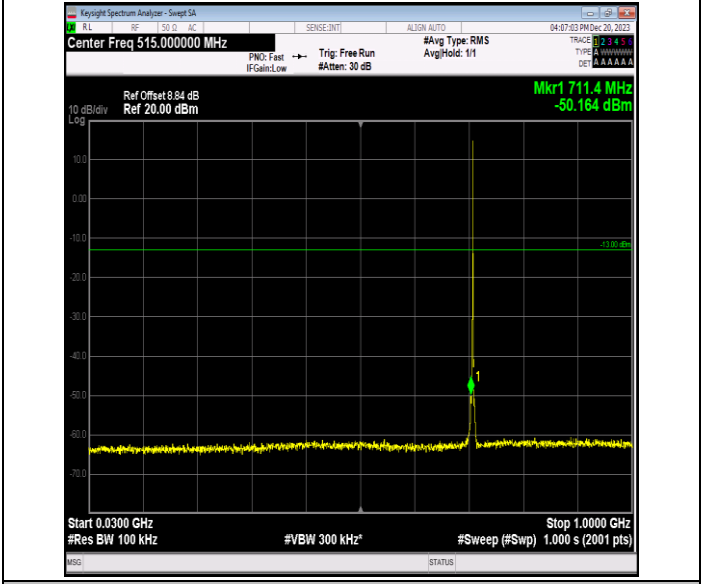

Band12_1.4MHz_64QAM_23173_1RB#0_0.009~0.15_0.009~0.15

Band12_1.4MHz_64QAM_23173_1RB#0_30~1000_30~1000