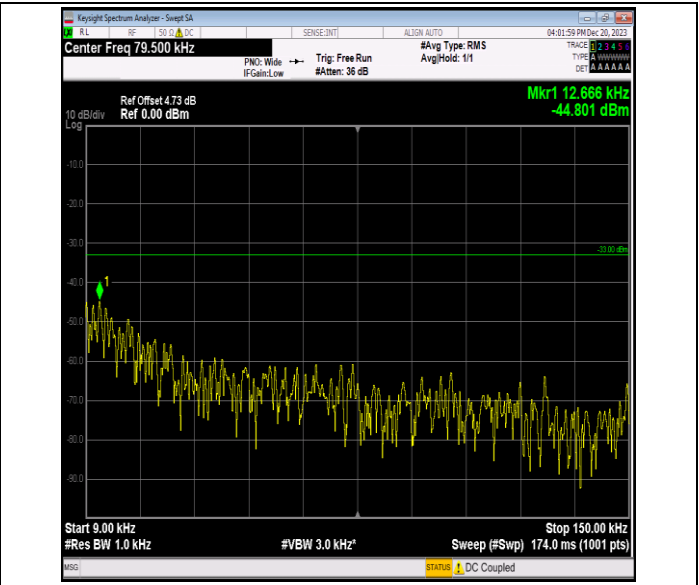

Band12_1.4MHz_QPSK_23095_1RB#0_0.009~0.15_0.009~0.15