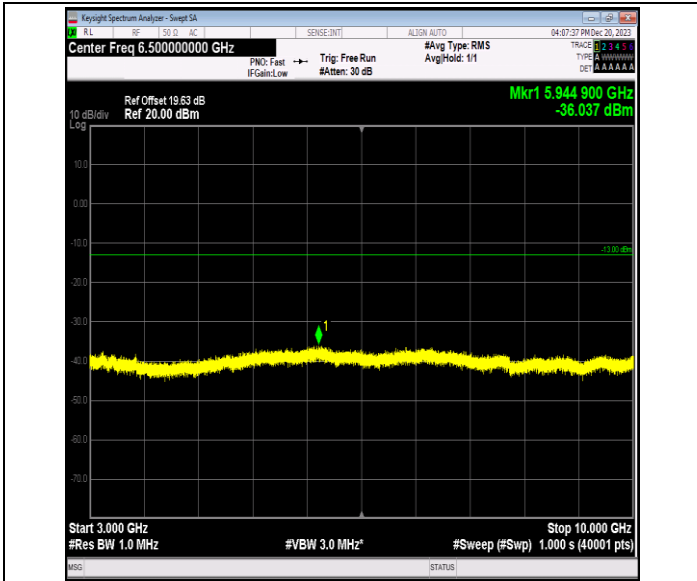

Band12_1.4MHz_64QAM_23173_1RB#0_30~1000_30~1000

Band12_1.4MHz_64QAM_23173_1RB#0_3000~10000_3000
~10000