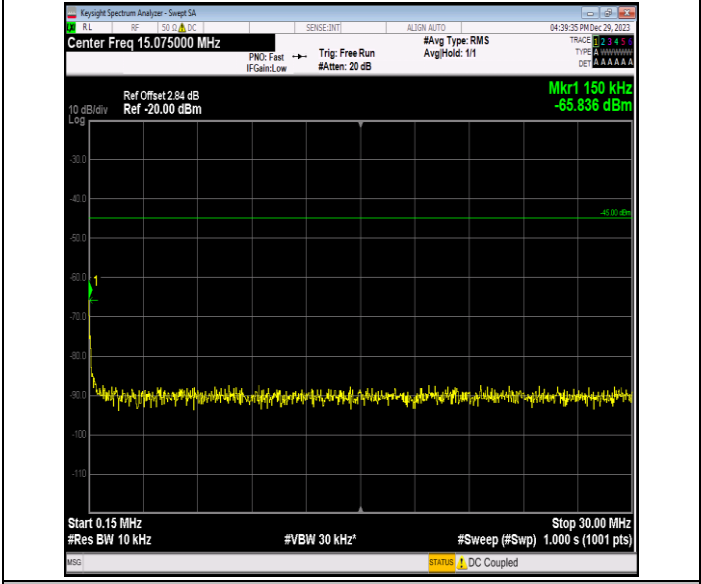

Band7_20MHz_QPSK_21100_1RB#0_0.15~30_0.15~30

Band7_20MHz_QPSK_21100_1RB#0_30~1000_30~1000

Band7_20MHz_QPSK_21100_1RB#0_1000~20000_1000~20000

Band7_20MHz_QPSK_21100_1RB#0_20000~27000_20000~27000

Band7_20MHz_QPSK_21350_1RB#0_0.009~0.15_0.009~0.15