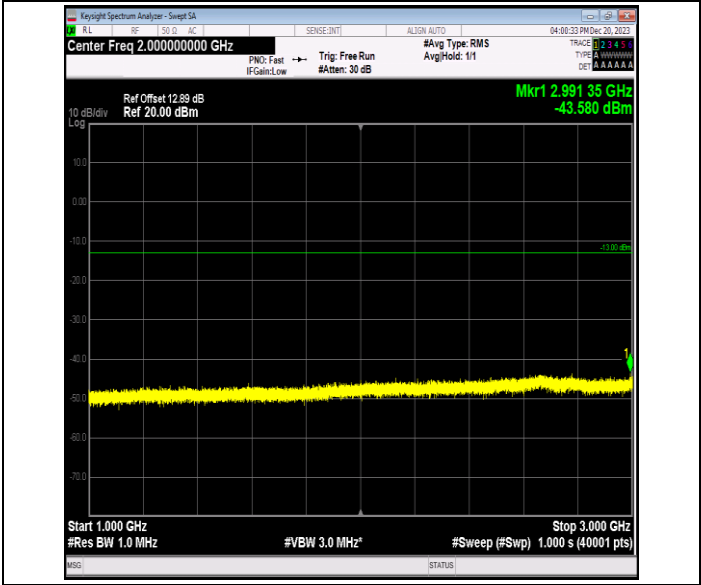

Band12_1.4MHz_16QAM_23017_1RB#0_0.15~30_0.15~30

Band12_1.4MHz_16QAM_23017_1RB#0_1000~3000_1000~3000