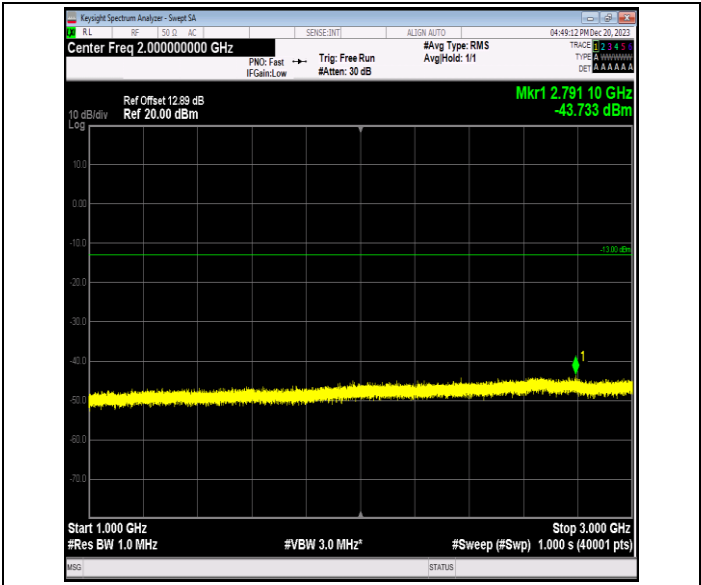

Band12_3MHz_QPSK_23025_1RB#0_0.15~30_0.15~30

Band12_3MHz_QPSK_23025_1RB#0_1000~3000_1000~3000
0