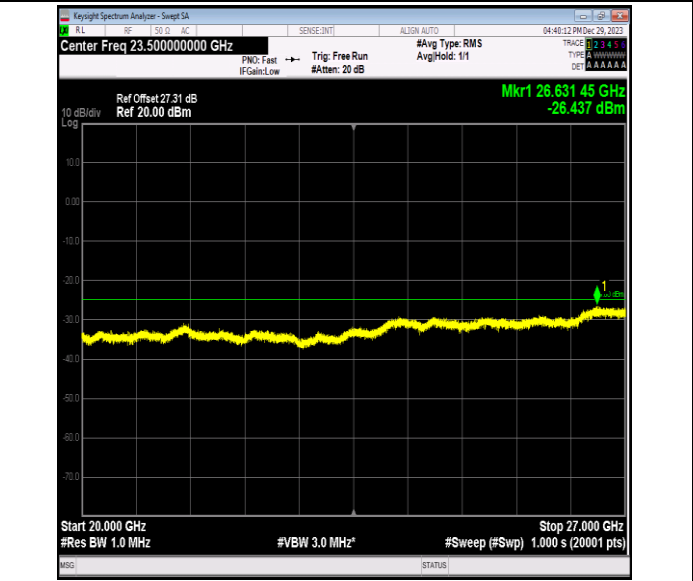

Band7_20MHz_QPSK_21350_1RB#0_30~1000_30~1000

Band7_20MHz_QPSK_21350_1RB#0_20000~27000_20000~27000