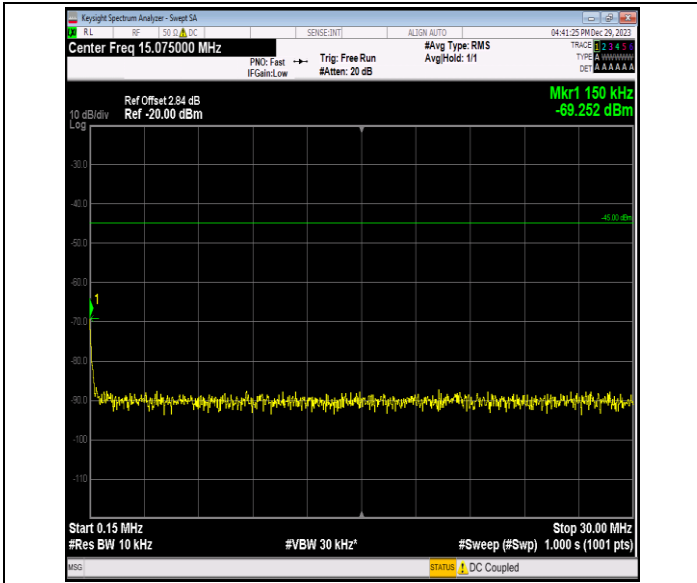

Band7_20MHz_64QAM_21100_1RB#0_20000~27000_20000~27000

Band7_20MHz_64QAM_21350_1RB#0_0.15~30_0.15~30