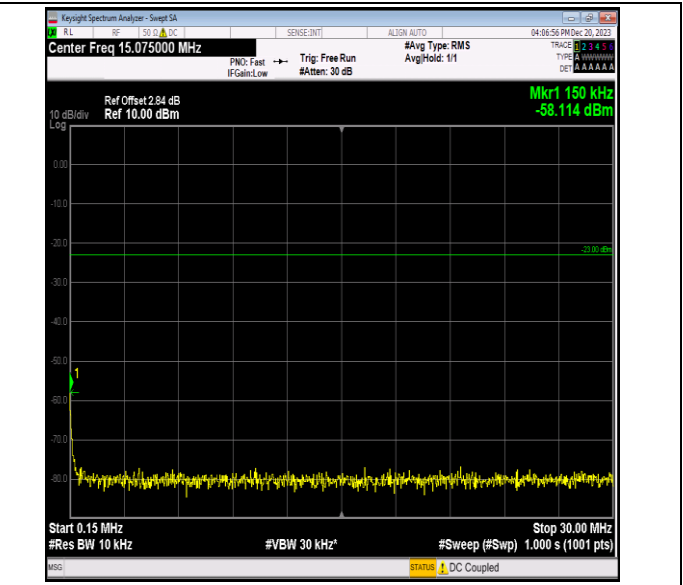

Band12_1.4MHz_64QAM_23095_1RB#0_3000~10000_3000~10000

Band12_1.4MHz_64QAM_23173_1RB#0_0.15~30_0.15~30