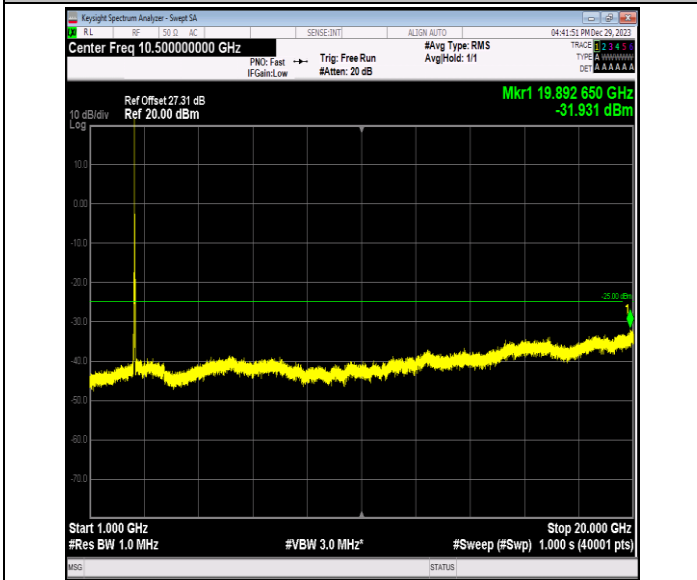

Band7_20MHz_64QAM_21350_1RB#0_0.15~30_0.15~30

Band7_20MHz_64QAM_21350_1RB#0_1000~20000_1000~20000