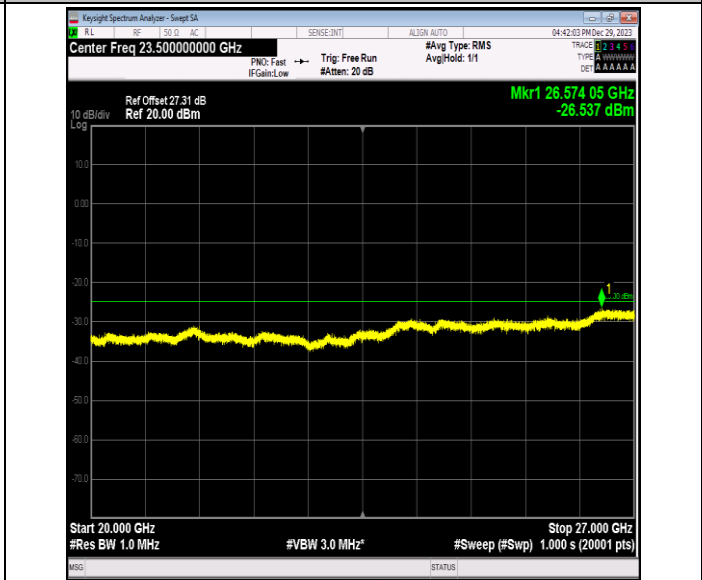

Band7_20MHz_64QAM_21350_1RB#0_30~1000_30~1000

Band7_20MHz_64QAM_21350_1RB#0_20000~27000_20000~27000