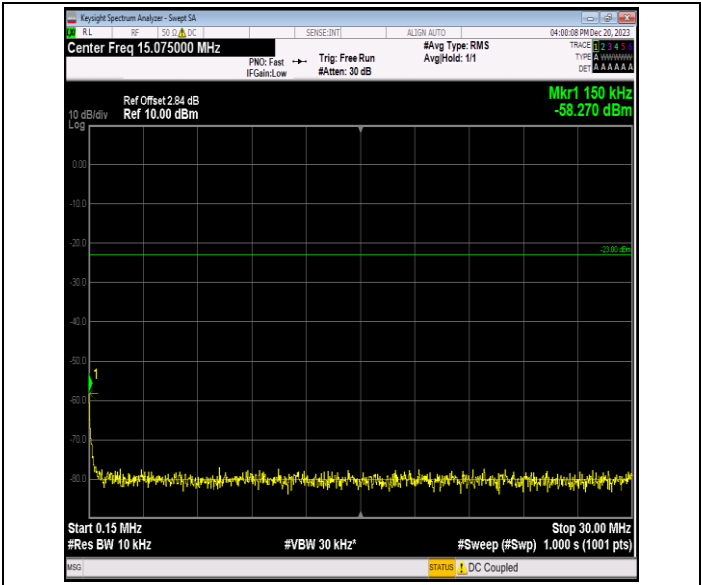

Band12_1.4MHz_QPSK_23173_1RB#0_3000~10000_3000~10000

Band12_1.4MHz_16QAM_23017_1RB#0_0.009~0.15_0.009~0.15

Band12_1.4MHz_16QAM_23017_1RB#0_0.15~30_0.15~30