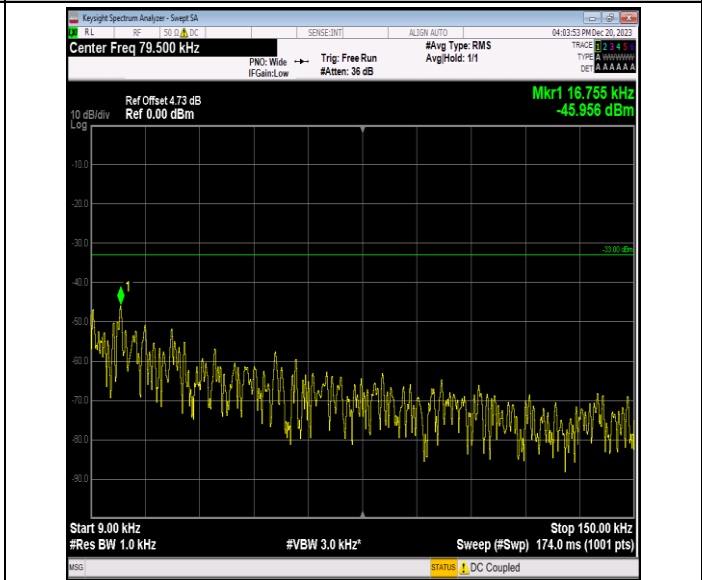

Band12_1.4MHz_64QAM_23017_1RB#0_1000~3000_1000~3000

Band12_1.4MHz_64QAM_23095_1RB#0_0.009~0.15_0.009~0.15