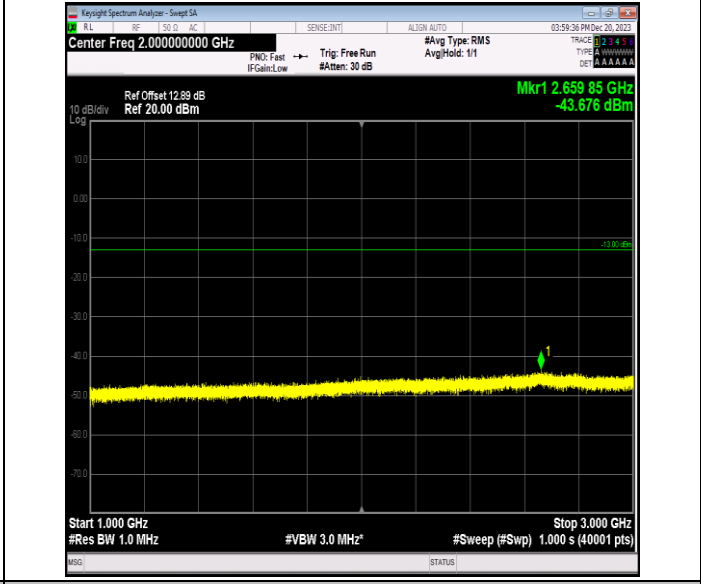

Band12_1.4MHz_QPSK_23017_1RB#0_0.15~30_0.15~30

Band12_1.4MHz_QPSK_23017_1RB#0_1000~3000_1000~3000
00