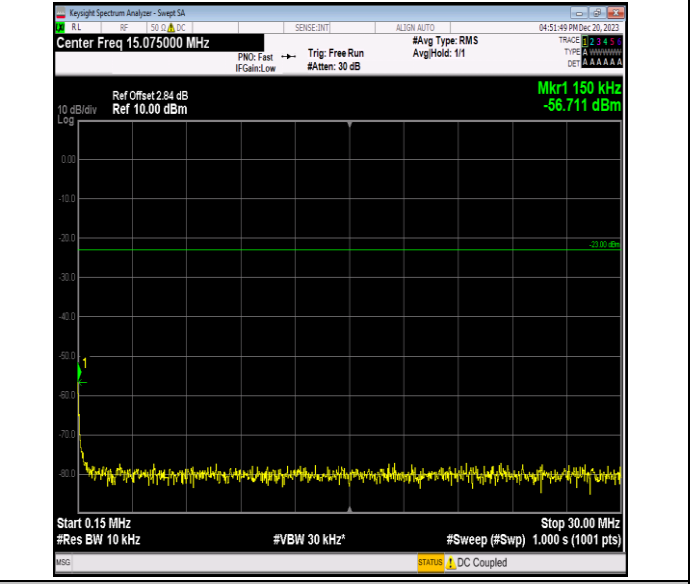

Band12_3MHz_QPSK_23025_1RB#0_0.009~0.15_0.009~0.1
 5

Band12_3MHz_QPSK_23025_1RB#0_0.15~30_0.15~30

Band12_3MHz_QPSK_23025_1RB#0_30~1000_30~1000

Band12_3MHz_QPSK_23025_1RB#0_1000~3000_1000~3000
0

Band12_3MHz_QPSK_23025_1RB#0_3000~10000_3000~10000
000