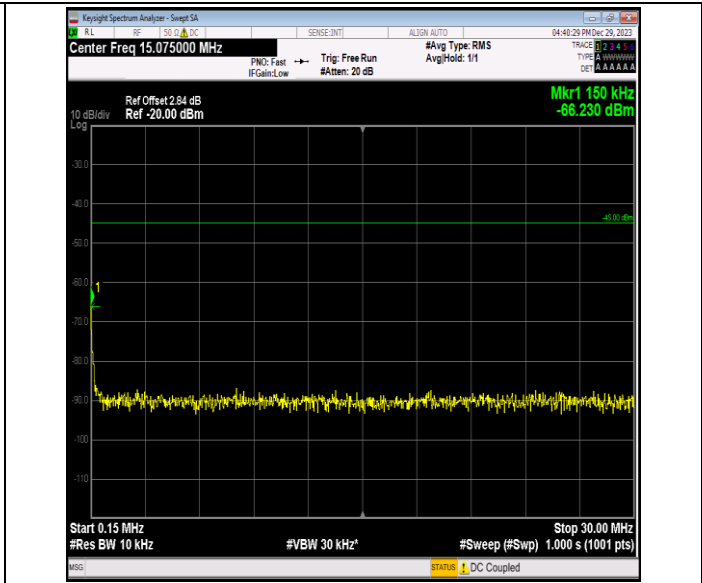

Band7_20MHz_16QAM_21100_1RB#0_20000~27000_20000~27000

Band7_20MHz_16QAM_21350_1RB#0_0.15~30_0.15~30