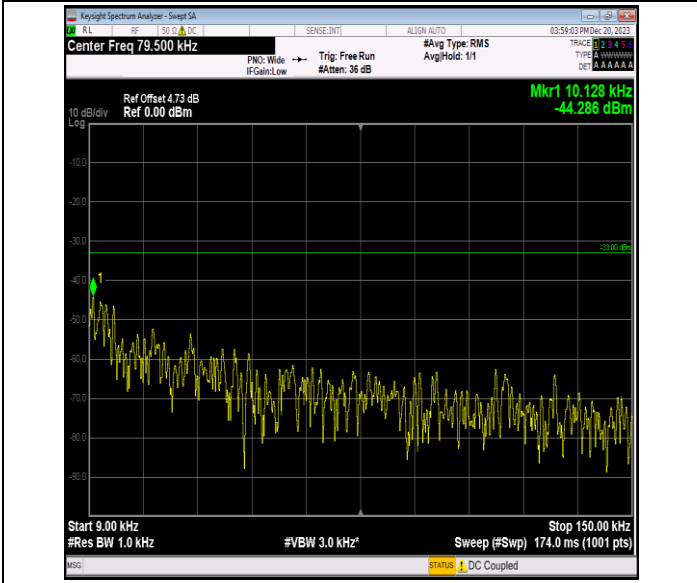

Band7_20MHz_64QAM_21350_1RB#0_0.009~0.15_0.009~0.15

Band7_20MHz_64QAM_21350_1RB#0_0.15~30_0.15~30

Band7_20MHz_64QAM_21350_1RB#0_30~1000_30~1000

Band7_20MHz_64QAM_21350_1RB#0_1000~20000_1000~20000

Band7_20MHz_64QAM_21350_1RB#0_20000~27000_20000~27000