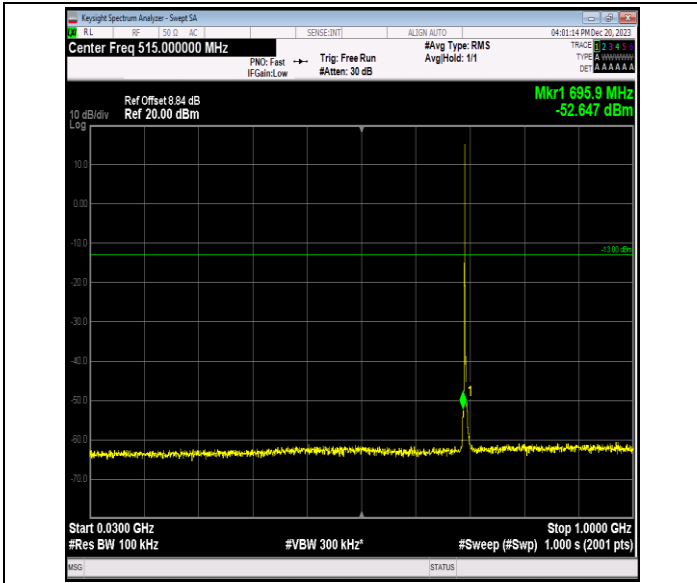

Band12_1.4MHz_64QAM_23017_1RB#0_0.009~0.15_0.009~0.15

Band12_1.4MHz_64QAM_23017_1RB#0_30~1000_30~1000