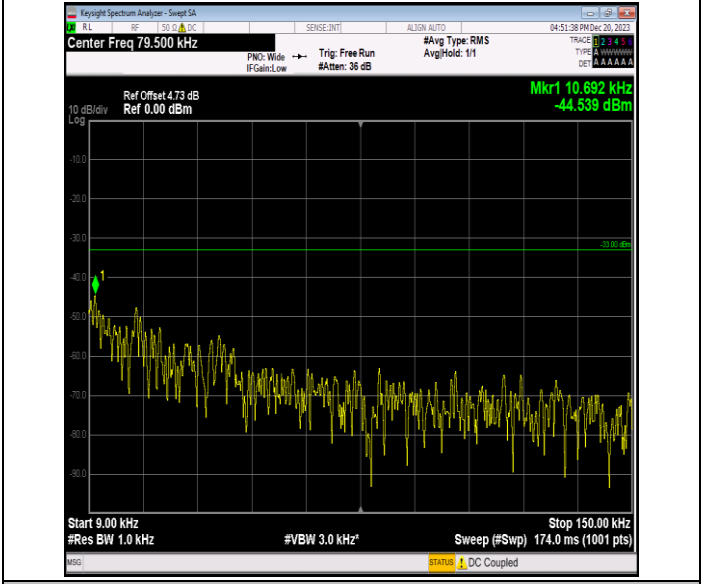

Band12_3MHz_QPSK_23025_1RB#0_0.009~0.15_0.009~0.1
 5

Band12_3MHz_QPSK_23025_1RB#0_0.15~30_0.15~30

Band12_3MHz_QPSK_23025_1RB#0_30~1000_30~1000

Band12_3MHz_QPSK_23025_1RB#0_1000~3000_1000~3000
0

Band12_3MHz_QPSK_23025_1RB#0_3000~10000_3000~10000
000