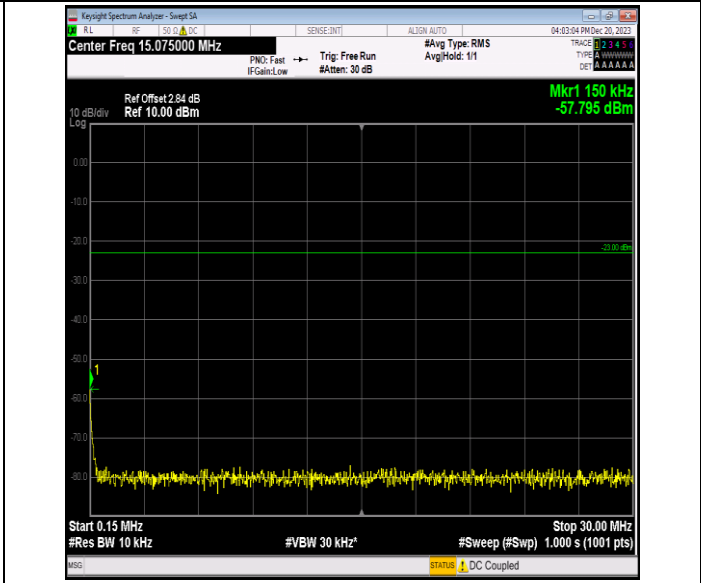

Band12_1.4MHz_16QAM_23017_1RB#0_3000~10000_3000~10000

Band12_1.4MHz_16QAM_23095_1RB#0_0.15~30_0.15~30