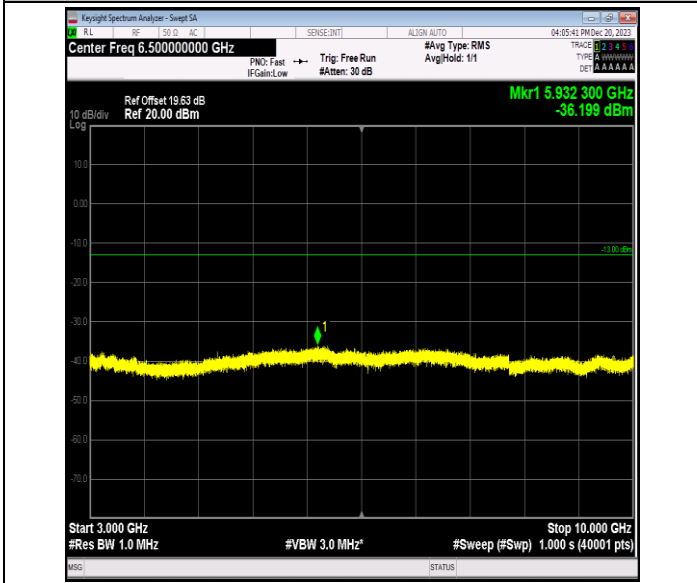

Band12_1.4MHz_QPSK_23173_1RB#0_30~1000_30~1000

Band12_1.4MHz_QPSK_23173_1RB#0_3000~10000_3000~10000