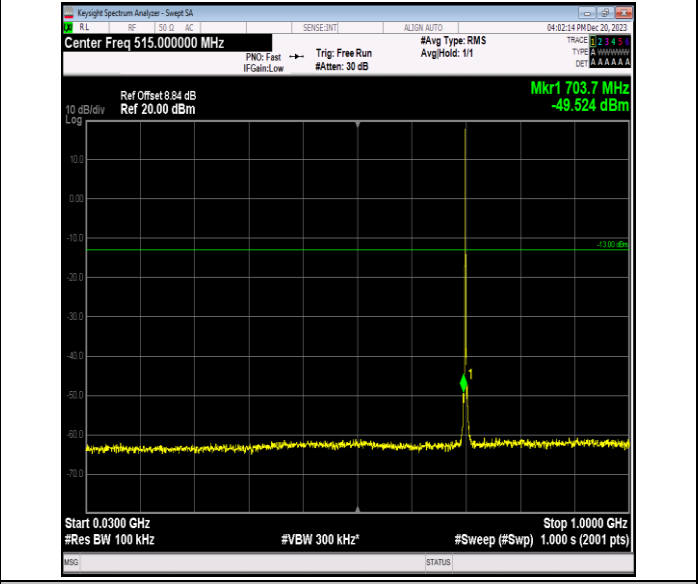

Band12_1.4MHz_QPSK_23095_1RB#0_0.009~0.15_0.009~0.15

Band12_1.4MHz_QPSK_23095_1RB#0_30~1000_30~1000