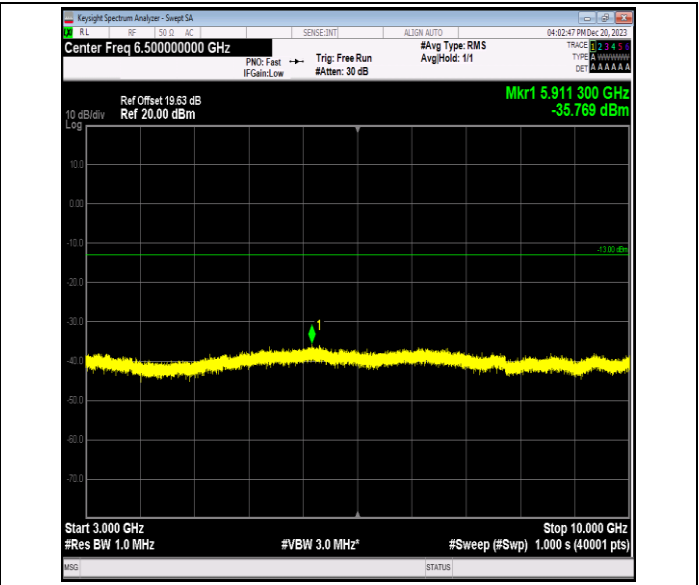

Band12_1.4MHz_QPSK_23095_1RB#0_30~1000_30~1000

Band12_1.4MHz_QPSK_23095_1RB#0_3000~10000_3000~10000
0000