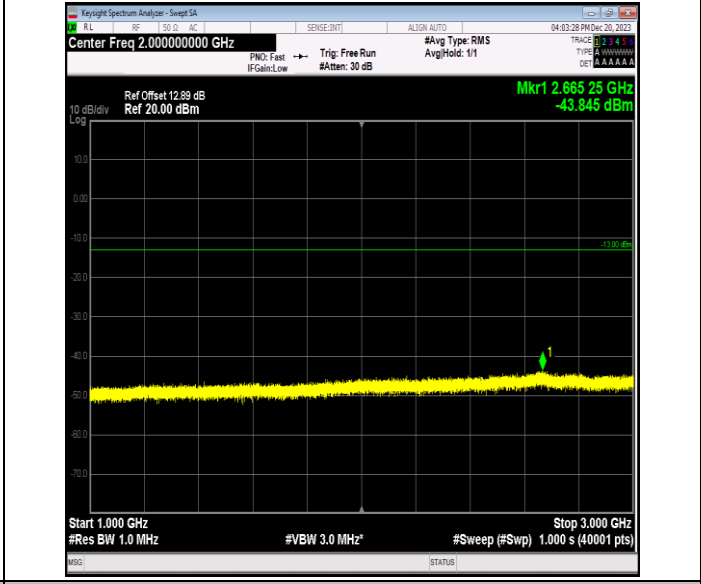

Band12_1.4MHz_16QAM_23095_1RB#0_0.15~30_0.15~30

Band12_1.4MHz_16QAM_23095_1RB#0_1000~3000_1000~3000