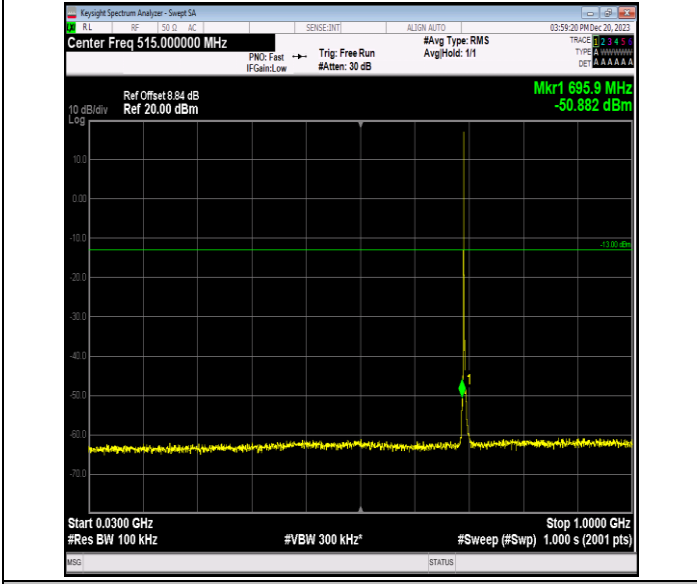

Band12_1.4MHz_QPSK_23017_1RB#0_0.009~0.15_0.009~0.15
15

Band12_1.4MHz_QPSK_23017_1RB#0_30~1000_30~1000