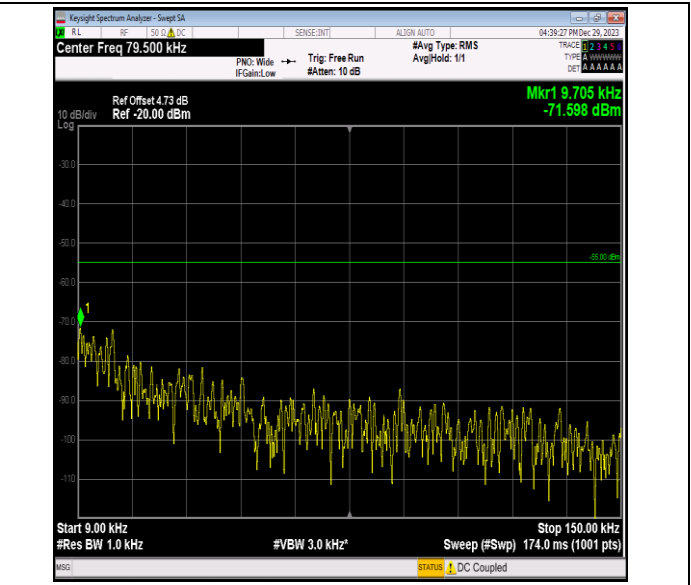

Band7_20MHz_QPSK_21100_1RB#0_1000~20000_1000~20000

Band7_20MHz_QPSK_21350_1RB#0_0.009~0.15_0.009~0.15