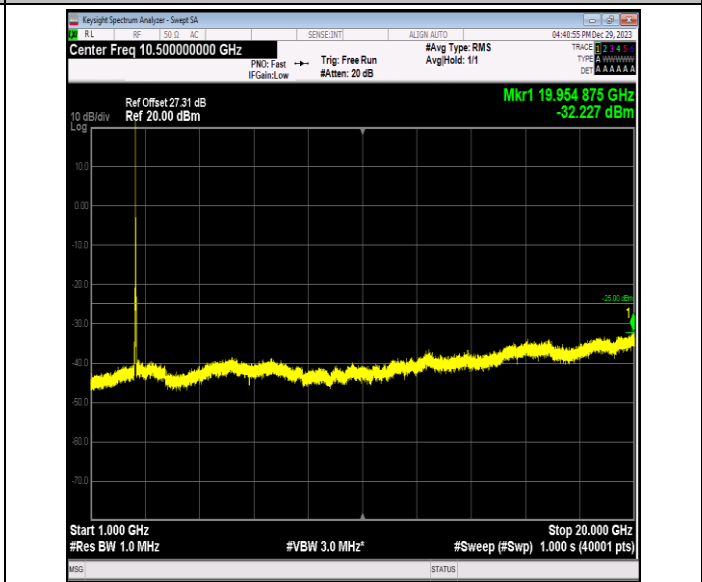

Band7_20MHz_16QAM_21350_1RB#0_0.15~30_0.15~30

Band7_20MHz_16QAM_21350_1RB#0_1000~20000_1000~20000
0000