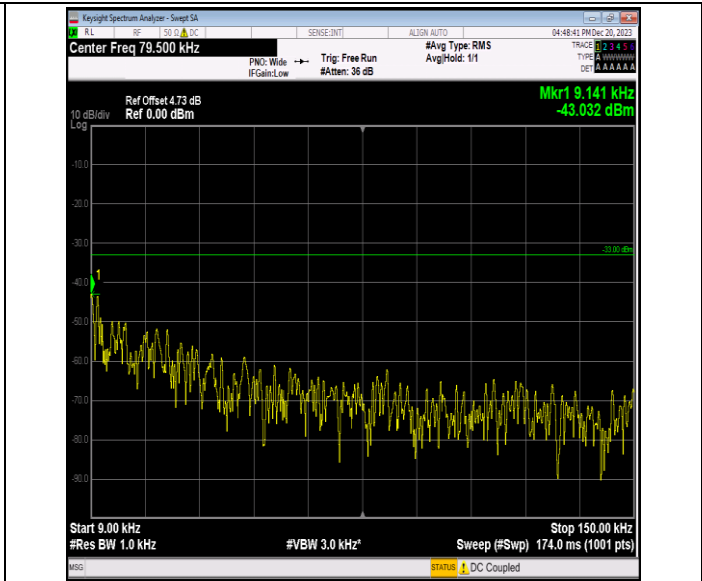

Band12_1.4MHz_64QAM_23173_1RB#0_1000~3000_1000~3000

Band12_3MHz_QPSK_23025_1RB#0_0.009~0.15_0.009~0.1
5