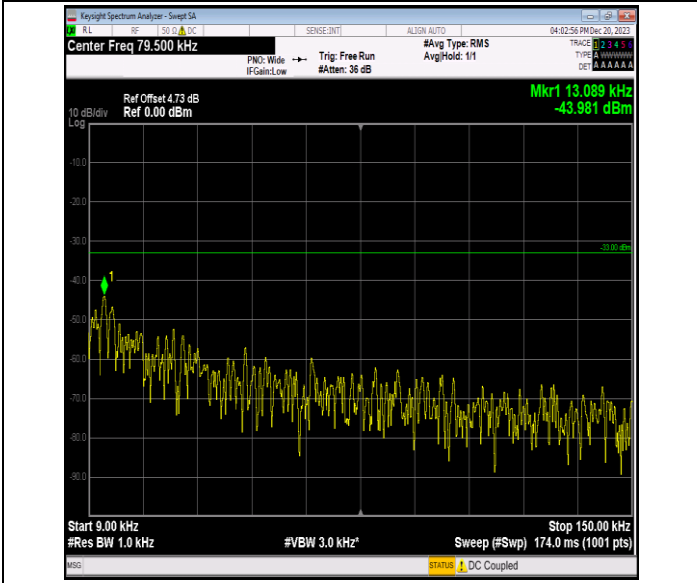

Band12_1.4MHz_16QAM_23017_1RB#0_1000~3000_1000~3000

Band12_1.4MHz_16QAM_23095_1RB#0_0.009~0.15_0.009~0.15