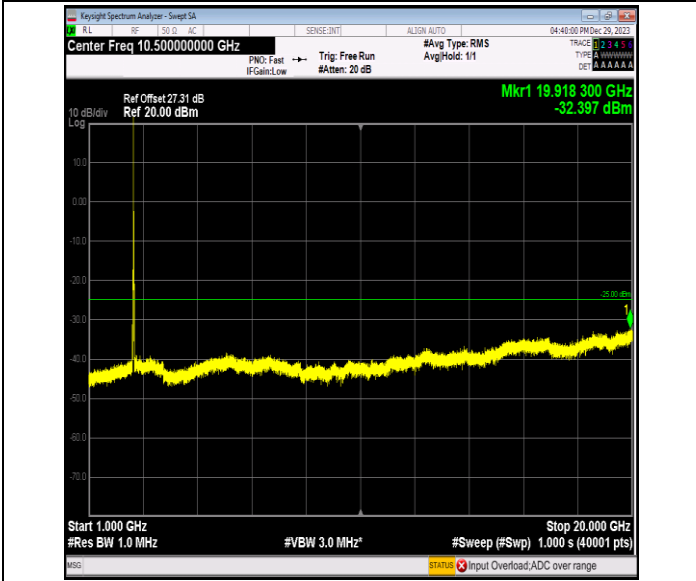

Band7_20MHz_QPSK_21350_1RB#0_0.15~30_0.15~30

Band7_20MHz_QPSK_21350_1RB#0_1000~20000_1000~20000