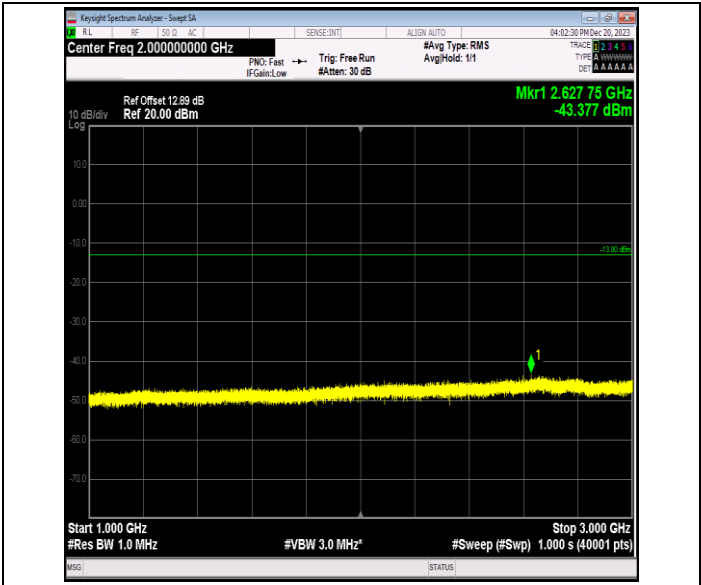

Band12_1.4MHz_QPSK_23095_1RB#0_0.15~30_0.15~30

Band12_1.4MHz_QPSK_23095_1RB#0_1000~3000_1000~3000
00