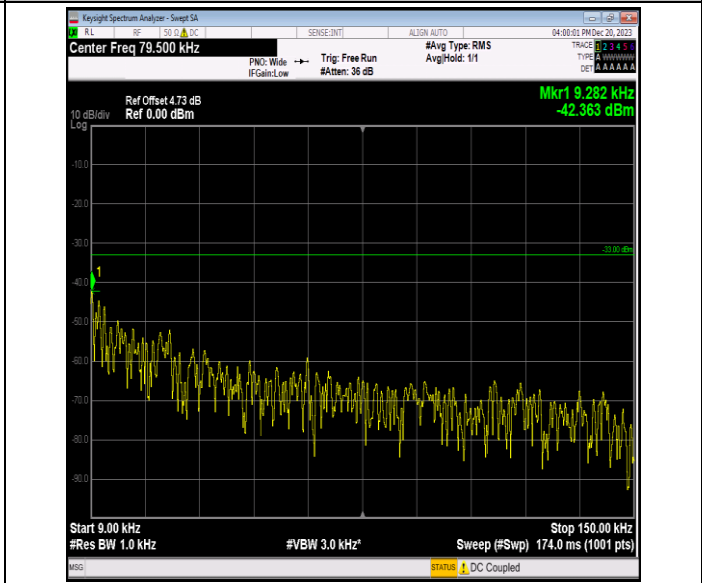

Band12_1.4MHz_QPSK_23173_1RB#0_1000~3000_1000~3000

Band12_1.4MHz_16QAM_23017_1RB#0_0.009~0.15_0.009~0.15