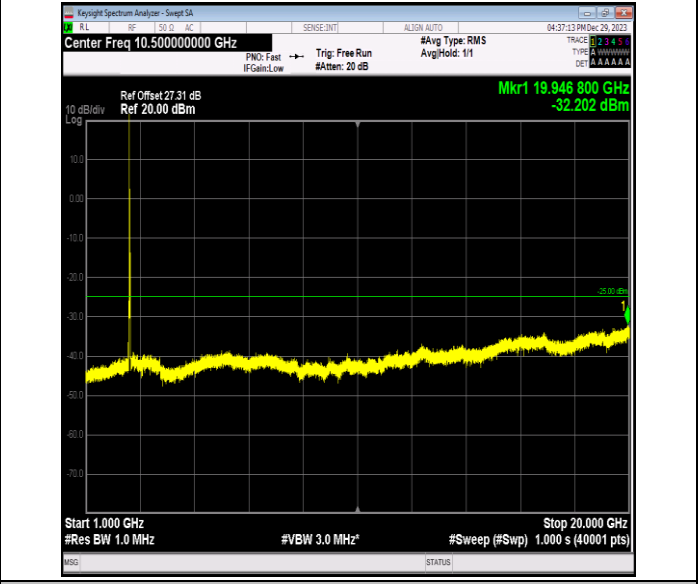

Band7_20MHz_QPSK_21100_1RB#0_0.15~30_0.15~30

Band7_20MHz_QPSK_21100_1RB#0_1000~20000_1000~20000