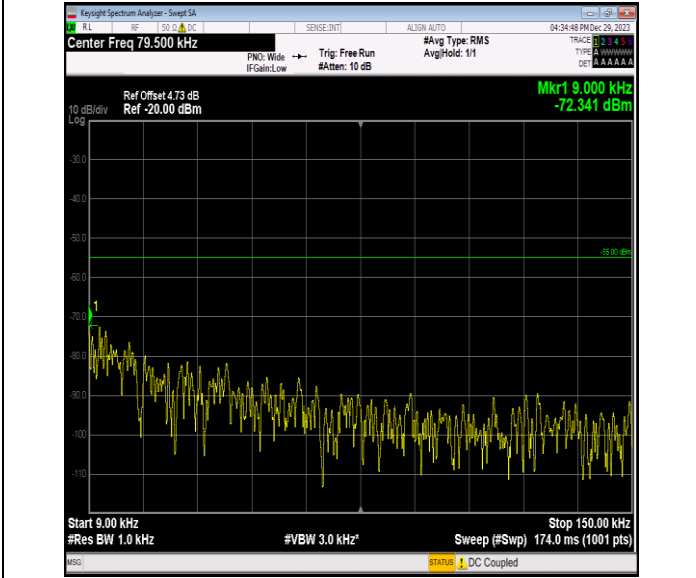

Band7_20MHz_QPSK_21350_1RB#0_1000~20000_1000~20000

Band7_20MHz_16QAM_20850_1RB#0_0.009~0.15_0.009~0.15