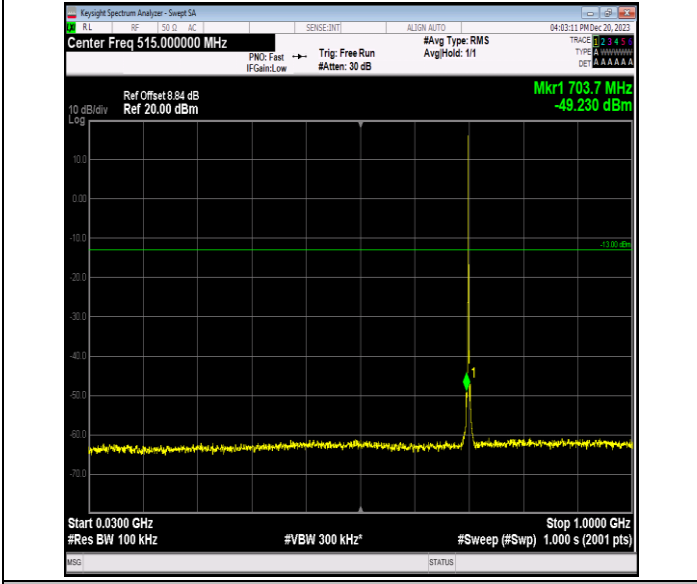

Band12_1.4MHz_16QAM_23095_1RB#0_0.009~0.15_0.009~0.15

Band12_1.4MHz_16QAM_23095_1RB#0_30~1000_30~1000