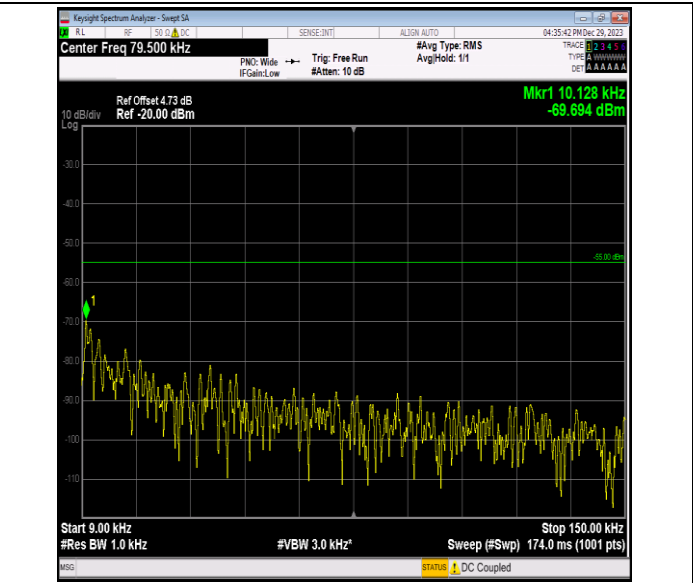

Band7_20MHz_16QAM_21350_1RB#0_1000~20000_1000~20000
0000

Band7_20MHz_64QAM_20850_1RB#0_0.009~0.15_0.009~0.15