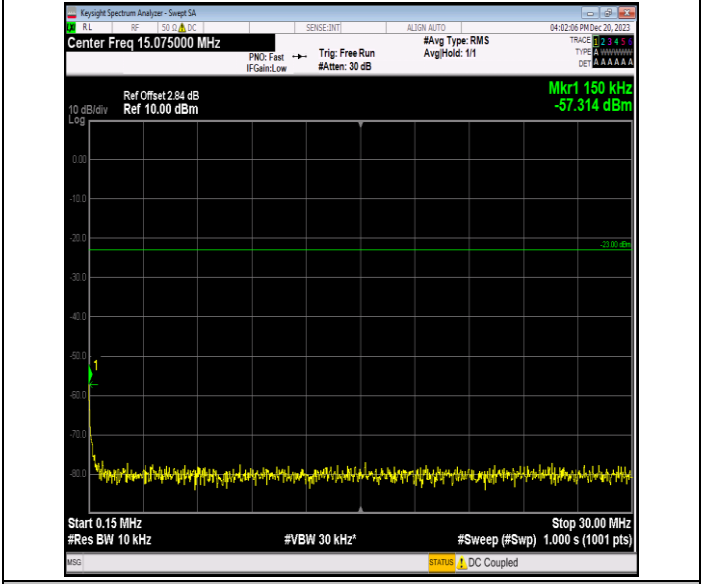

Band12_1.4MHz_QPSK_23017_1RB#0_3000~10000_3000~10000

Band12_1.4MHz_QPSK_23095_1RB#0_0.15~30_0.15~30