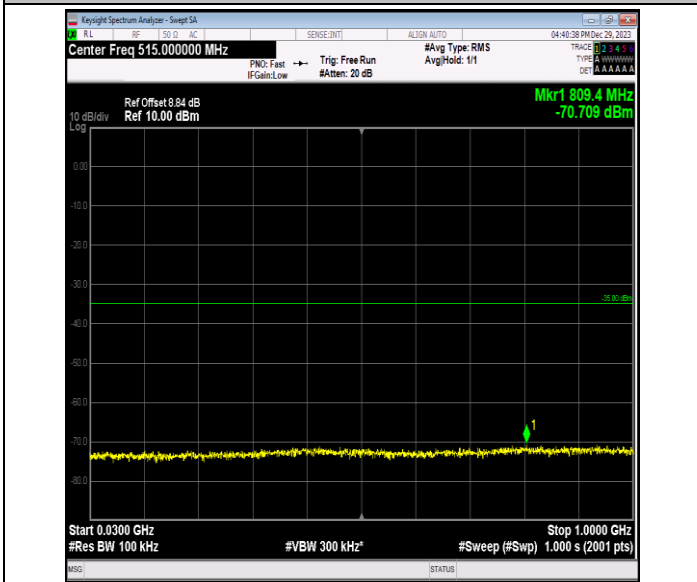

Band7_20MHz_16QAM_21350_1RB#0_0.009~0.15_0.009~0.15
15

Band7_20MHz_16QAM_21350_1RB#0_30~1000_30~1000