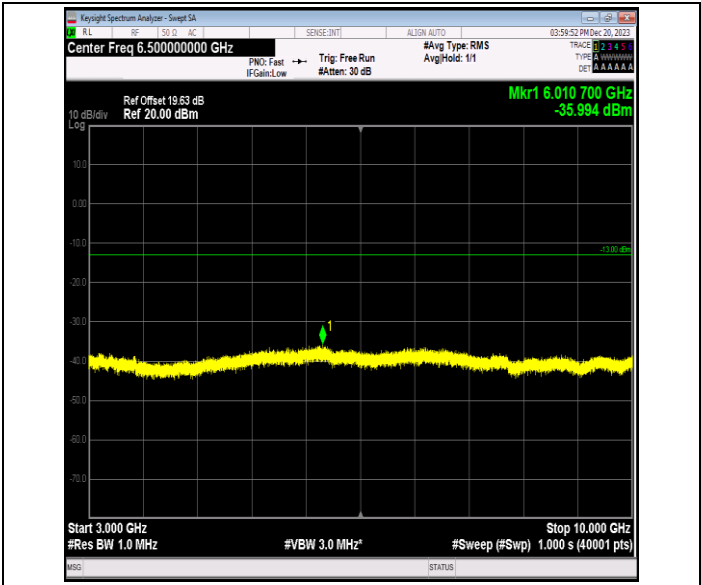

Band12_1.4MHz_QPSK_23017_1RB#0_30~1000_30~1000

Band12_1.4MHz_QPSK_23017_1RB#0_1000~3000_1000~3000
00

Band12_1.4MHz_QPSK_23017_1RB#0_3000~10000_3000~10000