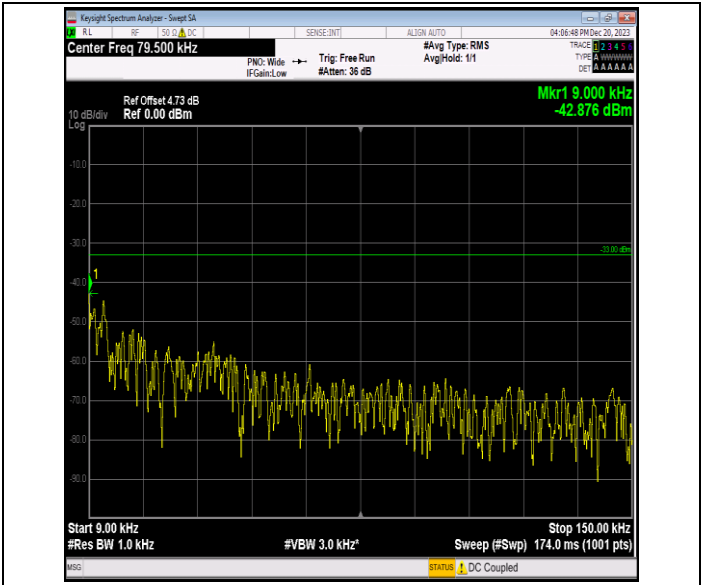

Band12_1.4MHz_64QAM_23095_1RB#0_1000~3000_1000~3000

Band12_1.4MHz_64QAM_23173_1RB#0_0.009~0.15_0.009~0.15