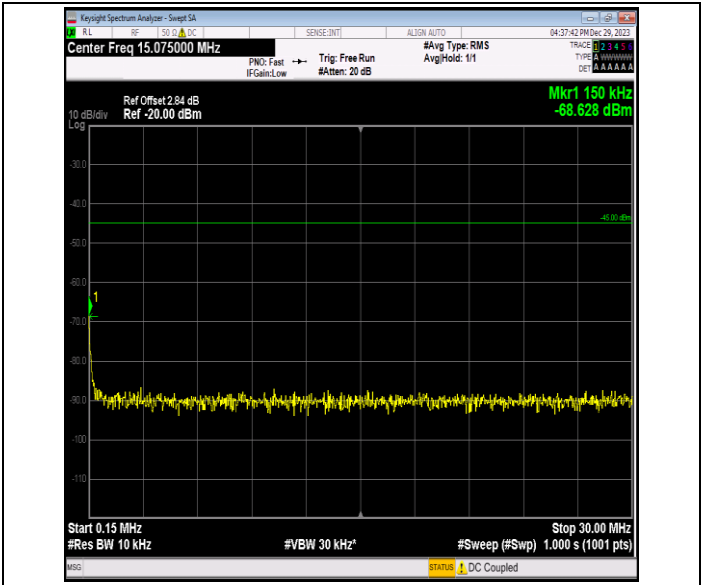

Band7_20MHz_16QAM_20850_1RB#0_0.15~30_0.15~30

Band7_20MHz_16QAM_20850_1RB#0_30~1000_30~1000

Band7_20MHz_16QAM_20850_1RB#0_1000~20000_1000~20000

Band7_20MHz_16QAM_20850_1RB#0_20000~27000_20000~27000

Band7_20MHz_16QAM_21100_1RB#0_0.009~0.15_0.009~0.15