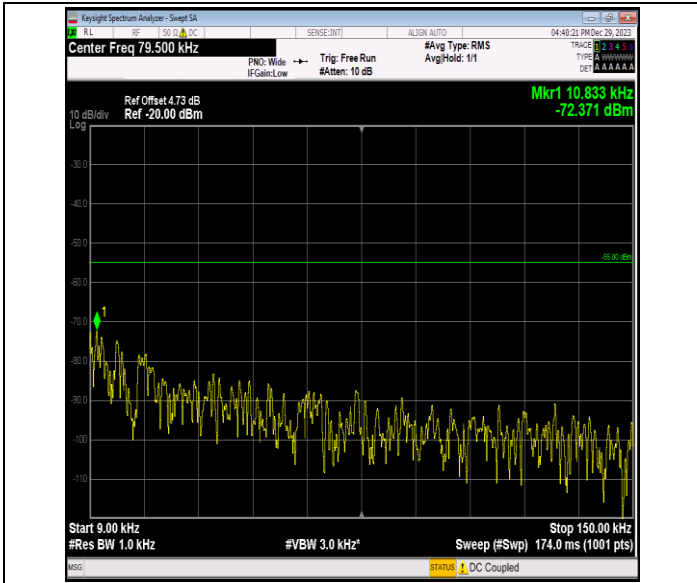

Band7_20MHz_16QAM_21100_1RB#0_1000~20000_1000~20000

Band7_20MHz_16QAM_21350_1RB#0_0.009~0.15_0.009~0.15
15