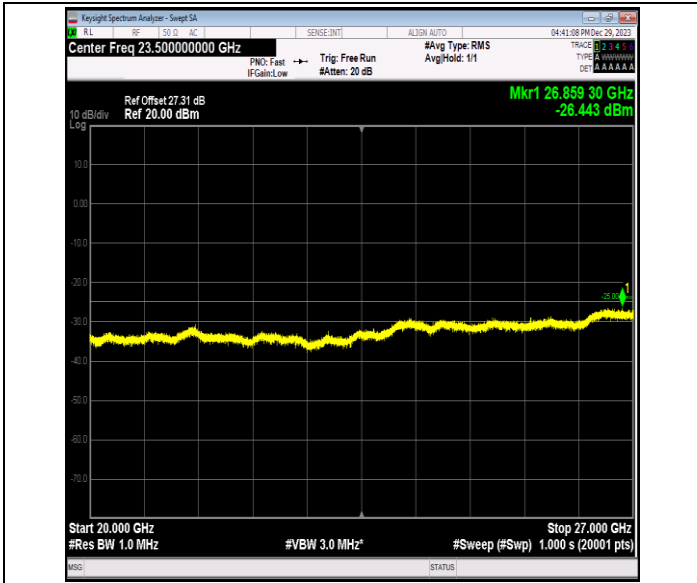

Band7_20MHz_16QAM_21350_1RB#0_30~1000_30~1000

Band7_20MHz_16QAM_21350_1RB#0_20000~27000_20000~27000