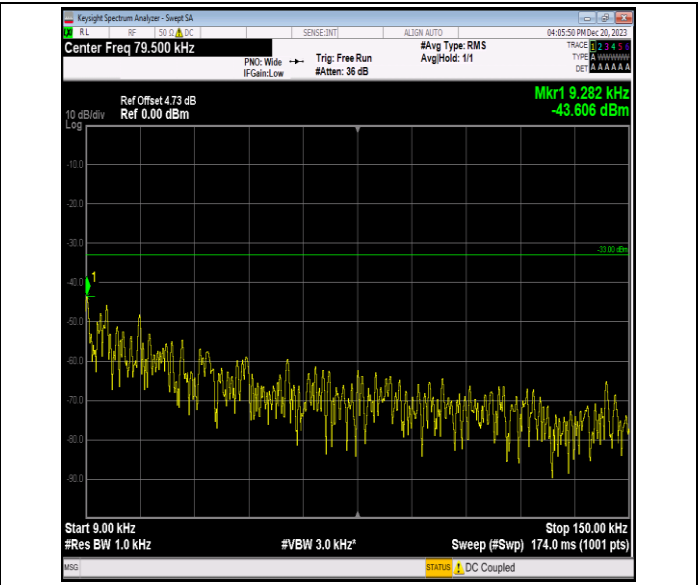

Band12_1.4MHz_16QAM_23173_1RB#0_0.009~0.15_0.009~0.15