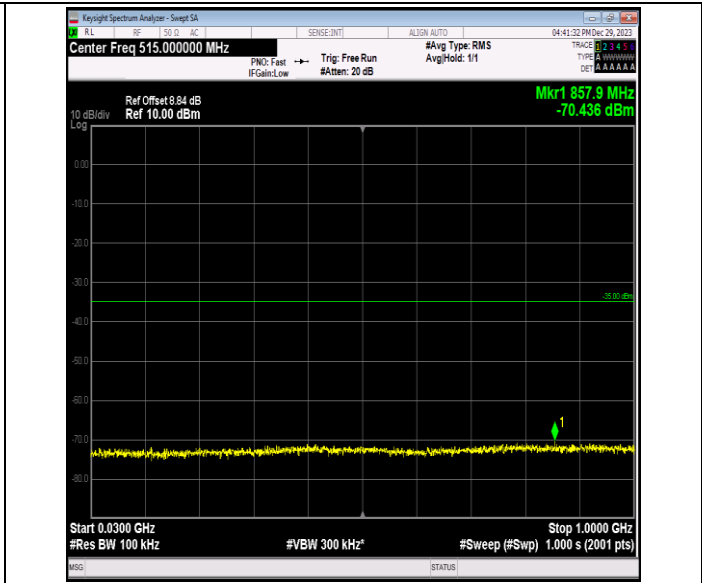

Band7_20MHz_64QAM_21350_1RB#0_0.009~0.15_0.009~0.15

Band7_20MHz_64QAM_21350_1RB#0_30~1000_30~1000