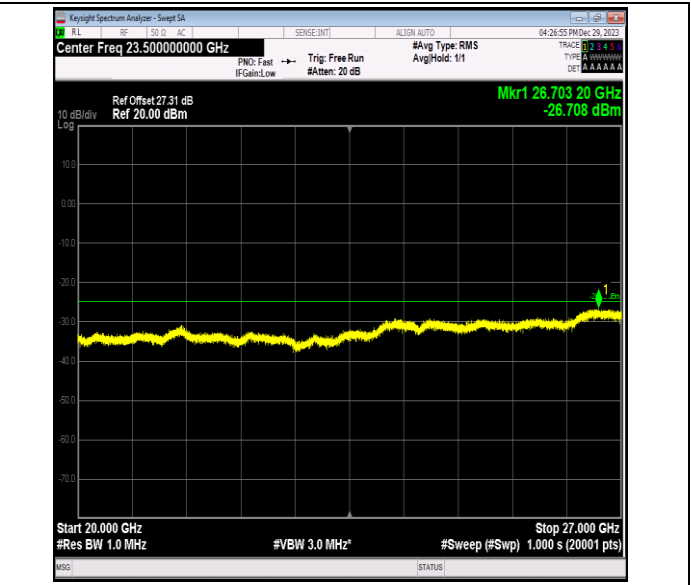

Band7_15MHz_16QAM_20825_1RB#0_30~1000_30.6~1000

Band7_15MHz_16QAM_20825_1RB#0_20000~27000_20000~27000