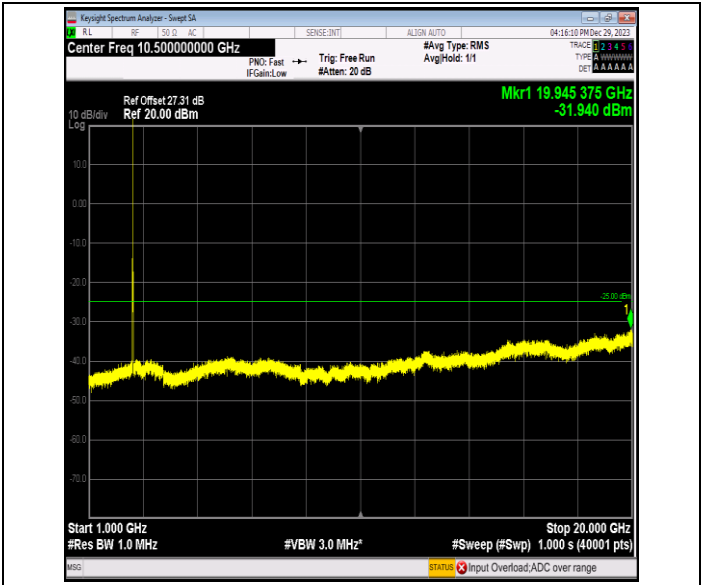

Band7_10MHz_16QAM_21100_1RB#0_0.15~30_0.15~30

Band7_10MHz_16QAM_21100_1RB#0_1000~20000_1000~20000
0000