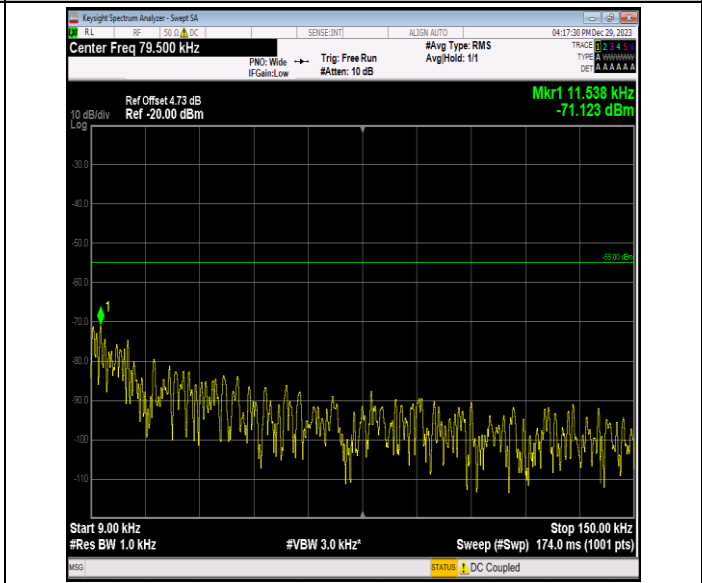

Band7_10MHz_QPSK_21100_1RB#0_1000~20000_1000~20000

Band7_10MHz_QPSK_21400_1RB#0_0.009~0.15_0.009~0.15