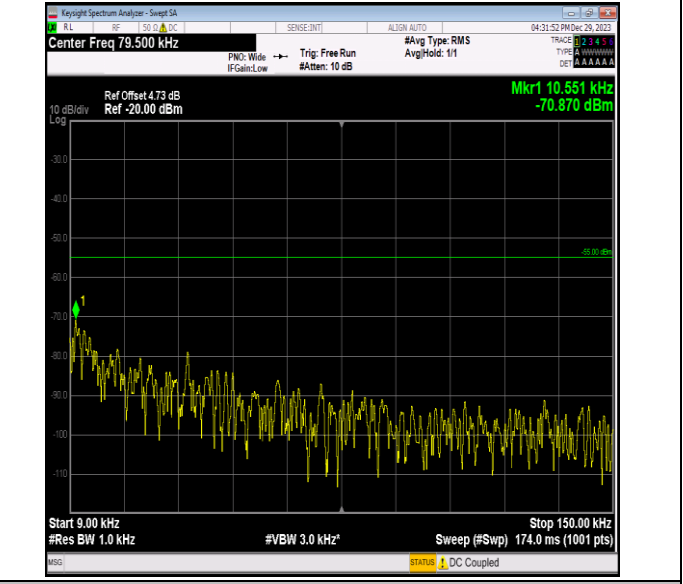

Band7_15MHz_16QAM_20825_1RB#0_20000~27000_20000~27000

Band7_15MHz_16QAM_21100_1RB#0_0.009~0.15_0.009~0.15
15

Band7_15MHz_16QAM_21100_1RB#0_0.15~30_0.15~30

Band7_15MHz_16QAM_21100_1RB#0_30~1000_30~1000

Band7_15MHz_16QAM_21100_1RB#0_1000~20000_1000~20000