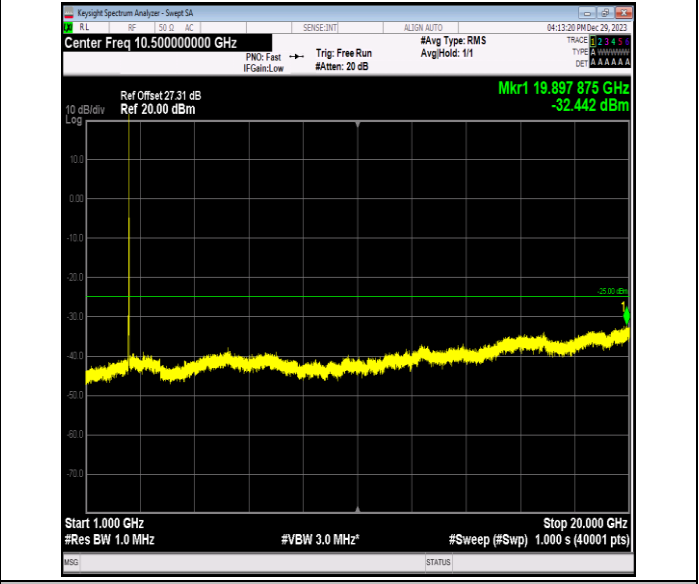

Band7_10MHz_QPSK_21400_1RB#0_0.15~30_0.15~30

Band7_10MHz_QPSK_21400_1RB#0_30~1000_30~1000

Band7_10MHz_QPSK_21400_1RB#0_1000~20000_1000~20000

Band7_10MHz_QPSK_21400_1RB#0_20000~27000_20000~27000

Band7_10MHz_16QAM_20800_1RB#0_0.009~0.15_0.009~0.15
 15

Band7_10MHz_16QAM_20800_1RB#0_0.15~30_0.15~30

Band7_10MHz_16QAM_20800_1RB#0_30~1000_30~1000

Band7_10MHz_16QAM_20800_1RB#0_1000~20000_1000~20000
 0000

Band7_10MHz_16QAM_20800_1RB#0_20000~27000_20000~27000