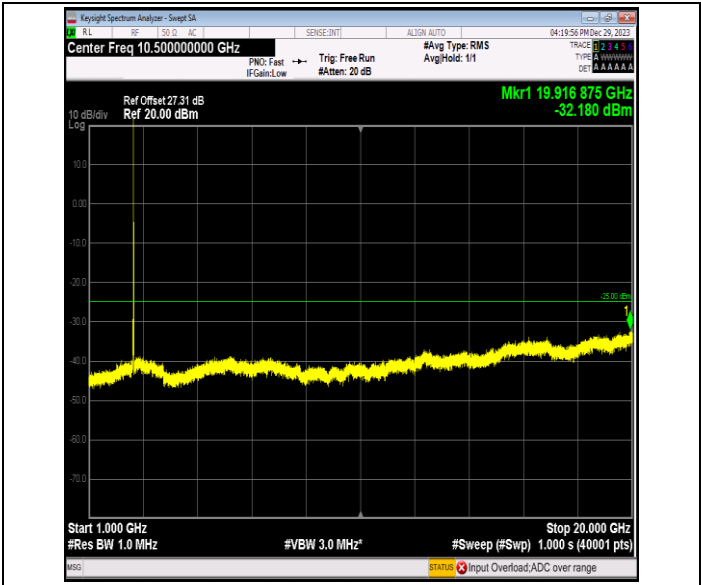

Band7_10MHz_64QAM_21400_1RB#0_0.15~30_0.15~30

Band7_10MHz_64QAM_21400_1RB#0_1000~20000_1000~20000
0000