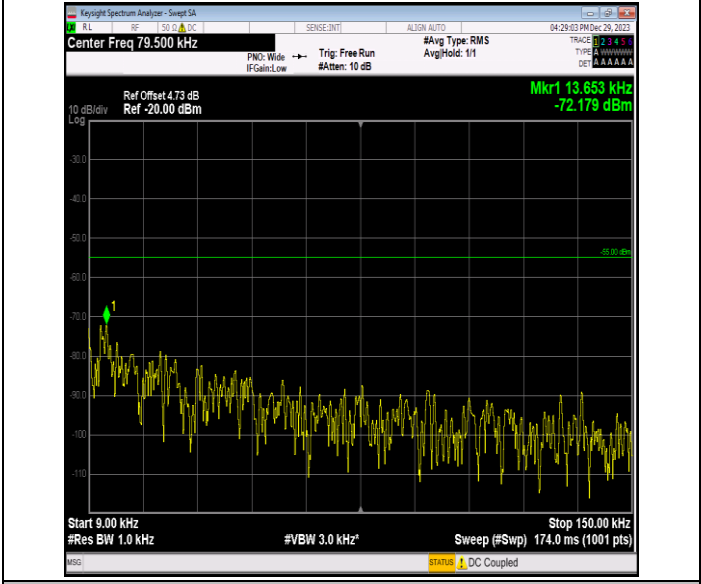

Band7_15MHz_16QAM_20825_1RB#0_1000~20000_1000~20000
0000

Band7_15MHz_16QAM_21100_1RB#0_0.009~0.15_0.009~0.15
15