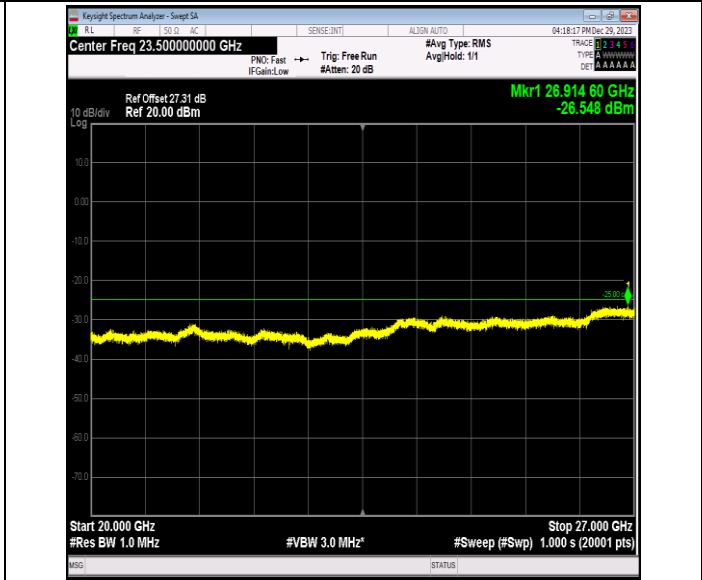

Band7_10MHz_QPSK_21400_1RB#0_30~1000_30~1000

Band7_10MHz_QPSK_21400_1RB#0_20000~27000_20000~27000