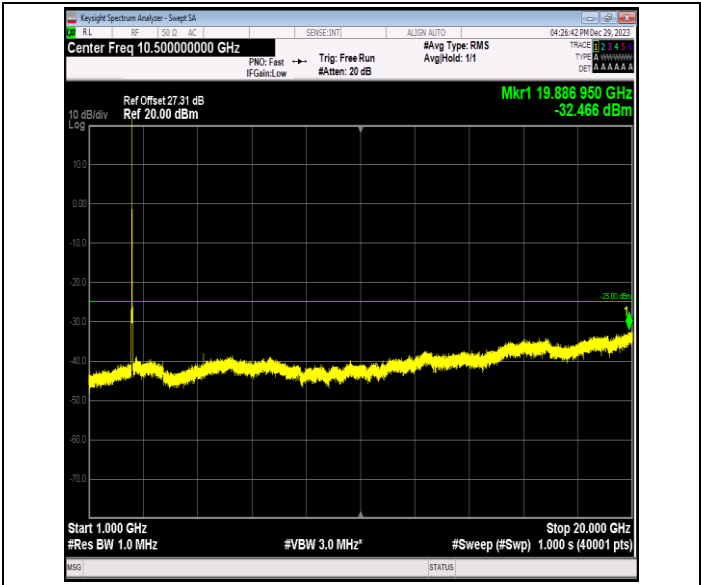

Band7_15MHz_16QAM_20825_1RB#0_0.15~30_0.15~30

Band7_15MHz_16QAM_20825_1RB#0_1000~20000_1000~20000
0000