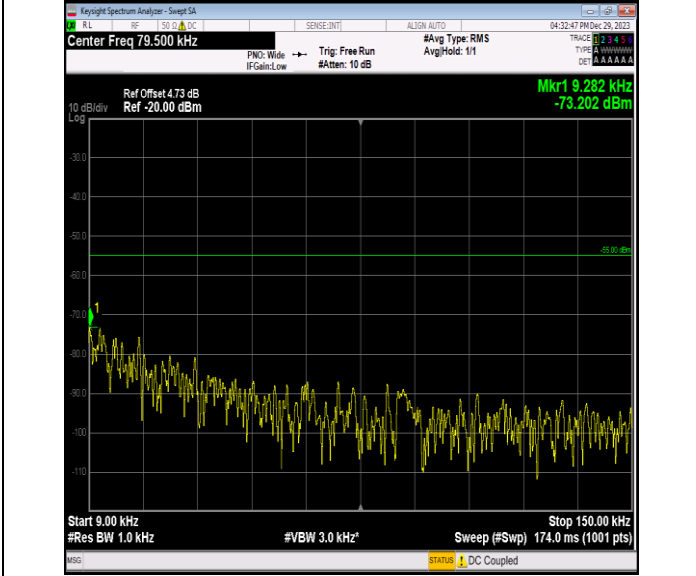

Band7_15MHz_64QAM_21100_1RB#0_1000~20000_1000~20000
0000

Band7_15MHz_64QAM_21375_1RB#0_0.009~0.15_0.009~0.15
15