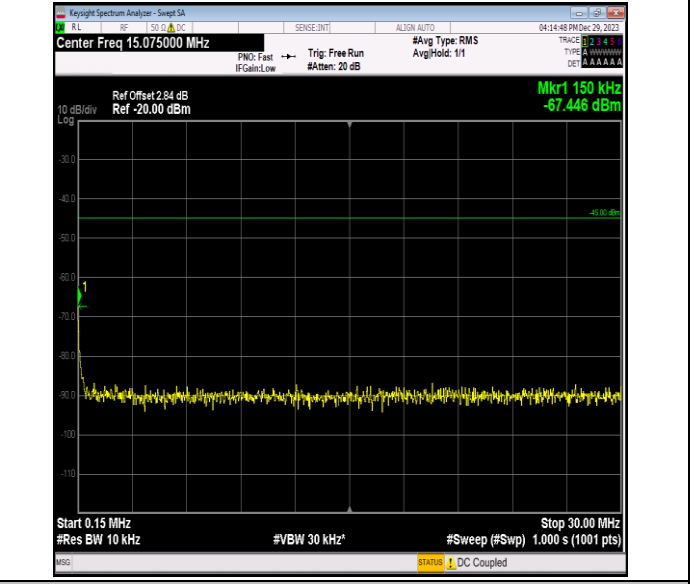

Band7_10MHz_QPSK_20800_1RB#0_20000~27000_20000~27000

Band7_10MHz_QPSK_21100_1RB#0_0.15~30_0.15~30