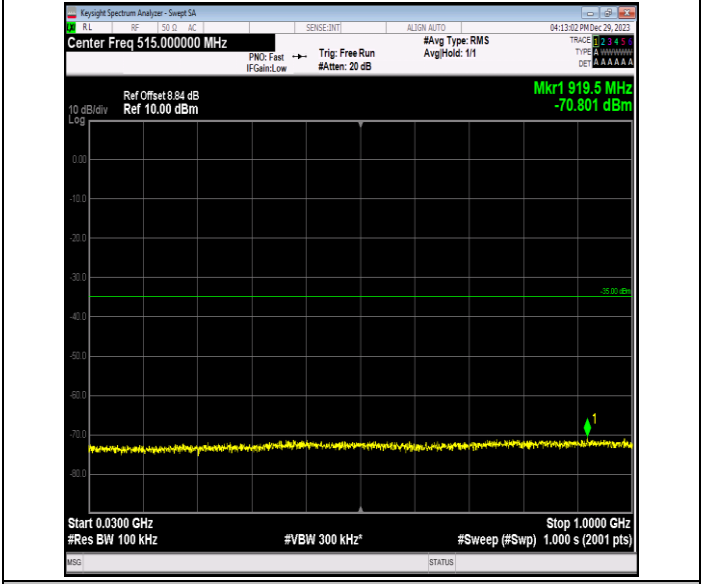

Band7_10MHz_16QAM_20800_1RB#0_0.009~0.15_0.009~0.15
15

Band7_10MHz_16QAM_20800_1RB#0_30~1000_30~1000