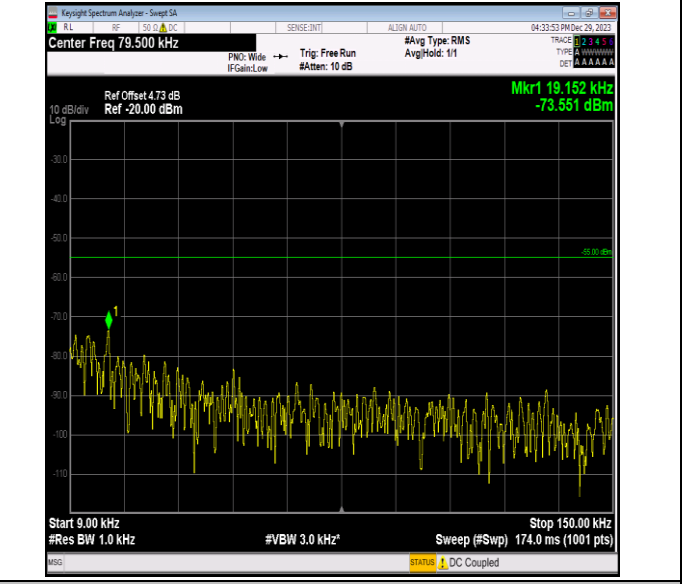

Band7_15MHz_64QAM_21100_1RB#0_20000~27000_20000~27000

Band7_15MHz_64QAM_21375_1RB#0_0.009~0.15_0.009~0.15
 15

Band7_15MHz_64QAM_21375_1RB#0_0.15~30_0.15~30

Band7_15MHz_64QAM_21375_1RB#0_30~1000_30~1000

Band7_15MHz_64QAM_21375_1RB#0_1000~20000_1000~20000