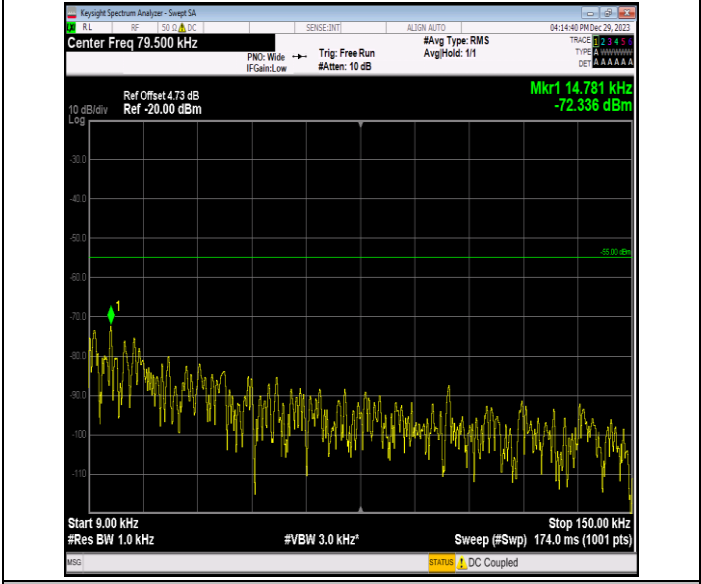

Band7_10MHz_QPSK_20800_1RB#0_1000~20000_1000~20000

Band7_10MHz_QPSK_21100_1RB#0_0.009~0.15_0.009~0.1