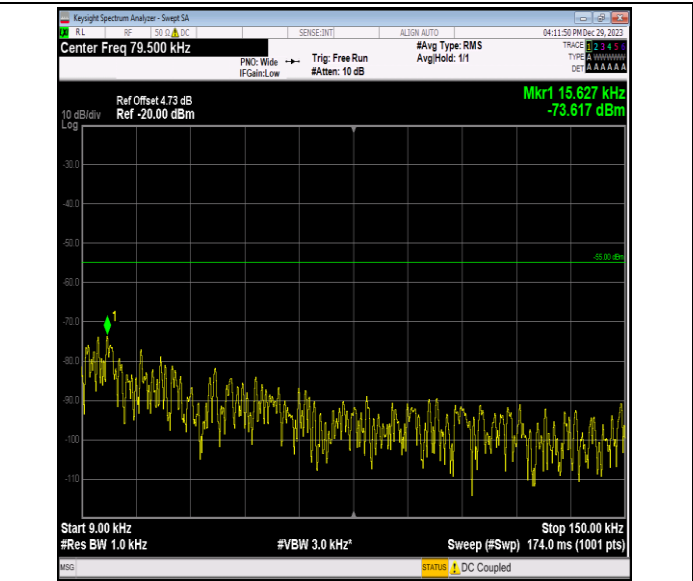

Band7_5MHz_64QAM_21425_1RB#0_1000~20000_1000~20000

Band7_10MHz_QPSK_20800_1RB#0_0.009~0.15_0.009~0.1
5