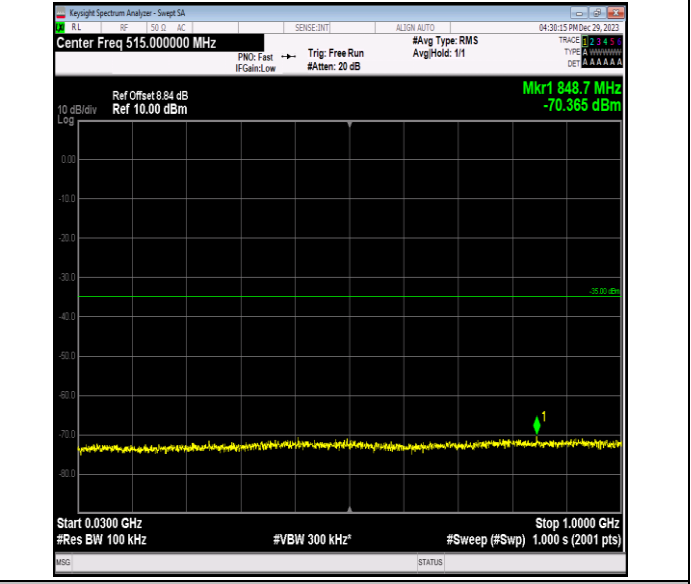

Band7_15MHz_64QAM_21100_1RB#0_0.009~0.15_0.009~0.15

Band7_15MHz_64QAM_21100_1RB#0_30~1000_30~1000