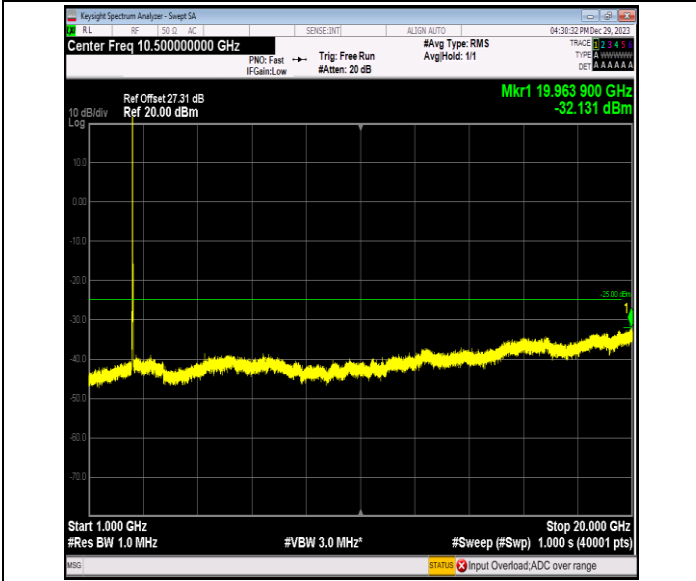

Band7_15MHz_64QAM_21100_1RB#0_0.15~30_0.15~30

Band7_15MHz_64QAM_21100_1RB#0_1000~20000_1000~20000
0000