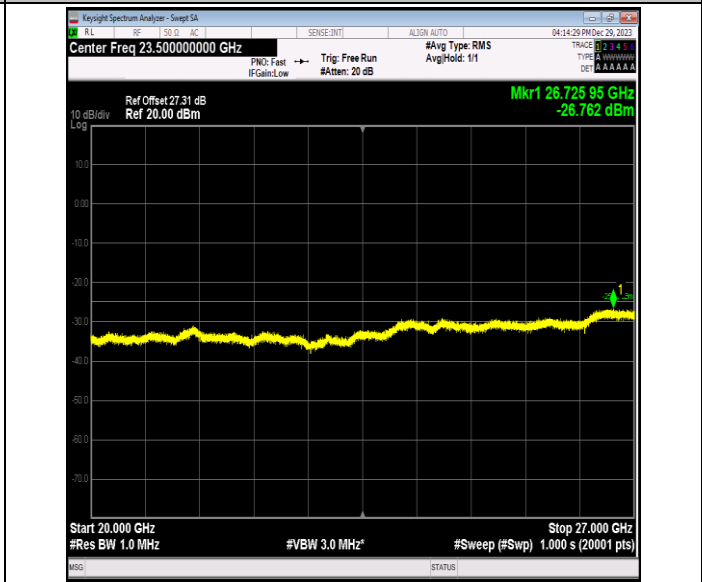

Band7_10MHz_64QAM_20800_1RB#0_30~1000.30~1000

Band7_10MHz_64QAM_20800_1RB#0_20000~27000_20000~27000