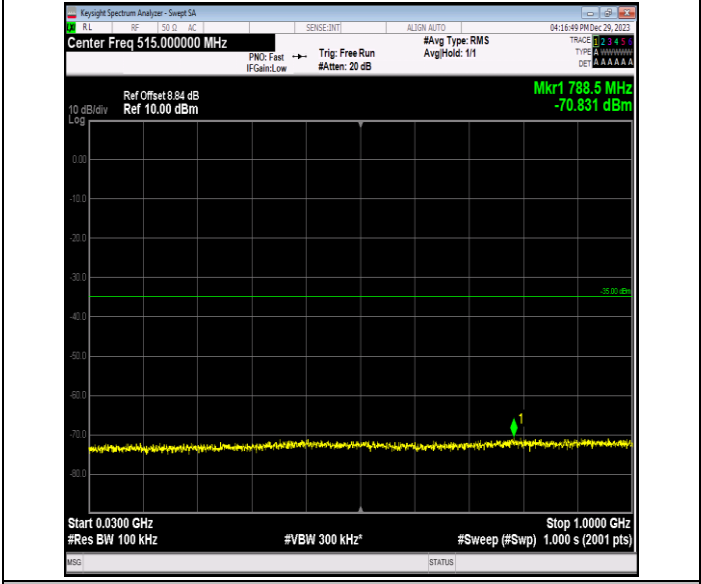

Band7_10MHz_64QAM_21100_1RB#0_0.009~0.15_0.009~0.15
15

Band7_10MHz_64QAM_21100_1RB#0_30~1000_30~1000