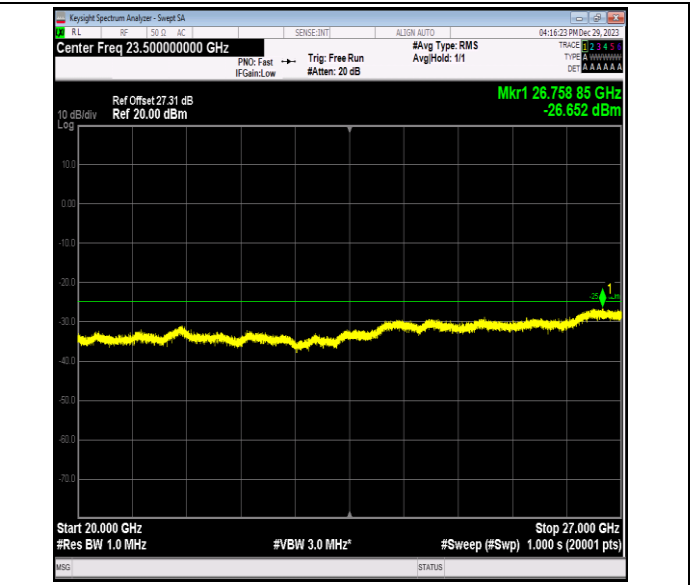

Band7_10MHz_16QAM_21100_1RB#0_30~1000_30~1000

Band7_10MHz_16QAM_21100_1RB#0_20000~27000_20000~27000