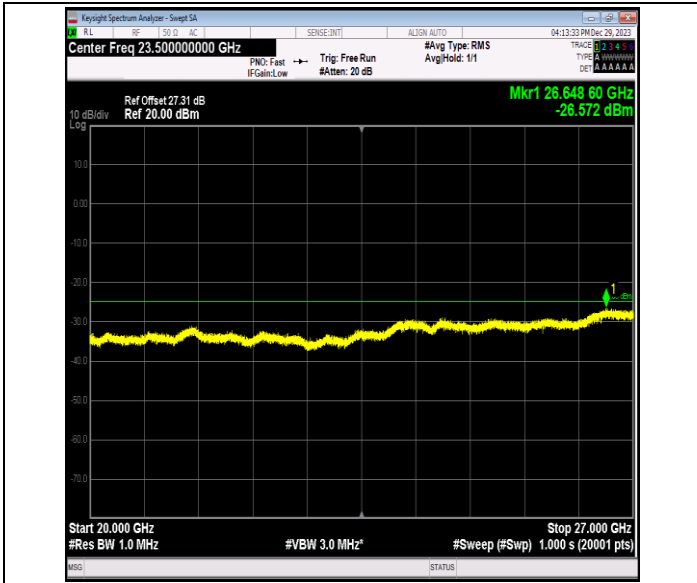

Band7_10MHz_16QAM_20800_1RB#0_30~1000_30~1000

Band7_10MHz_16QAM_20800_1RB#0_20000~27000_20000~27000