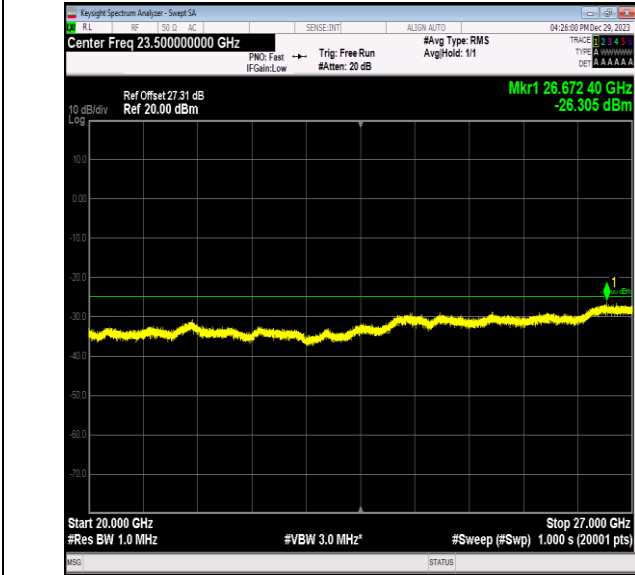

Band7_10MHz_64QAM_21400_1RB#0_20000~27000_20000~27000

Band7_15MHz_QPSK_20825_1RB#0_0.009~0.15_0.009~0.15
5

Band7_15MHz_QPSK_20825_1RB#0_0.15~30_0.15~30

Band7_15MHz_QPSK_20825_1RB#0_30~1000_30~1000

Band7_15MHz_QPSK_20825_1RB#0_1000~20000_1000~20000