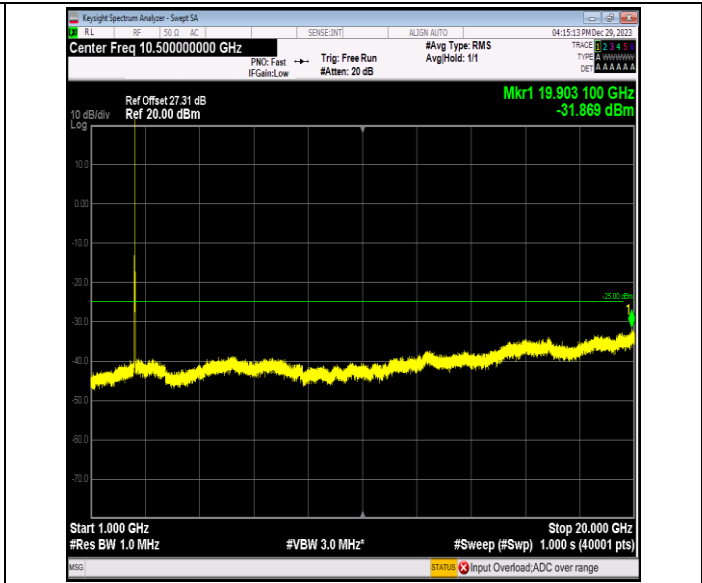

Band7_10MHz_QPSK_21100_1RB#0_0.15~30_0.15~30

Band7_10MHz_QPSK_21100_1RB#0_1000~20000_1000~20000