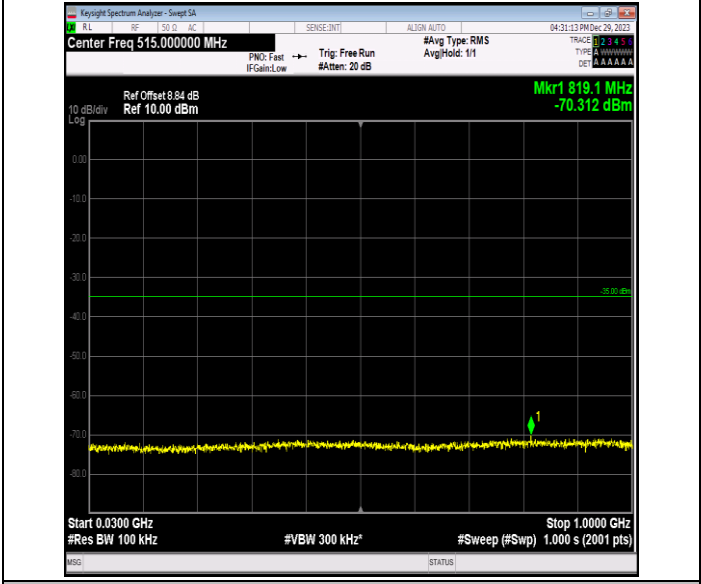

Band7_15MHz_QPSK_21375_1RB#0_0.009~0.15_0.009~0.1
5

Band7_15MHz_QPSK_21375_1RB#0_30~1000_30~1000