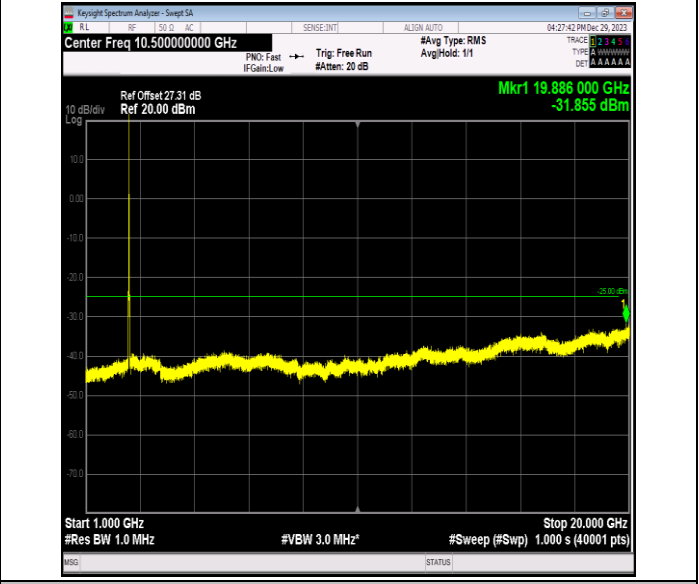

Band7_15MHz_64QAM_20825_1RB#0_0.15~30_0.15~30

Band7_15MHz_64QAM_20825_1RB#0_1000~20000_1000~20000
0000