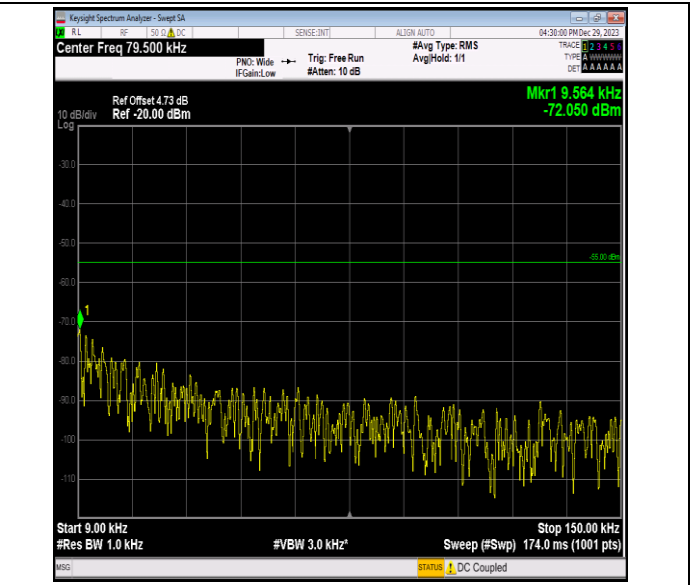

Band7_15MHz_16QAM_21375_1RB#0_20000~27000_20000~27000

Band7_15MHz_64QAM_20825_1RB#0_0.009~0.15_0.009~0.15
 15

Band7_15MHz_64QAM_20825_1RB#0_0.15~30_0.15~30

Band7_15MHz_64QAM_20825_1RB#0_30~1000_30~1000

Band7_15MHz_64QAM_20825_1RB#0_1000~20000_1000~20000
 0000