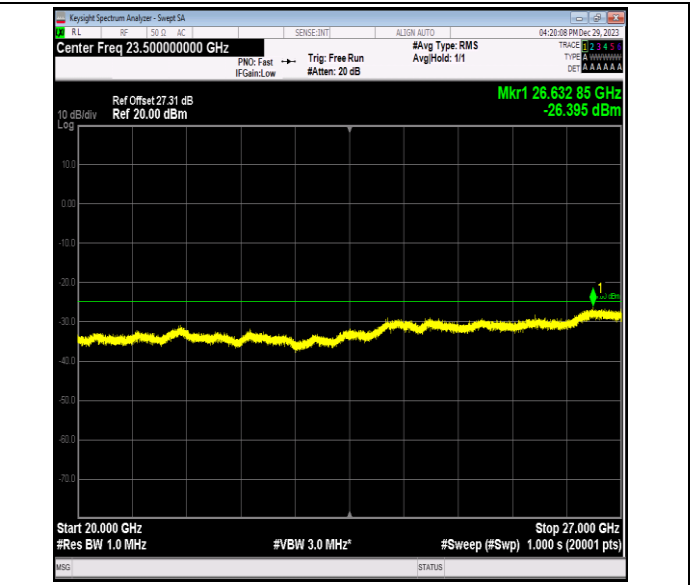

Band7_10MHz_64QAM_21400_1RB#0_30~1000_30.1~1000

Band7_10MHz_64QAM_21400_1RB#0_20000~27000_20000~27000