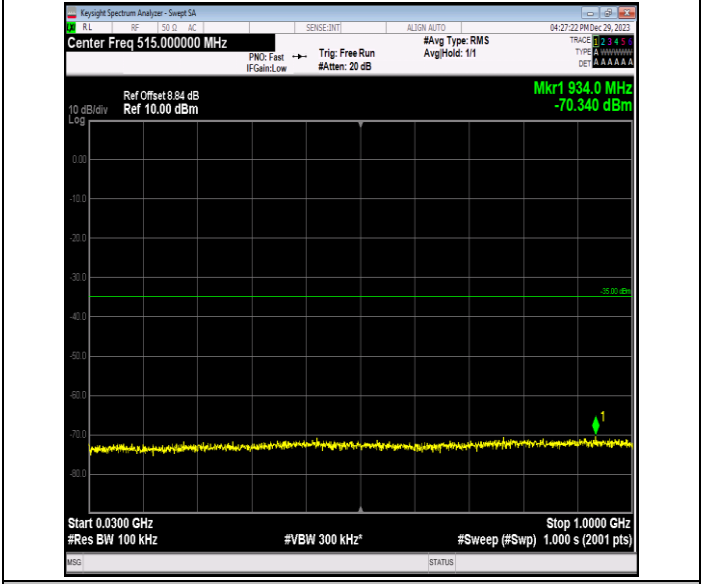

Band7_15MHz_64QAM_20825_1RB#0_0.009~0.15_0.009~0.15
15

Band7_15MHz_64QAM_20825_1RB#0_30~1000_30~1000