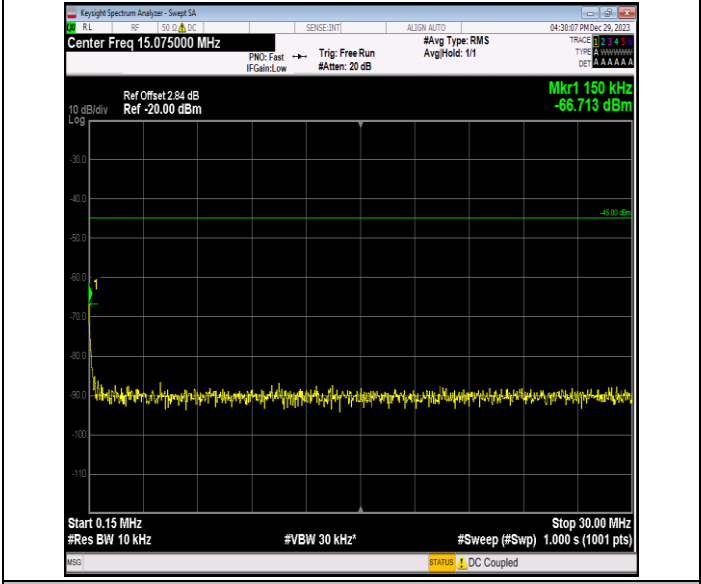

Band7_15MHz_64QAM_20825_1RB#0_20000~27000_20000~27000

Band7_15MHz_64QAM_21100_1RB#0_0.15~30_0.15~30