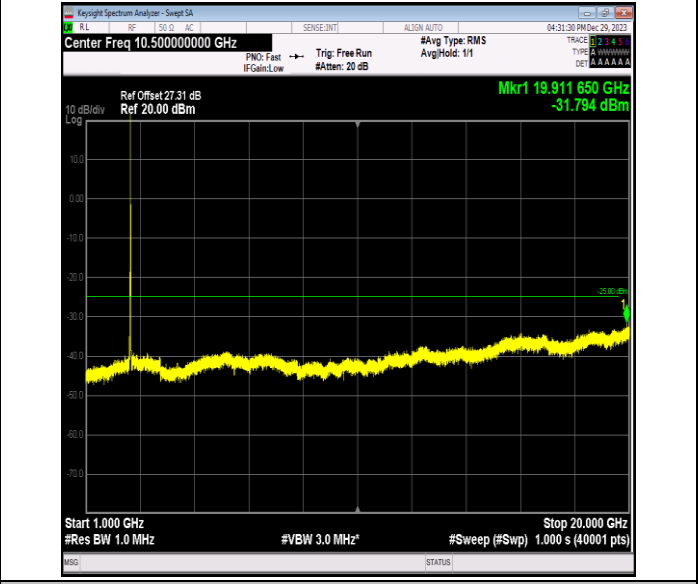

Band7_15MHz_QPSK_21375_1RB#0_0.15~30_0.15~30

Band7_15MHz_QPSK_21375_1RB#0_1000~20000_1000~20000