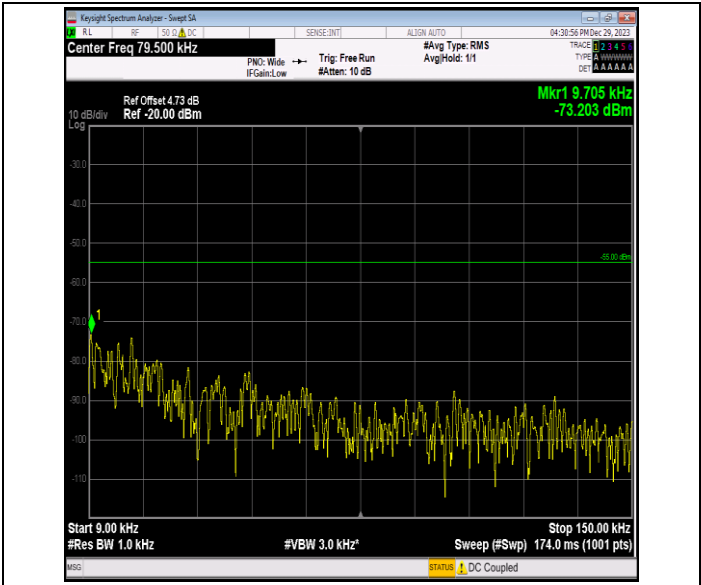

Band7_15MHz_QPSK_21100_1RB#0_1000~20000_1000~20000

Band7_15MHz_QPSK_21375_1RB#0_0.009~0.15_0.009~0.1
5