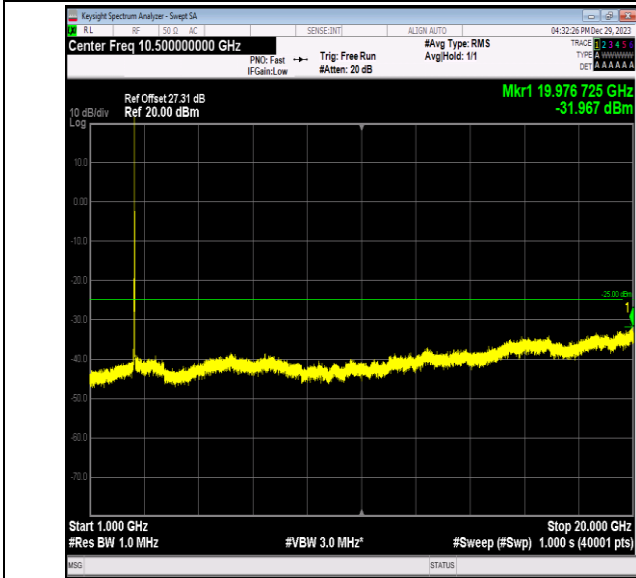

Band7_15MHz_16QAM_21375_1RB#0_0.15~30_0.15~30

Band7_15MHz_16QAM_21375_1RB#0_1000~20000_1000~20000