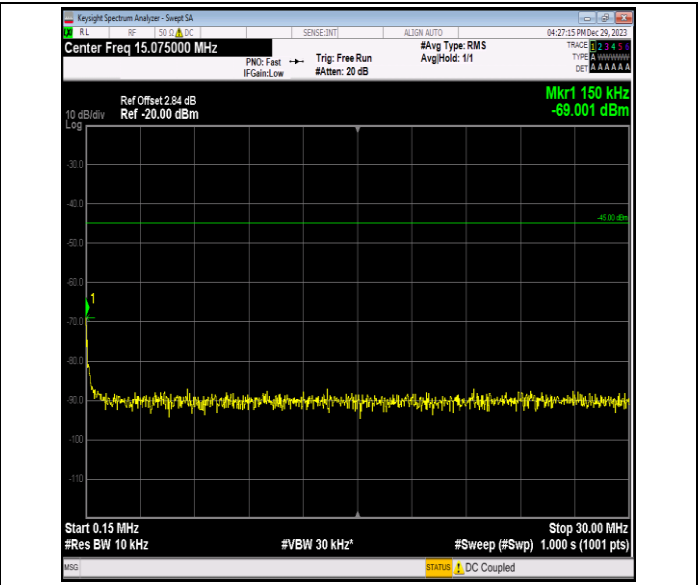

Band7_15MHz_16QAM_21375_1RB#0_20000~27000_20000~27000

Band7_15MHz_64QAM_20825_1RB#0_0.15~30_0.15~30