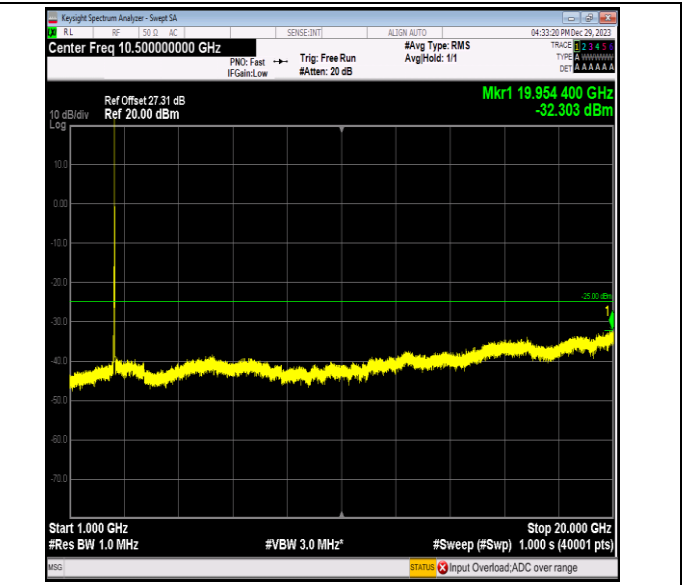

Band7_15MHz_64QAM_21375_1RB#0_0.15~30_0.15~30

Band7_15MHz_64QAM_21375_1RB#0_1000~20000_1000~20000