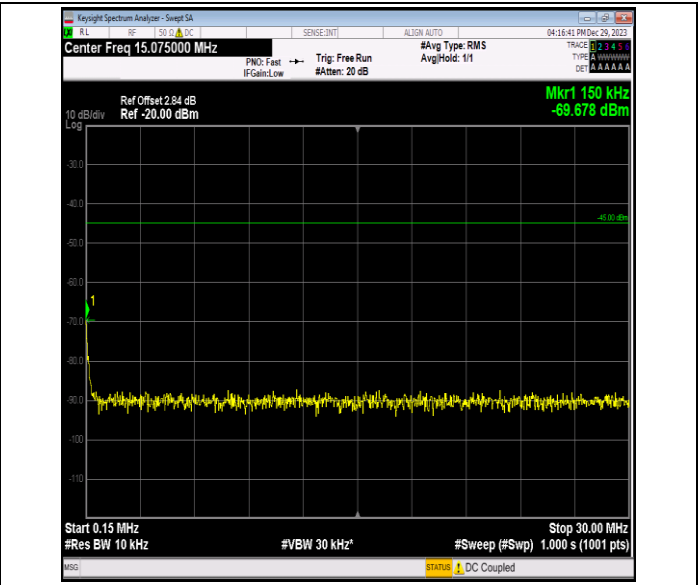

Band7_10MHz_64QAM_20800_1RB#0_20000~27000_20000~27000

Band7_10MHz_64QAM_21100_1RB#0_0.15~30_0.15~30