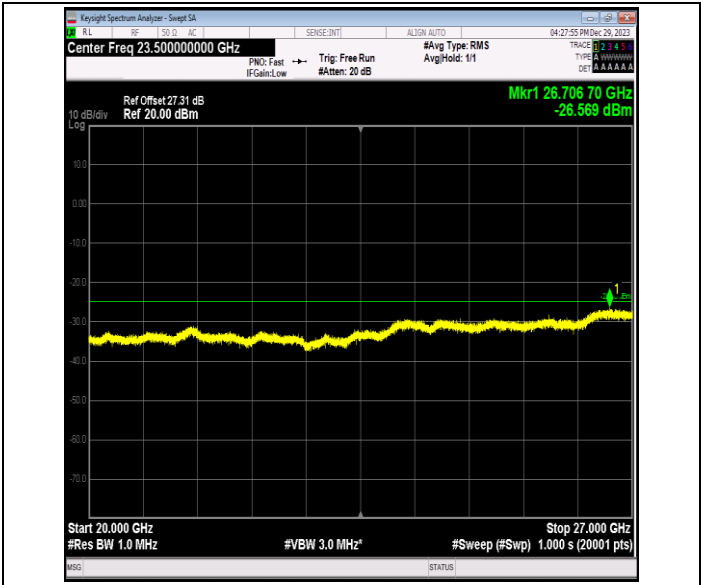

Band7_15MHz_16QAM_21375_1RB#0_20000~27000_20000~27000

Band7_15MHz_64QAM_20825_1RB#0_0.009~0.15_0.009~0.15
 15

Band7_15MHz_64QAM_20825_1RB#0_0.15~30_0.15~30

Band7_15MHz_64QAM_20825_1RB#0_30~1000_30~1000

Band7_15MHz_64QAM_20825_1RB#0_1000~20000_1000~20000
 0000