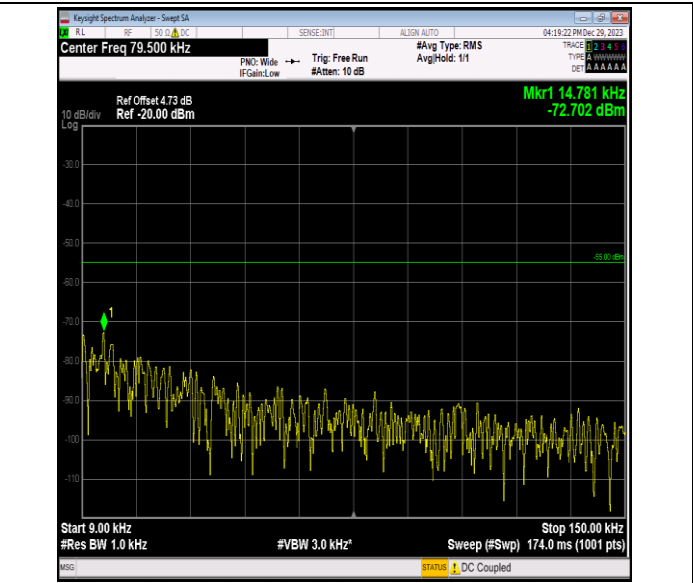

Band7_10MHz_64QAM_20800_1RB#0_20000~27000_20000~27000

Band7_10MHz_64QAM_21100_1RB#0_0.009~0.15_0.009~0.15
 15

Band7_10MHz_64QAM_21100_1RB#0_0.15~30_0.15~30

Band7_10MHz_64QAM_21100_1RB#0_30~1000_30~1000

Band7_10MHz_64QAM_21100_1RB#0_1000~20000_1000~20000
 0000