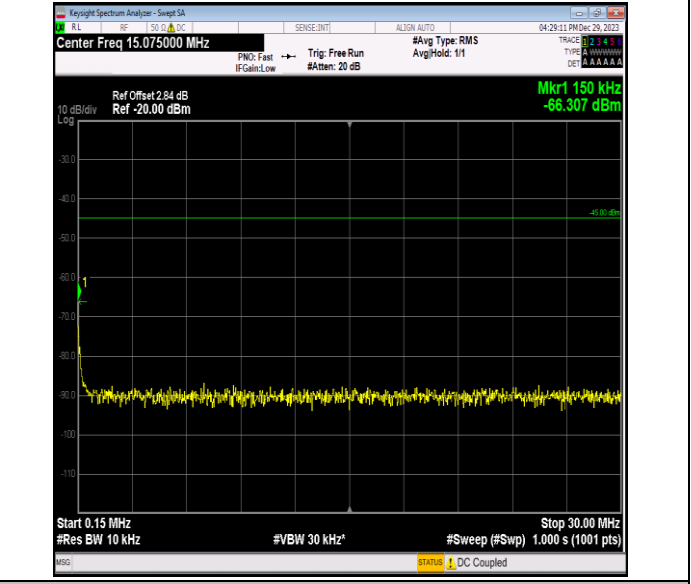

Band7_15MHz_16QAM_20825_1RB#0_20000~27000_20000~27000

Band7_15MHz_16QAM_21100_1RB#0_0.15~30_0.15~30