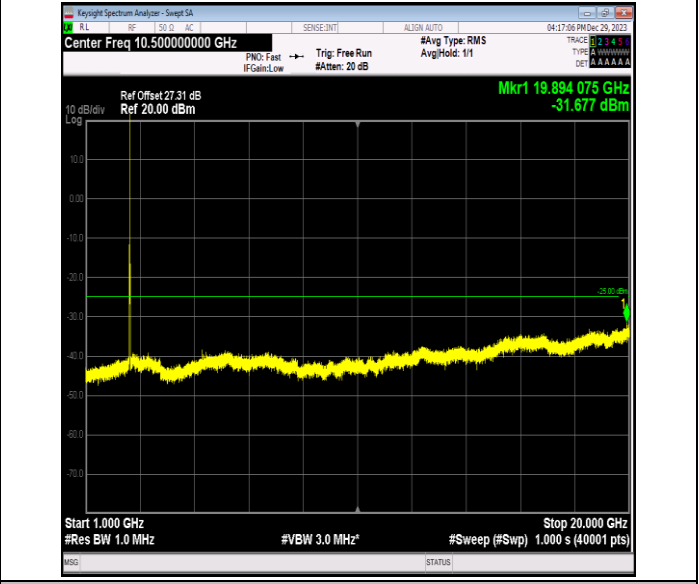

Band7_10MHz_64QAM_21100_1RB#0_0.15~30_0.15~30

Band7_10MHz_64QAM_21100_1RB#0_1000~20000_1000~20000
0000