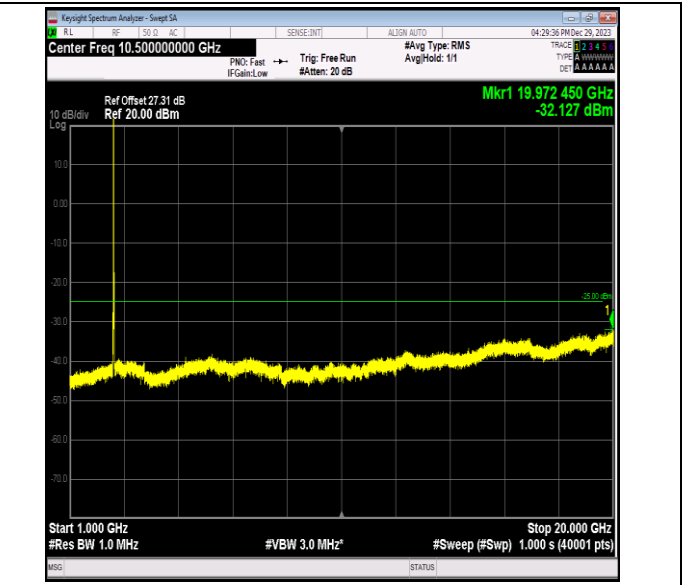

Band7_15MHz_16QAM_21100_1RB#0_0.15~30_0.15~30

Band7_15MHz_16QAM_21100_1RB#0_1000~20000_1000~20000