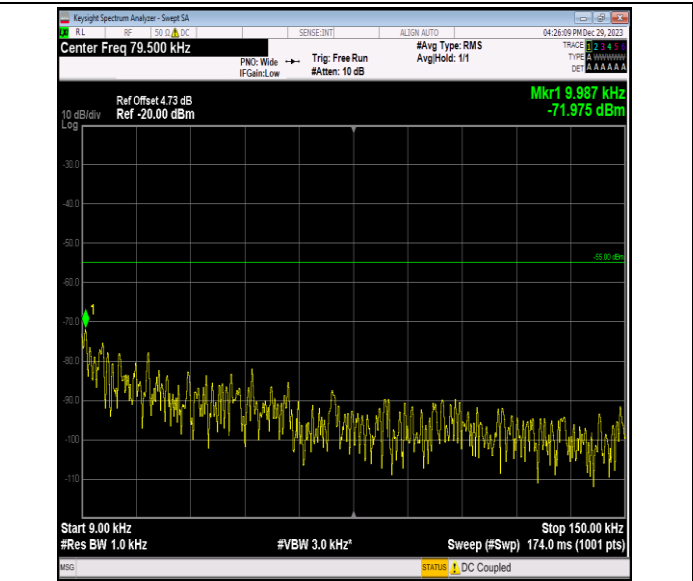

Band7_15MHz_QPSK_21100_1RB#0_20000~27000_20000~27000

Band7_15MHz_QPSK_21375_1RB#0_0.009~0.15_0.009~0.1
 5

Band7_15MHz_QPSK_21375_1RB#0_0.15~30_0.15~30

Band7_15MHz_QPSK_21375_1RB#0_30~1000_30~1000

Band7_15MHz_QPSK_21375_1RB#0_1000~20000_1000~20000