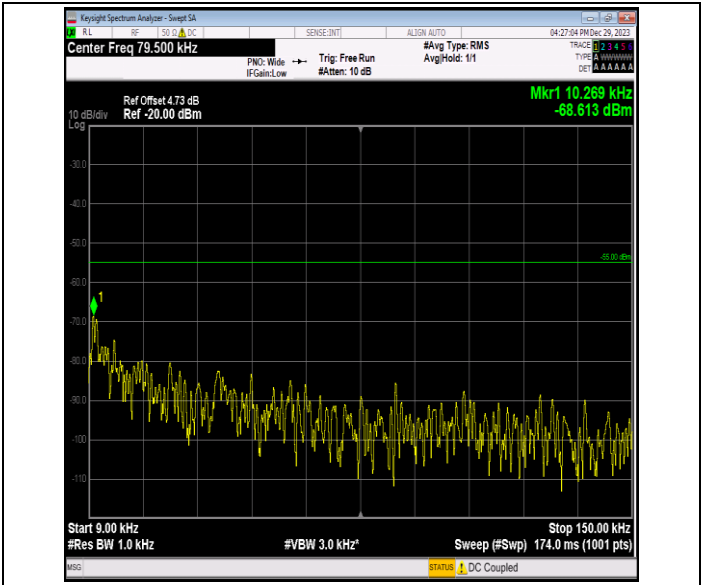

Band7_15MHz_16QAM_21375_1RB#0_1000~20000_1000~20000

Band7_15MHz_64QAM_20825_1RB#0_0.009~0.15_0.009~0.15
15