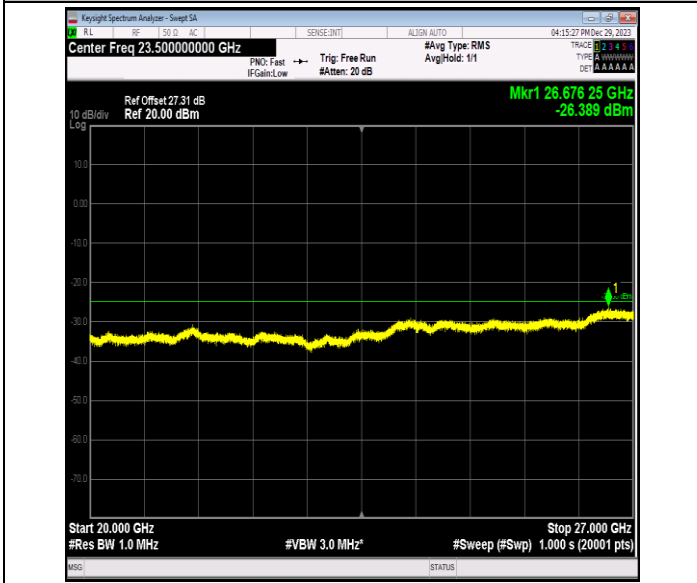

Band7_10MHz_QPSK_21100_1RB#0_30~1000_30~1000

Band7_10MHz_QPSK_21100_1RB#0_20000~27000_20000~27000