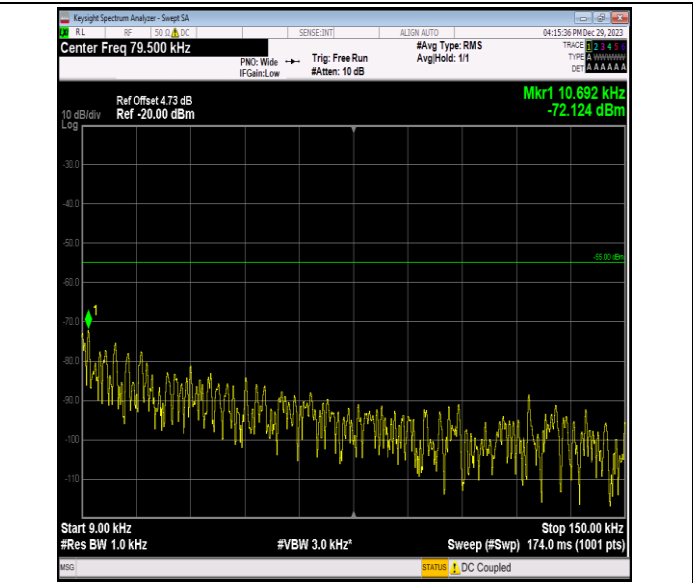

Band7_10MHz_16QAM_20800_1RB#0_1000~20000_1000~20000
0000

Band7_10MHz_16QAM_21100_1RB#0_0.009~0.15_0.009~0.15
15