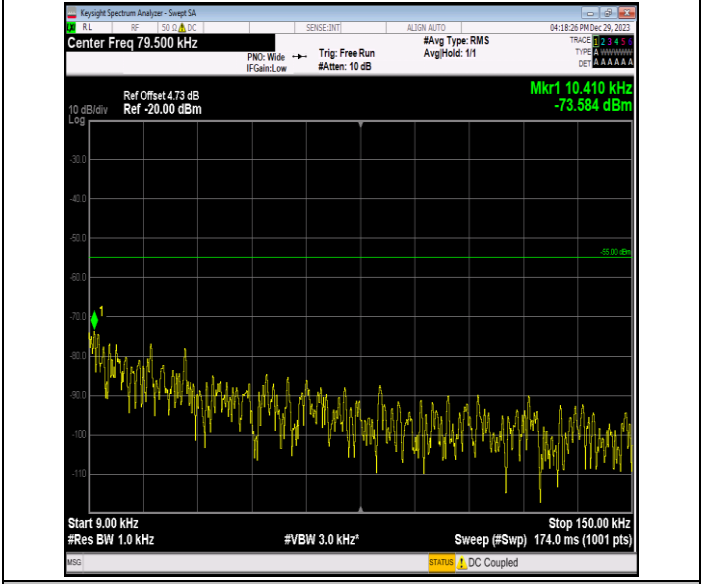

Band7_10MHz_16QAM_21100_1RB#0_1000~20000_1000~20000
0000

Band7_10MHz_16QAM_21400_1RB#0_0.009~0.15_0.009~0.15
15