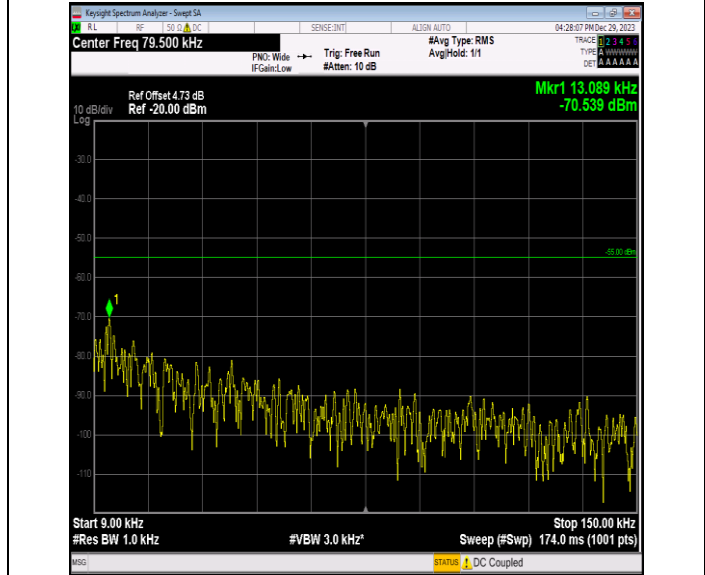

Band7_10MHz_64QAM_21400_1RB#0_20000~27000_20000~27000

Band7_15MHz_QPSK_20825_1RB#0_0.009~0.15_0.009~0.15
5

Band7_15MHz_QPSK_20825_1RB#0_0.15~30_0.15~30

Band7_15MHz_QPSK_20825_1RB#0_30~1000_30~1000

Band7_15MHz_QPSK_20825_1RB#0_1000~20000_1000~20000