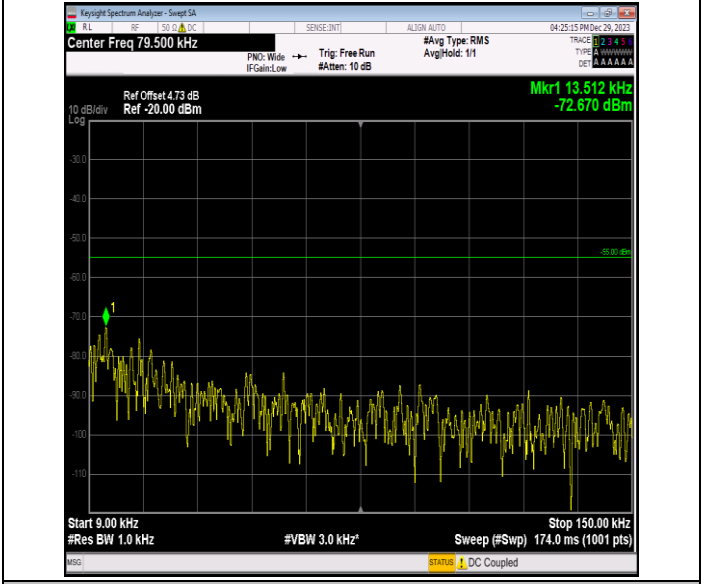

Band7_10MHz_64QAM_21400_1RB#0_1000~20000_1000~20000
0000

Band7_15MHz_QPSK_20825_1RB#0_0.009~0.15_0.009~0.15
5