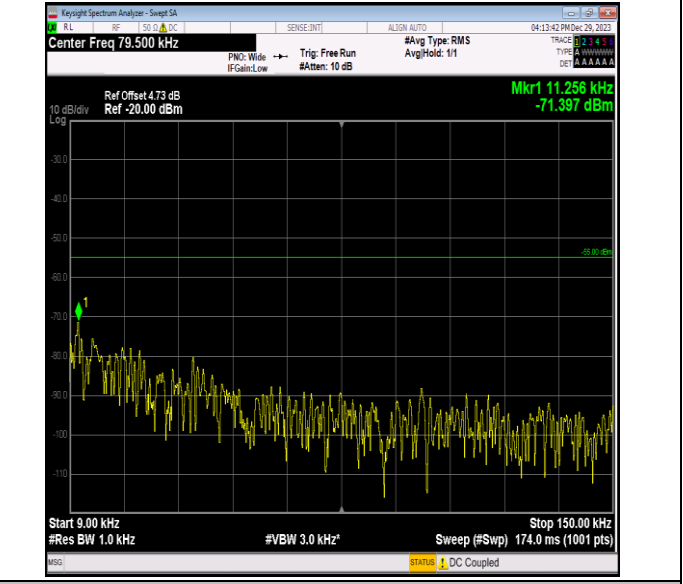

Band7_10MHz_16QAM_21100_1RB#0_20000~27000_20000~27000

Band7_10MHz_16QAM_21400_1RB#0_0.009~0.15_0.009~0.15
15

Band7_10MHz_16QAM_21400_1RB#0_0.15~30_0.15~30

Band7_10MHz_16QAM_21400_1RB#0_30~1000_30~1000

Band7_10MHz_16QAM_21400_1RB#0_1000~20000_1000~20000