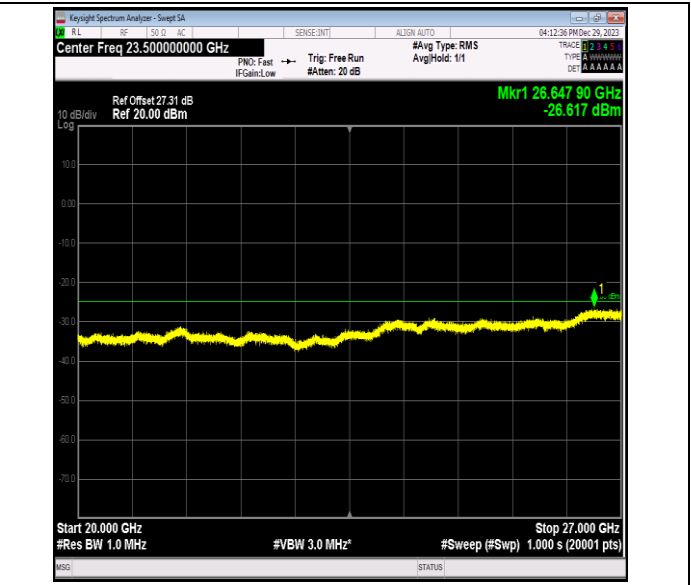

Band7_10MHz_QPSK_20800_1RB#0_30~1000_30~1000

Band7_10MHz_QPSK_20800_1RB#0_20000~27000_20000~27000