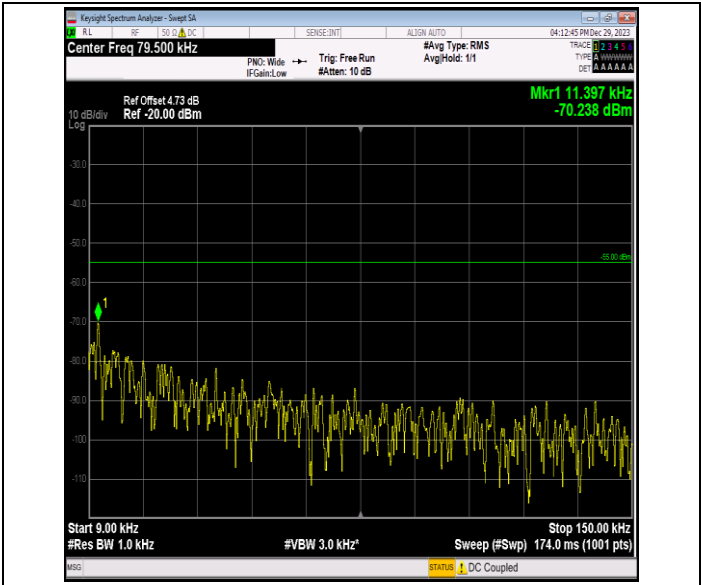

Band7_10MHz_QPSK_21400_1RB#0_1000~20000_1000~20000

Band7_10MHz_16QAM_20800_1RB#0_0.009~0.15_0.009~0.15
15