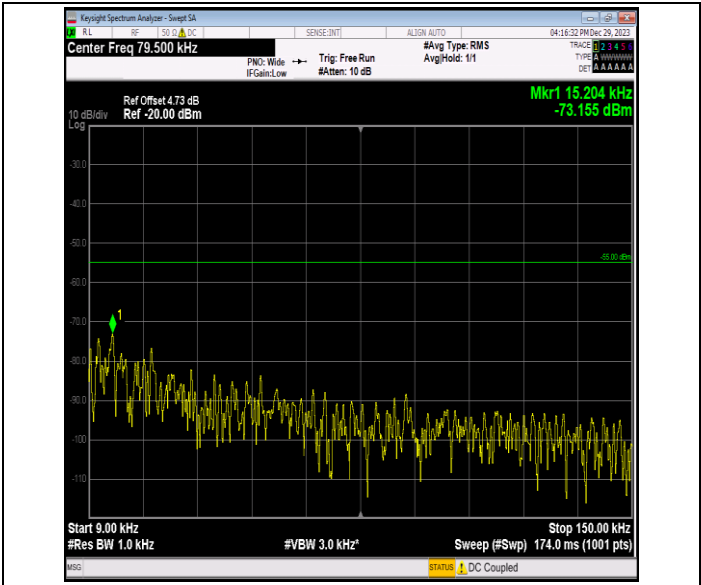

Band7_10MHz_64QAM_20800_1RB#0_1000~20000_1000~20000

Band7_10MHz_64QAM_21100_1RB#0_0.009~0.15_0.009~0.15
15