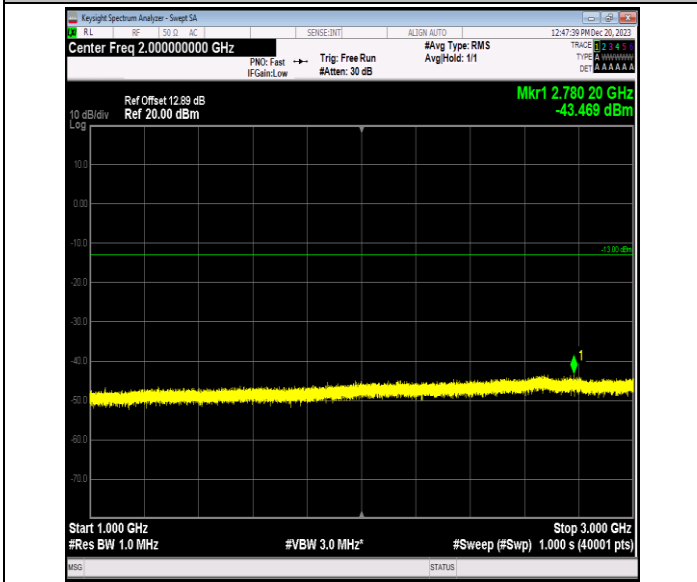

Band5_10MHz_64QAM_20600_1RB#0_0.15~30.0.15~30

Band5_10MHz_64QAM_20600_1RB#0_1000~3000.1000~30

00

0000