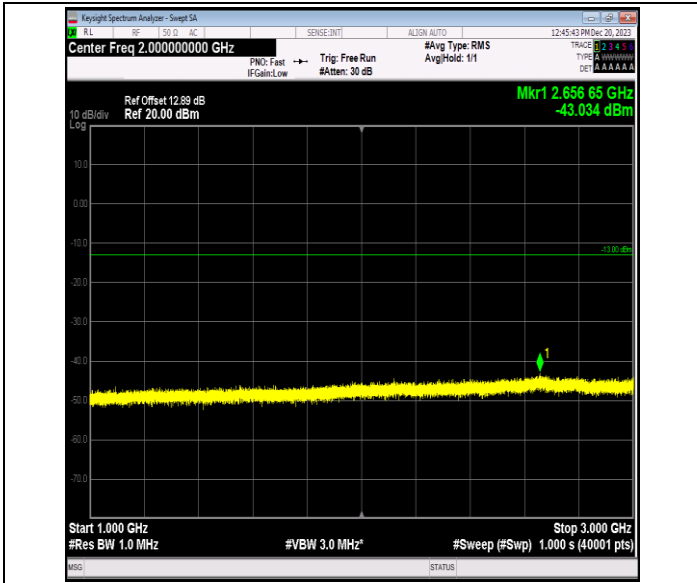

Band5\_10MHz\_QPSK\_20525\_1RB#0\_3000~10000\_3000~10  
000

Band5\_10MHz\_QPSK\_20600\_1RB#0\_0.009~0.15\_0.009~0.1  
5

Band5\_10MHz\_QPSK\_20600\_1RB#0\_0.15~30\_0.15~30

Band5\_10MHz\_QPSK\_20600\_1RB#0\_30~1000\_30~1000