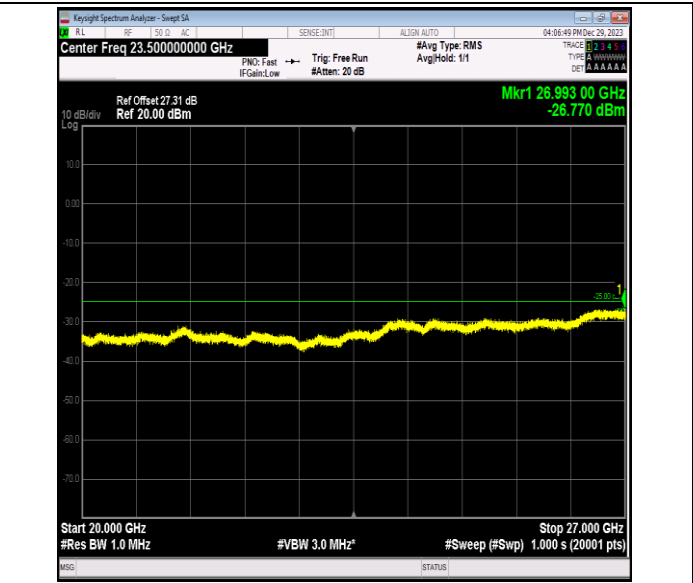

00

Band7\_5MHz\_QPSK\_20775\_1RB#0\_20000~27000\_20000~27000

Band7\_5MHz\_QPSK\_21100\_1RB#0\_0.009~0.15\_0.009~0.15

Band7\_5MHz\_QPSK\_21100\_1RB#0\_0.15~30\_0.15~30

Band7\_5MHz\_QPSK\_21100\_1RB#0\_30~1000\_30~1000