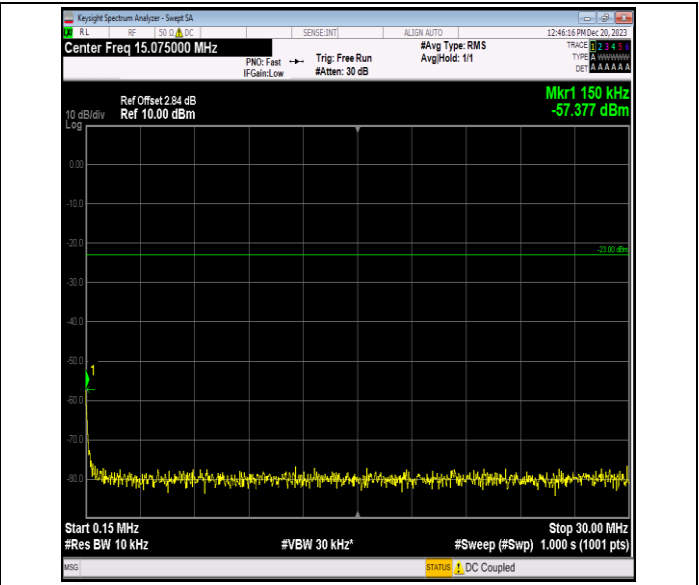

Band5_10MHz_16QAM_20600_1RB#0_0.15~30_0.15~30