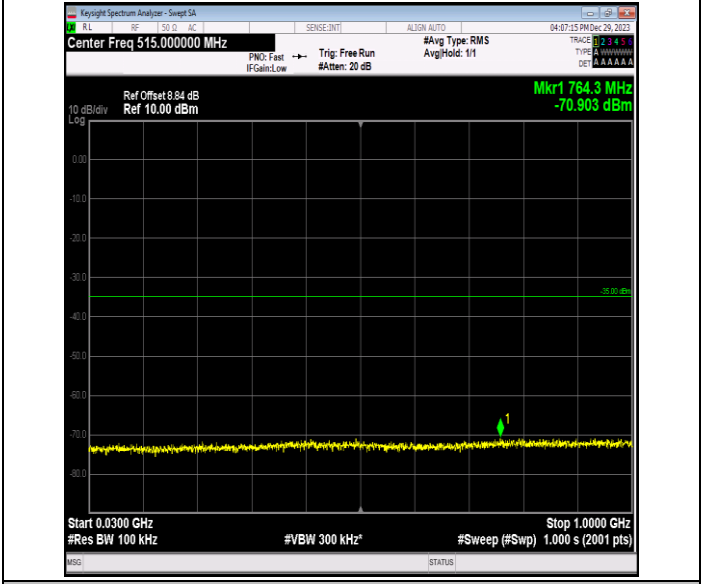

Band7_5MHz_16QAM_21100_1RB#0_0.009~0.15_0.009~0.1
5

Band7_5MHz_16QAM_21100_1RB#0_30~1000_30~1000