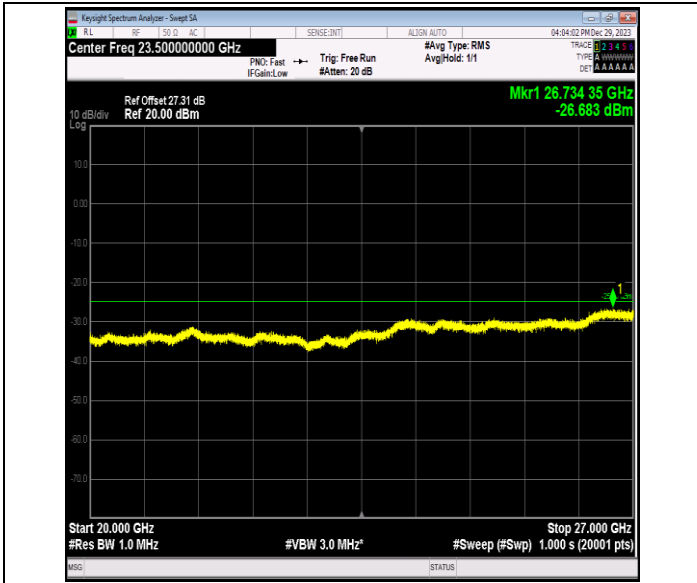

Band7_5MHz_QPSK_20775_1RB#0_20000~27000_20000~27000