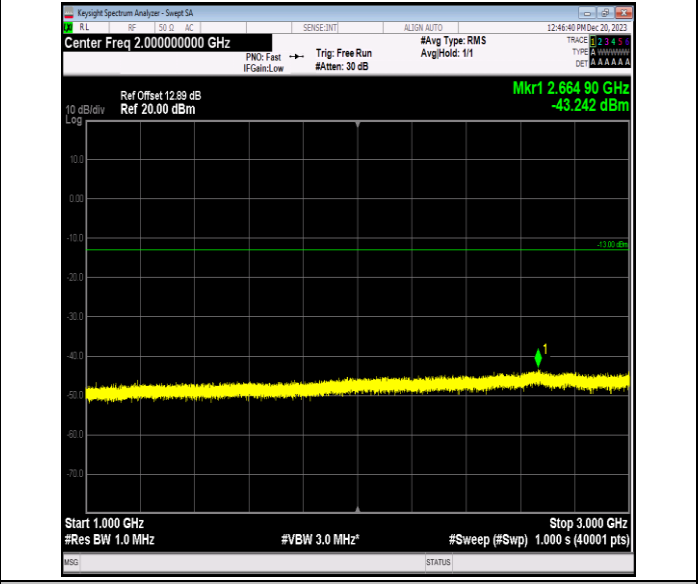

Band5_10MHz_16QAM_20600_1RB#0_0.15~30_0.15~30

Band5_10MHz_16QAM_20600_1RB#0_1000~3000_1000~3000
00