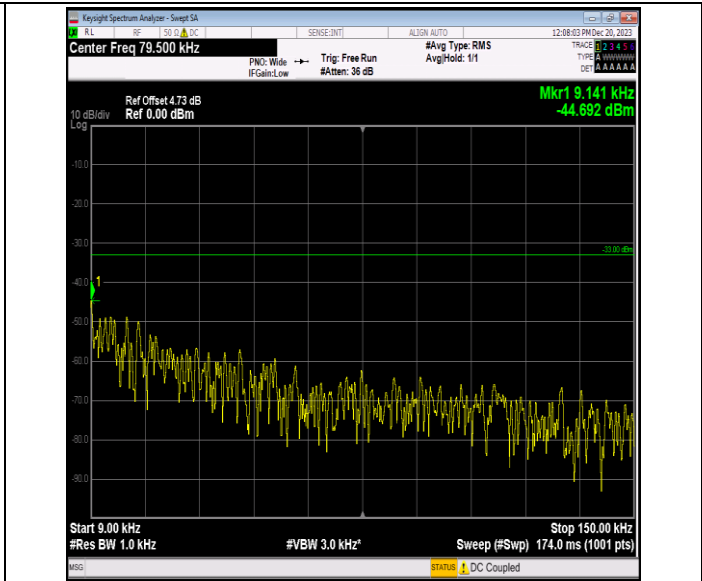

0

000

Band5\_5MHz\_64QAM\_20425\_1RB#0\_0.009~0.15\_0.009~0.1  
 5

Band5\_5MHz\_64QAM\_20425\_1RB#0\_0.15~30\_0.15~30

Band5\_5MHz\_64QAM\_20425\_1RB#0\_30~1000\_30~1000

Band5\_5MHz\_64QAM\_20425\_1RB#0\_1000~3000\_1000~300  
 0