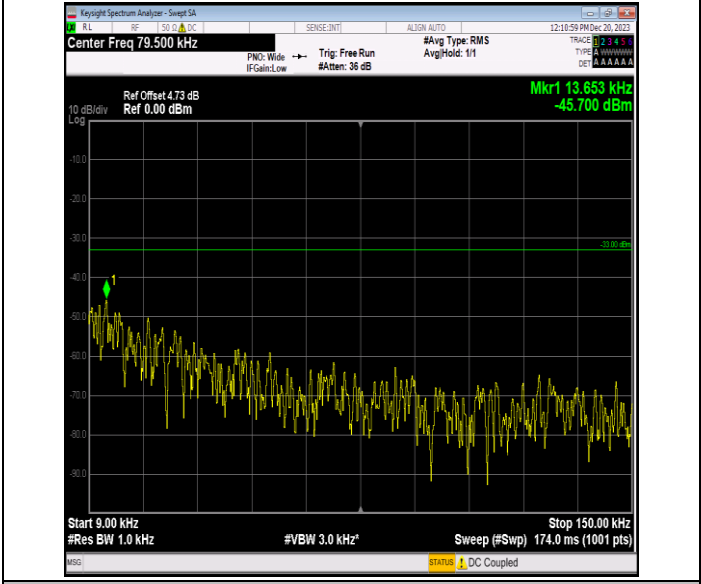

Band5_5MHz_64QAM_20525_1RB#0_1000~3000_1000~3000
0

Band5_5MHz_64QAM_20625_1RB#0_0.009~0.15_0.009~0.15
5