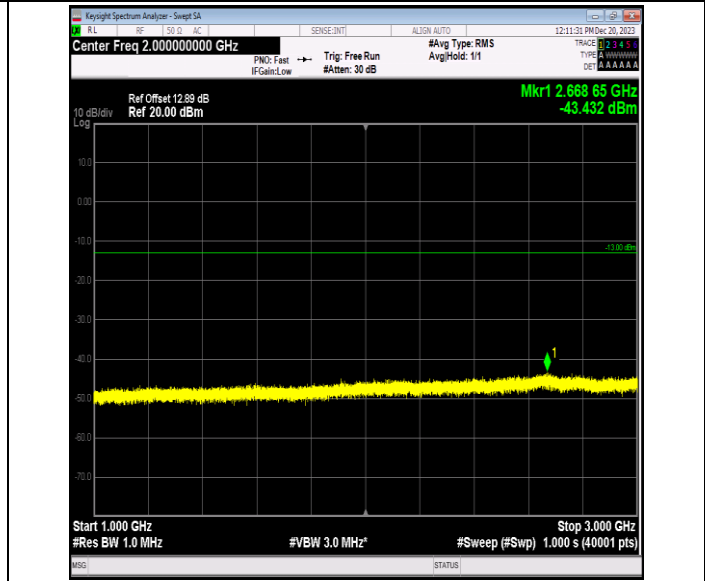

Band5_5MHz_64QAM_20625_1RB#0_0.15~30_0.15~30

Band5_5MHz_64QAM_20625_1RB#0_1000~3000_1000~3000
0