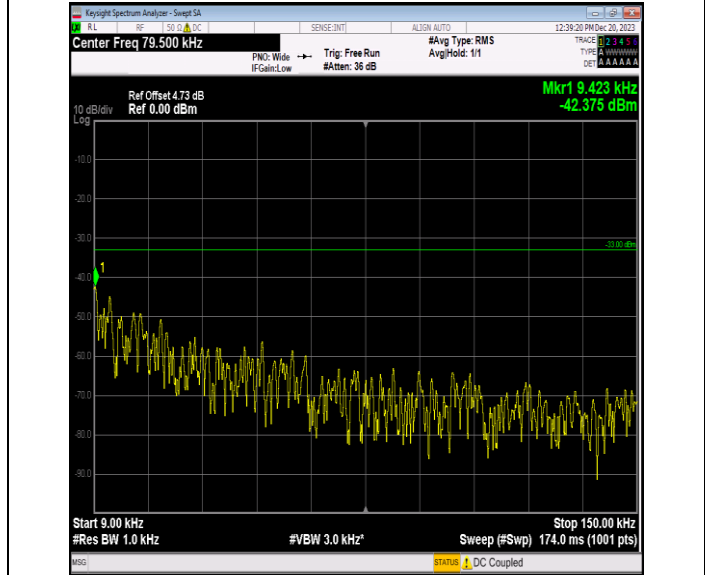

Band5_5MHz_64QAM_20625_1RB#0_1000~3000_1000~3000
0

Band5_10MHz_QPSK_20450_1RB#0_0.009~0.15_0.009~0.1
5