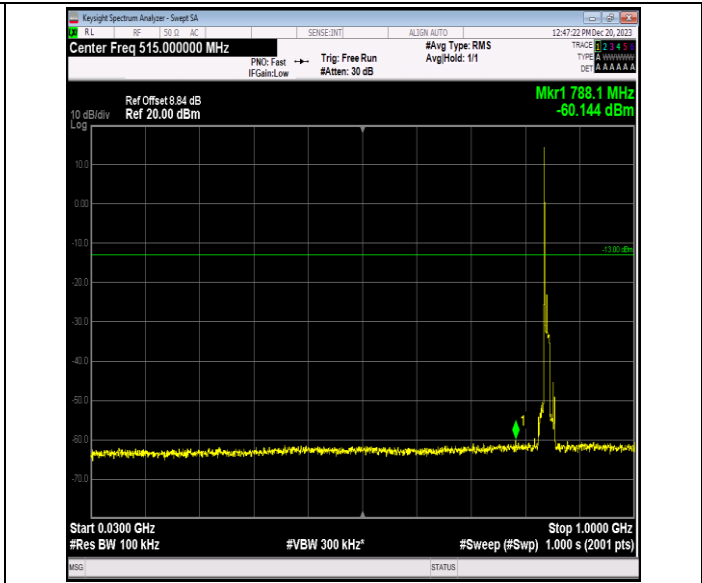

Band5_10MHz_64QAM_20600_1RB#0_0.009~0.15_0.009~0.15

Band5_10MHz_64QAM_20600_1RB#0_30~1000.30~1000