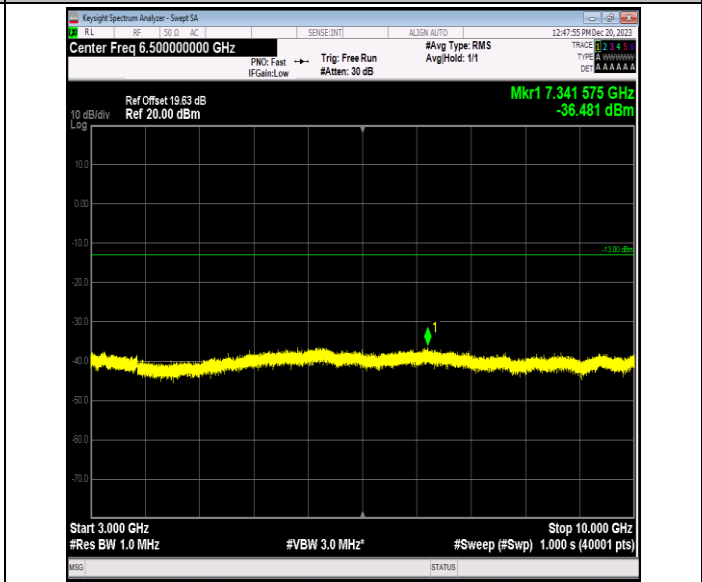

Band5_10MHz_64QAM_20600_1RB#0_30~1000.30~1000

Band5_10MHz_64QAM_20600_1RB#0_3000~10000.3000~1

00

0000