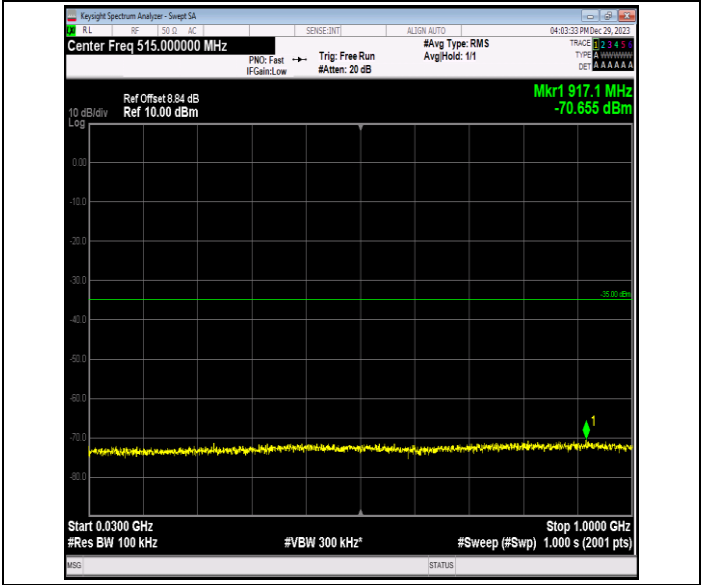

00

0000

Band7\_5MHz\_QPSK\_20775\_1RB#0\_0.009~0.15\_0.009~0.15

Band7\_5MHz\_QPSK\_20775\_1RB#0\_0.15~30\_0.15~30

Band7\_5MHz\_QPSK\_20775\_1RB#0\_30~1000\_30~1000

Band7\_5MHz\_QPSK\_20775\_1RB#0\_1000~20000\_1000~20000