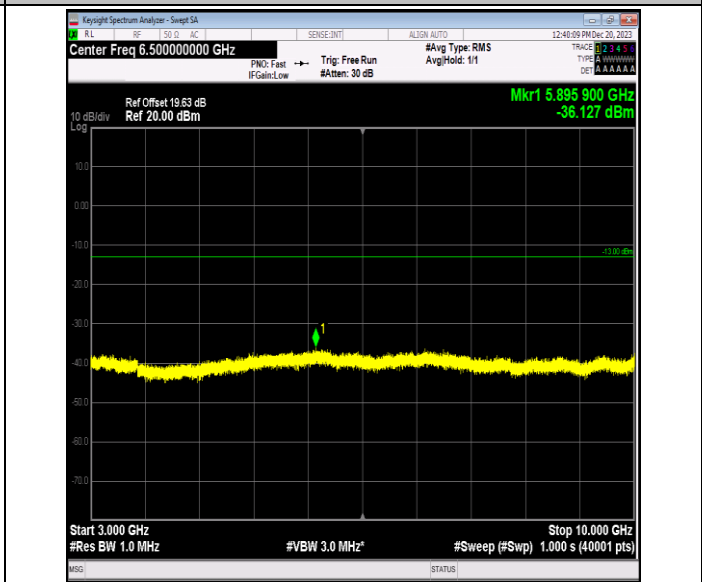

Band5_10MHz_QPSK_20450_1RB#0_30~1000_30~1000

Band5_10MHz_QPSK_20450_1RB#0_3000~10000_3000~10000

0

000