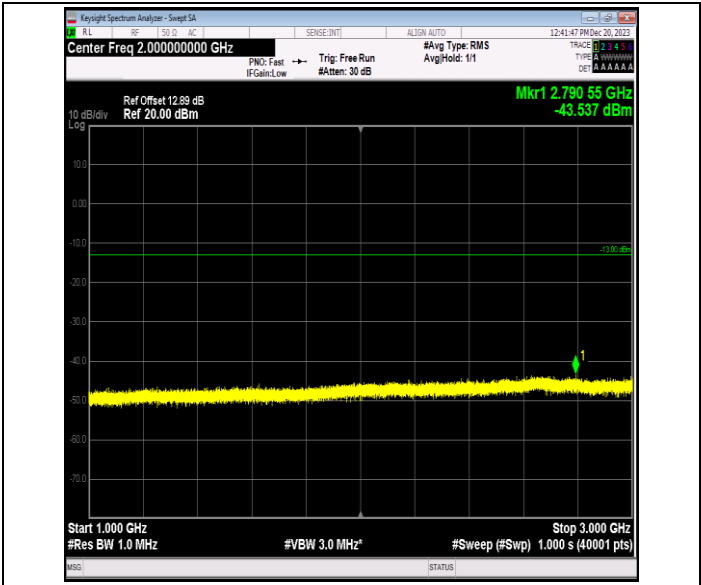

Band5_10MHz_64QAM_20450_1RB#0_0.15~30_0.15~30

Band5_10MHz_64QAM_20450_1RB#0_1000~3000_1000~30
00