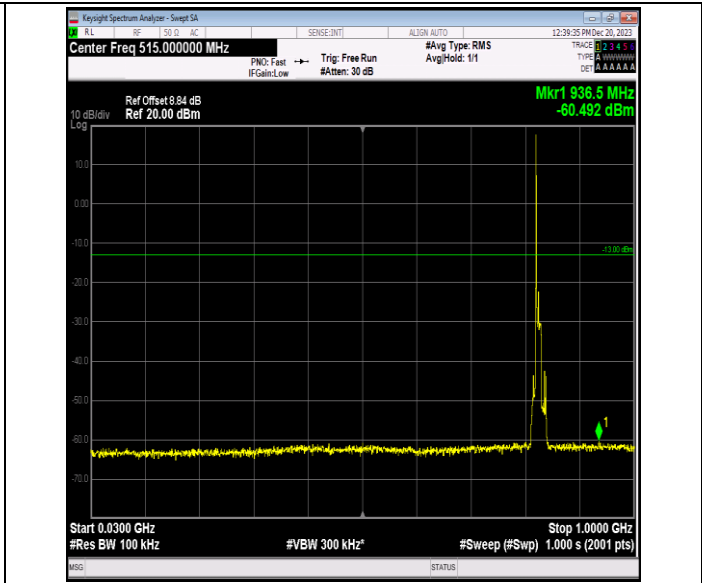

Band5_10MHz_QPSK_20450_1RB#0_30~1000_30~1000