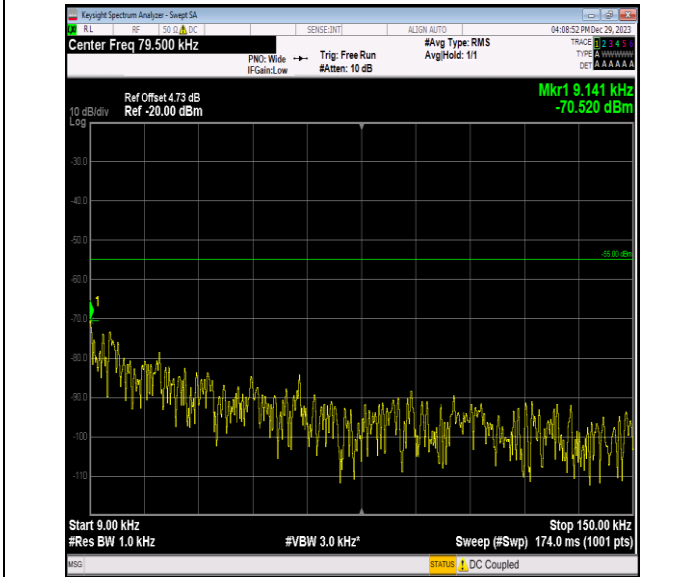

Band7_5MHz_QPSK_21100_1RB#0_1000~20000_1000~200
00

Band7_5MHz_QPSK_21425_1RB#0_0.009~0.15_0.009~0.15