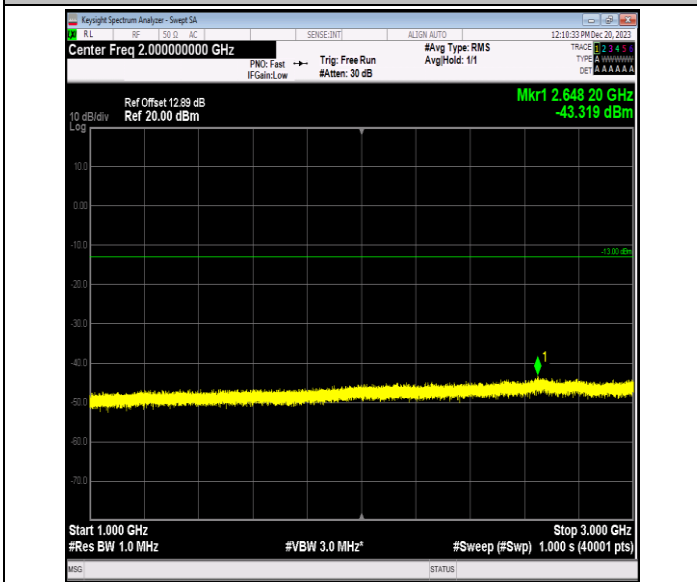

Band5\_5MHz\_16QAM\_20625\_1RB#0\_0.15~30\_0.15~30

Band5\_5MHz\_16QAM\_20625\_1RB#0\_30~1000\_30~1000

Band5\_5MHz\_16QAM\_20625\_1RB#0\_1000~3000\_1000~300

Band5\_5MHz\_16QAM\_20625\_1RB#0\_3000~10000\_3000~10