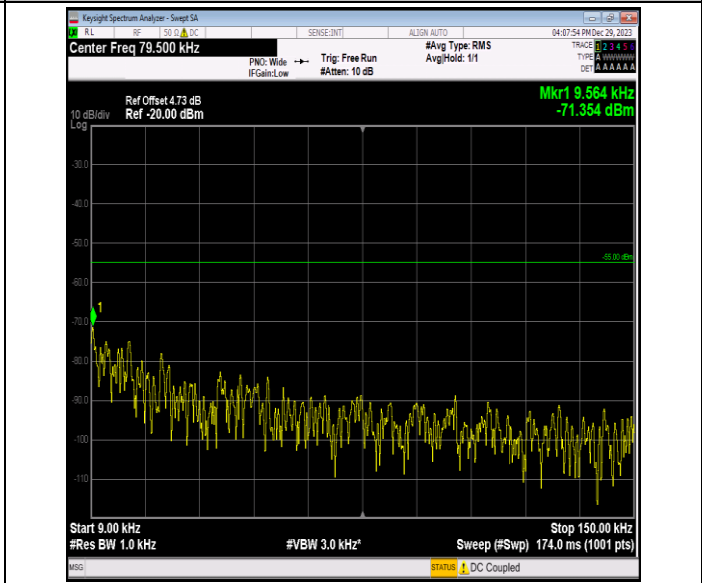

Band7_5MHz_64QAM_20775_1RB#0_1000~20000_1000~20000

Band7_5MHz_64QAM_21100_1RB#0_0.009~0.15_0.009~0.15