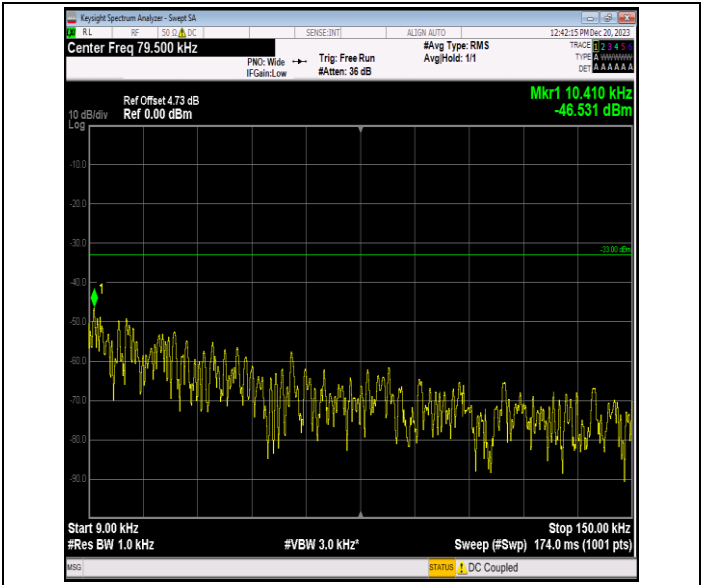

Band5_10MHz_QPSK_20525_1RB#0_0.009~0.15_0.009~0.1
5