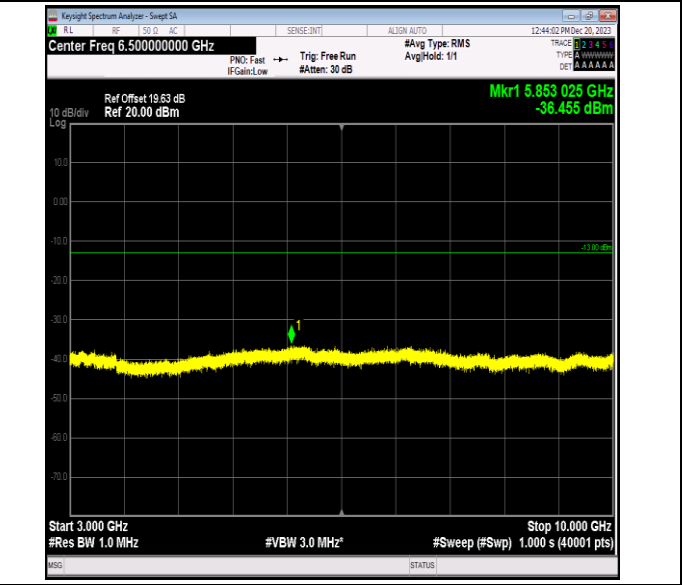

Band5_10MHz_16QAM_20525_1RB#0_30~1000_30~1000

Band5_10MHz_16QAM_20525_1RB#0_3000~10000_3000~1

00

0000