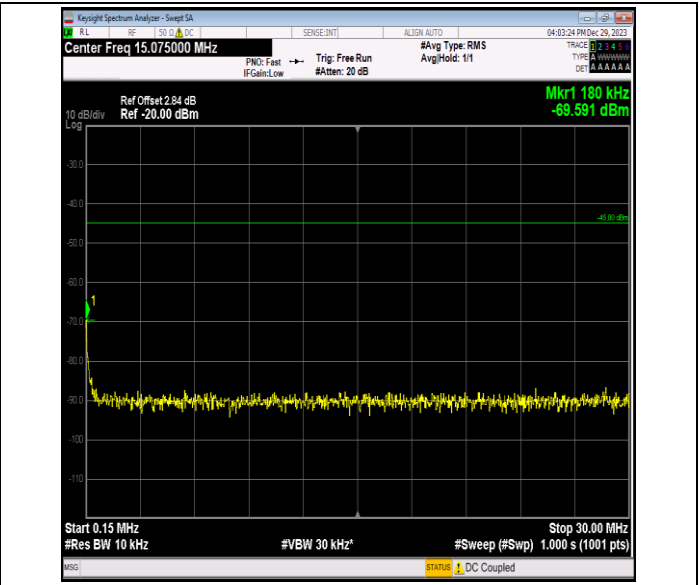

Band7_5MHz_QPSK_20775_1RB#0_0.15~30_0.15~30