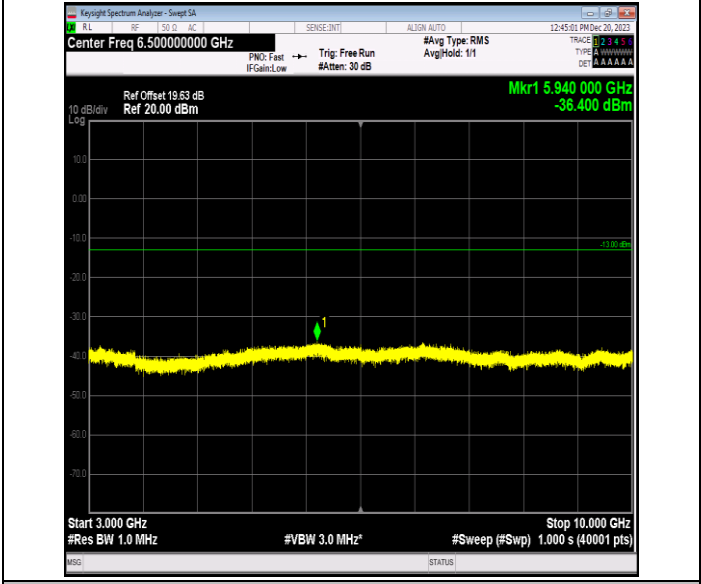

Band5_10MHz_64QAM_20525_1RB#0_30~1000_30~1000

Band5_10MHz_64QAM_20525_1RB#0_3000~10000_3000~10000