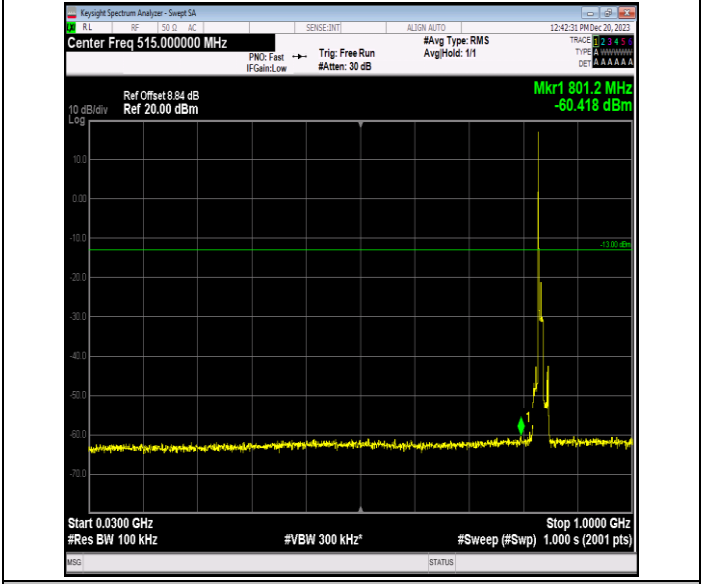

Band5_10MHz_QPSK_20525_1RB#0_0.009~0.15_0.009~0.1
5

Band5_10MHz_QPSK_20525_1RB#0_30~1000_30~1000