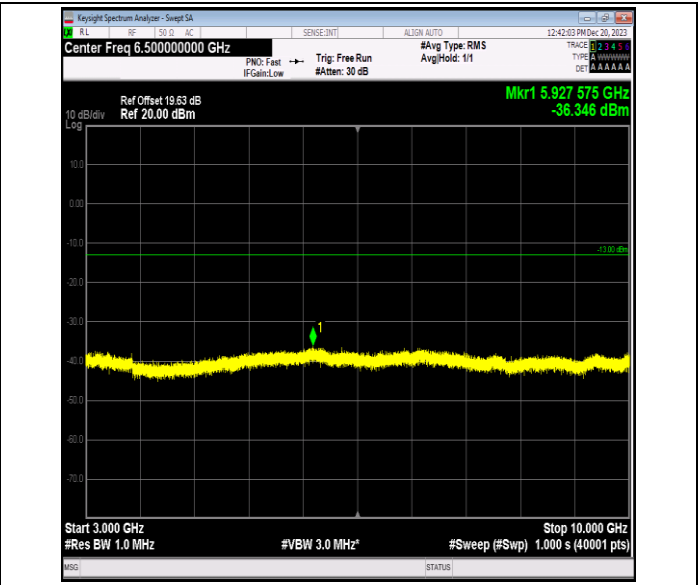

Band5_10MHz_64QAM_20450_1RB#0_30~1000_30~1000

Band5_10MHz_64QAM_20450_1RB#0_3000~10000_3000~1
0000