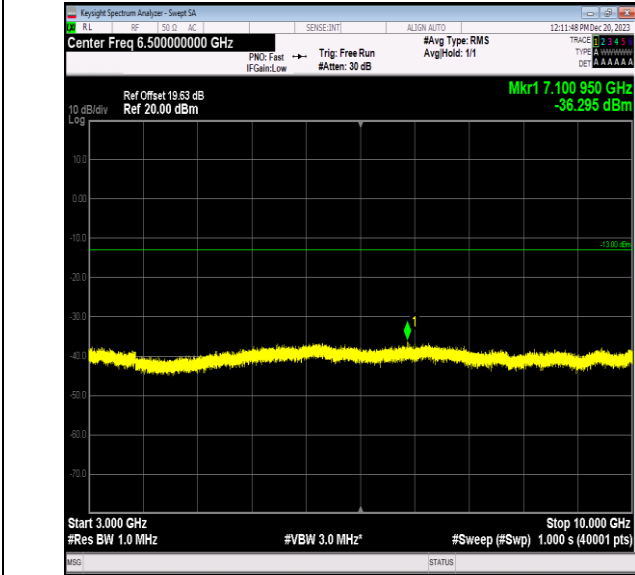

Band5_5MHz_64QAM_20625_1RB#0_30~1000_30~1000

Band5_5MHz_64QAM_20625_1RB#0_3000~10000_3000~10000
000