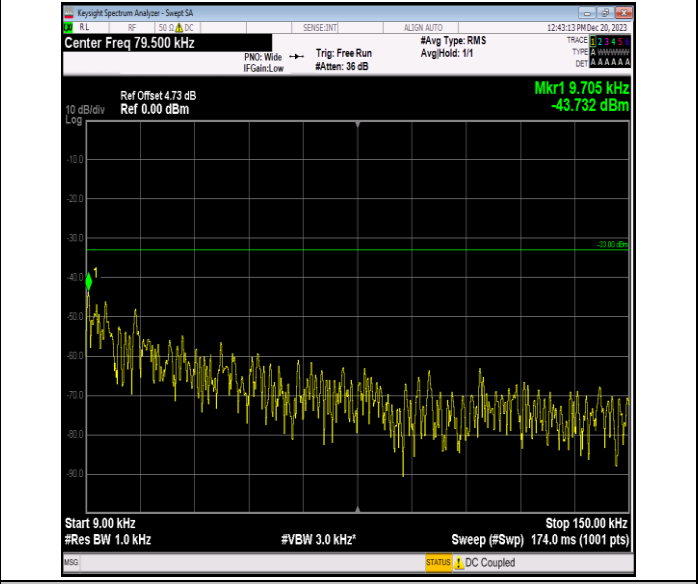

Band5_10MHz_16QAM_20450_1RB#0_1000~3000_1000~3000

Band5_10MHz_16QAM_20525_1RB#0_0.009~0.15_0.009~0.15