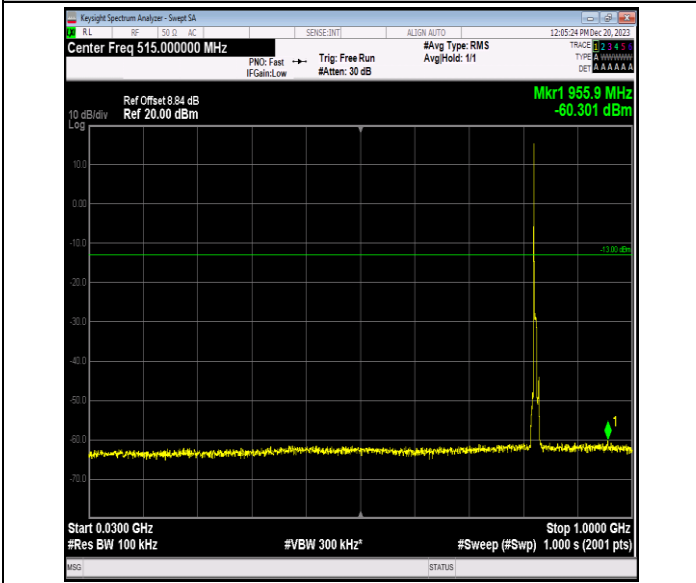

Band5_5MHz_64QAM_20425_1RB#0_0.009~0.15_0.009~0.1
5

Band5_5MHz_64QAM_20425_1RB#0_30~1000_30~1000