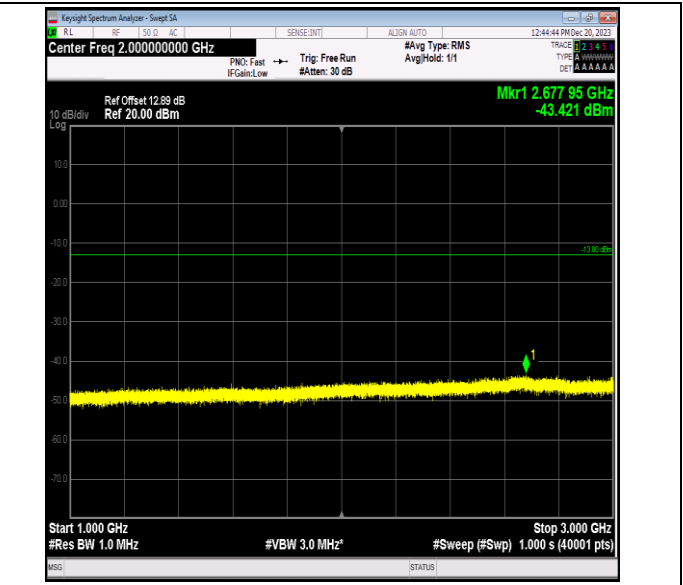

Band5_10MHz_64QAM_20525_1RB#0_0.15~30_0.15~30

Band5_10MHz_64QAM_20525_1RB#0_1000~3000_1000~3000