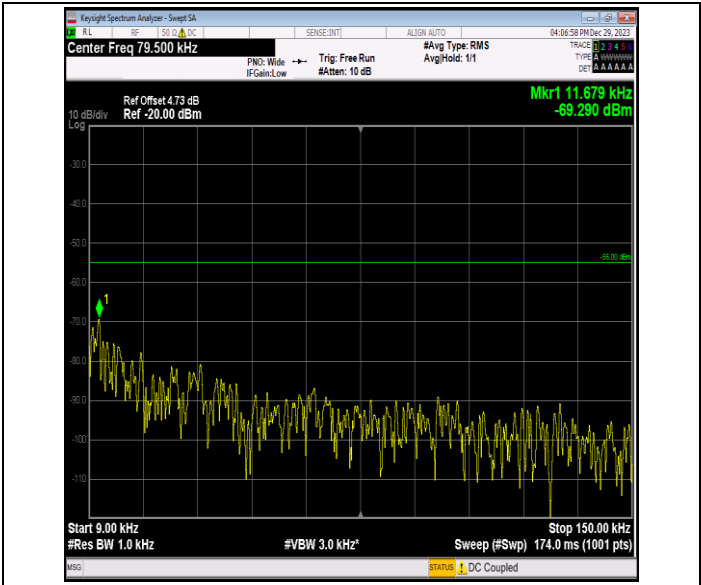

Band7_5MHz_16QAM_20775_1RB#0_1000~20000_1000~20000

Band7_5MHz_16QAM_21100_1RB#0_0.009~0.15_0.009~0.1
5