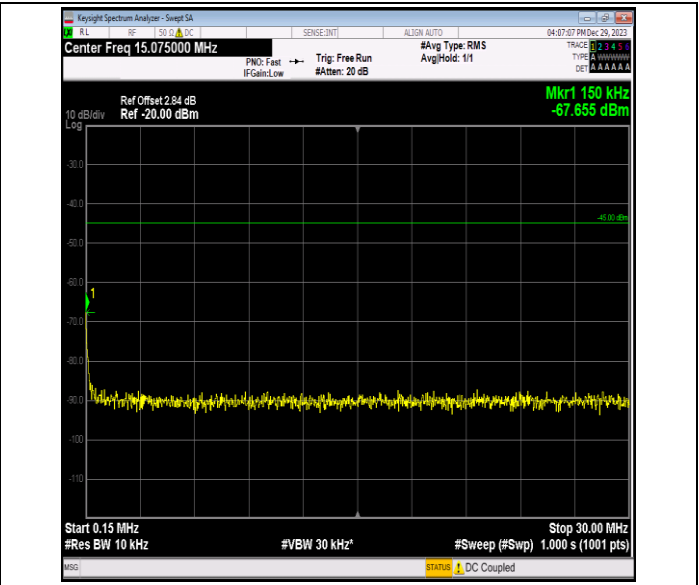

Band7_5MHz_16QAM_20775_1RB#0_20000~27000_20000~27000

Band7_5MHz_16QAM_21100_1RB#0_0.15~30_0.15~30