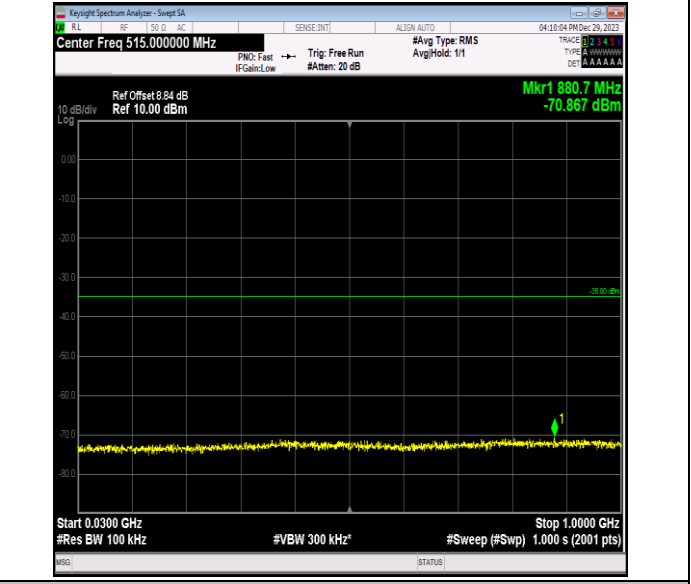

Band7_5MHz_16QAM_21425_1RB#0_0.009~0.15_0.009~0.15

Band7_5MHz_16QAM_21425_1RB#0_30~1000_30~1000