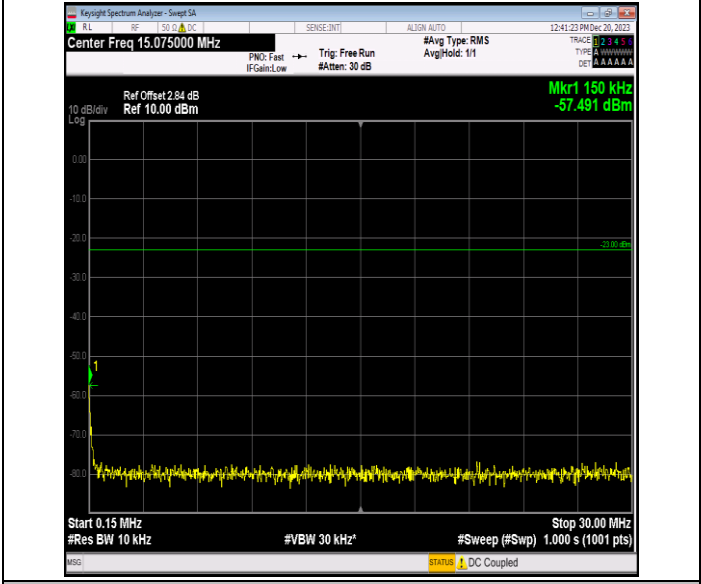

Band5_10MHz_16QAM_20600_1RB#0_3000~10000_3000~10000
0000

Band5_10MHz_64QAM_20450_1RB#0_0.15~30_0.15~30