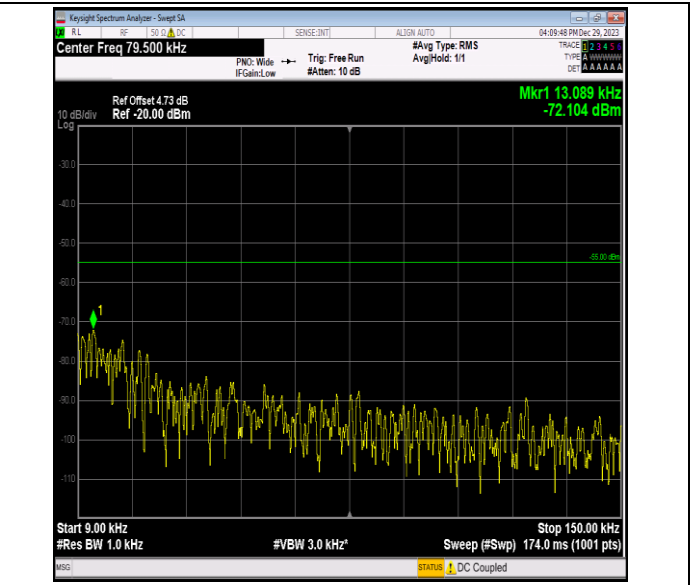

Band7_5MHz_16QAM_21100_1RB#0_1000~20000_1000~20000

Band7_5MHz_16QAM_21425_1RB#0_0.009~0.15_0.009~0.15