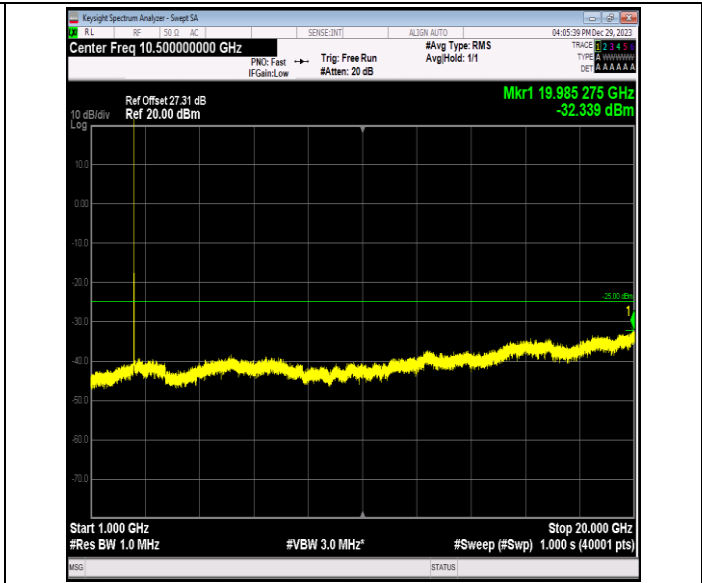

Band7\_5MHz\_16QAM\_21425\_1RB#0\_1000~20000\_1000~20000

Band7\_5MHz\_16QAM\_21425\_1RB#0\_20000~27000\_20000~27000

Band7\_5MHz\_64QAM\_20775\_1RB#0\_0.009~0.15\_0.009~0.1

Band7\_5MHz\_64QAM\_20775\_1RB#0\_0.15~30\_0.15~30