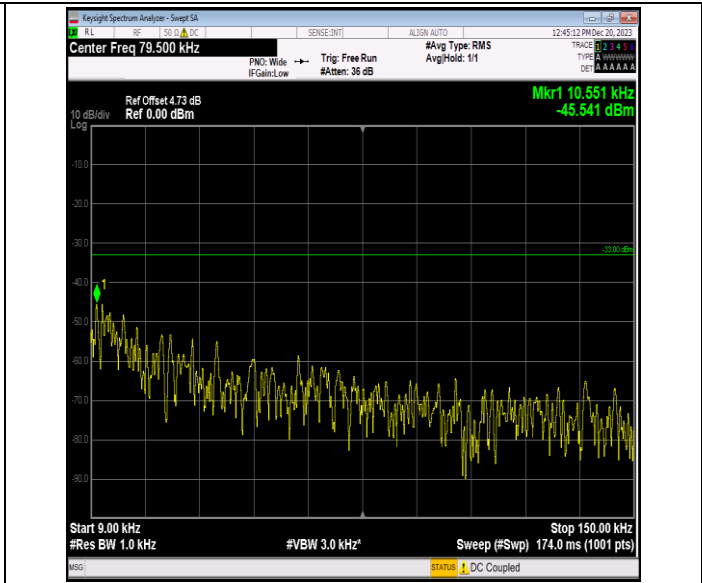

0

000

Band5\_10MHz\_QPSK\_20525\_1RB#0\_0.009~0.15\_0.009~0.1  
 5

Band5\_10MHz\_QPSK\_20525\_1RB#0\_0.15~30\_0.15~30

Band5\_10MHz\_QPSK\_20525\_1RB#0\_30~1000\_30~1000

Band5\_10MHz\_QPSK\_20525\_1RB#0\_1000~3000\_1000~300  
 0