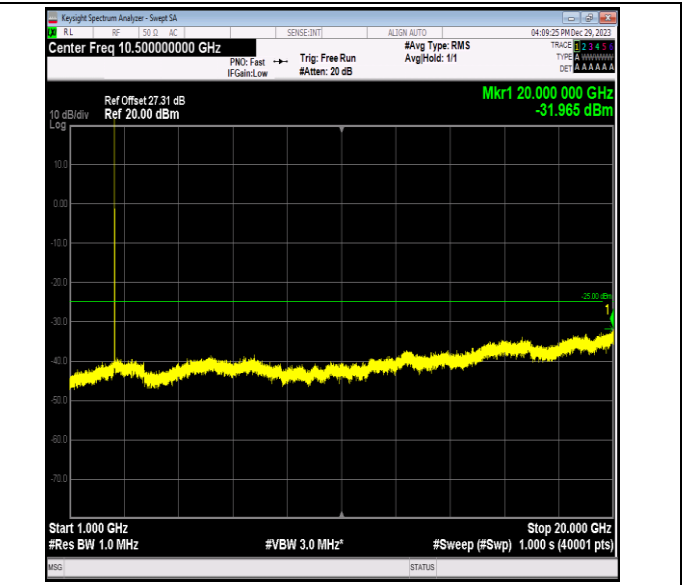

Band7_5MHz_QPSK_21425_1RB#0_0.15~30_0.15~30

Band7_5MHz_QPSK_21425_1RB#0_1000~20000_1000~2000
00