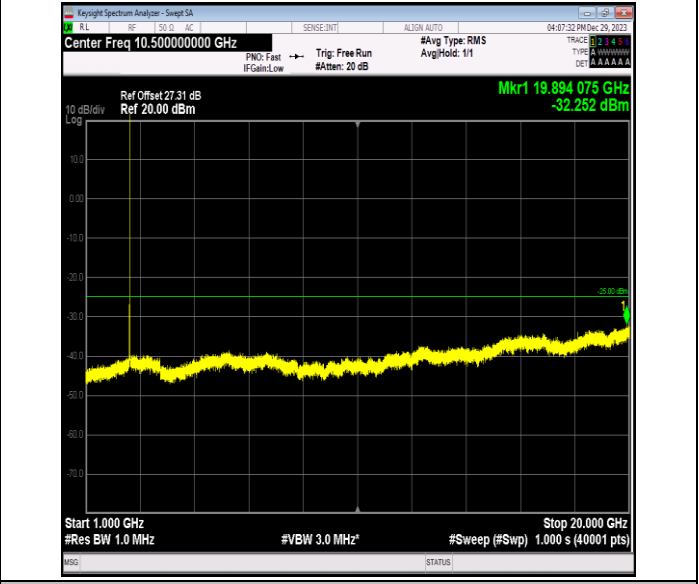

Band7_5MHz_16QAM_21100_1RB#0_0.15~30_0.15~30

Band7_5MHz_16QAM_21100_1RB#0_1000~20000_1000~20000