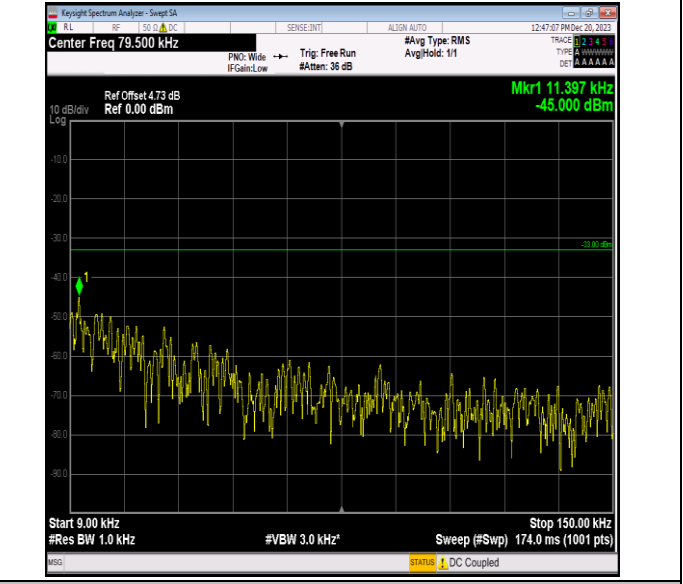

Band5_10MHz_64QAM_20525_1RB#0_1000~3000_1000~3000

Band5_10MHz_64QAM_20600_1RB#0_0.009~0.15_0.009~0.15