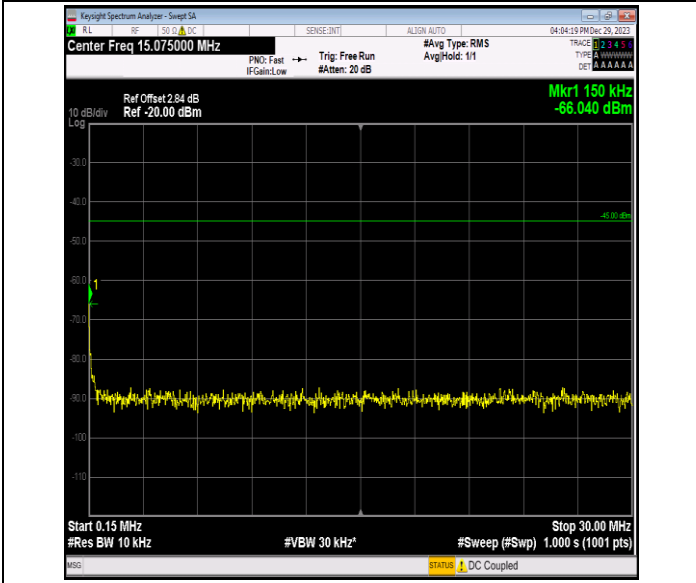

Band7_5MHz_QPSK_21425_1RB#0_20000~27000_20000~27000
7000

Band7_5MHz_16QAM_20775_1RB#0_0.15~30_0.15~30