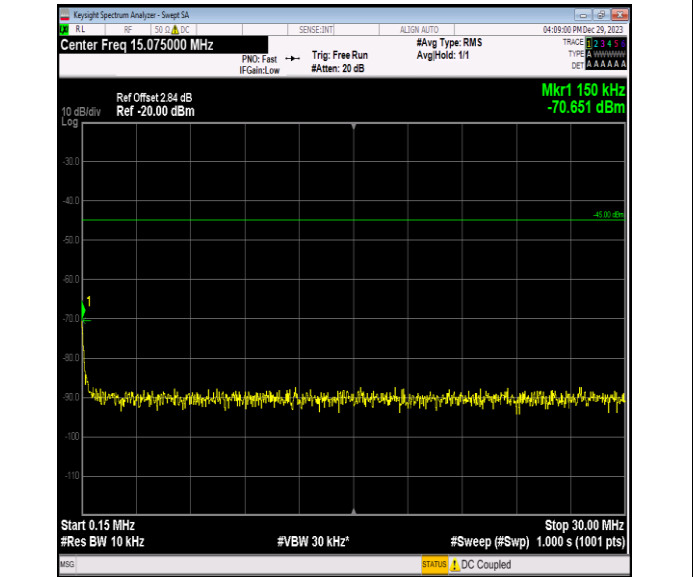

Band7_5MHz_QPSK_21100_1RB#0_20000~27000_20000~2
7000

Band7_5MHz_QPSK_21425_1RB#0_0.15~30_0.15~30