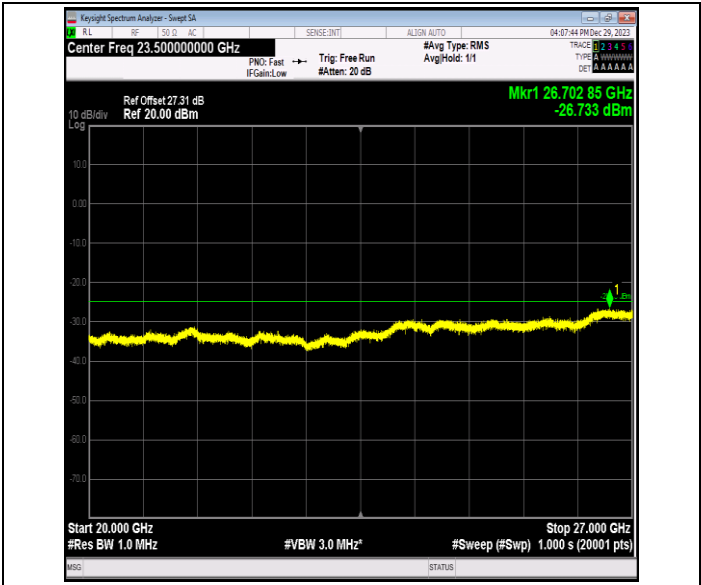

Band7_5MHz_16QAM_21100_1RB#0_30~1000_30~1000

Band7_5MHz_16QAM_21100_1RB#0_20000~27000_20000~27000