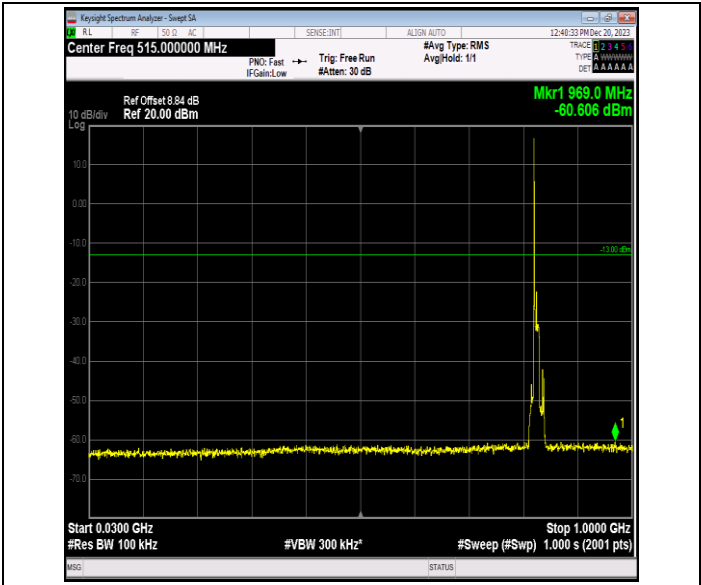

Band5_10MHz_16QAM_20450_1RB#0_0.009~0.15_0.009~0.
15

Band5_10MHz_16QAM_20450_1RB#0_30~1000_30~1000