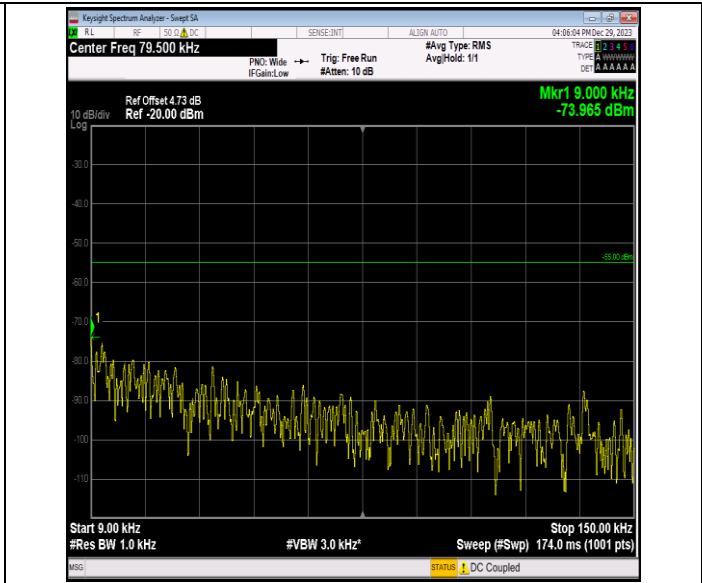

Band7_5MHz_QPSK_21100_1RB#0_0.009~0.15_0.009~0.15