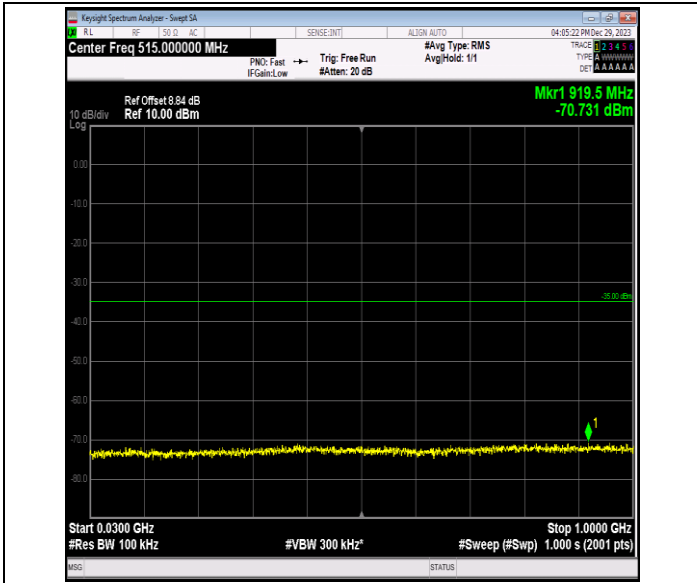

Band7\_5MHz\_16QAM\_21425\_1RB#0\_1000~20000\_1000~20000

Band7\_5MHz\_16QAM\_21425\_1RB#0\_20000~27000\_20000~27000

Band7\_5MHz\_64QAM\_20775\_1RB#0\_0.009~0.15\_0.009~0.1

Band7\_5MHz\_64QAM\_20775\_1RB#0\_0.15~30\_0.15~30