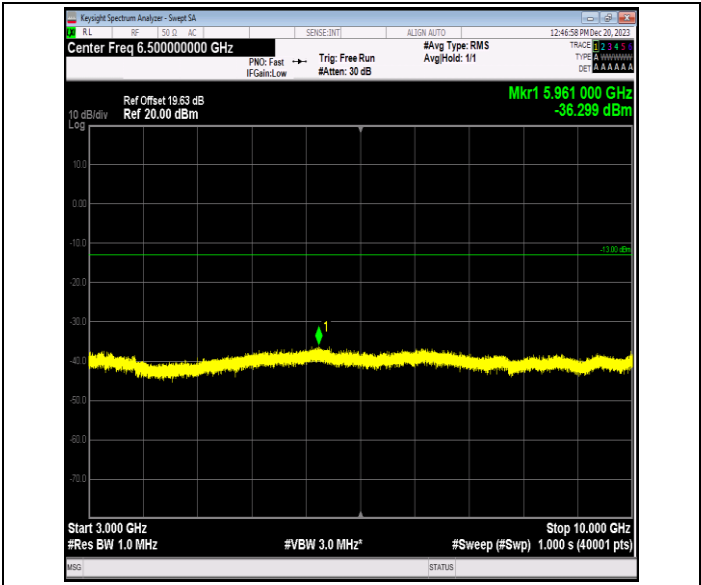

00

0000

Band5\_10MHz\_16QAM\_20600\_1RB#0\_0.009~0.15\_0.009~0.15  
 15

Band5\_10MHz\_16QAM\_20600\_1RB#0\_0.15~30\_0.15~30

Band5\_10MHz\_16QAM\_20600\_1RB#0\_30~1000\_30~1000

Band5\_10MHz\_16QAM\_20600\_1RB#0\_1000~3000\_1000~3000  
 00