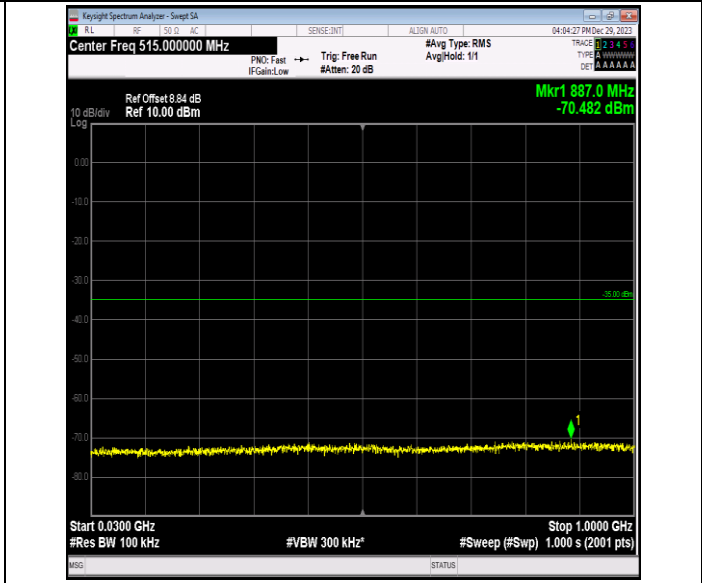

Band7_5MHz_16QAM_20775_1RB#0_0.009~0.15_0.009~0.1
5

Band7_5MHz_16QAM_20775_1RB#0_30~1000_30~1000