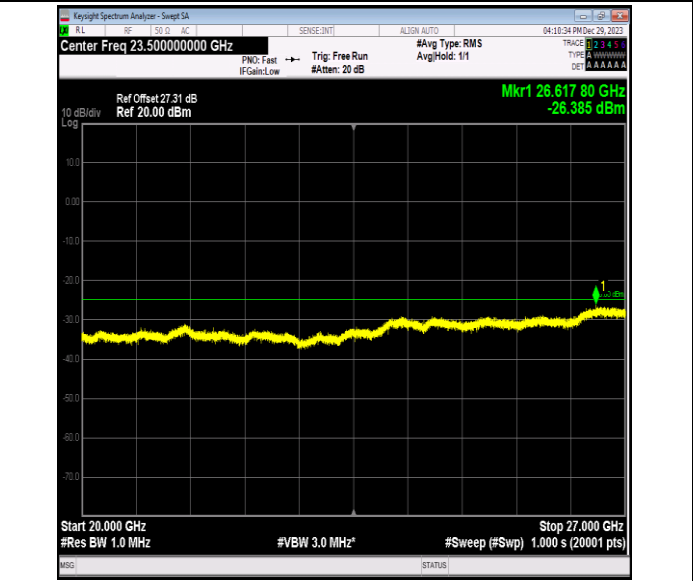

Band7_5MHz_16QAM_21425_1RB#0_30~1000_30~1000

Band7_5MHz_16QAM_21425_1RB#0_20000~27000_20000~27000