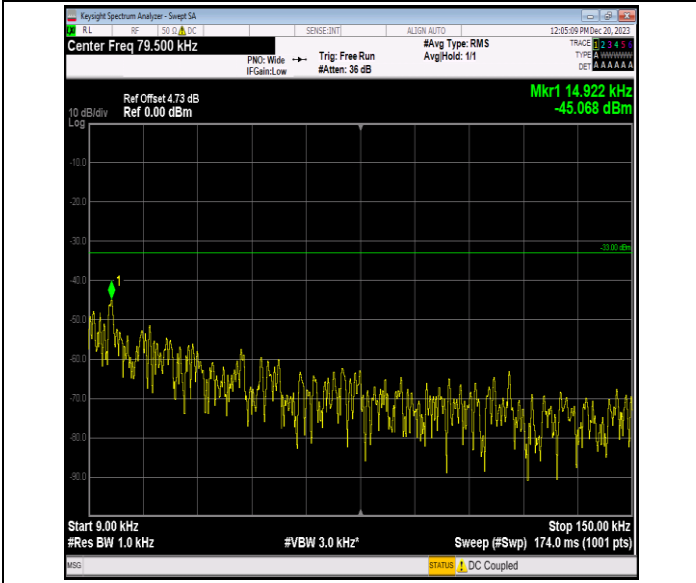

Band5_5MHz_64QAM_20425_1RB#0_0.009~0.15_0.009~0.1
5