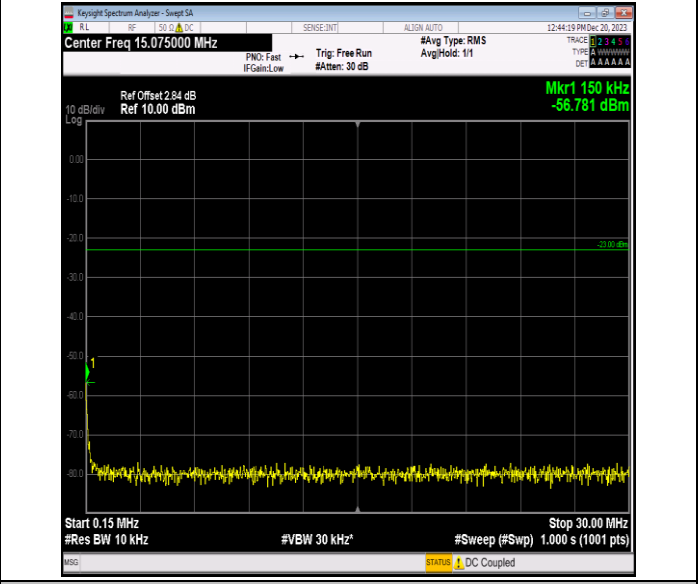

Band5_10MHz_64QAM_20450_1RB#0_3000~10000_3000~1
0000

Band5_10MHz_64QAM_20525_1RB#0_0.15~30_0.15~30