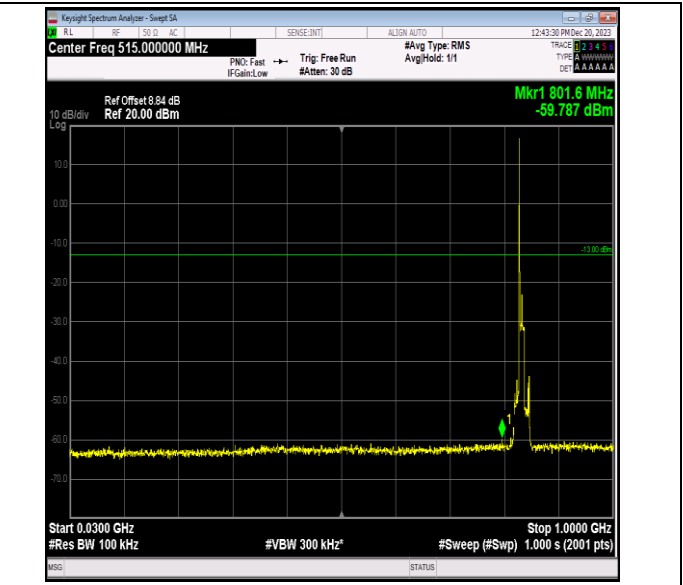

Band5_10MHz_16QAM_20525_1RB#0_0.009~0.15_0.009~0.15

Band5_10MHz_16QAM_20525_1RB#0_30~1000_30~1000