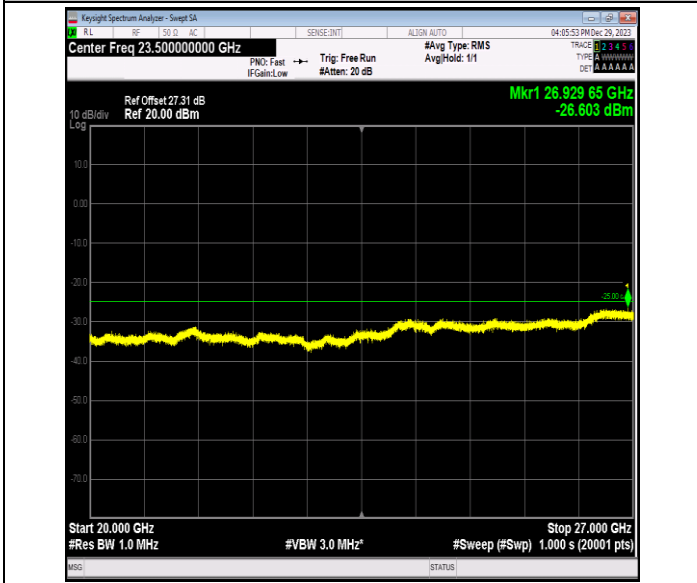

Band7_5MHz_64QAM_20775_1RB#0_30~1000_30~1000

Band7_5MHz_64QAM_20775_1RB#0_20000~27000_20000~27000