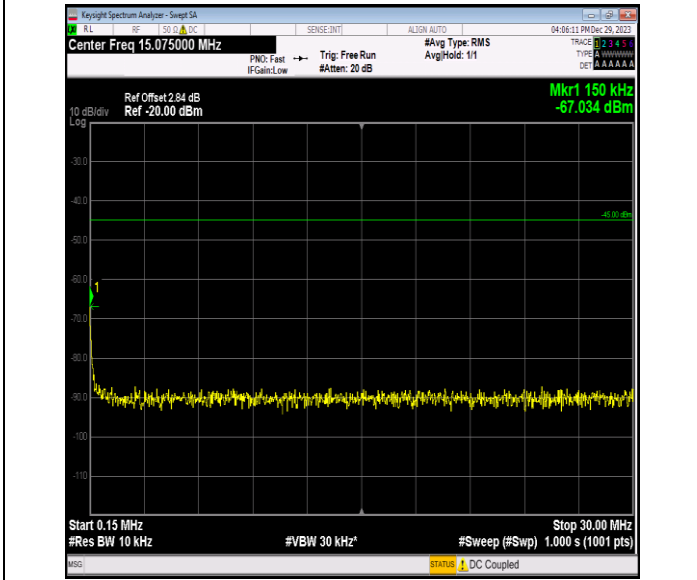

Band7_5MHz_QPSK_20775_1RB#0_20000~27000_20000~27000

Band7_5MHz_QPSK_21100_1RB#0_0.15~30_0.15~30