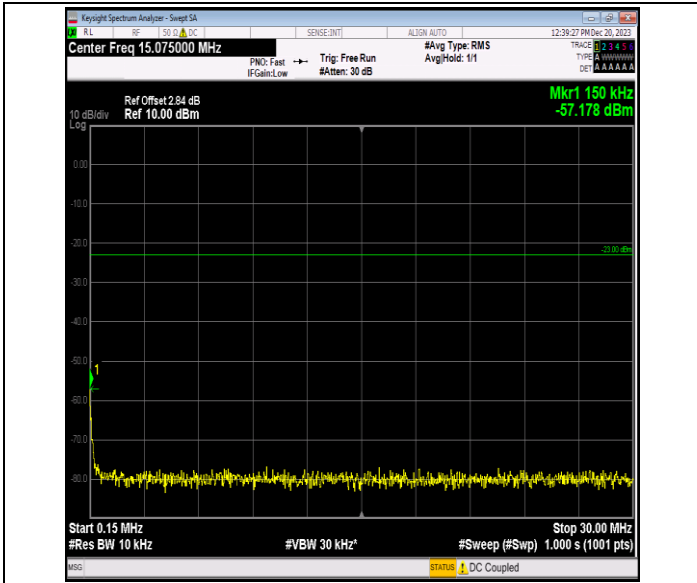

Band5_5MHz_64QAM_20625_1RB#0_3000~10000_3000~10000
000

Band5_10MHz_QPSK_20450_1RB#0_0.009~0.15_0.009~0.1
5

Band5_10MHz_QPSK_20450_1RB#0_0.15~30_0.15~30