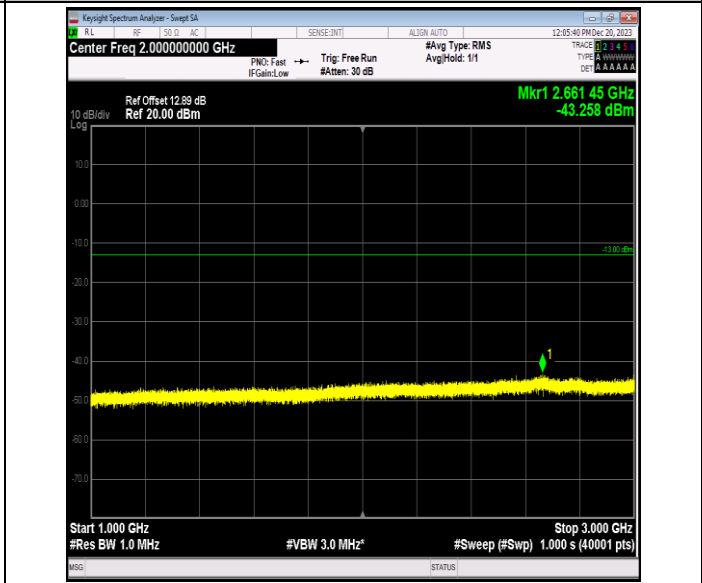

Band5_5MHz_64QAM_20425_1RB#0_0.15~30_0.15~30

Band5_5MHz_64QAM_20425_1RB#0_1000~3000_1000~300
0