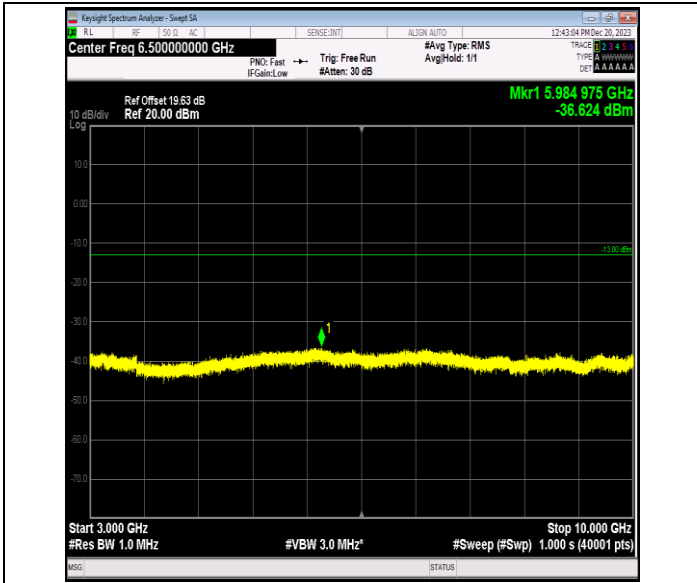

0

000

Band5\_10MHz\_QPSK\_20525\_1RB#0\_0.009~0.15\_0.009~0.1  
 5

Band5\_10MHz\_QPSK\_20525\_1RB#0\_0.15~30\_0.15~30

Band5\_10MHz\_QPSK\_20525\_1RB#0\_30~1000\_30~1000

Band5\_10MHz\_QPSK\_20525\_1RB#0\_1000~3000\_1000~300  
 0