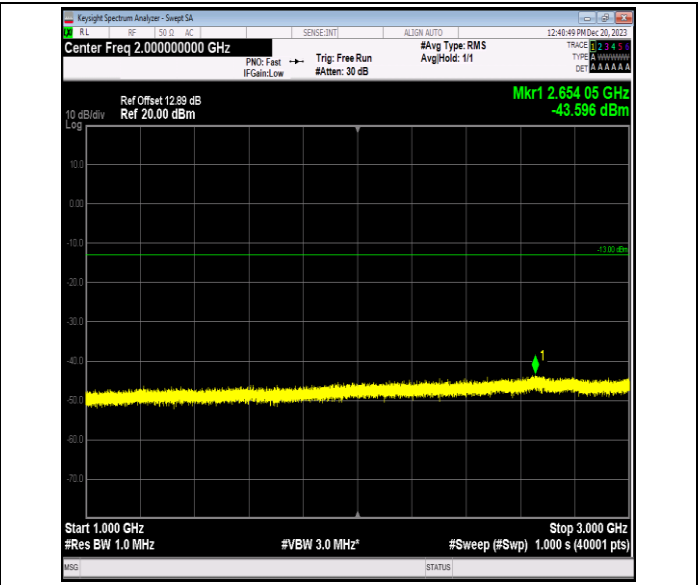

Band5_10MHz_16QAM_20450_1RB#0_0.15~30_0.15~30

Band5_10MHz_16QAM_20450_1RB#0_1000~3000_1000~3000