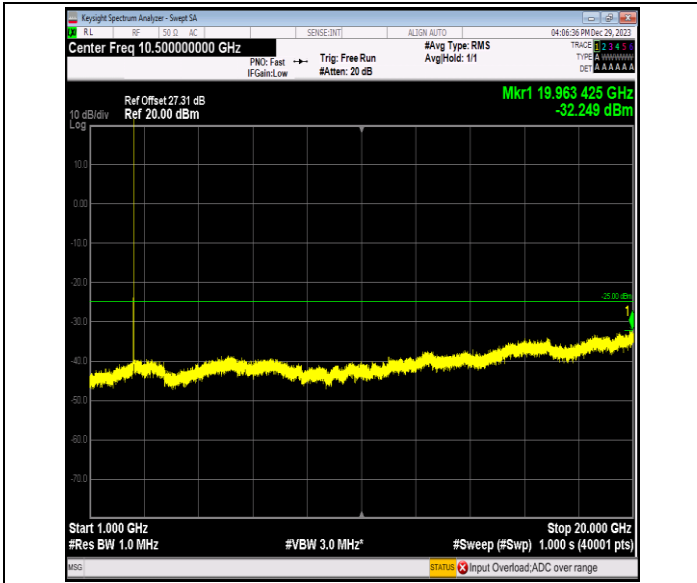

00

Band7\_5MHz\_QPSK\_20775\_1RB#0\_20000~27000\_20000~27000

Band7\_5MHz\_QPSK\_21100\_1RB#0\_0.009~0.15\_0.009~0.15

Band7\_5MHz\_QPSK\_21100\_1RB#0\_0.15~30\_0.15~30

Band7\_5MHz\_QPSK\_21100\_1RB#0\_30~1000\_30~1000