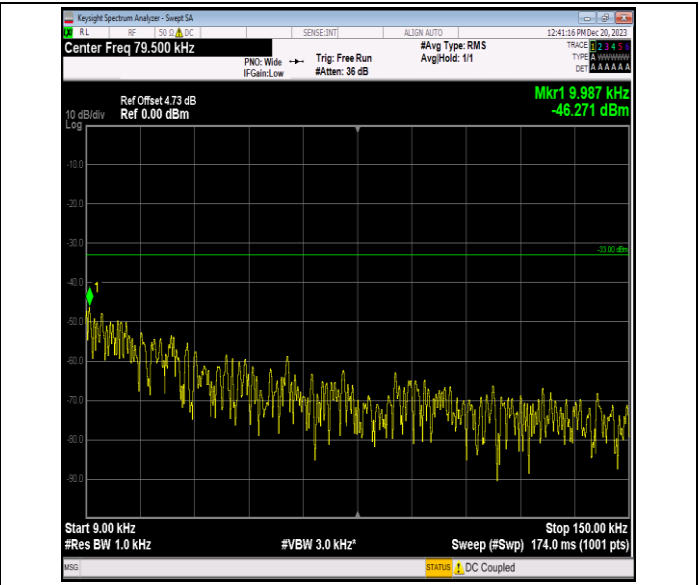

00

0000

Band5\_10MHz\_16QAM\_20600\_1RB#0\_0.009~0.15\_0.009~0.15  
 15

Band5\_10MHz\_16QAM\_20600\_1RB#0\_0.15~30\_0.15~30

Band5\_10MHz\_16QAM\_20600\_1RB#0\_30~1000\_30~1000

Band5\_10MHz\_16QAM\_20600\_1RB#0\_1000~3000\_1000~3000  
 00