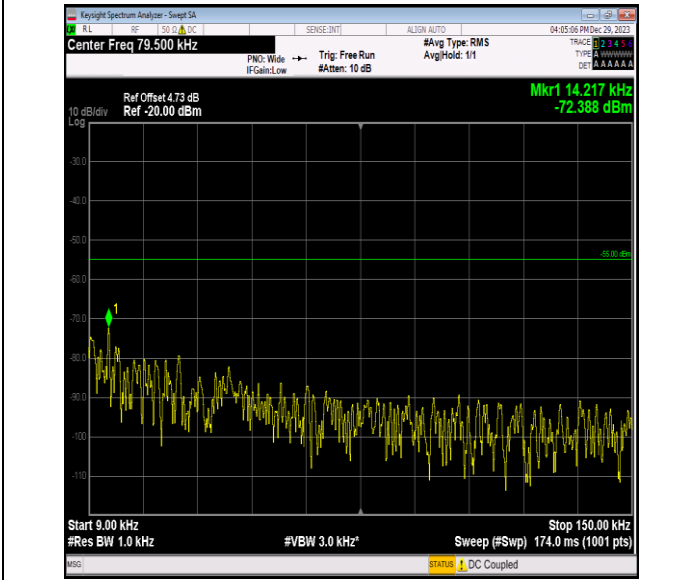

Band7_5MHz_16QAM_21425_1RB#0_1000~20000_1000~20000

Band7_5MHz_64QAM_20775_1RB#0_0.009~0.15_0.009~0.1