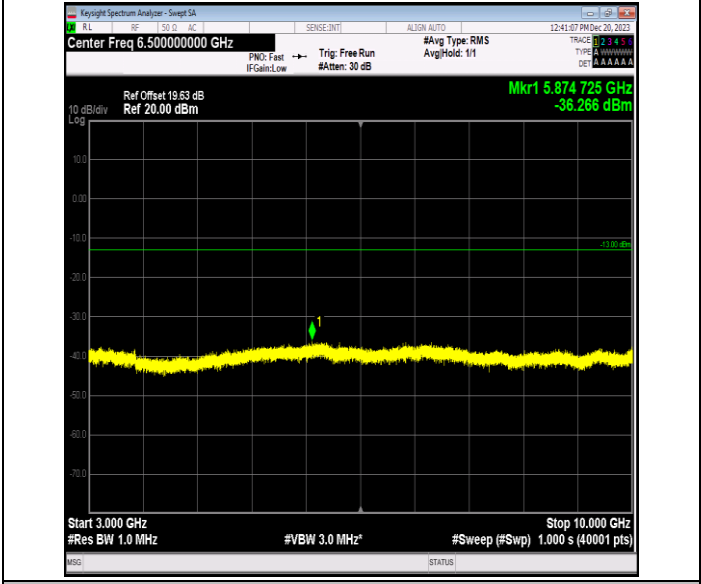

Band5_10MHz_16QAM_20450_1RB#0_30~1000_30~1000

Band5_10MHz_16QAM_20450_1RB#0_3000~10000_3000~10000