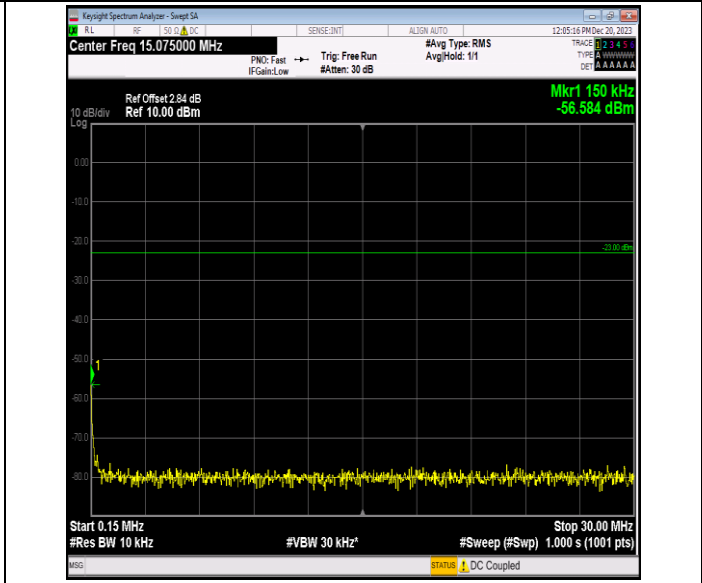

Band5_5MHz_64QAM_20425_1RB#0_0.15~30_0.15~30