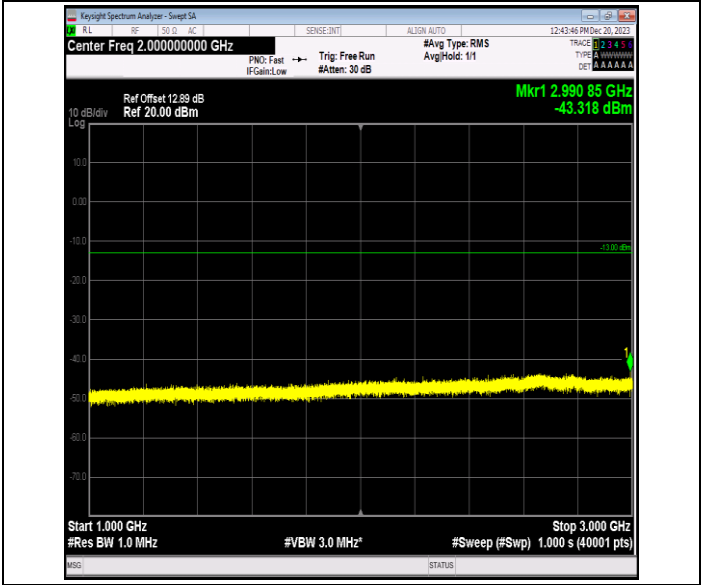

Band5_10MHz_16QAM_20525_1RB#0_0.15~30_0.15~30

Band5_10MHz_16QAM_20525_1RB#0_1000~3000_1000~30

00

0000