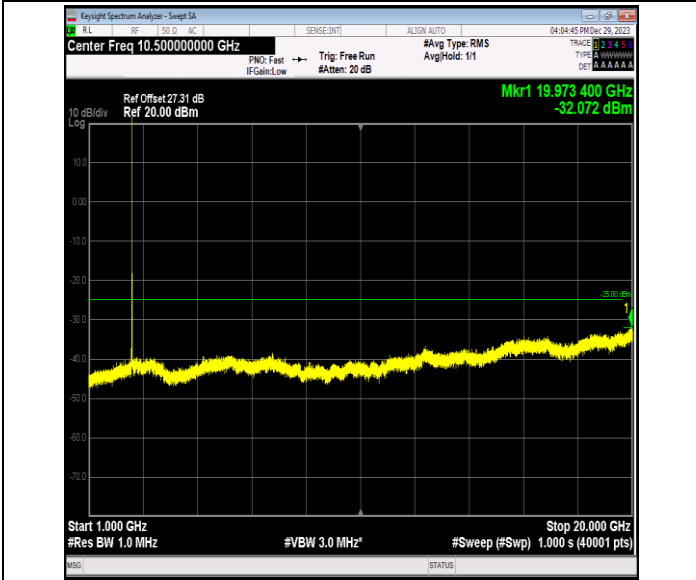

Band7_5MHz_16QAM_20775_1RB#0_0.15~30_0.15~30

Band7_5MHz_16QAM_20775_1RB#0_1000~20000_1000~20000