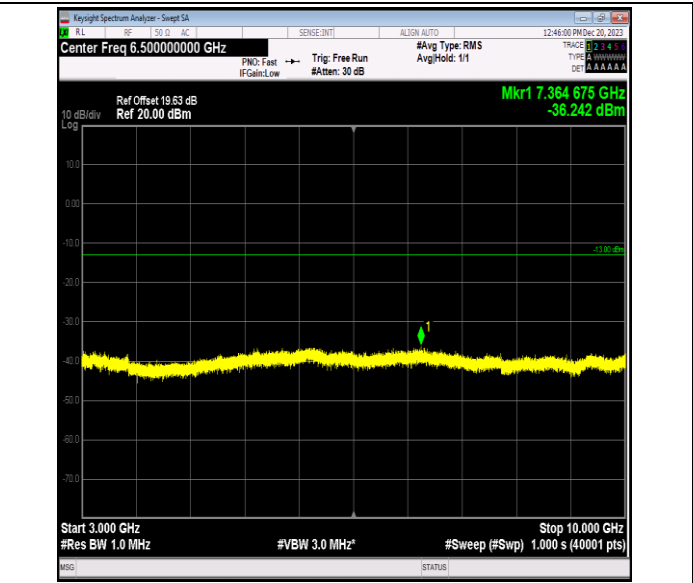

Band5\_10MHz\_QPSK\_20525\_1RB#0\_3000~10000\_3000~10  
000

Band5\_10MHz\_QPSK\_20600\_1RB#0\_0.009~0.15\_0.009~0.1  
5

Band5\_10MHz\_QPSK\_20600\_1RB#0\_0.15~30\_0.15~30

Band5\_10MHz\_QPSK\_20600\_1RB#0\_30~1000\_30~1000