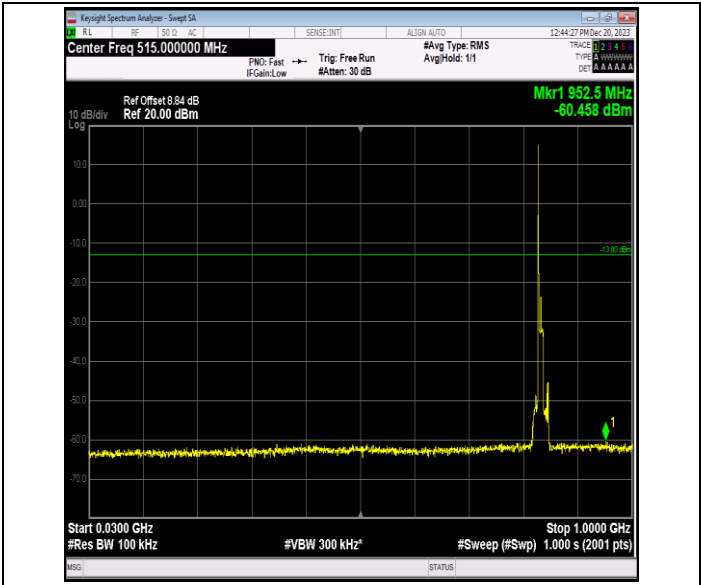

Band5_10MHz_64QAM_20525_1RB#0_0.009~0.15_0.009~0.
15

Band5_10MHz_64QAM_20525_1RB#0_30~1000_30~1000