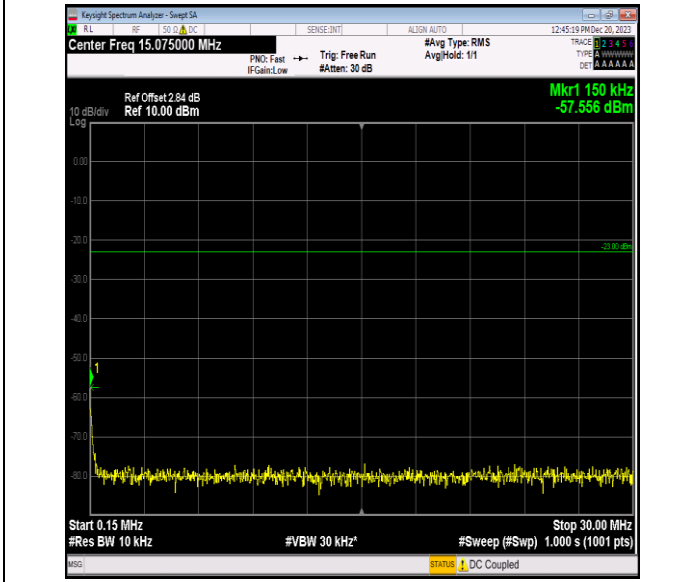

Band5_10MHz_QPSK_20525_1RB#0_3000~10000_3000~10
000

Band5_10MHz_QPSK_20600_1RB#0_0.15~30_0.15~30