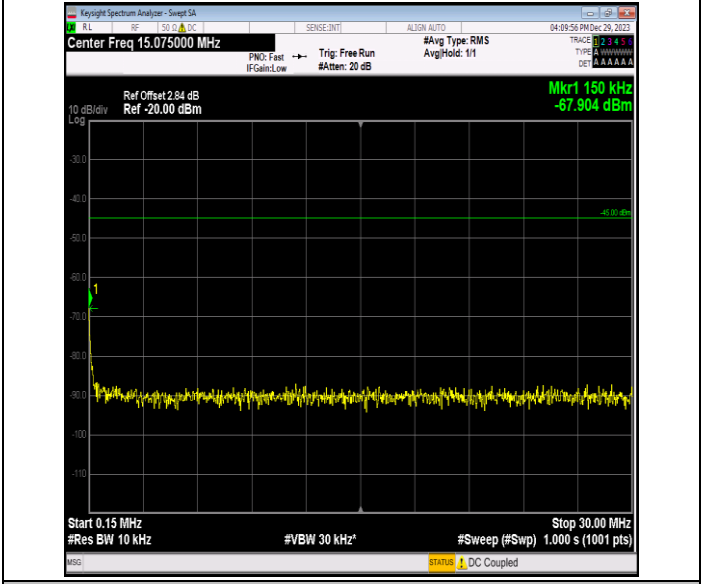

Band7_5MHz_16QAM_21100_1RB#0_20000~27000_20000~27000

Band7_5MHz_16QAM_21425_1RB#0_0.15~30_0.15~30