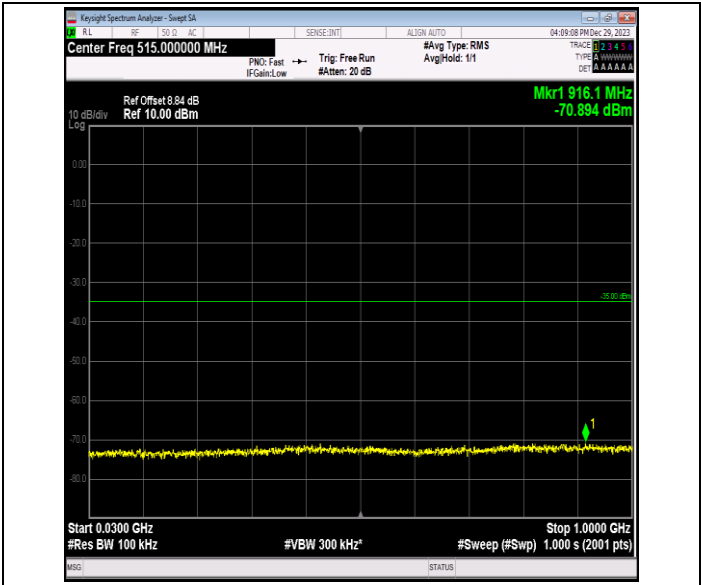

Band7_5MHz_QPSK_21425_1RB#0_0.009~0.15_0.009~0.15

Band7_5MHz_QPSK_21425_1RB#0_30~1000_30~1000