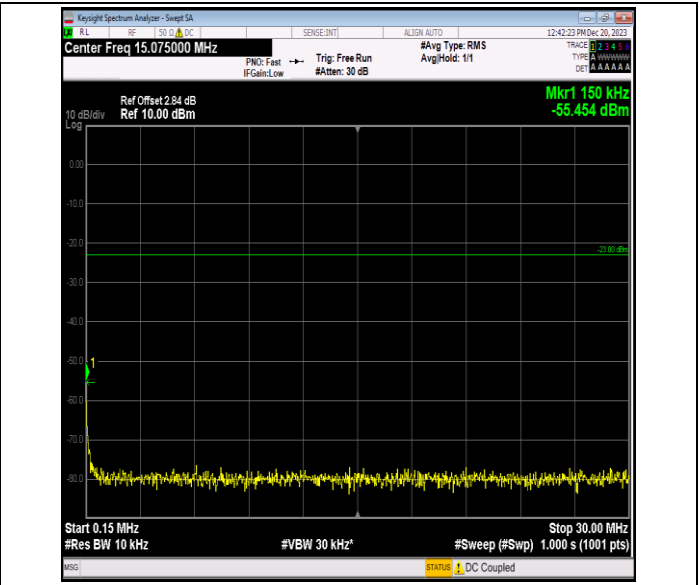

Band5_10MHz_QPSK_20525_1RB#0_0.15~30_0.15~30