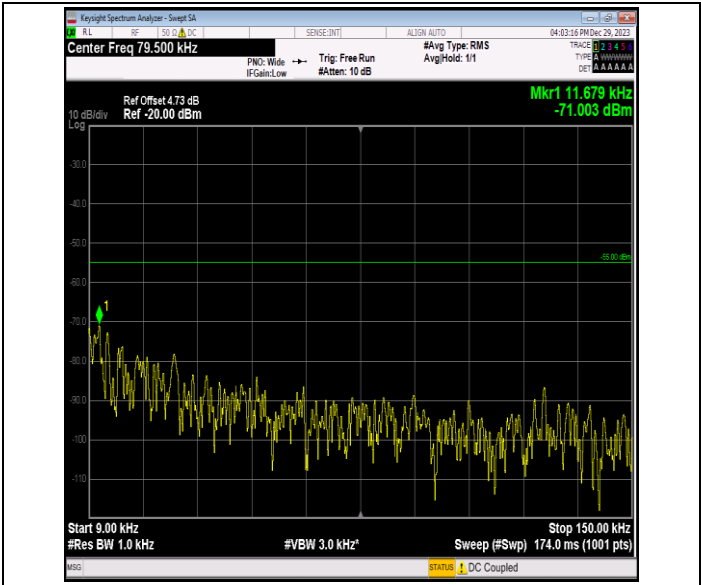

Band7_5MHz_QPSK_20775_1RB#0_0.009~0.15_0.009~0.15