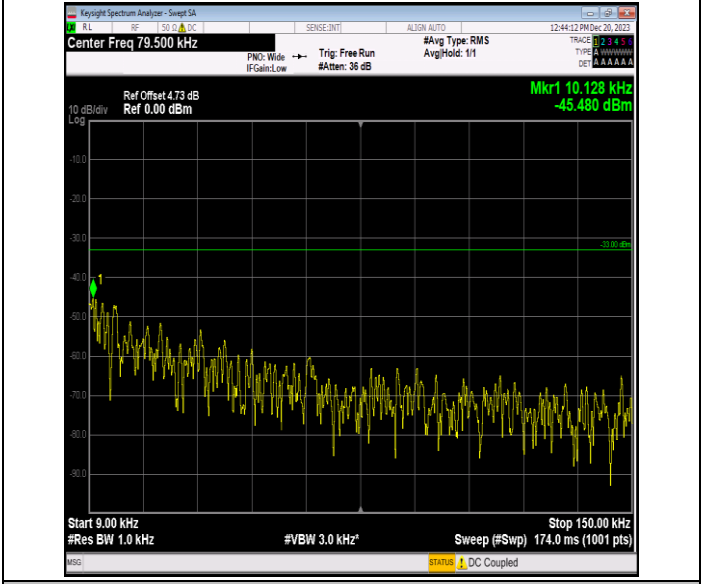

Band5_10MHz_64QAM_20450_1RB#0_1000~3000_1000~30
00

Band5_10MHz_64QAM_20525_1RB#0_0.009~0.15_0.009~0.
15