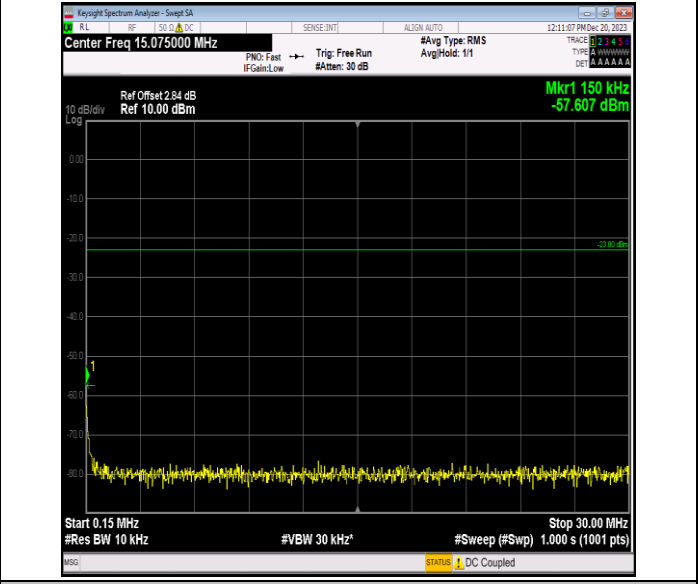

Band5_5MHz_64QAM_20525_1RB#0_3000~10000_3000~10000
000

Band5_5MHz_64QAM_20625_1RB#0_0.15~30_0.15~30