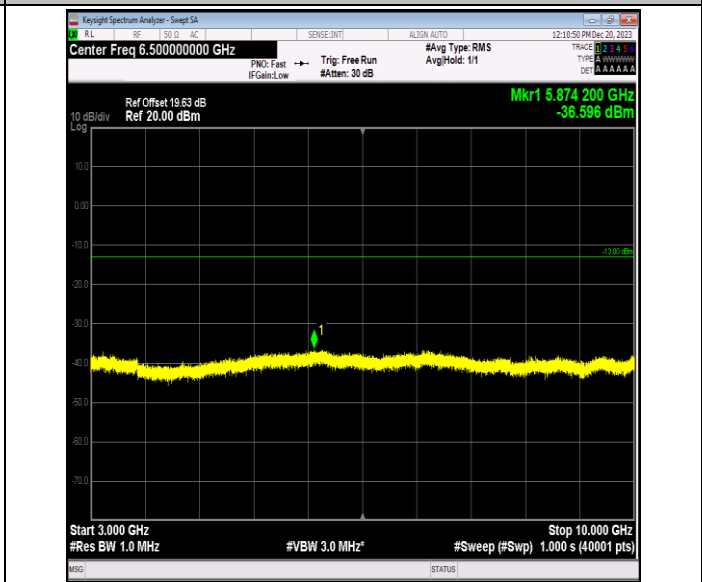

Band5\_5MHz\_16QAM\_20625\_1RB#0\_0.15~30\_0.15~30

Band5\_5MHz\_16QAM\_20625\_1RB#0\_30~1000\_30~1000

Band5\_5MHz\_16QAM\_20625\_1RB#0\_1000~3000\_1000~300

Band5\_5MHz\_16QAM\_20625\_1RB#0\_3000~10000\_3000~10