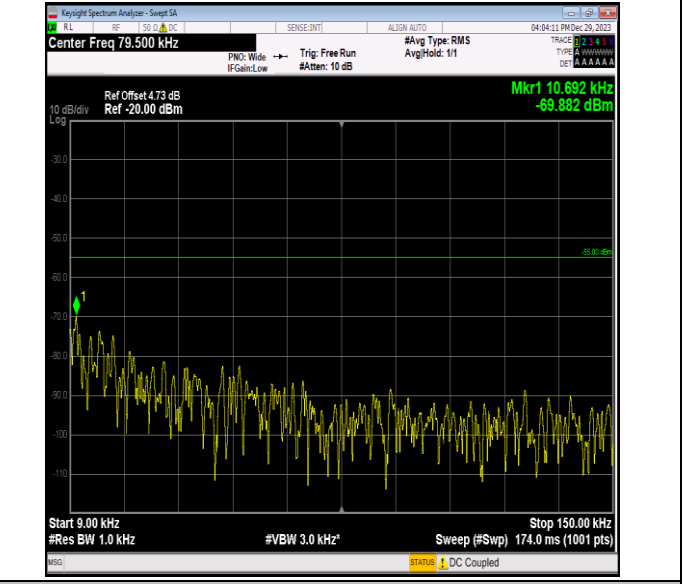

Band7_5MHz_QPSK_21425_1RB#0_1000~20000_1000~2000
00

Band7_5MHz_16QAM_20775_1RB#0_0.009~0.15_0.009~0.1
5