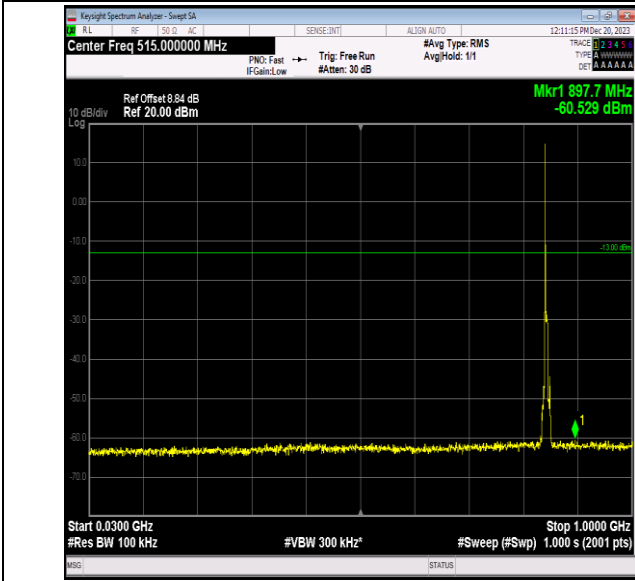

Band5_5MHz_64QAM_20625_1RB#0_0.009~0.15_0.009~0.15
5

Band5_5MHz_64QAM_20625_1RB#0_30~1000_30~1000