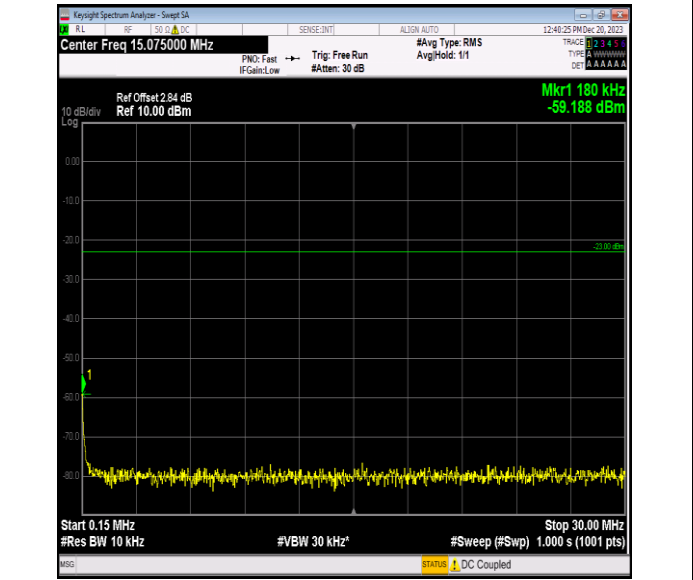

Band5_10MHz_QPSK_20600_1RB#0_3000~10000_3000~10
000

Band5_10MHz_16QAM_20450_1RB#0_0.15~30_0.15~30