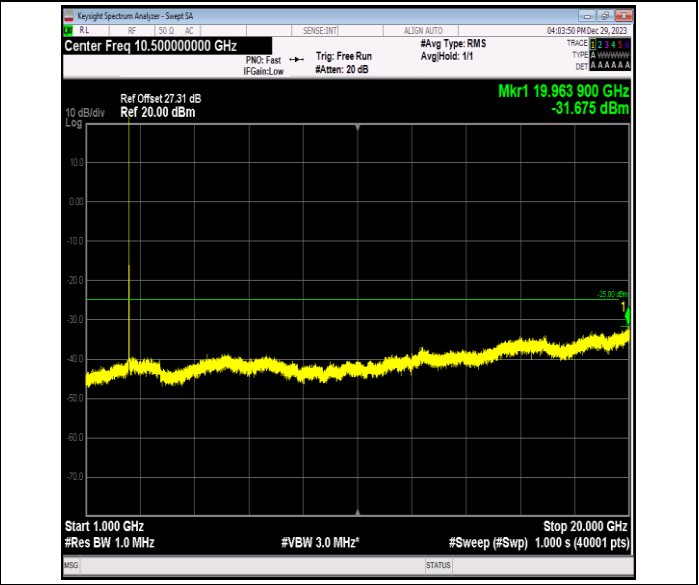

00

0000

Band7\_5MHz\_QPSK\_20775\_1RB#0\_0.009~0.15\_0.009~0.15

Band7\_5MHz\_QPSK\_20775\_1RB#0\_0.15~30\_0.15~30

Band7\_5MHz\_QPSK\_20775\_1RB#0\_30~1000\_30~1000

Band7\_5MHz\_QPSK\_20775\_1RB#0\_1000~20000\_1000~20000