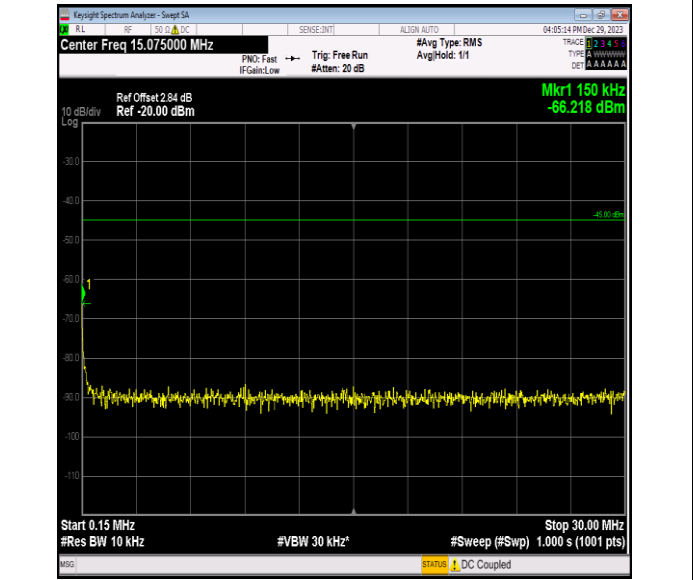

Band7_5MHz_16QAM_21425_1RB#0_20000~27000_20000~27000

Band7_5MHz_64QAM_20775_1RB#0_0.15~30_0.15~30