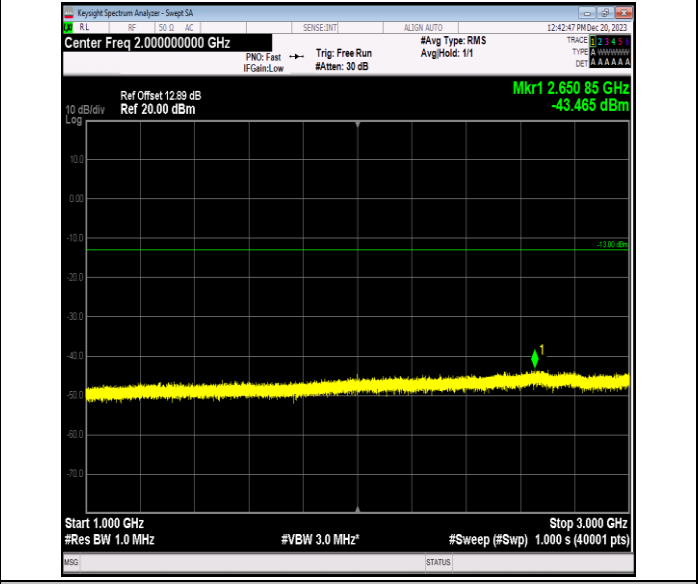

Band5_10MHz_QPSK_20525_1RB#0_0.15~30_0.15~30

Band5_10MHz_QPSK_20525_1RB#0_1000~3000_1000~300
0