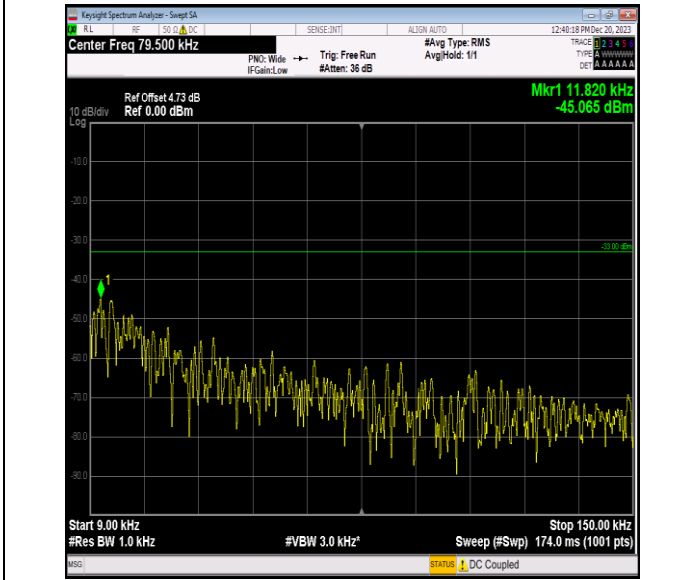

Band5_10MHz_QPSK_20600_1RB#0_1000~3000_1000~300
0

Band5_10MHz_16QAM_20450_1RB#0_0.009~0.15_0.009~0.
15