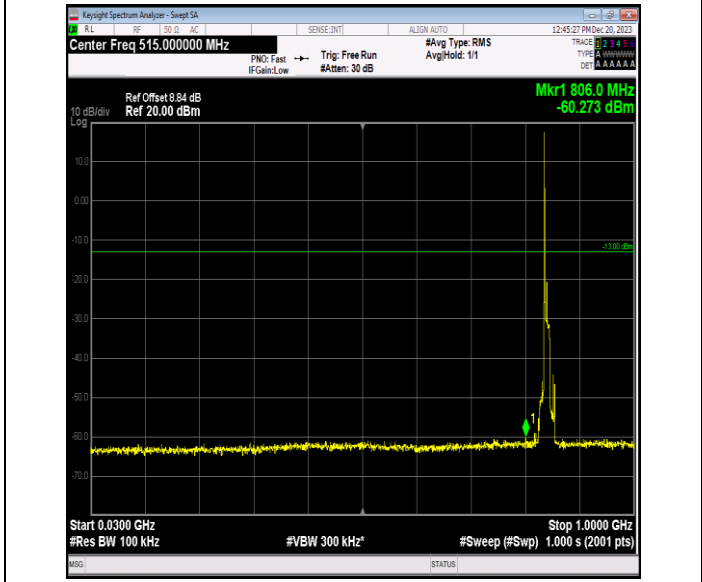

Band5_10MHz_QPSK_20600_1RB#0_0.009~0.15_0.009~0.1
5

Band5_10MHz_QPSK_20600_1RB#0_30~1000_30~1000