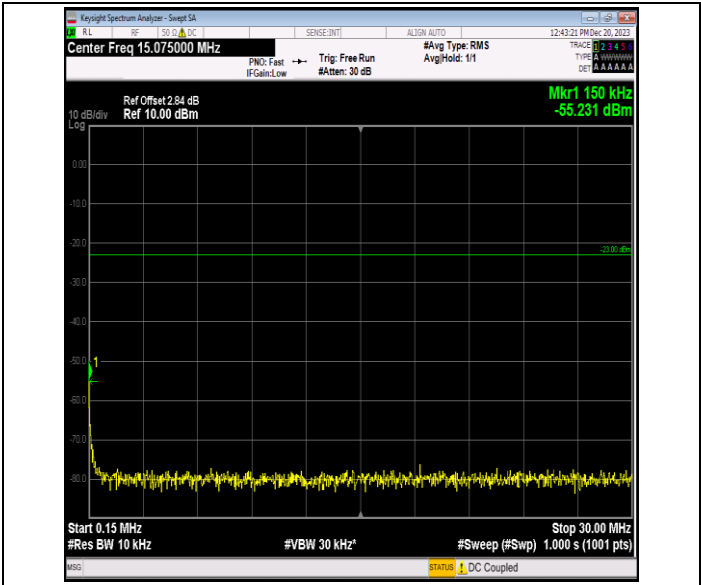

Band5_10MHz_16QAM_20450_1RB#0_3000~10000_3000~10000

Band5_10MHz_16QAM_20525_1RB#0_0.15~30_0.15~30