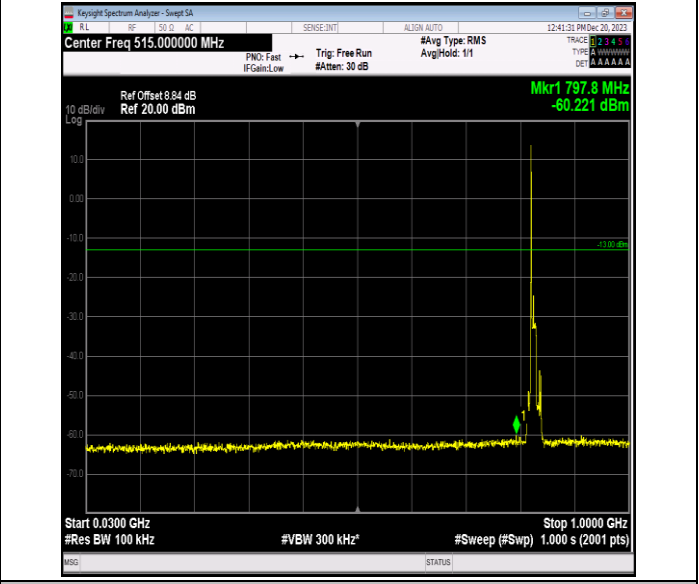

Band5_10MHz_64QAM_20450_1RB#0_0.009~0.15_0.009~0.15
15

Band5_10MHz_64QAM_20450_1RB#0_30~1000_30~1000