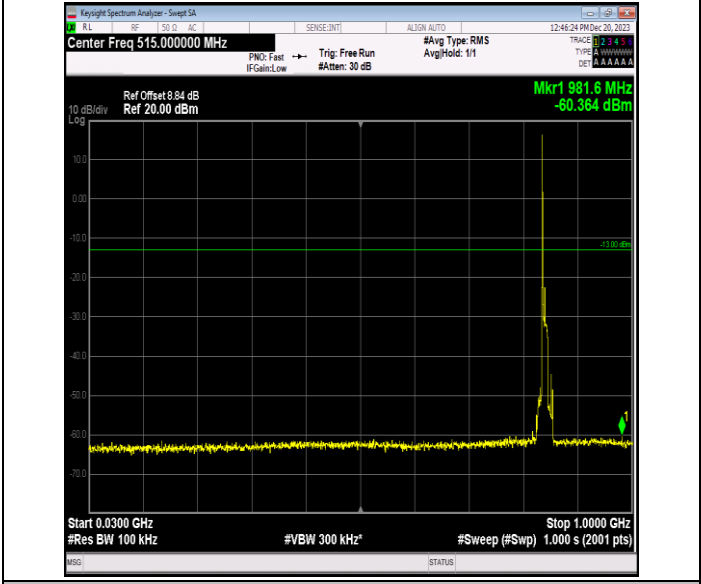

Band5_10MHz_16QAM_20600_1RB#0_0.009~0.15_0.009~0.15
15

Band5_10MHz_16QAM_20600_1RB#0_30~1000_30~1000