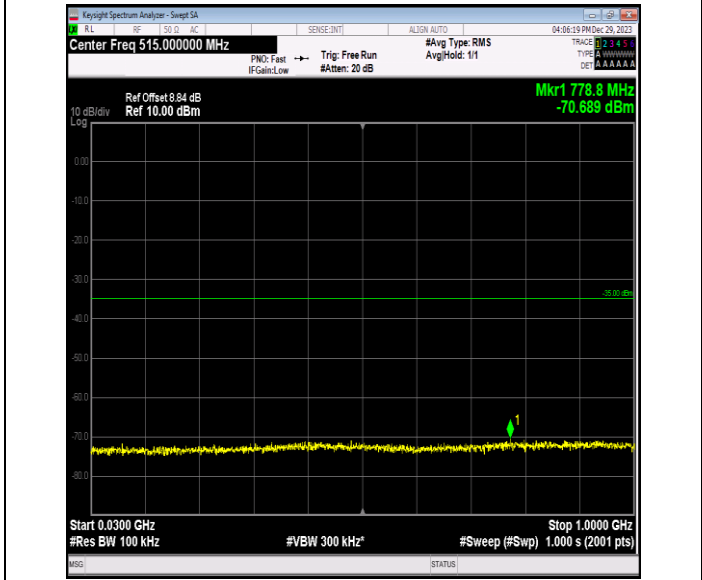

Band7_5MHz_QPSK_21100_1RB#0_0.009~0.15_0.009~0.15

Band7_5MHz_QPSK_21100_1RB#0_30~1000_30~1000