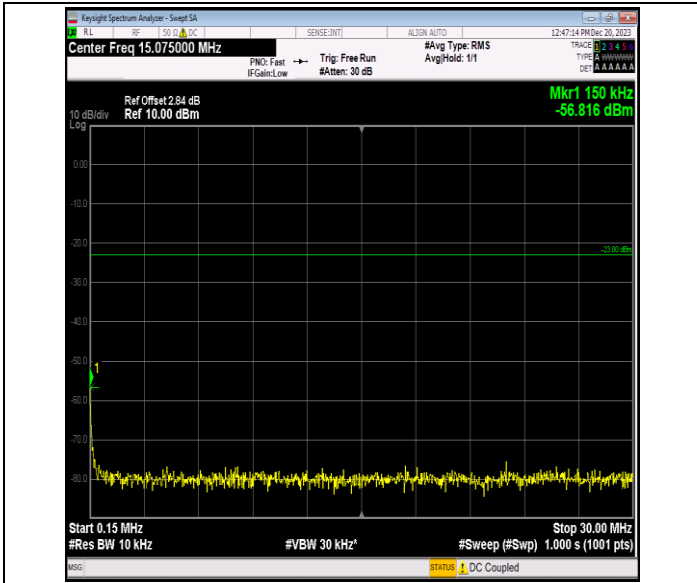

Band5_10MHz_64QAM_20525_1RB#0_3000~10000_3000~10000

Band5_10MHz_64QAM_20600_1RB#0_0.15~30.0.15~30