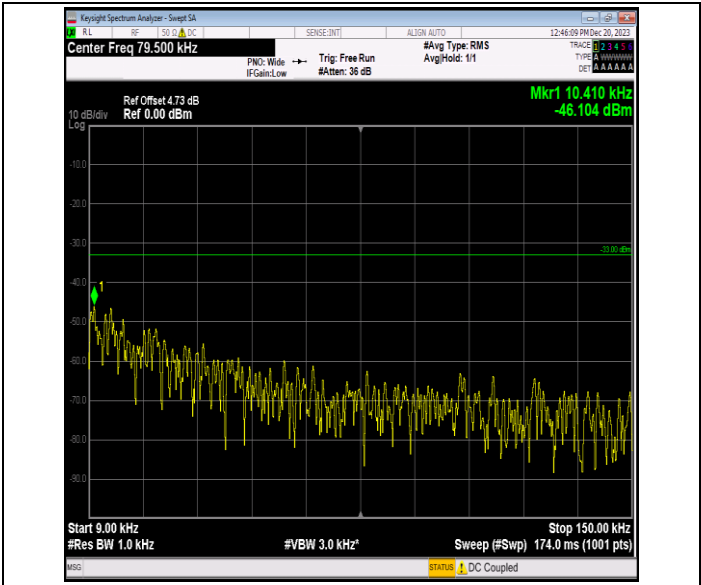

Band5_10MHz_16QAM_20600_1RB#0_0.009~0.15_0.009~0.15
15