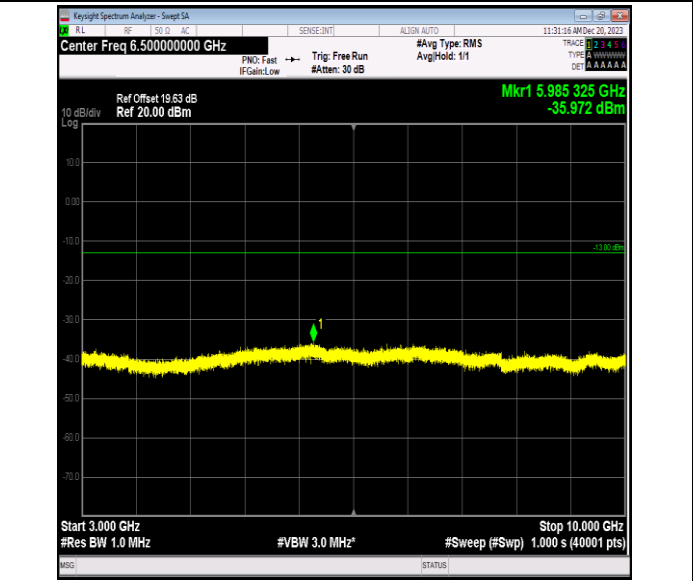

Band5_3MHz_16QAM_20525_1RB#0_3000~10000_3000~10
000