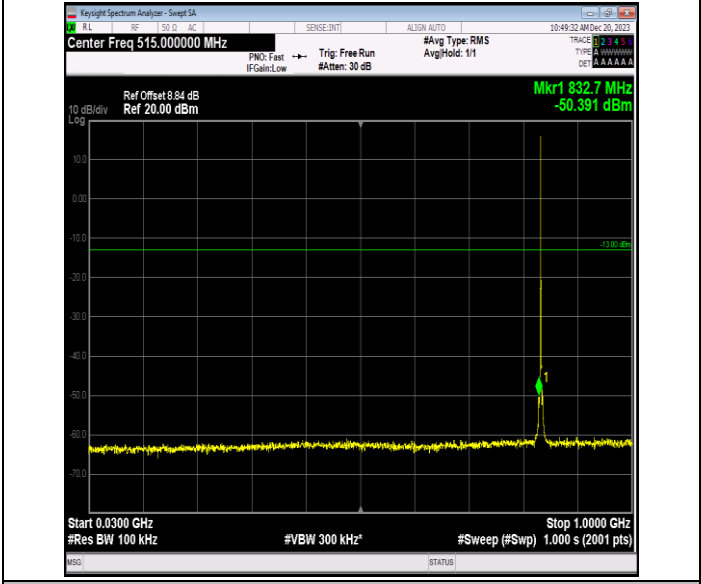

Band5_1.4MHz_16QAM_20525_1RB#0_0.009~0.15_0.009~0.15

Band5_1.4MHz_16QAM_20525_1RB#0_0.15~30_0.15~30

Band5_1.4MHz_16QAM_20525_1RB#0_30~1000_30~1000

Band5_1.4MHz_16QAM_20525_1RB#0_1000~3000_1000~3000

Band5_1.4MHz_16QAM_20525_1RB#0_3000~10000_3000~10000