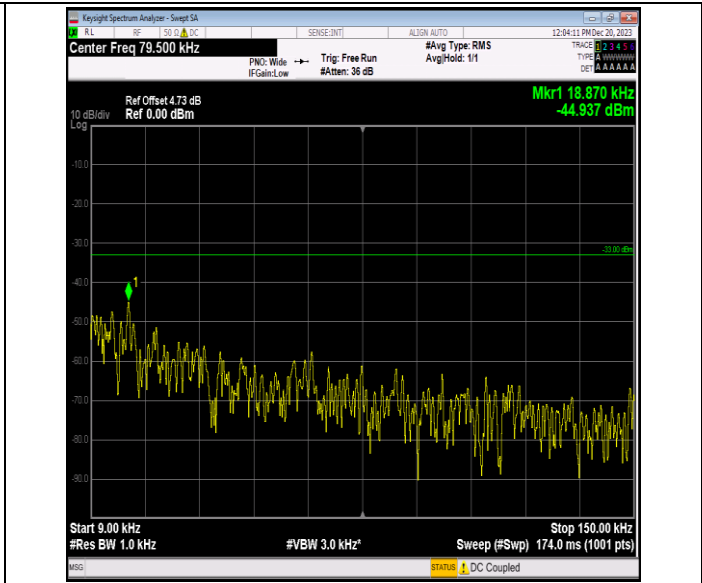

Band5_5MHz_QPSK_20525_1RB#0_3000~10000_3000~100

00

Band5_5MHz_QPSK_20625_1RB#0_0.009~0.15_0.009~0.15

Band5_5MHz_QPSK_20625_1RB#0_0.15~30_0.15~30

Band5_5MHz_QPSK_20625_1RB#0_30~1000_30~1000

Band5_5MHz_QPSK_20625_1RB#0_1000~3000_1000~3000