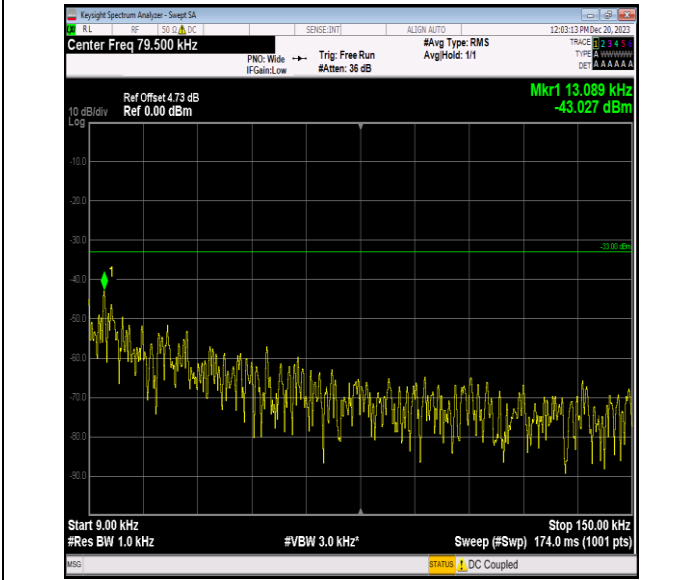

Band5_5MHz_QPSK_20425_1RB#0_0.009~0.15_0.009~0.15