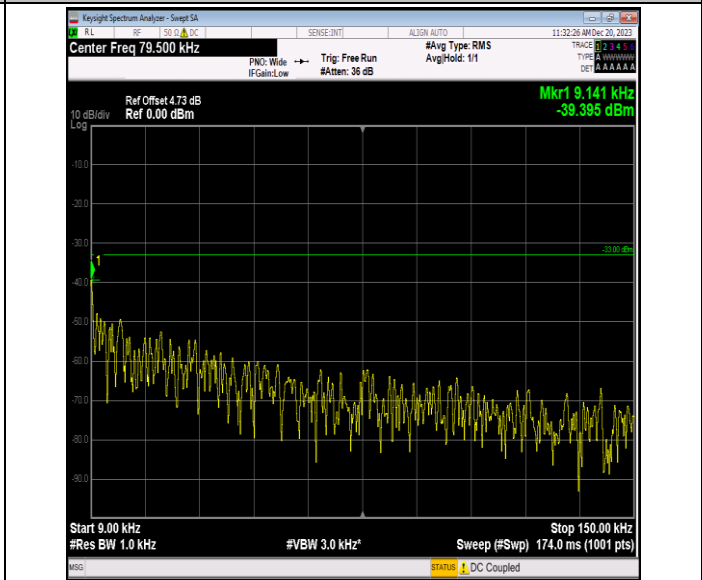

Band5_3MHz_QPSK_20415_1RB#0_3000~10000_3000~10000

Band5_3MHz_QPSK_20525_1RB#0_0.009~0.15_0.009~0.15

Band5_3MHz_QPSK_20525_1RB#0_0.15~30_0.15~30

Band5_3MHz_QPSK_20525_1RB#0_30~1000_30~1000

Band5_3MHz_QPSK_20525_1RB#0_1000~3000_1000~3000