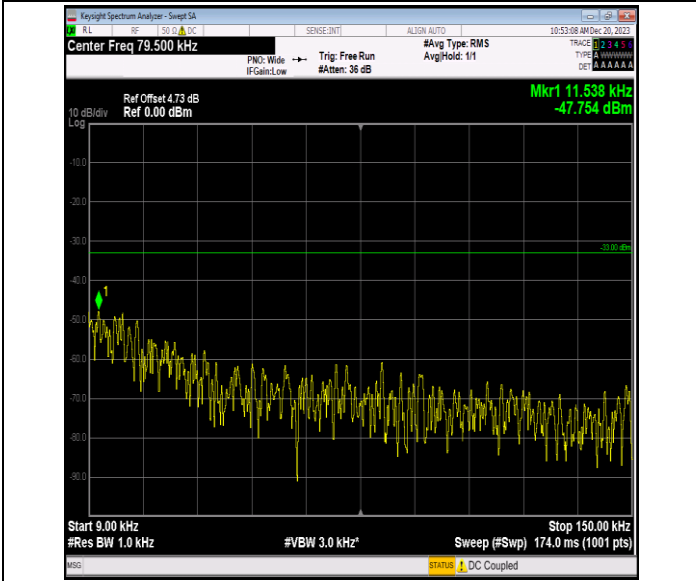

Band5_1.4MHz_64QAM_20643_1RB#0_0.009~0.15_0.009~0.15