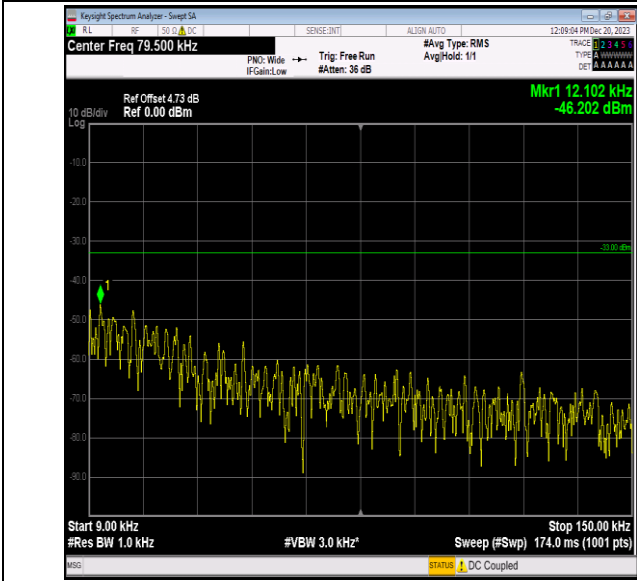

Band5_5MHz_QPSK_20625_1RB#0_0.009~0.15_0.009~0.15