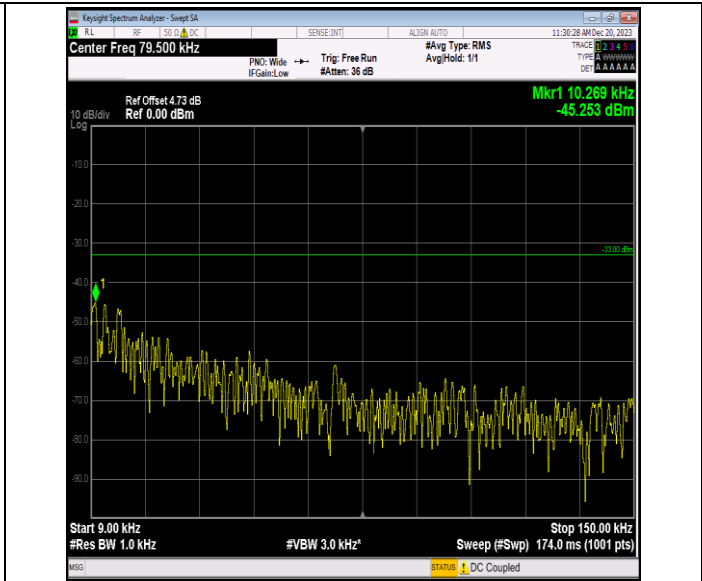

Band5_3MHz_QPSK_20635_1RB#0_3000~10000_3000~10000

00

Band5_3MHz_16QAM_20415_1RB#0_0.009~0.15_0.009~0.1
5

Band5_3MHz_16QAM_20415_1RB#0_0.15~30_0.15~30

Band5_3MHz_16QAM_20415_1RB#0_30~1000_30~1000

Band5_3MHz_16QAM_20415_1RB#0_1000~3000_1000~300
0