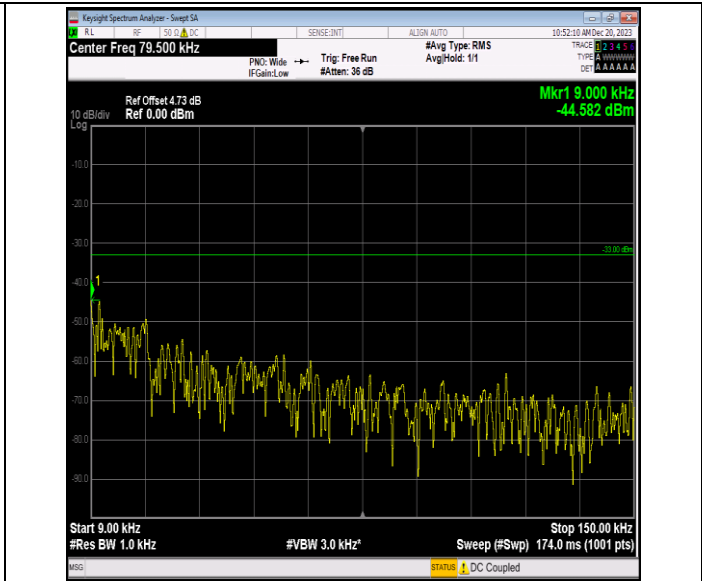

Band5_1.4MHz_16QAM_20525_1RB#0_0.009~0.15_0.009~0.15

Band5_1.4MHz_16QAM_20525_1RB#0_0.15~30_0.15~30

Band5_1.4MHz_16QAM_20525_1RB#0_30~1000_30~1000

Band5_1.4MHz_16QAM_20525_1RB#0_1000~3000_1000~3000

Band5_1.4MHz_16QAM_20525_1RB#0_3000~10000_3000~10000