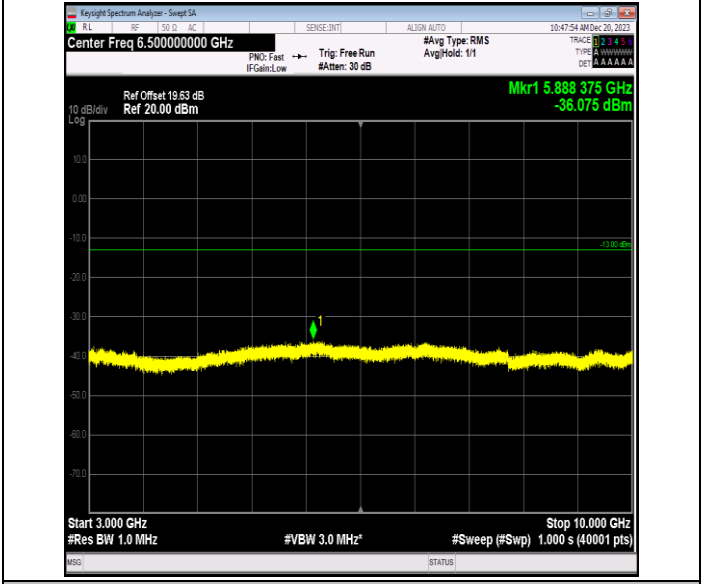

Band5_1.4MHz_64QAM_20407_1RB#0_3000~10000_3000~10000