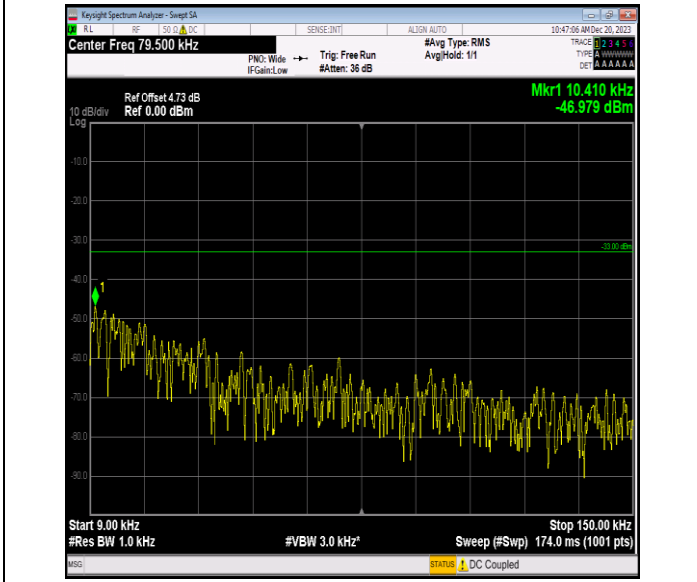

Band5_1.4MHz_16QAM_20643_1RB#0_0.009~0.15_0.009~0.15

Band5_1.4MHz_16QAM_20643_1RB#0_0.15~30_0.15~30

Band5_1.4MHz_16QAM_20643_1RB#0_30~1000_30~1000

Band5_1.4MHz_16QAM_20643_1RB#0_1000~3000_1000~3000

Band5_1.4MHz_16QAM_20643_1RB#0_3000~10000_3000~10000