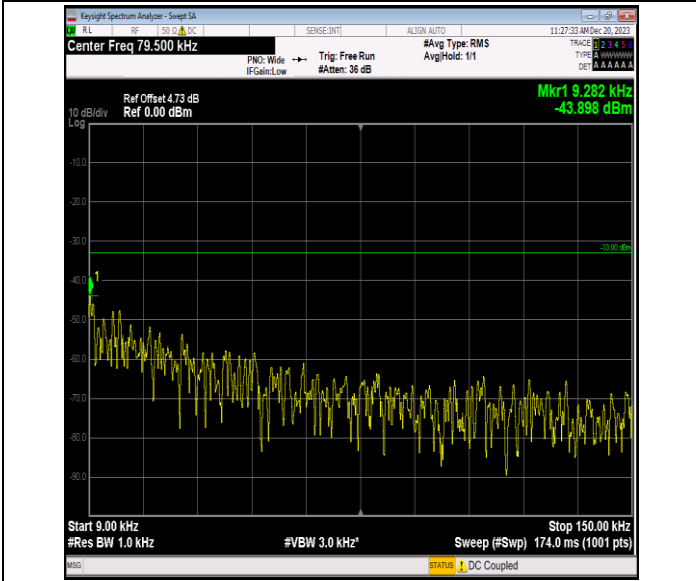

Band5_3MHz_16QAM_20415_1RB#0_0.009~0.15_0.009~0.1
5