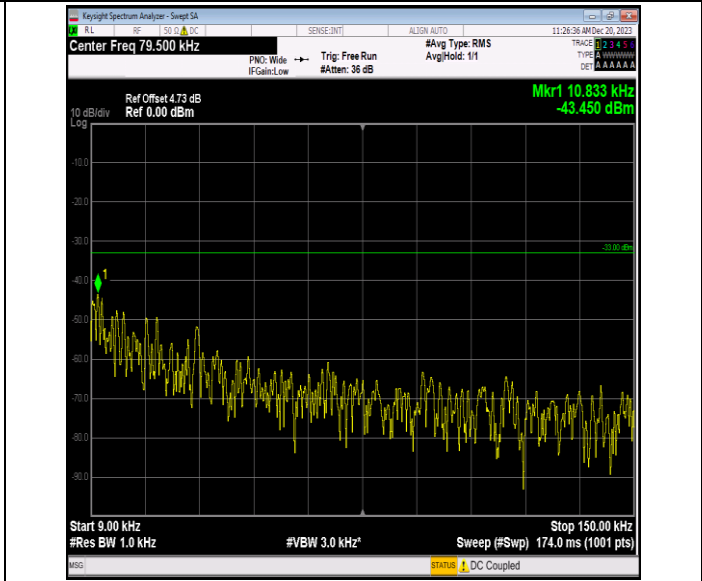

000

10000

Band5_1.4MHz_64QAM_20643_1RB#0_0.009~0.15_0.009~0.15

Band5_1.4MHz_64QAM_20643_1RB#0_0.15~30_0.15~30

Band5_1.4MHz_64QAM_20643_1RB#0_30~1000_30~1000

Band5_1.4MHz_64QAM_20643_1RB#0_1000~3000_1000~3000