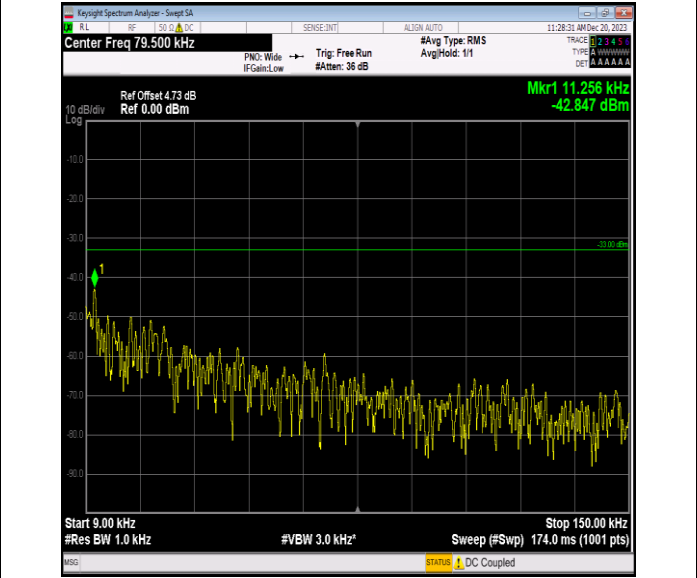

Band5_3MHz_16QAM_20525_1RB#0_3000~10000_3000~10
000

Band5_3MHz_16QAM_20635_1RB#0_0.009~0.15_0.009~0.1
5

Band5_3MHz_16QAM_20635_1RB#0_0.15~30_0.15~30

Band5_3MHz_16QAM_20635_1RB#0_30~1000_30~1000

Band5_3MHz_16QAM_20635_1RB#0_1000~3000_1000~3000
0