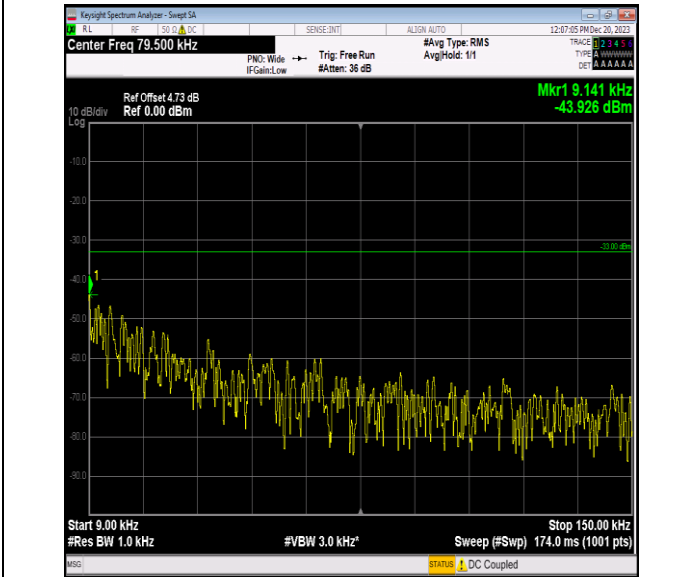

Band5_5MHz_16QAM_20525_1RB#0_0.009~0.15_0.009~0.1

5