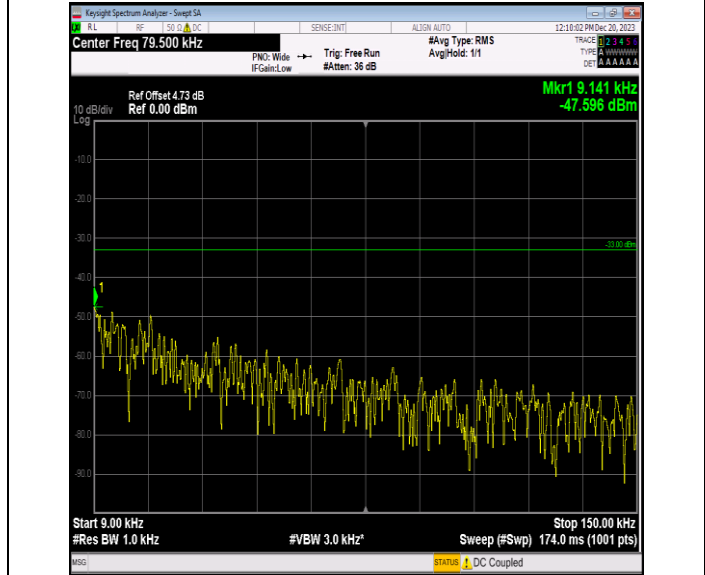

0

Band5_5MHz_16QAM_20425_1RB#0_3000~10000_3000~10

000

Band5_5MHz_16QAM_20525_1RB#0_0.009~0.15_0.009~0.1

5

Band5_5MHz_16QAM_20525_1RB#0_0.15~30_0.15~30

Band5_5MHz_16QAM_20525_1RB#0_30~1000_30~1000

Band5_5MHz_16QAM_20525_1RB#0_1000~3000_1000~3000
0