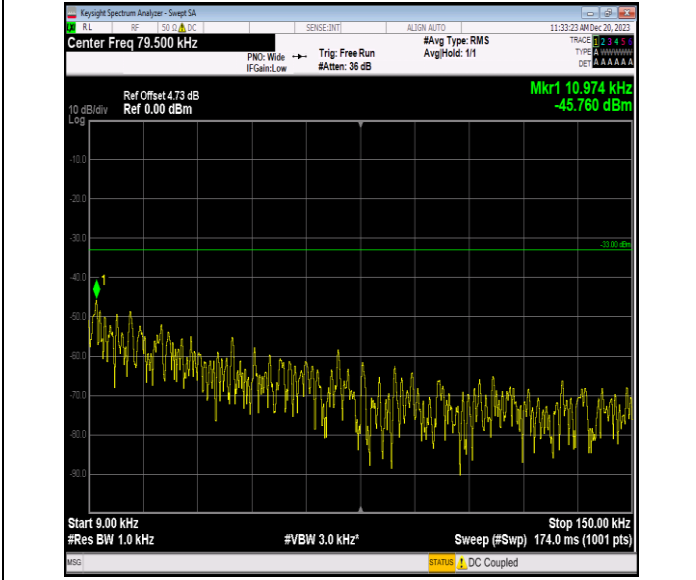

Band5_3MHz_16QAM_20635_1RB#0_0.009~0.15_0.009~0.1
5