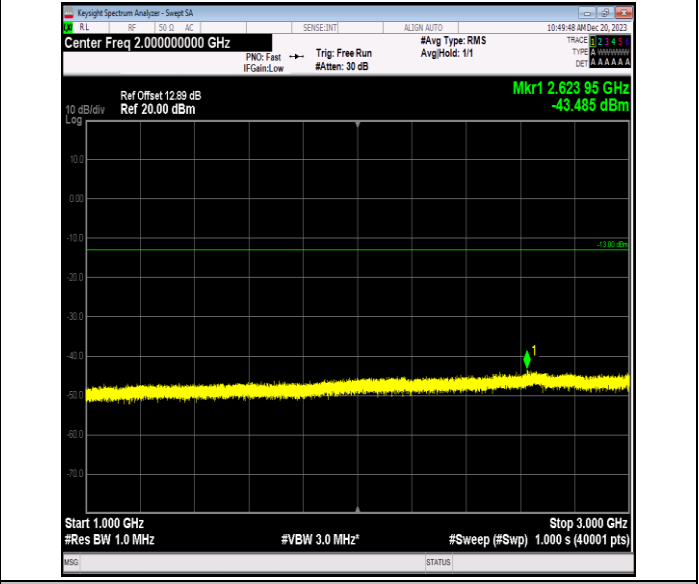

Band5_1.4MHz_16QAM_20525_1RB#0_0.009~0.15_0.009~0.15

Band5_1.4MHz_16QAM_20525_1RB#0_0.15~30_0.15~30

Band5_1.4MHz_16QAM_20525_1RB#0_30~1000_30~1000

Band5_1.4MHz_16QAM_20525_1RB#0_1000~3000_1000~3000

Band5_1.4MHz_16QAM_20525_1RB#0_3000~10000_3000~10000