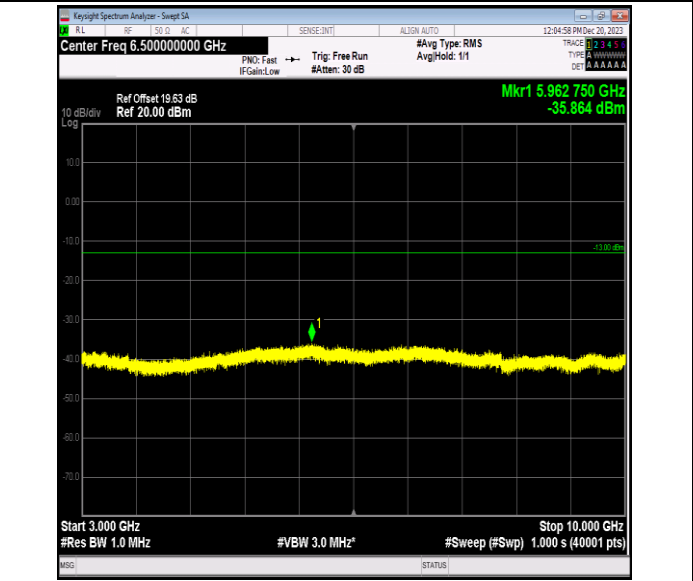

0

Band5_5MHz_16QAM_20425_1RB#0_3000~10000_3000~10

000