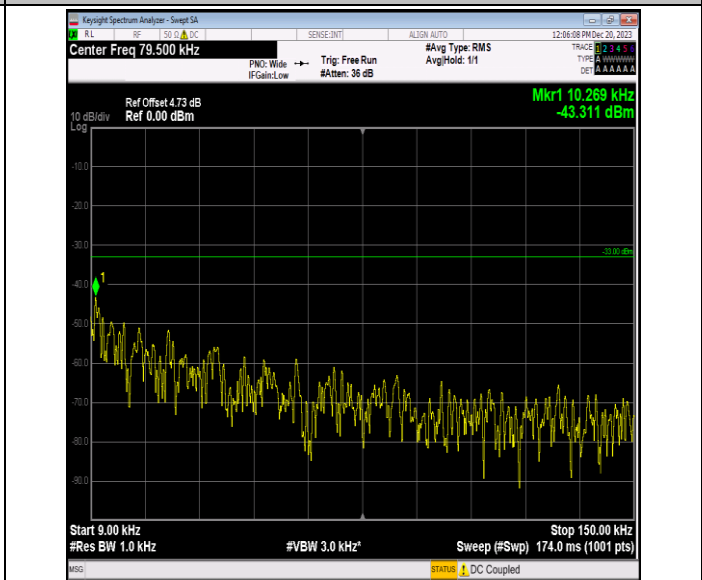

Band5_3MHz_64QAM_20635_1RB#0_3000~10000_3000~10

0

000

Band5_5MHz_QPSK_20425_1RB#0_0.009~0.15_0.009~0.15

Band5_5MHz_QPSK_20425_1RB#0_0.15~30_0.15~30

Band5_5MHz_QPSK_20425_1RB#0_30~1000_30~1000

Band5_5MHz_QPSK_20425_1RB#0_1000~3000_1000~3000