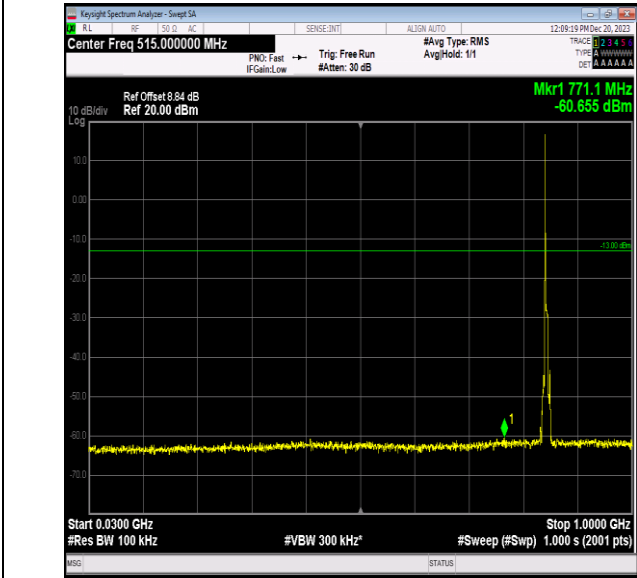

Band5_5MHz_QPSK_20525_1RB#0_3000~10000_3000~100

00

Band5_5MHz_QPSK_20625_1RB#0_0.009~0.15_0.009~0.15

Band5_5MHz_QPSK_20625_1RB#0_0.15~30_0.15~30

Band5_5MHz_QPSK_20625_1RB#0_30~1000_30~1000

Band5_5MHz_QPSK_20625_1RB#0_1000~3000_1000~3000