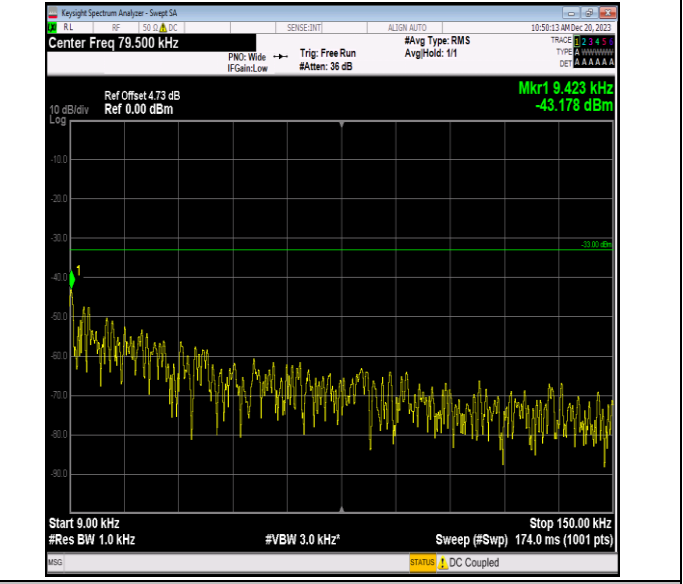

Band5_1.4MHz_64QAM_20525_1RB#0_0.009~0.15_0.009~0.15