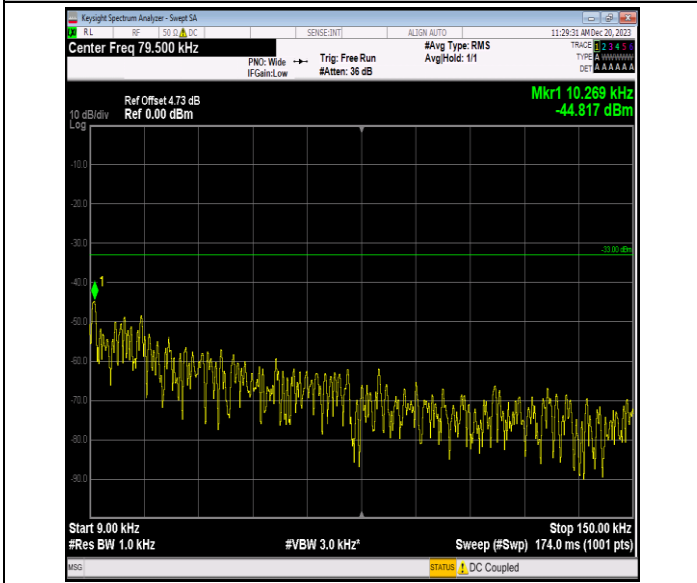

Band5_3MHz_QPSK_20525_1RB#0_0.009~0.15_0.009~0.15