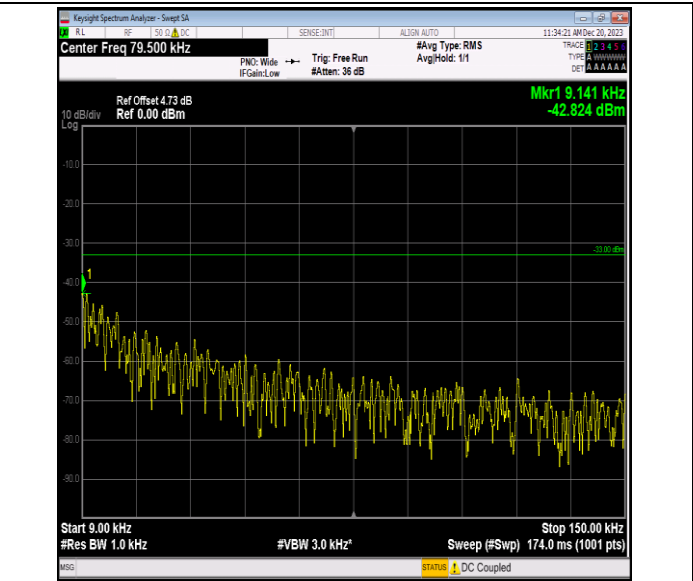

Band5_3MHz_64QAM_20415_1RB#0_3000~10000_3000~10

0

000

Band5_3MHz_64QAM_20525_1RB#0_0.009~0.15_0.009~0.1
5

Band5_3MHz_64QAM_20525_1RB#0_0.15~30_0.15~30

Band5_3MHz_64QAM_20525_1RB#0_30~1000_30~1000

Band5_3MHz_64QAM_20525_1RB#0_1000~3000_1000~300
0