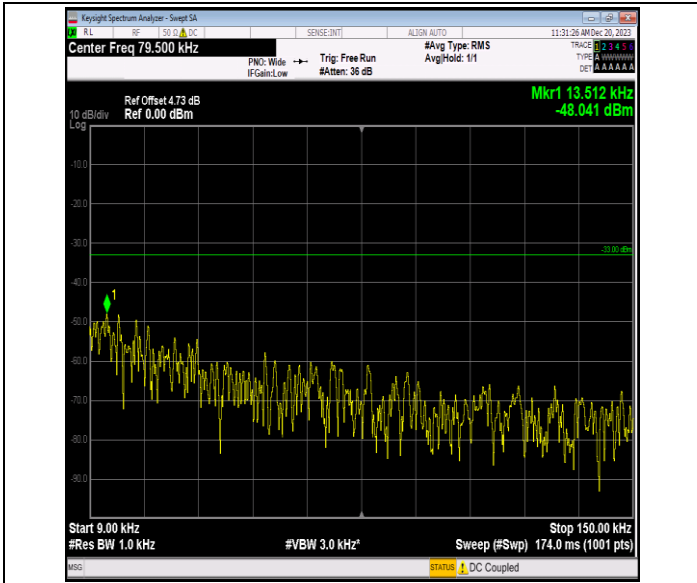

Band5_3MHz_64QAM_20525_1RB#0_0.009~0.15_0.009~0.1
5