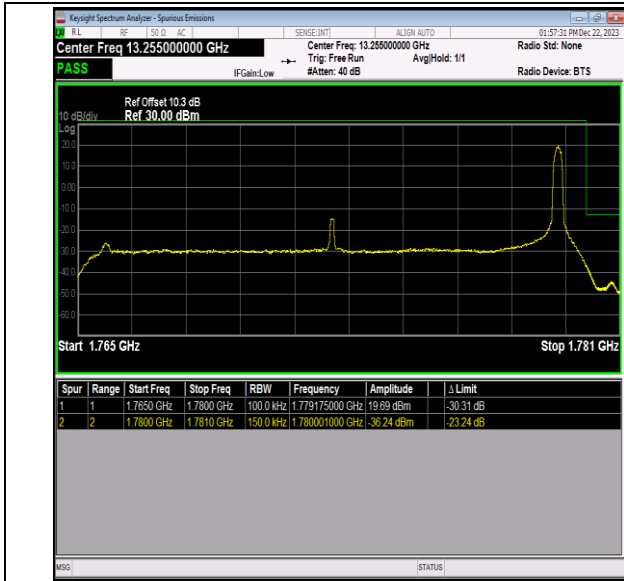

Band66\_15MHz\_QPSK\_132597\_1RB#74

Band66\_15MHz\_QPSK\_132597\_75RB#0

Band66\_15MHz\_16QAM\_132047\_1RB#0

Band66\_15MHz\_16QAM\_132047\_1RB#74

Band66\_15MHz\_16QAM\_132047\_75RB#0

Band66\_15MHz\_16QAM\_132597\_1RB#0