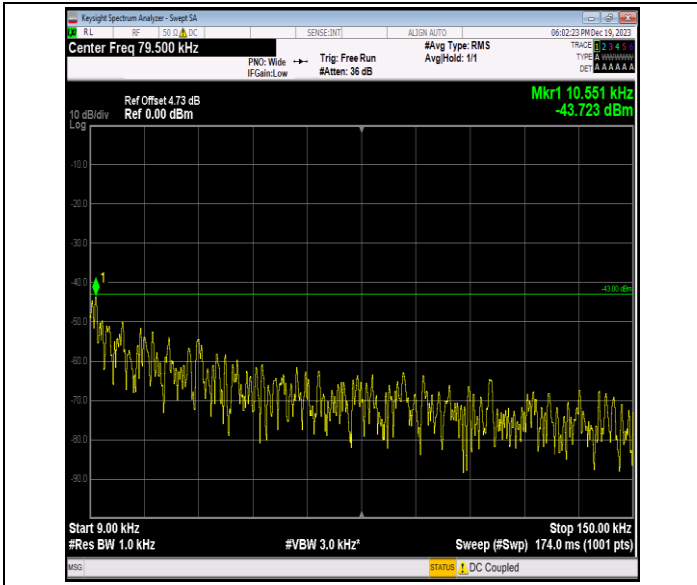

Test Graphs

Band2_1.4MHz_QPSK_18607_1RB#0_0.009~0.15_0.009~0.1
5