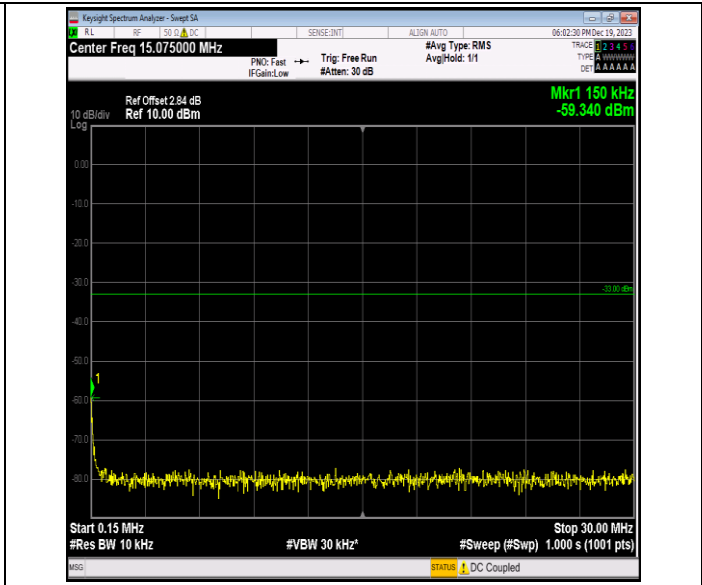

Test Graphs

Band2_1.4MHz_QPSK_18607_1RB#0_0.15~30_0.15~30