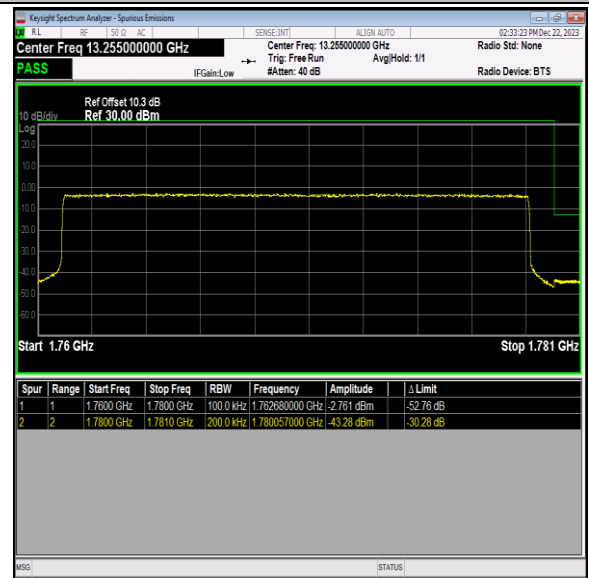

Band66_20MHz_16QAM_132572_100RB#0