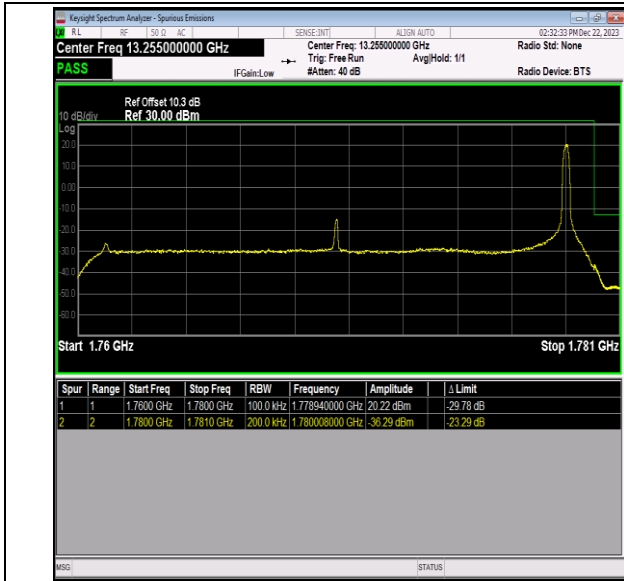

Band66\_15MHz\_64QAM\_132597\_1RB#74

Band66\_15MHz\_64QAM\_132597\_75RB#0

Band66\_20MHz\_QPSK\_132072\_1RB#0

Band66\_20MHz\_QPSK\_132072\_1RB#99

Band66\_20MHz\_QPSK\_132072\_100RB#0

Band66\_20MHz\_QPSK\_132572\_1RB#0