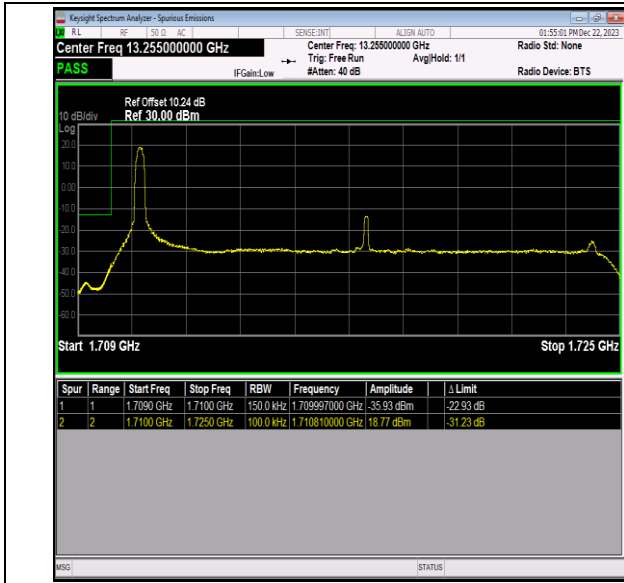

Band66_15MHz_16QAM_132047_1RB#0