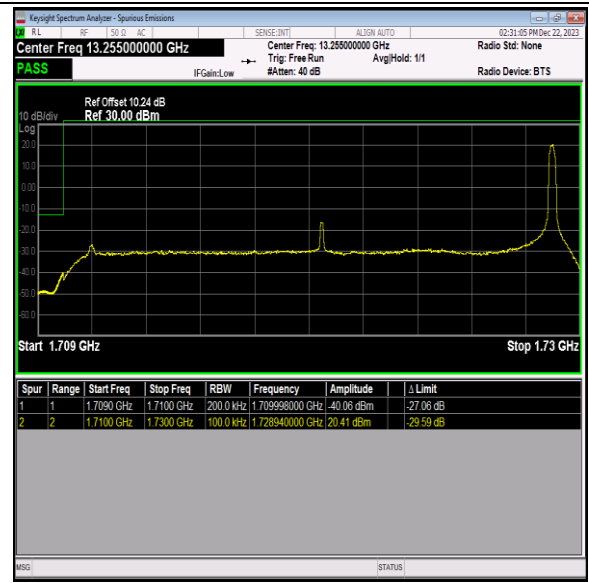

Band66_20MHz_64QAM_132072_1RB#99