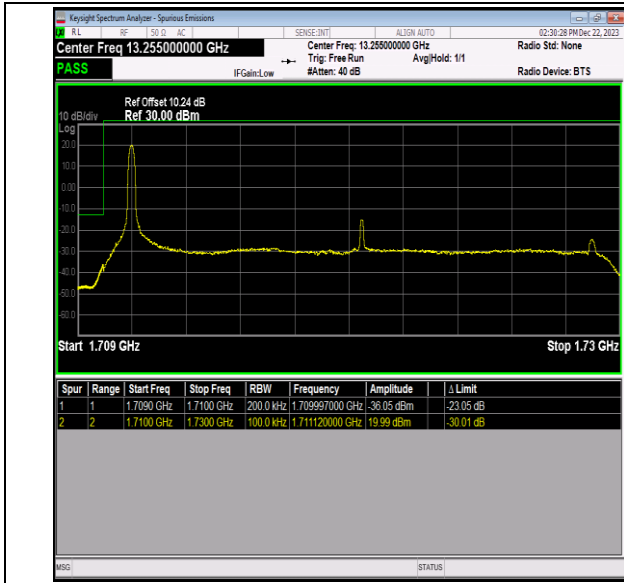

Band66_20MHz_64QAM_132072_1RB#0