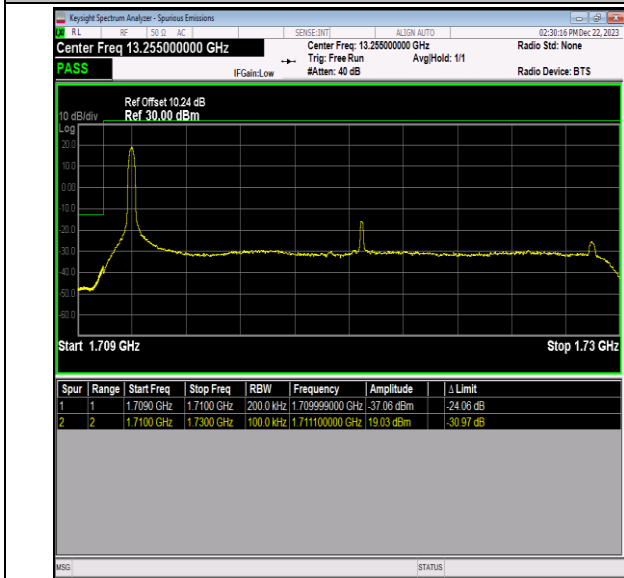

Band66_20MHz_16QAM_132072_1RB#0