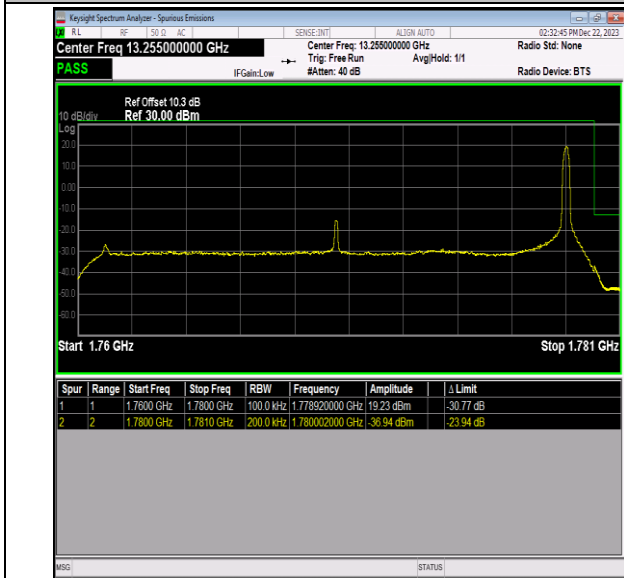

Band66\_20MHz\_QPSK\_132572\_1RB#99

Band66\_20MHz\_QPSK\_132572\_100RB#0

Band66\_20MHz\_16QAM\_132072\_1RB#0

Band66\_20MHz\_16QAM\_132072\_1RB#99

Band66\_20MHz\_16QAM\_132072\_100RB#0

Band66\_20MHz\_16QAM\_132572\_1RB#0