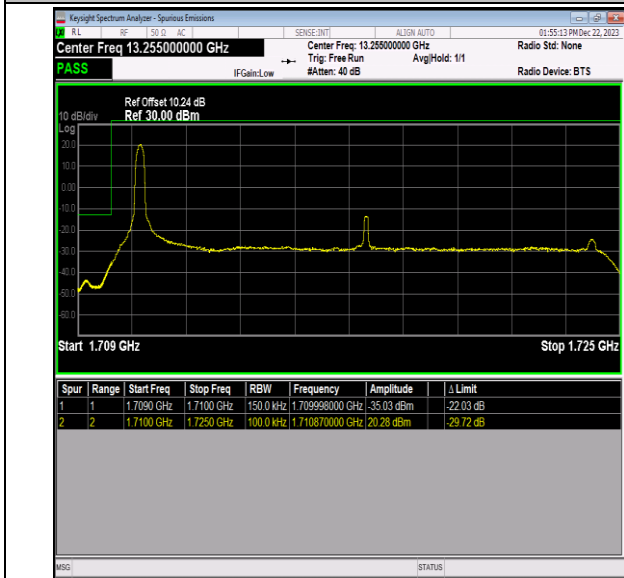

Band66_15MHz_64QAM_132047_1RB#0