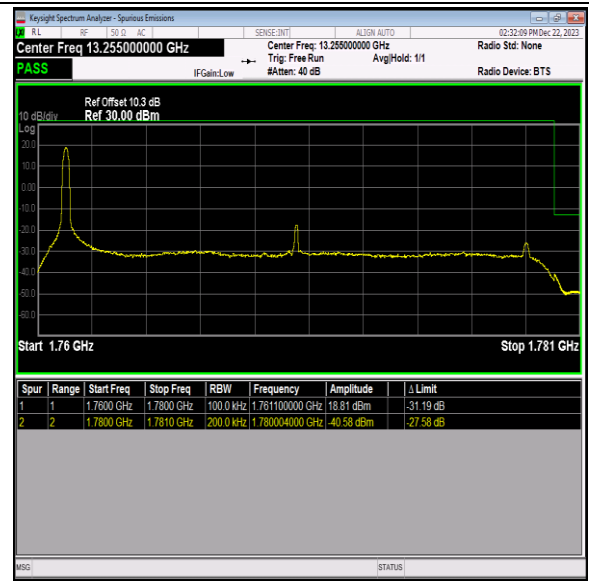

Band66\_20MHz\_QPSK\_132572\_1RB#99

Band66\_20MHz\_QPSK\_132572\_100RB#0

Band66\_20MHz\_16QAM\_132072\_1RB#0

Band66\_20MHz\_16QAM\_132072\_1RB#99

Band66\_20MHz\_16QAM\_132072\_100RB#0

Band66\_20MHz\_16QAM\_132572\_1RB#0