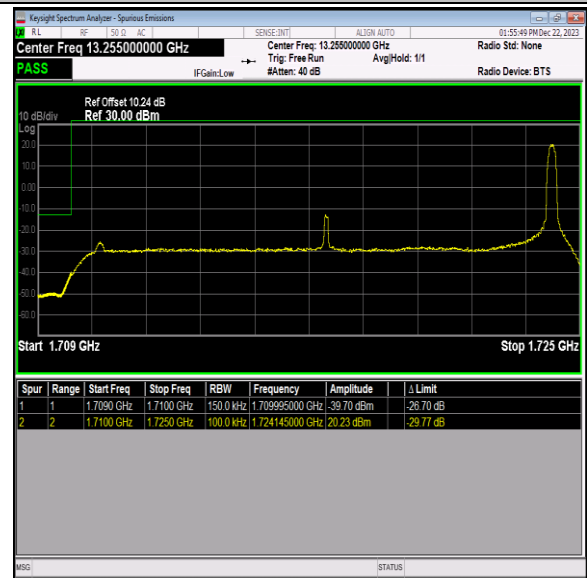

Band66_15MHz_64QAM_132047_1RB#74