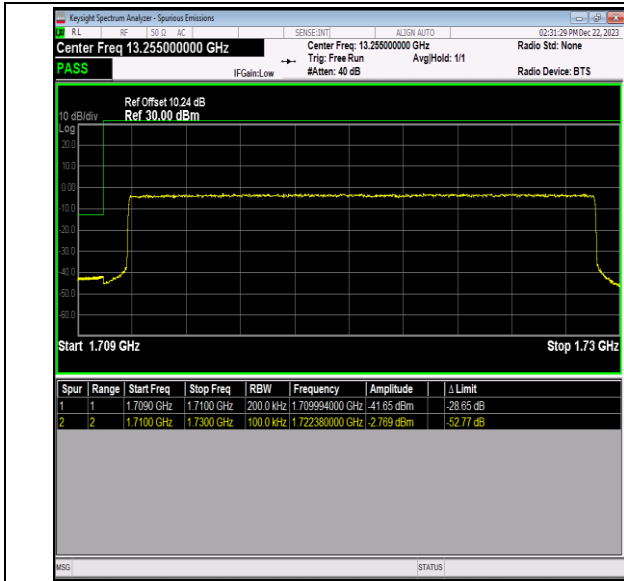

Band66\_20MHz\_QPSK\_132572\_1RB#99

Band66\_20MHz\_QPSK\_132572\_100RB#0

Band66\_20MHz\_16QAM\_132072\_1RB#0

Band66\_20MHz\_16QAM\_132072\_1RB#99

Band66\_20MHz\_16QAM\_132072\_100RB#0

Band66\_20MHz\_16QAM\_132572\_1RB#0