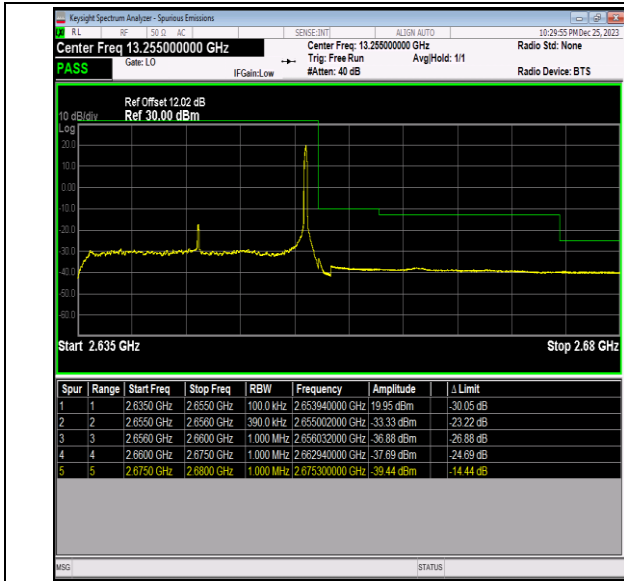

Band41_15MHz_64QAM_41165_1RB#0

Band41_15MHz_64QAM_41165_1RB#74

Band41_15MHz_64QAM_41165_75RB#0

Band41_20MHz_QPSK_40140_1RB#0

Band41_20MHz_QPSK_40140_1RB#99

Band41_20MHz_QPSK_40140_100RB#0

Band41_20MHz_QPSK_41140_1RB#0