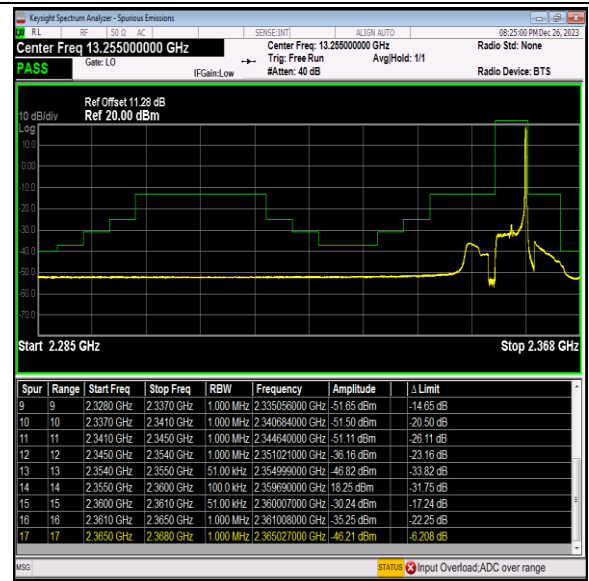

Band40\_5MHz\_QPSK\_39225\_1RB#0

Band40\_5MHz\_QPSK\_39225\_1RB#24

Band40\_5MHz\_QPSK\_39225\_25RB#0

Band40\_5MHz\_16QAM\_39175\_1RB#0

Band40\_5MHz\_16QAM\_39175\_1RB#24

Band40\_5MHz\_16QAM\_39175\_25RB#0

Band40\_5MHz\_16QAM\_39225\_1RB#0