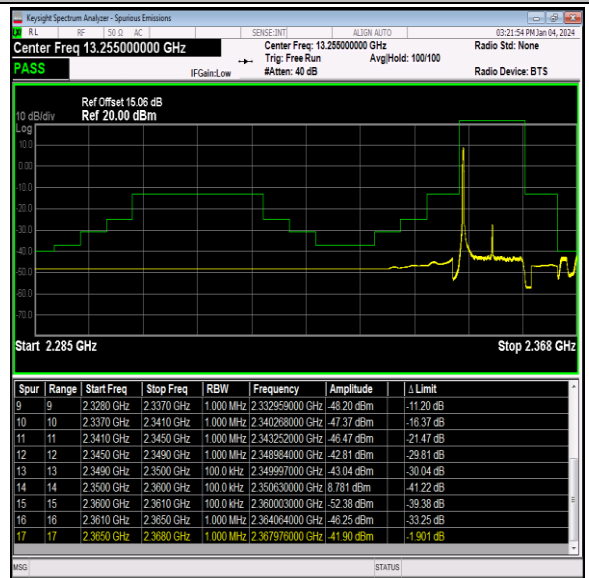

Band40_10MHz_16QAM_39200_1RB#49

Band40_10MHz_64QAM_39200_1RB#0