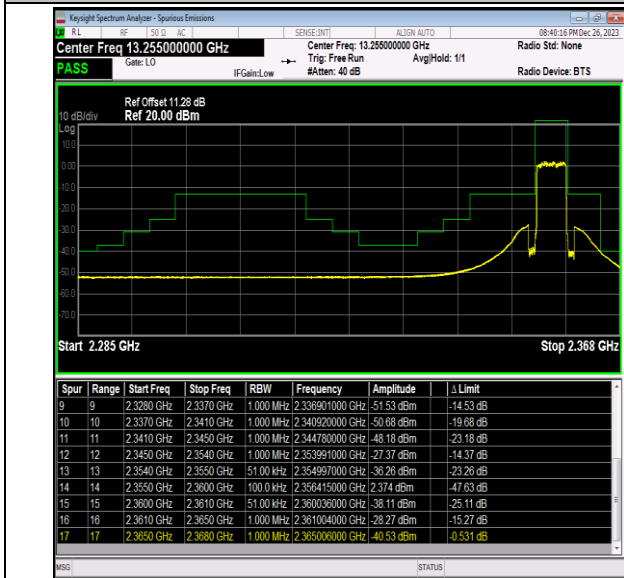

Band40_5MHz_16QAM_39225_1RB#0

Band40_5MHz_16QAM_39225_25RB#0