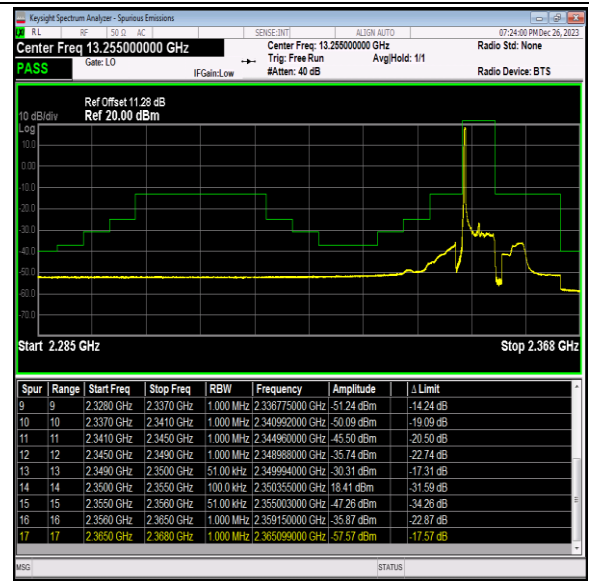

Band40_5MHz_QPSK_39225_1RB#24

Band40_5MHz_16QAM_39175_1RB#0