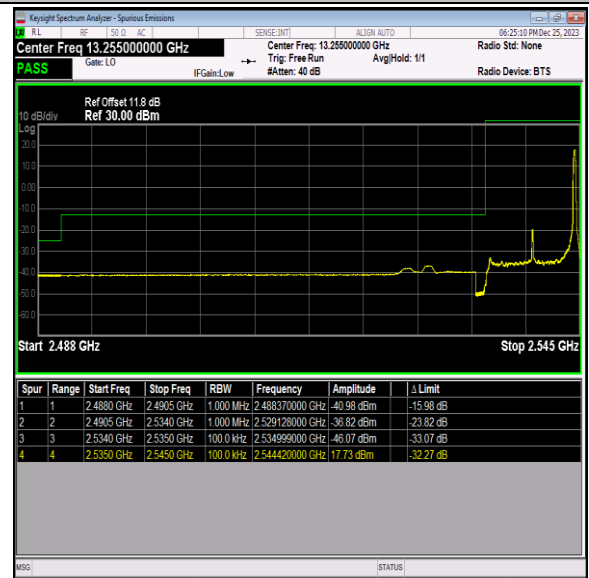

Band41\_10MHz\_QPSK\_40090\_50RB#0

Band41\_10MHz\_QPSK\_41190\_1RB#0

Band41\_10MHz\_QPSK\_41190\_1RB#49

Band41\_10MHz\_QPSK\_41190\_50RB#0

Band41\_10MHz\_16QAM\_40090\_1RB#0

Band41\_10MHz\_16QAM\_40090\_1RB#49