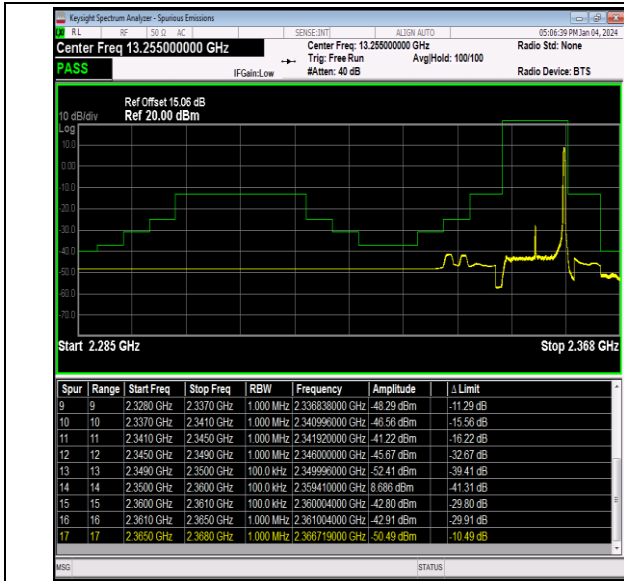

Band40_10MHz_16QAM_39200_50RB#0

Band40_10MHz_64QAM_39200_1RB#49