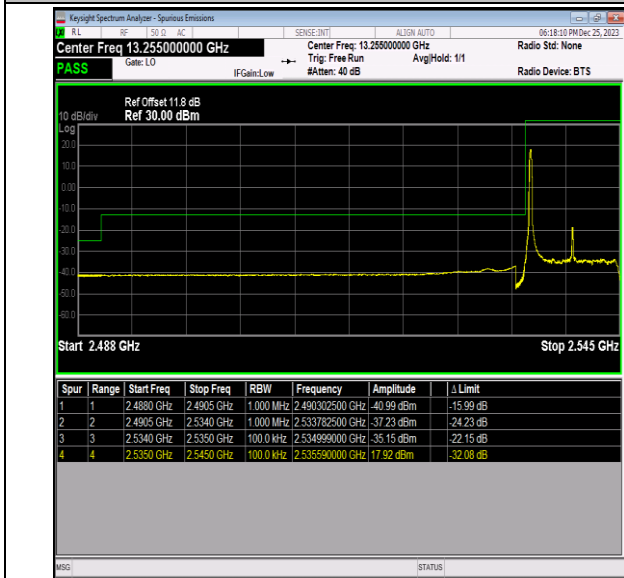

Band41\_10MHz\_QPSK\_40090\_50RB#0

Band41\_10MHz\_QPSK\_41190\_1RB#0

Band41\_10MHz\_QPSK\_41190\_1RB#49

Band41\_10MHz\_QPSK\_41190\_50RB#0

Band41\_10MHz\_16QAM\_40090\_1RB#0

Band41\_10MHz\_16QAM\_40090\_1RB#49