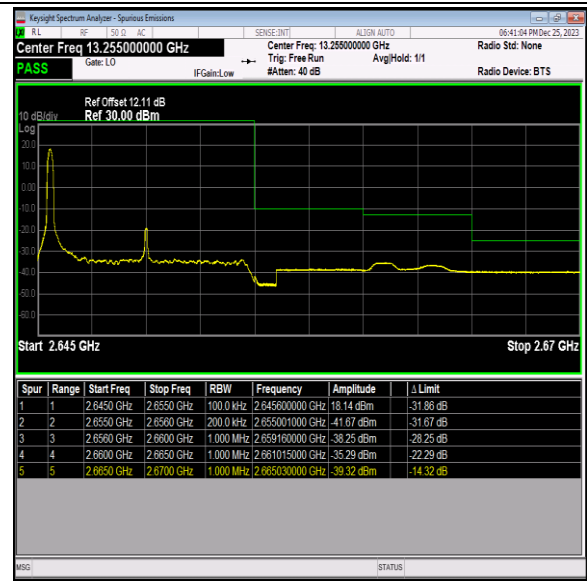

Band41_10MHz_16QAM_40090_1RB#49

Band41_10MHz_16QAM_41190_1RB#0