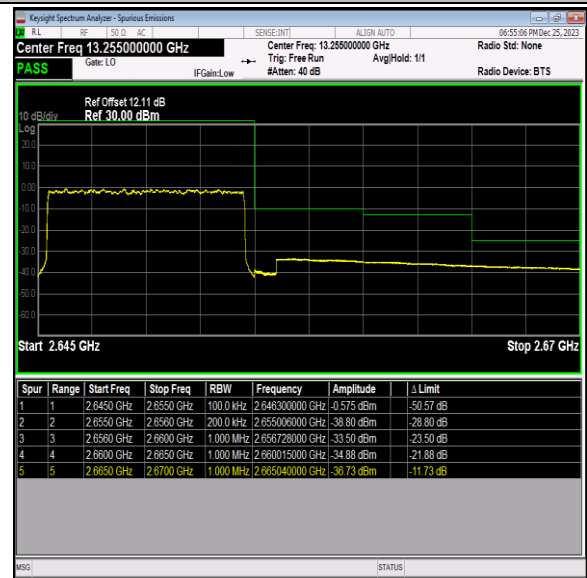

Band41_10MHz_16QAM_41190_1RB#0

Band41_10MHz_16QAM_41190_50RB#0