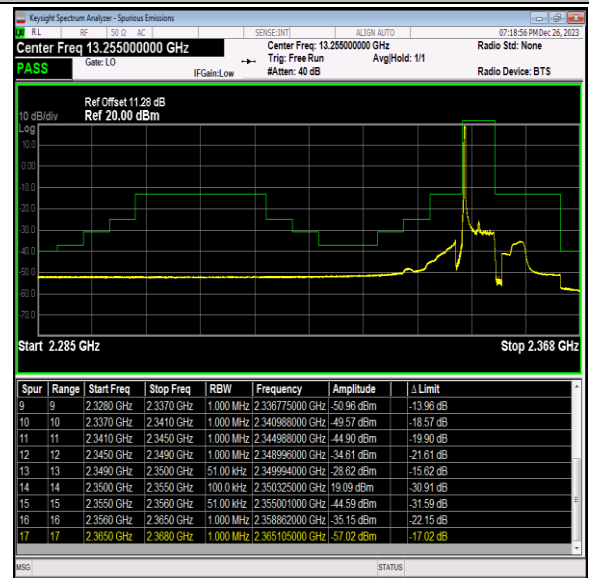

Band40\_10MHz\_64QAM\_38750\_1RB#0

Band40\_10MHz\_64QAM\_38750\_1RB#49

Band40\_10MHz\_64QAM\_38750\_50RB#0

Band40\_5MHz\_QPSK\_39175\_1RB#0

Band40\_5MHz\_QPSK\_39175\_1RB#24

Band40\_5MHz\_QPSK\_39175\_25RB#0