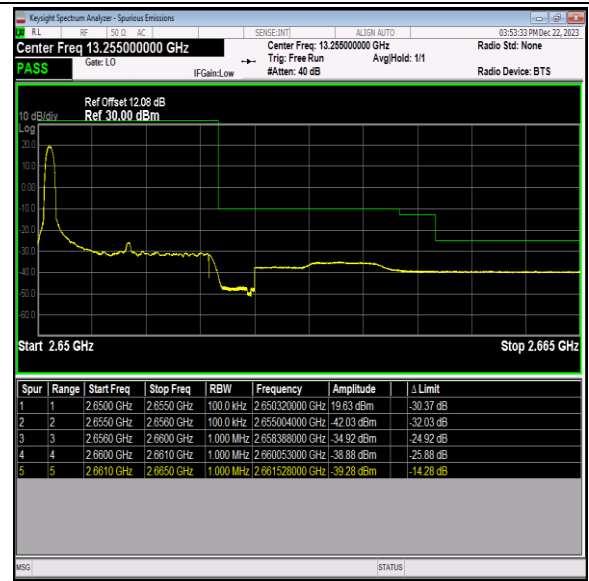

Band41_5MHz_QPSK_40065_1RB#24

Band41_5MHz_QPSK_41215_1RB#0