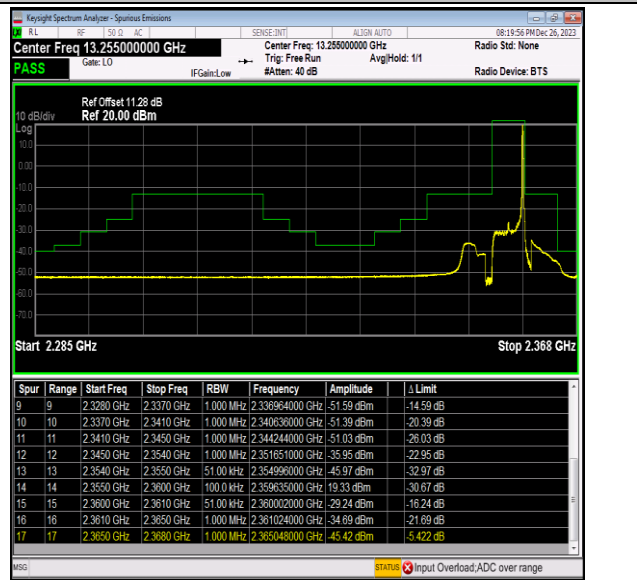

Band40_5MHz_QPSK_39175_25RB#0

Band40_5MHz_QPSK_39225_1RB#24