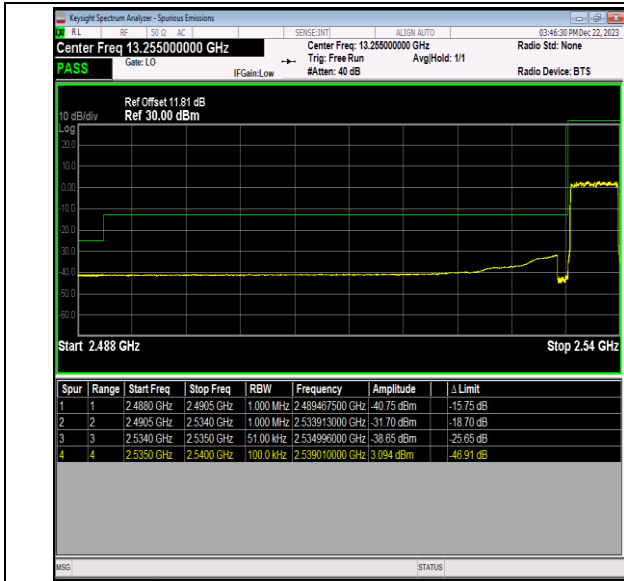

Band41_5MHz_QPSK_40065_1RB#0

Band41_5MHz_QPSK_40065_25RB#0