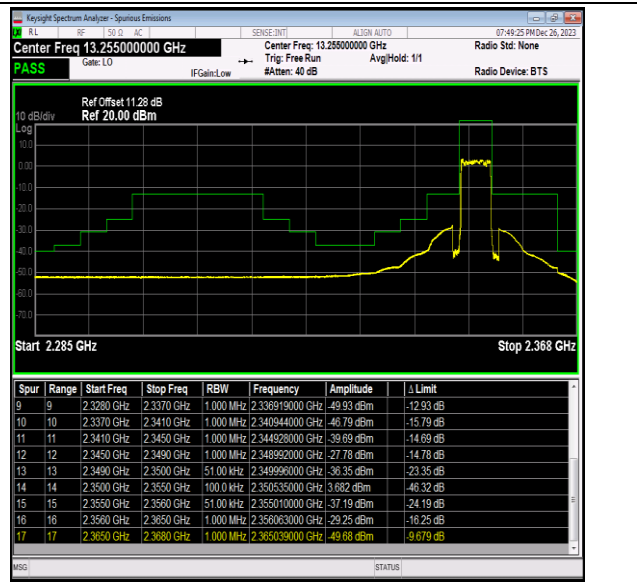

Band40\_10MHz\_64QAM\_38750\_1RB#0

Band40\_10MHz\_64QAM\_38750\_1RB#49

Band40\_10MHz\_64QAM\_38750\_50RB#0

Band40\_5MHz\_QPSK\_39175\_1RB#0

Band40\_5MHz\_QPSK\_39175\_1RB#24

Band40\_5MHz\_QPSK\_39175\_25RB#0