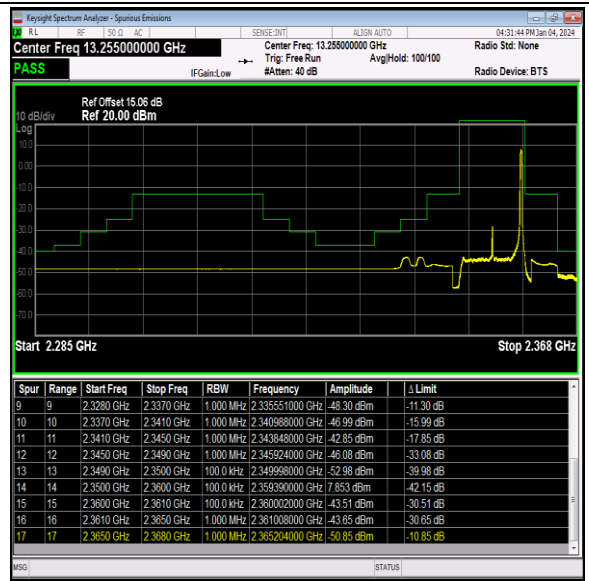

Band40\_5MHz\_64QAM\_39225\_1RB#24

Band40\_5MHz\_64QAM\_39225\_25RB#0

Band40\_10MHz\_QPSK\_39200\_1RB#0

Band40\_10MHz\_QPSK\_39200\_1RB#49

Band40\_10MHz\_QPSK\_39200\_50RB#0

Band40\_10MHz\_16QAM\_39200\_1RB#0