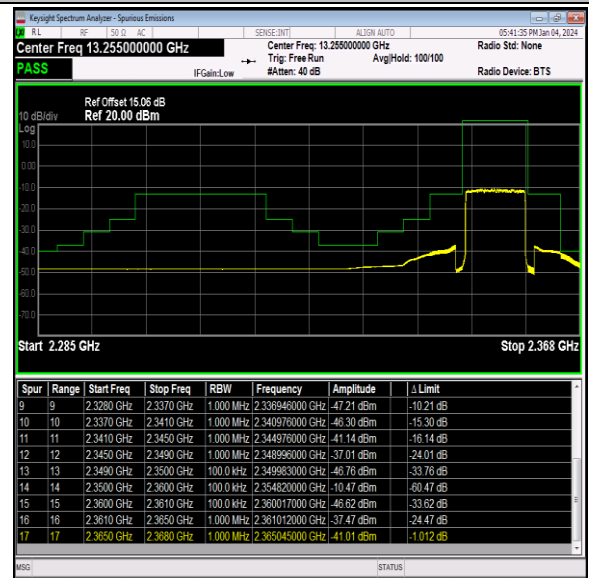

Band40\_5MHz\_64QAM\_39225\_1RB#24

Band40\_5MHz\_64QAM\_39225\_25RB#0

Band40\_10MHz\_QPSK\_39200\_1RB#0

Band40\_10MHz\_QPSK\_39200\_1RB#49

Band40\_10MHz\_QPSK\_39200\_50RB#0

Band40\_10MHz\_16QAM\_39200\_1RB#0