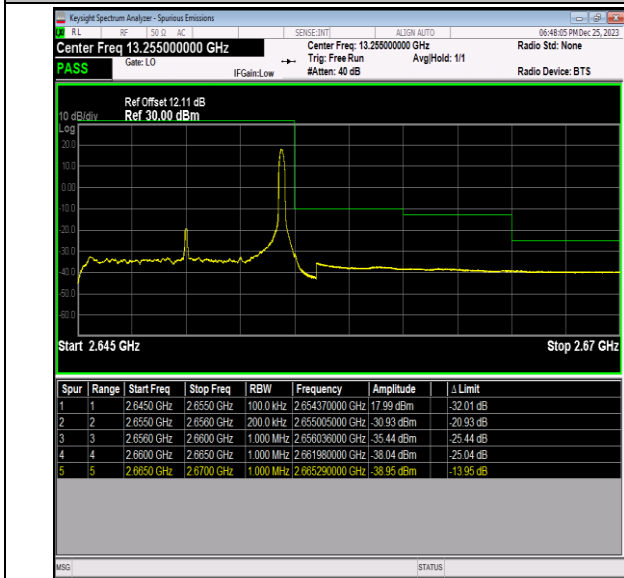

Band41_10MHz_16QAM_40090_50RB#0

Band41_10MHz_16QAM_41190_1RB#49