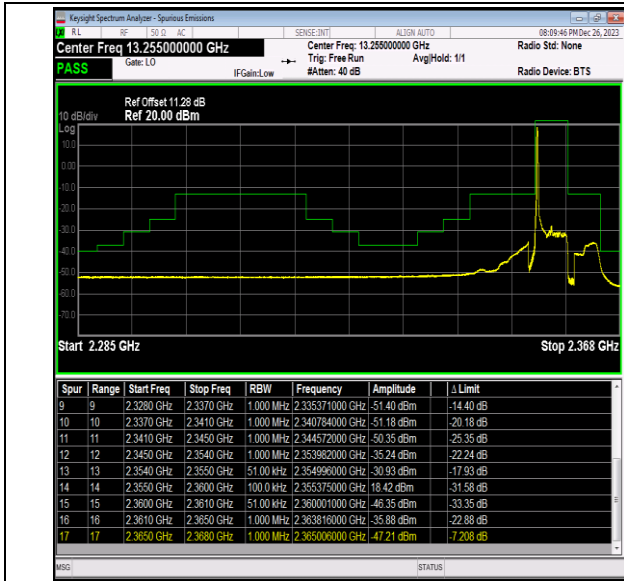

Band40\_5MHz\_QPSK\_39225\_1RB#0

Band40\_5MHz\_QPSK\_39225\_1RB#24

Band40\_5MHz\_QPSK\_39225\_25RB#0

Band40\_5MHz\_16QAM\_39175\_1RB#0

Band40\_5MHz\_16QAM\_39175\_1RB#24

Band40\_5MHz\_16QAM\_39175\_25RB#0

Band40\_5MHz\_16QAM\_39225\_1RB#0