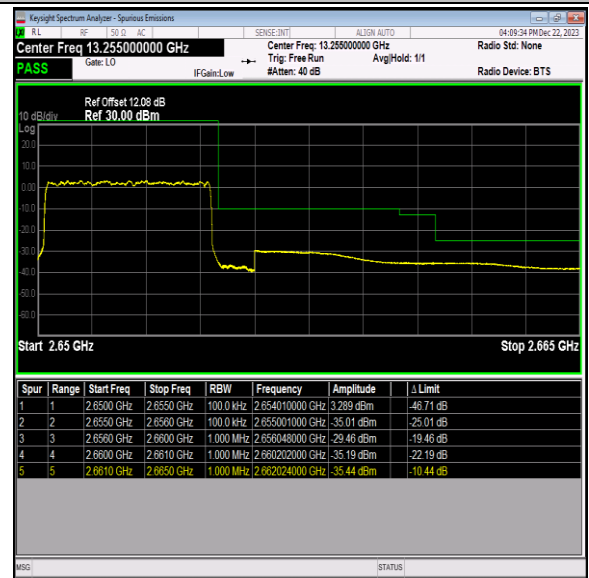

Band41\_5MHz\_QPSK\_40065\_1RB#24

Band41\_5MHz\_QPSK\_40065\_25RB#0

Band41\_5MHz\_QPSK\_41215\_1RB#0

Band41\_5MHz\_QPSK\_41215\_1RB#24

Band41\_5MHz\_QPSK\_41215\_25RB#0

Band41\_5MHz\_16QAM\_40065\_1RB#0

Band41\_5MHz\_16QAM\_40065\_1RB#24