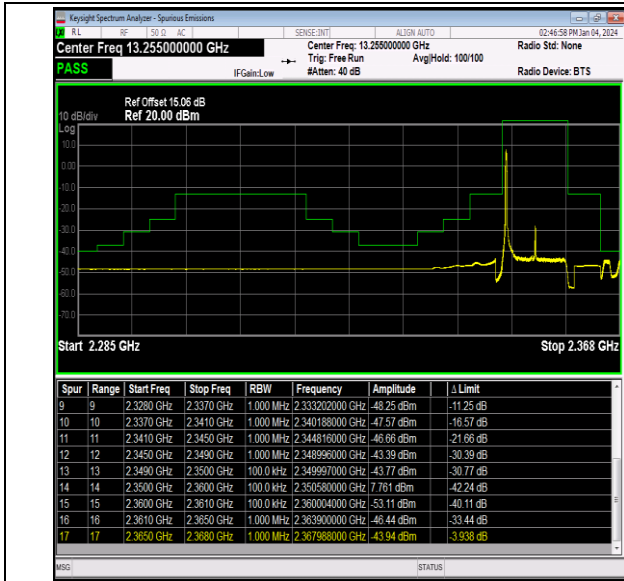

Band40\_5MHz\_64QAM\_39225\_1RB#24

Band40\_5MHz\_64QAM\_39225\_25RB#0

Band40\_10MHz\_QPSK\_39200\_1RB#0

Band40\_10MHz\_QPSK\_39200\_1RB#49

Band40\_10MHz\_QPSK\_39200\_50RB#0

Band40\_10MHz\_16QAM\_39200\_1RB#0