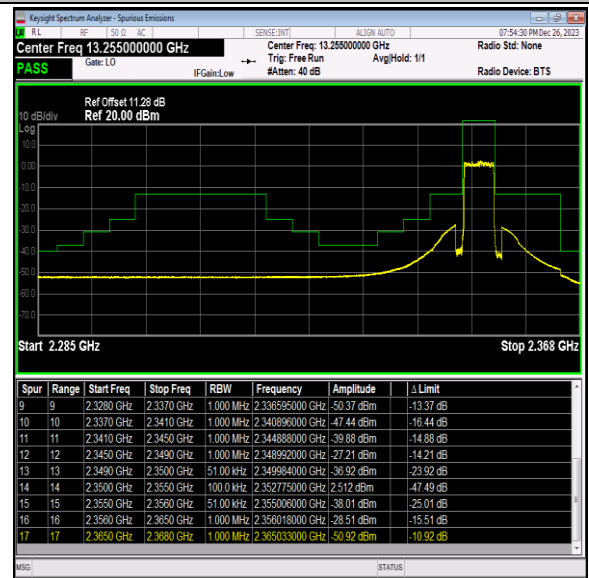

Band40\_5MHz\_QPSK\_39225\_1RB#0

Band40\_5MHz\_QPSK\_39225\_1RB#24

Band40\_5MHz\_QPSK\_39225\_25RB#0

Band40\_5MHz\_16QAM\_39175\_1RB#0

Band40\_5MHz\_16QAM\_39175\_1RB#24

Band40\_5MHz\_16QAM\_39175\_25RB#0

Band40\_5MHz\_16QAM\_39225\_1RB#0