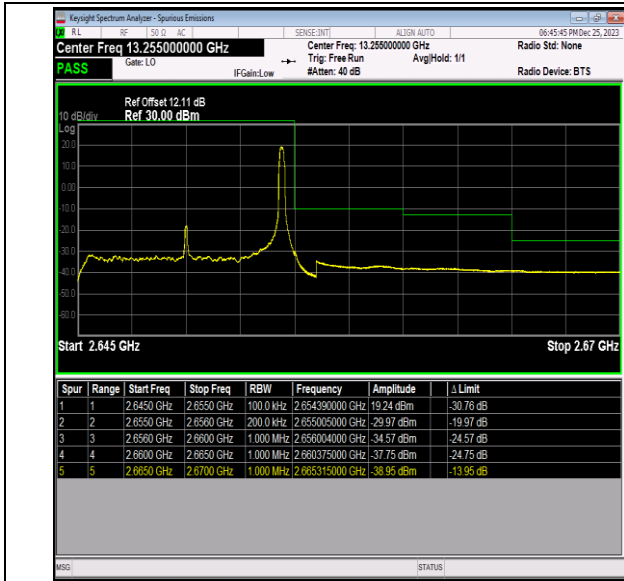

Band41_10MHz_QPSK_40090_50RB#0

Band41_10MHz_QPSK_41190_1RB#49