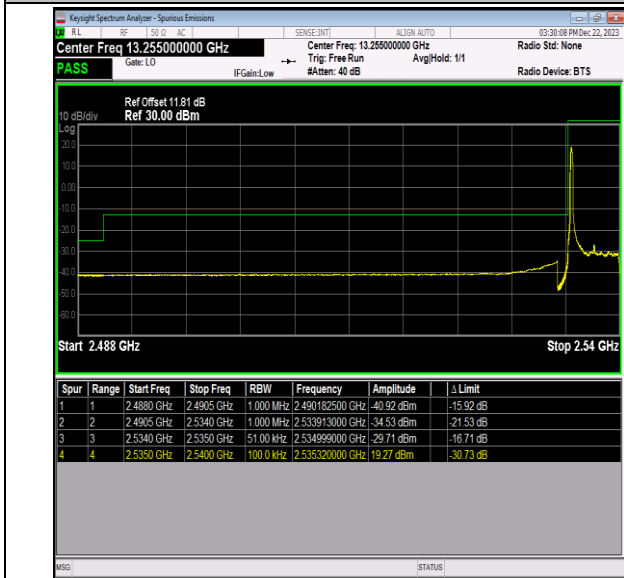

Band40\_10MHz\_16QAM\_39200\_1RB#49

Band40\_10MHz\_16QAM\_39200\_50RB#0

Band40\_10MHz\_64QAM\_39200\_1RB#0

Band40\_10MHz\_64QAM\_39200\_1RB#49

Band40\_10MHz\_64QAM\_39200\_50RB#0

Band41\_5MHz\_QPSK\_40065\_1RB#0