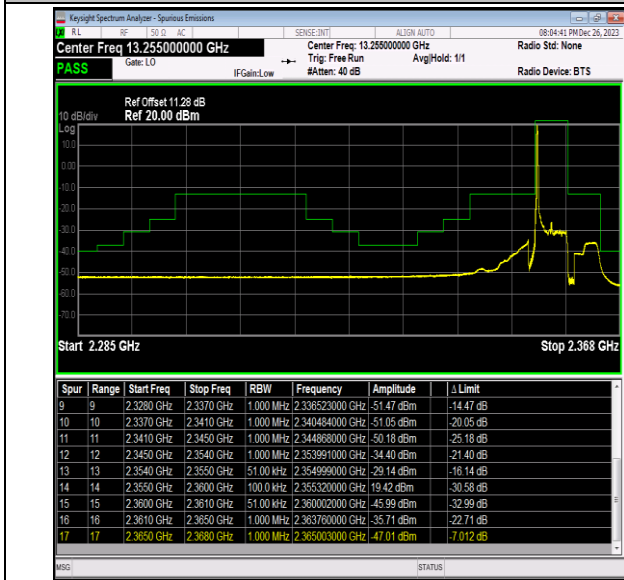

Band40\_10MHz\_64QAM\_38750\_1RB#0

Band40\_10MHz\_64QAM\_38750\_1RB#49

Band40\_10MHz\_64QAM\_38750\_50RB#0

Band40\_5MHz\_QPSK\_39175\_1RB#0

Band40\_5MHz\_QPSK\_39175\_1RB#24

Band40\_5MHz\_QPSK\_39175\_25RB#0