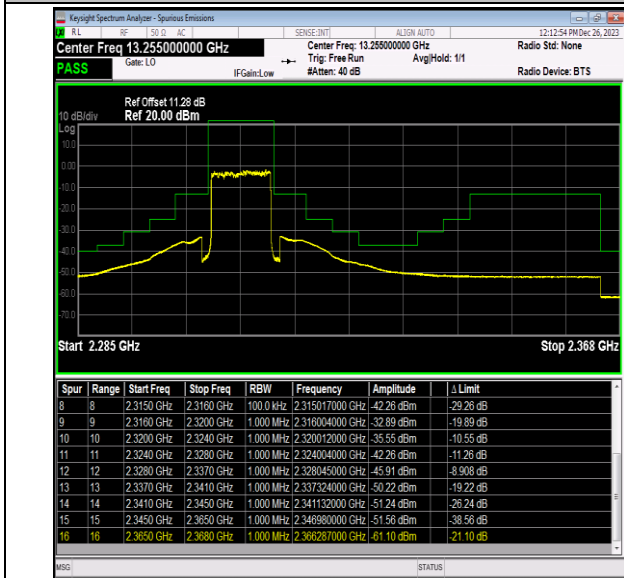

Band40\_10MHz\_64QAM\_38750\_1RB#0

Band40\_10MHz\_64QAM\_38750\_1RB#49

Band40\_10MHz\_64QAM\_38750\_50RB#0

Band40\_5MHz\_QPSK\_39175\_1RB#0

Band40\_5MHz\_QPSK\_39175\_1RB#24

Band40\_5MHz\_QPSK\_39175\_25RB#0