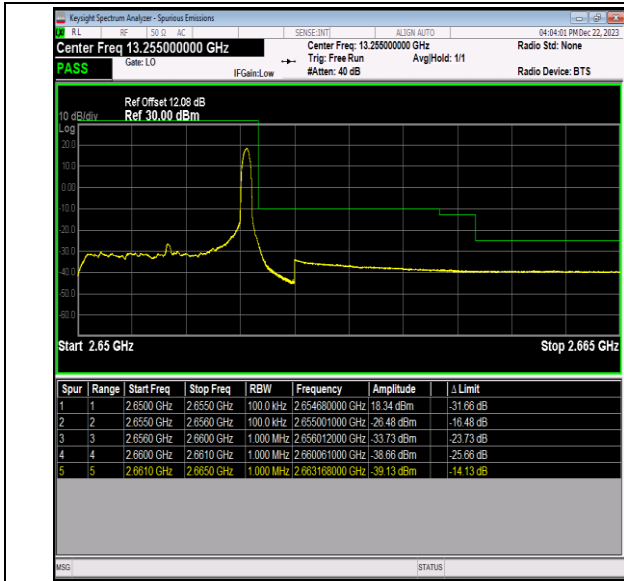

Band41_5MHz_16QAM_40065_25RB#0

Band41_5MHz_16QAM_41215_1RB#24