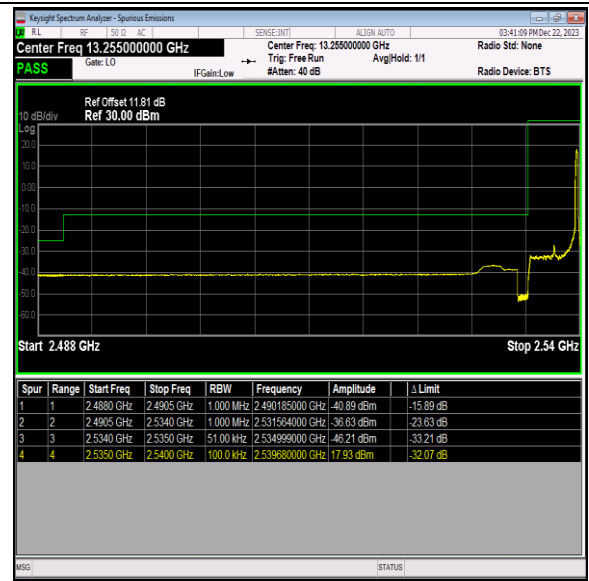

Band41\_5MHz\_QPSK\_40065\_1RB#24

Band41\_5MHz\_QPSK\_40065\_25RB#0

Band41\_5MHz\_QPSK\_41215\_1RB#0

Band41\_5MHz\_QPSK\_41215\_1RB#24

Band41\_5MHz\_QPSK\_41215\_25RB#0

Band41\_5MHz\_16QAM\_40065\_1RB#0

Band41\_5MHz\_16QAM\_40065\_1RB#24