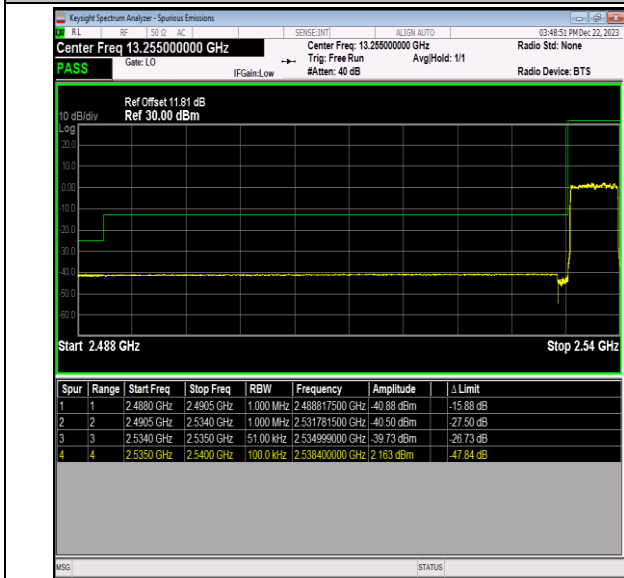

Band41\_5MHz\_QPSK\_40065\_1RB#24

Band41\_5MHz\_QPSK\_40065\_25RB#0

Band41\_5MHz\_QPSK\_41215\_1RB#0

Band41\_5MHz\_QPSK\_41215\_1RB#24

Band41\_5MHz\_QPSK\_41215\_25RB#0

Band41\_5MHz\_16QAM\_40065\_1RB#0

Band41\_5MHz\_16QAM\_40065\_1RB#24