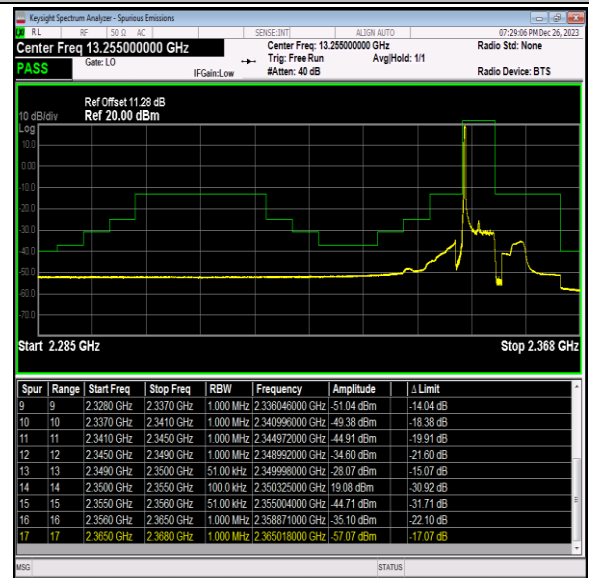

Band40_5MHz_16QAM_39225_1RB#24

Band40_5MHz_64QAM_39175_1RB#0