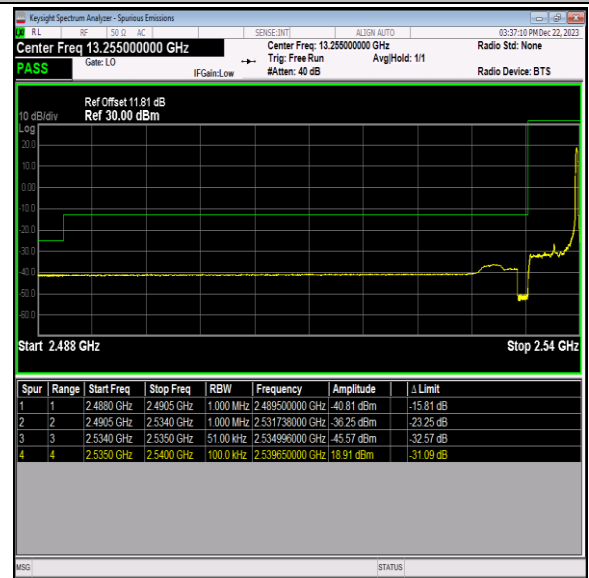

Band40\_10MHz\_16QAM\_39200\_1RB#49

Band40\_10MHz\_16QAM\_39200\_50RB#0

Band40\_10MHz\_64QAM\_39200\_1RB#0

Band40\_10MHz\_64QAM\_39200\_1RB#49

Band40\_10MHz\_64QAM\_39200\_50RB#0

Band41\_5MHz\_QPSK\_40065\_1RB#0