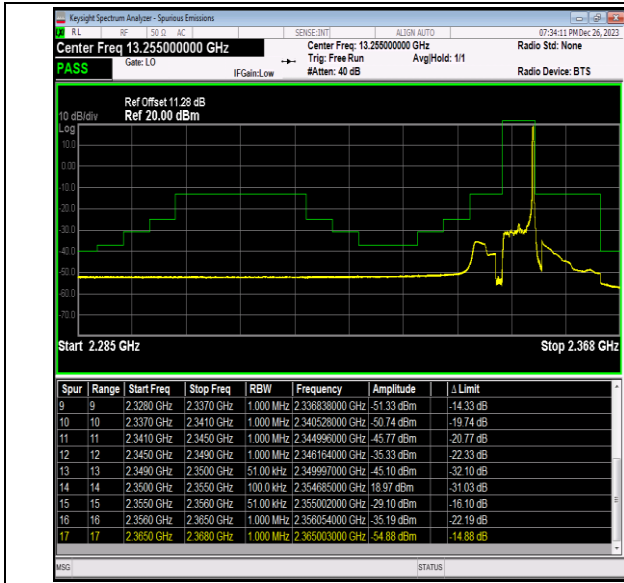

Band40\_10MHz\_64QAM\_38750\_1RB#0

Band40\_10MHz\_64QAM\_38750\_1RB#49

Band40\_10MHz\_64QAM\_38750\_50RB#0

Band40\_5MHz\_QPSK\_39175\_1RB#0

Band40\_5MHz\_QPSK\_39175\_1RB#24

Band40\_5MHz\_QPSK\_39175\_25RB#0