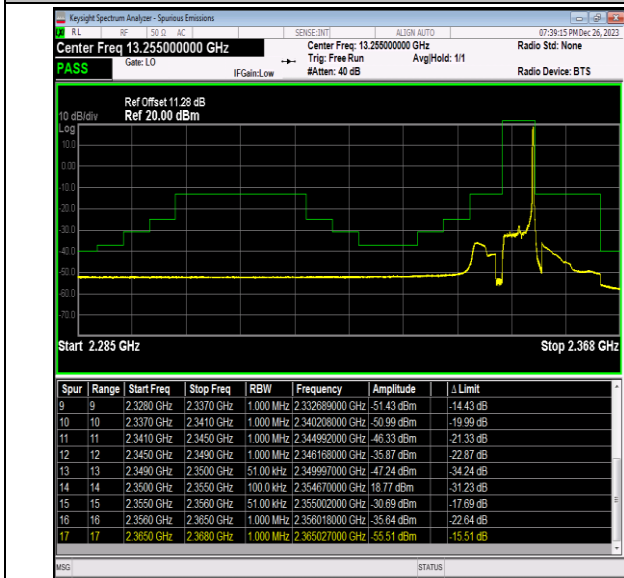

Band40\_5MHz\_QPSK\_39225\_1RB#0

Band40\_5MHz\_QPSK\_39225\_1RB#24

Band40\_5MHz\_QPSK\_39225\_25RB#0

Band40\_5MHz\_16QAM\_39175\_1RB#0

Band40\_5MHz\_16QAM\_39175\_1RB#24

Band40\_5MHz\_16QAM\_39175\_25RB#0

Band40\_5MHz\_16QAM\_39225\_1RB#0

Band40\_5MHz\_16QAM\_39225\_1RB#24

Band40\_5MHz\_16QAM\_39225\_25RB#0

Band40\_5MHz\_64QAM\_39175\_1RB#0

Band40\_5MHz\_64QAM\_39175\_1RB#24

Band40\_5MHz\_64QAM\_39175\_25RB#0

Band40\_5MHz\_64QAM\_39225\_1RB#0