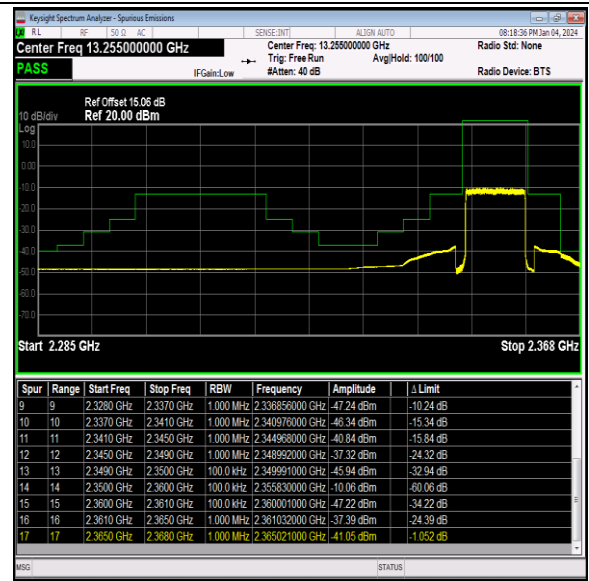

Band40\_10MHz\_16QAM\_39200\_1RB#49

Band40\_10MHz\_16QAM\_39200\_50RB#0

Band40\_10MHz\_64QAM\_39200\_1RB#0

Band40\_10MHz\_64QAM\_39200\_1RB#49

Band40\_10MHz\_64QAM\_39200\_50RB#0

Band41\_5MHz\_QPSK\_40065\_1RB#0