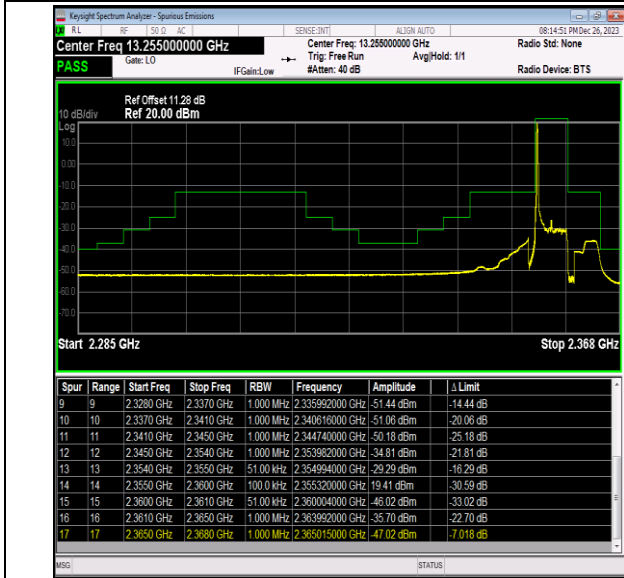

Band40\_5MHz\_16QAM\_39225\_1RB#24

Band40\_5MHz\_16QAM\_39225\_25RB#0

Band40\_5MHz\_64QAM\_39175\_1RB#0

Band40\_5MHz\_64QAM\_39175\_1RB#24

Band40\_5MHz\_64QAM\_39175\_25RB#0

Band40\_5MHz\_64QAM\_39225\_1RB#0