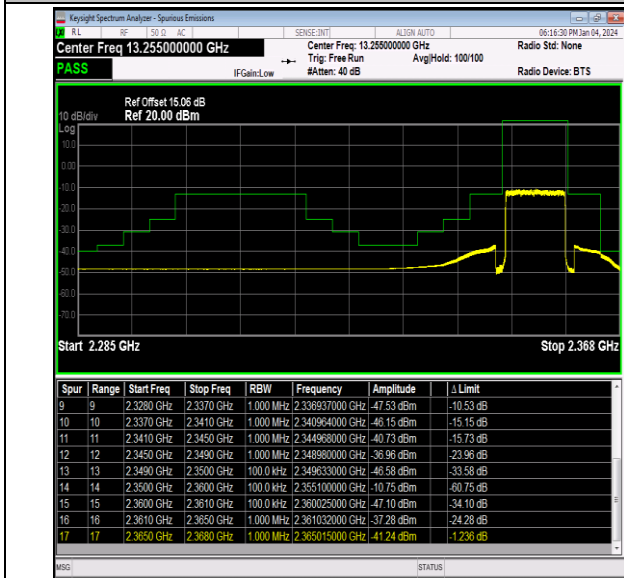

Band40_10MHz_16QAM_39200_1RB#0

Band40_10MHz_16QAM_39200_50RB#0