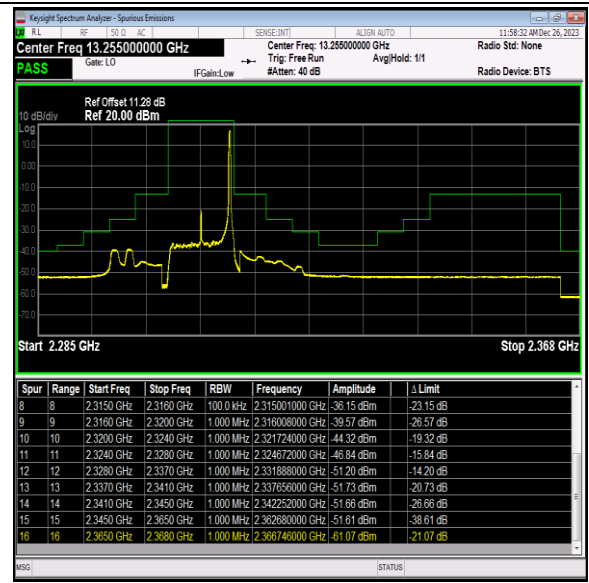

Band40\_10MHz\_64QAM\_38750\_1RB#0

Band40\_10MHz\_64QAM\_38750\_1RB#49

Band40\_10MHz\_64QAM\_38750\_50RB#0

Band40\_5MHz\_QPSK\_39175\_1RB#0

Band40\_5MHz\_QPSK\_39175\_1RB#24

Band40\_5MHz\_QPSK\_39175\_25RB#0