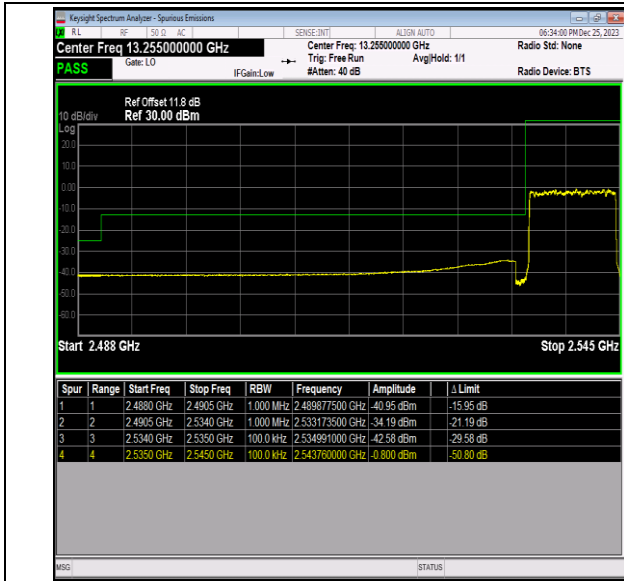

Band41\_10MHz\_QPSK\_40090\_50RB#0

Band41\_10MHz\_QPSK\_41190\_1RB#0

Band41\_10MHz\_QPSK\_41190\_1RB#49

Band41\_10MHz\_QPSK\_41190\_50RB#0

Band41\_10MHz\_16QAM\_40090\_1RB#0

Band41\_10MHz\_16QAM\_40090\_1RB#49