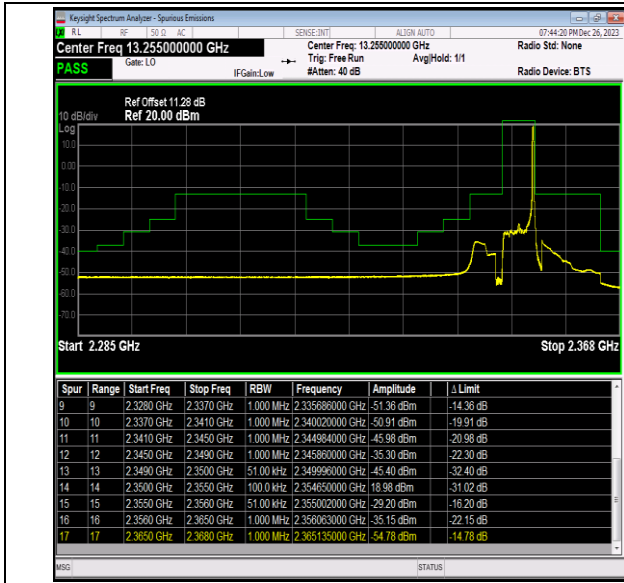

Band40_5MHz_16QAM_39225_25RB#0

Band40_5MHz_64QAM_39175_1RB#24