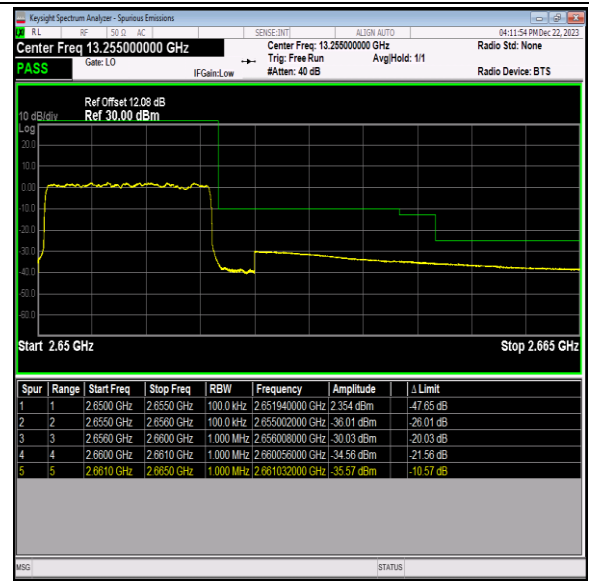

Band41_5MHz_16QAM_41215_1RB#0

Band41_5MHz_16QAM_41215_25RB#0