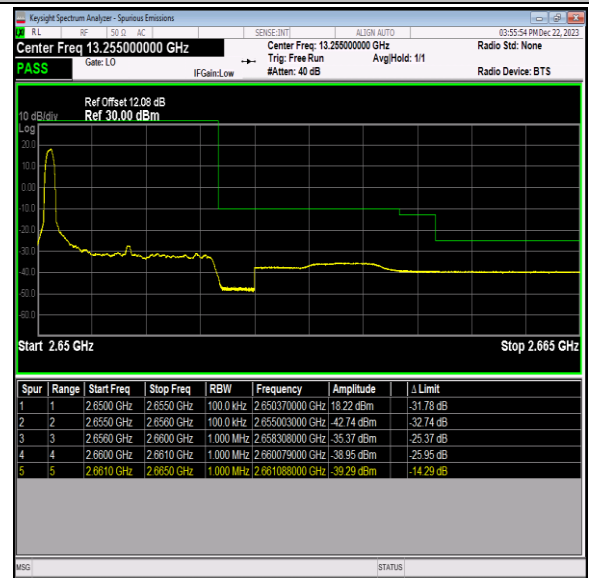

Band41_5MHz_16QAM_40065_1RB#24

Band41_5MHz_16QAM_41215_1RB#0