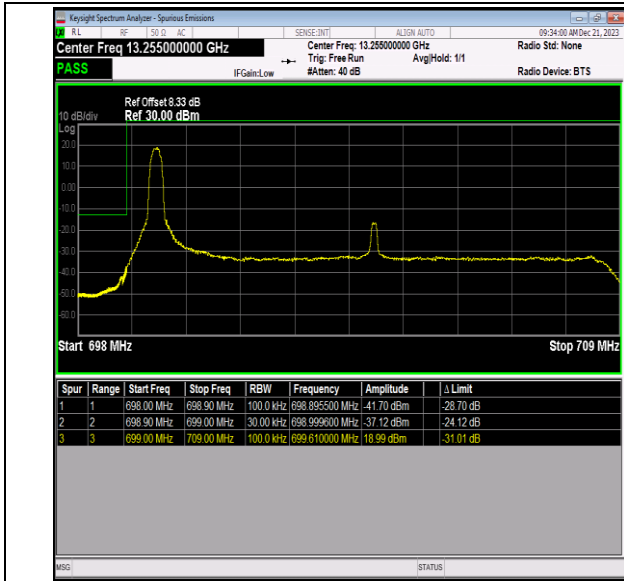

Band12\_10MHz\_QPSK\_23060\_1RB#49

Band12\_10MHz\_QPSK\_23060\_50RB#0

Band12\_10MHz\_QPSK\_23130\_1RB#0

Band12\_10MHz\_QPSK\_23130\_1RB#49

Band12\_10MHz\_QPSK\_23130\_50RB#0

Band12\_10MHz\_16QAM\_23060\_1RB#0