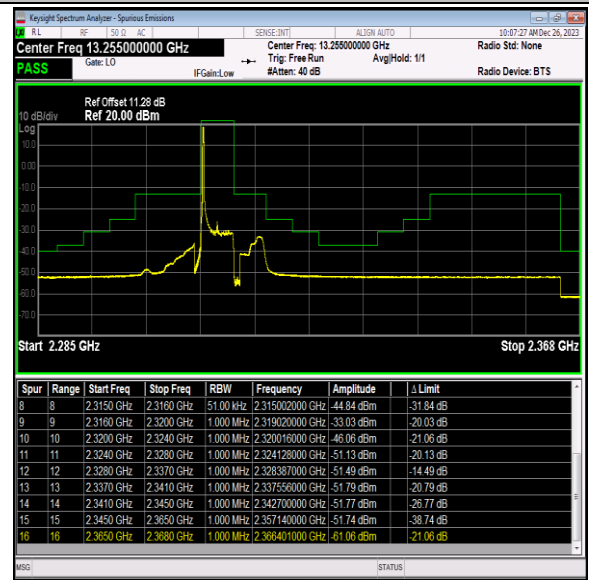

Band40_5MHz_QPSK_38725_1RB#24

Band40_5MHz_QPSK_38775_1RB#0