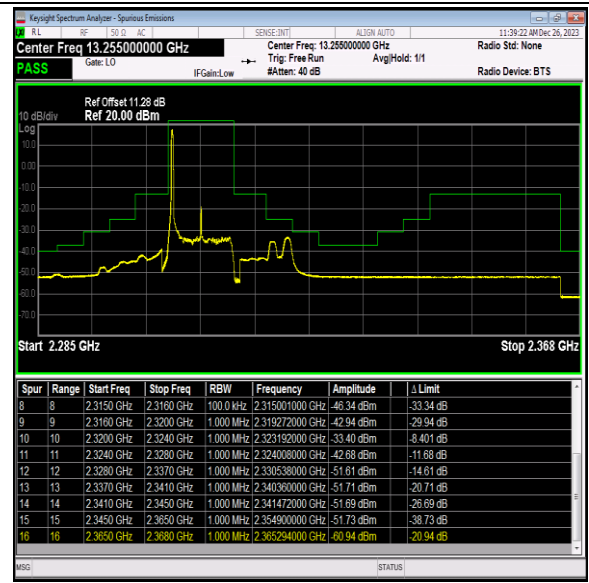

Band40_10MHz_QPSK_38750_1RB#49

Band40_10MHz_16QAM_38750_1RB#0