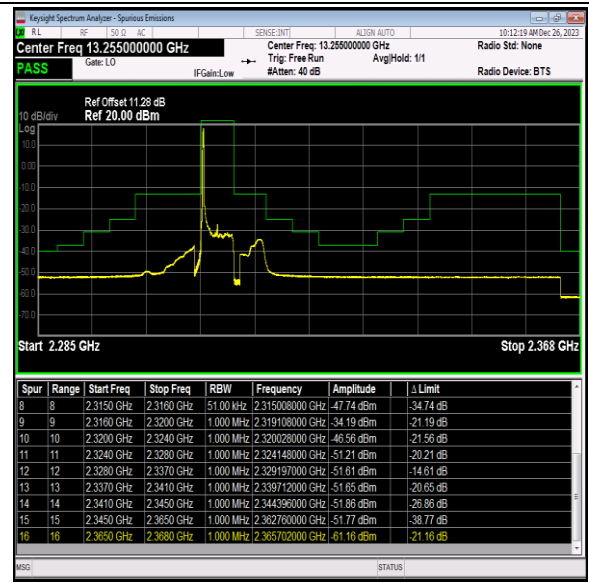

Band40_5MHz_16QAM_38725_1RB#24

Band40_5MHz_16QAM_38775_1RB#0