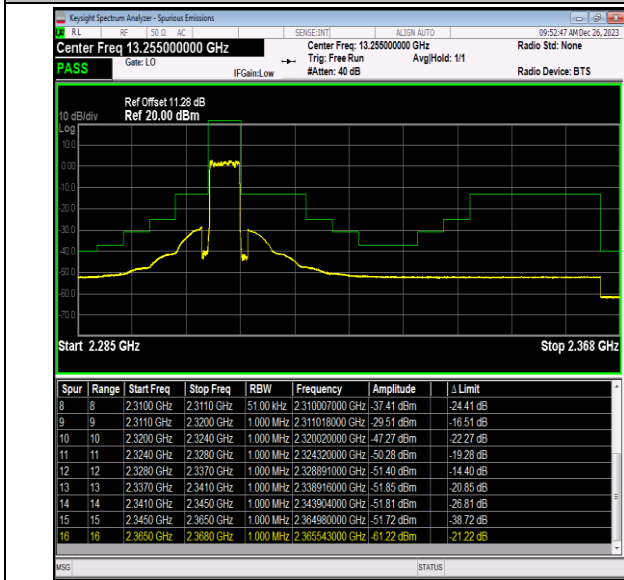

Band40_5MHz_QPSK_38725_1RB#0

Band40_5MHz_QPSK_38725_25RB#0