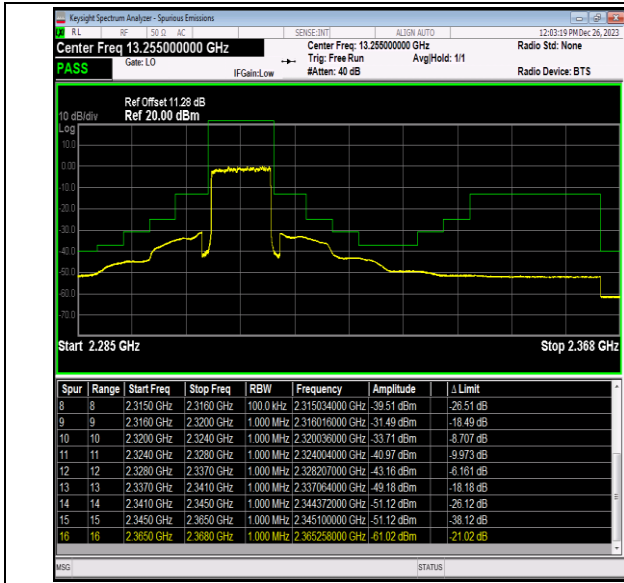

Band40\_5MHz\_64QAM\_38725\_25RB#0

Band40\_5MHz\_64QAM\_38775\_1RB#0

Band40\_5MHz\_64QAM\_38775\_1RB#24

Band40\_5MHz\_64QAM\_38775\_25RB#0

Band40\_10MHz\_QPSK\_38750\_1RB#0

Band40\_10MHz\_QPSK\_38750\_1RB#49