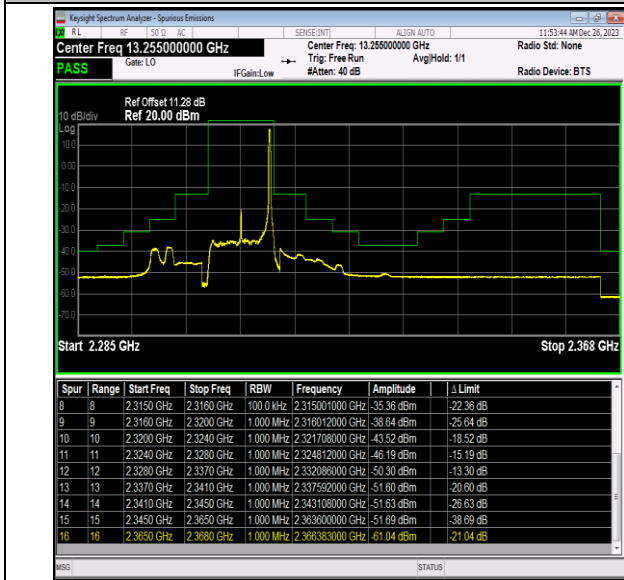

Band40_10MHz_QPSK_38750_50RB#0

Band40_10MHz_16QAM_38750_1RB#49