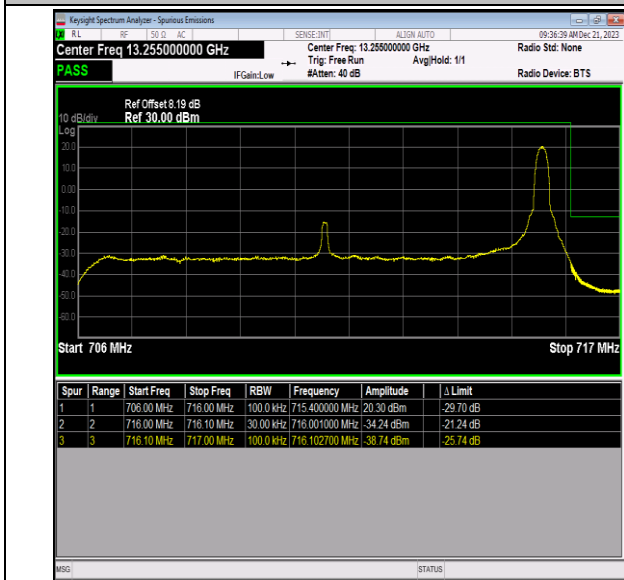

Band12\_10MHz\_QPSK\_23060\_1RB#49

Band12\_10MHz\_QPSK\_23060\_50RB#0

Band12\_10MHz\_QPSK\_23130\_1RB#0

Band12\_10MHz\_QPSK\_23130\_1RB#49

Band12\_10MHz\_QPSK\_23130\_50RB#0

Band12\_10MHz\_16QAM\_23060\_1RB#0