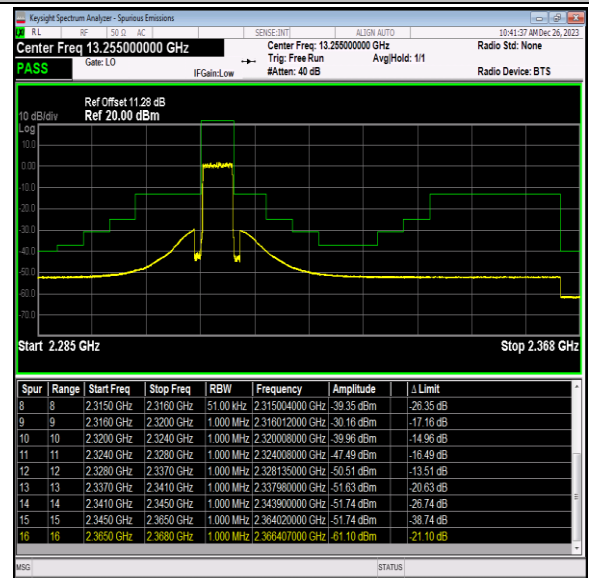

Band40_5MHz_16QAM_38775_1RB#0

Band40_5MHz_16QAM_38775_25RB#0