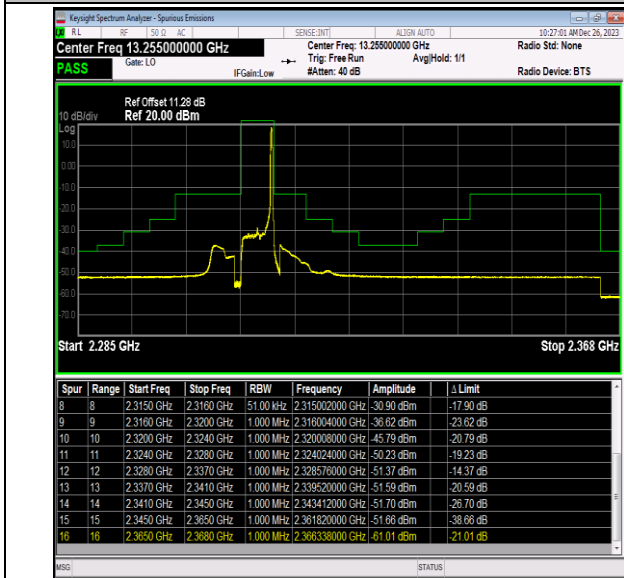

Band40_5MHz_16QAM_38725_25RB#0

Band40_5MHz_16QAM_38775_1RB#24