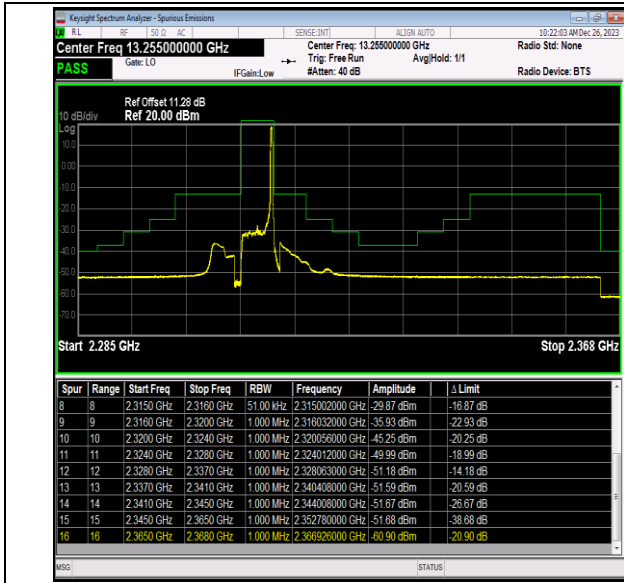

Band40_5MHz_QPSK_38725_25RB#0

Band40_5MHz_QPSK_38775_1RB#24