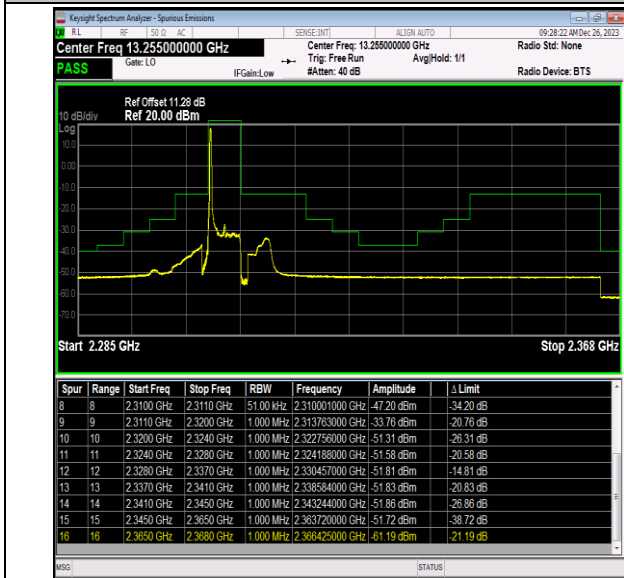

Band40\_5MHz\_QPSK\_38725\_1RB#24

Band40\_5MHz\_QPSK\_38725\_25RB#0

Band40\_5MHz\_QPSK\_38775\_1RB#0

Band40\_5MHz\_QPSK\_38775\_1RB#24

Band40\_5MHz\_QPSK\_38775\_25RB#0

Band40\_5MHz\_16QAM\_38725\_1RB#0

Band40\_5MHz\_16QAM\_38725\_1RB#24