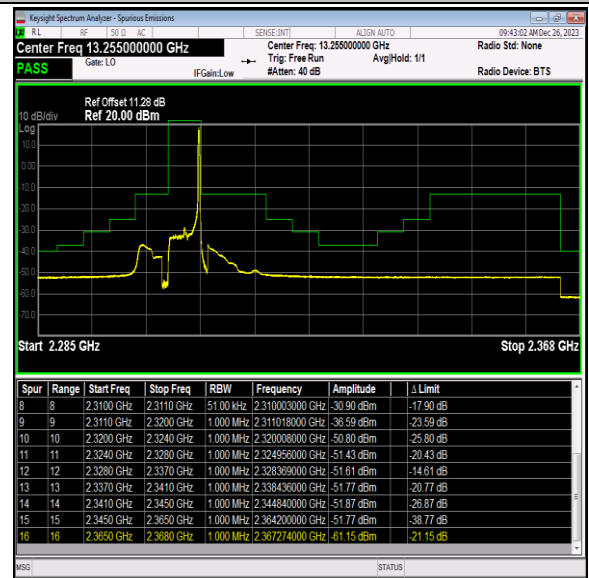

Band40\_5MHz\_QPSK\_38725\_1RB#24

Band40\_5MHz\_QPSK\_38725\_25RB#0

Band40\_5MHz\_QPSK\_38775\_1RB#0

Band40\_5MHz\_QPSK\_38775\_1RB#24

Band40\_5MHz\_QPSK\_38775\_25RB#0

Band40\_5MHz\_16QAM\_38725\_1RB#0

Band40\_5MHz\_16QAM\_38725\_1RB#24