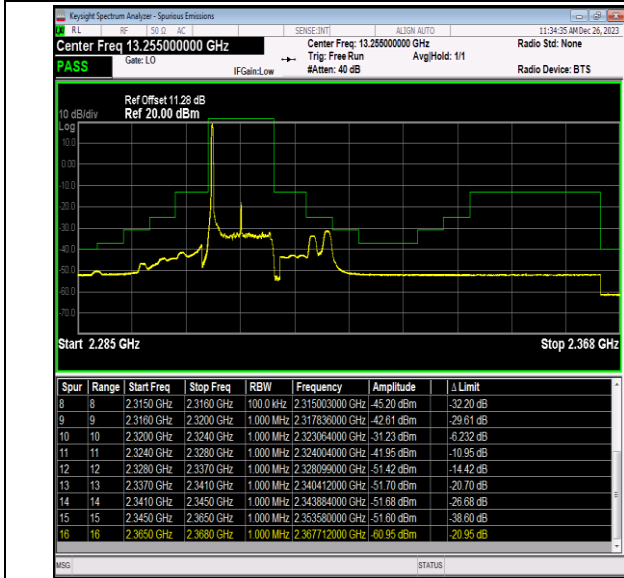

Band40\_5MHz\_64QAM\_38725\_25RB#0

Band40\_5MHz\_64QAM\_38775\_1RB#0

Band40\_5MHz\_64QAM\_38775\_1RB#24

Band40\_5MHz\_64QAM\_38775\_25RB#0

Band40\_10MHz\_QPSK\_38750\_1RB#0

Band40\_10MHz\_QPSK\_38750\_1RB#49