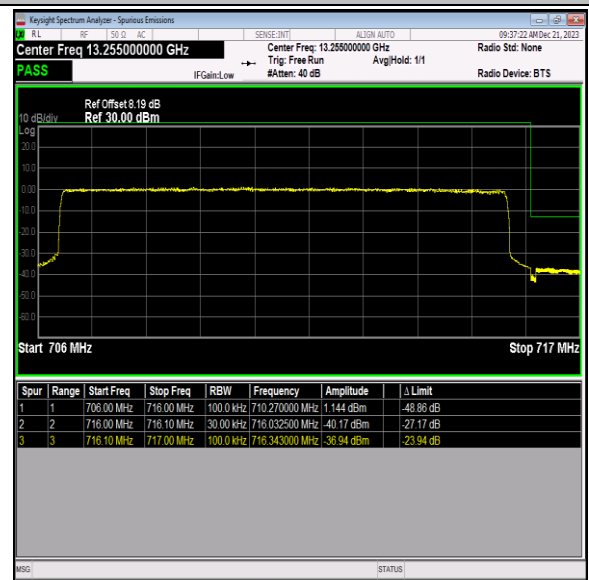

Band12\_10MHz\_QPSK\_23060\_1RB#49

Band12\_10MHz\_QPSK\_23060\_50RB#0

Band12\_10MHz\_QPSK\_23130\_1RB#0

Band12\_10MHz\_QPSK\_23130\_1RB#49

Band12\_10MHz\_QPSK\_23130\_50RB#0

Band12\_10MHz\_16QAM\_23060\_1RB#0