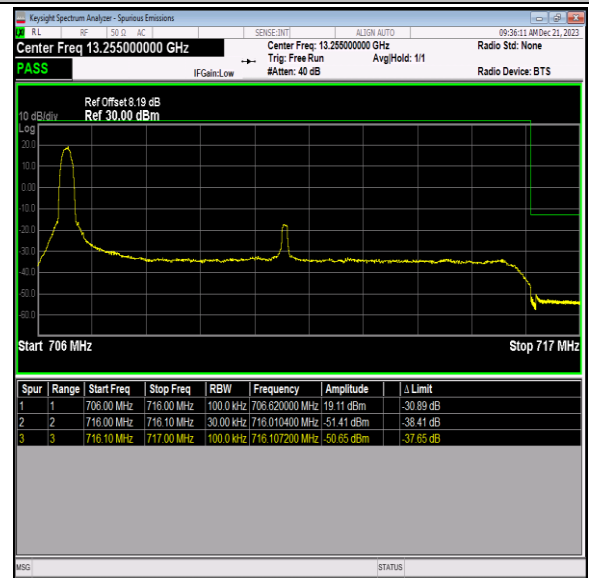

Band12_10MHz_16QAM_23060_1RB#49

Band12_10MHz_16QAM_23130_1RB#0