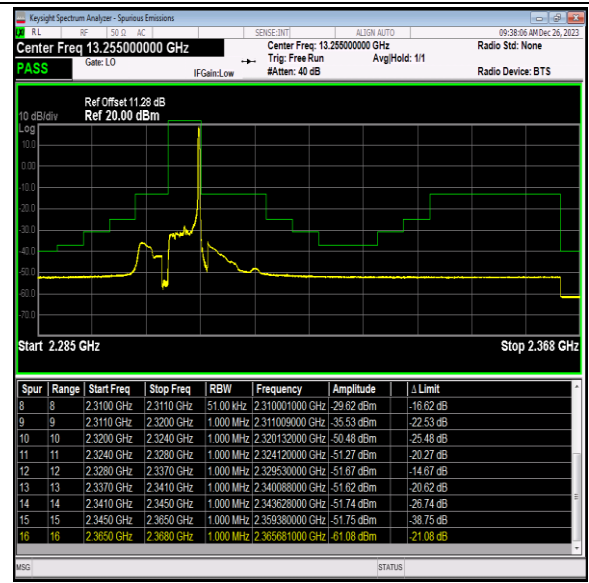

Band12\_10MHz\_64QAM\_23060\_1RB#49

Band12\_10MHz\_64QAM\_23060\_50RB#0

Band12\_10MHz\_64QAM\_23130\_1RB#0

Band12\_10MHz\_64QAM\_23130\_1RB#49

Band12\_10MHz\_64QAM\_23130\_50RB#0

Band40\_5MHz\_QPSK\_38725\_1RB#0