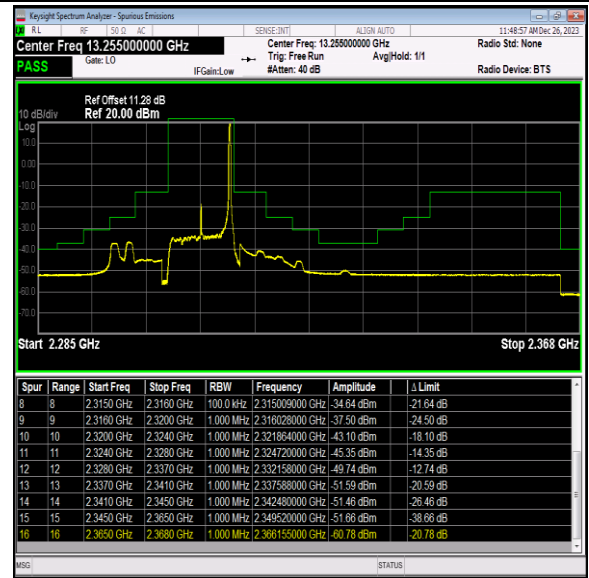

Band40\_5MHz\_64QAM\_38725\_25RB#0

Band40\_5MHz\_64QAM\_38775\_1RB#0

Band40\_5MHz\_64QAM\_38775\_1RB#24

Band40\_5MHz\_64QAM\_38775\_25RB#0

Band40\_10MHz\_QPSK\_38750\_1RB#0

Band40\_10MHz\_QPSK\_38750\_1RB#49