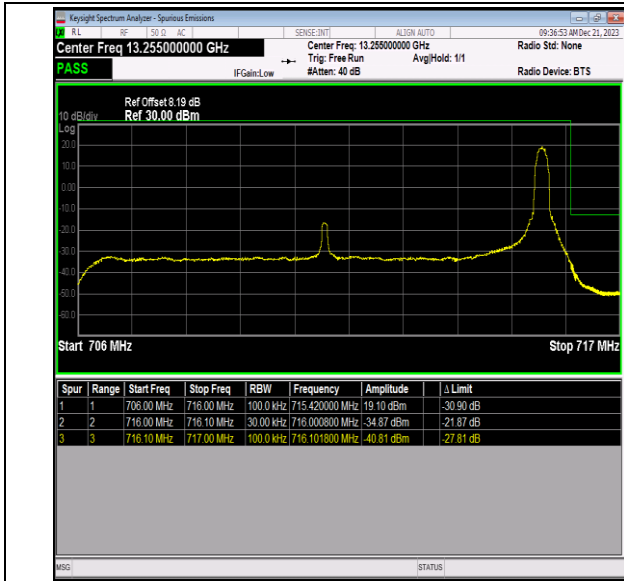

Band12_10MHz_16QAM_23060_50RB#0

Band12_10MHz_16QAM_23130_1RB#49