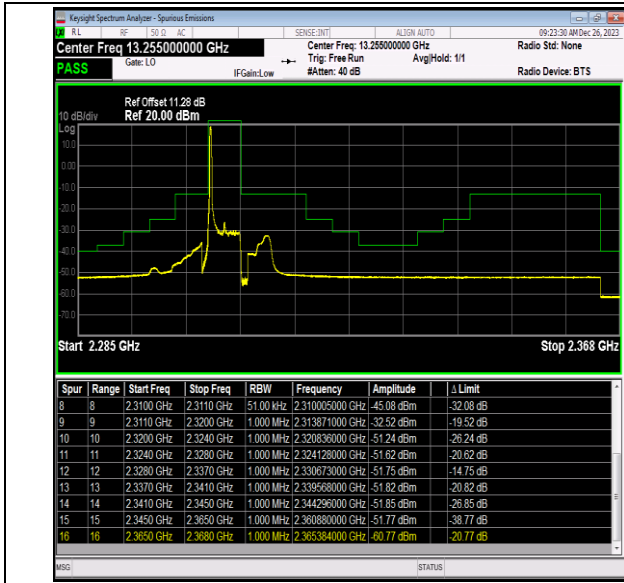

Band12\_10MHz\_64QAM\_23060\_1RB#49

Band12\_10MHz\_64QAM\_23060\_50RB#0

Band12\_10MHz\_64QAM\_23130\_1RB#0

Band12\_10MHz\_64QAM\_23130\_1RB#49

Band12\_10MHz\_64QAM\_23130\_50RB#0

Band40\_5MHz\_QPSK\_38725\_1RB#0