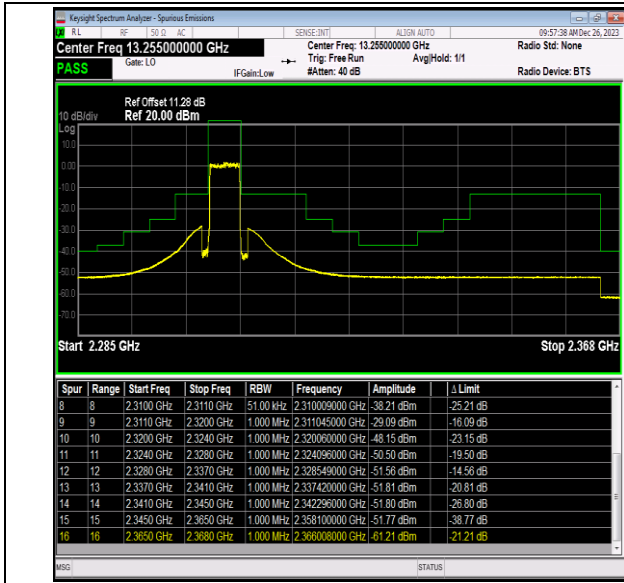

Band40\_5MHz\_QPSK\_38725\_1RB#24

Band40\_5MHz\_QPSK\_38725\_25RB#0

Band40\_5MHz\_QPSK\_38775\_1RB#0

Band40\_5MHz\_QPSK\_38775\_1RB#24

Band40\_5MHz\_QPSK\_38775\_25RB#0

Band40\_5MHz\_16QAM\_38725\_1RB#0

Band40\_5MHz\_16QAM\_38725\_1RB#24