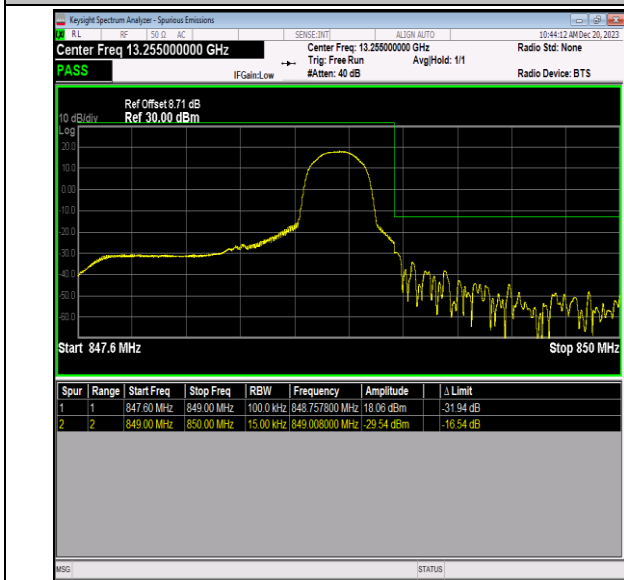

Band5\_1.4MHz\_QPSK\_20643\_1RB#5

Band5\_1.4MHz\_QPSK\_20643\_6RB#0

Band5\_1.4MHz\_16QAM\_20407\_1RB#0

Band5\_1.4MHz\_16QAM\_20407\_1RB#5

Band5\_1.4MHz\_16QAM\_20407\_6RB#0

Band5\_1.4MHz\_16QAM\_20643\_1RB#0