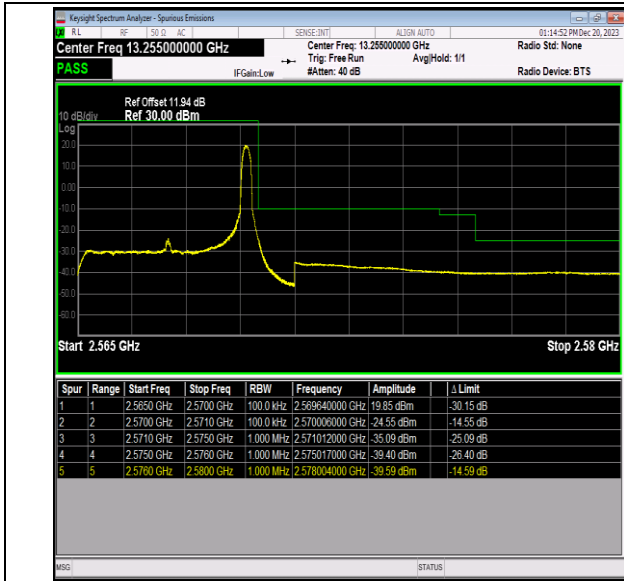

Band5\_10MHz\_64QAM\_20600\_1RB#49

Band5\_10MHz\_64QAM\_20600\_50RB#0

Band7\_5MHz\_QPSK\_20775\_1RB#0

Band7\_5MHz\_QPSK\_20775\_1RB#24

Band7\_5MHz\_QPSK\_20775\_25RB#0

Band7\_5MHz\_QPSK\_21425\_1RB#0

Band7\_5MHz\_QPSK\_21425\_1RB#24