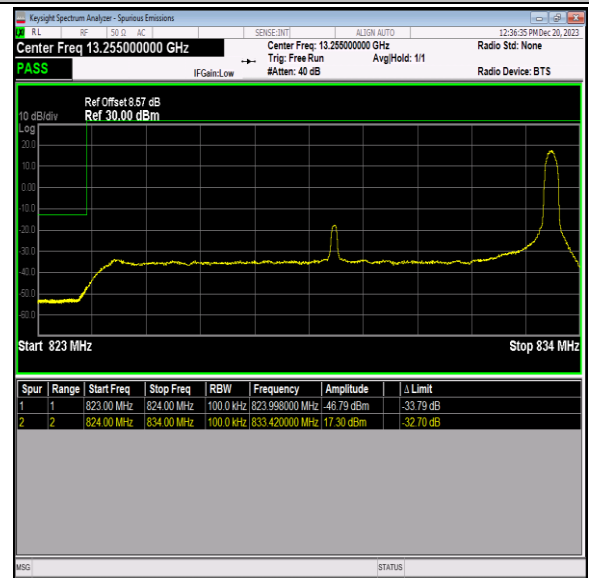

Band5_10MHz_16QAM_20600_50RB#0

Band5_10MHz_64QAM_20450_1RB#49