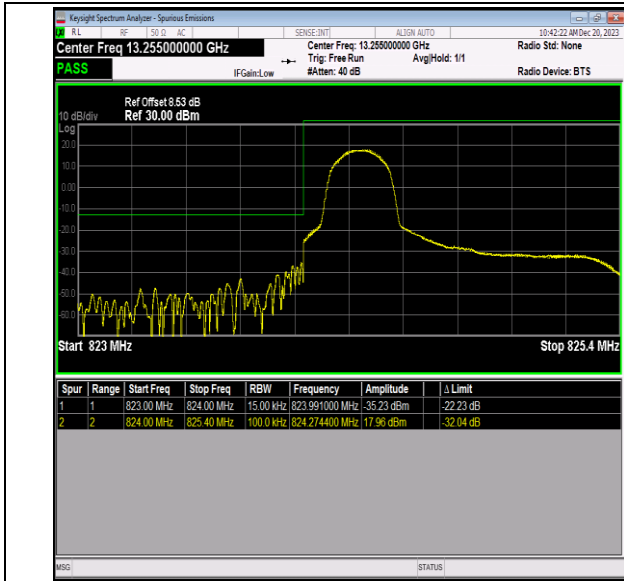

Band5_1.4MHz_16QAM_20643_1RB#5

Band5_1.4MHz_64QAM_20407_1RB#0