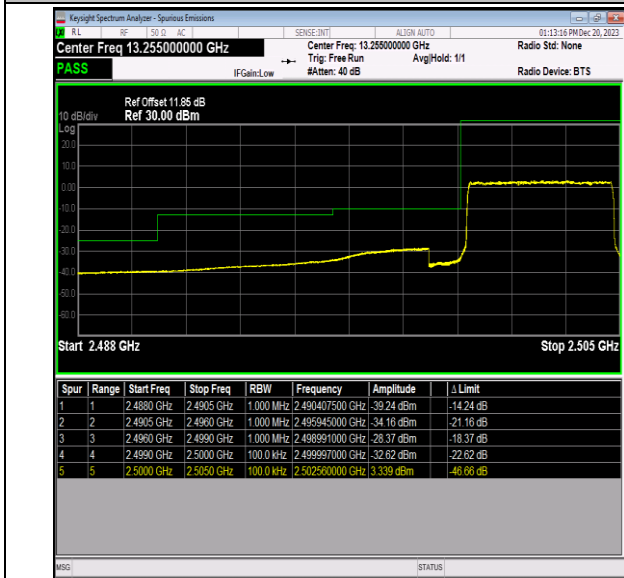

Band5\_10MHz\_64QAM\_20600\_1RB#49

Band5\_10MHz\_64QAM\_20600\_50RB#0

Band7\_5MHz\_QPSK\_20775\_1RB#0

Band7\_5MHz\_QPSK\_20775\_1RB#24

Band7\_5MHz\_QPSK\_20775\_25RB#0

Band7\_5MHz\_QPSK\_21425\_1RB#0

Band7\_5MHz\_QPSK\_21425\_1RB#24