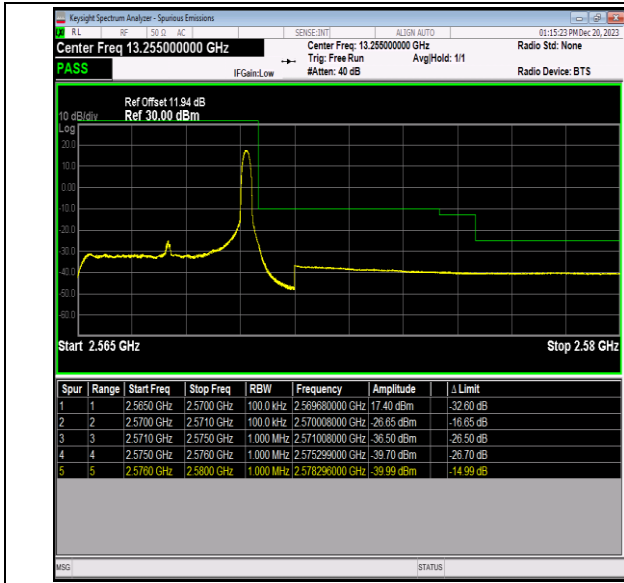

Band7_5MHz_64QAM_20775_25RB#0

Band7_5MHz_64QAM_21425_1RB#24