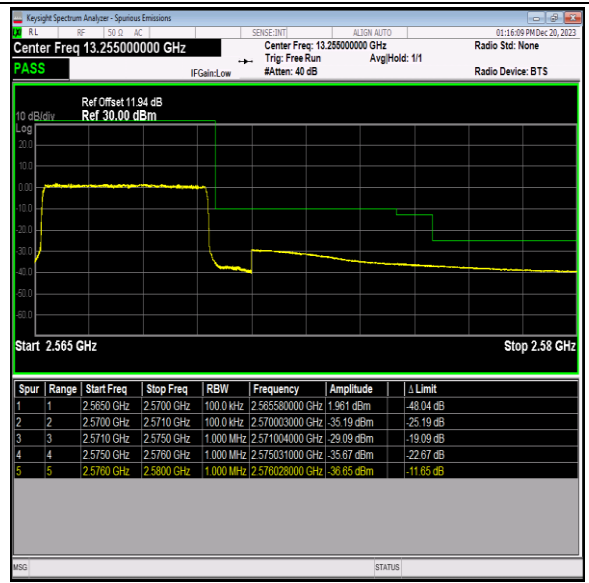

Band7_5MHz_64QAM_21425_1RB#0

Band7_5MHz_64QAM_21425_25RB#0