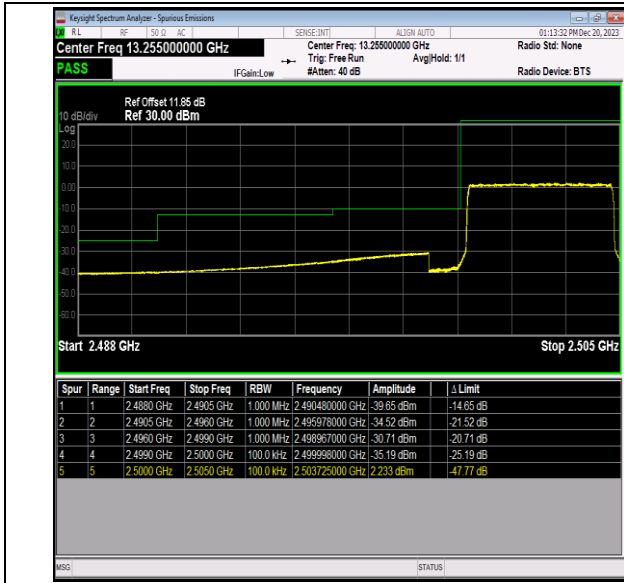

Band7_5MHz_16QAM_20775_1RB#0

Band7_5MHz_16QAM_20775_25RB#0