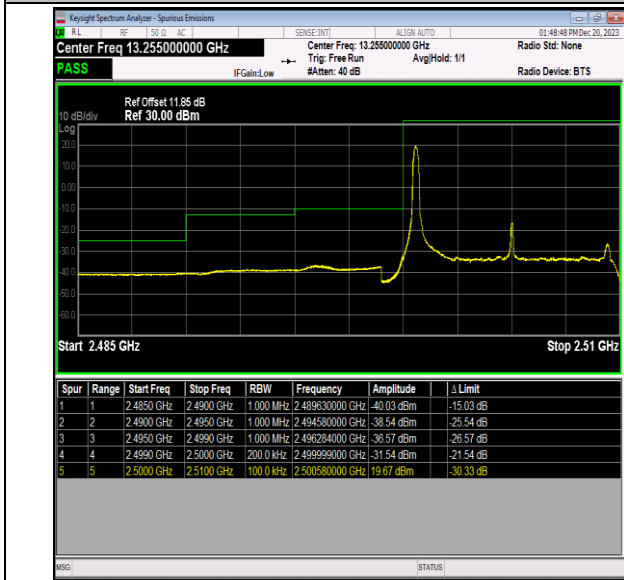

Band7_5MHz_64QAM_21425_1RB#24

Band7_10MHz_QPSK_20800_1RB#0