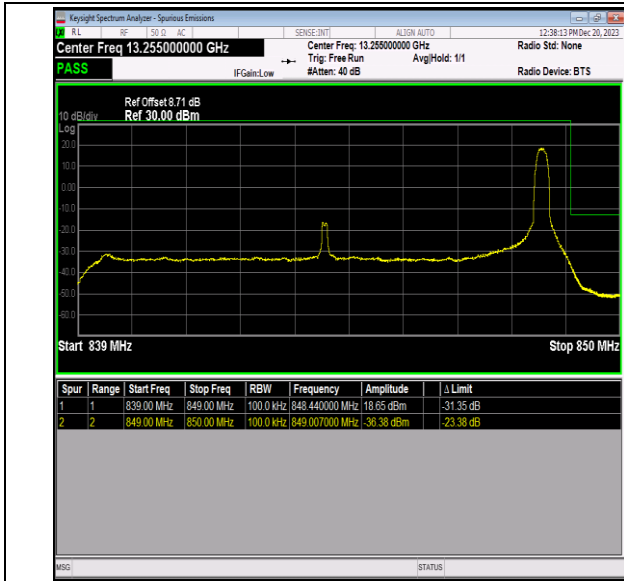

Band5\_10MHz\_QPSK\_20600\_1RB#49

Band5\_10MHz\_QPSK\_20600\_50RB#0

Band5\_10MHz\_16QAM\_20450\_1RB#0

Band5\_10MHz\_16QAM\_20450\_1RB#49

Band5\_10MHz\_16QAM\_20450\_50RB#0

Band5\_10MHz\_16QAM\_20600\_1RB#0