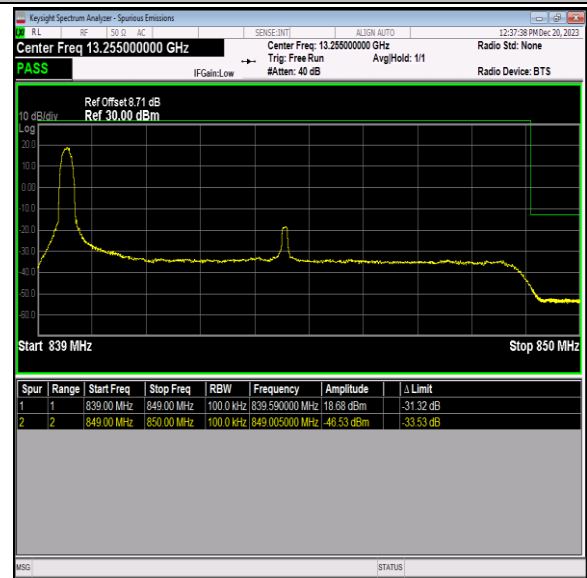

Band5\_10MHz\_QPSK\_20600\_1RB#49

Band5\_10MHz\_QPSK\_20600\_50RB#0

Band5\_10MHz\_16QAM\_20450\_1RB#0

Band5\_10MHz\_16QAM\_20450\_1RB#49

Band5\_10MHz\_16QAM\_20450\_50RB#0

Band5\_10MHz\_16QAM\_20600\_1RB#0