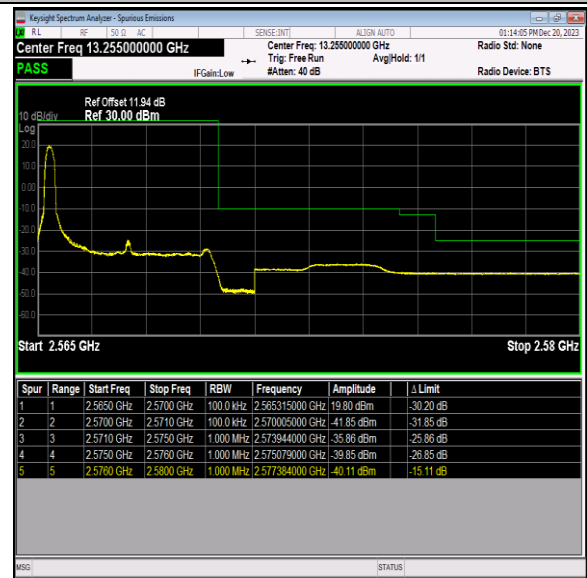

Band5\_10MHz\_64QAM\_20600\_1RB#49

Band5\_10MHz\_64QAM\_20600\_50RB#0

Band7\_5MHz\_QPSK\_20775\_1RB#0

Band7\_5MHz\_QPSK\_20775\_1RB#24

Band7\_5MHz\_QPSK\_20775\_25RB#0

Band7\_5MHz\_QPSK\_21425\_1RB#0

Band7\_5MHz\_QPSK\_21425\_1RB#24