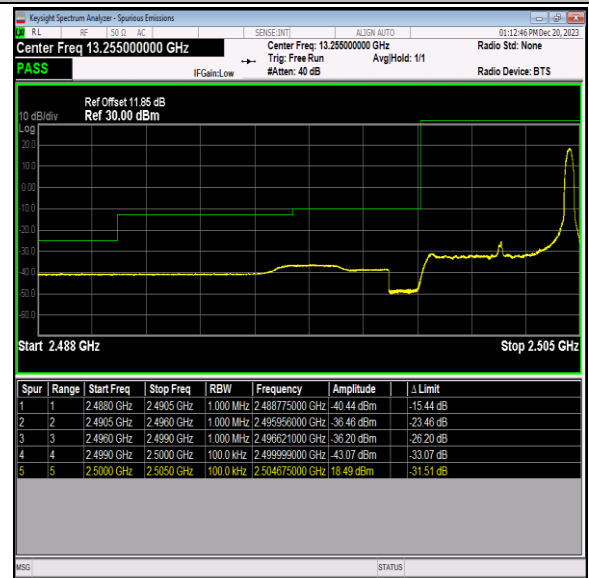

Band7_5MHz_QPSK_21425_25RB#0

Band7_5MHz_16QAM_20775_1RB#24