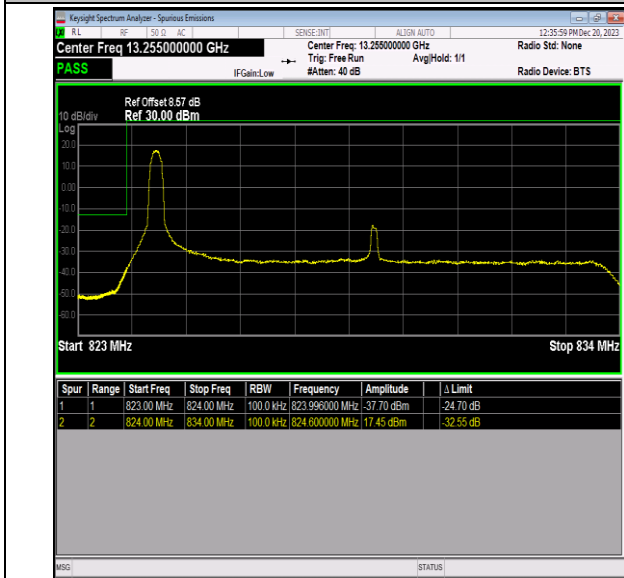

Band5_10MHz_16QAM_20600_1RB#49

Band5_10MHz_64QAM_20450_1RB#0