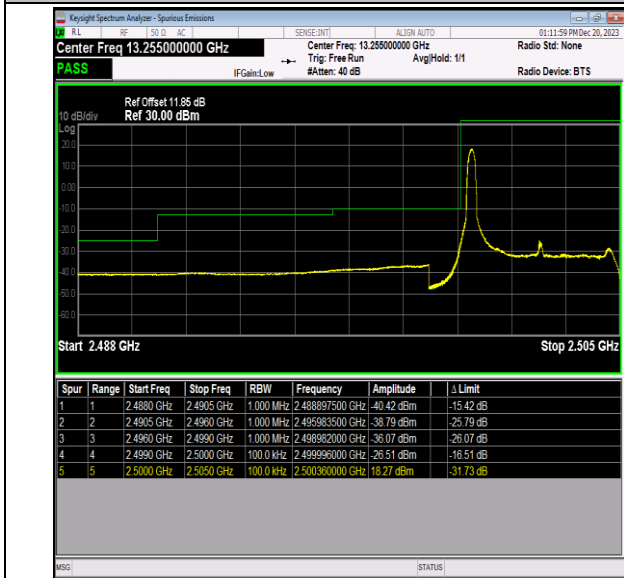

Band7_5MHz_QPSK_21425_1RB#24

Band7_5MHz_16QAM_20775_1RB#0