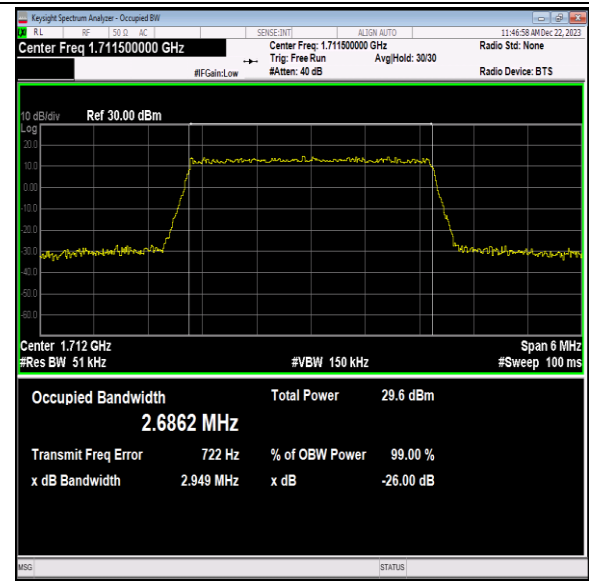

Band66-3MHz-64QAM-131987-15RB#0-PASS