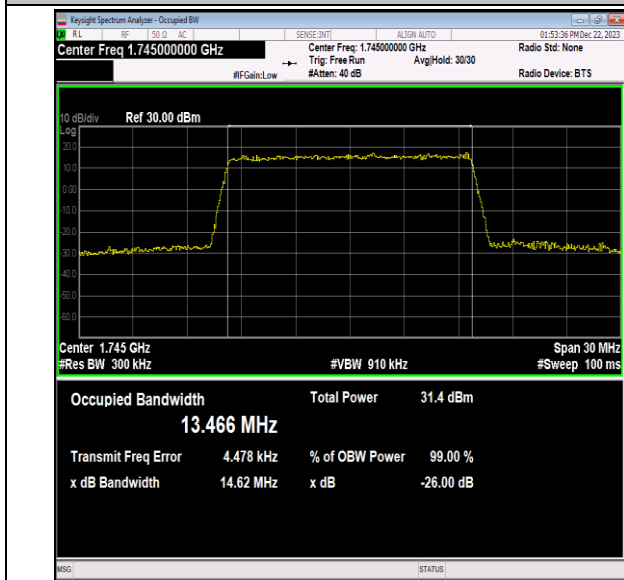

Band66-15MHz-QPSK-132047-75RB#0-PASS

Band66-15MHz-QPSK-132322-75RB#0-PASS

Band66-15MHz-QPSK-132597-75RB#0-PASS

Band66-15MHz-16QAM-132047-75RB#0-PASS

Band66-15MHz-16QAM-132322-75RB#0-PASS

Band66-15MHz-16QAM-132597-75RB#0-PASS