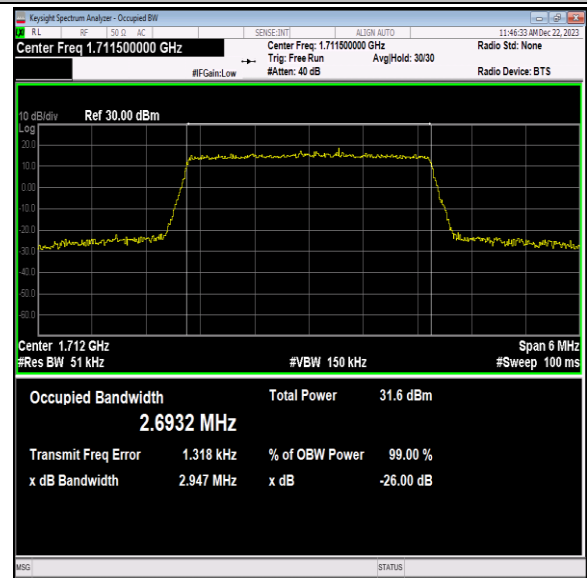

Band66-3MHz-QPSK-131987-15RB#0-PASS