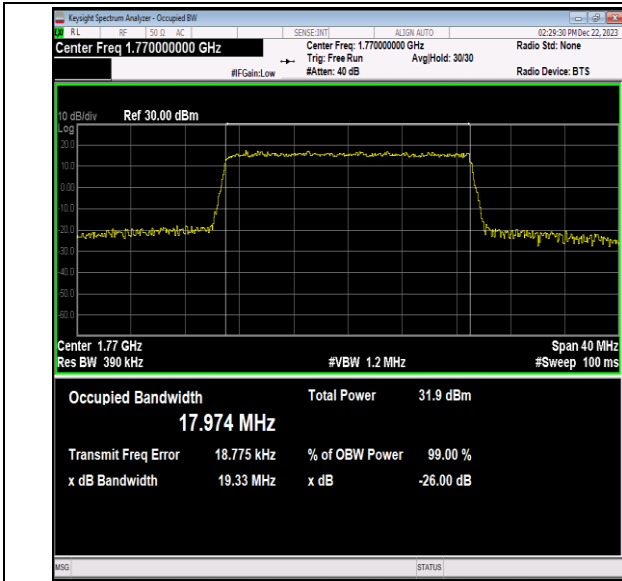

Band66-20MHz-16QAM-132572-100RB#0-PASS