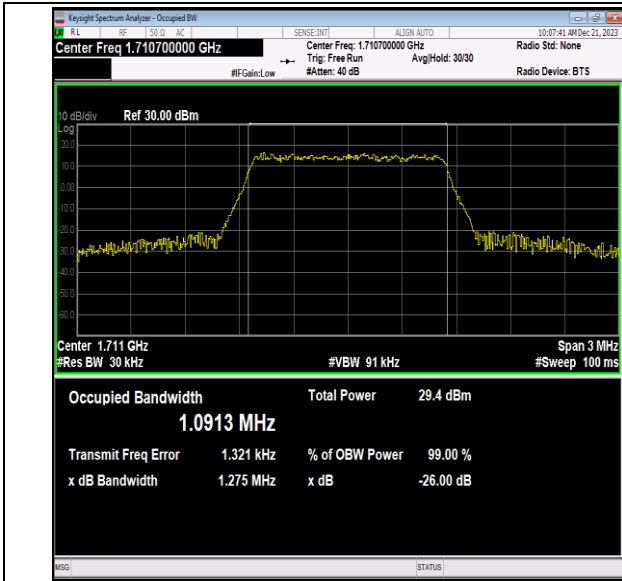

Band66-1.4MHz-QPSK-131979-6RB#0-PASS

Band66-1.4MHz-QPSK-132322-6RB#0-PASS

Band66-1.4MHz-QPSK-132665-6RB#0-PASS

Band66-1.4MHz-16QAM-131979-6RB#0-PASS

Band66-1.4MHz-16QAM-132322-6RB#0-PASS

Band66-1.4MHz-16QAM-132665-6RB#0-PASS