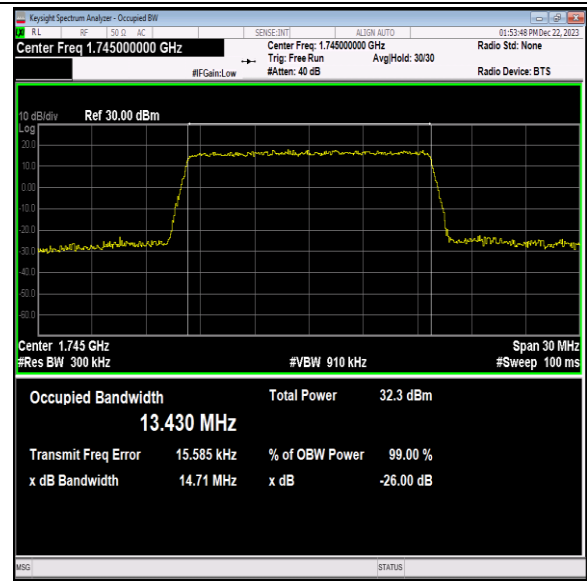

Band66-15MHz-64QAM-132322-75RB#0-PASS