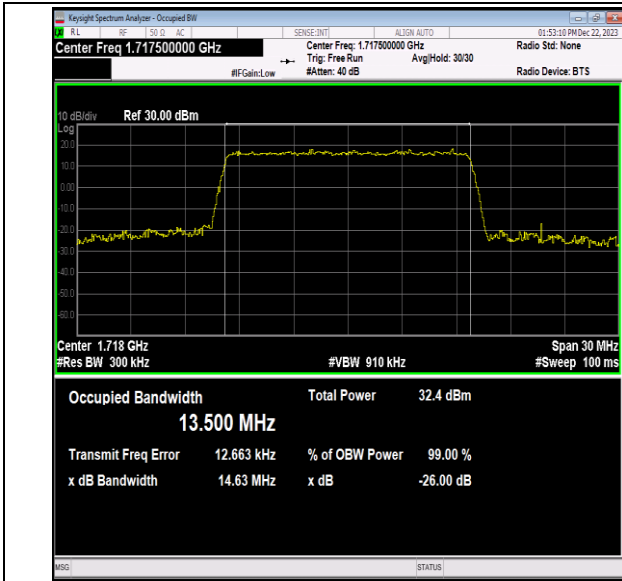

Band66-15MHz-QPSK-132047-75RB#0-PASS

Band66-15MHz-QPSK-132322-75RB#0-PASS

Band66-15MHz-QPSK-132597-75RB#0-PASS

Band66-15MHz-16QAM-132047-75RB#0-PASS

Band66-15MHz-16QAM-132322-75RB#0-PASS

Band66-15MHz-16QAM-132597-75RB#0-PASS