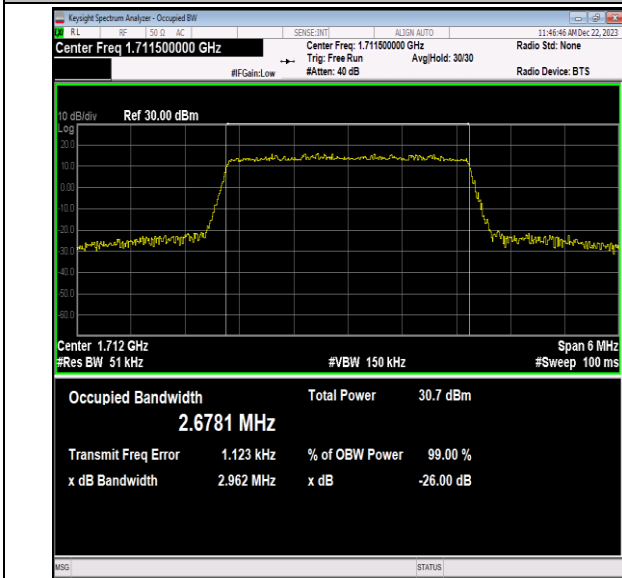

Band66-1.4MHz-64QAM-131979-6RB#0-PASS

Band66-1.4MHz-64QAM-132322-6RB#0-PASS

Band66-1.4MHz-64QAM-132665-6RB#0-PASS

Band66-3MHz-QPSK-131987-15RB#0-PASS

Band66-3MHz-QPSK-132322-15RB#0-PASS

Band66-3MHz-QPSK-132657-15RB#0-PASS