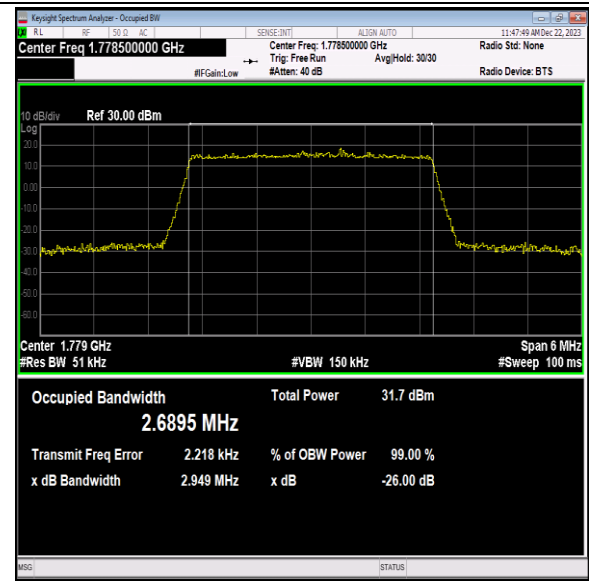

Band66-1.4MHz-64QAM-131979-6RB#0-PASS

Band66-1.4MHz-64QAM-132322-6RB#0-PASS

Band66-1.4MHz-64QAM-132665-6RB#0-PASS

Band66-3MHz-QPSK-131987-15RB#0-PASS

Band66-3MHz-QPSK-132322-15RB#0-PASS

Band66-3MHz-QPSK-132657-15RB#0-PASS