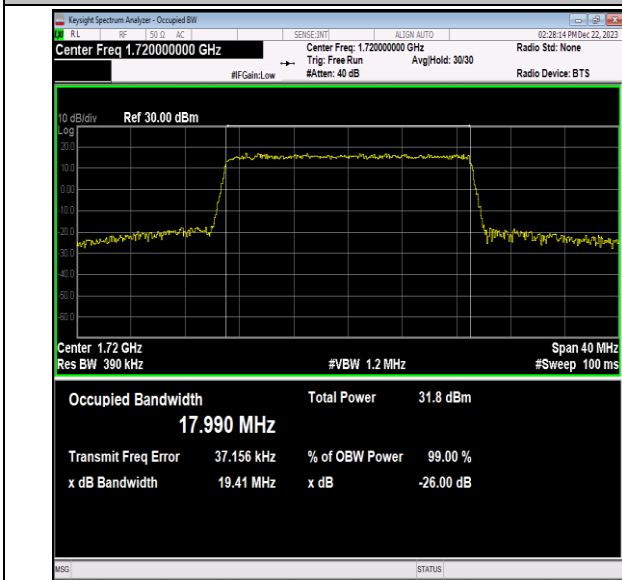

Band66-15MHz-64QAM-132047-75RB#0-PASS

Band66-15MHz-64QAM-132322-75RB#0-PASS

Band66-15MHz-64QAM-132597-75RB#0-PASS

Band66-20MHz-QPSK-132072-100RB#0-PASS

Band66-20MHz-QPSK-132322-100RB#0-PASS

Band66-20MHz-QPSK-132572-100RB#0-PASS