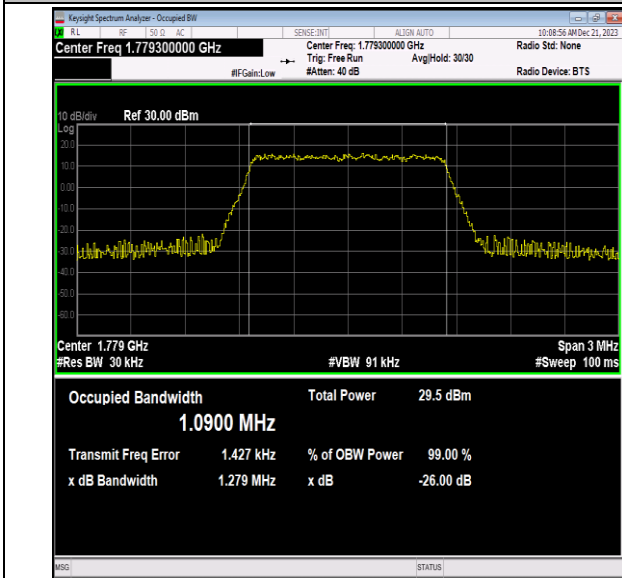

Band66-1.4MHz-64QAM-132665-6RB#0-PASS