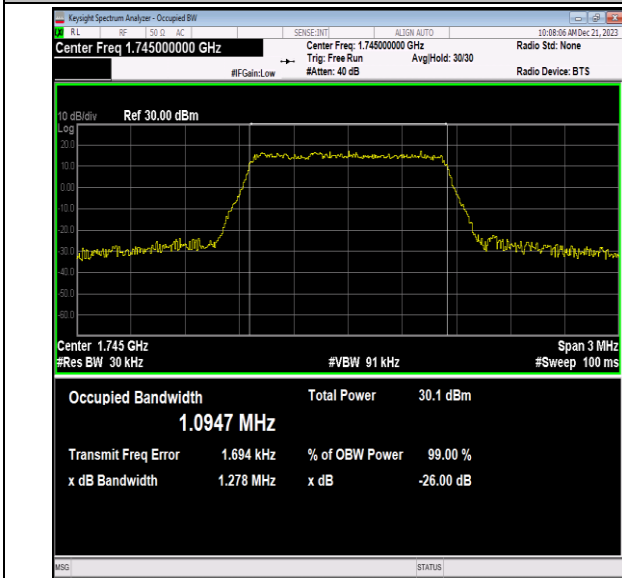

Band66-1.4MHz-QPSK-131979-6RB#0-PASS

Band66-1.4MHz-QPSK-132322-6RB#0-PASS

Band66-1.4MHz-QPSK-132665-6RB#0-PASS

Band66-1.4MHz-16QAM-131979-6RB#0-PASS

Band66-1.4MHz-16QAM-132322-6RB#0-PASS

Band66-1.4MHz-16QAM-132665-6RB#0-PASS