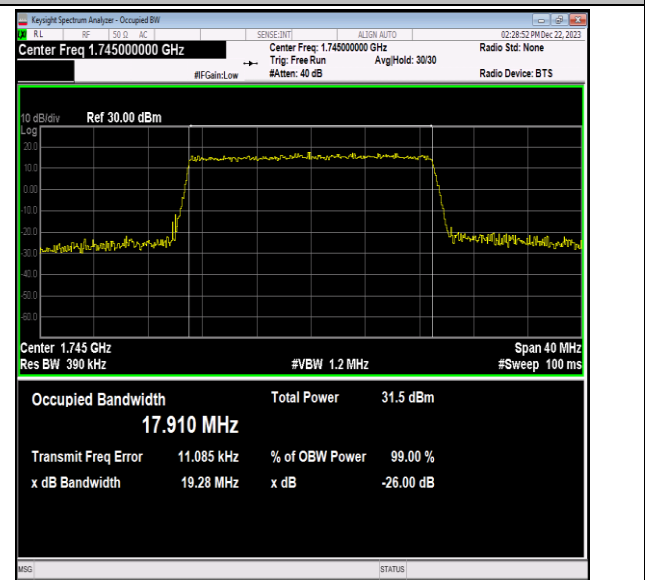

Band66-20MHz-16QAM-132322-100RB#0-PASS