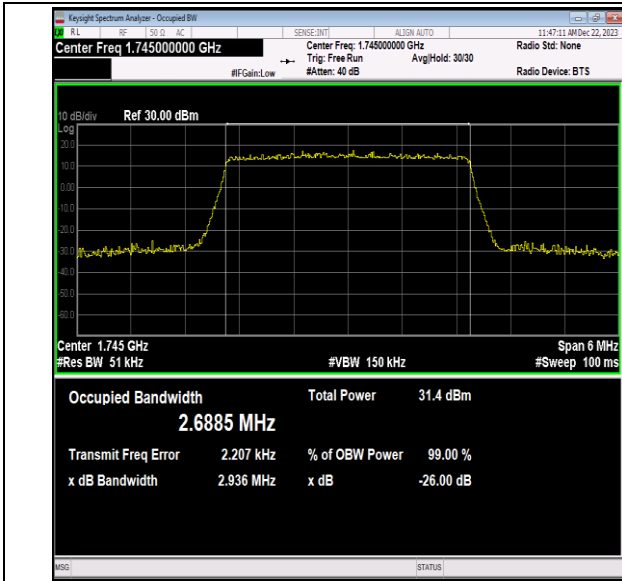

Band66-1.4MHz-64QAM-131979-6RB#0-PASS

Band66-1.4MHz-64QAM-132322-6RB#0-PASS

Band66-1.4MHz-64QAM-132665-6RB#0-PASS

Band66-3MHz-QPSK-131987-15RB#0-PASS

Band66-3MHz-QPSK-132322-15RB#0-PASS

Band66-3MHz-QPSK-132657-15RB#0-PASS