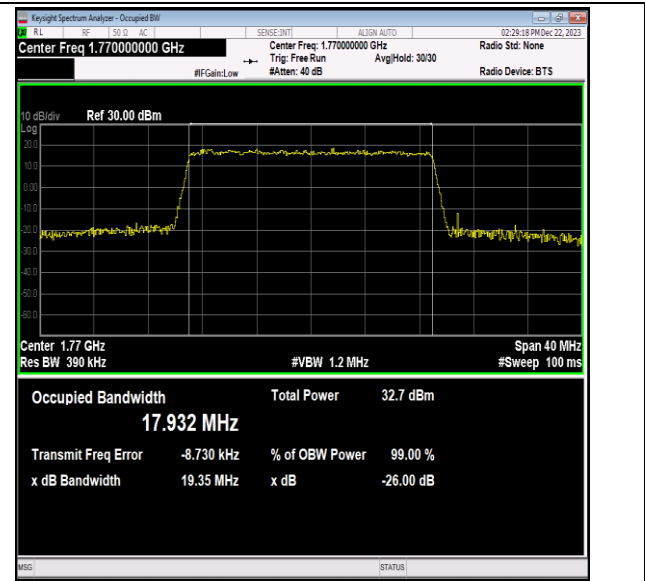

Band66-15MHz-64QAM-132047-75RB#0-PASS

Band66-15MHz-64QAM-132322-75RB#0-PASS

Band66-15MHz-64QAM-132597-75RB#0-PASS

Band66-20MHz-QPSK-132072-100RB#0-PASS

Band66-20MHz-QPSK-132322-100RB#0-PASS

Band66-20MHz-QPSK-132572-100RB#0-PASS