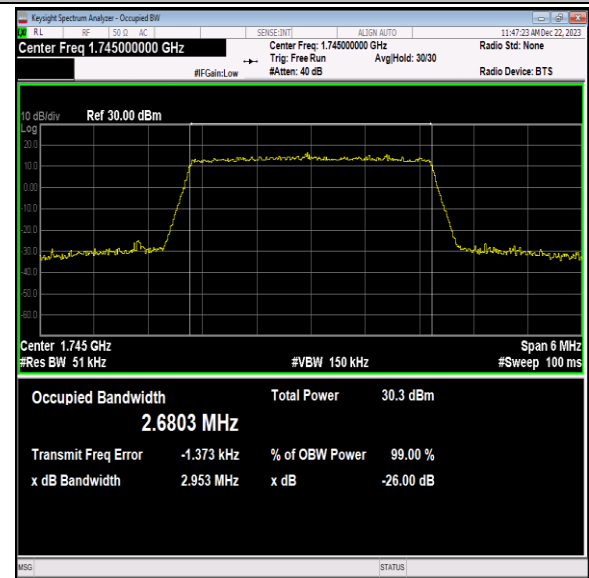

Band66-3MHz-16QAM-132322-15RB#0-PASS