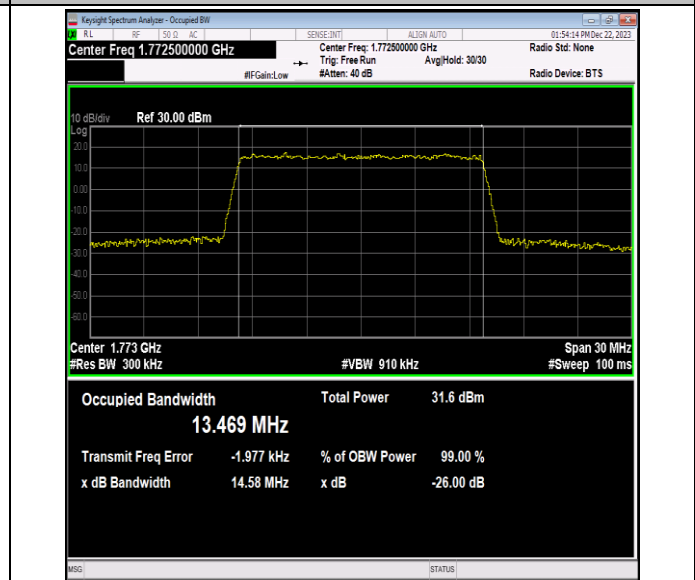

Band66-15MHz-QPSK-132047-75RB#0-PASS

Band66-15MHz-QPSK-132322-75RB#0-PASS

Band66-15MHz-QPSK-132597-75RB#0-PASS

Band66-15MHz-16QAM-132047-75RB#0-PASS

Band66-15MHz-16QAM-132322-75RB#0-PASS

Band66-15MHz-16QAM-132597-75RB#0-PASS