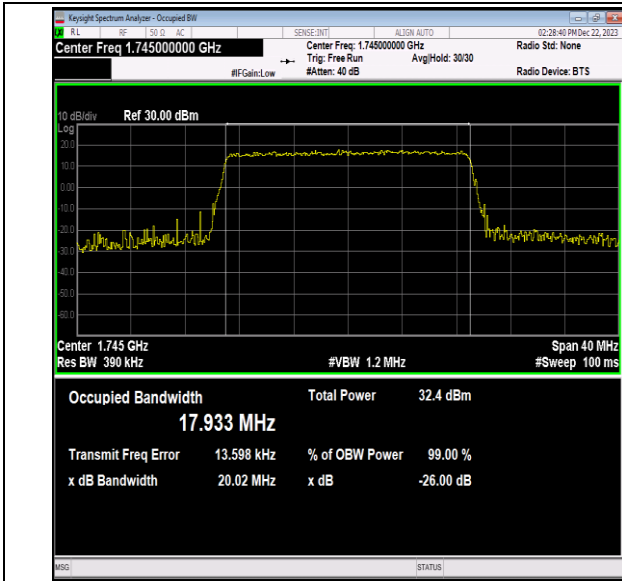

Band66-15MHz-64QAM-132047-75RB#0-PASS

Band66-15MHz-64QAM-132322-75RB#0-PASS

Band66-15MHz-64QAM-132597-75RB#0-PASS

Band66-20MHz-QPSK-132072-100RB#0-PASS

Band66-20MHz-QPSK-132322-100RB#0-PASS

Band66-20MHz-QPSK-132572-100RB#0-PASS