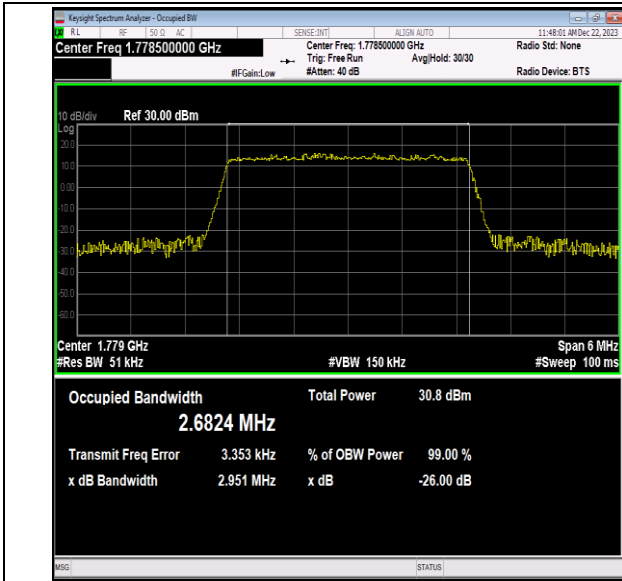

Band66-3MHz-16QAM-132657-15RB#0-PASS