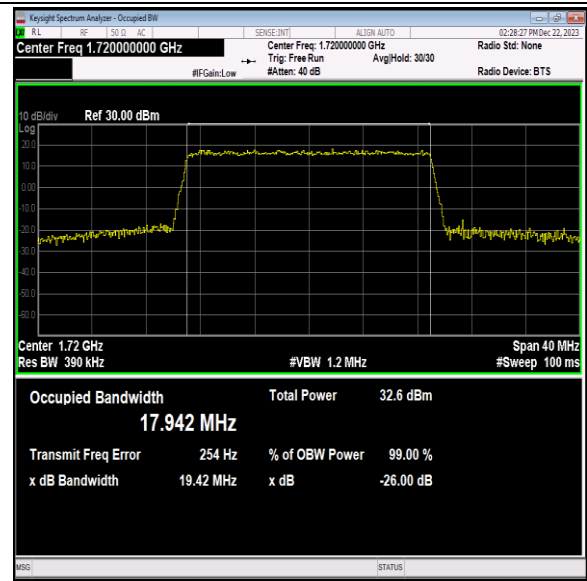

Band66-20MHz-64QAM-132072-100RB#0-PASS