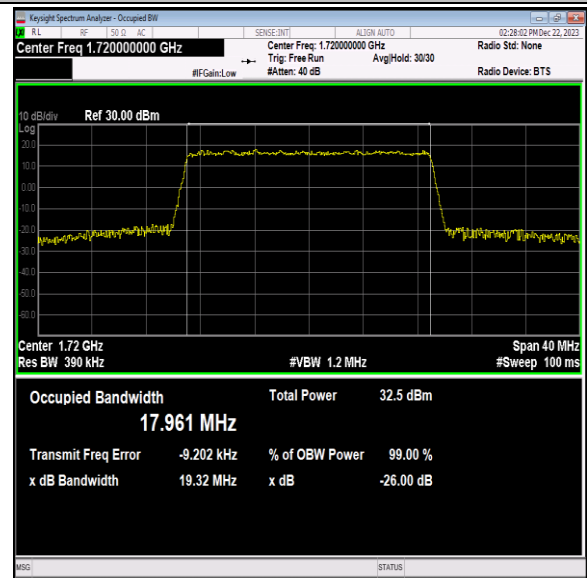

Band66-20MHz-QPSK-132072-100RB#0-PASS