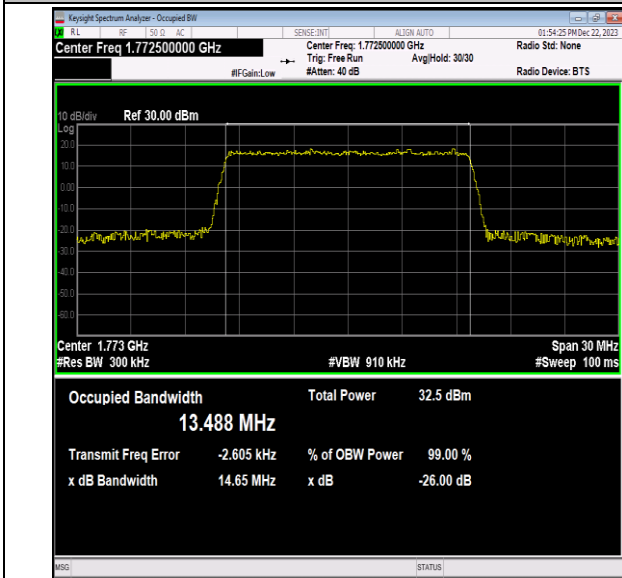

Band66-15MHz-64QAM-132597-75RB#0-PASS