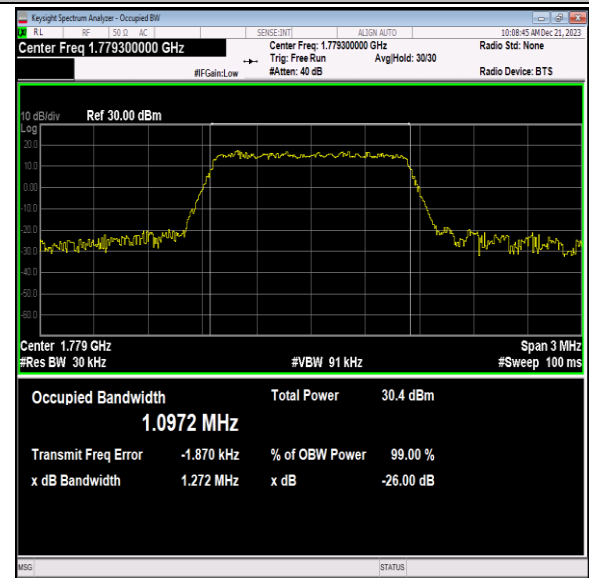

Band66-1.4MHz-QPSK-131979-6RB#0-PASS

Band66-1.4MHz-QPSK-132322-6RB#0-PASS

Band66-1.4MHz-QPSK-132665-6RB#0-PASS

Band66-1.4MHz-16QAM-131979-6RB#0-PASS

Band66-1.4MHz-16QAM-132322-6RB#0-PASS

Band66-1.4MHz-16QAM-132665-6RB#0-PASS