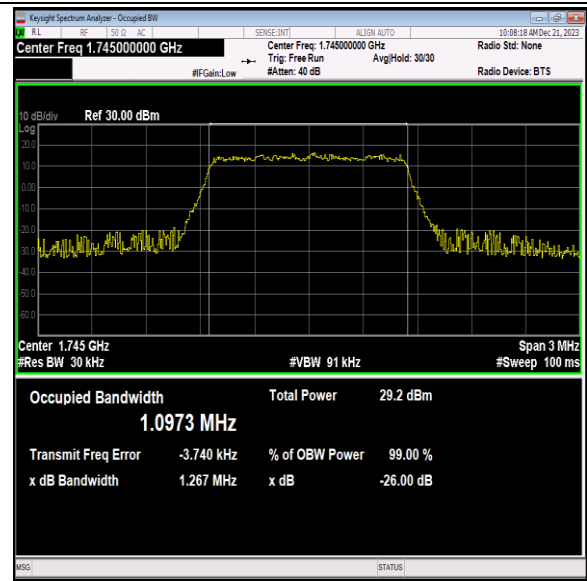

Band66-1.4MHz-64QAM-132322-6RB#0-PASS