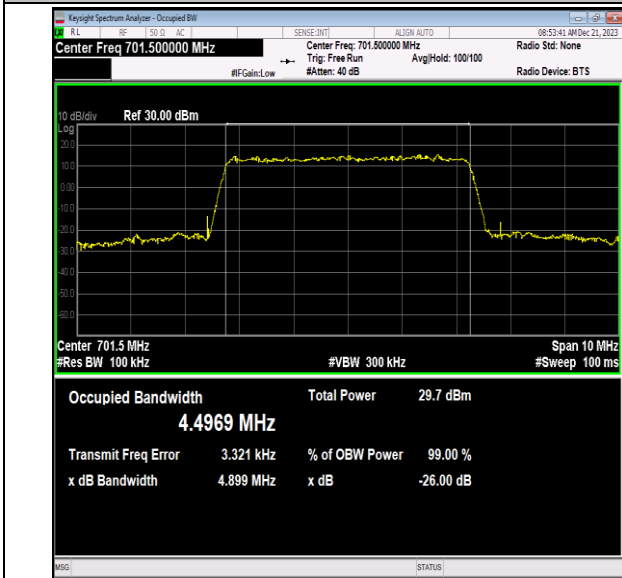

Band12-5MHz-16QAM-23095-25RB#0-PASS

Band12-5MHz-64QAM-23035-25RB#0-PASS