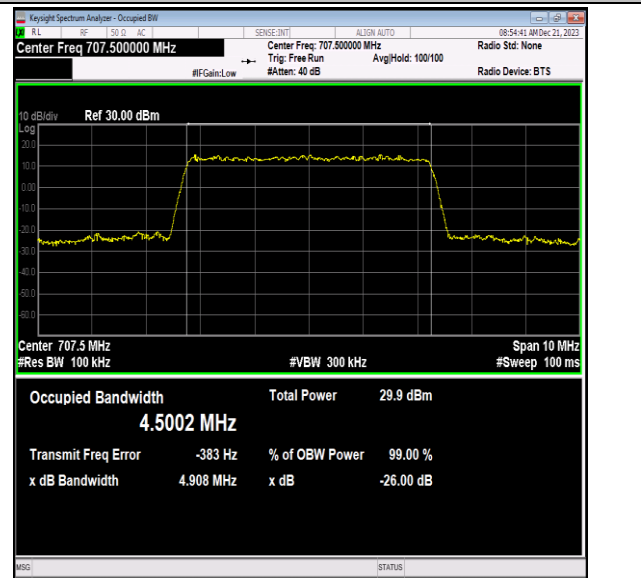

Band12-5MHz-16QAM-23155-25RB#0-PASS

Band12-5MHz-64QAM-23095-25RB#0-PASS