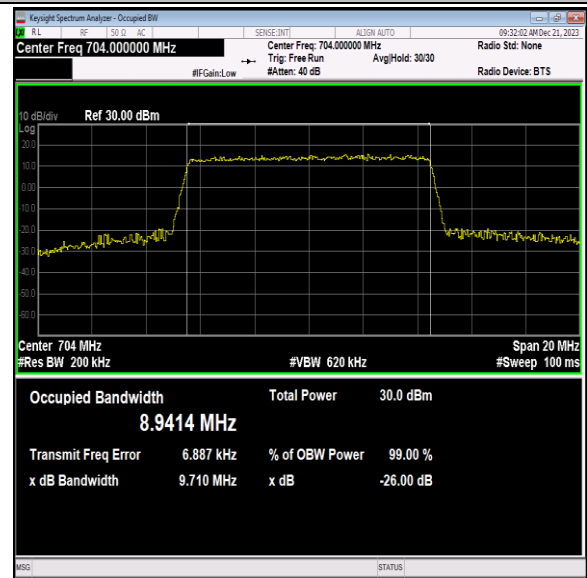

Band12-10MHz-QPSK-23095-50RB#0-PASS

Band12-10MHz-QPSK-23130-50RB#0-PASS

Band12-10MHz-16QAM-23060-50RB#0-PASS

Band12-10MHz-16QAM-23095-50RB#0-PASS

Band12-10MHz-16QAM-23130-50RB#0-PASS

Band12-10MHz-64QAM-23060-50RB#0-PASS