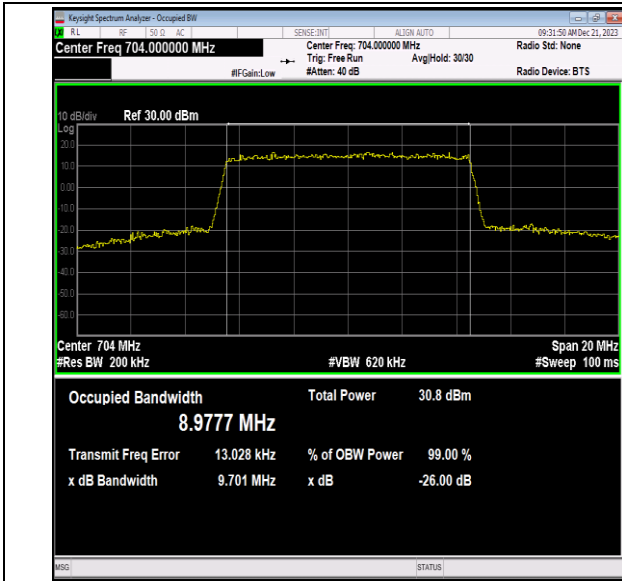

Band12-10MHz-QPSK-23095-50RB#0-PASS

Band12-10MHz-16QAM-23060-50RB#0-PASS