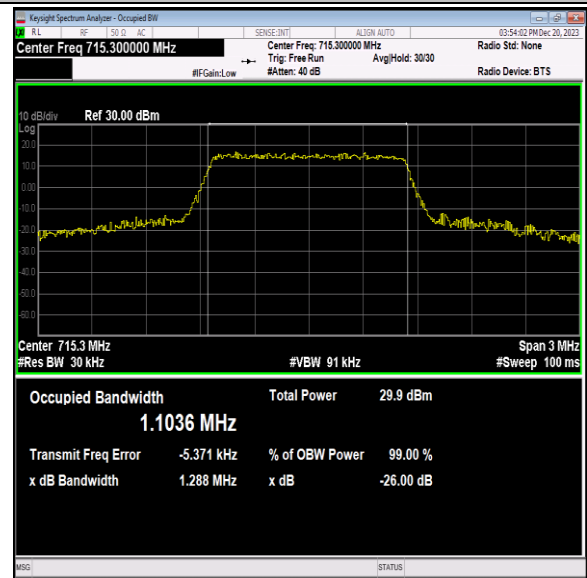

Band12-1.4MHz-16QAM-23017-6RB#0-PASS

Band12-1.4MHz-16QAM-23173-6RB#0-PASS