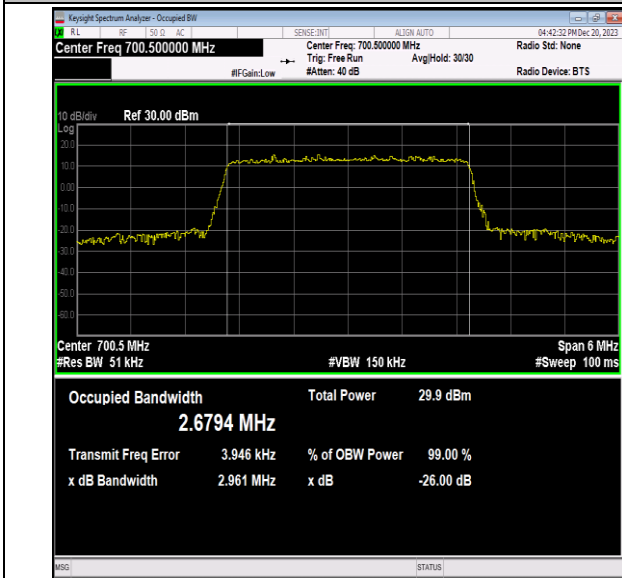

Band12-3MHz-QPSK-23095-15RB#0-PASS

Band12-3MHz-16QAM-23025-15RB#0-PASS