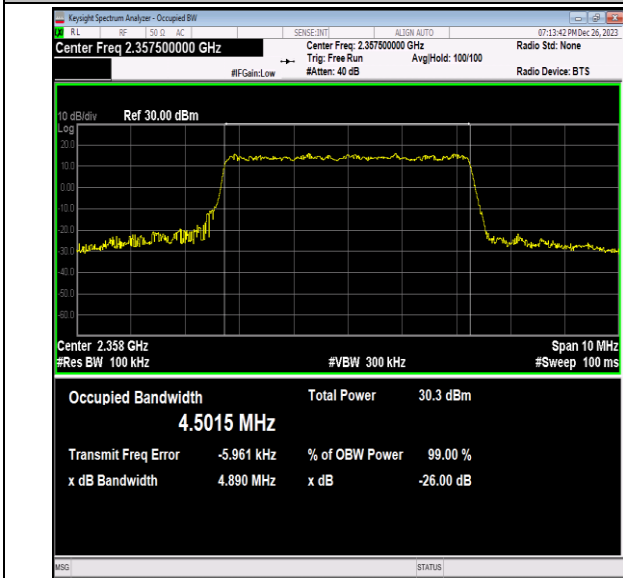

40(2350-2360)-5MHz-64QAM-39175-25RB#0-PASS

40(2350-2360)-5MHz-64QAM-39225-25RB#0-PASS