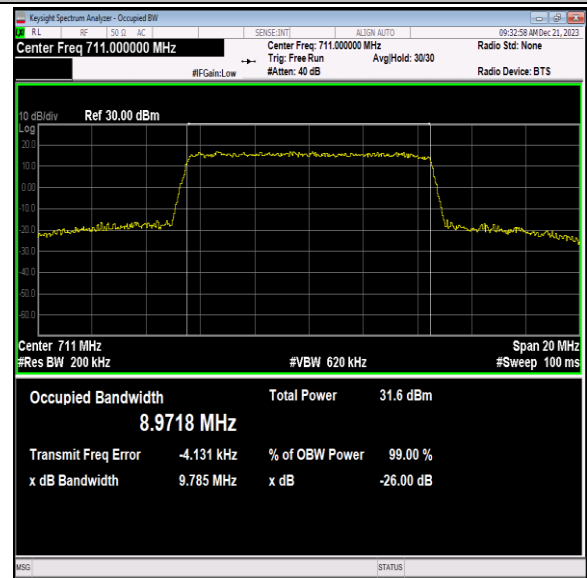

Band12-10MHz-QPSK-23060-50RB#0-PASS

Band12-10MHz-QPSK-23130-50RB#0-PASS