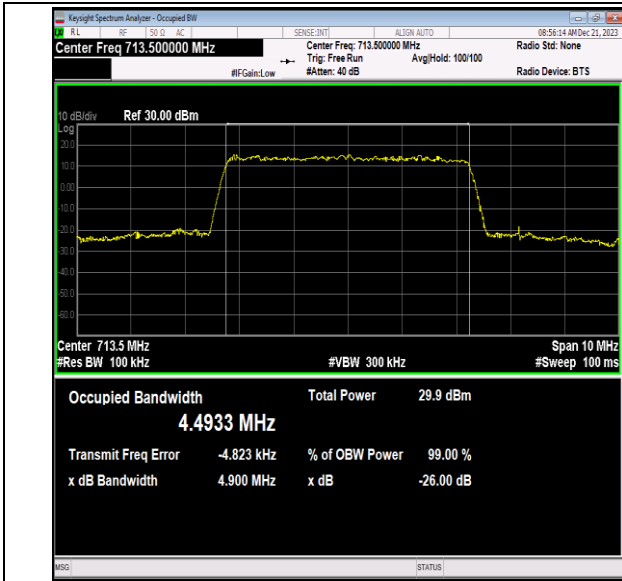

Band12-5MHz-16QAM-23095-25RB#0-PASS

Band12-5MHz-16QAM-23155-25RB#0-PASS

Band12-5MHz-64QAM-23035-25RB#0-PASS

Band12-5MHz-64QAM-23095-25RB#0-PASS

Band12-5MHz-64QAM-23155-25RB#0-PASS

Band12-10MHz-QPSK-23060-50RB#0-PASS