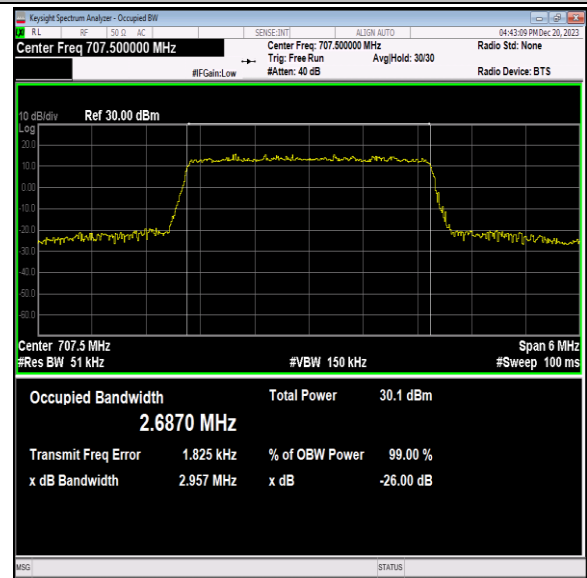

Band12-3MHz-QPSK-23165-15RB#0-PASS

Band12-3MHz-16QAM-23095-15RB#0-PASS