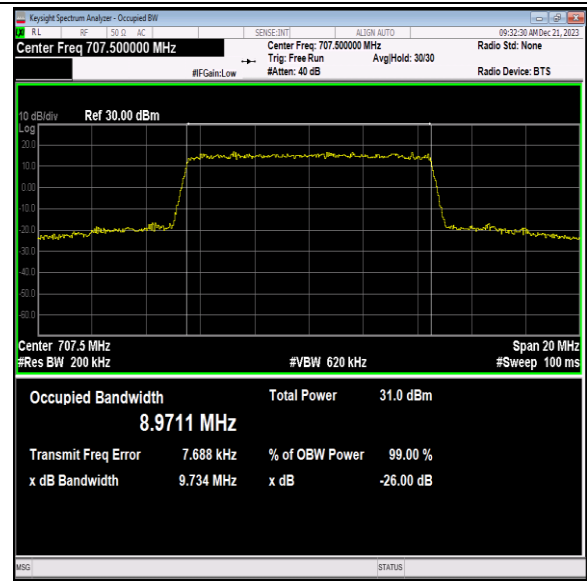

Band12-10MHz-QPSK-23095-50RB#0-PASS

Band12-10MHz-QPSK-23130-50RB#0-PASS

Band12-10MHz-16QAM-23060-50RB#0-PASS

Band12-10MHz-16QAM-23095-50RB#0-PASS

Band12-10MHz-16QAM-23130-50RB#0-PASS

Band12-10MHz-64QAM-23060-50RB#0-PASS