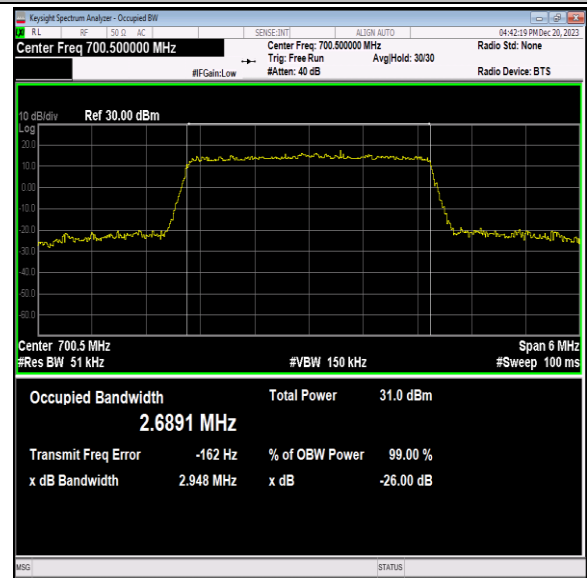

Band12-1.4MHz-16QAM-23095-6RB#0-PASS

Band12-1.4MHz-16QAM-23173-6RB#0-PASS

Band12-1.4MHz-64QAM-23017-6RB#0-PASS

Band12-1.4MHz-64QAM-23095-6RB#0-PASS

Band12-1.4MHz-64QAM-23173-6RB#0-PASS

Band12-3MHz-QPSK-23025-15RB#0-PASS