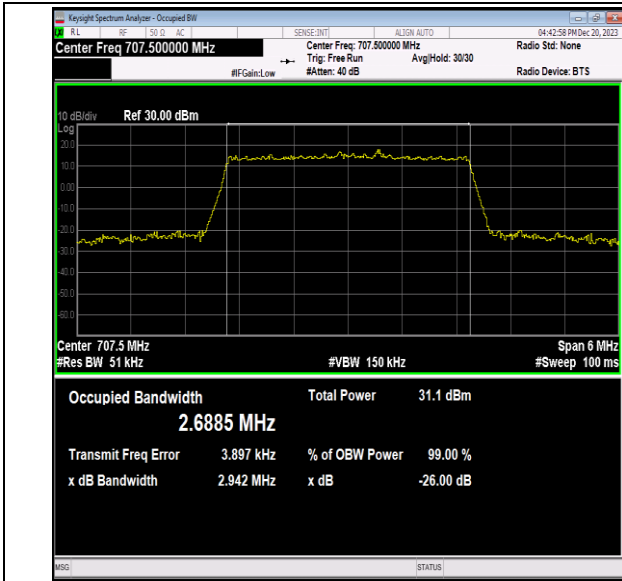

Band12-1.4MHz-16QAM-23095-6RB#0-PASS

Band12-1.4MHz-16QAM-23173-6RB#0-PASS

Band12-1.4MHz-64QAM-23017-6RB#0-PASS

Band12-1.4MHz-64QAM-23095-6RB#0-PASS

Band12-1.4MHz-64QAM-23173-6RB#0-PASS

Band12-3MHz-QPSK-23025-15RB#0-PASS