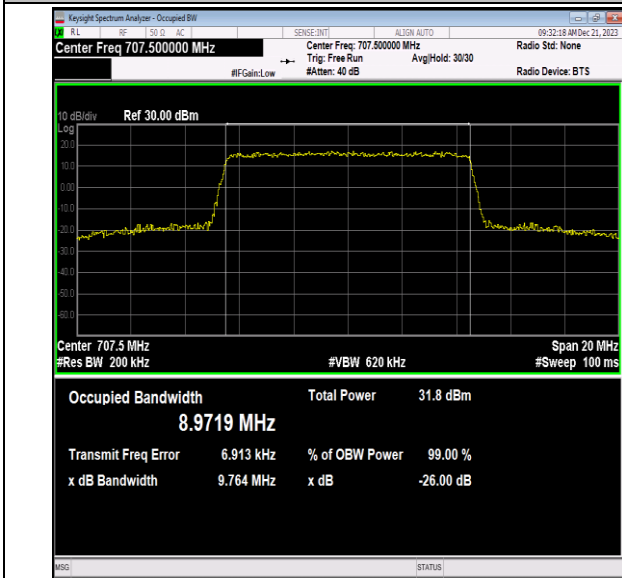

Band12-5MHz-16QAM-23095-25RB#0-PASS

Band12-5MHz-16QAM-23155-25RB#0-PASS

Band12-5MHz-64QAM-23035-25RB#0-PASS

Band12-5MHz-64QAM-23095-25RB#0-PASS

Band12-5MHz-64QAM-23155-25RB#0-PASS

Band12-10MHz-QPSK-23060-50RB#0-PASS