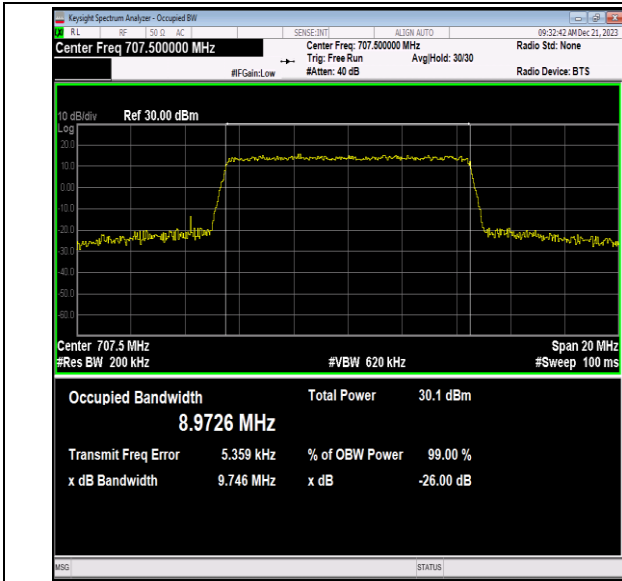

Band12-10MHz-QPSK-23095-50RB#0-PASS

Band12-10MHz-QPSK-23130-50RB#0-PASS

Band12-10MHz-16QAM-23060-50RB#0-PASS

Band12-10MHz-16QAM-23095-50RB#0-PASS

Band12-10MHz-16QAM-23130-50RB#0-PASS

Band12-10MHz-64QAM-23060-50RB#0-PASS