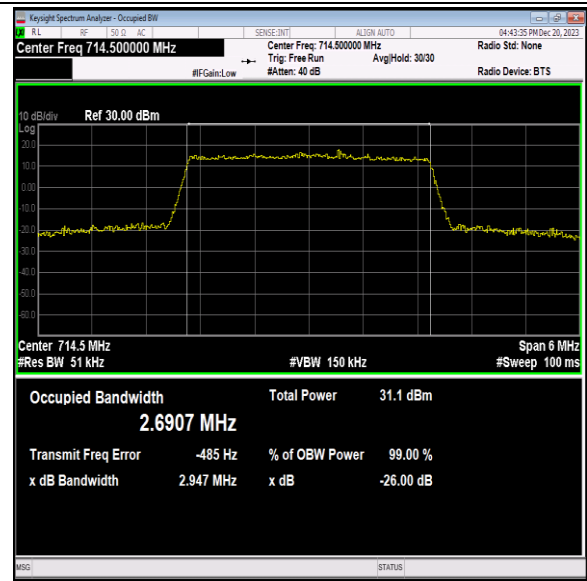

Band12-3MHz-QPSK-23025-15RB#0-PASS

Band12-3MHz-QPSK-23165-15RB#0-PASS