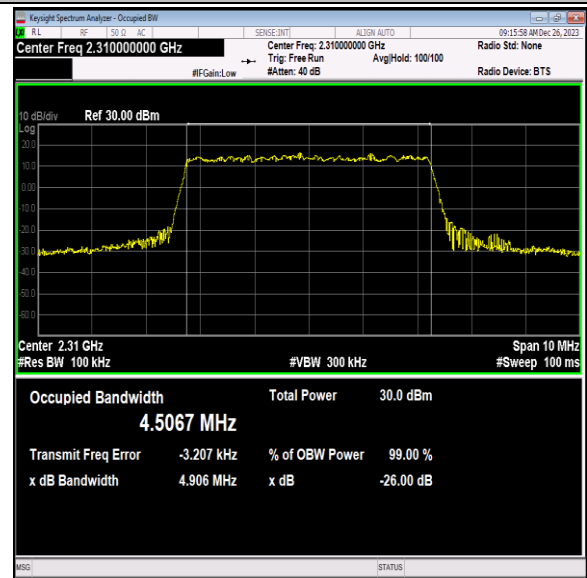

Band12-10MHz-64QAM-23130-50RB#0-PASS

40(2305-2315)-5MHz-QPSK-38750-25RB#0-PASS