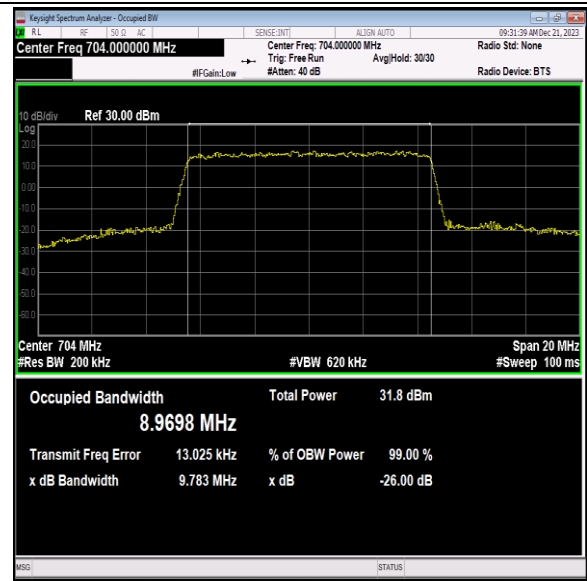

Band12-5MHz-16QAM-23095-25RB#0-PASS

Band12-5MHz-16QAM-23155-25RB#0-PASS

Band12-5MHz-64QAM-23035-25RB#0-PASS

Band12-5MHz-64QAM-23095-25RB#0-PASS

Band12-5MHz-64QAM-23155-25RB#0-PASS

Band12-10MHz-QPSK-23060-50RB#0-PASS