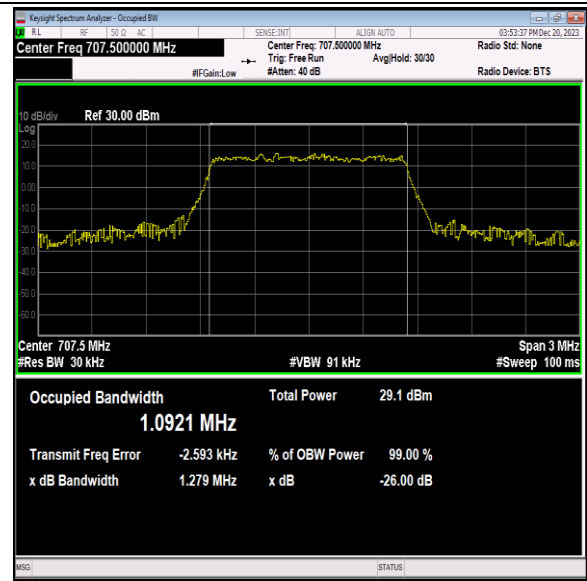

Band12-1.4MHz-16QAM-23173-6RB#0-PASS

Band12-1.4MHz-64QAM-23095-6RB#0-PASS