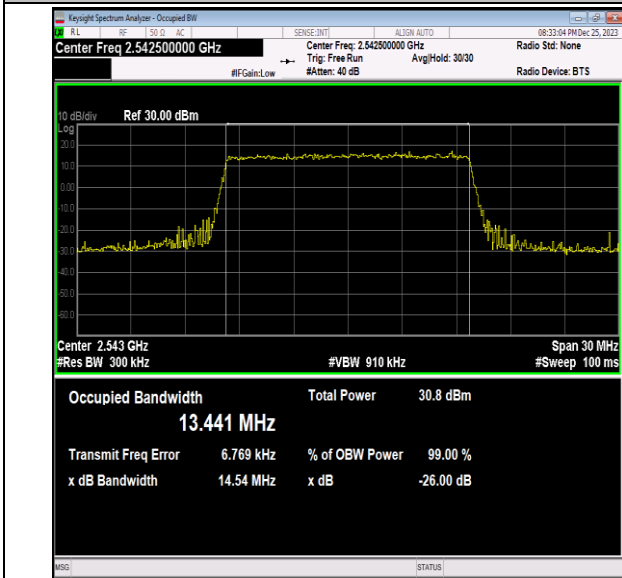

41(2535-2655)-15MHz-16QAM-40640-75RB#0-PASS

41(2535-2655)-15MHz-64QAM-40115-75RB#0-PASS