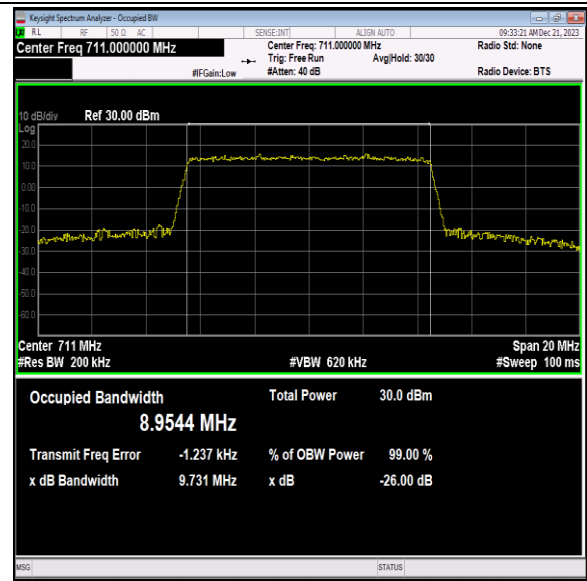

Band12-10MHz-64QAM-23060-50RB#0-PASS

Band12-10MHz-64QAM-23130-50RB#0-PASS