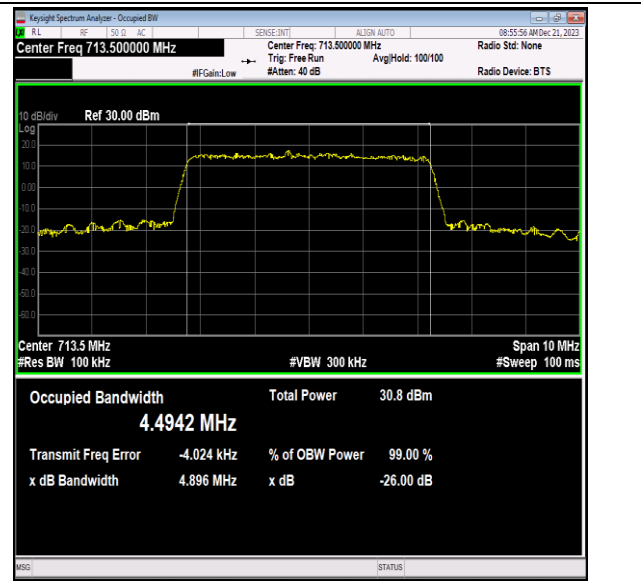

Band12-5MHz-16QAM-23035-25RB#0-PASS

Band12-5MHz-16QAM-23155-25RB#0-PASS