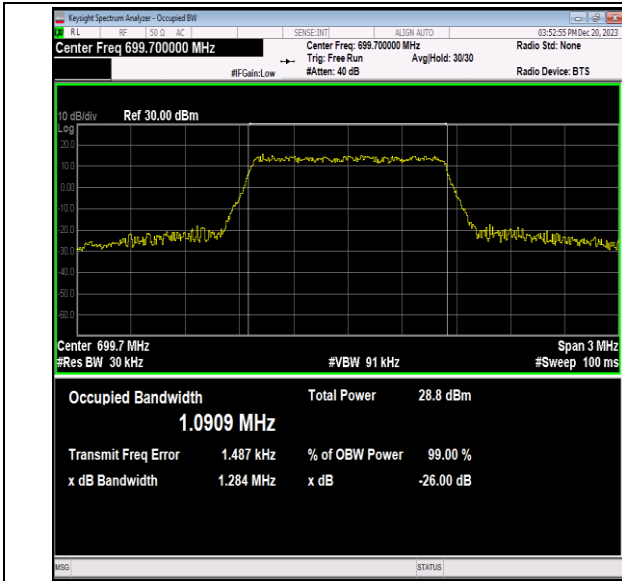

Band12-1.4MHz-16QAM-23095-6RB#0-PASS

Band12-1.4MHz-64QAM-23017-6RB#0-PASS