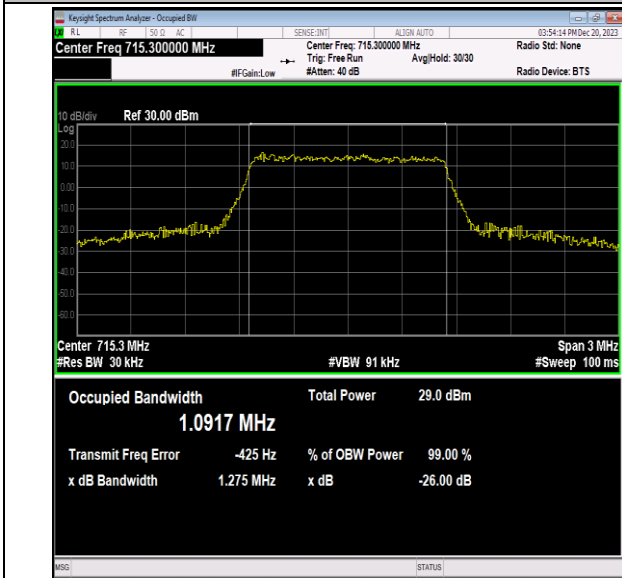

Band12-1.4MHz-16QAM-23095-6RB#0-PASS

Band12-1.4MHz-16QAM-23173-6RB#0-PASS

Band12-1.4MHz-64QAM-23017-6RB#0-PASS

Band12-1.4MHz-64QAM-23095-6RB#0-PASS

Band12-1.4MHz-64QAM-23173-6RB#0-PASS

Band12-3MHz-QPSK-23025-15RB#0-PASS