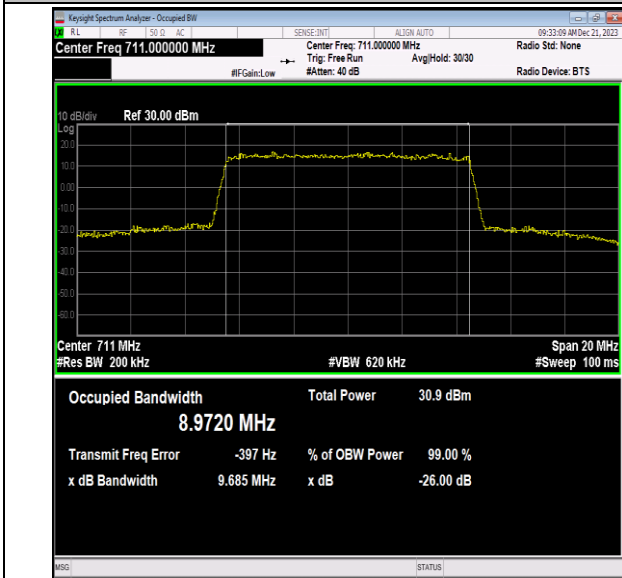

Band12-10MHz-QPSK-23095-50RB#0-PASS

Band12-10MHz-QPSK-23130-50RB#0-PASS

Band12-10MHz-16QAM-23060-50RB#0-PASS

Band12-10MHz-16QAM-23095-50RB#0-PASS

Band12-10MHz-16QAM-23130-50RB#0-PASS

Band12-10MHz-64QAM-23060-50RB#0-PASS