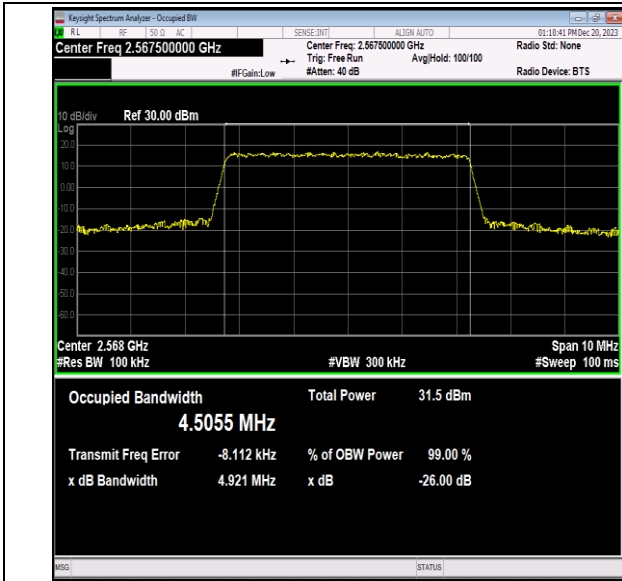

Band7-5MHz-QPSK-20775-25RB#0-PASS

Band7-5MHz-QPSK-21425-25RB#0-PASS