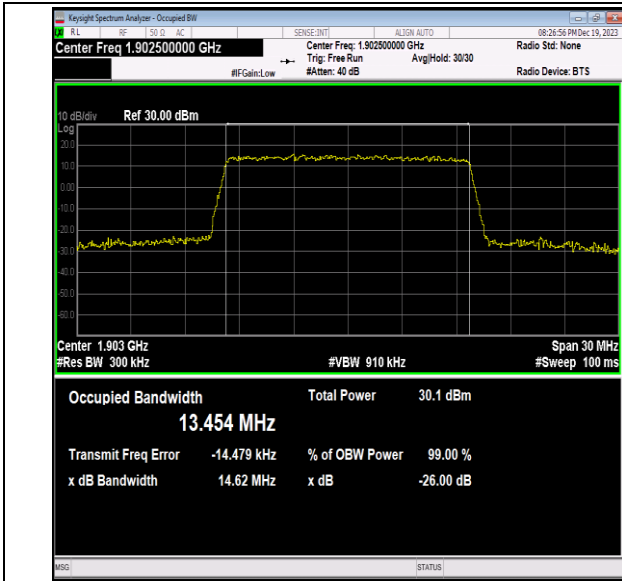

Band2-15MHz-64QAM-18675-75RB#0-PASS

Band2-15MHz-64QAM-19125-75RB#0-PASS