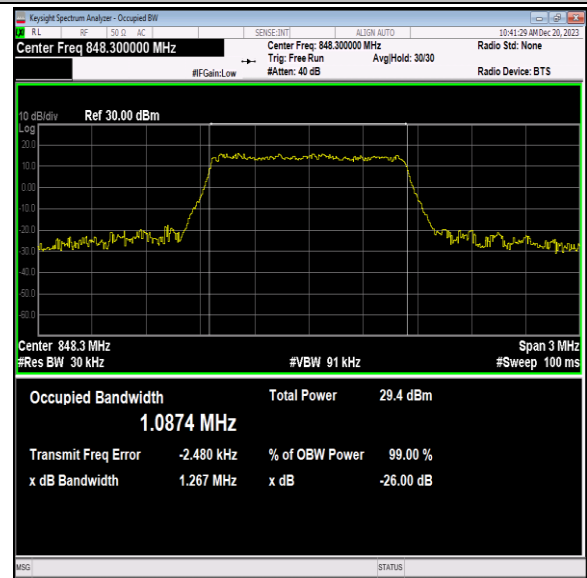

Band5-1.4MHz-QPSK-20407-6RB#0-PASS

Band5-1.4MHz-QPSK-20525-6RB#0-PASS

Band5-1.4MHz-QPSK-20643-6RB#0-PASS

Band5-1.4MHz-16QAM-20407-6RB#0-PASS

Band5-1.4MHz-16QAM-20525-6RB#0-PASS

Band5-1.4MHz-16QAM-20643-6RB#0-PASS