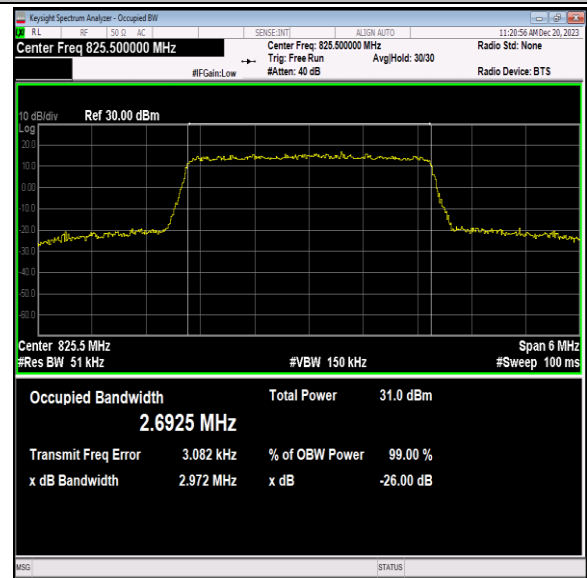

Band5-1.4MHz-64QAM-20525-6RB#0-PASS

Band5-3MHz-QPSK-20415-15RB#0-PASS