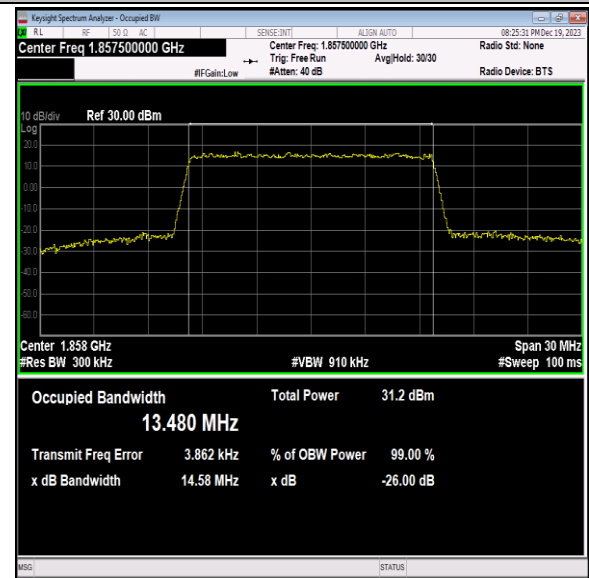

Band2-15MHz-QPSK-18675-75RB#0-PASS

Band2-15MHz-QPSK-18900-75RB#0-PASS

Band2-15MHz-QPSK-19125-75RB#0-PASS

Band2-15MHz-16QAM-18675-75RB#0-PASS

Band2-15MHz-16QAM-18900-75RB#0-PASS

Band2-15MHz-16QAM-19125-75RB#0-PASS