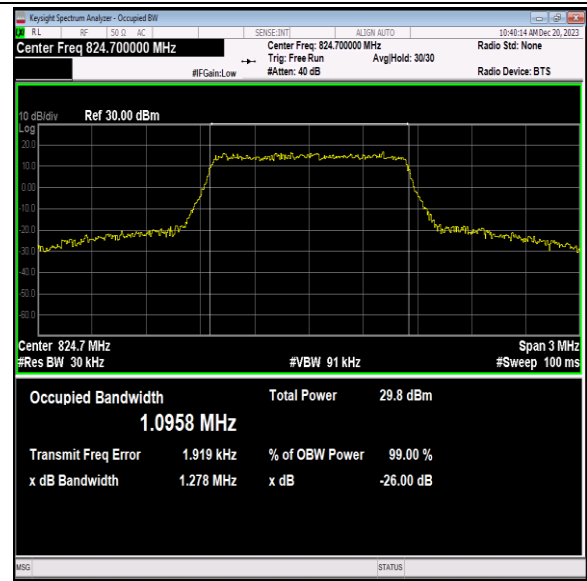

Band5-1.4MHz-QPSK-20525-6RB#0-PASS

Band5-1.4MHz-16QAM-20407-6RB#0-PASS