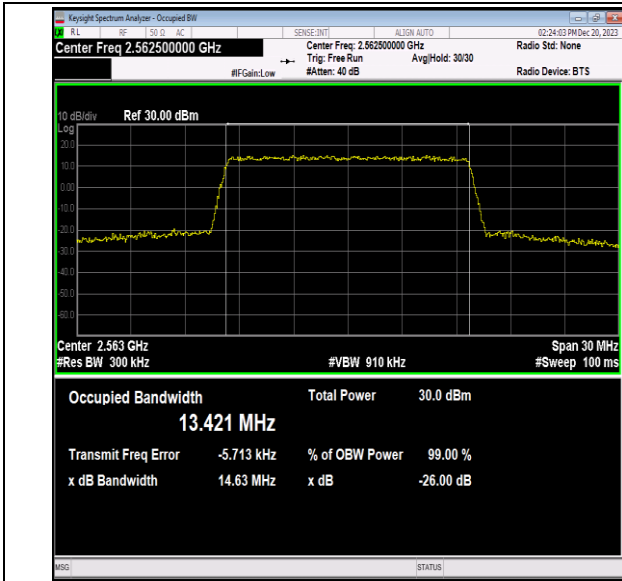

Band7-15MHz-16QAM-21100-75RB#0-PASS

Band7-15MHz-16QAM-21375-75RB#0-PASS

Band7-15MHz-64QAM-20825-75RB#0-PASS

Band7-15MHz-64QAM-21100-75RB#0-PASS

Band7-15MHz-64QAM-21375-75RB#0-PASS

Band7-20MHz-QPSK-20850-100RB#0-PASS