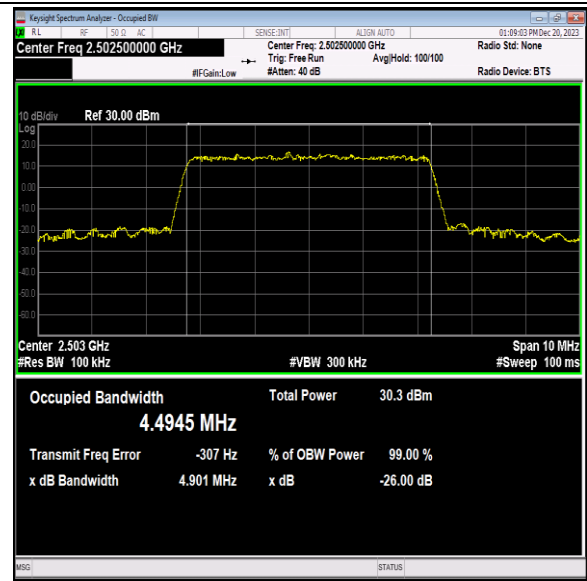

Band7-5MHz-QPSK-21100-25RB#0-PASS

Band7-5MHz-16QAM-20775-25RB#0-PASS