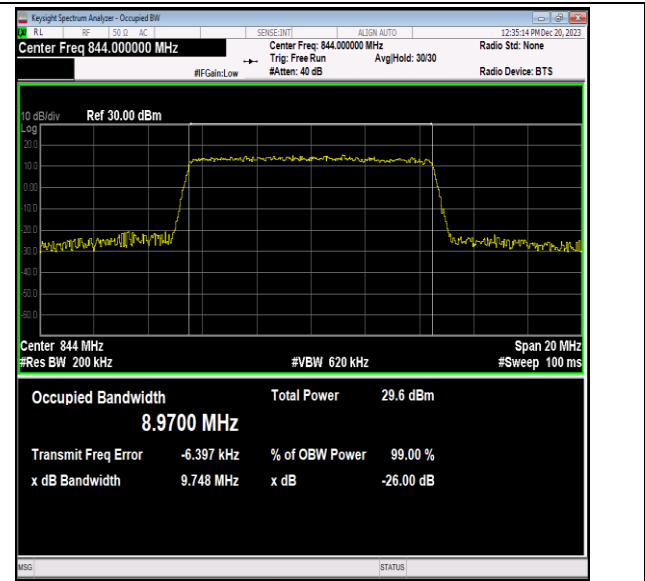

Band5-10MHz-16QAM-20450-50RB#0-PASS

Band5-10MHz-16QAM-20525-50RB#0-PASS

Band5-10MHz-16QAM-20600-50RB#0-PASS

Band5-10MHz-64QAM-20450-50RB#0-PASS

Band5-10MHz-64QAM-20525-50RB#0-PASS

Band5-10MHz-64QAM-20600-50RB#0-PASS