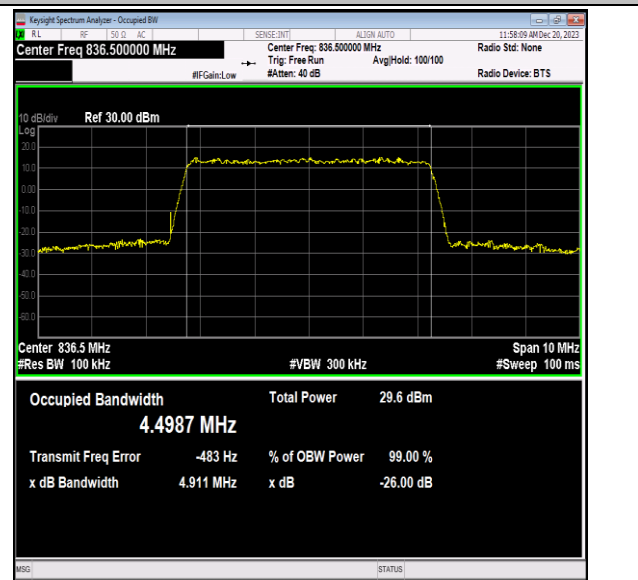

Band5-5MHz-16QAM-20625-25RB#0-PASS

Band5-5MHz-64QAM-20525-25RB#0-PASS