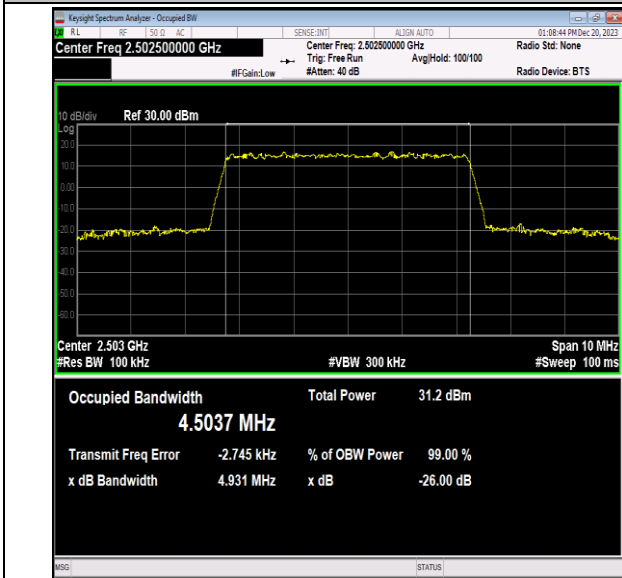

Band5-10MHz-16QAM-20450-50RB#0-PASS

Band5-10MHz-16QAM-20525-50RB#0-PASS

Band5-10MHz-16QAM-20600-50RB#0-PASS

Band5-10MHz-64QAM-20450-50RB#0-PASS

Band5-10MHz-64QAM-20525-50RB#0-PASS

Band5-10MHz-64QAM-20600-50RB#0-PASS