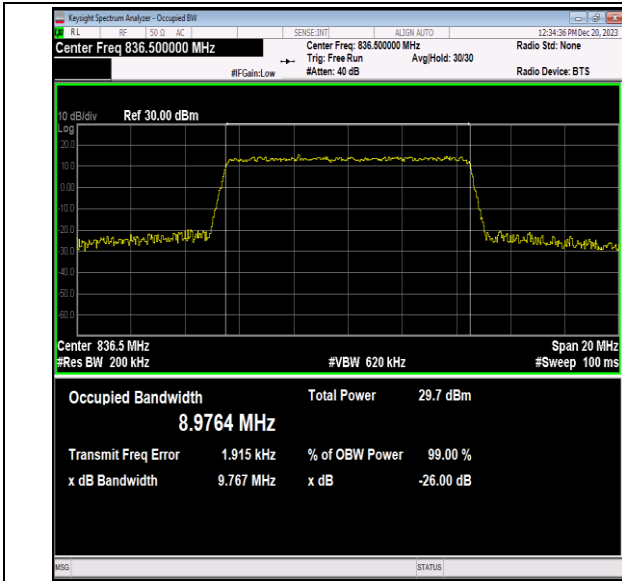

Band5-10MHz-16QAM-20450-50RB#0-PASS

Band5-10MHz-16QAM-20525-50RB#0-PASS

Band5-10MHz-16QAM-20600-50RB#0-PASS

Band5-10MHz-64QAM-20450-50RB#0-PASS

Band5-10MHz-64QAM-20525-50RB#0-PASS

Band5-10MHz-64QAM-20600-50RB#0-PASS