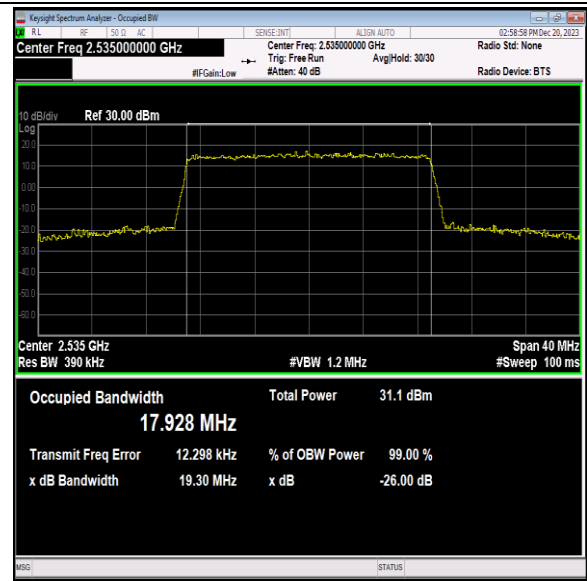

Band7-20MHz-QPSK-21350-100RB#0-PASS

Band7-20MHz-16QAM-21100-100RB#0-PASS