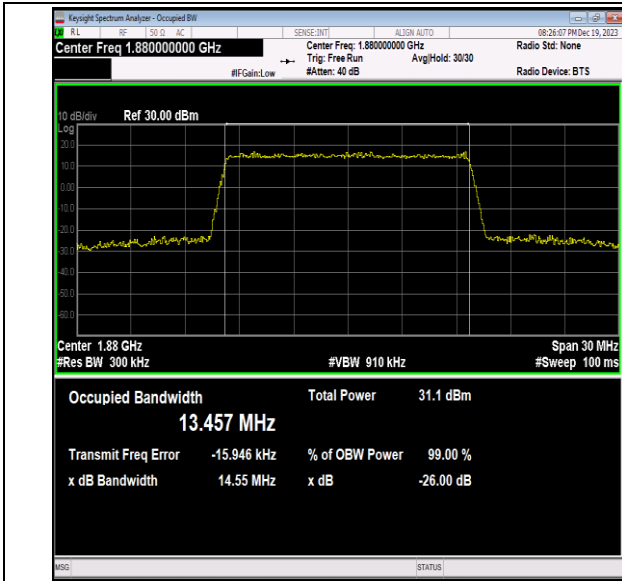

Band2-15MHz-QPSK-18675-75RB#0-PASS

Band2-15MHz-QPSK-18900-75RB#0-PASS

Band2-15MHz-QPSK-19125-75RB#0-PASS

Band2-15MHz-16QAM-18675-75RB#0-PASS

Band2-15MHz-16QAM-18900-75RB#0-PASS

Band2-15MHz-16QAM-19125-75RB#0-PASS