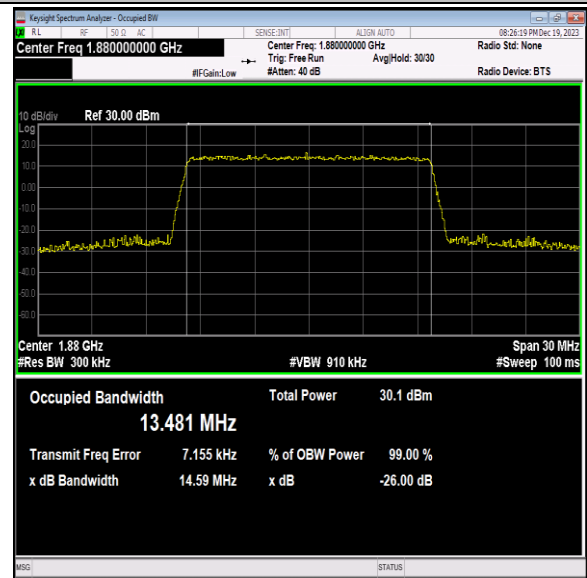

Band2-15MHz-16QAM-19125-75RB#0-PASS

Band2-15MHz-64QAM-18900-75RB#0-PASS