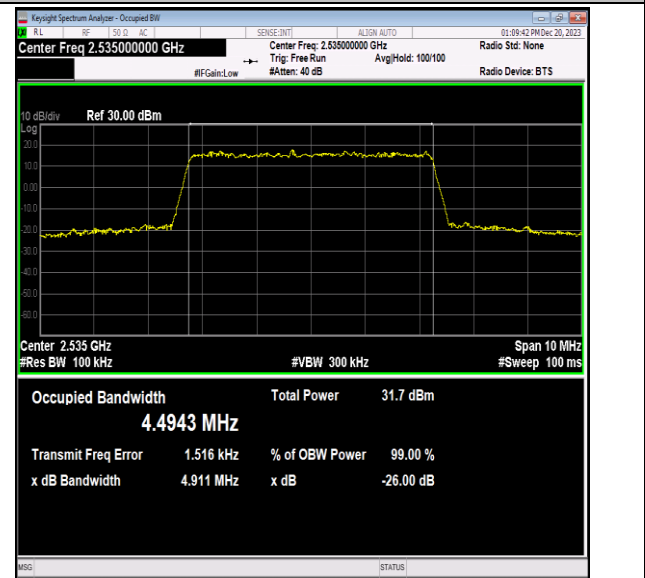

Band5-10MHz-64QAM-20600-50RB#0-PASS

Band7-5MHz-QPSK-21100-25RB#0-PASS