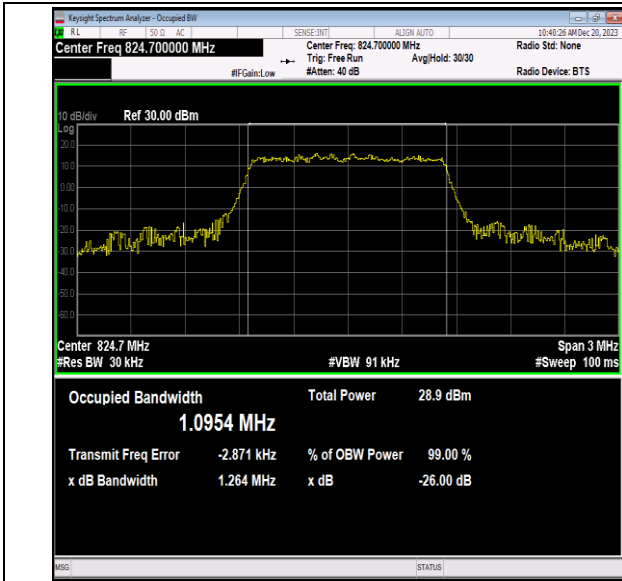

Band5-1.4MHz-QPSK-20407-6RB#0-PASS

Band5-1.4MHz-QPSK-20525-6RB#0-PASS

Band5-1.4MHz-QPSK-20643-6RB#0-PASS

Band5-1.4MHz-16QAM-20407-6RB#0-PASS

Band5-1.4MHz-16QAM-20525-6RB#0-PASS

Band5-1.4MHz-16QAM-20643-6RB#0-PASS