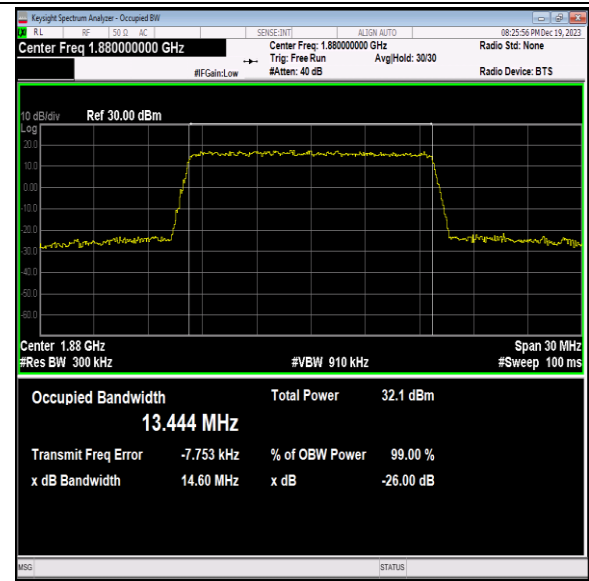

Band2-15MHz-QPSK-18675-75RB#0-PASS

Band2-15MHz-QPSK-18900-75RB#0-PASS

Band2-15MHz-QPSK-19125-75RB#0-PASS

Band2-15MHz-16QAM-18675-75RB#0-PASS

Band2-15MHz-16QAM-18900-75RB#0-PASS

Band2-15MHz-16QAM-19125-75RB#0-PASS