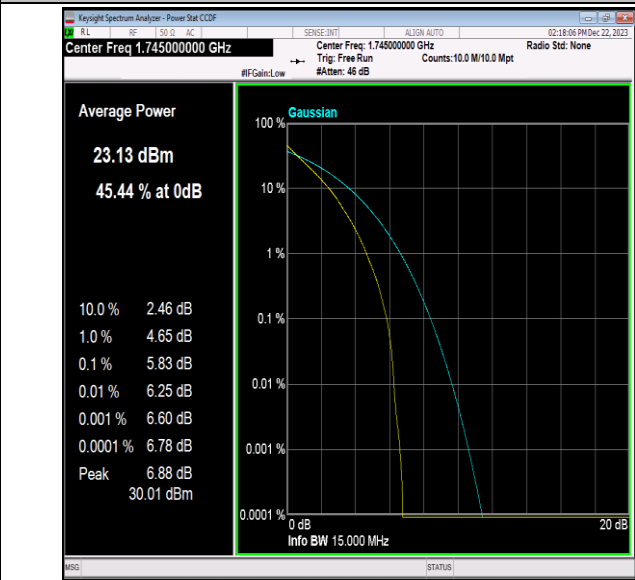

Band66-15MHz-QPSK-132047-1RB#0-PASS

Band66-15MHz-QPSK-132047-75RB#0-PASS

Band66-15MHz-QPSK-132322-1RB#0-PASS

Band66-15MHz-QPSK-132322-75RB#0-PASS

Band66-15MHz-QPSK-132597-1RB#0-PASS

Band66-15MHz-QPSK-132597-75RB#0-PASS