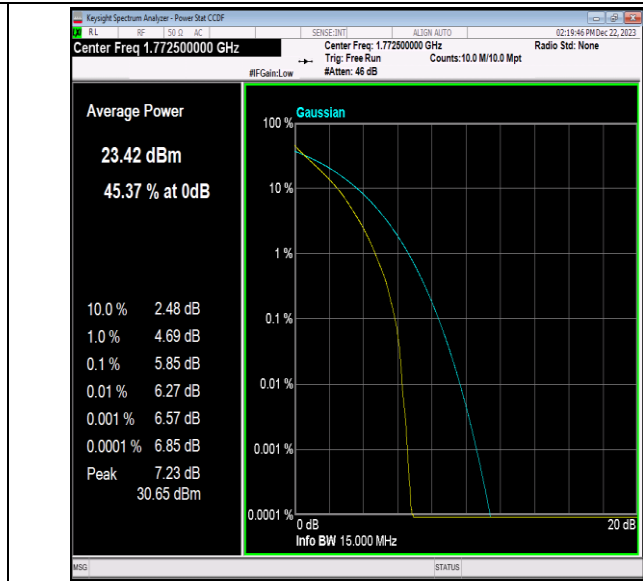

Band66-15MHz-64QAM-132047-1RB#0-PASS

Band66-15MHz-64QAM-132047-75RB#0-PASS

Band66-15MHz-64QAM-132322-1RB#0-PASS

Band66-15MHz-64QAM-132322-75RB#0-PASS

Band66-15MHz-64QAM-132597-1RB#0-PASS

Band66-15MHz-64QAM-132597-75RB#0-PASS