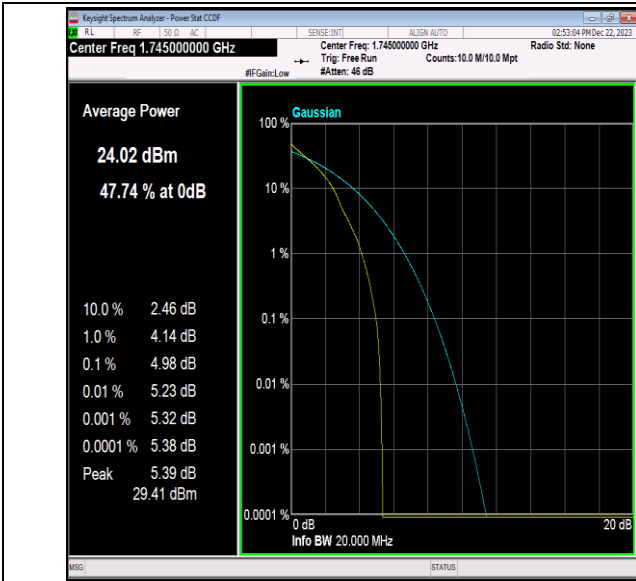

Band66-20MHz-QPSK-132322-1RB#0-PASS