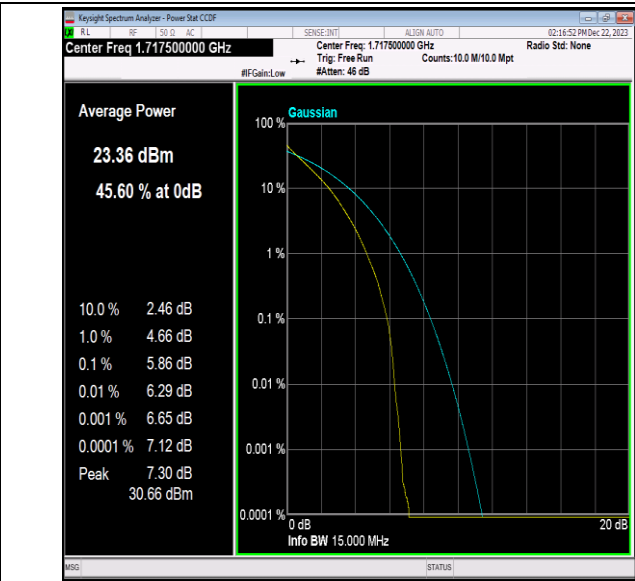

Band66-15MHz-QPSK-132047-1RB#0-PASS

Band66-15MHz-QPSK-132047-75RB#0-PASS

Band66-15MHz-QPSK-132322-1RB#0-PASS

Band66-15MHz-QPSK-132322-75RB#0-PASS

Band66-15MHz-QPSK-132597-1RB#0-PASS

Band66-15MHz-QPSK-132597-75RB#0-PASS