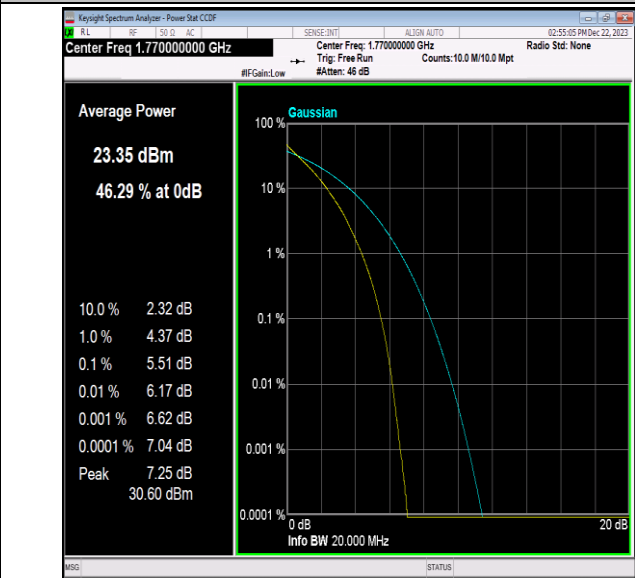

Band66-20MHz-64QAM-132572-100RB#0-PASS