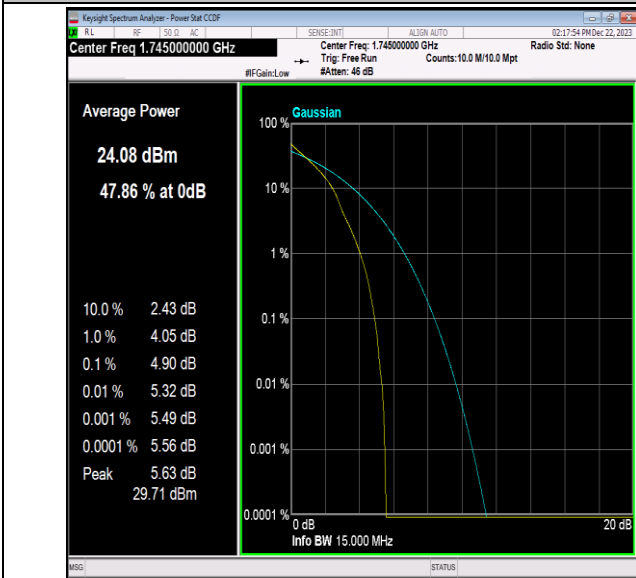

Band66-15MHz-64QAM-132322-1RB#0-PASS