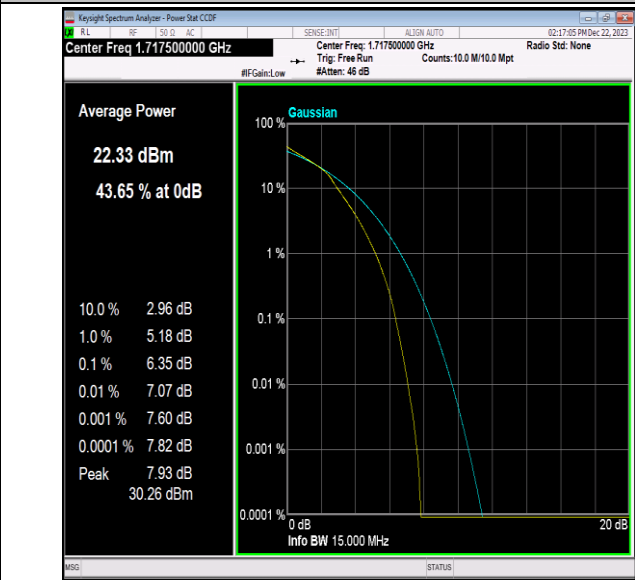

Band66-15MHz-16QAM-132047-75RB#0-PASS