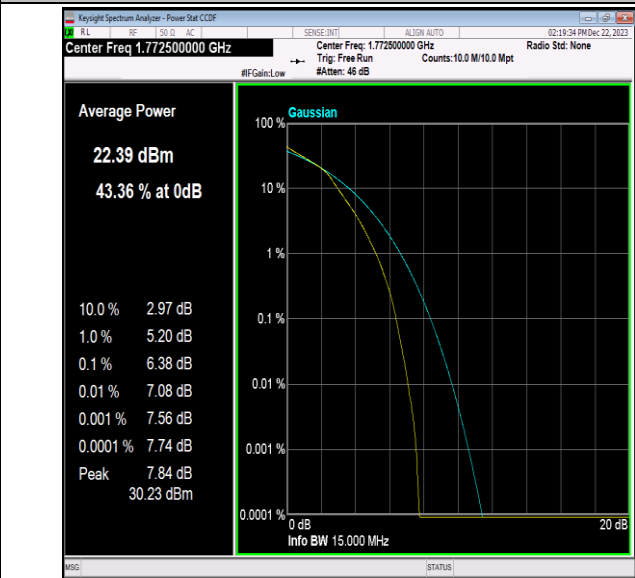

Band66-15MHz-16QAM-132047-1RB#0-PASS

Band66-15MHz-16QAM-132047-75RB#0-PASS

Band66-15MHz-16QAM-132322-1RB#0-PASS

Band66-15MHz-16QAM-132322-75RB#0-PASS

Band66-15MHz-16QAM-132597-1RB#0-PASS

Band66-15MHz-16QAM-132597-75RB#0-PASS