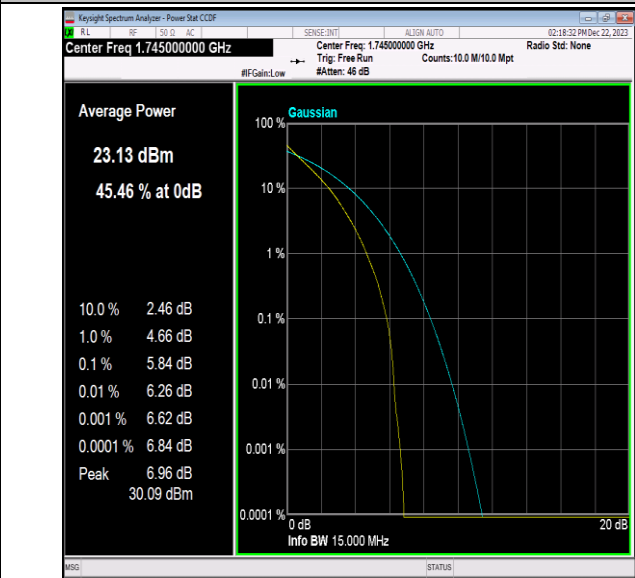

Band66-15MHz-64QAM-132322-75RB#0-PASS