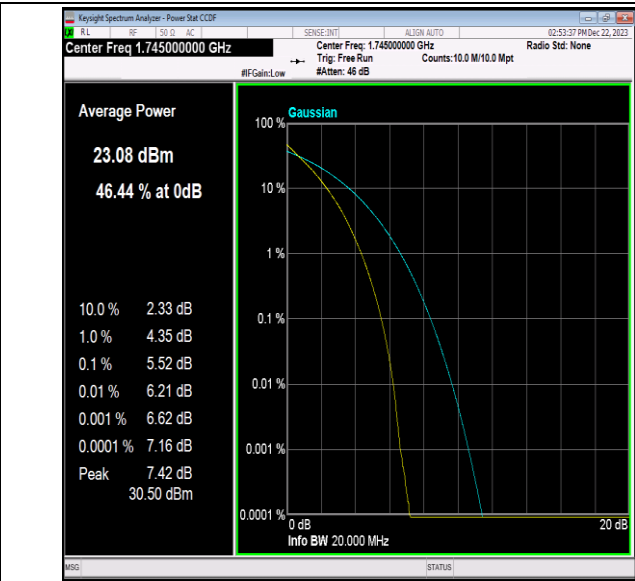

Band66-20MHz-QPSK-132322-100RB#0-PASS