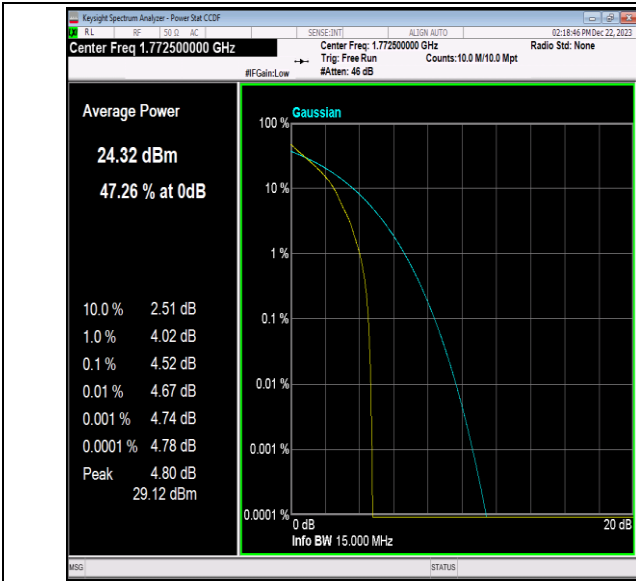

Band66-15MHz-QPSK-132047-1RB#0-PASS

Band66-15MHz-QPSK-132047-75RB#0-PASS

Band66-15MHz-QPSK-132322-1RB#0-PASS

Band66-15MHz-QPSK-132322-75RB#0-PASS

Band66-15MHz-QPSK-132597-1RB#0-PASS

Band66-15MHz-QPSK-132597-75RB#0-PASS