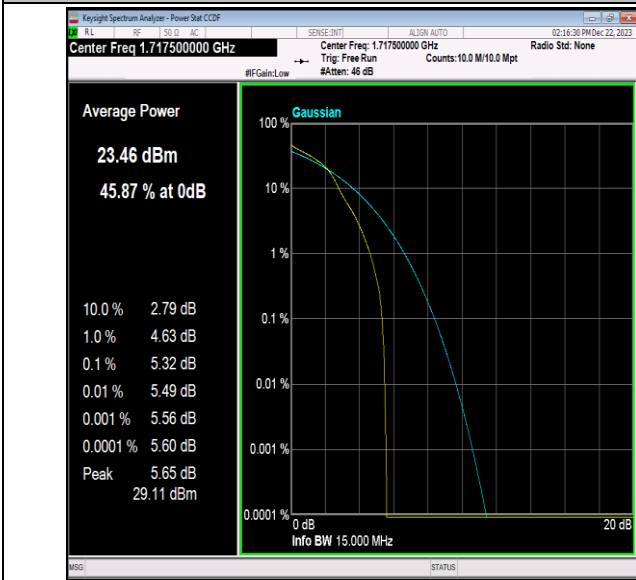

Band66-15MHz-QPSK-132047-1RB#0-PASS

Band66-15MHz-QPSK-132047-75RB#0-PASS

Band66-15MHz-QPSK-132322-1RB#0-PASS

Band66-15MHz-QPSK-132322-75RB#0-PASS

Band66-15MHz-QPSK-132597-1RB#0-PASS

Band66-15MHz-QPSK-132597-75RB#0-PASS