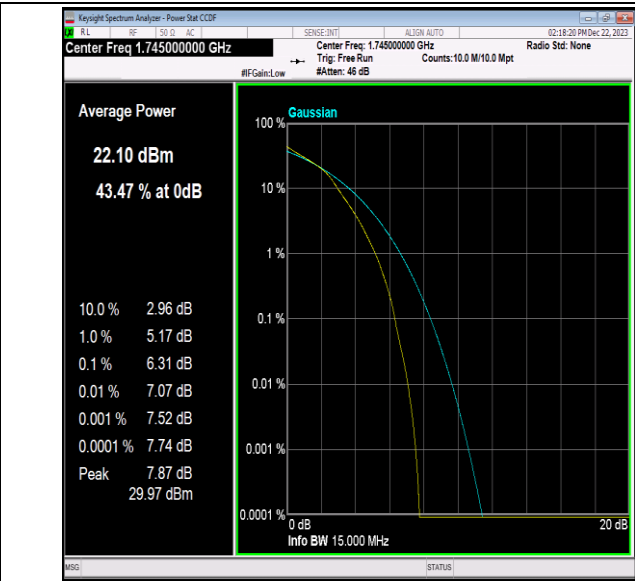

Band66-15MHz-16QAM-132322-75RB#0-PASS