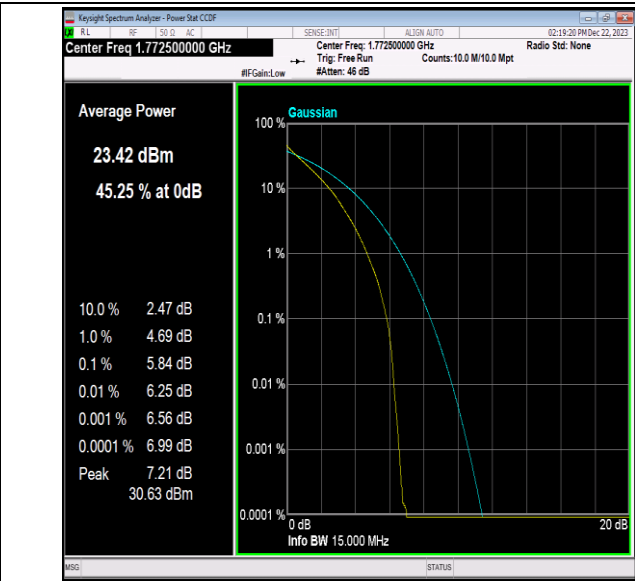

Band66-15MHz-QPSK-132047-1RB#0-PASS

Band66-15MHz-QPSK-132047-75RB#0-PASS

Band66-15MHz-QPSK-132322-1RB#0-PASS

Band66-15MHz-QPSK-132322-75RB#0-PASS

Band66-15MHz-QPSK-132597-1RB#0-PASS

Band66-15MHz-QPSK-132597-75RB#0-PASS