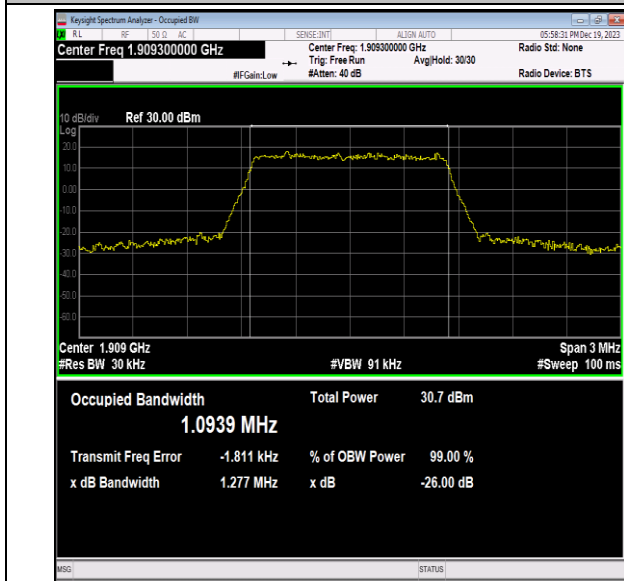

Band2-1.4MHz-QPSK-19193-6RB#0-PASS