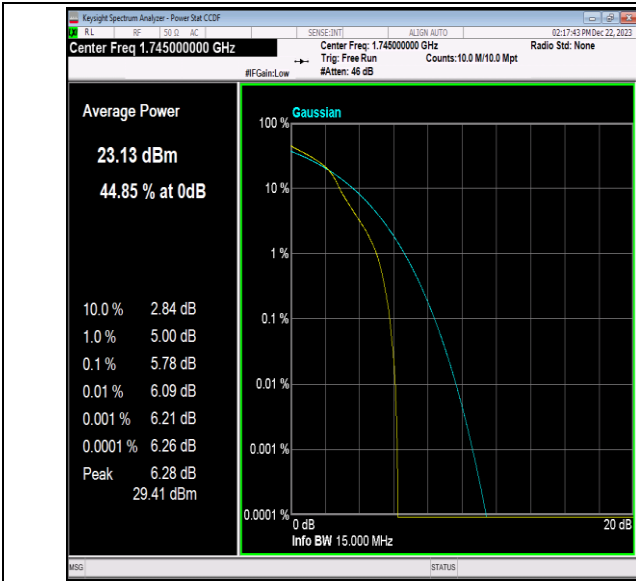

Band66-15MHz-16QAM-132322-1RB#0-PASS