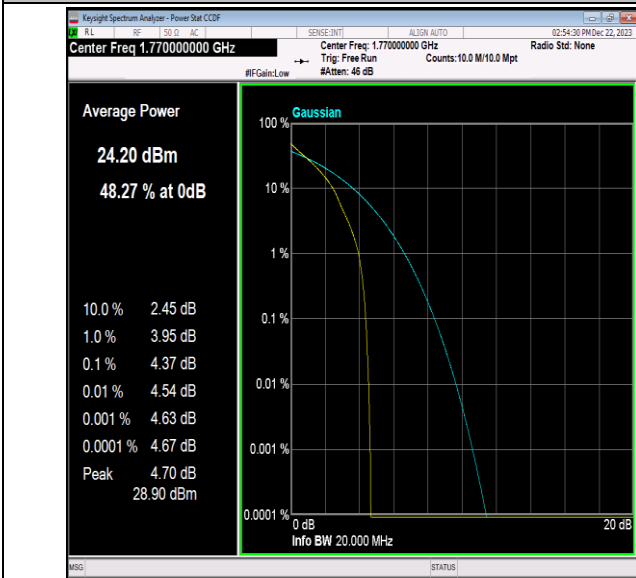

Band66-20MHz-64QAM-132572-1RB#0-PASS