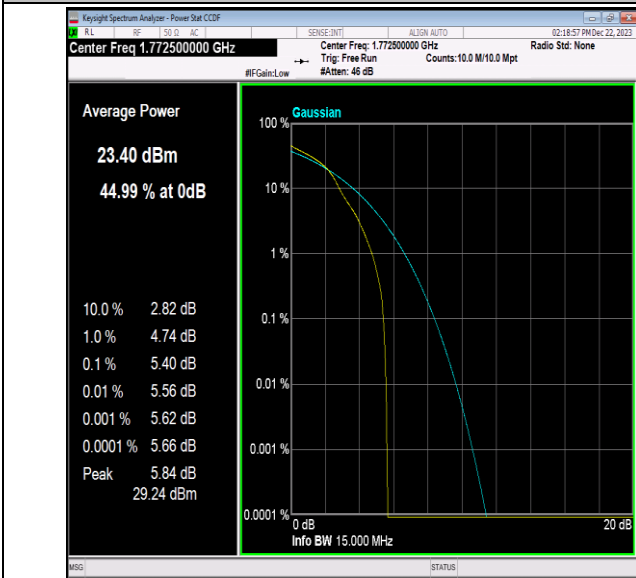

Band66-15MHz-16QAM-132047-1RB#0-PASS

Band66-15MHz-16QAM-132047-75RB#0-PASS

Band66-15MHz-16QAM-132322-1RB#0-PASS

Band66-15MHz-16QAM-132322-75RB#0-PASS

Band66-15MHz-16QAM-132597-1RB#0-PASS

Band66-15MHz-16QAM-132597-75RB#0-PASS