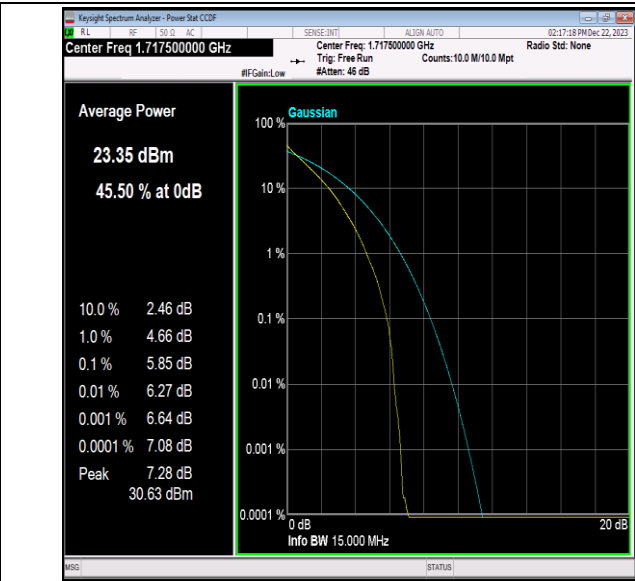

Band66-15MHz-64QAM-132047-75RB#0-PASS