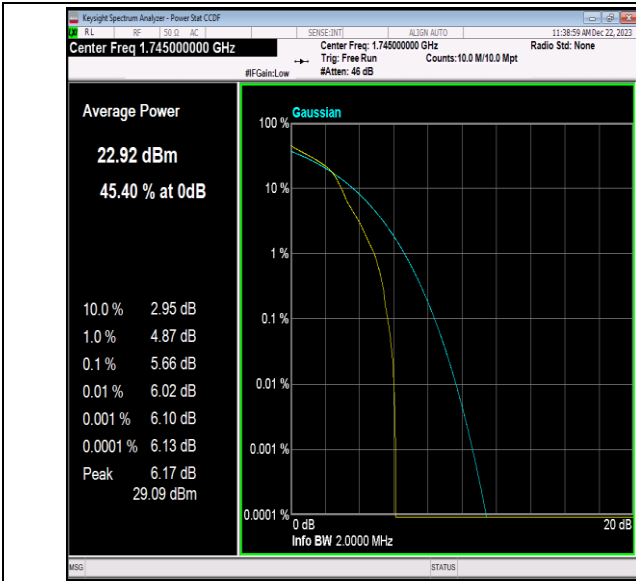

Band66-1.4MHz-QPSK-132665-1RB#0-PASS

Band66-1.4MHz-QPSK-132665-6RB#0-PASS

Band66-1.4MHz-16QAM-131979-1RB#0-PASS

Band66-1.4MHz-16QAM-131979-6RB#0-PASS

Band66-1.4MHz-16QAM-132322-1RB#0-PASS

Band66-1.4MHz-16QAM-132322-6RB#0-PASS