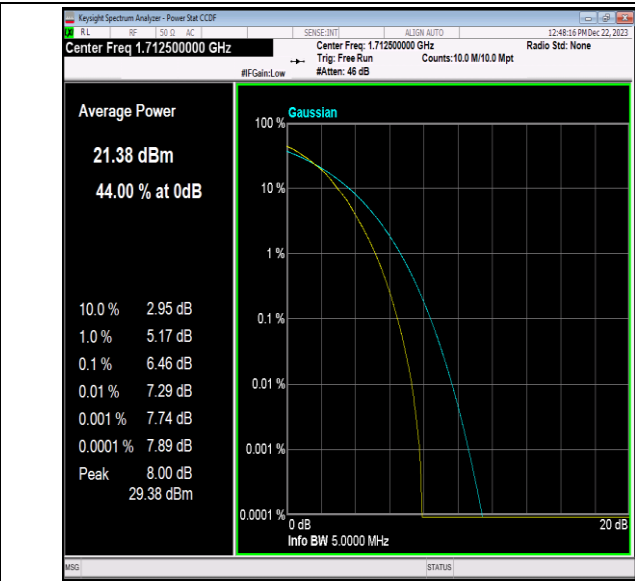

Band66-5MHz-16QAM-132647-25RB#0-PASS

Band66-5MHz-64QAM-131997-25RB#0-PASS