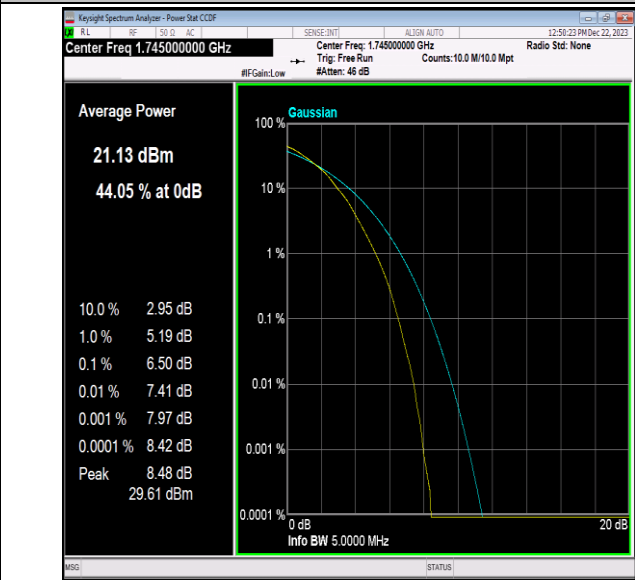

Band66-5MHz-16QAM-132647-1RB#0-PASS

Band66-5MHz-16QAM-132647-25RB#0-PASS

Band66-5MHz-64QAM-131997-1RB#0-PASS

Band66-5MHz-64QAM-131997-25RB#0-PASS

Band66-5MHz-64QAM-132322-1RB#0-PASS

Band66-5MHz-64QAM-132322-25RB#0-PASS