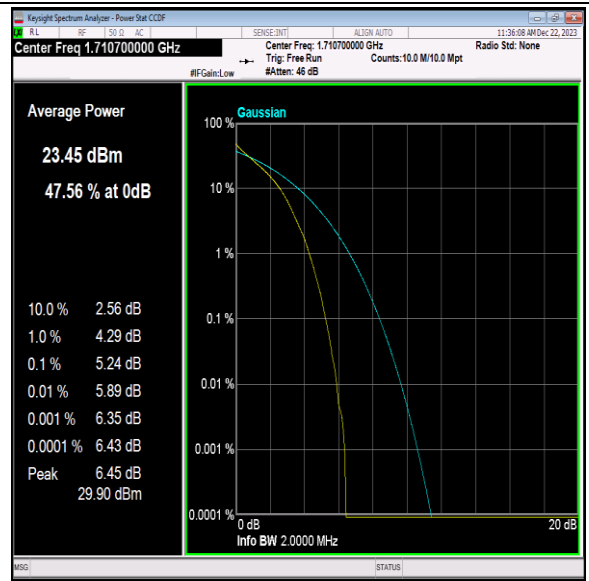

41(2535-2655)-20MHz-64QAM-41140-100RB#0-PASS

Band66-1.4MHz-QPSK-131979-6RB#0-PASS