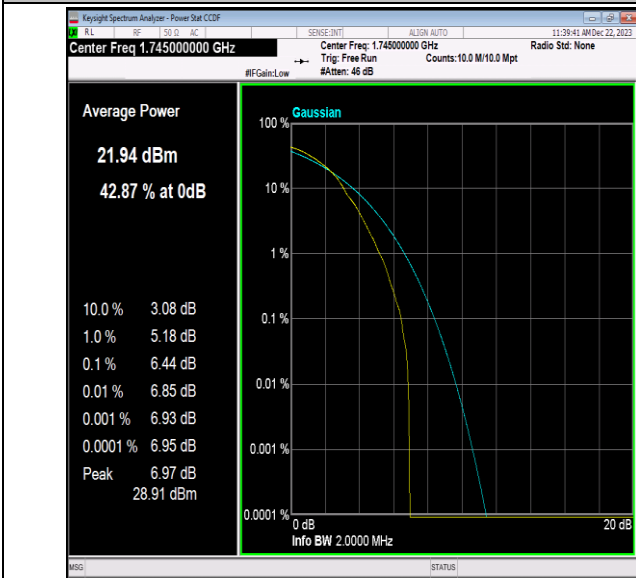

Band66-1.4MHz-16QAM-132665-1RB#0-PASS

Band66-1.4MHz-16QAM-132665-6RB#0-PASS

Band66-1.4MHz-64QAM-131979-1RB#0-PASS

Band66-1.4MHz-64QAM-131979-6RB#0-PASS

Band66-1.4MHz-64QAM-132322-1RB#0-PASS

Band66-1.4MHz-64QAM-132322-6RB#0-PASS