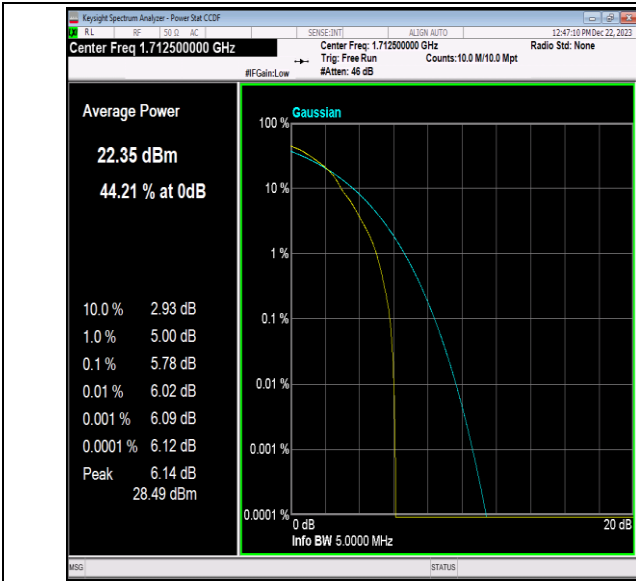

Band66-5MHz-16QAM-132647-1RB#0-PASS

Band66-5MHz-64QAM-131997-1RB#0-PASS