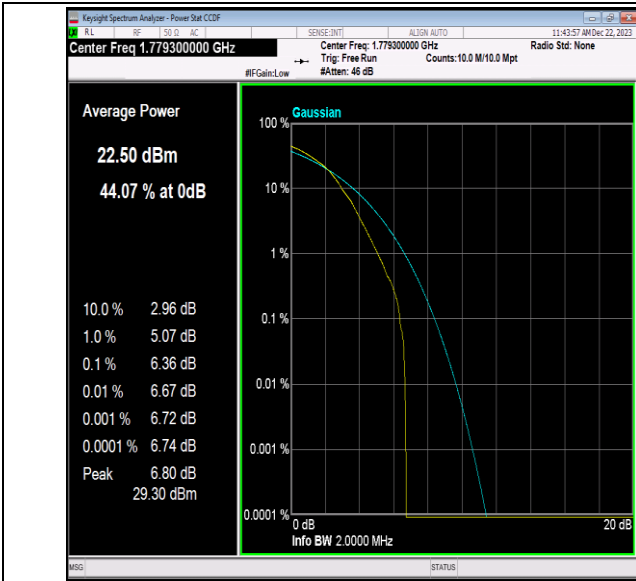

Band66-1.4MHz-16QAM-132665-1RB#0-PASS

Band66-1.4MHz-16QAM-132665-6RB#0-PASS

Band66-1.4MHz-64QAM-131979-1RB#0-PASS

Band66-1.4MHz-64QAM-131979-6RB#0-PASS

Band66-1.4MHz-64QAM-132322-1RB#0-PASS

Band66-1.4MHz-64QAM-132322-6RB#0-PASS