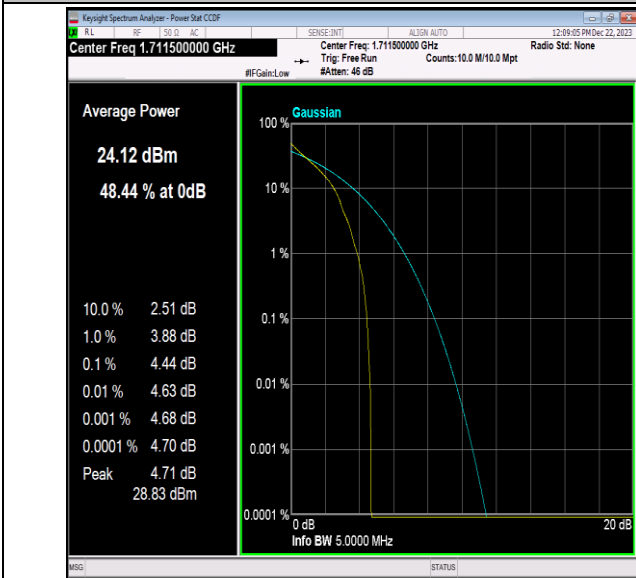

Band66-1.4MHz-64QAM-132665-1RB#0-PASS

Band66-3MHz-QPSK-131987-1RB#0-PASS