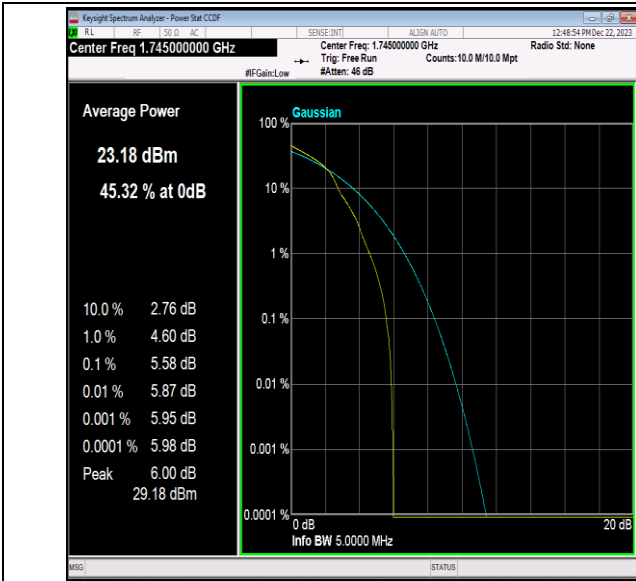

Band66-5MHz-QPSK-132647-1RB#0-PASS

Band66-5MHz-QPSK-132647-25RB#0-PASS

Band66-5MHz-16QAM-131997-1RB#0-PASS

Band66-5MHz-16QAM-131997-25RB#0-PASS

Band66-5MHz-16QAM-132322-1RB#0-PASS

Band66-5MHz-16QAM-132322-25RB#0-PASS