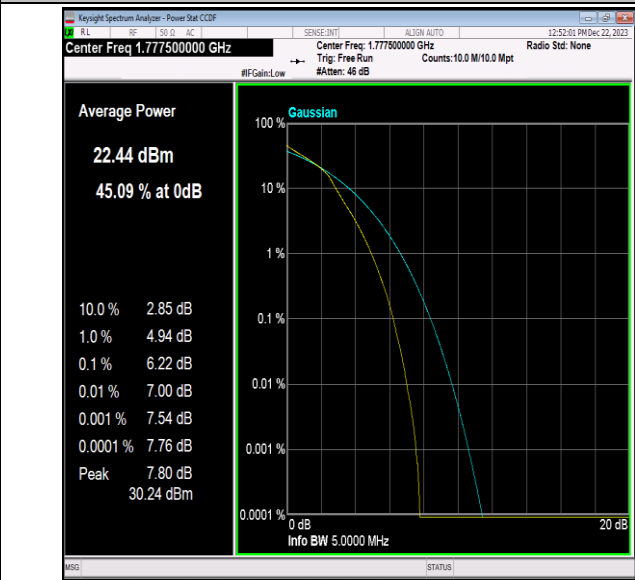

Band66-5MHz-16QAM-132322-25RB#0-PASS

Band66-5MHz-16QAM-132647-25RB#0-PASS