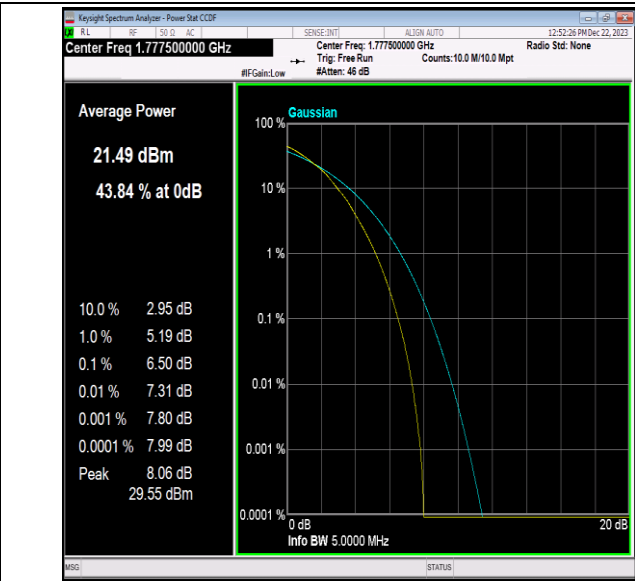

Band66-5MHz-64QAM-132322-25RB#0-PASS

Band66-5MHz-64QAM-132647-25RB#0-PASS