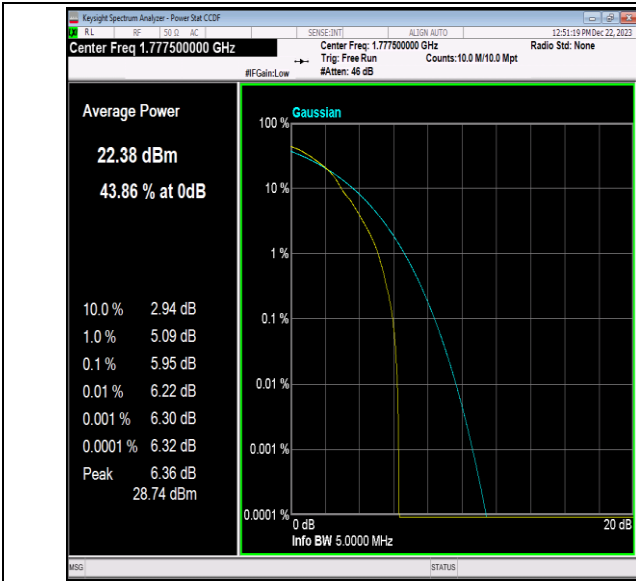

Band66-5MHz-16QAM-132647-1RB#0-PASS

Band66-5MHz-16QAM-132647-25RB#0-PASS

Band66-5MHz-64QAM-131997-1RB#0-PASS

Band66-5MHz-64QAM-131997-25RB#0-PASS

Band66-5MHz-64QAM-132322-1RB#0-PASS

Band66-5MHz-64QAM-132322-25RB#0-PASS