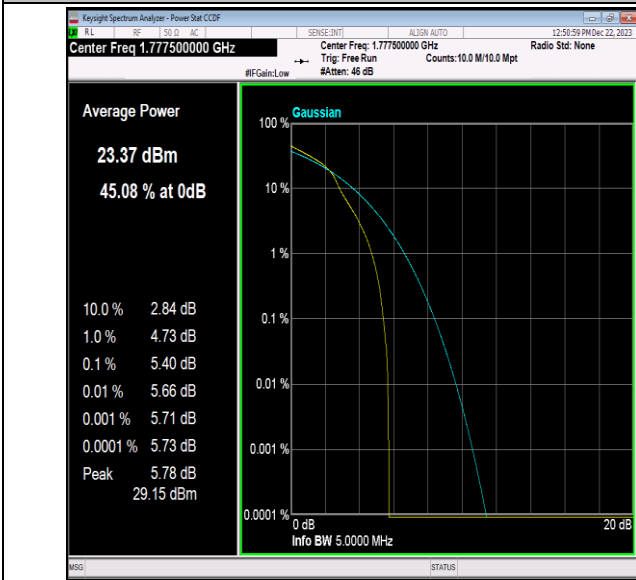

Band66-5MHz-QPSK-132647-1RB#0-PASS

Band66-5MHz-QPSK-132647-25RB#0-PASS

Band66-5MHz-16QAM-131997-1RB#0-PASS

Band66-5MHz-16QAM-131997-25RB#0-PASS

Band66-5MHz-16QAM-132322-1RB#0-PASS

Band66-5MHz-16QAM-132322-25RB#0-PASS