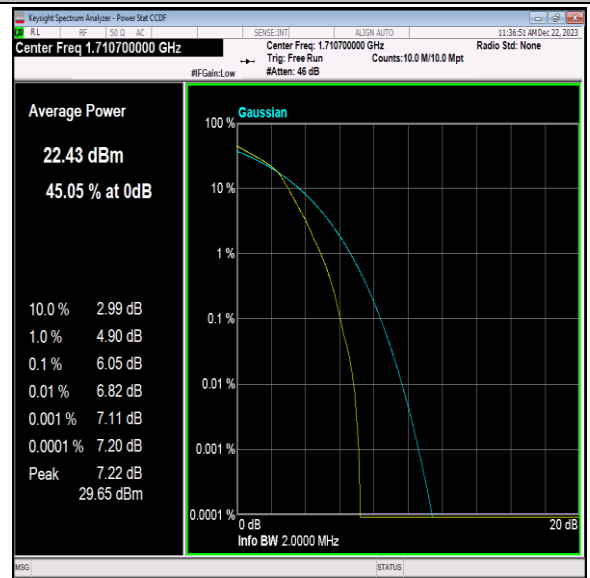

Band66-1.4MHz-QPSK-132665-6RB#0-PASS

Band66-1.4MHz-16QAM-131979-6RB#0-PASS