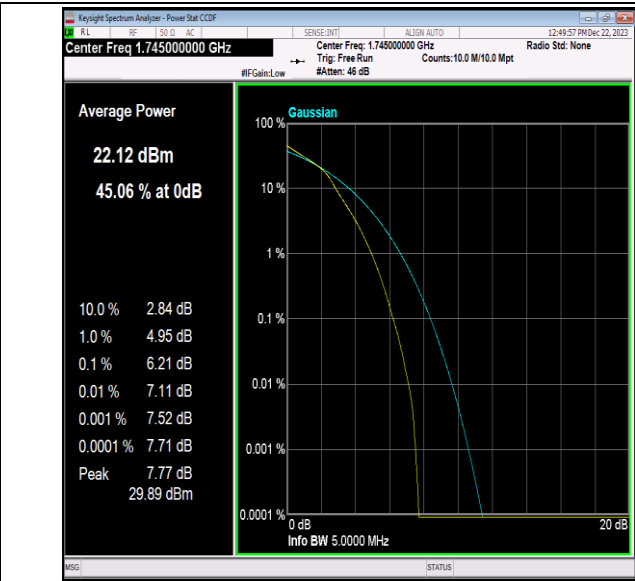

Band66-5MHz-QPSK-132647-1RB#0-PASS

Band66-5MHz-QPSK-132647-25RB#0-PASS

Band66-5MHz-16QAM-131997-1RB#0-PASS

Band66-5MHz-16QAM-131997-25RB#0-PASS

Band66-5MHz-16QAM-132322-1RB#0-PASS

Band66-5MHz-16QAM-132322-25RB#0-PASS