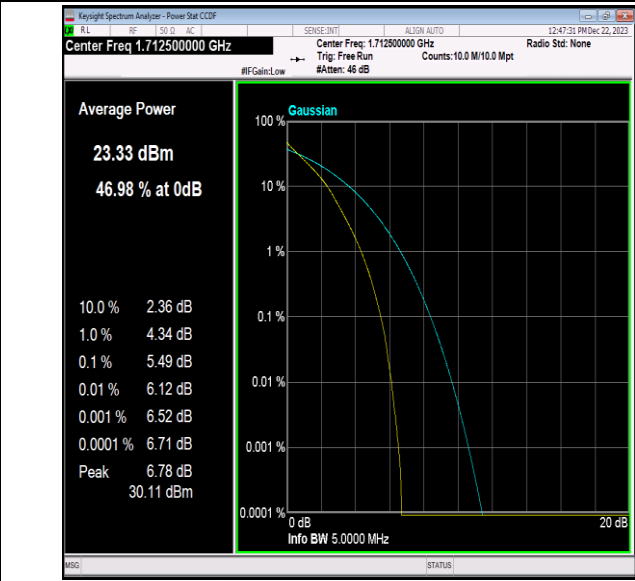

Band66-3MHz-64QAM-132657-15RB#0-PASS

Band66-5MHz-QPSK-131997-25RB#0-PASS