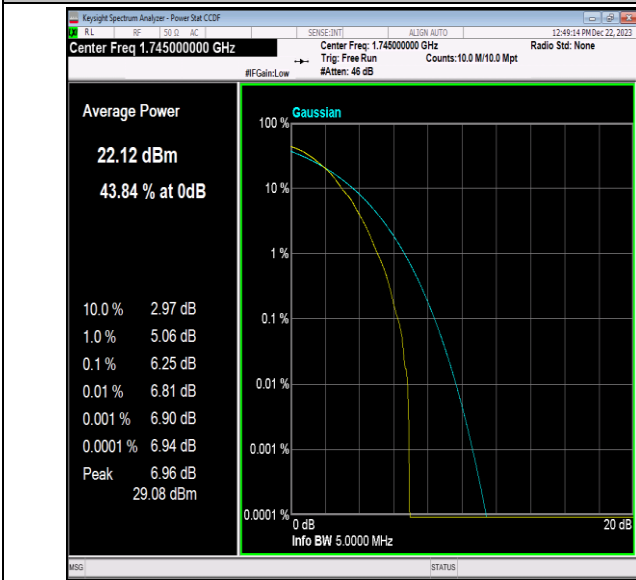

Band66-5MHz-16QAM-132647-1RB#0-PASS

Band66-5MHz-16QAM-132647-25RB#0-PASS

Band66-5MHz-64QAM-131997-1RB#0-PASS

Band66-5MHz-64QAM-131997-25RB#0-PASS

Band66-5MHz-64QAM-132322-1RB#0-PASS

Band66-5MHz-64QAM-132322-25RB#0-PASS