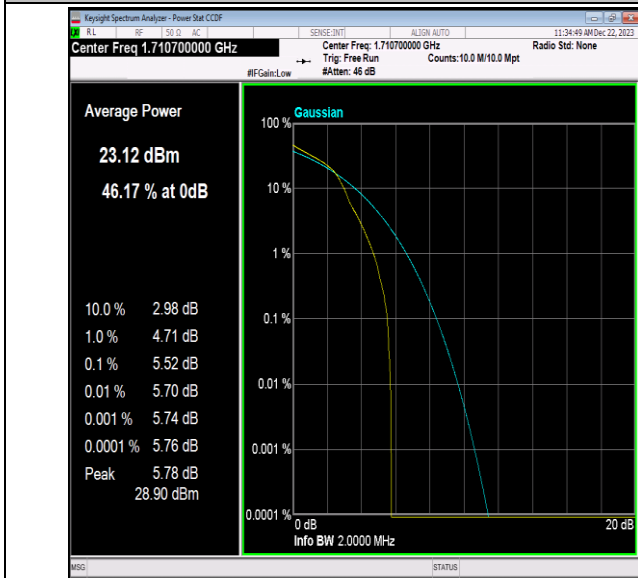

Band66-1.4MHz-QPSK-132665-1RB#0-PASS

Band66-1.4MHz-16QAM-131979-1RB#0-PASS