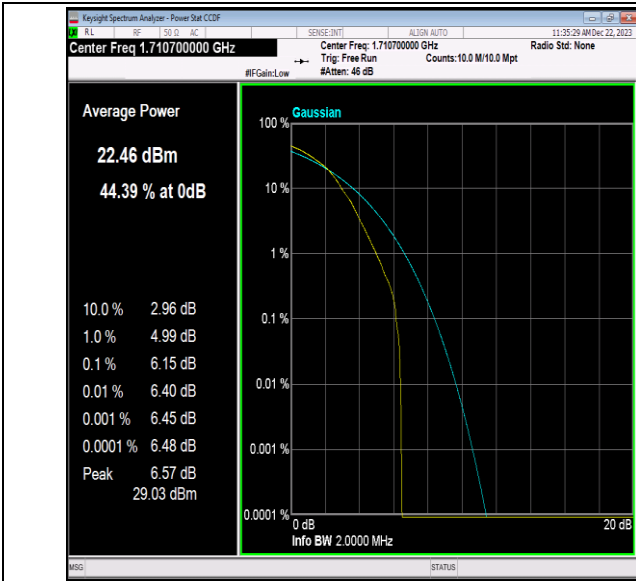

Band66-1.4MHz-16QAM-132665-1RB#0-PASS

Band66-1.4MHz-64QAM-131979-1RB#0-PASS