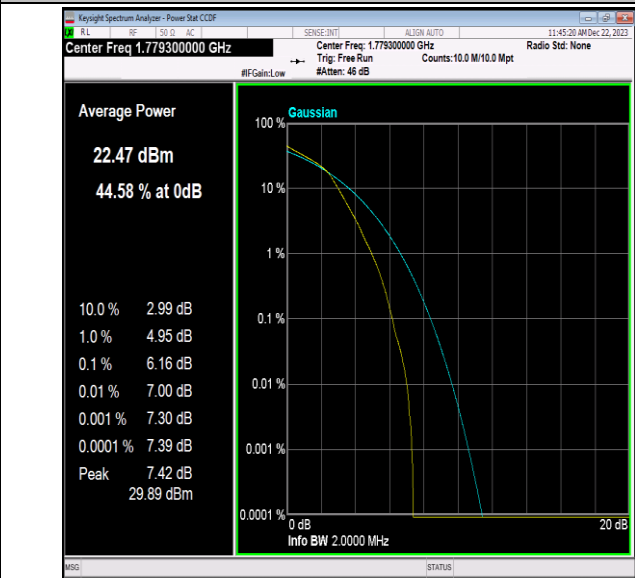

Band66-1.4MHz-16QAM-132322-6RB#0-PASS

Band66-1.4MHz-16QAM-132665-6RB#0-PASS