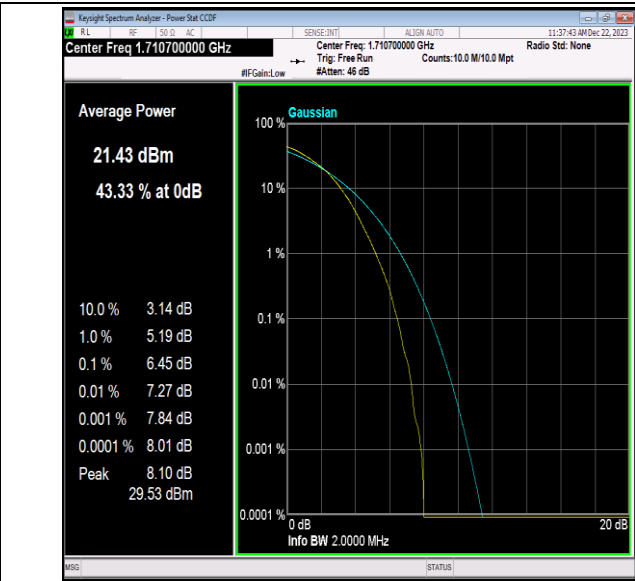

Band66-1.4MHz-16QAM-132665-6RB#0-PASS

Band66-1.4MHz-64QAM-131979-6RB#0-PASS