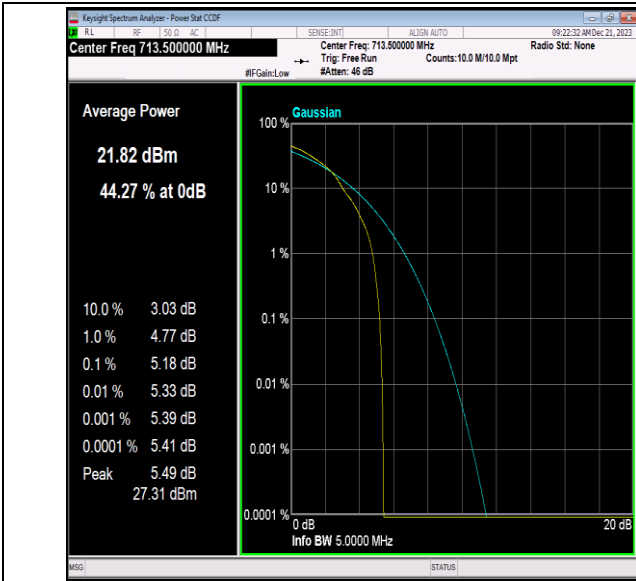

Band12-5MHz-64QAM-23035-1RB#0-PASS

Band12-5MHz-64QAM-23035-25RB#0-PASS

Band12-5MHz-64QAM-23095-1RB#0-PASS

Band12-5MHz-64QAM-23095-25RB#0-PASS

Band12-5MHz-64QAM-23155-1RB#0-PASS

Band12-5MHz-64QAM-23155-25RB#0-PASS