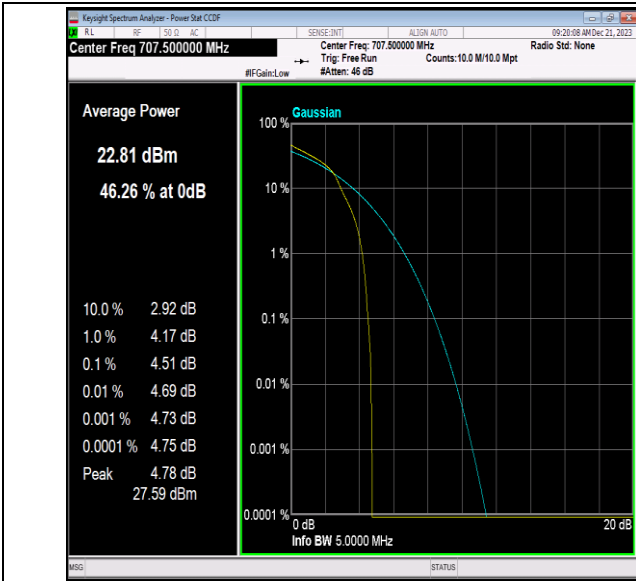

Band12-5MHz-16QAM-23035-1RB#0-PASS

Band12-5MHz-16QAM-23095-1RB#0-PASS