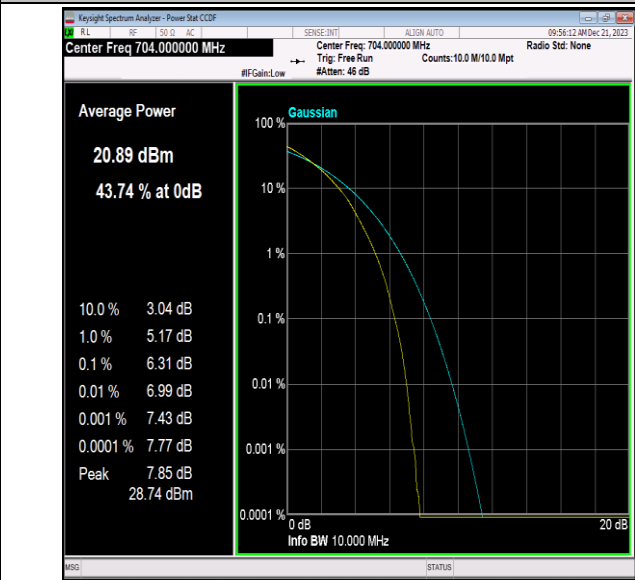

Band12-10MHz-16QAM-23130-50RB#0-PASS

Band12-10MHz-64QAM-23060-50RB#0-PASS