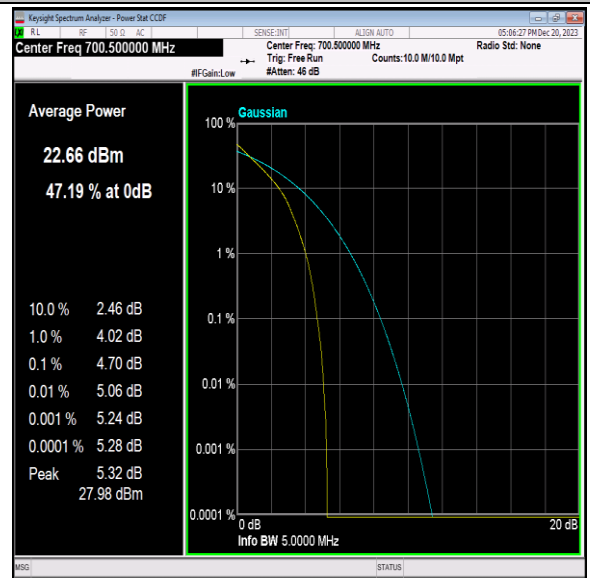

Band12-1.4MHz-64QAM-23173-6RB#0-PASS

Band12-3MHz-QPSK-23025-15RB#0-PASS