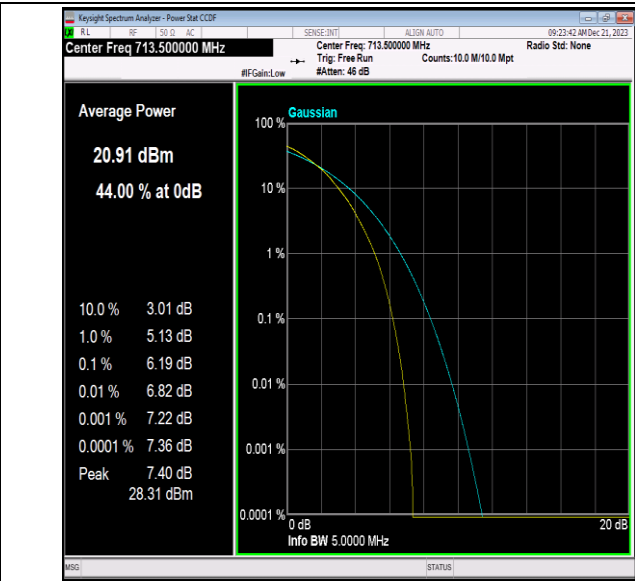

Band12-5MHz-64QAM-23035-1RB#0-PASS

Band12-5MHz-64QAM-23035-25RB#0-PASS

Band12-5MHz-64QAM-23095-1RB#0-PASS

Band12-5MHz-64QAM-23095-25RB#0-PASS

Band12-5MHz-64QAM-23155-1RB#0-PASS

Band12-5MHz-64QAM-23155-25RB#0-PASS