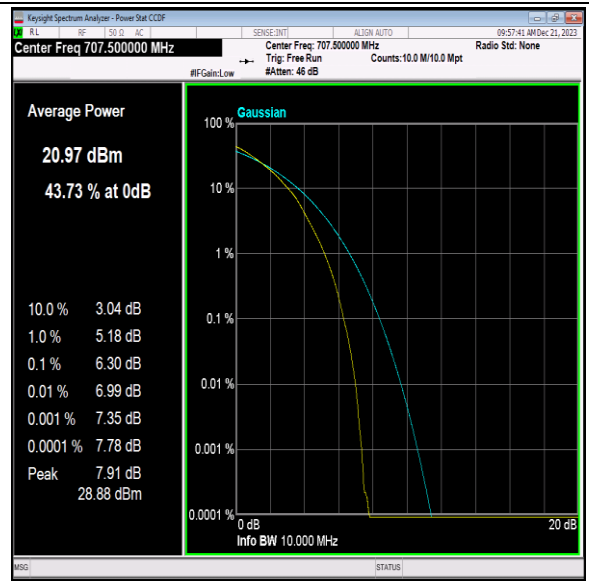

Band12-10MHz-64QAM-23060-50RB#0-PASS

Band12-10MHz-64QAM-23095-50RB#0-PASS