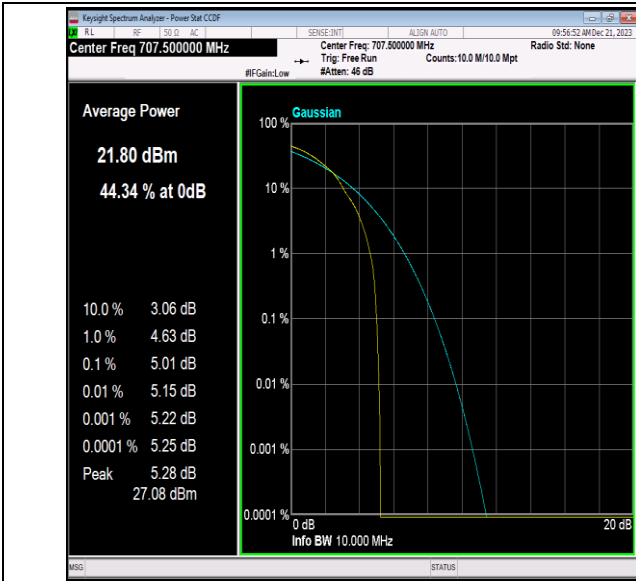

Band12-10MHz-64QAM-23060-1RB#0-PASS

Band12-10MHz-64QAM-23095-1RB#0-PASS