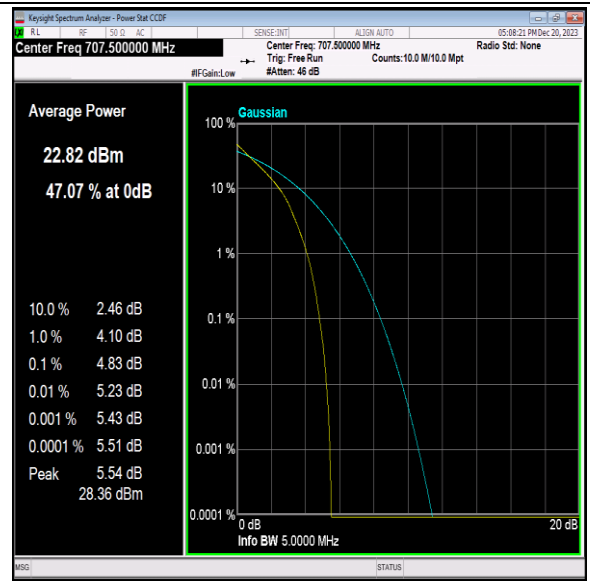

Band12-3MHz-QPSK-23025-15RB#0-PASS

Band12-3MHz-QPSK-23095-15RB#0-PASS