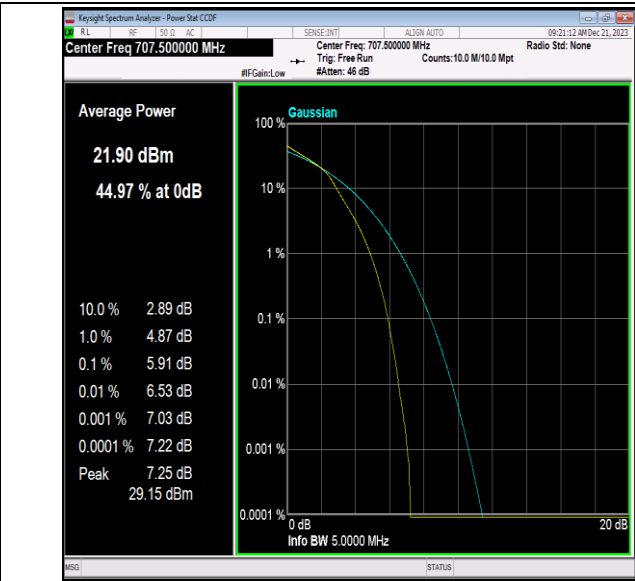

Band12-5MHz-16QAM-23035-1RB#0-PASS

Band12-5MHz-16QAM-23035-25RB#0-PASS

Band12-5MHz-16QAM-23095-1RB#0-PASS

Band12-5MHz-16QAM-23095-25RB#0-PASS

Band12-5MHz-16QAM-23155-1RB#0-PASS

Band12-5MHz-16QAM-23155-25RB#0-PASS