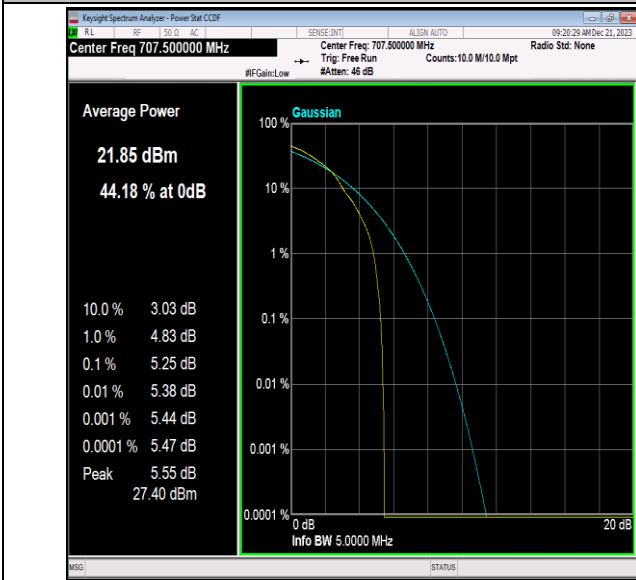

Band12-5MHz-64QAM-23035-1RB#0-PASS

Band12-5MHz-64QAM-23095-1RB#0-PASS