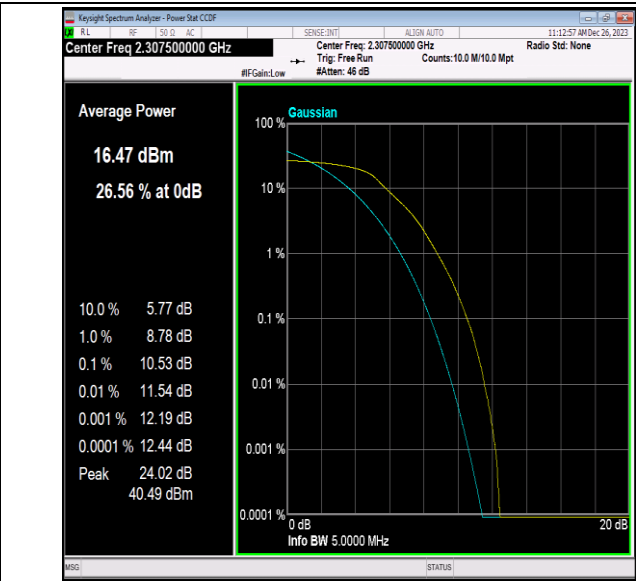

Band12-10MHz-64QAM-23130-50RB#0-PASS

40(2305-2315)-5MHz-QPSK-38725-25RB#0-PASS