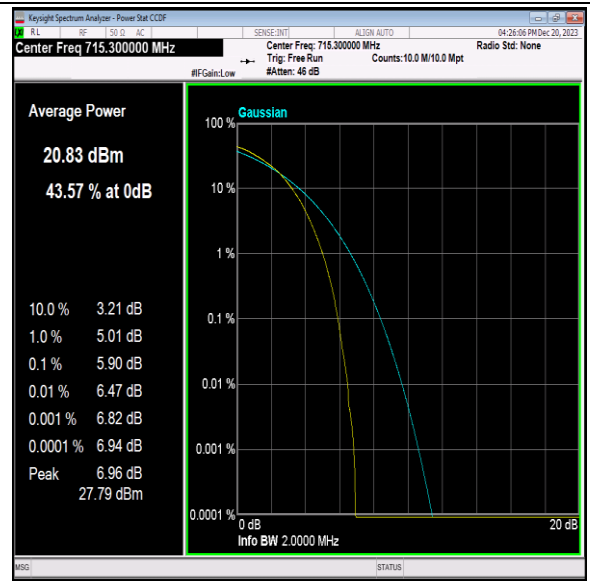

Band12-1.4MHz-64QAM-23017-1RB#0-PASS

Band12-1.4MHz-64QAM-23017-6RB#0-PASS

Band12-1.4MHz-64QAM-23095-1RB#0-PASS

Band12-1.4MHz-64QAM-23095-6RB#0-PASS

Band12-1.4MHz-64QAM-23173-1RB#0-PASS

Band12-1.4MHz-64QAM-23173-6RB#0-PASS