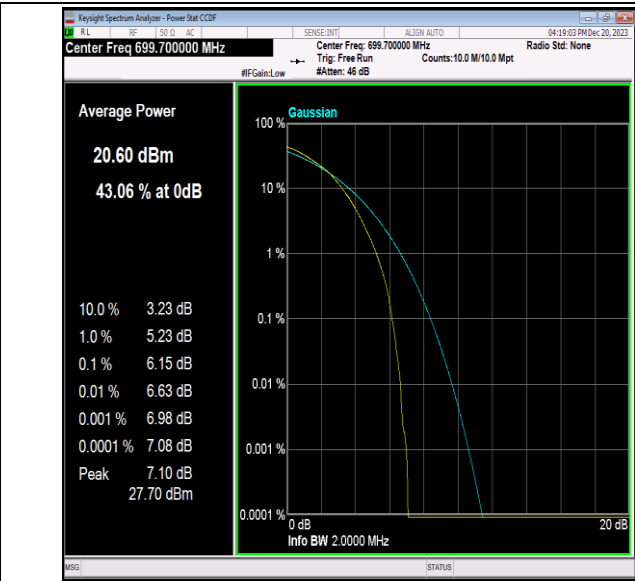

Band12-1.4MHz-64QAM-23017-1RB#0-PASS

Band12-1.4MHz-64QAM-23017-6RB#0-PASS

Band12-1.4MHz-64QAM-23095-1RB#0-PASS

Band12-1.4MHz-64QAM-23095-6RB#0-PASS

Band12-1.4MHz-64QAM-23173-1RB#0-PASS

Band12-1.4MHz-64QAM-23173-6RB#0-PASS