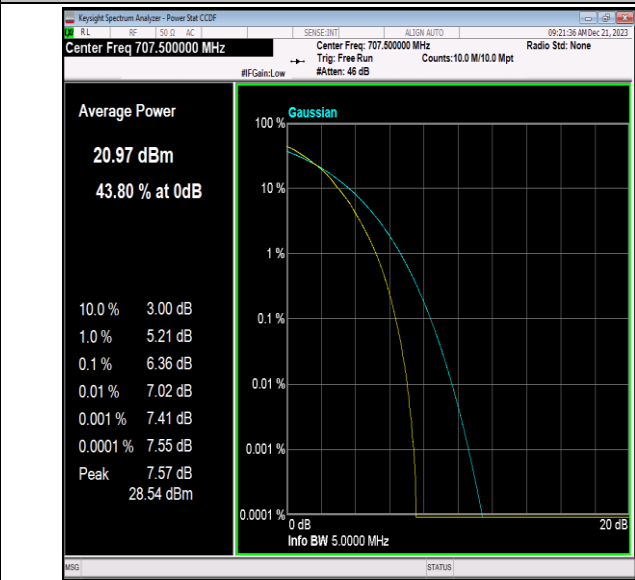

Band12-5MHz-64QAM-23035-25RB#0-PASS

Band12-5MHz-64QAM-23095-25RB#0-PASS