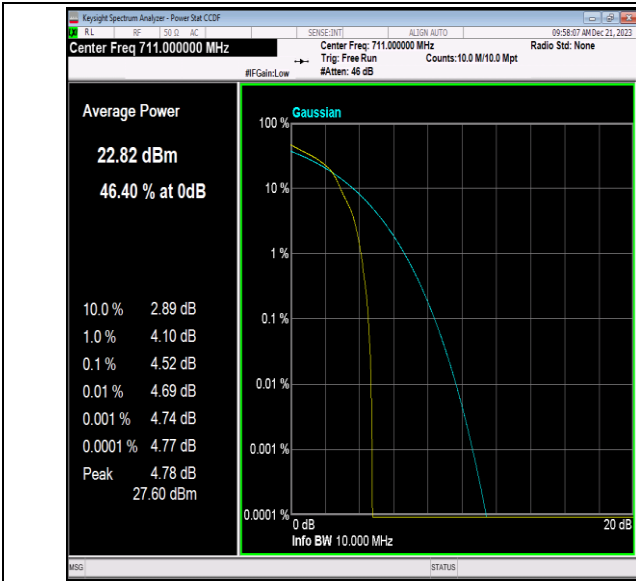

Band12-10MHz-16QAM-23060-1RB#0-PASS

Band12-10MHz-16QAM-23060-50RB#0-PASS

Band12-10MHz-16QAM-23095-1RB#0-PASS

Band12-10MHz-16QAM-23095-50RB#0-PASS

Band12-10MHz-16QAM-23130-1RB#0-PASS

Band12-10MHz-16QAM-23130-50RB#0-PASS