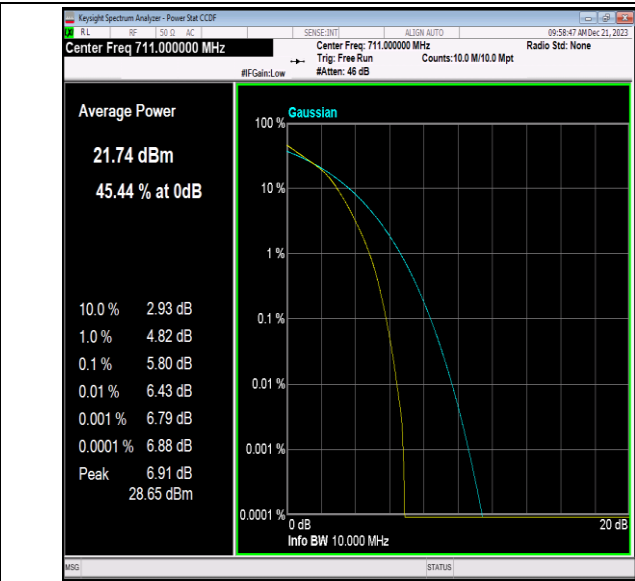

Band12-10MHz-16QAM-23060-1RB#0-PASS

Band12-10MHz-16QAM-23060-50RB#0-PASS

Band12-10MHz-16QAM-23095-1RB#0-PASS

Band12-10MHz-16QAM-23095-50RB#0-PASS

Band12-10MHz-16QAM-23130-1RB#0-PASS

Band12-10MHz-16QAM-23130-50RB#0-PASS