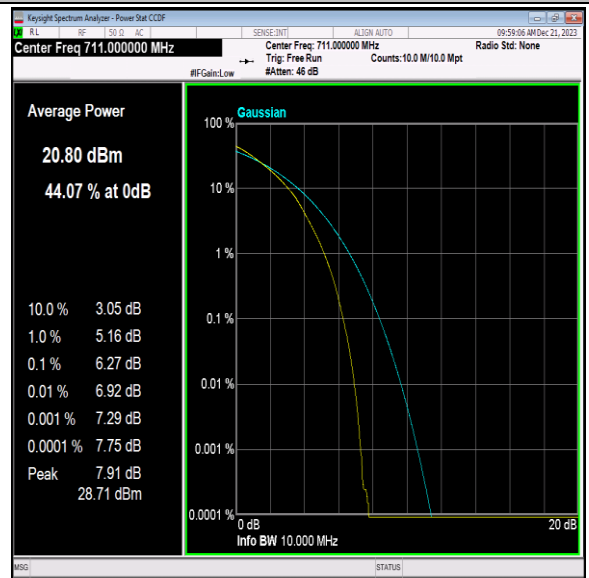

Band12-10MHz-64QAM-23060-1RB#0-PASS

Band12-10MHz-64QAM-23060-50RB#0-PASS

Band12-10MHz-64QAM-23095-1RB#0-PASS

Band12-10MHz-64QAM-23095-50RB#0-PASS

Band12-10MHz-64QAM-23130-1RB#0-PASS

Band12-10MHz-64QAM-23130-50RB#0-PASS