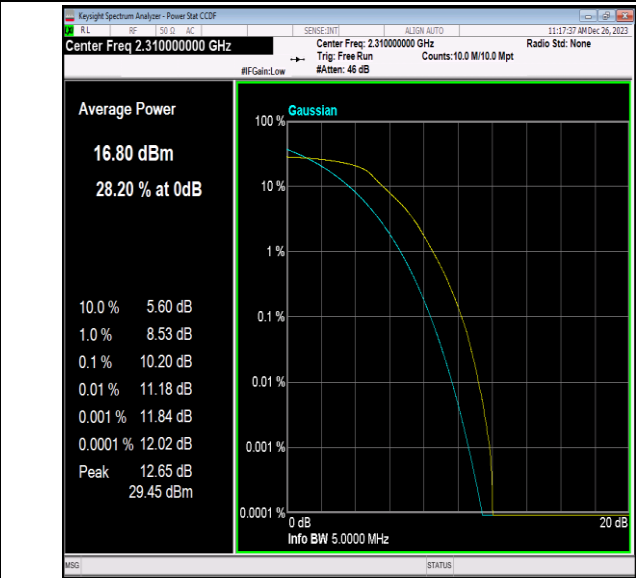

40(2305-2315)-5MHz-QPSK-38725-25RB#0-PASS

40(2305-2315)-5MHz-QPSK-38750-25RB#0-PASS