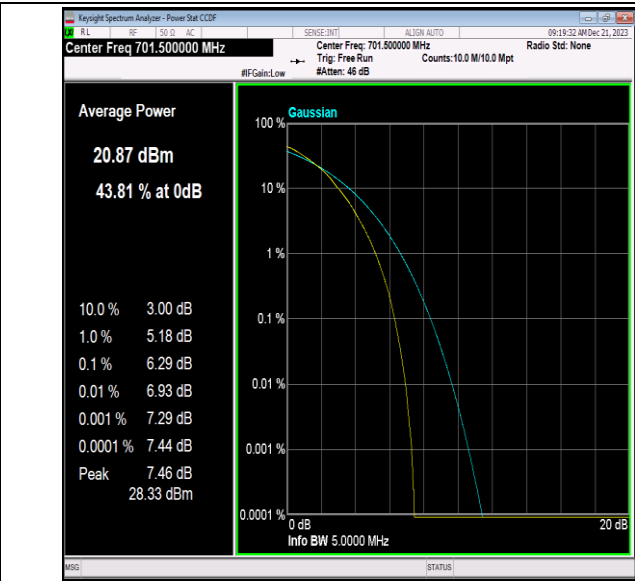

Band12-5MHz-16QAM-23155-25RB#0-PASS

Band12-5MHz-64QAM-23035-25RB#0-PASS