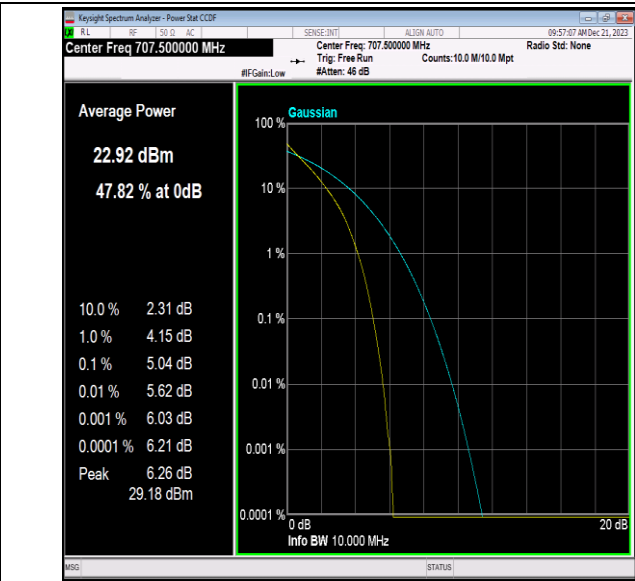

Band12-10MHz-QPSK-23060-50RB#0-PASS

Band12-10MHz-QPSK-23095-50RB#0-PASS