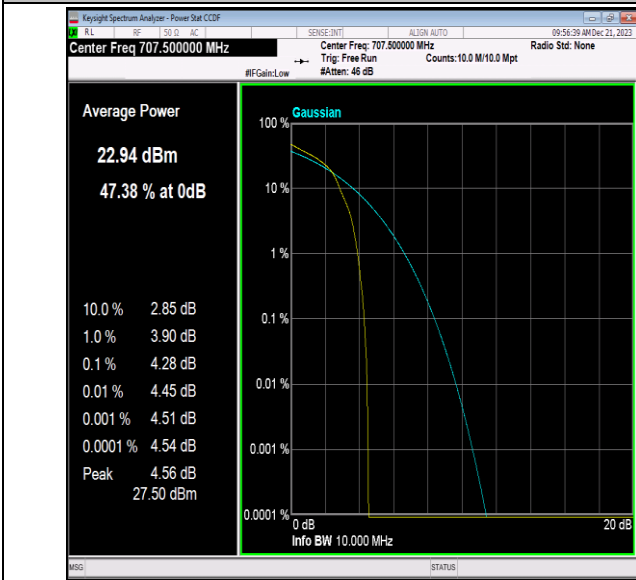

Band12-10MHz-16QAM-23060-1RB#0-PASS

Band12-10MHz-16QAM-23095-1RB#0-PASS