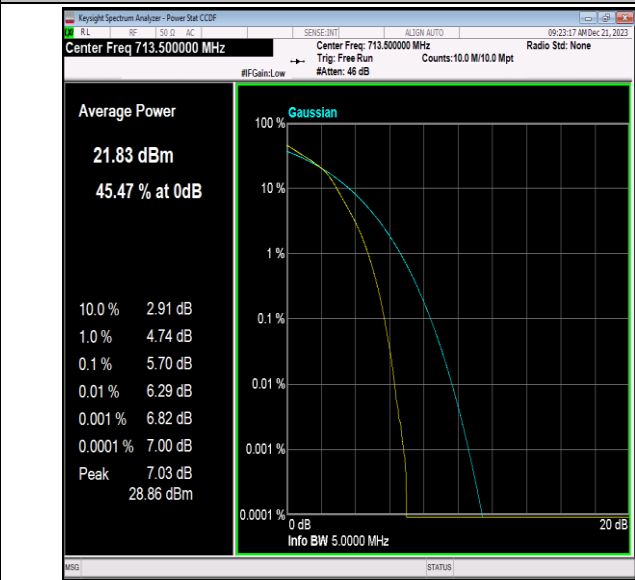

Band12-5MHz-16QAM-23035-1RB#0-PASS

Band12-5MHz-16QAM-23035-25RB#0-PASS

Band12-5MHz-16QAM-23095-1RB#0-PASS

Band12-5MHz-16QAM-23095-25RB#0-PASS

Band12-5MHz-16QAM-23155-1RB#0-PASS

Band12-5MHz-16QAM-23155-25RB#0-PASS