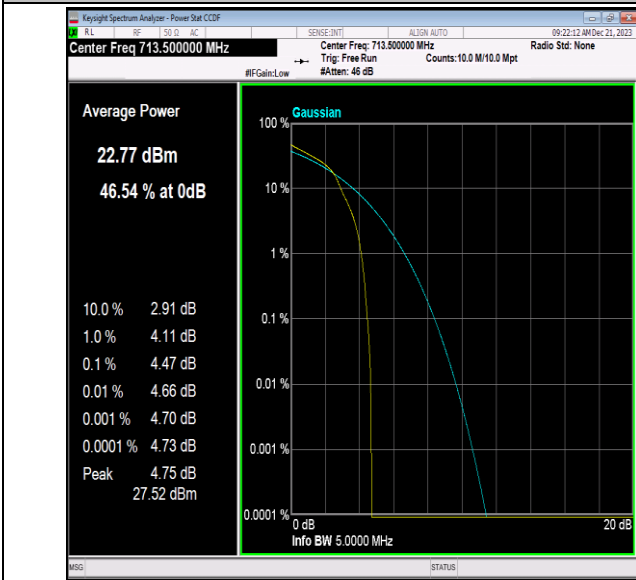

Band12-5MHz-16QAM-23035-1RB#0-PASS

Band12-5MHz-16QAM-23035-25RB#0-PASS

Band12-5MHz-16QAM-23095-1RB#0-PASS

Band12-5MHz-16QAM-23095-25RB#0-PASS

Band12-5MHz-16QAM-23155-1RB#0-PASS

Band12-5MHz-16QAM-23155-25RB#0-PASS