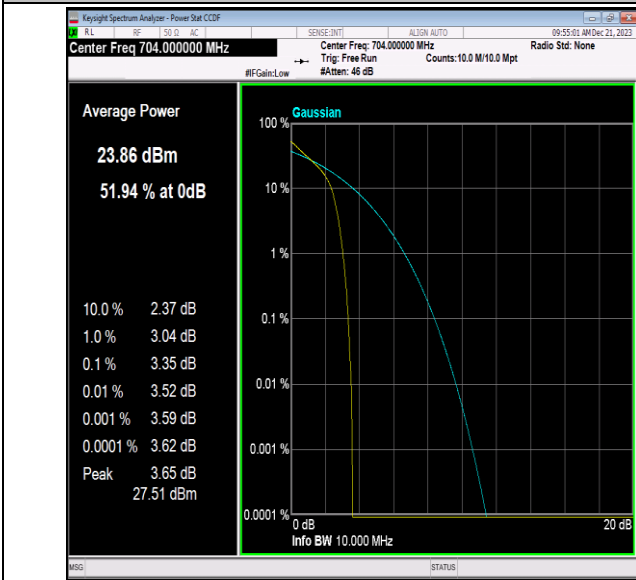

Band12-5MHz-64QAM-23035-1RB#0-PASS

Band12-5MHz-64QAM-23035-25RB#0-PASS

Band12-5MHz-64QAM-23095-1RB#0-PASS

Band12-5MHz-64QAM-23095-25RB#0-PASS

Band12-5MHz-64QAM-23155-1RB#0-PASS

Band12-5MHz-64QAM-23155-25RB#0-PASS