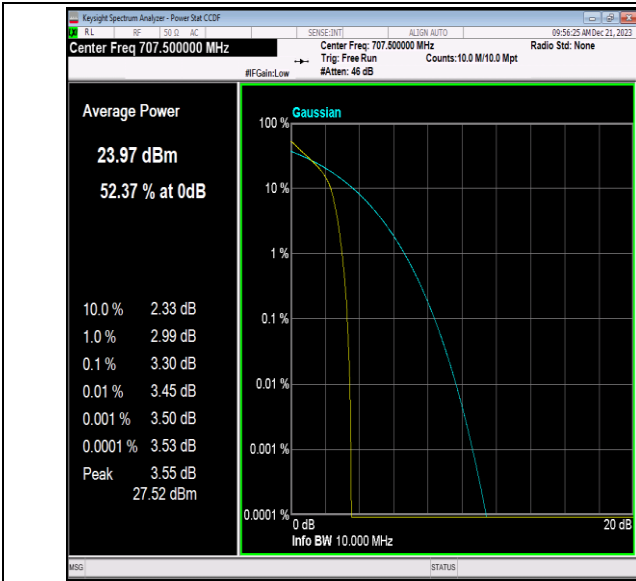

Band12-10MHz-QPSK-23060-1RB#0-PASS

Band12-10MHz-QPSK-23095-1RB#0-PASS