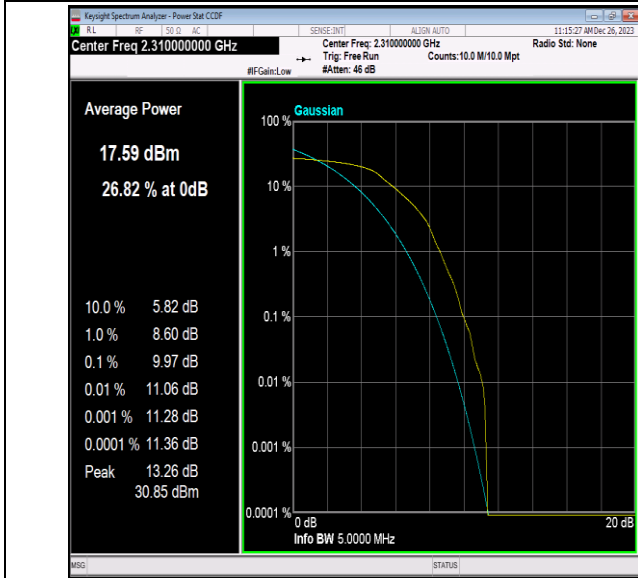

40(2305-2315)-5MHz-QPSK-38725-1RB#0-PASS

40(2305-2315)-5MHz-QPSK-38750-1RB#0-PASS