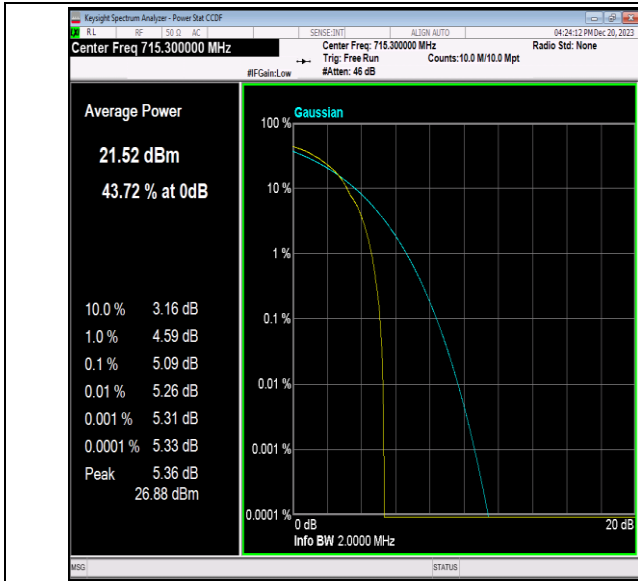

Band12-1.4MHz-64QAM-23017-1RB#0-PASS

Band12-1.4MHz-64QAM-23017-6RB#0-PASS

Band12-1.4MHz-64QAM-23095-1RB#0-PASS

Band12-1.4MHz-64QAM-23095-6RB#0-PASS

Band12-1.4MHz-64QAM-23173-1RB#0-PASS

Band12-1.4MHz-64QAM-23173-6RB#0-PASS