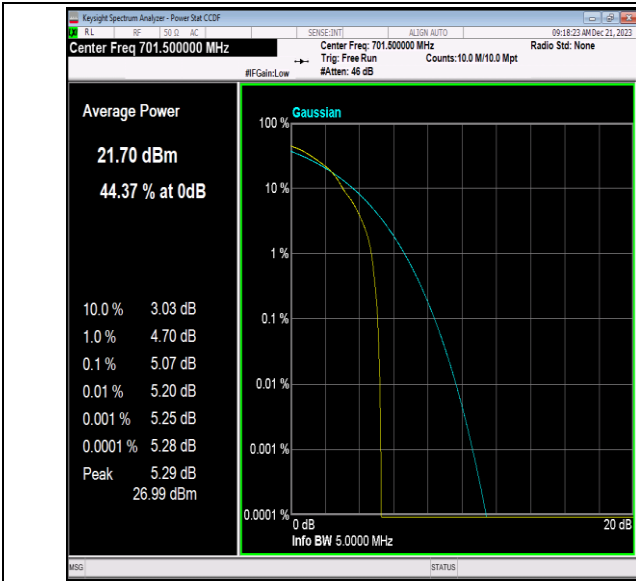

Band12-5MHz-16QAM-23035-1RB#0-PASS

Band12-5MHz-16QAM-23035-25RB#0-PASS

Band12-5MHz-16QAM-23095-1RB#0-PASS

Band12-5MHz-16QAM-23095-25RB#0-PASS

Band12-5MHz-16QAM-23155-1RB#0-PASS

Band12-5MHz-16QAM-23155-25RB#0-PASS