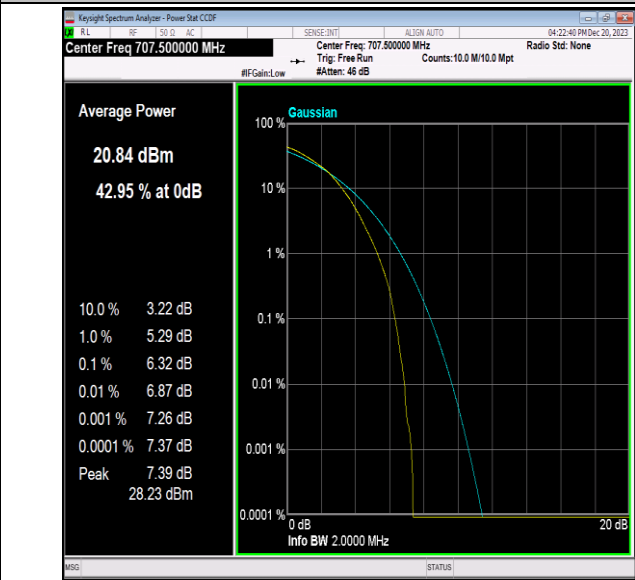

Band12-1.4MHz-64QAM-23017-1RB#0-PASS

Band12-1.4MHz-64QAM-23017-6RB#0-PASS

Band12-1.4MHz-64QAM-23095-1RB#0-PASS

Band12-1.4MHz-64QAM-23095-6RB#0-PASS

Band12-1.4MHz-64QAM-23173-1RB#0-PASS

Band12-1.4MHz-64QAM-23173-6RB#0-PASS