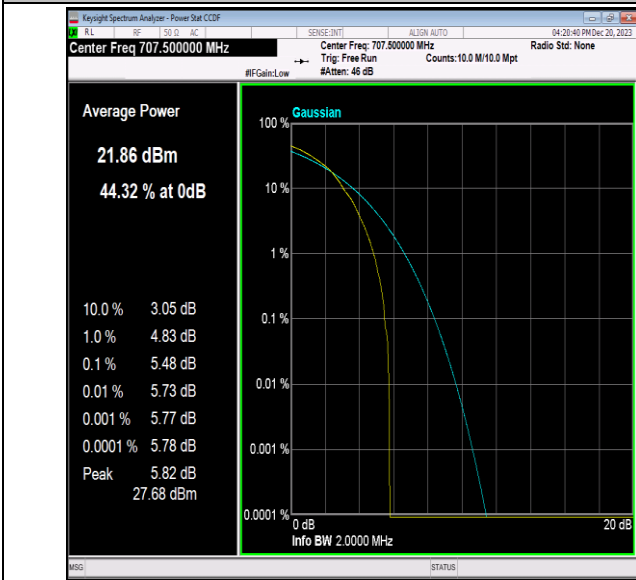

Band12-1.4MHz-64QAM-23017-1RB#0-PASS

Band12-1.4MHz-64QAM-23017-6RB#0-PASS

Band12-1.4MHz-64QAM-23095-1RB#0-PASS

Band12-1.4MHz-64QAM-23095-6RB#0-PASS

Band12-1.4MHz-64QAM-23173-1RB#0-PASS

Band12-1.4MHz-64QAM-23173-6RB#0-PASS