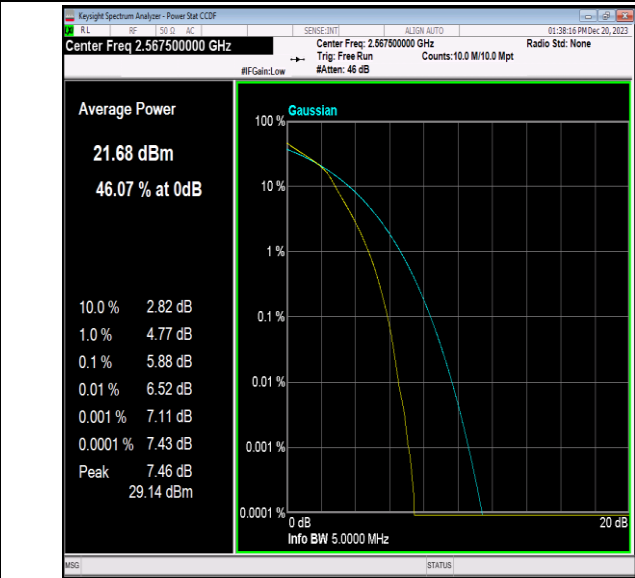

Band7-5MHz-16QAM-20775-25RB#0-PASS

Band7-5MHz-16QAM-21100-1RB#0-PASS

Band7-5MHz-16QAM-21100-25RB#0-PASS

Band7-5MHz-16QAM-21425-1RB#0-PASS

Band7-5MHz-16QAM-21425-25RB#0-PASS

Band7-5MHz-64QAM-20775-1RB#0-PASS