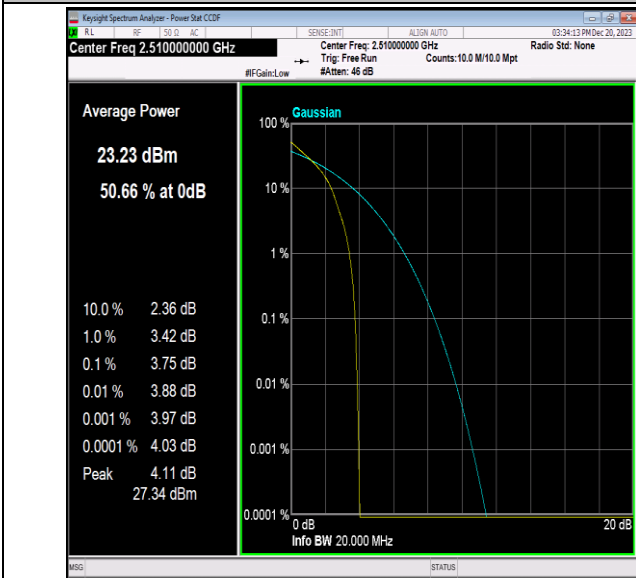

Band7-15MHz-64QAM-20825-75RB#0-PASS

Band7-15MHz-64QAM-21100-1RB#0-PASS

Band7-15MHz-64QAM-21100-75RB#0-PASS

Band7-15MHz-64QAM-21375-1RB#0-PASS

Band7-15MHz-64QAM-21375-75RB#0-PASS

Band7-20MHz-QPSK-20850-1RB#0-PASS