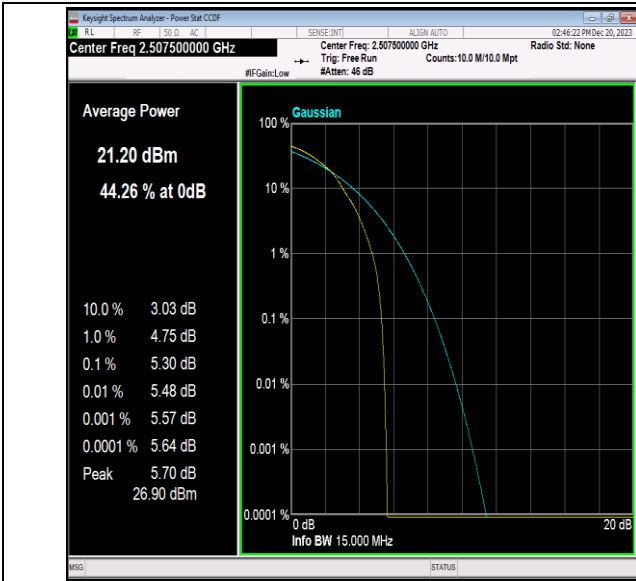

Band7-15MHz-16QAM-20825-75RB#0-PASS

Band7-15MHz-16QAM-21100-1RB#0-PASS

Band7-15MHz-16QAM-21100-75RB#0-PASS

Band7-15MHz-16QAM-21375-1RB#0-PASS

Band7-15MHz-16QAM-21375-75RB#0-PASS

Band7-15MHz-64QAM-20825-1RB#0-PASS