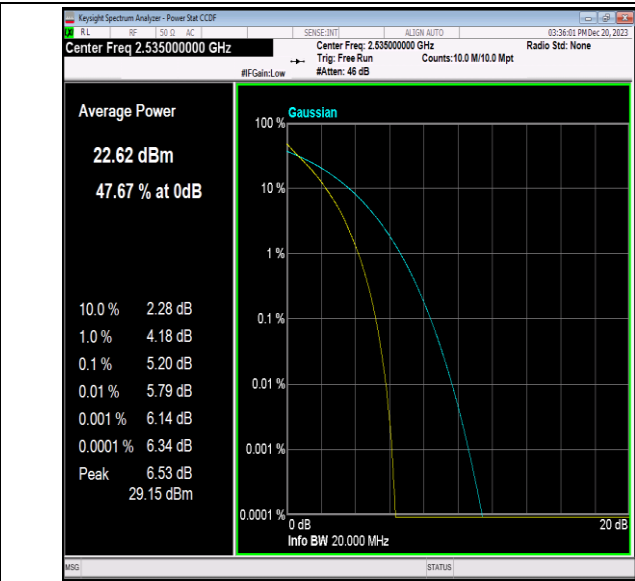

Band7-20MHz-QPSK-20850-100RB#0-PASS

Band7-20MHz-QPSK-21100-100RB#0-PASS