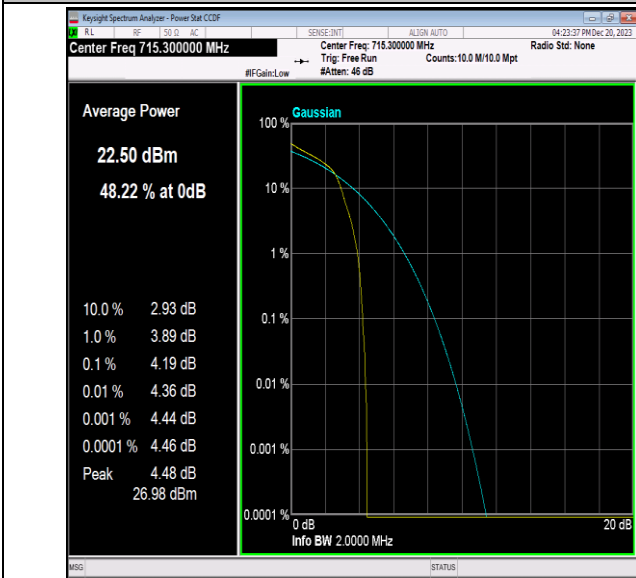

Band12-1.4MHz-16QAM-23095-1RB#0-PASS

Band12-1.4MHz-16QAM-23173-1RB#0-PASS