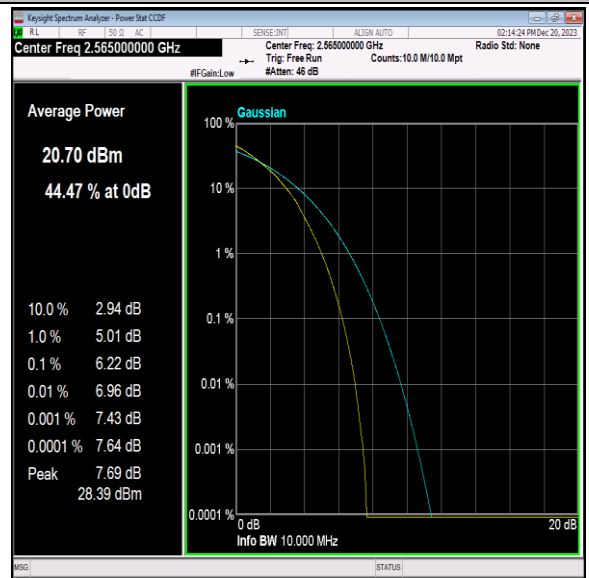

Band7-10MHz-64QAM-20800-50RB#0-PASS

Band7-10MHz-64QAM-21100-1RB#0-PASS

Band7-10MHz-64QAM-21100-50RB#0-PASS

Band7-10MHz-64QAM-21400-1RB#0-PASS

Band7-10MHz-64QAM-21400-50RB#0-PASS

Band7-15MHz-QPSK-20825-1RB#0-PASS