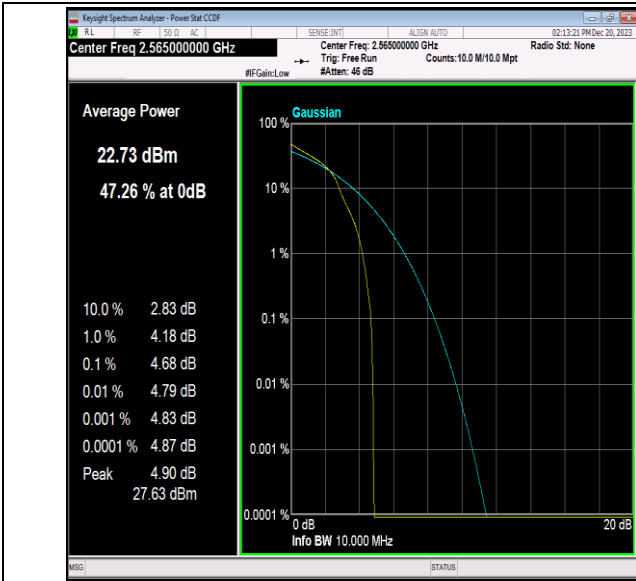

Band7-10MHz-16QAM-21100-1RB#0-PASS

Band7-10MHz-16QAM-21400-1RB#0-PASS