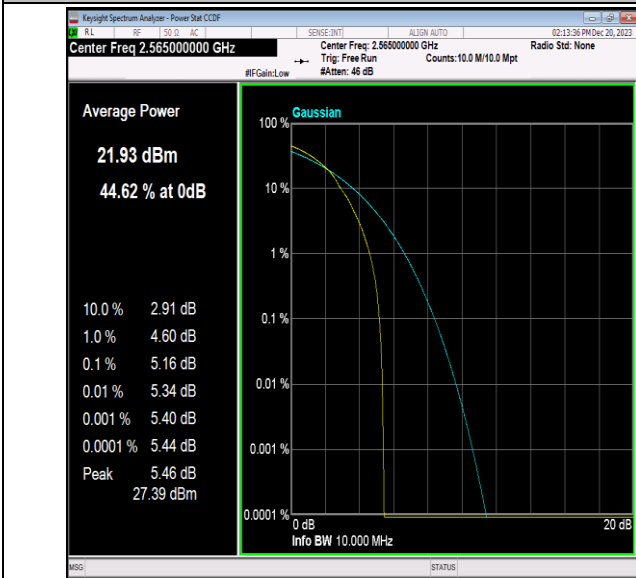

Band7-10MHz-64QAM-20800-50RB#0-PASS

Band7-10MHz-64QAM-21100-1RB#0-PASS

Band7-10MHz-64QAM-21100-50RB#0-PASS

Band7-10MHz-64QAM-21400-1RB#0-PASS

Band7-10MHz-64QAM-21400-50RB#0-PASS

Band7-15MHz-QPSK-20825-1RB#0-PASS