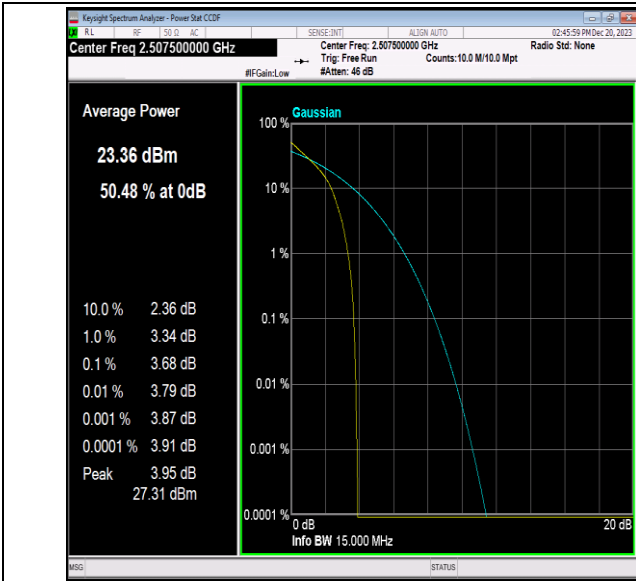

Band7-10MHz-64QAM-20800-50RB#0-PASS

Band7-10MHz-64QAM-21100-1RB#0-PASS

Band7-10MHz-64QAM-21100-50RB#0-PASS

Band7-10MHz-64QAM-21400-1RB#0-PASS

Band7-10MHz-64QAM-21400-50RB#0-PASS

Band7-15MHz-QPSK-20825-1RB#0-PASS