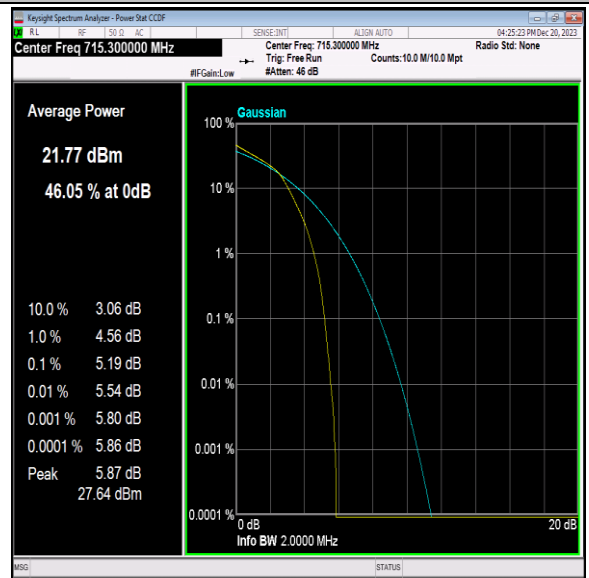

Band12-1.4MHz-16QAM-23017-6RB#0-PASS

Band12-1.4MHz-16QAM-23095-1RB#0-PASS

Band12-1.4MHz-16QAM-23095-6RB#0-PASS

Band12-1.4MHz-16QAM-23173-1RB#0-PASS

Band12-1.4MHz-16QAM-23173-6RB#0-PASS