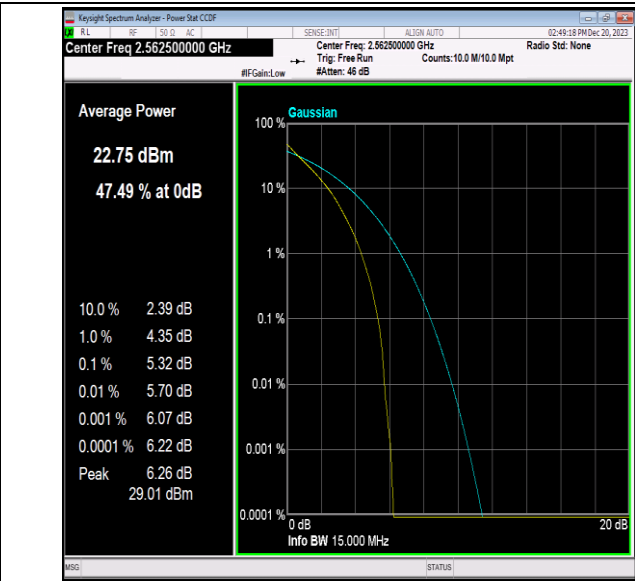

Band7-15MHz-QPSK-20825-75RB#0-PASS

Band7-15MHz-QPSK-21100-1RB#0-PASS

Band7-15MHz-QPSK-21100-75RB#0-PASS

Band7-15MHz-QPSK-21375-1RB#0-PASS

Band7-15MHz-QPSK-21375-75RB#0-PASS

Band7-15MHz-16QAM-20825-1RB#0-PASS