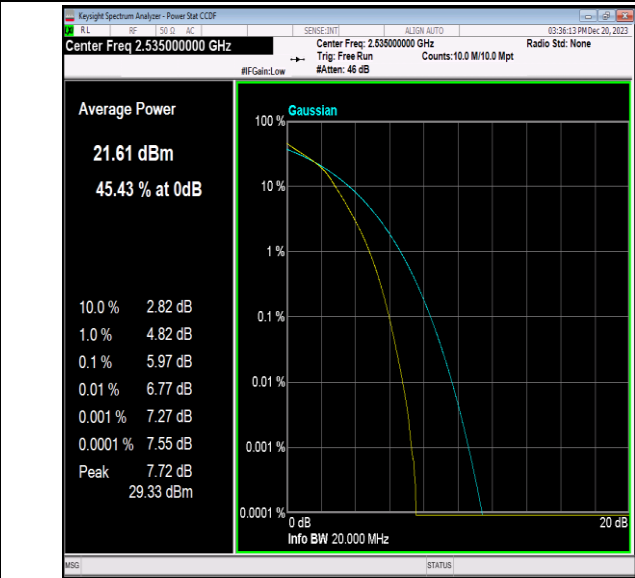

Band7-20MHz-16QAM-20850-100RB#0-PASS

Band7-20MHz-16QAM-21100-100RB#0-PASS