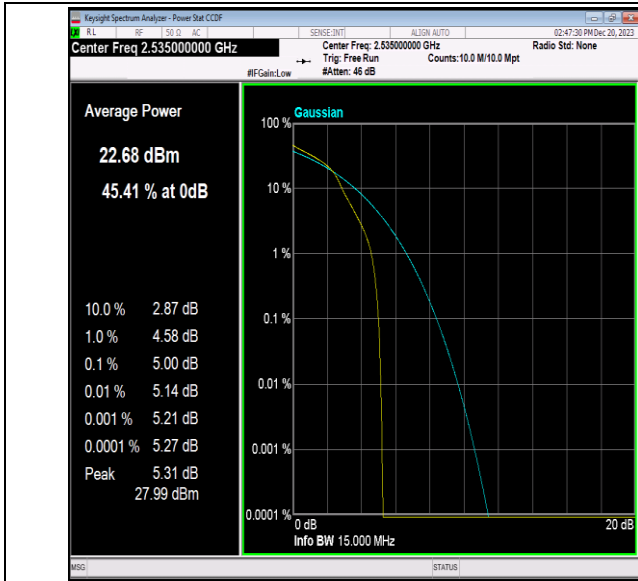

Band7-15MHz-16QAM-20825-1RB#0-PASS

Band7-15MHz-16QAM-21100-1RB#0-PASS