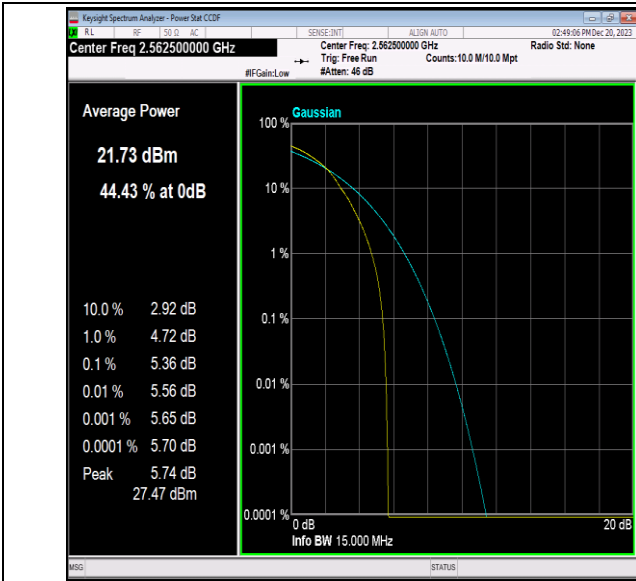

Band7-15MHz-64QAM-21100-1RB#0-PASS

Band7-15MHz-64QAM-21375-1RB#0-PASS