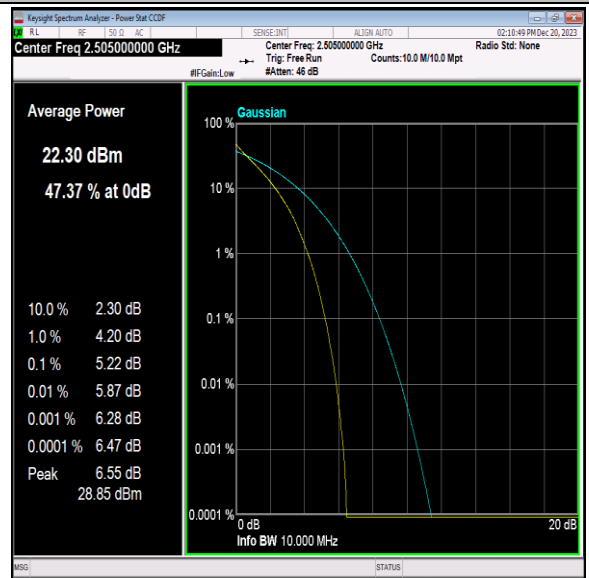

Band7-5MHz-64QAM-20775-25RB#0-PASS

Band7-5MHz-64QAM-21100-1RB#0-PASS

Band7-5MHz-64QAM-21100-25RB#0-PASS

Band7-5MHz-64QAM-21425-1RB#0-PASS

Band7-5MHz-64QAM-21425-25RB#0-PASS

Band7-10MHz-QPSK-20800-1RB#0-PASS