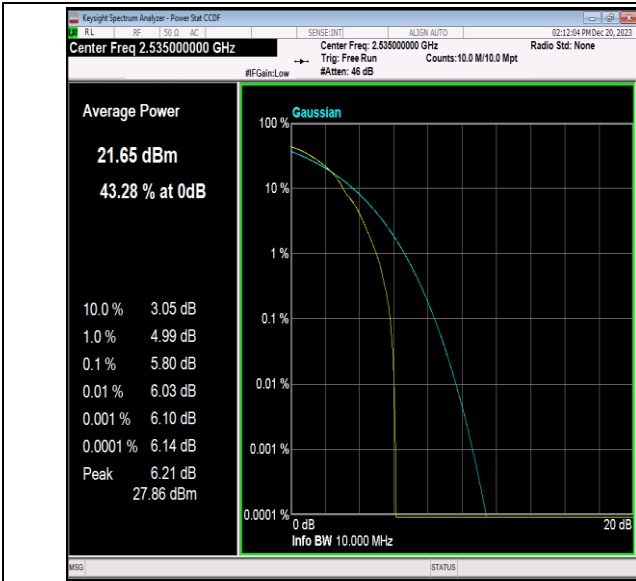

Band7-10MHz-64QAM-20800-1RB#0-PASS

Band7-10MHz-64QAM-21100-1RB#0-PASS