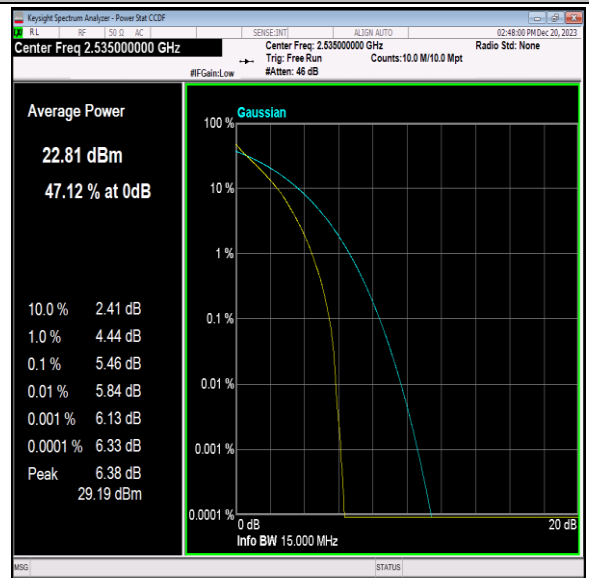

Band7-15MHz-QPSK-20825-75RB#0-PASS

Band7-15MHz-QPSK-21100-75RB#0-PASS