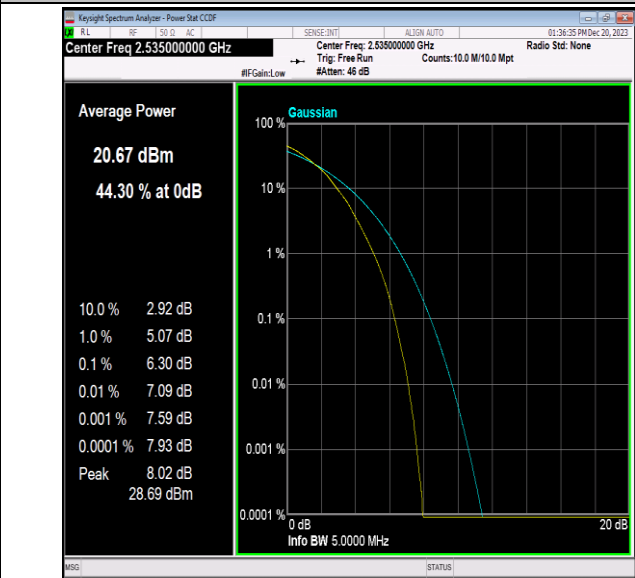

Band7-5MHz-64QAM-20775-25RB#0-PASS

Band7-5MHz-64QAM-21100-25RB#0-PASS