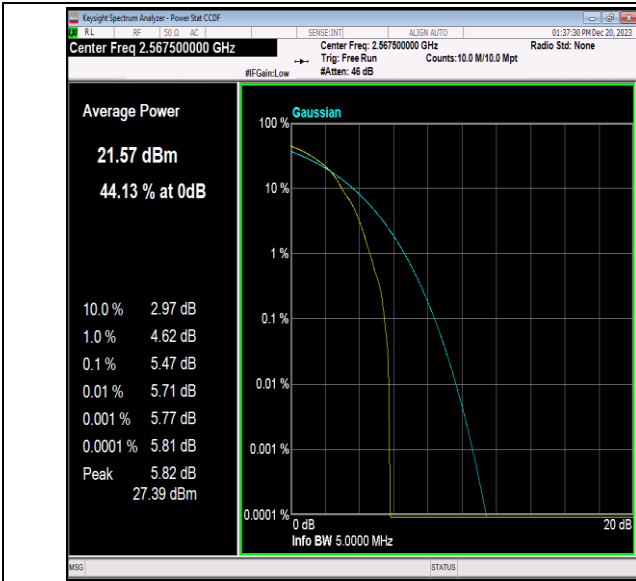

Band7-5MHz-64QAM-21100-1RB#0-PASS

Band7-5MHz-64QAM-21425-1RB#0-PASS