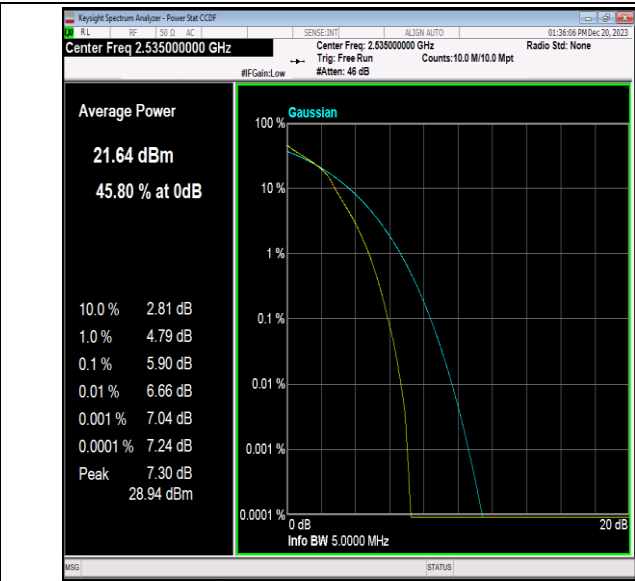

Band7-5MHz-16QAM-20775-25RB#0-PASS

Band7-5MHz-16QAM-21100-25RB#0-PASS