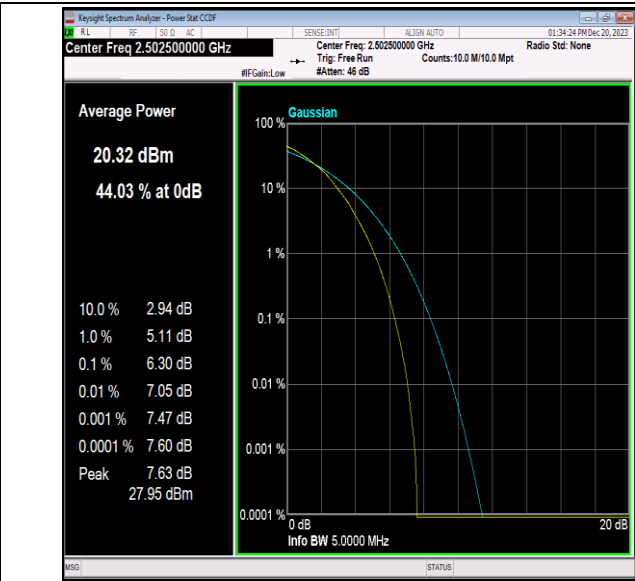

Band7-5MHz-16QAM-20775-25RB#0-PASS

Band7-5MHz-16QAM-21100-1RB#0-PASS

Band7-5MHz-16QAM-21100-25RB#0-PASS

Band7-5MHz-16QAM-21425-1RB#0-PASS

Band7-5MHz-16QAM-21425-25RB#0-PASS

Band7-5MHz-64QAM-20775-1RB#0-PASS