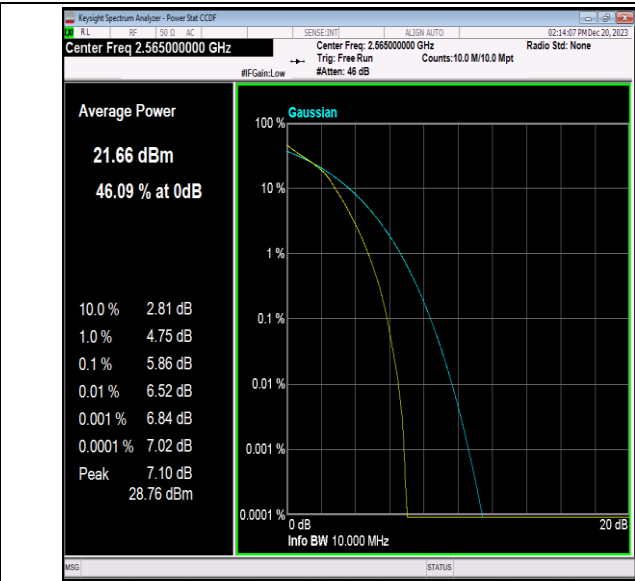

Band7-10MHz-16QAM-20800-50RB#0-PASS

Band7-10MHz-16QAM-21100-1RB#0-PASS

Band7-10MHz-16QAM-21100-50RB#0-PASS

Band7-10MHz-16QAM-21400-1RB#0-PASS

Band7-10MHz-16QAM-21400-50RB#0-PASS

Band7-10MHz-64QAM-20800-1RB#0-PASS