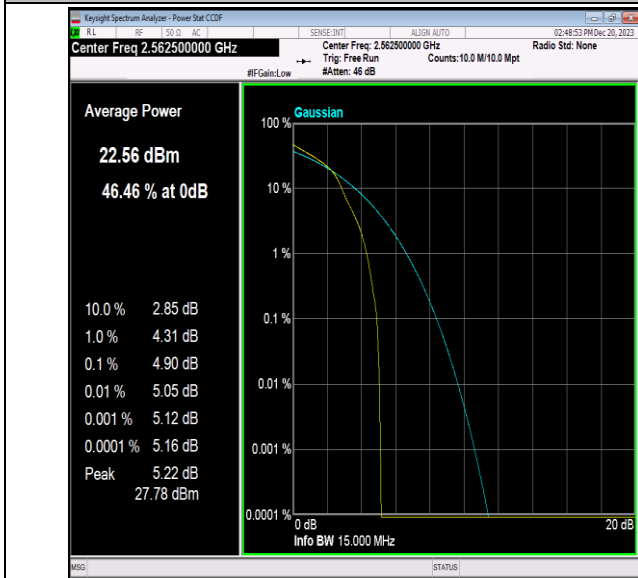

Band7-15MHz-16QAM-21100-1RB#0-PASS

Band7-15MHz-16QAM-21375-1RB#0-PASS