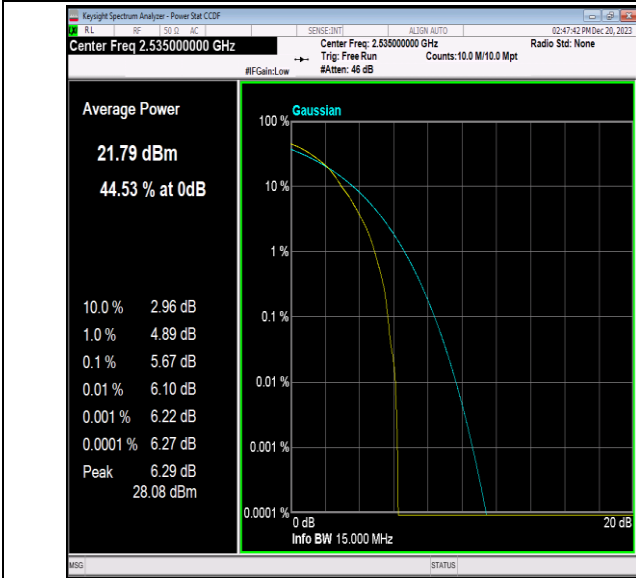

Band7-15MHz-64QAM-20825-1RB#0-PASS

Band7-15MHz-64QAM-21100-1RB#0-PASS