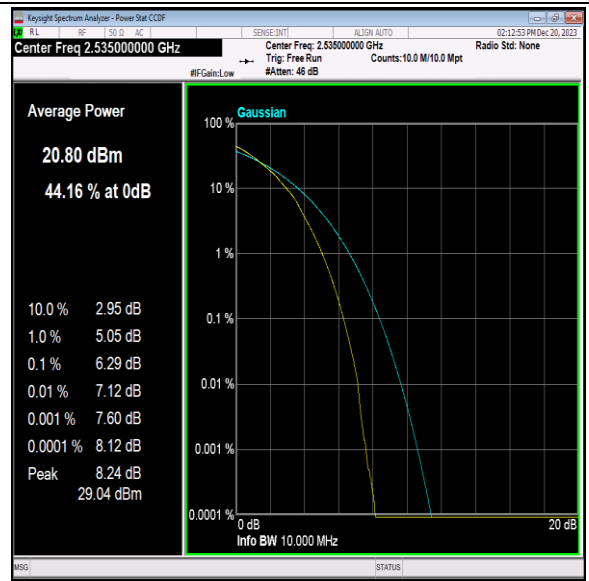

Band7-10MHz-64QAM-20800-50RB#0-PASS

Band7-10MHz-64QAM-21100-50RB#0-PASS