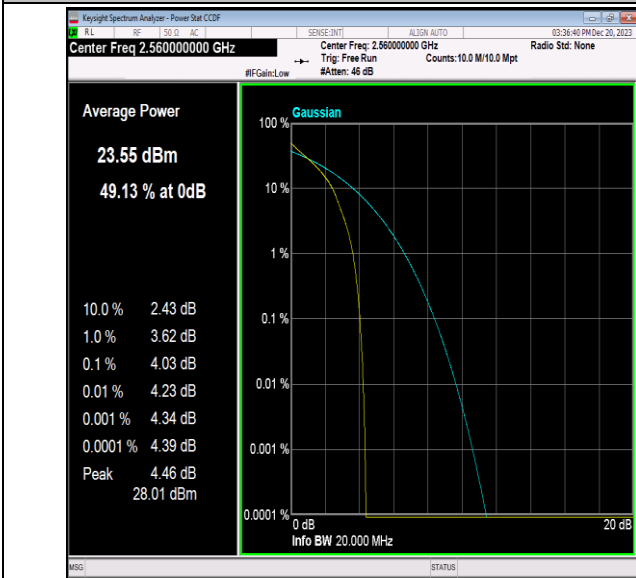

Band7-20MHz-QPSK-21100-1RB#0-PASS

Band7-20MHz-QPSK-21350-1RB#0-PASS