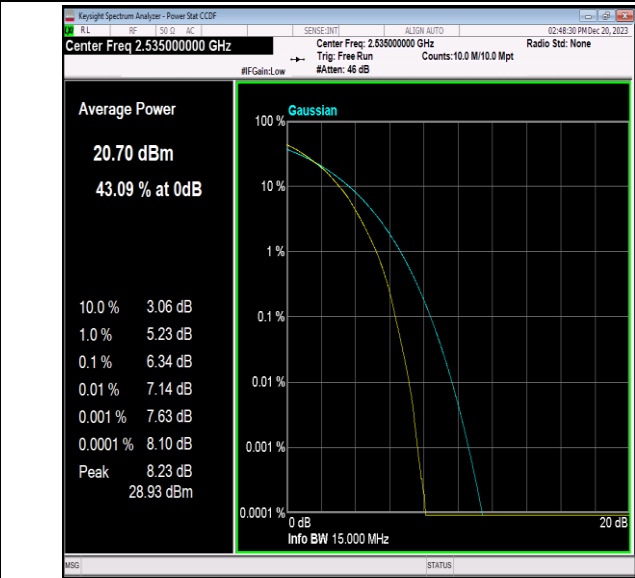

Band7-15MHz-64QAM-20825-75RB#0-PASS

Band7-15MHz-64QAM-21100-75RB#0-PASS