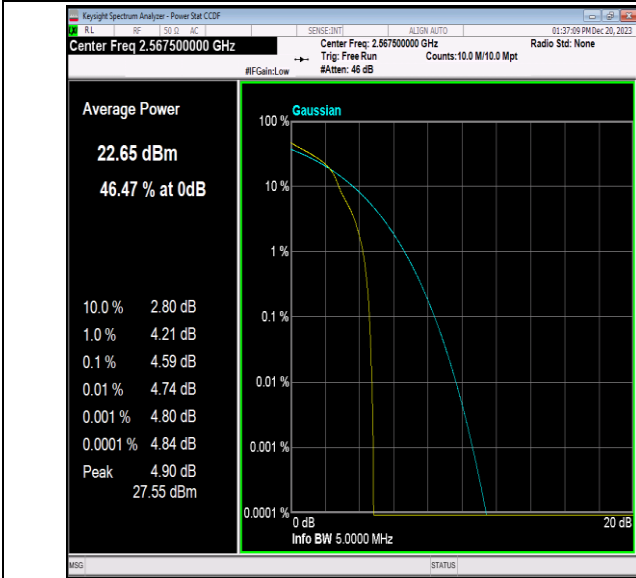

Band7-5MHz-16QAM-21100-1RB#0-PASS

Band7-5MHz-16QAM-21425-1RB#0-PASS