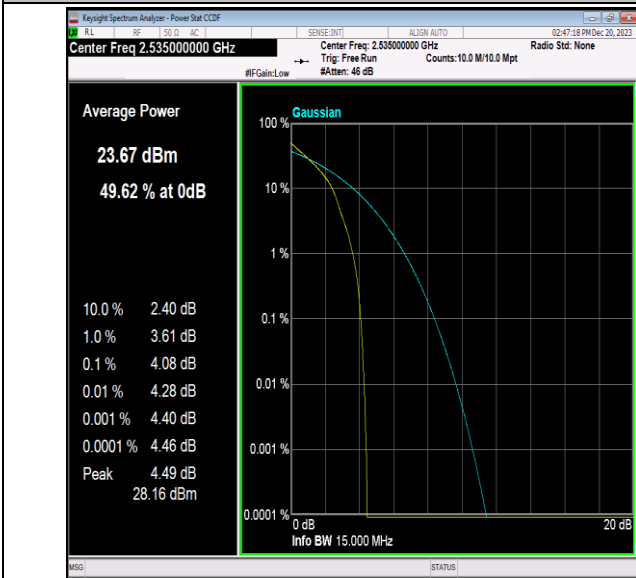

Band7-15MHz-QPSK-20825-1RB#0-PASS

Band7-15MHz-QPSK-21100-1RB#0-PASS