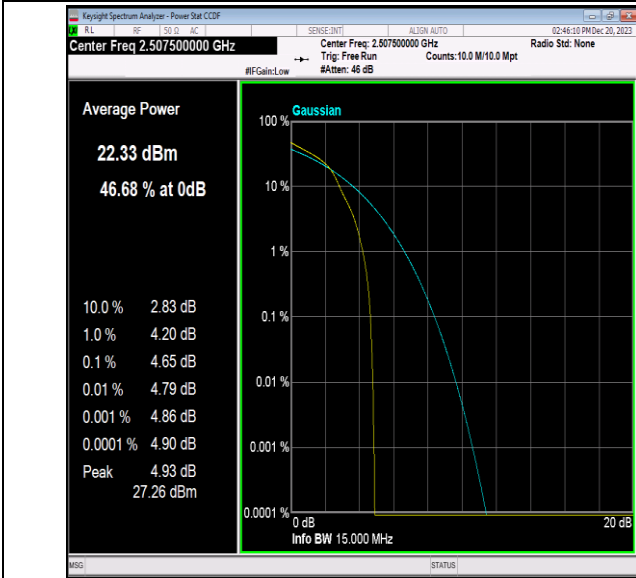

Band7-15MHz-QPSK-20825-75RB#0-PASS

Band7-15MHz-QPSK-21100-1RB#0-PASS

Band7-15MHz-QPSK-21100-75RB#0-PASS

Band7-15MHz-QPSK-21375-1RB#0-PASS

Band7-15MHz-QPSK-21375-75RB#0-PASS

Band7-15MHz-16QAM-20825-1RB#0-PASS