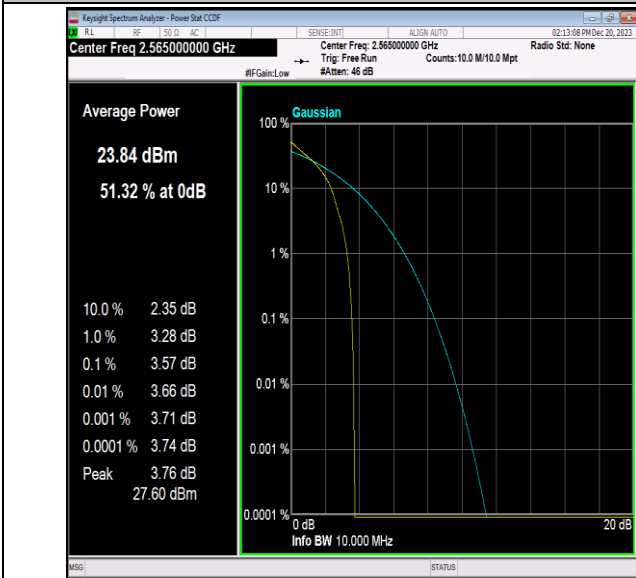

Band7-10MHz-QPSK-21100-1RB#0-PASS

Band7-10MHz-QPSK-21400-1RB#0-PASS