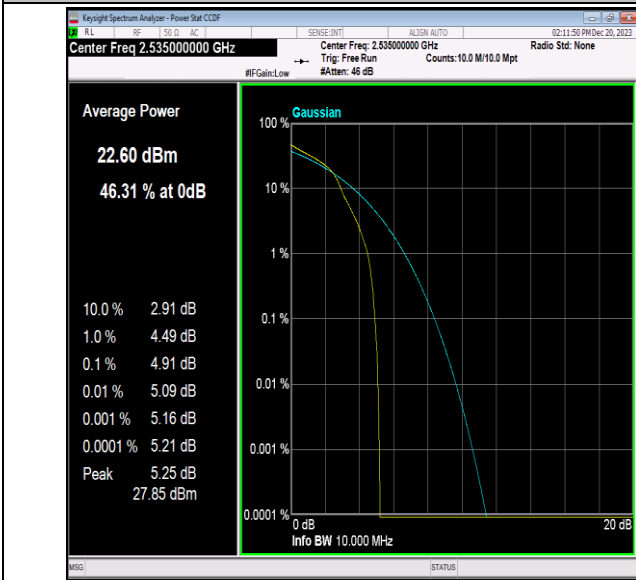

Band7-10MHz-16QAM-20800-1RB#0-PASS

Band7-10MHz-16QAM-21100-1RB#0-PASS