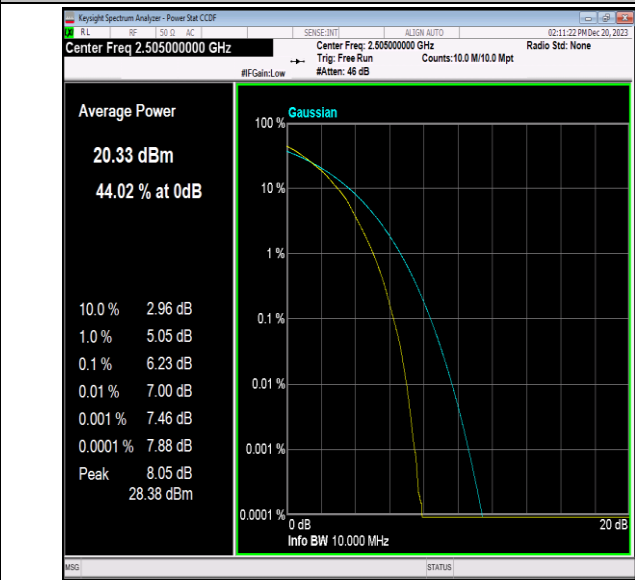

Band7-10MHz-16QAM-20800-50RB#0-PASS

Band7-10MHz-16QAM-21100-1RB#0-PASS

Band7-10MHz-16QAM-21100-50RB#0-PASS

Band7-10MHz-16QAM-21400-1RB#0-PASS

Band7-10MHz-16QAM-21400-50RB#0-PASS

Band7-10MHz-64QAM-20800-1RB#0-PASS