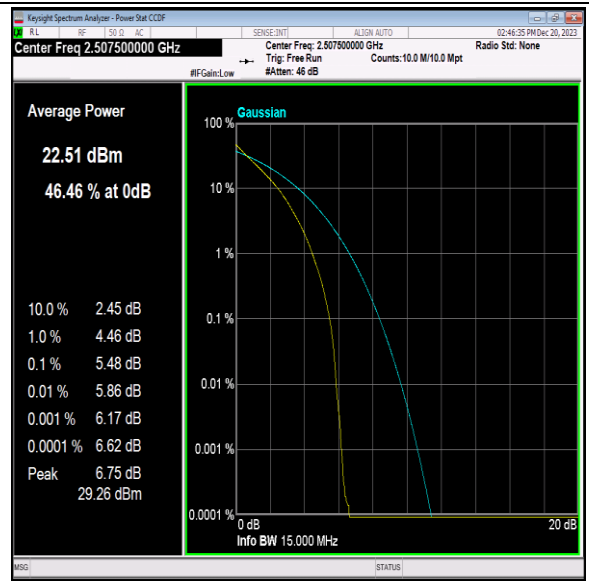

Band7-10MHz-64QAM-20800-50RB#0-PASS

Band7-10MHz-64QAM-21100-1RB#0-PASS

Band7-10MHz-64QAM-21100-50RB#0-PASS

Band7-10MHz-64QAM-21400-1RB#0-PASS

Band7-10MHz-64QAM-21400-50RB#0-PASS

Band7-15MHz-QPSK-20825-1RB#0-PASS