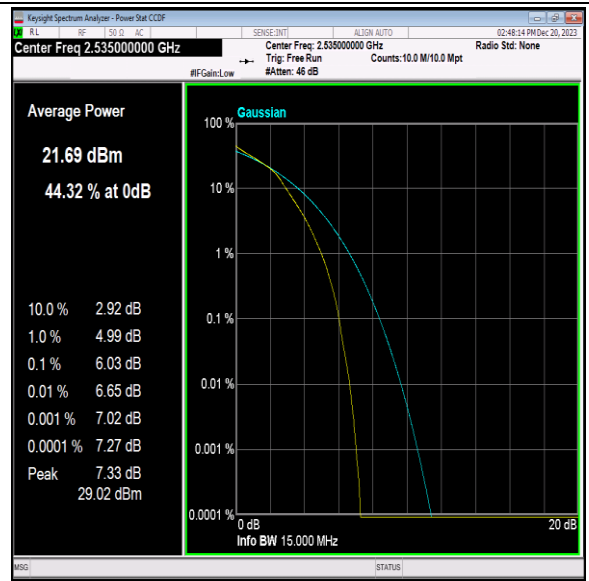

Band7-15MHz-16QAM-20825-75RB#0-PASS

Band7-15MHz-16QAM-21100-75RB#0-PASS