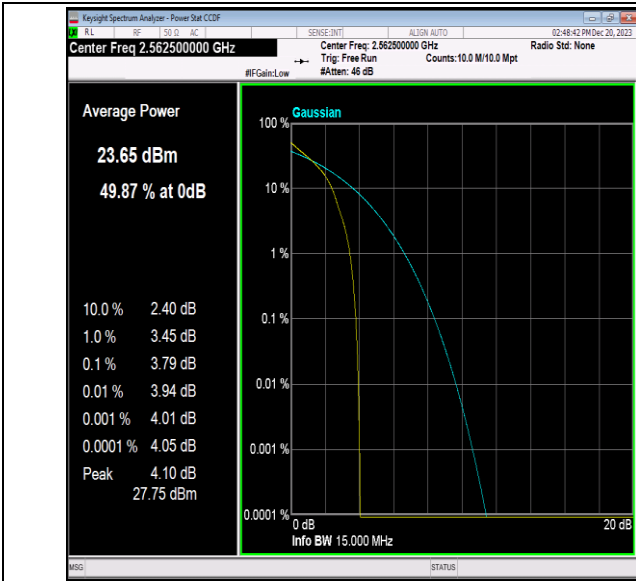

Band7-15MHz-QPSK-21100-1RB#0-PASS

Band7-15MHz-QPSK-21375-1RB#0-PASS