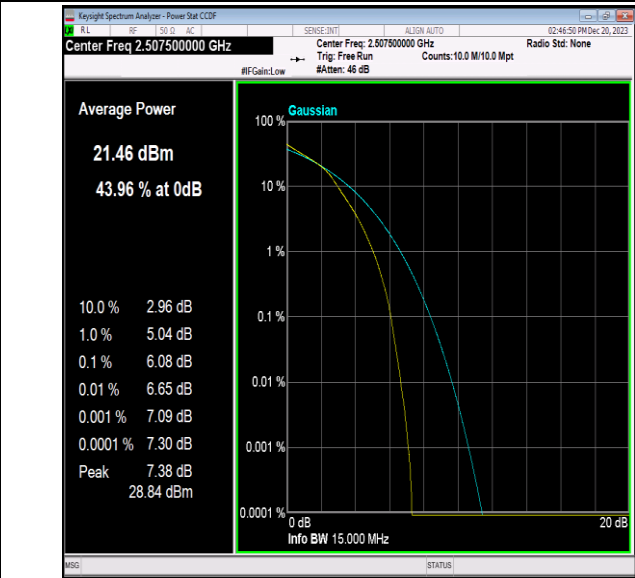

Band7-15MHz-QPSK-20825-75RB#0-PASS

Band7-15MHz-QPSK-21100-1RB#0-PASS

Band7-15MHz-QPSK-21100-75RB#0-PASS

Band7-15MHz-QPSK-21375-1RB#0-PASS

Band7-15MHz-QPSK-21375-75RB#0-PASS

Band7-15MHz-16QAM-20825-1RB#0-PASS