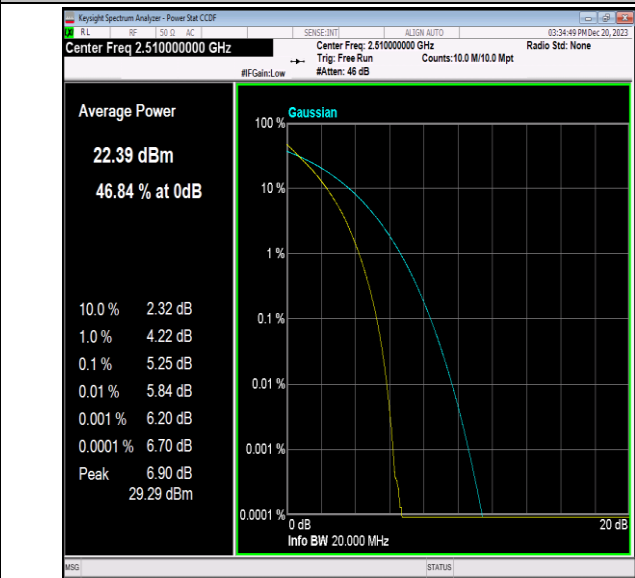

Band7-15MHz-64QAM-20825-75RB#0-PASS

Band7-15MHz-64QAM-21100-1RB#0-PASS

Band7-15MHz-64QAM-21100-75RB#0-PASS

Band7-15MHz-64QAM-21375-1RB#0-PASS

Band7-15MHz-64QAM-21375-75RB#0-PASS

Band7-20MHz-QPSK-20850-1RB#0-PASS