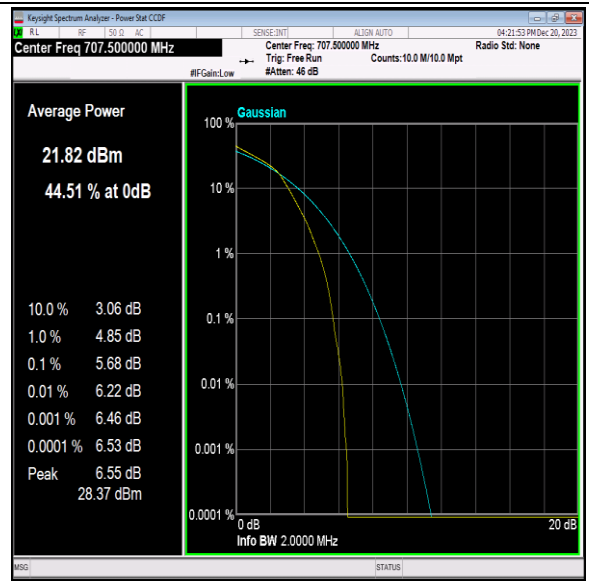

Band12-1.4MHz-16QAM-23017-6RB#0-PASS

Band12-1.4MHz-16QAM-23095-6RB#0-PASS