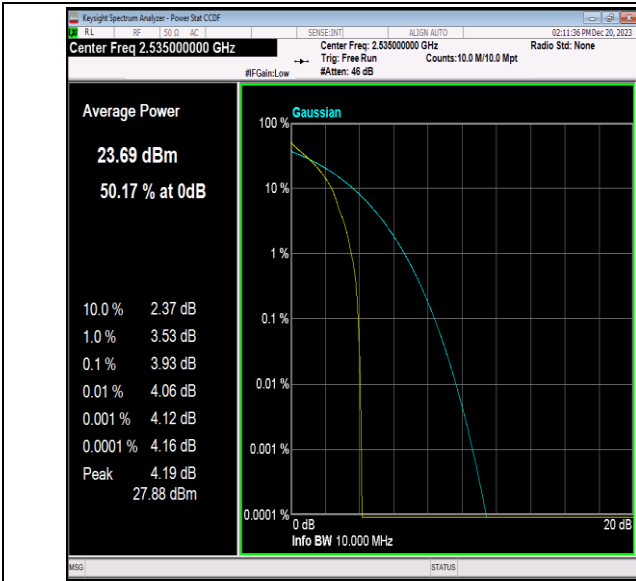

Band7-10MHz-QPSK-20800-1RB#0-PASS

Band7-10MHz-QPSK-21100-1RB#0-PASS