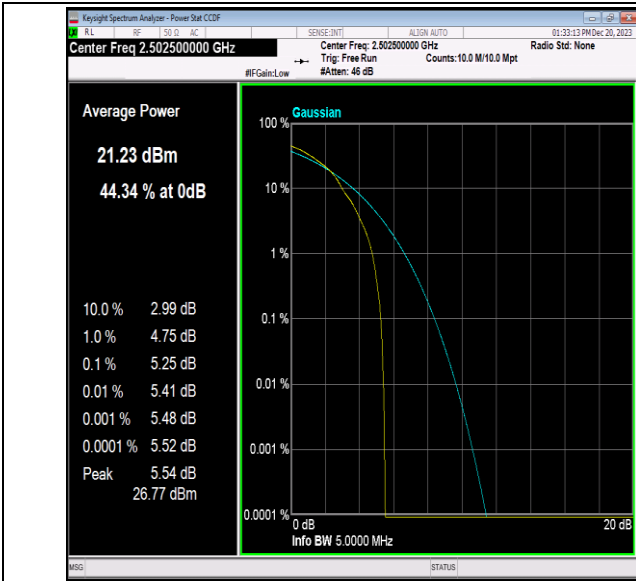

Band7-5MHz-16QAM-20775-25RB#0-PASS

Band7-5MHz-16QAM-21100-1RB#0-PASS

Band7-5MHz-16QAM-21100-25RB#0-PASS

Band7-5MHz-16QAM-21425-1RB#0-PASS

Band7-5MHz-16QAM-21425-25RB#0-PASS

Band7-5MHz-64QAM-20775-1RB#0-PASS