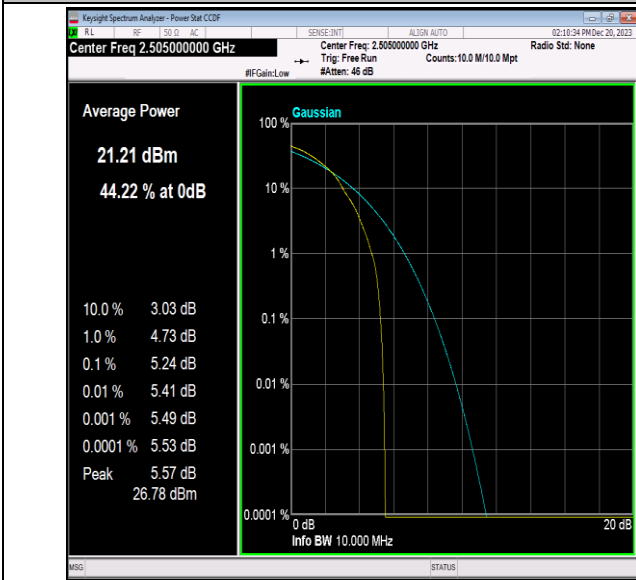

Band7-10MHz-16QAM-20800-50RB#0-PASS

Band7-10MHz-16QAM-21100-1RB#0-PASS

Band7-10MHz-16QAM-21100-50RB#0-PASS

Band7-10MHz-16QAM-21400-1RB#0-PASS

Band7-10MHz-16QAM-21400-50RB#0-PASS

Band7-10MHz-64QAM-20800-1RB#0-PASS