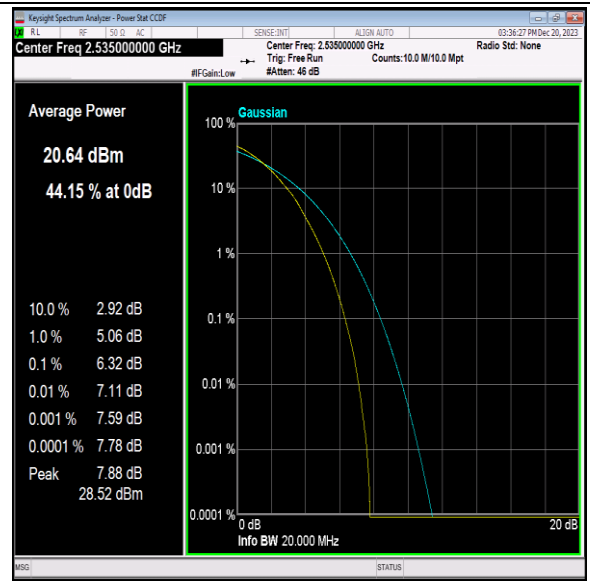

Band7-20MHz-64QAM-20850-100RB#0-PASS

Band7-20MHz-64QAM-21100-100RB#0-PASS