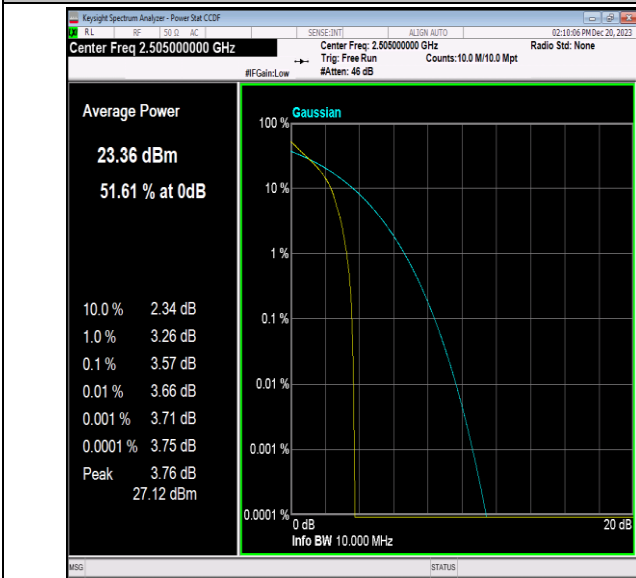

Band7-5MHz-64QAM-20775-25RB#0-PASS

Band7-5MHz-64QAM-21100-1RB#0-PASS

Band7-5MHz-64QAM-21100-25RB#0-PASS

Band7-5MHz-64QAM-21425-1RB#0-PASS

Band7-5MHz-64QAM-21425-25RB#0-PASS

Band7-10MHz-QPSK-20800-1RB#0-PASS