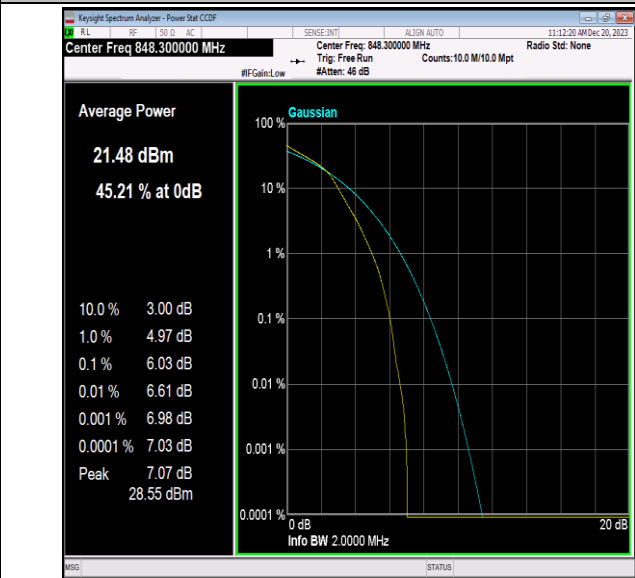

Band5-1.4MHz-16QAM-20407-1RB#0-PASS

Band5-1.4MHz-16QAM-20407-6RB#0-PASS

Band5-1.4MHz-16QAM-20525-1RB#0-PASS

Band5-1.4MHz-16QAM-20525-6RB#0-PASS

Band5-1.4MHz-16QAM-20643-1RB#0-PASS

Band5-1.4MHz-16QAM-20643-6RB#0-PASS