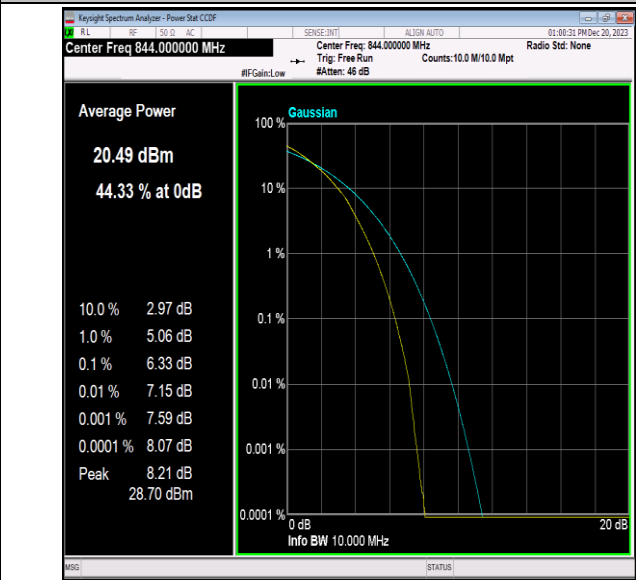

Band5-10MHz-64QAM-20525-50RB#0-PASS

Band5-10MHz-64QAM-20600-50RB#0-PASS