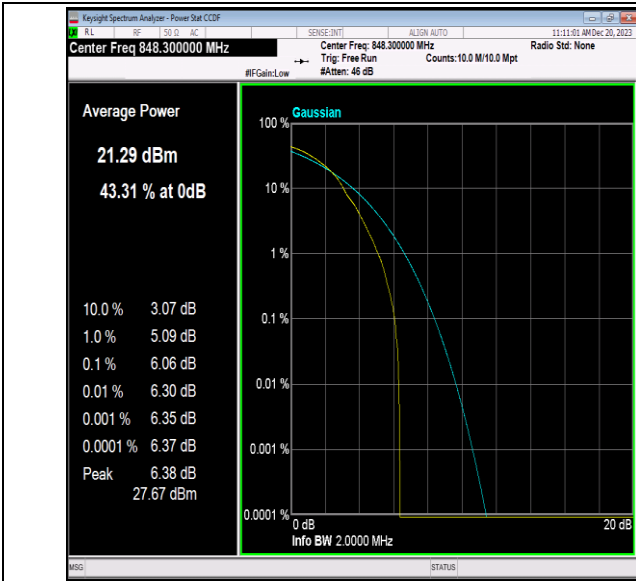

Band5-1.4MHz-64QAM-20407-1RB#0-PASS

Band5-1.4MHz-64QAM-20407-6RB#0-PASS

Band5-1.4MHz-64QAM-20525-1RB#0-PASS

Band5-1.4MHz-64QAM-20525-6RB#0-PASS

Band5-1.4MHz-64QAM-20643-1RB#0-PASS

Band5-1.4MHz-64QAM-20643-6RB#0-PASS