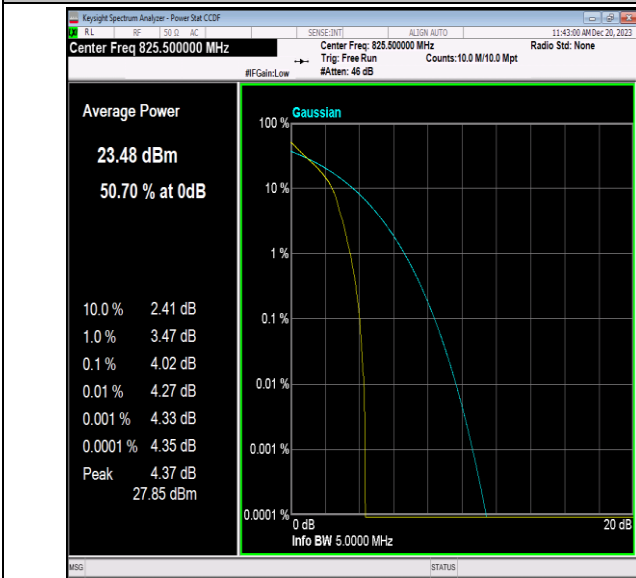

Band5-1.4MHz-64QAM-20407-1RB#0-PASS

Band5-1.4MHz-64QAM-20407-6RB#0-PASS

Band5-1.4MHz-64QAM-20525-1RB#0-PASS

Band5-1.4MHz-64QAM-20525-6RB#0-PASS

Band5-1.4MHz-64QAM-20643-1RB#0-PASS

Band5-1.4MHz-64QAM-20643-6RB#0-PASS