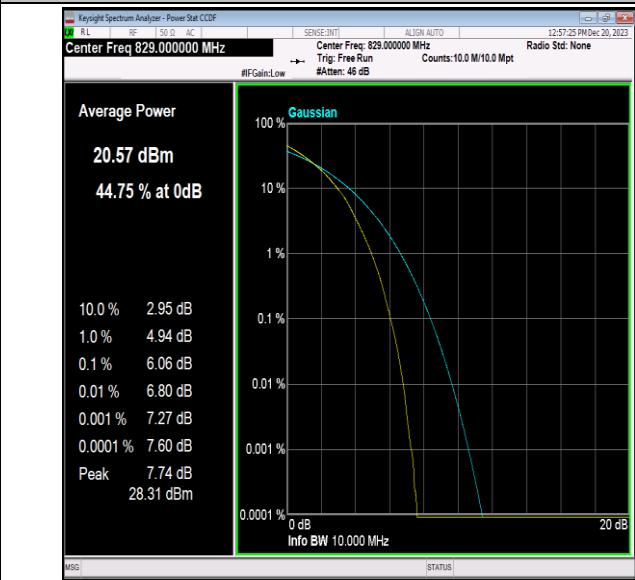

Band5-10MHz-16QAM-20525-1RB#0-PASS

Band5-10MHz-16QAM-20525-50RB#0-PASS

Band5-10MHz-16QAM-20600-1RB#0-PASS

Band5-10MHz-16QAM-20600-50RB#0-PASS

Band5-10MHz-64QAM-20450-1RB#0-PASS

Band5-10MHz-64QAM-20450-50RB#0-PASS