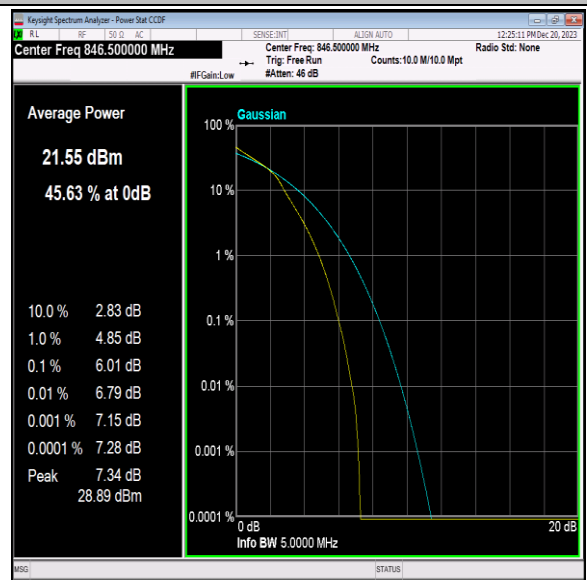

Band5-5MHz-16QAM-20525-25RB#0-PASS

Band5-5MHz-16QAM-20625-25RB#0-PASS