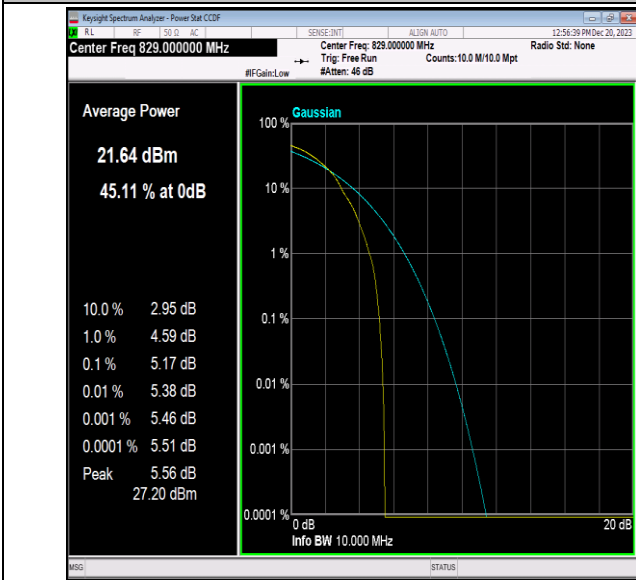

Band5-10MHz-16QAM-20525-1RB#0-PASS

Band5-10MHz-16QAM-20525-50RB#0-PASS

Band5-10MHz-16QAM-20600-1RB#0-PASS

Band5-10MHz-16QAM-20600-50RB#0-PASS

Band5-10MHz-64QAM-20450-1RB#0-PASS

Band5-10MHz-64QAM-20450-50RB#0-PASS