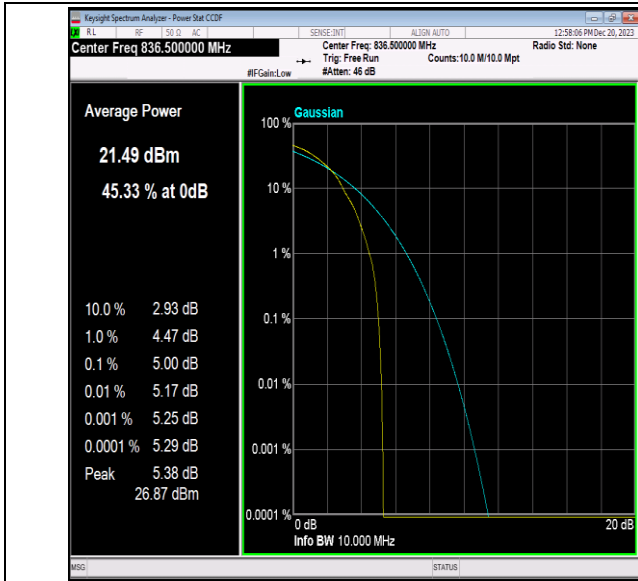

Band5-10MHz-16QAM-20525-1RB#0-PASS

Band5-10MHz-16QAM-20525-50RB#0-PASS

Band5-10MHz-16QAM-20600-1RB#0-PASS

Band5-10MHz-16QAM-20600-50RB#0-PASS

Band5-10MHz-64QAM-20450-1RB#0-PASS

Band5-10MHz-64QAM-20450-50RB#0-PASS