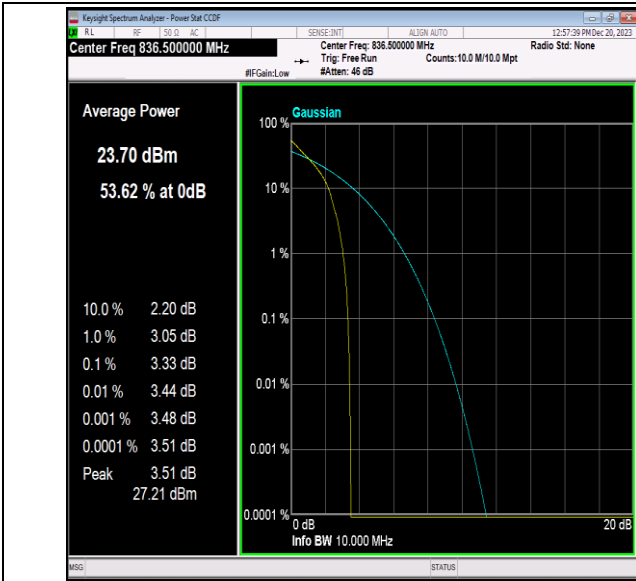

Band5-5MHz-64QAM-20525-1RB#0-PASS

Band5-5MHz-64QAM-20525-25RB#0-PASS

Band5-5MHz-64QAM-20625-1RB#0-PASS

Band5-5MHz-64QAM-20625-25RB#0-PASS

Band5-10MHz-QPSK-20450-1RB#0-PASS

Band5-10MHz-QPSK-20450-50RB#0-PASS