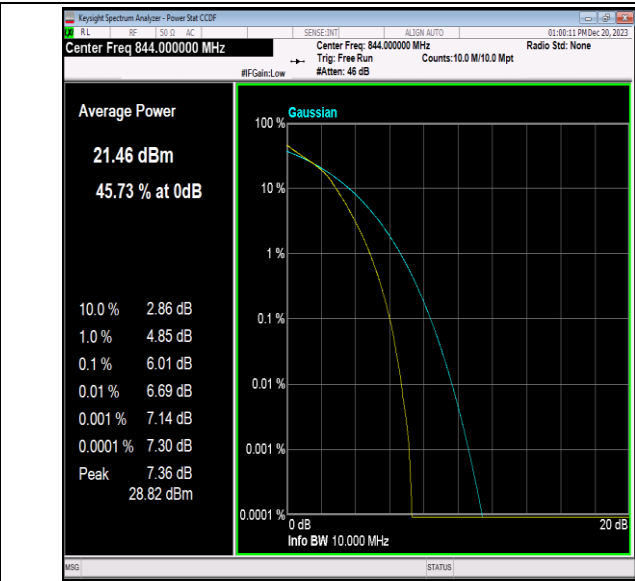

Band5-10MHz-16QAM-20525-50RB#0-PASS

Band5-10MHz-16QAM-20600-50RB#0-PASS