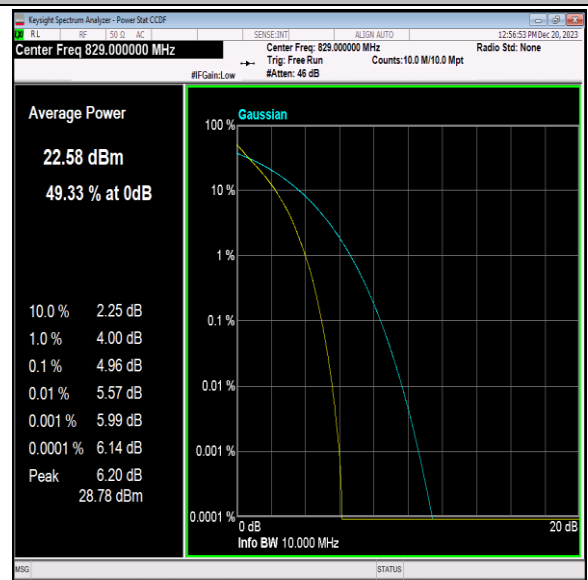

Band5-5MHz-64QAM-20525-1RB#0-PASS

Band5-5MHz-64QAM-20525-25RB#0-PASS

Band5-5MHz-64QAM-20625-1RB#0-PASS

Band5-5MHz-64QAM-20625-25RB#0-PASS

Band5-10MHz-QPSK-20450-1RB#0-PASS

Band5-10MHz-QPSK-20450-50RB#0-PASS