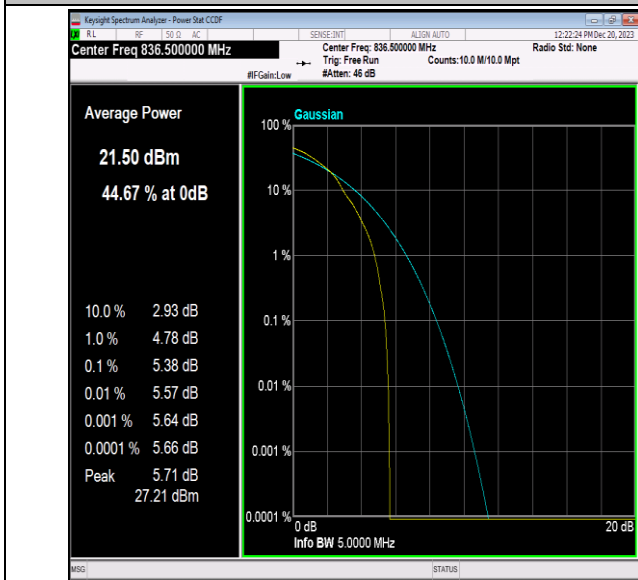

Band5-5MHz-16QAM-20525-1RB#0-PASS

Band5-5MHz-16QAM-20525-25RB#0-PASS

Band5-5MHz-16QAM-20625-1RB#0-PASS

Band5-5MHz-16QAM-20625-25RB#0-PASS

Band5-5MHz-64QAM-20425-1RB#0-PASS

Band5-5MHz-64QAM-20425-25RB#0-PASS