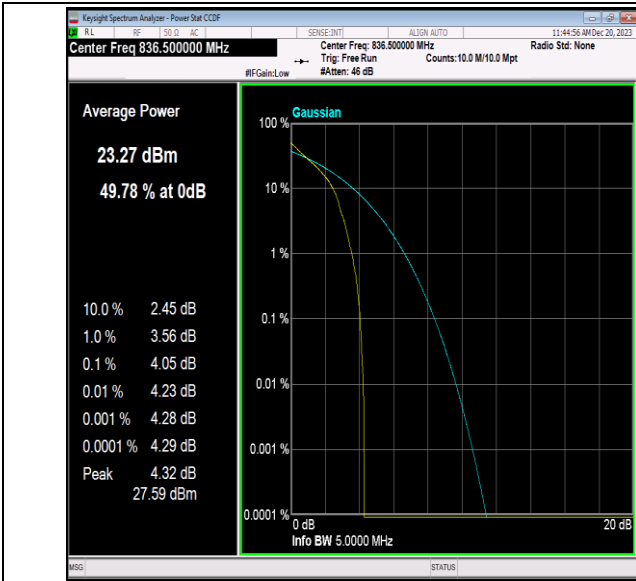

Band5-3MHz-QPSK-20415-1RB#0-PASS

Band5-3MHz-QPSK-20525-1RB#0-PASS