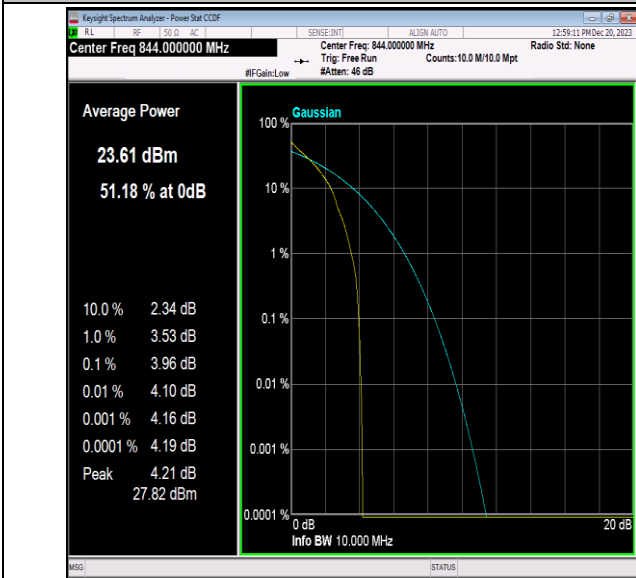

Band5-10MHz-QPSK-20525-1RB#0-PASS

Band5-10MHz-QPSK-20600-1RB#0-PASS