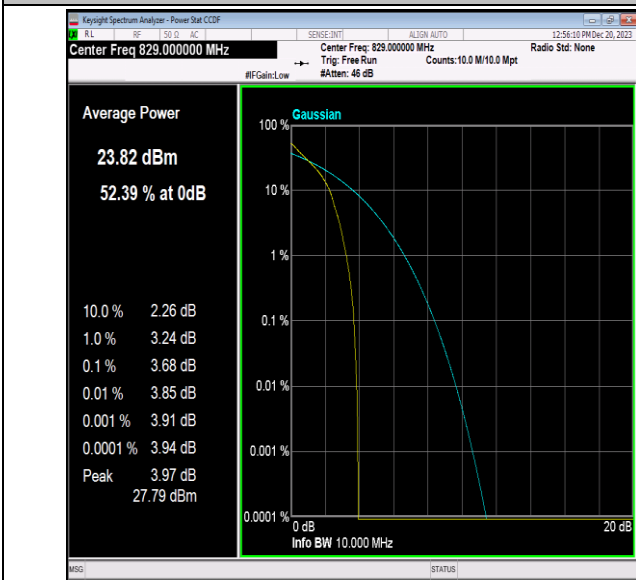

Band5-5MHz-64QAM-20525-1RB#0-PASS

Band5-5MHz-64QAM-20525-25RB#0-PASS

Band5-5MHz-64QAM-20625-1RB#0-PASS

Band5-5MHz-64QAM-20625-25RB#0-PASS

Band5-10MHz-QPSK-20450-1RB#0-PASS

Band5-10MHz-QPSK-20450-50RB#0-PASS