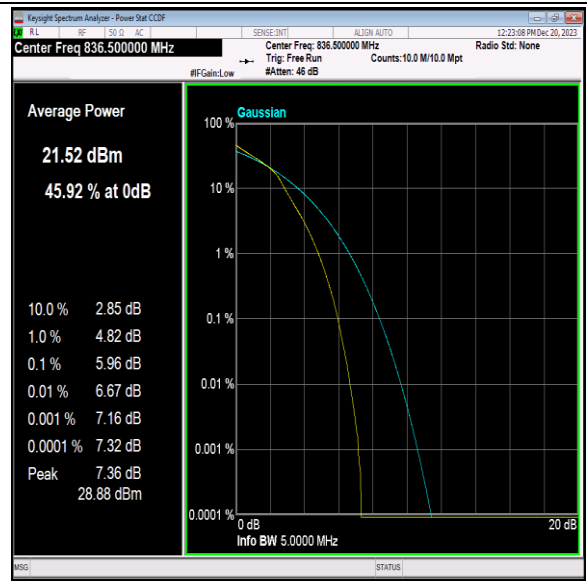

Band5-5MHz-16QAM-20425-25RB#0-PASS

Band5-5MHz-16QAM-20525-25RB#0-PASS