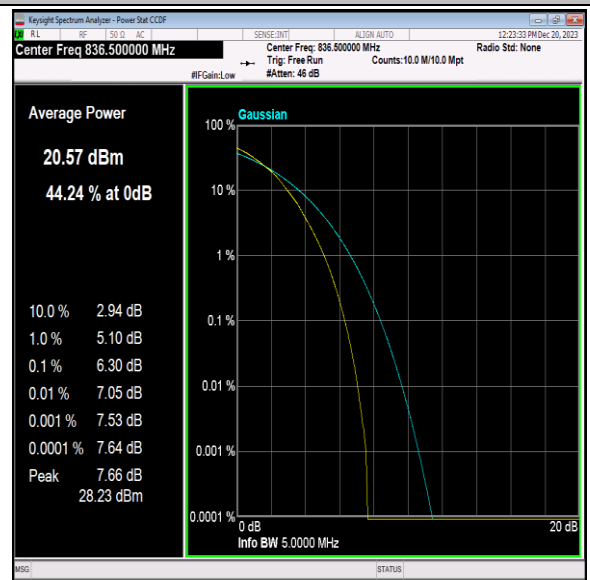

Band5-5MHz-64QAM-20425-25RB#0-PASS

Band5-5MHz-64QAM-20525-25RB#0-PASS