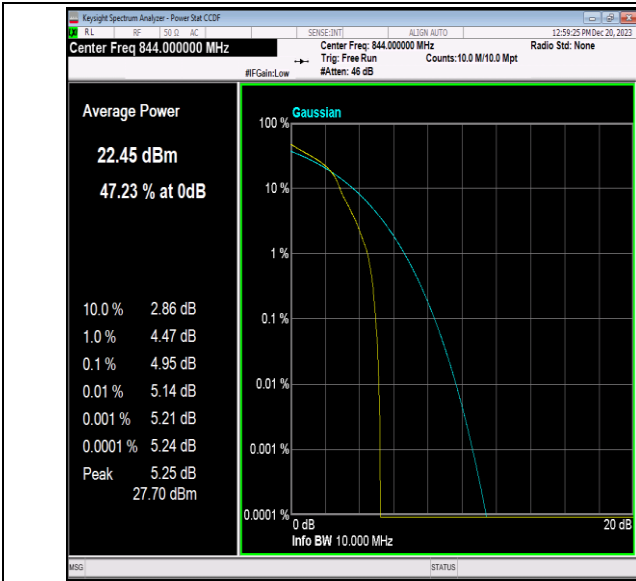

Band5-10MHz-16QAM-20525-1RB#0-PASS

Band5-10MHz-16QAM-20600-1RB#0-PASS