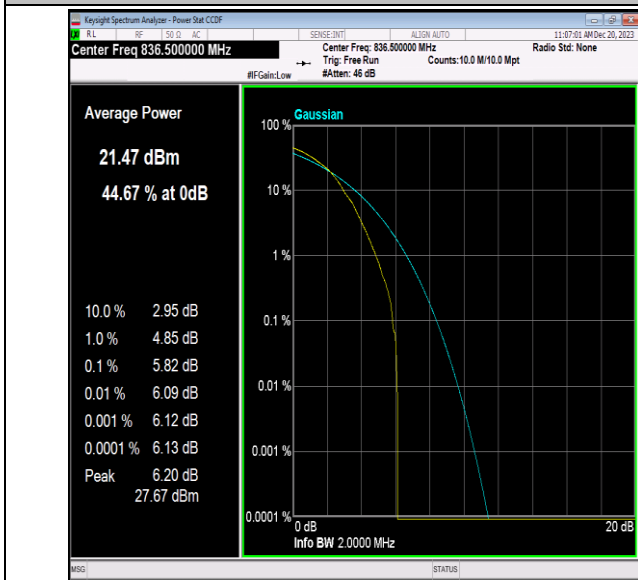

Band5-1.4MHz-64QAM-20407-1RB#0-PASS

Band5-1.4MHz-64QAM-20525-1RB#0-PASS