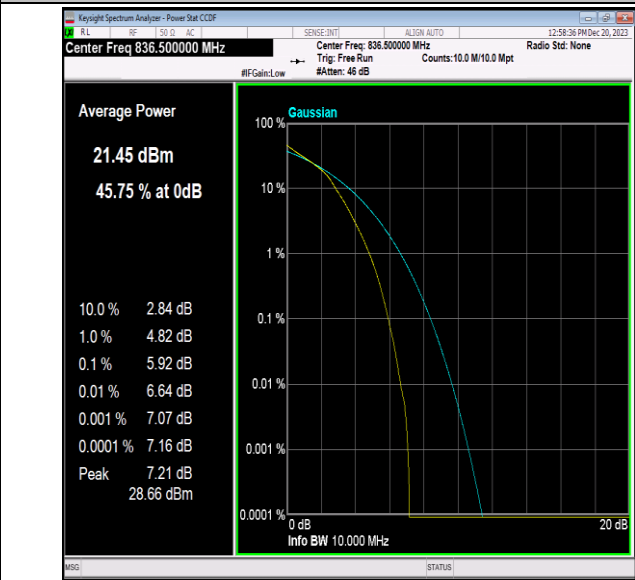

Band5-10MHz-16QAM-20450-50RB#0-PASS

Band5-10MHz-16QAM-20525-50RB#0-PASS