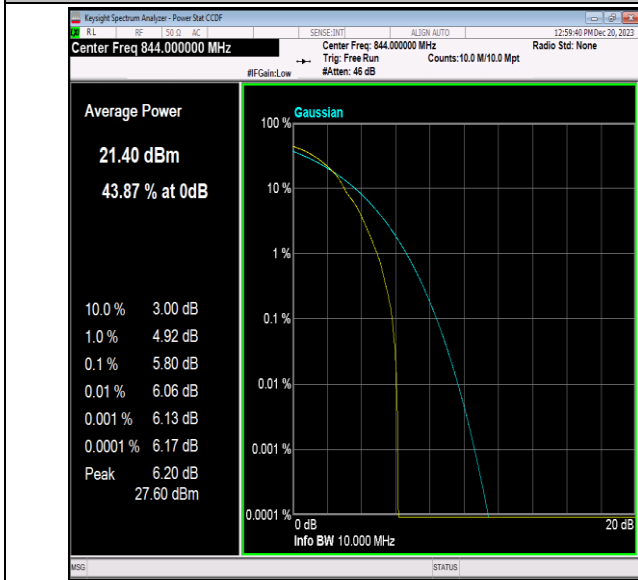

Band5-10MHz-64QAM-20525-1RB#0-PASS

Band5-10MHz-64QAM-20600-1RB#0-PASS