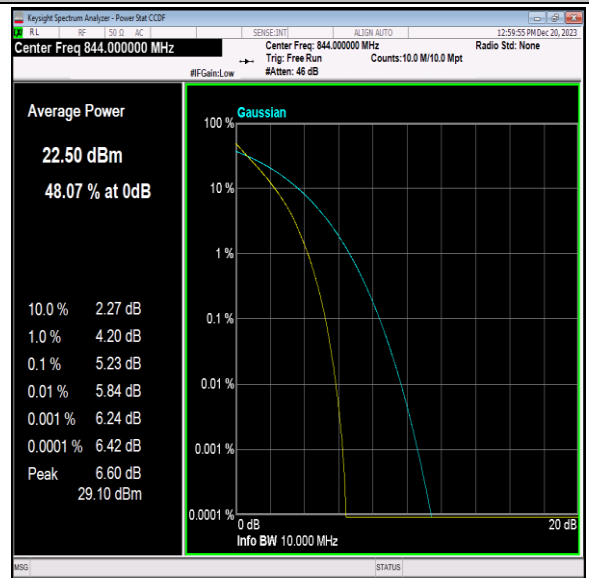

Band5-10MHz-QPSK-20525-50RB#0-PASS

Band5-10MHz-QPSK-20600-50RB#0-PASS