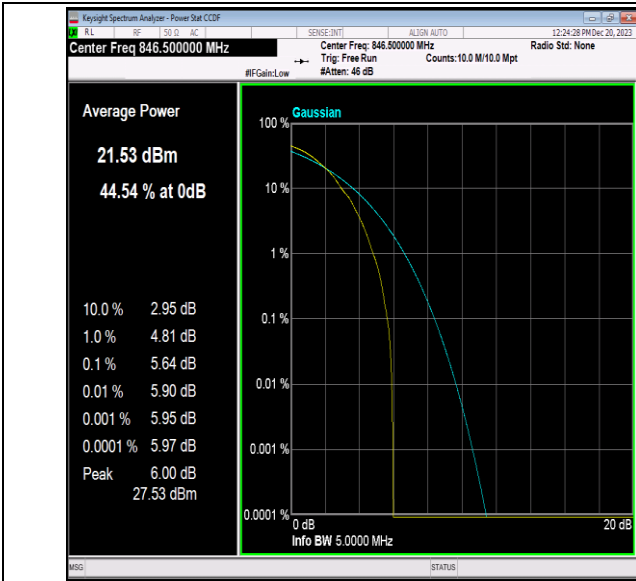

Band5-5MHz-64QAM-20525-1RB#0-PASS

Band5-5MHz-64QAM-20625-1RB#0-PASS