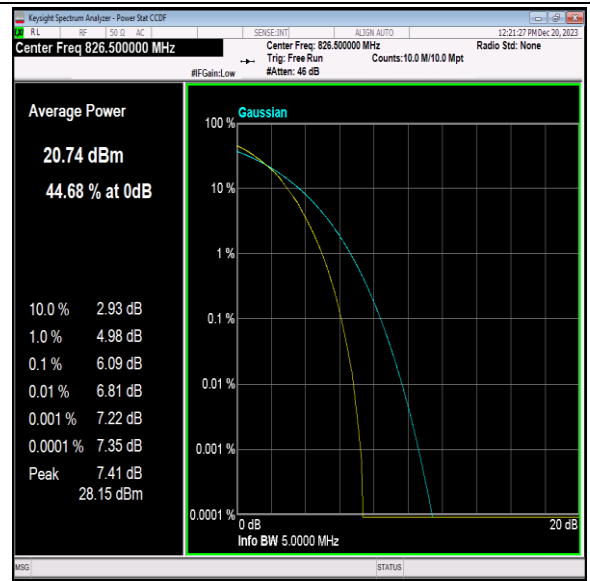

Band5-5MHz-16QAM-20525-1RB#0-PASS

Band5-5MHz-16QAM-20525-25RB#0-PASS

Band5-5MHz-16QAM-20625-1RB#0-PASS

Band5-5MHz-16QAM-20625-25RB#0-PASS

Band5-5MHz-64QAM-20425-1RB#0-PASS

Band5-5MHz-64QAM-20425-25RB#0-PASS