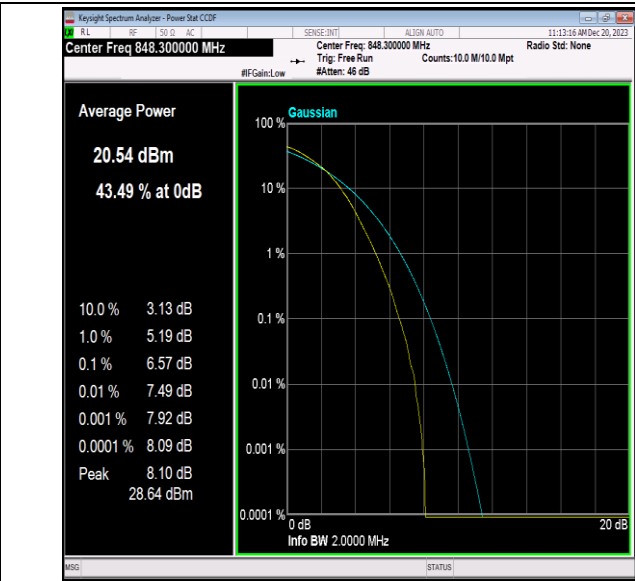

Band5-1.4MHz-64QAM-20407-1RB#0-PASS

Band5-1.4MHz-64QAM-20407-6RB#0-PASS

Band5-1.4MHz-64QAM-20525-1RB#0-PASS

Band5-1.4MHz-64QAM-20525-6RB#0-PASS

Band5-1.4MHz-64QAM-20643-1RB#0-PASS

Band5-1.4MHz-64QAM-20643-6RB#0-PASS