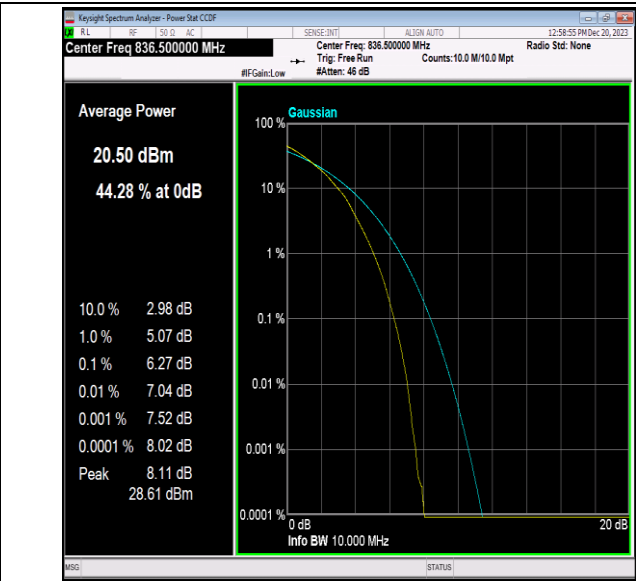

Band5-10MHz-64QAM-20450-50RB#0-PASS

Band5-10MHz-64QAM-20525-50RB#0-PASS