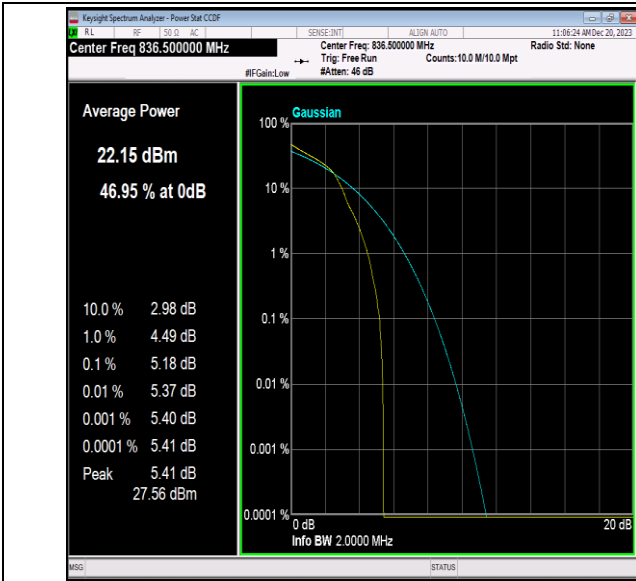

Band5-1.4MHz-16QAM-20407-1RB#0-PASS

Band5-1.4MHz-16QAM-20525-1RB#0-PASS