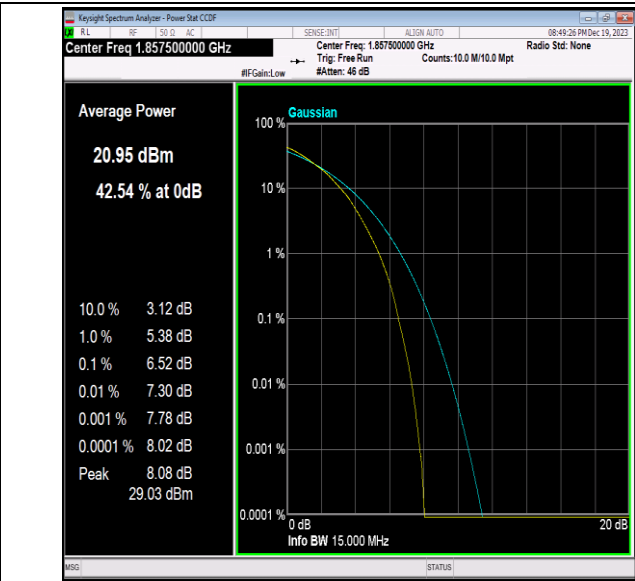

Band2-15MHz-16QAM-19125-75RB#0-PASS

Band2-15MHz-64QAM-18675-75RB#0-PASS