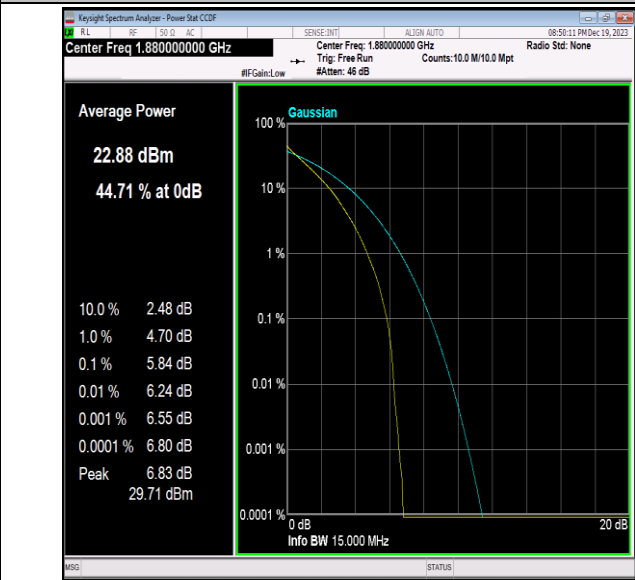

Band2-15MHz-QPSK-18675-75RB#0-PASS

Band2-15MHz-QPSK-18900-75RB#0-PASS