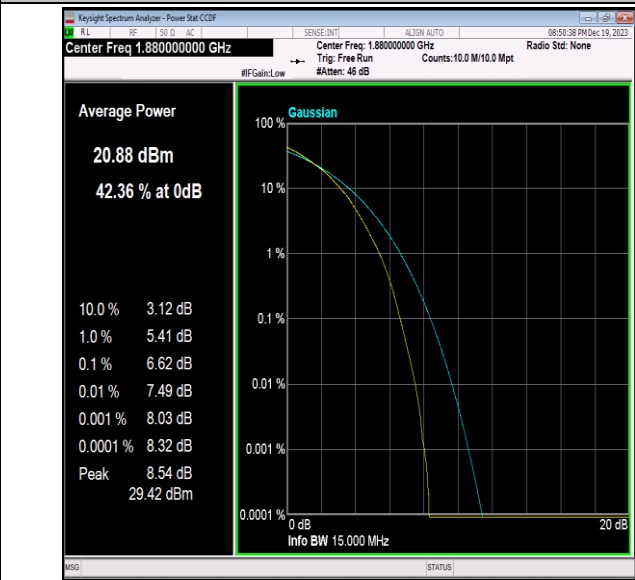

Band2-15MHz-64QAM-18675-75RB#0-PASS

Band2-15MHz-64QAM-18900-75RB#0-PASS