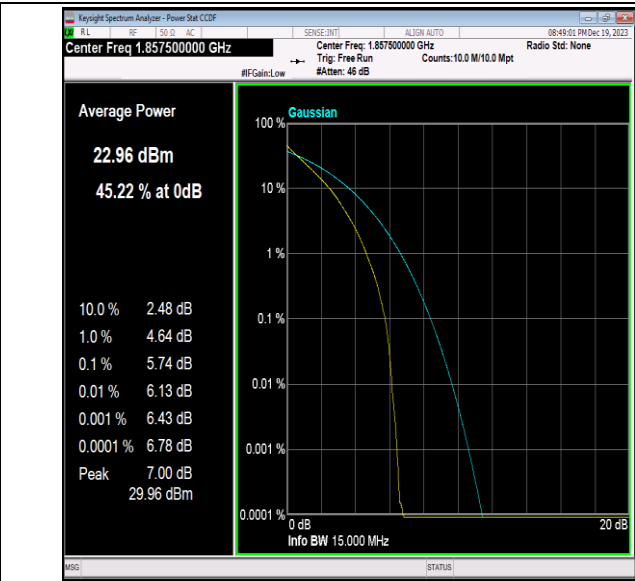

Band2-10MHz-64QAM-19150-50RB#0-PASS

Band2-15MHz-QPSK-18675-75RB#0-PASS