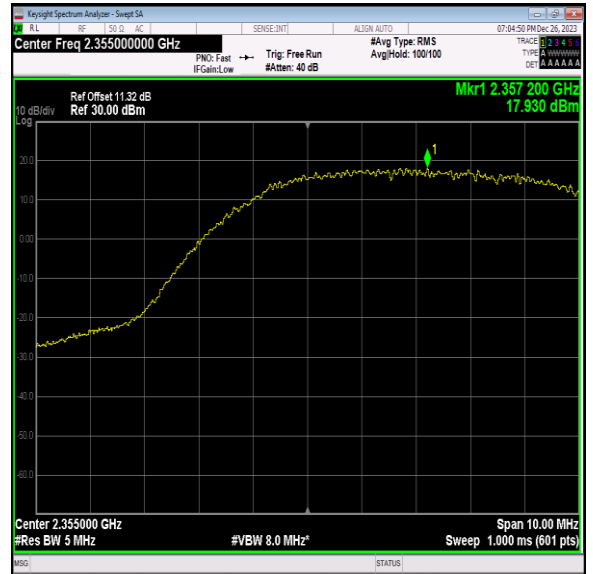

40(2350-2360)-5MHz-64QAM-39200-1RB#24-PASS