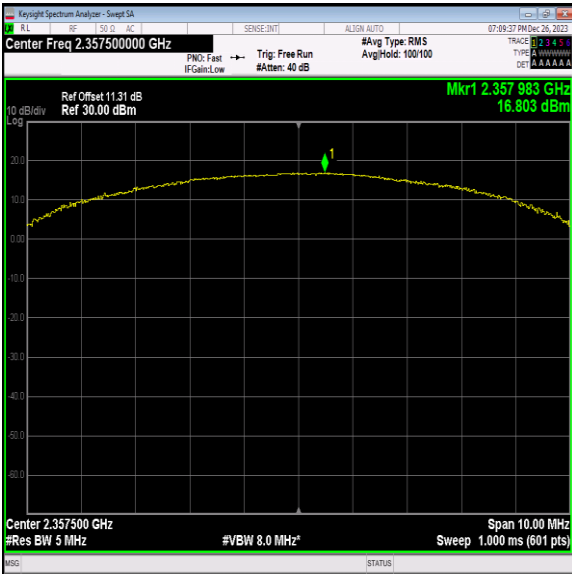

40(2350-2360)-5MHz-64QAM-39225-25RB#0-PASS