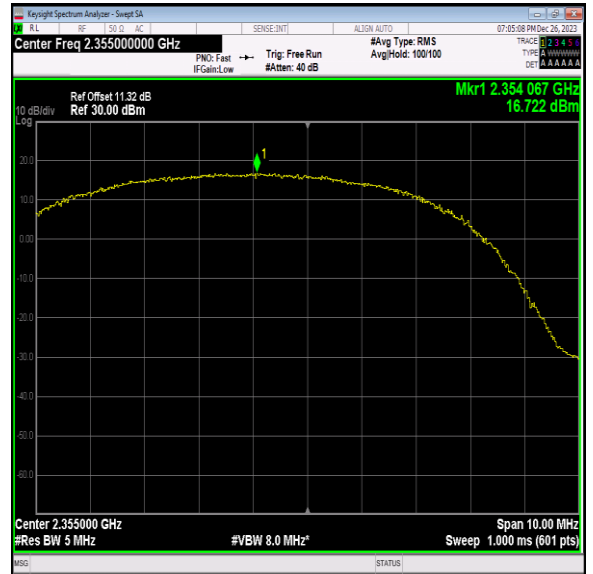

40(2350-2360)-5MHz-16QAM-39200-12RB#0-PASS