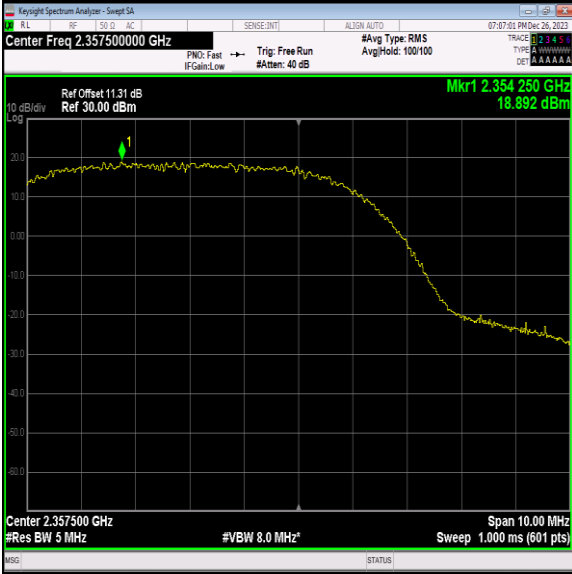

40(2350-2360)-5MHz-64QAM-39225-1RB#0-PASS