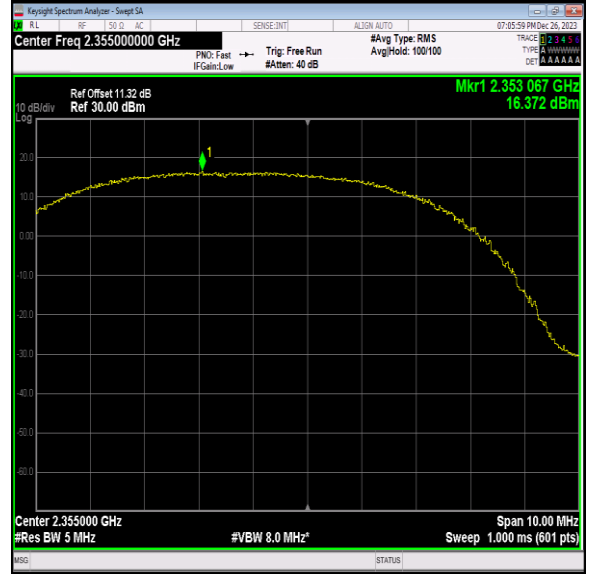

40(2350-2360)-5MHz-16QAM-39200-1RB#12-PASS

40(2350-2360)-5MHz-16QAM-39200-1RB#24-PASS

40(2350-2360)-5MHz-16QAM-39200-12RB#0-PASS

40(2350-2360)-5MHz-16QAM-39200-12RB#6-PASS

40(2350-2360)-5MHz-16QAM-39200-12RB#11-PASS