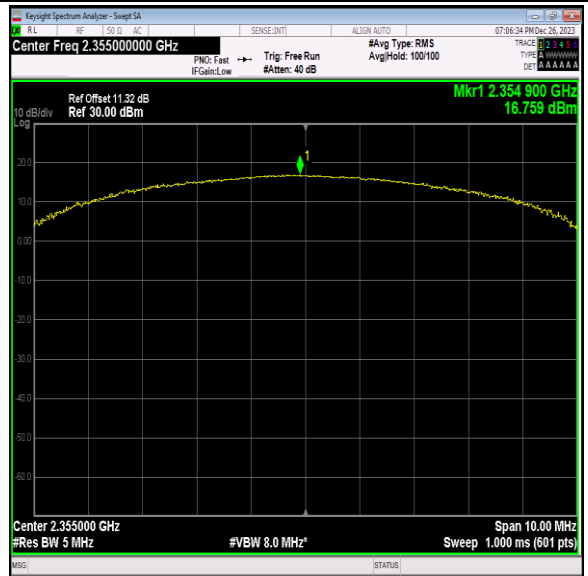

40(2350-2360)-5MHz-64QAM-39200-25RB#0-PASS