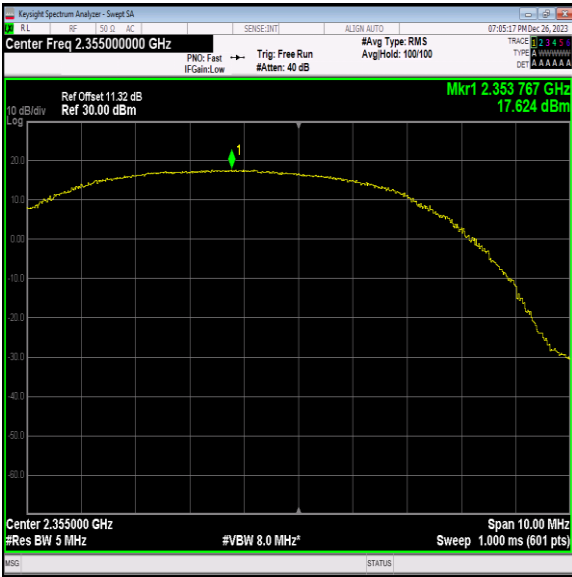

40(2350-2360)-5MHz-64QAM-39200-12RB#0-PASS