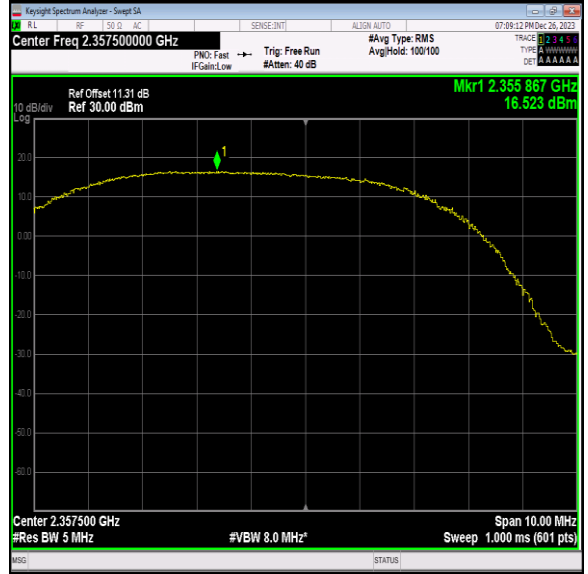

40(2350-2360)-5MHz-64QAM-39225-12RB#11-PASS