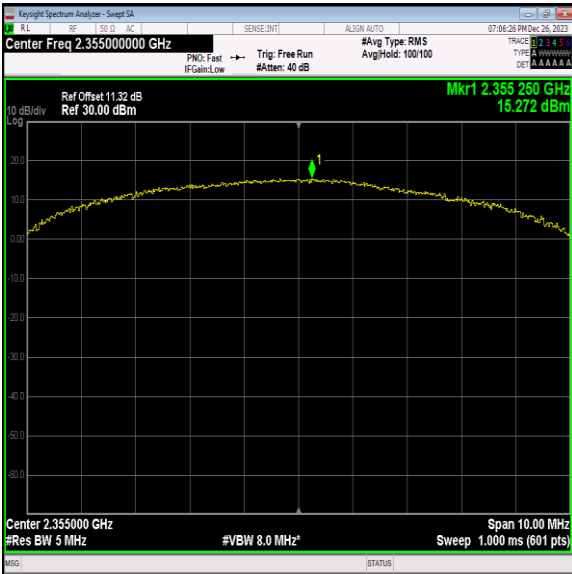

40(2350-2360)-5MHz-16QAM-39200-1RB#12-PASS

40(2350-2360)-5MHz-16QAM-39200-1RB#24-PASS

40(2350-2360)-5MHz-16QAM-39200-12RB#0-PASS

40(2350-2360)-5MHz-16QAM-39200-12RB#6-PASS

40(2350-2360)-5MHz-16QAM-39200-12RB#11-PASS