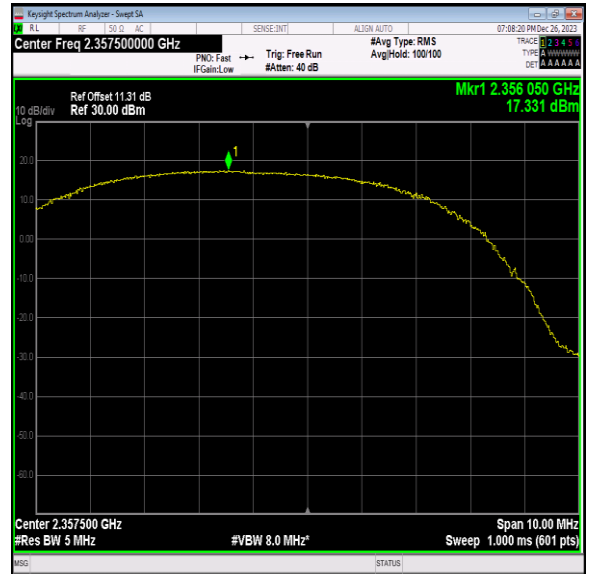

40(2350-2360)-5MHz-64QAM-39200-12RB#11-PASS

40(2350-2360)-5MHz-64QAM-39200-25RB#0-PASS

40(2350-2360)-5MHz-64QAM-39225-1RB#0-PASS

40(2350-2360)-5MHz-64QAM-39225-1RB#12-PASS

40(2350-2360)-5MHz-64QAM-39225-1RB#24-PASS