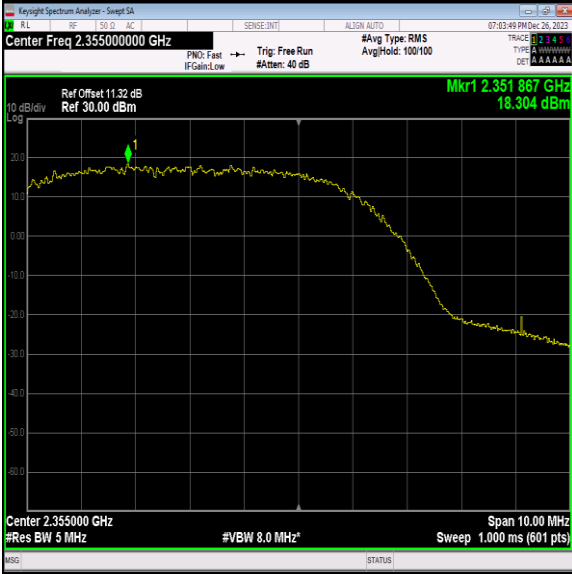

40(2350-2360)-5MHz-16QAM-39175-12RB#0-PASS

40(2350-2360)-5MHz-16QAM-39175-12RB#6-PASS

40(2350-2360)-5MHz-16QAM-39175-12RB#11-PASS

40(2350-2360)-5MHz-16QAM-39175-25RB#0-PASS

40(2350-2360)-5MHz-16QAM-39200-1RB#0-PASS