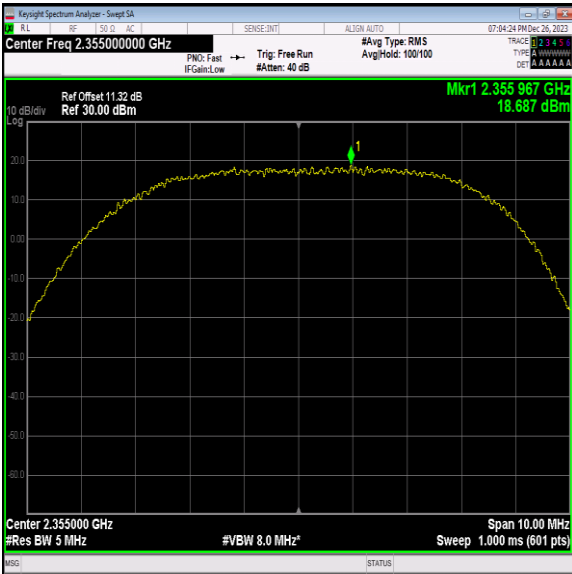

40(2350-2360)-5MHz-64QAM-39200-1RB#12-PASS