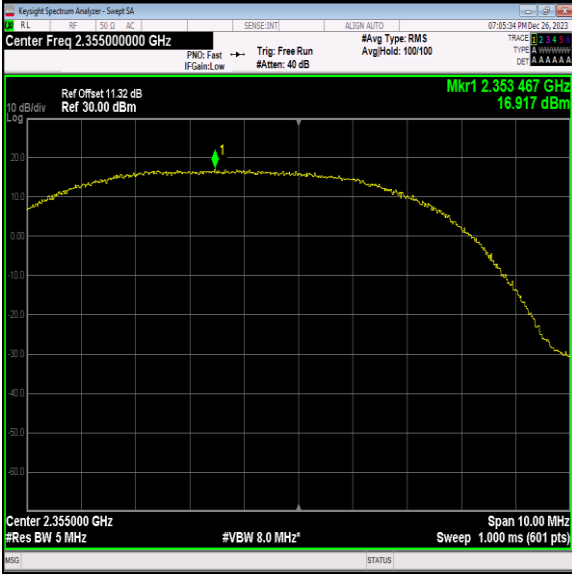

40(2350-2360)-5MHz-16QAM-39200-12RB#6-PASS