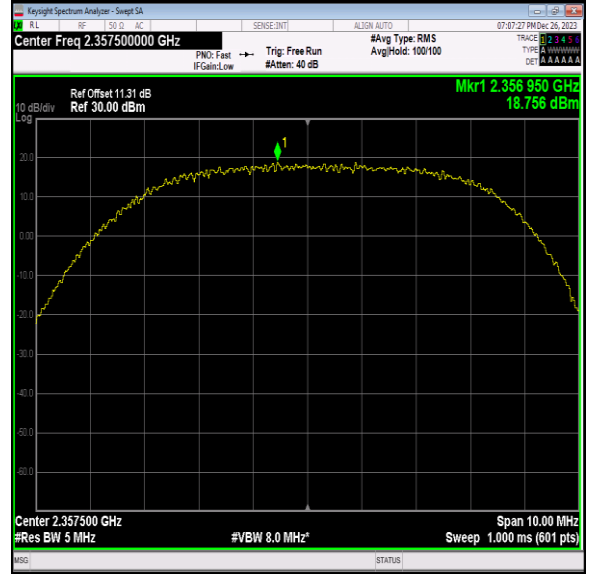

40(2350-2360)-5MHz-64QAM-39225-1RB#12-PASS