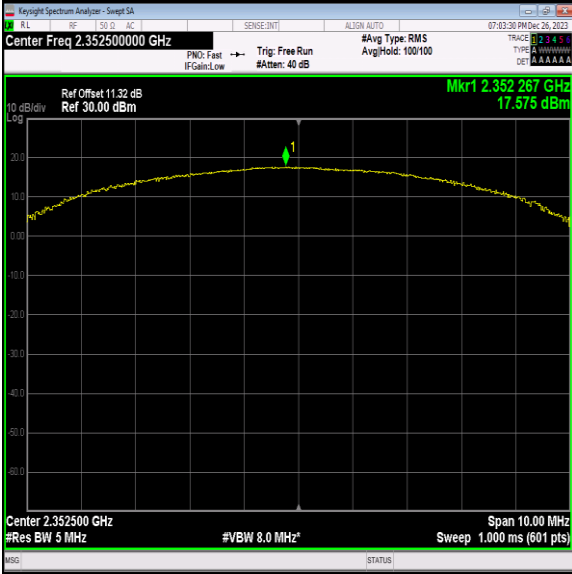

40(2350-2360)-5MHz-64QAM-39175-1RB#24-PASS

40(2350-2360)-5MHz-64QAM-39175-12RB#0-PASS

40(2350-2360)-5MHz-64QAM-39175-12RB#6-PASS

40(2350-2360)-5MHz-64QAM-39175-12RB#11-PASS

40(2350-2360)-5MHz-64QAM-39175-25RB#0-PASS