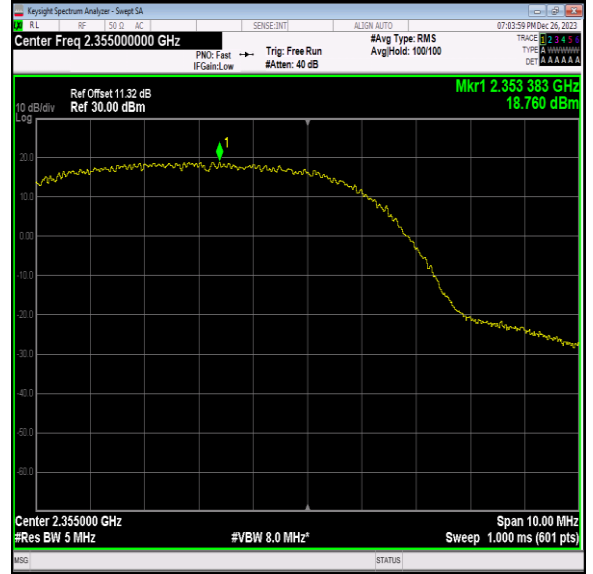

40(2350-2360)-5MHz-64QAM-39175-1RB#24-PASS

40(2350-2360)-5MHz-64QAM-39175-12RB#0-PASS

40(2350-2360)-5MHz-64QAM-39175-12RB#6-PASS

40(2350-2360)-5MHz-64QAM-39175-12RB#11-PASS

40(2350-2360)-5MHz-64QAM-39175-25RB#0-PASS