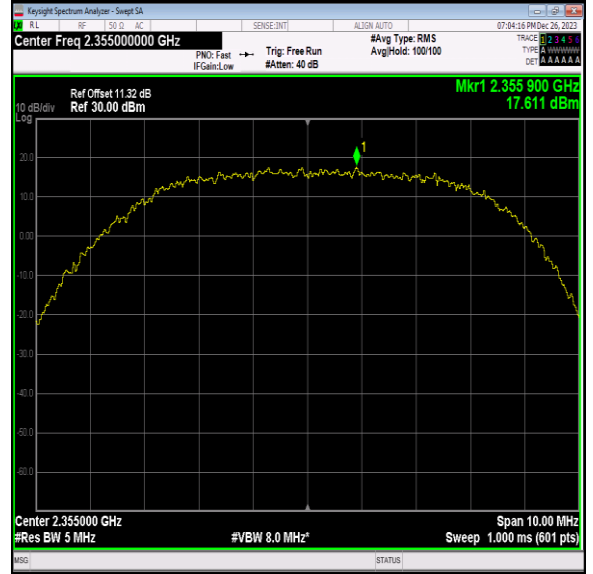

40(2350-2360)-5MHz-16QAM-39175-12RB#0-PASS

40(2350-2360)-5MHz-16QAM-39175-12RB#6-PASS

40(2350-2360)-5MHz-16QAM-39175-12RB#11-PASS

40(2350-2360)-5MHz-16QAM-39175-25RB#0-PASS

40(2350-2360)-5MHz-16QAM-39200-1RB#0-PASS