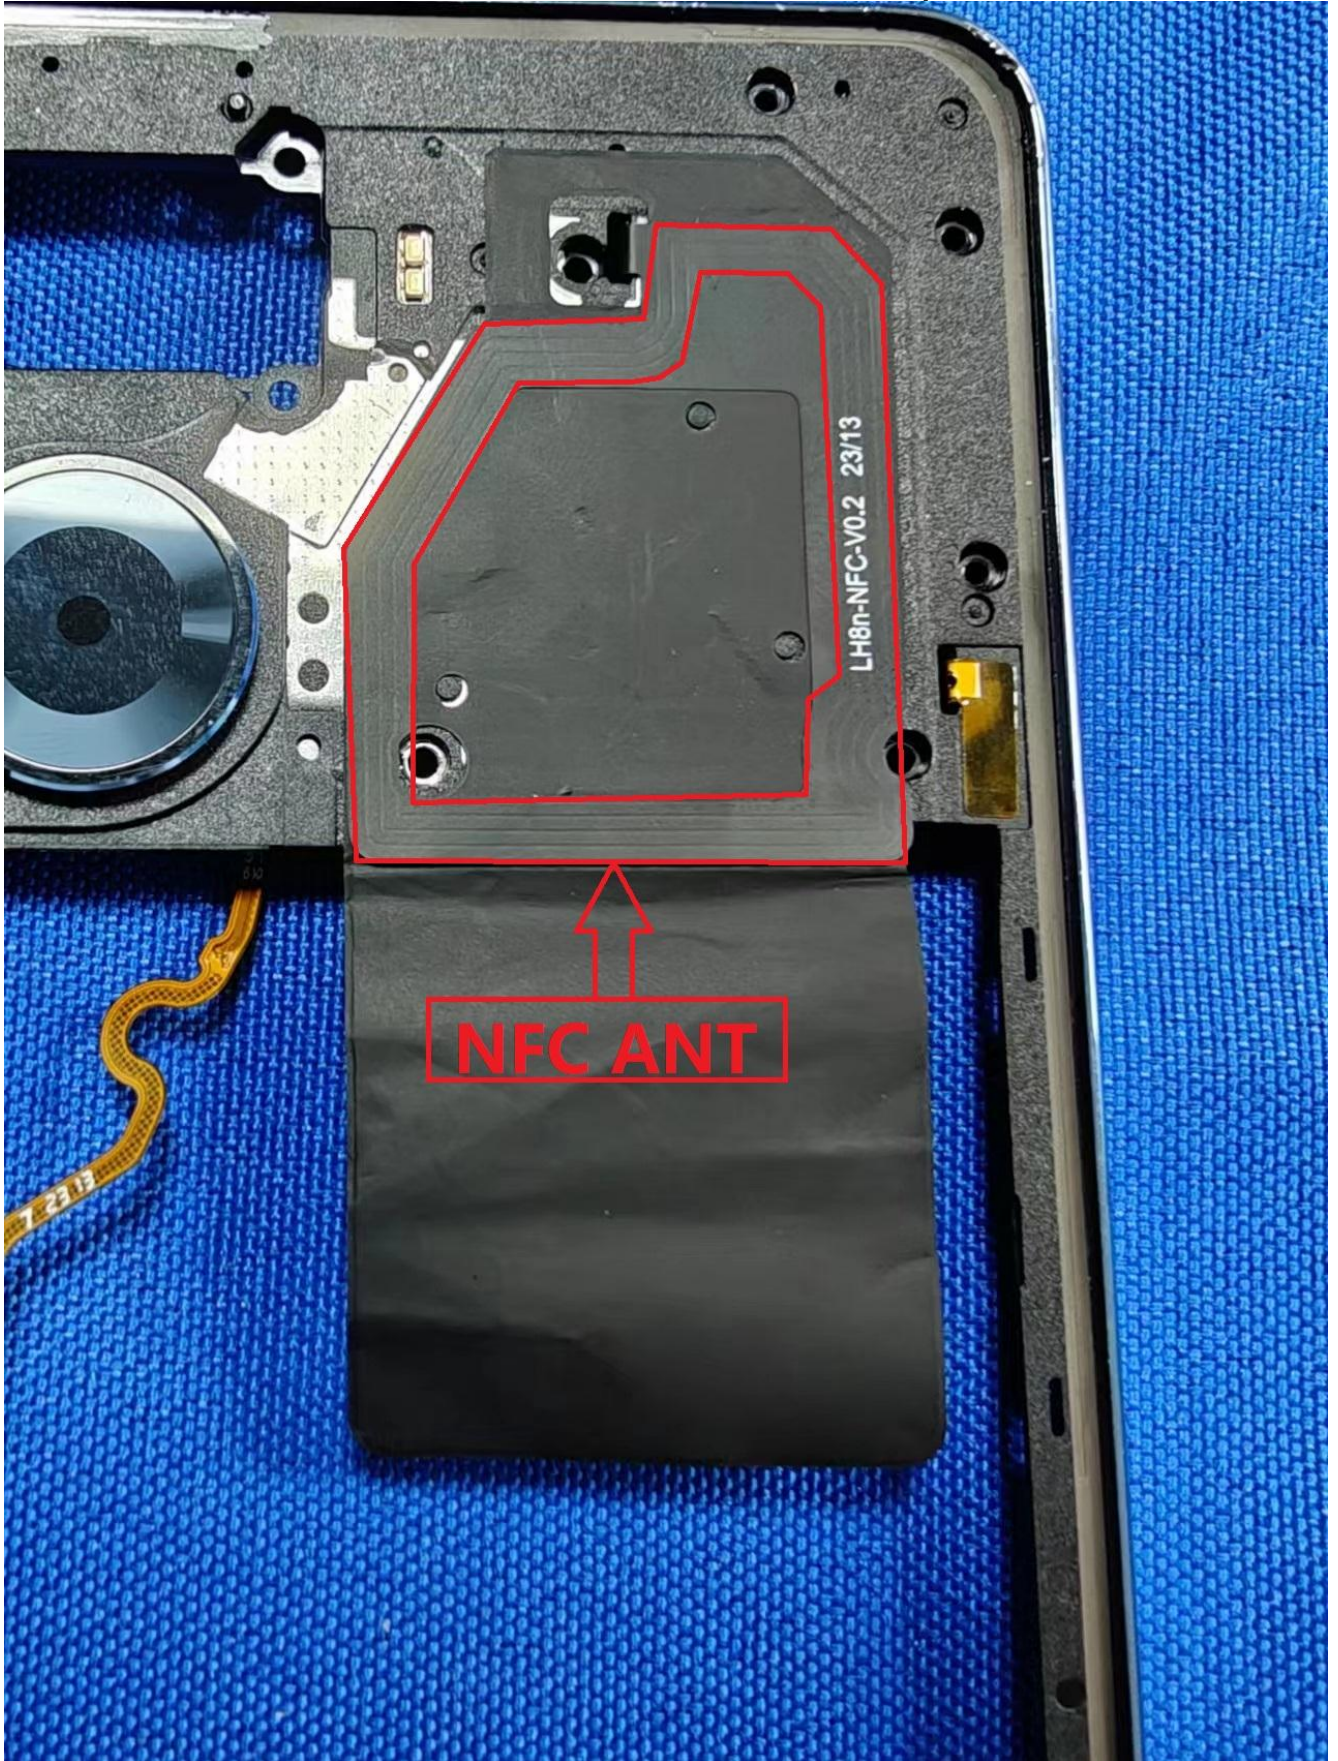

EUT Photos (Model: LH8n)

EUT Antenna Locations

SAR Test Setup Photos

Head

Right Cheek

Right Tilted

Left Cheek

Left Tilted

Body

Front side (10mm)

Back side(10mm)

Left side(10mm)

Right side(10mm)

Top side(10mm)