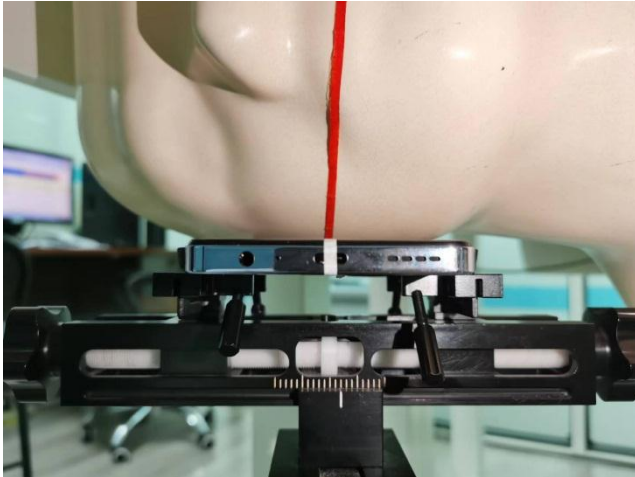

EUT Photos (Model: LH8n)

EUT Antenna Locations

SAR Test Setup Photos

Head

Right Cheek

Right Tilted

Left Cheek

Left Tilted

Body

Front side (10mm)

Back side(10mm)

Left side(10mm)

Right side(10mm)

Top side(10mm)