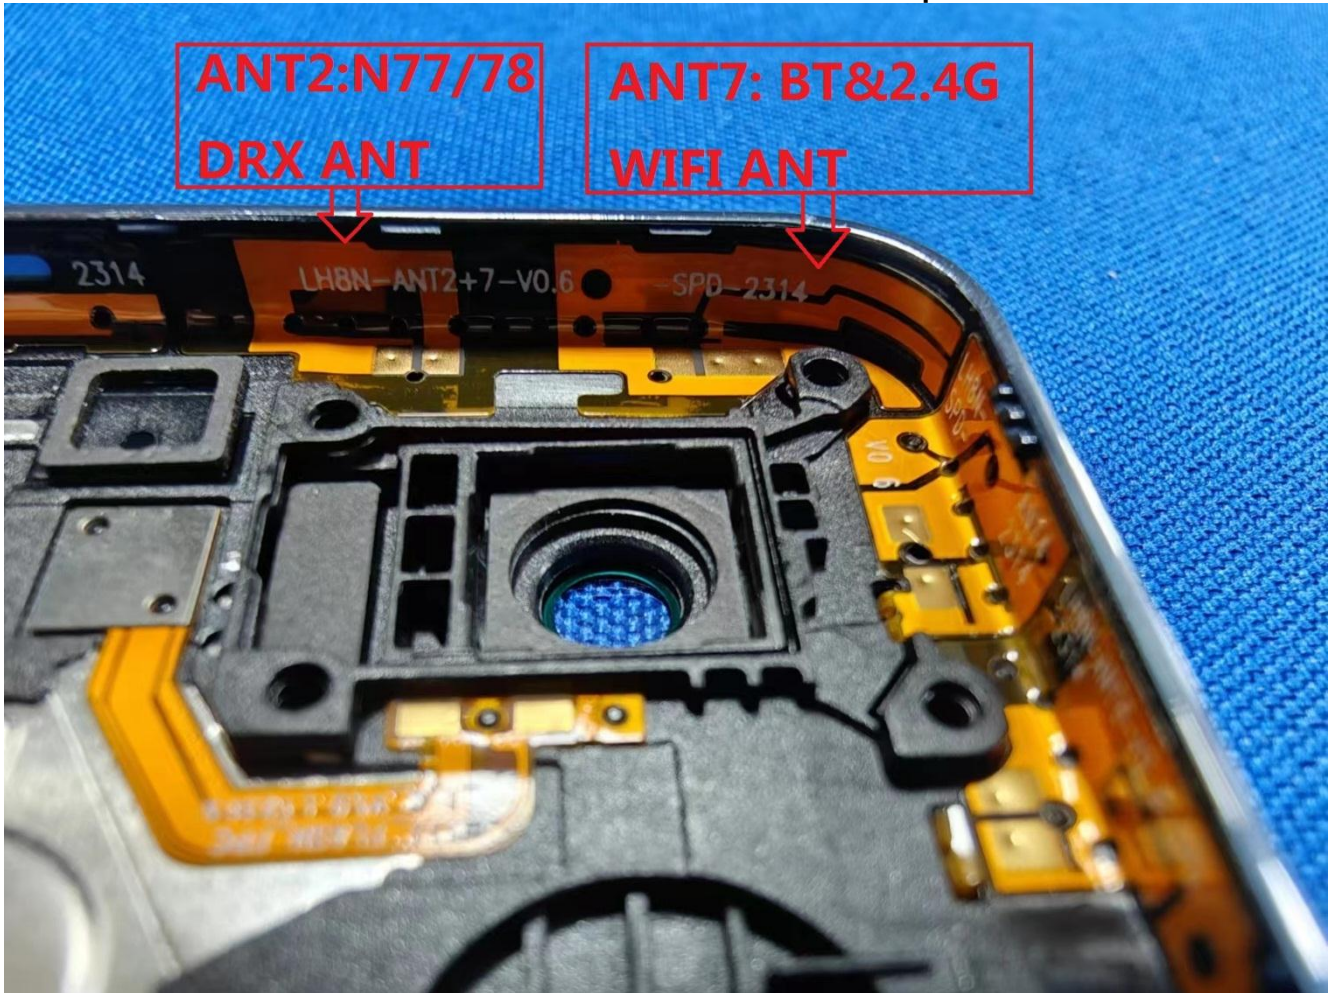

EUT Photos (Model: LH8n)

EUT Antenna Locations

SAR Test Setup Photos

Head

Right Cheek

Right Tilted

Left Cheek

Left Tilted

Body

Front side (10mm)

Back side(10mm)

Left side(10mm)

Right side(10mm)

Top side(10mm)