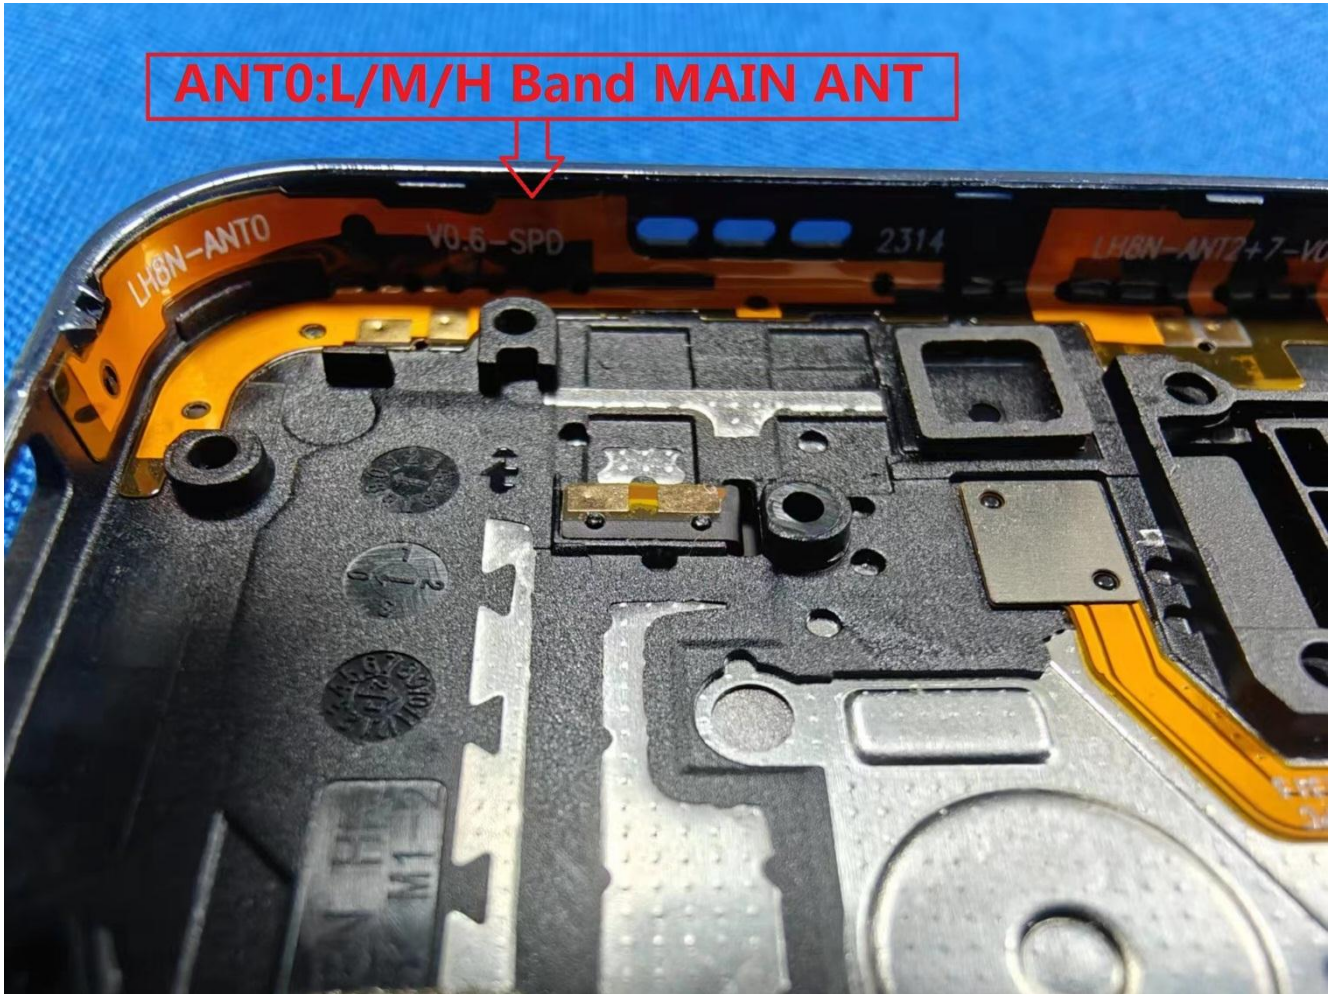

EUT Photos (Model: LH8n)

EUT Antenna Locations

SAR Test Setup Photos

Head

Right Cheek

Right Tilted

Left Cheek

Left Tilted

Body

Front side (10mm)

Back side(10mm)

Left side(10mm)

Right side(10mm)

Top side(10mm)