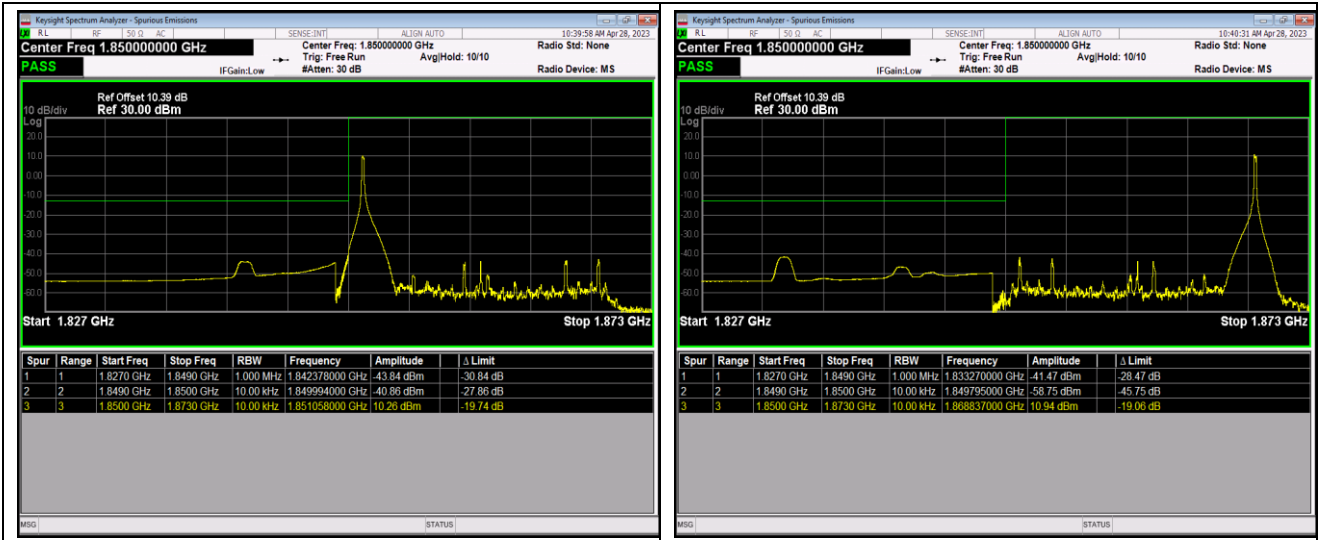

Band2-20MHz-QPSK-18700-1RB#0

Band2-20MHz-QPSK-18700-1RB#99