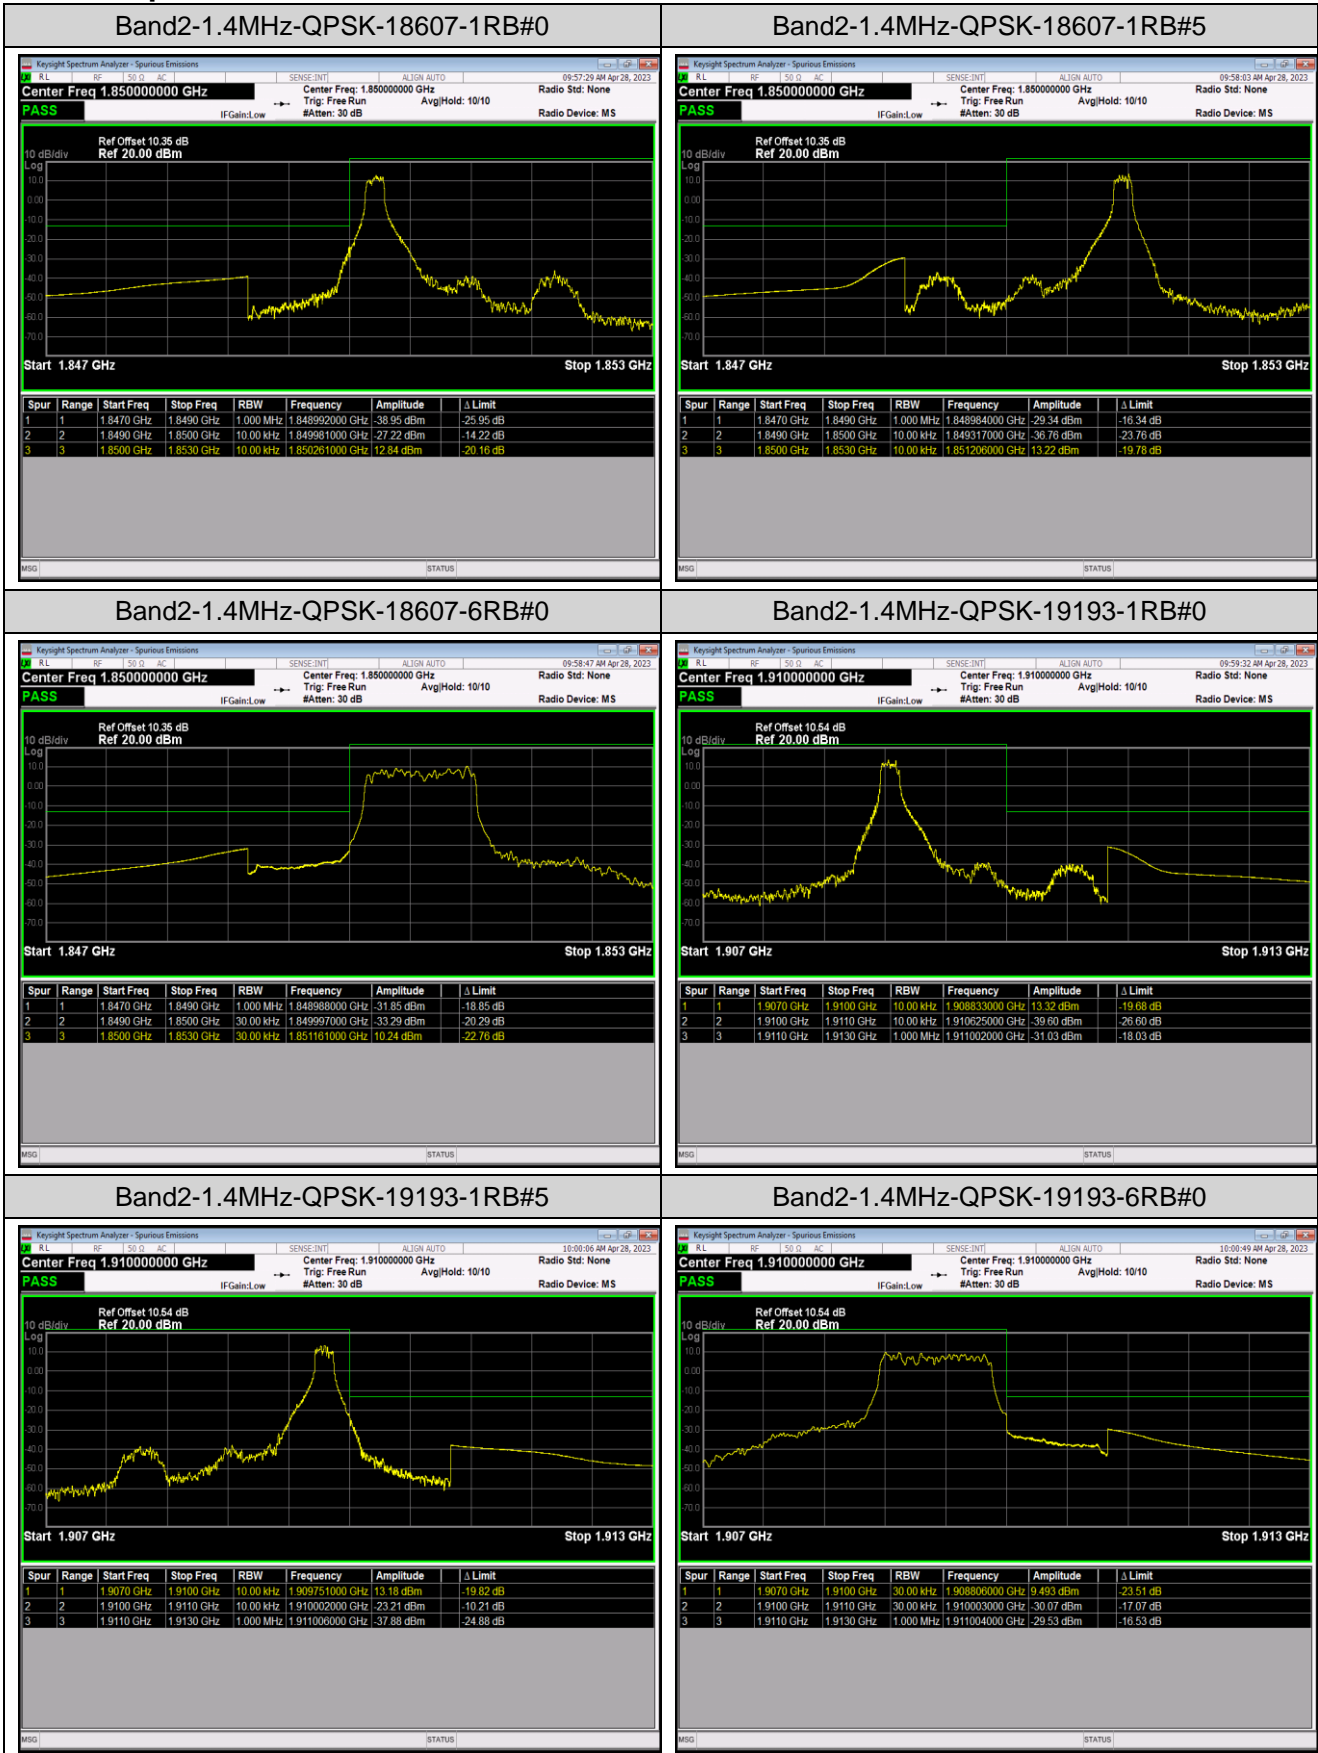

Test Graphs