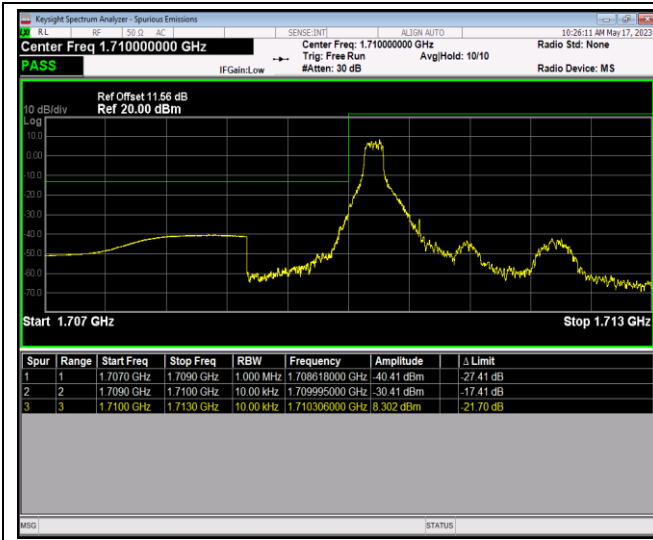

Band66-1.4MHz-16QAM-131979-6RB#0

Band66-1.4MHz-16QAM-132665-1RB#0

Band66-1.4MHz-16QAM-132665-1RB#5

Band66-1.4MHz-16QAM-132665-6RB#0

Band66-1.4MHz-64QAM-131979-1RB#0

Band66-1.4MHz-64QAM-131979-1RB#5

Band66-1.4MHz-64QAM-131979-6RB#0