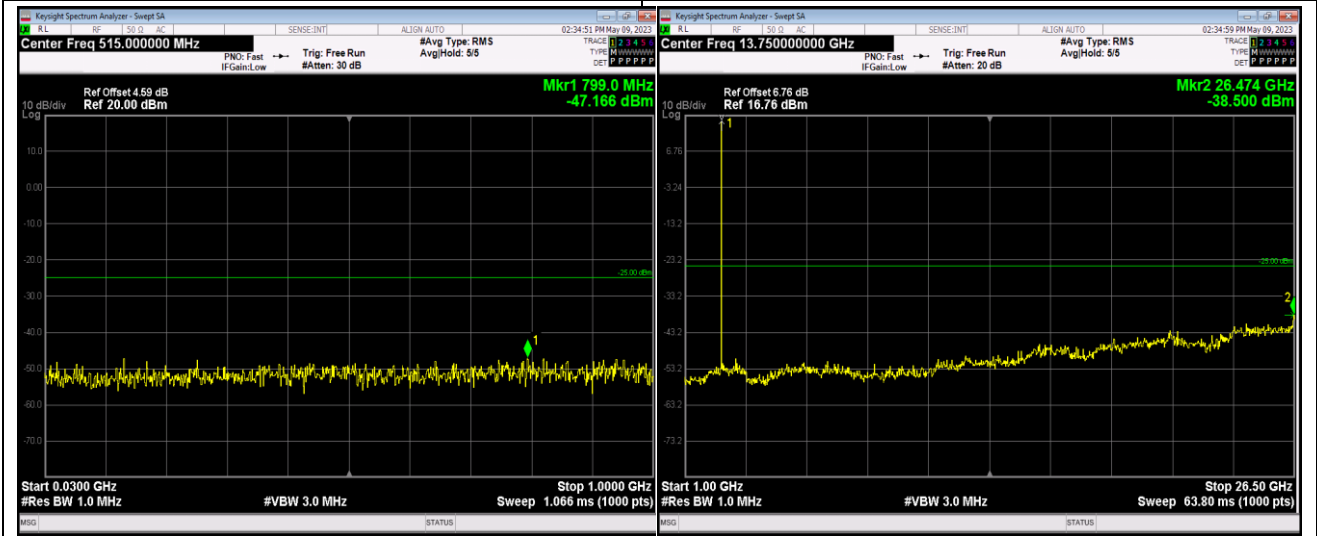

Band7-5MHz-16QAM-21100-1RB#0-Range1:30~1000MHz

Band7-5MHz-16QAM-21100-1RB#0-Range2:1000~26500MHz