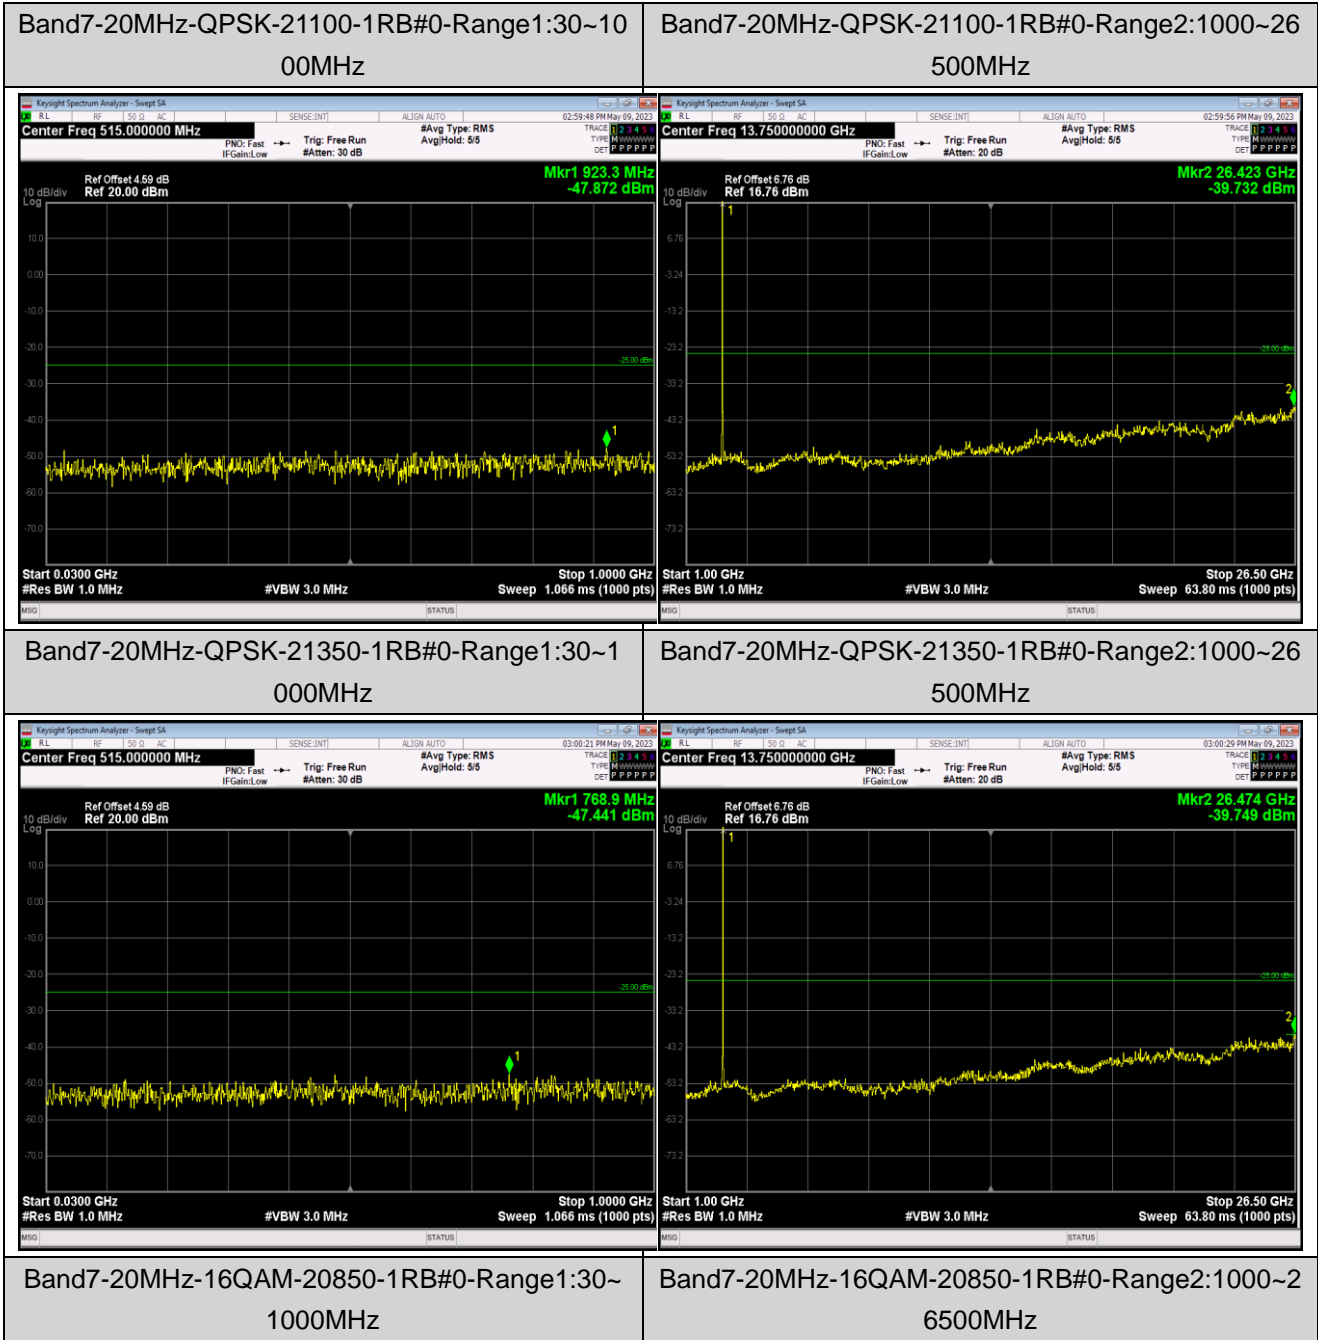

Remark: All bandwidth and all modulation had been tested, but only the worst case data displayed in this report.

Test Graphs

Band7-5MHz-16QAM-20775-1RB#0-Range1:30~1000MHz

Band7-5MHz-16QAM-20775-1RB#0-Range2:1000~26500MHz

Band7-5MHz-16QAM-21100-1RB#0-Range1:30~1000MHz

Band7-5MHz-16QAM-21100-1RB#0-Range2:1000~26500MHz

Band7-5MHz-64QAM-21425-1RB#0-Range1:30~1000MHz

Band7-5MHz-64QAM-21425-1RB#0-Range2:1000~26500MHz

Band7-20MHz-QPSK-20850-1RB#0-Range1:30~1000MHz

Band7-20MHz-QPSK-20850-1RB#0-Range2:1000~26500MHz

Band7-20MHz-16QAM-21100-1RB#0-Range1:30~1000MHz

Band7-20MHz-16QAM-21100-1RB#0-Range2:1000~6500MHz

Band7-20MHz-16QAM-21350-1RB#0-Range1:30~1000MHz

Band7-20MHz-16QAM-21350-1RB#0-Range2:1000~6500MHz