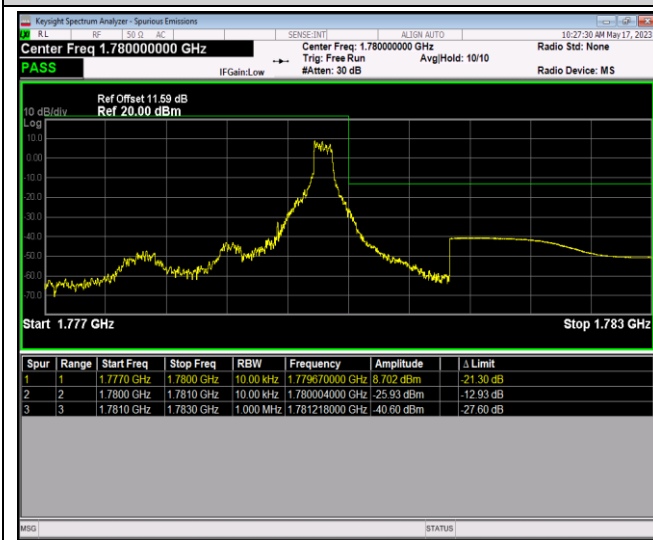

Band66-1.4MHz-64QAM-132665-1RB#5

Band66-20MHz-QPSK-132072-1RB#0