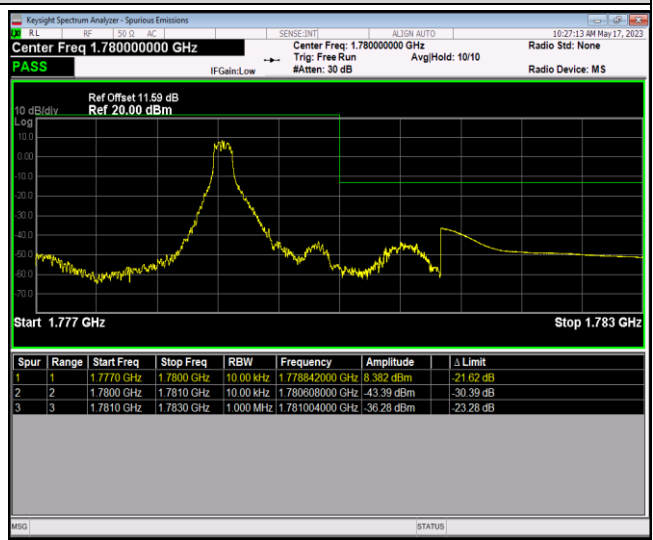

Band66-1.4MHz-64QAM-132665-1RB#0

Band66-1.4MHz-64QAM-132665-6RB#0