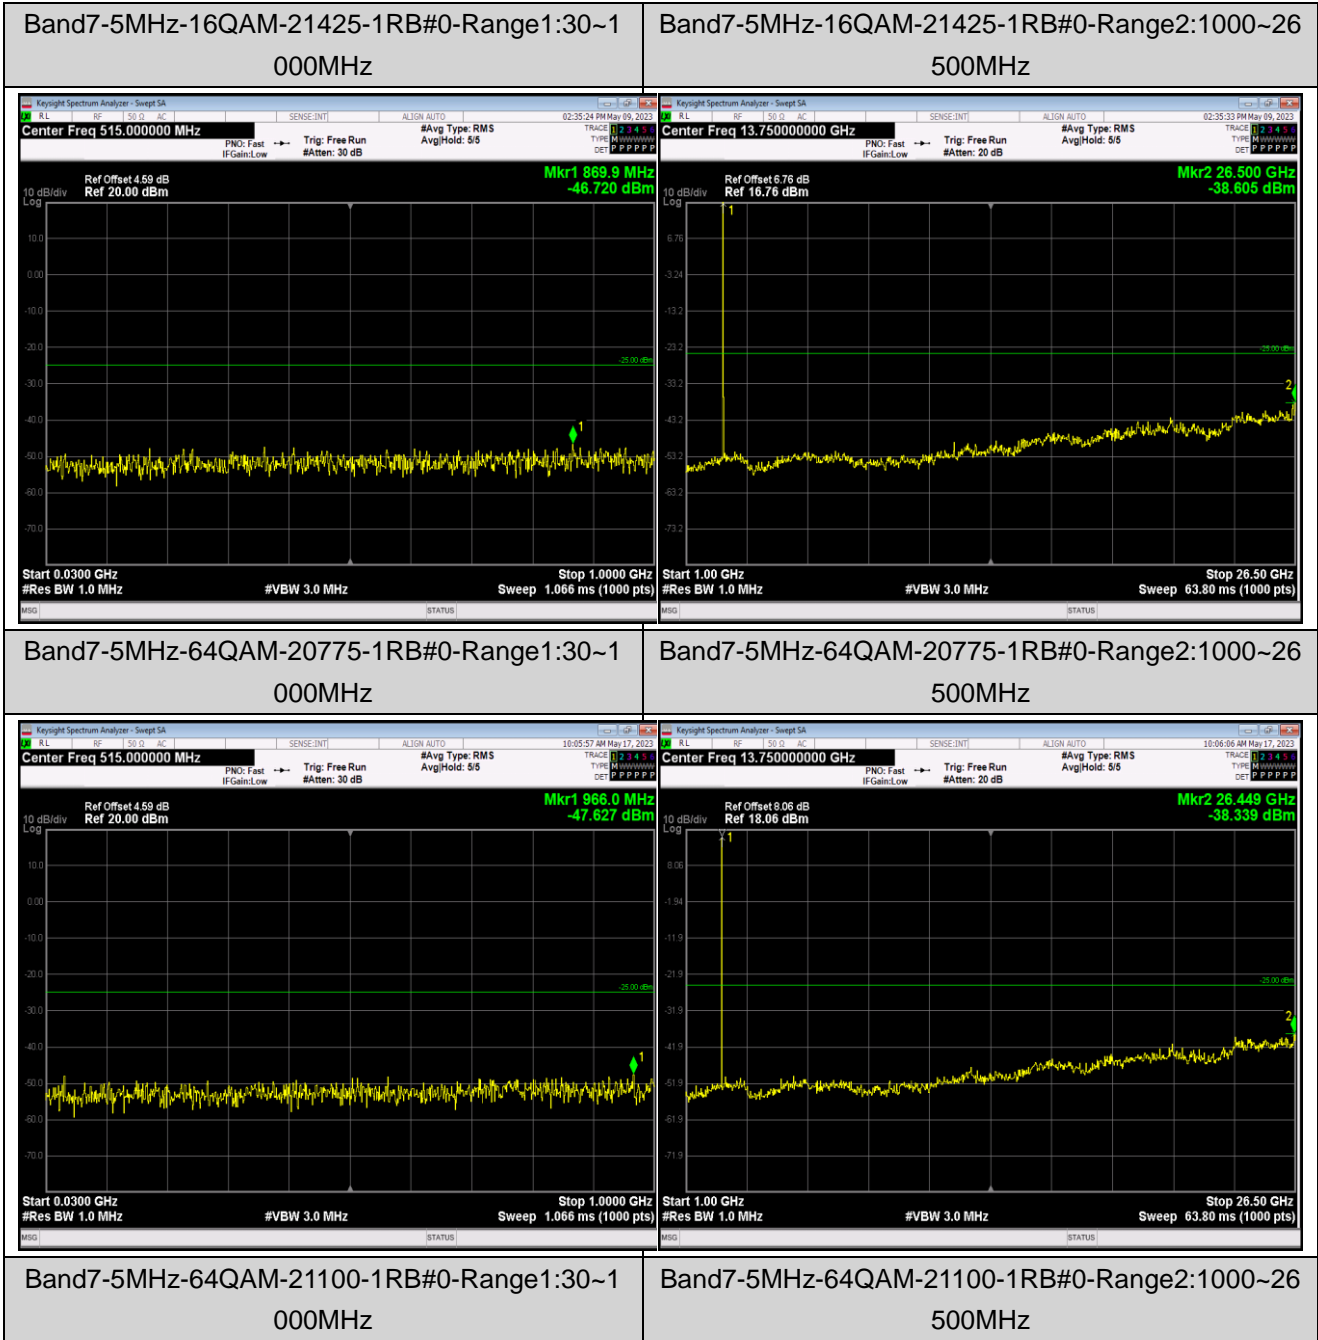

Remark: All bandwidth and all modulation had been tested, but only the worst case data displayed in this report.

Test Graphs

Band7-5MHz-16QAM-20775-1RB#0-Range1:30~1000MHz

Band7-5MHz-16QAM-20775-1RB#0-Range2:1000~26500MHz

Band7-5MHz-16QAM-21100-1RB#0-Range1:30~1000MHz

Band7-5MHz-16QAM-21100-1RB#0-Range2:1000~26500MHz

Band7-5MHz-64QAM-21425-1RB#0-Range1:30~1000MHz

Band7-5MHz-64QAM-21425-1RB#0-Range2:1000~26500MHz

Band7-20MHz-QPSK-20850-1RB#0-Range1:30~1000MHz