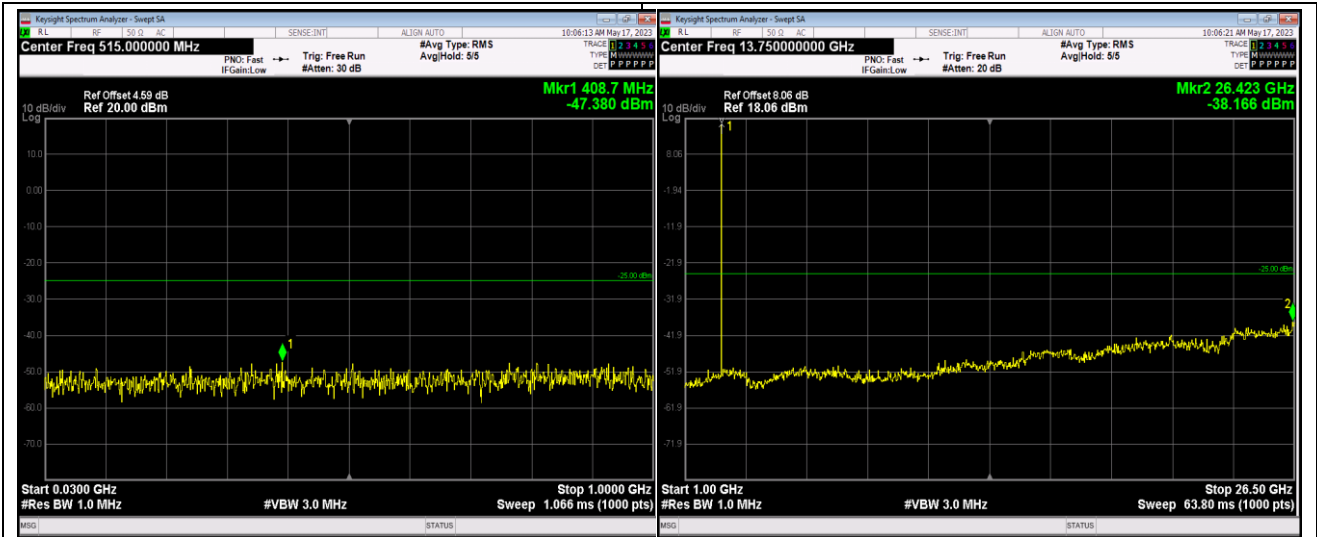

Band7-5MHz-64QAM-21425-1RB#0-Range2:1000~26500MHz

Band7-5MHz-64QAM-21425-1RB#0-Range1:30~1000MHz