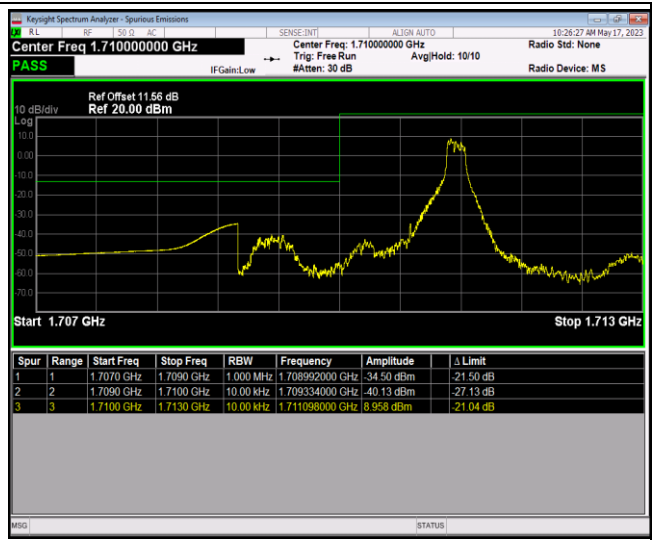

Band66-1.4MHz-16QAM-131979-6RB#0

Band66-1.4MHz-16QAM-132665-1RB#0

Band66-1.4MHz-16QAM-132665-1RB#5

Band66-1.4MHz-16QAM-132665-6RB#0

Band66-1.4MHz-64QAM-131979-1RB#0

Band66-1.4MHz-64QAM-131979-1RB#5

Band66-1.4MHz-64QAM-131979-6RB#0