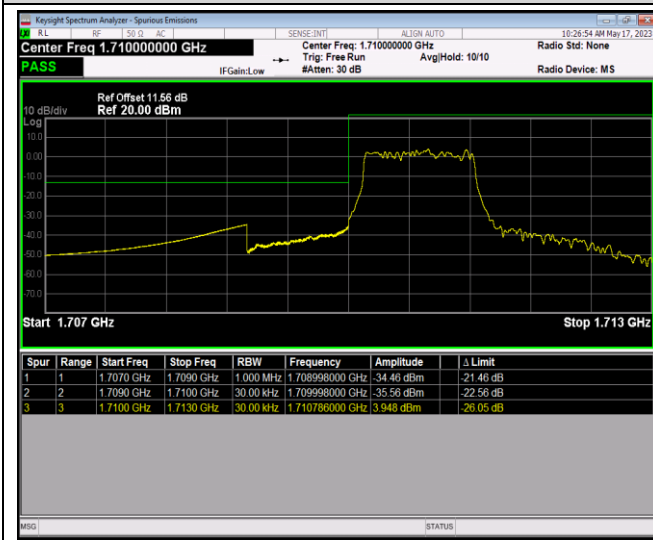

Band66-1.4MHz-64QAM-131979-6RB#0

Band66-1.4MHz-64QAM-132665-1RB#5