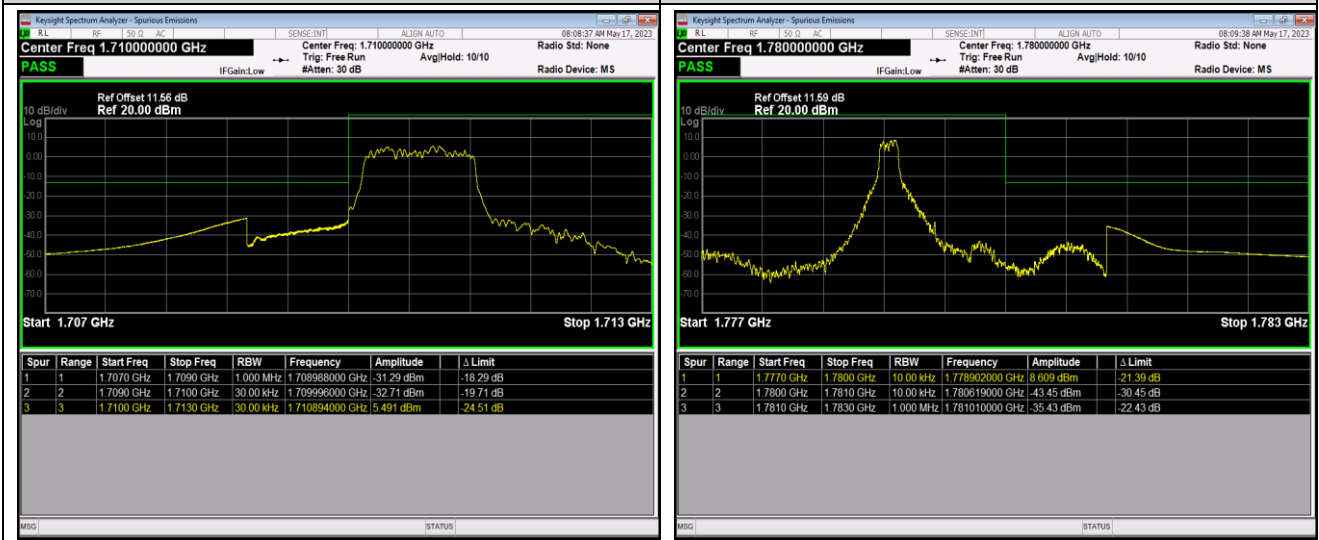

Band66-1.4MHz-16QAM-131979-6RB#0

Band66-1.4MHz-16QAM-132665-1RB#0

Band66-1.4MHz-16QAM-132665-1RB#5

Band66-1.4MHz-16QAM-132665-6RB#0

Band66-1.4MHz-64QAM-131979-1RB#0

Band66-1.4MHz-64QAM-131979-1RB#5

Band66-1.4MHz-64QAM-131979-6RB#0