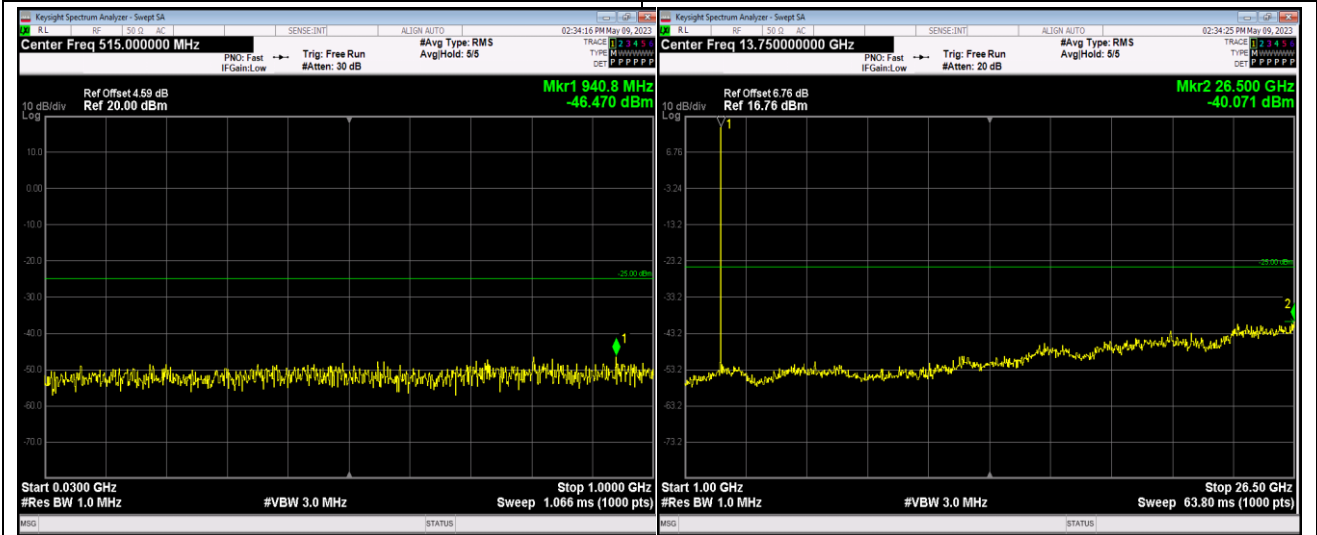

Remark: All bandwidth and all modulation had been tested, but only the worst case data displayed in this report.

Test Graphs

Band7-5MHz-16QAM-20775-1RB#0-Range1:30~1000MHz

Band7-5MHz-16QAM-20775-1RB#0-Range2:1000~26500MHz