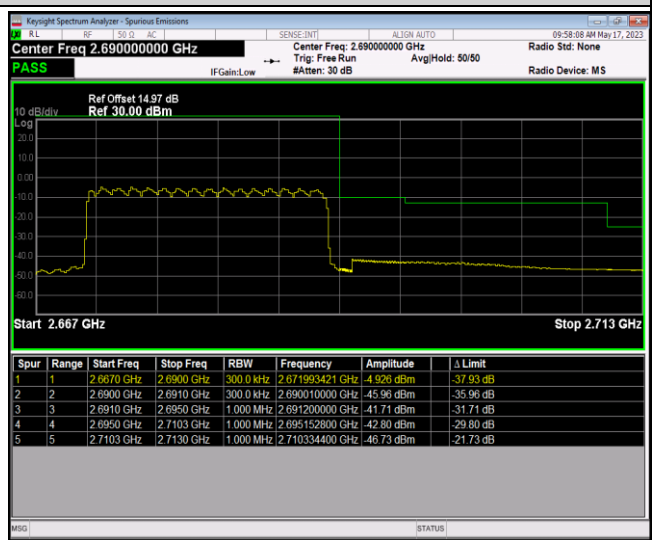

Band41-20MHz-64QAM-41490-100RB#0

Band66-1.4MHz-QPSK-131979-1RB#5