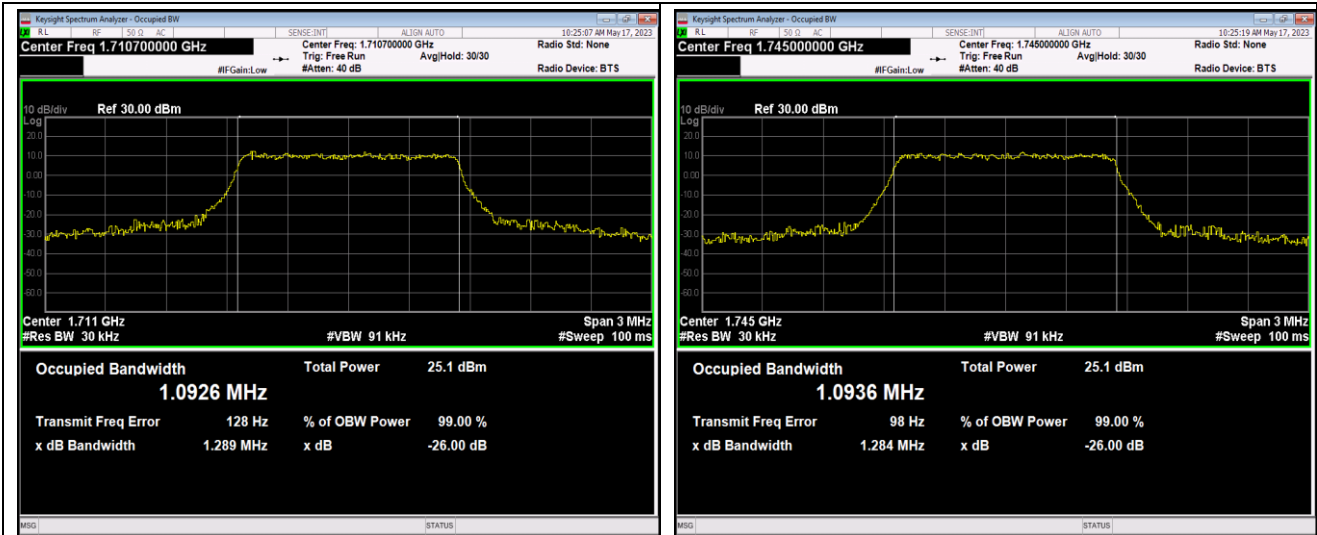

Band66-1.4MHz-QPSK-132665-6RB#0

Band66-1.4MHz-16QAM-131979-6RB#0

Band66-1.4MHz-16QAM-132322-6RB#0

Band66-1.4MHz-16QAM-132665-6RB#0

Band66-1.4MHz-64QAM-131979-6RB#0

Band66-1.4MHz-64QAM-132322-6RB#0

Band66-5MHz-64QAM-132647-25RB#0