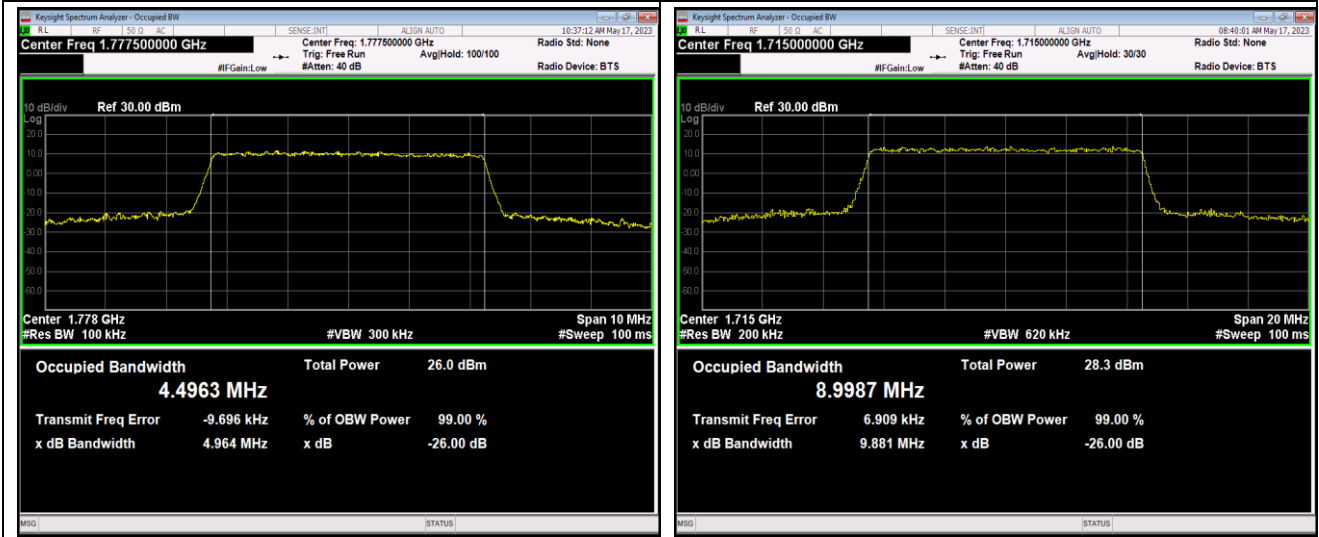

Band66-5MHz-64QAM-132647-25RB#0

Band66-10MHz-QPSK-132022-50RB#0

Band66-10MHz-QPSK-132322-50RB#0

Band66-10MHz-QPSK-132622-50RB#0