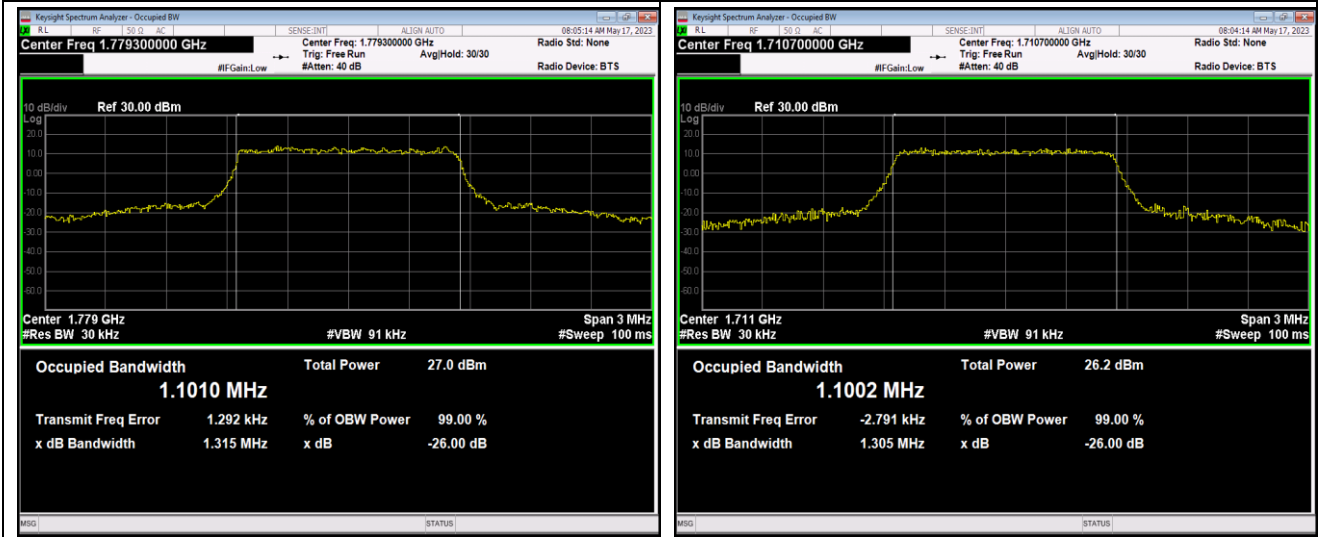

Band66-1.4MHz-QPSK-132665-6RB#0

Band66-1.4MHz-16QAM-131979-6RB#0

Band66-1.4MHz-16QAM-132322-6RB#0

Band66-1.4MHz-16QAM-132665-6RB#0

Band66-1.4MHz-64QAM-131979-6RB#0

Band66-1.4MHz-64QAM-132322-6RB#0

Band66-5MHz-64QAM-132647-25RB#0