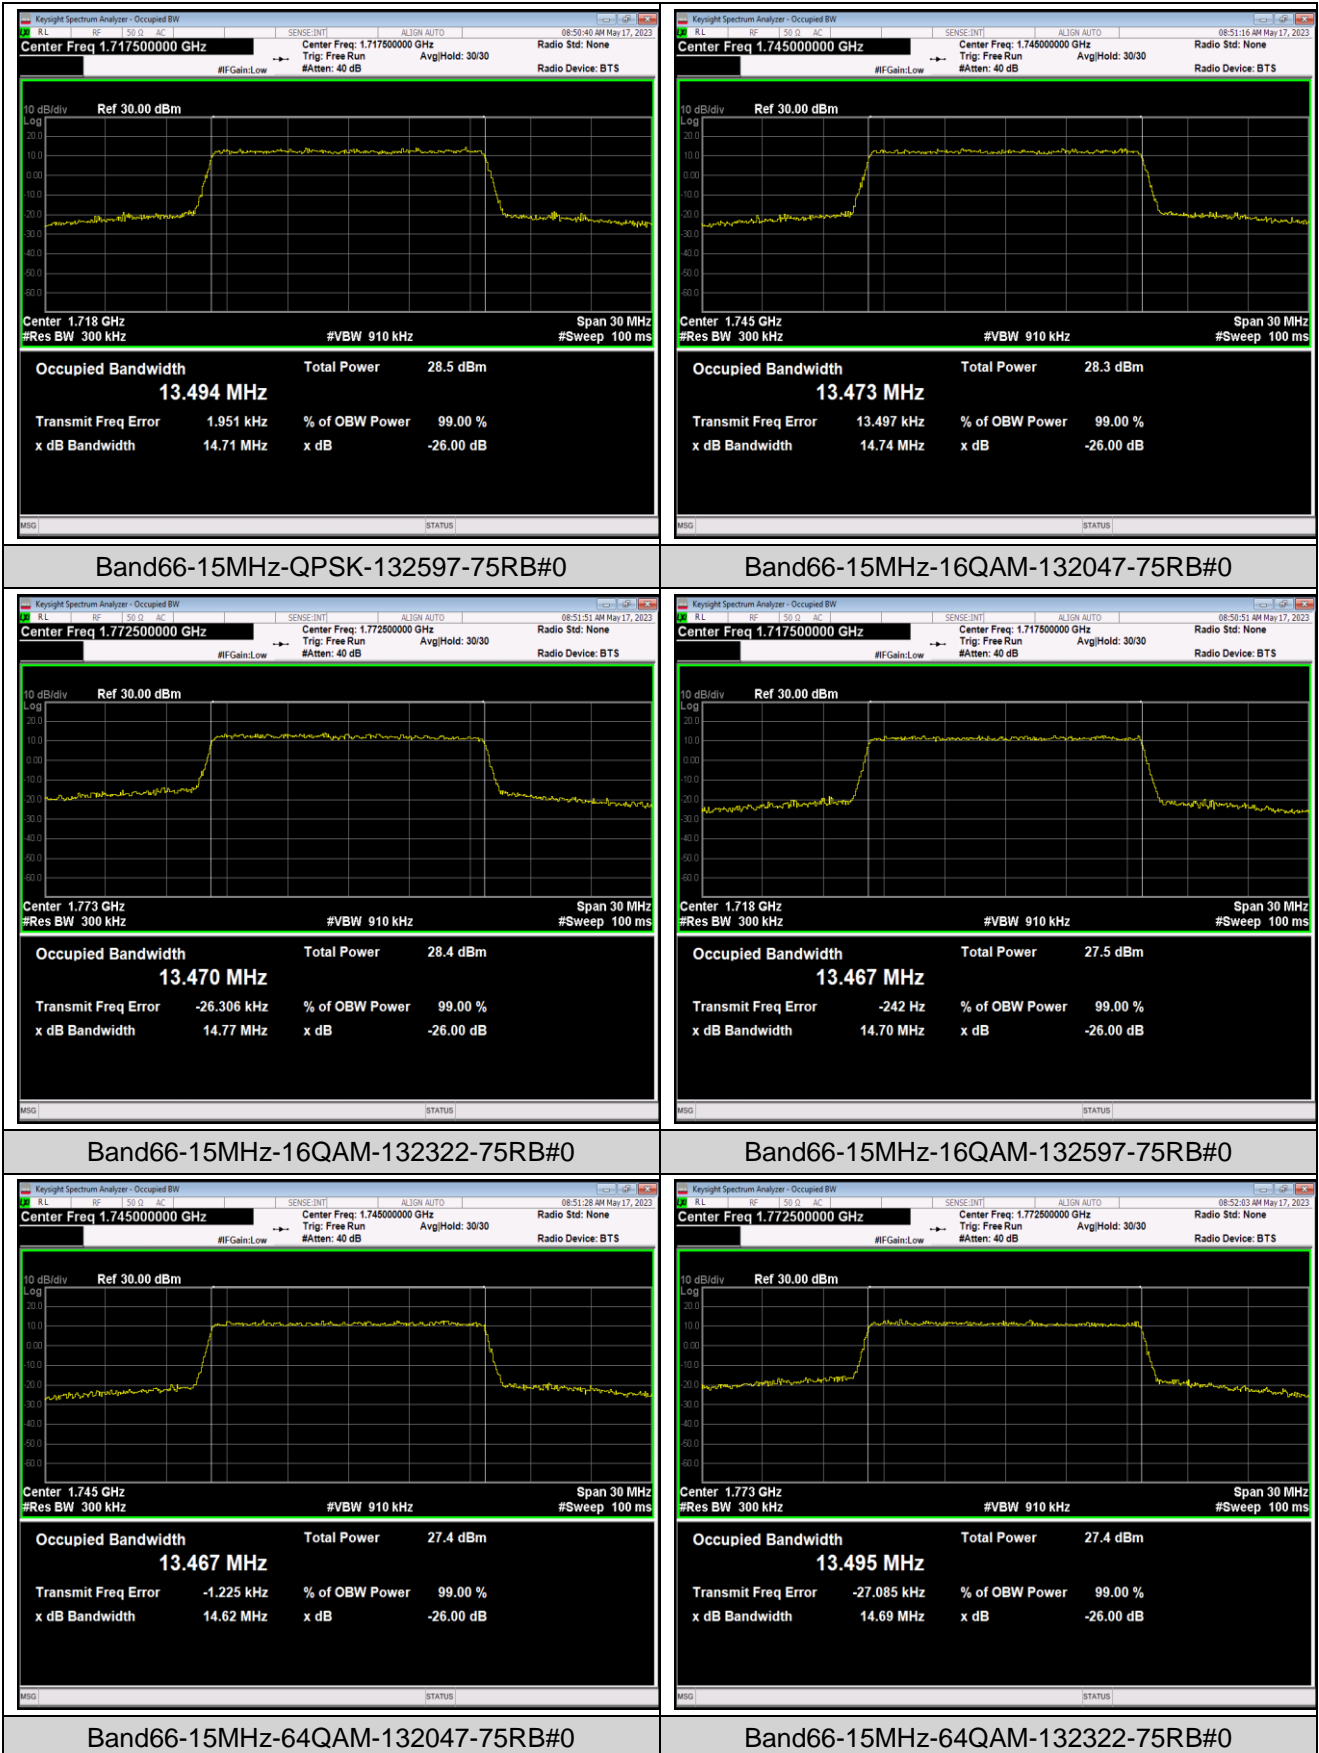

Band66-15MHz-QPSK-132047-75RB#0

Band66-15MHz-QPSK-132322-75RB#0