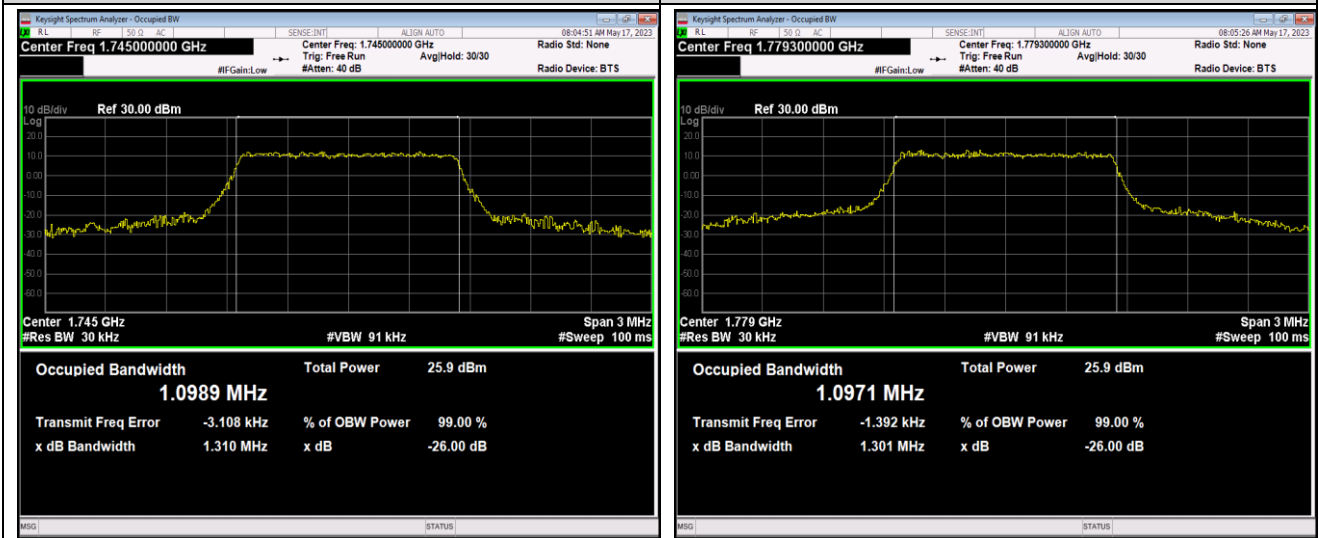

Band66-1.4MHz-QPSK-132665-6RB#0

Band66-1.4MHz-16QAM-131979-6RB#0

Band66-1.4MHz-16QAM-132322-6RB#0

Band66-1.4MHz-16QAM-132665-6RB#0

Band66-1.4MHz-64QAM-131979-6RB#0

Band66-1.4MHz-64QAM-132322-6RB#0

Band66-5MHz-64QAM-132647-25RB#0