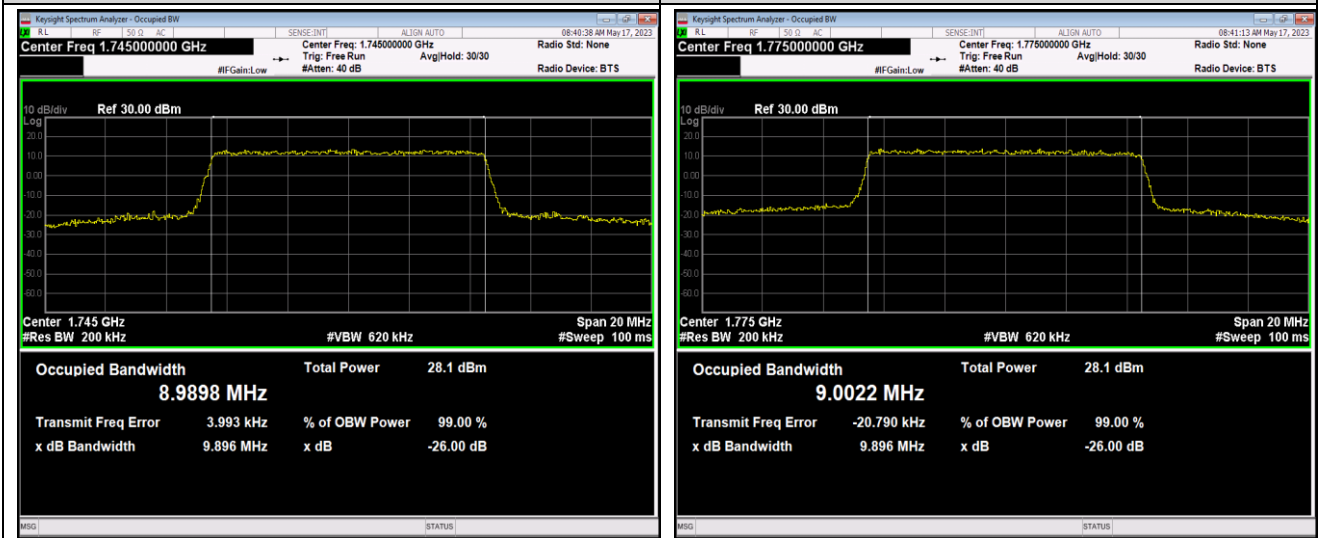

Band66-10MHz-QPSK-132322-50RB#0

Band66-10MHz-QPSK-132622-50RB#0

Band66-10MHz-16QAM-132022-50RB#0

Band66-10MHz-16QAM-132322-50RB#0