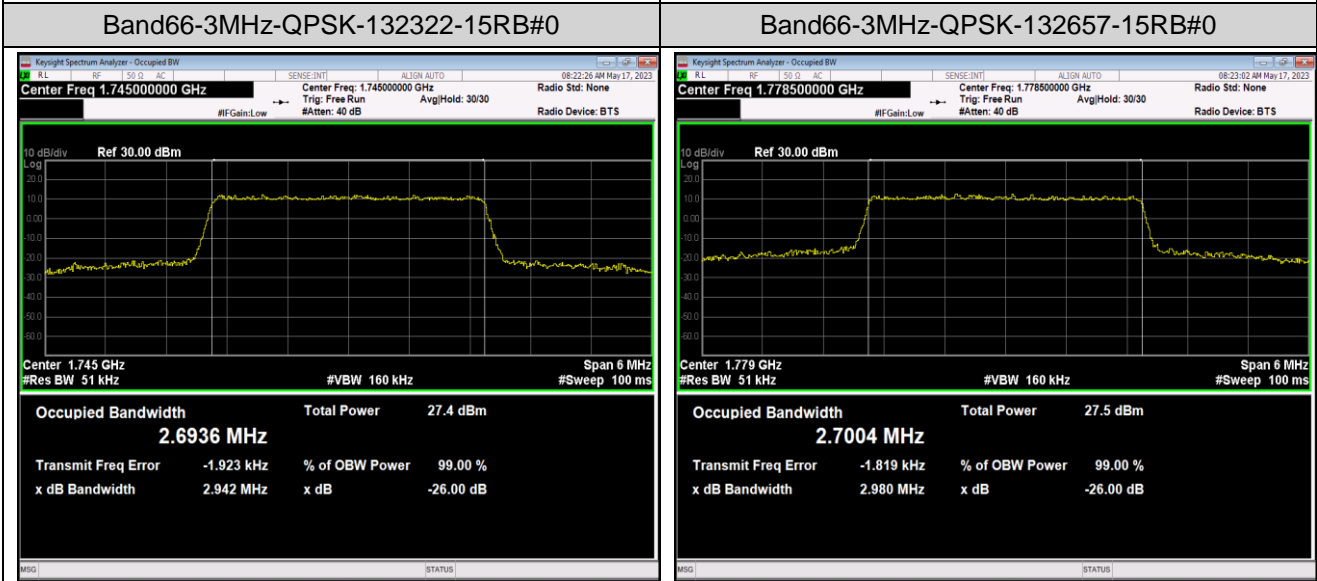

Band66-1.4MHz-QPSK-132665-6RB#0

Band66-1.4MHz-16QAM-131979-6RB#0

Band66-1.4MHz-16QAM-132322-6RB#0

Band66-1.4MHz-16QAM-132665-6RB#0

Band66-1.4MHz-64QAM-131979-6RB#0

Band66-1.4MHz-64QAM-132322-6RB#0

Band66-5MHz-64QAM-132647-25RB#0