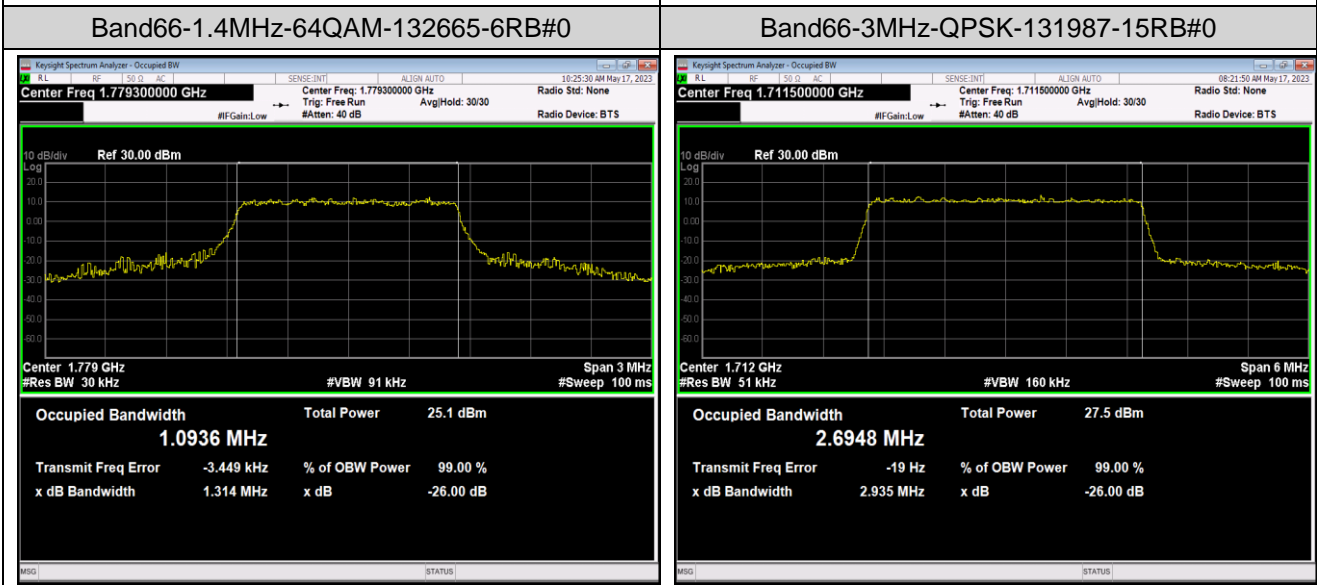

Band66-1.4MHz-QPSK-132665-6RB#0

Band66-1.4MHz-16QAM-131979-6RB#0

Band66-1.4MHz-16QAM-132322-6RB#0

Band66-1.4MHz-16QAM-132665-6RB#0

Band66-1.4MHz-64QAM-131979-6RB#0

Band66-1.4MHz-64QAM-132322-6RB#0

Band66-5MHz-64QAM-132647-25RB#0